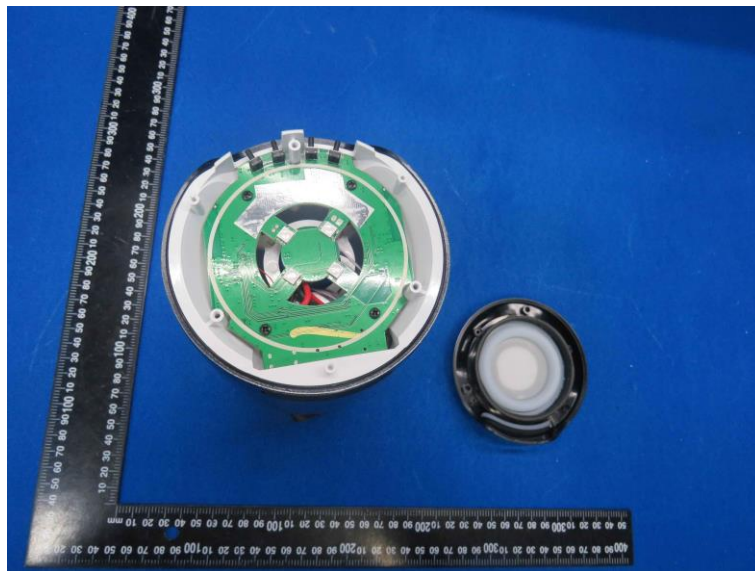

Product Name: Karaoke Machine

Model No.: S25

EUT Constructional Details

Internal Photo

-----End-----