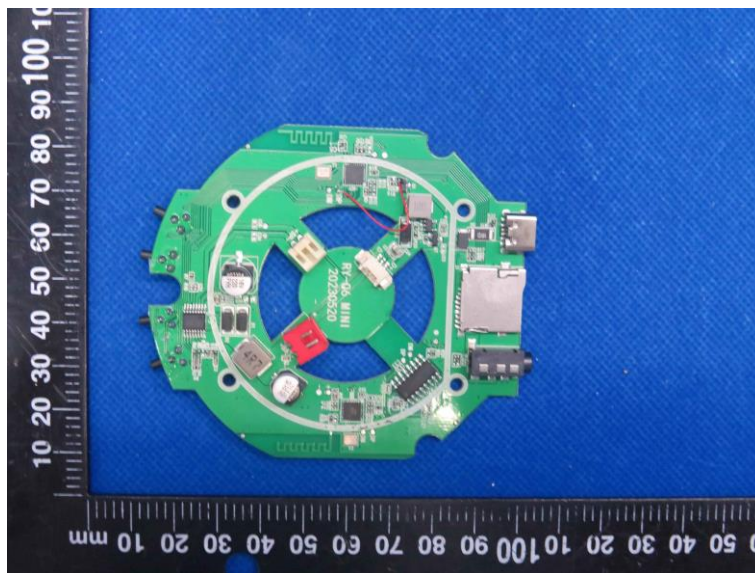

Product Name: Karaoke Machine

Model No.: S25

EUT Constructional Details

Internal Photo

-----End-----