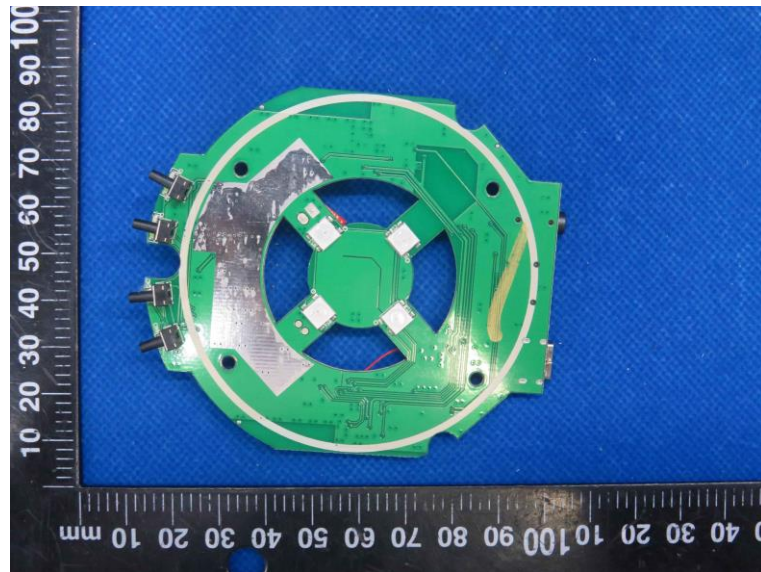

Product Name: Karaoke Machine

Model No.: S25

EUT Constructional Details

Internal Photo

-----End-----