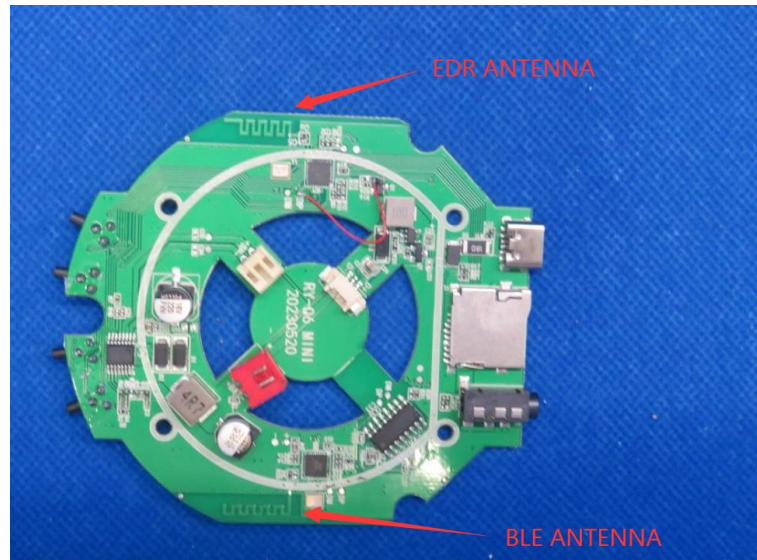

Product Name: Karaoke Machine

Model No.: S25

EUT Constructional Details

Internal Photo

-----End-----