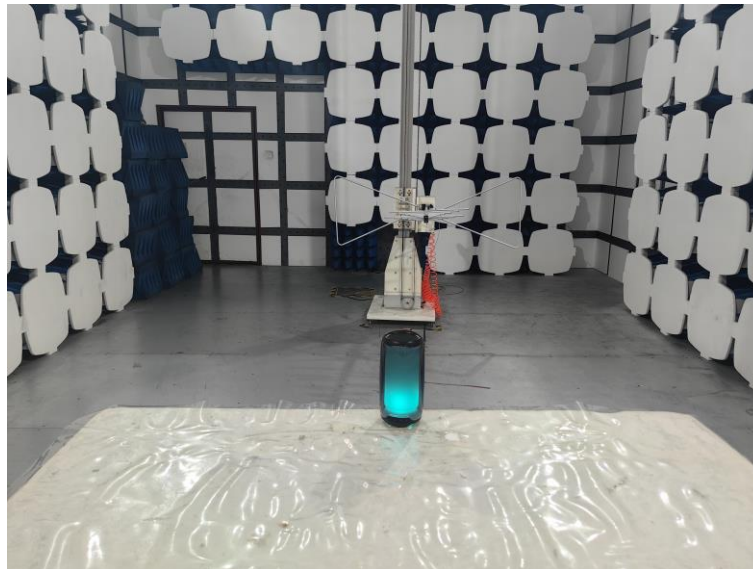

Product Name: Karaoke Machine

Model No.: S25

Test Setup Photo

Radiated Emission

Conducted Emission

-----End-----