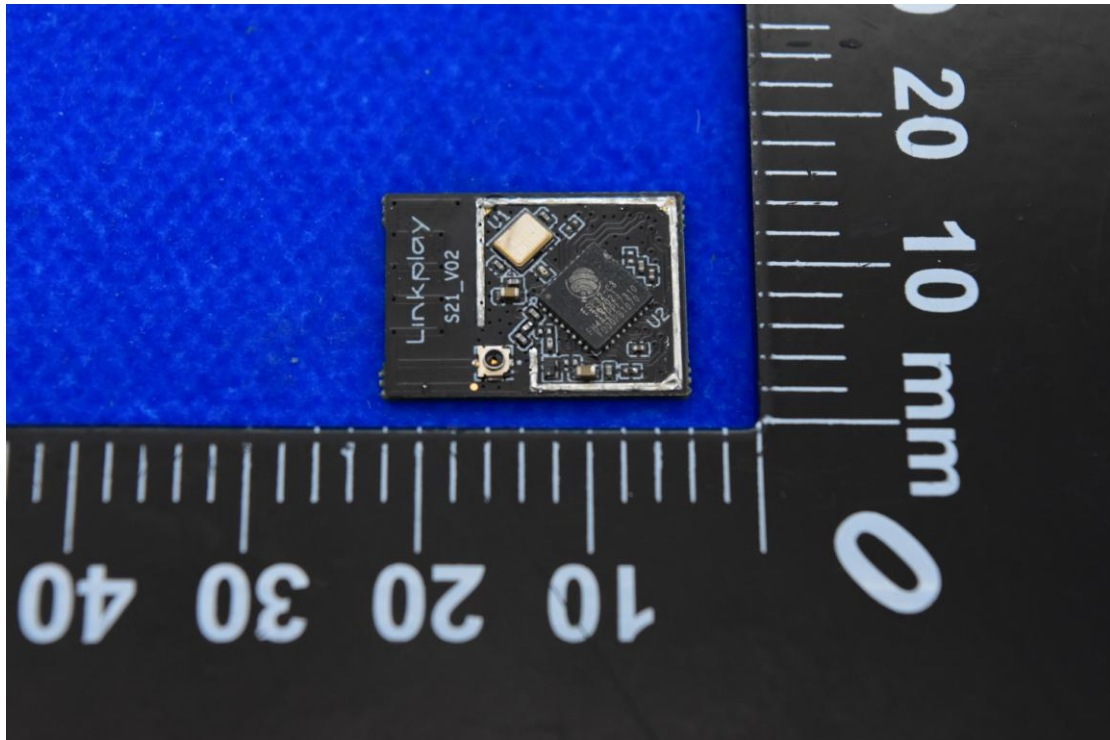

FCC ID: 2BABF-S21

Internal Photos

1. EUT uncover view

2. Antenna view