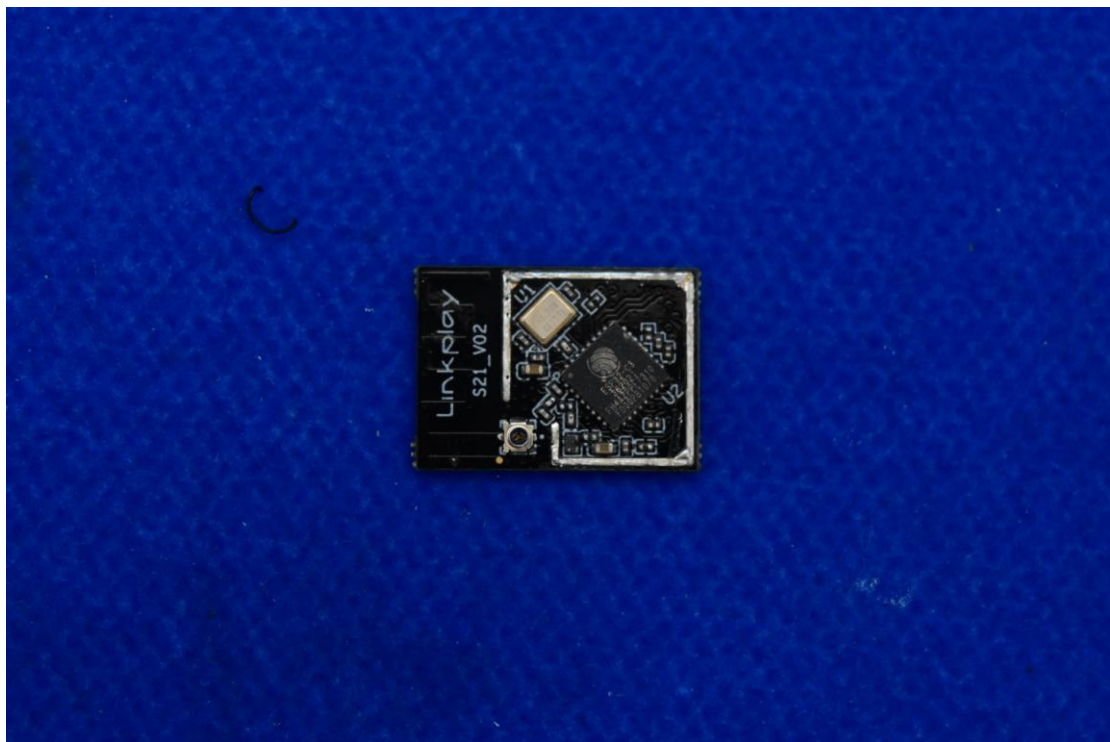

FCC ID: 2BABF-S21

Internal Photos

1. EUT uncover view

2. Antenna view