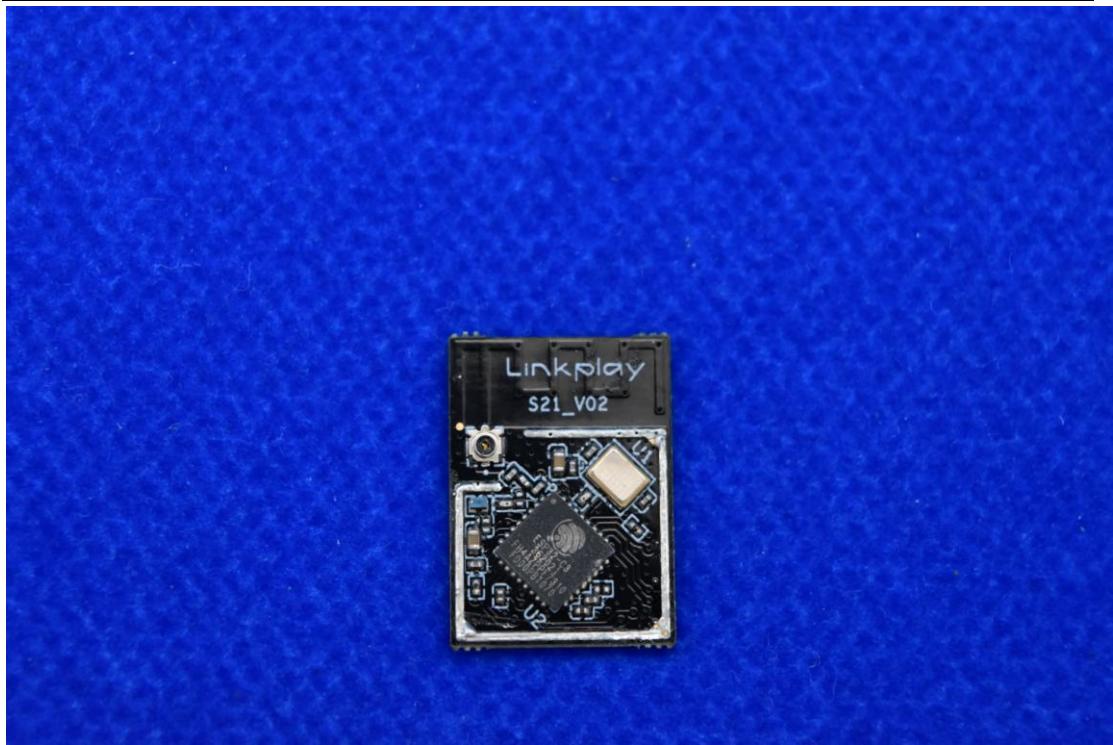

FCC ID: 2BABF-S21

Internal Photos

1. EUT uncover view

2. Antenna view