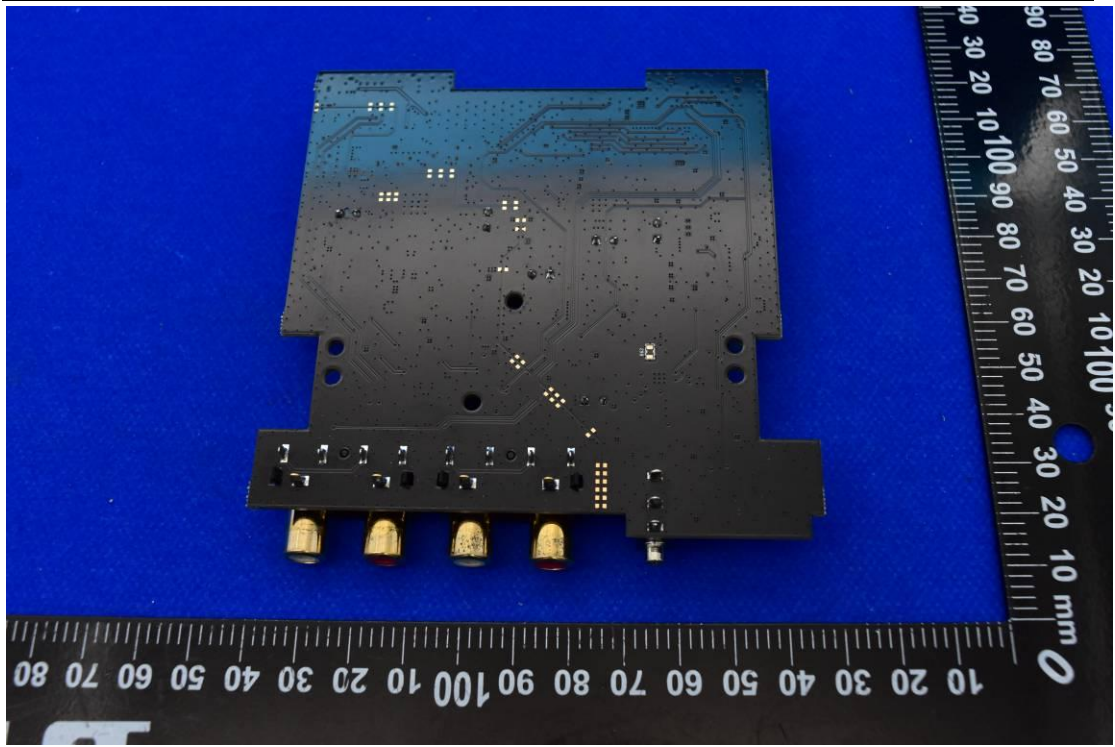

FCC ID: 2BABF-ASR003

Internal Photos

1. EUT uncover view

2. Antenna view