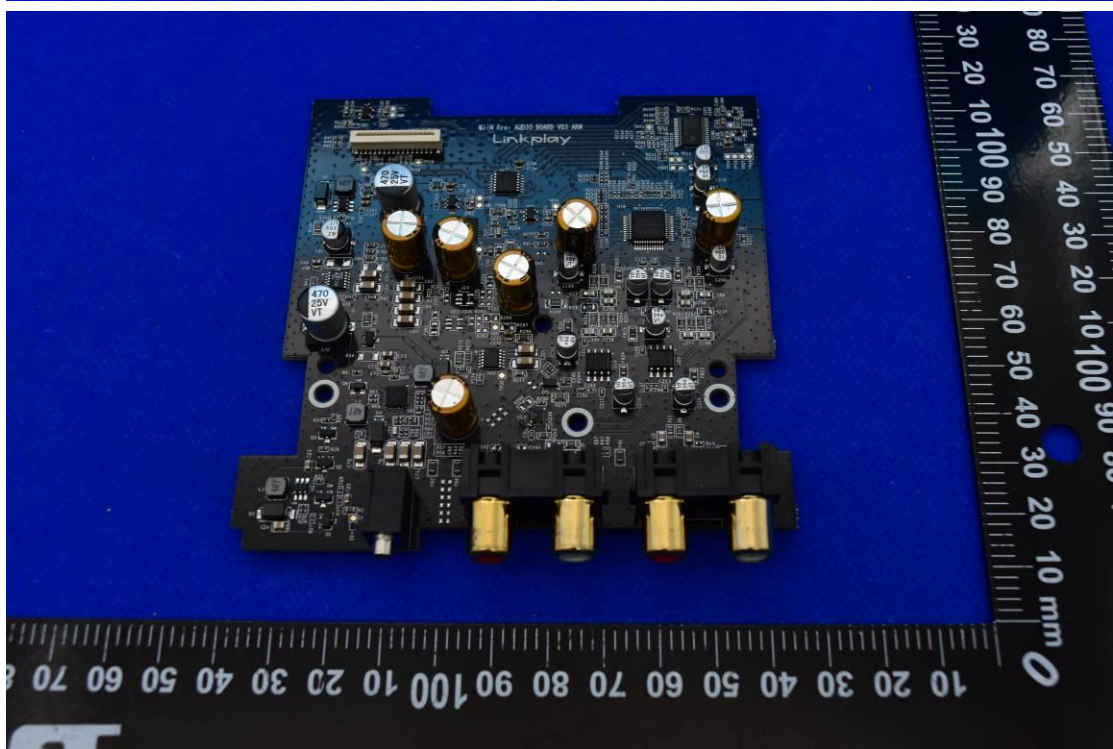

FCC ID: 2BABF-ASR003

Internal Photos

1. EUT uncover view

2. Antenna view