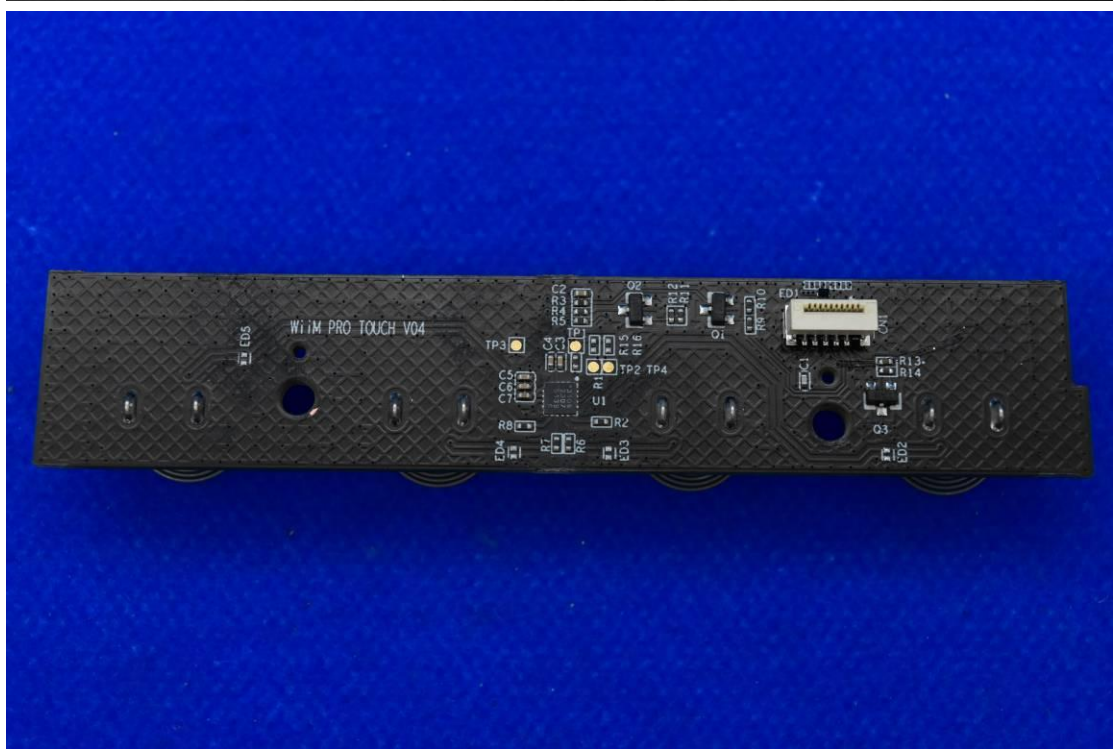

FCC ID: 2BABF-ASR003

Internal Photos

1. EUT uncover view

2. Antenna view