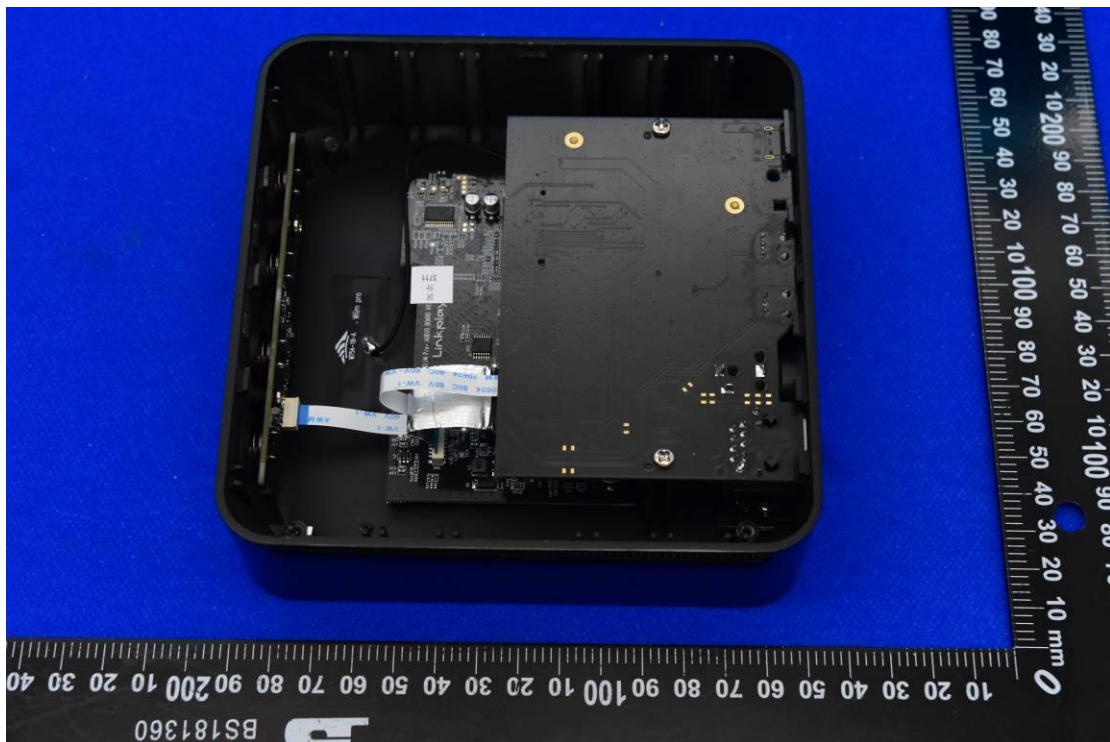

FCC ID: 2BABF-ASR003

Internal Photos

1. EUT uncover view

2. Antenna view