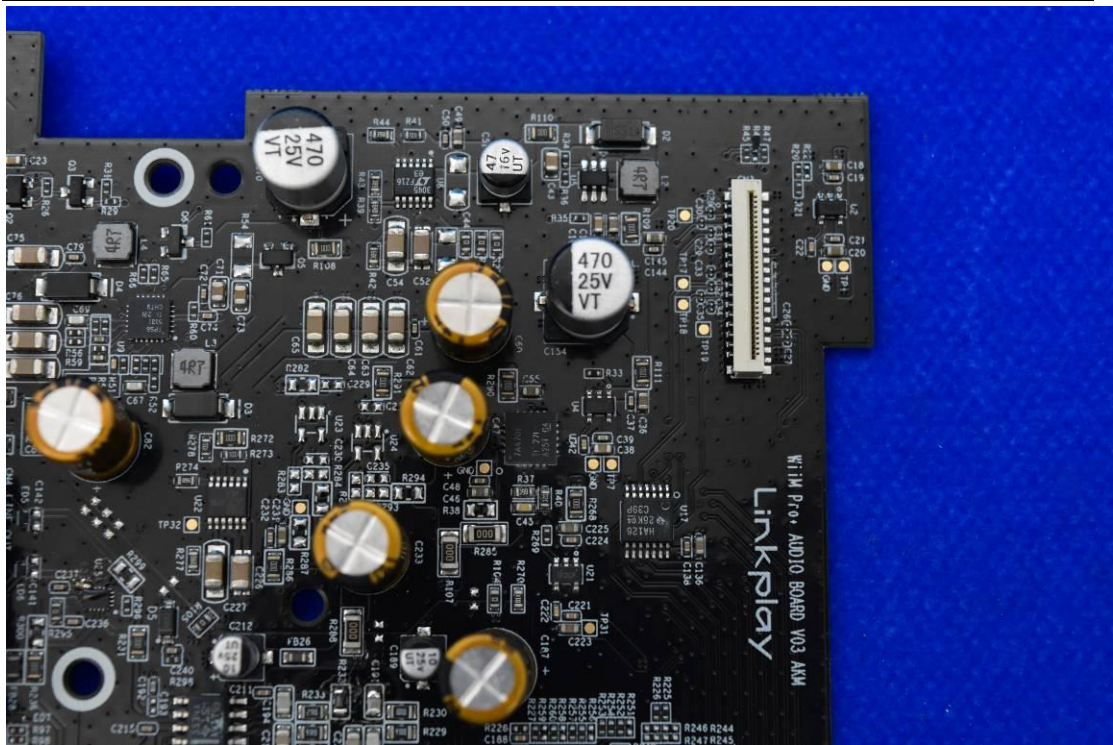

FCC ID: 2BABF-ASR003

Internal Photos

1. EUT uncover view

2. Antenna view