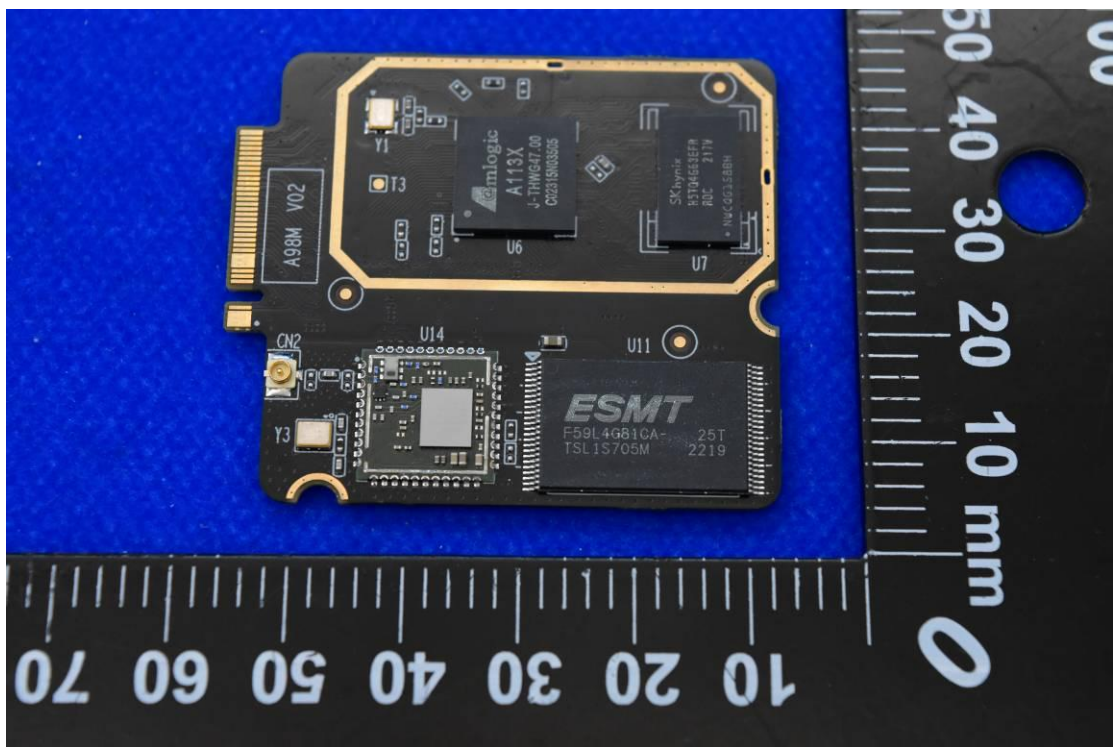

FCC ID: 2BABF-ASR003

Internal Photos

1. EUT uncover view

2. Antenna view