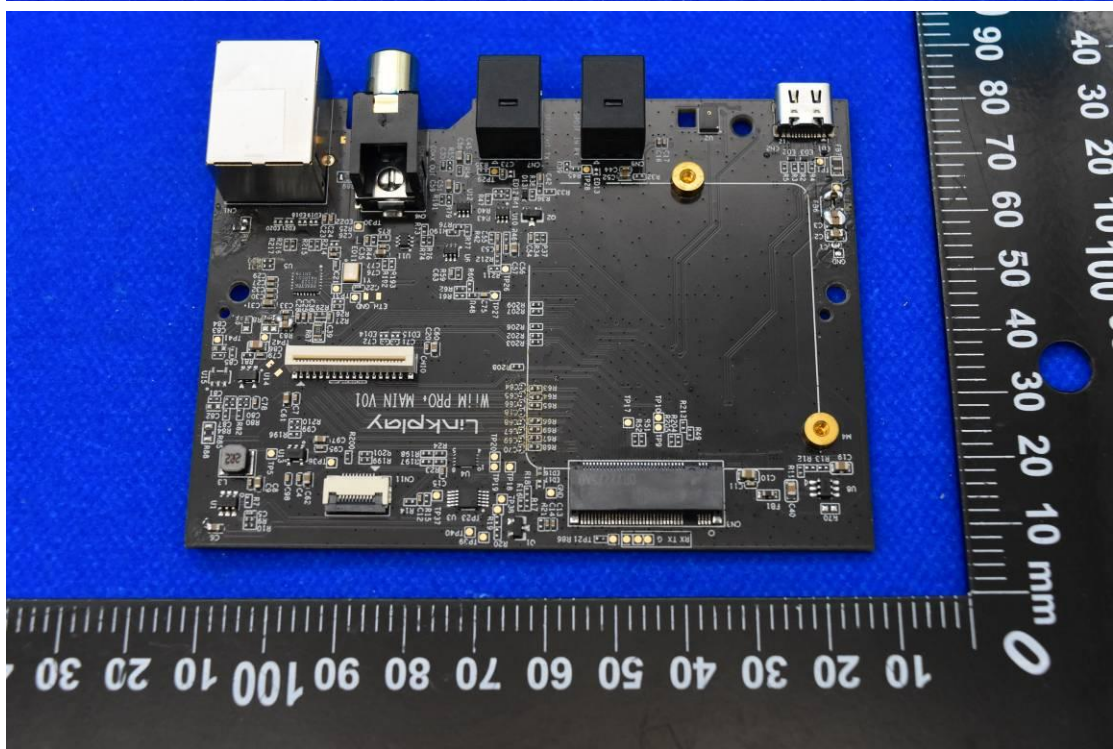

FCC ID: 2BABF-ASR003

Internal Photos

1. EUT uncover view

2. Antenna view