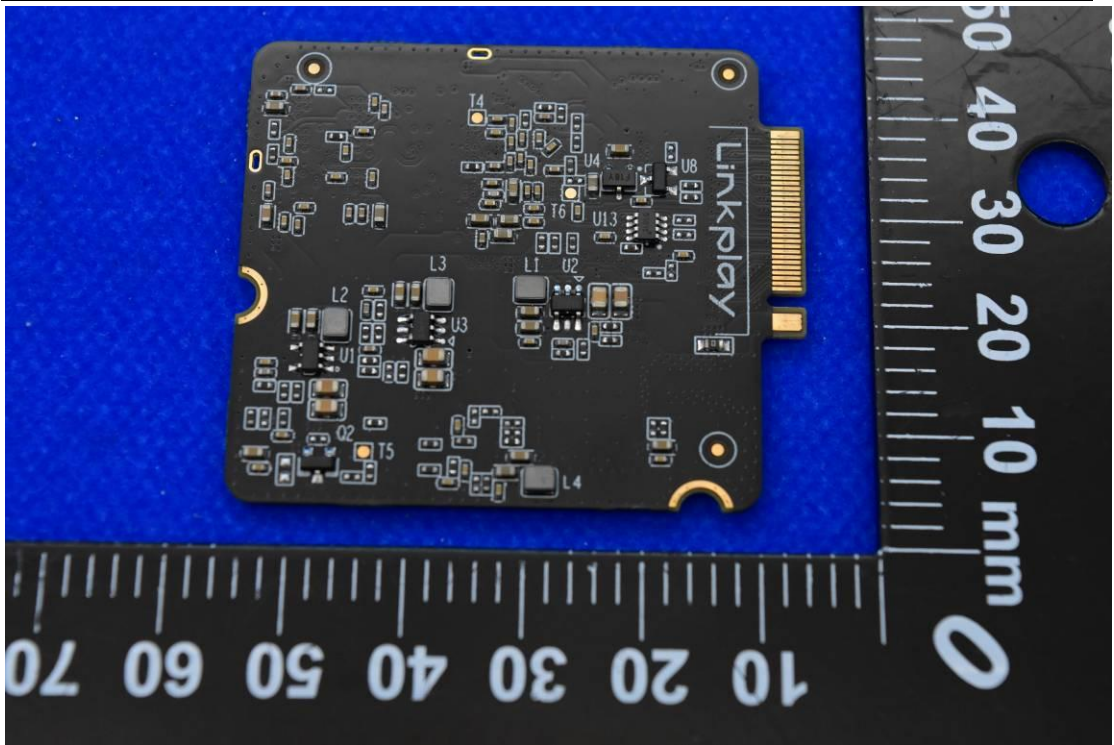

FCC ID: 2BABF-ASR003

Internal Photos

1. EUT uncover view

2. Antenna view