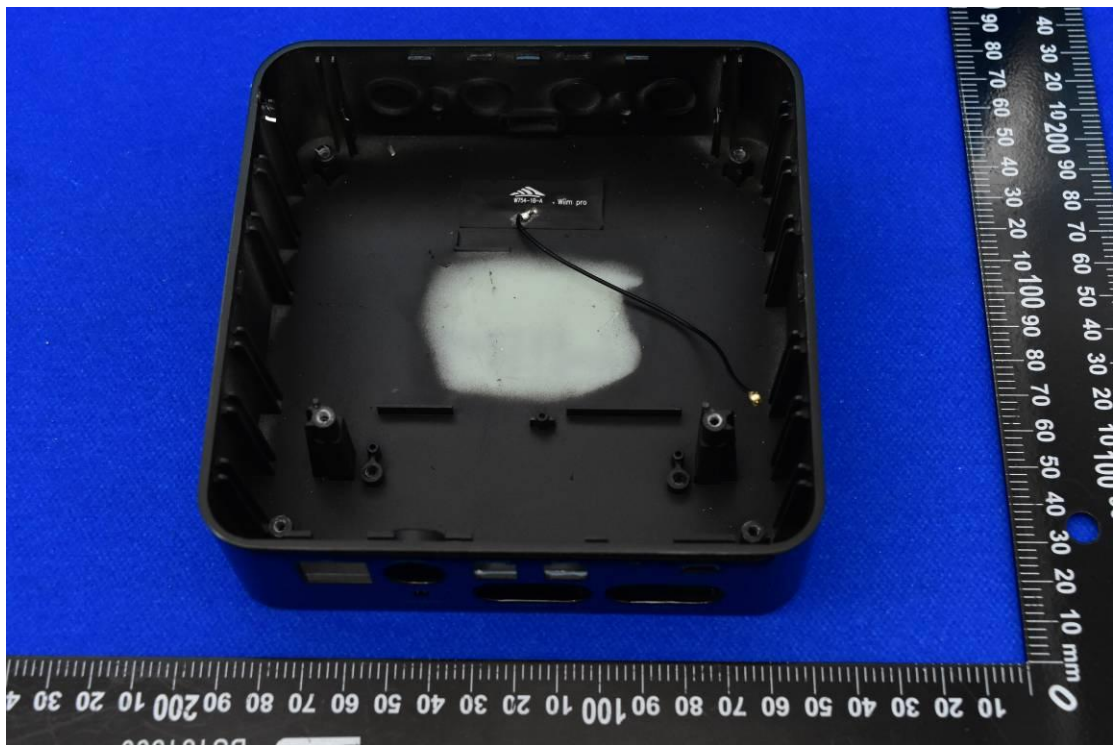

FCC ID: 2BABF-ASR003

Internal Photos

1. EUT uncover view

2. Antenna view