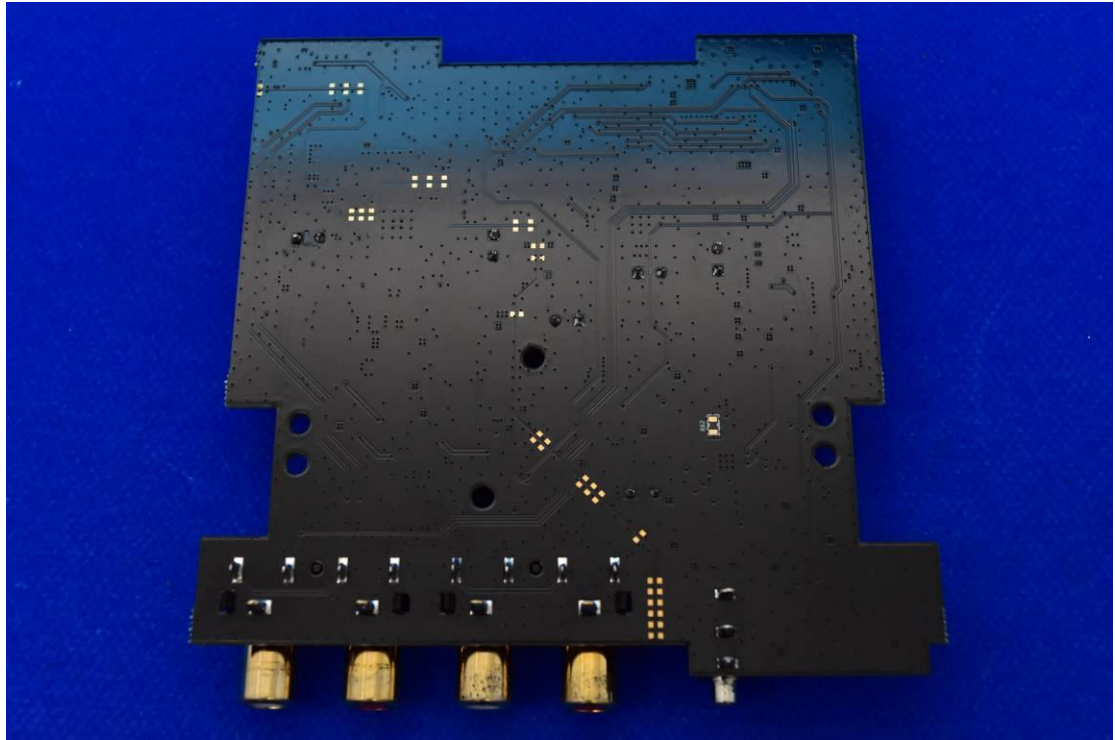

FCC ID: 2BABF-ASR003

Internal Photos

1. EUT uncover view

2. Antenna view