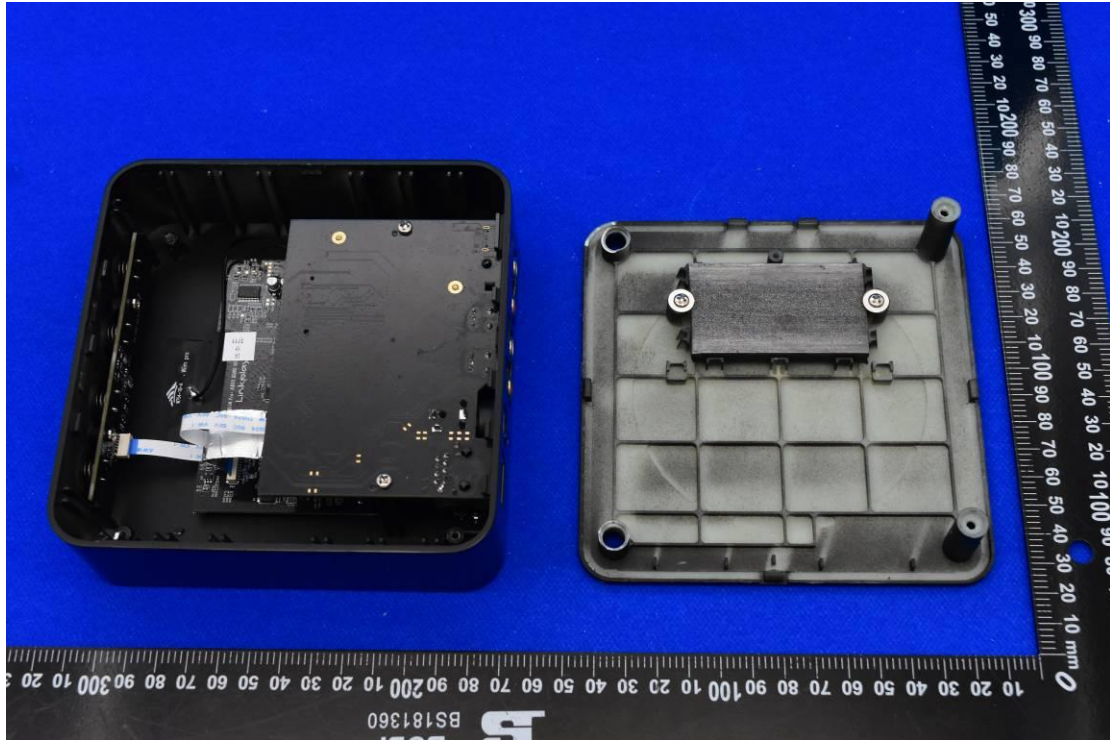

FCC ID: 2BABF-ASR003

Internal Photos

1. EUT uncover view

2. Antenna view