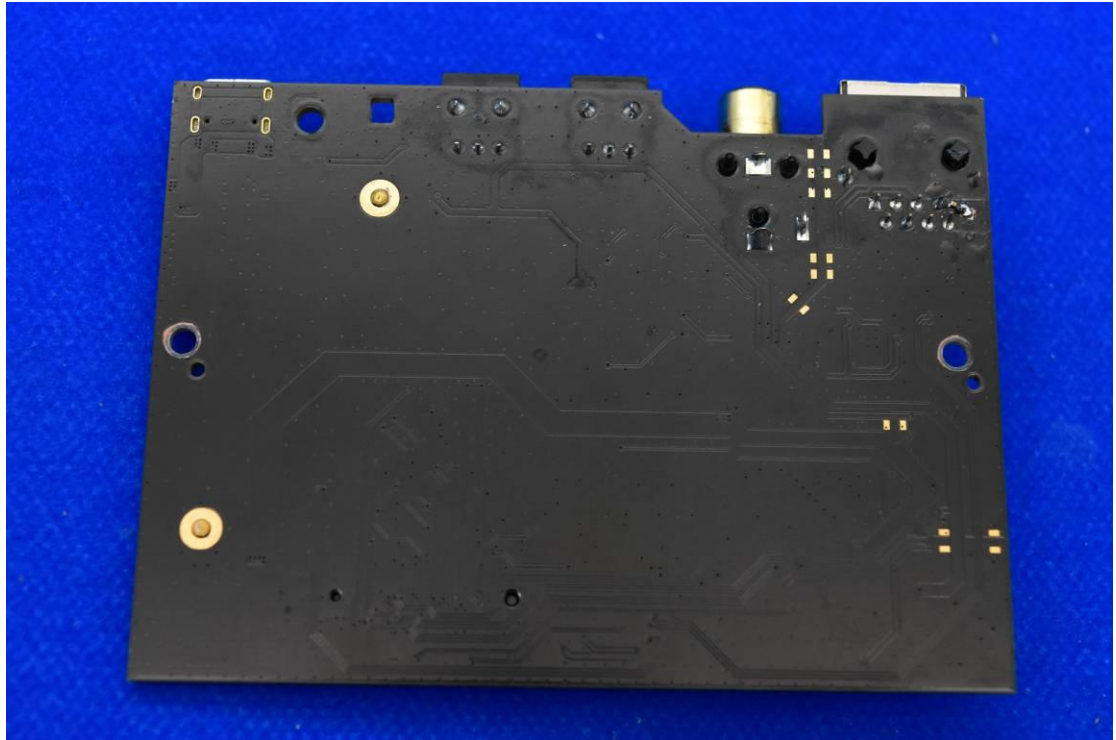

FCC ID: 2BABF-ASR003

Internal Photos

1. EUT uncover view

2. Antenna view