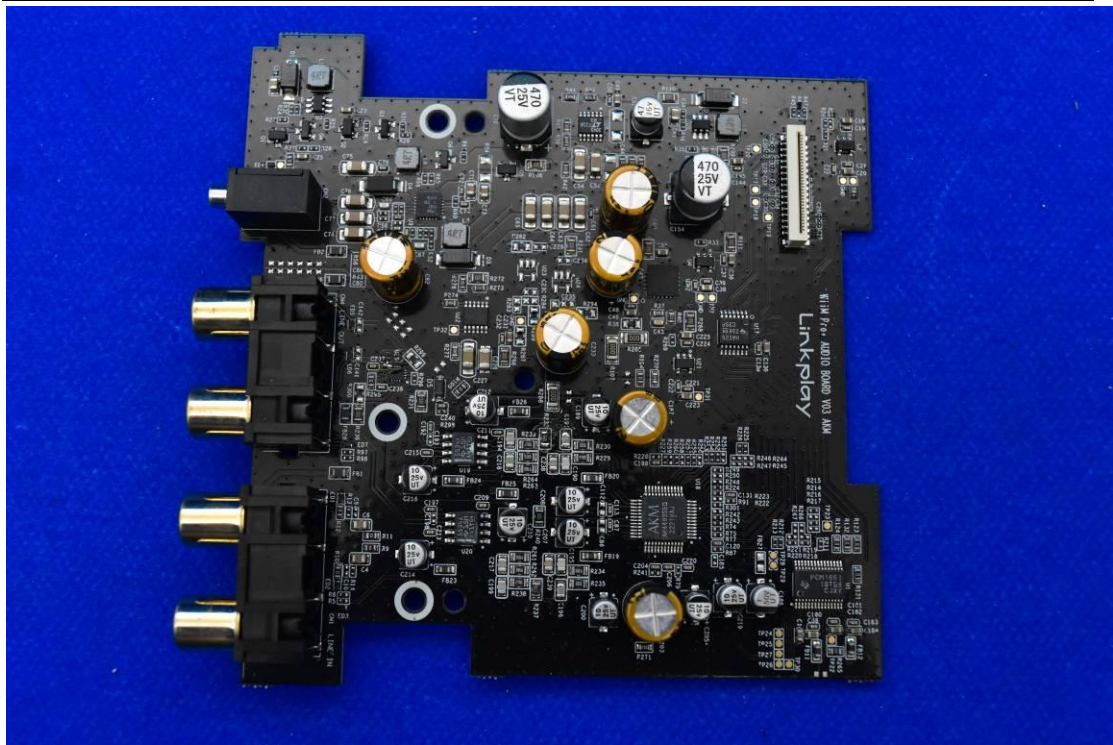

FCC ID: 2BABF-ASR003

Internal Photos

1. EUT uncover view

2. Antenna view