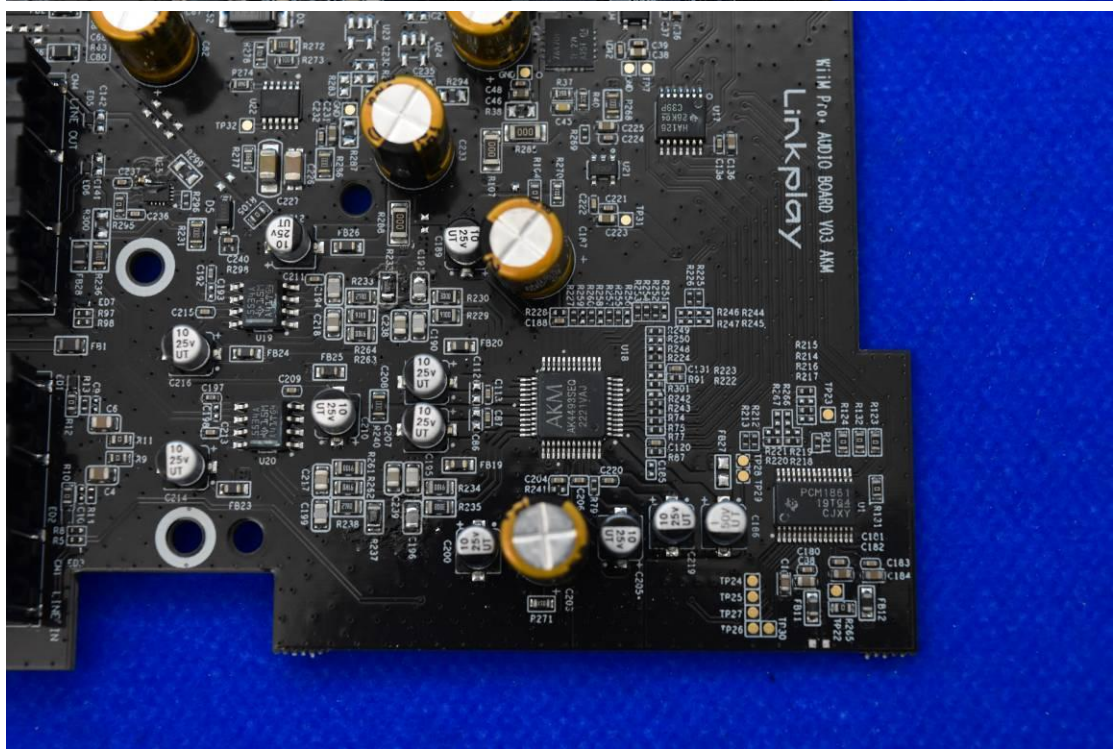

FCC ID: 2BABF-ASR003

Internal Photos

1. EUT uncover view

2. Antenna view