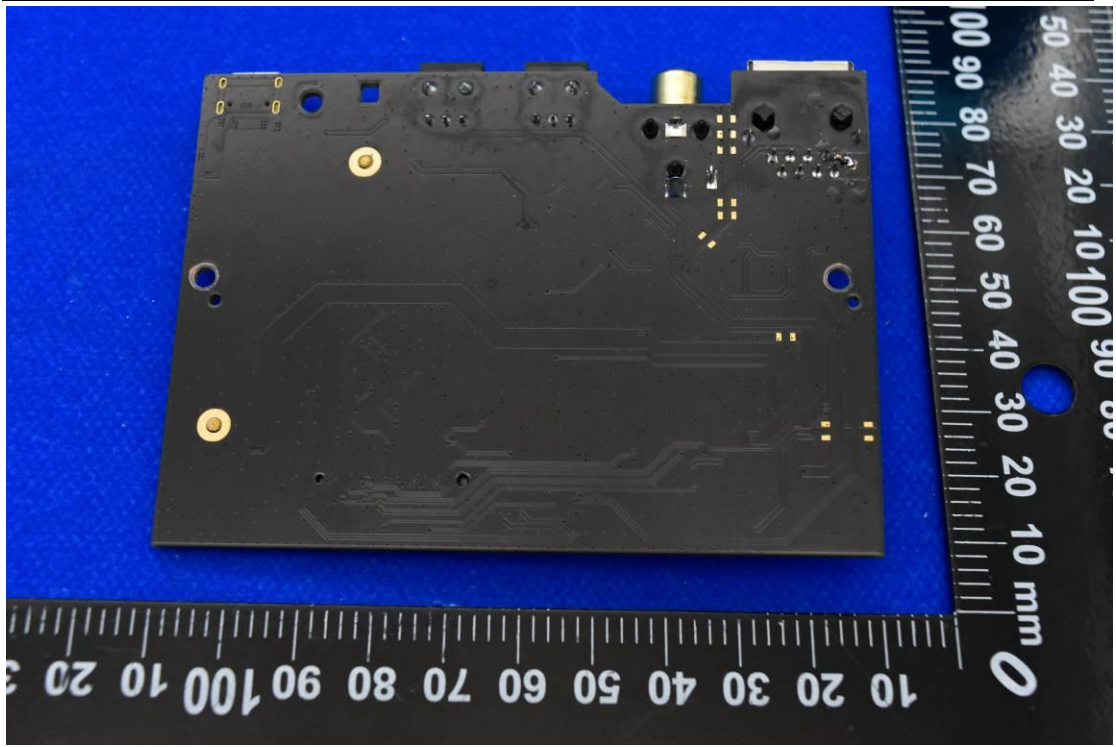

FCC ID: 2BABF-ASR003

Internal Photos

1. EUT uncover view

2. Antenna view