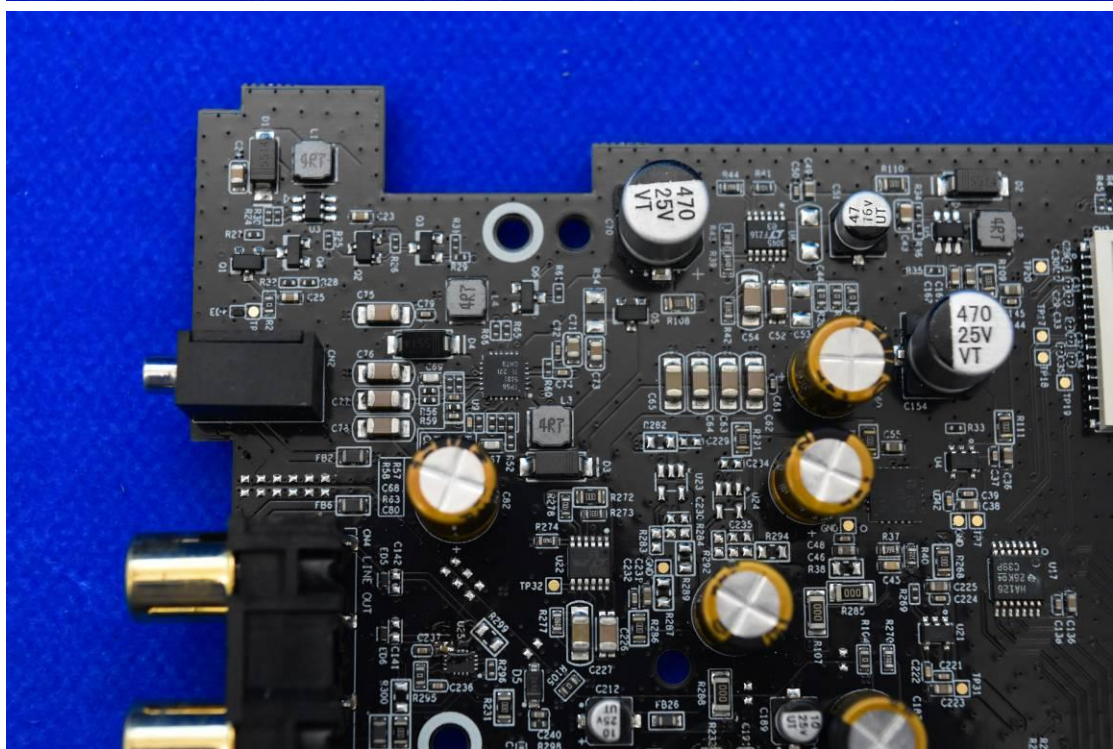

FCC ID: 2BABF-ASR003

Internal Photos

1. EUT uncover view

2. Antenna view