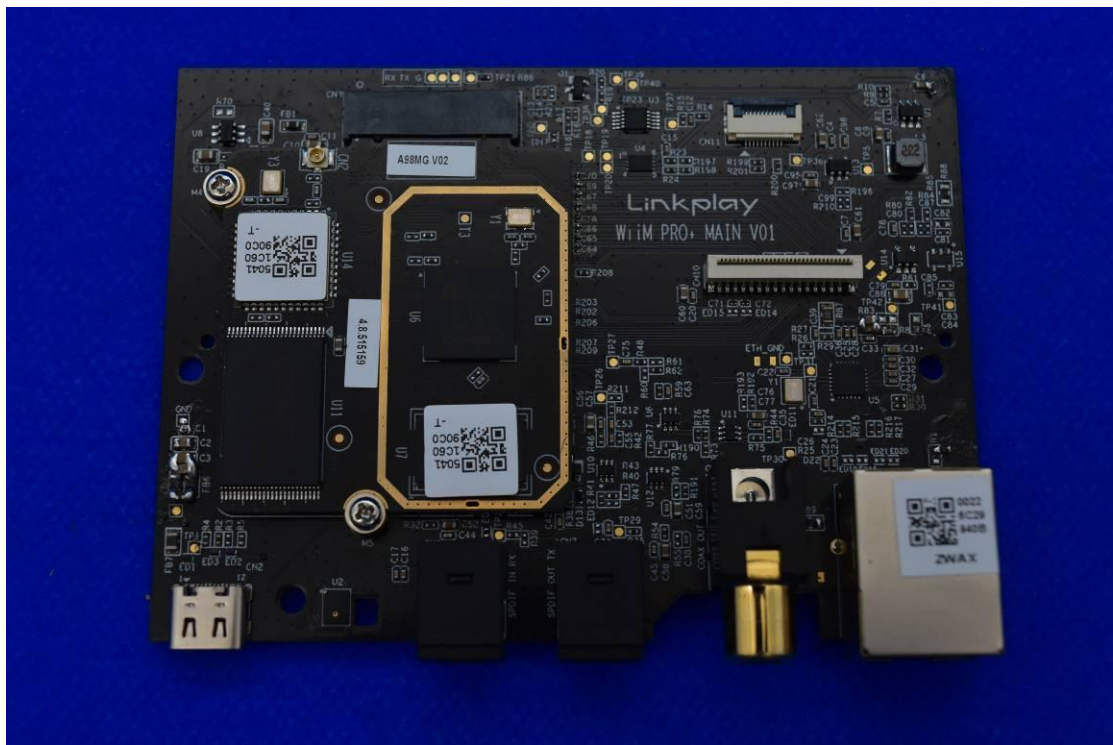

FCC ID: 2BABF-ASR003

Internal Photos

1. EUT uncover view

2. Antenna view