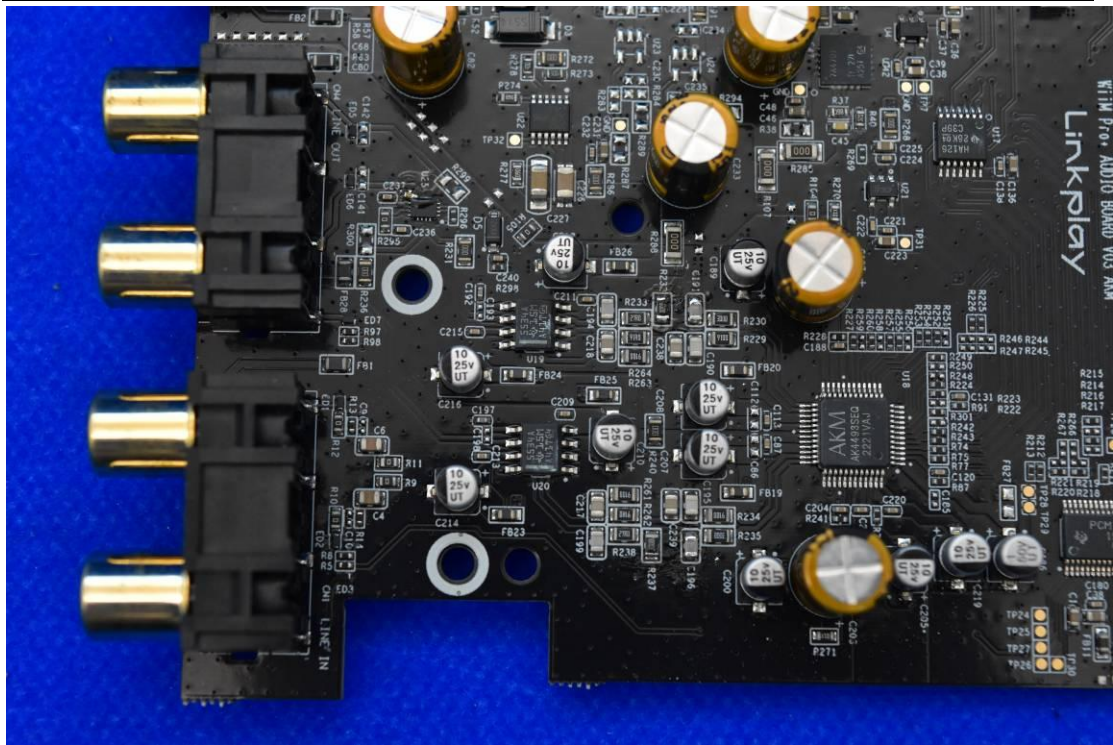

FCC ID: 2BABF-ASR003

Internal Photos

1. EUT uncover view

2. Antenna view