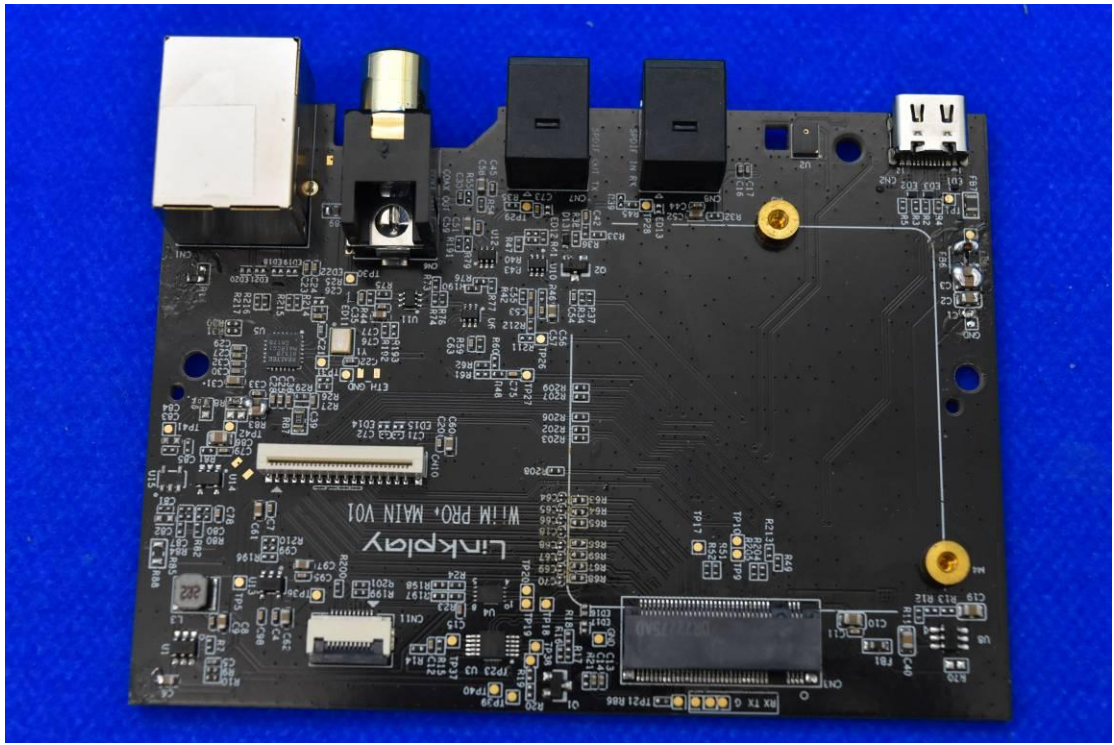

FCC ID: 2BABF-ASR003

Internal Photos

1. EUT uncover view

2. Antenna view