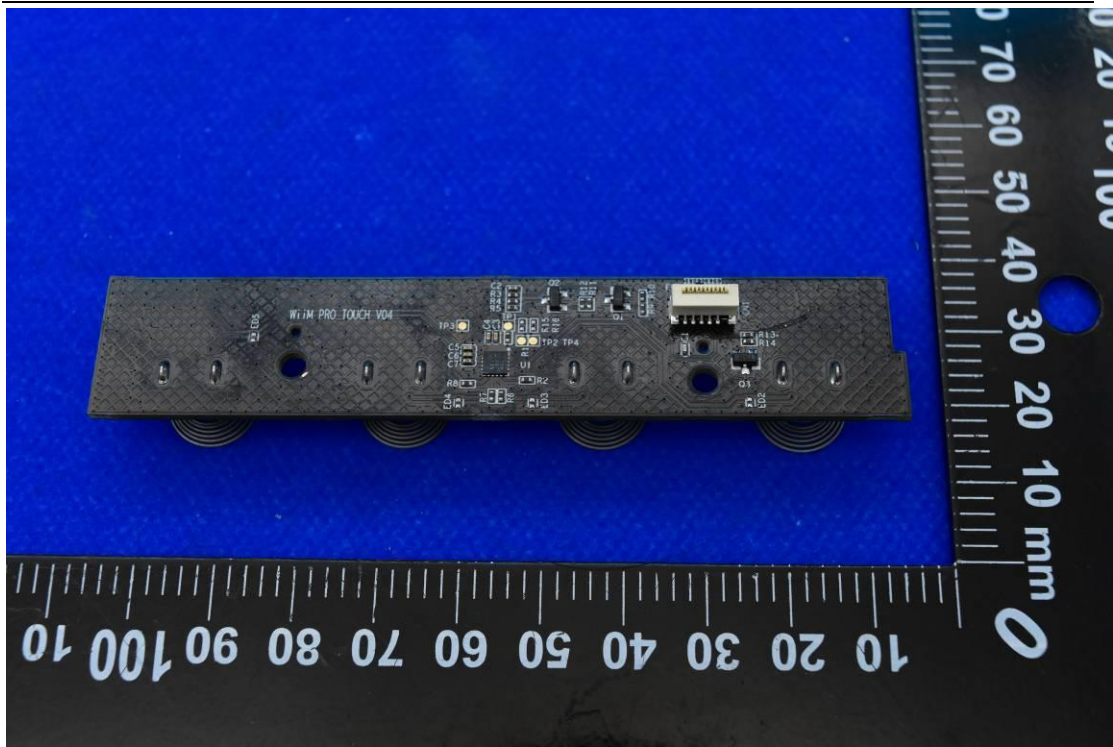

FCC ID: 2BABF-ASR003

Internal Photos

1. EUT uncover view

2. Antenna view