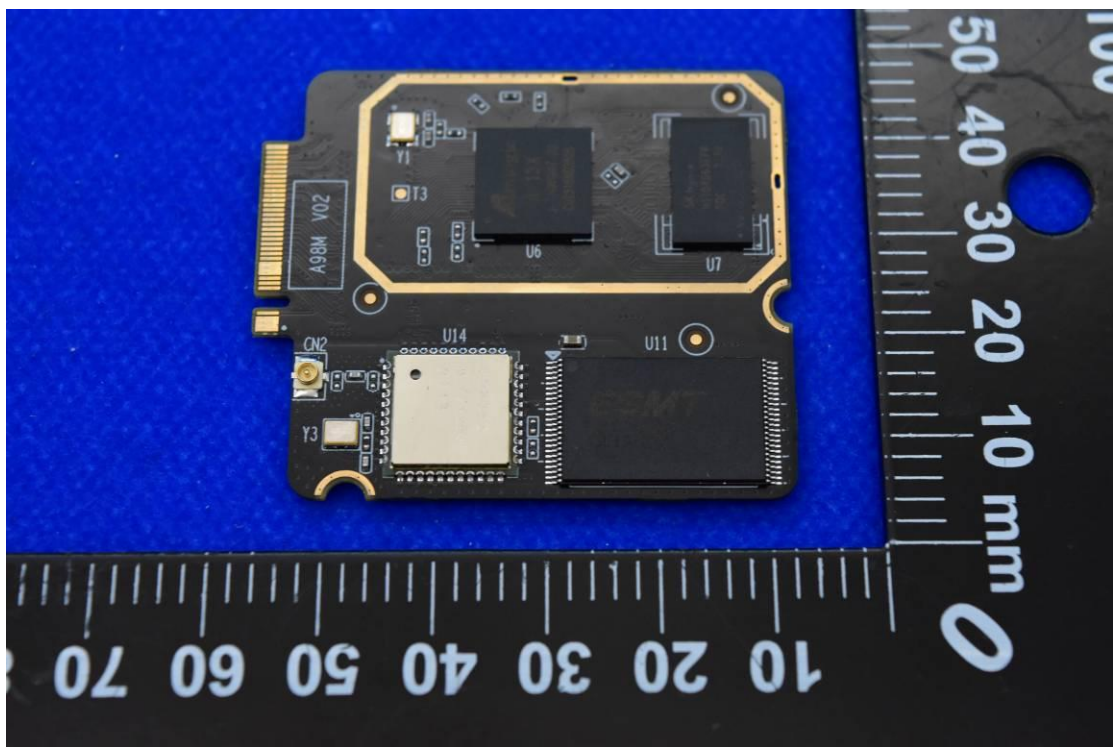

FCC ID: 2BABF-ASR003

Internal Photos

1. EUT uncover view

2. Antenna view