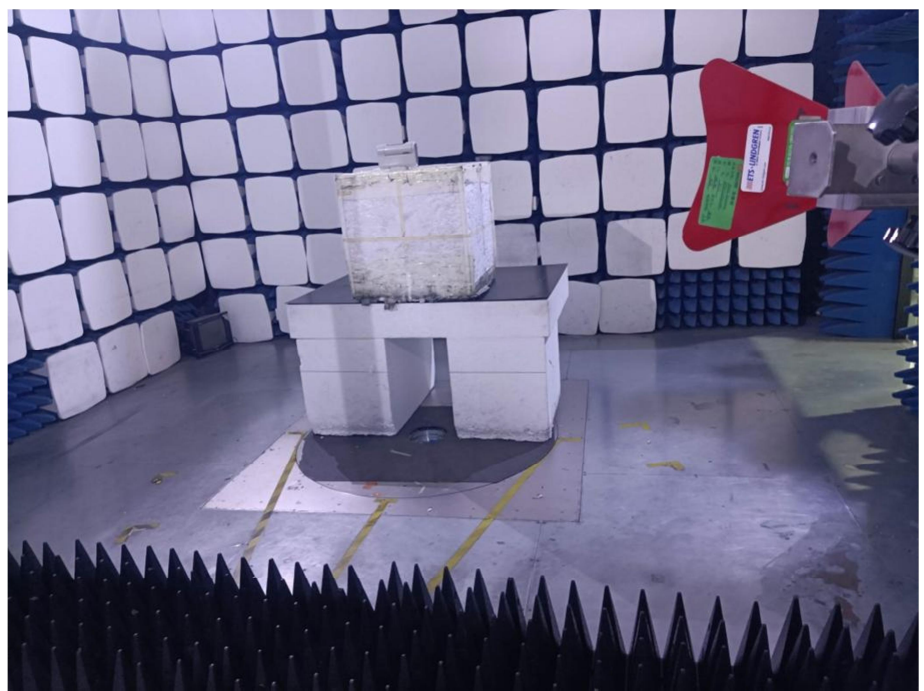

EXHIBIT 4 - TEST SETUP PHOTOGRAPHS

Conducted Emission Test Setup

Radiation Emission Test Setup (Below 30MHz)

Radiation Emission Test Setup (30MHz to 1GHz)

Radiation Emission Test Setup (1GHz to 18GHz)

**Radiation Emission Test
Setup (Above 18GHz)**