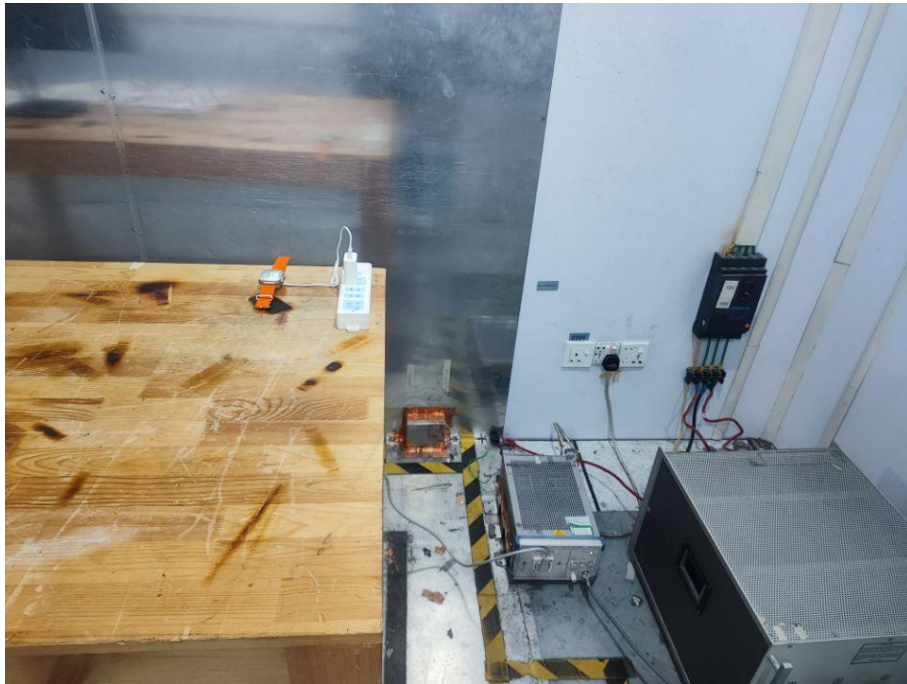

CE TEST SETUP

RE TEST SETUP

Model No.: S8+ Ultra

RE TEST SETUP