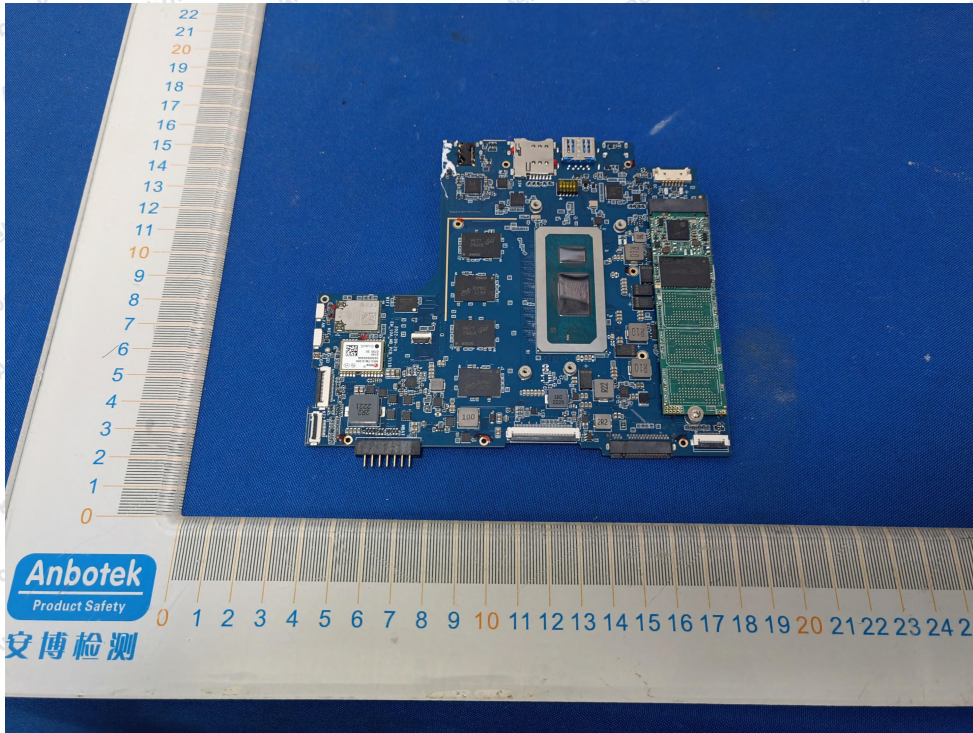

Internal Photograph

BT&WIFI ANT1

WIFI ANT2

Anbotek

Product Safety

Shenzhen Anbotek Compliance Laboratory Limited

Address: 1/F., Building D, Sogood Science and Technology Park, Sanwei Community, Hangcheng Street, Bao'an District, Shenzhen, Guangdong, China.
Tel: (86) 0755-26066440 Fax: (86) 0755-26014772 Email: service@anbotek.com