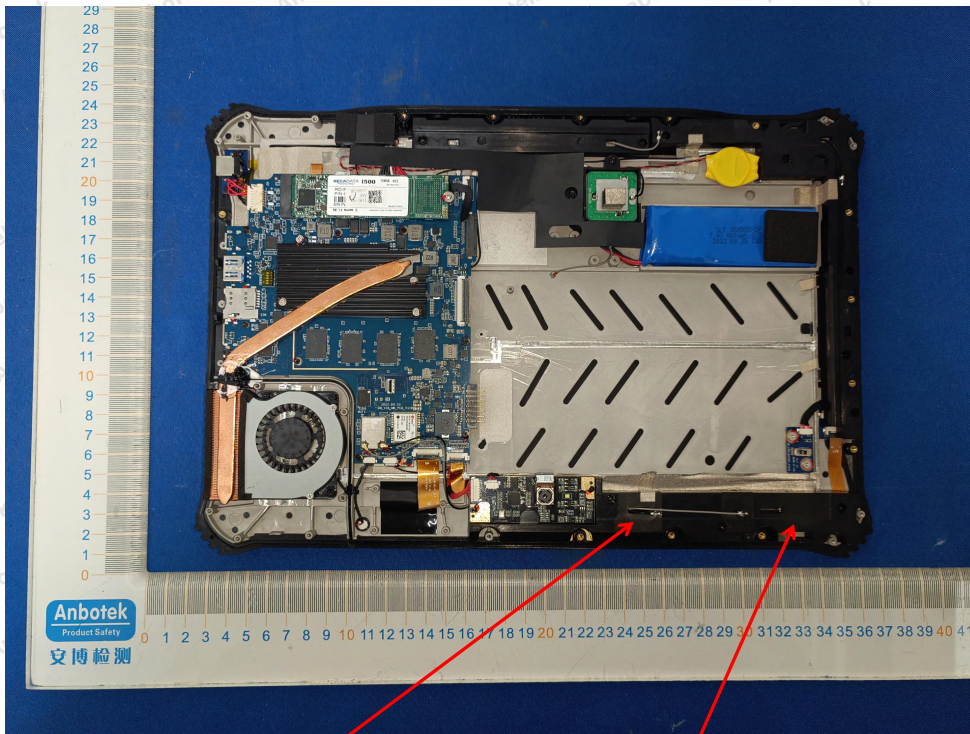

Internal Photograph

BT&WIFI ANT1

WIFI ANT2

Anbotek

Product Safety

Shenzhen Anbotek Compliance Laboratory Limited

Address: 1/F., Building D, Sogood Science and Technology Park, Sanwei Community, Hangcheng Street, Bao'an District, Shenzhen, Guangdong, China.
Tel: (86) 0755-26066440 Fax: (86) 0755-26014772 Email: service@anbotek.com