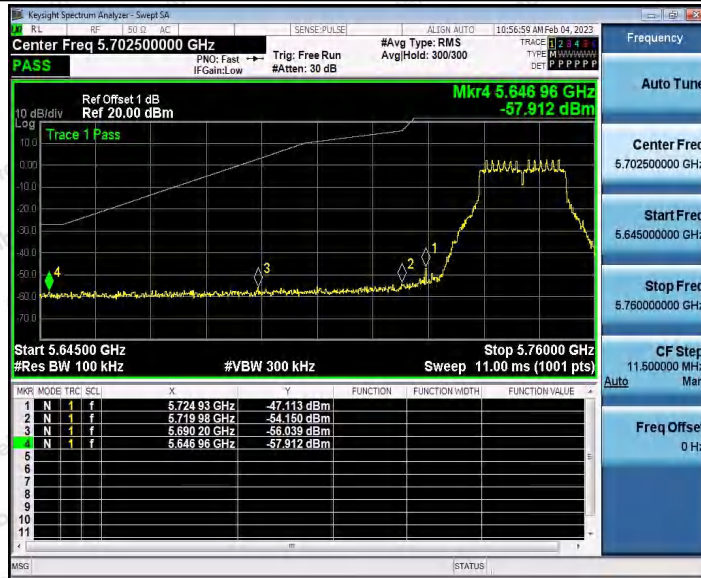

11AX20SISO_Ant2_Low_5745