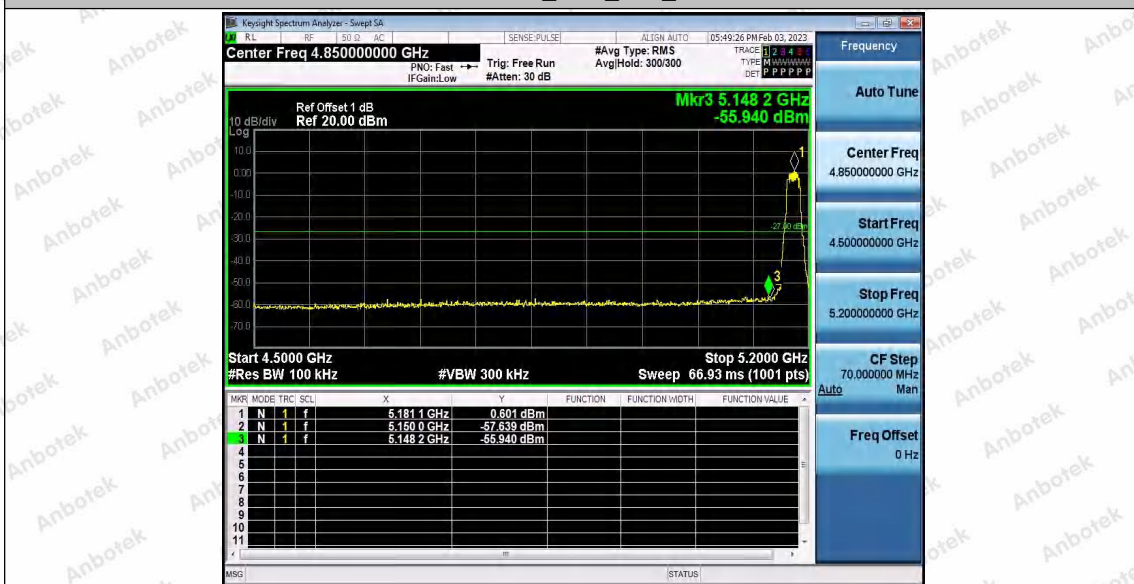

## Test Graphs B1

11A\_Ant1\_High\_5240

11A\_Ant2\_High\_5240

11N20SISO\_Ant1\_Low\_5180