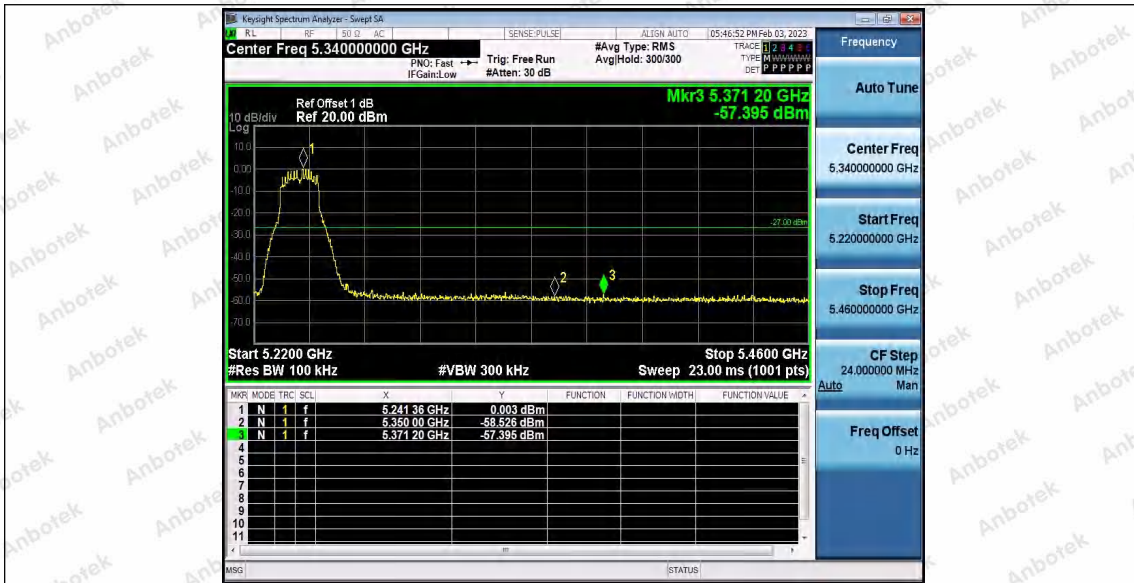

## Test Graphs B1

11A\_Ant1\_High\_5240

11A\_Ant2\_High\_5240

11N20SISO\_Ant1\_Low\_5180