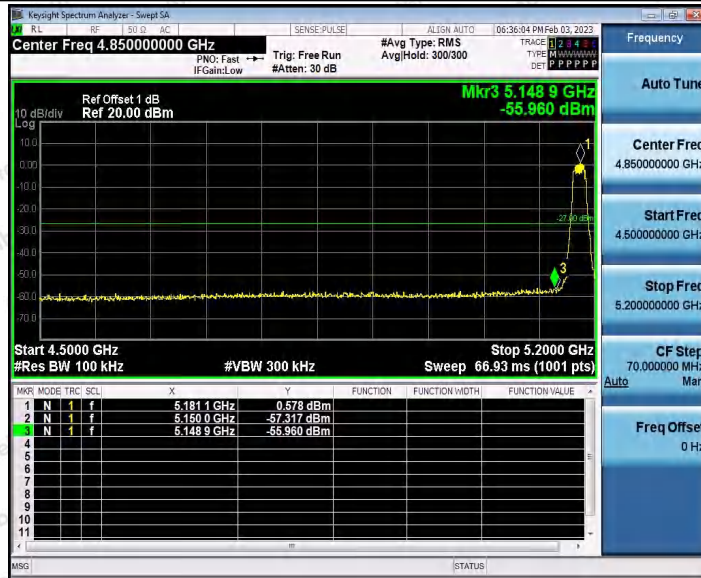

11N20SISO_Ant2_Low_5180