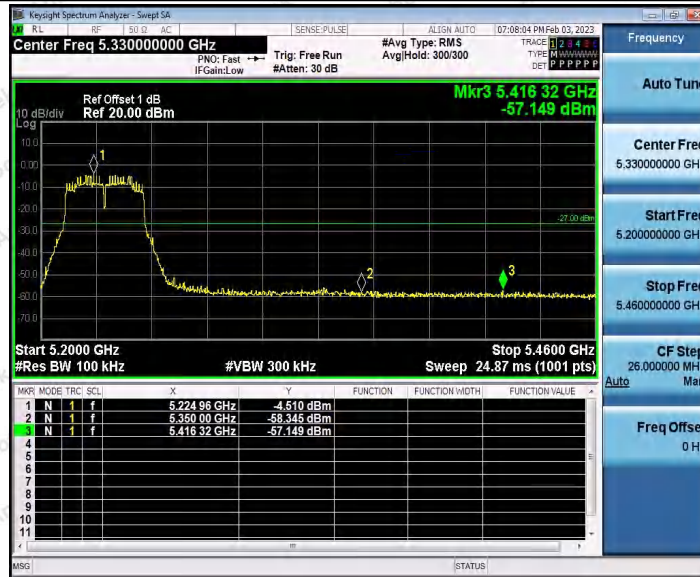

11AX40SISO_Ant2_High_5230

11AX80SISO_Ant1_Low_5210

Shenzhen Anbotek Compliance Laboratory Limited

Address: 1/F., Building D, Sogood Science and Technology Park, Sanwei Community, Hangcheng Street, Bao'an District, Shenzhen, Guangdong, China.
Tel: (86) 0755-26066440 Fax: (86) 0755-26014772 Email: service@anbotek.com

Hotline 400-003-0500
www.anbotek.com.cn