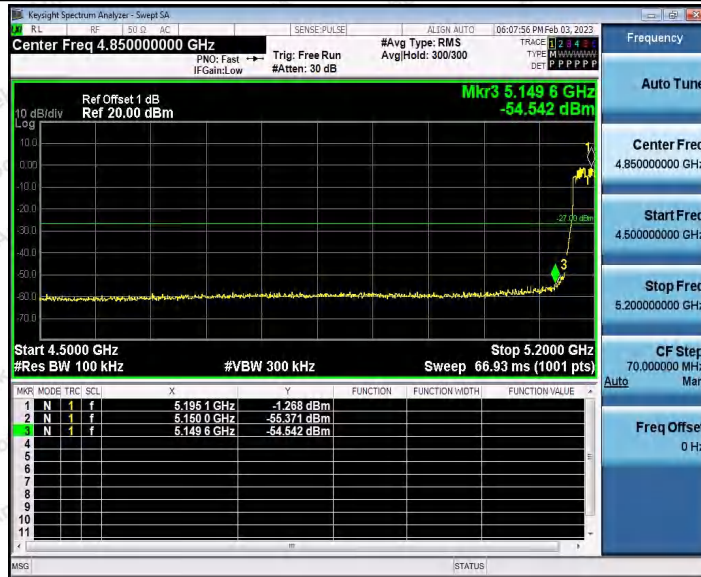

11AC40SISO_Ant1_Low_5190

11AC40SISO_Ant2_Low_5190

Shenzhen Anbotek Compliance Laboratory Limited

Address: 1/F., Building D, Sogood Science and Technology Park, Sanwei Community, Hangcheng Street, Bao'an District, Shenzhen, Guangdong, China.
Tel: (86) 0755-26066440 Fax: (86) 0755-26014772 Email: service@anbotek.com

Hotline 400-003-0500
www.anbotek.com.cn