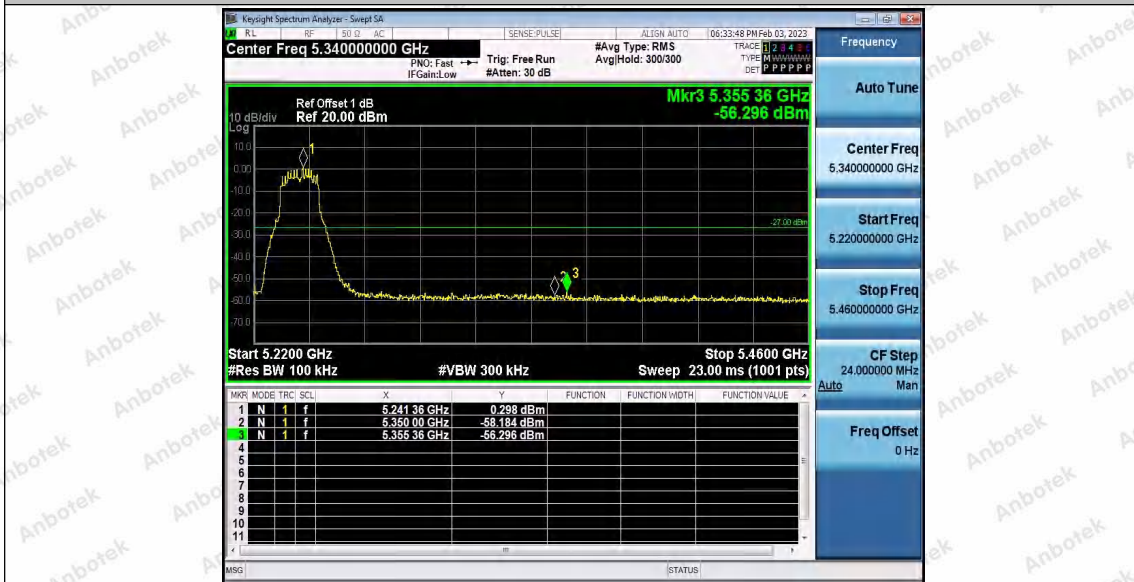

## Test Graphs B1

11A\_Ant1\_High\_5240

11A\_Ant2\_High\_5240

11N20SISO\_Ant1\_Low\_5180