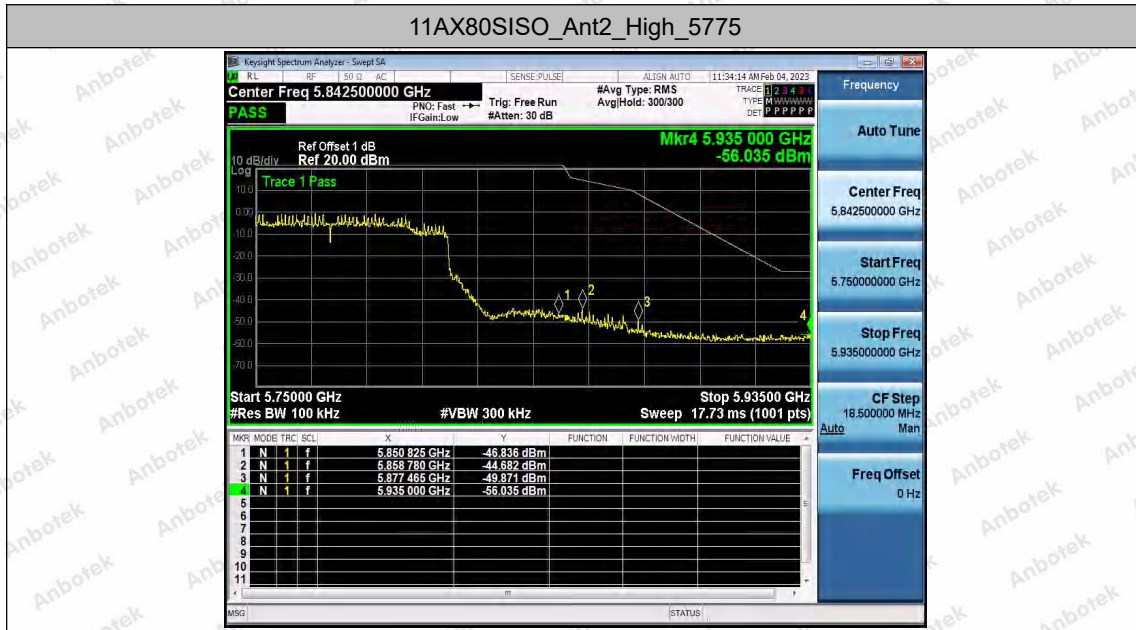

---End---

Shenzhen Anbotek Compliance Laboratory Limited

Address: 1/F., Building D, Sogood Science and Technology Park, Sanwei Community, Hangcheng Street, Bao'an District, Shenzhen, Guangdong, China.
Tel: (86) 0755-26066440 Fax: (86) 0755-26014772 Email: service@anbotek.com

Hotline
400-003-0500
www.anbotek.com.cn