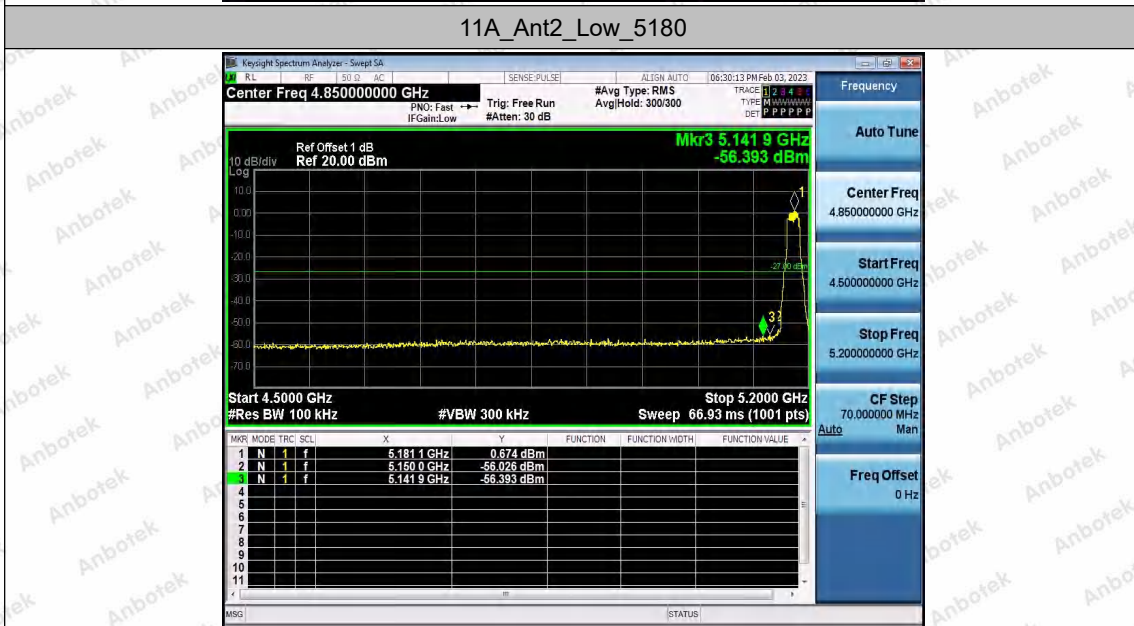

Test Graphs B1