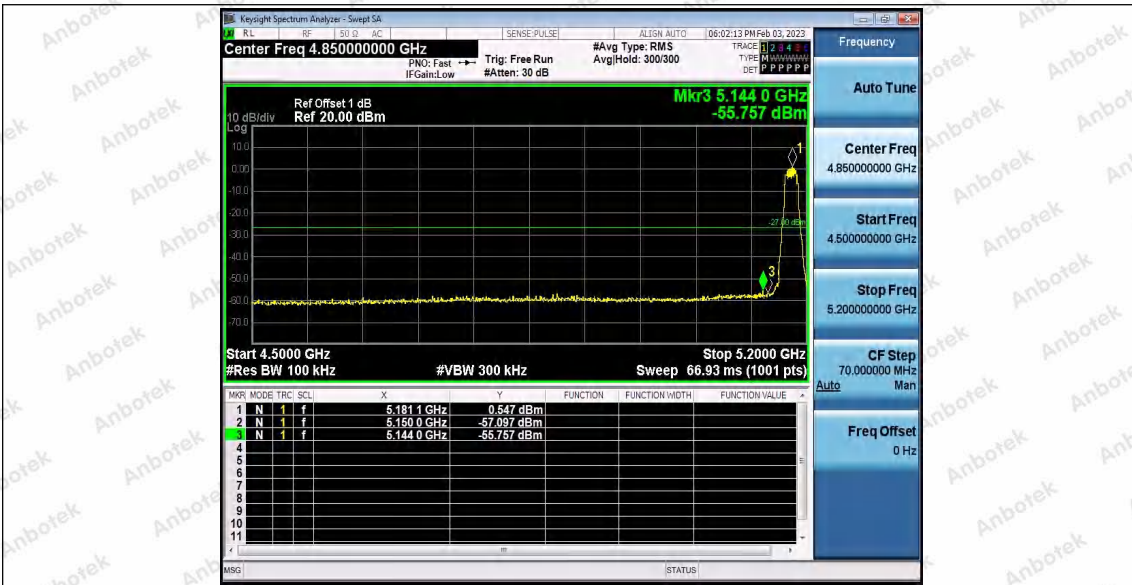

Shenzhen Anbotek Compliance Laboratory Limited

Address: 1/F., Building D, Sogood Science and Technology Park, Sanwei Community, Hangcheng Street, Bao'an District, Shenzhen, Guangdong, China.
Tel: (86) 0755-26066440 Fax: (86) 0755-26014772 Email: service@anbotek.com

Hotline
400-003-0500
www.anbotek.com.cn