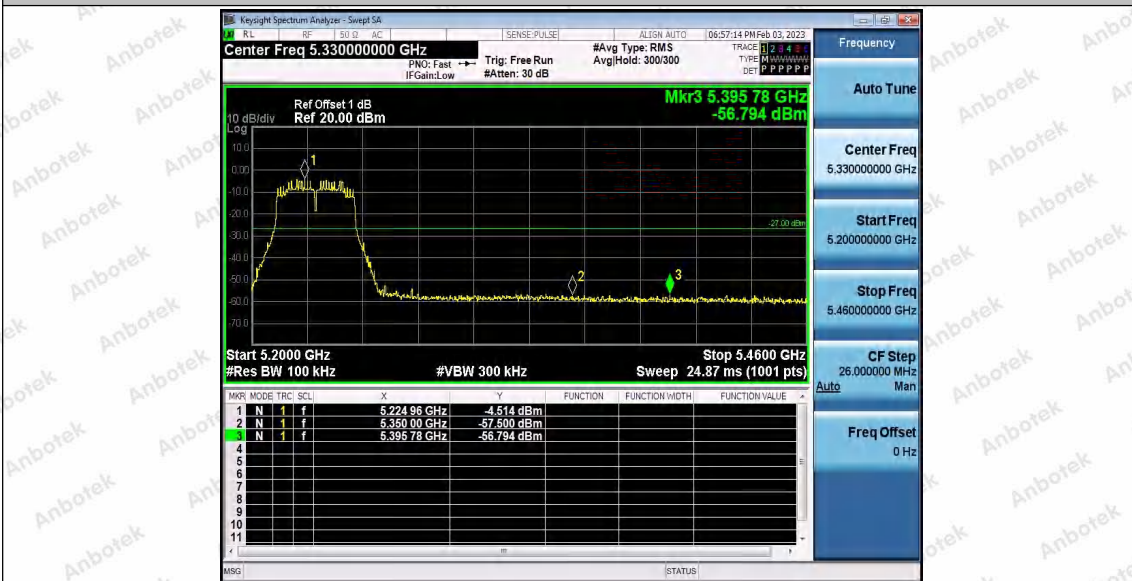

Hotline 400-003-0500  
 www.anbotek.com.cn

11AC40SISO\_Ant1\_High\_5230

11AC40SISO\_Ant2\_High\_5230