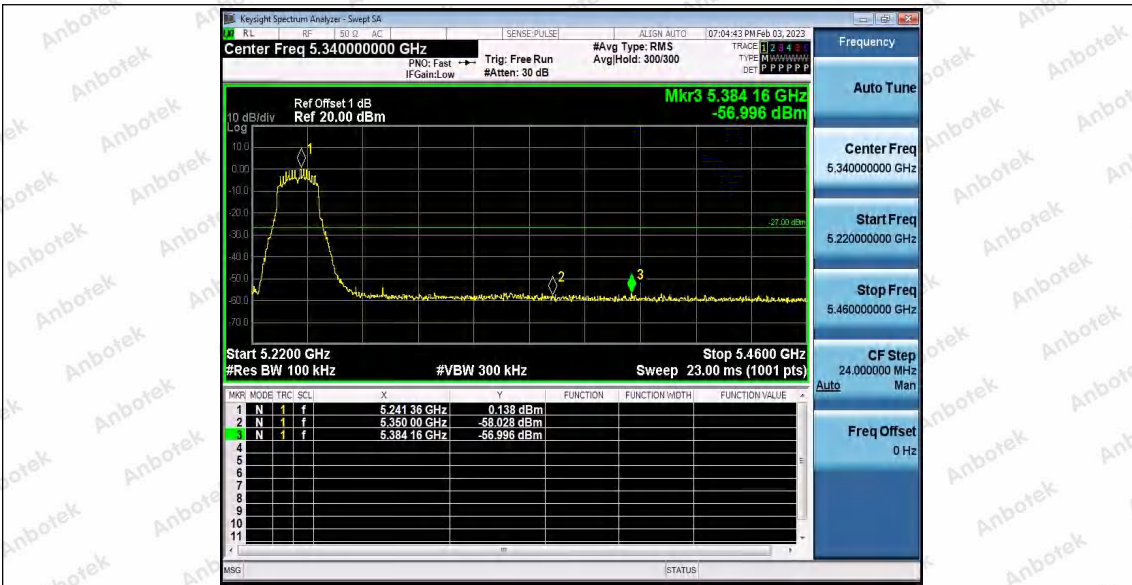

Shenzhen Anbotek Compliance Laboratory Limited

Address: 1/F., Building D, Sogood Science and Technology Park, Sanwei Community, Hangcheng Street, Bao'an District, Shenzhen, Guangdong, China.
Tel: (86) 0755-26066440 Fax: (86) 0755-26014772 Email: service@anbotek.com

Hotline 400-003-0500
www.anbotek.com.cn