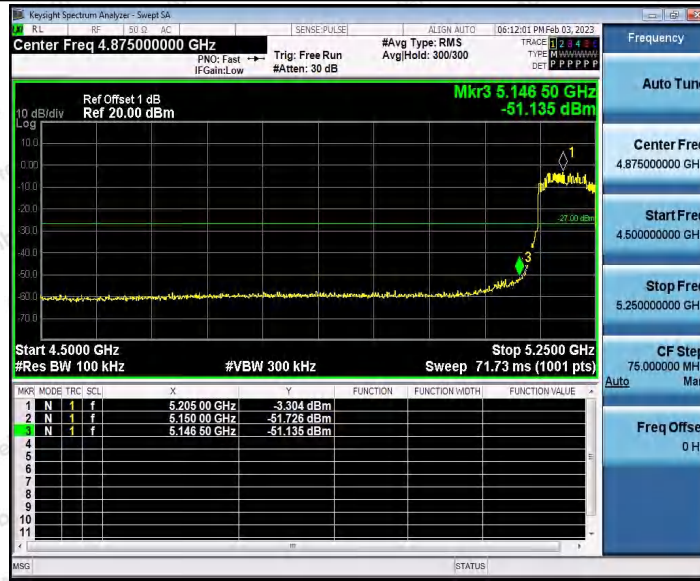

11AC80SISO_Ant1_Low_5210