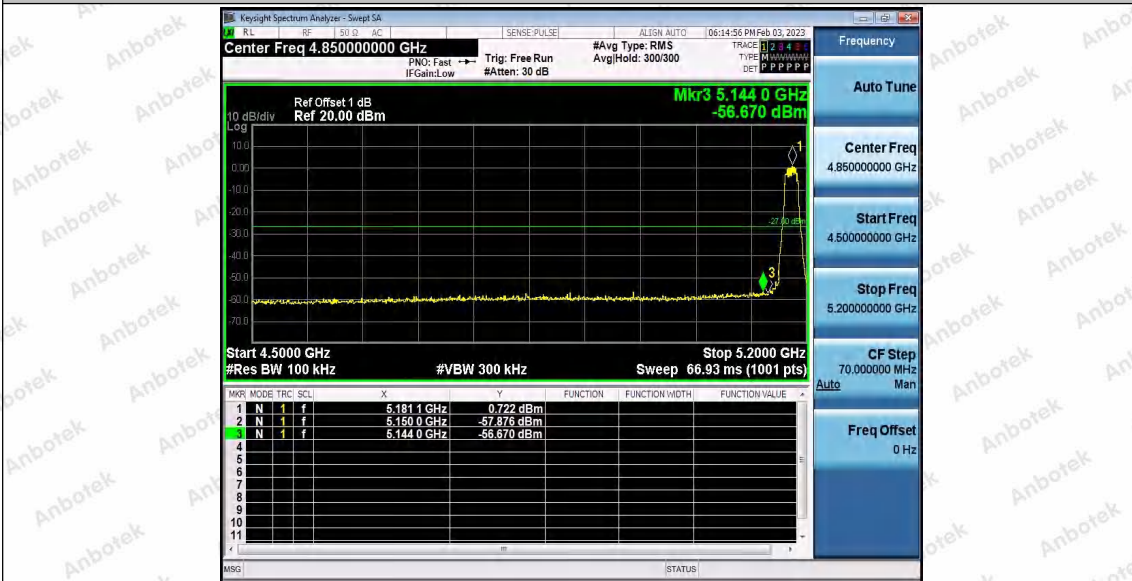

Hotline 400-003-0500  
www.anbotek.com.cn

11AC80SISO\_Ant2\_High\_5210

11AX20SISO\_Ant1\_Low\_5180