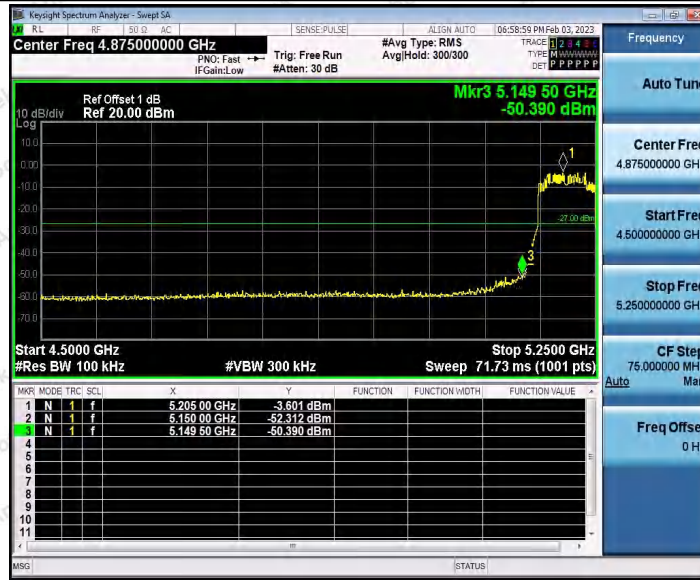

11AC80SISO_Ant2_Low_5210

11AC80SISO_Ant1_High_5210

Shenzhen Anbotek Compliance Laboratory Limited

Address: 1/F., Building D, Sogood Science and Technology Park, Sanwei Community, Hangcheng Street, Bao'an District, Shenzhen, Guangdong, China.
Tel: (86) 0755-26066440 Fax: (86) 0755-26014772 Email: service@anbotek.com

Hotline 400-003-0500
www.anbotek.com.cn