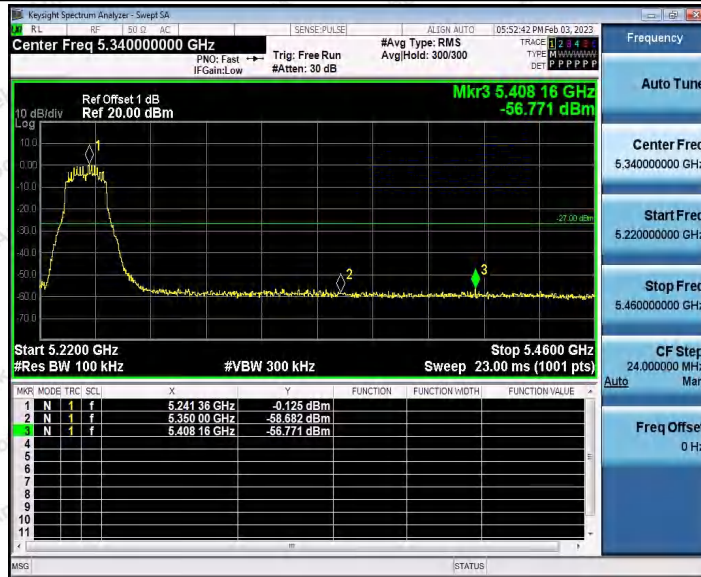

11N20SISO_Ant1_High_5240

11N20SISO_Ant2_High_5240

Shenzhen Anbotek Compliance Laboratory Limited

Address: 1/F., Building D, Sogood Science and Technology Park, Sanwei Community, Hangcheng Street, Bao'an District, Shenzhen, Guangdong, China.
Tel: (86) 0755-26066440 Fax: (86) 0755-26014772 Email: service@anbotek.com

Hotline
400-003-0500
www.anbotek.com.cn