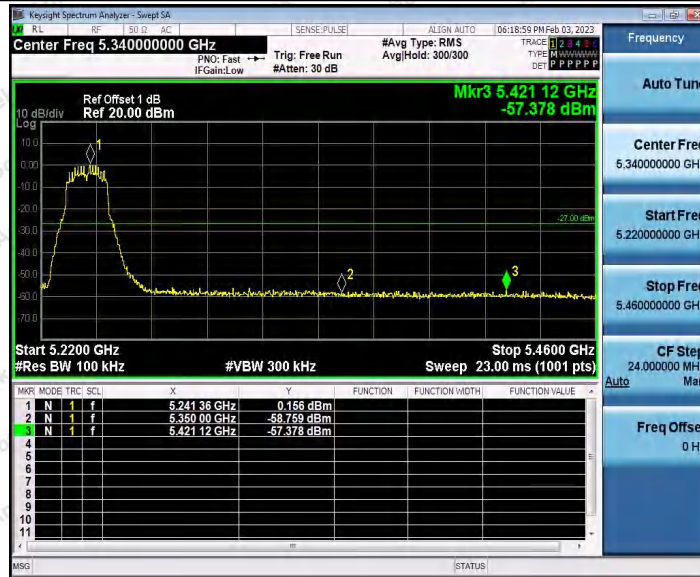

11AX20SISO_Ant1_High_5240

11AX20SISO_Ant2_High_5240

Shenzhen Anbotek Compliance Laboratory Limited

Address: 1/F., Building D, Sogood Science and Technology Park, Sanwei Community, Hangcheng Street, Bao'an District, Shenzhen, Guangdong, China.
Tel: (86) 0755-26066440 Fax: (86) 0755-26014772 Email: service@anbotek.com

Hotline
400-003-0500
www.anbotek.com.cn