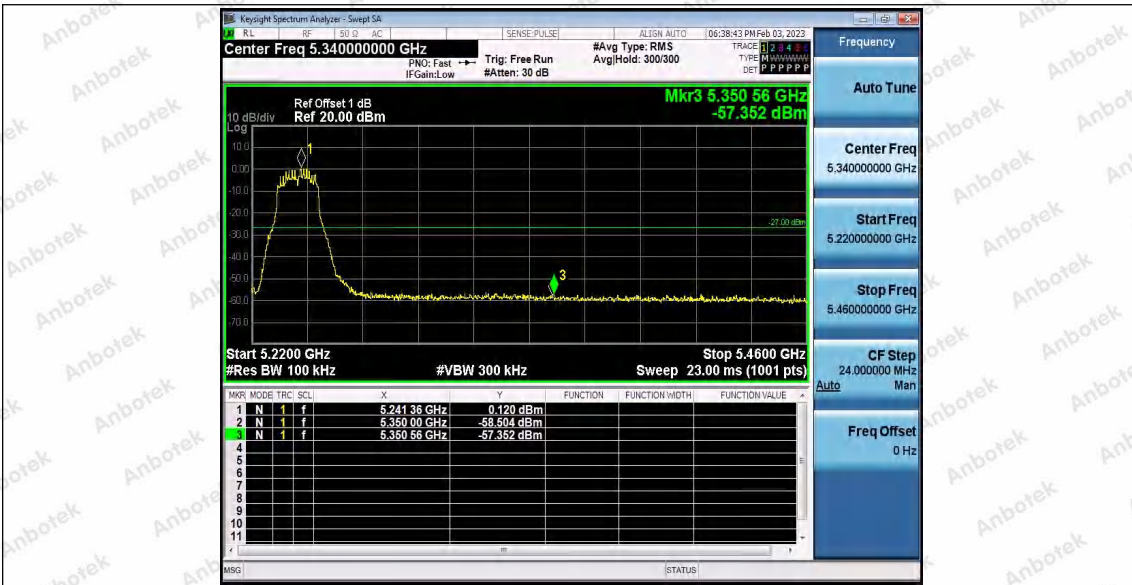

Shenzhen Anbotek Compliance Laboratory Limited

Address: 1/F., Building D, Sogood Science and Technology Park, Sanwei Community, Hangcheng Street, Bao'an District, Shenzhen, Guangdong, China.
Tel: (86) 0755-26066440 Fax: (86) 0755-26014772 Email: service@anbotek.com

Hotline 400-003-0500
www.anbotek.com.cn