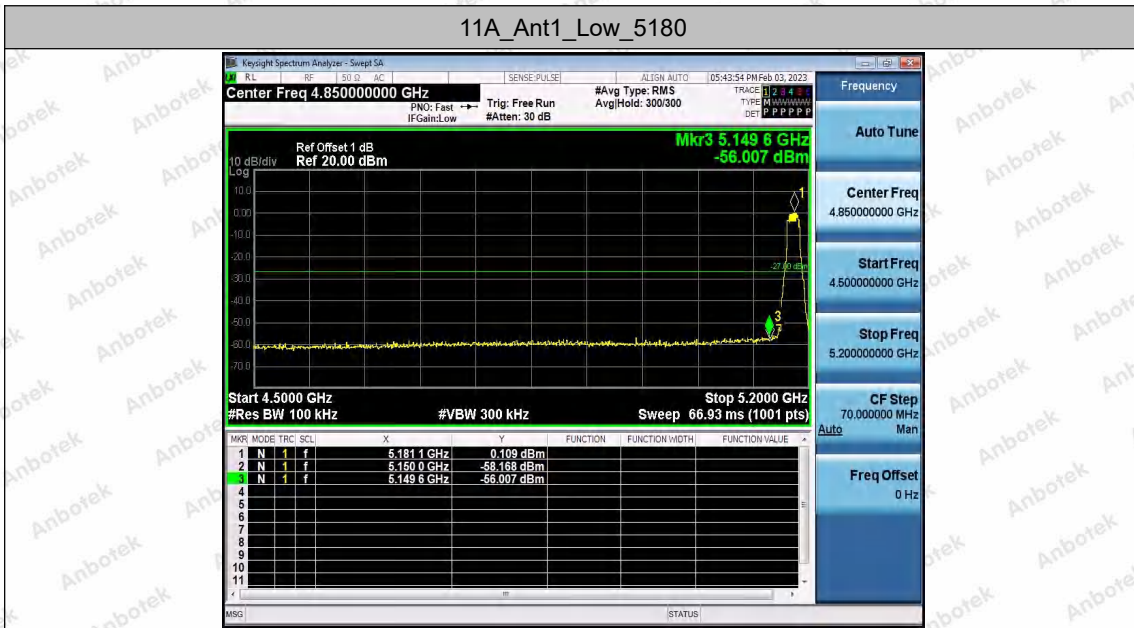

Test Graphs B1