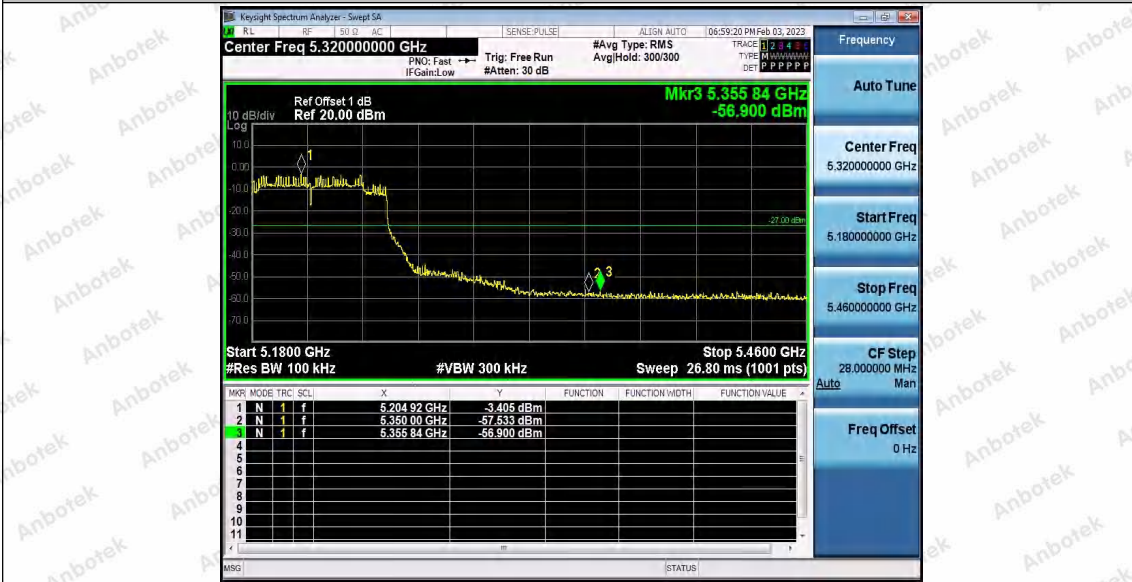

Hotline 400-003-0500  
www.anbotek.com.cn

11AC80SISO\_Ant2\_High\_5210

11AX20SISO\_Ant1\_Low\_5180