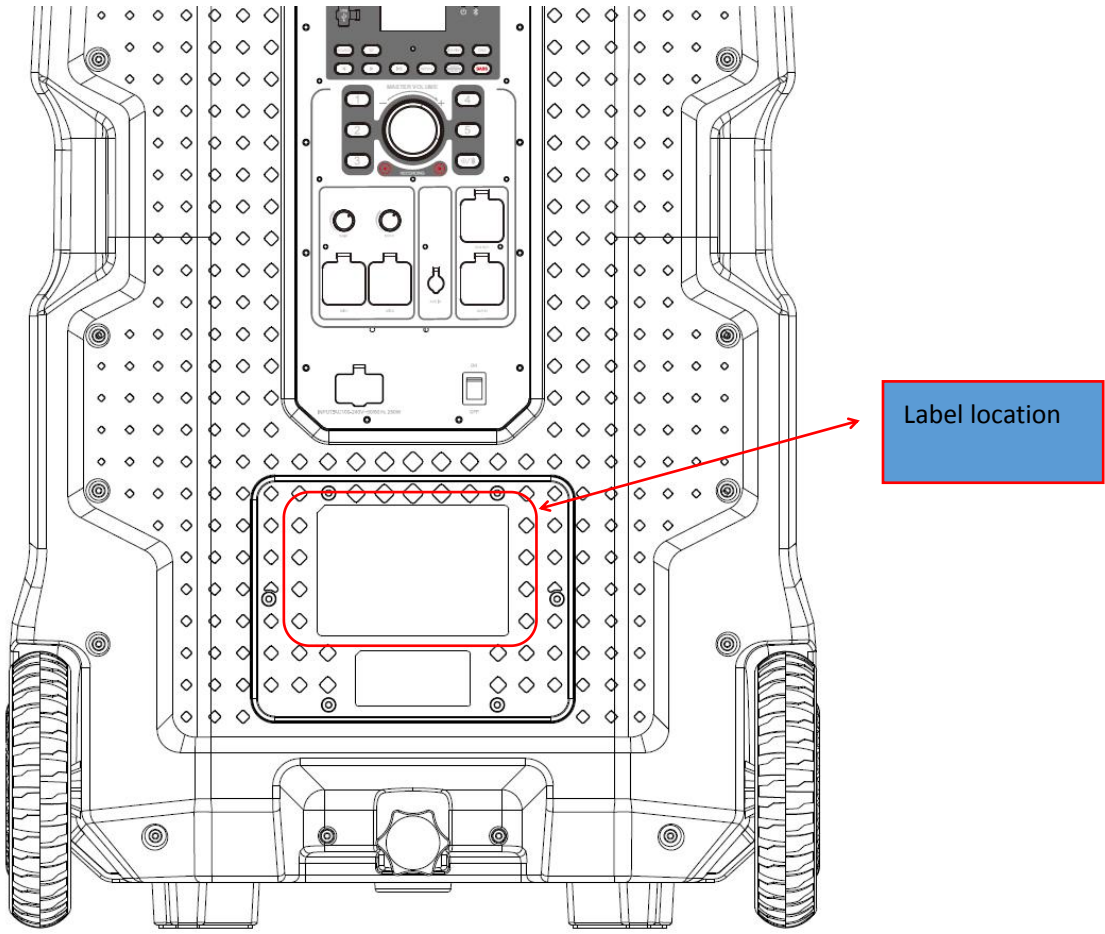

FCC Warning
Location

FCC Label:

Product name:MONSTER ROCKIN ROLLER X
Product model:MNRRX
FCC ID:2BAA5-MNRRX IC:21902-MNRRX

IC Label:

Product name:MONSTER ROCKIN ROLLER X
Product model:MNRRX-C HVIN:MNRRX-C
FCC ID:2BAA5-MNRRX IC:21902-MNRRX