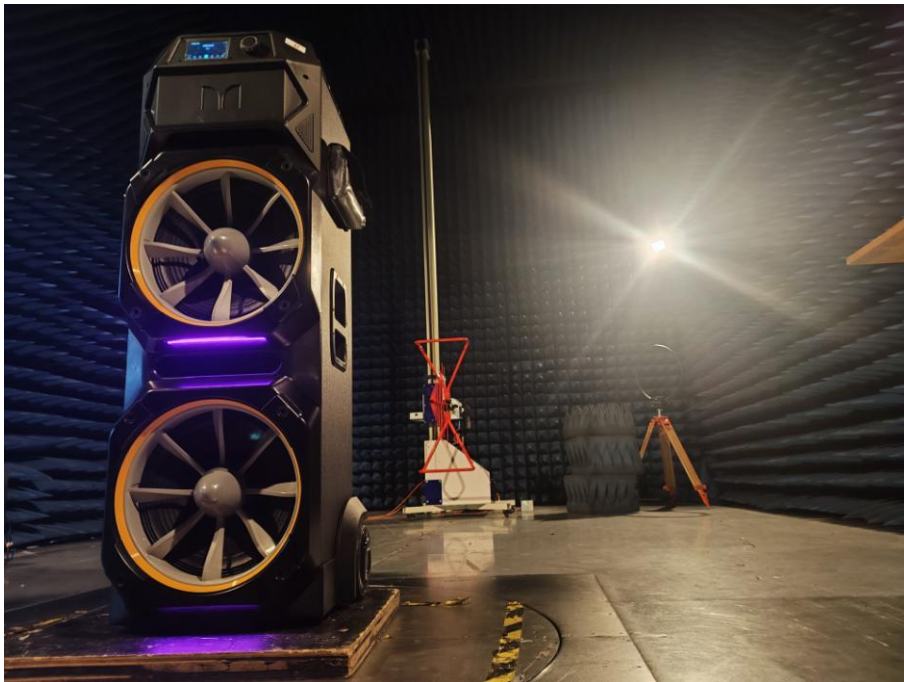

CE TEST SETUP

RE TEST SETUP

Model No.: MNGI30

RE TEST SETUP