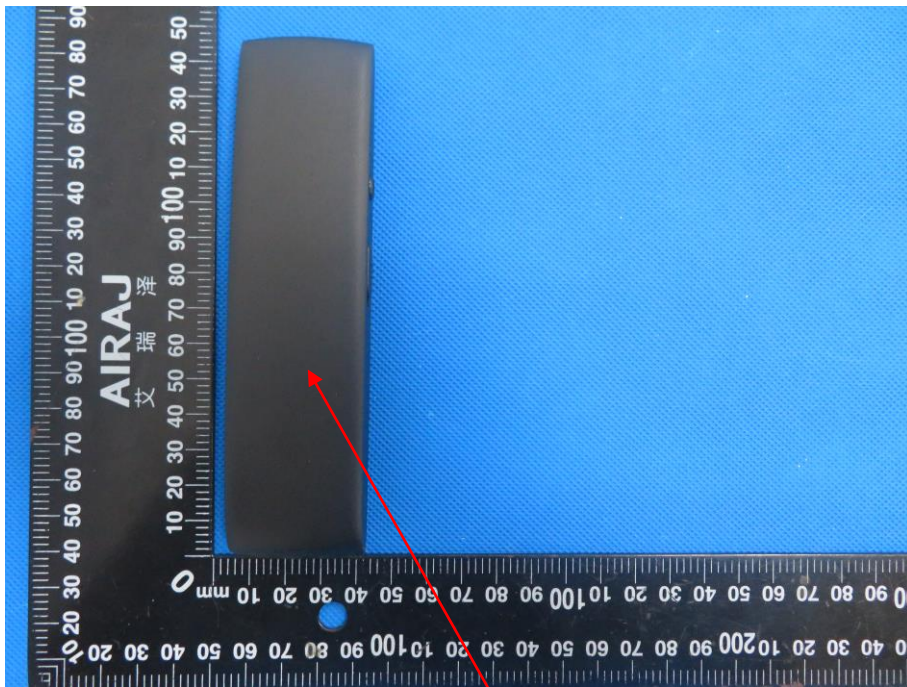

Label & label location

10mm*20mm

Dog Training Collar
FCC ID:2BA8XFN-T01