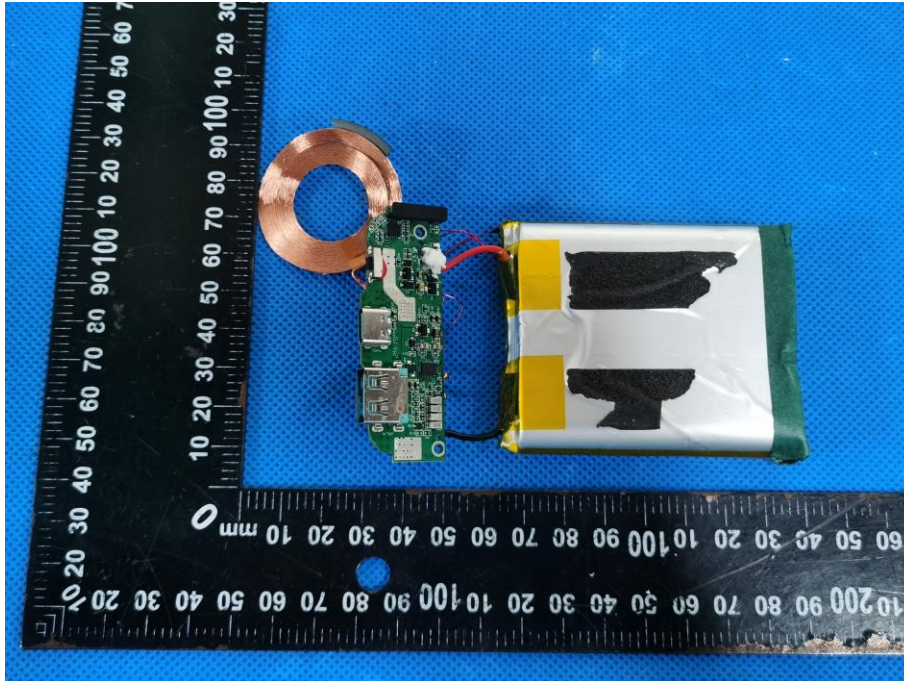

FCC ID: 2BA8X-JRW020

### EUT PHOTO(Internal Photos)

\*\*\*\*\* END OF REPORT \*\*\*\*\*