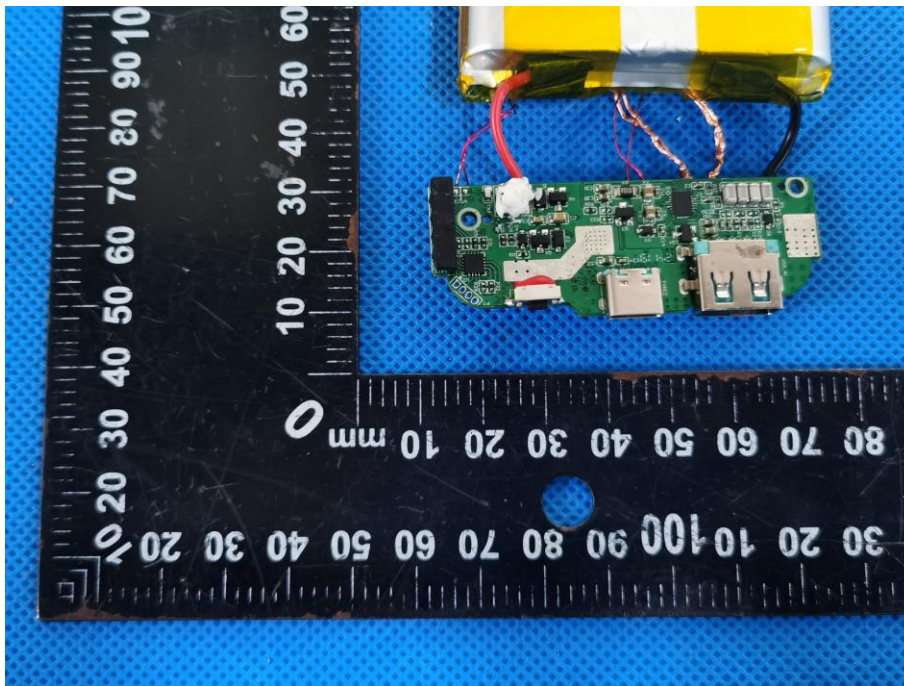

FCC ID: 2BA8X-JRW020

### EUT PHOTO(Internal Photos)

\*\*\*\*\* END OF REPORT \*\*\*\*\*