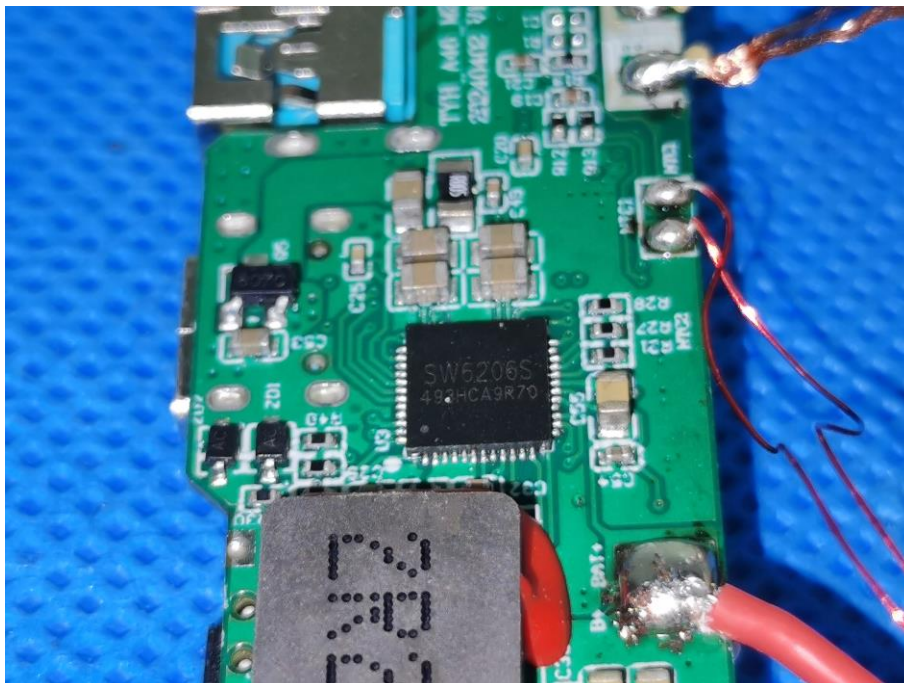

FCC ID: 2BA8X-JRW020

### EUT PHOTO(Internal Photos)

\*\*\*\*\* END OF REPORT \*\*\*\*\*