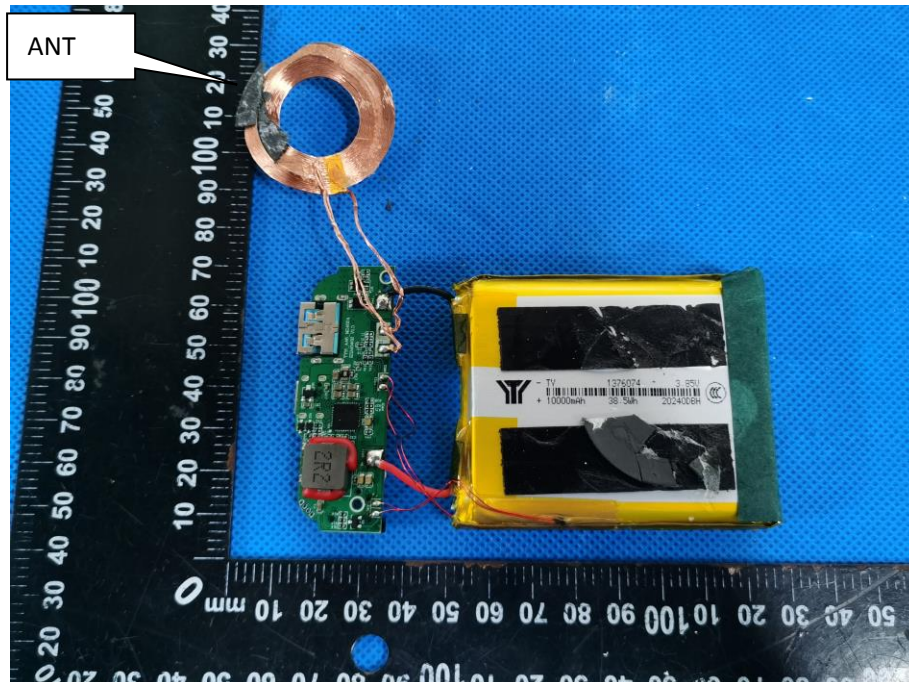

FCC ID: 2BA8X-JRW020

### EUT PHOTO(Internal Photos)

\*\*\*\*\* END OF REPORT \*\*\*\*\*