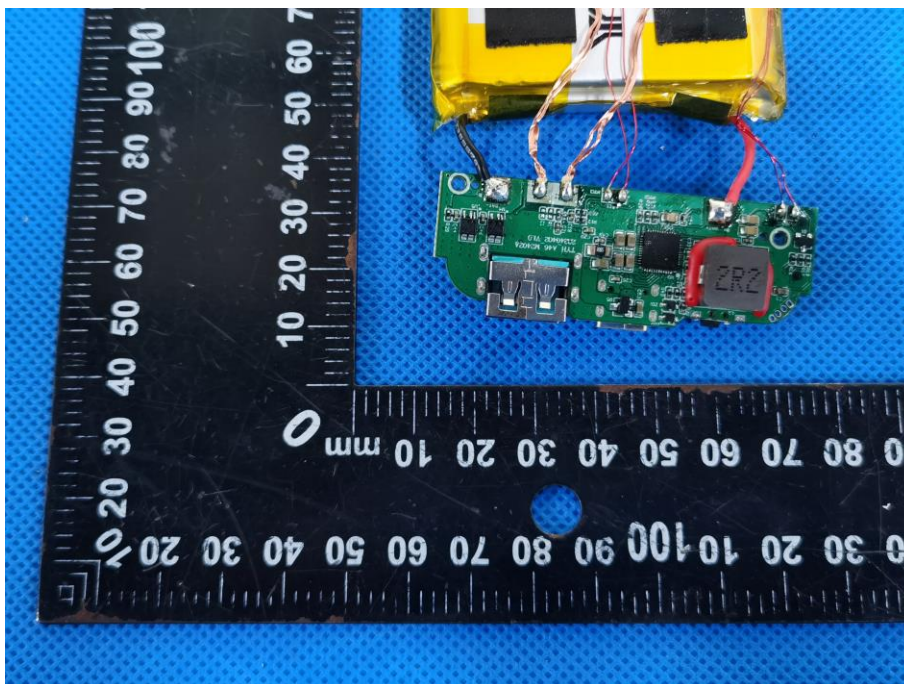

FCC ID: 2BA8X-JRW020

### EUT PHOTO(Internal Photos)

\*\*\*\*\* END OF REPORT \*\*\*\*\*