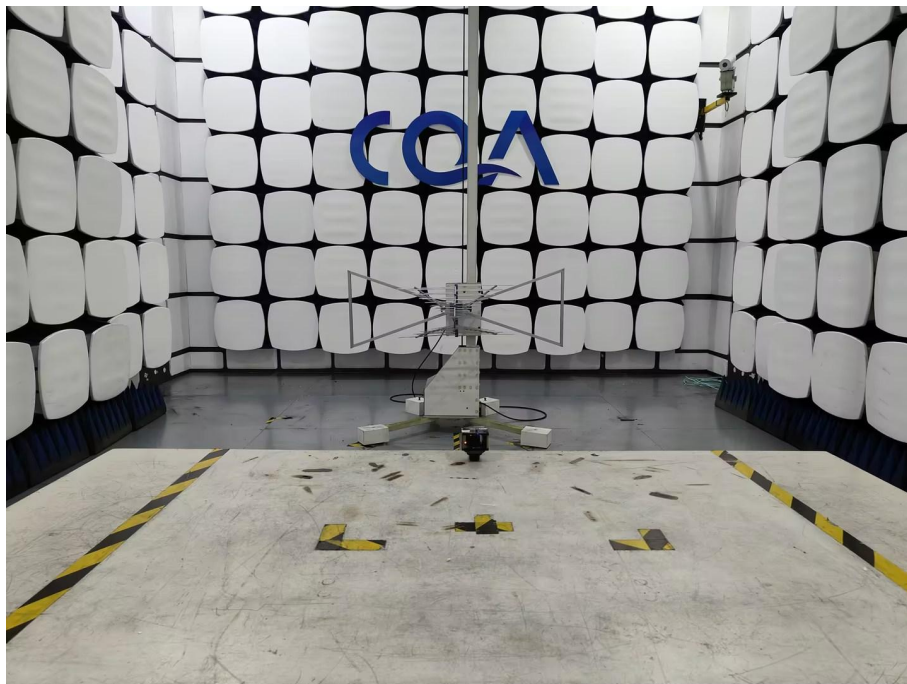

# 1 Photographs - EUT Test Setup

## 1.1 Radiated Emission

9kHz~30MHz:

30MHz~1GHz:

## 1.2 Conducted Emission