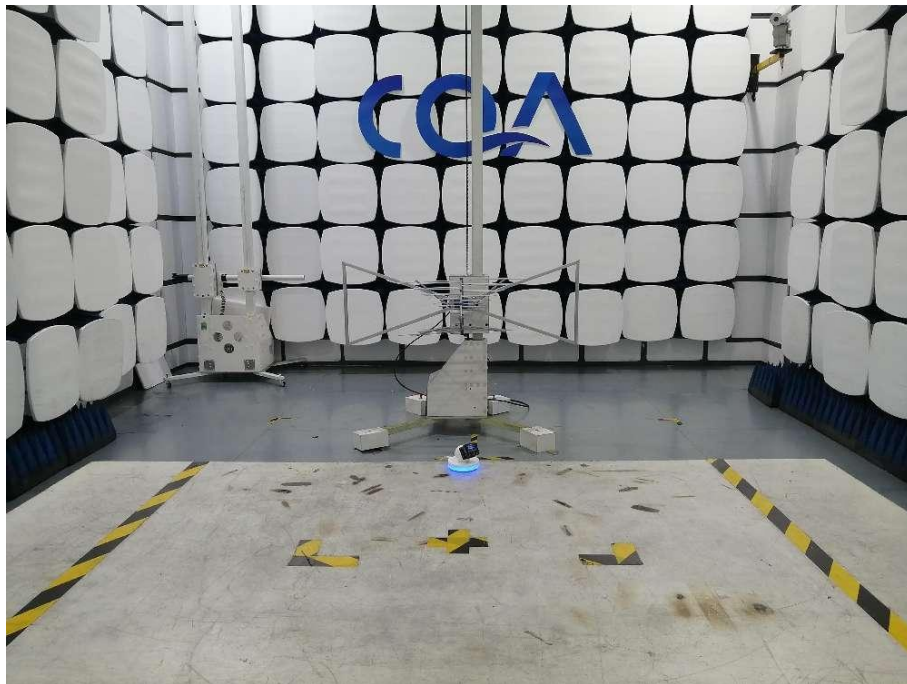

1 Photographs - EUT Test Setup

1.1 Radiated Emission

9kHz~30MHz:

30MHz~1GHz:

1.2 Conducted Emission