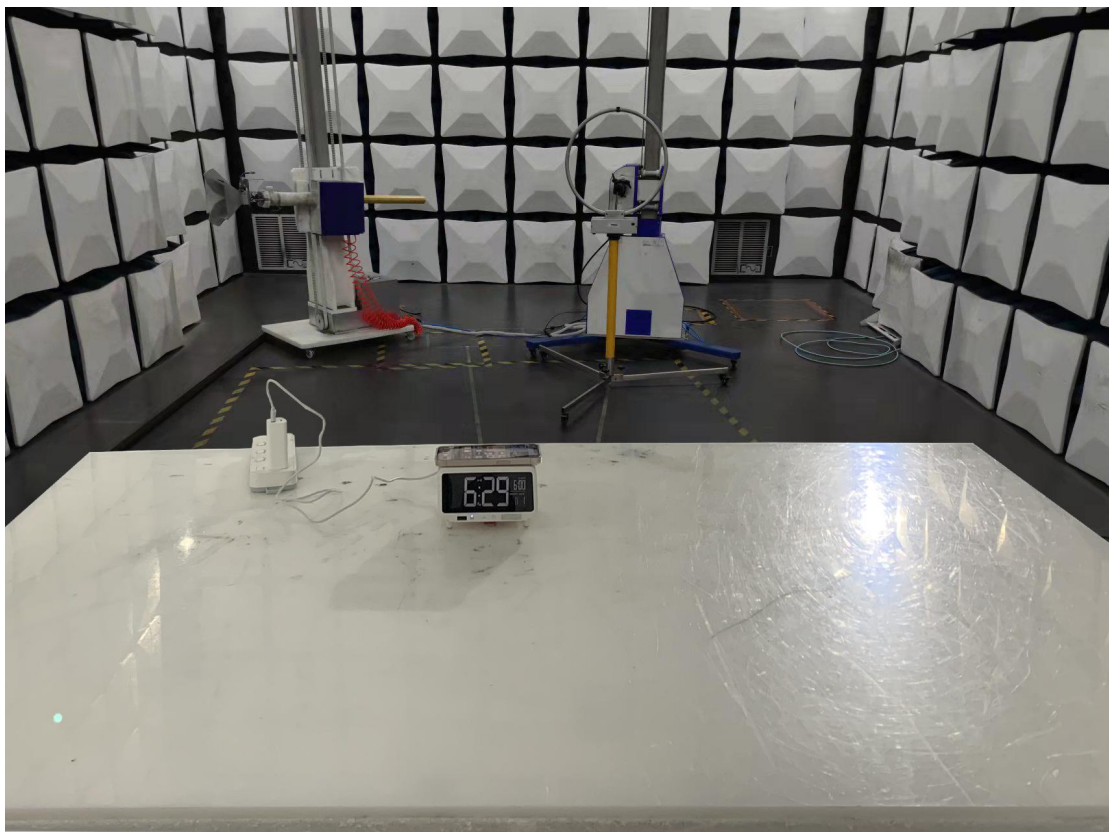

Blow 1GHz for radiated emission test setup

CE