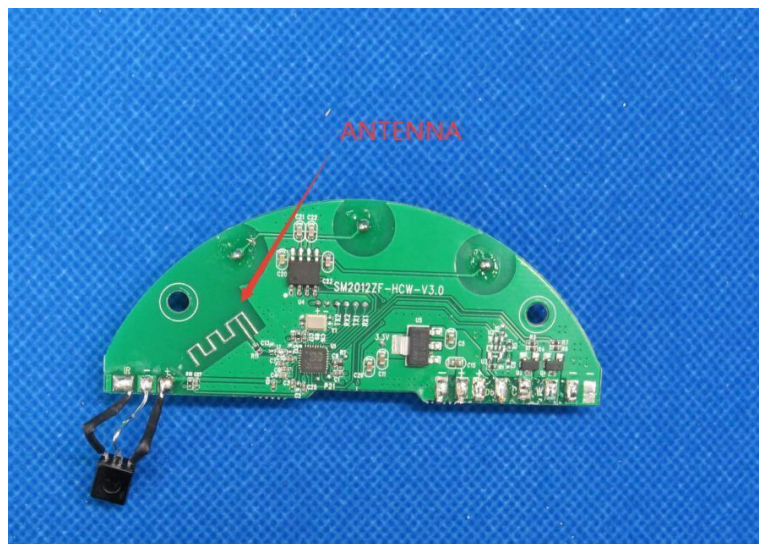

Product Name: Portable luminaires

Model No.: T1001

EUT Constructional Details

Internal Photo

-----End-----