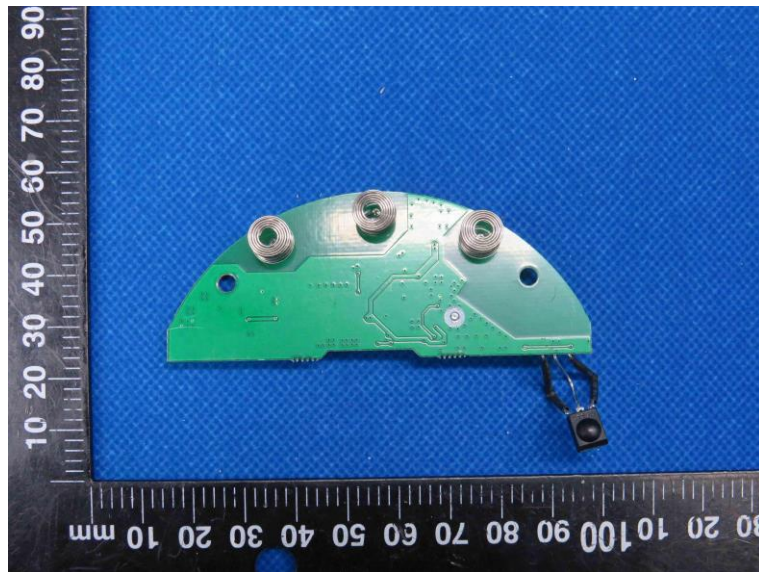

Product Name: Portable luminaires

Model No.: T1001

EUT Constructional Details

Internal Photo

-----End-----