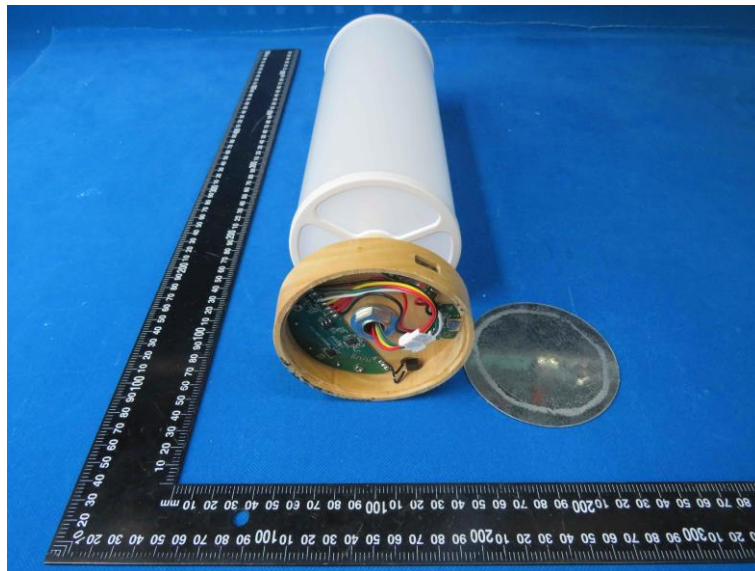

Product Name: Portable luminaires

Model No.: T1001

EUT Constructional Details

Internal Photo

-----End-----