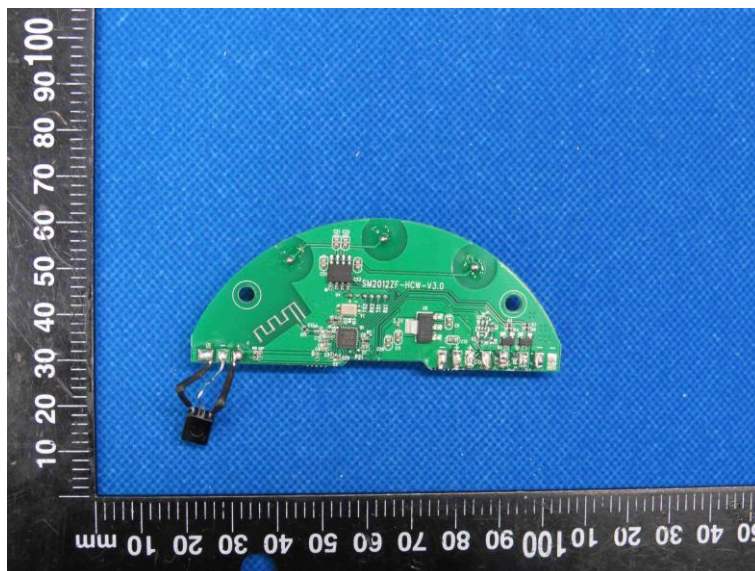

Product Name: Portable luminaires

Model No.: T1001

EUT Constructional Details

Internal Photo

-----End-----