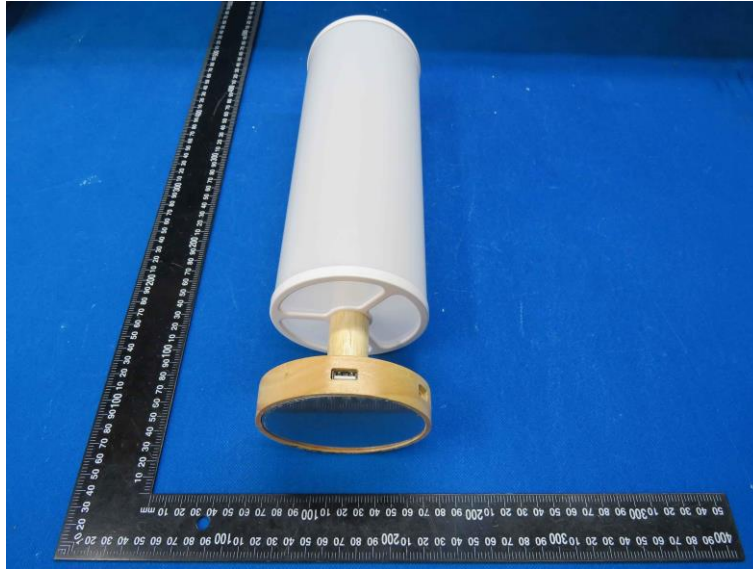

Product Name: Portable luminaires

Model No.: T1001

### External Photo

-----End-----