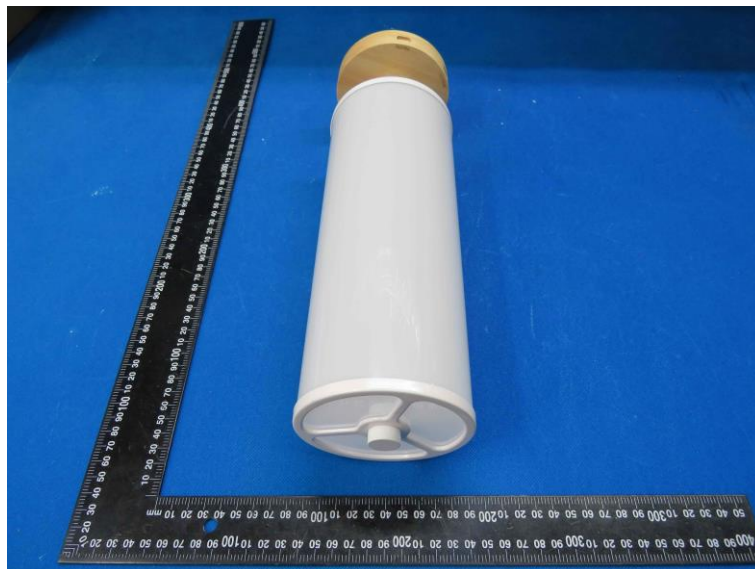

Product Name: Portable luminaires

Model No.: T1001

### External Photo

-----End-----