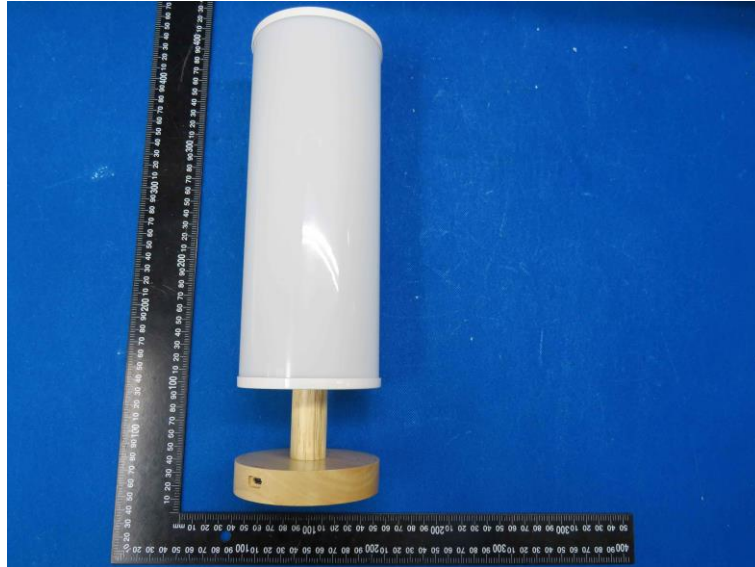

Product Name: Portable luminaires

Model No.: T1001

### External Photo

-----End-----