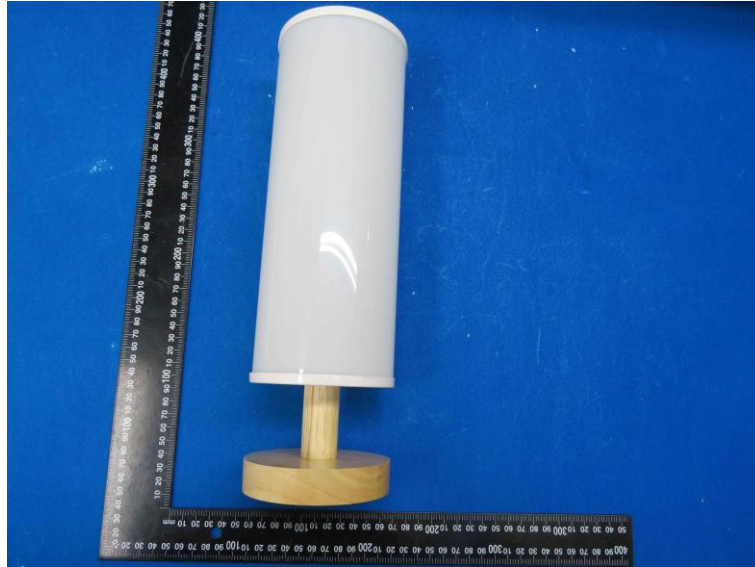

Product Name: Portable luminaires

Model No.: T1001

### External Photo

-----End-----