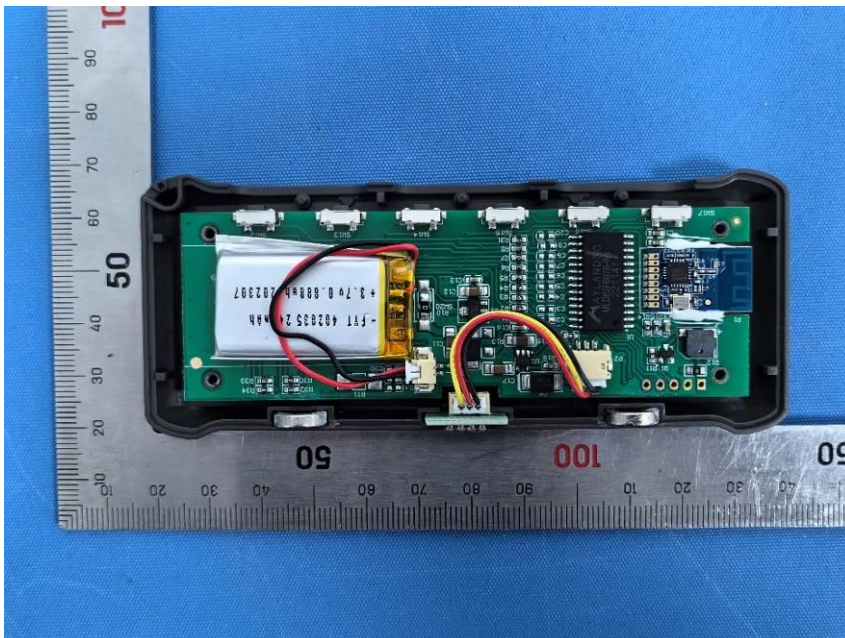

Internal Photos for KSCR2310001788AT

Model No.: SW419, SW417

EUT Constructional Details (EUT Photos)

SW419

SW417