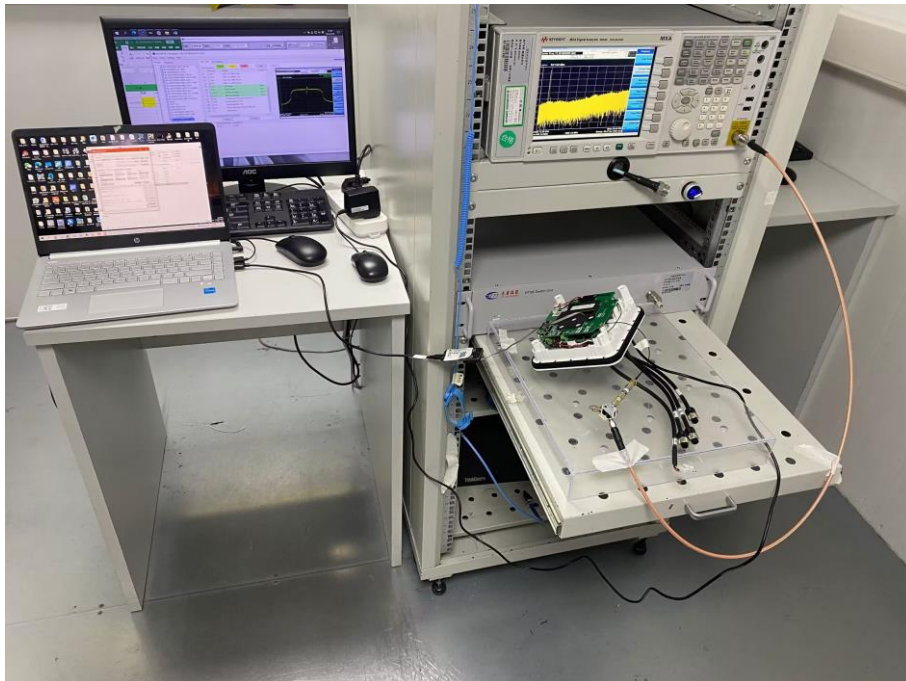

## TEST SETUP PHOTOS

### 1 Radiated Test Photo

Below 30MHz

30MHz-1GHz

Close-up

Above 1GHz

Close-up

## 2 Conducted Test Photo

Conducted Test-BLE

Conducted Test-2.4G WIFI