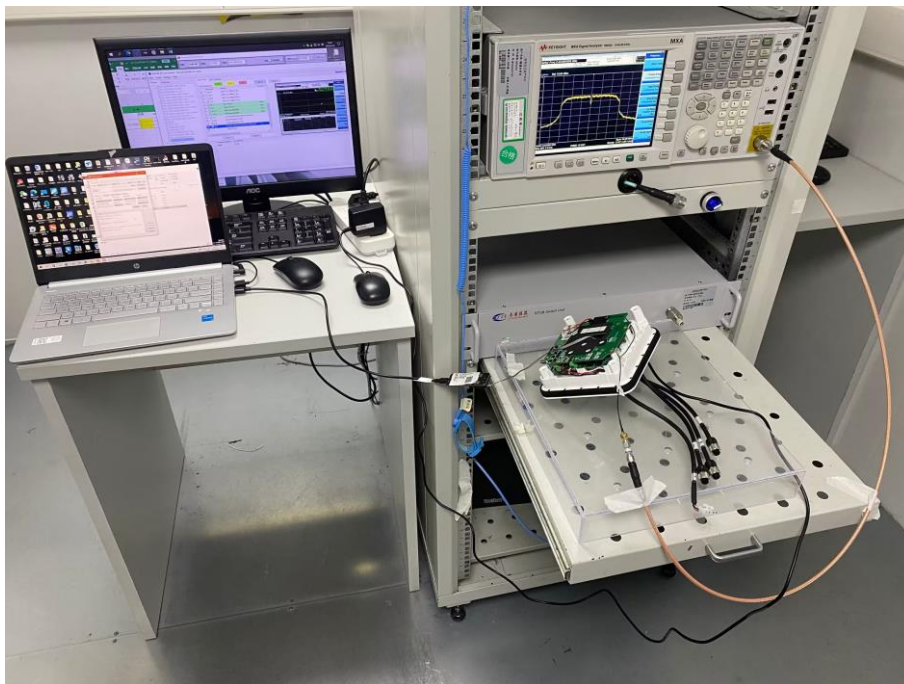

## TEST SETUP PHOTOS

### 1 Radiated Test Photo

Below 30MHz

30MHz-1GHz

Close-up

Above 1GHz

Close-up

## 2 Conducted Test Photo

Conducted Test-BLE

Conducted Test-2.4G WIFI