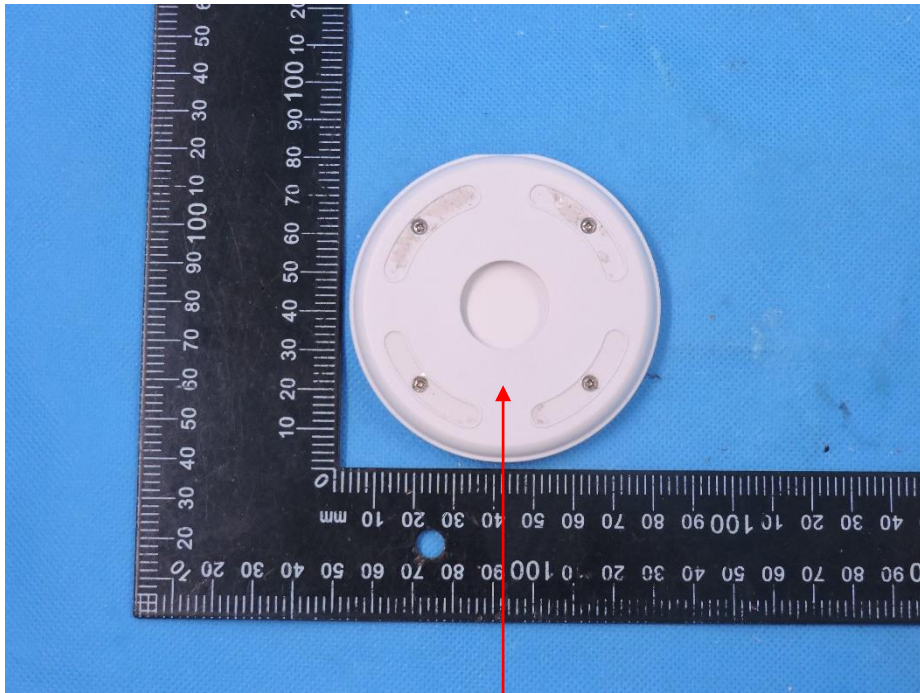

## FCC Label

W:5mm

Smart Watch Charging Dock

Model name: EZE-AW

FCC ID: 2BA6N-EZE-AW

L:10mm

## FCC Label

W:5mm

Smart Watch Charging Dock

Model name: E5

FCC ID: 2BA6N-EZE-AW

L:10mm

## FCC Label

W:5mm

Smart Watch Charging Dock

Model name: E7

FCC ID: 2BA6N-EZE-AW

L:10mm