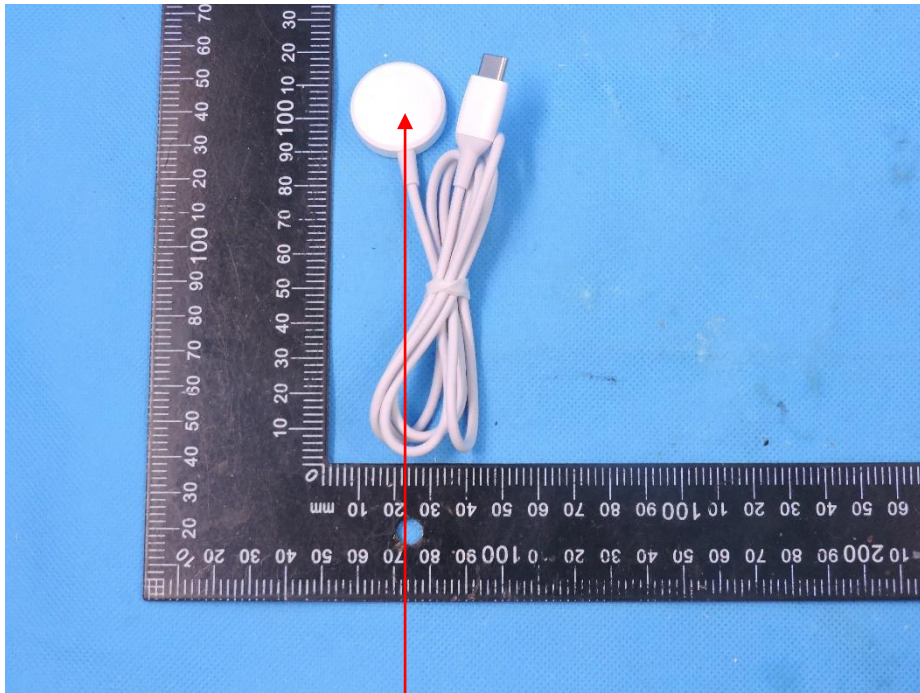

## FCC Label

W:5mm

Smart Watch Charging Dock

Model name: EZE-AW

FCC ID: 2BA6N-EZE-AW

L:10mm

## FCC Label

W:5mm

Smart Watch Charging Dock

Model name: E5

FCC ID: 2BA6N-EZE-AW

L:10mm

## FCC Label

W:5mm

Smart Watch Charging Dock

Model name: E7

FCC ID: 2BA6N-EZE-AW

L:10mm