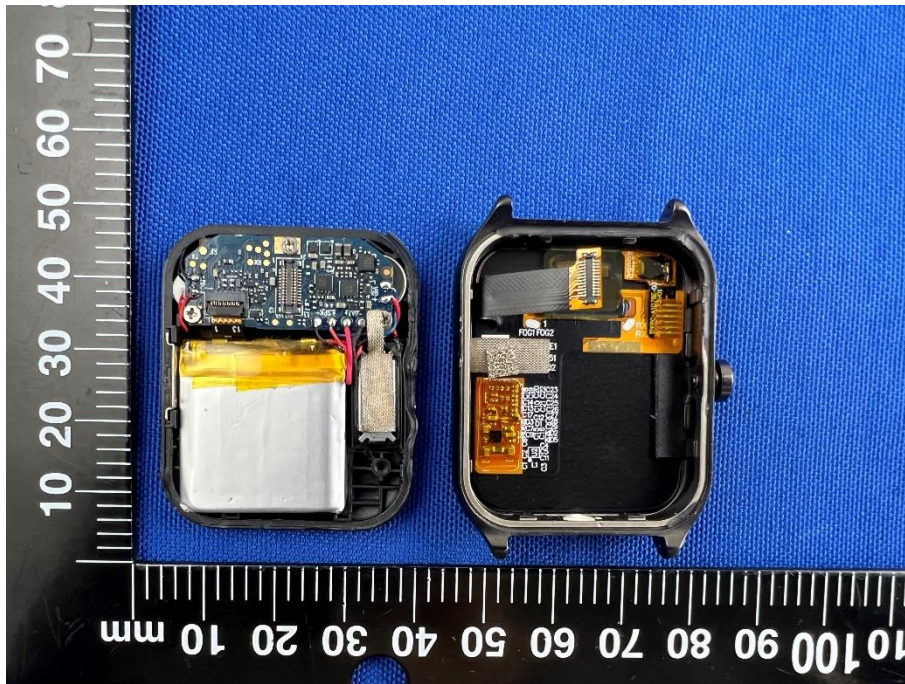

EUT INTERNAL PHOTOS

EUT UNCOVER VIEW 1

EUT UNCOVER VIEW 2

MAIN BOARD TOP VIEW

MAIN BOARD REAR VIEW

BATTERY (FRONT)

BATTERY (REAR)

--BLANK BELOW--