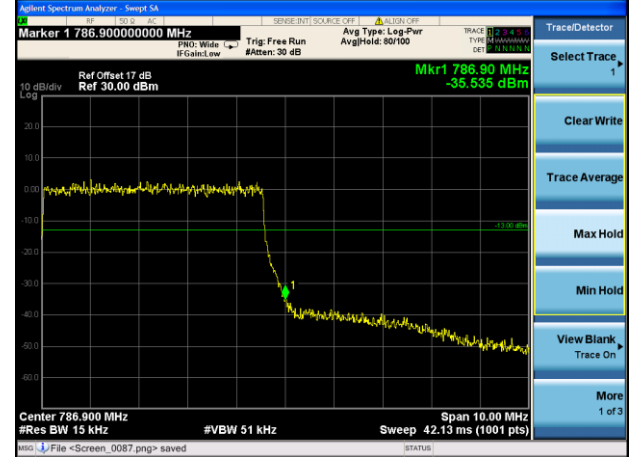

Test Mode: LTE Band 13 / 5MHz / 1RB / QPSK

Lowest channel

Highest channel

Test Mode: LTE Band 13 / 5MHz / 25RB / QPSK

Lowest channel

Highest channel

Test Mode: LTE Band 13 / 10MHz / 1RB / QPSK

Middle channel

Middle channel

Test Mode: LTE Band 13 / 10MHz / 50RB / QPSK

Middle channel

Middle channel

Test Mode: LTE Band 13 / 5MHz / 1RB / 16-QAM

Lowest channel

Highest channel

Test Mode: LTE Band 13 / 5MHz / 25RB / 16-QAM

Lowest channel

Highest channel

Test Mode: LTE Band 13 / 10MHz / 1RB / 16-QAM

Middle channel

Middle channel

Test Mode: LTE Band 13 / 10MHz / 50RB / 16-QAM

Middle channel

Middle channel