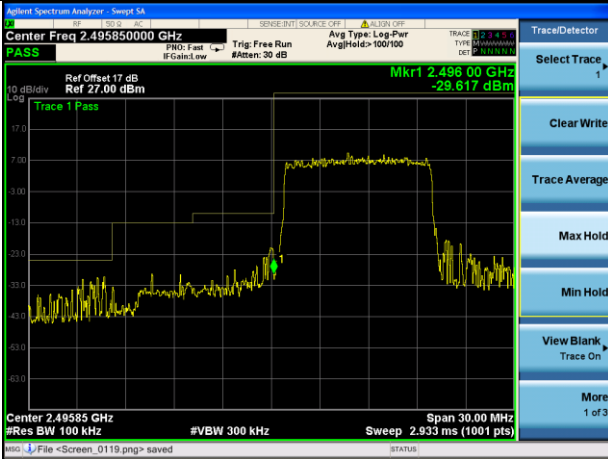

Lowest channel

Highest channel

Test Mode: LTE Band 17 / 10MHz / 1RB / 16-QAM

Lowest channel

Highest channel

Test Mode: LTE Band 17 / 10MHz / 50RB / 16-QAM

Lowest channel

Highest channel

Test Mode: LTE Band 41 / 5MHz / 1RB / QPSK

Lowest channel

Highest channel

Test Mode: LTE Band 41 / 5MHz / 25RB / QPSK

Lowest channel

Highest channel

Test Mode: LTE Band 41 / 10MHz / 1RB / QPSK

Lowest channel

Highest channel

Test Mode: LTE Band 41 / 10MHz / 50RB / QPSK

Lowest channel

Highest channel