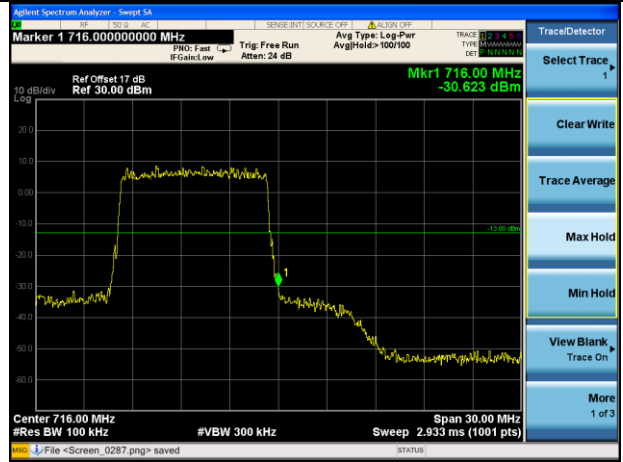

Lowest channel

Highest channel

Test Mode: LTE Band 13 / 10MHz / 1RB / 16-QAM

Middle channel

Middle channel

Test Mode: LTE Band 13 / 10MHz / 50RB / 16-QAM

Middle channel

Middle channel

Test Mode: LTE Band 17 / 5MHz / 1RB / QPSK

Lowest channel

Highest channel

Test Mode: LTE Band 17 / 5MHz / 25RB / QPSK

Lowest channel

Highest channel

Test Mode: LTE Band 17 / 10MHz / 1RB / QPSK

Lowest channel

Highest channel

Test Mode: LTE Band 17 / 10MHz / 50RB / QPSK

Lowest channel

Highest channel

Test Mode: LTE Band 17 / 5MHz / 1RB / 16-QAM

Lowest channel

Highest channel

Test Mode: LTE Band 17 / 5MHz / 25RB / 16-QAM

Lowest channel

Highest channel

Test Mode: LTE Band 17 / 10MHz / 1RB / 16-QAM

Lowest channel

Highest channel

Test Mode: LTE Band 17 / 10MHz / 50RB / 16-QAM

Lowest channel

Highest channel