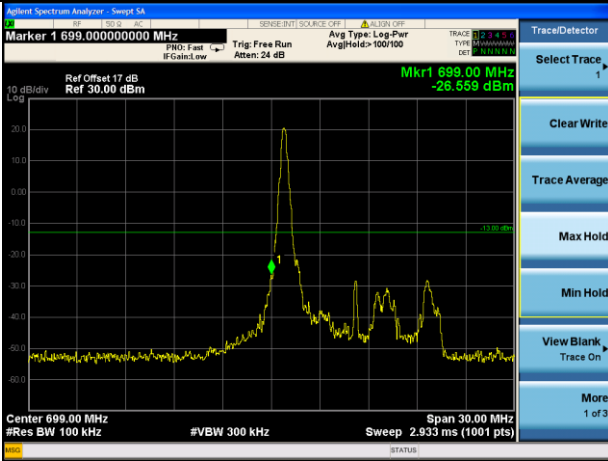

Test Mode: LTE Band 12 / 1.4MHz / 1RB / QPSK

Lowest channel

Highest channel

Test Mode: LTE Band 12 / 1.4MHz / 6RB / QPSK

Lowest channel

Highest channel

Test Mode: LTE Band 12 / 3MHz / 1RB / QPSK

Lowest channel

Highest channel

Test Mode: LTE Band 12 / 3MHz / 15RB / QPSK

Lowest channel

Highest channel

Test Mode: LTE Band 12 / 5MHz / 1RB / QPSK

Lowest channel

Highest channel

Test Mode: LTE Band 12 / 5MHz / 25RB / QPSK

Lowest channel

Highest channel

Test Mode: LTE Band 12 / 10MHz / 1 RB / QPSK

Lowest channel

Highest channel

Test Mode: LTE Band 12 / 10MHz / 50RB / QPSK

Lowest channel

Highest channel

Test Mode: LTE Band 12 / 1.4MHz / 1RB / 16-QAM

Lowest channel

Highest channel

Test Mode: LTE Band 12 / 1.4MHz / 6RB / 16-QAM

Lowest channel

Highest channel

Test Mode: LTE Band 12 / 3MHz / 1RB / 16-QAM

Lowest channel