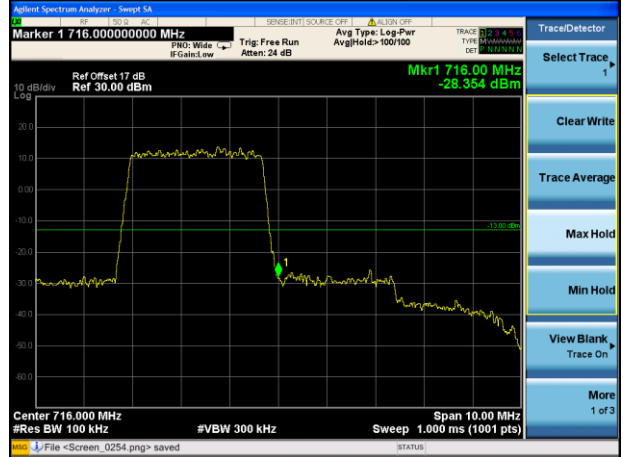

Test Mode: LTE Band 12 / 1.4MHz / 1RB / QPSK

Lowest channel

Highest channel

Test Mode: LTE Band 12 / 1.4MHz / 6RB / QPSK

Lowest channel

Highest channel

Test Mode: LTE Band 12 / 3MHz / 1RB / QPSK

Lowest channel

Highest channel

Test Mode: LTE Band 12 / 3MHz / 15RB / QPSK

Lowest channel

Highest channel

Test Mode: LTE Band 12 / 5MHz / 1RB / QPSK

Lowest channel

Highest channel

Test Mode: LTE Band 12 / 5MHz / 25RB / QPSK

Lowest channel

Highest channel

Test Mode: LTE Band 12 / 10MHz / 1 RB / QPSK

Lowest channel

Highest channel

Test Mode: LTE Band 12 / 10MHz / 50RB / QPSK

Lowest channel

Highest channel