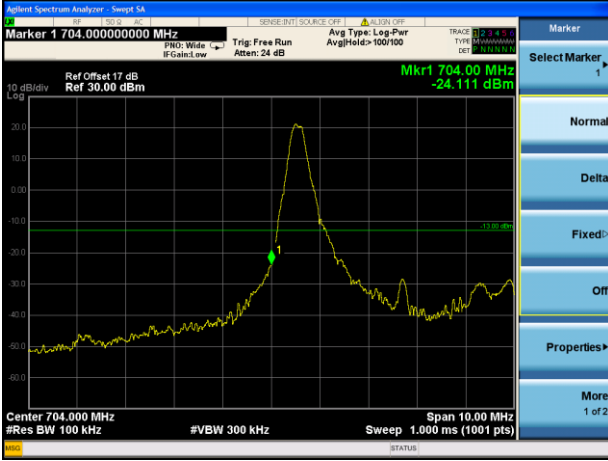

Middle channel

Test Mode: LTE Band 13 / 10MHz / 50RB / QPSK

Middle channel

Middle channel

Test Mode: LTE Band 13 / 5MHz / 1RB / 16-QAM

Lowest channel

Highest channel

Test Mode: LTE Band 13 / 5MHz / 25RB / 16-QAM

Lowest channel

Highest channel

Test Mode: LTE Band 13 / 10MHz / 1RB / 16-QAM

Middle channel

Middle channel

Test Mode: LTE Band 13 / 10MHz / 50RB / 16-QAM

Middle channel

Middle channel

Test Mode: LTE Band 17 / 5MHz / 1RB / QPSK

Lowest channel

Highest channel

Test Mode: LTE Band 17 / 5MHz / 25RB / QPSK

Lowest channel

Highest channel

Test Mode: LTE Band 17 / 10MHz / 1RB / QPSK

Lowest channel

Highest channel

Test Mode: LTE Band 17 / 10MHz / 50RB / QPSK

Lowest channel

Highest channel

Test Mode: LTE Band 17 / 5MHz / 1RB / 16-QAM

Lowest channel

Highest channel

Test Mode: LTE Band 17 / 5MHz / 25RB / 16-QAM