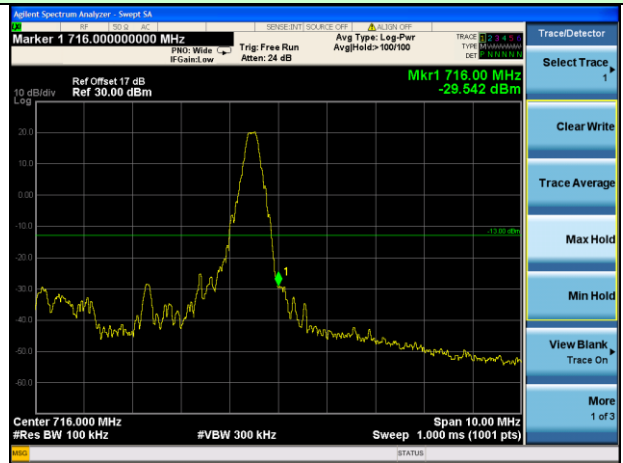

Test Mode: LTE Band 17 / 5MHz / 1RB / QPSK

Lowest channel

Highest channel

Test Mode: LTE Band 17 / 5MHz / 25RB / QPSK

Lowest channel

Highest channel

Test Mode: LTE Band 17 / 10MHz / 1RB / QPSK

Lowest channel

Highest channel

Test Mode: LTE Band 17 / 10MHz / 50RB / QPSK

Lowest channel

Highest channel

Test Mode: LTE Band 17 / 5MHz / 1RB / 16-QAM

Lowest channel

Highest channel

Test Mode: LTE Band 17 / 5MHz / 25RB / 16-QAM

Lowest channel

Highest channel

Test Mode: LTE Band 17 / 10MHz / 1RB / 16-QAM

Lowest channel

Highest channel

Test Mode: LTE Band 17 / 10MHz / 50RB / 16-QAM

Lowest channel

Highest channel