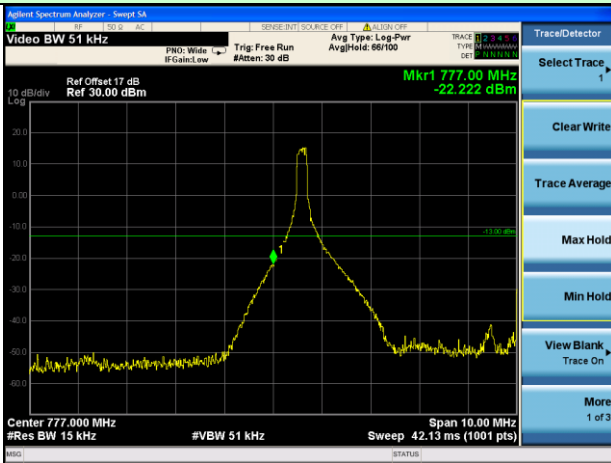

Test Mode: LTE Band 13 / 5MHz / 1RB / QPSK

Lowest channel

Highest channel

Test Mode: LTE Band 13 / 5MHz / 25RB / QPSK

Lowest channel

Highest channel

Test Mode: LTE Band 13 / 10MHz / 1RB / QPSK

Middle channel

Middle channel

Test Mode: LTE Band 13 / 10MHz / 50RB / QPSK

Middle channel

Middle channel

Test Mode: LTE Band 13 / 5MHz / 1RB / 16-QAM

Lowest channel

Highest channel

Test Mode: LTE Band 13 / 5MHz / 25RB / 16-QAM

Lowest channel

Highest channel

Test Mode: LTE Band 13 / 10MHz / 1RB / 16-QAM

Middle channel

Middle channel

Test Mode: LTE Band 13 / 10MHz / 50RB / 16-QAM

Middle channel

Middle channel