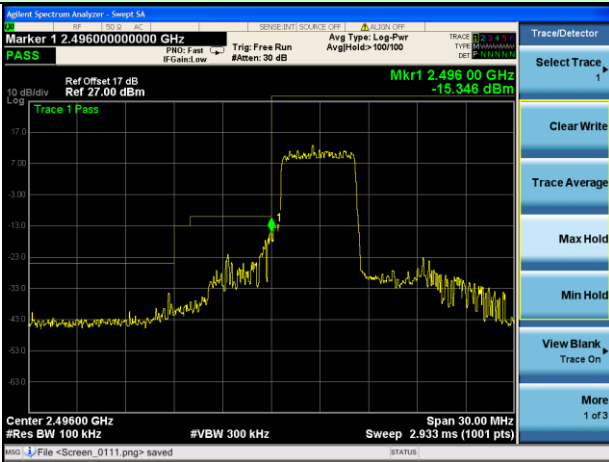

Lowest channel

Highest channel

Test Mode: LTE Band 17 / 10MHz / 1RB / 16-QAM

Lowest channel

Highest channel

Test Mode: LTE Band 17 / 10MHz / 50RB / 16-QAM

Lowest channel

Highest channel

Test Mode: LTE Band 41 / 5MHz / 1RB / QPSK

Lowest channel

Highest channel

Test Mode: LTE Band 41 / 5MHz / 25RB / QPSK

Lowest channel

Highest channel

Test Mode: LTE Band 41 / 10MHz / 1RB / QPSK

Lowest channel

Highest channel

Test Mode: LTE Band 41 / 10MHz / 50RB / QPSK

Lowest channel

Highest channel