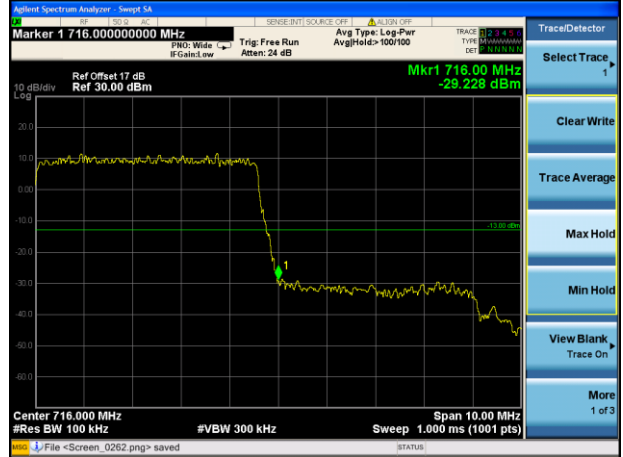

Test Mode: LTE Band 12 / 1.4MHz / 1RB / QPSK

Lowest channel

Highest channel

Test Mode: LTE Band 12 / 1.4MHz / 6RB / QPSK

Lowest channel

Highest channel

Test Mode: LTE Band 12 / 3MHz / 1RB / QPSK

Lowest channel

Highest channel

Test Mode: LTE Band 12 / 3MHz / 15RB / QPSK

Lowest channel

Highest channel

Test Mode: LTE Band 12 / 5MHz / 1RB / QPSK

Lowest channel

Highest channel

Test Mode: LTE Band 12 / 5MHz / 25RB / QPSK

Lowest channel

Highest channel

Test Mode: LTE Band 12 / 10MHz / 1 RB / QPSK

Lowest channel

Highest channel

Test Mode: LTE Band 12 / 10MHz / 50RB / QPSK

Lowest channel

Highest channel

Test Mode: LTE Band 12 / 1.4MHz / 1RB / 16-QAM

Lowest channel

Highest channel

Test Mode: LTE Band 12 / 1.4MHz / 6RB / 16-QAM

Lowest channel

Highest channel

Test Mode: LTE Band 12 / 3MHz / 1RB / 16-QAM

Lowest channel