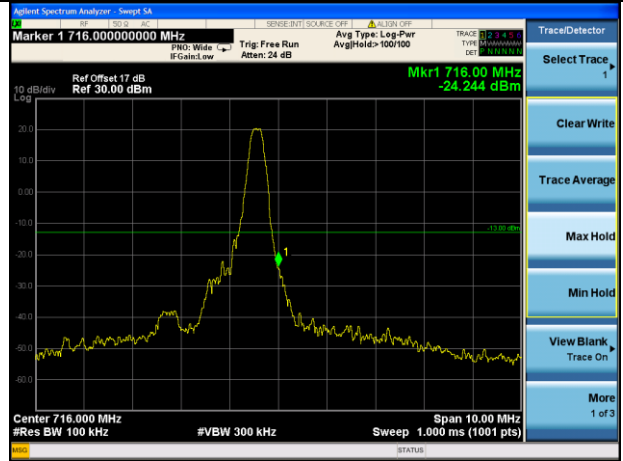

Highest channel

Test Mode: LTE Band 12 / 3MHz / 15RB / QPSK

Lowest channel

Highest channel

Test Mode: LTE Band 12 / 5MHz / 1RB / QPSK

Lowest channel

Highest channel

Test Mode: LTE Band 12 / 5MHz / 25RB / QPSK

Lowest channel

Highest channel

Test Mode: LTE Band 12 / 10MHz / 1 RB / QPSK

Lowest channel

Highest channel

Test Mode: LTE Band 12 / 10MHz / 50RB / QPSK

Lowest channel

Highest channel

Test Mode: LTE Band 12 / 1.4MHz / 1RB / 16-QAM

Lowest channel

Highest channel

Test Mode: LTE Band 12 / 1.4MHz / 6RB / 16-QAM

Lowest channel

Highest channel

Test Mode: LTE Band 12 / 3MHz / 1RB / 16-QAM

Lowest channel

Highest channel

Test Mode: LTE Band 12 / 3MHz / 15RB / 16-QAM

Lowest channel

Highest channel

Test Mode: LTE Band 12 / 5MHz / 1 RB / 16-QAM

Lowest channel

Highest channel

Test Mode: LTE Band 12 / 5MHz / 25RB / 16-QAM