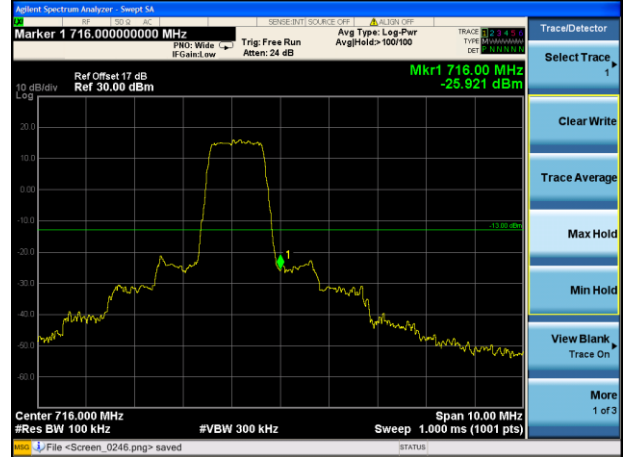

Test Mode: LTE Band 12 / 1.4MHz / 1RB / QPSK

Lowest channel

Highest channel

Test Mode: LTE Band 12 / 1.4MHz / 6RB / QPSK

Lowest channel

Highest channel

Test Mode: LTE Band 12 / 3MHz / 1RB / QPSK

Lowest channel

Highest channel

Test Mode: LTE Band 12 / 3MHz / 15RB / QPSK

Lowest channel

Highest channel

Test Mode: LTE Band 12 / 5MHz / 1RB / QPSK

Lowest channel

Highest channel

Test Mode: LTE Band 12 / 5MHz / 25RB / QPSK

Lowest channel

Highest channel

Test Mode: LTE Band 12 / 10MHz / 1 RB / QPSK

Lowest channel

Highest channel

Test Mode: LTE Band 12 / 10MHz / 50RB / QPSK

Lowest channel

Highest channel