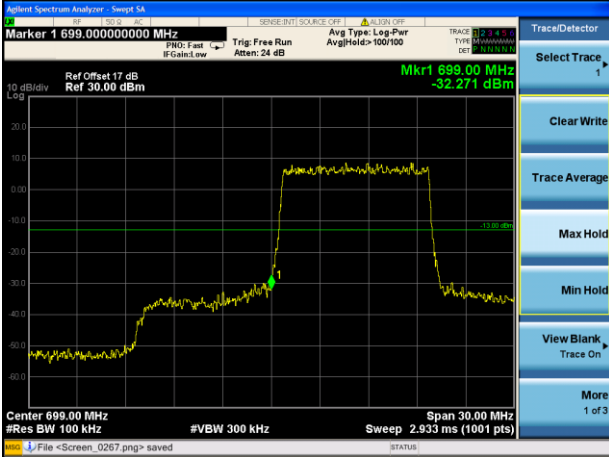

Highest channel

Test Mode: LTE Band 12 / 3MHz / 15RB / 16-QAM

Lowest channel

Highest channel

Test Mode: LTE Band 12 / 5MHz / 1 RB / 16-QAM

Lowest channel

Highest channel

Test Mode: LTE Band 12 / 5MHz / 25RB / 16-QAM

Lowest channel

Highest channel

Test Mode: LTE Band 12 / 10MHz / 1RB / 16-QAM

Lowest channel

Highest channel

Test Mode: LTE Band 12 / 10MHz / 50RB / 16-QAM

Lowest channel

Highest channel

Test Mode: LTE Band 13 / 5MHz / 1RB / QPSK

Lowest channel

Highest channel

Test Mode: LTE Band 13 / 5MHz / 25RB / QPSK

Lowest channel

Highest channel

Test Mode: LTE Band 13 / 10MHz / 1RB / QPSK

Middle channel