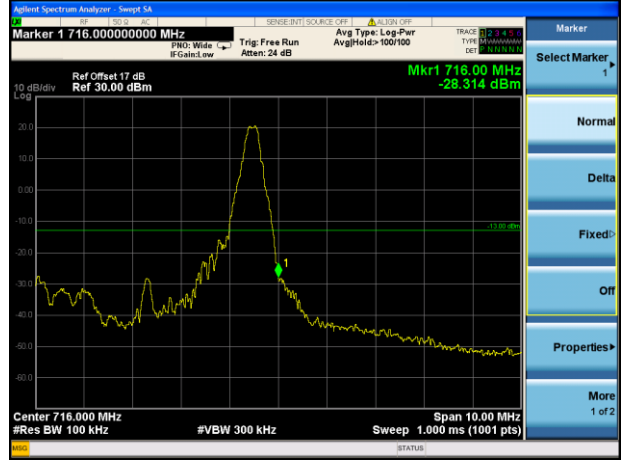

Middle channel

Test Mode: LTE Band 13 / 10MHz / 50RB / QPSK

Middle channel

Middle channel

Test Mode: LTE Band 13 / 5MHz / 1RB / 16-QAM

Lowest channel

Highest channel

Test Mode: LTE Band 13 / 5MHz / 25RB / 16-QAM

Lowest channel

Highest channel

Test Mode: LTE Band 13 / 10MHz / 1RB / 16-QAM

Middle channel

Middle channel

Test Mode: LTE Band 13 / 10MHz / 50RB / 16-QAM

Middle channel

Middle channel

Test Mode: LTE Band 17 / 5MHz / 1RB / QPSK

Lowest channel

Highest channel

Test Mode: LTE Band 17 / 5MHz / 25RB / QPSK

Lowest channel

Highest channel

Test Mode: LTE Band 17 / 10MHz / 1RB / QPSK

Lowest channel

Highest channel

Test Mode: LTE Band 17 / 10MHz / 50RB / QPSK

Lowest channel

Highest channel

Test Mode: LTE Band 17 / 5MHz / 1RB / 16-QAM

Lowest channel

Highest channel

Test Mode: LTE Band 17 / 5MHz / 25RB / 16-QAM