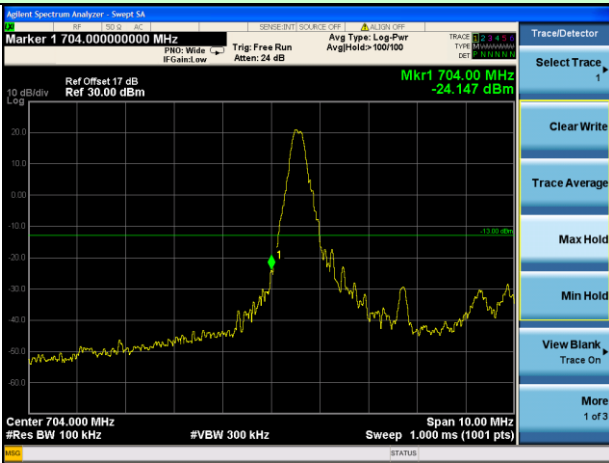

Test Mode: LTE Band 17 / 5MHz / 1RB / QPSK

Lowest channel

Highest channel

Test Mode: LTE Band 17 / 5MHz / 25RB / QPSK

Lowest channel

Highest channel

Test Mode: LTE Band 17 / 10MHz / 1RB / QPSK

Lowest channel

Highest channel

Test Mode: LTE Band 17 / 10MHz / 50RB / QPSK

Lowest channel

Highest channel

Test Mode: LTE Band 17 / 5MHz / 1RB / 16-QAM

Lowest channel

Highest channel

Test Mode: LTE Band 17 / 5MHz / 25RB / 16-QAM

Lowest channel

Highest channel

Test Mode: LTE Band 17 / 10MHz / 1RB / 16-QAM

Lowest channel

Highest channel

Test Mode: LTE Band 17 / 10MHz / 50RB / 16-QAM

Lowest channel

Highest channel