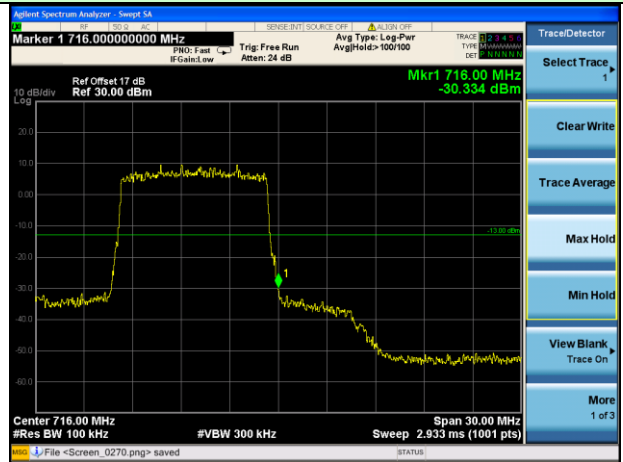

Highest channel

Test Mode: LTE Band 12 / 3MHz / 15RB / QPSK

Lowest channel

Highest channel

Test Mode: LTE Band 12 / 5MHz / 1RB / QPSK

Lowest channel

Highest channel

Test Mode: LTE Band 12 / 5MHz / 25RB / QPSK

Lowest channel

Highest channel

Test Mode: LTE Band 12 / 10MHz / 1 RB / QPSK

Lowest channel

Highest channel

Test Mode: LTE Band 12 / 10MHz / 50RB / QPSK

Lowest channel

Highest channel

Test Mode: LTE Band 12 / 1.4MHz / 1RB / 16-QAM

Lowest channel

Highest channel

Test Mode: LTE Band 12 / 1.4MHz / 6RB / 16-QAM

Lowest channel

Highest channel

Test Mode: LTE Band 12 / 3MHz / 1RB / 16-QAM

Lowest channel

Highest channel

Test Mode: LTE Band 12 / 3MHz / 15RB / 16-QAM

Lowest channel

Highest channel

Test Mode: LTE Band 12 / 5MHz / 1 RB / 16-QAM

Lowest channel

Highest channel

Test Mode: LTE Band 12 / 5MHz / 25RB / 16-QAM