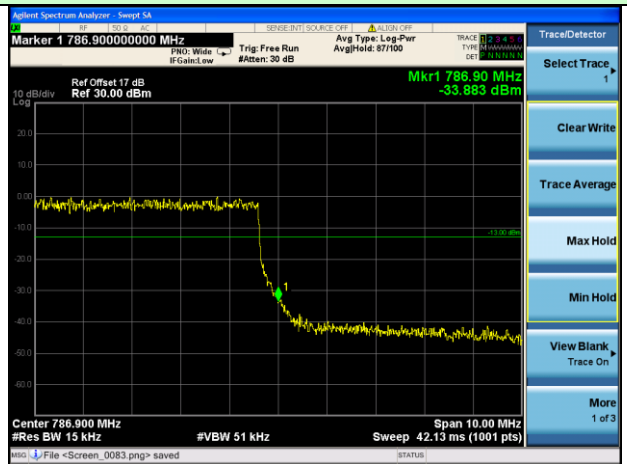

Middle channel

Test Mode: LTE Band 13 / 10MHz / 50RB / QPSK

Middle channel

Middle channel

Test Mode: LTE Band 13 / 5MHz / 1RB / 16-QAM

Lowest channel

Highest channel

Test Mode: LTE Band 13 / 5MHz / 25RB / 16-QAM

Lowest channel

Highest channel

Test Mode: LTE Band 13 / 10MHz / 1RB / 16-QAM

Middle channel

Middle channel

Test Mode: LTE Band 13 / 10MHz / 50RB / 16-QAM

Middle channel

Middle channel

Test Mode: LTE Band 17 / 5MHz / 1RB / QPSK

Lowest channel

Highest channel

Test Mode: LTE Band 17 / 5MHz / 25RB / QPSK

Lowest channel

Highest channel

Test Mode: LTE Band 17 / 10MHz / 1RB / QPSK

Lowest channel