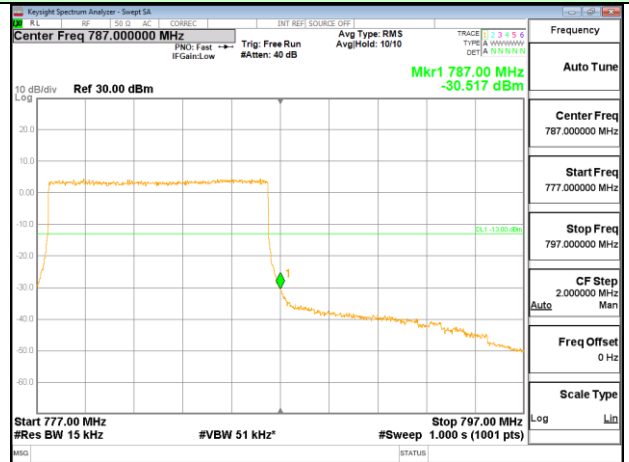

Lowest channel

Highest channel

Test Mode: LTE Band 12 / 10MHz / 1RB / 16-QAM

Lowest channel

Highest channel

Test Mode: LTE Band 12 / 10MHz / 50RB / 16-QAM

Lowest channel

Highest channel

Test Mode: LTE Band 13 / 5MHz / 1RB / QPSK

Lowest channel

Highest channel

Test Mode: LTE Band 13 / 5MHz / 25RB / QPSK

Lowest channel

Highest channel

Test Mode: LTE Band 13 / 10MHz / 1RB / QPSK

Middle channel

Middle channel

Test Mode: LTE Band 13 / 10MHz / 50RB / QPSK

Middle channel

Middle channel

Test Mode: LTE Band 13 / 5MHz / 1RB / 16-QAM

Lowest channel

Highest channel

Test Mode: LTE Band 13 / 5MHz / 25RB / 16-QAM

Lowest channel

Highest channel

Test Mode: LTE Band 13 / 10MHz / 1RB / 16-QAM

Middle channel

Middle channel

Test Mode: LTE Band 13 / 10MHz / 50RB / 16-QAM

Middle channel

Middle channel