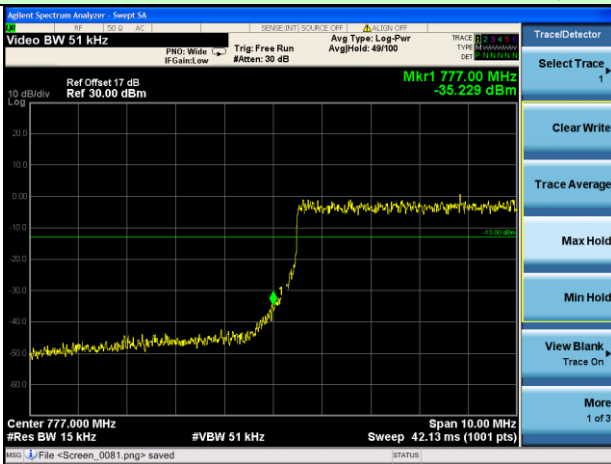

Middle channel

Test Mode: LTE Band 13 / 10MHz / 50RB / QPSK

Middle channel

Middle channel

Test Mode: LTE Band 13 / 5MHz / 1RB / 16-QAM

Lowest channel

Highest channel

Test Mode: LTE Band 13 / 5MHz / 25RB / 16-QAM

Lowest channel

Highest channel

Test Mode: LTE Band 13 / 10MHz / 1RB / 16-QAM

Middle channel

Middle channel

Test Mode: LTE Band 13 / 10MHz / 50RB / 16-QAM

Middle channel

Middle channel

Test Mode: LTE Band 17 / 5MHz / 1RB / QPSK

Lowest channel

Highest channel

Test Mode: LTE Band 17 / 5MHz / 25RB / QPSK

Lowest channel

Highest channel

Test Mode: LTE Band 17 / 10MHz / 1RB / QPSK

Lowest channel