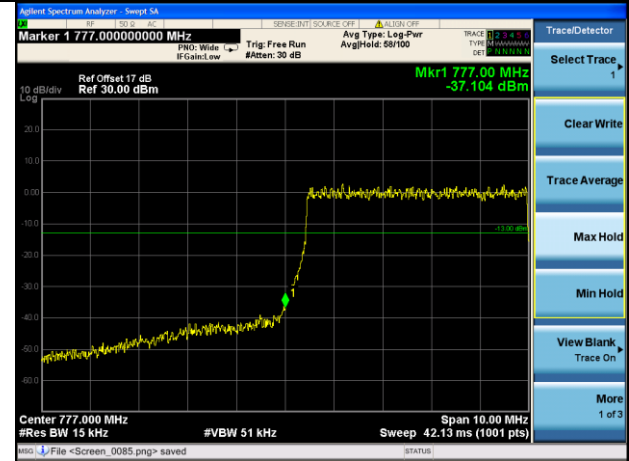

Test Mode: LTE Band 13 / 5MHz / 1RB / QPSK

Lowest channel

Highest channel

Test Mode: LTE Band 13 / 5MHz / 25RB / QPSK

Lowest channel

Highest channel

Test Mode: LTE Band 13 / 10MHz / 1RB / QPSK

Middle channel

Middle channel

Test Mode: LTE Band 13 / 10MHz / 50RB / QPSK

Middle channel

Middle channel

Test Mode: LTE Band 13 / 5MHz / 1RB / 16-QAM

Lowest channel

Highest channel

Test Mode: LTE Band 13 / 5MHz / 25RB / 16-QAM

Lowest channel

Highest channel

Test Mode: LTE Band 13 / 10MHz / 1RB / 16-QAM

Middle channel

Middle channel

Test Mode: LTE Band 13 / 10MHz / 50RB / 16-QAM

Middle channel

Middle channel