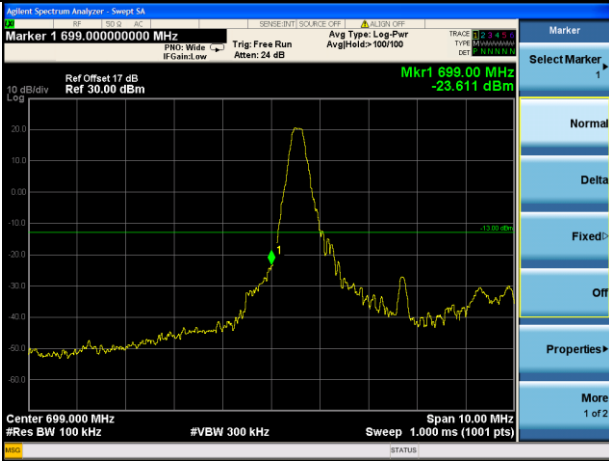

Test Mode: LTE Band 12 / 1.4MHz / 1RB / QPSK

Lowest channel

Highest channel

Test Mode: LTE Band 12 / 1.4MHz / 6RB / QPSK

Lowest channel

Highest channel

Test Mode: LTE Band 12 / 3MHz / 1RB / QPSK

Lowest channel

Highest channel

Test Mode: LTE Band 12 / 3MHz / 15RB / QPSK

Lowest channel

Highest channel

Test Mode: LTE Band 12 / 5MHz / 1RB / QPSK

Lowest channel

Highest channel

Test Mode: LTE Band 12 / 5MHz / 25RB / QPSK

Lowest channel

Highest channel

Test Mode: LTE Band 12 / 10MHz / 1 RB / QPSK

Lowest channel

Highest channel

Test Mode: LTE Band 12 / 10MHz / 50RB / QPSK

Lowest channel

Highest channel

Test Mode: LTE Band 12 / 1.4MHz / 1RB / 16-QAM

Lowest channel

Highest channel

Test Mode: LTE Band 12 / 1.4MHz / 6RB / 16-QAM

Lowest channel

Highest channel

Test Mode: LTE Band 12 / 3MHz / 1RB / 16-QAM

Lowest channel