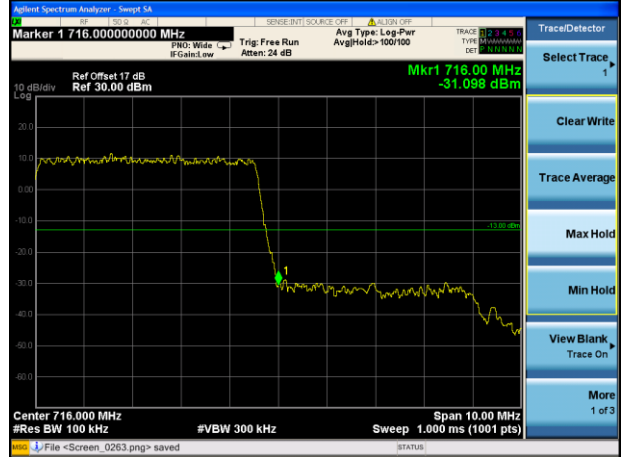

Test Mode: LTE Band 12 / 1.4MHz / 1RB / 16-QAM

Lowest channel

Highest channel

Test Mode: LTE Band 12 / 1.4MHz / 6RB / 16-QAM

Lowest channel

Highest channel

Test Mode: LTE Band 12 / 3MHz / 1RB / 16-QAM

Lowest channel

Highest channel

Test Mode: LTE Band 12 / 3MHz / 15RB / 16-QAM

Lowest channel

Highest channel

Test Mode: LTE Band 12 / 5MHz / 1 RB / 16-QAM

Lowest channel

Highest channel

Test Mode: LTE Band 12 / 5MHz / 25RB / 16-QAM

Lowest channel

Highest channel

Test Mode: LTE Band 12 / 10MHz / 1RB / 16-QAM

Lowest channel

Highest channel

Test Mode: LTE Band 12 / 10MHz / 50RB / 16-QAM

Lowest channel

Highest channel

Test Mode: LTE Band 13 / 5MHz / 1RB / QPSK

Lowest channel

Highest channel

Test Mode: LTE Band 13 / 5MHz / 25RB / QPSK

Lowest channel

Highest channel

Test Mode: LTE Band 13 / 10MHz / 1RB / QPSK

Middle channel