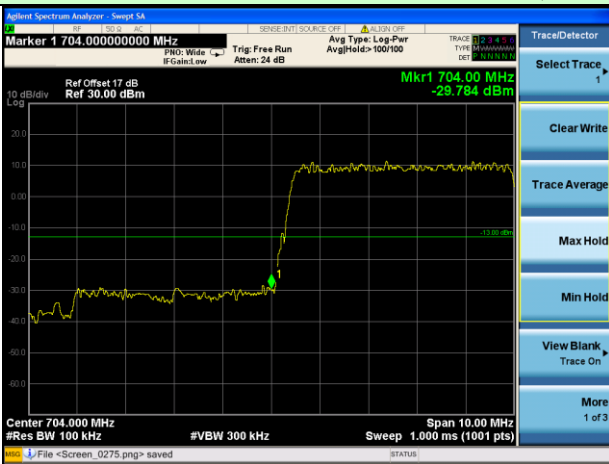

Test Mode: LTE Band 17 / 5MHz / 1RB / QPSK

Lowest channel

Highest channel

Test Mode: LTE Band 17 / 5MHz / 25RB / QPSK

Lowest channel

Highest channel

Test Mode: LTE Band 17 / 10MHz / 1RB / QPSK

Lowest channel

Highest channel

Test Mode: LTE Band 17 / 10MHz / 50RB / QPSK

Lowest channel

Highest channel

Test Mode: LTE Band 17 / 5MHz / 1RB / 16-QAM

Lowest channel

Highest channel

Test Mode: LTE Band 17 / 5MHz / 25RB / 16-QAM

Lowest channel

Highest channel

Test Mode: LTE Band 17 / 10MHz / 1RB / 16-QAM

Lowest channel

Highest channel

Test Mode: LTE Band 17 / 10MHz / 50RB / 16-QAM

Lowest channel

Highest channel