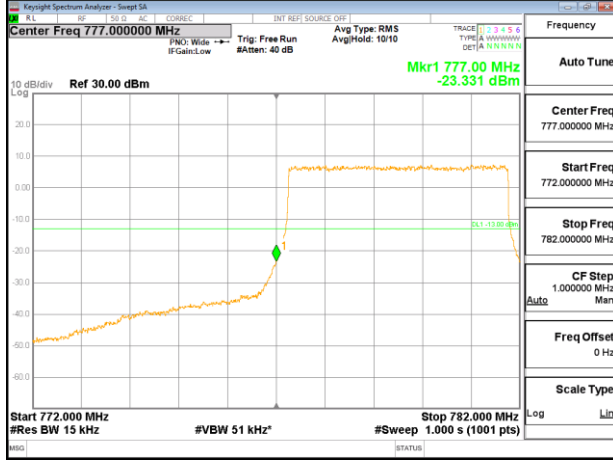

Lowest channel

Highest channel

Test Mode: LTE Band 12 / 10MHz / 1RB / 16-QAM

Lowest channel

Highest channel

Test Mode: LTE Band 12 / 10MHz / 50RB / 16-QAM

Lowest channel

Highest channel

Test Mode: LTE Band 13 / 5MHz / 1RB / QPSK

Lowest channel

Highest channel

Test Mode: LTE Band 13 / 5MHz / 25RB / QPSK

Lowest channel

Highest channel

Test Mode: LTE Band 13 / 10MHz / 1RB / QPSK

Middle channel

Middle channel

Test Mode: LTE Band 13 / 10MHz / 50RB / QPSK

Middle channel

Middle channel

Test Mode: LTE Band 13 / 5MHz / 1RB / 16-QAM

Lowest channel

Highest channel

Test Mode: LTE Band 13 / 5MHz / 25RB / 16-QAM

Lowest channel

Highest channel

Test Mode: LTE Band 13 / 10MHz / 1RB / 16-QAM

Middle channel

Middle channel

Test Mode: LTE Band 13 / 10MHz / 50RB / 16-QAM

Middle channel

Middle channel