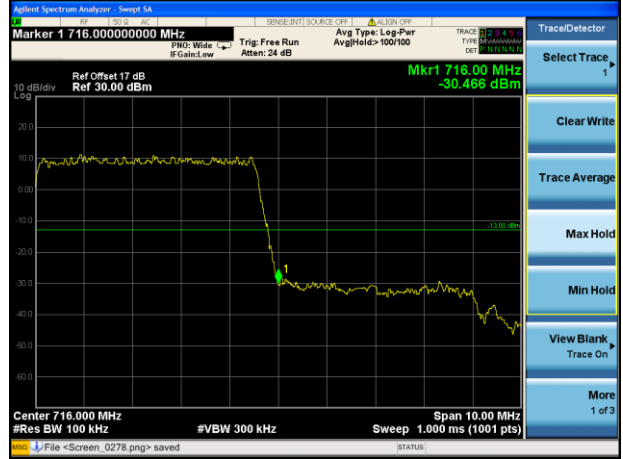

Lowest channel

Highest channel

Test Mode: LTE Band 13 / 10MHz / 1RB / 16-QAM

Middle channel

Middle channel

Test Mode: LTE Band 13 / 10MHz / 50RB / 16-QAM

Middle channel

Middle channel

Test Mode: LTE Band 17 / 5MHz / 1RB / QPSK

Lowest channel

Highest channel

Test Mode: LTE Band 17 / 5MHz / 25RB / QPSK

Lowest channel

Highest channel

Test Mode: LTE Band 17 / 10MHz / 1RB / QPSK

Lowest channel

Highest channel

Test Mode: LTE Band 17 / 10MHz / 50RB / QPSK

Lowest channel

Highest channel

Test Mode: LTE Band 17 / 5MHz / 1RB / 16-QAM

Lowest channel

Highest channel

Test Mode: LTE Band 17 / 5MHz / 25RB / 16-QAM

Lowest channel

Highest channel

Test Mode: LTE Band 17 / 10MHz / 1RB / 16-QAM

Lowest channel

Highest channel

Test Mode: LTE Band 17 / 10MHz / 50RB / 16-QAM

Lowest channel

Highest channel