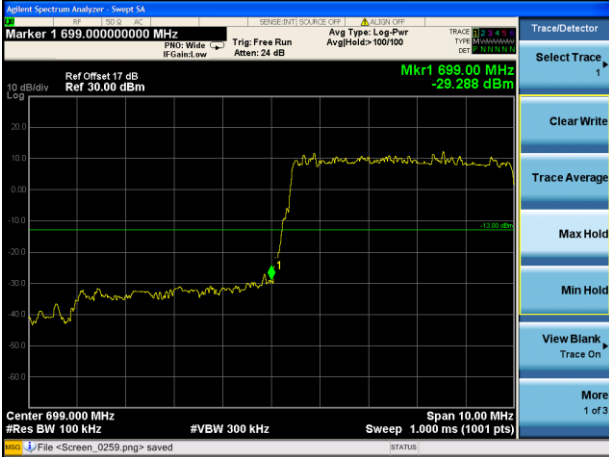

Test Mode: LTE Band 12 / 1.4MHz / 1RB / 16-QAM

Lowest channel

Highest channel

Test Mode: LTE Band 12 / 1.4MHz / 6RB / 16-QAM

Lowest channel

Highest channel

Test Mode: LTE Band 12 / 3MHz / 1RB / 16-QAM

Lowest channel

Highest channel

Test Mode: LTE Band 12 / 3MHz / 15RB / 16-QAM

Lowest channel

Highest channel

Test Mode: LTE Band 12 / 5MHz / 1 RB / 16-QAM

Lowest channel

Highest channel

Test Mode: LTE Band 12 / 5MHz / 25RB / 16-QAM

Lowest channel

Highest channel

Test Mode: LTE Band 12 / 10MHz / 1RB / 16-QAM

Lowest channel

Highest channel

Test Mode: LTE Band 12 / 10MHz / 50RB / 16-QAM

Lowest channel

Highest channel

Test Mode: LTE Band 13 / 5MHz / 1RB / QPSK

Lowest channel

Highest channel

Test Mode: LTE Band 13 / 5MHz / 25RB / QPSK

Lowest channel

Highest channel

Test Mode: LTE Band 13 / 10MHz / 1RB / QPSK

Middle channel