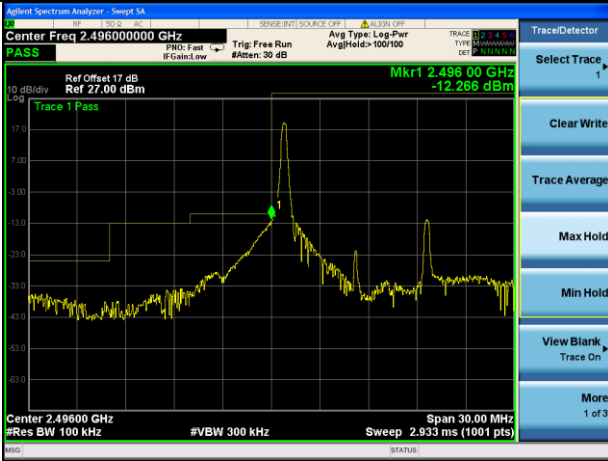

Lowest channel

Highest channel

Test Mode: LTE Band 17 / 10MHz / 1RB / 16-QAM

Lowest channel

Highest channel

Test Mode: LTE Band 17 / 10MHz / 50RB / 16-QAM

Lowest channel

Highest channel

Test Mode: LTE Band 41 / 5MHz / 1RB / QPSK

Lowest channel

Highest channel

Test Mode: LTE Band 41 / 5MHz / 25RB / QPSK

Lowest channel

Highest channel

Test Mode: LTE Band 41 / 10MHz / 1RB / QPSK

Lowest channel

Highest channel

Test Mode: LTE Band 41 / 10MHz / 50RB / QPSK

Lowest channel

Highest channel