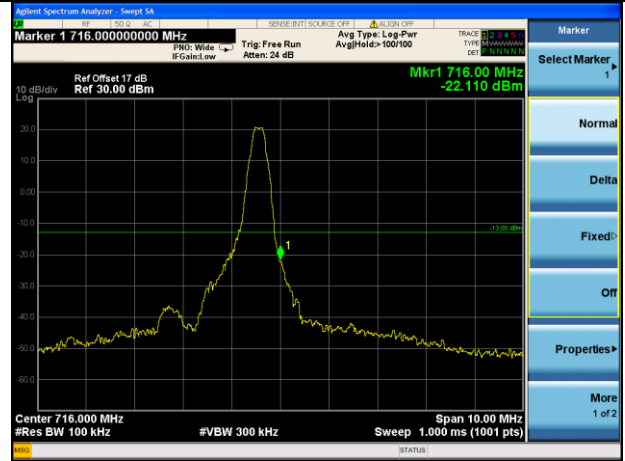

Test Mode: LTE Band 12 / 1.4MHz / 1RB / QPSK

Lowest channel

Highest channel

Test Mode: LTE Band 12 / 1.4MHz / 6RB / QPSK

Lowest channel

Highest channel

Test Mode: LTE Band 12 / 3MHz / 1RB / QPSK

Lowest channel

Highest channel

Test Mode: LTE Band 12 / 3MHz / 15RB / QPSK

Lowest channel

Highest channel

Test Mode: LTE Band 12 / 5MHz / 1RB / QPSK

Lowest channel

Highest channel

Test Mode: LTE Band 12 / 5MHz / 25RB / QPSK

Lowest channel

Highest channel

Test Mode: LTE Band 12 / 10MHz / 1 RB / QPSK

Lowest channel

Highest channel

Test Mode: LTE Band 12 / 10MHz / 50RB / QPSK

Lowest channel

Highest channel