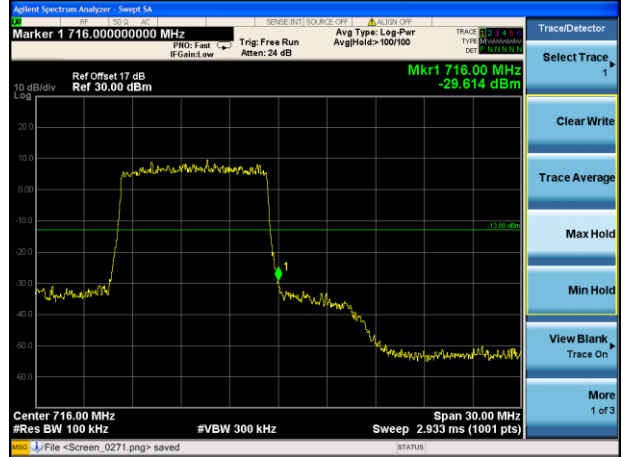

Highest channel

Test Mode: LTE Band 12 / 3MHz / 15RB / 16-QAM

Lowest channel

Highest channel

Test Mode: LTE Band 12 / 5MHz / 1 RB / 16-QAM

Lowest channel

Highest channel

Test Mode: LTE Band 12 / 5MHz / 25RB / 16-QAM

Lowest channel

Highest channel

Test Mode: LTE Band 12 / 10MHz / 1RB / 16-QAM

Lowest channel

Highest channel

Test Mode: LTE Band 12 / 10MHz / 50RB / 16-QAM

Lowest channel

Highest channel

Test Mode: LTE Band 13 / 5MHz / 1RB / QPSK

Lowest channel

Highest channel

Test Mode: LTE Band 13 / 5MHz / 25RB / QPSK

Lowest channel

Highest channel

Test Mode: LTE Band 13 / 10MHz / 1RB / QPSK

Middle channel

Middle channel

Test Mode: LTE Band 13 / 10MHz / 50RB / QPSK

Middle channel

Middle channel

Test Mode: LTE Band 13 / 5MHz / 1RB / 16-QAM

Lowest channel

Highest channel

Test Mode: LTE Band 13 / 5MHz / 25RB / 16-QAM