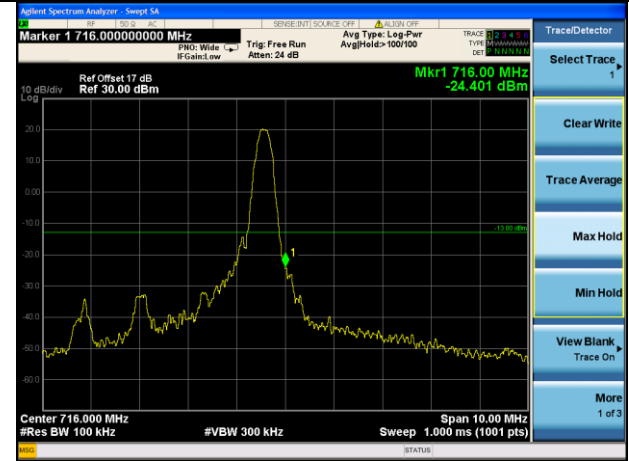

Lowest channel

Highest channel

Test Mode: LTE Band 12 / 10MHz / 1 RB / QPSK

Lowest channel

Highest channel

Test Mode: LTE Band 12 / 10MHz / 50RB / QPSK

Lowest channel

Highest channel

Test Mode: LTE Band 12 / 1.4MHz / 1RB / 16-QAM

Lowest channel

Highest channel

Test Mode: LTE Band 12 / 1.4MHz / 6RB / 16-QAM

Lowest channel

Highest channel

Test Mode: LTE Band 12 / 3MHz / 1RB / 16-QAM

Lowest channel

Highest channel

Test Mode: LTE Band 12 / 3MHz / 15RB / 16-QAM

Lowest channel

Highest channel

Test Mode: LTE Band 12 / 5MHz / 1 RB / 16-QAM

Lowest channel

Highest channel

Test Mode: LTE Band 12 / 5MHz / 25RB / 16-QAM

Lowest channel

Highest channel

Test Mode: LTE Band 12 / 10MHz / 1RB / 16-QAM

Lowest channel

Highest channel

Test Mode: LTE Band 12 / 10MHz / 50RB / 16-QAM

Lowest channel

Highest channel