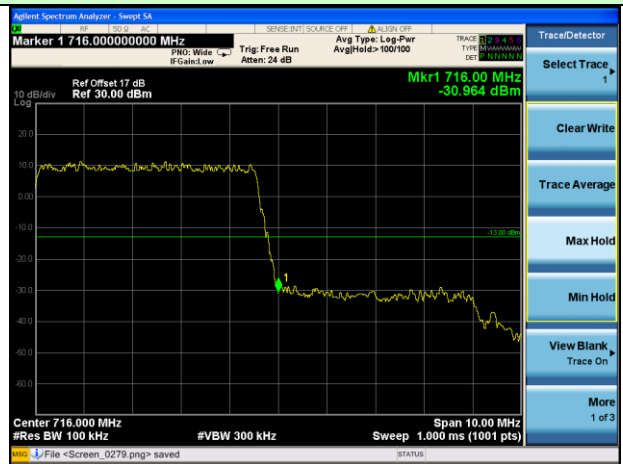

Test Mode: LTE Band 17 / 5MHz / 1RB / QPSK

Lowest channel

Highest channel

Test Mode: LTE Band 17 / 5MHz / 25RB / QPSK

Lowest channel

Highest channel

Test Mode: LTE Band 17 / 10MHz / 1RB / QPSK

Lowest channel

Highest channel

Test Mode: LTE Band 17 / 10MHz / 50RB / QPSK

Lowest channel

Highest channel

Test Mode: LTE Band 17 / 5MHz / 1RB / 16-QAM

Lowest channel

Highest channel

Test Mode: LTE Band 17 / 5MHz / 25RB / 16-QAM

Lowest channel

Highest channel

Test Mode: LTE Band 17 / 10MHz / 1RB / 16-QAM

Lowest channel

Highest channel

Test Mode: LTE Band 17 / 10MHz / 50RB / 16-QAM

Lowest channel

Highest channel