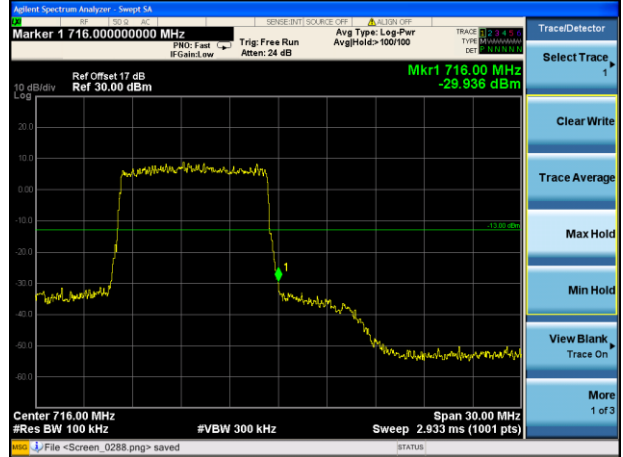

Highest channel

Test Mode: LTE Band 17 / 10MHz / 50RB / QPSK

Lowest channel

Highest channel

Test Mode: LTE Band 17 / 5MHz / 1RB / 16-QAM

Lowest channel

Highest channel

Test Mode: LTE Band 17 / 5MHz / 25RB / 16-QAM

Lowest channel

Highest channel

Test Mode: LTE Band 17 / 10MHz / 1RB / 16-QAM

Lowest channel

Highest channel

Test Mode: LTE Band 17 / 10MHz / 50RB / 16-QAM

Lowest channel

Highest channel

Test Mode: LTE Band 41 / 5MHz / 1RB / QPSK

Lowest channel

Highest channel

Test Mode: LTE Band 41 / 5MHz / 25RB / QPSK

Lowest channel

Highest channel

Test Mode: LTE Band 41 / 10MHz / 1RB / QPSK

Lowest channel