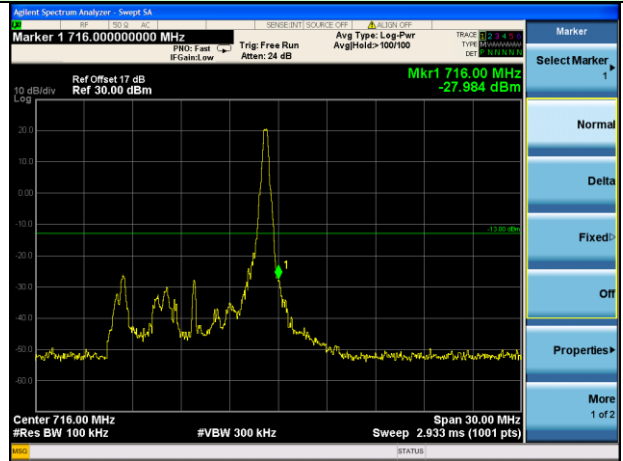

Lowest channel

Highest channel

Test Mode: LTE Band 13 / 10MHz / 1RB / 16-QAM

Middle channel

Middle channel

Test Mode: LTE Band 13 / 10MHz / 50RB / 16-QAM

Middle channel

Middle channel

Test Mode: LTE Band 17 / 5MHz / 1RB / QPSK

Lowest channel

Highest channel

Test Mode: LTE Band 17 / 5MHz / 25RB / QPSK

Lowest channel

Highest channel

Test Mode: LTE Band 17 / 10MHz / 1RB / QPSK

Lowest channel

Highest channel

Test Mode: LTE Band 17 / 10MHz / 50RB / QPSK

Lowest channel

Highest channel

Test Mode: LTE Band 17 / 5MHz / 1RB / 16-QAM

Lowest channel

Highest channel

Test Mode: LTE Band 17 / 5MHz / 25RB / 16-QAM

Lowest channel

Highest channel

Test Mode: LTE Band 17 / 10MHz / 1RB / 16-QAM

Lowest channel

Highest channel

Test Mode: LTE Band 17 / 10MHz / 50RB / 16-QAM

Lowest channel

Highest channel