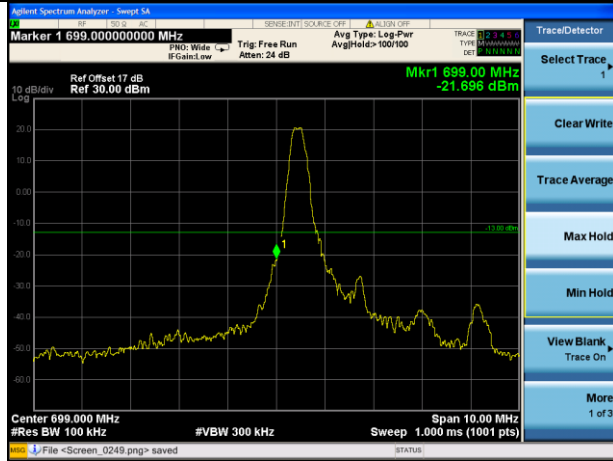

Lowest channel

Highest channel

Test Mode: LTE Band 12 / 10MHz / 1 RB / QPSK

Lowest channel

Highest channel

Test Mode: LTE Band 12 / 10MHz / 50RB / QPSK

Lowest channel

Highest channel

Test Mode: LTE Band 12 / 1.4MHz / 1RB / 16-QAM

Lowest channel

Highest channel

Test Mode: LTE Band 12 / 1.4MHz / 6RB / 16-QAM

Lowest channel

Highest channel

Test Mode: LTE Band 12 / 3MHz / 1RB / 16-QAM

Lowest channel

Highest channel

Test Mode: LTE Band 12 / 3MHz / 15RB / 16-QAM

Lowest channel

Highest channel

Test Mode: LTE Band 12 / 5MHz / 1 RB / 16-QAM

Lowest channel

Highest channel

Test Mode: LTE Band 12 / 5MHz / 25RB / 16-QAM

Lowest channel

Highest channel

Test Mode: LTE Band 12 / 10MHz / 1RB / 16-QAM

Lowest channel

Highest channel

Test Mode: LTE Band 12 / 10MHz / 50RB / 16-QAM

Lowest channel

Highest channel