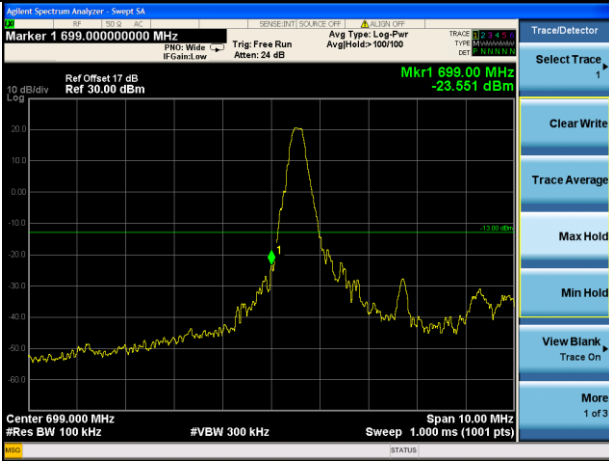

Test Mode: LTE Band 12 / 1.4MHz / 1RB / 16-QAM

Lowest channel

Highest channel

Test Mode: LTE Band 12 / 1.4MHz / 6RB / 16-QAM

Lowest channel

Highest channel

Test Mode: LTE Band 12 / 3MHz / 1RB / 16-QAM

Lowest channel

Highest channel

Test Mode: LTE Band 12 / 3MHz / 15RB / 16-QAM

Lowest channel

Highest channel

Test Mode: LTE Band 12 / 5MHz / 1 RB / 16-QAM

Lowest channel

Highest channel

Test Mode: LTE Band 12 / 5MHz / 25RB / 16-QAM

Lowest channel

Highest channel

Test Mode: LTE Band 12 / 10MHz / 1RB / 16-QAM

Lowest channel

Highest channel

Test Mode: LTE Band 12 / 10MHz / 50RB / 16-QAM

Lowest channel

Highest channel

Test Mode: LTE Band 13 / 5MHz / 1RB / QPSK

Lowest channel

Highest channel

Test Mode: LTE Band 13 / 5MHz / 25RB / QPSK

Lowest channel

Highest channel

Test Mode: LTE Band 13 / 10MHz / 1RB / QPSK

Middle channel