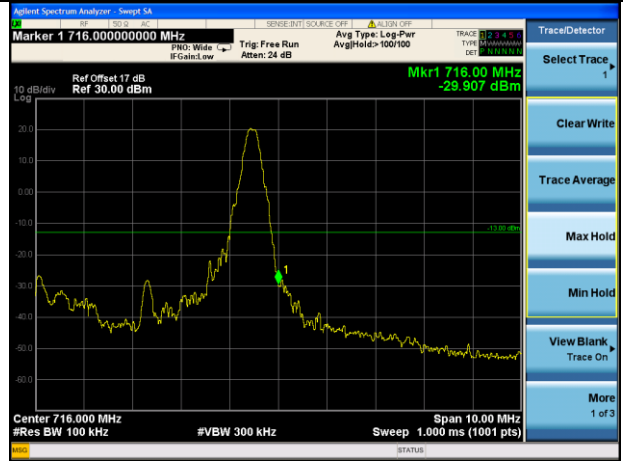

Test Mode: LTE Band 12 / 1.4MHz / 1RB / 16-QAM

Lowest channel

Highest channel

Test Mode: LTE Band 12 / 1.4MHz / 6RB / 16-QAM

Lowest channel

Highest channel

Test Mode: LTE Band 12 / 3MHz / 1RB / 16-QAM

Lowest channel

Highest channel

Test Mode: LTE Band 12 / 3MHz / 15RB / 16-QAM

Lowest channel

Highest channel

Test Mode: LTE Band 12 / 5MHz / 1 RB / 16-QAM

Lowest channel

Highest channel

Test Mode: LTE Band 12 / 5MHz / 25RB / 16-QAM

Lowest channel

Highest channel

Test Mode: LTE Band 12 / 10MHz / 1RB / 16-QAM

Lowest channel

Highest channel

Test Mode: LTE Band 12 / 10MHz / 50RB / 16-QAM

Lowest channel

Highest channel

Test Mode: LTE Band 13 / 5MHz / 1RB / QPSK

Lowest channel

Highest channel

Test Mode: LTE Band 13 / 5MHz / 25RB / QPSK

Lowest channel

Highest channel

Test Mode: LTE Band 13 / 10MHz / 1RB / QPSK

Middle channel