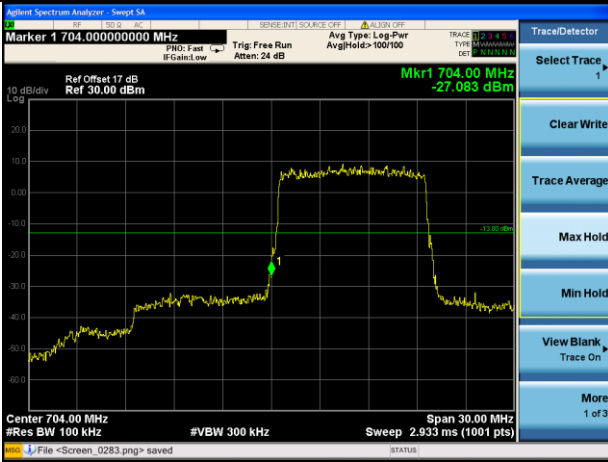

Lowest channel

Highest channel

Test Mode: LTE Band 13 / 10MHz / 1RB / 16-QAM

Middle channel

Middle channel

Test Mode: LTE Band 13 / 10MHz / 50RB / 16-QAM

Middle channel

Middle channel

Test Mode: LTE Band 17 / 5MHz / 1RB / QPSK

Lowest channel

Highest channel

Test Mode: LTE Band 17 / 5MHz / 25RB / QPSK

Lowest channel

Highest channel

Test Mode: LTE Band 17 / 10MHz / 1RB / QPSK

Lowest channel

Highest channel

Test Mode: LTE Band 17 / 10MHz / 50RB / QPSK

Lowest channel

Highest channel

Test Mode: LTE Band 17 / 5MHz / 1RB / 16-QAM

Lowest channel

Highest channel

Test Mode: LTE Band 17 / 5MHz / 25RB / 16-QAM