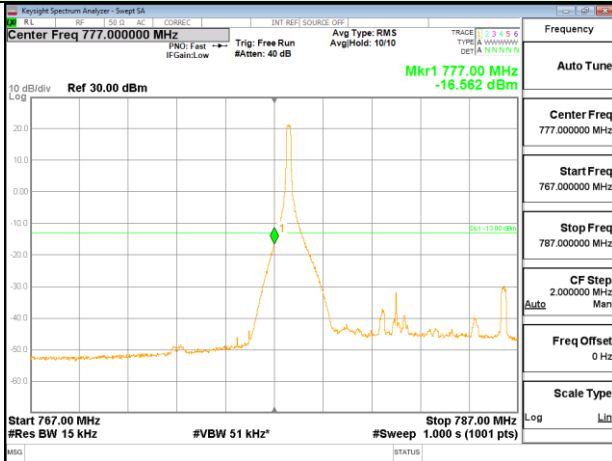

Lowest channel

Highest channel

Test Mode: LTE Band 12 / 10MHz / 1RB / 16-QAM

Lowest channel

Highest channel

Test Mode: LTE Band 12 / 10MHz / 50RB / 16-QAM

Lowest channel

Highest channel

Test Mode: LTE Band 13 / 5MHz / 1RB / QPSK

Lowest channel

Highest channel

Test Mode: LTE Band 13 / 5MHz / 25RB / QPSK

Lowest channel

Highest channel

Test Mode: LTE Band 13 / 10MHz / 1RB / QPSK

Middle channel

Middle channel

Test Mode: LTE Band 13 / 10MHz / 50RB / QPSK

Middle channel

Middle channel

Test Mode: LTE Band 13 / 5MHz / 1RB / 16-QAM

Lowest channel

Highest channel

Test Mode: LTE Band 13 / 5MHz / 25RB / 16-QAM

Lowest channel

Highest channel

Test Mode: LTE Band 13 / 10MHz / 1RB / 16-QAM

Middle channel

Middle channel

Test Mode: LTE Band 13 / 10MHz / 50RB / 16-QAM

Middle channel

Middle channel