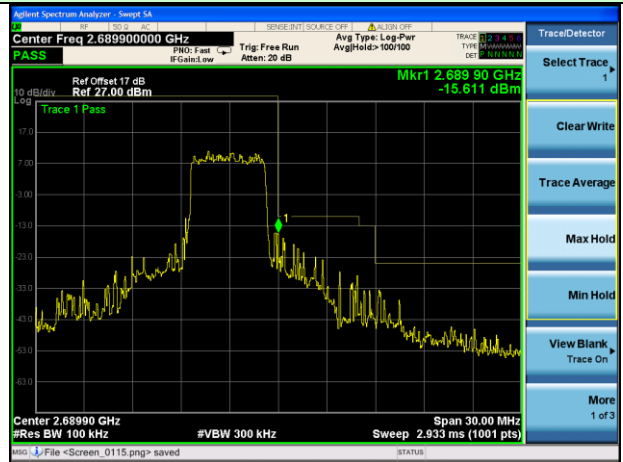

Lowest channel

Highest channel

Test Mode: LTE Band 17 / 10MHz / 1RB / 16-QAM

Lowest channel

Highest channel

Test Mode: LTE Band 17 / 10MHz / 50RB / 16-QAM

Lowest channel

Highest channel

Test Mode: LTE Band 41 / 5MHz / 1RB / QPSK

Lowest channel

Highest channel

Test Mode: LTE Band 41 / 5MHz / 25RB / QPSK

Lowest channel

Highest channel

Test Mode: LTE Band 41 / 10MHz / 1RB / QPSK

Lowest channel

Highest channel

Test Mode: LTE Band 41 / 10MHz / 50RB / QPSK

Lowest channel

Highest channel