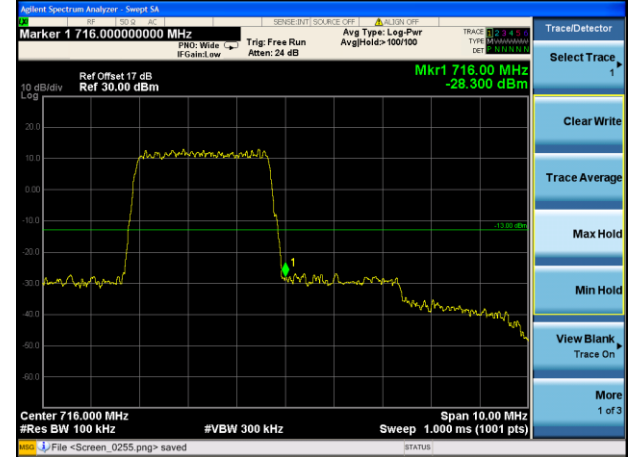

Lowest channel

Highest channel

Test Mode: LTE Band 12 / 10MHz / 1 RB / QPSK

Lowest channel

Highest channel

Test Mode: LTE Band 12 / 10MHz / 50RB / QPSK

Lowest channel

Highest channel

Test Mode: LTE Band 12 / 1.4MHz / 1RB / 16-QAM

Lowest channel

Highest channel

Test Mode: LTE Band 12 / 1.4MHz / 6RB / 16-QAM

Lowest channel

Highest channel

Test Mode: LTE Band 12 / 3MHz / 1RB / 16-QAM

Lowest channel

Highest channel

Test Mode: LTE Band 12 / 3MHz / 15RB / 16-QAM

Lowest channel

Highest channel

Test Mode: LTE Band 12 / 5MHz / 1 RB / 16-QAM

Lowest channel

Highest channel

Test Mode: LTE Band 12 / 5MHz / 25RB / 16-QAM

Lowest channel

Highest channel

Test Mode: LTE Band 12 / 10MHz / 1RB / 16-QAM

Lowest channel

Highest channel

Test Mode: LTE Band 12 / 10MHz / 50RB / 16-QAM

Lowest channel

Highest channel