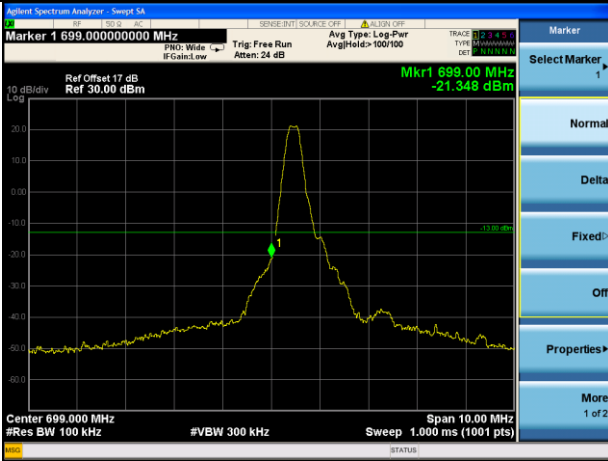

Test Mode: LTE Band 12 / 1.4MHz / 1RB / QPSK

Lowest channel

Highest channel

Test Mode: LTE Band 12 / 1.4MHz / 6RB / QPSK

Lowest channel

Highest channel

Test Mode: LTE Band 12 / 3MHz / 1RB / QPSK

Lowest channel

Highest channel

Test Mode: LTE Band 12 / 3MHz / 15RB / QPSK

Lowest channel

Highest channel

Test Mode: LTE Band 12 / 5MHz / 1RB / QPSK

Lowest channel

Highest channel

Test Mode: LTE Band 12 / 5MHz / 25RB / QPSK

Lowest channel

Highest channel

Test Mode: LTE Band 12 / 10MHz / 1 RB / QPSK

Lowest channel

Highest channel

Test Mode: LTE Band 12 / 10MHz / 50RB / QPSK

Lowest channel

Highest channel