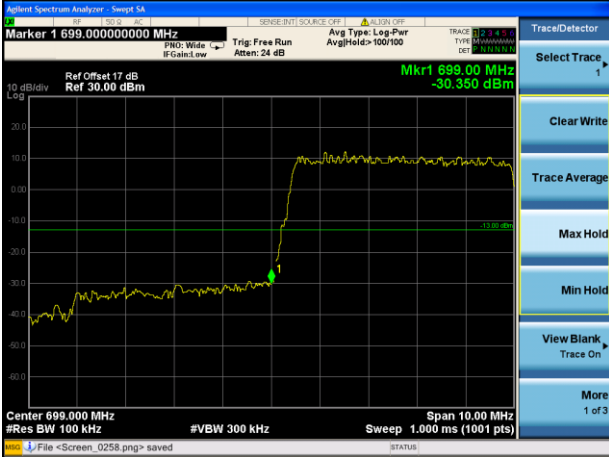

Test Mode: LTE Band 12 / 1.4MHz / 1RB / QPSK

Lowest channel

Highest channel

Test Mode: LTE Band 12 / 1.4MHz / 6RB / QPSK

Lowest channel

Highest channel

Test Mode: LTE Band 12 / 3MHz / 1RB / QPSK

Lowest channel

Highest channel

Test Mode: LTE Band 12 / 3MHz / 15RB / QPSK

Lowest channel

Highest channel

Test Mode: LTE Band 12 / 5MHz / 1RB / QPSK

Lowest channel

Highest channel

Test Mode: LTE Band 12 / 5MHz / 25RB / QPSK

Lowest channel

Highest channel

Test Mode: LTE Band 12 / 10MHz / 1 RB / QPSK

Lowest channel

Highest channel

Test Mode: LTE Band 12 / 10MHz / 50RB / QPSK

Lowest channel

Highest channel

Test Mode: LTE Band 12 / 1.4MHz / 1RB / 16-QAM

Lowest channel

Highest channel

Test Mode: LTE Band 12 / 1.4MHz / 6RB / 16-QAM

Lowest channel

Highest channel

Test Mode: LTE Band 12 / 3MHz / 1RB / 16-QAM

Lowest channel