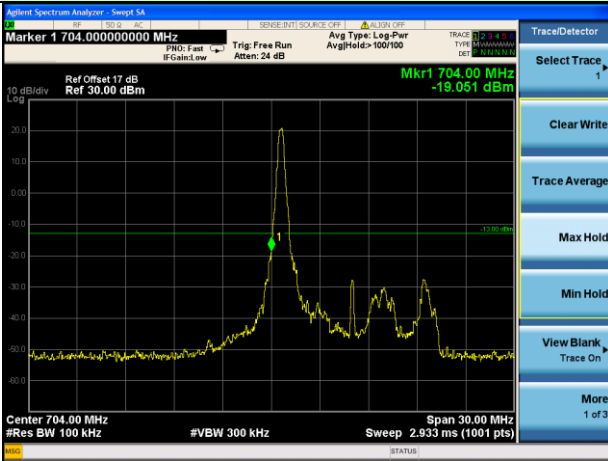

Lowest channel

Highest channel

Test Mode: LTE Band 13 / 10MHz / 1RB / 16-QAM

Middle channel

Middle channel

Test Mode: LTE Band 13 / 10MHz / 50RB / 16-QAM

Middle channel

Middle channel

Test Mode: LTE Band 17 / 5MHz / 1RB / QPSK

Lowest channel

Highest channel

Test Mode: LTE Band 17 / 5MHz / 25RB / QPSK

Lowest channel

Highest channel

Test Mode: LTE Band 17 / 10MHz / 1RB / QPSK

Lowest channel

Highest channel

Test Mode: LTE Band 17 / 10MHz / 50RB / QPSK

Lowest channel

Highest channel

Test Mode: LTE Band 17 / 5MHz / 1RB / 16-QAM

Lowest channel

Highest channel

Test Mode: LTE Band 17 / 5MHz / 25RB / 16-QAM

Lowest channel

Highest channel

Test Mode: LTE Band 17 / 10MHz / 1RB / 16-QAM

Lowest channel

Highest channel

Test Mode: LTE Band 17 / 10MHz / 50RB / 16-QAM

Lowest channel

Highest channel