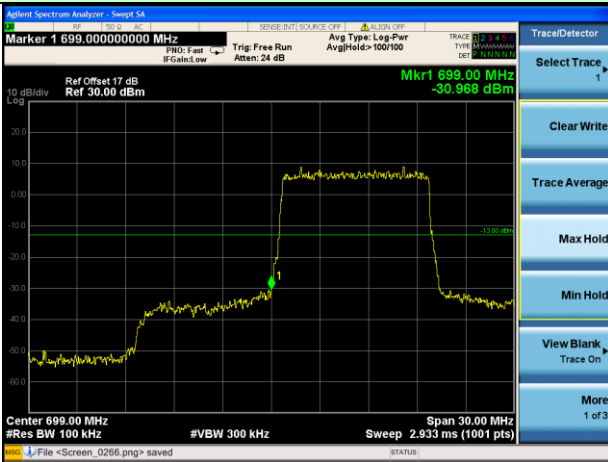

Highest channel

Test Mode: LTE Band 12 / 3MHz / 15RB / QPSK

Lowest channel

Highest channel

Test Mode: LTE Band 12 / 5MHz / 1RB / QPSK

Lowest channel

Highest channel

Test Mode: LTE Band 12 / 5MHz / 25RB / QPSK

Lowest channel

Highest channel

Test Mode: LTE Band 12 / 10MHz / 1 RB / QPSK

Lowest channel

Highest channel

Test Mode: LTE Band 12 / 10MHz / 50RB / QPSK

Lowest channel

Highest channel

Test Mode: LTE Band 12 / 1.4MHz / 1RB / 16-QAM

Lowest channel

Highest channel

Test Mode: LTE Band 12 / 1.4MHz / 6RB / 16-QAM

Lowest channel

Highest channel

Test Mode: LTE Band 12 / 3MHz / 1RB / 16-QAM

Lowest channel

Highest channel

Test Mode: LTE Band 12 / 3MHz / 15RB / 16-QAM

Lowest channel

Highest channel

Test Mode: LTE Band 12 / 5MHz / 1 RB / 16-QAM

Lowest channel

Highest channel

Test Mode: LTE Band 12 / 5MHz / 25RB / 16-QAM