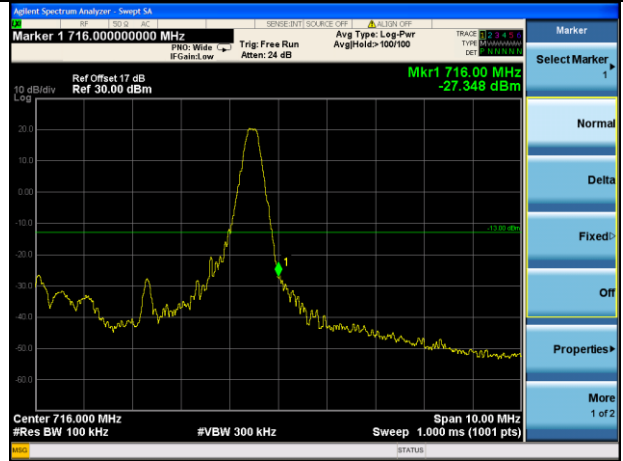

Test Mode: LTE Band 12 / 1.4MHz / 1RB / QPSK

Lowest channel

Highest channel

Test Mode: LTE Band 12 / 1.4MHz / 6RB / QPSK

Lowest channel

Highest channel

Test Mode: LTE Band 12 / 3MHz / 1RB / QPSK

Lowest channel

Highest channel

Test Mode: LTE Band 12 / 3MHz / 15RB / QPSK

Lowest channel

Highest channel

Test Mode: LTE Band 12 / 5MHz / 1RB / QPSK

Lowest channel

Highest channel

Test Mode: LTE Band 12 / 5MHz / 25RB / QPSK

Lowest channel

Highest channel

Test Mode: LTE Band 12 / 10MHz / 1 RB / QPSK

Lowest channel

Highest channel

Test Mode: LTE Band 12 / 10MHz / 50RB / QPSK

Lowest channel

Highest channel

Test Mode: LTE Band 12 / 1.4MHz / 1RB / 16-QAM

Lowest channel

Highest channel

Test Mode: LTE Band 12 / 1.4MHz / 6RB / 16-QAM

Lowest channel

Highest channel

Test Mode: LTE Band 12 / 3MHz / 1RB / 16-QAM

Lowest channel