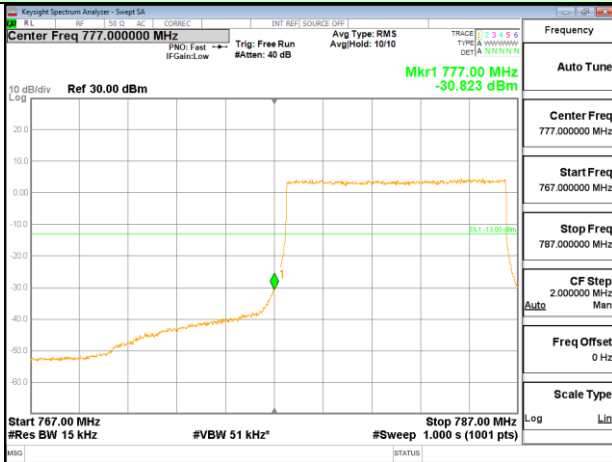

Lowest channel

Highest channel

Test Mode: LTE Band 12 / 10MHz / 1RB / 16-QAM

Lowest channel

Highest channel

Test Mode: LTE Band 12 / 10MHz / 50RB / 16-QAM

Lowest channel

Highest channel

Test Mode: LTE Band 13 / 5MHz / 1RB / QPSK

Lowest channel

Highest channel

Test Mode: LTE Band 13 / 5MHz / 25RB / QPSK

Lowest channel

Highest channel

Test Mode: LTE Band 13 / 10MHz / 1RB / QPSK

Middle channel

Middle channel

Test Mode: LTE Band 13 / 10MHz / 50RB / QPSK

Middle channel

Middle channel

Test Mode: LTE Band 13 / 5MHz / 1RB / 16-QAM

Lowest channel

Highest channel

Test Mode: LTE Band 13 / 5MHz / 25RB / 16-QAM

Lowest channel

Highest channel

Test Mode: LTE Band 13 / 10MHz / 1RB / 16-QAM

Middle channel

Middle channel

Test Mode: LTE Band 13 / 10MHz / 50RB / 16-QAM

Middle channel

Middle channel