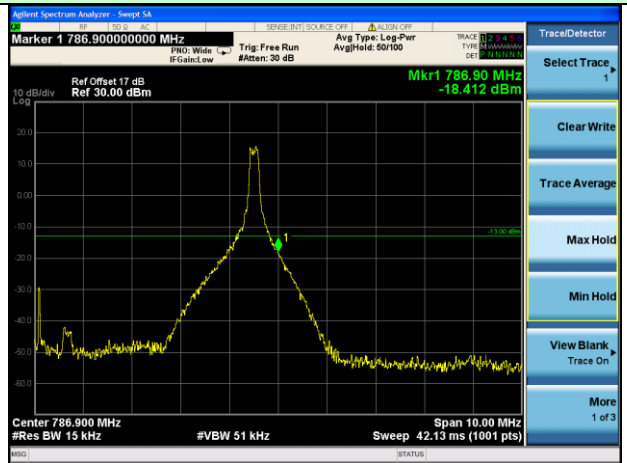

Middle channel

Test Mode: LTE Band 13 / 10MHz / 50RB / QPSK

Middle channel

Middle channel

Test Mode: LTE Band 13 / 5MHz / 1RB / 16-QAM

Lowest channel

Highest channel

Test Mode: LTE Band 13 / 5MHz / 25RB / 16-QAM

Lowest channel

Highest channel

Test Mode: LTE Band 13 / 10MHz / 1RB / 16-QAM

Middle channel

Middle channel

Test Mode: LTE Band 13 / 10MHz / 50RB / 16-QAM

Middle channel

Middle channel

Test Mode: LTE Band 17 / 5MHz / 1RB / QPSK

Lowest channel

Highest channel

Test Mode: LTE Band 17 / 5MHz / 25RB / QPSK

Lowest channel

Highest channel

Test Mode: LTE Band 17 / 10MHz / 1RB / QPSK

Lowest channel

Highest channel

Test Mode: LTE Band 17 / 10MHz / 50RB / QPSK

Lowest channel

Highest channel

Test Mode: LTE Band 17 / 5MHz / 1RB / 16-QAM

Lowest channel

Highest channel

Test Mode: LTE Band 17 / 5MHz / 25RB / 16-QAM