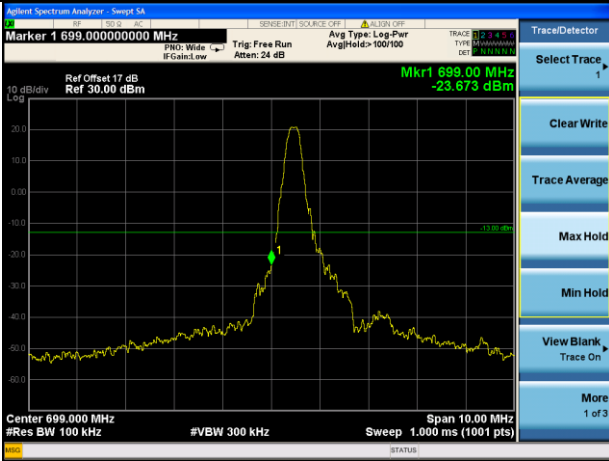

Highest channel

Test Mode: LTE Band 12 / 3MHz / 15RB / QPSK

Lowest channel

Highest channel

Test Mode: LTE Band 12 / 5MHz / 1RB / QPSK

Lowest channel

Highest channel

Test Mode: LTE Band 12 / 5MHz / 25RB / QPSK

Lowest channel

Highest channel

Test Mode: LTE Band 12 / 10MHz / 1 RB / QPSK

Lowest channel

Highest channel

Test Mode: LTE Band 12 / 10MHz / 50RB / QPSK

Lowest channel

Highest channel

Test Mode: LTE Band 12 / 1.4MHz / 1RB / 16-QAM

Lowest channel

Highest channel

Test Mode: LTE Band 12 / 1.4MHz / 6RB / 16-QAM

Lowest channel

Highest channel

Test Mode: LTE Band 12 / 3MHz / 1RB / 16-QAM

Lowest channel

Highest channel

Test Mode: LTE Band 12 / 3MHz / 15RB / 16-QAM

Lowest channel

Highest channel

Test Mode: LTE Band 12 / 5MHz / 1 RB / 16-QAM

Lowest channel

Highest channel

Test Mode: LTE Band 12 / 5MHz / 25RB / 16-QAM