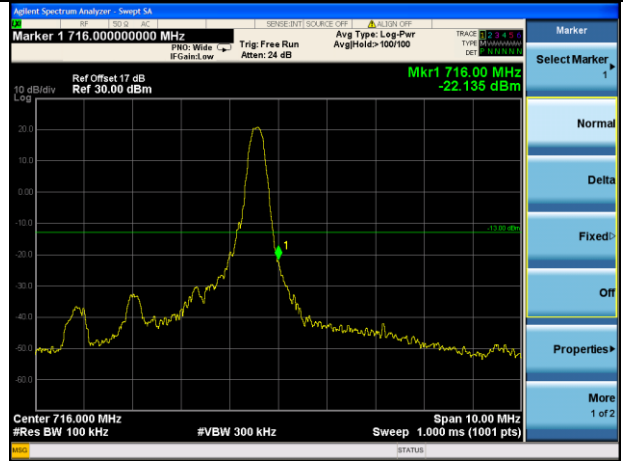

Test Mode: LTE Band 12 / 1.4MHz / 1RB / QPSK

Lowest channel

Highest channel

Test Mode: LTE Band 12 / 1.4MHz / 6RB / QPSK

Lowest channel

Highest channel

Test Mode: LTE Band 12 / 3MHz / 1RB / QPSK

Lowest channel

Highest channel

Test Mode: LTE Band 12 / 3MHz / 15RB / QPSK

Lowest channel

Highest channel

Test Mode: LTE Band 12 / 5MHz / 1RB / QPSK

Lowest channel

Highest channel

Test Mode: LTE Band 12 / 5MHz / 25RB / QPSK

Lowest channel

Highest channel

Test Mode: LTE Band 12 / 10MHz / 1 RB / QPSK

Lowest channel

Highest channel

Test Mode: LTE Band 12 / 10MHz / 50RB / QPSK

Lowest channel

Highest channel