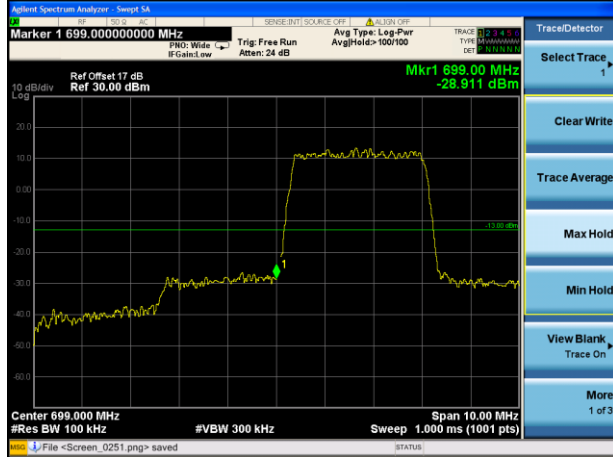

Lowest channel

Highest channel

Test Mode: LTE Band 12 / 10MHz / 1 RB / QPSK

Lowest channel

Highest channel

Test Mode: LTE Band 12 / 10MHz / 50RB / QPSK

Lowest channel

Highest channel

Test Mode: LTE Band 12 / 1.4MHz / 1RB / 16-QAM

Lowest channel

Highest channel

Test Mode: LTE Band 12 / 1.4MHz / 6RB / 16-QAM

Lowest channel

Highest channel

Test Mode: LTE Band 12 / 3MHz / 1RB / 16-QAM

Lowest channel

Highest channel

Test Mode: LTE Band 12 / 3MHz / 15RB / 16-QAM

Lowest channel

Highest channel

Test Mode: LTE Band 12 / 5MHz / 1 RB / 16-QAM

Lowest channel

Highest channel

Test Mode: LTE Band 12 / 5MHz / 25RB / 16-QAM

Lowest channel

Highest channel

Test Mode: LTE Band 12 / 10MHz / 1RB / 16-QAM

Lowest channel

Highest channel

Test Mode: LTE Band 12 / 10MHz / 50RB / 16-QAM

Lowest channel

Highest channel