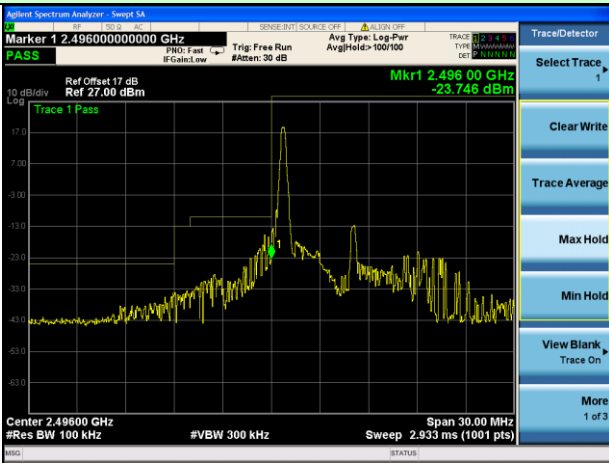

Highest channel

Test Mode: LTE Band 17 / 10MHz / 50RB / QPSK

Lowest channel

Highest channel

Test Mode: LTE Band 17 / 5MHz / 1RB / 16-QAM

Lowest channel

Highest channel

Test Mode: LTE Band 17 / 5MHz / 25RB / 16-QAM

Lowest channel

Highest channel

Test Mode: LTE Band 17 / 10MHz / 1RB / 16-QAM

Lowest channel

Highest channel

Test Mode: LTE Band 17 / 10MHz / 50RB / 16-QAM

Lowest channel

Highest channel

Test Mode: LTE Band 41 / 5MHz / 1RB / QPSK

Lowest channel

Highest channel

Test Mode: LTE Band 41 / 5MHz / 25RB / QPSK

Lowest channel

Highest channel

Test Mode: LTE Band 41 / 10MHz / 1RB / QPSK

Lowest channel