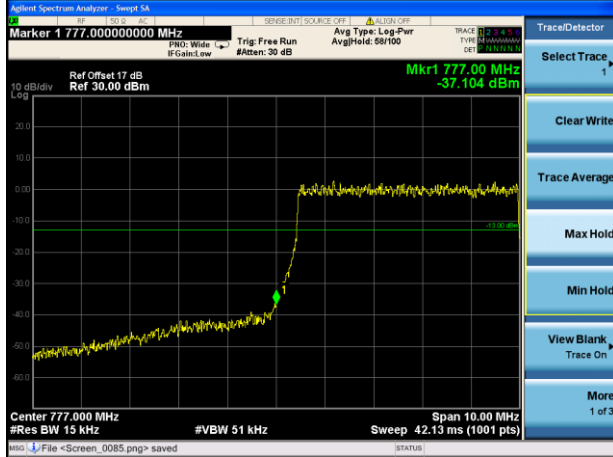

Test Mode: LTE Band 13 / 5MHz / 1RB / QPSK

Lowest channel

Highest channel

Test Mode: LTE Band 13 / 5MHz / 25RB / QPSK

Lowest channel

Highest channel

Test Mode: LTE Band 13 / 10MHz / 1RB / QPSK

Middle channel

Middle channel

Test Mode: LTE Band 13 / 10MHz / 50RB / QPSK

Middle channel

Middle channel

Test Mode: LTE Band 13 / 5MHz / 1RB / 16-QAM

Lowest channel

Highest channel

Test Mode: LTE Band 13 / 5MHz / 25RB / 16-QAM

Lowest channel

Highest channel

Test Mode: LTE Band 13 / 10MHz / 1RB / 16-QAM

Middle channel

Middle channel

Test Mode: LTE Band 13 / 10MHz / 50RB / 16-QAM

Middle channel

Middle channel