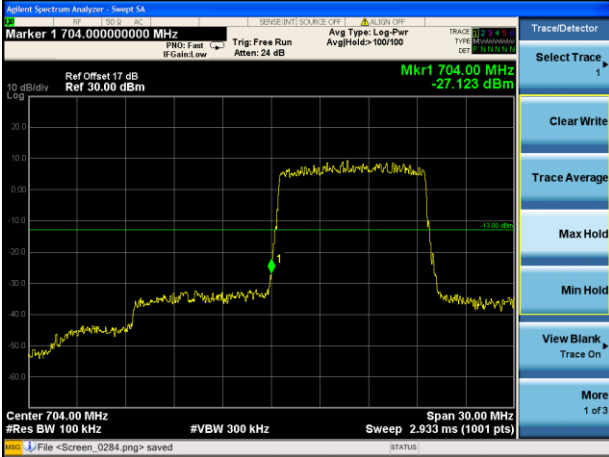

Highest channel

Test Mode: LTE Band 17 / 10MHz / 50RB / QPSK

Lowest channel

Highest channel

Test Mode: LTE Band 17 / 5MHz / 1RB / 16-QAM

Lowest channel

Highest channel

Test Mode: LTE Band 17 / 5MHz / 25RB / 16-QAM

Lowest channel

Highest channel

Test Mode: LTE Band 17 / 10MHz / 1RB / 16-QAM

Lowest channel

Highest channel

Test Mode: LTE Band 17 / 10MHz / 50RB / 16-QAM

Lowest channel

Highest channel

Test Mode: LTE Band 41 / 5MHz / 1RB / QPSK

Lowest channel

Highest channel

Test Mode: LTE Band 41 / 5MHz / 25RB / QPSK

Lowest channel

Highest channel

Test Mode: LTE Band 41 / 10MHz / 1RB / QPSK

Lowest channel