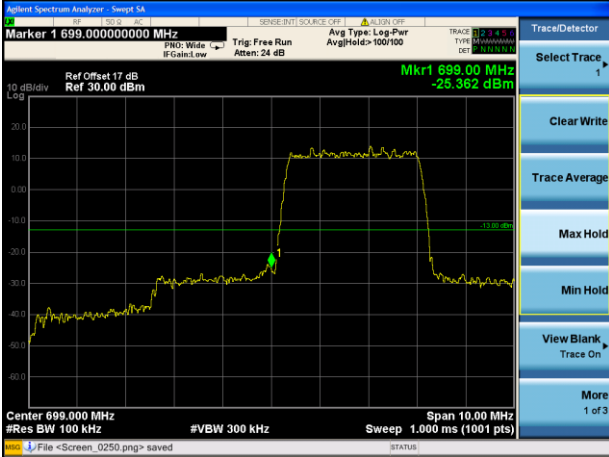

Test Mode: LTE Band 12 / 1.4MHz / 1RB / QPSK

Lowest channel

Highest channel

Test Mode: LTE Band 12 / 1.4MHz / 6RB / QPSK

Lowest channel

Highest channel

Test Mode: LTE Band 12 / 3MHz / 1RB / QPSK

Lowest channel

Highest channel

Test Mode: LTE Band 12 / 3MHz / 15RB / QPSK

Lowest channel

Highest channel

Test Mode: LTE Band 12 / 5MHz / 1RB / QPSK

Lowest channel

Highest channel

Test Mode: LTE Band 12 / 5MHz / 25RB / QPSK

Lowest channel

Highest channel

Test Mode: LTE Band 12 / 10MHz / 1 RB / QPSK

Lowest channel

Highest channel

Test Mode: LTE Band 12 / 10MHz / 50RB / QPSK

Lowest channel

Highest channel