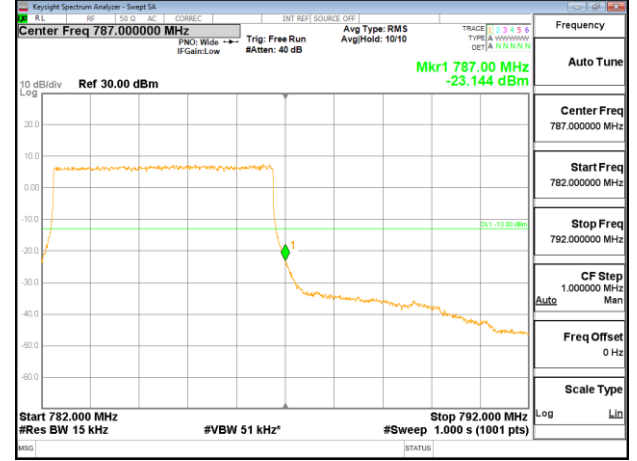

Lowest channel

Highest channel

Test Mode: LTE Band 12 / 10MHz / 1RB / 16-QAM

Lowest channel

Highest channel

Test Mode: LTE Band 12 / 10MHz / 50RB / 16-QAM

Lowest channel

Highest channel

Test Mode: LTE Band 13 / 5MHz / 1RB / QPSK

Lowest channel

Highest channel

Test Mode: LTE Band 13 / 5MHz / 25RB / QPSK

Lowest channel

Highest channel

Test Mode: LTE Band 13 / 10MHz / 1RB / QPSK

Middle channel

Middle channel

Test Mode: LTE Band 13 / 10MHz / 50RB / QPSK

Middle channel

Middle channel

Test Mode: LTE Band 13 / 5MHz / 1RB / 16-QAM

Lowest channel

Highest channel

Test Mode: LTE Band 13 / 5MHz / 25RB / 16-QAM

Lowest channel

Highest channel

Test Mode: LTE Band 13 / 10MHz / 1RB / 16-QAM

Middle channel

Middle channel

Test Mode: LTE Band 13 / 10MHz / 50RB / 16-QAM

Middle channel

Middle channel