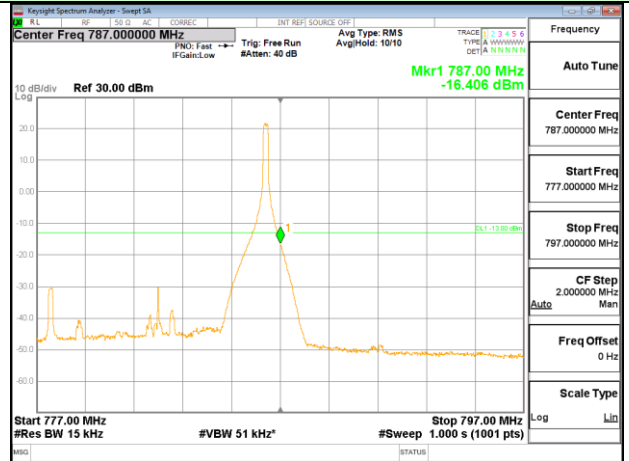

Lowest channel

Highest channel

Test Mode: LTE Band 12 / 10MHz / 1RB / 16-QAM

Lowest channel

Highest channel

Test Mode: LTE Band 12 / 10MHz / 50RB / 16-QAM

Lowest channel

Highest channel

Test Mode: LTE Band 13 / 5MHz / 1RB / QPSK

Lowest channel

Highest channel

Test Mode: LTE Band 13 / 5MHz / 25RB / QPSK

Lowest channel

Highest channel

Test Mode: LTE Band 13 / 10MHz / 1RB / QPSK

Middle channel

Middle channel

Test Mode: LTE Band 13 / 10MHz / 50RB / QPSK

Middle channel

Middle channel

Test Mode: LTE Band 13 / 5MHz / 1RB / 16-QAM

Lowest channel

Highest channel

Test Mode: LTE Band 13 / 5MHz / 25RB / 16-QAM

Lowest channel

Highest channel

Test Mode: LTE Band 13 / 10MHz / 1RB / 16-QAM

Middle channel

Middle channel

Test Mode: LTE Band 13 / 10MHz / 50RB / 16-QAM

Middle channel

Middle channel