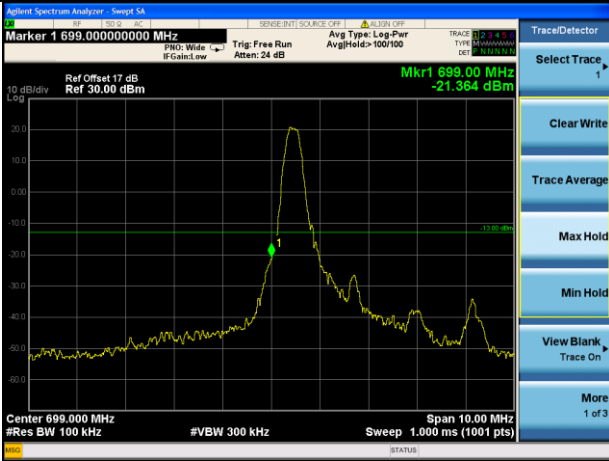

Test Mode: LTE Band 12 / 1.4MHz / 1RB / QPSK

Lowest channel

Highest channel

Test Mode: LTE Band 12 / 1.4MHz / 6RB / QPSK

Lowest channel

Highest channel

Test Mode: LTE Band 12 / 3MHz / 1RB / QPSK

Lowest channel

Highest channel

Test Mode: LTE Band 12 / 3MHz / 15RB / QPSK

Lowest channel

Highest channel

Test Mode: LTE Band 12 / 5MHz / 1RB / QPSK

Lowest channel

Highest channel

Test Mode: LTE Band 12 / 5MHz / 25RB / QPSK

Lowest channel

Highest channel

Test Mode: LTE Band 12 / 10MHz / 1 RB / QPSK

Lowest channel

Highest channel

Test Mode: LTE Band 12 / 10MHz / 50RB / QPSK

Lowest channel

Highest channel