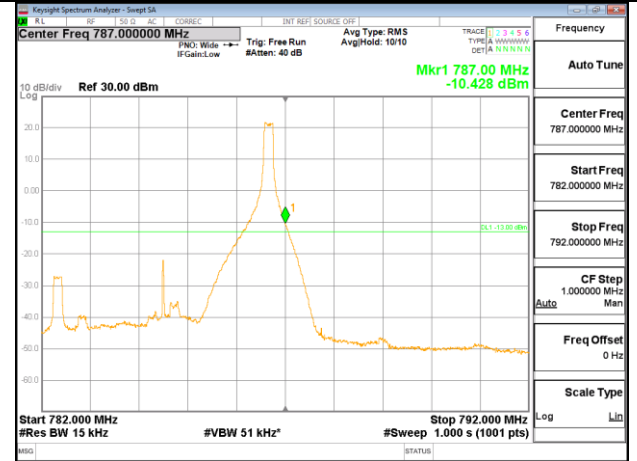

Highest channel

Test Mode: LTE Band 12 / 3MHz / 15RB / 16-QAM

Lowest channel

Highest channel

Test Mode: LTE Band 12 / 5MHz / 1 RB / 16-QAM

Lowest channel

Highest channel

Test Mode: LTE Band 12 / 5MHz / 25RB / 16-QAM

Lowest channel

Highest channel

Test Mode: LTE Band 12 / 10MHz / 1RB / 16-QAM

Lowest channel

Highest channel

Test Mode: LTE Band 12 / 10MHz / 50RB / 16-QAM

Lowest channel

Highest channel

Test Mode: LTE Band 13 / 5MHz / 1RB / QPSK

Lowest channel

Highest channel

Test Mode: LTE Band 13 / 5MHz / 25RB / QPSK

Lowest channel

Highest channel

Test Mode: LTE Band 13 / 10MHz / 1RB / QPSK

Middle channel

Middle channel

Test Mode: LTE Band 13 / 10MHz / 50RB / QPSK

Middle channel

Middle channel

Test Mode: LTE Band 13 / 5MHz / 1RB / 16-QAM

Lowest channel

Highest channel

Test Mode: LTE Band 13 / 5MHz / 25RB / 16-QAM