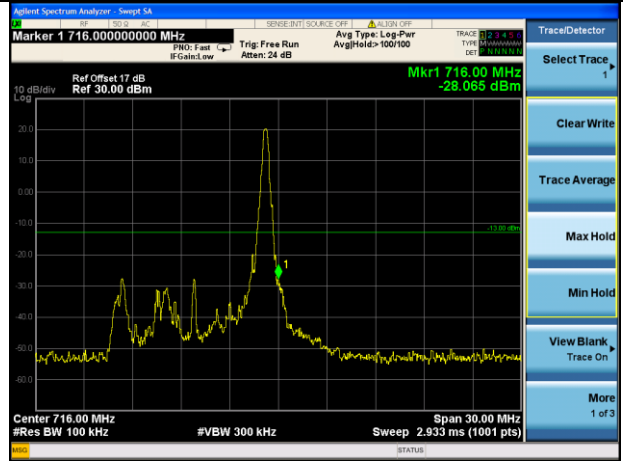

Highest channel

Test Mode: LTE Band 12 / 3MHz / 15RB / 16-QAM

Lowest channel

Highest channel

Test Mode: LTE Band 12 / 5MHz / 1 RB / 16-QAM

Lowest channel

Highest channel

Test Mode: LTE Band 12 / 5MHz / 25RB / 16-QAM

Lowest channel

Highest channel

Test Mode: LTE Band 12 / 10MHz / 1RB / 16-QAM

Lowest channel

Highest channel

Test Mode: LTE Band 12 / 10MHz / 50RB / 16-QAM

Lowest channel

Highest channel

Test Mode: LTE Band 13 / 5MHz / 1RB / QPSK

Lowest channel

Highest channel

Test Mode: LTE Band 13 / 5MHz / 25RB / QPSK

Lowest channel

Highest channel

Test Mode: LTE Band 13 / 10MHz / 1RB / QPSK

Middle channel

Middle channel

Test Mode: LTE Band 13 / 10MHz / 50RB / QPSK

Middle channel

Middle channel

Test Mode: LTE Band 13 / 5MHz / 1RB / 16-QAM

Lowest channel

Highest channel

Test Mode: LTE Band 13 / 5MHz / 25RB / 16-QAM