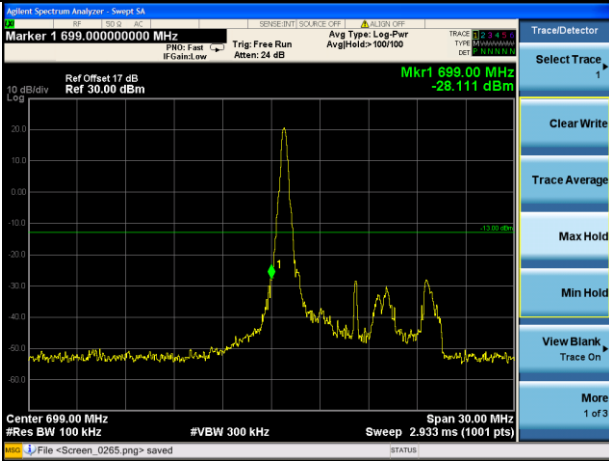

Test Mode: LTE Band 12 / 1.4MHz / 1RB / 16-QAM

Lowest channel

Highest channel

Test Mode: LTE Band 12 / 1.4MHz / 6RB / 16-QAM

Lowest channel

Highest channel

Test Mode: LTE Band 12 / 3MHz / 1RB / 16-QAM

Lowest channel

Highest channel

Test Mode: LTE Band 12 / 3MHz / 15RB / 16-QAM

Lowest channel

Highest channel

Test Mode: LTE Band 12 / 5MHz / 1 RB / 16-QAM

Lowest channel

Highest channel

Test Mode: LTE Band 12 / 5MHz / 25RB / 16-QAM

Lowest channel

Highest channel

Test Mode: LTE Band 12 / 10MHz / 1RB / 16-QAM

Lowest channel

Highest channel

Test Mode: LTE Band 12 / 10MHz / 50RB / 16-QAM

Lowest channel

Highest channel

Test Mode: LTE Band 13 / 5MHz / 1RB / QPSK

Lowest channel

Highest channel

Test Mode: LTE Band 13 / 5MHz / 25RB / QPSK

Lowest channel

Highest channel

Test Mode: LTE Band 13 / 10MHz / 1RB / QPSK

Middle channel