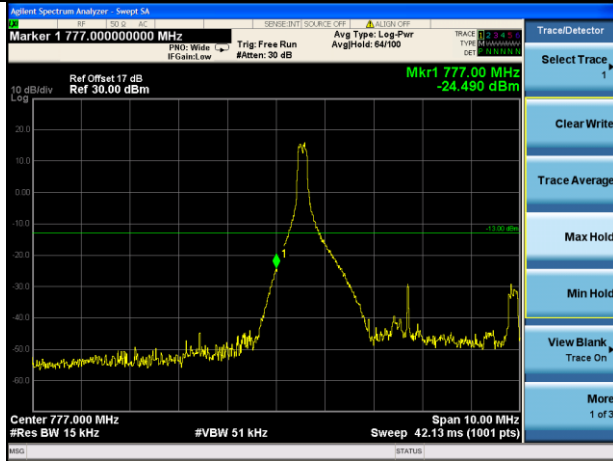

Test Mode: LTE Band 13 / 5MHz / 1RB / QPSK

Lowest channel

Highest channel

Test Mode: LTE Band 13 / 5MHz / 25RB / QPSK

Lowest channel

Highest channel

Test Mode: LTE Band 13 / 10MHz / 1RB / QPSK

Middle channel

Middle channel

Test Mode: LTE Band 13 / 10MHz / 50RB / QPSK

Middle channel

Middle channel

Test Mode: LTE Band 13 / 5MHz / 1RB / 16-QAM

Lowest channel

Highest channel

Test Mode: LTE Band 13 / 5MHz / 25RB / 16-QAM

Lowest channel

Highest channel

Test Mode: LTE Band 13 / 10MHz / 1RB / 16-QAM

Middle channel

Middle channel

Test Mode: LTE Band 13 / 10MHz / 50RB / 16-QAM

Middle channel

Middle channel