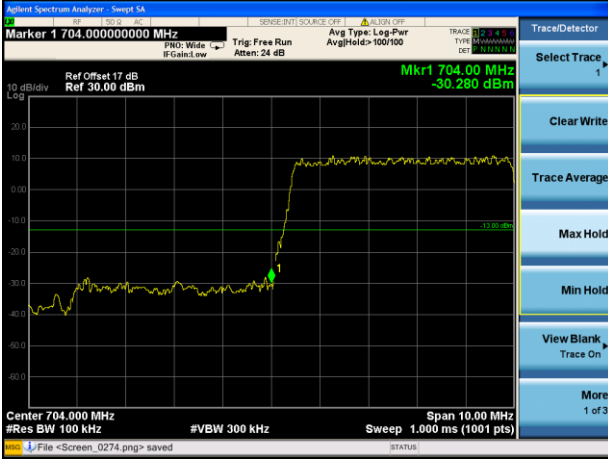

Lowest channel

Highest channel

Test Mode: LTE Band 13 / 10MHz / 1RB / 16-QAM

Middle channel

Middle channel

Test Mode: LTE Band 13 / 10MHz / 50RB / 16-QAM

Middle channel

Middle channel

Test Mode: LTE Band 17 / 5MHz / 1RB / QPSK

Lowest channel

Highest channel

Test Mode: LTE Band 17 / 5MHz / 25RB / QPSK

Lowest channel

Highest channel

Test Mode: LTE Band 17 / 10MHz / 1RB / QPSK

Lowest channel

Highest channel

Test Mode: LTE Band 17 / 10MHz / 50RB / QPSK

Lowest channel

Highest channel

Test Mode: LTE Band 17 / 5MHz / 1RB / 16-QAM

Lowest channel

Highest channel

Test Mode: LTE Band 17 / 5MHz / 25RB / 16-QAM

Lowest channel

Highest channel

Test Mode: LTE Band 17 / 10MHz / 1RB / 16-QAM

Lowest channel

Highest channel

Test Mode: LTE Band 17 / 10MHz / 50RB / 16-QAM

Lowest channel

Highest channel