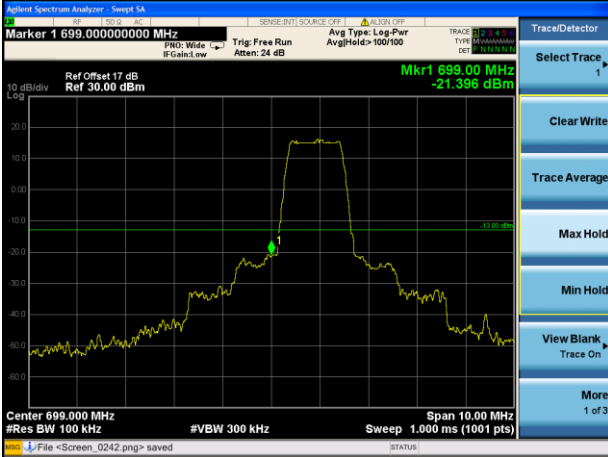

Test Mode: LTE Band 12 / 1.4MHz / 1RB / QPSK

Lowest channel

Highest channel

Test Mode: LTE Band 12 / 1.4MHz / 6RB / QPSK

Lowest channel

Highest channel

Test Mode: LTE Band 12 / 3MHz / 1RB / QPSK

Lowest channel

Highest channel

Test Mode: LTE Band 12 / 3MHz / 15RB / QPSK

Lowest channel

Highest channel

Test Mode: LTE Band 12 / 5MHz / 1RB / QPSK

Lowest channel

Highest channel

Test Mode: LTE Band 12 / 5MHz / 25RB / QPSK

Lowest channel

Highest channel

Test Mode: LTE Band 12 / 10MHz / 1 RB / QPSK

Lowest channel

Highest channel

Test Mode: LTE Band 12 / 10MHz / 50RB / QPSK

Lowest channel

Highest channel