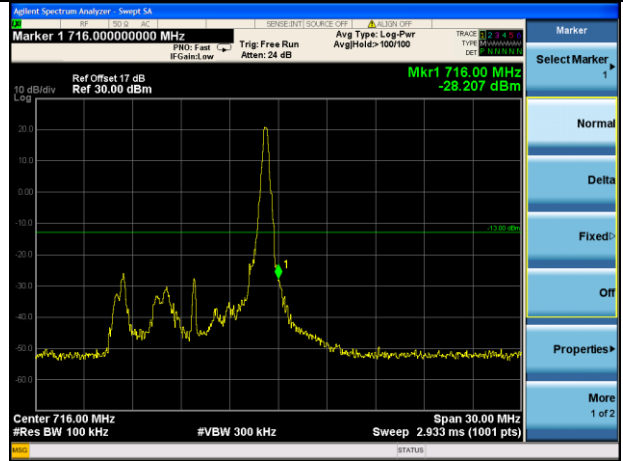

Highest channel

Test Mode: LTE Band 12 / 3MHz / 15RB / QPSK

Lowest channel

Highest channel

Test Mode: LTE Band 12 / 5MHz / 1RB / QPSK

Lowest channel

Highest channel

Test Mode: LTE Band 12 / 5MHz / 25RB / QPSK

Lowest channel

Highest channel

Test Mode: LTE Band 12 / 10MHz / 1 RB / QPSK

Lowest channel

Highest channel

Test Mode: LTE Band 12 / 10MHz / 50RB / QPSK

Lowest channel

Highest channel

Test Mode: LTE Band 12 / 1.4MHz / 1RB / 16-QAM

Lowest channel

Highest channel

Test Mode: LTE Band 12 / 1.4MHz / 6RB / 16-QAM

Lowest channel

Highest channel

Test Mode: LTE Band 12 / 3MHz / 1RB / 16-QAM

Lowest channel

Highest channel

Test Mode: LTE Band 12 / 3MHz / 15RB / 16-QAM

Lowest channel

Highest channel

Test Mode: LTE Band 12 / 5MHz / 1 RB / 16-QAM

Lowest channel

Highest channel

Test Mode: LTE Band 12 / 5MHz / 25RB / 16-QAM