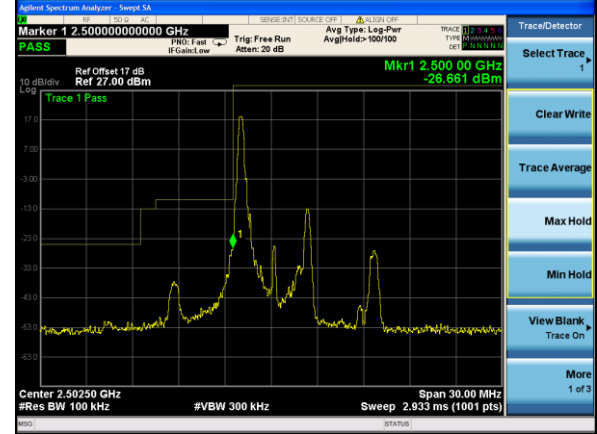

Lowest channel

Highest channel

Test Mode: LTE Band 7 / 10MHz / 50RB / QPSK

Lowest channel

Highest channel

Test Mode: LTE Band 7 / 15MHz / 1RB / QPSK

Lowest channel

Highest channel

Test Mode: LTE Band 7 / 15MHz / 75RB / QPSK

Lowest channel

Highest channel

Test Mode: LTE Band 7 / 20MHz / 1RB / QPSK

Lowest channel

Highest channel

Test Mode: LTE Band 7 / 20MHz / 100RB / QPSK

Lowest channel

Highest channel

Test Mode: LTE Band 7 / 5MHz / 1RB / 16-QAM

Lowest channel

Highest channel

Test Mode: LTE Band 7 / 5MHz / 25RB / 16-QAM

Lowest channel

Highest channel

Test Mode: LTE Band 7 / 10MHz / 1RB / 16-QAM

Lowest channel

Highest channel

Test Mode: LTE Band 7 / 10MHz / 50RB / 16-QAM

Lowest channel

Highest channel

Test Mode: LTE Band 7 / 15MHz / 1RB / 16-QAM

Lowest channel

Highest channel