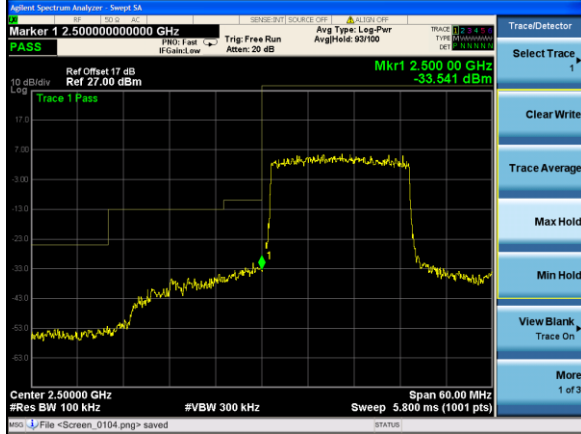

Lowest channel

Highest channel

Test Mode: LTE Band 7 / 10MHz / 50RB / 16-QAM

Lowest channel

Highest channel

Test Mode: LTE Band 7 / 15MHz / 1RB / 16-QAM

Lowest channel

Highest channel

Test Mode: LTE Band 7 / 15MHz / 75RB / 16-QAM

Lowest channel

Highest channel

Test Mode: LTE Band 7 / 20MHz / 1RB / 16-QAM

Lowest channel

Highest channel

Test Mode: LTE Band 7 / 20MHz / 100RB / 16-QAM

Lowest channel

Highest channel