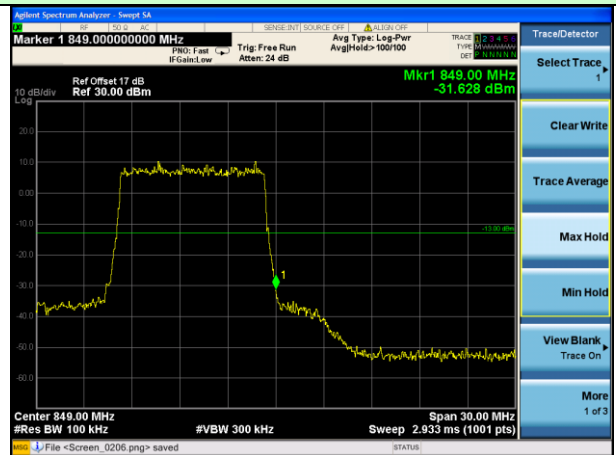

Lowest channel

Highest channel

Test Mode: LTE Band 5 / 3MHz / 15RB / QPSK

Lowest channel

Highest channel

Test Mode: LTE Band 5 / 5MHz / 1RB / QPSK

Lowest channel

Highest channel

Test Mode: LTE Band 5 / 5MHz / 25RB / QPSK

Lowest channel

Highest channel

Test Mode: LTE Band 5 / 10MHz / 1RB / QPSK

Lowest channel

Highest channel

Test Mode: LTE Band 5 / 10MHz / 50RB / QPSK

Lowest channel

Highest channel

Test Mode: LTE Band 5 / 1.4MHz / 1RB / 16-QAM

Lowest channel

Highest channel

Test Mode: LTE Band 5 / 1.4MHz / 6RB / 16-QAM

Lowest channel

Highest channel

Test Mode: LTE Band 5 / 3MHz / 1RB / 16-QAM

Lowest channel

Highest channel

Test Mode: LTE Band 5 / 3MHz / 15RB / 16-QAM

Lowest channel

Highest channel

Test Mode: LTE Band 5 / 5MHz / 1RB / 16-QAM

Lowest channel

Highest channel