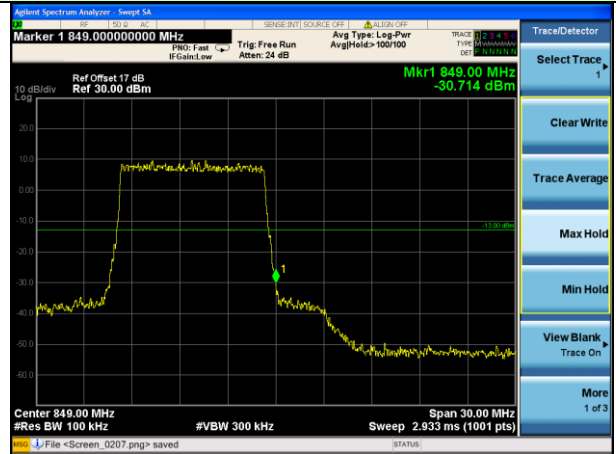

Lowest channel

Highest channel

Test Mode: LTE Band 5 / 3MHz / 15RB / 16-QAM

Lowest channel

Highest channel

Test Mode: LTE Band 5 / 5MHz / 1RB / 16-QAM

Lowest channel

Highest channel

Test Mode: LTE Band 5 / 5MHz / 25RB / 16-QAM

Lowest channel

Highest channel

Test Mode: LTE Band 5 / 10MHz / 1RB / 16-QAM

Lowest channel

Highest channel

Test Mode: LTE Band 5 / 10MHz / 50RB / 16-QAM

Lowest channel

Highest channel

Test Mode: LTE Band 7 / 5MHz / 1RB / QPSK

Lowest channel

Highest channel

Test Mode: LTE Band 7 / 5MHz / 25RB / QPSK

Lowest channel

Highest channel

Test Mode: LTE Band 7 / 10MHz / 1RB / QPSK

Lowest channel

Highest channel

Test Mode: LTE Band 7 / 10MHz / 50RB / QPSK

Lowest channel

Highest channel

Test Mode: LTE Band 7 / 15MHz / 1RB / QPSK

Lowest channel

Highest channel