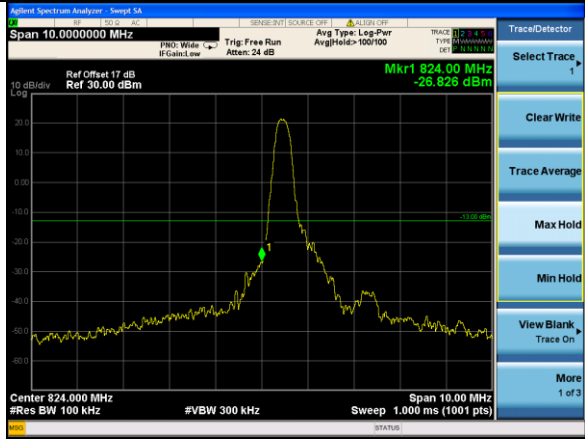

Lowest channel

Highest channel

Test Mode: LTE Band 5 / 3MHz / 15RB / QPSK

Lowest channel

Highest channel

Test Mode: LTE Band 5 / 5MHz / 1RB / QPSK

Lowest channel

Highest channel

Test Mode: LTE Band 5 / 5MHz / 25RB / QPSK

Lowest channel

Highest channel

Test Mode: LTE Band 5 / 10MHz / 1RB / QPSK

Lowest channel

Highest channel

Test Mode: LTE Band 5 / 10MHz / 50RB / QPSK

Lowest channel

Highest channel

Test Mode: LTE Band 5 / 1.4MHz / 1RB / 16-QAM

Lowest channel

Highest channel

Test Mode: LTE Band 5 / 1.4MHz / 6RB / 16-QAM

Lowest channel

Highest channel

Test Mode: LTE Band 5 / 3MHz / 1RB / 16-QAM

Lowest channel

Highest channel

Test Mode: LTE Band 5 / 3MHz / 15RB / 16-QAM

Lowest channel

Highest channel

Test Mode: LTE Band 5 / 5MHz / 1RB / 16-QAM

Lowest channel

Highest channel