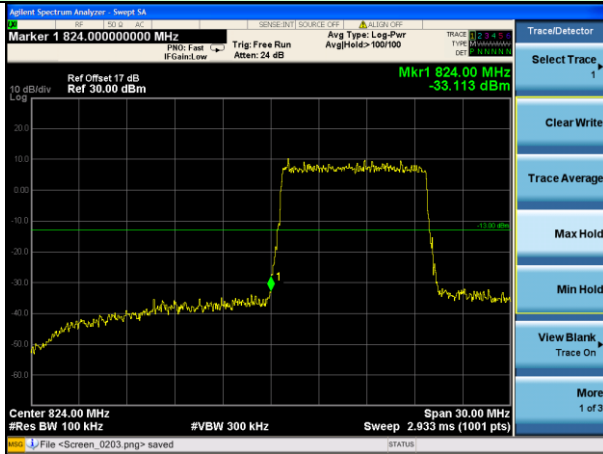

Lowest channel

Highest channel

Test Mode: LTE Band 5 / 3MHz / 15RB / 16-QAM

Lowest channel

Highest channel

Test Mode: LTE Band 5 / 5MHz / 1RB / 16-QAM

Lowest channel

Highest channel

Test Mode: LTE Band 5 / 5MHz / 25RB / 16-QAM

Lowest channel

Highest channel

Test Mode: LTE Band 5 / 10MHz / 1RB / 16-QAM

Lowest channel

Highest channel

Test Mode: LTE Band 5 / 10MHz / 50RB / 16-QAM

Lowest channel

Highest channel

Test Mode: LTE Band 7 / 5MHz / 1RB / QPSK

Lowest channel

Highest channel

Test Mode: LTE Band 7 / 5MHz / 25RB / QPSK

Lowest channel

Highest channel

Test Mode: LTE Band 7 / 10MHz / 1RB / QPSK

Lowest channel

Highest channel

Test Mode: LTE Band 7 / 10MHz / 50RB / QPSK

Lowest channel

Highest channel

Test Mode: LTE Band 7 / 15MHz / 1RB / QPSK

Lowest channel

Highest channel