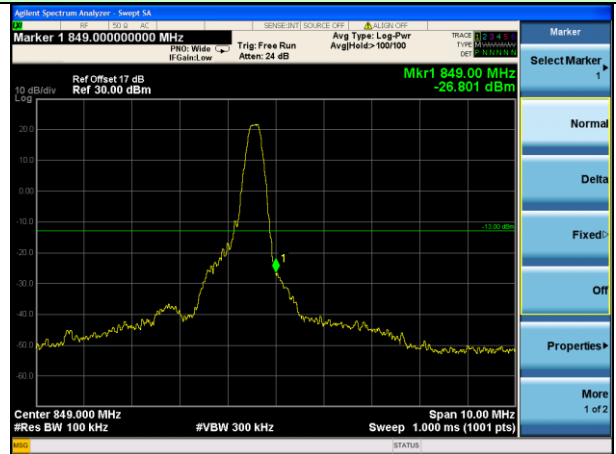

Test Mode: LTE Band 4 / 15MHz / 75RB / 16-QAM

Lowest channel

Highest channel

Test Mode: LTE Band 4 / 20MHz / 1RB / 16-QAM

Lowest channel

Highest channel

Test Mode: LTE Band 4 / 20MHz / 100RB / 16-QAM

Lowest channel

Highest channel

Test Mode: LTE Band 5 / 1.4MHz / 1RB / QPSK

Lowest channel

Highest channel

Test Mode: LTE Band 5 / 1.4MHz / 6RB / QPSK

Lowest channel

Highest channel

Test Mode: LTE Band 5 / 3MHz / 1RB / QPSK

Lowest channel

Highest channel

Test Mode: LTE Band 5 / 3MHz / 15RB / QPSK

Lowest channel

Highest channel

Test Mode: LTE Band 5 / 5MHz / 1RB / QPSK

Lowest channel

Highest channel