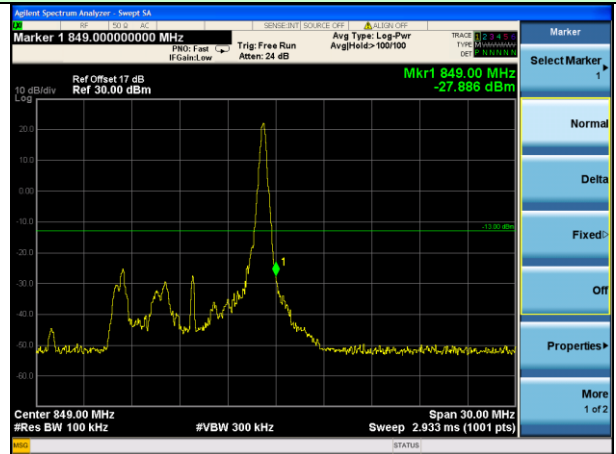

Lowest channel

Highest channel

Test Mode: LTE Band 5 / 3MHz / 15RB / QPSK

Lowest channel

Highest channel

Test Mode: LTE Band 5 / 5MHz / 1RB / QPSK

Lowest channel

Highest channel

Test Mode: LTE Band 5 / 5MHz / 25RB / QPSK

Lowest channel

Highest channel

Test Mode: LTE Band 5 / 10MHz / 1RB / QPSK

Lowest channel

Highest channel

Test Mode: LTE Band 5 / 10MHz / 50RB / QPSK

Lowest channel

Highest channel

Test Mode: LTE Band 5 / 1.4MHz / 1RB / 16-QAM

Lowest channel

Highest channel

Test Mode: LTE Band 5 / 1.4MHz / 6RB / 16-QAM

Lowest channel

Highest channel

Test Mode: LTE Band 5 / 3MHz / 1RB / 16-QAM

Lowest channel

Highest channel

Test Mode: LTE Band 5 / 3MHz / 15RB / 16-QAM

Lowest channel

Highest channel

Test Mode: LTE Band 5 / 5MHz / 1RB / 16-QAM

Lowest channel

Highest channel