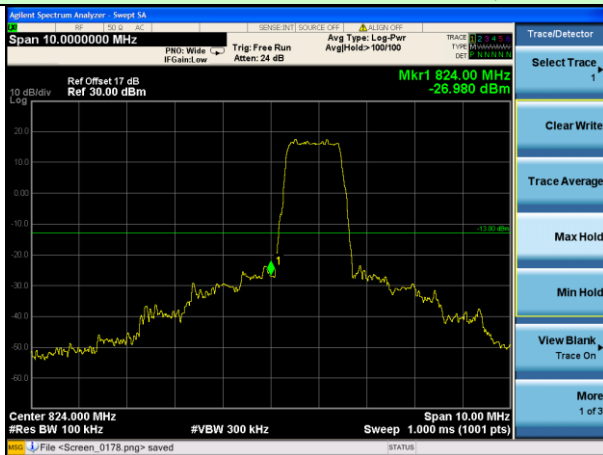

Test Mode: LTE Band 4 / 15MHz / 75RB / 16-QAM

Lowest channel

Highest channel

Test Mode: LTE Band 4 / 20MHz / 1RB / 16-QAM

Lowest channel

Highest channel

Test Mode: LTE Band 4 / 20MHz / 100RB / 16-QAM

Lowest channel

Highest channel

Test Mode: LTE Band 5 / 1.4MHz / 1RB / QPSK

Lowest channel

Highest channel

Test Mode: LTE Band 5 / 1.4MHz / 6RB / QPSK

Lowest channel

Highest channel

Test Mode: LTE Band 5 / 3MHz / 1RB / QPSK

Lowest channel

Highest channel

Test Mode: LTE Band 5 / 3MHz / 15RB / QPSK

Lowest channel

Highest channel

Test Mode: LTE Band 5 / 5MHz / 1RB / QPSK

Lowest channel

Highest channel

Test Mode: LTE Band 5 / 5MHz / 25RB / QPSK

Lowest channel

Highest channel

Test Mode: LTE Band 5 / 10MHz / 1RB / QPSK

Lowest channel

Highest channel

Test Mode: LTE Band 5 / 10MHz / 50RB / QPSK

Lowest channel