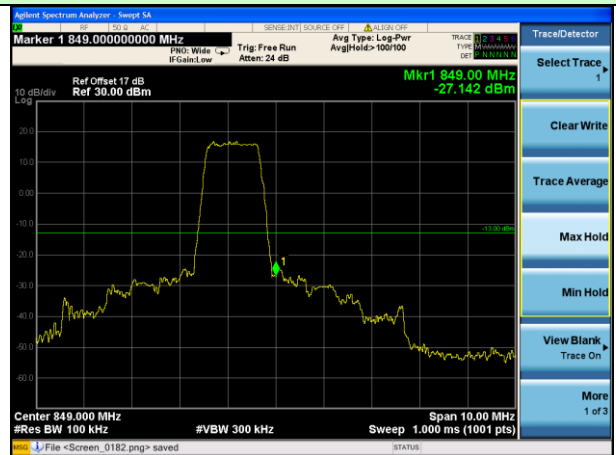

Test Mode: LTE Band 4 / 15MHz / 75RB / 16-QAM

Lowest channel

Highest channel

Test Mode: LTE Band 4 / 20MHz / 1RB / 16-QAM

Lowest channel

Highest channel

Test Mode: LTE Band 4 / 20MHz / 100RB / 16-QAM

Lowest channel

Highest channel

Test Mode: LTE Band 5 / 1.4MHz / 1RB / QPSK

Lowest channel

Highest channel

Test Mode: LTE Band 5 / 1.4MHz / 6RB / QPSK

Lowest channel

Highest channel

Test Mode: LTE Band 5 / 3MHz / 1RB / QPSK

Lowest channel

Highest channel

Test Mode: LTE Band 5 / 3MHz / 15RB / QPSK

Lowest channel

Highest channel

Test Mode: LTE Band 5 / 5MHz / 1RB / QPSK

Lowest channel

Highest channel

Test Mode: LTE Band 5 / 5MHz / 25RB / QPSK

Lowest channel

Highest channel

Test Mode: LTE Band 5 / 10MHz / 1RB / QPSK

Lowest channel

Highest channel

Test Mode: LTE Band 5 / 10MHz / 50RB / QPSK

Lowest channel