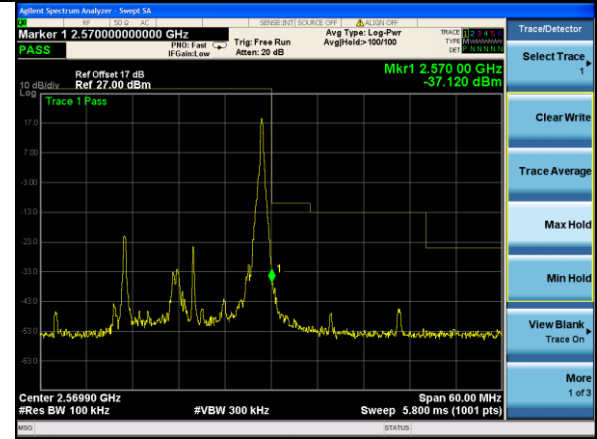

Lowest channel

Highest channel

Test Mode: LTE Band 7 / 10MHz / 50RB / 16-QAM

Lowest channel

Highest channel

Test Mode: LTE Band 7 / 15MHz / 1RB / 16-QAM

Lowest channel

Highest channel

Test Mode: LTE Band 7 / 15MHz / 75RB / 16-QAM

Lowest channel

Highest channel

Test Mode: LTE Band 7 / 20MHz / 1RB / 16-QAM

Lowest channel

Highest channel

Test Mode: LTE Band 7 / 20MHz / 100RB / 16-QAM

Lowest channel

Highest channel