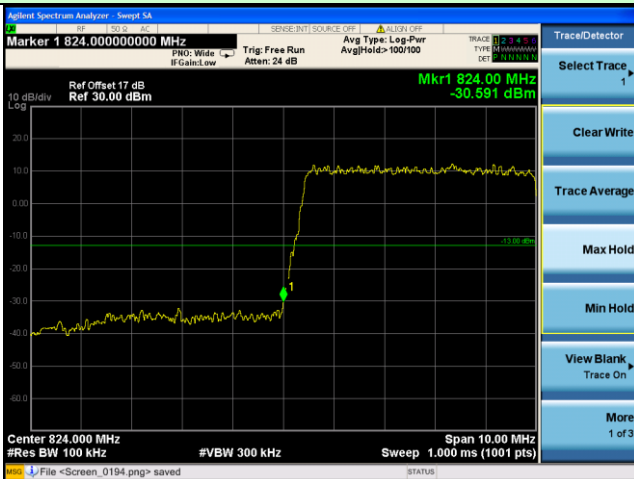

Highest channel

Test Mode: LTE Band 5 / 1.4MHz / 1RB / QPSK

Lowest channel

Highest channel

Test Mode: LTE Band 5 / 1.4MHz / 6RB / QPSK

Lowest channel

Highest channel

Test Mode: LTE Band 5 / 3MHz / 1RB / QPSK

Lowest channel

Highest channel

Test Mode: LTE Band 5 / 3MHz / 15RB / QPSK

Lowest channel

Highest channel

Test Mode: LTE Band 5 / 5MHz / 1RB / QPSK

Lowest channel

Highest channel

Test Mode: LTE Band 5 / 5MHz / 25RB / QPSK

Lowest channel

Highest channel

Test Mode: LTE Band 5 / 10MHz / 1RB / QPSK

Lowest channel

Highest channel

Test Mode: LTE Band 5 / 10MHz / 50RB / QPSK

Lowest channel

Highest channel

Test Mode: LTE Band 5 / 1.4MHz / 1RB / 16-QAM

Lowest channel

Highest channel

Test Mode: LTE Band 5 / 1.4MHz / 6RB / 16-QAM

Lowest channel

Highest channel

Test Mode: LTE Band 5 / 3MHz / 1RB / 16-QAM