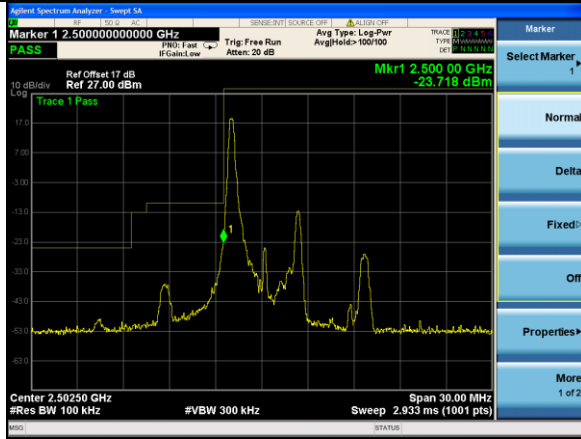

Lowest channel

Highest channel

Test Mode: LTE Band 5 / 3MHz / 15RB / 16-QAM

Lowest channel

Highest channel

Test Mode: LTE Band 5 / 5MHz / 1RB / 16-QAM

Lowest channel

Highest channel

Test Mode: LTE Band 5 / 5MHz / 25RB / 16-QAM

Lowest channel

Highest channel

Test Mode: LTE Band 5 / 10MHz / 1RB / 16-QAM

Lowest channel

Highest channel

Test Mode: LTE Band 5 / 10MHz / 50RB / 16-QAM

Lowest channel

Highest channel

Test Mode: LTE Band 7 / 5MHz / 1RB / QPSK

Lowest channel

Highest channel

Test Mode: LTE Band 7 / 5MHz / 25RB / QPSK

Lowest channel

Highest channel

Test Mode: LTE Band 7 / 10MHz / 1RB / QPSK

Lowest channel

Highest channel

Test Mode: LTE Band 7 / 10MHz / 50RB / QPSK

Lowest channel

Highest channel

Test Mode: LTE Band 7 / 15MHz / 1RB / QPSK

Lowest channel

Highest channel