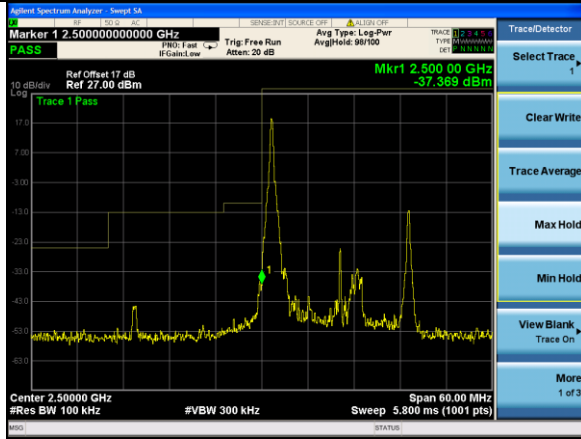

Lowest channel

Highest channel

Test Mode: LTE Band 7 / 10MHz / 50RB / 16-QAM

Lowest channel

Highest channel

Test Mode: LTE Band 7 / 15MHz / 1RB / 16-QAM

Lowest channel

Highest channel

Test Mode: LTE Band 7 / 15MHz / 75RB / 16-QAM

Lowest channel

Highest channel

Test Mode: LTE Band 7 / 20MHz / 1RB / 16-QAM

Lowest channel

Highest channel

Test Mode: LTE Band 7 / 20MHz / 100RB / 16-QAM

Lowest channel

Highest channel