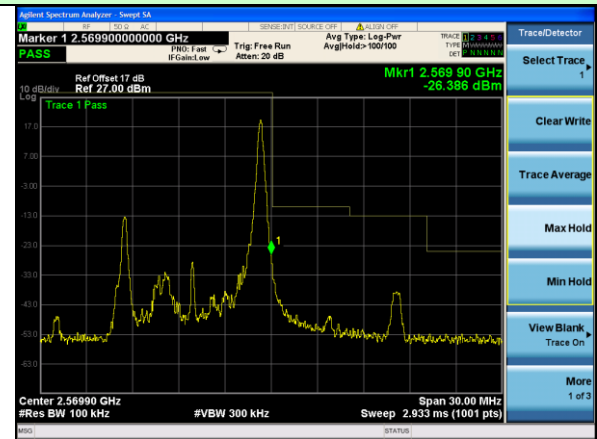

Test Mode: LTE Band 7 / 15MHz / 75RB / QPSK

Lowest channel

Highest channel

Test Mode: LTE Band 7 / 20MHz / 1RB / QPSK

Lowest channel

Highest channel

Test Mode: LTE Band 7 / 20MHz / 100RB / QPSK

Lowest channel

Highest channel

Test Mode: LTE Band 7 / 5MHz / 1RB / 16-QAM

Lowest channel

Highest channel

Test Mode: LTE Band 7 / 5MHz / 25RB / 16-QAM

Lowest channel

Highest channel

Test Mode: LTE Band 7 / 10MHz / 1RB / 16-QAM

Lowest channel

Highest channel

Test Mode: LTE Band 7 / 10MHz / 50RB / 16-QAM

Lowest channel

Highest channel

Test Mode: LTE Band 7 / 15MHz / 1RB / 16-QAM

Lowest channel

Highest channel

Highest channel