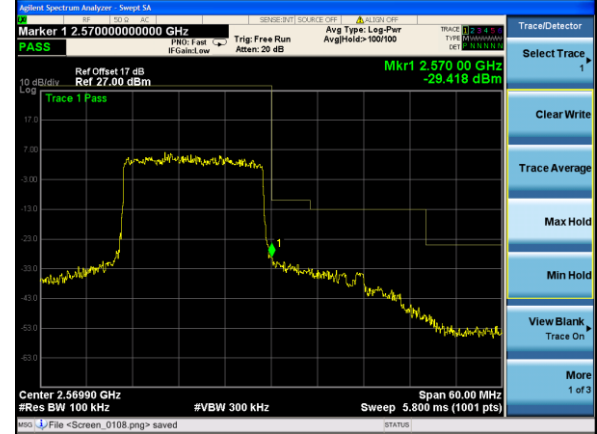

Lowest channel

Highest channel

Test Mode: LTE Band 7 / 10MHz / 50RB / 16-QAM

Lowest channel

Highest channel

Test Mode: LTE Band 7 / 15MHz / 1RB / 16-QAM

Lowest channel

Highest channel

Test Mode: LTE Band 7 / 15MHz / 75RB / 16-QAM

Lowest channel

Highest channel

Test Mode: LTE Band 7 / 20MHz / 1RB / 16-QAM

Lowest channel

Highest channel

Test Mode: LTE Band 7 / 20MHz / 100RB / 16-QAM

Lowest channel

Highest channel