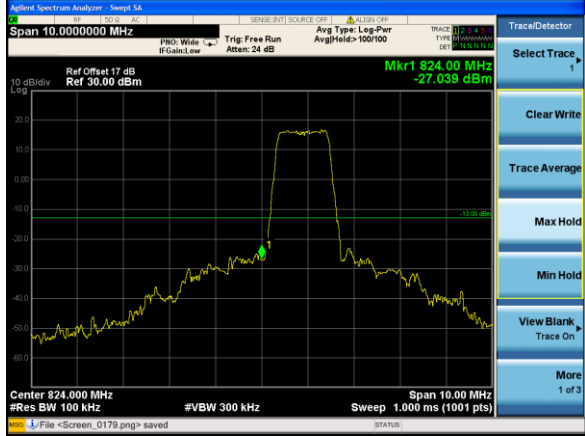

Test Mode: LTE Band 5 / 5MHz / 25RB / QPSK

Lowest channel

Highest channel

Test Mode: LTE Band 5 / 10MHz / 1RB / QPSK

Lowest channel

Highest channel

Test Mode: LTE Band 5 / 10MHz / 50RB / QPSK

Lowest channel

Highest channel

Test Mode: LTE Band 5 / 1.4MHz / 1RB / 16-QAM

Lowest channel

Highest channel

Test Mode: LTE Band 5 / 1.4MHz / 6RB / 16-QAM

Lowest channel

Highest channel

Test Mode: LTE Band 5 / 3MHz / 1RB / 16-QAM

Lowest channel

Highest channel

Test Mode: LTE Band 5 / 3MHz / 15RB / 16-QAM

Lowest channel

Highest channel

Test Mode: LTE Band 5 / 5MHz / 1RB / 16-QAM

Lowest channel

Highest channel

Test Mode: LTE Band 5 / 5MHz / 25RB / 16-QAM

Lowest channel

Highest channel

Test Mode: LTE Band 5 / 10MHz / 1RB / 16-QAM

Lowest channel

Highest channel

Test Mode: LTE Band 5 / 10MHz / 50RB / 16-QAM

Lowest channel