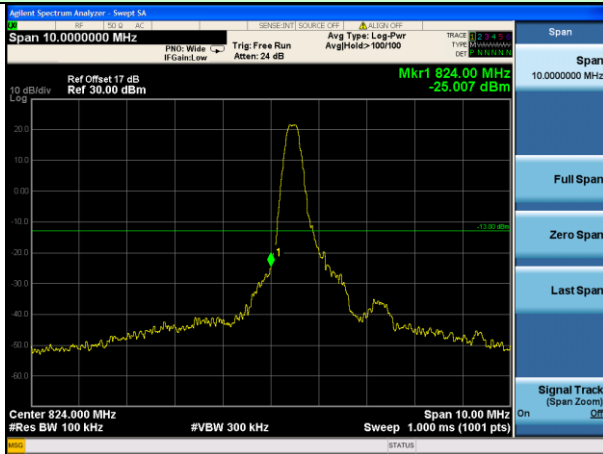

Test Mode: LTE Band 4 / 15MHz / 75RB / 16-QAM

Lowest channel

Highest channel

Test Mode: LTE Band 4 / 20MHz / 1RB / 16-QAM

Lowest channel

Highest channel

Test Mode: LTE Band 4 / 20MHz / 100RB / 16-QAM

Lowest channel

Highest channel

Test Mode: LTE Band 5 / 1.4MHz / 1RB / QPSK

Lowest channel

Highest channel

Test Mode: LTE Band 5 / 1.4MHz / 6RB / QPSK

Lowest channel

Highest channel

Test Mode: LTE Band 5 / 3MHz / 1RB / QPSK

Lowest channel

Highest channel

Test Mode: LTE Band 5 / 3MHz / 15RB / QPSK

Lowest channel

Highest channel

Test Mode: LTE Band 5 / 5MHz / 1RB / QPSK

Lowest channel

Highest channel