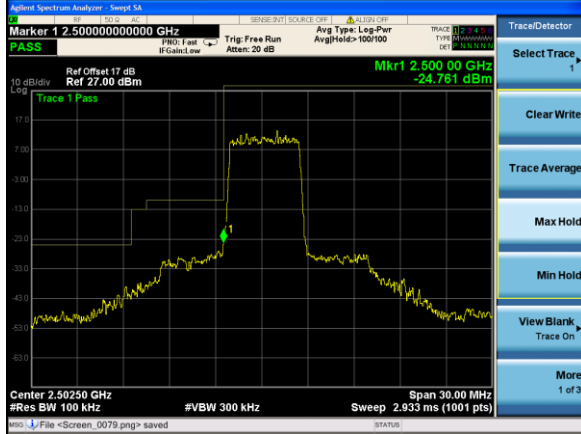

Test Mode: LTE Band 5 / 5MHz / 25RB / 16-QAM

Lowest channel

Highest channel

Test Mode: LTE Band 5 / 10MHz / 1RB / 16-QAM

Lowest channel

Highest channel

Test Mode: LTE Band 5 / 10MHz / 50RB / 16-QAM

Lowest channel

Highest channel

Test Mode: LTE Band 7 / 5MHz / 1RB / QPSK

Lowest channel

Highest channel

Test Mode: LTE Band 7 / 5MHz / 25RB / QPSK

Lowest channel

Highest channel

Test Mode: LTE Band 7 / 10MHz / 1RB / QPSK

Lowest channel

Highest channel

Test Mode: LTE Band 7 / 10MHz / 50RB / QPSK

Lowest channel

Highest channel

Test Mode: LTE Band 7 / 15MHz / 1RB / QPSK

Lowest channel

Highest channel