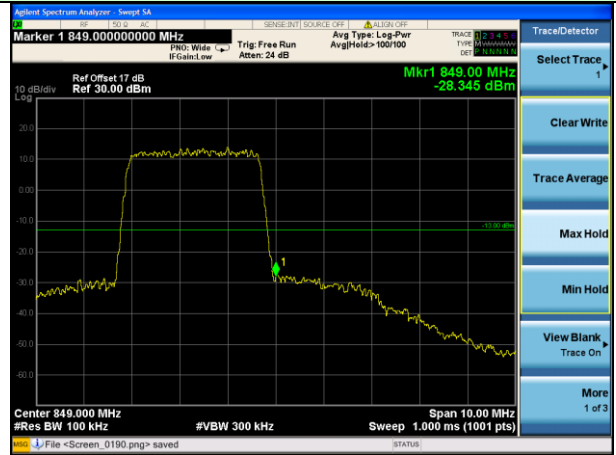

Highest channel

Test Mode: LTE Band 5 / 1.4MHz / 1RB / QPSK

Lowest channel

Highest channel

Test Mode: LTE Band 5 / 1.4MHz / 6RB / QPSK

Lowest channel

Highest channel

Test Mode: LTE Band 5 / 3MHz / 1RB / QPSK

Lowest channel

Highest channel

Test Mode: LTE Band 5 / 3MHz / 15RB / QPSK

Lowest channel

Highest channel

Test Mode: LTE Band 5 / 5MHz / 1RB / QPSK

Lowest channel

Highest channel

Test Mode: LTE Band 5 / 5MHz / 25RB / QPSK

Lowest channel

Highest channel

Test Mode: LTE Band 5 / 10MHz / 1RB / QPSK

Lowest channel

Highest channel

Test Mode: LTE Band 5 / 10MHz / 50RB / QPSK

Lowest channel

Highest channel

Test Mode: LTE Band 5 / 1.4MHz / 1RB / 16-QAM

Lowest channel

Highest channel

Test Mode: LTE Band 5 / 1.4MHz / 6RB / 16-QAM

Lowest channel

Highest channel

Test Mode: LTE Band 5 / 3MHz / 1RB / 16-QAM