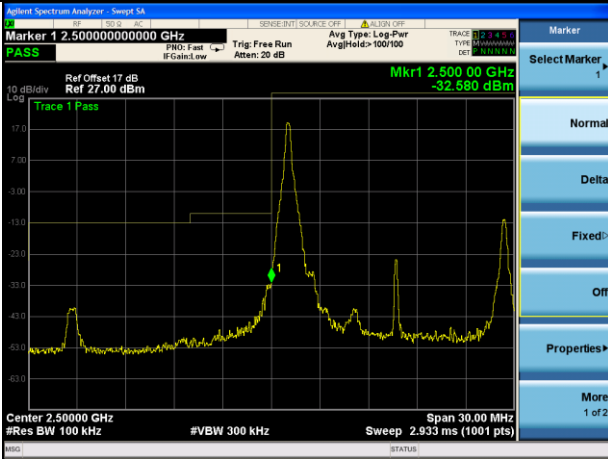

Highest channel

Test Mode: LTE Band 7 / 5MHz / 1RB / QPSK

Lowest channel

Highest channel

Test Mode: LTE Band 7 / 5MHz / 25RB / QPSK

Lowest channel

Highest channel

Test Mode: LTE Band 7 / 10MHz / 1RB / QPSK

Lowest channel

Highest channel

Test Mode: LTE Band 7 / 10MHz / 50RB / QPSK

Lowest channel

Highest channel

Test Mode: LTE Band 7 / 15MHz / 1RB / QPSK

Lowest channel

Highest channel

Test Mode: LTE Band 7 / 15MHz / 75RB / QPSK

Lowest channel

Highest channel

Test Mode: LTE Band 7 / 20MHz / 1RB / QPSK

Lowest channel

Highest channel

Test Mode: LTE Band 7 / 20MHz / 100RB / QPSK

Lowest channel