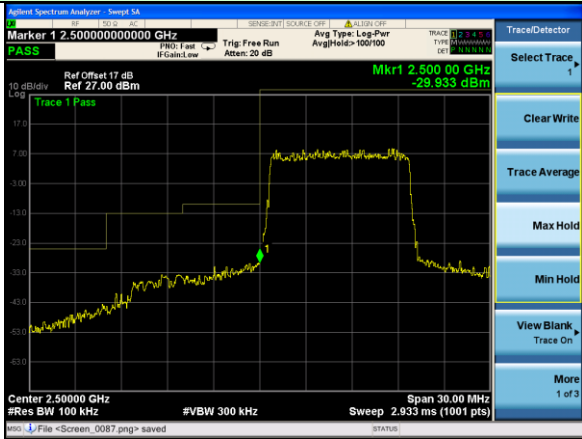

Test Mode: LTE Band 5 / 5MHz / 25RB / 16-QAM

Lowest channel

Highest channel

Test Mode: LTE Band 5 / 10MHz / 1RB / 16-QAM

Lowest channel

Highest channel

Test Mode: LTE Band 5 / 10MHz / 50RB / 16-QAM

Lowest channel

Highest channel

Test Mode: LTE Band 7 / 5MHz / 1RB / QPSK

Lowest channel

Highest channel

Test Mode: LTE Band 7 / 5MHz / 25RB / QPSK

Lowest channel

Highest channel

Test Mode: LTE Band 7 / 10MHz / 1RB / QPSK

Lowest channel

Highest channel

Test Mode: LTE Band 7 / 10MHz / 50RB / QPSK

Lowest channel

Highest channel

Test Mode: LTE Band 7 / 15MHz / 1RB / QPSK

Lowest channel

Highest channel