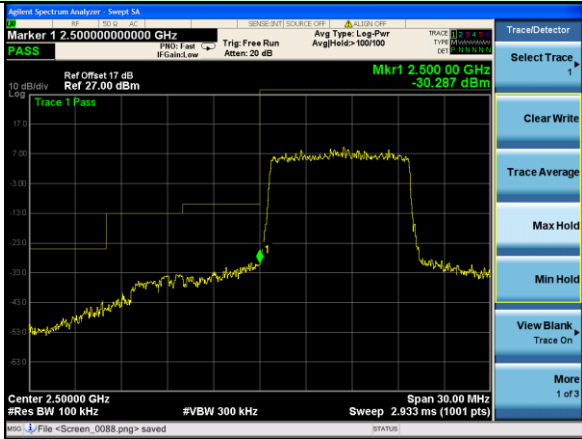

Test Mode: LTE Band 7 / 15MHz / 75RB / QPSK

Lowest channel

Highest channel

Test Mode: LTE Band 7 / 20MHz / 1RB / QPSK

Lowest channel

Highest channel

Test Mode: LTE Band 7 / 20MHz / 100RB / QPSK

Lowest channel

Highest channel

Test Mode: LTE Band 7 / 5MHz / 1RB / 16-QAM

Lowest channel

Highest channel

Test Mode: LTE Band 7 / 5MHz / 25RB / 16-QAM

Lowest channel

Highest channel

Test Mode: LTE Band 7 / 10MHz / 1RB / 16-QAM

Lowest channel

Highest channel

Test Mode: LTE Band 7 / 10MHz / 50RB / 16-QAM

Lowest channel

Highest channel

Test Mode: LTE Band 7 / 15MHz / 1RB / 16-QAM

Lowest channel

Highest channel

Highest channel