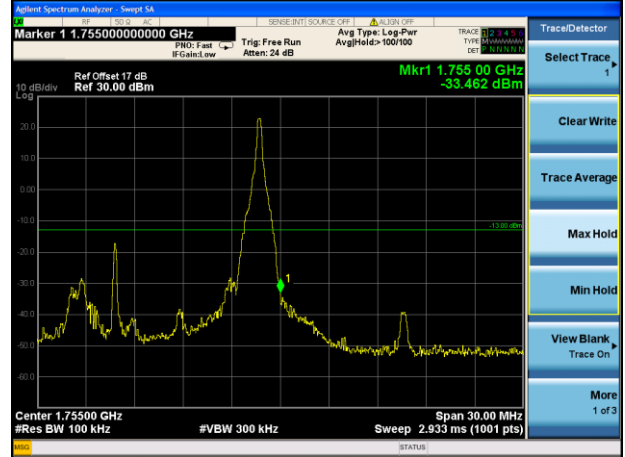

Test Mode: LTE Band 4 / 15MHz / 75RB / 16-QAM

Lowest channel

Highest channel

Test Mode: LTE Band 4 / 20MHz / 1RB / 16-QAM

Lowest channel

Highest channel

Test Mode: LTE Band 4 / 20MHz / 100RB / 16-QAM

Lowest channel

Highest channel

Test Mode: LTE Band 5 / 1.4MHz / 1RB / QPSK

Lowest channel

Highest channel

Test Mode: LTE Band 5 / 1.4MHz / 6RB / QPSK

Lowest channel

Highest channel

Test Mode: LTE Band 5 / 3MHz / 1RB / QPSK

Lowest channel

Highest channel

Test Mode: LTE Band 5 / 3MHz / 15RB / QPSK

Lowest channel

Highest channel

Test Mode: LTE Band 5 / 5MHz / 1RB / QPSK

Lowest channel

Highest channel