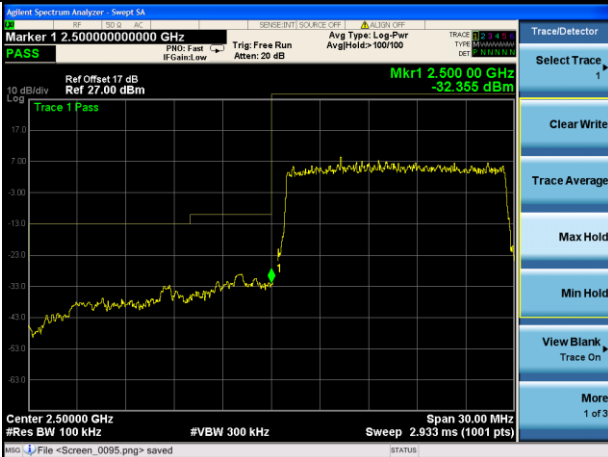

Highest channel

Test Mode: LTE Band 7 / 5MHz / 1RB / QPSK

Lowest channel

Highest channel

Test Mode: LTE Band 7 / 5MHz / 25RB / QPSK

Lowest channel

Highest channel

Test Mode: LTE Band 7 / 10MHz / 1RB / QPSK

Lowest channel

Highest channel

Test Mode: LTE Band 7 / 10MHz / 50RB / QPSK

Lowest channel

Highest channel

Test Mode: LTE Band 7 / 15MHz / 1RB / QPSK

Lowest channel

Highest channel

Test Mode: LTE Band 7 / 15MHz / 75RB / QPSK

Lowest channel

Highest channel

Test Mode: LTE Band 7 / 20MHz / 1RB / QPSK

Lowest channel

Highest channel

Test Mode: LTE Band 7 / 20MHz / 100RB / QPSK

Lowest channel