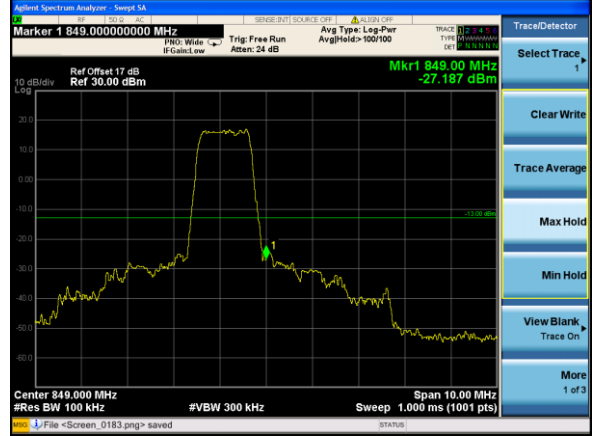

Test Mode: LTE Band 5 / 5MHz / 25RB / QPSK

Lowest channel

Highest channel

Test Mode: LTE Band 5 / 10MHz / 1RB / QPSK

Lowest channel

Highest channel

Test Mode: LTE Band 5 / 10MHz / 50RB / QPSK

Lowest channel

Highest channel

Test Mode: LTE Band 5 / 1.4MHz / 1RB / 16-QAM

Lowest channel

Highest channel

Test Mode: LTE Band 5 / 1.4MHz / 6RB / 16-QAM

Lowest channel

Highest channel

Test Mode: LTE Band 5 / 3MHz / 1RB / 16-QAM

Lowest channel

Highest channel

Test Mode: LTE Band 5 / 3MHz / 15RB / 16-QAM

Lowest channel

Highest channel

Test Mode: LTE Band 5 / 5MHz / 1RB / 16-QAM

Lowest channel

Highest channel

Test Mode: LTE Band 5 / 5MHz / 25RB / 16-QAM

Lowest channel

Highest channel

Test Mode: LTE Band 5 / 10MHz / 1RB / 16-QAM

Lowest channel

Highest channel

Test Mode: LTE Band 5 / 10MHz / 50RB / 16-QAM

Lowest channel