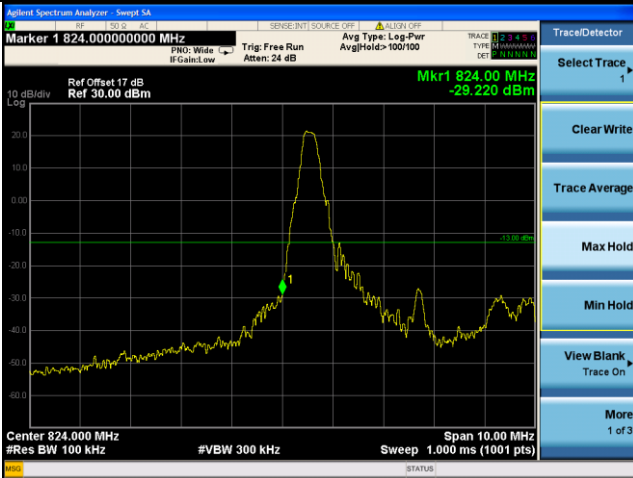

Highest channel

Test Mode: LTE Band 5 / 1.4MHz / 1RB / 16-QAM

Lowest channel

Highest channel

Test Mode: LTE Band 5 / 1.4MHz / 6RB / 16-QAM

Lowest channel

Highest channel

Test Mode: LTE Band 5 / 3MHz / 1RB / 16-QAM

Lowest channel

Highest channel

Test Mode: LTE Band 5 / 3MHz / 15RB / 16-QAM

Lowest channel

Highest channel

Test Mode: LTE Band 5 / 5MHz / 1RB / 16-QAM

Lowest channel

Highest channel

Test Mode: LTE Band 5 / 5MHz / 25RB / 16-QAM

Lowest channel

Highest channel

Test Mode: LTE Band 5 / 10MHz / 1RB / 16-QAM

Lowest channel

Highest channel

Test Mode: LTE Band 5 / 10MHz / 50RB / 16-QAM

Lowest channel

Highest channel

Test Mode: LTE Band 7 / 5MHz / 1RB / QPSK

Lowest channel

Highest channel

Test Mode: LTE Band 7 / 5MHz / 25RB / QPSK

Lowest channel

Highest channel

Test Mode: LTE Band 7 / 10MHz / 1RB / QPSK