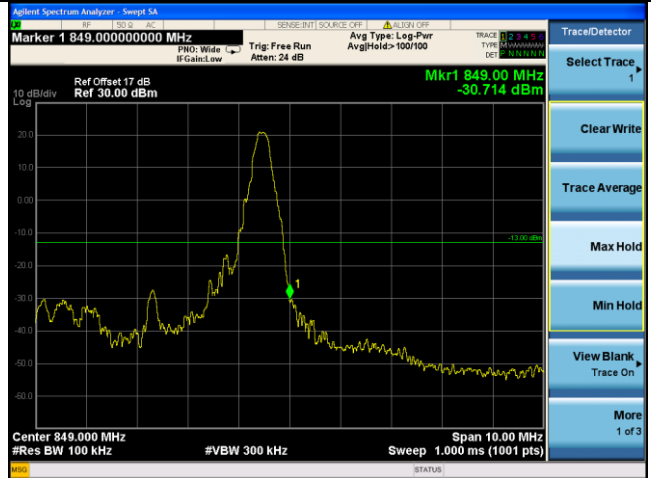

Highest channel

Test Mode: LTE Band 5 / 1.4MHz / 1RB / 16-QAM

Lowest channel

Highest channel

Test Mode: LTE Band 5 / 1.4MHz / 6RB / 16-QAM

Lowest channel

Highest channel

Test Mode: LTE Band 5 / 3MHz / 1RB / 16-QAM

Lowest channel

Highest channel

Test Mode: LTE Band 5 / 3MHz / 15RB / 16-QAM

Lowest channel

Highest channel

Test Mode: LTE Band 5 / 5MHz / 1RB / 16-QAM

Lowest channel

Highest channel

Test Mode: LTE Band 5 / 5MHz / 25RB / 16-QAM

Lowest channel

Highest channel

Test Mode: LTE Band 5 / 10MHz / 1RB / 16-QAM

Lowest channel

Highest channel

Test Mode: LTE Band 5 / 10MHz / 50RB / 16-QAM

Lowest channel

Highest channel

Test Mode: LTE Band 7 / 5MHz / 1RB / QPSK

Lowest channel

Highest channel

Test Mode: LTE Band 7 / 5MHz / 25RB / QPSK

Lowest channel

Highest channel

Test Mode: LTE Band 7 / 10MHz / 1RB / QPSK