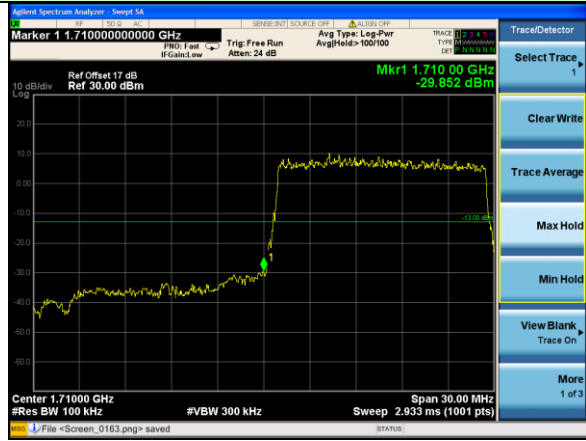

Test Mode: LTE Band 4 / 15MHz / 75RB / 16-QAM

Lowest channel

Highest channel

Test Mode: LTE Band 4 / 20MHz / 1RB / 16-QAM

Lowest channel

Highest channel

Test Mode: LTE Band 4 / 20MHz / 100RB / 16-QAM

Lowest channel

Highest channel

Test Mode: LTE Band 5 / 1.4MHz / 1RB / QPSK

Lowest channel

Highest channel

Test Mode: LTE Band 5 / 1.4MHz / 6RB / QPSK

Lowest channel

Highest channel

Test Mode: LTE Band 5 / 3MHz / 1RB / QPSK

Lowest channel

Highest channel

Test Mode: LTE Band 5 / 3MHz / 15RB / QPSK

Lowest channel

Highest channel

Test Mode: LTE Band 5 / 5MHz / 1RB / QPSK

Lowest channel

Highest channel