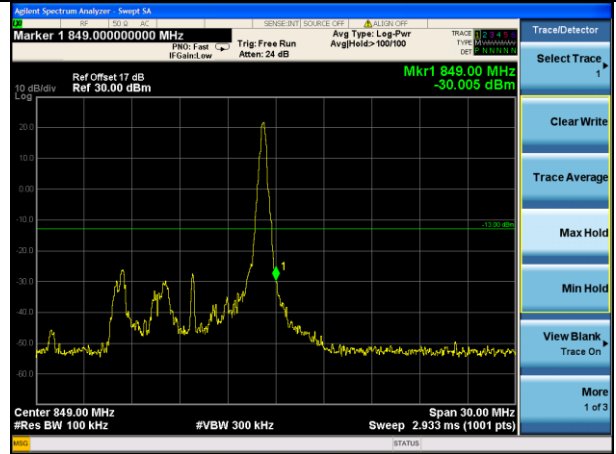

Lowest channel

Highest channel

Test Mode: LTE Band 5 / 3MHz / 15RB / 16-QAM

Lowest channel

Highest channel

Test Mode: LTE Band 5 / 5MHz / 1RB / 16-QAM

Lowest channel

Highest channel

Test Mode: LTE Band 5 / 5MHz / 25RB / 16-QAM

Lowest channel

Highest channel

Test Mode: LTE Band 5 / 10MHz / 1RB / 16-QAM

Lowest channel

Highest channel

Test Mode: LTE Band 5 / 10MHz / 50RB / 16-QAM

Lowest channel

Highest channel

Test Mode: LTE Band 7 / 5MHz / 1RB / QPSK

Lowest channel

Highest channel

Test Mode: LTE Band 7 / 5MHz / 25RB / QPSK

Lowest channel

Highest channel

Test Mode: LTE Band 7 / 10MHz / 1RB / QPSK

Lowest channel

Highest channel

Test Mode: LTE Band 7 / 10MHz / 50RB / QPSK

Lowest channel

Highest channel

Test Mode: LTE Band 7 / 15MHz / 1RB / QPSK

Lowest channel

Highest channel