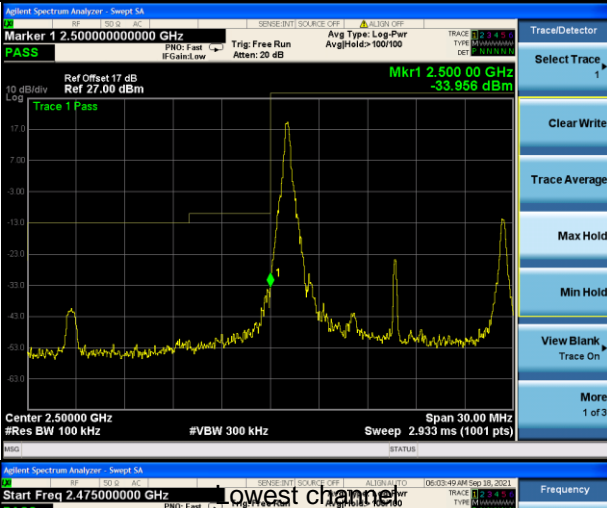

Highest channel

Test Mode: LTE Band 7 / 5MHz / 1RB / 16-QAM

Lowest channel

Highest channel

Test Mode: LTE Band 7 / 5MHz / 25RB / 16-QAM

Lowest channel

Highest channel

Test Mode: LTE Band 7 / 10MHz / 1RB / 16-QAM

Lowest channel

Highest channel

Test Mode: LTE Band 7 / 10MHz / 50RB / 16-QAM

Lowest channel

Highest channel

Test Mode: LTE Band 7 / 15MHz / 1RB / 16-QAM

Lowest channel

Highest channel

Test Mode: LTE Band 7 / 15MHz / 75RB / 16-QAM

Lowest channel

Highest channel

Test Mode: LTE Band 7 / 20MHz / 1RB / 16-QAM

Lowest channel

Highest channel

Test Mode: LTE Band 7 / 20MHz / 100RB / 16-QAM

Lowest channel

Highest channel