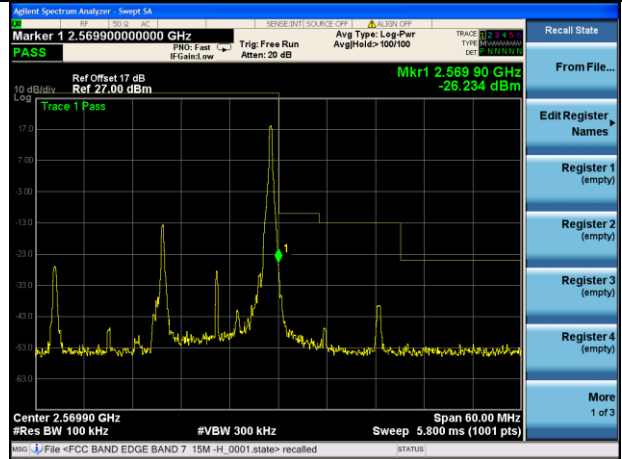

Highest channel

Test Mode: LTE Band 7 / 5MHz / 1RB / QPSK

Lowest channel

Highest channel

Test Mode: LTE Band 7 / 5MHz / 25RB / QPSK

Lowest channel

Highest channel

Test Mode: LTE Band 7 / 10MHz / 1RB / QPSK

Lowest channel

Highest channel

Test Mode: LTE Band 7 / 10MHz / 50RB / QPSK

Lowest channel

Highest channel

Test Mode: LTE Band 7 / 15MHz / 1RB / QPSK

Lowest channel

Highest channel

Test Mode: LTE Band 7 / 15MHz / 75RB / QPSK

Lowest channel

Highest channel

Test Mode: LTE Band 7 / 20MHz / 1RB / QPSK

Lowest channel

Highest channel

Test Mode: LTE Band 7 / 20MHz / 100RB / QPSK

Lowest channel