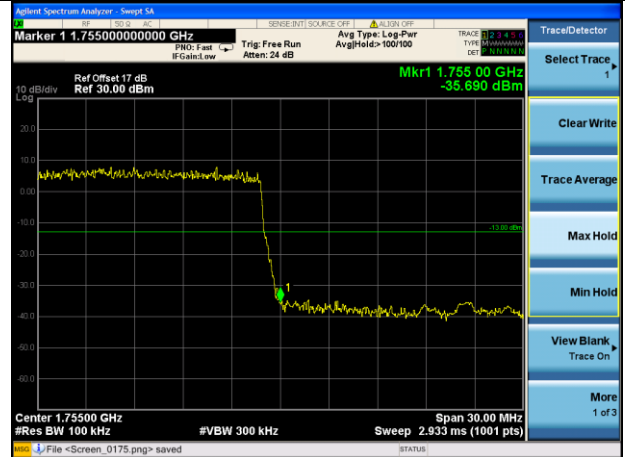

Test Mode: LTE Band 4 / 15MHz / 75RB / 16-QAM

Lowest channel

Highest channel

Test Mode: LTE Band 4 / 20MHz / 1RB / 16-QAM

Lowest channel

Highest channel

Test Mode: LTE Band 4 / 20MHz / 100RB / 16-QAM

Lowest channel

Highest channel

Test Mode: LTE Band 5 / 1.4MHz / 1RB / QPSK

Lowest channel

Highest channel

Test Mode: LTE Band 5 / 1.4MHz / 6RB / QPSK

Lowest channel

Highest channel

Test Mode: LTE Band 5 / 3MHz / 1RB / QPSK

Lowest channel

Highest channel

Test Mode: LTE Band 5 / 3MHz / 15RB / QPSK

Lowest channel

Highest channel

Test Mode: LTE Band 5 / 5MHz / 1RB / QPSK

Lowest channel

Highest channel