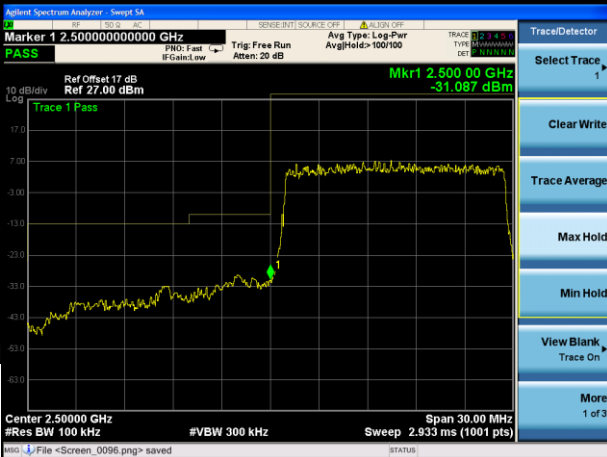

Highest channel

Test Mode: LTE Band 7 / 5MHz / 1RB / 16-QAM

Lowest channel

Highest channel

Test Mode: LTE Band 7 / 5MHz / 25RB / 16-QAM

Lowest channel

Highest channel

Test Mode: LTE Band 7 / 10MHz / 1RB / 16-QAM

Lowest channel

Highest channel

Test Mode: LTE Band 7 / 10MHz / 50RB / 16-QAM

Lowest channel

Highest channel

Test Mode: LTE Band 7 / 15MHz / 1RB / 16-QAM

Lowest channel

Highest channel

Test Mode: LTE Band 7 / 15MHz / 75RB / 16-QAM

Lowest channel

Highest channel

Test Mode: LTE Band 7 / 20MHz / 1RB / 16-QAM

Lowest channel

Highest channel

Test Mode: LTE Band 7 / 20MHz / 100RB / 16-QAM

Lowest channel

Highest channel