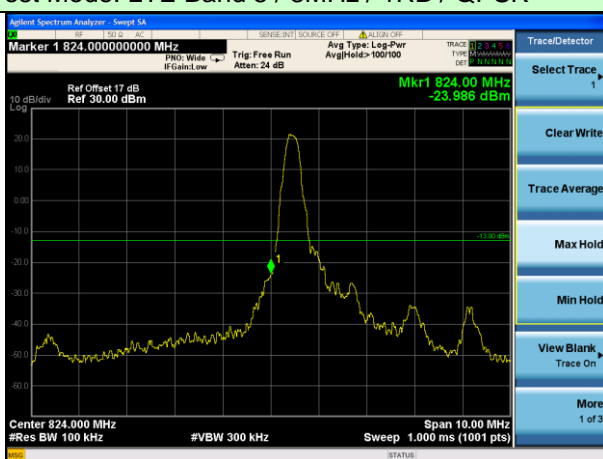

Test Mode: LTE Band 4 / 15MHz / 75RB / 16-QAM

Lowest channel

Highest channel

Test Mode: LTE Band 4 / 20MHz / 1RB / 16-QAM

Lowest channel

Highest channel

Test Mode: LTE Band 4 / 20MHz / 100RB / 16-QAM

Lowest channel

Highest channel

Test Mode: LTE Band 5 / 1.4MHz / 1RB / QPSK

Lowest channel

Highest channel

Test Mode: LTE Band 5 / 1.4MHz / 6RB / QPSK

Lowest channel

Highest channel

Test Mode: LTE Band 5 / 3MHz / 1RB / QPSK

Lowest channel

Highest channel

Test Mode: LTE Band 5 / 3MHz / 15RB / QPSK

Lowest channel

Highest channel

Test Mode: LTE Band 5 / 5MHz / 1RB / QPSK

Lowest channel

Highest channel

Test Mode: LTE Band 5 / 5MHz / 25RB / QPSK

Lowest channel

Highest channel

Test Mode: LTE Band 5 / 10MHz / 1RB / QPSK

Lowest channel

Highest channel

Test Mode: LTE Band 5 / 10MHz / 50RB / QPSK

Lowest channel