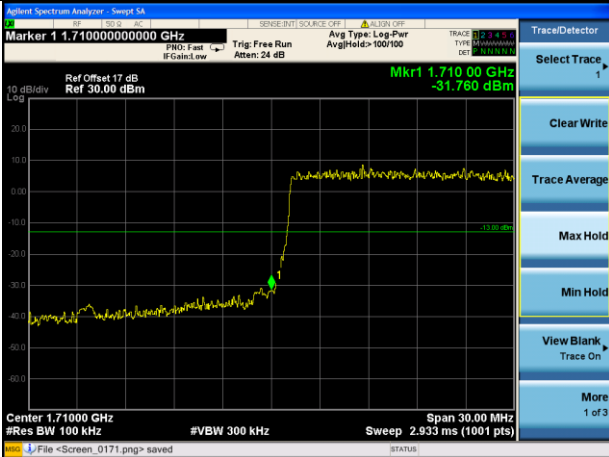

Test Mode: LTE Band 4 / 15MHz / 75RB / 16-QAM

Lowest channel

Highest channel

Test Mode: LTE Band 4 / 20MHz / 1RB / 16-QAM

Lowest channel

Highest channel

Test Mode: LTE Band 4 / 20MHz / 100RB / 16-QAM

Lowest channel

Highest channel

Test Mode: LTE Band 5 / 1.4MHz / 1RB / QPSK

Lowest channel

Highest channel

Test Mode: LTE Band 5 / 1.4MHz / 6RB / QPSK

Lowest channel

Highest channel

Test Mode: LTE Band 5 / 3MHz / 1RB / QPSK

Lowest channel

Highest channel

Test Mode: LTE Band 5 / 3MHz / 15RB / QPSK

Lowest channel

Highest channel

Test Mode: LTE Band 5 / 5MHz / 1RB / QPSK

Lowest channel

Highest channel