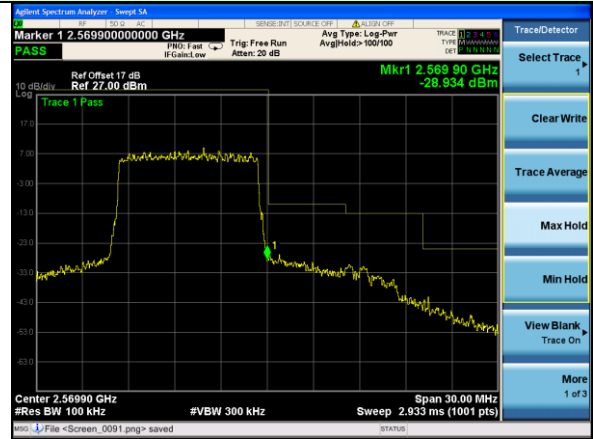

Highest channel

Test Mode: LTE Band 7 / 5MHz / 1RB / QPSK

Lowest channel

Highest channel

Test Mode: LTE Band 7 / 5MHz / 25RB / QPSK

Lowest channel

Highest channel

Test Mode: LTE Band 7 / 10MHz / 1RB / QPSK

Lowest channel

Highest channel

Test Mode: LTE Band 7 / 10MHz / 50RB / QPSK

Lowest channel

Highest channel

Test Mode: LTE Band 7 / 15MHz / 1RB / QPSK

Lowest channel

Highest channel

Test Mode: LTE Band 7 / 15MHz / 75RB / QPSK

Lowest channel

Highest channel

Test Mode: LTE Band 7 / 20MHz / 1RB / QPSK

Lowest channel

Highest channel

Test Mode: LTE Band 7 / 20MHz / 100RB / QPSK

Lowest channel