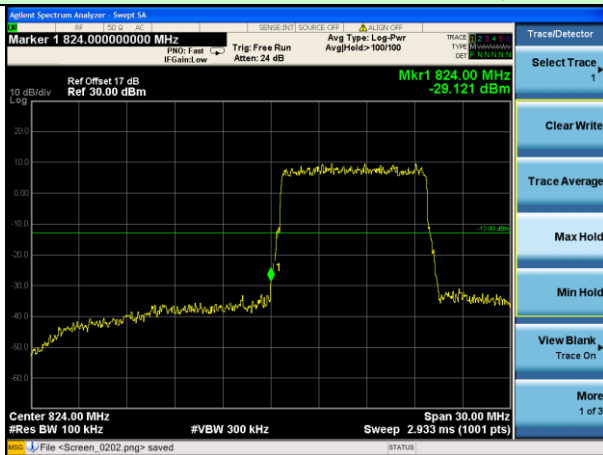

Lowest channel

Highest channel

Test Mode: LTE Band 5 / 3MHz / 15RB / QPSK

Lowest channel

Highest channel

Test Mode: LTE Band 5 / 5MHz / 1RB / QPSK

Lowest channel

Highest channel

Test Mode: LTE Band 5 / 5MHz / 25RB / QPSK

Lowest channel

Highest channel

Test Mode: LTE Band 5 / 10MHz / 1RB / QPSK

Lowest channel

Highest channel

Test Mode: LTE Band 5 / 10MHz / 50RB / QPSK

Lowest channel

Highest channel

Test Mode: LTE Band 5 / 1.4MHz / 1RB / 16-QAM

Lowest channel

Highest channel

Test Mode: LTE Band 5 / 1.4MHz / 6RB / 16-QAM

Lowest channel

Highest channel

Test Mode: LTE Band 5 / 3MHz / 1RB / 16-QAM

Lowest channel

Highest channel

Test Mode: LTE Band 5 / 3MHz / 15RB / 16-QAM

Lowest channel

Highest channel

Test Mode: LTE Band 5 / 5MHz / 1RB / 16-QAM

Lowest channel

Highest channel