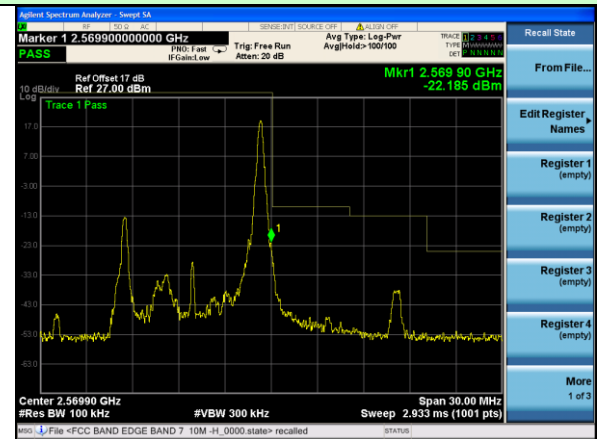

Test Mode: LTE Band 5 / 5MHz / 25RB / 16-QAM

Lowest channel

Highest channel

Test Mode: LTE Band 5 / 10MHz / 1RB / 16-QAM

Lowest channel

Highest channel

Test Mode: LTE Band 5 / 10MHz / 50RB / 16-QAM

Lowest channel

Highest channel

Test Mode: LTE Band 7 / 5MHz / 1RB / QPSK

Lowest channel

Highest channel

Test Mode: LTE Band 7 / 5MHz / 25RB / QPSK

Lowest channel

Highest channel

Test Mode: LTE Band 7 / 10MHz / 1RB / QPSK

Lowest channel

Highest channel

Test Mode: LTE Band 7 / 10MHz / 50RB / QPSK

Lowest channel

Highest channel

Test Mode: LTE Band 7 / 15MHz / 1RB / QPSK

Lowest channel

Highest channel