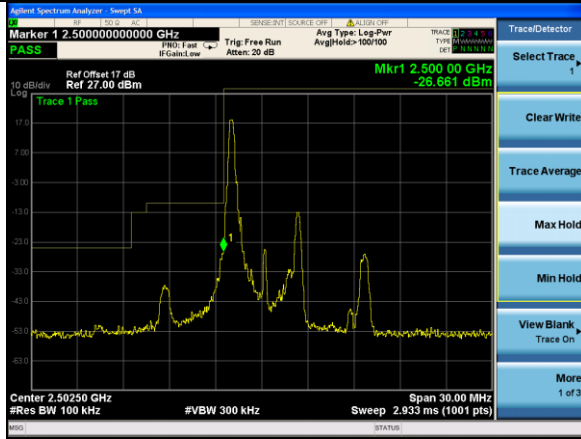

Lowest channel

Highest channel

Test Mode: LTE Band 7 / 10MHz / 50RB / QPSK

Lowest channel

Highest channel

Test Mode: LTE Band 7 / 15MHz / 1RB / QPSK

Lowest channel

Highest channel

Test Mode: LTE Band 7 / 15MHz / 75RB / QPSK

Lowest channel

Highest channel

Test Mode: LTE Band 7 / 20MHz / 1RB / QPSK

Lowest channel

Highest channel

Test Mode: LTE Band 7 / 20MHz / 100RB / QPSK

Lowest channel

Highest channel

Test Mode: LTE Band 7 / 5MHz / 1RB / 16-QAM

Lowest channel

Highest channel

Test Mode: LTE Band 7 / 5MHz / 25RB / 16-QAM

Lowest channel

Highest channel

Test Mode: LTE Band 7 / 10MHz / 1RB / 16-QAM