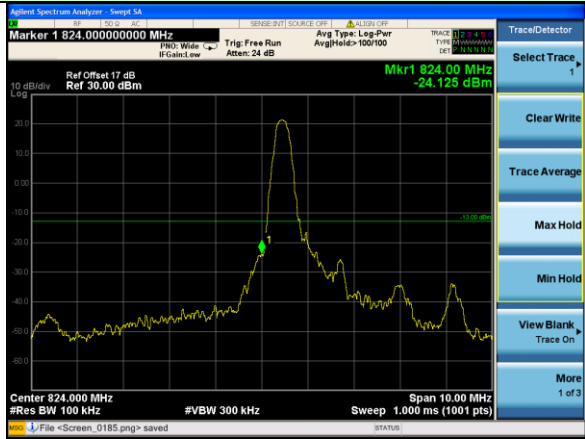

Test Mode: LTE Band 5 / 5MHz / 25RB / QPSK

Lowest channel

Highest channel

Test Mode: LTE Band 5 / 10MHz / 1RB / QPSK

Lowest channel

Highest channel

Test Mode: LTE Band 5 / 10MHz / 50RB / QPSK

Lowest channel

Highest channel

Test Mode: LTE Band 5 / 1.4MHz / 1RB / 16-QAM

Lowest channel

Highest channel

Test Mode: LTE Band 5 / 1.4MHz / 6RB / 16-QAM

Lowest channel

Highest channel

Test Mode: LTE Band 5 / 3MHz / 1RB / 16-QAM

Lowest channel

Highest channel

Test Mode: LTE Band 5 / 3MHz / 15RB / 16-QAM

Lowest channel

Highest channel

Test Mode: LTE Band 5 / 5MHz / 1RB / 16-QAM

Lowest channel

Highest channel

Test Mode: LTE Band 5 / 5MHz / 25RB / 16-QAM

Lowest channel

Highest channel

Test Mode: LTE Band 5 / 10MHz / 1RB / 16-QAM

Lowest channel

Highest channel

Test Mode: LTE Band 5 / 10MHz / 50RB / 16-QAM

Lowest channel