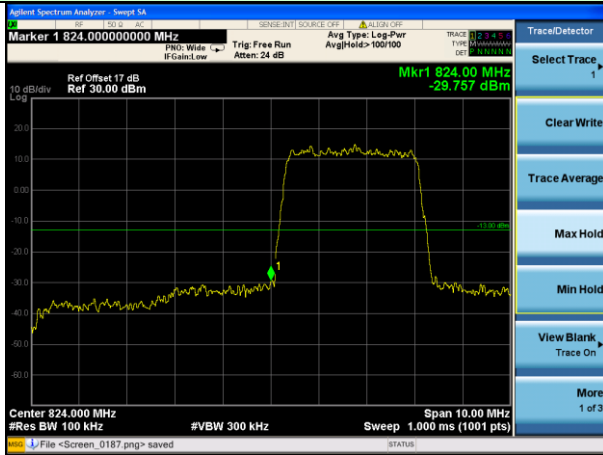

Test Mode: LTE Band 5 / 5MHz / 25RB / QPSK

Lowest channel

Highest channel

Test Mode: LTE Band 5 / 10MHz / 1RB / QPSK

Lowest channel

Highest channel

Test Mode: LTE Band 5 / 10MHz / 50RB / QPSK

Lowest channel

Highest channel

Test Mode: LTE Band 5 / 1.4MHz / 1RB / 16-QAM

Lowest channel

Highest channel

Test Mode: LTE Band 5 / 1.4MHz / 6RB / 16-QAM

Lowest channel

Highest channel

Test Mode: LTE Band 5 / 3MHz / 1RB / 16-QAM

Lowest channel

Highest channel

Test Mode: LTE Band 5 / 3MHz / 15RB / 16-QAM

Lowest channel

Highest channel

Test Mode: LTE Band 5 / 5MHz / 1RB / 16-QAM

Lowest channel

Highest channel

Test Mode: LTE Band 5 / 5MHz / 25RB / 16-QAM

Lowest channel

Highest channel

Test Mode: LTE Band 5 / 10MHz / 1RB / 16-QAM

Lowest channel

Highest channel

Test Mode: LTE Band 5 / 10MHz / 50RB / 16-QAM

Lowest channel