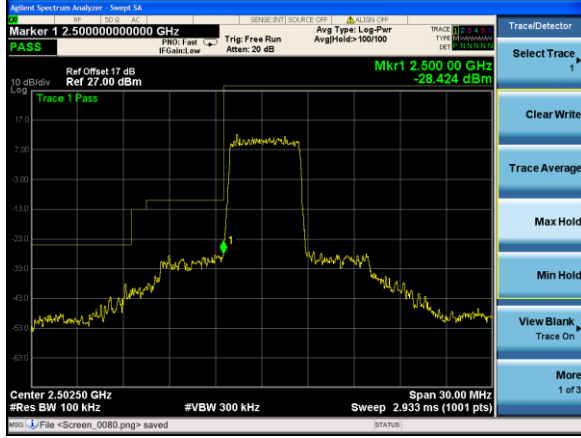

Test Mode: LTE Band 7 / 15MHz / 75RB / QPSK

Lowest channel

Highest channel

Test Mode: LTE Band 7 / 20MHz / 1RB / QPSK

Lowest channel

Highest channel

Test Mode: LTE Band 7 / 20MHz / 100RB / QPSK

Lowest channel

Highest channel

Test Mode: LTE Band 7 / 5MHz / 1RB / 16-QAM

Lowest channel

Highest channel

Test Mode: LTE Band 7 / 5MHz / 25RB / 16-QAM

Lowest channel

Highest channel

Test Mode: LTE Band 7 / 10MHz / 1RB / 16-QAM

Lowest channel

Highest channel

Test Mode: LTE Band 7 / 10MHz / 50RB / 16-QAM

Lowest channel

Highest channel

Test Mode: LTE Band 7 / 15MHz / 1RB / 16-QAM

Lowest channel

Highest channel

Highest channel