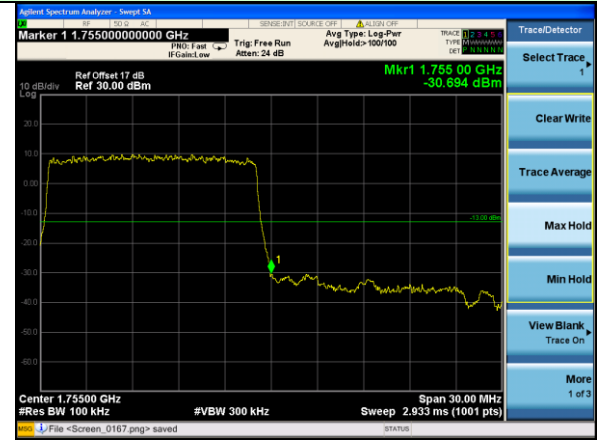

Test Mode: LTE Band 4 / 15MHz / 75RB / 16-QAM

Lowest channel

Highest channel

Test Mode: LTE Band 4 / 20MHz / 1RB / 16-QAM

Lowest channel

Highest channel

Test Mode: LTE Band 4 / 20MHz / 100RB / 16-QAM

Lowest channel

Highest channel

Test Mode: LTE Band 5 / 1.4MHz / 1RB / QPSK

Lowest channel

Highest channel

Test Mode: LTE Band 5 / 1.4MHz / 6RB / QPSK

Lowest channel

Highest channel

Test Mode: LTE Band 5 / 3MHz / 1RB / QPSK

Lowest channel

Highest channel

Test Mode: LTE Band 5 / 3MHz / 15RB / QPSK

Lowest channel

Highest channel

Test Mode: LTE Band 5 / 5MHz / 1RB / QPSK

Lowest channel

Highest channel