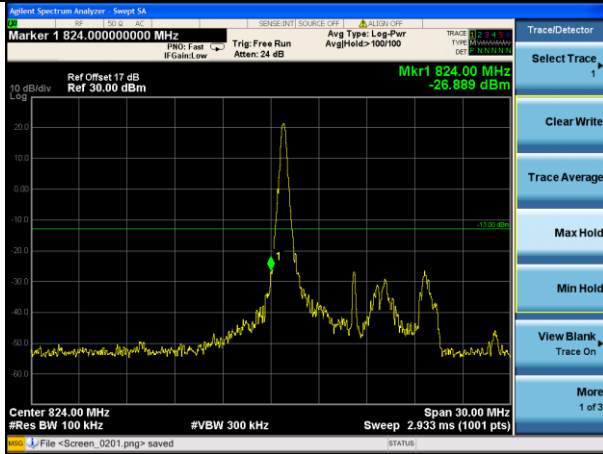

Lowest channel

Highest channel

Test Mode: LTE Band 5 / 3MHz / 15RB / 16-QAM

Lowest channel

Highest channel

Test Mode: LTE Band 5 / 5MHz / 1RB / 16-QAM

Lowest channel

Highest channel

Test Mode: LTE Band 5 / 5MHz / 25RB / 16-QAM

Lowest channel

Highest channel

Test Mode: LTE Band 5 / 10MHz / 1RB / 16-QAM

Lowest channel

Highest channel

Test Mode: LTE Band 5 / 10MHz / 50RB / 16-QAM

Lowest channel

Highest channel

Test Mode: LTE Band 7 / 5MHz / 1RB / QPSK

Lowest channel

Highest channel

Test Mode: LTE Band 7 / 5MHz / 25RB / QPSK

Lowest channel

Highest channel

Test Mode: LTE Band 7 / 10MHz / 1RB / QPSK