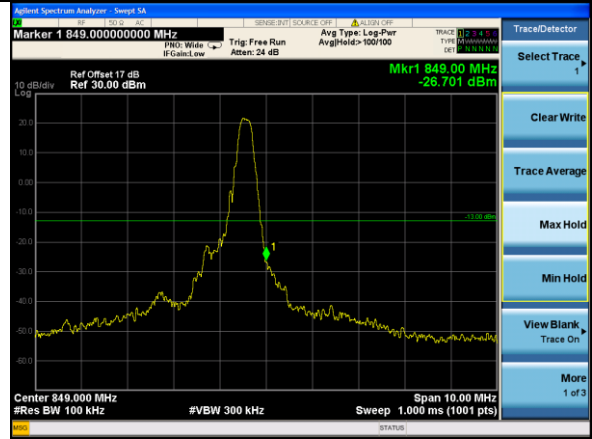

Lowest channel

Highest channel

Test Mode: LTE Band 5 / 3MHz / 15RB / QPSK

Lowest channel

Highest channel

Test Mode: LTE Band 5 / 5MHz / 1RB / QPSK

Lowest channel

Highest channel

Test Mode: LTE Band 5 / 5MHz / 25RB / QPSK

Lowest channel

Highest channel

Test Mode: LTE Band 5 / 10MHz / 1RB / QPSK

Lowest channel

Highest channel

Test Mode: LTE Band 5 / 10MHz / 50RB / QPSK

Lowest channel

Highest channel

Test Mode: LTE Band 5 / 1.4MHz / 1RB / 16-QAM

Lowest channel

Highest channel

Test Mode: LTE Band 5 / 1.4MHz / 6RB / 16-QAM

Lowest channel

Highest channel

Test Mode: LTE Band 5 / 3MHz / 1RB / 16-QAM

Lowest channel

Highest channel

Test Mode: LTE Band 5 / 3MHz / 15RB / 16-QAM

Lowest channel

Highest channel

Test Mode: LTE Band 5 / 5MHz / 1RB / 16-QAM

Lowest channel

Highest channel