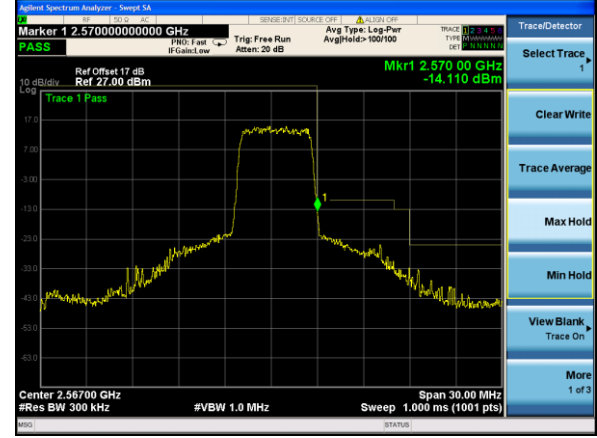

Test Mode: LTE Band 7 / 15MHz / 75RB / QPSK

Lowest channel

Highest channel

Test Mode: LTE Band 7 / 20MHz / 1RB / QPSK

Lowest channel

Highest channel

Test Mode: LTE Band 7 / 20MHz / 100RB / QPSK

Lowest channel

Highest channel

Test Mode: LTE Band 7 / 5MHz / 1RB / 16-QAM

Lowest channel

Highest channel

Test Mode: LTE Band 7 / 5MHz / 25RB / 16-QAM

Lowest channel

Highest channel

Test Mode: LTE Band 7 / 10MHz / 1RB / 16-QAM

Lowest channel

Highest channel

Test Mode: LTE Band 7 / 10MHz / 50RB / 16-QAM

Lowest channel

Highest channel

Test Mode: LTE Band 7 / 15MHz / 1RB / 16-QAM

Lowest channel

Highest channel

Highest channel