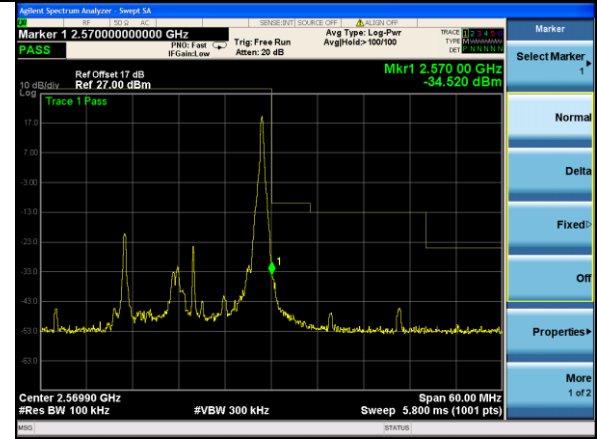

Lowest channel

Highest channel

Test Mode: LTE Band 7 / 10MHz / 50RB / QPSK

Lowest channel

Highest channel

Test Mode: LTE Band 7 / 15MHz / 1RB / QPSK

Lowest channel

Highest channel

Test Mode: LTE Band 7 / 15MHz / 75RB / QPSK

Lowest channel

Highest channel

Test Mode: LTE Band 7 / 20MHz / 1RB / QPSK

Lowest channel

Highest channel

Test Mode: LTE Band 7 / 20MHz / 100RB / QPSK

Lowest channel

Highest channel

Test Mode: LTE Band 7 / 5MHz / 1RB / 16-QAM

Lowest channel

Highest channel

Test Mode: LTE Band 7 / 5MHz / 25RB / 16-QAM

Lowest channel

Highest channel

Test Mode: LTE Band 7 / 10MHz / 1RB / 16-QAM