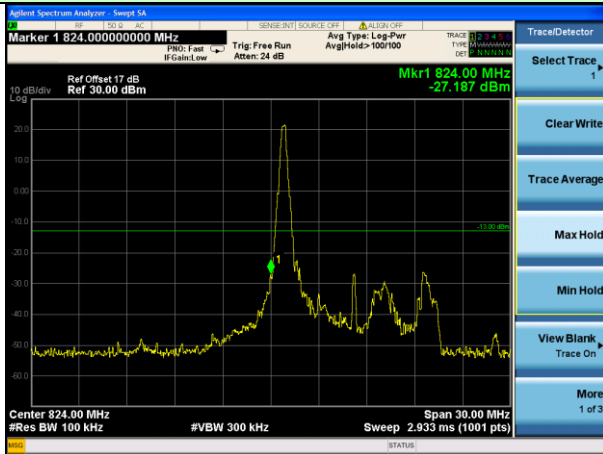

Lowest channel

Highest channel

Test Mode: LTE Band 5 / 3MHz / 15RB / QPSK

Lowest channel

Highest channel

Test Mode: LTE Band 5 / 5MHz / 1RB / QPSK

Lowest channel

Highest channel

Test Mode: LTE Band 5 / 5MHz / 25RB / QPSK

Lowest channel

Highest channel

Test Mode: LTE Band 5 / 10MHz / 1RB / QPSK

Lowest channel

Highest channel

Test Mode: LTE Band 5 / 10MHz / 50RB / QPSK

Lowest channel

Highest channel

Test Mode: LTE Band 5 / 1.4MHz / 1RB / 16-QAM

Lowest channel

Highest channel

Test Mode: LTE Band 5 / 1.4MHz / 6RB / 16-QAM

Lowest channel

Highest channel

Test Mode: LTE Band 5 / 3MHz / 1RB / 16-QAM

Lowest channel

Highest channel

Test Mode: LTE Band 5 / 3MHz / 15RB / 16-QAM

Lowest channel

Highest channel

Test Mode: LTE Band 5 / 5MHz / 1RB / 16-QAM

Lowest channel

Highest channel