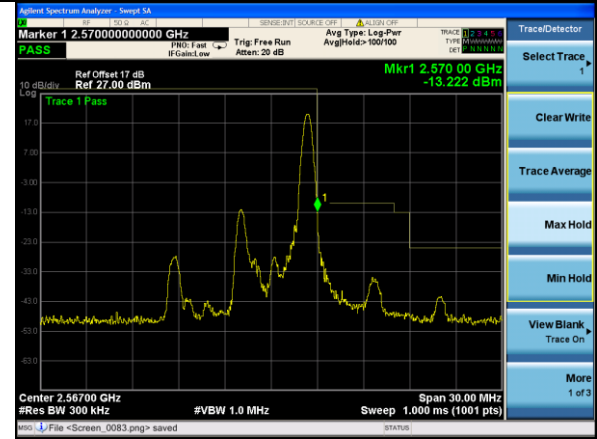

Lowest channel

Highest channel

Test Mode: LTE Band 5 / 3MHz / 15RB / 16-QAM

Lowest channel

Highest channel

Test Mode: LTE Band 5 / 5MHz / 1RB / 16-QAM

Lowest channel

Highest channel

Test Mode: LTE Band 5 / 5MHz / 25RB / 16-QAM

Lowest channel

Highest channel

Test Mode: LTE Band 5 / 10MHz / 1RB / 16-QAM

Lowest channel

Highest channel

Test Mode: LTE Band 5 / 10MHz / 50RB / 16-QAM

Lowest channel

Highest channel

Test Mode: LTE Band 7 / 5MHz / 1RB / QPSK

Lowest channel

Highest channel

Test Mode: LTE Band 7 / 5MHz / 25RB / QPSK

Lowest channel

Highest channel

Test Mode: LTE Band 7 / 10MHz / 1RB / QPSK