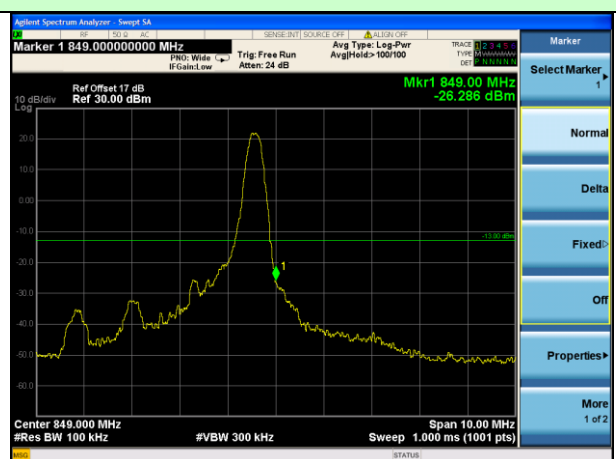

Test Mode: LTE Band 4 / 15MHz / 75RB / 16-QAM

Lowest channel

Highest channel

Test Mode: LTE Band 4 / 20MHz / 1RB / 16-QAM

Lowest channel

Highest channel

Test Mode: LTE Band 4 / 20MHz / 100RB / 16-QAM

Lowest channel

Highest channel

Test Mode: LTE Band 5 / 1.4MHz / 1RB / QPSK

Lowest channel

Highest channel

Test Mode: LTE Band 5 / 1.4MHz / 6RB / QPSK

Lowest channel

Highest channel

Test Mode: LTE Band 5 / 3MHz / 1RB / QPSK

Lowest channel

Highest channel

Test Mode: LTE Band 5 / 3MHz / 15RB / QPSK

Lowest channel

Highest channel

Test Mode: LTE Band 5 / 5MHz / 1RB / QPSK

Lowest channel

Highest channel

Test Mode: LTE Band 5 / 5MHz / 25RB / QPSK

Lowest channel

Highest channel

Test Mode: LTE Band 5 / 10MHz / 1RB / QPSK

Lowest channel

Highest channel

Test Mode: LTE Band 5 / 10MHz / 50RB / QPSK

Lowest channel