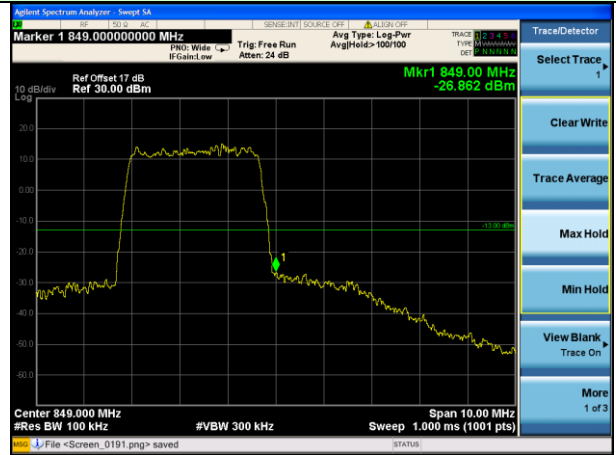

Highest channel

Test Mode: LTE Band 5 / 1.4MHz / 1RB / 16-QAM

Lowest channel

Highest channel

Test Mode: LTE Band 5 / 1.4MHz / 6RB / 16-QAM

Lowest channel

Highest channel

Test Mode: LTE Band 5 / 3MHz / 1RB / 16-QAM

Lowest channel

Highest channel

Test Mode: LTE Band 5 / 3MHz / 15RB / 16-QAM

Lowest channel

Highest channel

Test Mode: LTE Band 5 / 5MHz / 1RB / 16-QAM

Lowest channel

Highest channel

Test Mode: LTE Band 5 / 5MHz / 25RB / 16-QAM

Lowest channel

Highest channel

Test Mode: LTE Band 5 / 10MHz / 1RB / 16-QAM

Lowest channel

Highest channel

Test Mode: LTE Band 5 / 10MHz / 50RB / 16-QAM

Lowest channel

Highest channel

Test Mode: LTE Band 7 / 5MHz / 1RB / QPSK

Lowest channel

Highest channel

Test Mode: LTE Band 7 / 5MHz / 25RB / QPSK

Lowest channel

Highest channel

Test Mode: LTE Band 7 / 10MHz / 1RB / QPSK