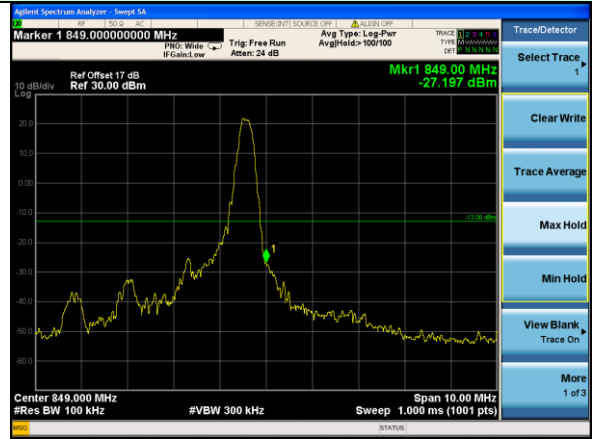

Test Mode: LTE Band 5 / 5MHz / 25RB / QPSK

Lowest channel

Highest channel

Test Mode: LTE Band 5 / 10MHz / 1RB / QPSK

Lowest channel

Highest channel

Test Mode: LTE Band 5 / 10MHz / 50RB / QPSK

Lowest channel

Highest channel

Test Mode: LTE Band 5 / 1.4MHz / 1RB / 16-QAM

Lowest channel

Highest channel

Test Mode: LTE Band 5 / 1.4MHz / 6RB / 16-QAM

Lowest channel

Highest channel

Test Mode: LTE Band 5 / 3MHz / 1RB / 16-QAM

Lowest channel

Highest channel

Test Mode: LTE Band 5 / 3MHz / 15RB / 16-QAM

Lowest channel

Highest channel

Test Mode: LTE Band 5 / 5MHz / 1RB / 16-QAM

Lowest channel

Highest channel

Test Mode: LTE Band 5 / 5MHz / 25RB / 16-QAM

Lowest channel

Highest channel

Test Mode: LTE Band 5 / 10MHz / 1RB / 16-QAM

Lowest channel

Highest channel

Test Mode: LTE Band 5 / 10MHz / 50RB / 16-QAM

Lowest channel