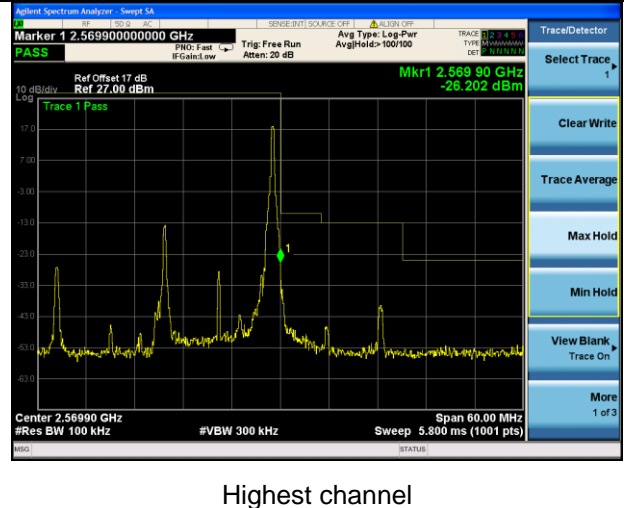

Highest channel

Test Mode: LTE Band 7 / 5MHz / 1RB / 16-QAM

Lowest channel

Highest channel

Test Mode: LTE Band 7 / 5MHz / 25RB / 16-QAM

Lowest channel

Highest channel

Test Mode: LTE Band 7 / 10MHz / 1RB / 16-QAM

Lowest channel

Highest channel

Test Mode: LTE Band 7 / 10MHz / 50RB / 16-QAM

Lowest channel

Highest channel

Test Mode: LTE Band 7 / 15MHz / 1RB / 16-QAM

Lowest channel

Highest channel

Test Mode: LTE Band 7 / 15MHz / 75RB / 16-QAM

Lowest channel

Highest channel

Test Mode: LTE Band 7 / 20MHz / 1RB / 16-QAM

Lowest channel

Highest channel

Test Mode: LTE Band 7 / 20MHz / 100RB / 16-QAM

Lowest channel

Highest channel