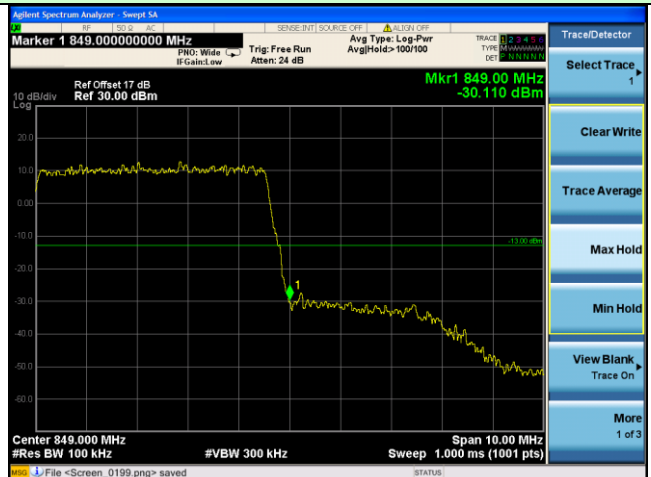

Highest channel

Test Mode: LTE Band 5 / 1.4MHz / 1RB / 16-QAM

Lowest channel

Highest channel

Test Mode: LTE Band 5 / 1.4MHz / 6RB / 16-QAM

Lowest channel

Highest channel

Test Mode: LTE Band 5 / 3MHz / 1RB / 16-QAM

Lowest channel

Highest channel

Test Mode: LTE Band 5 / 3MHz / 15RB / 16-QAM

Lowest channel

Highest channel

Test Mode: LTE Band 5 / 5MHz / 1RB / 16-QAM

Lowest channel

Highest channel

Test Mode: LTE Band 5 / 5MHz / 25RB / 16-QAM

Lowest channel

Highest channel

Test Mode: LTE Band 5 / 10MHz / 1RB / 16-QAM

Lowest channel

Highest channel

Test Mode: LTE Band 5 / 10MHz / 50RB / 16-QAM

Lowest channel

Highest channel

Test Mode: LTE Band 7 / 5MHz / 1RB / QPSK

Lowest channel

Highest channel

Test Mode: LTE Band 7 / 5MHz / 25RB / QPSK

Lowest channel

Highest channel

Test Mode: LTE Band 7 / 10MHz / 1RB / QPSK