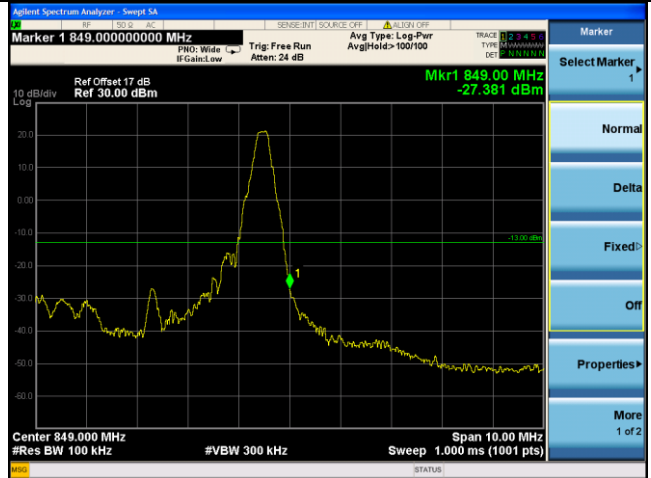

Highest channel

Test Mode: LTE Band 5 / 1.4MHz / 1RB / QPSK

Lowest channel

Highest channel

Test Mode: LTE Band 5 / 1.4MHz / 6RB / QPSK

Lowest channel

Highest channel

Test Mode: LTE Band 5 / 3MHz / 1RB / QPSK

Lowest channel

Highest channel

Test Mode: LTE Band 5 / 3MHz / 15RB / QPSK

Lowest channel

Highest channel

Test Mode: LTE Band 5 / 5MHz / 1RB / QPSK

Lowest channel

Highest channel

Test Mode: LTE Band 5 / 5MHz / 25RB / QPSK

Lowest channel

Highest channel

Test Mode: LTE Band 5 / 10MHz / 1RB / QPSK

Lowest channel

Highest channel

Test Mode: LTE Band 5 / 10MHz / 50RB / QPSK

Lowest channel

Highest channel

Test Mode: LTE Band 5 / 1.4MHz / 1RB / 16-QAM

Lowest channel

Highest channel

Test Mode: LTE Band 5 / 1.4MHz / 6RB / 16-QAM

Lowest channel

Highest channel

Test Mode: LTE Band 5 / 3MHz / 1RB / 16-QAM