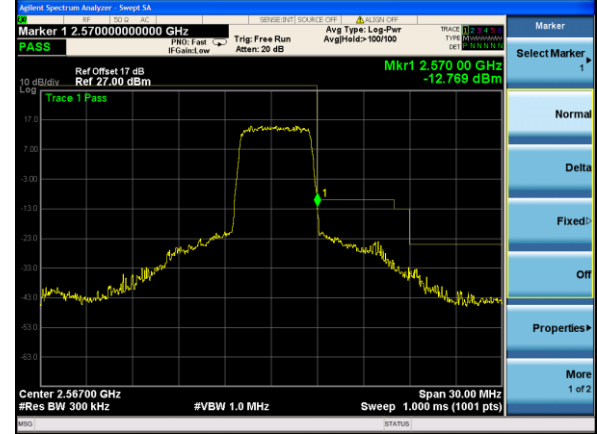

Test Mode: LTE Band 5 / 5MHz / 25RB / 16-QAM

Lowest channel

Highest channel

Test Mode: LTE Band 5 / 10MHz / 1RB / 16-QAM

Lowest channel

Highest channel

Test Mode: LTE Band 5 / 10MHz / 50RB / 16-QAM

Lowest channel

Highest channel

Test Mode: LTE Band 7 / 5MHz / 1RB / QPSK

Lowest channel

Highest channel

Test Mode: LTE Band 7 / 5MHz / 25RB / QPSK

Lowest channel

Highest channel

Test Mode: LTE Band 7 / 10MHz / 1RB / QPSK

Lowest channel

Highest channel

Test Mode: LTE Band 7 / 10MHz / 50RB / QPSK

Lowest channel

Highest channel

Test Mode: LTE Band 7 / 15MHz / 1RB / QPSK

Lowest channel

Highest channel