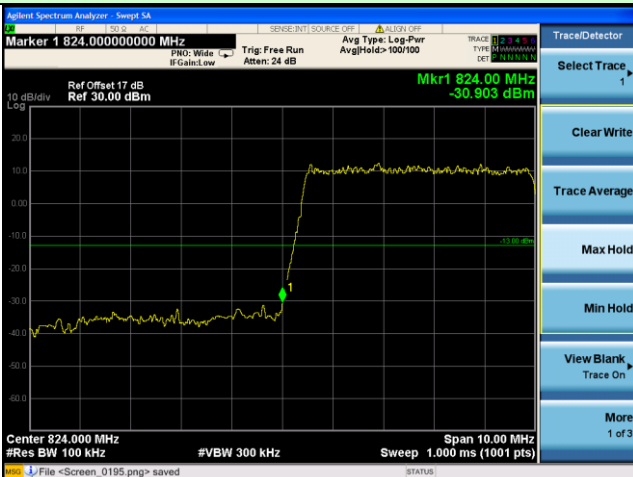

Highest channel

Test Mode: LTE Band 5 / 1.4MHz / 1RB / 16-QAM

Lowest channel

Highest channel

Test Mode: LTE Band 5 / 1.4MHz / 6RB / 16-QAM

Lowest channel

Highest channel

Test Mode: LTE Band 5 / 3MHz / 1RB / 16-QAM

Lowest channel

Highest channel

Test Mode: LTE Band 5 / 3MHz / 15RB / 16-QAM

Lowest channel

Highest channel

Test Mode: LTE Band 5 / 5MHz / 1RB / 16-QAM

Lowest channel

Highest channel

Test Mode: LTE Band 5 / 5MHz / 25RB / 16-QAM

Lowest channel

Highest channel

Test Mode: LTE Band 5 / 10MHz / 1RB / 16-QAM

Lowest channel

Highest channel

Test Mode: LTE Band 5 / 10MHz / 50RB / 16-QAM

Lowest channel

Highest channel

Test Mode: LTE Band 7 / 5MHz / 1RB / QPSK

Lowest channel

Highest channel

Test Mode: LTE Band 7 / 5MHz / 25RB / QPSK

Lowest channel

Highest channel

Test Mode: LTE Band 7 / 10MHz / 1RB / QPSK