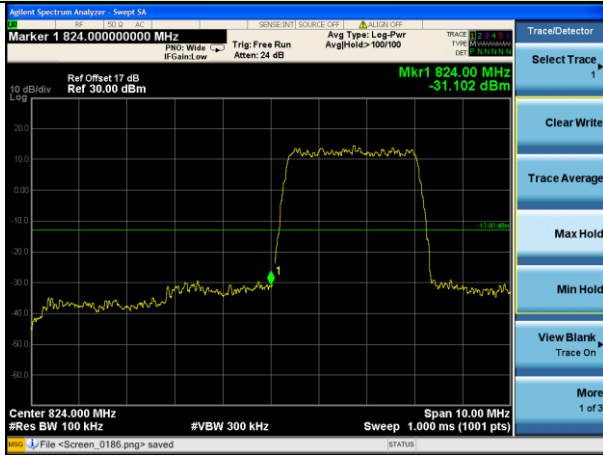

Test Mode: LTE Band 4 / 15MHz / 75RB / 16-QAM

Lowest channel

Highest channel

Test Mode: LTE Band 4 / 20MHz / 1RB / 16-QAM

Lowest channel

Highest channel

Test Mode: LTE Band 4 / 20MHz / 100RB / 16-QAM

Lowest channel

Highest channel

Test Mode: LTE Band 5 / 1.4MHz / 1RB / QPSK

Lowest channel

Highest channel

Test Mode: LTE Band 5 / 1.4MHz / 6RB / QPSK

Lowest channel

Highest channel

Test Mode: LTE Band 5 / 3MHz / 1RB / QPSK

Lowest channel

Highest channel

Test Mode: LTE Band 5 / 3MHz / 15RB / QPSK

Lowest channel

Highest channel

Test Mode: LTE Band 5 / 5MHz / 1RB / QPSK

Lowest channel

Highest channel

Test Mode: LTE Band 5 / 5MHz / 25RB / QPSK

Lowest channel

Highest channel

Test Mode: LTE Band 5 / 10MHz / 1RB / QPSK

Lowest channel

Highest channel

Test Mode: LTE Band 5 / 10MHz / 50RB / QPSK

Lowest channel