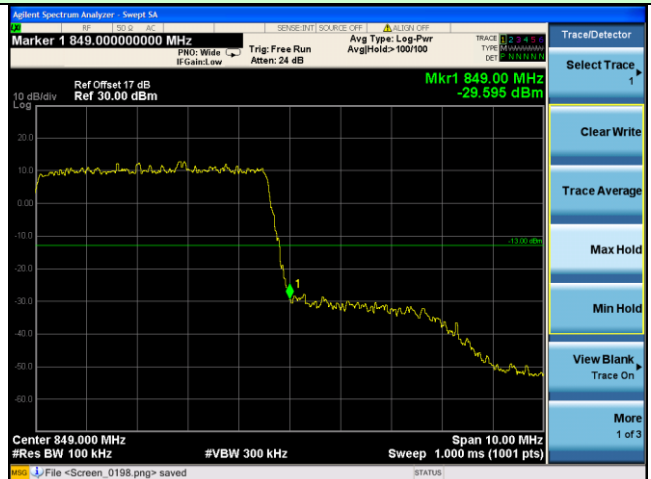

Highest channel

Test Mode: LTE Band 5 / 1.4MHz / 1RB / QPSK

Lowest channel

Highest channel

Test Mode: LTE Band 5 / 1.4MHz / 6RB / QPSK

Lowest channel

Highest channel

Test Mode: LTE Band 5 / 3MHz / 1RB / QPSK

Lowest channel

Highest channel

Test Mode: LTE Band 5 / 3MHz / 15RB / QPSK

Lowest channel

Highest channel

Test Mode: LTE Band 5 / 5MHz / 1RB / QPSK

Lowest channel

Highest channel

Test Mode: LTE Band 5 / 5MHz / 25RB / QPSK

Lowest channel

Highest channel

Test Mode: LTE Band 5 / 10MHz / 1RB / QPSK

Lowest channel

Highest channel

Test Mode: LTE Band 5 / 10MHz / 50RB / QPSK

Lowest channel

Highest channel

Test Mode: LTE Band 5 / 1.4MHz / 1RB / 16-QAM

Lowest channel

Highest channel

Test Mode: LTE Band 5 / 1.4MHz / 6RB / 16-QAM

Lowest channel

Highest channel

Test Mode: LTE Band 5 / 3MHz / 1RB / 16-QAM