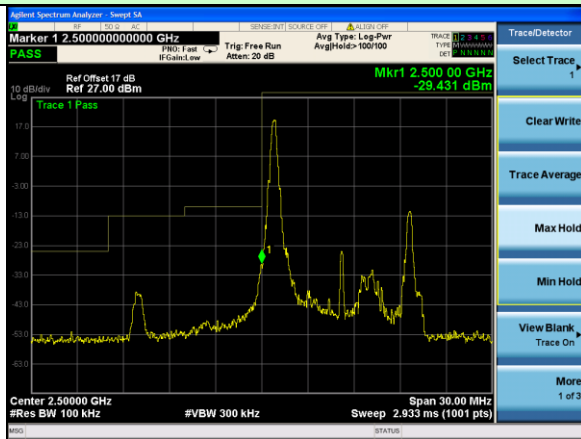

Test Mode: LTE Band 5 / 5MHz / 25RB / 16-QAM

Lowest channel

Highest channel

Test Mode: LTE Band 5 / 10MHz / 1RB / 16-QAM

Lowest channel

Highest channel

Test Mode: LTE Band 5 / 10MHz / 50RB / 16-QAM

Lowest channel

Highest channel

Test Mode: LTE Band 7 / 5MHz / 1RB / QPSK

Lowest channel

Highest channel

Test Mode: LTE Band 7 / 5MHz / 25RB / QPSK

Lowest channel

Highest channel

Test Mode: LTE Band 7 / 10MHz / 1RB / QPSK

Lowest channel

Highest channel

Test Mode: LTE Band 7 / 10MHz / 50RB / QPSK

Lowest channel

Highest channel

Test Mode: LTE Band 7 / 15MHz / 1RB / QPSK

Lowest channel

Highest channel