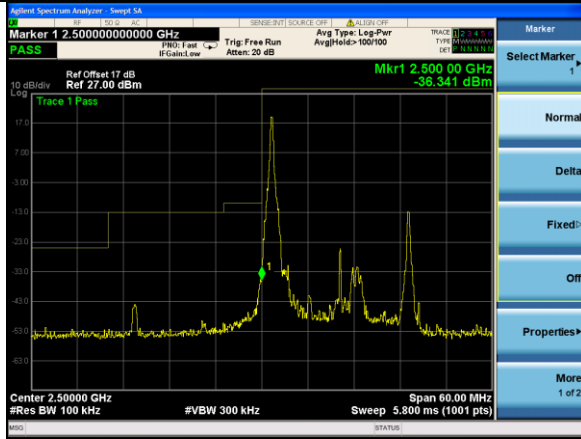

Lowest channel

Highest channel

Test Mode: LTE Band 7 / 10MHz / 50RB / QPSK

Lowest channel

Highest channel

Test Mode: LTE Band 7 / 15MHz / 1RB / QPSK

Lowest channel

Highest channel

Test Mode: LTE Band 7 / 15MHz / 75RB / QPSK

Lowest channel

Highest channel

Test Mode: LTE Band 7 / 20MHz / 1RB / QPSK

Lowest channel

Highest channel

Test Mode: LTE Band 7 / 20MHz / 100RB / QPSK

Lowest channel

Highest channel

Test Mode: LTE Band 7 / 5MHz / 1RB / 16-QAM

Lowest channel

Highest channel

Test Mode: LTE Band 7 / 5MHz / 25RB / 16-QAM

Lowest channel

Highest channel

Test Mode: LTE Band 7 / 10MHz / 1RB / 16-QAM