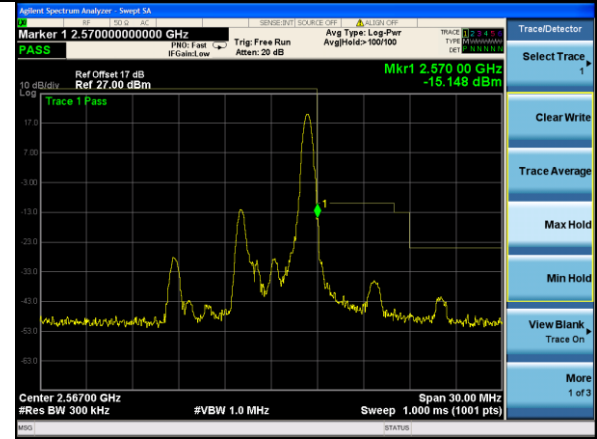

Lowest channel

Highest channel

Test Mode: LTE Band 7 / 10MHz / 50RB / QPSK

Lowest channel

Highest channel

Test Mode: LTE Band 7 / 15MHz / 1RB / QPSK

Lowest channel

Highest channel

Test Mode: LTE Band 7 / 15MHz / 75RB / QPSK

Lowest channel

Highest channel

Test Mode: LTE Band 7 / 20MHz / 1RB / QPSK

Lowest channel

Highest channel

Test Mode: LTE Band 7 / 20MHz / 100RB / QPSK

Lowest channel

Highest channel

Test Mode: LTE Band 7 / 5MHz / 1RB / 16-QAM

Lowest channel

Highest channel

Test Mode: LTE Band 7 / 5MHz / 25RB / 16-QAM

Lowest channel

Highest channel

Test Mode: LTE Band 7 / 10MHz / 1RB / 16-QAM