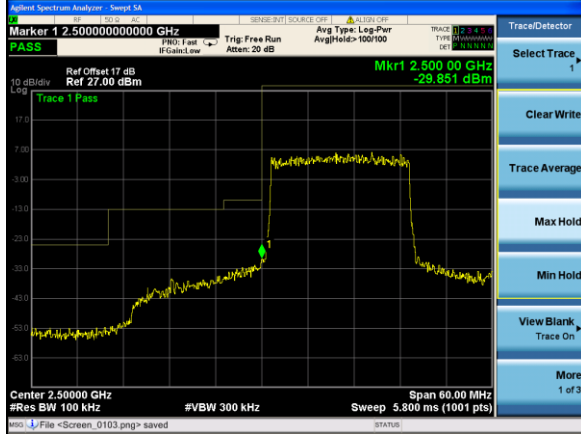

Lowest channel

Highest channel

Test Mode: LTE Band 7 / 10MHz / 50RB / QPSK

Lowest channel

Highest channel

Test Mode: LTE Band 7 / 15MHz / 1RB / QPSK

Lowest channel

Highest channel

Test Mode: LTE Band 7 / 15MHz / 75RB / QPSK

Lowest channel

Highest channel

Test Mode: LTE Band 7 / 20MHz / 1RB / QPSK

Lowest channel

Highest channel

Test Mode: LTE Band 7 / 20MHz / 100RB / QPSK

Lowest channel

Highest channel

Test Mode: LTE Band 7 / 5MHz / 1RB / 16-QAM

Lowest channel

Highest channel

Test Mode: LTE Band 7 / 5MHz / 25RB / 16-QAM

Lowest channel

Highest channel

Test Mode: LTE Band 7 / 10MHz / 1RB / 16-QAM