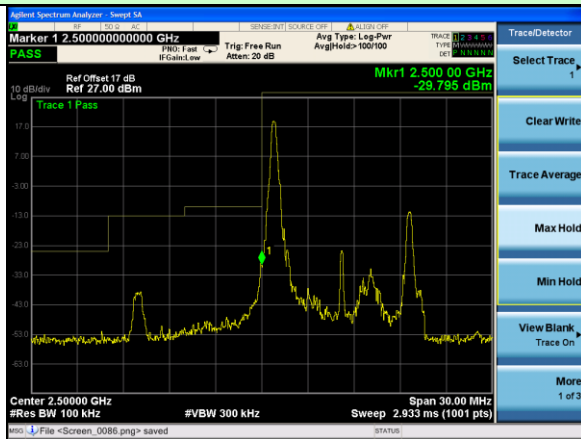

Test Mode: LTE Band 7 / 15MHz / 75RB / QPSK

Lowest channel

Highest channel

Test Mode: LTE Band 7 / 20MHz / 1RB / QPSK

Lowest channel

Highest channel

Test Mode: LTE Band 7 / 20MHz / 100RB / QPSK

Lowest channel

Highest channel

Test Mode: LTE Band 7 / 5MHz / 1RB / 16-QAM

Lowest channel

Highest channel

Test Mode: LTE Band 7 / 5MHz / 25RB / 16-QAM

Lowest channel

Highest channel

Test Mode: LTE Band 7 / 10MHz / 1RB / 16-QAM

Lowest channel

Highest channel

Test Mode: LTE Band 7 / 10MHz / 50RB / 16-QAM

Lowest channel

Highest channel

Test Mode: LTE Band 7 / 15MHz / 1RB / 16-QAM

Lowest channel

Highest channel

Highest channel