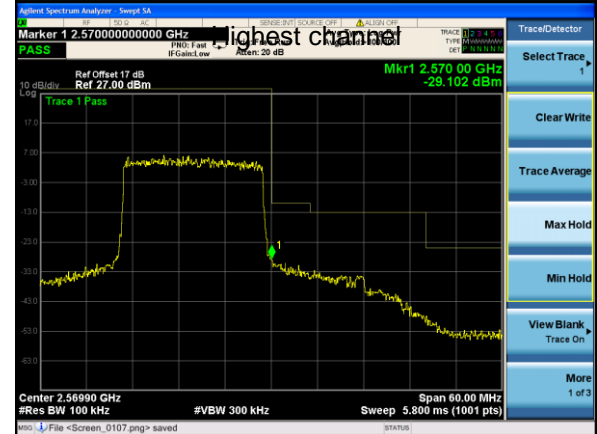

Lowest channel

Highest channel

Test Mode: LTE Band 7 / 10MHz / 50RB / QPSK

Lowest channel

Highest channel

Test Mode: LTE Band 7 / 15MHz / 1RB / QPSK

Lowest channel

Highest channel

Test Mode: LTE Band 7 / 15MHz / 75RB / QPSK

Lowest channel

Highest channel

Test Mode: LTE Band 7 / 20MHz / 1RB / QPSK

Lowest channel

Highest channel

Test Mode: LTE Band 7 / 20MHz / 100RB / QPSK

Lowest channel

Highest channel

Test Mode: LTE Band 7 / 5MHz / 1RB / 16-QAM

Lowest channel

Highest channel

Test Mode: LTE Band 7 / 5MHz / 25RB / 16-QAM

Lowest channel

Highest channel

Test Mode: LTE Band 7 / 10MHz / 1RB / 16-QAM