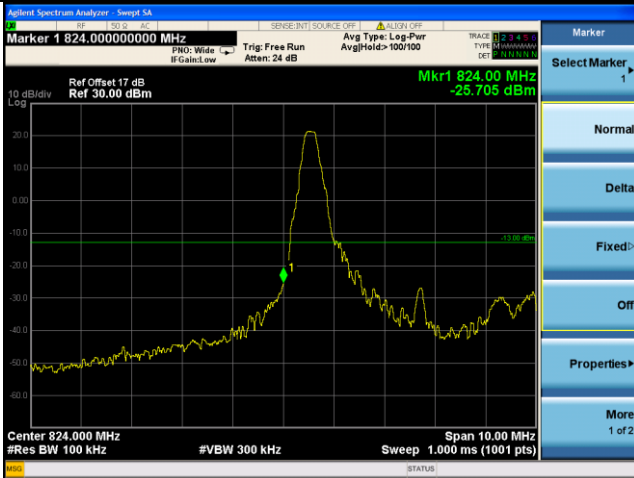

Highest channel

Test Mode: LTE Band 5 / 1.4MHz / 1RB / QPSK

Lowest channel

Highest channel

Test Mode: LTE Band 5 / 1.4MHz / 6RB / QPSK

Lowest channel

Highest channel

Test Mode: LTE Band 5 / 3MHz / 1RB / QPSK

Lowest channel

Highest channel

Test Mode: LTE Band 5 / 3MHz / 15RB / QPSK

Lowest channel

Highest channel

Test Mode: LTE Band 5 / 5MHz / 1RB / QPSK

Lowest channel

Highest channel

Test Mode: LTE Band 5 / 5MHz / 25RB / QPSK

Lowest channel

Highest channel

Test Mode: LTE Band 5 / 10MHz / 1RB / QPSK

Lowest channel

Highest channel

Test Mode: LTE Band 5 / 10MHz / 50RB / QPSK

Lowest channel

Highest channel

Test Mode: LTE Band 5 / 1.4MHz / 1RB / 16-QAM

Lowest channel

Highest channel

Test Mode: LTE Band 5 / 1.4MHz / 6RB / 16-QAM

Lowest channel

Highest channel

Test Mode: LTE Band 5 / 3MHz / 1RB / 16-QAM