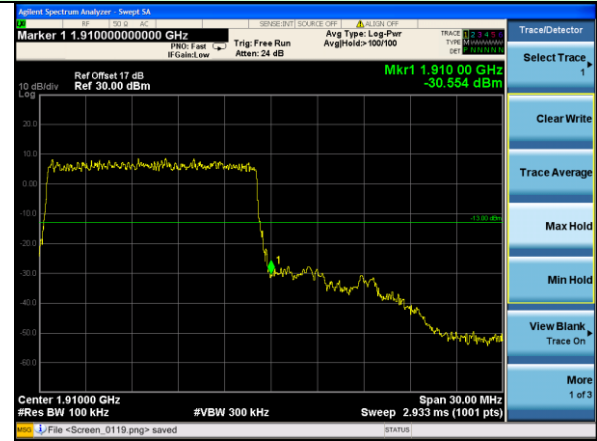

Test Mode: LTE Band 2 / 5MHz / 25RB / 16-QAM

Lowest channel

Highest channel

Test Mode: LTE Band 2 / 10MHz / 1RB / 16-QAM

Lowest channel

Highest channel

Test Mode: LTE Band 2 / 10MHz / 50RB / 16-QAM

Lowest channel

Highest channel

Test Mode: LTE Band 2 / 15MHz / 1RB / 16-QAM

Lowest channel

Highest channel

Test Mode: LTE Band 2 / 15MHz / 75RB / 16-QAM

Lowest channel

Highest channel

Test Mode: LTE Band 2 / 20MHz / 1RB / 16-QAM

Lowest channel

Highest channel

Test Mode: LTE Band 2 / 20MHz / 100RB / 16-QAM

Lowest channel

Highest channel

Test Mode: LTE Band 4 / 1.4MHz / 1RB / QPSK

Lowest channel

Highest channel

Test Mode: LTE Band 4 / 1.4MHz / 6RB / QPSK

Lowest channel

Highest channel

Test Mode: LTE Band 4 / 3MHz / 1RB / QPSK

Lowest channel

Highest channel

Test Mode: LTE Band 4 / 3MHz / 15RB / QPSK

Lowest channel