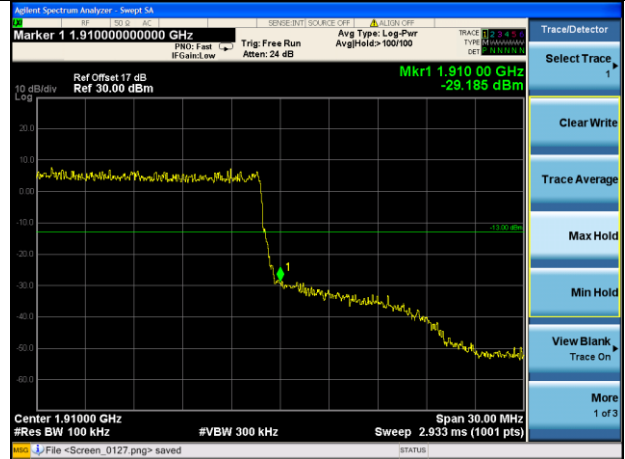

Highest channel

Test Mode: LTE Band 2 / 15MHz / 1RB / 16-QAM

Lowest channel

Highest channel

Test Mode: LTE Band 2 / 15MHz / 75RB / 16-QAM

Lowest channel

Highest channel

Test Mode: LTE Band 2 / 20MHz / 1RB / 16-QAM

Lowest channel

Highest channel

Test Mode: LTE Band 2 / 20MHz / 100RB / 16-QAM

Lowest channel

Highest channel

Test Mode: LTE Band 4 / 1.4MHz / 1RB / QPSK

Lowest channel

Highest channel

Test Mode: LTE Band 4 / 1.4MHz / 6RB / QPSK

Lowest channel

Highest channel

Test Mode: LTE Band 4 / 3MHz / 1RB / QPSK

Lowest channel

Highest channel

Test Mode: LTE Band 4 / 3MHz / 15RB / QPSK

Lowest channel

Highest channel

Test Mode: LTE Band 4 / 5MHz / 1RB / QPSK

Lowest channel

Highest channel

Test Mode: LTE Band 4 / 5MHz / 25RB / QPSK

Lowest channel

Highest channel

Test Mode: LTE Band 4 / 10MHz / 1RB / QPSK