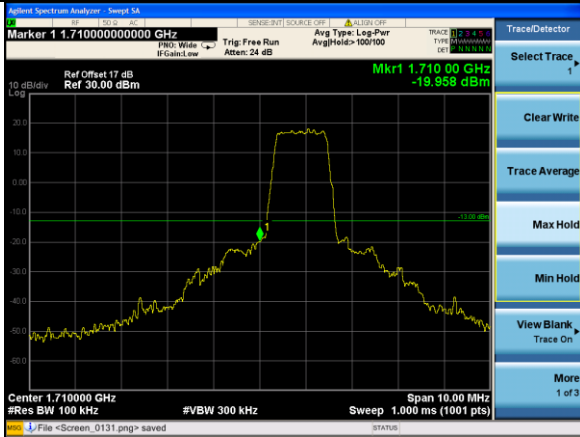

Test Mode: LTE Band 4 / 15MHz / 75RB / QPSK

Lowest channel

Highest channel

Test Mode: LTE Band 4 / 20MHz / 1RB / QPSK

Lowest channel

Highest channel

Test Mode: LTE Band 4 / 20MHz / 100RB / QPSK

Lowest channel

Highest channel

Test Mode: LTE Band 4 / 1.4MHz / 1RB / 16-QAM

Lowest channel

Highest channel

Test Mode: LTE Band 4 / 1.4MHz / 6RB / 16-QAM

Lowest channel

Highest channel

Test Mode: LTE Band 4 / 3MHz / 1RB / 16-QAM

Lowest channel

Highest channel

Test Mode: LTE Band 4 / 3MHz / 15RB / 16-QAM

Lowest channel

Highest channel

Test Mode: LTE Band 4 / 5MHz / 1RB / 16-QAM

Lowest channel

Highest channel