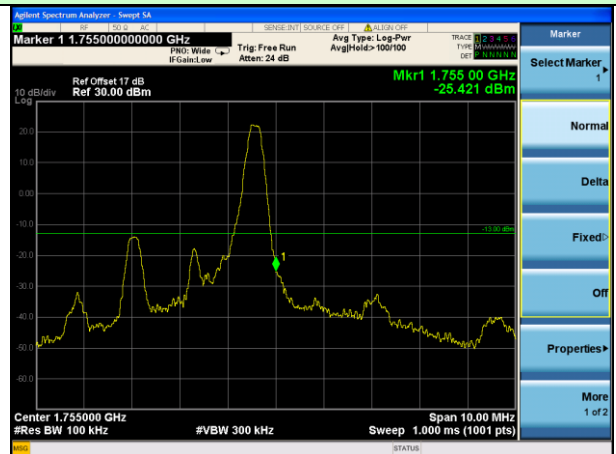

Lowest channel

Highest channel

Test Mode: LTE Band 2 / 20MHz / 100RB / 16-QAM

Lowest channel

Highest channel

Test Mode: LTE Band 4 / 1.4MHz / 1RB / QPSK

Lowest channel

Highest channel

Test Mode: LTE Band 4 / 1.4MHz / 6RB / QPSK

Lowest channel

Highest channel

Test Mode: LTE Band 4 / 3MHz / 1RB / QPSK

Lowest channel

Highest channel

Test Mode: LTE Band 4 / 3MHz / 15RB / QPSK

Lowest channel

Highest channel

Test Mode: LTE Band 4 / 5MHz / 1RB / QPSK

Lowest channel

Highest channel

Test Mode: LTE Band 4 / 5MHz / 25RB / QPSK

Lowest channel

Highest channel

Test Mode: LTE Band 4 / 10MHz / 1RB / QPSK

Lowest channel

Highest channel

Test Mode: LTE Band 4 / 10MHz / 50RB / QPSK

Lowest channel

Highest channel

Test Mode: LTE Band 4 / 15MHz / 1RB / QPSK

Lowest channel

Highest channel