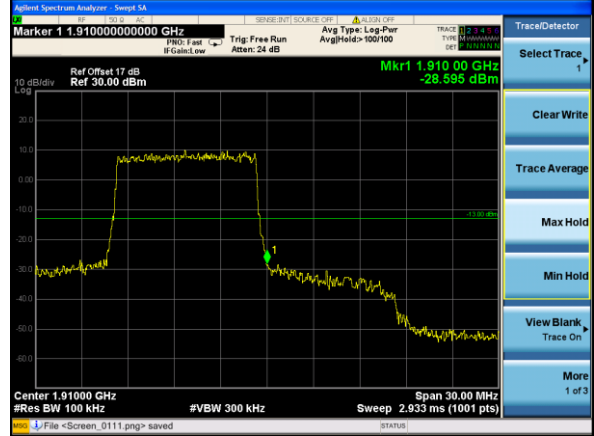

Lowest channel

Highest channel

Test Mode: LTE Band 2 / 3MHz / 15RB / 16-QAM

Lowest channel

Highest channel

Test Mode: LTE Band 2 / 5MHz / 1RB / 16-QAM

Lowest channel

Highest channel

Test Mode: LTE Band 2 / 5MHz / 25RB / 16-QAM

Lowest channel

Highest channel

Test Mode: LTE Band 2 / 10MHz / 1RB / 16-QAM

Lowest channel

Highest channel

Test Mode: LTE Band 2 / 10MHz / 50RB / 16-QAM

Lowest channel

Highest channel

Test Mode: LTE Band 2 / 15MHz / 1RB / 16-QAM

Lowest channel

Highest channel

Test Mode: LTE Band 2 / 15MHz / 75RB / 16-QAM

Lowest channel

Highest channel

Test Mode: LTE Band 2 / 20MHz / 1RB / 16-QAM

Lowest channel

Highest channel

Test Mode: LTE Band 2 / 20MHz / 100RB / 16-QAM

Lowest channel

Highest channel

Test Mode: LTE Band 4 / 1.4MHz / 1RB / QPSK

Lowest channel

Highest channel