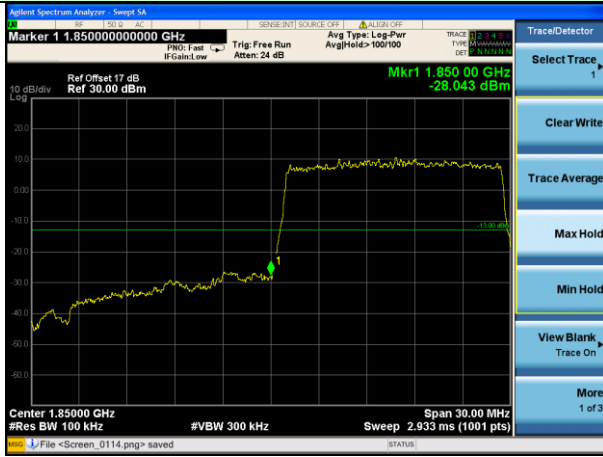

Test Mode: LTE Band 2 / 15MHz / 75RB / QPSK

Lowest channel

Highest channel

Test Mode: LTE Band 2 / 20MHz / 1RB / QPSK

Lowest channel

Highest channel

Test Mode: LTE Band 2 / 20MHz / 100RB / QPSK

Lowest channel

Highest channel

Test Mode: LTE Band 2 / 1.4MHz / 1RB / 16-QAM

Lowest channel

Highest channel

Test Mode: LTE Band 2 / 1.4MHz / 6RB / 16-QAM

Lowest channel

Highest channel

Test Mode: LTE Band 2 / 3MHz / 1RB / 16-QAM

Lowest channel

Highest channel

Test Mode: LTE Band 2 / 3MHz / 15RB / 16-QAM

Lowest channel

Highest channel

Test Mode: LTE Band 2 / 5MHz / 1RB / 16-QAM

Lowest channel

Highest channel