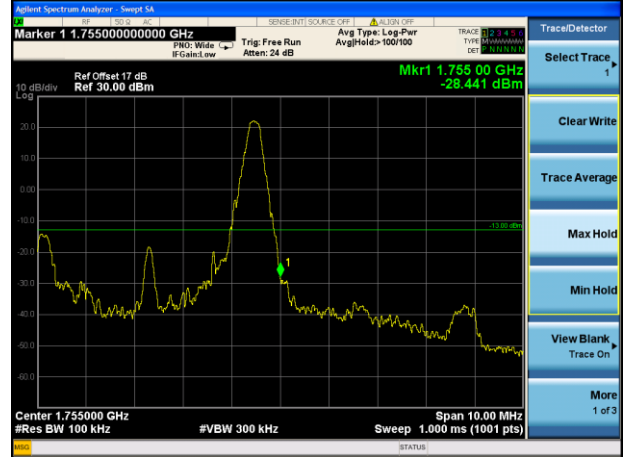

Highest channel

Test Mode: LTE Band 4 / 1.4MHz / 1RB / 16-QAM

Lowest channel

Highest channel

Test Mode: LTE Band 4 / 1.4MHz / 6RB / 16-QAM

Lowest channel

Highest channel

Test Mode: LTE Band 4 / 3MHz / 1RB / 16-QAM

Lowest channel

Highest channel

Test Mode: LTE Band 4 / 3MHz / 15RB / 16-QAM

Lowest channel

Highest channel

Test Mode: LTE Band 4 / 5MHz / 1RB / 16-QAM

Lowest channel

Highest channel

Test Mode: LTE Band 4 / 5MHz / 25RB / 16-QAM

Lowest channel

Highest channel

Test Mode: LTE Band 4 / 10MHz / 1RB / 16-QAM

Lowest channel

Highest channel

Test Mode: LTE Band 4 / 10MHz / 50RB / 16-QAM

Lowest channel

Highest channel

Test Mode: LTE Band 4 / 15MHz / 1RB / 16-QAM

Lowest channel

Highest channel