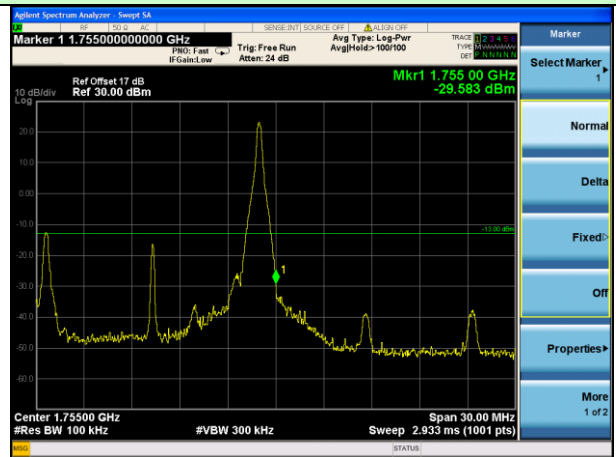

Highest channel

Test Mode: LTE Band 4 / 5MHz / 1RB / QPSK

Lowest channel

Highest channel

Test Mode: LTE Band 4 / 5MHz / 25RB / QPSK

Lowest channel

Highest channel

Test Mode: LTE Band 4 / 10MHz / 1RB / QPSK

Lowest channel

Highest channel

Test Mode: LTE Band 4 / 10MHz / 50RB / QPSK

Lowest channel

Highest channel

Test Mode: LTE Band 4 / 15MHz / 1RB / QPSK

Lowest channel

Highest channel

Test Mode: LTE Band 4 / 15MHz / 75RB / QPSK

Lowest channel

Highest channel

Test Mode: LTE Band 4 / 20MHz / 1RB / QPSK

Lowest channel

Highest channel

Test Mode: LTE Band 4 / 20MHz / 100RB / QPSK

Lowest channel

Highest channel

Test Mode: LTE Band 4 / 1.4MHz / 1RB / 16-QAM

Lowest channel

Highest channel

Test Mode: LTE Band 4 / 1.4MHz / 6RB / 16-QAM

Lowest channel

Highest channel

Test Mode: LTE Band 4 / 3MHz / 1RB / 16-QAM