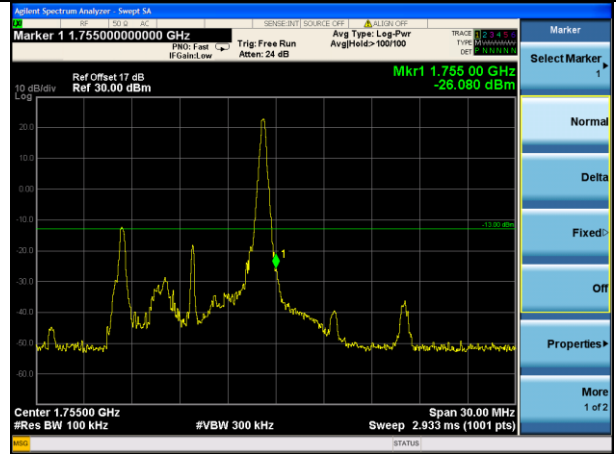

Test Mode: LTE Band 4 / 1.4MHz / 6RB / QPSK

Lowest channel

Highest channel

Test Mode: LTE Band 4 / 3MHz / 1RB / QPSK

Lowest channel

Highest channel

Test Mode: LTE Band 4 / 3MHz / 15RB / QPSK

Lowest channel

Highest channel

Test Mode: LTE Band 4 / 5MHz / 1RB / QPSK

Lowest channel

Highest channel

Test Mode: LTE Band 4 / 5MHz / 25RB / QPSK

Lowest channel

Highest channel

Test Mode: LTE Band 4 / 10MHz / 1RB / QPSK

Lowest channel

Highest channel

Test Mode: LTE Band 4 / 10MHz / 50RB / QPSK

Lowest channel

Highest channel

Test Mode: LTE Band 4 / 15MHz / 1RB / QPSK

Lowest channel

Highest channel