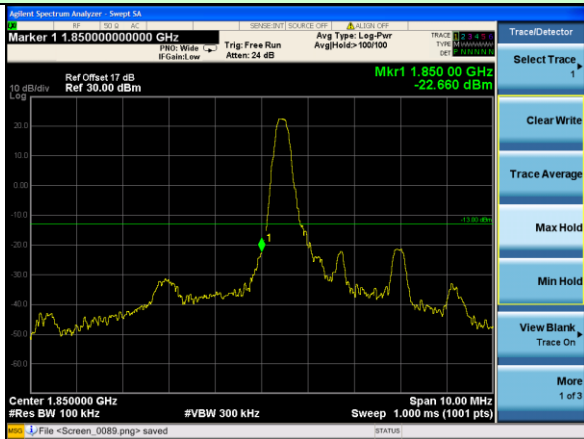

Test Mode: LTE Band 2 / 15MHz / 75RB / QPSK

Lowest channel

Highest channel

Test Mode: LTE Band 2 / 20MHz / 1RB / QPSK

Lowest channel

Highest channel

Test Mode: LTE Band 2 / 20MHz / 100RB / QPSK

Lowest channel

Highest channel

Test Mode: LTE Band 2 / 1.4MHz / 1RB / 16-QAM

Lowest channel

Highest channel

Test Mode: LTE Band 2 / 1.4MHz / 6RB / 16-QAM

Lowest channel

Highest channel

Test Mode: LTE Band 2 / 3MHz / 1RB / 16-QAM

Lowest channel

Highest channel

Test Mode: LTE Band 2 / 3MHz / 15RB / 16-QAM

Lowest channel

Highest channel

Test Mode: LTE Band 2 / 5MHz / 1RB / 16-QAM

Lowest channel

Highest channel

Test Mode: LTE Band 2 / 5MHz / 25RB / 16-QAM

Lowest channel

Highest channel

Test Mode: LTE Band 2 / 10MHz / 1RB / 16-QAM

Lowest channel

Highest channel

Test Mode: LTE Band 2 / 10MHz / 50RB / 16-QAM

Lowest channel