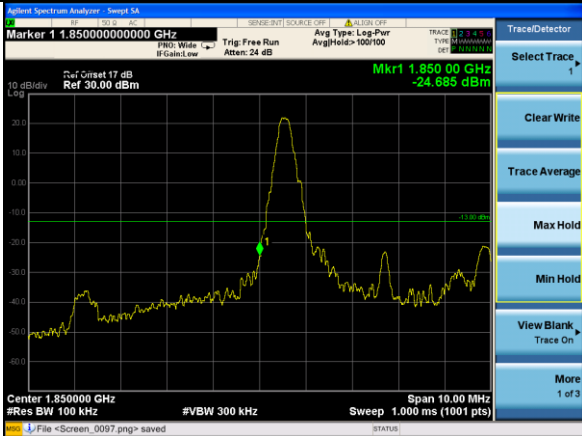

Highest channel

Test Mode: LTE Band 2 / 1.4MHz / 1RB / 16-QAM

Lowest channel

Highest channel

Test Mode: LTE Band 2 / 1.4MHz / 6RB / 16-QAM

Lowest channel

Highest channel

Test Mode: LTE Band 2 / 3MHz / 1RB / 16-QAM

Lowest channel

Highest channel

Test Mode: LTE Band 2 / 3MHz / 15RB / 16-QAM

Lowest channel

Highest channel

Test Mode: LTE Band 2 / 5MHz / 1RB / 16-QAM

Lowest channel

Highest channel

Test Mode: LTE Band 2 / 5MHz / 25RB / 16-QAM

Lowest channel

Highest channel

Test Mode: LTE Band 2 / 10MHz / 1RB / 16-QAM

Lowest channel

Highest channel

Test Mode: LTE Band 2 / 10MHz / 50RB / 16-QAM

Lowest channel

Highest channel

Test Mode: LTE Band 2 / 15MHz / 1RB / 16-QAM

Lowest channel

Highest channel

Test Mode: LTE Band 2 / 15MHz / 75RB / 16-QAM

Lowest channel

Highest channel

Test Mode: LTE Band 2 / 20MHz / 1RB / 16-QAM