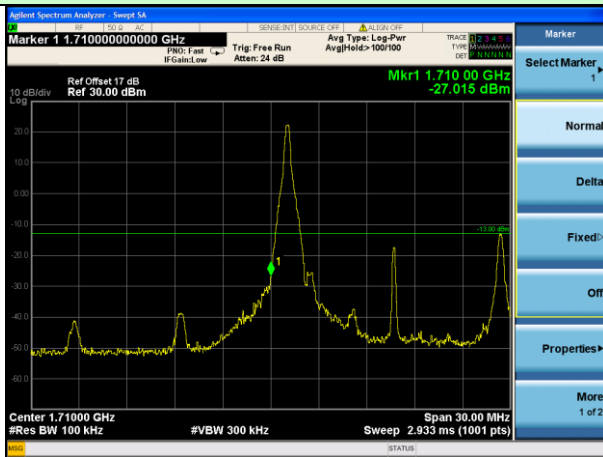

Highest channel

Test Mode: LTE Band 4 / 5MHz / 1RB / QPSK

Lowest channel

Highest channel

Test Mode: LTE Band 4 / 5MHz / 25RB / QPSK

Lowest channel

Highest channel

Test Mode: LTE Band 4 / 10MHz / 1RB / QPSK

Lowest channel

Highest channel

Test Mode: LTE Band 4 / 10MHz / 50RB / QPSK

Lowest channel

Highest channel

Test Mode: LTE Band 4 / 15MHz / 1RB / QPSK

Lowest channel

Highest channel

Test Mode: LTE Band 4 / 15MHz / 75RB / QPSK

Lowest channel

Highest channel

Test Mode: LTE Band 4 / 20MHz / 1RB / QPSK

Lowest channel

Highest channel

Test Mode: LTE Band 4 / 20MHz / 100RB / QPSK

Lowest channel

Highest channel

Test Mode: LTE Band 4 / 1.4MHz / 1RB / 16-QAM

Lowest channel

Highest channel

Test Mode: LTE Band 4 / 1.4MHz / 6RB / 16-QAM

Lowest channel

Highest channel

Test Mode: LTE Band 4 / 3MHz / 1RB / 16-QAM