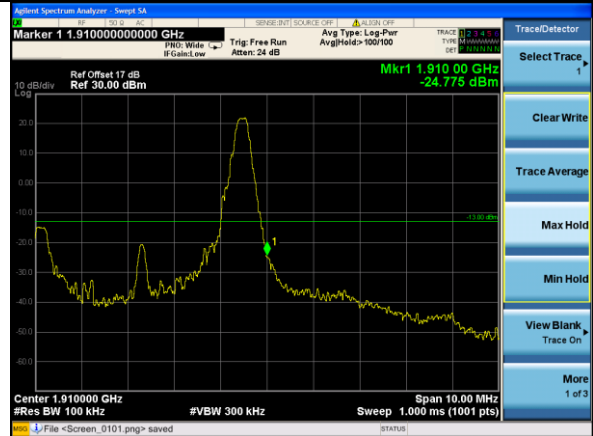

Highest channel

Test Mode: LTE Band 2 / 1.4MHz / 1RB / 16-QAM

Lowest channel

Highest channel

Test Mode: LTE Band 2 / 1.4MHz / 6RB / 16-QAM

Lowest channel

Highest channel

Test Mode: LTE Band 2 / 3MHz / 1RB / 16-QAM

Lowest channel

Highest channel

Test Mode: LTE Band 2 / 3MHz / 15RB / 16-QAM

Lowest channel

Highest channel

Test Mode: LTE Band 2 / 5MHz / 1RB / 16-QAM

Lowest channel

Highest channel

Test Mode: LTE Band 2 / 5MHz / 25RB / 16-QAM

Lowest channel

Highest channel

Test Mode: LTE Band 2 / 10MHz / 1RB / 16-QAM

Lowest channel

Highest channel

Test Mode: LTE Band 2 / 10MHz / 50RB / 16-QAM

Lowest channel

Highest channel

Test Mode: LTE Band 2 / 15MHz / 1RB / 16-QAM

Lowest channel

Highest channel

Test Mode: LTE Band 2 / 15MHz / 75RB / 16-QAM

Lowest channel

Highest channel

Test Mode: LTE Band 2 / 20MHz / 1RB / 16-QAM