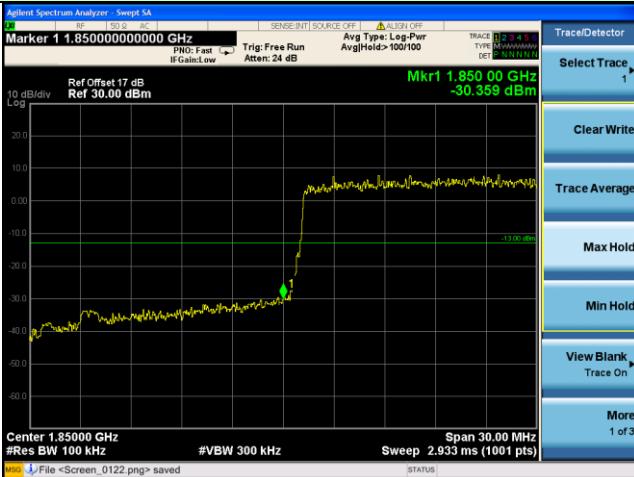

Test Mode: LTE Band 2 / 15MHz / 75RB / QPSK

Lowest channel

Highest channel

Test Mode: LTE Band 2 / 20MHz / 1RB / QPSK

Lowest channel

Highest channel

Test Mode: LTE Band 2 / 20MHz / 100RB / QPSK

Lowest channel

Highest channel

Test Mode: LTE Band 2 / 1.4MHz / 1RB / 16-QAM

Lowest channel

Highest channel

Test Mode: LTE Band 2 / 1.4MHz / 6RB / 16-QAM

Lowest channel

Highest channel

Test Mode: LTE Band 2 / 3MHz / 1RB / 16-QAM

Lowest channel

Highest channel

Test Mode: LTE Band 2 / 3MHz / 15RB / 16-QAM

Lowest channel

Highest channel

Test Mode: LTE Band 2 / 5MHz / 1RB / 16-QAM

Lowest channel

Highest channel