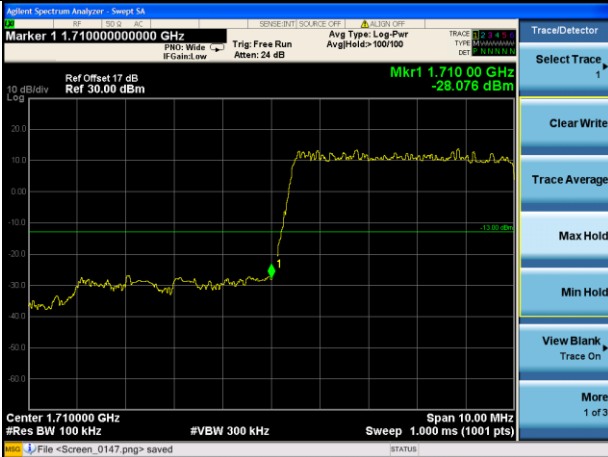

Highest channel

Test Mode: LTE Band 4 / 1.4MHz / 1RB / 16-QAM

Lowest channel

Highest channel

Test Mode: LTE Band 4 / 1.4MHz / 6RB / 16-QAM

Lowest channel

Highest channel

Test Mode: LTE Band 4 / 3MHz / 1RB / 16-QAM

Lowest channel

Highest channel

Test Mode: LTE Band 4 / 3MHz / 15RB / 16-QAM

Lowest channel

Highest channel

Test Mode: LTE Band 4 / 5MHz / 1RB / 16-QAM

Lowest channel

Highest channel

Test Mode: LTE Band 4 / 5MHz / 25RB / 16-QAM

Lowest channel

Highest channel

Test Mode: LTE Band 4 / 10MHz / 1RB / 16-QAM

Lowest channel

Highest channel

Test Mode: LTE Band 4 / 10MHz / 50RB / 16-QAM

Lowest channel