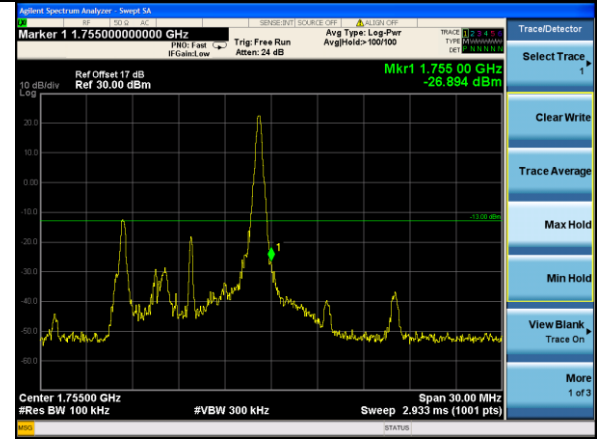

Lowest channel

Highest channel

Test Mode: LTE Band 4 / 3MHz / 15RB / 16-QAM

Lowest channel

Highest channel

Test Mode: LTE Band 4 / 5MHz / 1RB / 16-QAM

Lowest channel

Highest channel

Test Mode: LTE Band 4 / 5MHz / 25RB / 16-QAM

Lowest channel

Highest channel

Test Mode: LTE Band 4 / 10MHz / 1RB / 16-QAM

Lowest channel

Highest channel

Test Mode: LTE Band 4 / 10MHz / 50RB / 16-QAM

Lowest channel

Highest channel

Test Mode: LTE Band 4 / 15MHz / 1RB / 16-QAM

Lowest channel

Highest channel