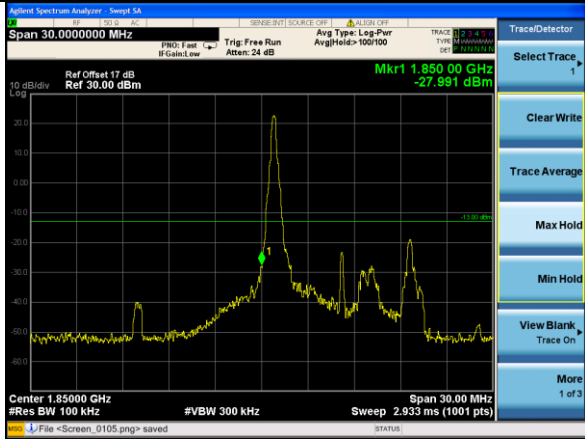

Lowest channel

Highest channel

Test Mode: LTE Band 2 / 3MHz / 15RB / 16-QAM

Lowest channel

Highest channel

Test Mode: LTE Band 2 / 5MHz / 1RB / 16-QAM

Lowest channel

Highest channel

Test Mode: LTE Band 2 / 5MHz / 25RB / 16-QAM

Lowest channel

Highest channel

Test Mode: LTE Band 2 / 10MHz / 1RB / 16-QAM

Lowest channel

Highest channel

Test Mode: LTE Band 2 / 10MHz / 50RB / 16-QAM

Lowest channel

Highest channel

Test Mode: LTE Band 2 / 15MHz / 1RB / 16-QAM

Lowest channel

Highest channel

Test Mode: LTE Band 2 / 15MHz / 75RB / 16-QAM

Lowest channel

Highest channel

Test Mode: LTE Band 2 / 20MHz / 1RB / 16-QAM

Lowest channel

Highest channel

Test Mode: LTE Band 2 / 20MHz / 100RB / 16-QAM

Lowest channel

Highest channel

Test Mode: LTE Band 4 / 1.4MHz / 1RB / QPSK

Lowest channel

Highest channel