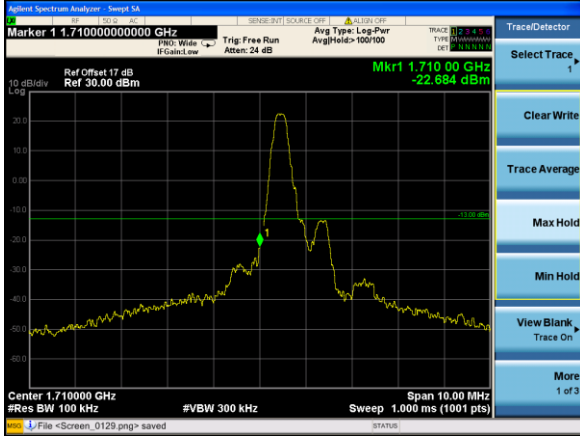

Lowest channel

Highest channel

Test Mode: LTE Band 4 / 10MHz / 50RB / QPSK

Lowest channel

Highest channel

Test Mode: LTE Band 4 / 15MHz / 1RB / QPSK

Lowest channel

Highest channel

Test Mode: LTE Band 4 / 15MHz / 75RB / QPSK

Lowest channel

Highest channel

Test Mode: LTE Band 4 / 20MHz / 1RB / QPSK

Lowest channel

Highest channel

Test Mode: LTE Band 4 / 20MHz / 100RB / QPSK

Lowest channel

Highest channel

Test Mode: LTE Band 4 / 1.4MHz / 1RB / 16-QAM

Lowest channel

Highest channel

Test Mode: LTE Band 4 / 1.4MHz / 6RB / 16-QAM

Lowest channel

Highest channel

Test Mode: LTE Band 4 / 3MHz / 1RB / 16-QAM

Lowest channel

Highest channel

Test Mode: LTE Band 4 / 3MHz / 15RB / 16-QAM

Lowest channel

Highest channel

Test Mode: LTE Band 4 / 5MHz / 1RB / 16-QAM

Lowest channel

Highest channel