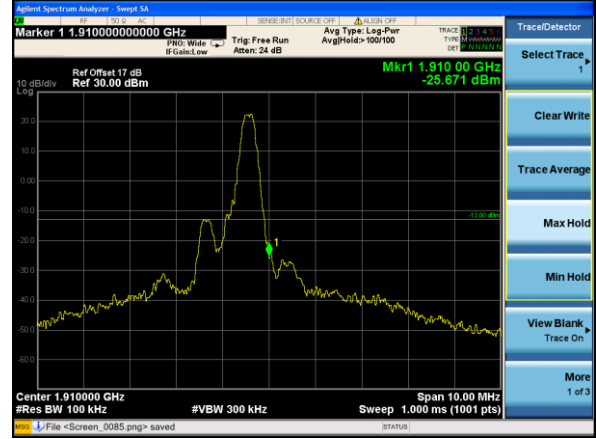

Test Mode: LTE Band 2 / 15MHz / 75RB / QPSK

Lowest channel

Highest channel

Test Mode: LTE Band 2 / 20MHz / 1RB / QPSK

Lowest channel

Highest channel

Test Mode: LTE Band 2 / 20MHz / 100RB / QPSK

Lowest channel

Highest channel

Test Mode: LTE Band 2 / 1.4MHz / 1RB / 16-QAM

Lowest channel

Highest channel

Test Mode: LTE Band 2 / 1.4MHz / 6RB / 16-QAM

Lowest channel

Highest channel

Test Mode: LTE Band 2 / 3MHz / 1RB / 16-QAM

Lowest channel

Highest channel

Test Mode: LTE Band 2 / 3MHz / 15RB / 16-QAM

Lowest channel

Highest channel

Test Mode: LTE Band 2 / 5MHz / 1RB / 16-QAM

Lowest channel

Highest channel