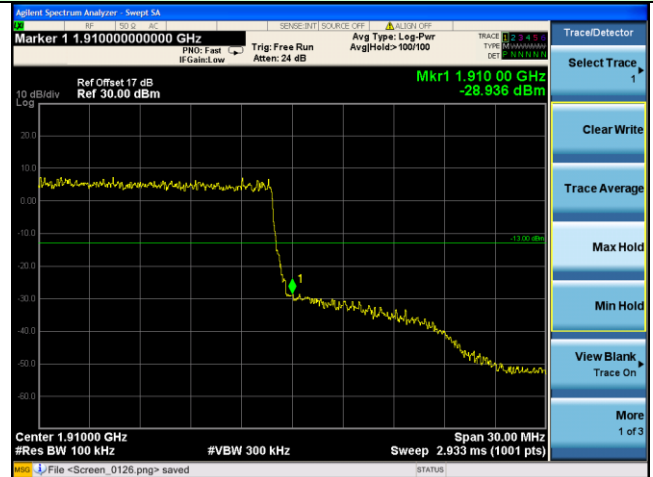

Test Mode: LTE Band 2 / 15MHz / 75RB / QPSK

Lowest channel

Highest channel

Test Mode: LTE Band 2 / 20MHz / 1RB / QPSK

Lowest channel

Highest channel

Test Mode: LTE Band 2 / 20MHz / 100RB / QPSK

Lowest channel

Highest channel

Test Mode: LTE Band 2 / 1.4MHz / 1RB / 16-QAM

Lowest channel

Highest channel

Test Mode: LTE Band 2 / 1.4MHz / 6RB / 16-QAM

Lowest channel

Highest channel

Test Mode: LTE Band 2 / 3MHz / 1RB / 16-QAM

Lowest channel

Highest channel

Test Mode: LTE Band 2 / 3MHz / 15RB / 16-QAM

Lowest channel

Highest channel

Test Mode: LTE Band 2 / 5MHz / 1RB / 16-QAM

Lowest channel

Highest channel