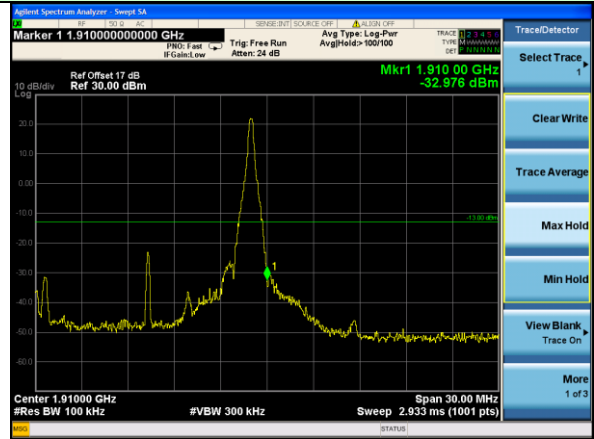

Lowest channel

Highest channel

Test Mode: LTE Band 2 / 3MHz / 15RB / 16-QAM

Lowest channel

Highest channel

Test Mode: LTE Band 2 / 5MHz / 1RB / 16-QAM

Lowest channel

Highest channel

Test Mode: LTE Band 2 / 5MHz / 25RB / 16-QAM

Lowest channel

Highest channel

Test Mode: LTE Band 2 / 10MHz / 1RB / 16-QAM

Lowest channel

Highest channel

Test Mode: LTE Band 2 / 10MHz / 50RB / 16-QAM

Lowest channel

Highest channel

Test Mode: LTE Band 2 / 15MHz / 1RB / 16-QAM

Lowest channel

Highest channel

Test Mode: LTE Band 2 / 15MHz / 75RB / 16-QAM

Lowest channel

Highest channel

Test Mode: LTE Band 2 / 20MHz / 1RB / 16-QAM

Lowest channel

Highest channel

Test Mode: LTE Band 2 / 20MHz / 100RB / 16-QAM

Lowest channel

Highest channel

Test Mode: LTE Band 4 / 1.4MHz / 1RB / QPSK

Lowest channel

Highest channel