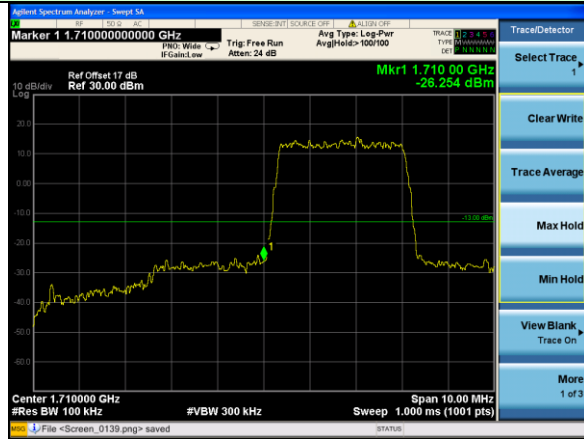

Test Mode: LTE Band 4 / 15MHz / 75RB / QPSK

Lowest channel

Highest channel

Test Mode: LTE Band 4 / 20MHz / 1RB / QPSK

Lowest channel

Highest channel

Test Mode: LTE Band 4 / 20MHz / 100RB / QPSK

Lowest channel

Highest channel

Test Mode: LTE Band 4 / 1.4MHz / 1RB / 16-QAM

Lowest channel

Highest channel

Test Mode: LTE Band 4 / 1.4MHz / 6RB / 16-QAM

Lowest channel

Highest channel

Test Mode: LTE Band 4 / 3MHz / 1RB / 16-QAM

Lowest channel

Highest channel

Test Mode: LTE Band 4 / 3MHz / 15RB / 16-QAM

Lowest channel

Highest channel

Test Mode: LTE Band 4 / 5MHz / 1RB / 16-QAM

Lowest channel

Highest channel