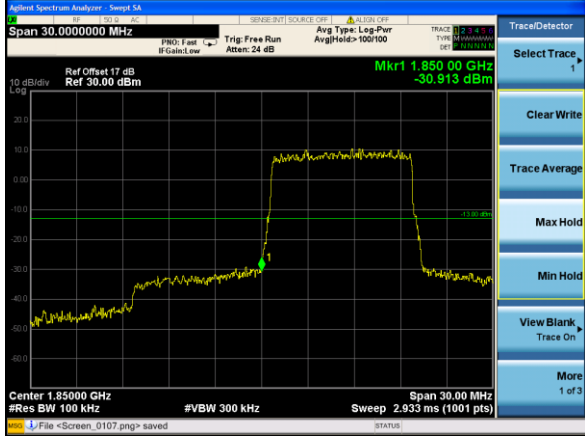

Lowest channel

Highest channel

Test Mode: LTE Band 2 / 3MHz / 15RB / 16-QAM

Lowest channel

Highest channel

Test Mode: LTE Band 2 / 5MHz / 1RB / 16-QAM

Lowest channel

Highest channel

Test Mode: LTE Band 2 / 5MHz / 25RB / 16-QAM

Lowest channel

Highest channel

Test Mode: LTE Band 2 / 10MHz / 1RB / 16-QAM

Lowest channel

Highest channel

Test Mode: LTE Band 2 / 10MHz / 50RB / 16-QAM

Lowest channel

Highest channel

Test Mode: LTE Band 2 / 15MHz / 1RB / 16-QAM

Lowest channel

Highest channel

Test Mode: LTE Band 2 / 15MHz / 75RB / 16-QAM

Lowest channel

Highest channel

Test Mode: LTE Band 2 / 20MHz / 1RB / 16-QAM

Lowest channel

Highest channel

Test Mode: LTE Band 2 / 20MHz / 100RB / 16-QAM

Lowest channel

Highest channel

Test Mode: LTE Band 4 / 1.4MHz / 1RB / QPSK

Lowest channel

Highest channel