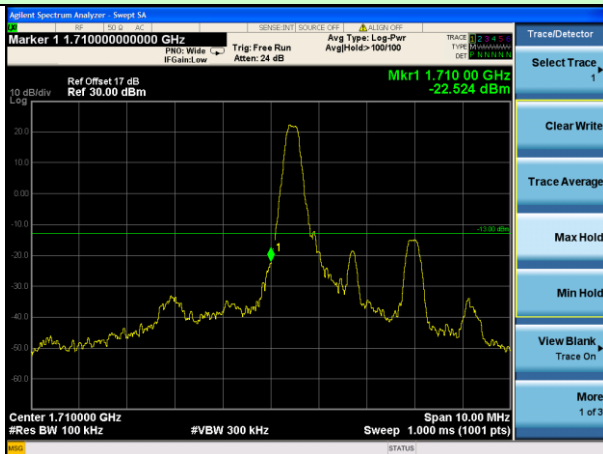

Lowest channel

Highest channel

Test Mode: LTE Band 2 / 20MHz / 100RB / 16-QAM

Lowest channel

Highest channel

Test Mode: LTE Band 4 / 1.4MHz / 1RB / QPSK

Lowest channel

Highest channel

Test Mode: LTE Band 4 / 1.4MHz / 6RB / QPSK

Lowest channel

Highest channel

Test Mode: LTE Band 4 / 3MHz / 1RB / QPSK

Lowest channel

Highest channel

Test Mode: LTE Band 4 / 3MHz / 15RB / QPSK

Lowest channel

Highest channel

Test Mode: LTE Band 4 / 5MHz / 1RB / QPSK

Lowest channel

Highest channel

Test Mode: LTE Band 4 / 5MHz / 25RB / QPSK

Lowest channel

Highest channel

Test Mode: LTE Band 4 / 10MHz / 1RB / QPSK

Lowest channel

Highest channel

Test Mode: LTE Band 4 / 10MHz / 50RB / QPSK

Lowest channel

Highest channel

Test Mode: LTE Band 4 / 15MHz / 1RB / QPSK

Lowest channel

Highest channel