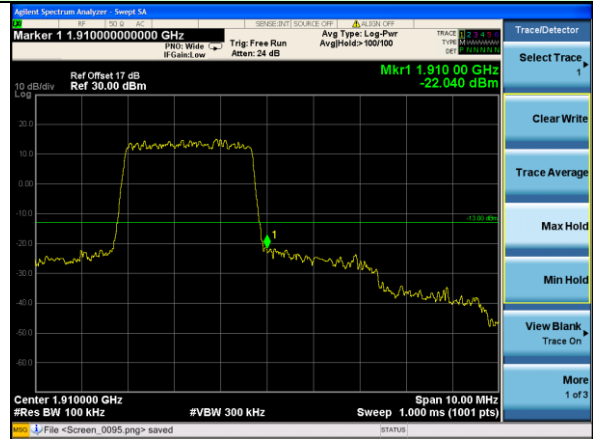

Highest channel

Test Mode: LTE Band 2 / 1.4MHz / 1RB / 16-QAM

Lowest channel

Highest channel

Test Mode: LTE Band 2 / 1.4MHz / 6RB / 16-QAM

Lowest channel

Highest channel

Test Mode: LTE Band 2 / 3MHz / 1RB / 16-QAM

Lowest channel

Highest channel

Test Mode: LTE Band 2 / 3MHz / 15RB / 16-QAM

Lowest channel

Highest channel

Test Mode: LTE Band 2 / 5MHz / 1RB / 16-QAM

Lowest channel

Highest channel

Test Mode: LTE Band 2 / 5MHz / 25RB / 16-QAM

Lowest channel

Highest channel

Test Mode: LTE Band 2 / 10MHz / 1RB / 16-QAM

Lowest channel

Highest channel

Test Mode: LTE Band 2 / 10MHz / 50RB / 16-QAM

Lowest channel

Highest channel

Test Mode: LTE Band 2 / 15MHz / 1RB / 16-QAM

Lowest channel

Highest channel

Test Mode: LTE Band 2 / 15MHz / 75RB / 16-QAM

Lowest channel

Highest channel

Test Mode: LTE Band 2 / 20MHz / 1RB / 16-QAM