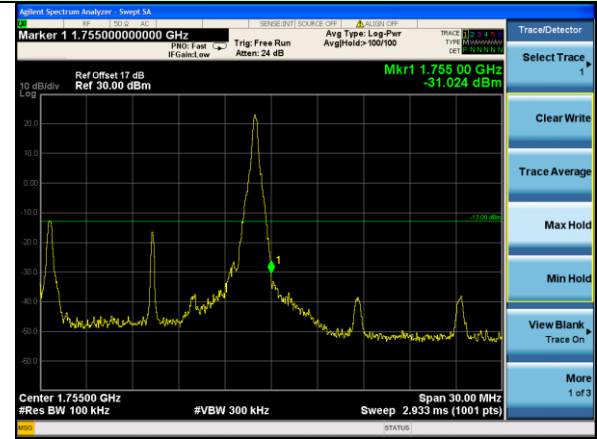

Lowest channel

Highest channel

Test Mode: LTE Band 4 / 3MHz / 15RB / 16-QAM

Lowest channel

Highest channel

Test Mode: LTE Band 4 / 5MHz / 1RB / 16-QAM

Lowest channel

Highest channel

Test Mode: LTE Band 4 / 5MHz / 25RB / 16-QAM

Lowest channel

Highest channel

Test Mode: LTE Band 4 / 10MHz / 1RB / 16-QAM

Lowest channel

Highest channel

Test Mode: LTE Band 4 / 10MHz / 50RB / 16-QAM

Lowest channel

Highest channel

Test Mode: LTE Band 4 / 15MHz / 1RB / 16-QAM

Lowest channel

Highest channel