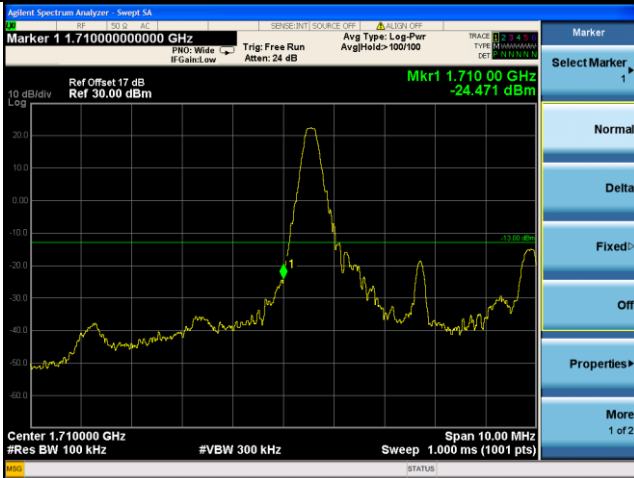

Lowest channel

Highest channel

Test Mode: LTE Band 2 / 20MHz / 100RB / 16-QAM

Lowest channel

Highest channel

Test Mode: LTE Band 4 / 1.4MHz / 1RB / QPSK

Lowest channel

Highest channel

Test Mode: LTE Band 4 / 1.4MHz / 6RB / QPSK

Lowest channel

Highest channel

Test Mode: LTE Band 4 / 3MHz / 1RB / QPSK

Lowest channel

Highest channel

Test Mode: LTE Band 4 / 3MHz / 15RB / QPSK

Lowest channel

Highest channel

Test Mode: LTE Band 4 / 5MHz / 1RB / QPSK

Lowest channel

Highest channel

Test Mode: LTE Band 4 / 5MHz / 25RB / QPSK

Lowest channel

Highest channel

Test Mode: LTE Band 4 / 10MHz / 1RB / QPSK

Lowest channel

Highest channel

Test Mode: LTE Band 4 / 10MHz / 50RB / QPSK

Lowest channel

Highest channel

Test Mode: LTE Band 4 / 15MHz / 1RB / QPSK

Lowest channel

Highest channel