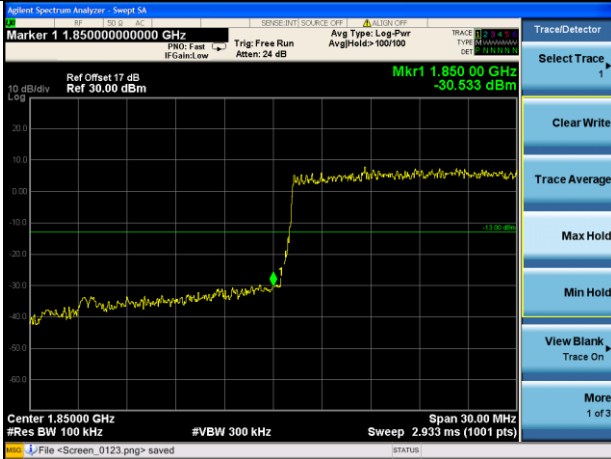

Test Mode: LTE Band 2 / 5MHz / 25RB / 16-QAM

Lowest channel

Highest channel

Test Mode: LTE Band 2 / 10MHz / 1RB / 16-QAM

Lowest channel

Highest channel

Test Mode: LTE Band 2 / 10MHz / 50RB / 16-QAM

Lowest channel

Highest channel

Test Mode: LTE Band 2 / 15MHz / 1RB / 16-QAM

Lowest channel

Highest channel

Test Mode: LTE Band 2 / 15MHz / 75RB / 16-QAM

Lowest channel

Highest channel

Test Mode: LTE Band 2 / 20MHz / 1RB / 16-QAM

Lowest channel

Highest channel

Test Mode: LTE Band 2 / 20MHz / 100RB / 16-QAM

Lowest channel

Highest channel

Test Mode: LTE Band 4 / 1.4MHz / 1RB / QPSK

Lowest channel

Highest channel

Test Mode: LTE Band 4 / 1.4MHz / 6RB / QPSK

Lowest channel

Highest channel

Test Mode: LTE Band 4 / 3MHz / 1RB / QPSK

Lowest channel

Highest channel

Test Mode: LTE Band 4 / 3MHz / 15RB / QPSK

Lowest channel