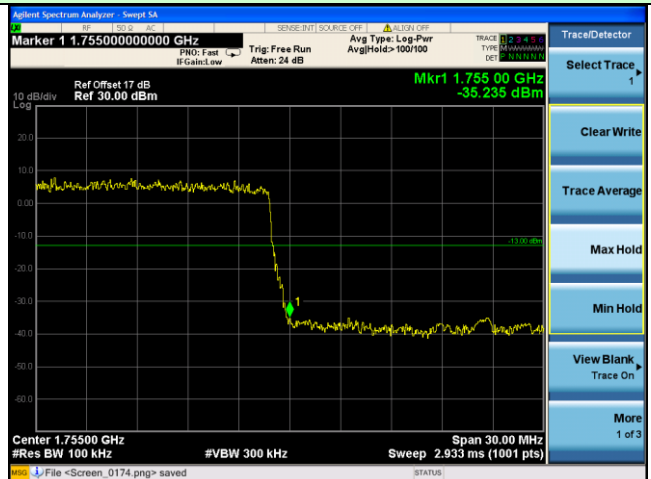

Lowest channel

Highest channel

Test Mode: LTE Band 4 / 10MHz / 50RB / QPSK

Lowest channel

Highest channel

Test Mode: LTE Band 4 / 15MHz / 1RB / QPSK

Lowest channel

Highest channel

Test Mode: LTE Band 4 / 15MHz / 75RB / QPSK

Lowest channel

Highest channel

Test Mode: LTE Band 4 / 20MHz / 1RB / QPSK

Lowest channel

Highest channel

Test Mode: LTE Band 4 / 20MHz / 100RB / QPSK

Lowest channel

Highest channel

Test Mode: LTE Band 4 / 1.4MHz / 1RB / 16-QAM

Lowest channel

Highest channel

Test Mode: LTE Band 4 / 1.4MHz / 6RB / 16-QAM

Lowest channel

Highest channel

Test Mode: LTE Band 4 / 3MHz / 1RB / 16-QAM

Lowest channel

Highest channel

Test Mode: LTE Band 4 / 3MHz / 15RB / 16-QAM

Lowest channel

Highest channel

Test Mode: LTE Band 4 / 5MHz / 1RB / 16-QAM

Lowest channel

Highest channel