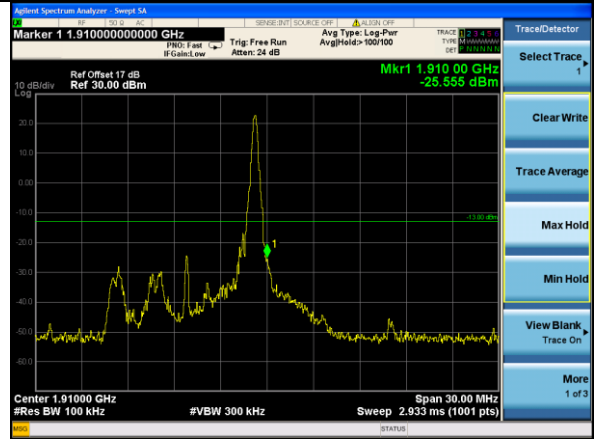

Lowest channel

Highest channel

Test Mode: LTE Band 2 / 3MHz / 15RB / 16-QAM

Lowest channel

Highest channel

Test Mode: LTE Band 2 / 5MHz / 1RB / 16-QAM

Lowest channel

Highest channel

Test Mode: LTE Band 2 / 5MHz / 25RB / 16-QAM

Lowest channel

Highest channel

Test Mode: LTE Band 2 / 10MHz / 1RB / 16-QAM

Lowest channel

Highest channel

Test Mode: LTE Band 2 / 10MHz / 50RB / 16-QAM

Lowest channel

Highest channel

Test Mode: LTE Band 2 / 15MHz / 1RB / 16-QAM

Lowest channel

Highest channel

Test Mode: LTE Band 2 / 15MHz / 75RB / 16-QAM

Lowest channel

Highest channel

Test Mode: LTE Band 2 / 20MHz / 1RB / 16-QAM

Lowest channel

Highest channel

Test Mode: LTE Band 2 / 20MHz / 100RB / 16-QAM

Lowest channel

Highest channel

Test Mode: LTE Band 4 / 1.4MHz / 1RB / QPSK

Lowest channel

Highest channel