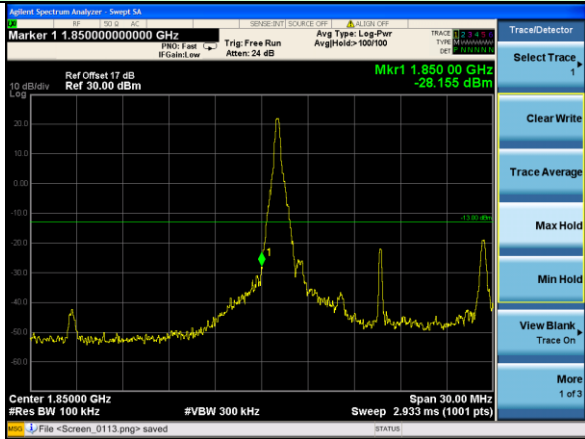

Lowest channel

Highest channel

Test Mode: LTE Band 2 / 3MHz / 15RB / 16-QAM

Lowest channel

Highest channel

Test Mode: LTE Band 2 / 5MHz / 1RB / 16-QAM

Lowest channel

Highest channel

Test Mode: LTE Band 2 / 5MHz / 25RB / 16-QAM

Lowest channel

Highest channel

Test Mode: LTE Band 2 / 10MHz / 1RB / 16-QAM

Lowest channel

Highest channel

Test Mode: LTE Band 2 / 10MHz / 50RB / 16-QAM

Lowest channel

Highest channel

Test Mode: LTE Band 2 / 15MHz / 1RB / 16-QAM

Lowest channel

Highest channel

Test Mode: LTE Band 2 / 15MHz / 75RB / 16-QAM

Lowest channel

Highest channel

Test Mode: LTE Band 2 / 20MHz / 1RB / 16-QAM

Lowest channel

Highest channel

Test Mode: LTE Band 2 / 20MHz / 100RB / 16-QAM

Lowest channel

Highest channel

Test Mode: LTE Band 4 / 1.4MHz / 1RB / QPSK

Lowest channel

Highest channel