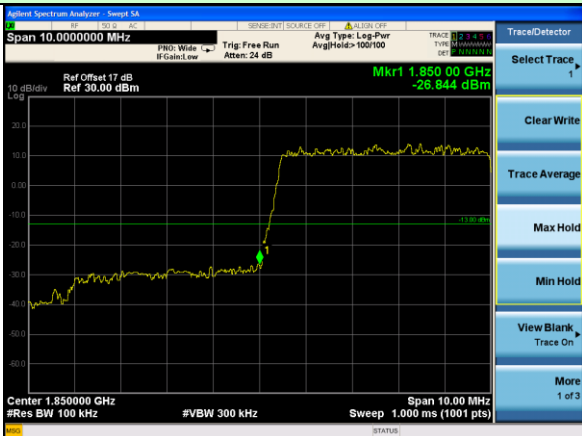

Highest channel

Test Mode: LTE Band 2 / 1.4MHz / 1RB / 16-QAM

Lowest channel

Highest channel

Test Mode: LTE Band 2 / 1.4MHz / 6RB / 16-QAM

Lowest channel

Highest channel

Test Mode: LTE Band 2 / 3MHz / 1RB / 16-QAM

Lowest channel

Highest channel

Test Mode: LTE Band 2 / 3MHz / 15RB / 16-QAM

Lowest channel

Highest channel

Test Mode: LTE Band 2 / 5MHz / 1RB / 16-QAM

Lowest channel

Highest channel

Test Mode: LTE Band 2 / 5MHz / 25RB / 16-QAM

Lowest channel

Highest channel

Test Mode: LTE Band 2 / 10MHz / 1RB / 16-QAM

Lowest channel

Highest channel

Test Mode: LTE Band 2 / 10MHz / 50RB / 16-QAM

Lowest channel

Highest channel

Test Mode: LTE Band 2 / 15MHz / 1RB / 16-QAM

Lowest channel

Highest channel

Test Mode: LTE Band 2 / 15MHz / 75RB / 16-QAM

Lowest channel

Highest channel

Test Mode: LTE Band 2 / 20MHz / 1RB / 16-QAM