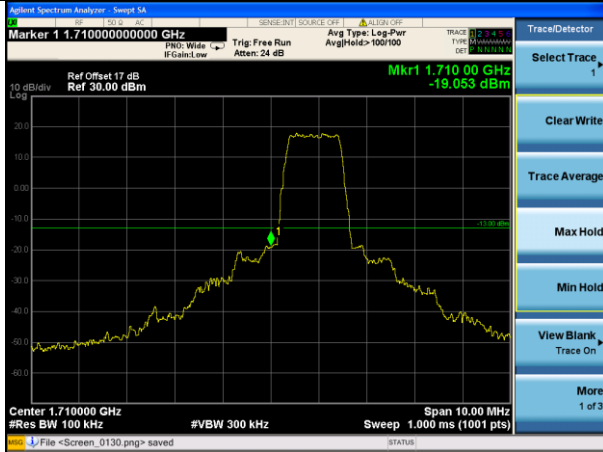

Highest channel

Test Mode: LTE Band 2 / 15MHz / 1RB / 16-QAM

Lowest channel

Highest channel

Test Mode: LTE Band 2 / 15MHz / 75RB / 16-QAM

Lowest channel

Highest channel

Test Mode: LTE Band 2 / 20MHz / 1RB / 16-QAM

Lowest channel

Highest channel

Test Mode: LTE Band 2 / 20MHz / 100RB / 16-QAM

Lowest channel

Highest channel

Test Mode: LTE Band 4 / 1.4MHz / 1RB / QPSK

Lowest channel

Highest channel

Test Mode: LTE Band 4 / 1.4MHz / 6RB / QPSK

Lowest channel

Highest channel

Test Mode: LTE Band 4 / 3MHz / 1RB / QPSK

Lowest channel

Highest channel

Test Mode: LTE Band 4 / 3MHz / 15RB / QPSK

Lowest channel