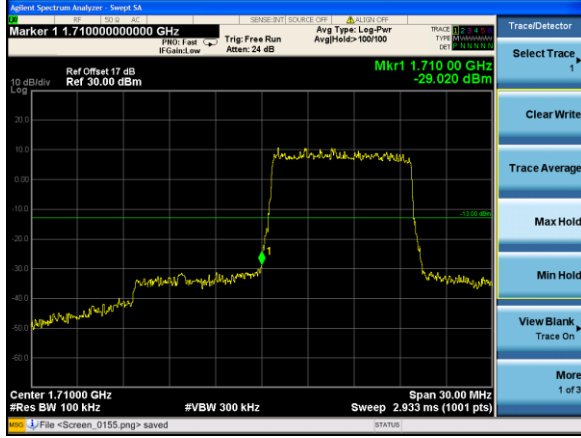

Lowest channel

Highest channel

Test Mode: LTE Band 4 / 3MHz / 15RB / 16-QAM

Lowest channel

Highest channel

Test Mode: LTE Band 4 / 5MHz / 1RB / 16-QAM

Lowest channel

Highest channel

Test Mode: LTE Band 4 / 5MHz / 25RB / 16-QAM

Lowest channel

Highest channel

Test Mode: LTE Band 4 / 10MHz / 1RB / 16-QAM

Lowest channel

Highest channel

Test Mode: LTE Band 4 / 10MHz / 50RB / 16-QAM

Lowest channel

Highest channel

Test Mode: LTE Band 4 / 15MHz / 1RB / 16-QAM

Lowest channel

Highest channel