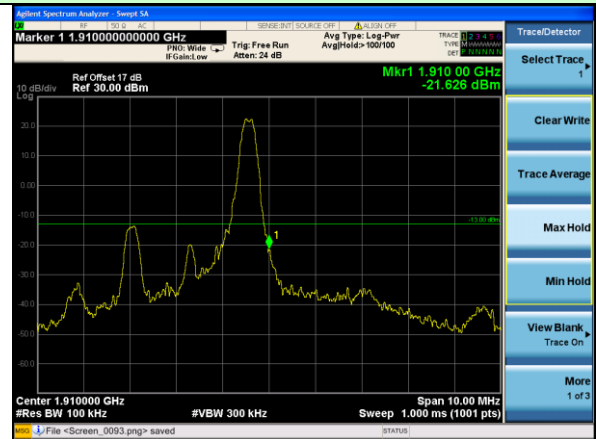

Test Mode: LTE Band 2 / 15MHz / 75RB / QPSK

Lowest channel

Highest channel

Test Mode: LTE Band 2 / 20MHz / 1RB / QPSK

Lowest channel

Highest channel

Test Mode: LTE Band 2 / 20MHz / 100RB / QPSK

Lowest channel

Highest channel

Test Mode: LTE Band 2 / 1.4MHz / 1RB / 16-QAM

Lowest channel

Highest channel

Test Mode: LTE Band 2 / 1.4MHz / 6RB / 16-QAM

Lowest channel

Highest channel

Test Mode: LTE Band 2 / 3MHz / 1RB / 16-QAM

Lowest channel

Highest channel

Test Mode: LTE Band 2 / 3MHz / 15RB / 16-QAM

Lowest channel

Highest channel

Test Mode: LTE Band 2 / 5MHz / 1RB / 16-QAM

Lowest channel

Highest channel

Test Mode: LTE Band 2 / 5MHz / 25RB / 16-QAM

Lowest channel

Highest channel

Test Mode: LTE Band 2 / 10MHz / 1RB / 16-QAM

Lowest channel

Highest channel

Test Mode: LTE Band 2 / 10MHz / 50RB / 16-QAM

Lowest channel