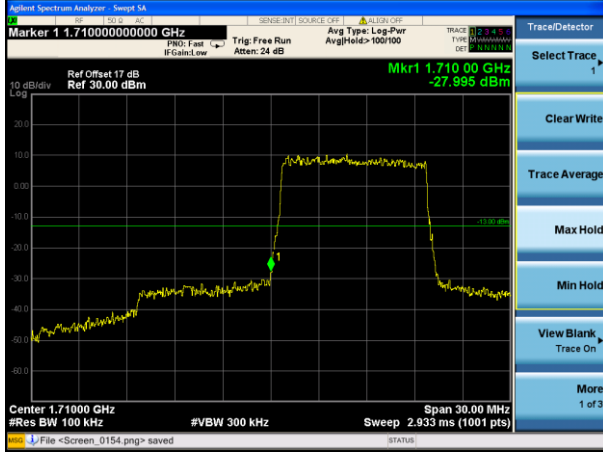

Test Mode: LTE Band 4 / 1.4MHz / 6RB / QPSK

Lowest channel

Highest channel

Test Mode: LTE Band 4 / 3MHz / 1RB / QPSK

Lowest channel

Highest channel

Test Mode: LTE Band 4 / 3MHz / 15RB / QPSK

Lowest channel

Highest channel

Test Mode: LTE Band 4 / 5MHz / 1RB / QPSK

Lowest channel

Highest channel

Test Mode: LTE Band 4 / 5MHz / 25RB / QPSK

Lowest channel

Highest channel

Test Mode: LTE Band 4 / 10MHz / 1RB / QPSK

Lowest channel

Highest channel

Test Mode: LTE Band 4 / 10MHz / 50RB / QPSK

Lowest channel

Highest channel

Test Mode: LTE Band 4 / 15MHz / 1RB / QPSK

Lowest channel

Highest channel