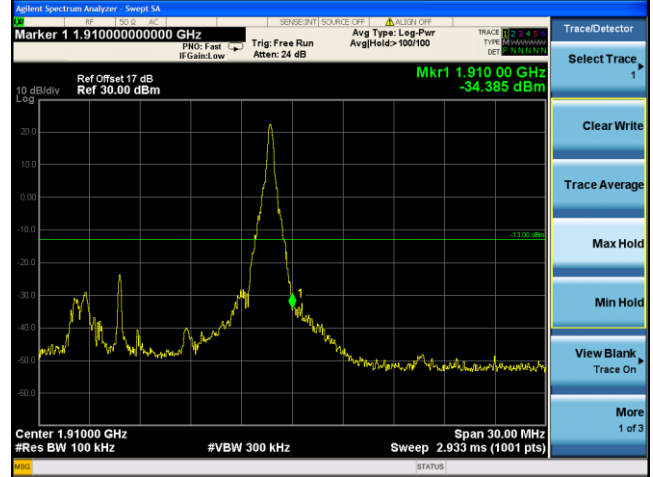

Test Mode: LTE Band 2 / 15MHz / 75RB / QPSK

Lowest channel

Highest channel

Test Mode: LTE Band 2 / 20MHz / 1RB / QPSK

Lowest channel

Highest channel

Test Mode: LTE Band 2 / 20MHz / 100RB / QPSK

Lowest channel

Highest channel

Test Mode: LTE Band 2 / 1.4MHz / 1RB / 16-QAM

Lowest channel

Highest channel

Test Mode: LTE Band 2 / 1.4MHz / 6RB / 16-QAM

Lowest channel

Highest channel

Test Mode: LTE Band 2 / 3MHz / 1RB / 16-QAM

Lowest channel

Highest channel

Test Mode: LTE Band 2 / 3MHz / 15RB / 16-QAM

Lowest channel

Highest channel

Test Mode: LTE Band 2 / 5MHz / 1RB / 16-QAM

Lowest channel

Highest channel