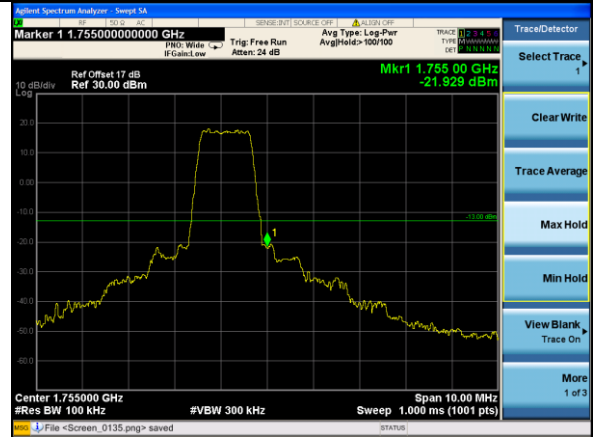

Test Mode: LTE Band 4 / 15MHz / 75RB / QPSK

Lowest channel

Highest channel

Test Mode: LTE Band 4 / 20MHz / 1RB / QPSK

Lowest channel

Highest channel

Test Mode: LTE Band 4 / 20MHz / 100RB / QPSK

Lowest channel

Highest channel

Test Mode: LTE Band 4 / 1.4MHz / 1RB / 16-QAM

Lowest channel

Highest channel

Test Mode: LTE Band 4 / 1.4MHz / 6RB / 16-QAM

Lowest channel

Highest channel

Test Mode: LTE Band 4 / 3MHz / 1RB / 16-QAM

Lowest channel

Highest channel

Test Mode: LTE Band 4 / 3MHz / 15RB / 16-QAM

Lowest channel

Highest channel

Test Mode: LTE Band 4 / 5MHz / 1RB / 16-QAM

Lowest channel

Highest channel