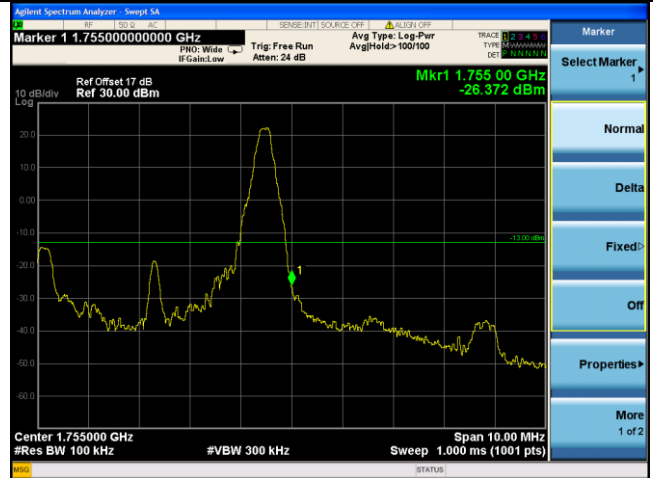

Lowest channel

Highest channel

Test Mode: LTE Band 2 / 20MHz / 100RB / 16-QAM

Lowest channel

Highest channel

Test Mode: LTE Band 4 / 1.4MHz / 1RB / QPSK

Lowest channel

Highest channel

Test Mode: LTE Band 4 / 1.4MHz / 6RB / QPSK

Lowest channel

Highest channel

Test Mode: LTE Band 4 / 3MHz / 1RB / QPSK

Lowest channel

Highest channel

Test Mode: LTE Band 4 / 3MHz / 15RB / QPSK

Lowest channel

Highest channel

Test Mode: LTE Band 4 / 5MHz / 1RB / QPSK

Lowest channel

Highest channel

Test Mode: LTE Band 4 / 5MHz / 25RB / QPSK

Lowest channel

Highest channel

Test Mode: LTE Band 4 / 10MHz / 1RB / QPSK