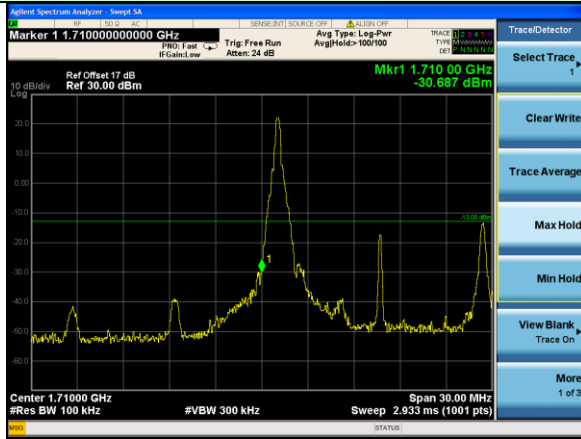

Lowest channel

Highest channel

Test Mode: LTE Band 4 / 3MHz / 15RB / 16-QAM

Lowest channel

Highest channel

Test Mode: LTE Band 4 / 5MHz / 1RB / 16-QAM

Lowest channel

Highest channel

Test Mode: LTE Band 4 / 5MHz / 25RB / 16-QAM

Lowest channel

Highest channel

Test Mode: LTE Band 4 / 10MHz / 1RB / 16-QAM

Lowest channel

Highest channel

Test Mode: LTE Band 4 / 10MHz / 50RB / 16-QAM

Lowest channel

Highest channel

Test Mode: LTE Band 4 / 15MHz / 1RB / 16-QAM

Lowest channel

Highest channel