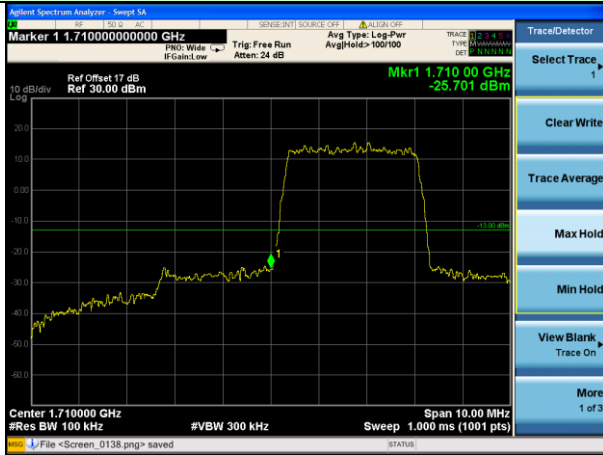

Lowest channel

Highest channel

Test Mode: LTE Band 2 / 20MHz / 100RB / 16-QAM

Lowest channel

Highest channel

Test Mode: LTE Band 4 / 1.4MHz / 1RB / QPSK

Lowest channel

Highest channel

Test Mode: LTE Band 4 / 1.4MHz / 6RB / QPSK

Lowest channel

Highest channel

Test Mode: LTE Band 4 / 3MHz / 1RB / QPSK

Lowest channel

Highest channel

Test Mode: LTE Band 4 / 3MHz / 15RB / QPSK

Lowest channel

Highest channel

Test Mode: LTE Band 4 / 5MHz / 1RB / QPSK

Lowest channel

Highest channel

Test Mode: LTE Band 4 / 5MHz / 25RB / QPSK

Lowest channel

Highest channel

Test Mode: LTE Band 4 / 10MHz / 1RB / QPSK