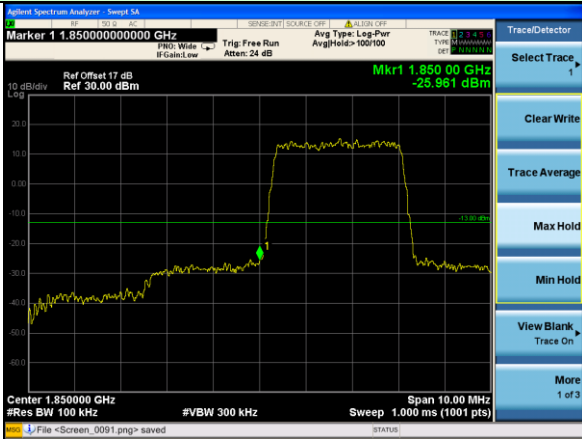

Test Mode: LTE Band 2 / 15MHz / 75RB / QPSK

Lowest channel

Highest channel

Test Mode: LTE Band 2 / 20MHz / 1RB / QPSK

Lowest channel

Highest channel

Test Mode: LTE Band 2 / 20MHz / 100RB / QPSK

Lowest channel

Highest channel

Test Mode: LTE Band 2 / 1.4MHz / 1RB / 16-QAM

Lowest channel

Highest channel

Test Mode: LTE Band 2 / 1.4MHz / 6RB / 16-QAM

Lowest channel

Highest channel

Test Mode: LTE Band 2 / 3MHz / 1RB / 16-QAM

Lowest channel

Highest channel

Test Mode: LTE Band 2 / 3MHz / 15RB / 16-QAM

Lowest channel

Highest channel

Test Mode: LTE Band 2 / 5MHz / 1RB / 16-QAM

Lowest channel

Highest channel

Test Mode: LTE Band 2 / 5MHz / 25RB / 16-QAM

Lowest channel

Highest channel

Test Mode: LTE Band 2 / 10MHz / 1RB / 16-QAM

Lowest channel

Highest channel

Test Mode: LTE Band 2 / 10MHz / 50RB / 16-QAM

Lowest channel