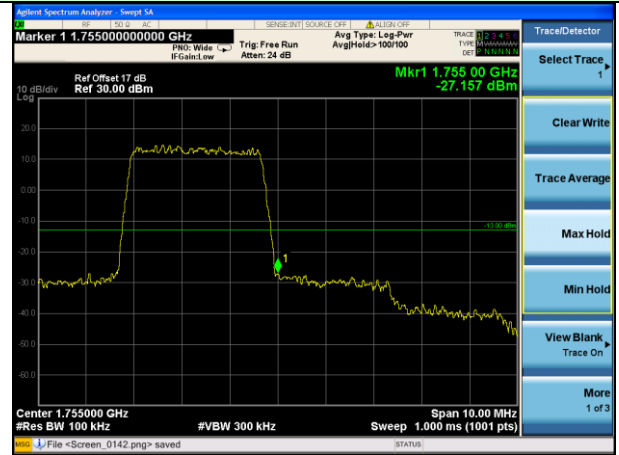

Lowest channel

Highest channel

Test Mode: LTE Band 2 / 20MHz / 100RB / 16-QAM

Lowest channel

Highest channel

Test Mode: LTE Band 4 / 1.4MHz / 1RB / QPSK

Lowest channel

Highest channel

Test Mode: LTE Band 4 / 1.4MHz / 6RB / QPSK

Lowest channel

Highest channel

Test Mode: LTE Band 4 / 3MHz / 1RB / QPSK

Lowest channel

Highest channel

Test Mode: LTE Band 4 / 3MHz / 15RB / QPSK

Lowest channel

Highest channel

Test Mode: LTE Band 4 / 5MHz / 1RB / QPSK

Lowest channel

Highest channel

Test Mode: LTE Band 4 / 5MHz / 25RB / QPSK

Lowest channel

Highest channel

Test Mode: LTE Band 4 / 10MHz / 1RB / QPSK

Lowest channel

Highest channel

Test Mode: LTE Band 4 / 10MHz / 50RB / QPSK

Lowest channel

Highest channel

Test Mode: LTE Band 4 / 15MHz / 1RB / QPSK

Lowest channel

Highest channel