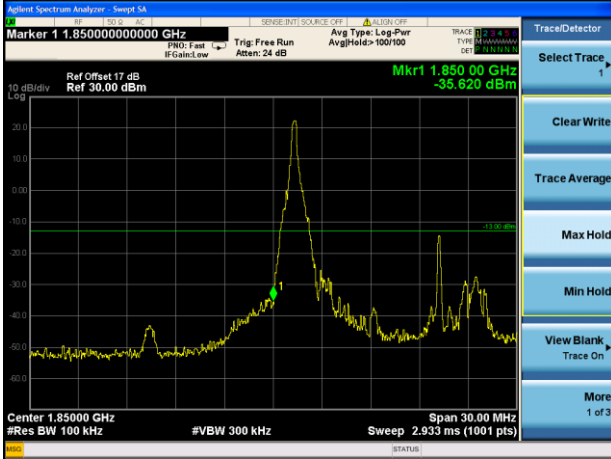

Test Mode: LTE Band 2 / 5MHz / 25RB / 16-QAM

Lowest channel

Highest channel

Test Mode: LTE Band 2 / 10MHz / 1RB / 16-QAM

Lowest channel

Highest channel

Test Mode: LTE Band 2 / 10MHz / 50RB / 16-QAM

Lowest channel

Highest channel

Test Mode: LTE Band 2 / 15MHz / 1RB / 16-QAM

Lowest channel

Highest channel

Test Mode: LTE Band 2 / 15MHz / 75RB / 16-QAM

Lowest channel

Highest channel

Test Mode: LTE Band 2 / 20MHz / 1RB / 16-QAM

Lowest channel

Highest channel

Test Mode: LTE Band 2 / 20MHz / 100RB / 16-QAM

Lowest channel

Highest channel

Test Mode: LTE Band 4 / 1.4MHz / 1RB / QPSK

Lowest channel

Highest channel

Test Mode: LTE Band 4 / 1.4MHz / 6RB / QPSK

Lowest channel

Highest channel

Test Mode: LTE Band 4 / 3MHz / 1RB / QPSK

Lowest channel

Highest channel

Test Mode: LTE Band 4 / 3MHz / 15RB / QPSK

Lowest channel