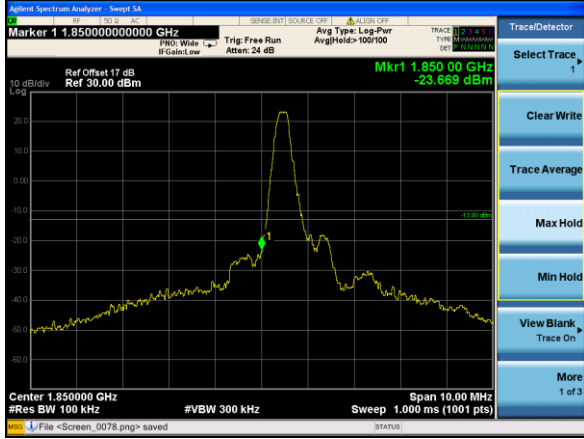

Test Mode: LTE Band 2 / 15MHz / 75RB / QPSK

Lowest channel

Highest channel

Test Mode: LTE Band 2 / 20MHz / 1RB / QPSK

Lowest channel

Highest channel

Test Mode: LTE Band 2 / 20MHz / 100RB / QPSK

Lowest channel

Highest channel

Test Mode: LTE Band 2 / 1.4MHz / 1RB / 16-QAM

Lowest channel

Highest channel

Test Mode: LTE Band 2 / 1.4MHz / 6RB / 16-QAM

Lowest channel

Highest channel

Test Mode: LTE Band 2 / 3MHz / 1RB / 16-QAM

Lowest channel

Highest channel

Test Mode: LTE Band 2 / 3MHz / 15RB / 16-QAM

Lowest channel

Highest channel

Test Mode: LTE Band 2 / 5MHz / 1RB / 16-QAM

Lowest channel

Highest channel