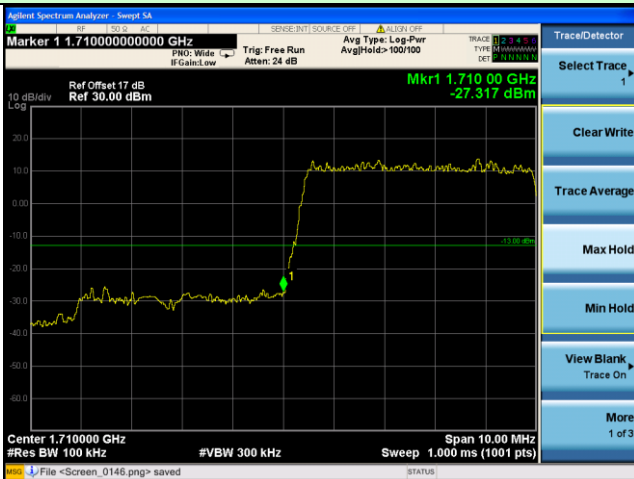

Test Mode: LTE Band 4 / 1.4MHz / 6RB / QPSK

Lowest channel

Highest channel

Test Mode: LTE Band 4 / 3MHz / 1RB / QPSK

Lowest channel

Highest channel

Test Mode: LTE Band 4 / 3MHz / 15RB / QPSK

Lowest channel

Highest channel

Test Mode: LTE Band 4 / 5MHz / 1RB / QPSK

Lowest channel

Highest channel

Test Mode: LTE Band 4 / 5MHz / 25RB / QPSK

Lowest channel

Highest channel

Test Mode: LTE Band 4 / 10MHz / 1RB / QPSK

Lowest channel

Highest channel

Test Mode: LTE Band 4 / 10MHz / 50RB / QPSK

Lowest channel

Highest channel

Test Mode: LTE Band 4 / 15MHz / 1RB / QPSK

Lowest channel

Highest channel