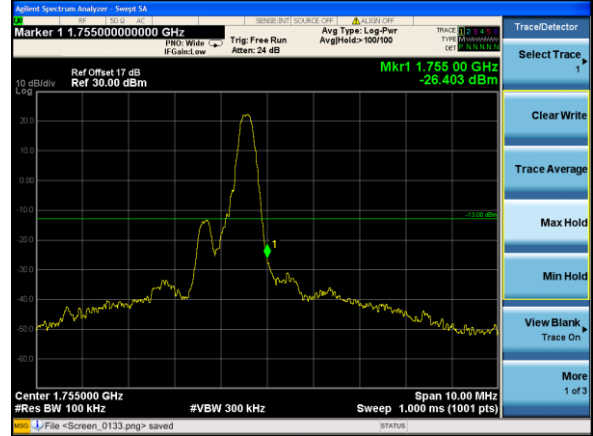

Lowest channel

Highest channel

Test Mode: LTE Band 4 / 10MHz / 50RB / QPSK

Lowest channel

Highest channel

Test Mode: LTE Band 4 / 15MHz / 1RB / QPSK

Lowest channel

Highest channel

Test Mode: LTE Band 4 / 15MHz / 75RB / QPSK

Lowest channel

Highest channel

Test Mode: LTE Band 4 / 20MHz / 1RB / QPSK

Lowest channel

Highest channel

Test Mode: LTE Band 4 / 20MHz / 100RB / QPSK

Lowest channel

Highest channel

Test Mode: LTE Band 4 / 1.4MHz / 1RB / 16-QAM

Lowest channel

Highest channel

Test Mode: LTE Band 4 / 1.4MHz / 6RB / 16-QAM

Lowest channel

Highest channel

Test Mode: LTE Band 4 / 3MHz / 1RB / 16-QAM

Lowest channel

Highest channel

Test Mode: LTE Band 4 / 3MHz / 15RB / 16-QAM

Lowest channel

Highest channel

Test Mode: LTE Band 4 / 5MHz / 1RB / 16-QAM

Lowest channel

Highest channel