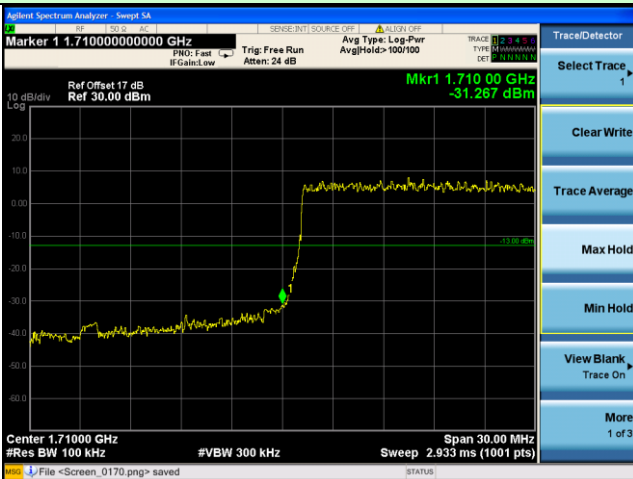

Lowest channel

Highest channel

Test Mode: LTE Band 4 / 10MHz / 50RB / QPSK

Lowest channel

Highest channel

Test Mode: LTE Band 4 / 15MHz / 1RB / QPSK

Lowest channel

Highest channel

Test Mode: LTE Band 4 / 15MHz / 75RB / QPSK

Lowest channel

Highest channel

Test Mode: LTE Band 4 / 20MHz / 1RB / QPSK

Lowest channel

Highest channel

Test Mode: LTE Band 4 / 20MHz / 100RB / QPSK

Lowest channel

Highest channel

Test Mode: LTE Band 4 / 1.4MHz / 1RB / 16-QAM

Lowest channel

Highest channel

Test Mode: LTE Band 4 / 1.4MHz / 6RB / 16-QAM

Lowest channel

Highest channel

Test Mode: LTE Band 4 / 3MHz / 1RB / 16-QAM

Lowest channel

Highest channel

Test Mode: LTE Band 4 / 3MHz / 15RB / 16-QAM

Lowest channel

Highest channel

Test Mode: LTE Band 4 / 5MHz / 1RB / 16-QAM

Lowest channel

Highest channel