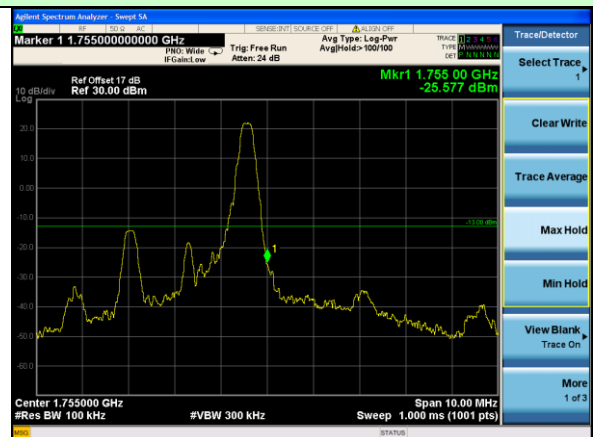

Test Mode: LTE Band 4 / 15MHz / 75RB / QPSK

Lowest channel

Highest channel

Test Mode: LTE Band 4 / 20MHz / 1RB / QPSK

Lowest channel

Highest channel

Test Mode: LTE Band 4 / 20MHz / 100RB / QPSK

Lowest channel

Highest channel

Test Mode: LTE Band 4 / 1.4MHz / 1RB / 16-QAM

Lowest channel

Highest channel

Test Mode: LTE Band 4 / 1.4MHz / 6RB / 16-QAM

Lowest channel

Highest channel

Test Mode: LTE Band 4 / 3MHz / 1RB / 16-QAM

Lowest channel

Highest channel

Test Mode: LTE Band 4 / 3MHz / 15RB / 16-QAM

Lowest channel

Highest channel

Test Mode: LTE Band 4 / 5MHz / 1RB / 16-QAM

Lowest channel

Highest channel