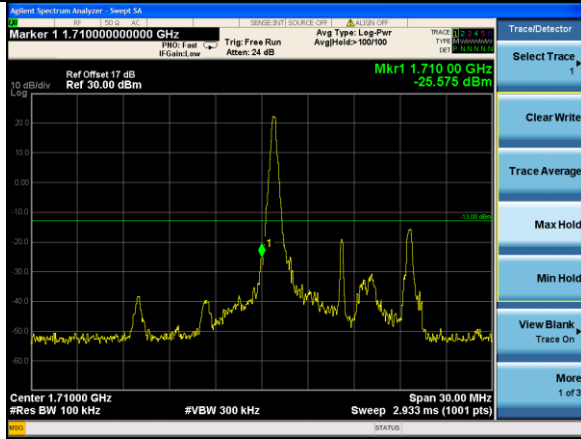

Lowest channel

Highest channel

Test Mode: LTE Band 4 / 3MHz / 15RB / 16-QAM

Lowest channel

Highest channel

Test Mode: LTE Band 4 / 5MHz / 1RB / 16-QAM

Lowest channel

Highest channel

Test Mode: LTE Band 4 / 5MHz / 25RB / 16-QAM

Lowest channel

Highest channel

Test Mode: LTE Band 4 / 10MHz / 1RB / 16-QAM

Lowest channel

Highest channel

Test Mode: LTE Band 4 / 10MHz / 50RB / 16-QAM

Lowest channel

Highest channel

Test Mode: LTE Band 4 / 15MHz / 1RB / 16-QAM

Lowest channel

Highest channel