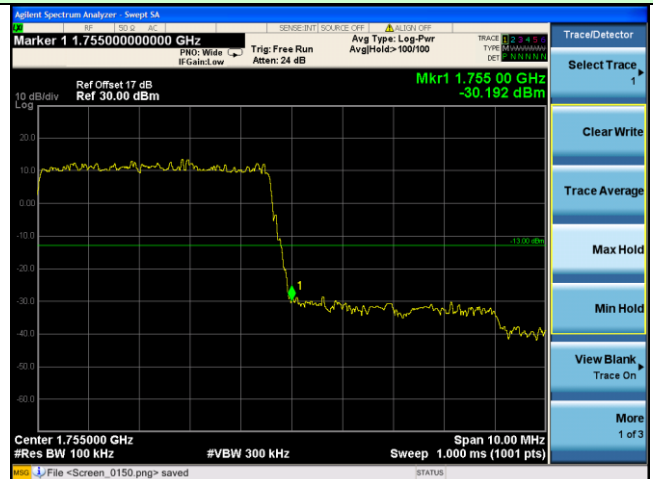

Test Mode: LTE Band 4 / 1.4MHz / 6RB / QPSK

Lowest channel

Highest channel

Test Mode: LTE Band 4 / 3MHz / 1RB / QPSK

Lowest channel

Highest channel

Test Mode: LTE Band 4 / 3MHz / 15RB / QPSK

Lowest channel

Highest channel

Test Mode: LTE Band 4 / 5MHz / 1RB / QPSK

Lowest channel

Highest channel

Test Mode: LTE Band 4 / 5MHz / 25RB / QPSK

Lowest channel

Highest channel

Test Mode: LTE Band 4 / 10MHz / 1RB / QPSK

Lowest channel

Highest channel

Test Mode: LTE Band 4 / 10MHz / 50RB / QPSK

Lowest channel

Highest channel

Test Mode: LTE Band 4 / 15MHz / 1RB / QPSK

Lowest channel

Highest channel