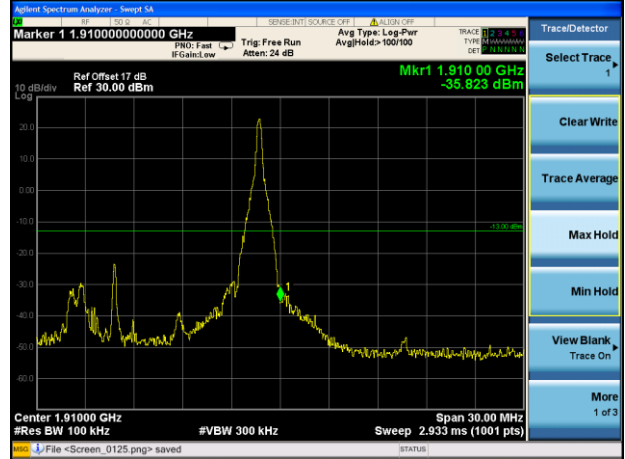

Test Mode: LTE Band 2 / 5MHz / 25RB / 16-QAM

Lowest channel

Highest channel

Test Mode: LTE Band 2 / 10MHz / 1RB / 16-QAM

Lowest channel

Highest channel

Test Mode: LTE Band 2 / 10MHz / 50RB / 16-QAM

Lowest channel

Highest channel

Test Mode: LTE Band 2 / 15MHz / 1RB / 16-QAM

Lowest channel

Highest channel

Test Mode: LTE Band 2 / 15MHz / 75RB / 16-QAM

Lowest channel

Highest channel

Test Mode: LTE Band 2 / 20MHz / 1RB / 16-QAM

Lowest channel

Highest channel

Test Mode: LTE Band 2 / 20MHz / 100RB / 16-QAM

Lowest channel

Highest channel

Test Mode: LTE Band 4 / 1.4MHz / 1RB / QPSK

Lowest channel

Highest channel

Test Mode: LTE Band 4 / 1.4MHz / 6RB / QPSK

Lowest channel

Highest channel

Test Mode: LTE Band 4 / 3MHz / 1RB / QPSK

Lowest channel

Highest channel

Test Mode: LTE Band 4 / 3MHz / 15RB / QPSK

Lowest channel