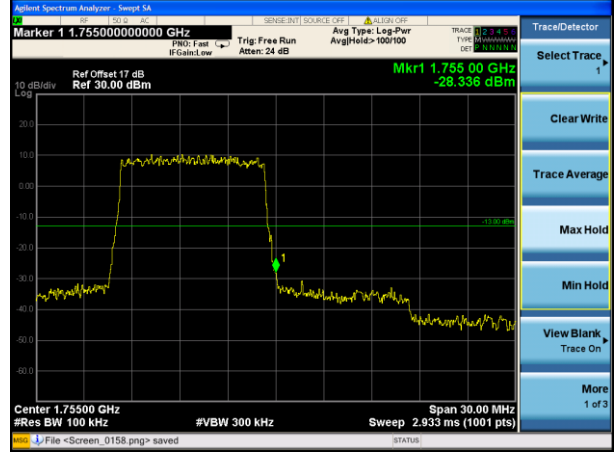

Highest channel

Test Mode: LTE Band 4 / 5MHz / 1RB / QPSK

Lowest channel

Highest channel

Test Mode: LTE Band 4 / 5MHz / 25RB / QPSK

Lowest channel

Highest channel

Test Mode: LTE Band 4 / 10MHz / 1RB / QPSK

Lowest channel

Highest channel

Test Mode: LTE Band 4 / 10MHz / 50RB / QPSK

Lowest channel

Highest channel

Test Mode: LTE Band 4 / 15MHz / 1RB / QPSK

Lowest channel

Highest channel

Test Mode: LTE Band 4 / 15MHz / 75RB / QPSK

Lowest channel

Highest channel

Test Mode: LTE Band 4 / 20MHz / 1RB / QPSK

Lowest channel

Highest channel

Test Mode: LTE Band 4 / 20MHz / 100RB / QPSK

Lowest channel

Highest channel

Test Mode: LTE Band 4 / 1.4MHz / 1RB / 16-QAM

Lowest channel

Highest channel

Test Mode: LTE Band 4 / 1.4MHz / 6RB / 16-QAM

Lowest channel

Highest channel

Test Mode: LTE Band 4 / 3MHz / 1RB / 16-QAM