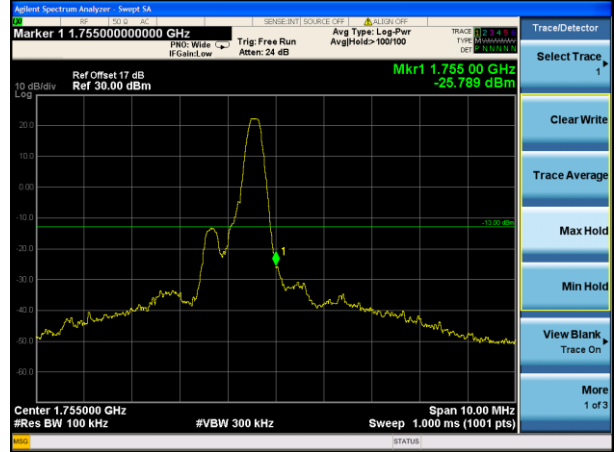

Highest channel

Test Mode: LTE Band 2 / 15MHz / 1RB / 16-QAM

Lowest channel

Highest channel

Test Mode: LTE Band 2 / 15MHz / 75RB / 16-QAM

Lowest channel

Highest channel

Test Mode: LTE Band 2 / 20MHz / 1RB / 16-QAM

Lowest channel

Highest channel

Test Mode: LTE Band 2 / 20MHz / 100RB / 16-QAM

Lowest channel

Highest channel

Test Mode: LTE Band 4 / 1.4MHz / 1RB / QPSK

Lowest channel

Highest channel

Test Mode: LTE Band 4 / 1.4MHz / 6RB / QPSK

Lowest channel

Highest channel

Test Mode: LTE Band 4 / 3MHz / 1RB / QPSK

Lowest channel

Highest channel

Test Mode: LTE Band 4 / 3MHz / 15RB / QPSK

Lowest channel

Highest channel

Test Mode: LTE Band 4 / 5MHz / 1RB / QPSK

Lowest channel

Highest channel

Test Mode: LTE Band 4 / 5MHz / 25RB / QPSK

Lowest channel

Highest channel

Test Mode: LTE Band 4 / 10MHz / 1RB / QPSK