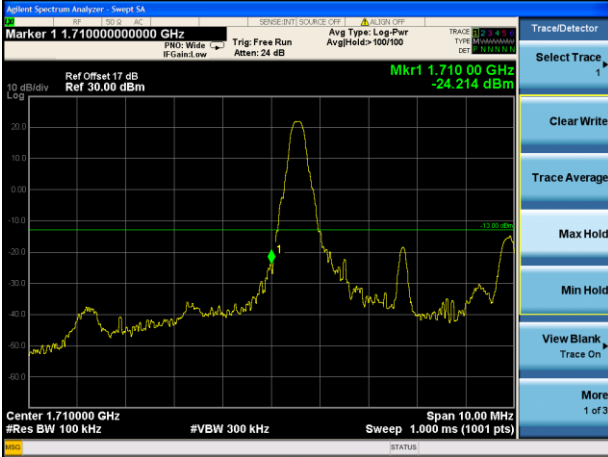

Highest channel

Test Mode: LTE Band 4 / 1.4MHz / 1RB / 16-QAM

Lowest channel

Highest channel

Test Mode: LTE Band 4 / 1.4MHz / 6RB / 16-QAM

Lowest channel

Highest channel

Test Mode: LTE Band 4 / 3MHz / 1RB / 16-QAM

Lowest channel

Highest channel

Test Mode: LTE Band 4 / 3MHz / 15RB / 16-QAM

Lowest channel

Highest channel

Test Mode: LTE Band 4 / 5MHz / 1RB / 16-QAM

Lowest channel

Highest channel

Test Mode: LTE Band 4 / 5MHz / 25RB / 16-QAM

Lowest channel

Highest channel

Test Mode: LTE Band 4 / 10MHz / 1RB / 16-QAM

Lowest channel

Highest channel

Test Mode: LTE Band 4 / 10MHz / 50RB / 16-QAM

Lowest channel

Highest channel

Test Mode: LTE Band 4 / 15MHz / 1RB / 16-QAM

Lowest channel

Highest channel