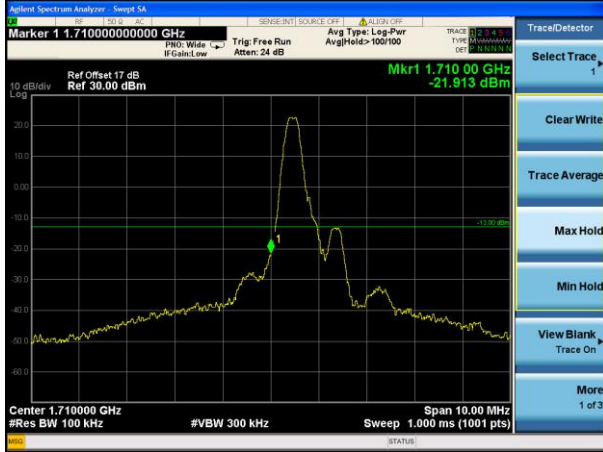

Highest channel

Test Mode: LTE Band 2 / 15MHz / 1RB / 16-QAM

Lowest channel

Highest channel

Test Mode: LTE Band 2 / 15MHz / 75RB / 16-QAM

Lowest channel

Highest channel

Test Mode: LTE Band 2 / 20MHz / 1RB / 16-QAM

Lowest channel

Highest channel

Test Mode: LTE Band 2 / 20MHz / 100RB / 16-QAM

Lowest channel

Highest channel

Test Mode: LTE Band 4 / 1.4MHz / 1RB / QPSK

Lowest channel

Highest channel

Test Mode: LTE Band 4 / 1.4MHz / 6RB / QPSK

Lowest channel

Highest channel

Test Mode: LTE Band 4 / 3MHz / 1RB / QPSK

Lowest channel

Highest channel

Test Mode: LTE Band 4 / 3MHz / 15RB / QPSK

Lowest channel

Highest channel

Test Mode: LTE Band 4 / 5MHz / 1RB / QPSK

Lowest channel

Highest channel

Test Mode: LTE Band 4 / 5MHz / 25RB / QPSK

Lowest channel

Highest channel

Test Mode: LTE Band 4 / 10MHz / 1RB / QPSK