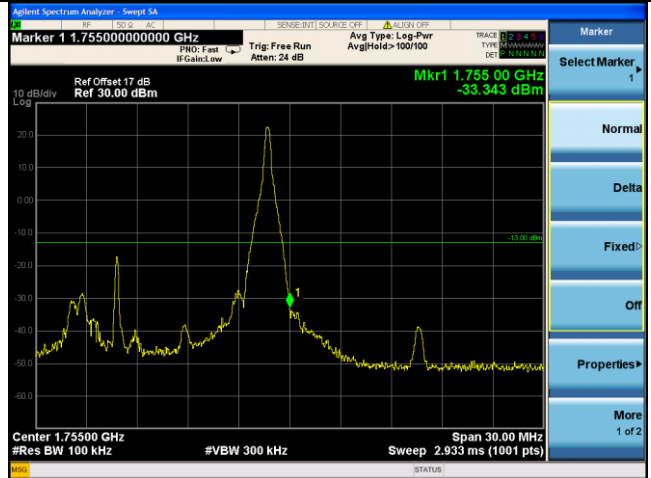

Lowest channel

Highest channel

Test Mode: LTE Band 4 / 10MHz / 50RB / QPSK

Lowest channel

Highest channel

Test Mode: LTE Band 4 / 15MHz / 1RB / QPSK

Lowest channel

Highest channel

Test Mode: LTE Band 4 / 15MHz / 75RB / QPSK

Lowest channel

Highest channel

Test Mode: LTE Band 4 / 20MHz / 1RB / QPSK

Lowest channel

Highest channel

Test Mode: LTE Band 4 / 20MHz / 100RB / QPSK

Lowest channel

Highest channel

Test Mode: LTE Band 4 / 1.4MHz / 1RB / 16-QAM

Lowest channel

Highest channel

Test Mode: LTE Band 4 / 1.4MHz / 6RB / 16-QAM

Lowest channel

Highest channel

Test Mode: LTE Band 4 / 3MHz / 1RB / 16-QAM