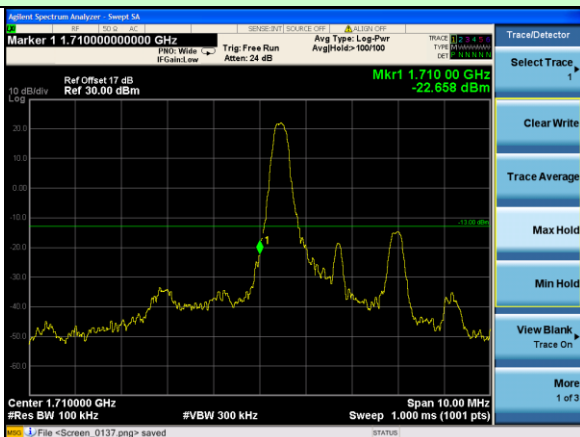

Test Mode: LTE Band 4 / 15MHz / 75RB / QPSK

Lowest channel

Highest channel

Test Mode: LTE Band 4 / 20MHz / 1RB / QPSK

Lowest channel

Highest channel

Test Mode: LTE Band 4 / 20MHz / 100RB / QPSK

Lowest channel

Highest channel

Test Mode: LTE Band 4 / 1.4MHz / 1RB / 16-QAM

Lowest channel

Highest channel

Test Mode: LTE Band 4 / 1.4MHz / 6RB / 16-QAM

Lowest channel

Highest channel

Test Mode: LTE Band 4 / 3MHz / 1RB / 16-QAM

Lowest channel

Highest channel

Test Mode: LTE Band 4 / 3MHz / 15RB / 16-QAM

Lowest channel

Highest channel

Test Mode: LTE Band 4 / 5MHz / 1RB / 16-QAM

Lowest channel

Highest channel