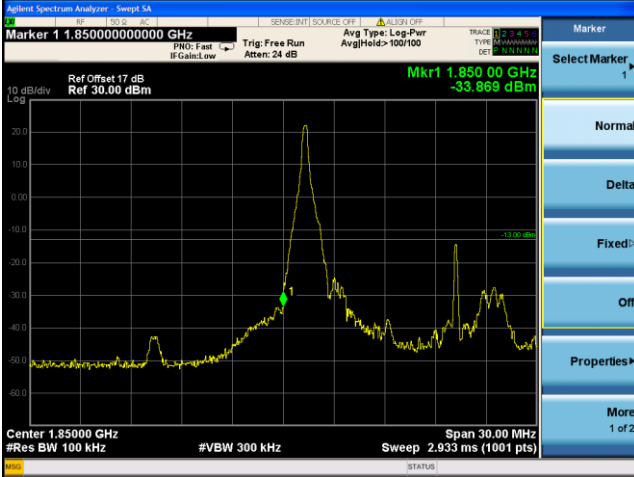

Test Mode: LTE Band 2 / 15MHz / 75RB / QPSK

Lowest channel

Highest channel

Test Mode: LTE Band 2 / 20MHz / 1RB / QPSK

Lowest channel

Highest channel

Test Mode: LTE Band 2 / 20MHz / 100RB / QPSK

Lowest channel

Highest channel

Test Mode: LTE Band 2 / 1.4MHz / 1RB / 16-QAM

Lowest channel

Highest channel

Test Mode: LTE Band 2 / 1.4MHz / 6RB / 16-QAM

Lowest channel

Highest channel

Test Mode: LTE Band 2 / 3MHz / 1RB / 16-QAM

Lowest channel

Highest channel

Test Mode: LTE Band 2 / 3MHz / 15RB / 16-QAM

Lowest channel

Highest channel

Test Mode: LTE Band 2 / 5MHz / 1RB / 16-QAM

Lowest channel

Highest channel