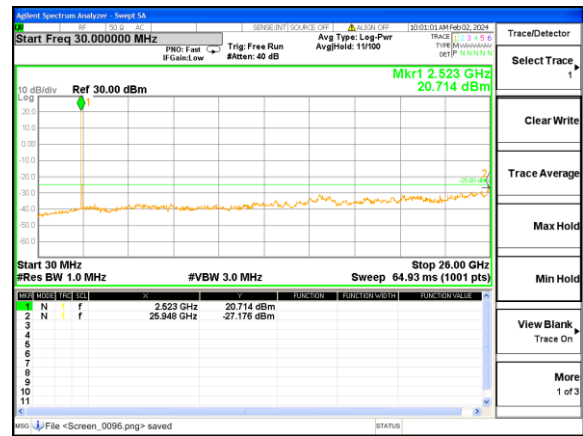

Highest channel

Test Mode: LTE Band 7 / 10MHz /1RB

Test Mode: LTE Band 7 / 10MHz /1RB

Lowest channel

Middle channel

Highest channel

Test Mode: LTE Band 7 / 15MHz /1RB

Lowest channel

Middle channel

Highest channel

Test Mode: LTE Band 7 / 20MHz / 1RB

Lowest channel

Middle channel

Highest channel

Test Mode: LTE Band 12 / 1.4MHz /1RB

Lowest channel

Middle channel

Highest channel

Test Mode: LTE Band 12 / 3MHz / 1RB

Lowest channel

Middle channel

Highest channel