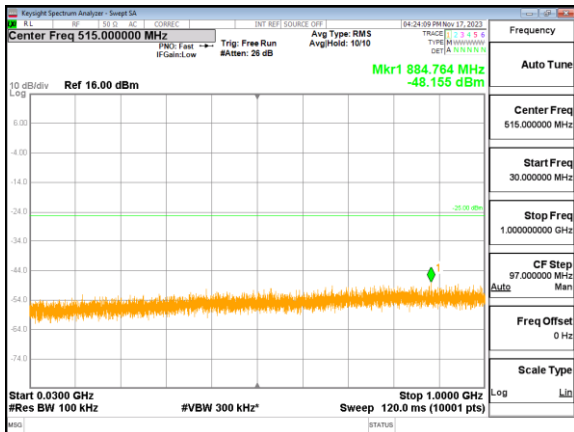

Highest channel

Test Mode: LTE Band 5/ 10MHz /1RB

Lowest channel

Middle channel

Highest channel

Test Mode: LTE Band 7 / 5MHz /1RB

Lowest channel

Middle channel

Highest channel

Test Mode: LTE Band 7 / 10MHz /1RB

Test Mode: LTE Band 7 / 10MHz /1RB

Lowest channel

Middle channel

Highest channel

Test Mode: LTE Band 7 / 15MHz /1RB

Lowest channel

Middle channel

Highest channel

Test Mode: LTE Band 7 / 20MHz / 1RB

Lowest channel

Middle channel

Highest channel

Test Mode: LTE Band 12 / 1.4MHz /1RB

Lowest channel

Middle channel

Highest channel

Test Mode: LTE Band 12 / 3MHz / 1RB

Lowest channel

Middle channel

Highest channel