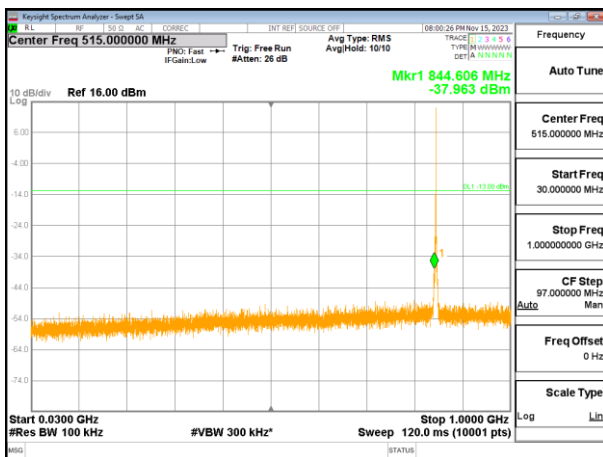

Test Mode: LTE Band 4 / 10MHz / 1RB

Lowest channel

Middle channel

Highest channel

Test Mode: LTE Band 4 / 15MHz /1RB

Test Mode: LTE Band 4 / 15MHz /1RB

Lowest channel

Middle channel

Highest channel

Test Mode: LTE Band 4 / 20MHz /1RB

Lowest channel

Middle channel

Highest channel

Test Mode: LTE Band 5 / 1.4MHz /1RB

Lowest channel

Middle channel

Highest channel

Test Mode: LTE Band 5 / 3MHz /1RB

Lowest channel

Middle channel

Highest channel

Test Mode: LTE Band 5 / 5MHz / 1RB

Lowest channel

Middle channel

Highest channel

Test Mode: LTE Band 5/ 10MHz /1RB

Lowest channel

Middle channel

Highest channel

Test Mode: LTE Band 7 / 5MHz /1RB

Lowest channel

Middle channel