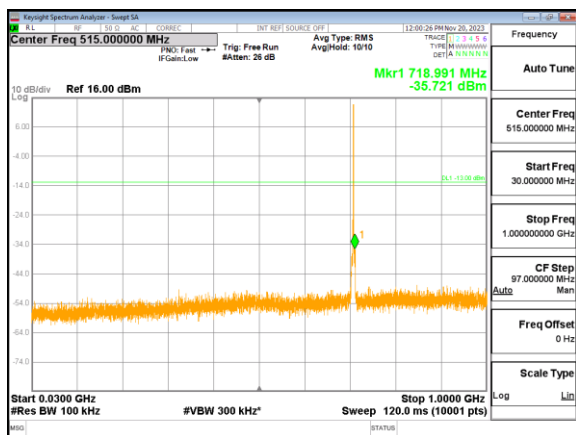

Highest channel

Test Mode: LTE Band 7 / 10MHz /1RB

Test Mode: LTE Band 7 / 10MHz /1RB

Lowest channel

Middle channel

Highest channel

Test Mode: LTE Band 7 / 15MHz /1RB

Lowest channel

Middle channel

Highest channel

Test Mode: LTE Band 7 / 20MHz / 1RB

Lowest channel

Middle channel

Highest channel

Test Mode: LTE Band 12 / 1.4MHz /1RB

Lowest channel

Middle channel

Highest channel

Test Mode: LTE Band 12 / 3MHz / 1RB

Lowest channel

Middle channel

Highest channel