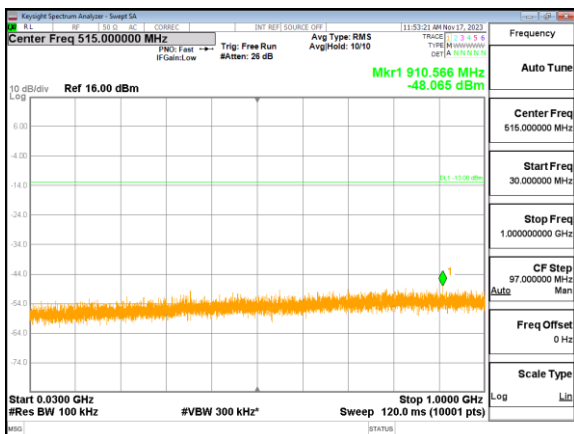

Test Mode: LTE Band 4 / 10MHz / 1RB

Lowest channel

Middle channel

Highest channel

Test Mode: LTE Band 4 / 15MHz /1RB

Test Mode: LTE Band 4 / 15MHz /1RB

Lowest channel

Middle channel

Highest channel

Test Mode: LTE Band 4 / 20MHz /1RB

Lowest channel

Middle channel

Highest channel

Test Mode: LTE Band 5 / 1.4MHz /1RB

Lowest channel

Middle channel

Highest channel

Test Mode: LTE Band 5 / 3MHz /1RB

Lowest channel

Middle channel

Highest channel

Test Mode: LTE Band 5 / 5MHz / 1RB

Lowest channel

Middle channel

Highest channel

Test Mode: LTE Band 5/ 10MHz /1RB

Lowest channel

Middle channel

Highest channel

Test Mode: LTE Band 7 / 5MHz /1RB

Lowest channel

Middle channel