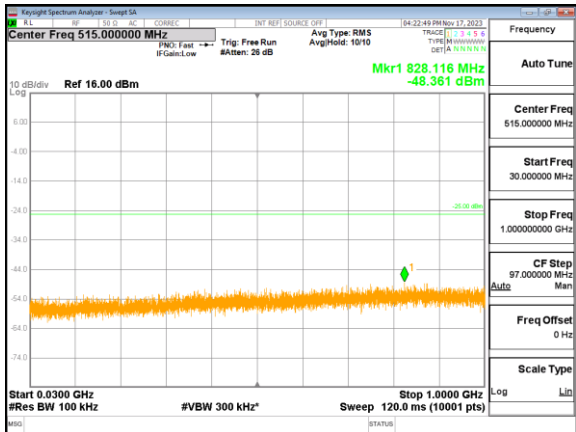

Highest channel

Test Mode: LTE Band 5 / 3MHz /1RB

Lowest channel

Middle channel

Highest channel

Test Mode: LTE Band 5 / 5MHz / 1RB

Lowest channel

Middle channel

Highest channel

Test Mode: LTE Band 5/ 10MHz /1RB

Lowest channel

Middle channel

Highest channel

Test Mode: LTE Band 7 / 5MHz /1RB

Lowest channel

Middle channel

Highest channel

Test Mode: LTE Band 7 / 10MHz /1RB

Test Mode: LTE Band 7 / 10MHz /1RB

Lowest channel

Middle channel

Highest channel

Test Mode: LTE Band 7 / 15MHz /1RB

Lowest channel

Middle channel

Highest channel

Test Mode: LTE Band 7 / 20MHz / 1RB

Lowest channel

Middle channel

Highest channel

Test Mode: LTE Band 12 / 1.4MHz /1RB

Lowest channel