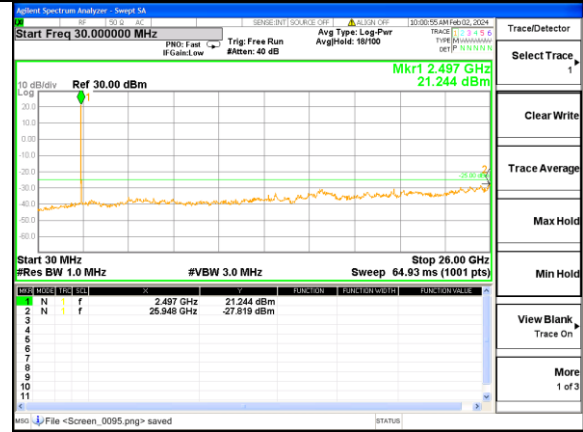

Highest channel

Test Mode: LTE Band 5/ 10MHz /1RB

Lowest channel

Middle channel

Highest channel

Test Mode: LTE Band 7 / 5MHz /1RB

Lowest channel

Middle channel

Highest channel

Test Mode: LTE Band 7 / 10MHz /1RB

Test Mode: LTE Band 7 / 10MHz /1RB

Lowest channel

Middle channel

Highest channel

Test Mode: LTE Band 7 / 15MHz /1RB

Lowest channel

Middle channel

Highest channel

Test Mode: LTE Band 7 / 20MHz / 1RB

Lowest channel

Middle channel

Highest channel

Test Mode: LTE Band 12 / 1.4MHz /1RB

Lowest channel

Middle channel

Highest channel

Test Mode: LTE Band 12 / 3MHz / 1RB

Lowest channel

Middle channel

Highest channel