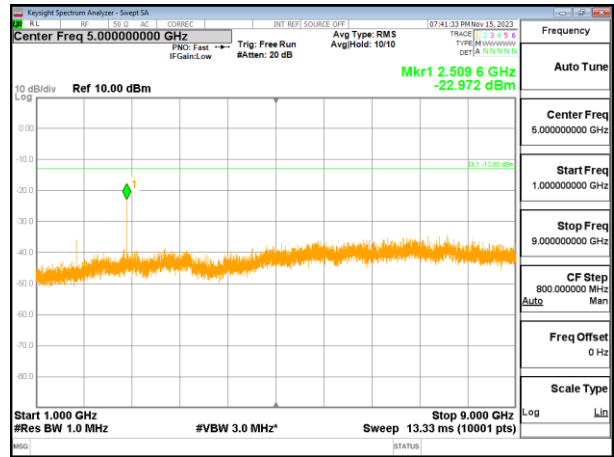

Test Mode: LTE Band 4 / 10MHz / 1RB

Lowest channel

Middle channel

Highest channel

Test Mode: LTE Band 4 / 15MHz /1RB

Test Mode: LTE Band 4 / 15MHz /1RB

Lowest channel

Middle channel

Highest channel

Test Mode: LTE Band 4 / 20MHz /1RB

Lowest channel

Middle channel

Highest channel

Test Mode: LTE Band 5 / 1.4MHz /1RB

Lowest channel

Middle channel

Highest channel

Test Mode: LTE Band 5 / 3MHz /1RB

Lowest channel

Middle channel

Highest channel

Test Mode: LTE Band 5 / 5MHz / 1RB

Lowest channel

Middle channel

Highest channel

Test Mode: LTE Band 5/ 10MHz /1RB

Lowest channel

Middle channel

Highest channel

Test Mode: LTE Band 7 / 5MHz /1RB

Lowest channel

Middle channel