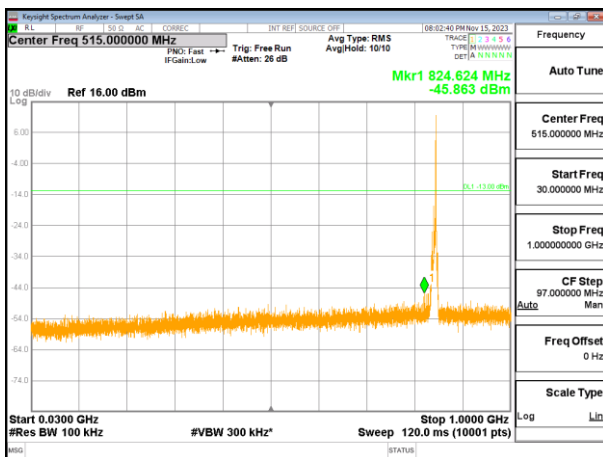

Highest channel

Test Mode: LTE Band 4 / 20MHz /1RB

Lowest channel

Middle channel

Highest channel

Test Mode: LTE Band 5 / 1.4MHz /1RB

Lowest channel

Middle channel

Highest channel

Test Mode: LTE Band 5 / 3MHz /1RB

Lowest channel

Middle channel

Highest channel

Test Mode: LTE Band 5 / 5MHz / 1RB

Lowest channel

Middle channel

Highest channel

Test Mode: LTE Band 5/ 10MHz /1RB

Lowest channel

Middle channel

Highest channel

Test Mode: LTE Band 7 / 5MHz /1RB

Lowest channel

Middle channel

Highest channel

Test Mode: LTE Band 7 / 10MHz /1RB

Test Mode: LTE Band 7 / 10MHz /1RB

Lowest channel

Middle channel

Highest channel

Test Mode: LTE Band 7 / 15MHz /1RB

Lowest channel