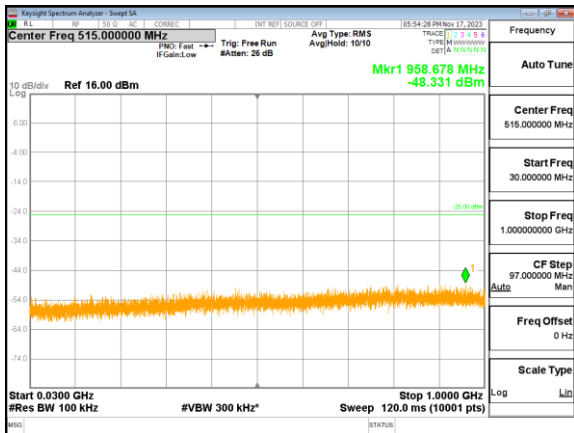

Highest channel

Test Mode: LTE Band 7 / 10MHz /1RB

Test Mode: LTE Band 7 / 10MHz /1RB

Lowest channel

Middle channel

Highest channel

Test Mode: LTE Band 7 / 15MHz /1RB

Lowest channel

Middle channel

Highest channel

Test Mode: LTE Band 7 / 20MHz / 1RB

Lowest channel

Middle channel

Highest channel

Test Mode: LTE Band 12 / 1.4MHz /1RB

Lowest channel

Middle channel

Highest channel

Test Mode: LTE Band 12 / 3MHz / 1RB

Lowest channel

Middle channel

Highest channel