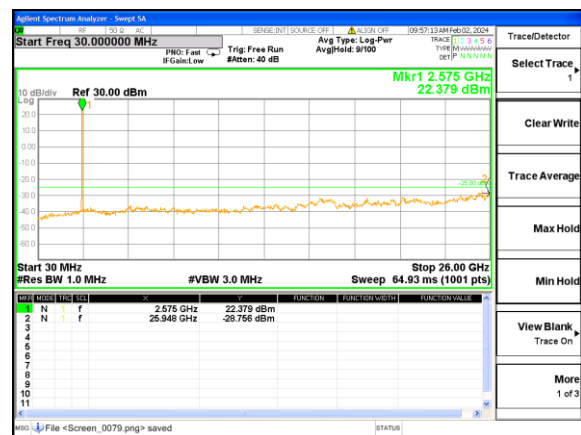

Highest channel

Test Mode: LTE Band 5 / 3MHz /1RB

Lowest channel

Middle channel

Highest channel

Test Mode: LTE Band 5 / 5MHz / 1RB

Lowest channel

Middle channel

Highest channel

Test Mode: LTE Band 5/ 10MHz /1RB

Lowest channel

Middle channel

Highest channel

Test Mode: LTE Band 7 / 5MHz /1RB

Lowest channel

Middle channel

Highest channel

Test Mode: LTE Band 7 / 10MHz /1RB

Test Mode: LTE Band 7 / 10MHz /1RB

Lowest channel

Middle channel

Highest channel

Test Mode: LTE Band 7 / 15MHz /1RB

Lowest channel

Middle channel

Highest channel

Test Mode: LTE Band 7 / 20MHz / 1RB

Lowest channel

Middle channel

Highest channel

Test Mode: LTE Band 12 / 1.4MHz /1RB

Lowest channel