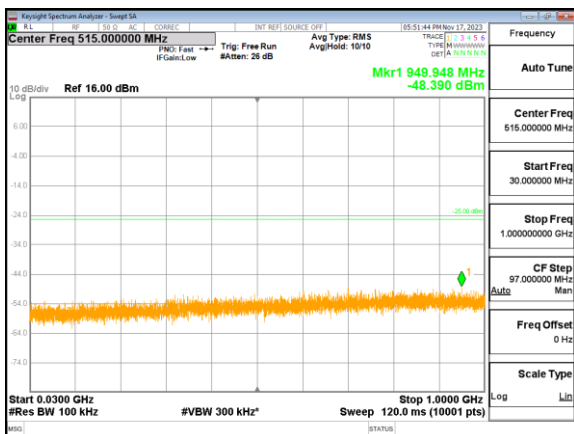

Highest channel

Test Mode: LTE Band 5/ 10MHz /1RB

Lowest channel

Middle channel

Highest channel

Test Mode: LTE Band 7 / 5MHz /1RB

Lowest channel

Middle channel

Highest channel

Test Mode: LTE Band 7 / 10MHz /1RB

Test Mode: LTE Band 7 / 10MHz /1RB

Lowest channel

Middle channel

Highest channel

Test Mode: LTE Band 7 / 15MHz /1RB

Lowest channel

Middle channel

Highest channel

Test Mode: LTE Band 7 / 20MHz / 1RB

Lowest channel

Middle channel

Highest channel

Test Mode: LTE Band 12 / 1.4MHz /1RB

Lowest channel

Middle channel

Highest channel

Test Mode: LTE Band 12 / 3MHz / 1RB

Lowest channel

Middle channel

Highest channel