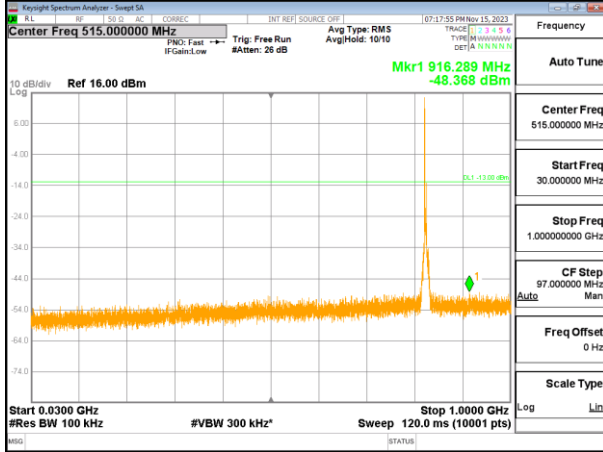

Highest channel

Test Mode: LTE Band 4 / 20MHz /1RB

Lowest channel

Middle channel

Highest channel

Test Mode: LTE Band 5 / 1.4MHz /1RB

Lowest channel

Middle channel

Highest channel

Test Mode: LTE Band 5 / 3MHz /1RB

Lowest channel

Middle channel

Highest channel

Test Mode: LTE Band 5 / 5MHz / 1RB

Lowest channel

Middle channel

Highest channel

Test Mode: LTE Band 5/ 10MHz /1RB

Lowest channel

Middle channel

Highest channel

Test Mode: LTE Band 7 / 5MHz /1RB

Lowest channel

Middle channel

Highest channel

Test Mode: LTE Band 7 / 10MHz /1RB

Test Mode: LTE Band 7 / 10MHz /1RB

Lowest channel

Middle channel

Highest channel

Test Mode: LTE Band 7 / 15MHz /1RB

Lowest channel