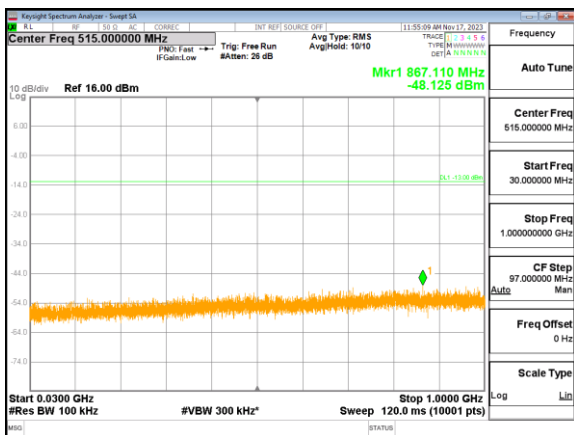

Test Mode: LTE Band 4 / 10MHz / 1RB

Lowest channel

Middle channel

Highest channel

Test Mode: LTE Band 4 / 15MHz /1RB

Test Mode: LTE Band 4 / 15MHz /1RB

Lowest channel

Middle channel

Highest channel

Test Mode: LTE Band 4 / 20MHz /1RB

Lowest channel

Middle channel

Highest channel

Test Mode: LTE Band 5 / 1.4MHz /1RB

Lowest channel

Middle channel

Highest channel

Test Mode: LTE Band 5 / 3MHz /1RB

Lowest channel

Middle channel

Highest channel

Test Mode: LTE Band 5 / 5MHz / 1RB

Lowest channel

Middle channel

Highest channel

Test Mode: LTE Band 5/ 10MHz /1RB

Lowest channel

Middle channel

Highest channel

Test Mode: LTE Band 7 / 5MHz /1RB

Lowest channel

Middle channel