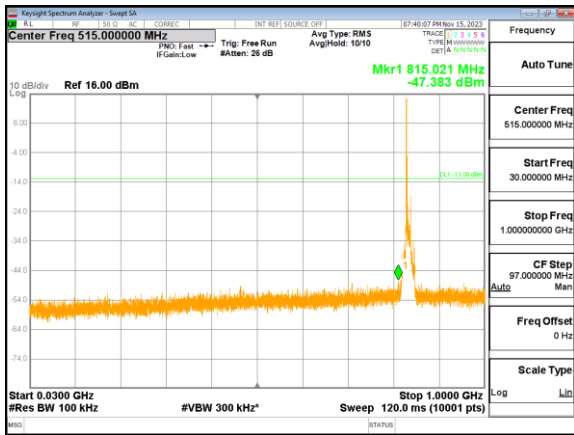

Highest channel

Test Mode: LTE Band 4 / 20MHz /1RB

Lowest channel

Middle channel

Highest channel

Test Mode: LTE Band 5 / 1.4MHz /1RB

Lowest channel

Middle channel

Highest channel

Test Mode: LTE Band 5 / 3MHz /1RB

Lowest channel

Middle channel

Highest channel

Test Mode: LTE Band 5 / 5MHz / 1RB

Lowest channel

Middle channel

Highest channel

Test Mode: LTE Band 5/ 10MHz /1RB

Lowest channel

Middle channel

Highest channel

Test Mode: LTE Band 7 / 5MHz /1RB

Lowest channel

Middle channel

Highest channel

Test Mode: LTE Band 7 / 10MHz /1RB

Test Mode: LTE Band 7 / 10MHz /1RB

Lowest channel

Middle channel

Highest channel

Test Mode: LTE Band 7 / 15MHz /1RB

Lowest channel