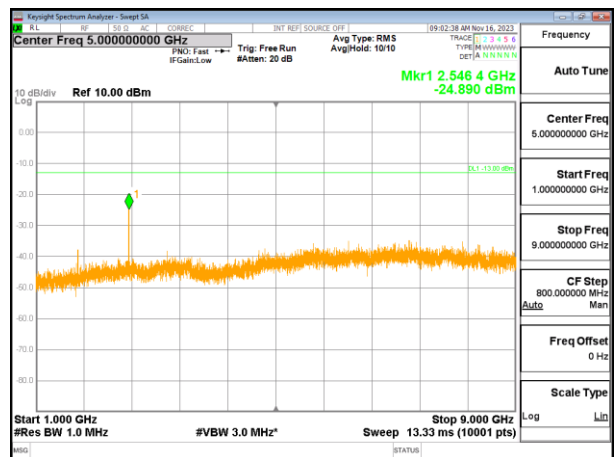

Highest channel

Test Mode: LTE Band 4 / 20MHz /1RB

Lowest channel

Middle channel

Highest channel

Test Mode: LTE Band 5 / 1.4MHz /1RB

Lowest channel

Middle channel

Highest channel

Test Mode: LTE Band 5 / 3MHz /1RB

Lowest channel

Middle channel

Highest channel

Test Mode: LTE Band 5 / 5MHz / 1RB

Lowest channel

Middle channel

Highest channel

Test Mode: LTE Band 5/ 10MHz /1RB

Lowest channel

Middle channel

Highest channel

Test Mode: LTE Band 7 / 5MHz /1RB

Lowest channel

Middle channel

Highest channel

Test Mode: LTE Band 7 / 10MHz /1RB

Test Mode: LTE Band 7 / 10MHz /1RB

Lowest channel

Middle channel

Highest channel

Test Mode: LTE Band 7 / 15MHz /1RB

Lowest channel