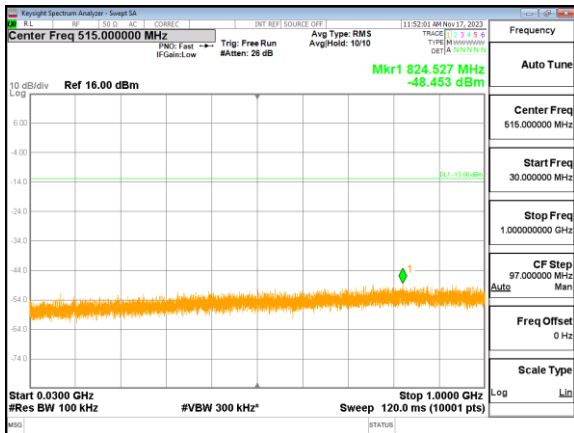

Test Mode: LTE Band 4 / 10MHz / 1RB

Lowest channel

Middle channel

Highest channel

Test Mode: LTE Band 4 / 15MHz /1RB

Test Mode: LTE Band 4 / 15MHz /1RB

Lowest channel

Middle channel

Highest channel

Test Mode: LTE Band 4 / 20MHz /1RB

Lowest channel

Middle channel

Highest channel

Test Mode: LTE Band 5 / 1.4MHz /1RB

Lowest channel

Middle channel

Highest channel

Test Mode: LTE Band 5 / 3MHz /1RB

Lowest channel

Middle channel

Highest channel

Test Mode: LTE Band 5 / 5MHz / 1RB

Lowest channel

Middle channel