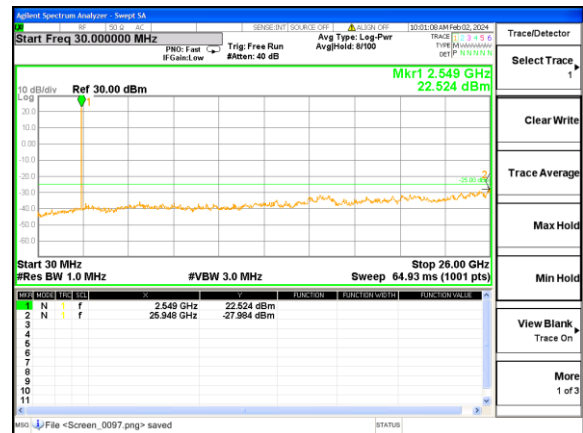

Highest channel

Test Mode: LTE Band 7 / 10MHz /1RB

Test Mode: LTE Band 7 / 10MHz /1RB

Lowest channel

Middle channel

Highest channel

Test Mode: LTE Band 7 / 15MHz /1RB

Lowest channel

Middle channel

Highest channel

Test Mode: LTE Band 7 / 20MHz / 1RB

Lowest channel

Middle channel

Highest channel

Test Mode: LTE Band 12 / 1.4MHz /1RB

Lowest channel

Middle channel

Highest channel

Test Mode: LTE Band 12 / 3MHz / 1RB

Lowest channel

Middle channel

Highest channel