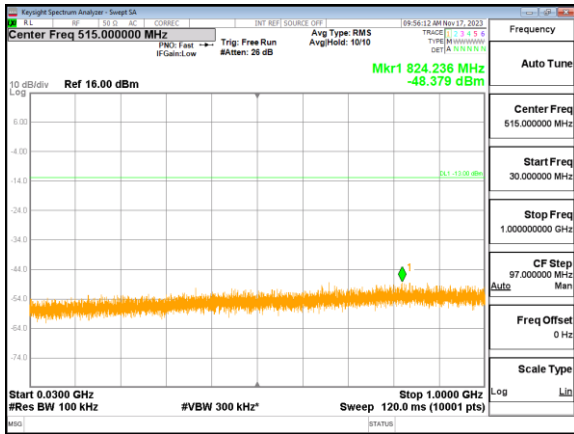

Test Mode: LTE Band 4 / 10MHz / 1RB

Lowest channel

Middle channel

Highest channel

Test Mode: LTE Band 4 / 15MHz /1RB

Test Mode: LTE Band 4 / 15MHz /1RB

Lowest channel

Middle channel

Highest channel

Test Mode: LTE Band 4 / 20MHz /1RB

Lowest channel

Middle channel

Highest channel

Test Mode: LTE Band 5 / 1.4MHz /1RB

Lowest channel

Middle channel

Highest channel

Test Mode: LTE Band 5 / 3MHz /1RB

Lowest channel

Middle channel

Highest channel

Test Mode: LTE Band 5 / 5MHz / 1RB

Lowest channel

Middle channel

Highest channel

Test Mode: LTE Band 5/ 10MHz /1RB

Lowest channel

Middle channel

Highest channel

Test Mode: LTE Band 7 / 5MHz /1RB

Lowest channel

Middle channel