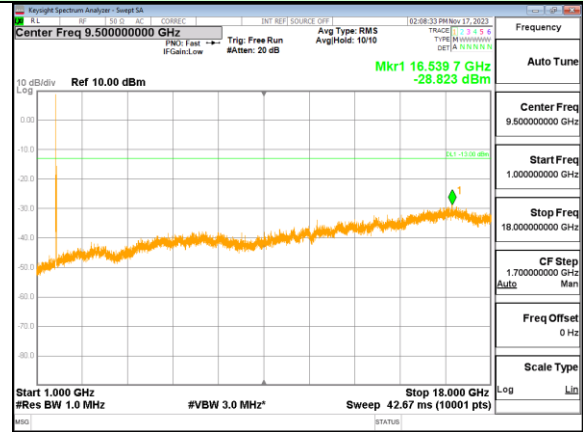

Test Mode: LTE Band 4 / 10MHz / 1RB

Lowest channel

Middle channel

Highest channel

Test Mode: LTE Band 4 / 15MHz /1RB

Test Mode: LTE Band 4 / 15MHz /1RB

Lowest channel

Middle channel

Highest channel

Test Mode: LTE Band 4 / 20MHz /1RB

Lowest channel

Middle channel

Highest channel

Test Mode: LTE Band 5 / 1.4MHz /1RB

Lowest channel

Middle channel

Highest channel

Test Mode: LTE Band 5 / 3MHz /1RB

Lowest channel

Middle channel

Highest channel

Test Mode: LTE Band 5 / 5MHz / 1RB

Lowest channel

Middle channel

Highest channel

Test Mode: LTE Band 5/ 10MHz /1RB

Lowest channel

Middle channel

Highest channel

Test Mode: LTE Band 7 / 5MHz /1RB

Lowest channel

Middle channel