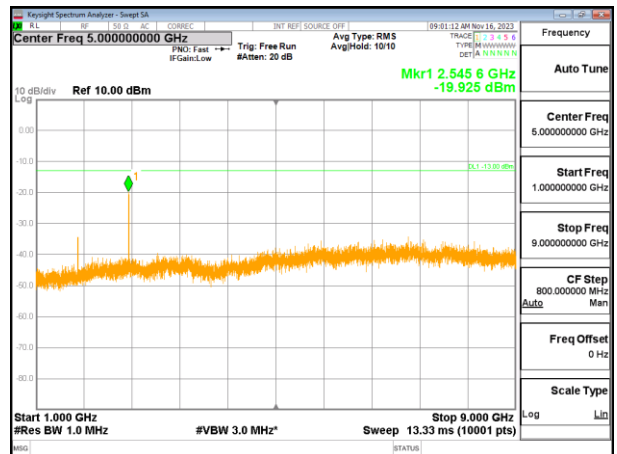

Highest channel

Test Mode: LTE Band 4 / 20MHz /1RB

Lowest channel

Middle channel

Highest channel

Test Mode: LTE Band 5 / 1.4MHz /1RB

Lowest channel

Middle channel

Highest channel

Test Mode: LTE Band 5 / 3MHz /1RB

Lowest channel

Middle channel

Highest channel

Test Mode: LTE Band 5 / 5MHz / 1RB

Lowest channel

Middle channel

Highest channel

Test Mode: LTE Band 5/ 10MHz /1RB

Lowest channel

Middle channel

Highest channel

Test Mode: LTE Band 7 / 5MHz /1RB

Lowest channel

Middle channel

Highest channel

Test Mode: LTE Band 7 / 10MHz /1RB

Test Mode: LTE Band 7 / 10MHz /1RB

Lowest channel

Middle channel

Highest channel

Test Mode: LTE Band 7 / 15MHz /1RB

Lowest channel