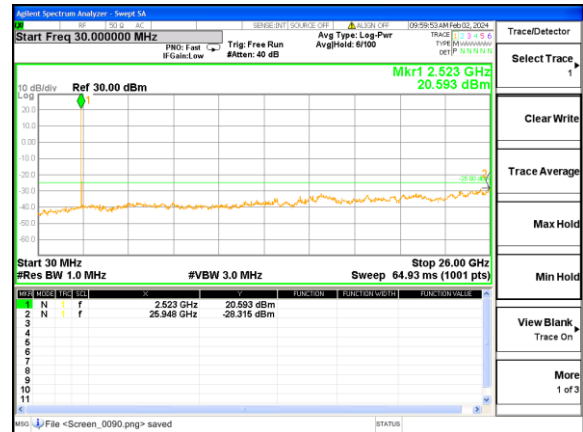

Highest channel

Test Mode: LTE Band 5/ 10MHz /1RB

Lowest channel

Middle channel

Highest channel

Test Mode: LTE Band 7 / 5MHz /1RB

Lowest channel

Middle channel

Highest channel

Test Mode: LTE Band 7 / 10MHz /1RB

Test Mode: LTE Band 7 / 10MHz /1RB

Lowest channel

Middle channel

Highest channel

Test Mode: LTE Band 7 / 15MHz /1RB

Lowest channel

Middle channel

Highest channel

Test Mode: LTE Band 7 / 20MHz / 1RB

Lowest channel

Middle channel

Highest channel

Test Mode: LTE Band 12 / 1.4MHz /1RB

Lowest channel

Middle channel

Highest channel

Test Mode: LTE Band 12 / 3MHz / 1RB

Lowest channel

Middle channel

Highest channel