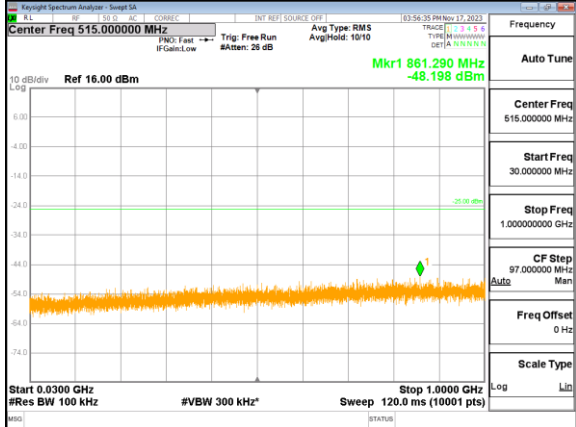

Highest channel

Test Mode: LTE Band 5/ 10MHz /1RB

Lowest channel

Middle channel

Highest channel

Test Mode: LTE Band 7 / 5MHz /1RB

Lowest channel

Middle channel

Highest channel

Test Mode: LTE Band 7 / 10MHz /1RB

Test Mode: LTE Band 7 / 10MHz /1RB

Lowest channel

Middle channel

Highest channel

Test Mode: LTE Band 7 / 15MHz /1RB

Lowest channel

Middle channel

Highest channel

Test Mode: LTE Band 7 / 20MHz / 1RB

Lowest channel

Middle channel

Highest channel

Test Mode: LTE Band 12 / 1.4MHz /1RB

Lowest channel

Middle channel

Highest channel

Test Mode: LTE Band 12 / 3MHz / 1RB

Lowest channel

Middle channel

Highest channel