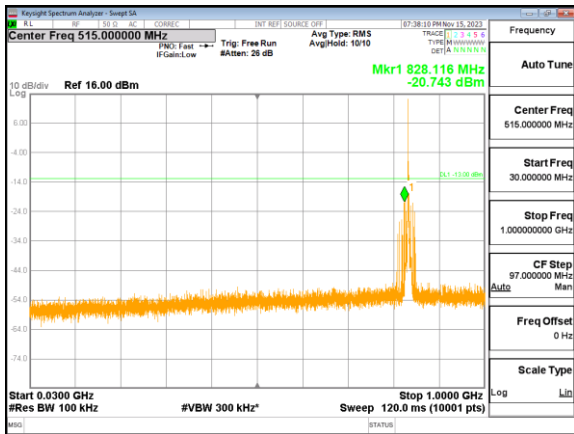

Highest channel

Test Mode: LTE Band 4 / 20MHz /1RB

Lowest channel

Middle channel

Highest channel

Test Mode: LTE Band 5 / 1.4MHz /1RB

Lowest channel

Middle channel

Highest channel

Test Mode: LTE Band 5 / 3MHz /1RB

Lowest channel

Middle channel

Highest channel

Test Mode: LTE Band 5 / 5MHz / 1RB

Lowest channel

Middle channel

Highest channel

Test Mode: LTE Band 5/ 10MHz /1RB

Lowest channel

Middle channel

Highest channel

Test Mode: LTE Band 7 / 5MHz /1RB

Lowest channel

Middle channel