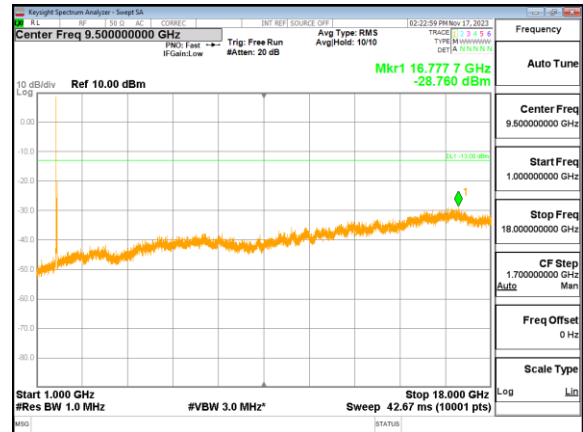

Test Mode: LTE Band 4 / 10MHz / 1RB

Lowest channel

Middle channel

Highest channel

Test Mode: LTE Band 4 / 15MHz /1RB

Test Mode: LTE Band 4 / 15MHz /1RB

Lowest channel

Middle channel

Highest channel

Test Mode: LTE Band 4 / 20MHz /1RB

Lowest channel

Middle channel

Highest channel

Test Mode: LTE Band 5 / 1.4MHz /1RB

Lowest channel

Middle channel

Highest channel

Test Mode: LTE Band 5 / 3MHz /1RB

Lowest channel

Middle channel

Highest channel

Test Mode: LTE Band 5 / 5MHz / 1RB

Lowest channel

Middle channel

Highest channel

Test Mode: LTE Band 5/ 10MHz /1RB

Lowest channel

Middle channel

Highest channel

Test Mode: LTE Band 7 / 5MHz /1RB

Lowest channel

Middle channel