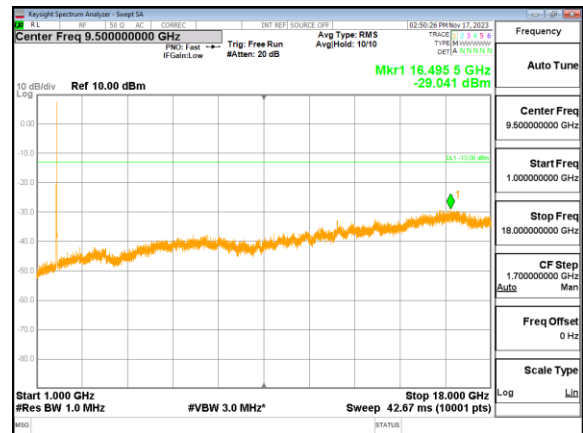

Test Mode: LTE Band 4 / 10MHz / 1RB

Lowest channel

Middle channel

Highest channel

Test Mode: LTE Band 4 / 15MHz /1RB

Test Mode: LTE Band 4 / 15MHz /1RB

Lowest channel

Middle channel

Highest channel

Test Mode: LTE Band 4 / 20MHz /1RB

Lowest channel

Middle channel

Highest channel

Test Mode: LTE Band 5 / 1.4MHz /1RB

Lowest channel

Middle channel

Highest channel

Test Mode: LTE Band 5 / 3MHz /1RB

Lowest channel

Middle channel

Highest channel

Test Mode: LTE Band 5 / 5MHz / 1RB

Lowest channel

Middle channel

Highest channel

Test Mode: LTE Band 5/ 10MHz /1RB

Lowest channel

Middle channel

Highest channel

Test Mode: LTE Band 7 / 5MHz /1RB

Lowest channel

Middle channel