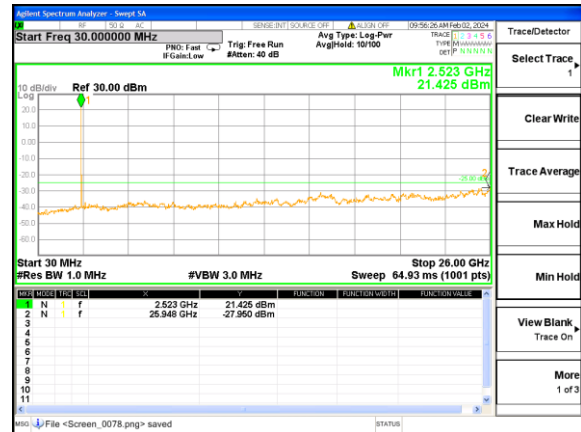

Highest channel

Test Mode: LTE Band 5 / 3MHz /1RB

Lowest channel

Middle channel

Highest channel

Test Mode: LTE Band 5 / 5MHz / 1RB

Lowest channel

Middle channel

Highest channel

Test Mode: LTE Band 5/ 10MHz /1RB

Lowest channel

Middle channel

Highest channel

Test Mode: LTE Band 7 / 5MHz /1RB

Lowest channel

Middle channel

Highest channel

Test Mode: LTE Band 7 / 10MHz /1RB

Test Mode: LTE Band 7 / 10MHz /1RB

Lowest channel

Middle channel

Highest channel

Test Mode: LTE Band 7 / 15MHz /1RB

Lowest channel

Middle channel

Highest channel

Test Mode: LTE Band 7 / 20MHz / 1RB

Lowest channel

Middle channel

Highest channel

Test Mode: LTE Band 12 / 1.4MHz /1RB

Lowest channel