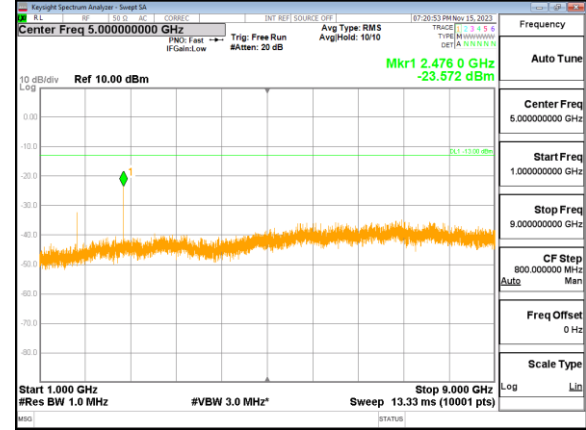

Test Mode: LTE Band 4 / 10MHz / 1RB

Lowest channel

Middle channel

Highest channel

Test Mode: LTE Band 4 / 15MHz /1RB

Test Mode: LTE Band 4 / 15MHz /1RB

Lowest channel

Middle channel

Highest channel

Test Mode: LTE Band 4 / 20MHz /1RB

Lowest channel

Middle channel

Highest channel

Test Mode: LTE Band 5 / 1.4MHz /1RB

Lowest channel

Middle channel

Highest channel

Test Mode: LTE Band 5 / 3MHz /1RB

Lowest channel

Middle channel

Highest channel

Test Mode: LTE Band 5 / 5MHz / 1RB

Lowest channel

Middle channel

Highest channel

Test Mode: LTE Band 5/ 10MHz /1RB

Lowest channel

Middle channel

Highest channel

Test Mode: LTE Band 7 / 5MHz /1RB

Lowest channel

Middle channel