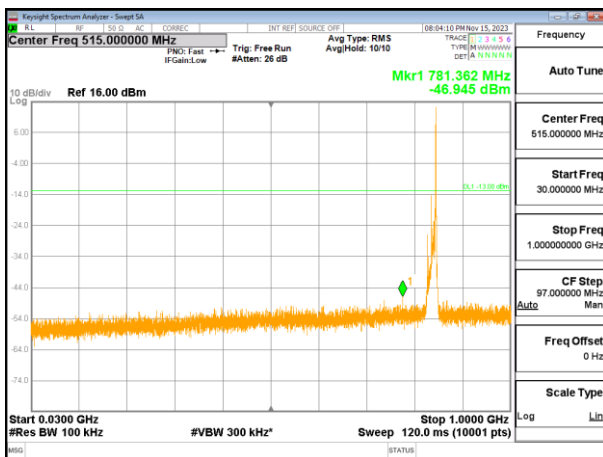

Highest channel

Test Mode: LTE Band 5 / 3MHz /1RB

Lowest channel

Middle channel

Highest channel

Test Mode: LTE Band 5 / 5MHz / 1RB

Lowest channel

Middle channel

Highest channel

Test Mode: LTE Band 5/ 10MHz /1RB

Lowest channel

Middle channel

Highest channel

Test Mode: LTE Band 7 / 5MHz /1RB

Lowest channel

Middle channel

Highest channel

Test Mode: LTE Band 7 / 10MHz /1RB

Test Mode: LTE Band 7 / 10MHz /1RB

Lowest channel

Middle channel

Highest channel

Test Mode: LTE Band 7 / 15MHz /1RB

Lowest channel

Middle channel

Highest channel

Test Mode: LTE Band 7 / 20MHz / 1RB

Lowest channel

Middle channel

Highest channel

Test Mode: LTE Band 12 / 1.4MHz /1RB

Lowest channel