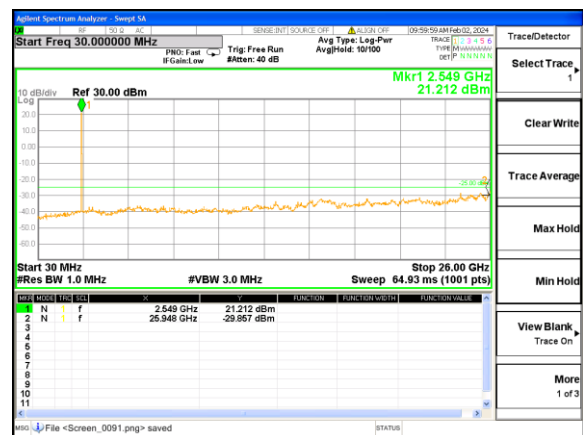

Highest channel

Test Mode: LTE Band 5/ 10MHz /1RB

Lowest channel

Middle channel

Highest channel

Test Mode: LTE Band 7 / 5MHz /1RB

Lowest channel

Middle channel

Highest channel

Test Mode: LTE Band 7 / 10MHz /1RB

Test Mode: LTE Band 7 / 10MHz /1RB

Lowest channel

Middle channel

Highest channel

Test Mode: LTE Band 7 / 15MHz /1RB

Lowest channel

Middle channel

Highest channel

Test Mode: LTE Band 7 / 20MHz / 1RB

Lowest channel

Middle channel

Highest channel

Test Mode: LTE Band 12 / 1.4MHz /1RB

Lowest channel

Middle channel

Highest channel

Test Mode: LTE Band 12 / 3MHz / 1RB

Lowest channel

Middle channel

Highest channel