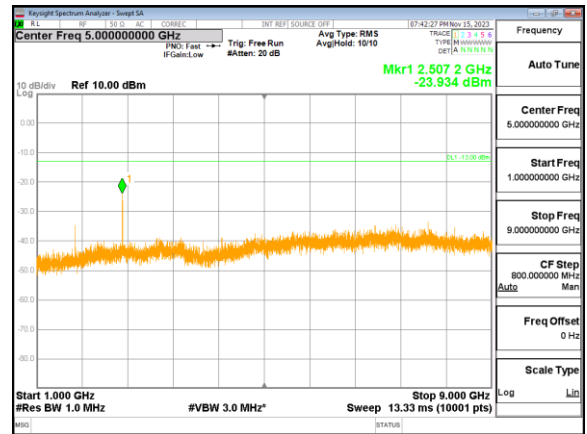

Test Mode: LTE Band 4 / 10MHz / 1RB

Lowest channel

Middle channel

Highest channel

Test Mode: LTE Band 4 / 15MHz /1RB

Test Mode: LTE Band 4 / 15MHz /1RB

Lowest channel

Middle channel

Highest channel

Test Mode: LTE Band 4 / 20MHz /1RB

Lowest channel

Middle channel

Highest channel

Test Mode: LTE Band 5 / 1.4MHz /1RB

Lowest channel

Middle channel

Highest channel

Test Mode: LTE Band 5 / 3MHz /1RB

Lowest channel

Middle channel

Highest channel

Test Mode: LTE Band 5 / 5MHz / 1RB

Lowest channel

Middle channel

Highest channel

Test Mode: LTE Band 5/ 10MHz /1RB

Lowest channel

Middle channel

Highest channel

Test Mode: LTE Band 7 / 5MHz /1RB

Lowest channel

Middle channel