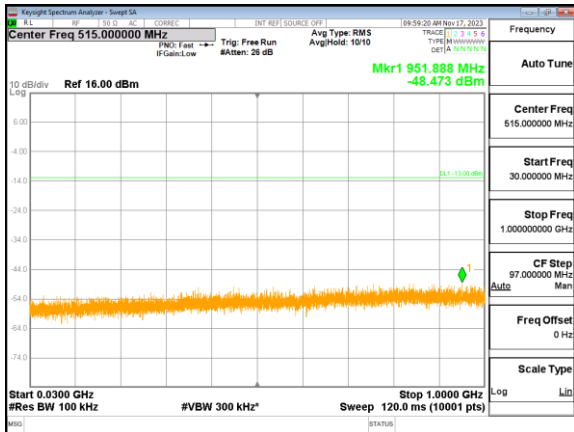

Test Mode: LTE Band 4 / 10MHz / 1RB

Lowest channel

Middle channel

Highest channel

Test Mode: LTE Band 4 / 15MHz /1RB

Test Mode: LTE Band 4 / 15MHz /1RB

Lowest channel

Middle channel

Highest channel

Test Mode: LTE Band 4 / 20MHz /1RB

Lowest channel

Middle channel

Highest channel

Test Mode: LTE Band 5 / 1.4MHz /1RB

Lowest channel

Middle channel

Highest channel

Test Mode: LTE Band 5 / 3MHz /1RB

Lowest channel

Middle channel

Highest channel

Test Mode: LTE Band 5 / 5MHz / 1RB

Lowest channel

Middle channel