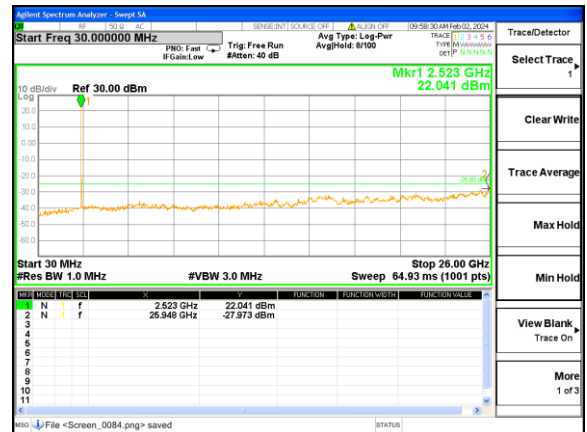

Highest channel

Test Mode: LTE Band 5/ 10MHz /1RB

Lowest channel

Middle channel

Highest channel

Test Mode: LTE Band 7 / 5MHz /1RB

Lowest channel

Middle channel

Highest channel

Test Mode: LTE Band 7 / 10MHz /1RB

Test Mode: LTE Band 7 / 10MHz /1RB

Lowest channel

Middle channel

Highest channel

Test Mode: LTE Band 7 / 15MHz /1RB

Lowest channel

Middle channel

Highest channel

Test Mode: LTE Band 7 / 20MHz / 1RB

Lowest channel

Middle channel

Highest channel

Test Mode: LTE Band 12 / 1.4MHz /1RB

Lowest channel

Middle channel

Highest channel

Test Mode: LTE Band 12 / 3MHz / 1RB

Lowest channel

Middle channel

Highest channel