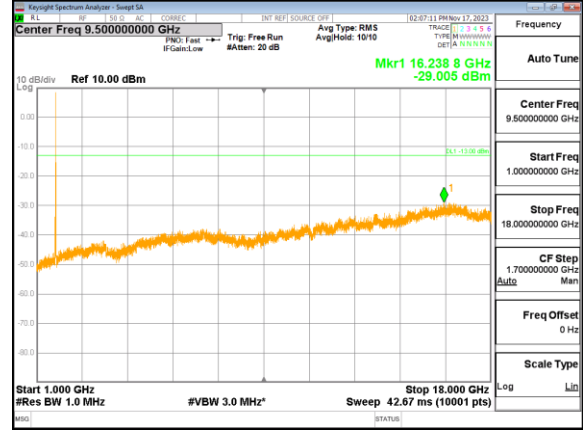

Test Mode: LTE Band 4 / 10MHz / 1RB

Lowest channel

Middle channel

Highest channel

Test Mode: LTE Band 4 / 15MHz /1RB

Test Mode: LTE Band 4 / 15MHz /1RB

Lowest channel

Middle channel

Highest channel

Test Mode: LTE Band 4 / 20MHz /1RB

Lowest channel

Middle channel

Highest channel

Test Mode: LTE Band 5 / 1.4MHz /1RB

Lowest channel

Middle channel

Highest channel

Test Mode: LTE Band 5 / 3MHz /1RB

Lowest channel

Middle channel

Highest channel

Test Mode: LTE Band 5 / 5MHz / 1RB

Lowest channel

Middle channel