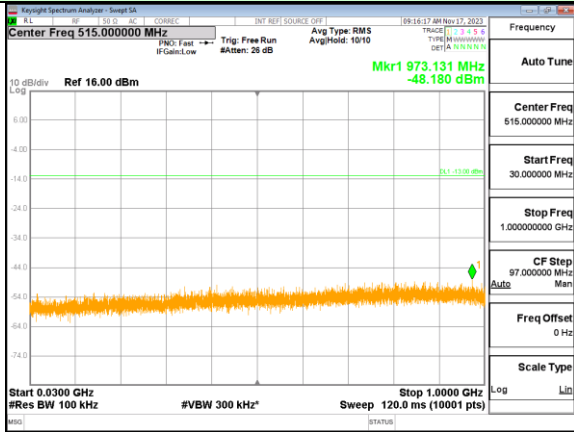

Test Mode: LTE Band 4 / 10MHz / 1RB

Lowest channel

Middle channel

Highest channel

Test Mode: LTE Band 4 / 15MHz /1RB

Test Mode: LTE Band 4 / 15MHz /1RB

Lowest channel

Middle channel

Highest channel

Test Mode: LTE Band 4 / 20MHz /1RB

Lowest channel

Middle channel

Highest channel

Test Mode: LTE Band 5 / 1.4MHz /1RB

Lowest channel

Middle channel

Highest channel

Test Mode: LTE Band 5 / 3MHz /1RB

Lowest channel

Middle channel

Highest channel

Test Mode: LTE Band 5 / 5MHz / 1RB

Lowest channel

Middle channel