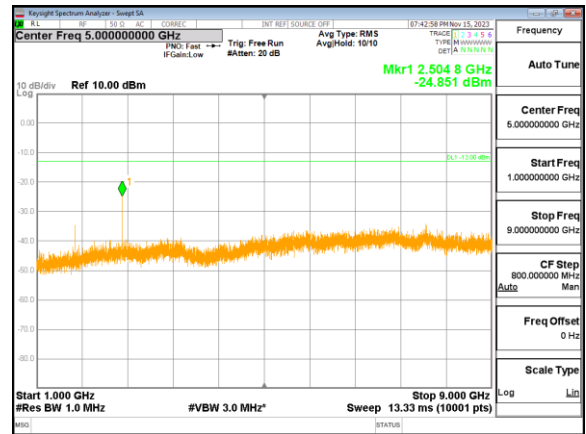

Highest channel

Test Mode: LTE Band 4 / 20MHz /1RB

Lowest channel

Middle channel

Highest channel

Test Mode: LTE Band 5 / 1.4MHz /1RB

Lowest channel

Middle channel

Highest channel

Test Mode: LTE Band 5 / 3MHz /1RB

Lowest channel

Middle channel

Highest channel

Test Mode: LTE Band 5 / 5MHz / 1RB

Lowest channel

Middle channel

Highest channel

Test Mode: LTE Band 5/ 10MHz /1RB

Lowest channel

Middle channel

Highest channel

Test Mode: LTE Band 7 / 5MHz /1RB

Lowest channel

Middle channel

Highest channel

Test Mode: LTE Band 7 / 10MHz /1RB

Test Mode: LTE Band 7 / 10MHz /1RB

Lowest channel

Middle channel

Highest channel

Test Mode: LTE Band 7 / 15MHz /1RB

Lowest channel