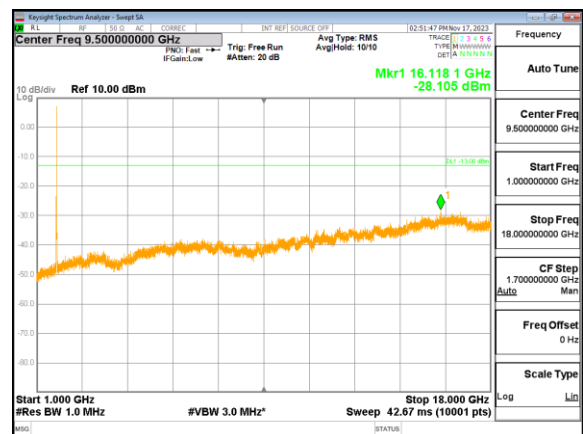

Test Mode: LTE Band 4 / 10MHz / 1RB

Lowest channel

Middle channel

Highest channel

Test Mode: LTE Band 4 / 15MHz /1RB

Test Mode: LTE Band 4 / 15MHz /1RB

Lowest channel

Middle channel

Highest channel

Test Mode: LTE Band 4 / 20MHz /1RB

Lowest channel

Middle channel

Highest channel

Test Mode: LTE Band 5 / 1.4MHz /1RB

Lowest channel

Middle channel

Highest channel

Test Mode: LTE Band 5 / 3MHz /1RB

Lowest channel

Middle channel

Highest channel

Test Mode: LTE Band 5 / 5MHz / 1RB

Lowest channel

Middle channel

Highest channel

Test Mode: LTE Band 5/ 10MHz /1RB

Lowest channel

Middle channel

Highest channel

Test Mode: LTE Band 7 / 5MHz /1RB

Lowest channel

Middle channel