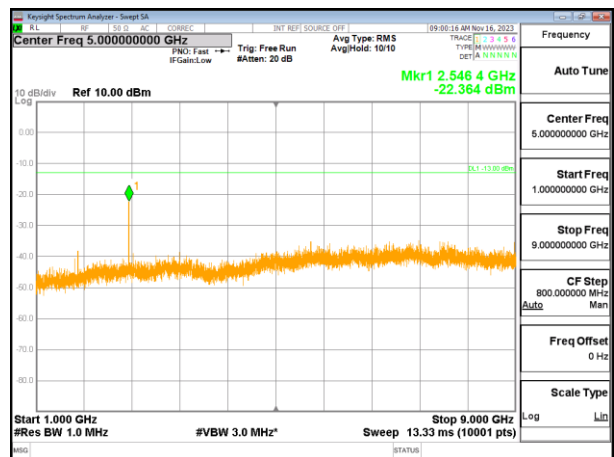

Test Mode: LTE Band 4 / 10MHz / 1RB

Lowest channel

Middle channel

Highest channel

Test Mode: LTE Band 4 / 15MHz /1RB

Test Mode: LTE Band 4 / 15MHz /1RB

Lowest channel

Middle channel

Highest channel

Test Mode: LTE Band 4 / 20MHz /1RB

Lowest channel

Middle channel

Highest channel

Test Mode: LTE Band 5 / 1.4MHz /1RB

Lowest channel

Middle channel

Highest channel

Test Mode: LTE Band 5 / 3MHz /1RB

Lowest channel

Middle channel

Highest channel

Test Mode: LTE Band 5 / 5MHz / 1RB

Lowest channel

Middle channel

Highest channel

Test Mode: LTE Band 5/ 10MHz /1RB

Lowest channel

Middle channel

Highest channel

Test Mode: LTE Band 7 / 5MHz /1RB

Lowest channel

Middle channel