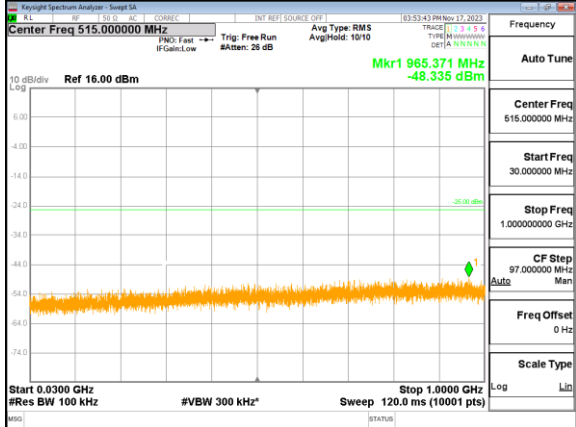

Highest channel

Test Mode: LTE Band 5 / 3MHz /1RB

Lowest channel

Middle channel

Highest channel

Test Mode: LTE Band 5 / 5MHz / 1RB

Lowest channel

Middle channel

Highest channel

Test Mode: LTE Band 5/ 10MHz /1RB

Lowest channel

Middle channel

Highest channel

Test Mode: LTE Band 7 / 5MHz /1RB

Lowest channel

Middle channel

Highest channel

Test Mode: LTE Band 7 / 10MHz /1RB

Test Mode: LTE Band 7 / 10MHz /1RB

Lowest channel

Middle channel

Highest channel

Test Mode: LTE Band 7 / 15MHz /1RB

Lowest channel

Middle channel

Highest channel

Test Mode: LTE Band 7 / 20MHz / 1RB

Lowest channel

Middle channel

Highest channel

Test Mode: LTE Band 12 / 1.4MHz /1RB

Lowest channel