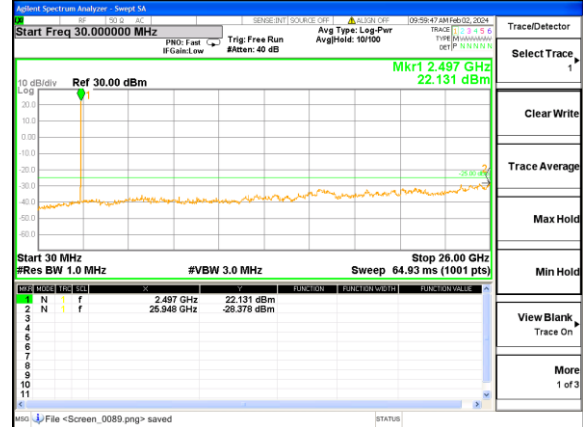

Highest channel

Test Mode: LTE Band 5/ 10MHz /1RB

Lowest channel

Middle channel

Highest channel

Test Mode: LTE Band 7 / 5MHz /1RB

Lowest channel

Middle channel

Highest channel

Test Mode: LTE Band 7 / 10MHz /1RB

Test Mode: LTE Band 7 / 10MHz /1RB

Lowest channel

Middle channel

Highest channel

Test Mode: LTE Band 7 / 15MHz /1RB

Lowest channel

Middle channel

Highest channel

Test Mode: LTE Band 7 / 20MHz / 1RB

Lowest channel

Middle channel

Highest channel

Test Mode: LTE Band 12 / 1.4MHz /1RB

Lowest channel

Middle channel

Highest channel

Test Mode: LTE Band 12 / 3MHz / 1RB

Lowest channel

Middle channel

Highest channel