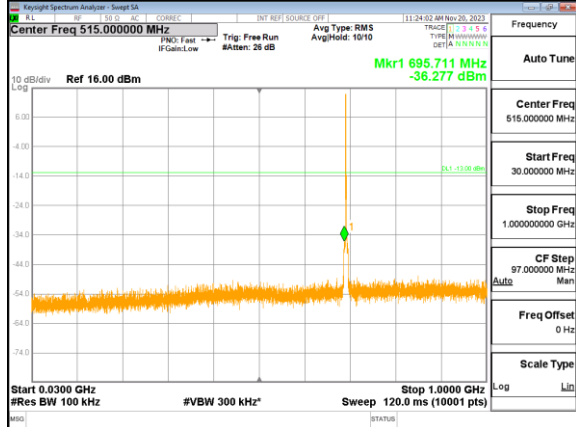

Highest channel

Test Mode: LTE Band 7 / 10MHz /1RB

Test Mode: LTE Band 7 / 10MHz /1RB

Lowest channel

Middle channel

Highest channel

Test Mode: LTE Band 7 / 15MHz /1RB

Lowest channel

Middle channel

Highest channel

Test Mode: LTE Band 7 / 20MHz / 1RB

Lowest channel

Middle channel

Highest channel

Test Mode: LTE Band 12 / 1.4MHz /1RB

Lowest channel

Middle channel

Highest channel

Test Mode: LTE Band 12 / 3MHz / 1RB

Lowest channel

Middle channel

Highest channel