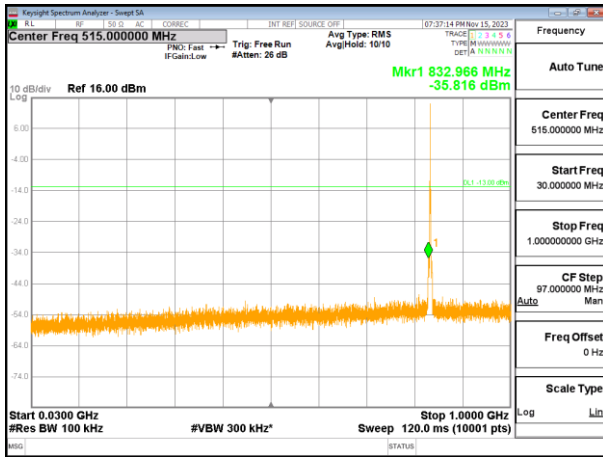

Highest channel

Test Mode: LTE Band 4 / 20MHz /1RB

Lowest channel

Middle channel

Highest channel

Test Mode: LTE Band 5 / 1.4MHz /1RB

Lowest channel

Middle channel

Highest channel

Test Mode: LTE Band 5 / 3MHz /1RB

Lowest channel

Middle channel

Highest channel

Test Mode: LTE Band 5 / 5MHz / 1RB

Lowest channel

Middle channel

Highest channel

Test Mode: LTE Band 5/ 10MHz /1RB

Lowest channel

Middle channel

Highest channel

Test Mode: LTE Band 7 / 5MHz /1RB

Lowest channel

Middle channel