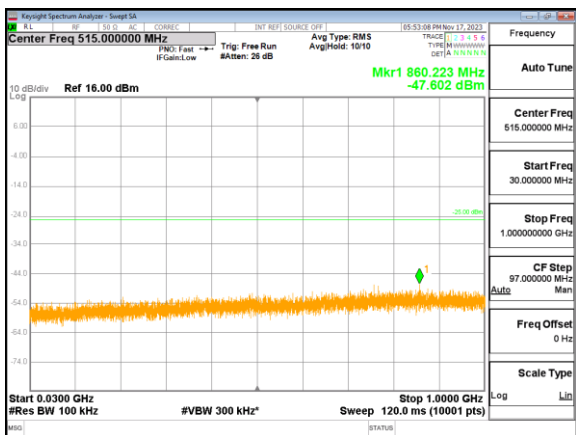

Highest channel

Test Mode: LTE Band 5/ 10MHz /1RB

Lowest channel

Middle channel

Highest channel

Test Mode: LTE Band 7 / 5MHz /1RB

Lowest channel

Middle channel

Highest channel

Test Mode: LTE Band 7 / 10MHz /1RB

Test Mode: LTE Band 7 / 10MHz /1RB

Lowest channel

Middle channel

Highest channel

Test Mode: LTE Band 7 / 15MHz /1RB

Lowest channel

Middle channel

Highest channel

Test Mode: LTE Band 7 / 20MHz / 1RB

Lowest channel

Middle channel

Highest channel

Test Mode: LTE Band 12 / 1.4MHz /1RB

Lowest channel

Middle channel

Highest channel

Test Mode: LTE Band 12 / 3MHz / 1RB

Lowest channel

Middle channel

Highest channel