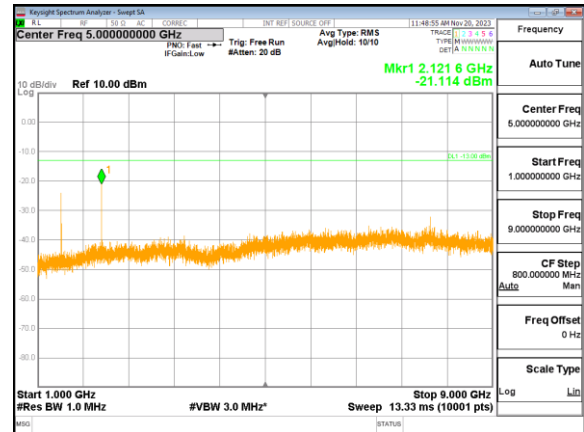

Highest channel

Test Mode: LTE Band 7 / 10MHz /1RB

Test Mode: LTE Band 7 / 10MHz /1RB

Lowest channel

Middle channel

Highest channel

Test Mode: LTE Band 7 / 15MHz /1RB

Lowest channel

Middle channel

Highest channel

Test Mode: LTE Band 7 / 20MHz / 1RB

Lowest channel

Middle channel

Highest channel

Test Mode: LTE Band 12 / 1.4MHz /1RB

Lowest channel

Middle channel

Highest channel

Test Mode: LTE Band 12 / 3MHz / 1RB

Lowest channel

Middle channel

Highest channel