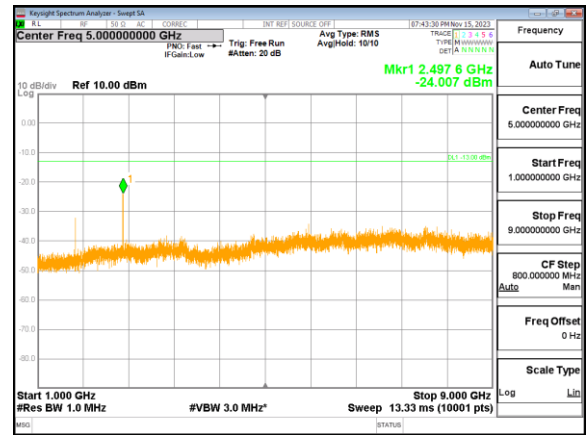

Highest channel

Test Mode: LTE Band 4 / 20MHz /1RB

Lowest channel

Middle channel

Highest channel

Test Mode: LTE Band 5 / 1.4MHz /1RB

Lowest channel

Middle channel

Highest channel

Test Mode: LTE Band 5 / 3MHz /1RB

Lowest channel

Middle channel

Highest channel

Test Mode: LTE Band 5 / 5MHz / 1RB

Lowest channel

Middle channel

Highest channel

Test Mode: LTE Band 5/ 10MHz /1RB

Lowest channel

Middle channel

Highest channel

Test Mode: LTE Band 7 / 5MHz /1RB

Lowest channel

Middle channel

Highest channel

Test Mode: LTE Band 7 / 10MHz /1RB

Test Mode: LTE Band 7 / 10MHz /1RB

Lowest channel

Middle channel

Highest channel

Test Mode: LTE Band 7 / 15MHz /1RB

Lowest channel