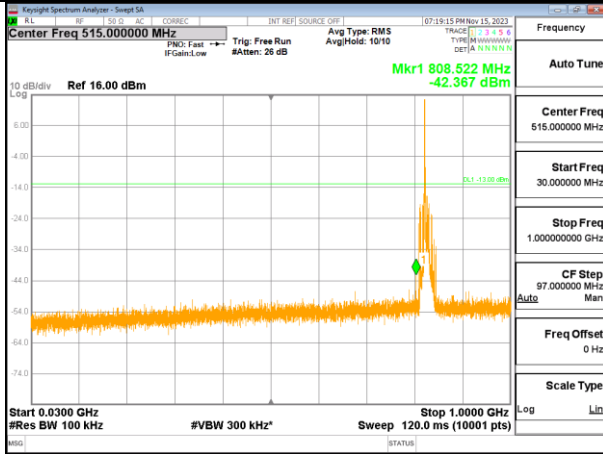

Highest channel

Test Mode: LTE Band 4 / 20MHz /1RB

Lowest channel

Middle channel

Highest channel

Test Mode: LTE Band 5 / 1.4MHz /1RB

Lowest channel

Middle channel

Highest channel

Test Mode: LTE Band 5 / 3MHz /1RB

Lowest channel

Middle channel

Highest channel

Test Mode: LTE Band 5 / 5MHz / 1RB

Lowest channel

Middle channel

Highest channel

Test Mode: LTE Band 5/ 10MHz /1RB

Lowest channel

Middle channel

Highest channel

Test Mode: LTE Band 7 / 5MHz /1RB

Lowest channel

Middle channel

Highest channel

Test Mode: LTE Band 7 / 10MHz /1RB

Test Mode: LTE Band 7 / 10MHz /1RB

Lowest channel

Middle channel

Highest channel

Test Mode: LTE Band 7 / 15MHz /1RB

Lowest channel