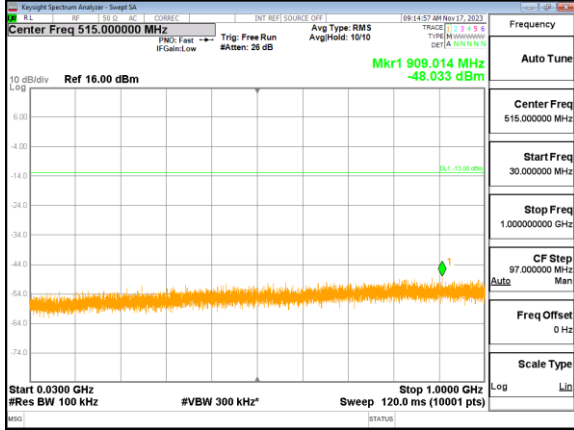

Test Mode: LTE Band 4 / 10MHz / 1RB

Lowest channel

Middle channel

Highest channel

Test Mode: LTE Band 4 / 15MHz /1RB

Test Mode: LTE Band 4 / 15MHz /1RB

Lowest channel

Middle channel

Highest channel

Test Mode: LTE Band 4 / 20MHz /1RB

Lowest channel

Middle channel

Highest channel

Test Mode: LTE Band 5 / 1.4MHz /1RB

Lowest channel

Middle channel

Highest channel

Test Mode: LTE Band 5 / 3MHz /1RB

Lowest channel

Middle channel

Highest channel

Test Mode: LTE Band 5 / 5MHz / 1RB

Lowest channel

Middle channel