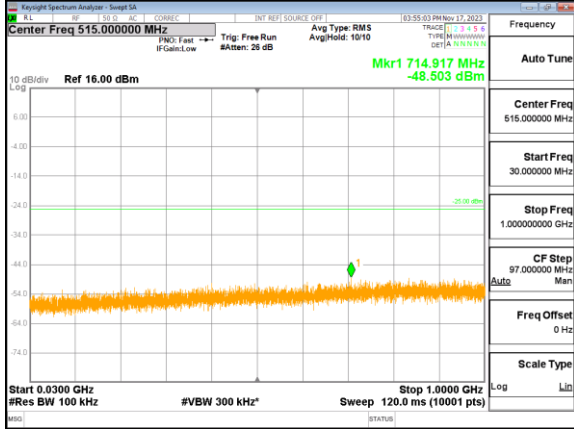

Highest channel

Test Mode: LTE Band 5 / 3MHz /1RB

Lowest channel

Middle channel

Highest channel

Test Mode: LTE Band 5 / 5MHz / 1RB

Lowest channel

Middle channel

Highest channel

Test Mode: LTE Band 5/ 10MHz /1RB

Lowest channel

Middle channel

Highest channel

Test Mode: LTE Band 7 / 5MHz /1RB

Lowest channel

Middle channel

Highest channel

Test Mode: LTE Band 7 / 10MHz /1RB

Test Mode: LTE Band 7 / 10MHz /1RB

Lowest channel

Middle channel

Highest channel

Test Mode: LTE Band 7 / 15MHz /1RB

Lowest channel

Middle channel

Highest channel

Test Mode: LTE Band 7 / 20MHz / 1RB

Lowest channel

Middle channel

Highest channel

Test Mode: LTE Band 12 / 1.4MHz /1RB

Lowest channel