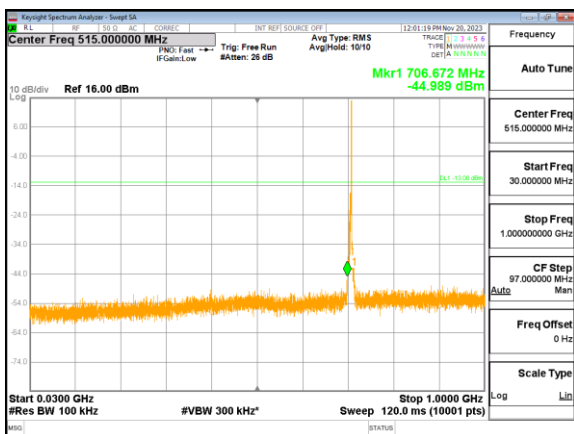

Middle channel

Highest channel

Test Mode: LTE Band 7 / 20MHz / 1RB

Lowest channel

Middle channel

Highest channel

Test Mode: LTE Band 12 / 1.4MHz /1RB

Lowest channel

Middle channel

Highest channel

Test Mode: LTE Band 12 / 3MHz / 1RB

Lowest channel

Middle channel

Highest channel