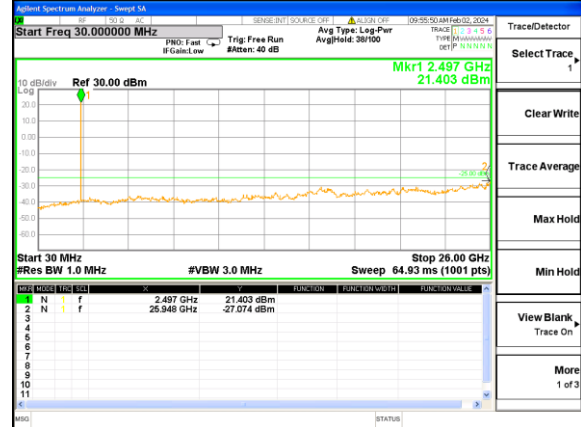

Highest channel

Test Mode: LTE Band 5 / 3MHz /1RB

Lowest channel

Middle channel

Highest channel

Test Mode: LTE Band 5 / 5MHz / 1RB

Lowest channel

Middle channel

Highest channel

Test Mode: LTE Band 5/ 10MHz /1RB

Lowest channel

Middle channel

Highest channel

Test Mode: LTE Band 7 / 5MHz /1RB

Lowest channel

Middle channel

Highest channel

Test Mode: LTE Band 7 / 10MHz /1RB

Test Mode: LTE Band 7 / 10MHz /1RB

Lowest channel

Middle channel

Highest channel

Test Mode: LTE Band 7 / 15MHz /1RB

Lowest channel

Middle channel

Highest channel

Test Mode: LTE Band 7 / 20MHz / 1RB

Lowest channel

Middle channel

Highest channel

Test Mode: LTE Band 12 / 1.4MHz /1RB

Lowest channel