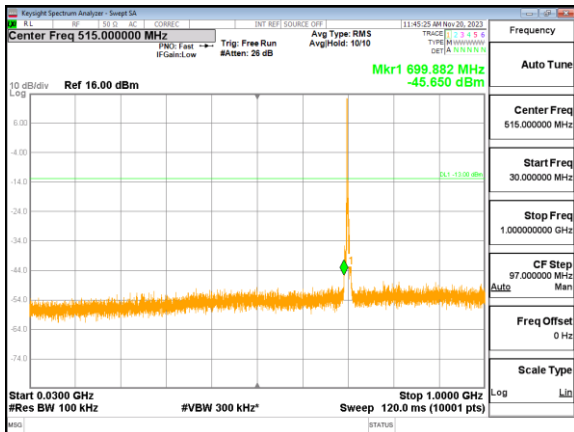

Middle channel

Highest channel

Test Mode: LTE Band 7 / 20MHz / 1RB

Lowest channel

Middle channel

Highest channel

Test Mode: LTE Band 12 / 1.4MHz /1RB

Lowest channel

Middle channel

Highest channel

Test Mode: LTE Band 12 / 3MHz / 1RB

Lowest channel

Middle channel

Highest channel