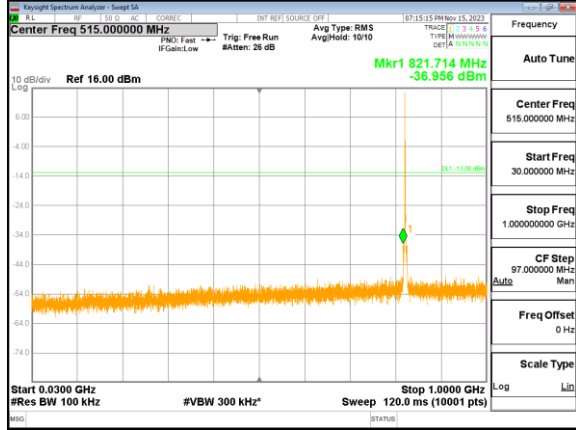

Highest channel

Test Mode: LTE Band 4 / 20MHz /1RB

Lowest channel

Middle channel

Highest channel

Test Mode: LTE Band 5 / 1.4MHz /1RB

Lowest channel

Middle channel

Highest channel

Test Mode: LTE Band 5 / 3MHz /1RB

Lowest channel

Middle channel

Highest channel

Test Mode: LTE Band 5 / 5MHz / 1RB

Lowest channel

Middle channel

Highest channel

Test Mode: LTE Band 5/ 10MHz /1RB

Lowest channel

Middle channel

Highest channel

Test Mode: LTE Band 7 / 5MHz /1RB

Lowest channel

Middle channel