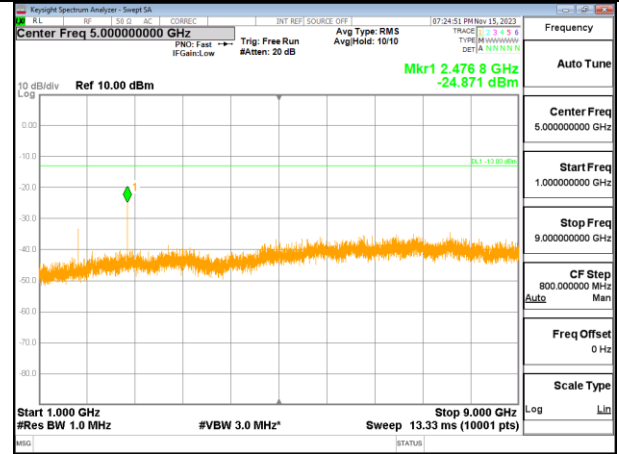

Highest channel

Test Mode: LTE Band 4 / 20MHz /1RB

Lowest channel

Middle channel

Highest channel

Test Mode: LTE Band 5 / 1.4MHz /1RB

Lowest channel

Middle channel

Highest channel

Test Mode: LTE Band 5 / 3MHz /1RB

Lowest channel

Middle channel

Highest channel

Test Mode: LTE Band 5 / 5MHz / 1RB

Lowest channel

Middle channel

Highest channel

Test Mode: LTE Band 5/ 10MHz /1RB

Lowest channel

Middle channel

Highest channel

Test Mode: LTE Band 7 / 5MHz /1RB

Lowest channel

Middle channel

Highest channel

Test Mode: LTE Band 7 / 10MHz /1RB

Test Mode: LTE Band 7 / 10MHz /1RB

Lowest channel

Middle channel

Highest channel

Test Mode: LTE Band 7 / 15MHz /1RB

Lowest channel