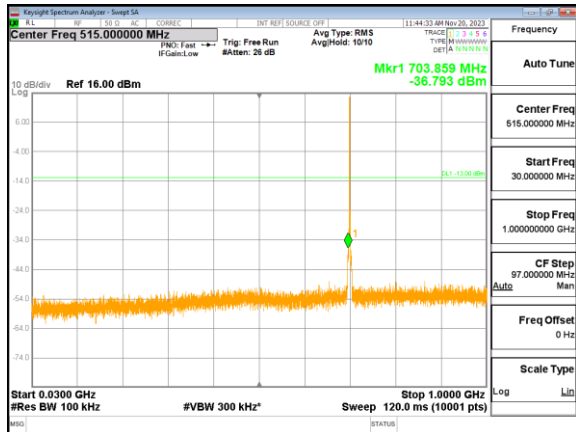

Highest channel

Test Mode: LTE Band 7 / 10MHz /1RB

Test Mode: LTE Band 7 / 10MHz /1RB

Lowest channel

Middle channel

Highest channel

Test Mode: LTE Band 7 / 15MHz /1RB

Lowest channel

Middle channel

Highest channel

Test Mode: LTE Band 7 / 20MHz / 1RB

Lowest channel

Middle channel

Highest channel

Test Mode: LTE Band 12 / 1.4MHz /1RB

Lowest channel

Middle channel

Highest channel

Test Mode: LTE Band 12 / 3MHz / 1RB

Lowest channel

Middle channel

Highest channel