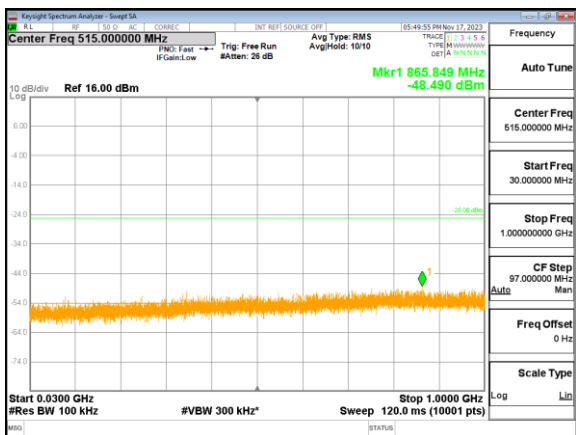

Highest channel

Test Mode: LTE Band 5 / 3MHz /1RB

Lowest channel

Middle channel

Highest channel

Test Mode: LTE Band 5 / 5MHz / 1RB

Lowest channel

Middle channel

Highest channel

Test Mode: LTE Band 5/ 10MHz /1RB

Lowest channel

Middle channel

Highest channel

Test Mode: LTE Band 7 / 5MHz /1RB

Lowest channel

Middle channel

Highest channel

Test Mode: LTE Band 7 / 10MHz /1RB

Test Mode: LTE Band 7 / 10MHz /1RB

Lowest channel

Middle channel

Highest channel

Test Mode: LTE Band 7 / 15MHz /1RB

Lowest channel

Middle channel

Highest channel

Test Mode: LTE Band 7 / 20MHz / 1RB

Lowest channel

Middle channel

Highest channel

Test Mode: LTE Band 12 / 1.4MHz /1RB

Lowest channel