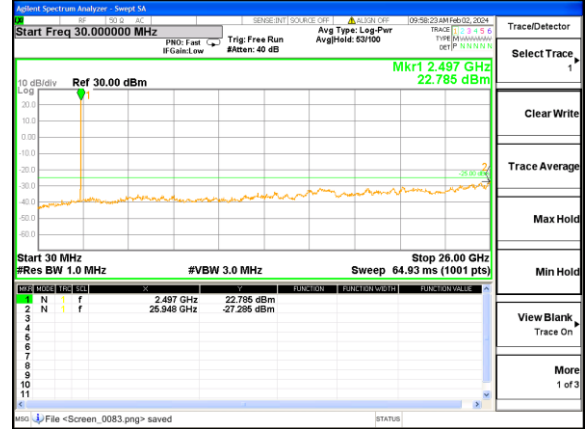

Highest channel

Test Mode: LTE Band 5 / 3MHz /1RB

Lowest channel

Middle channel

Highest channel

Test Mode: LTE Band 5 / 5MHz / 1RB

Lowest channel

Middle channel

Highest channel

Test Mode: LTE Band 5/ 10MHz /1RB

Lowest channel

Middle channel

Highest channel

Test Mode: LTE Band 7 / 5MHz /1RB

Lowest channel

Middle channel

Highest channel

Test Mode: LTE Band 7 / 10MHz /1RB

Test Mode: LTE Band 7 / 10MHz /1RB

Lowest channel

Middle channel

Highest channel

Test Mode: LTE Band 7 / 15MHz /1RB

Lowest channel

Middle channel

Highest channel

Test Mode: LTE Band 7 / 20MHz / 1RB

Lowest channel

Middle channel

Highest channel

Test Mode: LTE Band 12 / 1.4MHz /1RB

Lowest channel