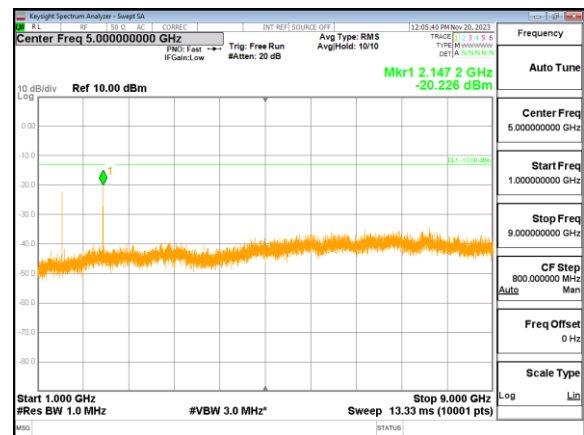

Highest channel

Test Mode: LTE Band 7 / 10MHz /1RB

Test Mode: LTE Band 7 / 10MHz /1RB

Lowest channel

Middle channel

Highest channel

Test Mode: LTE Band 7 / 15MHz /1RB

Lowest channel

Middle channel

Highest channel

Test Mode: LTE Band 7 / 20MHz / 1RB

Lowest channel

Middle channel

Highest channel

Test Mode: LTE Band 12 / 1.4MHz /1RB

Lowest channel

Middle channel

Highest channel

Test Mode: LTE Band 12 / 3MHz / 1RB

Lowest channel

Middle channel

Highest channel