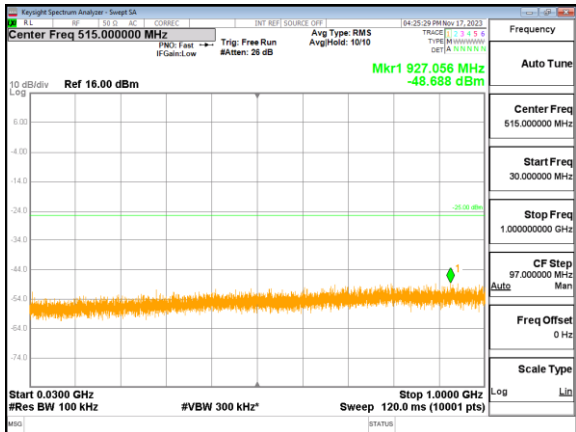

Highest channel

Test Mode: LTE Band 5/ 10MHz /1RB

Lowest channel

Middle channel

Highest channel

Test Mode: LTE Band 7 / 5MHz /1RB

Lowest channel

Middle channel

Highest channel

Test Mode: LTE Band 7 / 10MHz /1RB

Test Mode: LTE Band 7 / 10MHz /1RB

Lowest channel

Middle channel

Highest channel

Test Mode: LTE Band 7 / 15MHz /1RB

Lowest channel

Middle channel

Highest channel

Test Mode: LTE Band 7 / 20MHz / 1RB

Lowest channel

Middle channel

Highest channel

Test Mode: LTE Band 12 / 1.4MHz /1RB

Lowest channel