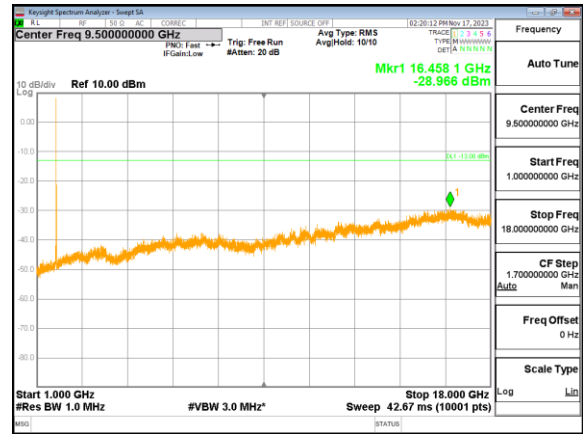

Test Mode: LTE Band 4 / 10MHz / 1RB

Lowest channel

Middle channel

Highest channel

Test Mode: LTE Band 4 / 15MHz /1RB

Test Mode: LTE Band 4 / 15MHz /1RB

Lowest channel

Middle channel

Highest channel

Test Mode: LTE Band 4 / 20MHz /1RB

Lowest channel

Middle channel

Highest channel

Test Mode: LTE Band 5 / 1.4MHz /1RB

Lowest channel

Middle channel

Highest channel

Test Mode: LTE Band 5 / 3MHz /1RB

Lowest channel

Middle channel

Highest channel

Test Mode: LTE Band 5 / 5MHz / 1RB

Lowest channel

Middle channel

Highest channel

Test Mode: LTE Band 5/ 10MHz /1RB

Lowest channel

Middle channel

Highest channel

Test Mode: LTE Band 7 / 5MHz /1RB

Lowest channel

Middle channel