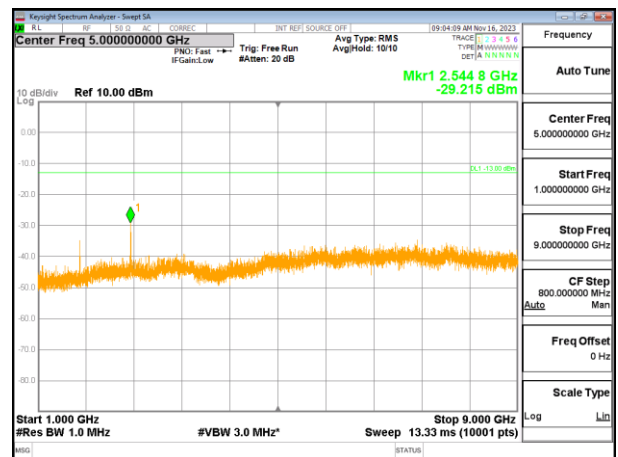

Highest channel

Test Mode: LTE Band 5 / 3MHz /1RB

Lowest channel

Middle channel

Highest channel

Test Mode: LTE Band 5 / 5MHz / 1RB

Lowest channel

Middle channel

Highest channel

Test Mode: LTE Band 5/ 10MHz /1RB

Lowest channel

Middle channel

Highest channel

Test Mode: LTE Band 7 / 5MHz /1RB

Lowest channel

Middle channel

Highest channel

Test Mode: LTE Band 7 / 10MHz /1RB

Test Mode: LTE Band 7 / 10MHz /1RB

Lowest channel

Middle channel

Highest channel

Test Mode: LTE Band 7 / 15MHz /1RB

Lowest channel

Middle channel

Highest channel

Test Mode: LTE Band 7 / 20MHz / 1RB

Lowest channel

Middle channel

Highest channel

Test Mode: LTE Band 12 / 1.4MHz /1RB

Lowest channel