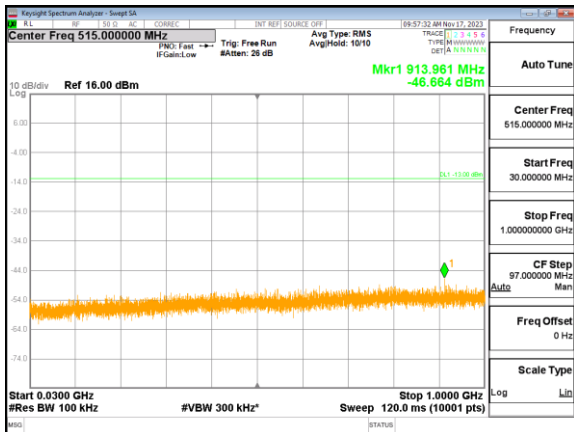

Test Mode: LTE Band 4 / 10MHz / 1RB

Lowest channel

Middle channel

Highest channel

Test Mode: LTE Band 4 / 15MHz /1RB

Test Mode: LTE Band 4 / 15MHz /1RB

Lowest channel

Middle channel

Highest channel

Test Mode: LTE Band 4 / 20MHz /1RB

Lowest channel

Middle channel

Highest channel

Test Mode: LTE Band 5 / 1.4MHz /1RB

Lowest channel

Middle channel

Highest channel

Test Mode: LTE Band 5 / 3MHz /1RB

Lowest channel

Middle channel

Highest channel

Test Mode: LTE Band 5 / 5MHz / 1RB

Lowest channel

Middle channel