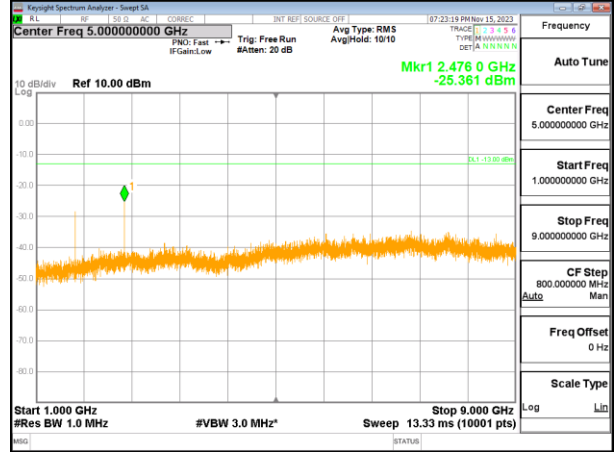

Highest channel

Test Mode: LTE Band 4 / 20MHz /1RB

Lowest channel

Middle channel

Highest channel

Test Mode: LTE Band 5 / 1.4MHz /1RB

Lowest channel

Middle channel

Highest channel

Test Mode: LTE Band 5 / 3MHz /1RB

Lowest channel

Middle channel

Highest channel

Test Mode: LTE Band 5 / 5MHz / 1RB

Lowest channel

Middle channel

Highest channel

Test Mode: LTE Band 5/ 10MHz /1RB

Lowest channel

Middle channel

Highest channel

Test Mode: LTE Band 7 / 5MHz /1RB

Lowest channel

Middle channel

Highest channel

Test Mode: LTE Band 7 / 10MHz /1RB

Test Mode: LTE Band 7 / 10MHz /1RB

Lowest channel

Middle channel

Highest channel

Test Mode: LTE Band 7 / 15MHz /1RB

Lowest channel