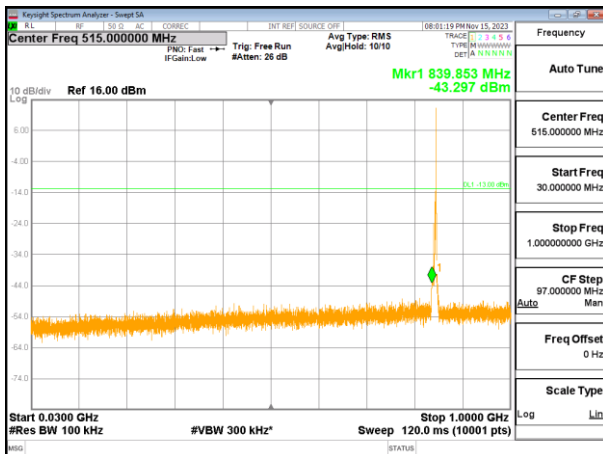

Highest channel

Test Mode: LTE Band 4 / 20MHz /1RB

Lowest channel

Middle channel

Highest channel

Test Mode: LTE Band 5 / 1.4MHz /1RB

Lowest channel

Middle channel

Highest channel

Test Mode: LTE Band 5 / 3MHz /1RB

Lowest channel

Middle channel

Highest channel

Test Mode: LTE Band 5 / 5MHz / 1RB

Lowest channel

Middle channel

Highest channel

Test Mode: LTE Band 5/ 10MHz /1RB

Lowest channel

Middle channel

Highest channel

Test Mode: LTE Band 7 / 5MHz /1RB

Lowest channel

Middle channel

Highest channel

Test Mode: LTE Band 7 / 10MHz /1RB

Test Mode: LTE Band 7 / 10MHz /1RB

Lowest channel

Middle channel

Highest channel

Test Mode: LTE Band 7 / 15MHz /1RB

Lowest channel