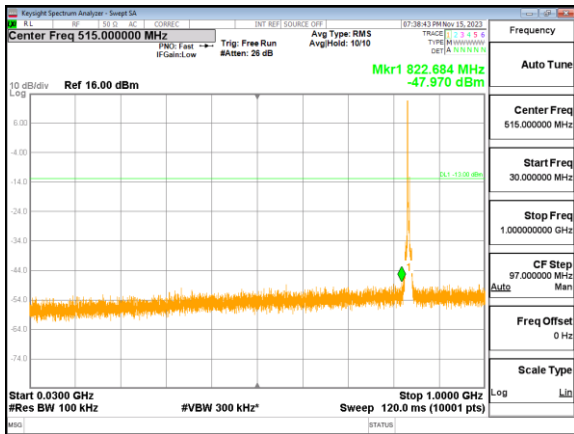

Highest channel

Test Mode: LTE Band 4 / 20MHz /1RB

Lowest channel

Middle channel

Highest channel

Test Mode: LTE Band 5 / 1.4MHz /1RB

Lowest channel

Middle channel

Highest channel

Test Mode: LTE Band 5 / 3MHz /1RB

Lowest channel

Middle channel

Highest channel

Test Mode: LTE Band 5 / 5MHz / 1RB

Lowest channel

Middle channel

Highest channel

Test Mode: LTE Band 5/ 10MHz /1RB

Lowest channel

Middle channel

Highest channel

Test Mode: LTE Band 7 / 5MHz /1RB

Lowest channel

Middle channel

Highest channel

Test Mode: LTE Band 7 / 10MHz /1RB

Test Mode: LTE Band 7 / 10MHz /1RB

Lowest channel

Middle channel

Highest channel

Test Mode: LTE Band 7 / 15MHz /1RB

Lowest channel