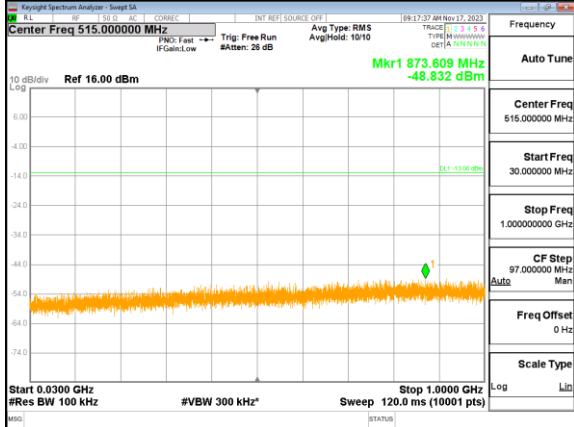

Test Mode: LTE Band 4 / 10MHz / 1RB

Lowest channel

Middle channel

Highest channel

Test Mode: LTE Band 4 / 15MHz /1RB

Test Mode: LTE Band 4 / 15MHz /1RB

Lowest channel

Middle channel

Highest channel

Test Mode: LTE Band 4 / 20MHz /1RB

Lowest channel

Middle channel

Highest channel

Test Mode: LTE Band 5 / 1.4MHz /1RB

Lowest channel

Middle channel

Highest channel

Test Mode: LTE Band 5 / 3MHz /1RB

Lowest channel

Middle channel

Highest channel

Test Mode: LTE Band 5 / 5MHz / 1RB

Lowest channel

Middle channel