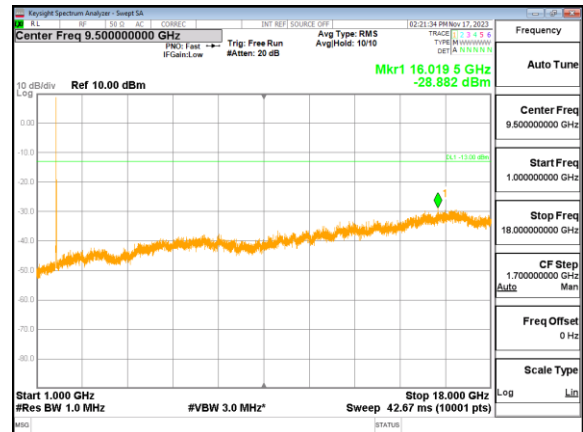

Test Mode: LTE Band 4 / 10MHz / 1RB

Lowest channel

Middle channel

Highest channel

Test Mode: LTE Band 4 / 15MHz /1RB

Test Mode: LTE Band 4 / 15MHz /1RB

Lowest channel

Middle channel

Highest channel

Test Mode: LTE Band 4 / 20MHz /1RB

Lowest channel

Middle channel

Highest channel

Test Mode: LTE Band 5 / 1.4MHz /1RB

Lowest channel

Middle channel

Highest channel

Test Mode: LTE Band 5 / 3MHz /1RB

Lowest channel

Middle channel

Highest channel

Test Mode: LTE Band 5 / 5MHz / 1RB

Lowest channel

Middle channel

Highest channel

Test Mode: LTE Band 5/ 10MHz /1RB

Lowest channel

Middle channel

Highest channel

Test Mode: LTE Band 7 / 5MHz /1RB

Lowest channel

Middle channel