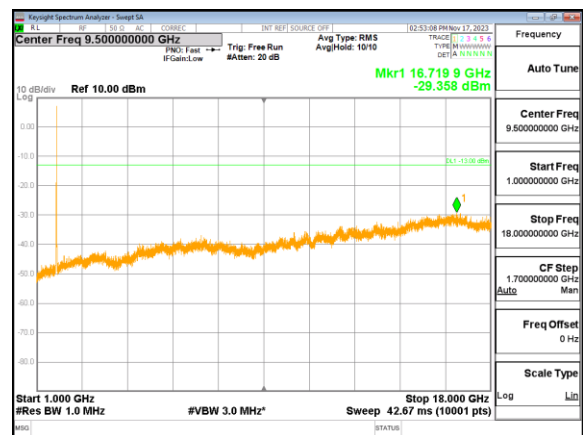

Test Mode: LTE Band 4 / 10MHz / 1RB

Lowest channel

Middle channel

Highest channel

Test Mode: LTE Band 4 / 15MHz /1RB

Test Mode: LTE Band 4 / 15MHz /1RB

Lowest channel

Middle channel

Highest channel

Test Mode: LTE Band 4 / 20MHz /1RB

Lowest channel

Middle channel

Highest channel

Test Mode: LTE Band 5 / 1.4MHz /1RB

Lowest channel

Middle channel

Highest channel

Test Mode: LTE Band 5 / 3MHz /1RB

Lowest channel

Middle channel

Highest channel

Test Mode: LTE Band 5 / 5MHz / 1RB

Lowest channel

Middle channel

Highest channel

Test Mode: LTE Band 5/ 10MHz /1RB

Lowest channel

Middle channel

Highest channel

Test Mode: LTE Band 7 / 5MHz /1RB

Lowest channel

Middle channel