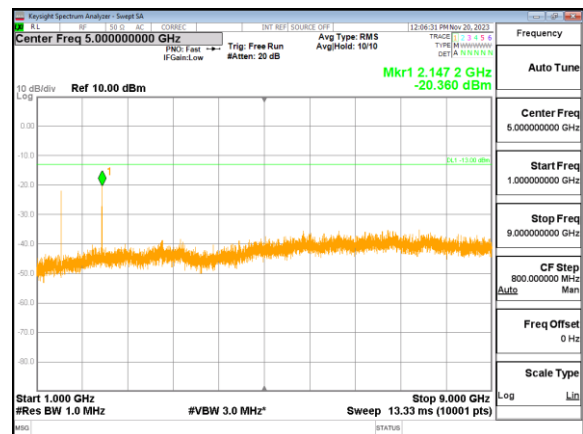

Highest channel

Test Mode: LTE Band 7 / 10MHz /1RB

Test Mode: LTE Band 7 / 10MHz /1RB

Lowest channel

Middle channel

Highest channel

Test Mode: LTE Band 7 / 15MHz /1RB

Lowest channel

Middle channel

Highest channel

Test Mode: LTE Band 7 / 20MHz / 1RB

Lowest channel

Middle channel

Highest channel

Test Mode: LTE Band 12 / 1.4MHz /1RB

Lowest channel

Middle channel

Highest channel

Test Mode: LTE Band 12 / 3MHz / 1RB

Lowest channel

Middle channel

Highest channel