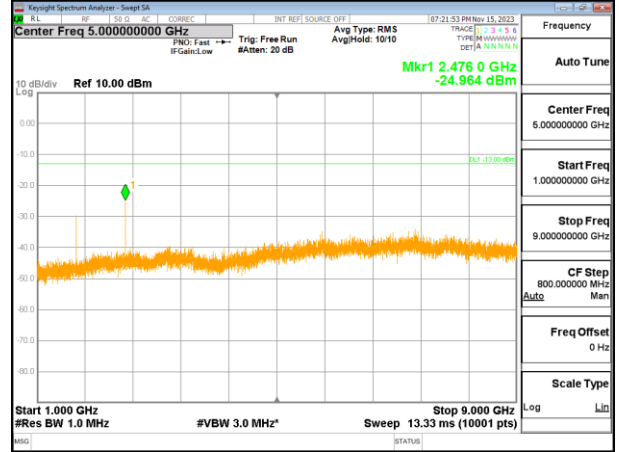

Test Mode: LTE Band 4 / 10MHz / 1RB

Lowest channel

Middle channel

Highest channel

Test Mode: LTE Band 4 / 15MHz /1RB

Test Mode: LTE Band 4 / 15MHz /1RB

Lowest channel

Middle channel

Highest channel

Test Mode: LTE Band 4 / 20MHz /1RB

Lowest channel

Middle channel

Highest channel

Test Mode: LTE Band 5 / 1.4MHz /1RB

Lowest channel

Middle channel

Highest channel

Test Mode: LTE Band 5 / 3MHz /1RB

Lowest channel

Middle channel

Highest channel

Test Mode: LTE Band 5 / 5MHz / 1RB

Lowest channel

Middle channel

Highest channel

Test Mode: LTE Band 5/ 10MHz /1RB

Lowest channel

Middle channel

Highest channel

Test Mode: LTE Band 7 / 5MHz /1RB

Lowest channel

Middle channel