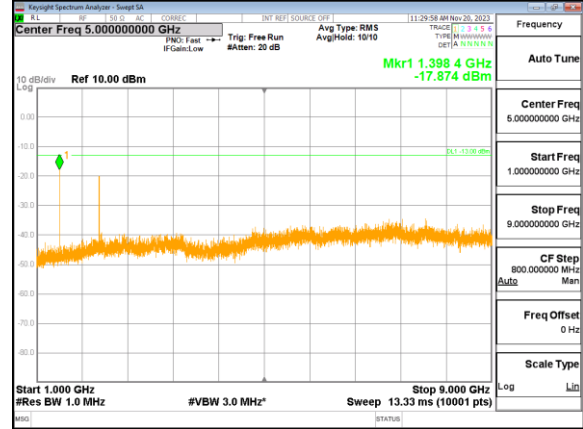

Highest channel

Test Mode: LTE Band 7 / 10MHz /1RB

Test Mode: LTE Band 7 / 10MHz /1RB

Lowest channel

Middle channel

Highest channel

Test Mode: LTE Band 7 / 15MHz /1RB

Lowest channel

Middle channel

Highest channel

Test Mode: LTE Band 7 / 20MHz / 1RB

Lowest channel

Middle channel

Highest channel

Test Mode: LTE Band 12 / 1.4MHz /1RB

Lowest channel

Middle channel

Highest channel

Test Mode: LTE Band 12 / 3MHz / 1RB

Lowest channel

Middle channel

Highest channel