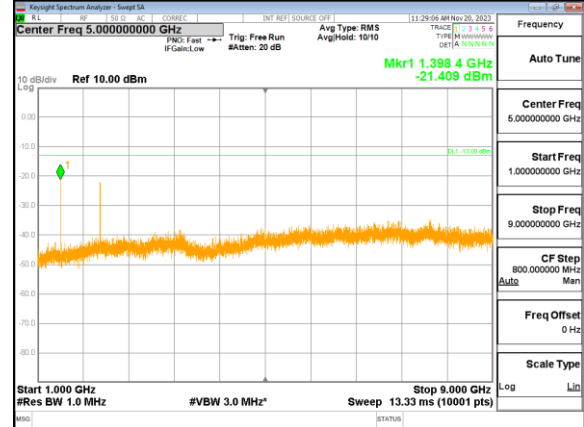

Highest channel

Test Mode: LTE Band 7 / 10MHz /1RB

Test Mode: LTE Band 7 / 10MHz /1RB

Lowest channel

Middle channel

Highest channel

Test Mode: LTE Band 7 / 15MHz /1RB

Lowest channel

Middle channel

Highest channel

Test Mode: LTE Band 7 / 20MHz / 1RB

Lowest channel

Middle channel

Highest channel

Test Mode: LTE Band 12 / 1.4MHz /1RB

Lowest channel

Middle channel

Highest channel

Test Mode: LTE Band 12 / 3MHz / 1RB

Lowest channel

Middle channel

Highest channel