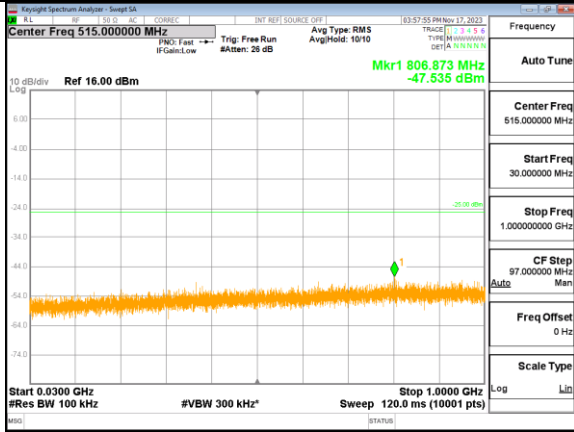

Highest channel

Test Mode: LTE Band 5/ 10MHz /1RB

Lowest channel

Middle channel

Highest channel

Test Mode: LTE Band 7 / 5MHz /1RB

Lowest channel

Middle channel

Highest channel

Test Mode: LTE Band 7 / 10MHz /1RB

Test Mode: LTE Band 7 / 10MHz /1RB

Lowest channel

Middle channel

Highest channel

Test Mode: LTE Band 7 / 15MHz /1RB

Lowest channel

Middle channel

Highest channel

Test Mode: LTE Band 7 / 20MHz / 1RB

Lowest channel

Middle channel

Highest channel

Test Mode: LTE Band 12 / 1.4MHz /1RB

Lowest channel