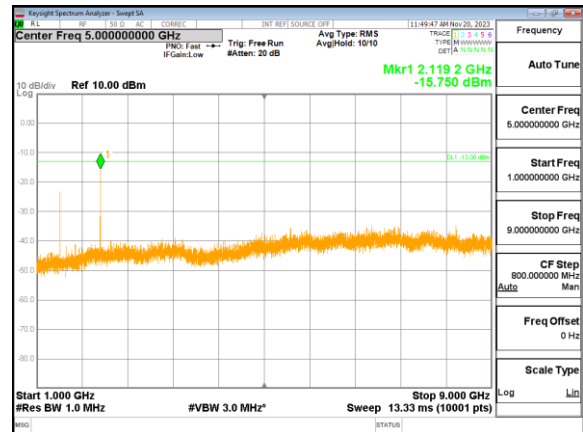

Highest channel

Test Mode: LTE Band 7 / 10MHz /1RB

Test Mode: LTE Band 7 / 10MHz /1RB

Lowest channel

Middle channel

Highest channel

Test Mode: LTE Band 7 / 15MHz /1RB

Lowest channel

Middle channel

Highest channel

Test Mode: LTE Band 7 / 20MHz / 1RB

Lowest channel

Middle channel

Highest channel

Test Mode: LTE Band 12 / 1.4MHz /1RB

Lowest channel

Middle channel

Highest channel

Test Mode: LTE Band 12 / 3MHz / 1RB

Lowest channel

Middle channel

Highest channel