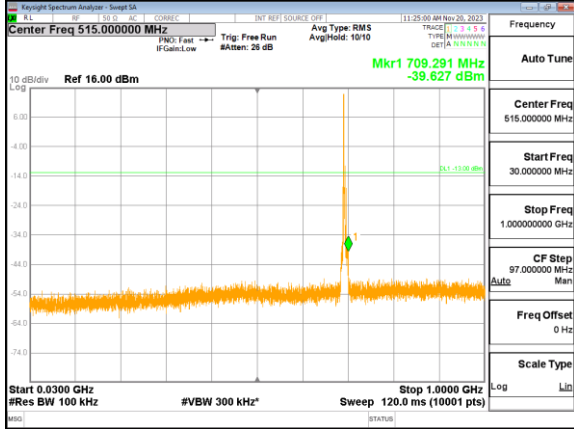

Highest channel

Test Mode: LTE Band 7 / 10MHz /1RB

Test Mode: LTE Band 7 / 10MHz /1RB

Lowest channel

Middle channel

Highest channel

Test Mode: LTE Band 7 / 15MHz /1RB

Lowest channel

Middle channel

Highest channel

Test Mode: LTE Band 7 / 20MHz / 1RB

Lowest channel

Middle channel

Highest channel

Test Mode: LTE Band 12 / 1.4MHz /1RB

Lowest channel

Middle channel

Highest channel

Test Mode: LTE Band 12 / 3MHz / 1RB

Lowest channel

Middle channel

Highest channel