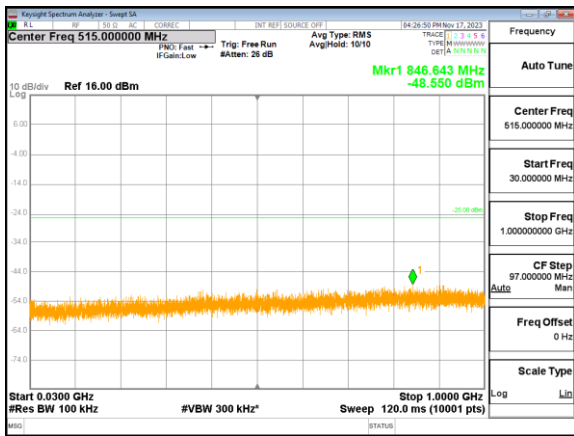

Highest channel

Test Mode: LTE Band 7 / 10MHz /1RB

Test Mode: LTE Band 7 / 10MHz /1RB

Lowest channel

Middle channel

Highest channel

Test Mode: LTE Band 7 / 15MHz /1RB

Lowest channel

Middle channel

Highest channel

Test Mode: LTE Band 7 / 20MHz / 1RB

Lowest channel

Middle channel

Highest channel

Test Mode: LTE Band 12 / 1.4MHz /1RB

Lowest channel

Middle channel

Highest channel

Test Mode: LTE Band 12 / 3MHz / 1RB

Lowest channel

Middle channel

Highest channel