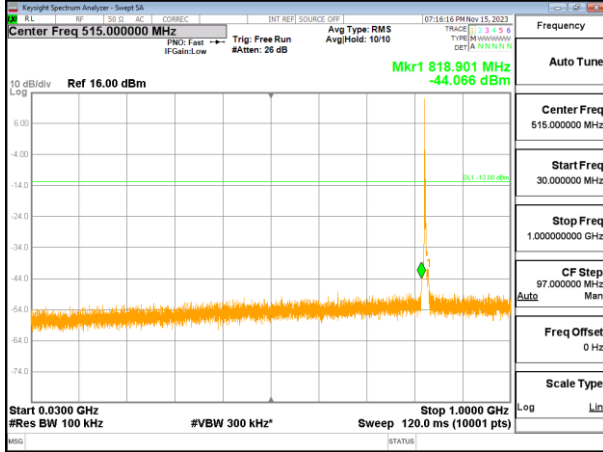

Test Mode: LTE Band 4 / 10MHz / 1RB

Lowest channel

Middle channel

Highest channel

Test Mode: LTE Band 4 / 15MHz /1RB

Test Mode: LTE Band 4 / 15MHz /1RB

Lowest channel

Middle channel

Highest channel

Test Mode: LTE Band 4 / 20MHz /1RB

Lowest channel

Middle channel

Highest channel

Test Mode: LTE Band 5 / 1.4MHz /1RB

Lowest channel

Middle channel

Highest channel

Test Mode: LTE Band 5 / 3MHz /1RB

Lowest channel

Middle channel

Highest channel

Test Mode: LTE Band 5 / 5MHz / 1RB

Lowest channel

Middle channel

Highest channel

Test Mode: LTE Band 5/ 10MHz /1RB

Lowest channel

Middle channel

Highest channel

Test Mode: LTE Band 7 / 5MHz /1RB

Lowest channel

Middle channel