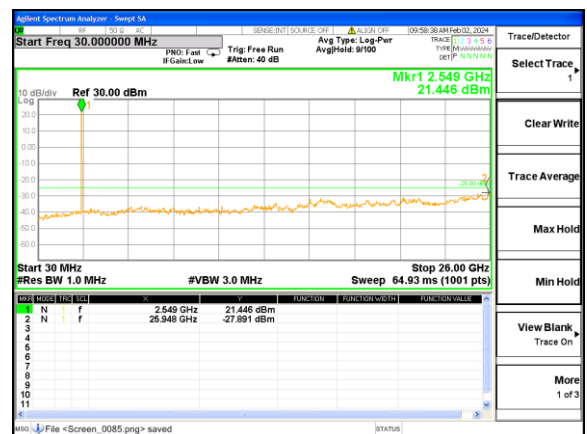

Highest channel

Test Mode: LTE Band 5/ 10MHz /1RB

Lowest channel

Middle channel

Highest channel

Test Mode: LTE Band 7 / 5MHz /1RB

Lowest channel

Middle channel

Highest channel

Test Mode: LTE Band 7 / 10MHz /1RB

Test Mode: LTE Band 7 / 10MHz /1RB

Lowest channel

Middle channel

Highest channel

Test Mode: LTE Band 7 / 15MHz /1RB

Lowest channel

Middle channel

Highest channel

Test Mode: LTE Band 7 / 20MHz / 1RB

Lowest channel

Middle channel

Highest channel

Test Mode: LTE Band 12 / 1.4MHz /1RB

Lowest channel

Middle channel

Highest channel

Test Mode: LTE Band 12 / 3MHz / 1RB

Lowest channel

Middle channel

Highest channel