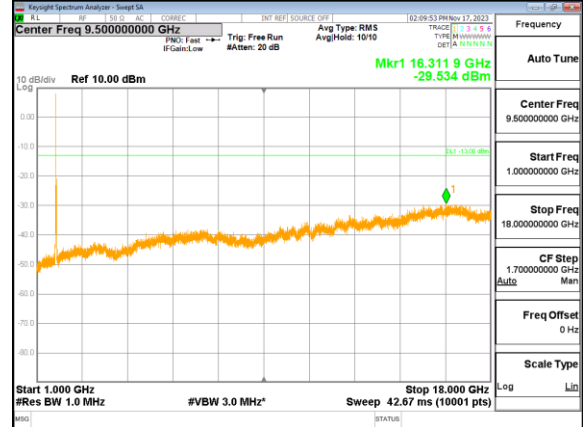

Test Mode: LTE Band 4 / 10MHz / 1RB

Lowest channel

Middle channel

Highest channel

Test Mode: LTE Band 4 / 15MHz /1RB

Test Mode: LTE Band 4 / 15MHz /1RB

Lowest channel

Middle channel

Highest channel

Test Mode: LTE Band 4 / 20MHz /1RB

Lowest channel

Middle channel

Highest channel

Test Mode: LTE Band 5 / 1.4MHz /1RB

Lowest channel

Middle channel

Highest channel

Test Mode: LTE Band 5 / 3MHz /1RB

Lowest channel

Middle channel

Highest channel

Test Mode: LTE Band 5 / 5MHz / 1RB

Lowest channel

Middle channel

Highest channel

Test Mode: LTE Band 5/ 10MHz /1RB

Lowest channel

Middle channel

Highest channel

Test Mode: LTE Band 7 / 5MHz /1RB

Lowest channel

Middle channel