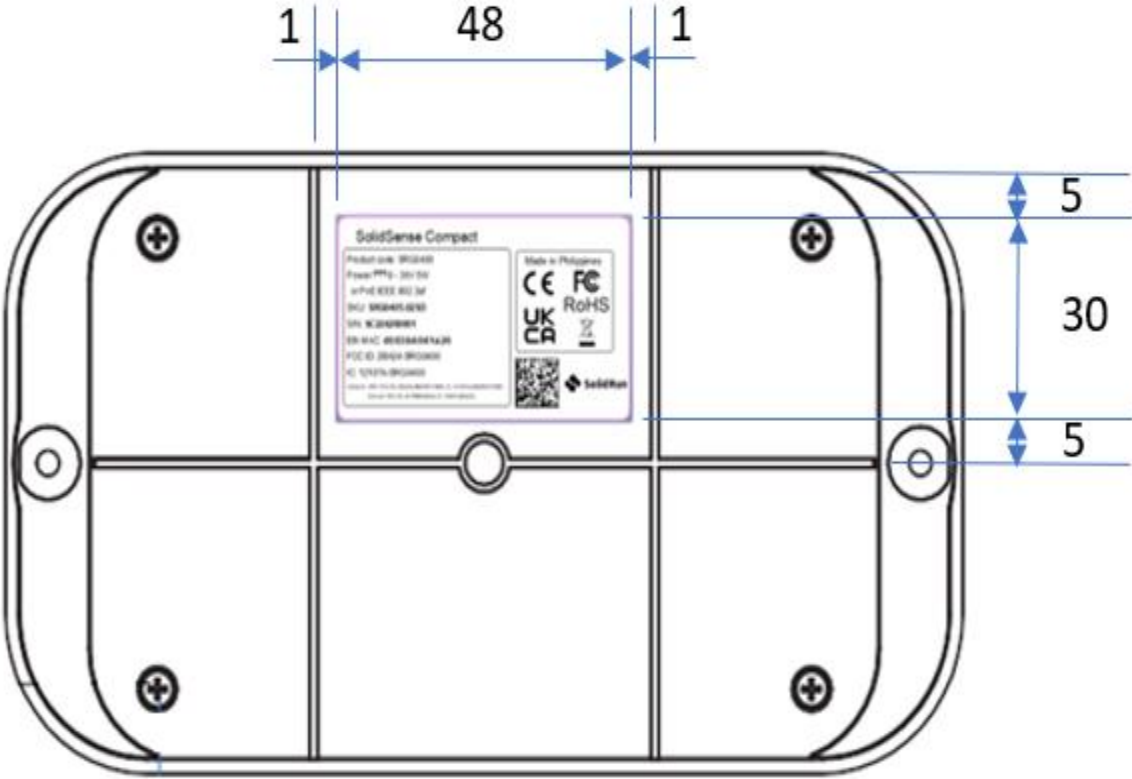

Product label position:

Bottom side of SRG0400