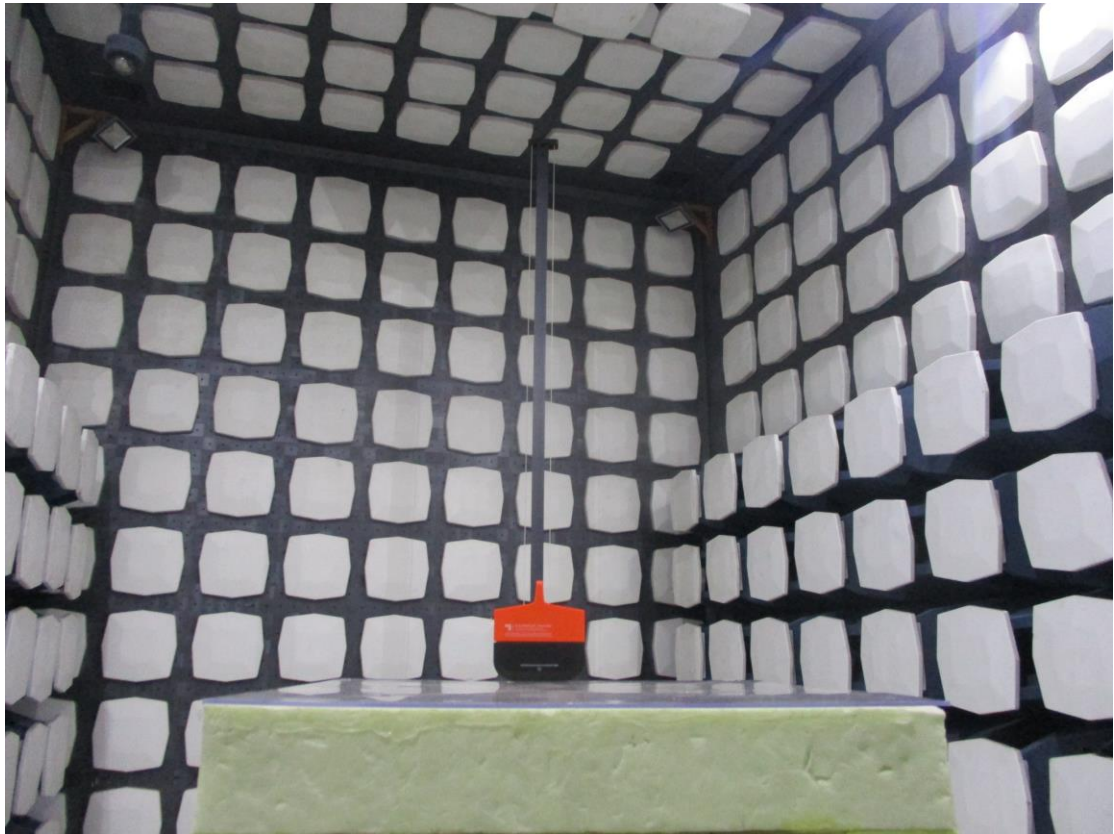

Radiated Photos

Up to 1GHz
(The EUT placed at the center of the turntable)

Above 1GHz
(The EUT placed at the center of the turntable)