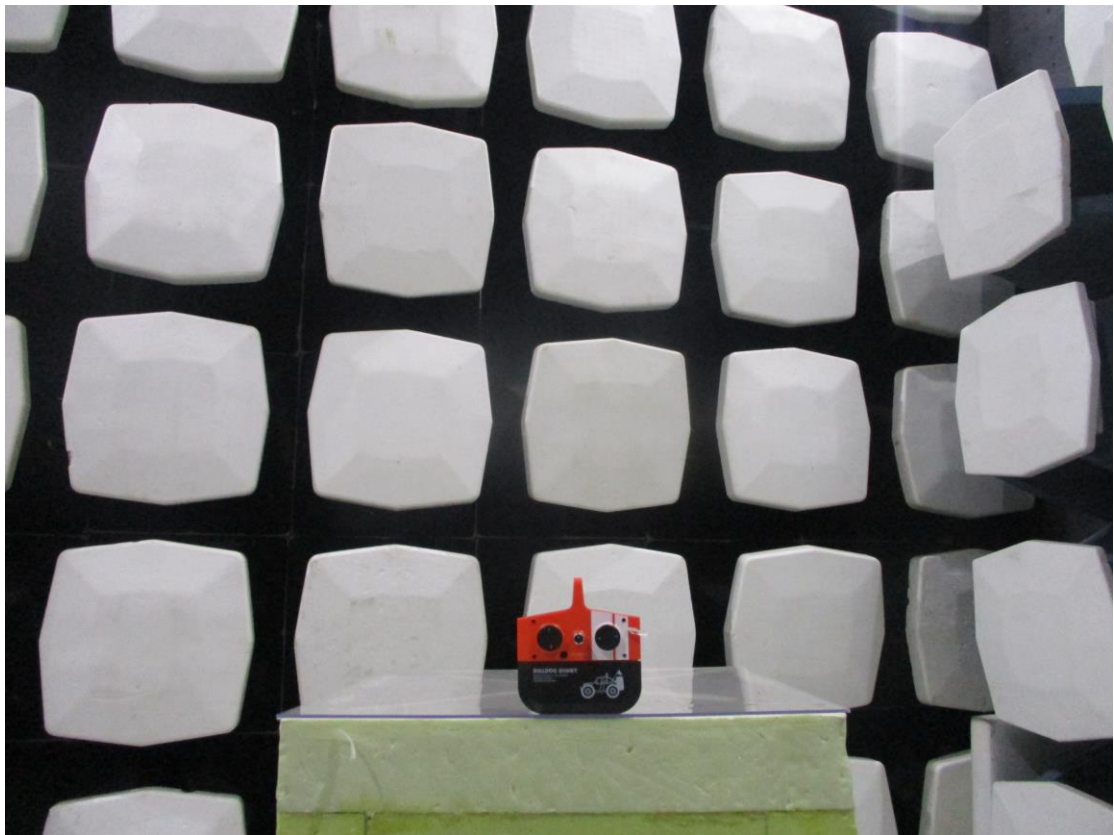

Radiated Photos

Up to 1GHz
(The EUT placed at the center of the turntable)

Above 1GHz
(The EUT placed at the center of the turntable)