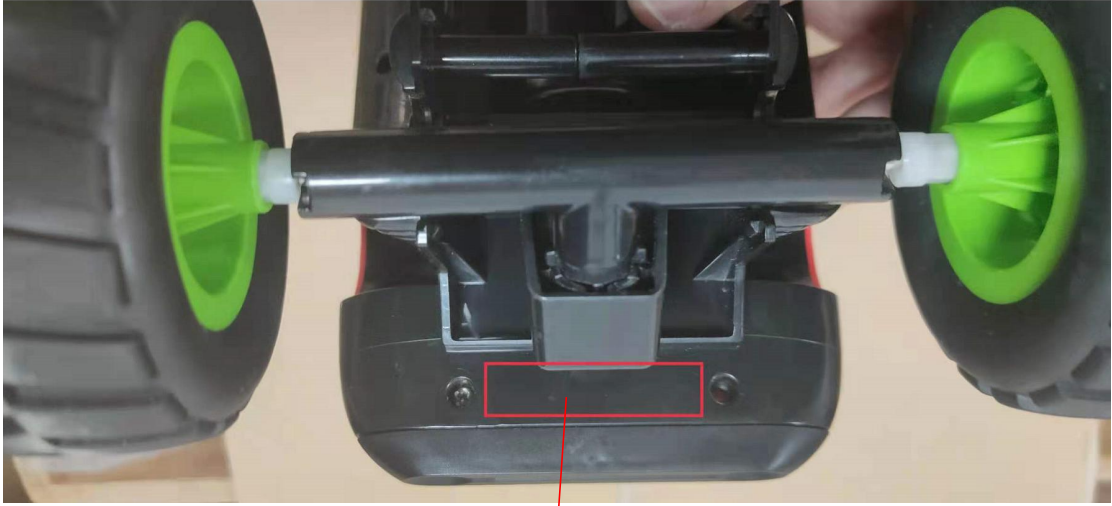

FCC ID Label RX

FCC ID: 2AZYUAW2021A2GR

SIZE: 40 mm W * 10 mm H