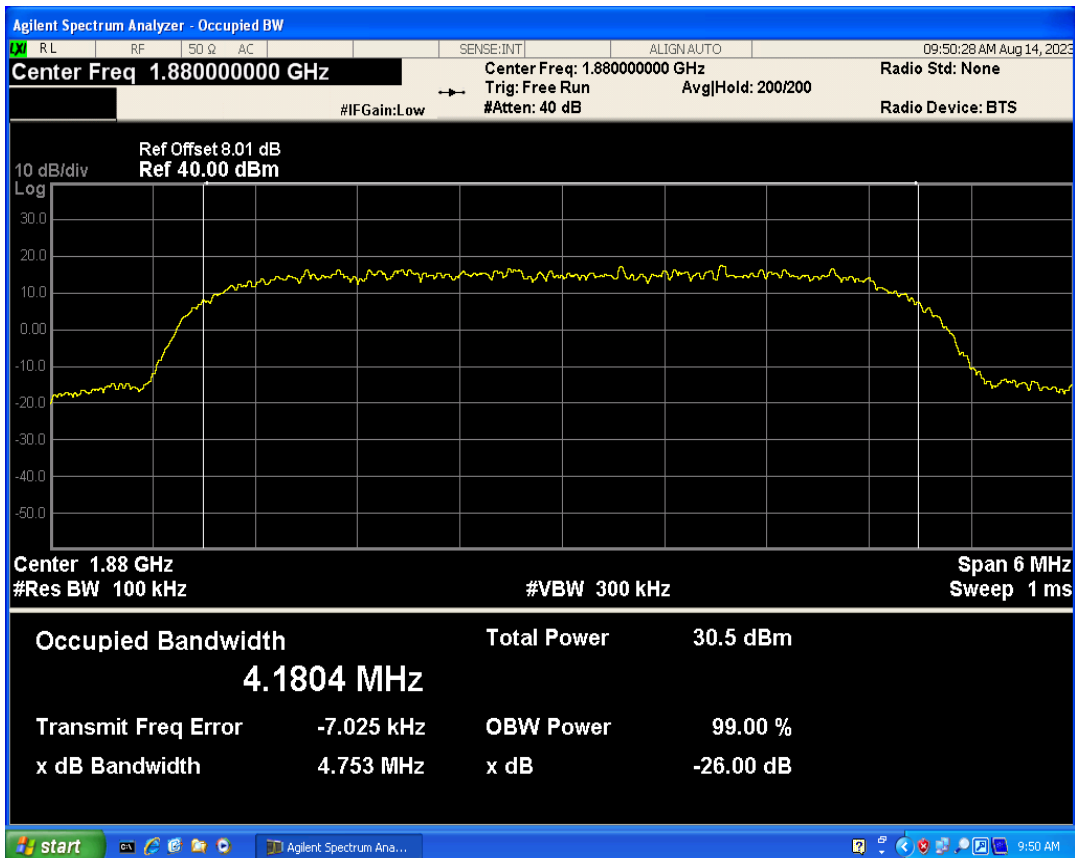

WCDMA Band2 Channel=9400