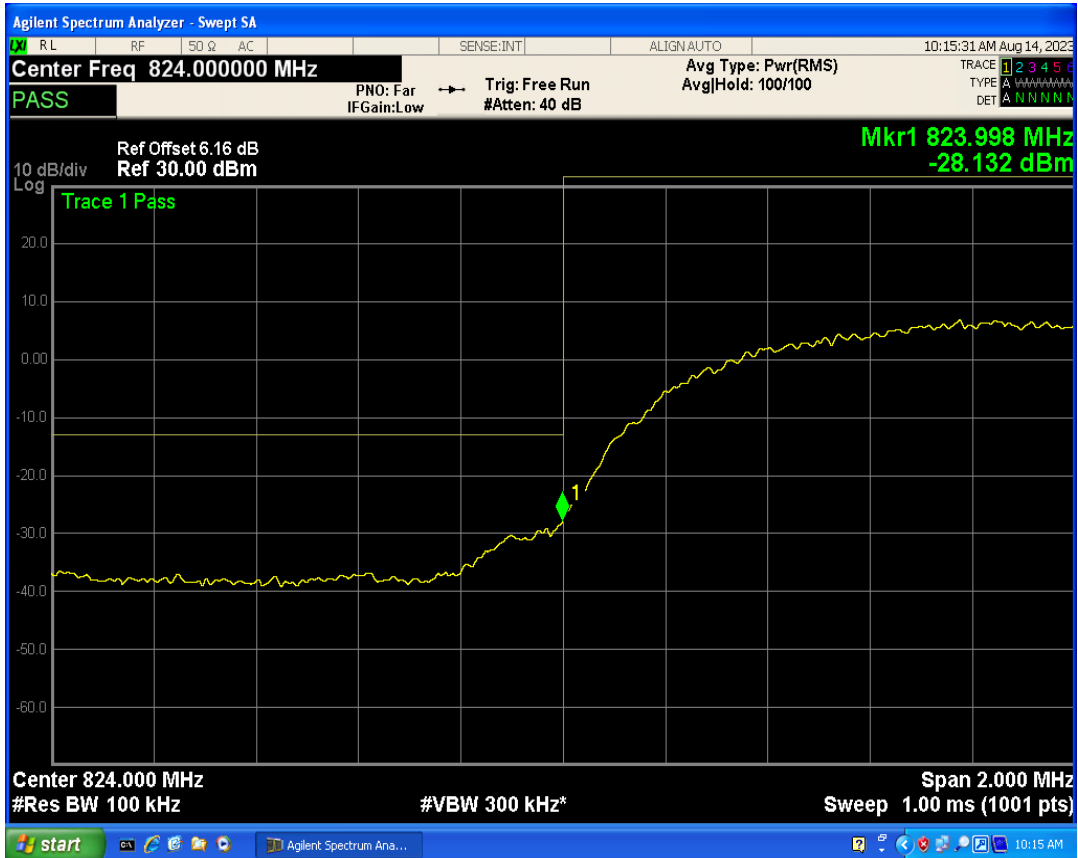

WCDMA Band5 Channel=4233

05 Band edge

Band	Channel	Frequency (MHz)	Spur Freq (MHz)	Spur Level (dBm)	Limit (dBm)	Verdict
WCDMA Band2	9262	1852.4	1850.00	-25.64	-13	PASS
WCDMA Band2	9538	1907.6	1910.00	-21.28	-13	PASS
WCDMA Band4	1312	1712.4	1709.99	-24.88	-13	PASS
WCDMA Band4	1513	1752.6	1755.01	-23.63	-13	PASS
WCDMA Band5	4132	826.4	824.00	-28.13	-13	PASS
WCDMA Band5	4233	846.6	849.00	-27.30	-13	PASS

WCDMA Band2 Channel=9262

WCDMA Band2 Channel=9538

WCDMA Band4 Channel=1312

WCDMA Band4 Channel=1513

WCDMA Band5 Channel=4132

WCDMA Band5 Channel=4233

06 Out-of-band emissions

Band	Channel	Frequency (MHz)	Spur Freq (MHz)	Spur Level (dBm)	Limit (dBm)	Verdict
WCDMA Band2	9262	1852.4	19938.09	-23.97	-13	PASS
WCDMA Band2	9400	1880	19997.50	-23.54	-13	PASS
WCDMA Band2	9538	1907.6	18930.61	-23.68	-13	PASS
WCDMA Band4	1312	1712.4	17985.03	-23.68	-13	PASS
WCDMA Band4	1413	1732.6	19706.94	-24.22	-13	PASS
WCDMA Band4	1513	1752.6	19603.60	-23.71	-13	PASS
WCDMA Band5	4132	826.4	7658.79	-28.95	-13	PASS
WCDMA Band5	4182	836.4	3153.60	-29.69	-13	PASS
WCDMA Band5	4233	846.6	3281.47	-29.52	-13	PASS

WCDMA Band2 Channel=9262

WCDMA Band2 Channel=9538

WCDMA Band2 Channel=9400

WCDMA Band4 Channel=1312

WCDMA Band4 Channel=1413

WCDMA Band4 Channel=1513

WCDMA Band5 Channel=4132

WCDMA Band5 Channel=4182