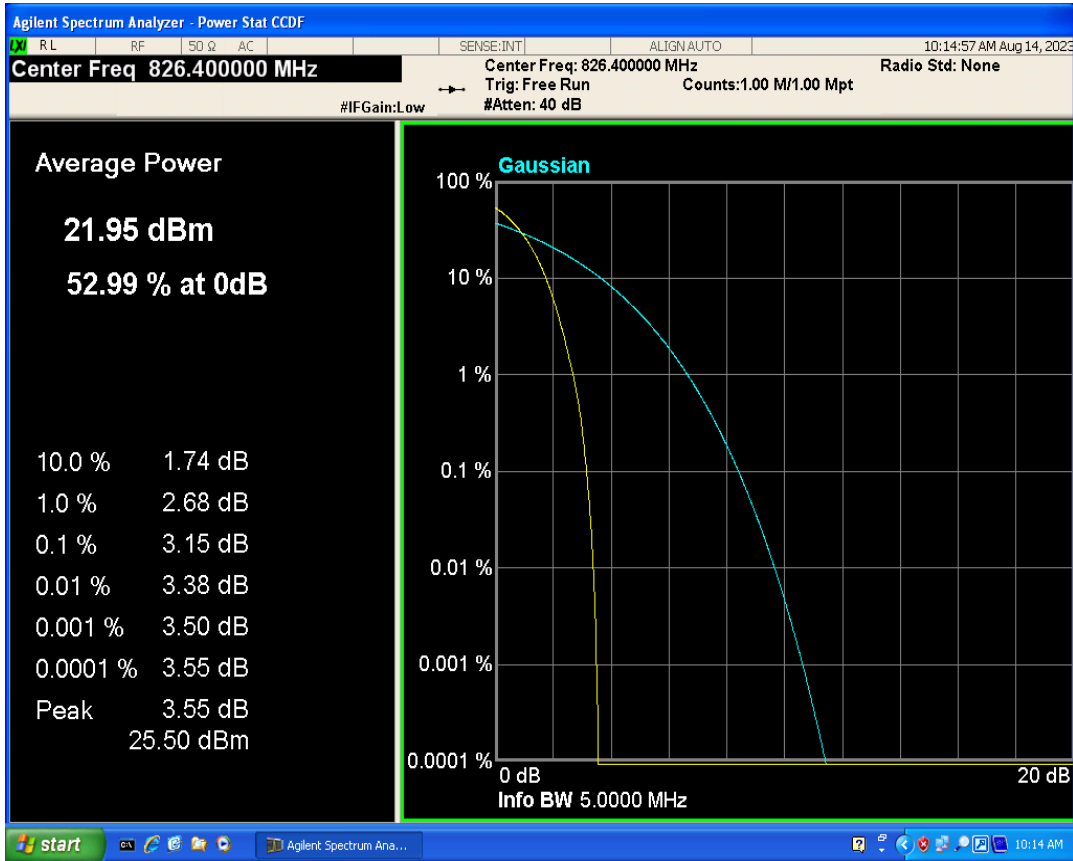

WCDMA Band2 Channel=9262

WCDMA Band2 Channel=9400

WCDMA Band2 Channel=9538

WCDMA Band4 Channel=1312

WCDMA Band4 Channel=1413

WCDMA Band4 Channel=1513

WCDMA Band5 Channel=4132

WCDMA Band5 Channel=4182