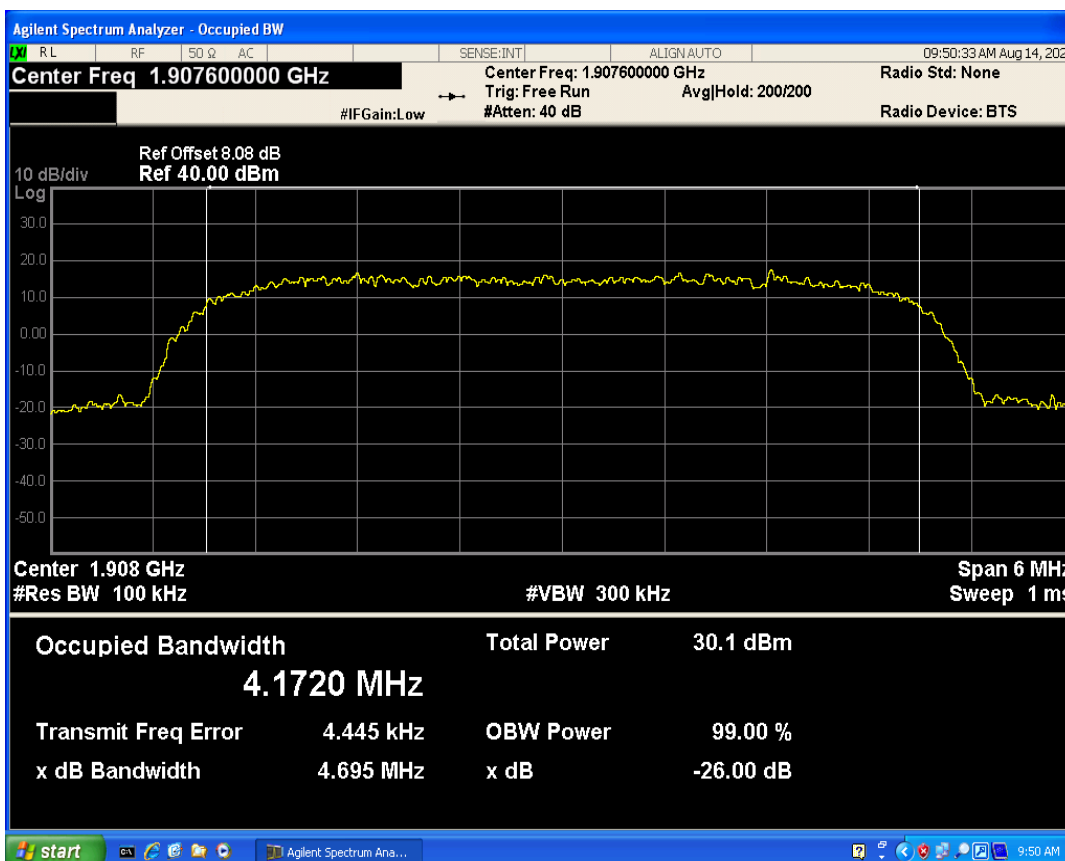

WCDMA Band5 Channel=4233

**04 Occupied bandwidth**

Band	Channel	Frequency (MHz)	99% OBW (kHz)	-26dB EBW (kHz)	Verdict
WCDMA Band2	9262	1852.4	4150.089	4670.912	PASS
WCDMA Band2	9400	1880	4180.369	4752.914	PASS
WCDMA Band2	9538	1907.6	4171.952	4695.488	PASS
WCDMA Band4	1312	1712.4	4145.776	4686.276	PASS
WCDMA Band4	1413	1732.6	4147.054	4637.890	PASS
WCDMA Band4	1513	1752.6	4156.581	4670.930	PASS
WCDMA Band5	4132	826.4	4148.030	4656.620	PASS
WCDMA Band5	4182	836.4	4146.438	4673.085	PASS
WCDMA Band5	4233	846.6	4150.112	4662.442	PASS

WCDMA Band2 Channel=9262

WCDMA Band2 Channel=9400

WCDMA Band2 Channel=9538

WCDMA Band4 Channel=1312

WCDMA Band4 Channel=1413

WCDMA Band4 Channel=1513

WCDMA Band5 Channel=4132

WCDMA Band5 Channel=4182