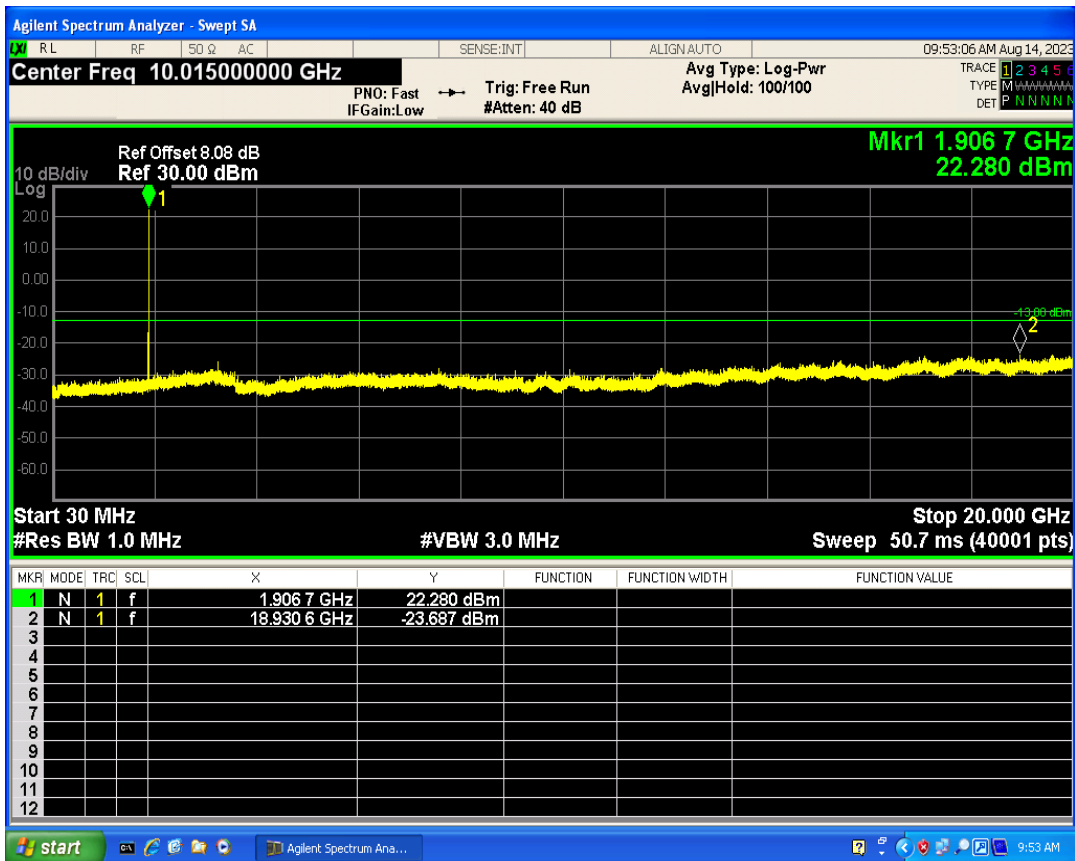

WCDMA Band2 Channel=9262

WCDMA Band2 Channel=9538

WCDMA Band4 Channel=1312

WCDMA Band4 Channel=1513

WCDMA Band5 Channel=4132

WCDMA Band5 Channel=4233

06 Out-of-band emissions

Band	Channel	Frequency (MHz)	Spur Freq (MHz)	Spur Level (dBm)	Limit (dBm)	Verdict
WCDMA Band2	9262	1852.4	19938.09	-23.97	-13	PASS
WCDMA Band2	9400	1880	19997.50	-23.54	-13	PASS
WCDMA Band2	9538	1907.6	18930.61	-23.68	-13	PASS
WCDMA Band4	1312	1712.4	17985.03	-23.68	-13	PASS
WCDMA Band4	1413	1732.6	19706.94	-24.22	-13	PASS
WCDMA Band4	1513	1752.6	19603.60	-23.71	-13	PASS
WCDMA Band5	4132	826.4	7658.79	-28.95	-13	PASS
WCDMA Band5	4182	836.4	3153.60	-29.69	-13	PASS
WCDMA Band5	4233	846.6	3281.47	-29.52	-13	PASS

WCDMA Band2 Channel=9262

WCDMA Band2 Channel=9538

WCDMA Band2 Channel=9400

WCDMA Band4 Channel=1312

WCDMA Band4 Channel=1413

WCDMA Band4 Channel=1513

WCDMA Band5 Channel=4132

WCDMA Band5 Channel=4182