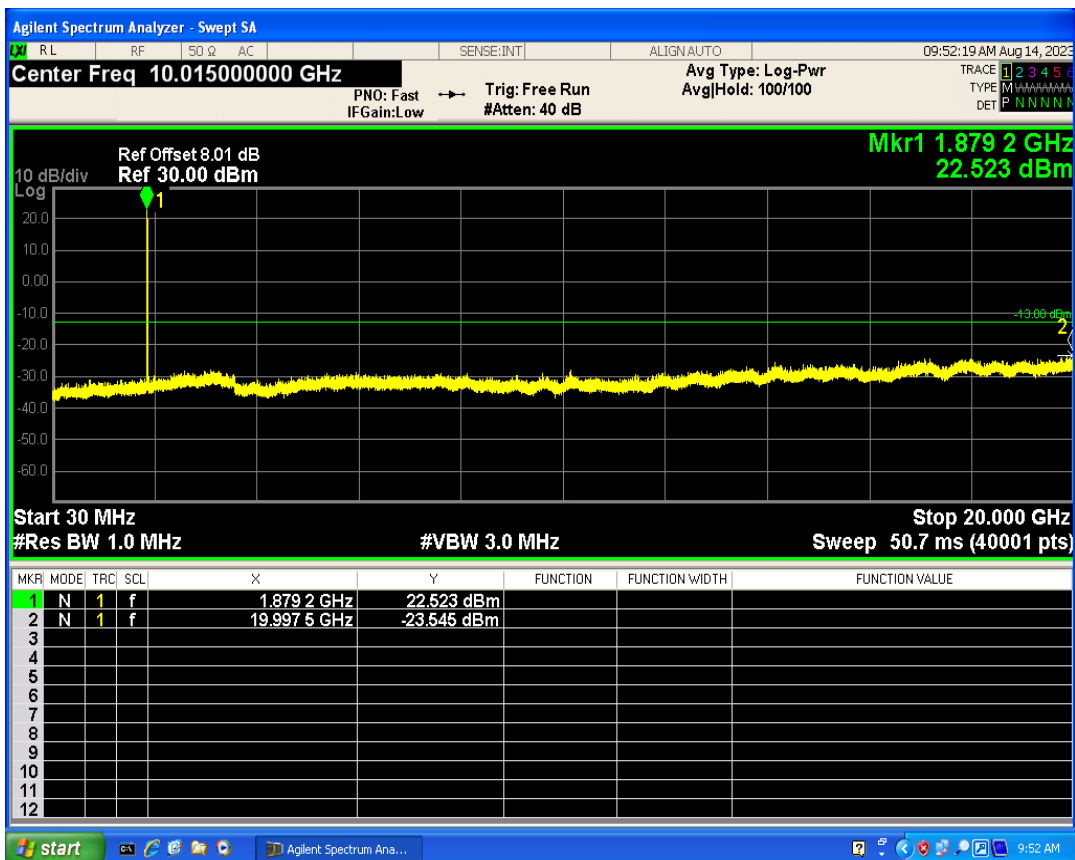

WCDMA Band2 Channel=9262

WCDMA Band2 Channel=9538

WCDMA Band4 Channel=1312

WCDMA Band4 Channel=1513

WCDMA Band5 Channel=4132

WCDMA Band5 Channel=4233

06 Out-of-band emissions

Band	Channel	Frequency (MHz)	Spur Freq (MHz)	Spur Level (dBm)	Limit (dBm)	Verdict
WCDMA Band2	9262	1852.4	19938.09	-23.97	-13	PASS
WCDMA Band2	9400	1880	19997.50	-23.54	-13	PASS
WCDMA Band2	9538	1907.6	18930.61	-23.68	-13	PASS
WCDMA Band4	1312	1712.4	17985.03	-23.68	-13	PASS
WCDMA Band4	1413	1732.6	19706.94	-24.22	-13	PASS
WCDMA Band4	1513	1752.6	19603.60	-23.71	-13	PASS
WCDMA Band5	4132	826.4	7658.79	-28.95	-13	PASS
WCDMA Band5	4182	836.4	3153.60	-29.69	-13	PASS
WCDMA Band5	4233	846.6	3281.47	-29.52	-13	PASS

WCDMA Band2 Channel=9262

WCDMA Band2 Channel=9538

WCDMA Band2 Channel=9400

WCDMA Band4 Channel=1312

WCDMA Band4 Channel=1413

WCDMA Band4 Channel=1513

WCDMA Band5 Channel=4132

WCDMA Band5 Channel=4182