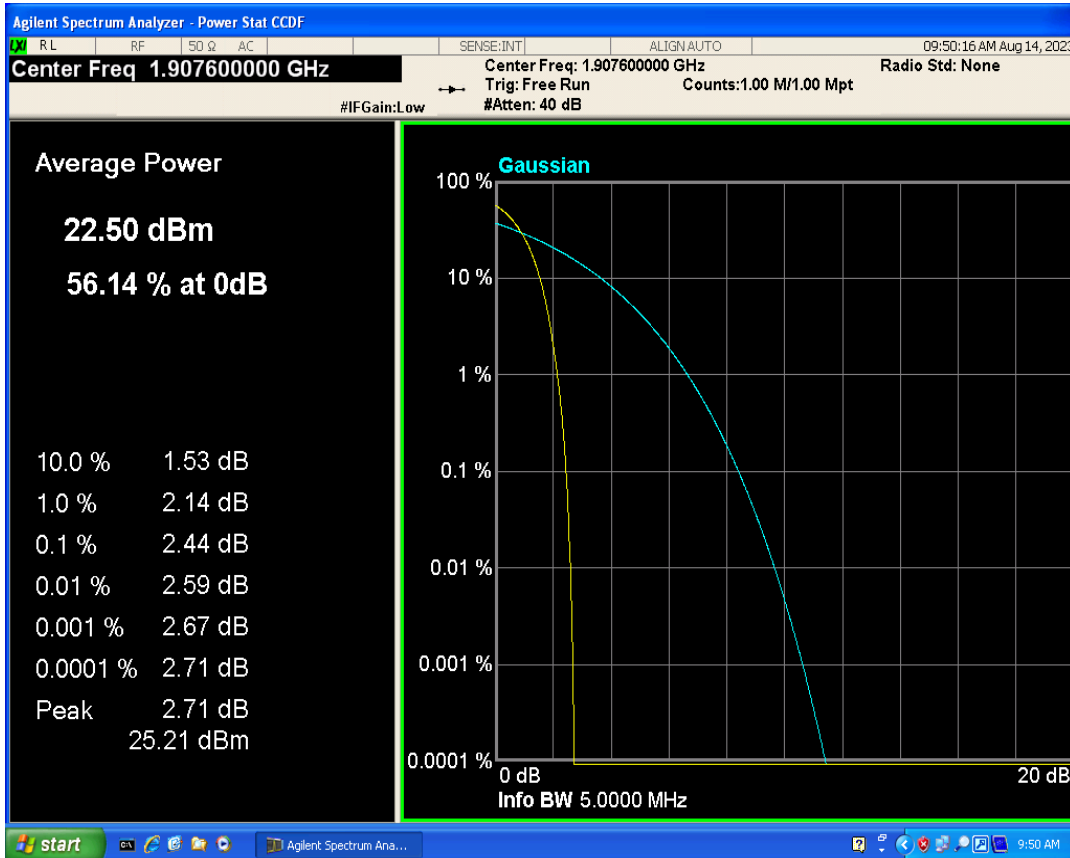

**03 Peak-to-Average Ratio**

Band	Channel	Frequency (MHz)	Result (dB)	high Limit (dB)	Verdict
WCDMA Band2	9262	1852.4	2.98	13	PASS
WCDMA Band2	9400	1880	2.27	13	PASS
WCDMA Band2	9538	1907.6	2.44	13	PASS
WCDMA Band4	1312	1712.4	2.78	13	PASS
WCDMA Band4	1413	1732.6	3.06	13	PASS
WCDMA Band4	1513	1752.6	2.72	13	PASS
WCDMA Band5	4132	826.4	3.15	13	PASS
WCDMA Band5	4182	836.4	3.20	13	PASS
WCDMA Band5	4233	846.6	2.90	13	PASS

WCDMA Band2 Channel=9262

WCDMA Band2 Channel=9400

WCDMA Band2 Channel=9538

WCDMA Band4 Channel=1312

WCDMA Band4 Channel=1413

WCDMA Band4 Channel=1513

WCDMA Band5 Channel=4132

WCDMA Band5 Channel=4182