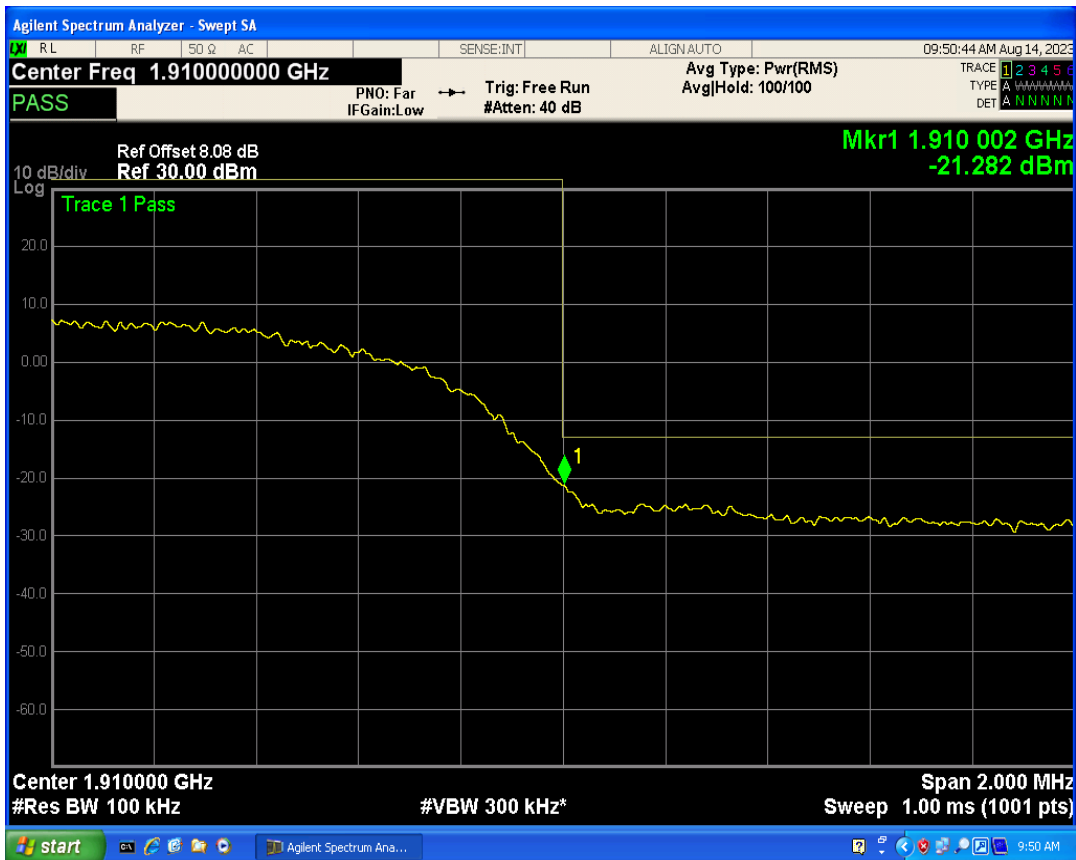

WCDMA Band5 Channel=4233

05 Band edge

Band	Channel	Frequency (MHz)	Spur Freq (MHz)	Spur Level (dBm)	Limit (dBm)	Verdict
WCDMA Band2	9262	1852.4	1850.00	-25.64	-13	PASS
WCDMA Band2	9538	1907.6	1910.00	-21.28	-13	PASS
WCDMA Band4	1312	1712.4	1709.99	-24.88	-13	PASS
WCDMA Band4	1513	1752.6	1755.01	-23.63	-13	PASS
WCDMA Band5	4132	826.4	824.00	-28.13	-13	PASS
WCDMA Band5	4233	846.6	849.00	-27.30	-13	PASS

WCDMA Band2 Channel=9262

WCDMA Band2 Channel=9538

WCDMA Band4 Channel=1312

WCDMA Band4 Channel=1513

WCDMA Band5 Channel=4132

WCDMA Band5 Channel=4233

06 Out-of-band emissions

Band	Channel	Frequency (MHz)	Spur Freq (MHz)	Spur Level (dBm)	Limit (dBm)	Verdict
WCDMA Band2	9262	1852.4	19938.09	-23.97	-13	PASS
WCDMA Band2	9400	1880	19997.50	-23.54	-13	PASS
WCDMA Band2	9538	1907.6	18930.61	-23.68	-13	PASS
WCDMA Band4	1312	1712.4	17985.03	-23.68	-13	PASS
WCDMA Band4	1413	1732.6	19706.94	-24.22	-13	PASS
WCDMA Band4	1513	1752.6	19603.60	-23.71	-13	PASS
WCDMA Band5	4132	826.4	7658.79	-28.95	-13	PASS
WCDMA Band5	4182	836.4	3153.60	-29.69	-13	PASS
WCDMA Band5	4233	846.6	3281.47	-29.52	-13	PASS