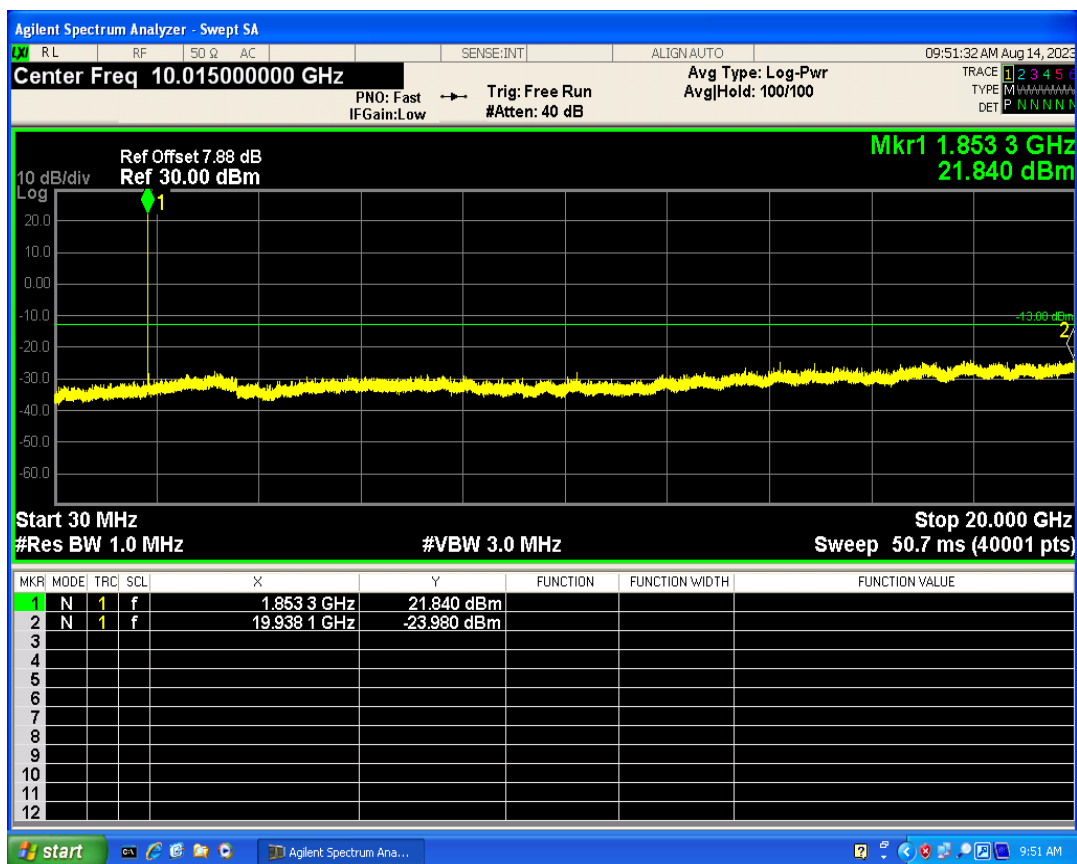

WCDMA Band2 Channel=9262

WCDMA Band2 Channel=9538

WCDMA Band4 Channel=1312

WCDMA Band4 Channel=1513

WCDMA Band5 Channel=4132

WCDMA Band5 Channel=4233

06 Out-of-band emissions

Band	Channel	Frequency (MHz)	Spur Freq (MHz)	Spur Level (dBm)	Limit (dBm)	Verdict
WCDMA Band2	9262	1852.4	19938.09	-23.97	-13	PASS
WCDMA Band2	9400	1880	19997.50	-23.54	-13	PASS
WCDMA Band2	9538	1907.6	18930.61	-23.68	-13	PASS
WCDMA Band4	1312	1712.4	17985.03	-23.68	-13	PASS
WCDMA Band4	1413	1732.6	19706.94	-24.22	-13	PASS
WCDMA Band4	1513	1752.6	19603.60	-23.71	-13	PASS
WCDMA Band5	4132	826.4	7658.79	-28.95	-13	PASS
WCDMA Band5	4182	836.4	3153.60	-29.69	-13	PASS
WCDMA Band5	4233	846.6	3281.47	-29.52	-13	PASS

WCDMA Band2 Channel=9262

WCDMA Band2 Channel=9538

WCDMA Band2 Channel=9400

WCDMA Band4 Channel=1312

WCDMA Band4 Channel=1413

WCDMA Band4 Channel=1513

WCDMA Band5 Channel=4132

WCDMA Band5 Channel=4182