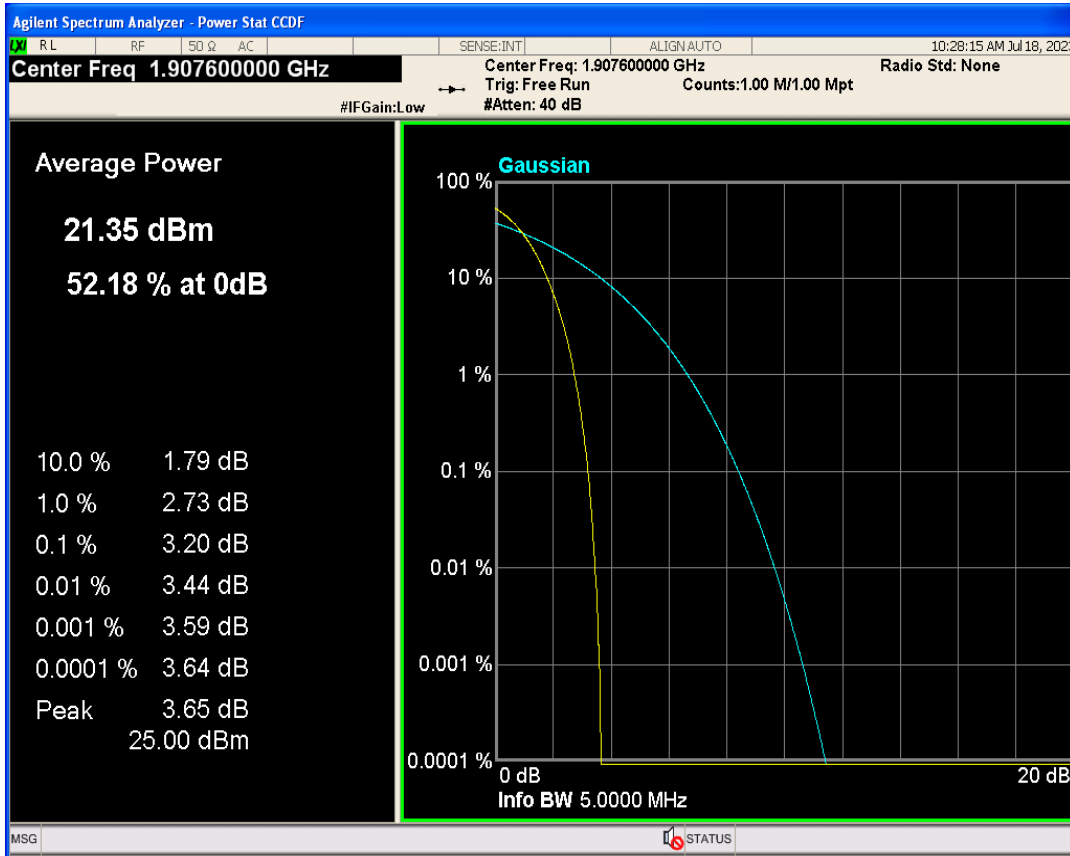

03 Peak-to-Average Ratio

Band	Channel	Frequency (MHz)	Result (dB)	high Limit (dB)	Verdict
WCDMA Band2	9262	1852.4	3.20	13	PASS
WCDMA Band2	9400	1880	3.20	13	PASS
WCDMA Band2	9538	1907.6	3.20	13	PASS
WCDMA Band4	1312	1712.4	3.27	13	PASS
WCDMA Band4	1413	1732.6	3.20	13	PASS
WCDMA Band4	1513	1752.6	3.15	13	PASS
WCDMA Band5	4132	826.4	3.27	13	PASS
WCDMA Band5	4182	836.4	3.27	13	PASS
WCDMA Band5	4233	846.6	3.18	13	PASS

WCDMA Band2 Channel=9262

WCDMA Band2 Channel=9400

WCDMA Band2 Channel=9538

WCDMA Band4 Channel=1312

WCDMA Band4 Channel=1413

WCDMA Band4 Channel=1513

WCDMA Band5 Channel=4132

04 Occupied bandwidth