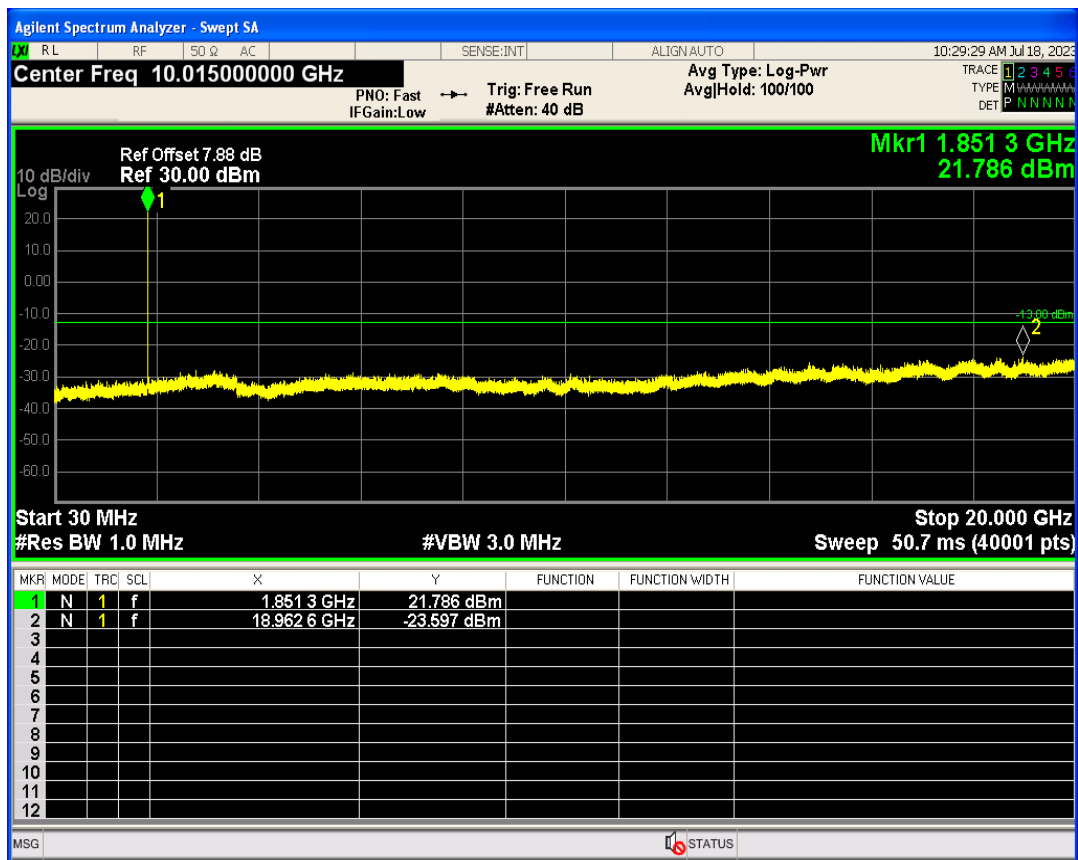

WCDMA Band2 Channel=9262

WCDMA Band2 Channel=9538

WCDMA Band4 Channel=1312

WCDMA Band4 Channel=1513

WCDMA Band5 Channel=4233

WCDMA Band5 Channel=4132

06 Out-of-band emissions

Band	Channel	Frequency (MHz)	Spur Freq (MHz)	Spur Level (dBm)	Limit (dBm)	Verdict
WCDMA Band2	9262	1852.4	18962.56	-23.59	-13	PASS
WCDMA Band2	9400	1880	19899.65	-23.70	-13	PASS
WCDMA Band2	9538	1907.6	19737.39	-23.35	-13	PASS
WCDMA Band4	1312	1712.4	18455.32	-24.14	-13	PASS
WCDMA Band4	1413	1732.6	19835.25	-24.10	-13	PASS
WCDMA Band4	1513	1752.6	18474.79	-23.83	-13	PASS
WCDMA Band5	4132	826.4	3139.89	-30.25	-13	PASS
WCDMA Band5	4182	836.4	7661.79	-29.79	-13	PASS
WCDMA Band5	4233	846.6	3159.33	-30.07	-13	PASS

WCDMA Band2 Channel=9262

WCDMA Band2 Channel=9400

WCDMA Band2 Channel=9538

WCDMA Band4 Channel=1312

WCDMA Band4 Channel=1413

WCDMA Band4 Channel=1513

WCDMA Band5 Channel=4132

WCDMA Band5 Channel=4182