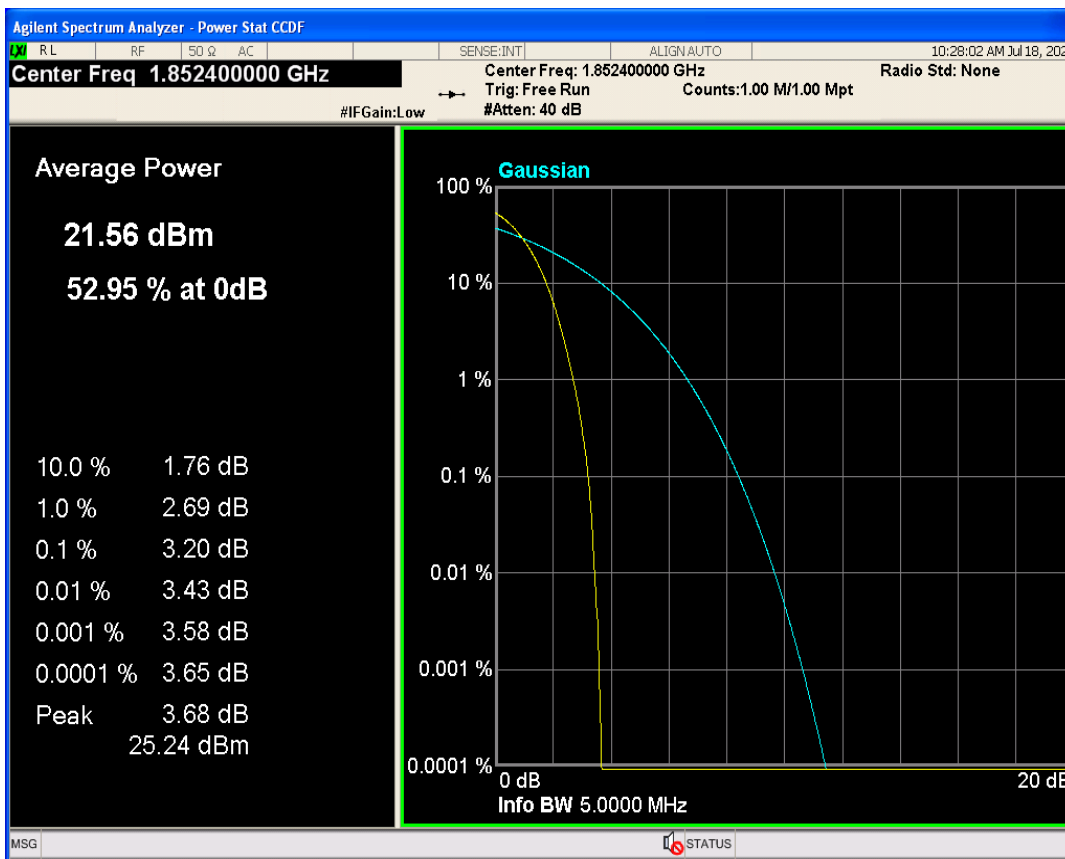

WCDMA Band2 Channel=9400