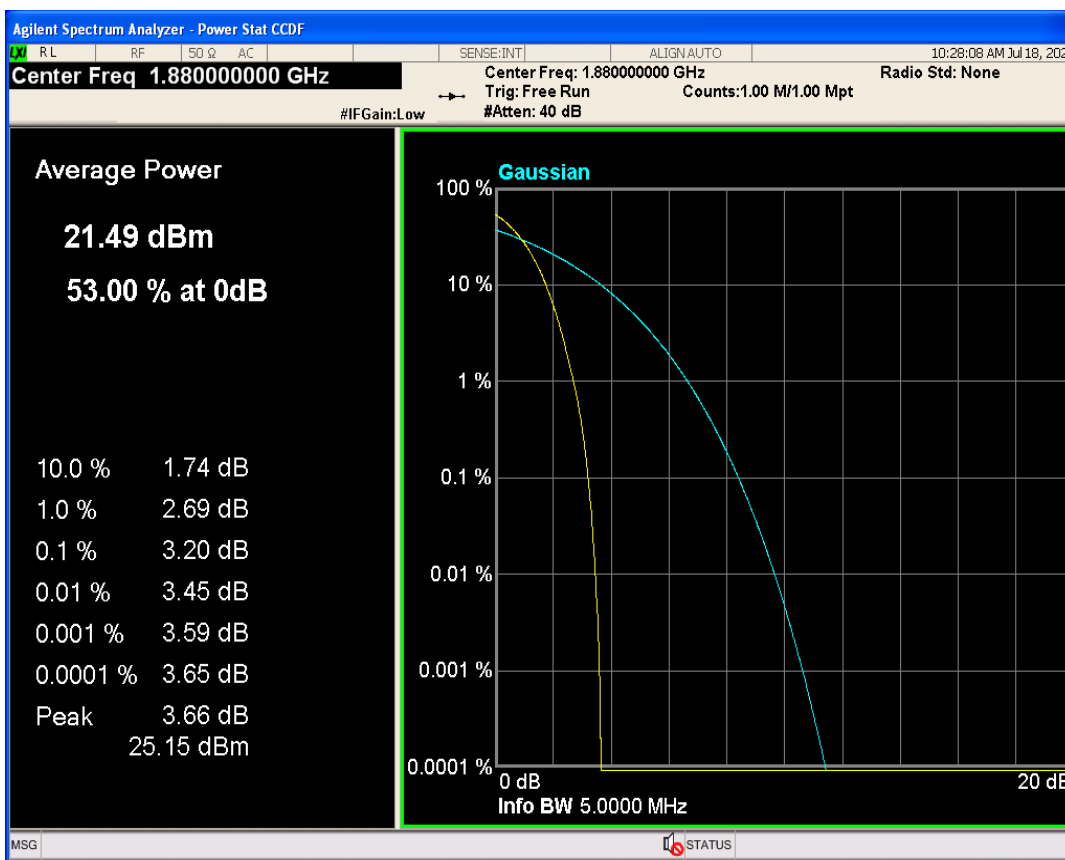

WCDMA Band2 Channel=9538