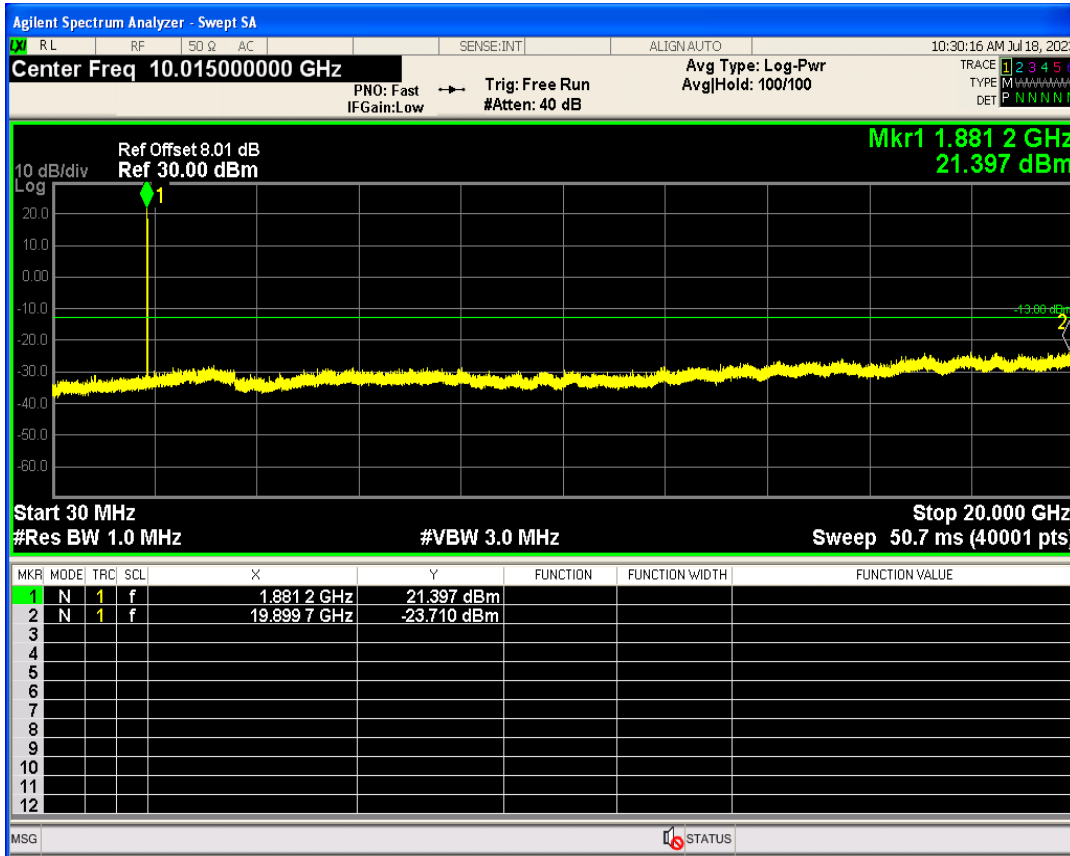

WCDMA Band2 Channel=9262

WCDMA Band2 Channel=9538

WCDMA Band4 Channel=1312

WCDMA Band4 Channel=1513

WCDMA Band5 Channel=4233

WCDMA Band5 Channel=4132

06 Out-of-band emissions

Band	Channel	Frequency (MHz)	Spur Freq (MHz)	Spur Level (dBm)	Limit (dBm)	Verdict
WCDMA Band2	9262	1852.4	18962.56	-23.59	-13	PASS
WCDMA Band2	9400	1880	19899.65	-23.70	-13	PASS
WCDMA Band2	9538	1907.6	19737.39	-23.35	-13	PASS
WCDMA Band4	1312	1712.4	18455.32	-24.14	-13	PASS
WCDMA Band4	1413	1732.6	19835.25	-24.10	-13	PASS
WCDMA Band4	1513	1752.6	18474.79	-23.83	-13	PASS
WCDMA Band5	4132	826.4	3139.89	-30.25	-13	PASS
WCDMA Band5	4182	836.4	7661.79	-29.79	-13	PASS
WCDMA Band5	4233	846.6	3159.33	-30.07	-13	PASS

WCDMA Band2 Channel=9262

WCDMA Band2 Channel=9400

WCDMA Band2 Channel=9538

WCDMA Band4 Channel=1312

WCDMA Band4 Channel=1413

WCDMA Band4 Channel=1513

WCDMA Band5 Channel=4132

WCDMA Band5 Channel=4182