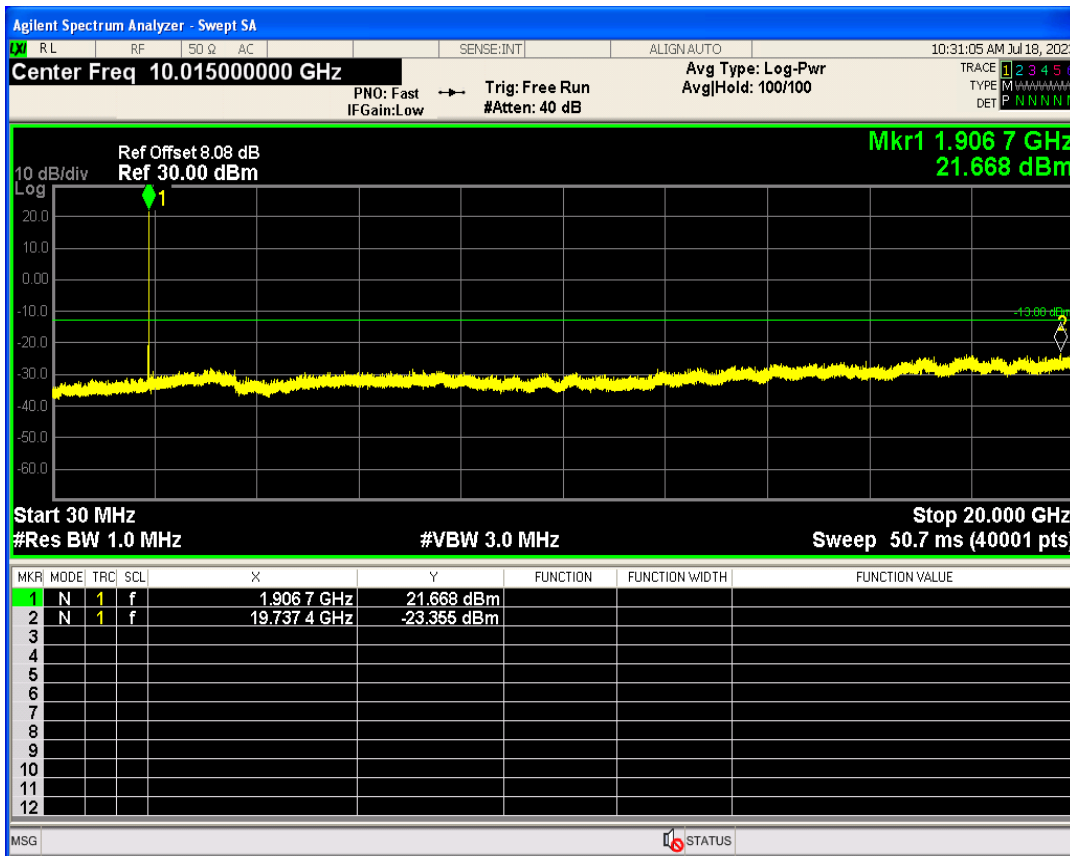

WCDMA Band2 Channel=9262

WCDMA Band2 Channel=9538

WCDMA Band4 Channel=1312

WCDMA Band4 Channel=1513

WCDMA Band5 Channel=4233

WCDMA Band5 Channel=4132

06 Out-of-band emissions

Band	Channel	Frequency (MHz)	Spur Freq (MHz)	Spur Level (dBm)	Limit (dBm)	Verdict
WCDMA Band2	9262	1852.4	18962.56	-23.59	-13	PASS
WCDMA Band2	9400	1880	19899.65	-23.70	-13	PASS
WCDMA Band2	9538	1907.6	19737.39	-23.35	-13	PASS
WCDMA Band4	1312	1712.4	18455.32	-24.14	-13	PASS
WCDMA Band4	1413	1732.6	19835.25	-24.10	-13	PASS
WCDMA Band4	1513	1752.6	18474.79	-23.83	-13	PASS
WCDMA Band5	4132	826.4	3139.89	-30.25	-13	PASS
WCDMA Band5	4182	836.4	7661.79	-29.79	-13	PASS
WCDMA Band5	4233	846.6	3159.33	-30.07	-13	PASS

WCDMA Band2 Channel=9262

WCDMA Band2 Channel=9400

WCDMA Band2 Channel=9538

WCDMA Band4 Channel=1312

WCDMA Band4 Channel=1413

WCDMA Band4 Channel=1513

WCDMA Band5 Channel=4132

WCDMA Band5 Channel=4182