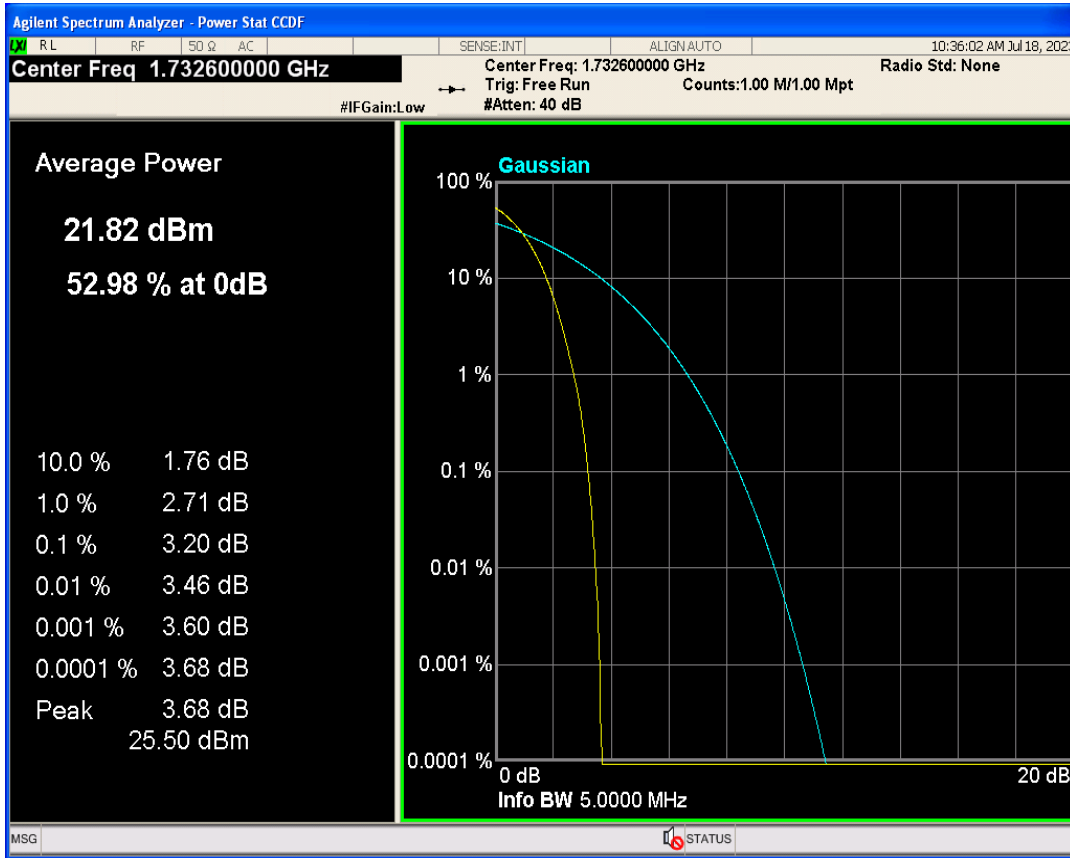

WCDMA Band2 Channel=9262

WCDMA Band2 Channel=9400

WCDMA Band2 Channel=9538

WCDMA Band4 Channel=1312

WCDMA Band4 Channel=1413

WCDMA Band4 Channel=1513

WCDMA Band5 Channel=4132

04 Occupied bandwidth