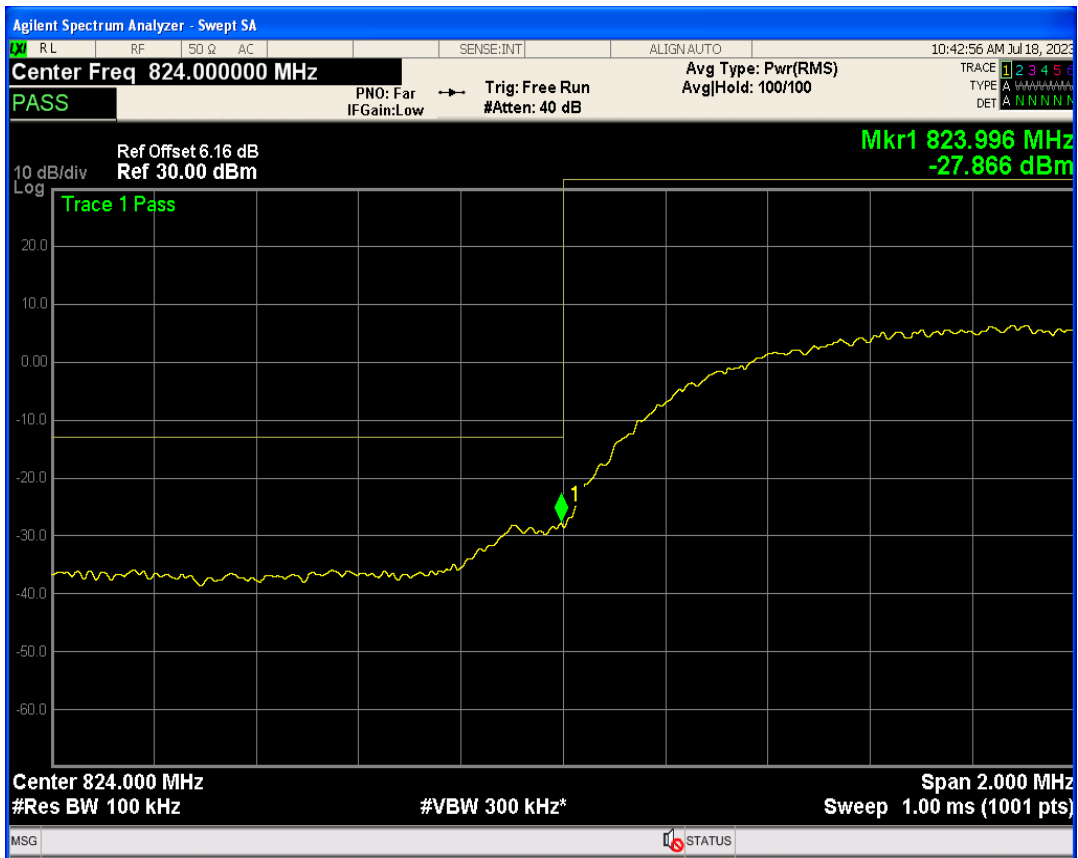

WCDMA Band2 Channel=9262

WCDMA Band2 Channel=9538

WCDMA Band4 Channel=1312

WCDMA Band4 Channel=1513

WCDMA Band5 Channel=4233

WCDMA Band5 Channel=4132

06 Out-of-band emissions

Band	Channel	Frequency (MHz)	Spur Freq (MHz)	Spur Level (dBm)	Limit (dBm)	Verdict
WCDMA Band2	9262	1852.4	18962.56	-23.59	-13	PASS
WCDMA Band2	9400	1880	19899.65	-23.70	-13	PASS
WCDMA Band2	9538	1907.6	19737.39	-23.35	-13	PASS
WCDMA Band4	1312	1712.4	18455.32	-24.14	-13	PASS
WCDMA Band4	1413	1732.6	19835.25	-24.10	-13	PASS
WCDMA Band4	1513	1752.6	18474.79	-23.83	-13	PASS
WCDMA Band5	4132	826.4	3139.89	-30.25	-13	PASS
WCDMA Band5	4182	836.4	7661.79	-29.79	-13	PASS
WCDMA Band5	4233	846.6	3159.33	-30.07	-13	PASS

WCDMA Band2 Channel=9262

WCDMA Band2 Channel=9400

WCDMA Band2 Channel=9538

WCDMA Band4 Channel=1312

WCDMA Band4 Channel=1413

WCDMA Band4 Channel=1513

WCDMA Band5 Channel=4132

WCDMA Band5 Channel=4182