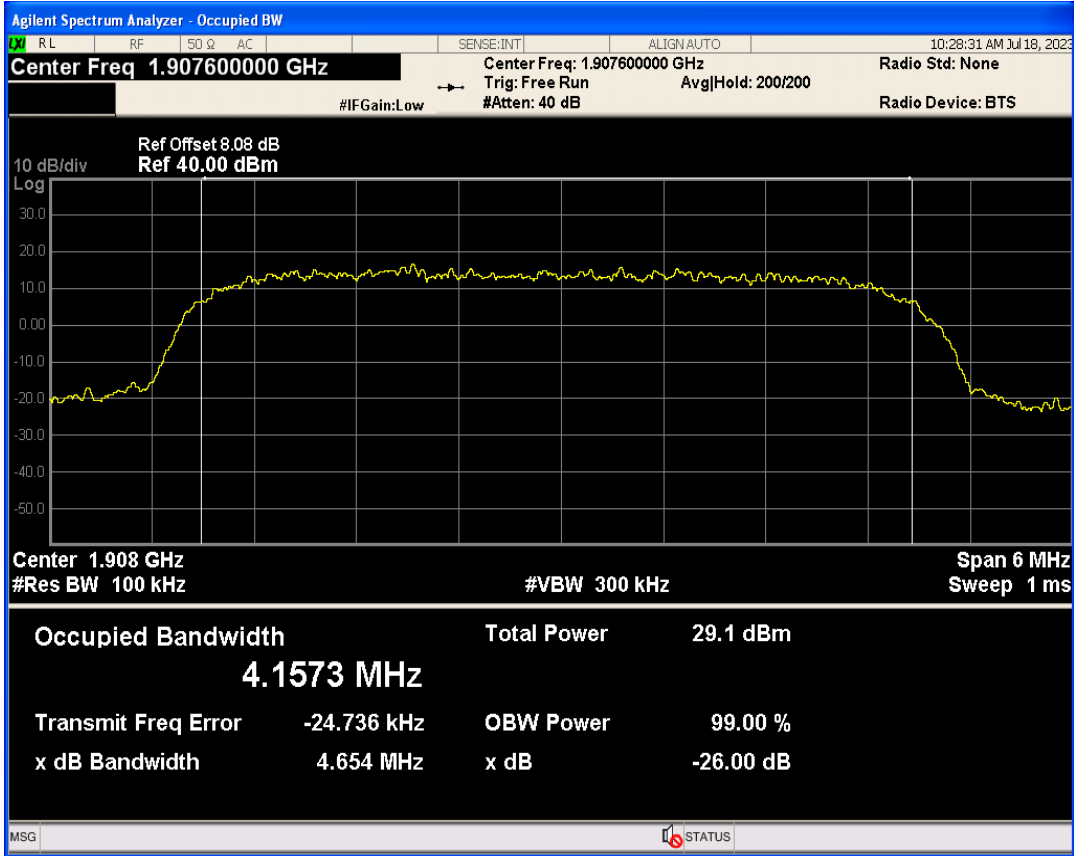

Band	Channel	Frequency (MHz)	99% OBW (kHz)	-26dB EBW (kHz)	Verdict
WCDMA Band2	9262	1852.4	4150.956	4680.918	PASS
WCDMA Band2	9400	1880	4158.603	4665.375	PASS
WCDMA Band2	9538	1907.6	4157.332	4653.905	PASS
WCDMA Band4	1312	1712.4	4140.649	4662.835	PASS
WCDMA Band4	1413	1732.6	4139.832	4669.206	PASS
WCDMA Band4	1513	1752.6	4161.391	4647.442	PASS
WCDMA Band5	4132	826.4	4118.770	4653.069	PASS
WCDMA Band5	4182	836.4	4142.355	4671.673	PASS
WCDMA Band5	4233	846.6	4142.293	4650.436	PASS

WCDMA Band2 Channel=9262

WCDMA Band2 Channel=9400

WCDMA Band2 Channel=9538

WCDMA Band4 Channel=1312

WCDMA Band4 Channel=1513

WCDMA Band4 Channel=1413

WCDMA Band5 Channel=4182

WCDMA Band5 Channel=4132