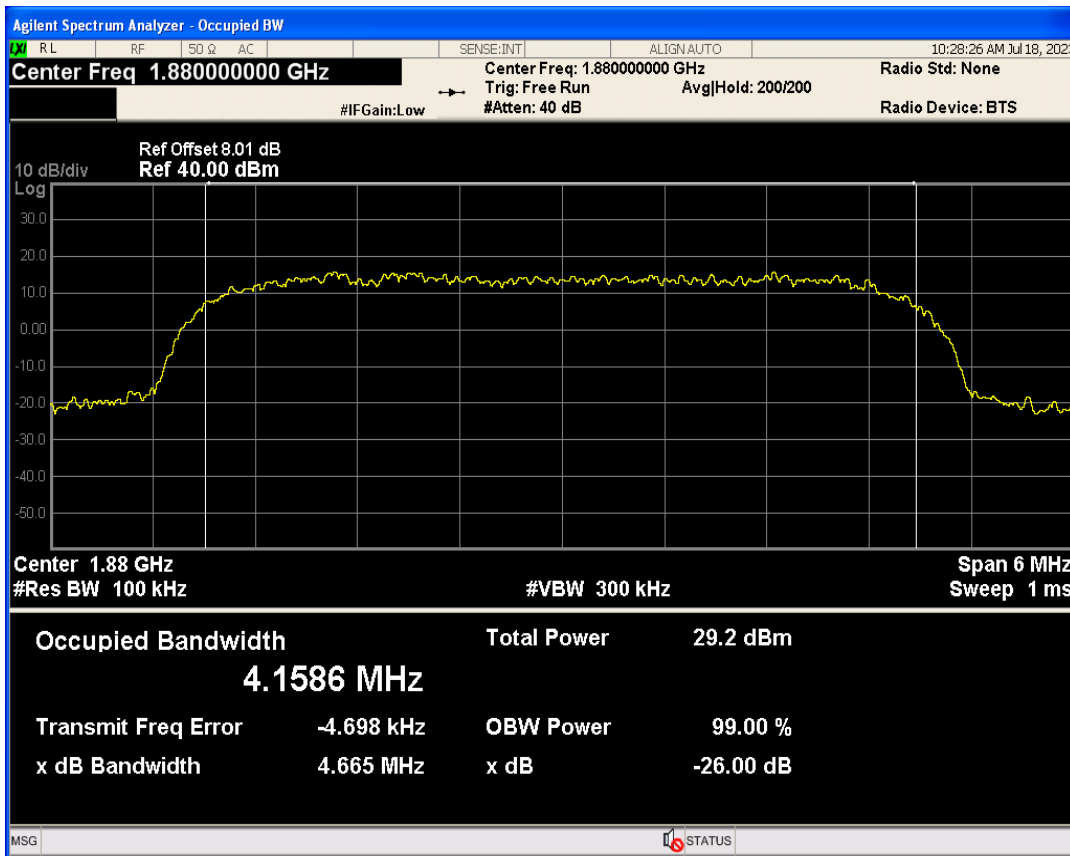

WCDMA Band2 Channel=9400