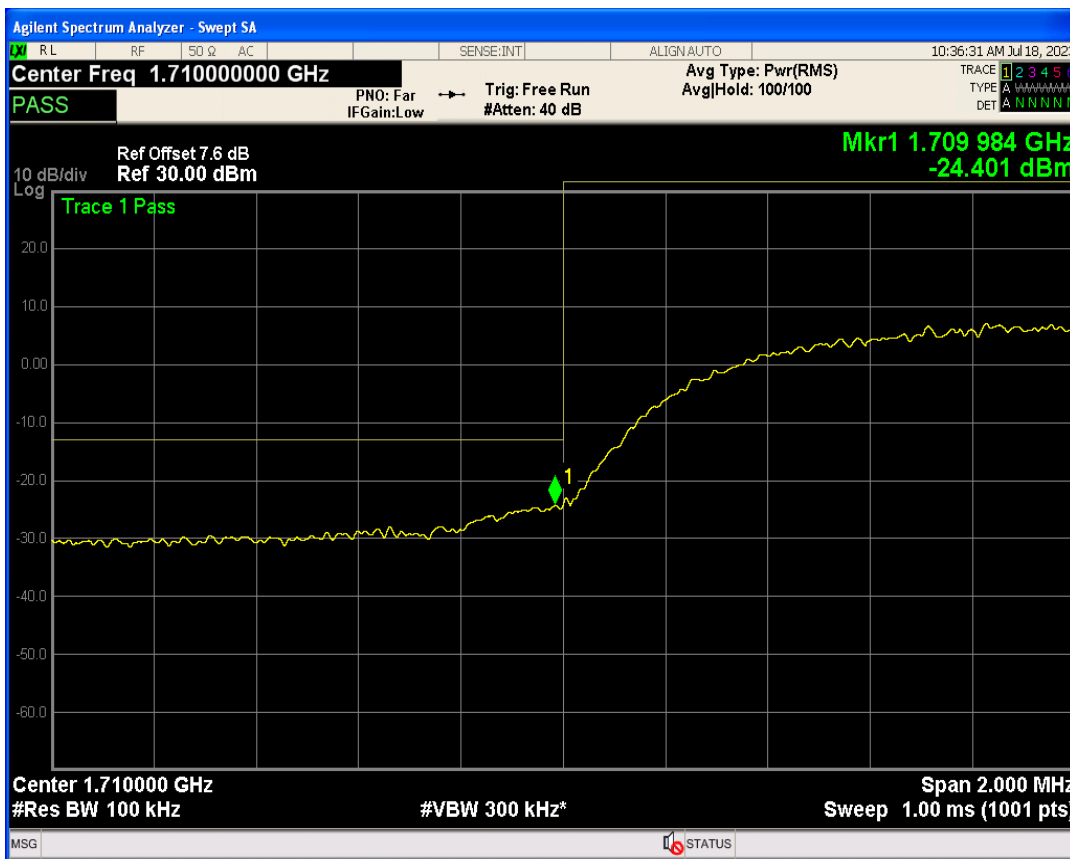

WCDMA Band4 Channel=1312