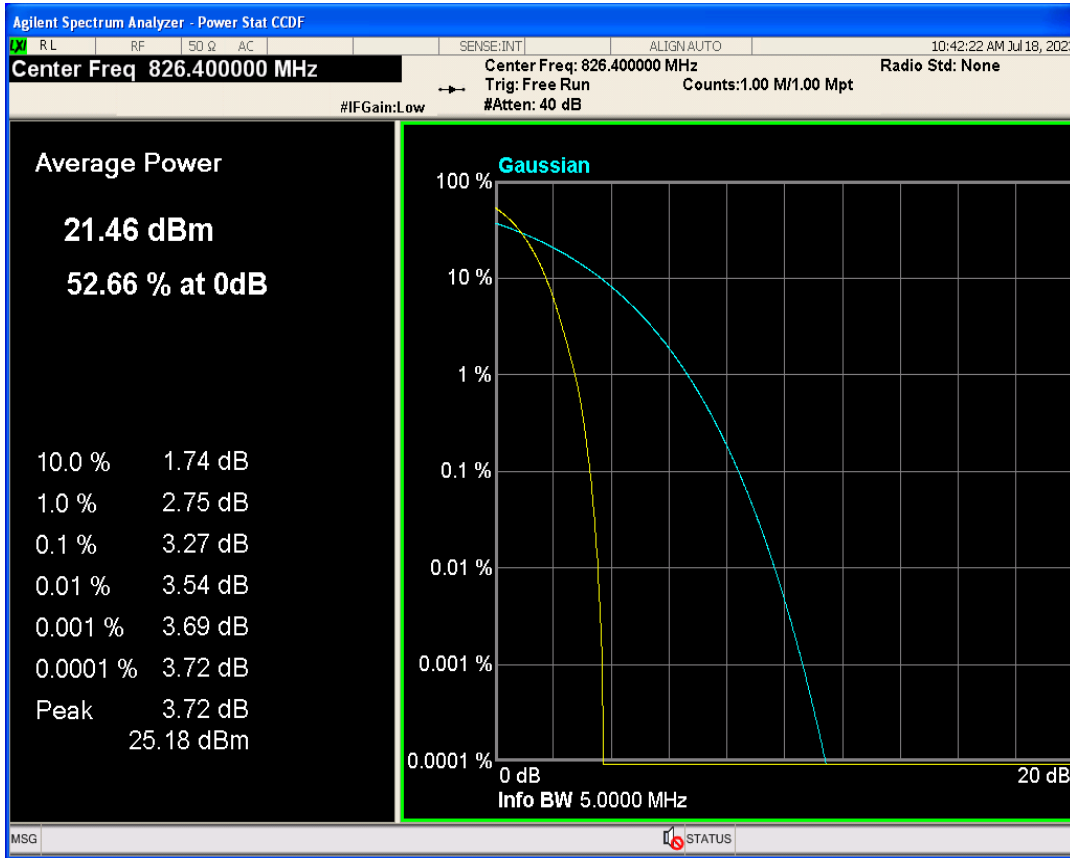

WCDMA Band2 Channel=9262

WCDMA Band2 Channel=9400

WCDMA Band2 Channel=9538

WCDMA Band4 Channel=1312

WCDMA Band4 Channel=1413

WCDMA Band4 Channel=1513

WCDMA Band5 Channel=4132

04 Occupied bandwidth