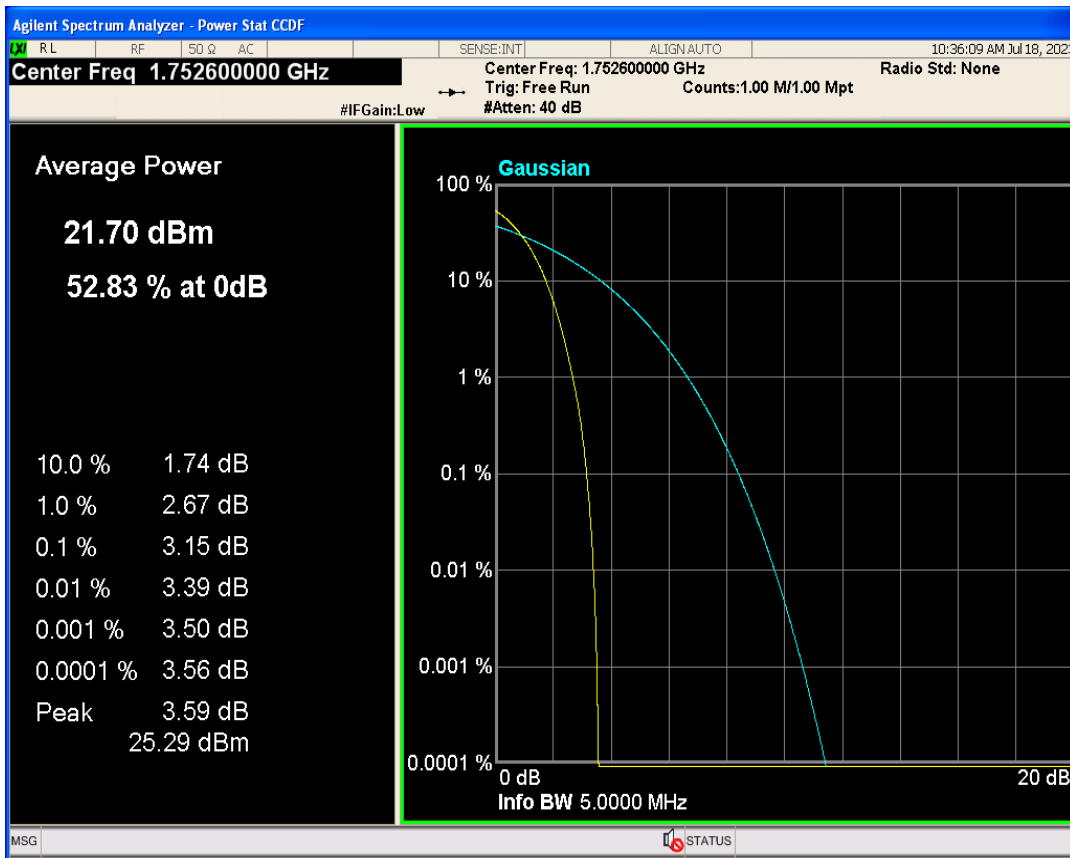

WCDMA Band2 Channel=9262

WCDMA Band2 Channel=9400

WCDMA Band2 Channel=9538

WCDMA Band4 Channel=1312

WCDMA Band4 Channel=1413

WCDMA Band4 Channel=1513

WCDMA Band5 Channel=4132

04 Occupied bandwidth