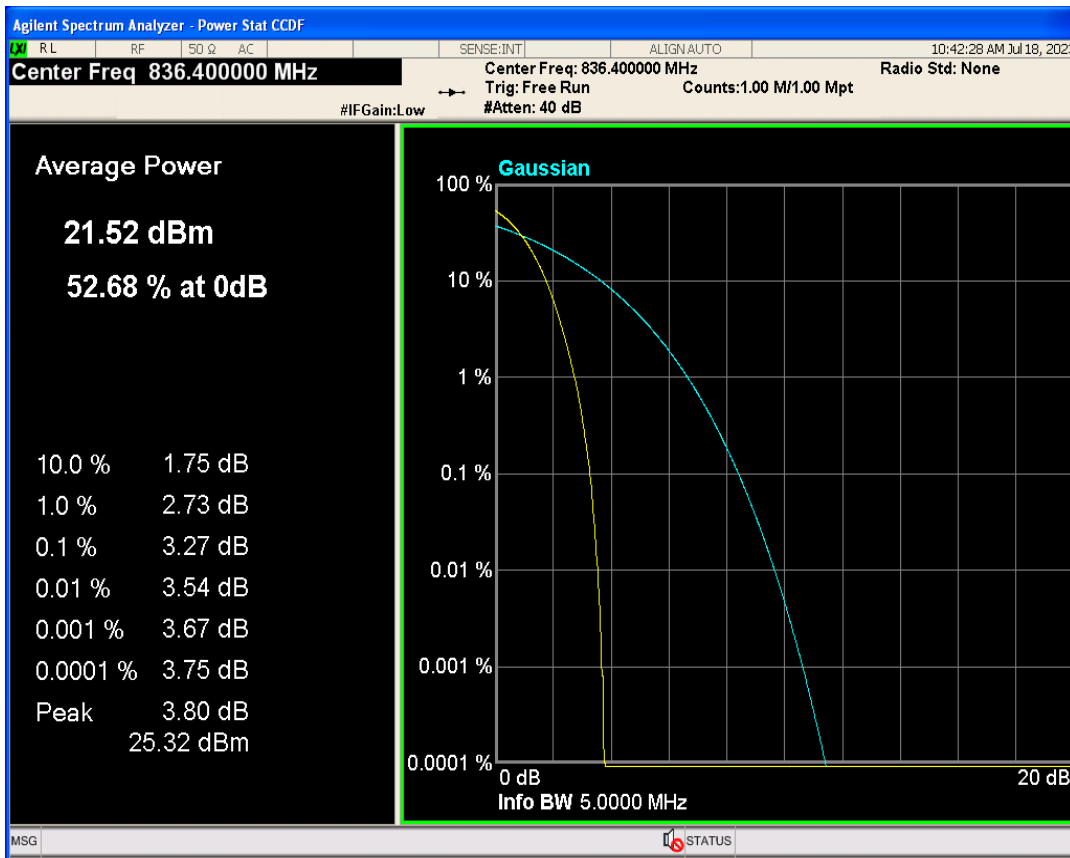

WCDMA Band2 Channel=9262

WCDMA Band2 Channel=9400

WCDMA Band2 Channel=9538

WCDMA Band4 Channel=1312

WCDMA Band4 Channel=1413

WCDMA Band4 Channel=1513

WCDMA Band5 Channel=4132

04 Occupied bandwidth