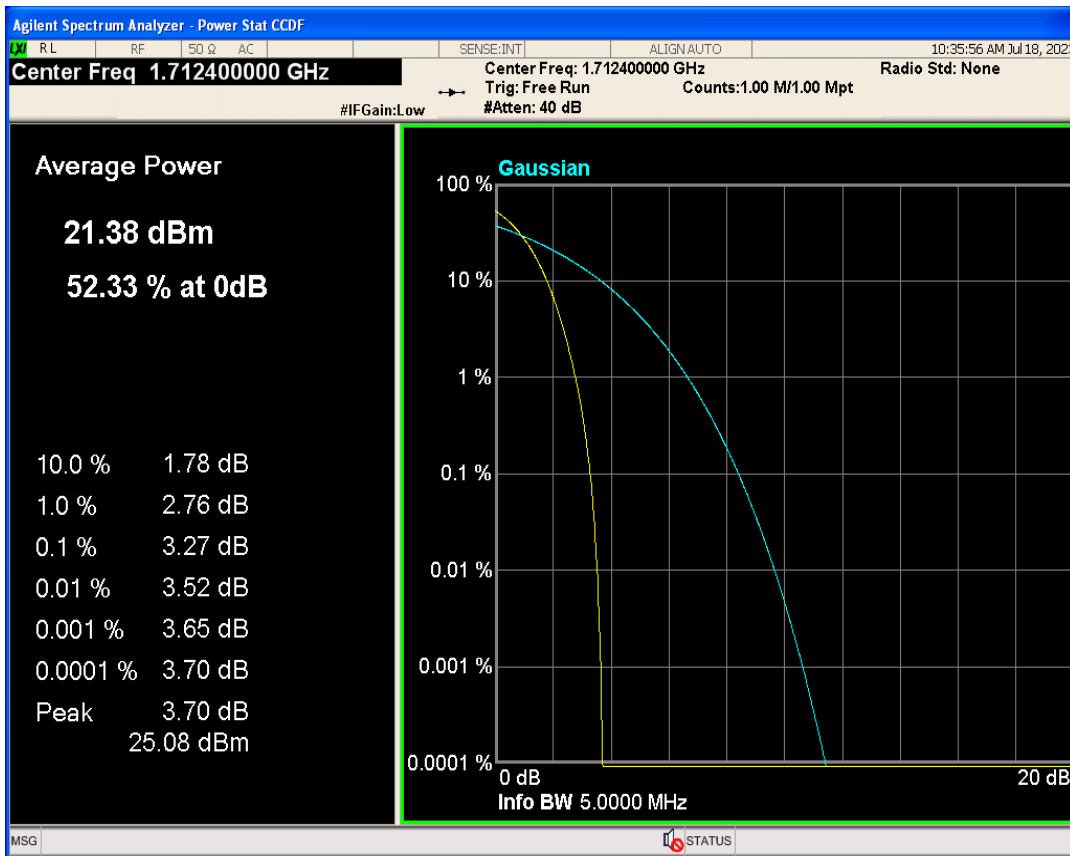

WCDMA Band2 Channel=9262

WCDMA Band2 Channel=9400

WCDMA Band2 Channel=9538

WCDMA Band4 Channel=1312

WCDMA Band4 Channel=1413

WCDMA Band4 Channel=1513

WCDMA Band5 Channel=4132

04 Occupied bandwidth