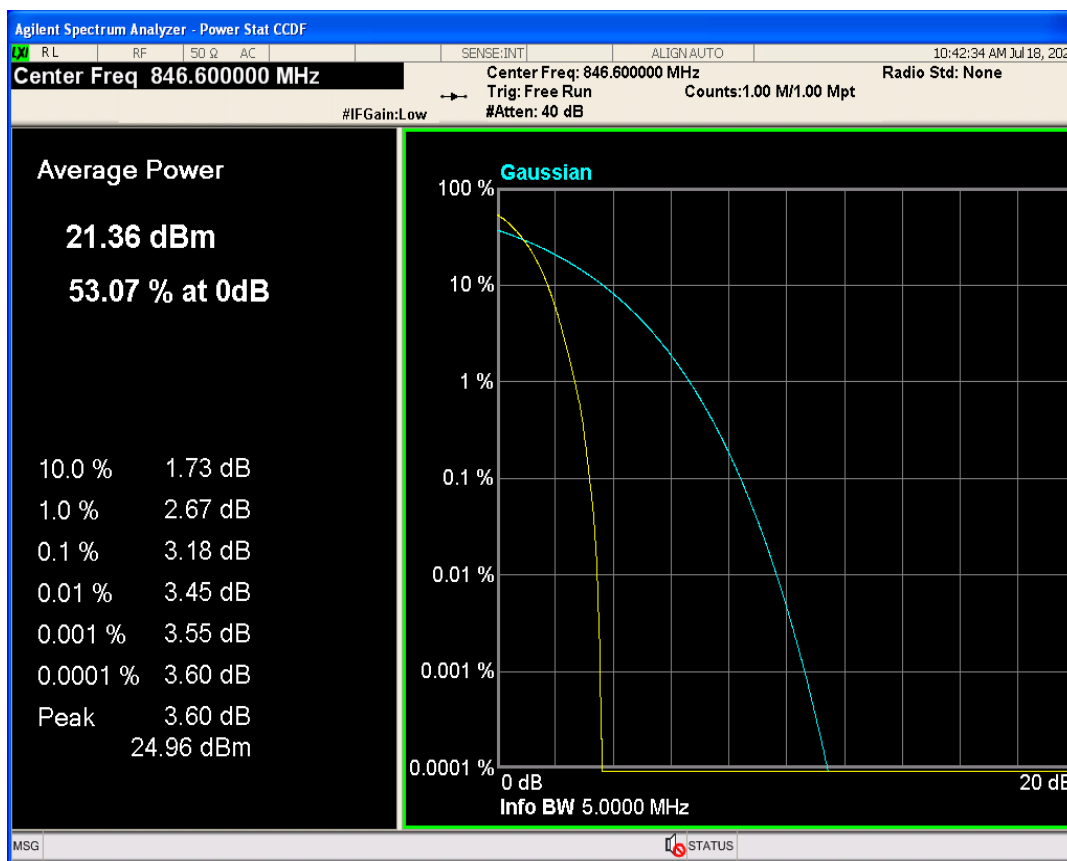

WCDMA Band2 Channel=9262

WCDMA Band2 Channel=9400

WCDMA Band2 Channel=9538

WCDMA Band4 Channel=1312

WCDMA Band4 Channel=1413

WCDMA Band4 Channel=1513

WCDMA Band5 Channel=4132

04 Occupied bandwidth