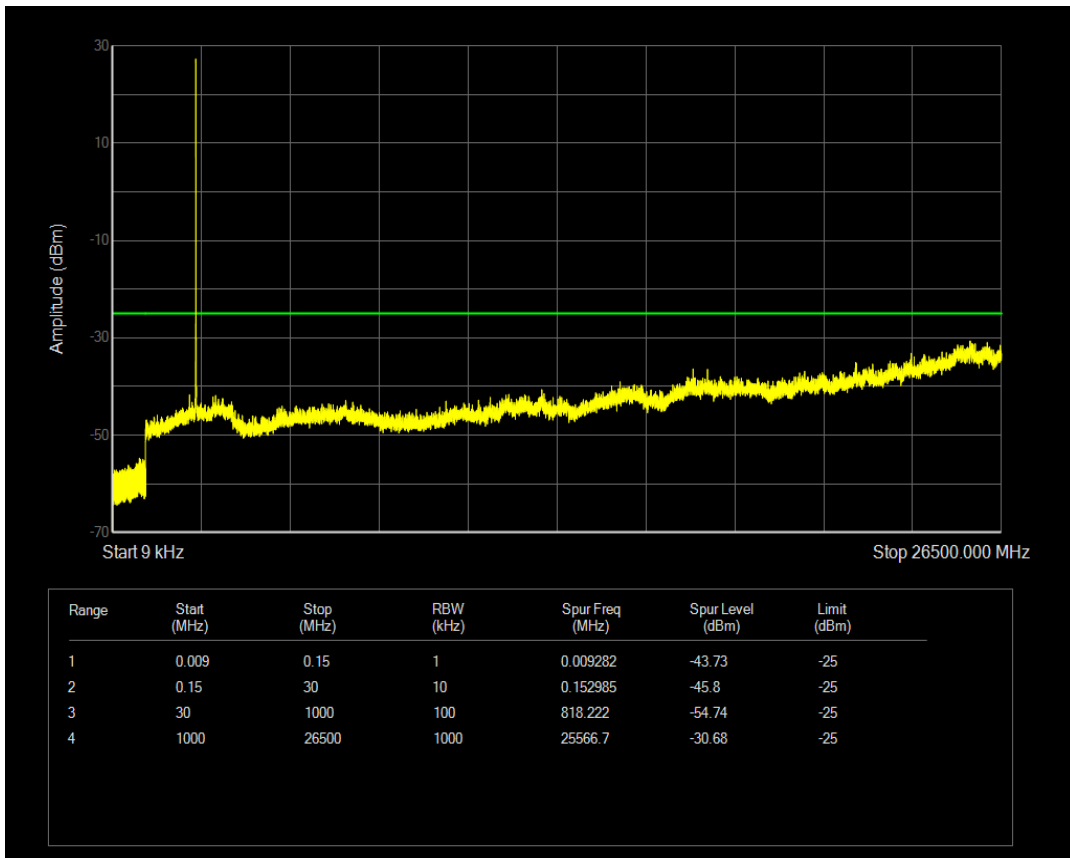

Band66 QPSK BW=20MHz Channel=132572 RB Size=1 Position=#0

Band66 QPSK BW=20MHz Channel=132572 RB Size=100 Position=#0

Band66 16QAM BW=20MHz Channel=132572 RB Size=1 Position=#0

Band66 16QAM BW=20MHz Channel=132572 RB Size=100 Position=#0

Band7 QPSK BW=5MHz Channel=20775 RB Size=1 Position=#0

Band7 QPSK BW=5MHz Channel=20775 RB Size=25 Position=#0

Band7 16QAM BW=5MHz Channel=20775 RB Size=1 Position=#0

Band7 16QAM BW=5MHz Channel=20775 RB Size=25 Position=#0