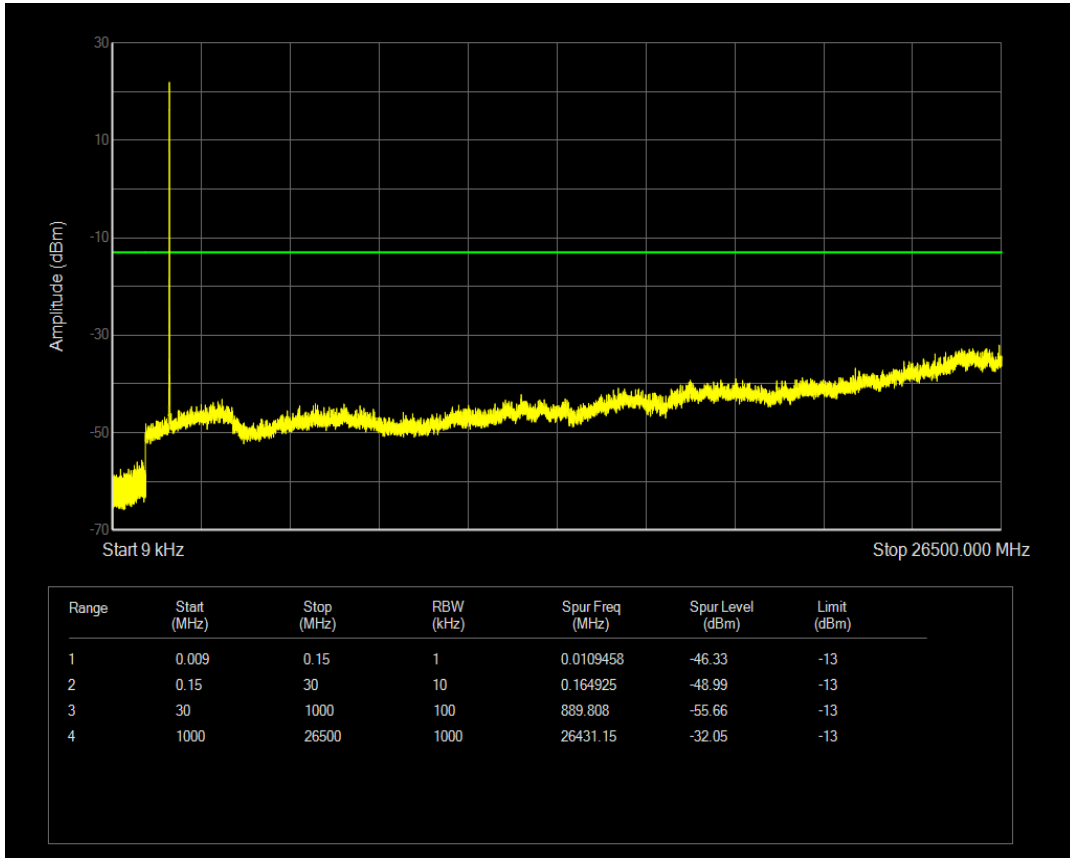

Band66 QPSK BW=5MHz Channel=131997 RB Size=1 Position=#0

Band66 QPSK BW=5MHz Channel=131997 RB Size=25 Position=#0

Band66 16QAM BW=5MHz Channel=131997 RB Size=1 Position=#0

Band66 16QAM BW=5MHz Channel=131997 RB Size=25 Position=#0