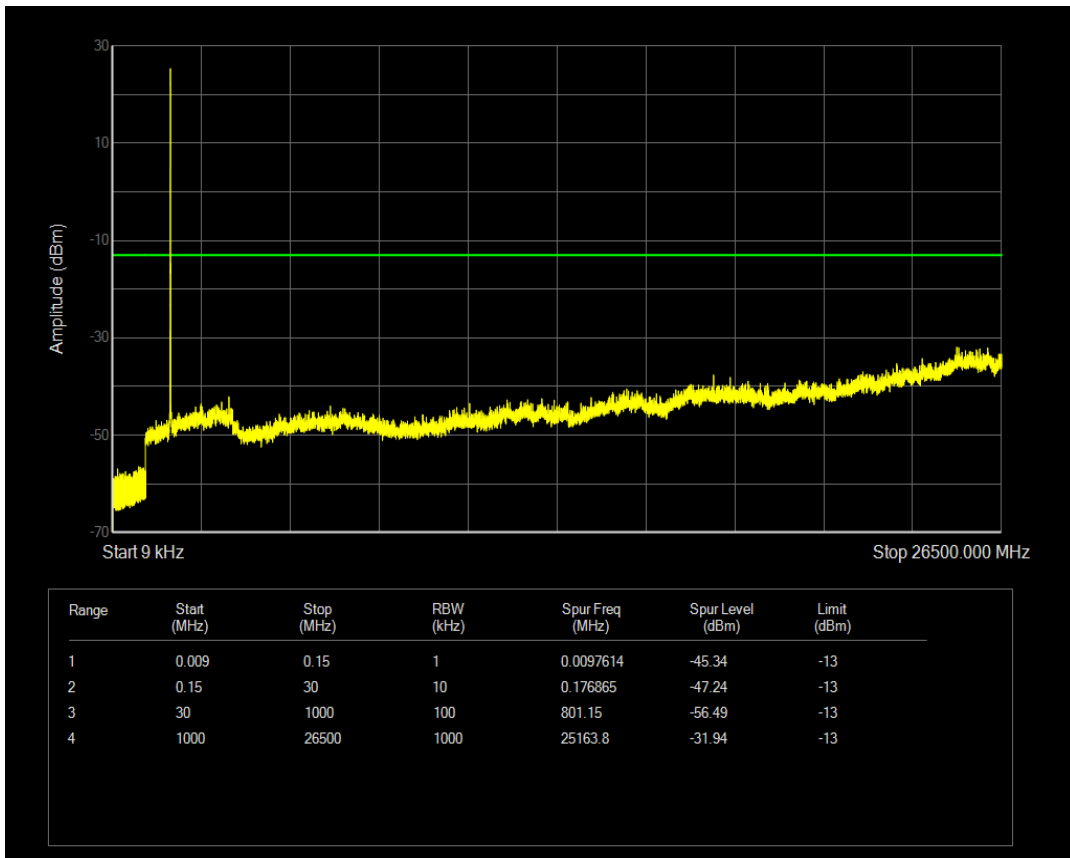

Band66 16QAM BW=5MHz Channel=132322 RB Size=1 Position=#0

Band66 16QAM BW=5MHz Channel=132322 RB Size=25 Position=#0