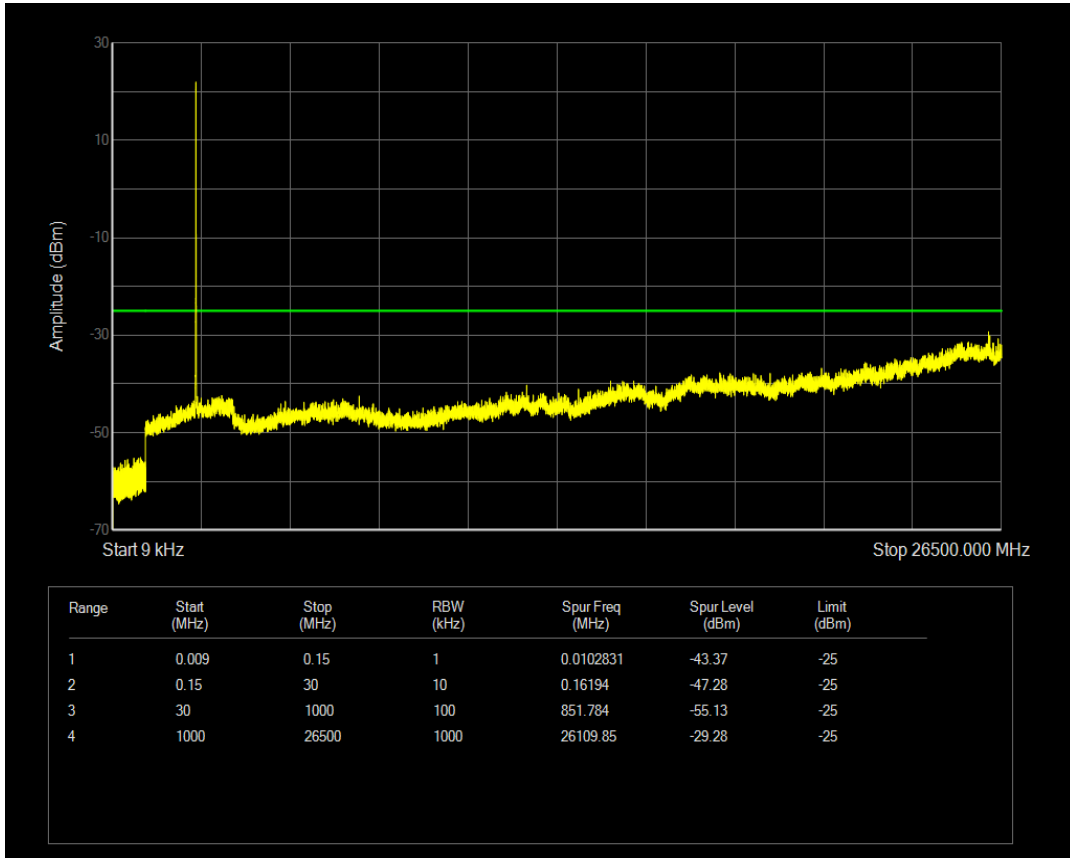

Band66 QPSK BW=20MHz Channel=132572 RB Size=1 Position=#0

Band66 QPSK BW=20MHz Channel=132572 RB Size=100 Position=#0

Band66 16QAM BW=20MHz Channel=132572 RB Size=1 Position=#0

Band66 16QAM BW=20MHz Channel=132572 RB Size=100 Position=#0

Band7 QPSK BW=5MHz Channel=20775 RB Size=1 Position=#0

Band7 QPSK BW=5MHz Channel=20775 RB Size=25 Position=#0

Band7 16QAM BW=5MHz Channel=20775 RB Size=1 Position=#0

Band7 16QAM BW=5MHz Channel=20775 RB Size=25 Position=#0