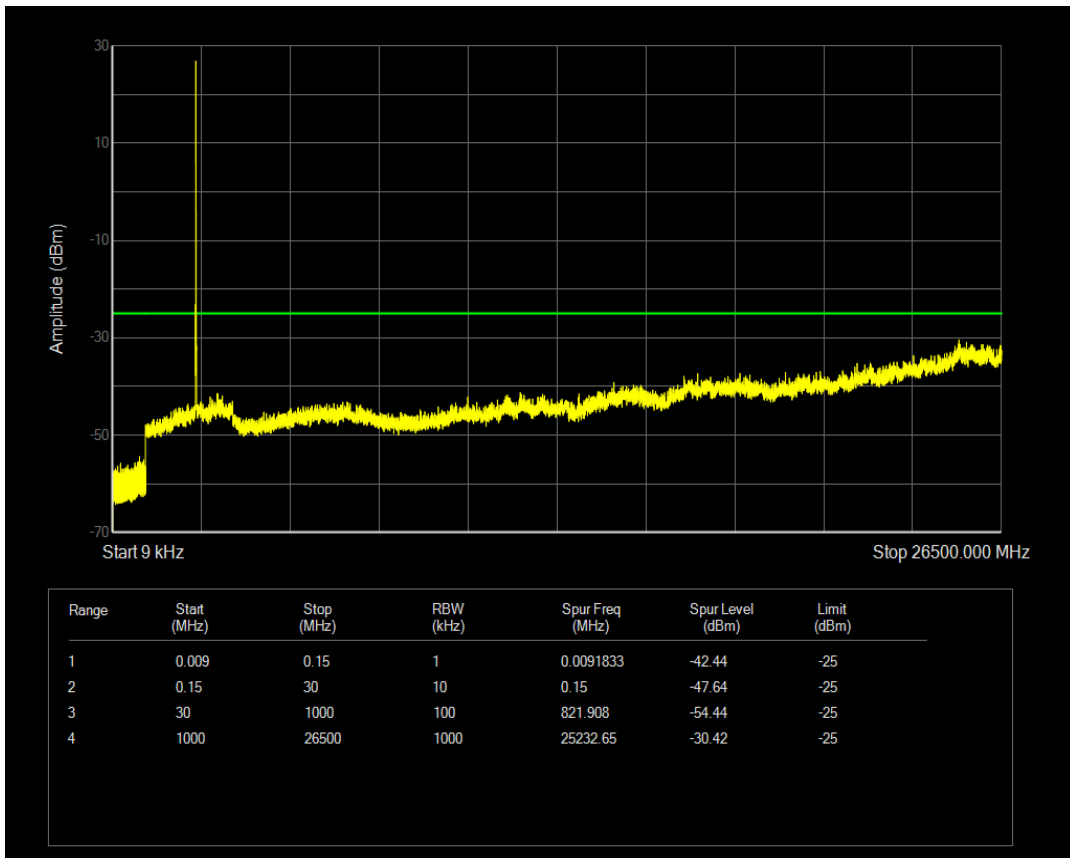

Band7 QPSK BW=5MHz Channel=21425 RB Size=1 Position=#0

Band7 QPSK BW=5MHz Channel=21425 RB Size=25 Position=#0

Band7 16QAM BW=5MHz Channel=21425 RB Size=1 Position=#0

Band7 16QAM BW=5MHz Channel=21425 RB Size=25 Position=#0

Band7 QPSK BW=10MHz Channel=20800 RB Size=1 Position=#0

Band7 QPSK BW=10MHz Channel=20800 RB Size=50 Position=#0

Band7 16QAM BW=10MHz Channel=20800 RB Size=1 Position=#0

Band7 16QAM BW=10MHz Channel=20800 RB Size=50 Position=#0