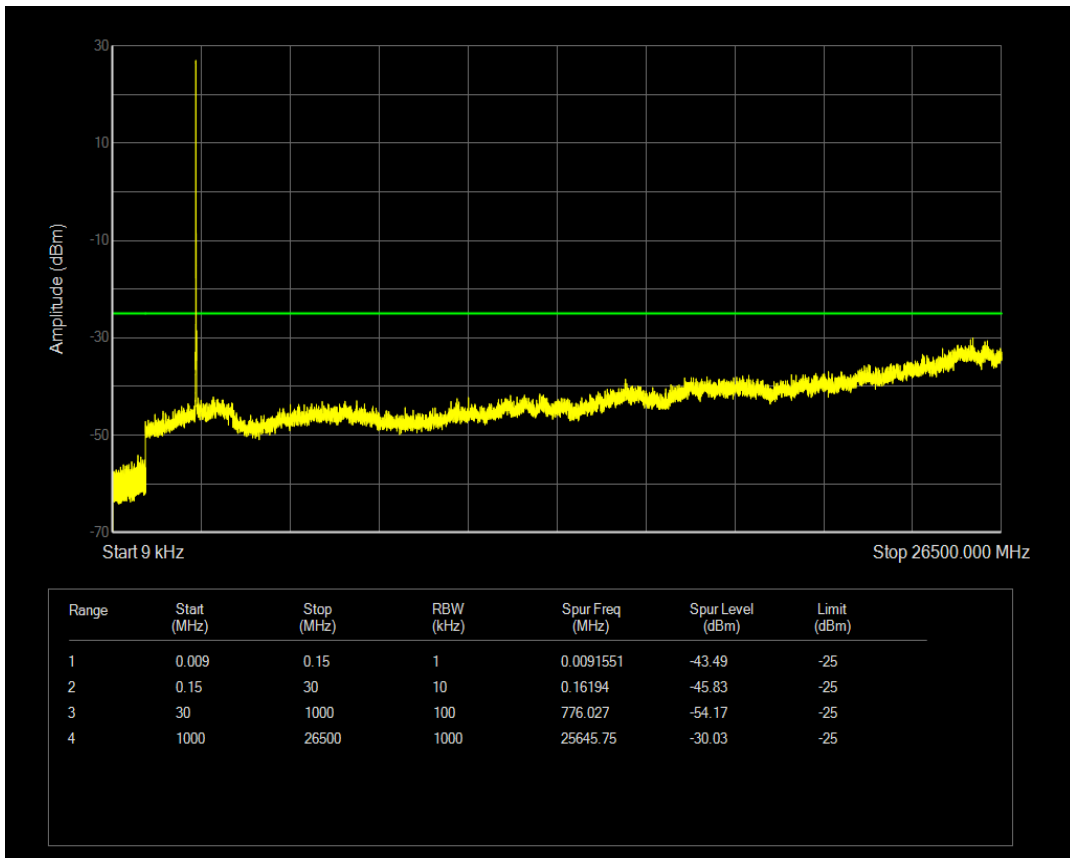

Band7 QPSK BW=5MHz Channel=21425 RB Size=1 Position=#0

Band7 QPSK BW=5MHz Channel=21425 RB Size=25 Position=#0

Band7 16QAM BW=5MHz Channel=21425 RB Size=1 Position=#0

Band7 16QAM BW=5MHz Channel=21425 RB Size=25 Position=#0

Band7 QPSK BW=10MHz Channel=20800 RB Size=1 Position=#0

Band7 QPSK BW=10MHz Channel=20800 RB Size=50 Position=#0

Band7 16QAM BW=10MHz Channel=20800 RB Size=1 Position=#0

Band7 16QAM BW=10MHz Channel=20800 RB Size=50 Position=#0