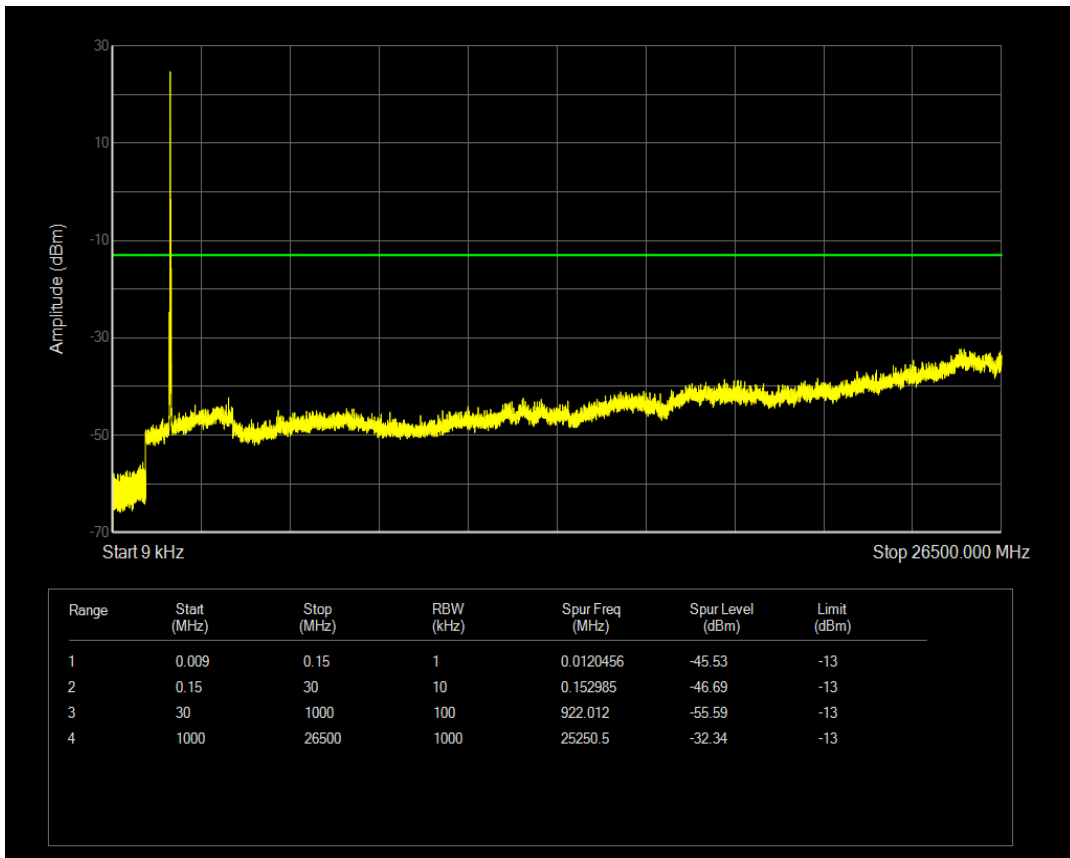

Band66 16QAM BW=15MHz Channel=132322 RB Size=1 Position=#0

Band66 16QAM BW=15MHz Channel=132322 RB Size=75 Position=#0