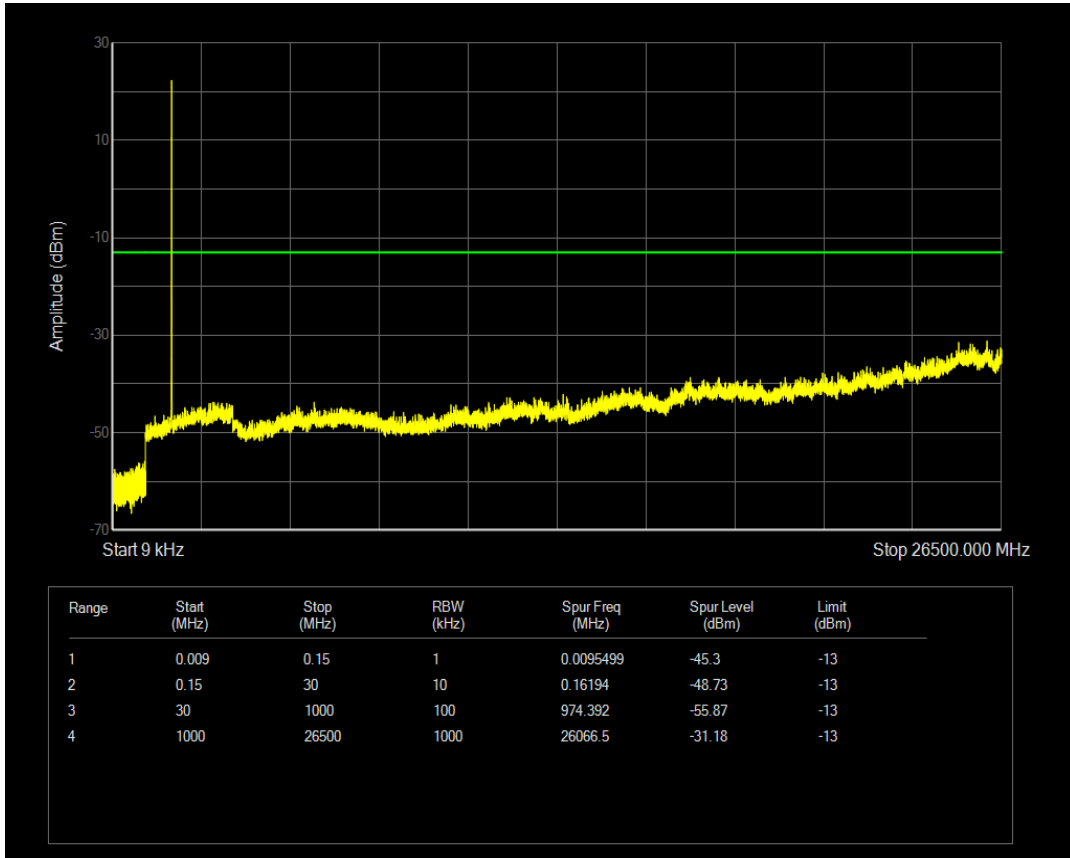

Band66 QPSK BW=3MHz Channel=132657 RB Size=1 Position=#0

Band66 QPSK BW=3MHz Channel=132657 RB Size=15 Position=#0

Band66 16QAM BW=3MHz Channel=132657 RB Size=1 Position=#0

Band66 16QAM BW=3MHz Channel=132657 RB Size=15 Position=#0

Band66 QPSK BW=5MHz Channel=131997 RB Size=1 Position=#0

Band66 QPSK BW=5MHz Channel=131997 RB Size=25 Position=#0

Band66 16QAM BW=5MHz Channel=131997 RB Size=1 Position=#0

Band66 16QAM BW=5MHz Channel=131997 RB Size=25 Position=#0