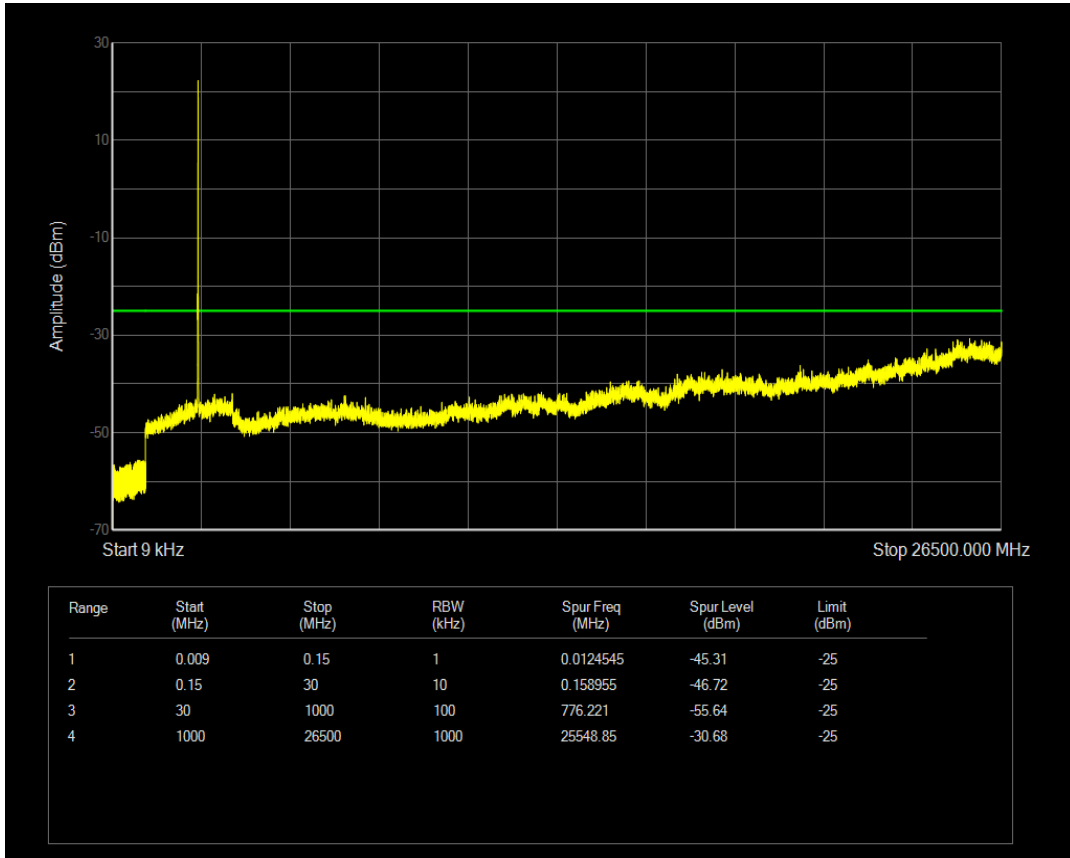

Band7 QPSK BW=5MHz Channel=21425 RB Size=1 Position=#0

Band7 QPSK BW=5MHz Channel=21425 RB Size=25 Position=#0

Band7 16QAM BW=5MHz Channel=21425 RB Size=1 Position=#0

Band7 16QAM BW=5MHz Channel=21425 RB Size=25 Position=#0

Band7 QPSK BW=10MHz Channel=20800 RB Size=1 Position=#0

Band7 QPSK BW=10MHz Channel=20800 RB Size=50 Position=#0

Band7 16QAM BW=10MHz Channel=20800 RB Size=1 Position=#0

Band7 16QAM BW=10MHz Channel=20800 RB Size=50 Position=#0