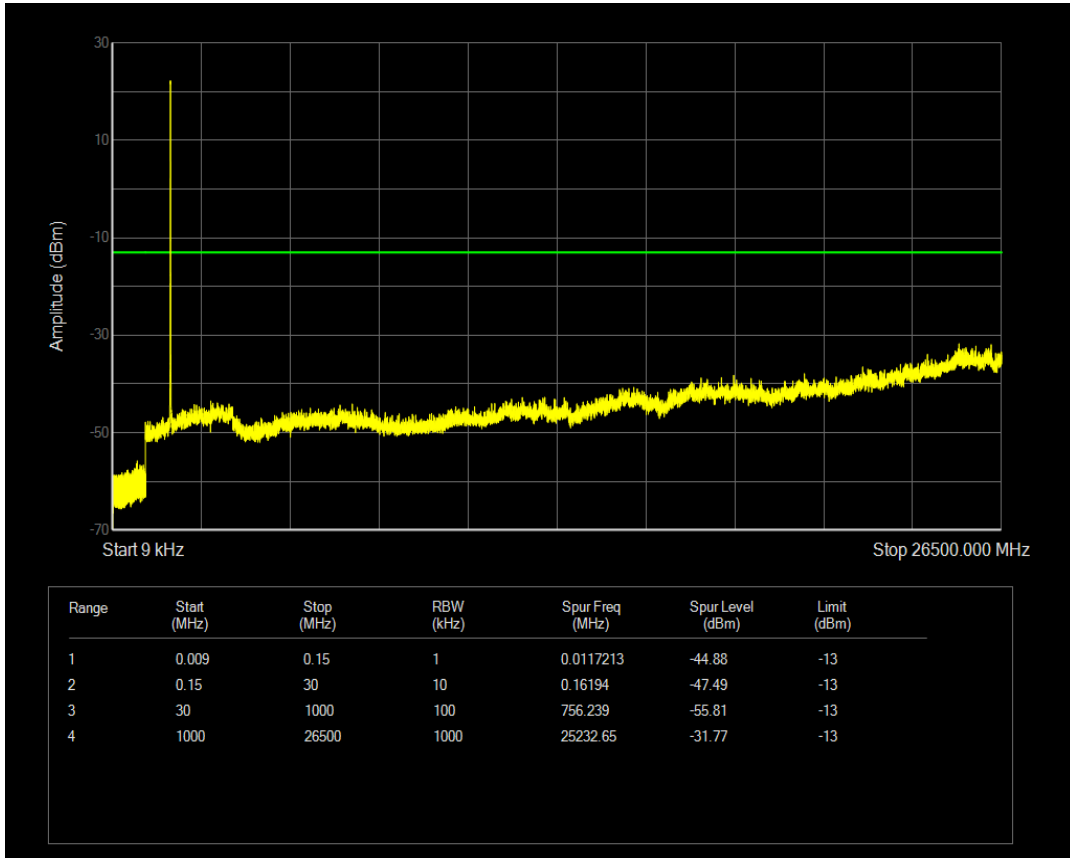

Band66 QPSK BW=5MHz Channel=132322 RB Size=25 Position=#0

Band66 16QAM BW=5MHz Channel=132322 RB Size=1 Position=#0