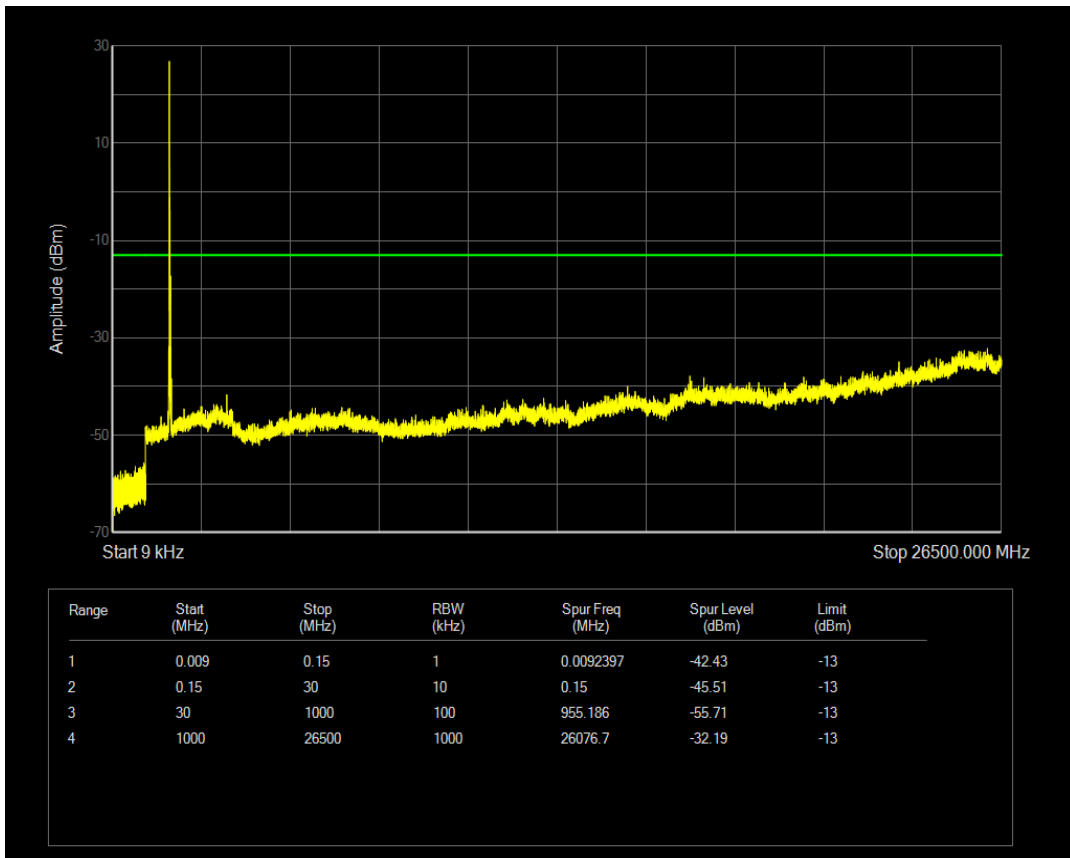

Band66 QPSK BW=20MHz Channel=132072 RB Size=1 Position=#0

Band66 QPSK BW=20MHz Channel=132072 RB Size=100 Position=#0