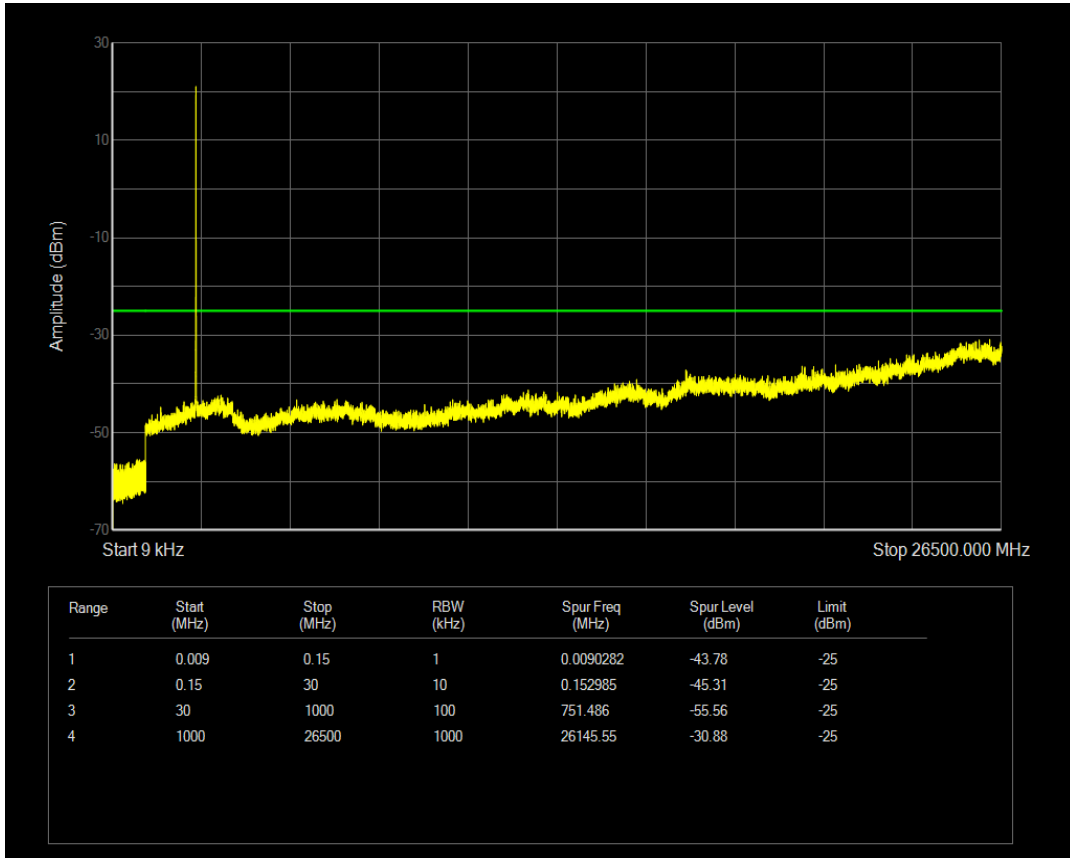

Band7 QPSK BW=5MHz Channel=20775 RB Size=1 Position=#0

Band7 QPSK BW=5MHz Channel=20775 RB Size=25 Position=#0

Band7 16QAM BW=5MHz Channel=20775 RB Size=1 Position=#0

Band7 16QAM BW=5MHz Channel=20775 RB Size=25 Position=#0

Band7 QPSK BW=5MHz Channel=21100 RB Size=1 Position=#0

Band7 QPSK BW=5MHz Channel=21100 RB Size=25 Position=#0

Band7 16QAM BW=5MHz Channel=21100 RB Size=1 Position=#0

Band7 16QAM BW=5MHz Channel=21100 RB Size=25 Position=#0