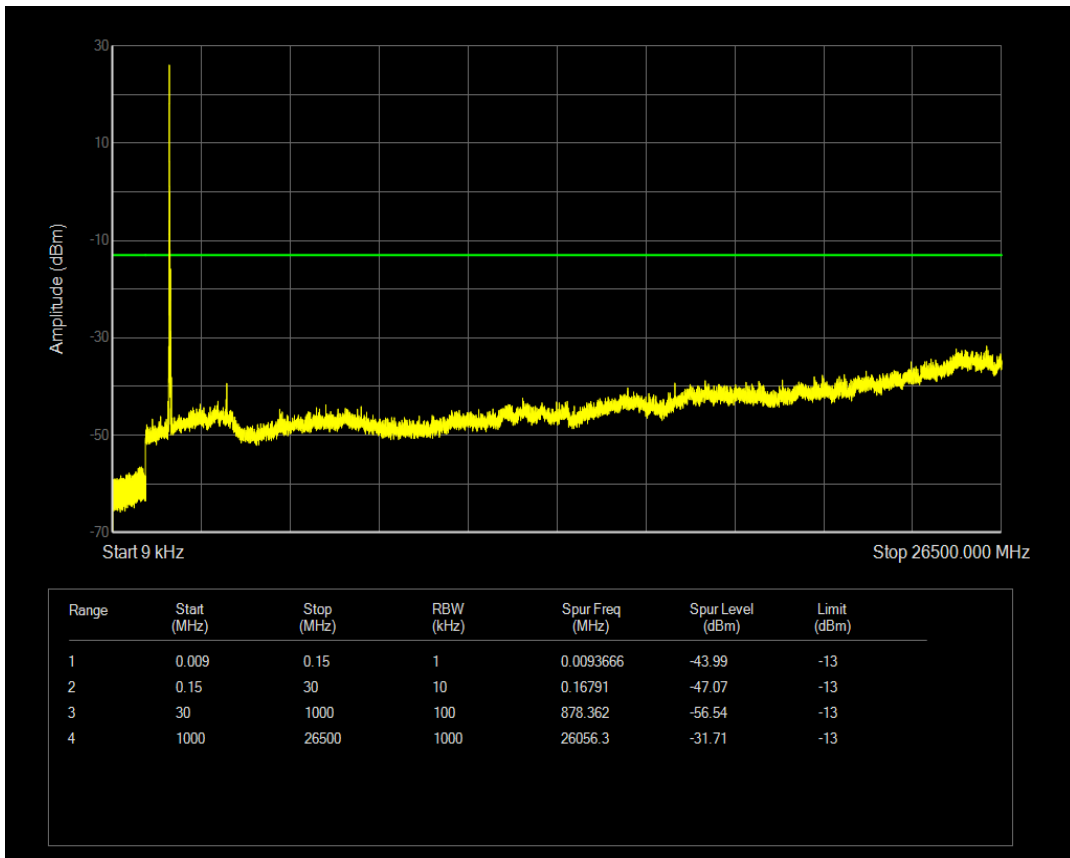

Band66 16QAM BW=20MHz Channel=132072 RB Size=1 Position=#0

Band66 16QAM BW=20MHz Channel=132072 RB Size=100 Position=#0