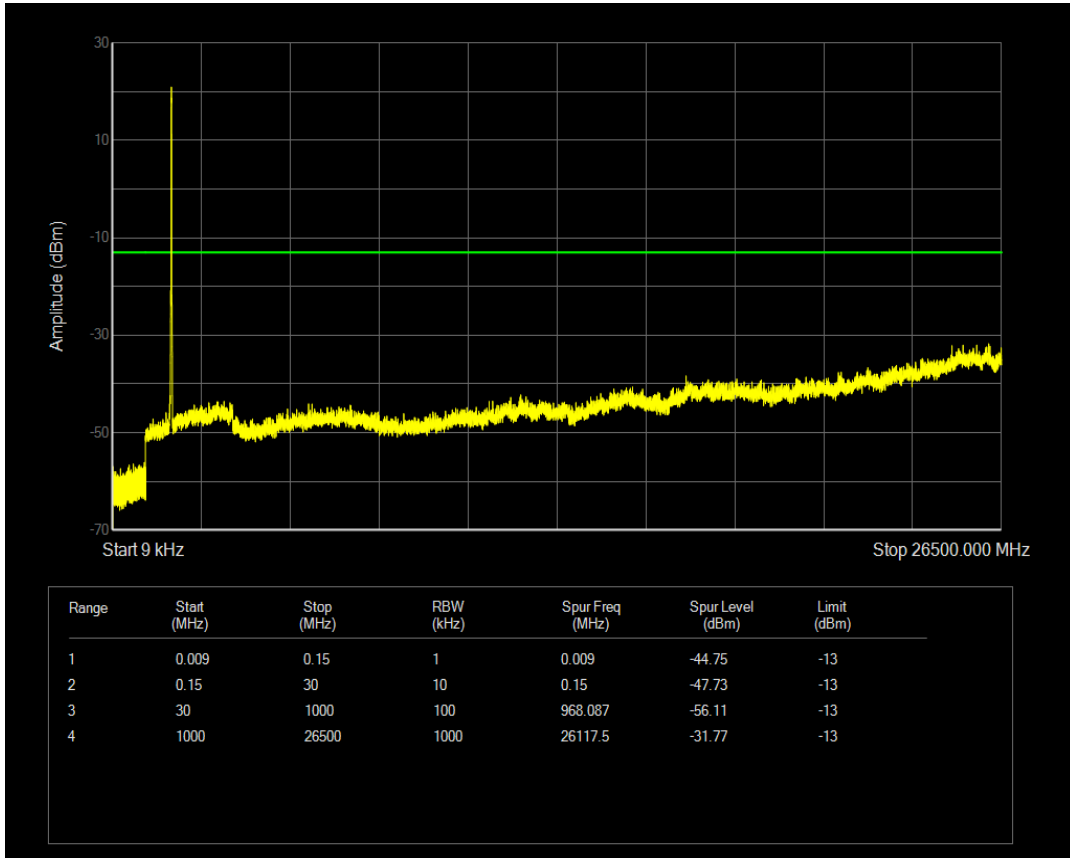

Band66 QPSK BW=15MHz Channel=132597 RB Size=75 Position=#0

Band66 16QAM BW=15MHz Channel=132597 RB Size=1 Position=#0