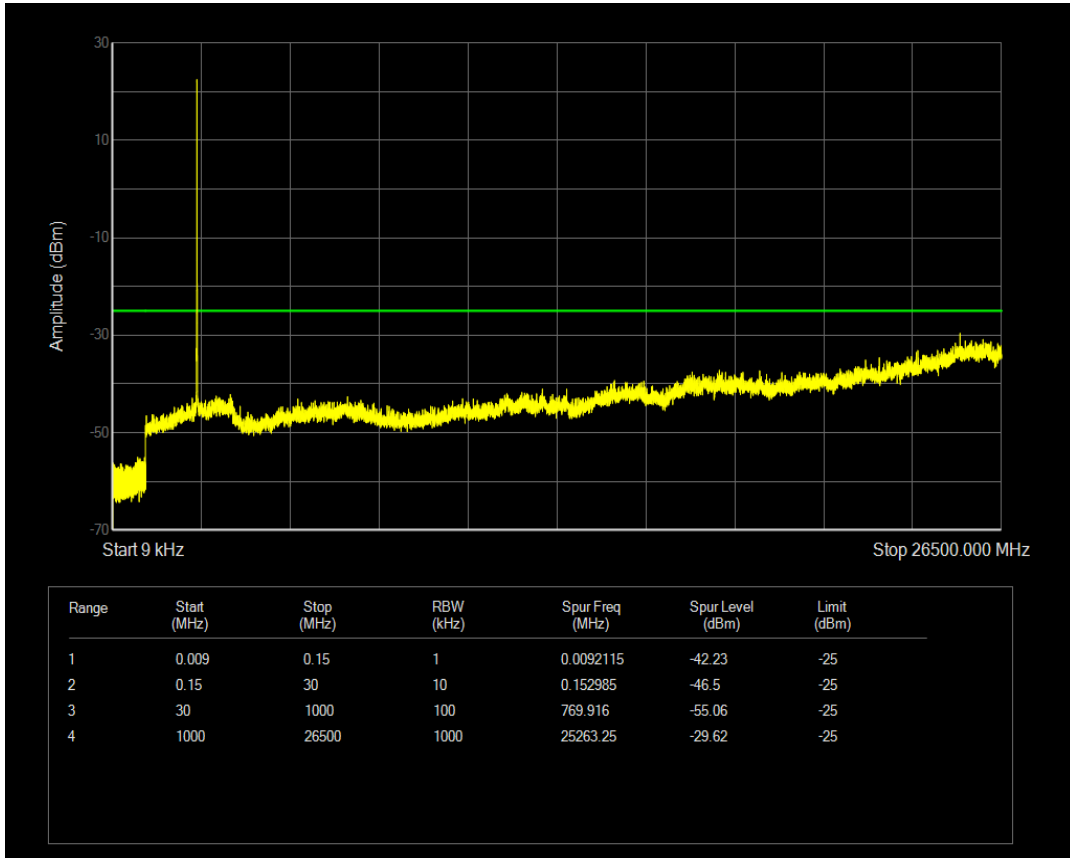

Band7 QPSK BW=5MHz Channel=20775 RB Size=1 Position=#0

Band7 QPSK BW=5MHz Channel=20775 RB Size=25 Position=#0

Band7 16QAM BW=5MHz Channel=20775 RB Size=1 Position=#0

Band7 16QAM BW=5MHz Channel=20775 RB Size=25 Position=#0

Band7 QPSK BW=5MHz Channel=21100 RB Size=1 Position=#0

Band7 QPSK BW=5MHz Channel=21100 RB Size=25 Position=#0

Band7 16QAM BW=5MHz Channel=21100 RB Size=1 Position=#0

Band7 16QAM BW=5MHz Channel=21100 RB Size=25 Position=#0