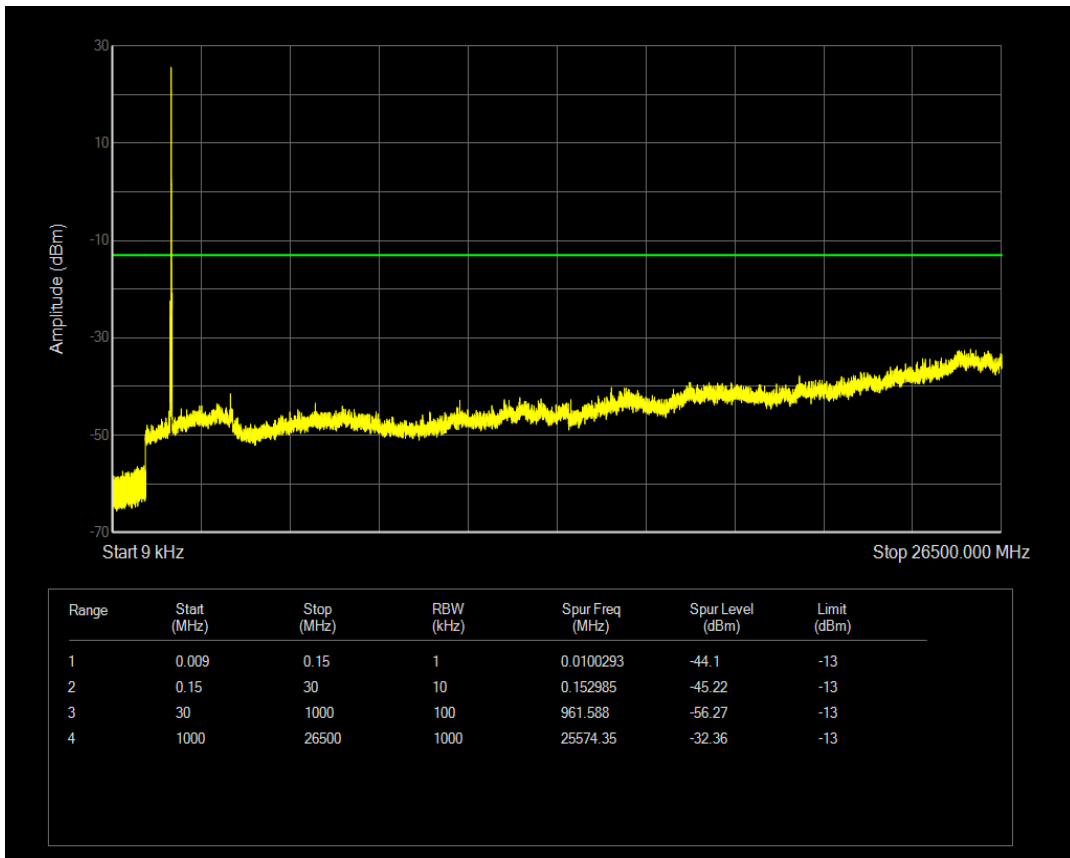

Band66 16QAM BW=15MHz Channel=132597 RB Size=1 Position=#0

Band66 16QAM BW=15MHz Channel=132597 RB Size=75 Position=#0