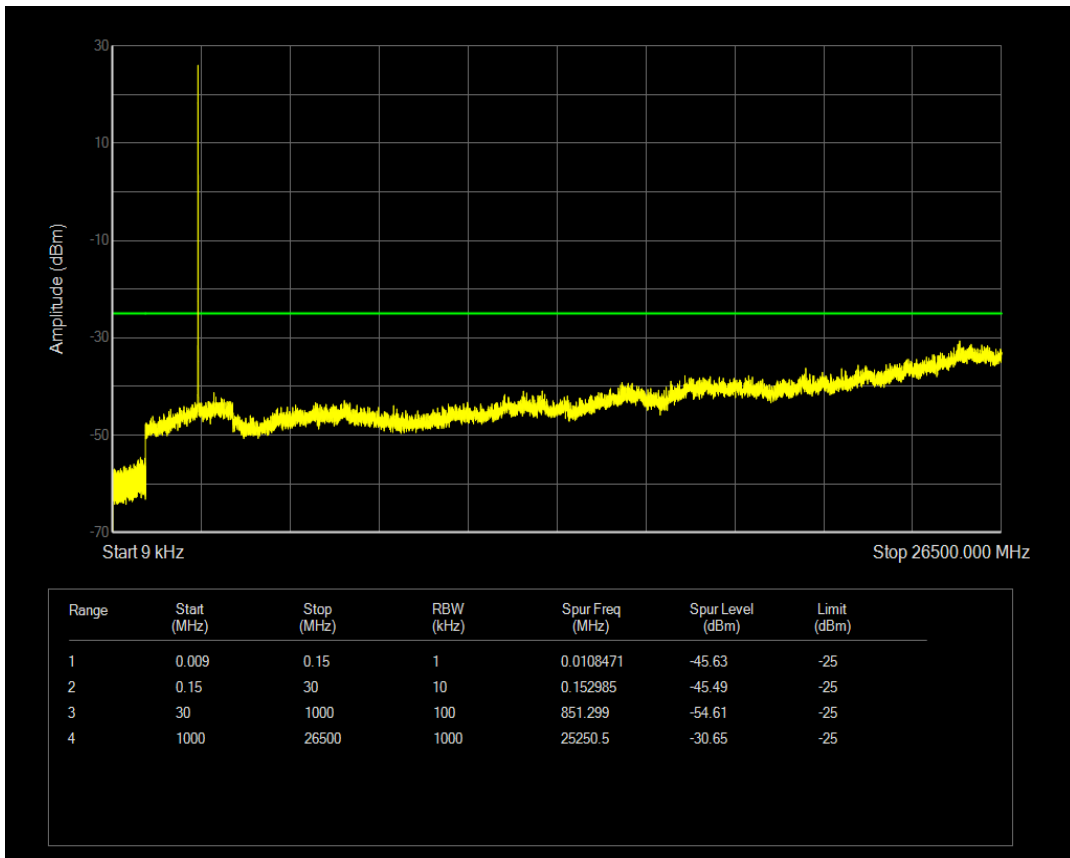

Band7 QPSK BW=5MHz Channel=21100 RB Size=1 Position=#0

Band7 QPSK BW=5MHz Channel=21100 RB Size=25 Position=#0

Band7 16QAM BW=5MHz Channel=21100 RB Size=1 Position=#0

Band7 16QAM BW=5MHz Channel=21100 RB Size=25 Position=#0

Band7 QPSK BW=5MHz Channel=21425 RB Size=1 Position=#0

Band7 QPSK BW=5MHz Channel=21425 RB Size=25 Position=#0

Band7 16QAM BW=5MHz Channel=21425 RB Size=1 Position=#0

Band7 16QAM BW=5MHz Channel=21425 RB Size=25 Position=#0