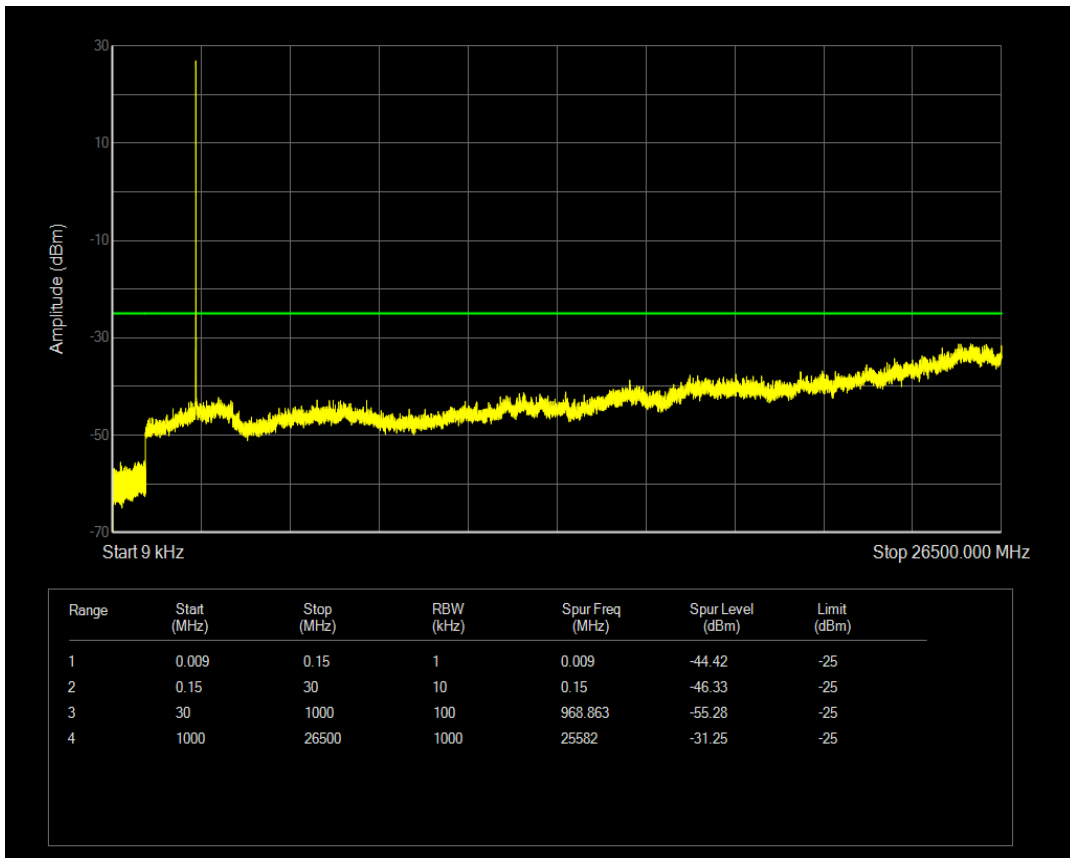

Band66 QPSK BW=20MHz Channel=132572 RB Size=1 Position=#0

Band66 QPSK BW=20MHz Channel=132572 RB Size=100 Position=#0

Band66 16QAM BW=20MHz Channel=132572 RB Size=1 Position=#0

Band66 16QAM BW=20MHz Channel=132572 RB Size=100 Position=#0

Band7 QPSK BW=5MHz Channel=20775 RB Size=1 Position=#0

Band7 QPSK BW=5MHz Channel=20775 RB Size=25 Position=#0

Band7 16QAM BW=5MHz Channel=20775 RB Size=1 Position=#0

Band7 16QAM BW=5MHz Channel=20775 RB Size=25 Position=#0