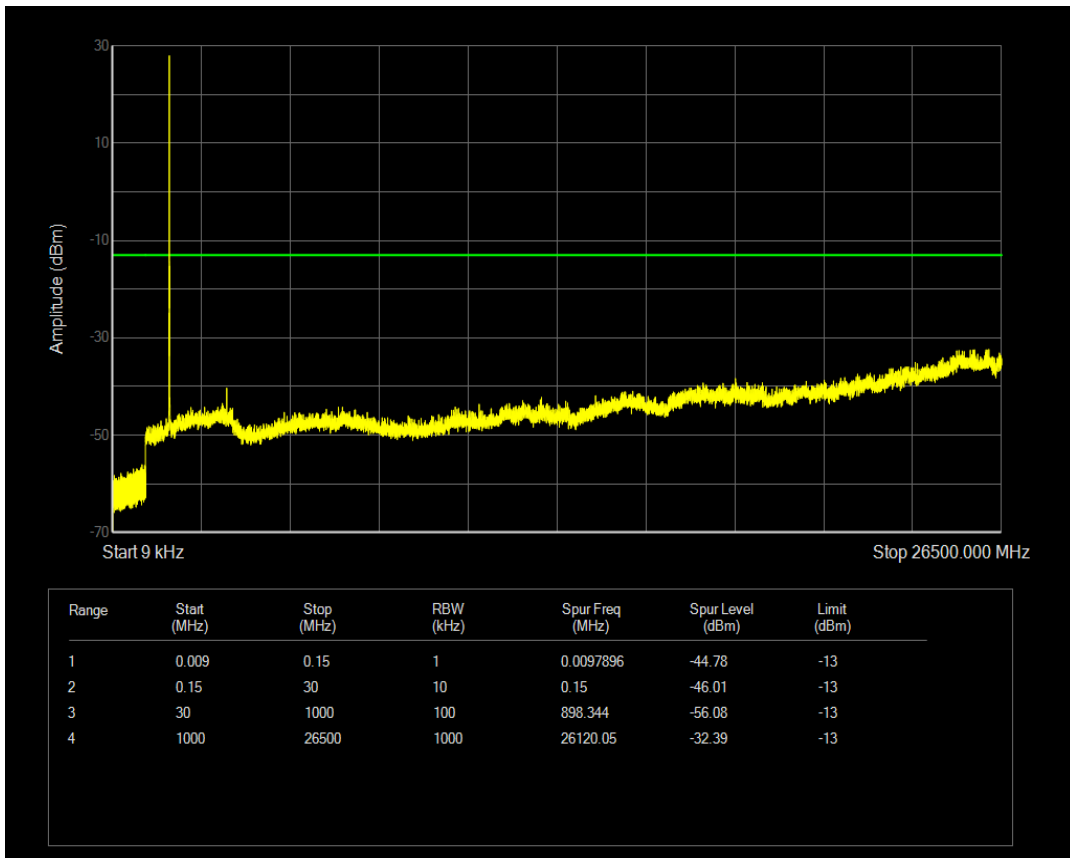

Band66 QPSK BW=5MHz Channel=131997 RB Size=1 Position=#0

Band66 QPSK BW=5MHz Channel=131997 RB Size=25 Position=#0