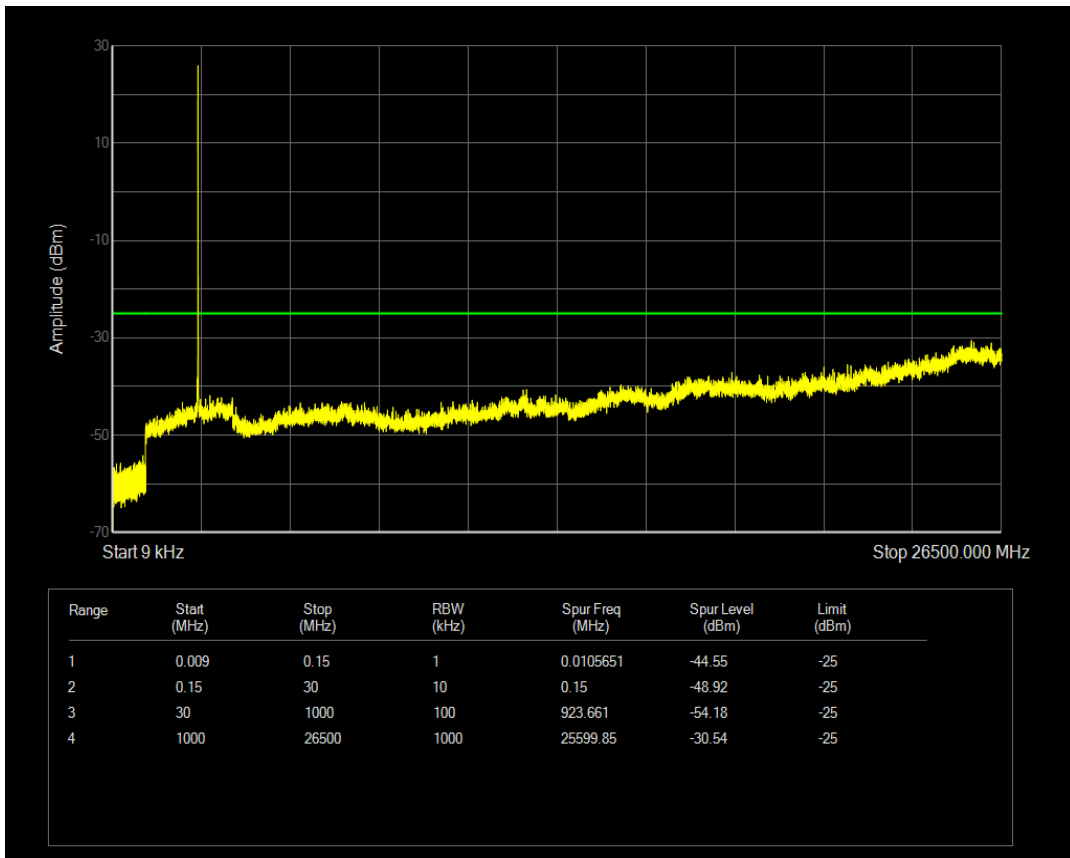

Band7 QPSK BW=5MHz Channel=21425 RB Size=1 Position=#0

Band7 QPSK BW=5MHz Channel=21425 RB Size=25 Position=#0