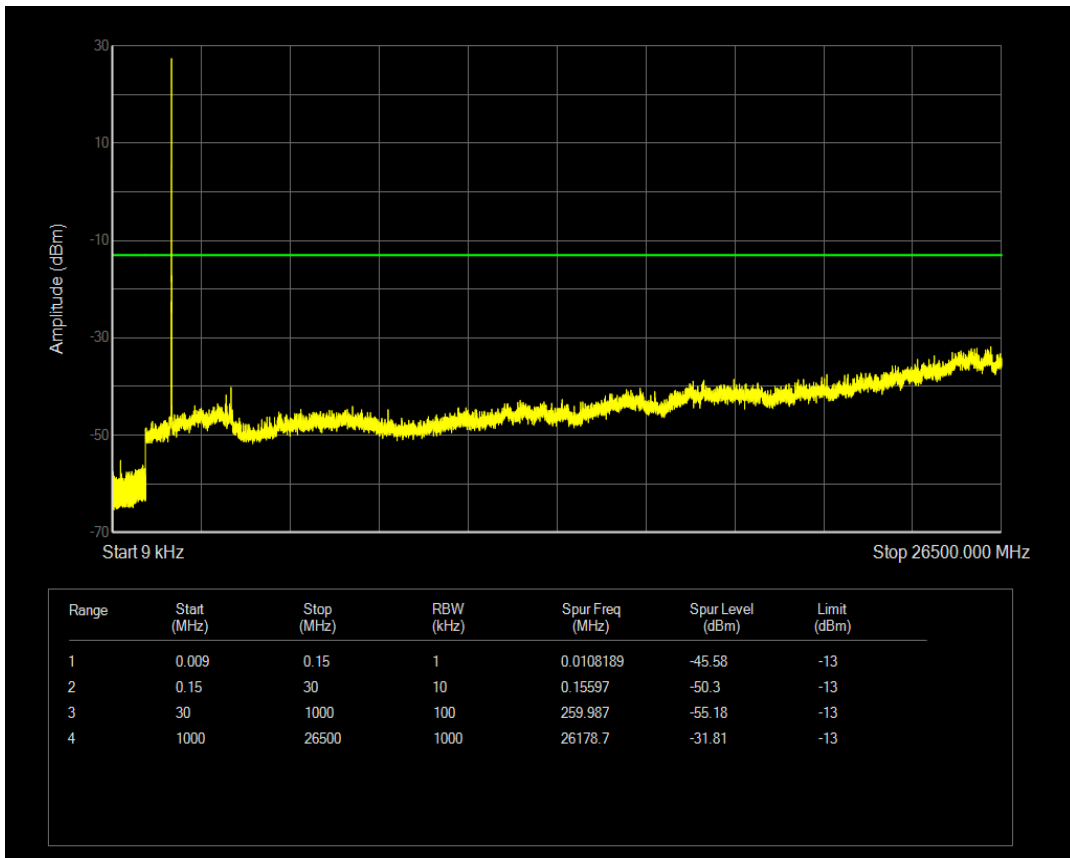

Band66 QPSK BW=5MHz Channel=132647 RB Size=1 Position=#0

Band66 QPSK BW=5MHz Channel=132647 RB Size=25 Position=#0