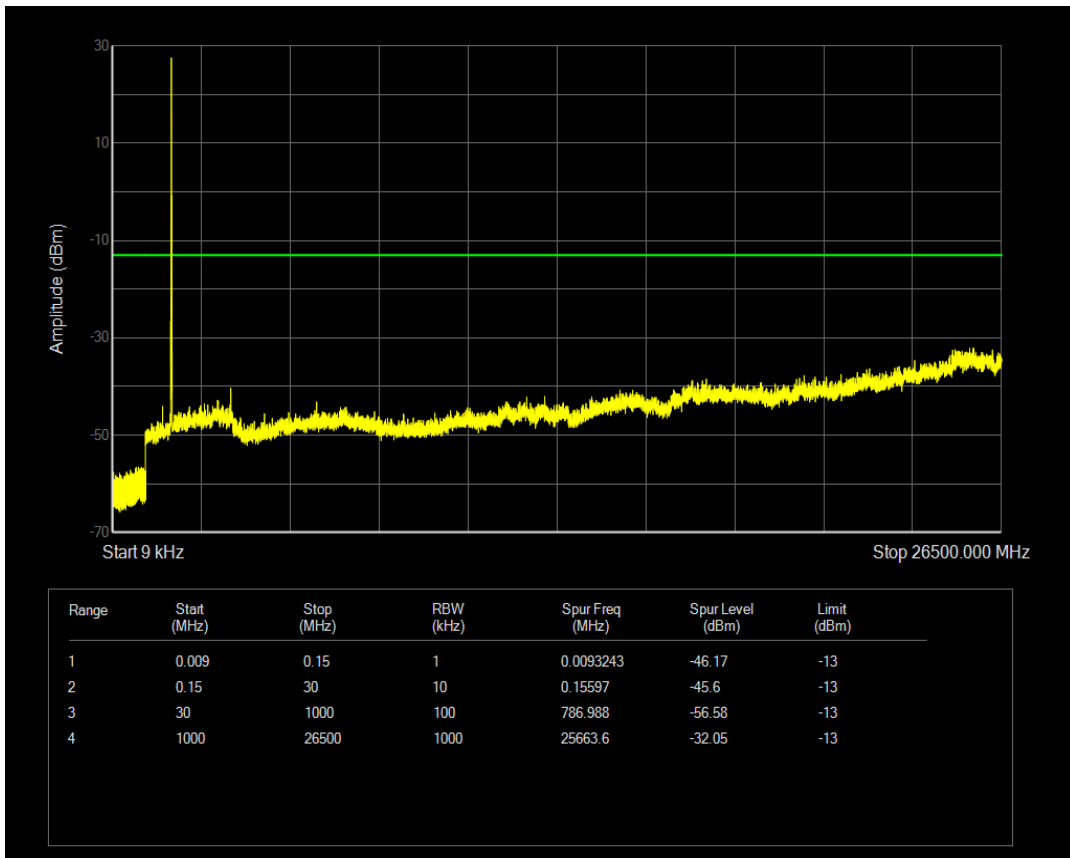

Band66 16QAM BW=10MHz Channel=132622 RB Size=1 Position=#0

Band66 16QAM BW=10MHz Channel=132622 RB Size=50 Position=#0