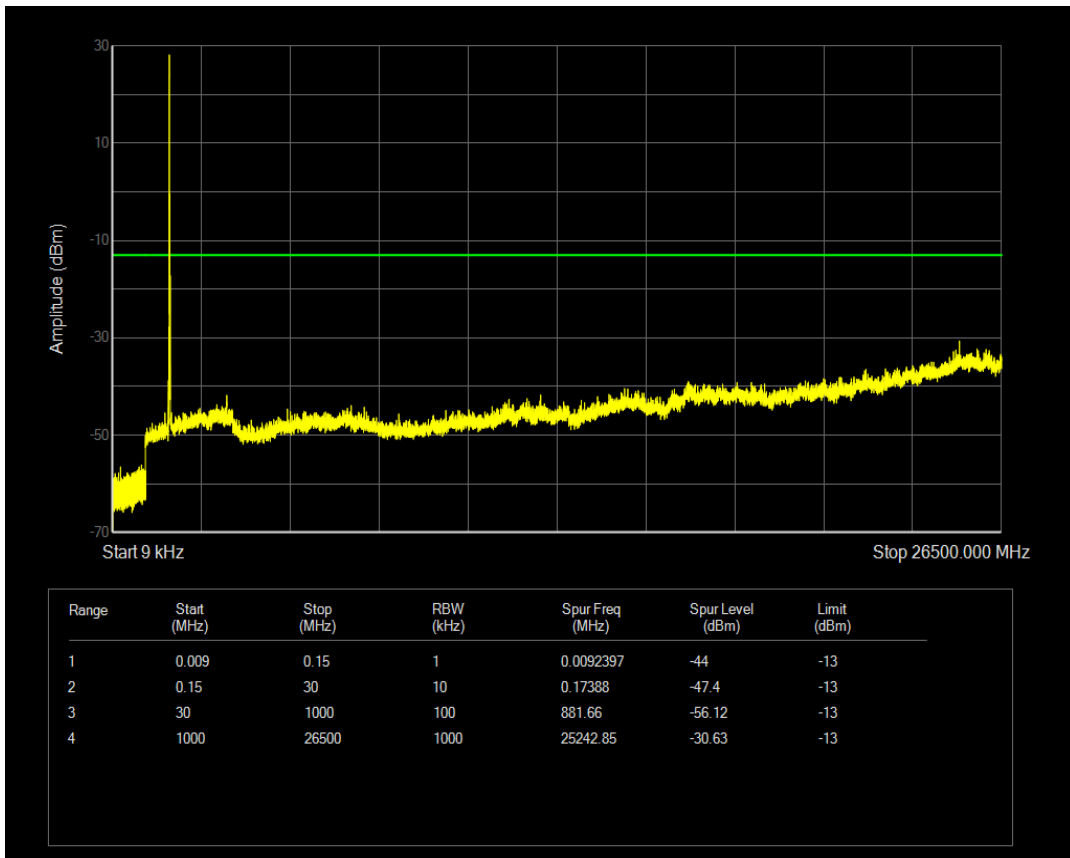

Band66 16QAM BW=15MHz Channel=132047 RB Size=1 Position=#0

Band66 16QAM BW=15MHz Channel=132047 RB Size=75 Position=#0