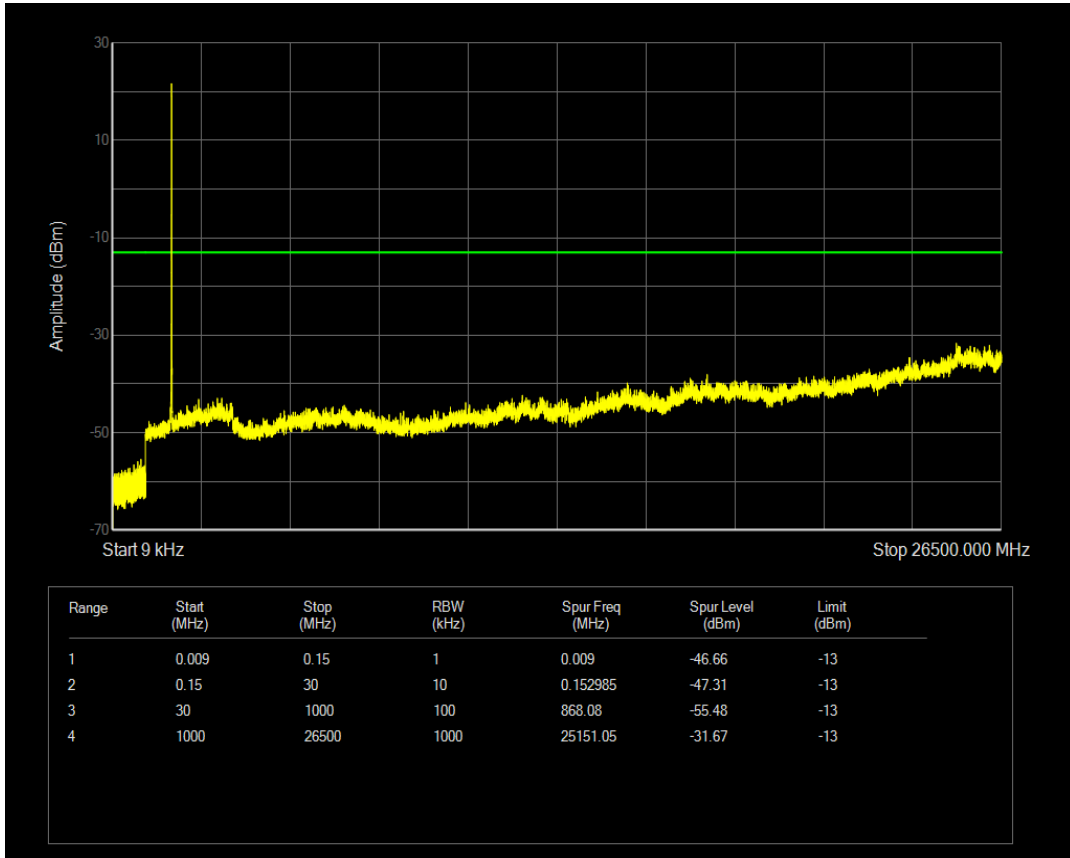

Band66 QPSK BW=5MHz Channel=132647 RB Size=25 Position=#0

Band66 16QAM BW=5MHz Channel=132647 RB Size=1 Position=#0