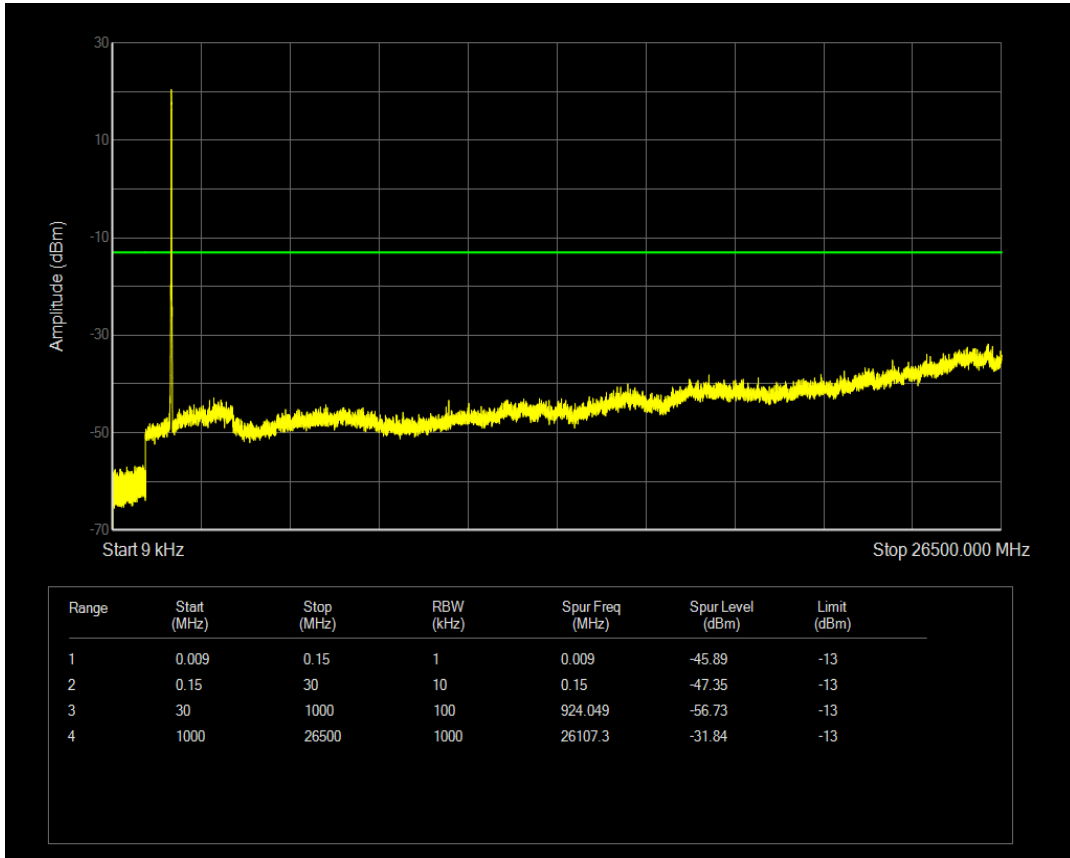

Band66 QPSK BW=15MHz Channel=132597 RB Size=1 Position=#0

Band66 QPSK BW=15MHz Channel=132597 RB Size=75 Position=#0

Band66 16QAM BW=15MHz Channel=132597 RB Size=1 Position=#0

Band66 16QAM BW=15MHz Channel=132597 RB Size=75 Position=#0