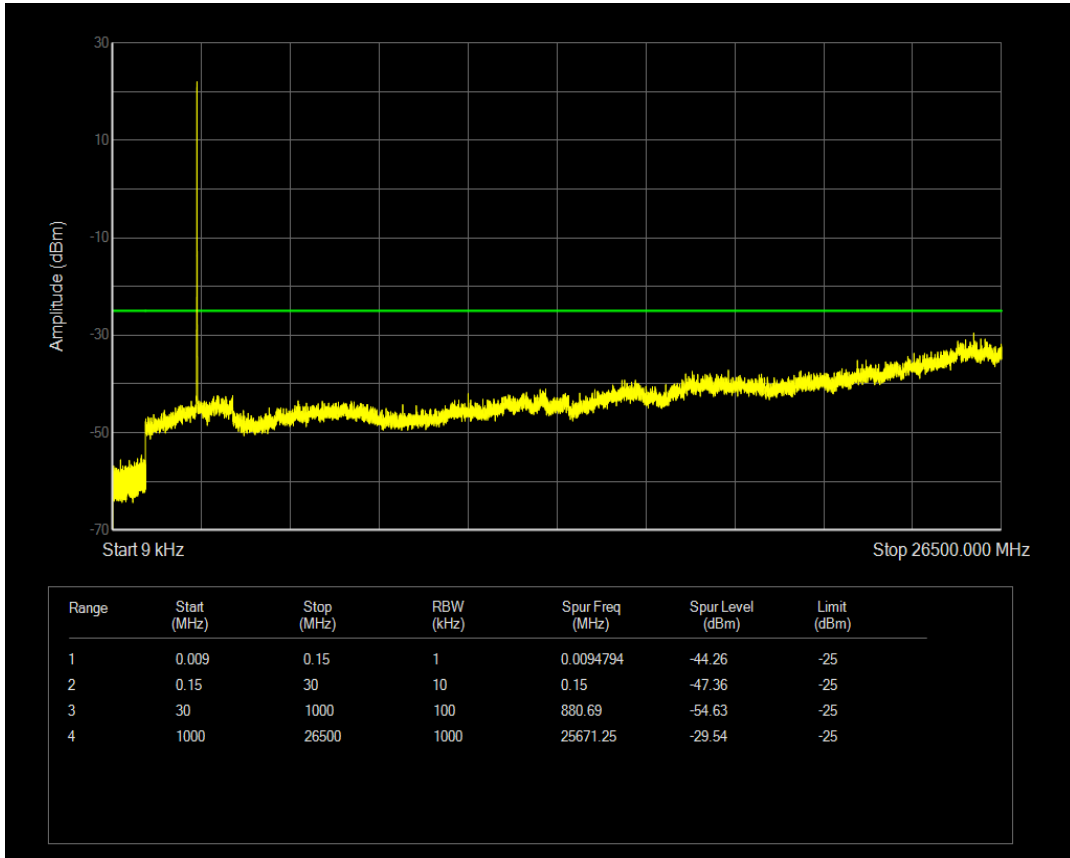

Band7 QPSK BW=5MHz Channel=21100 RB Size=1 Position=#0

Band7 QPSK BW=5MHz Channel=21100 RB Size=25 Position=#0

Band7 16QAM BW=5MHz Channel=21100 RB Size=1 Position=#0

Band7 16QAM BW=5MHz Channel=21100 RB Size=25 Position=#0

Band7 QPSK BW=5MHz Channel=21425 RB Size=1 Position=#0

Band7 QPSK BW=5MHz Channel=21425 RB Size=25 Position=#0

Band7 16QAM BW=5MHz Channel=21425 RB Size=1 Position=#0

Band7 16QAM BW=5MHz Channel=21425 RB Size=25 Position=#0