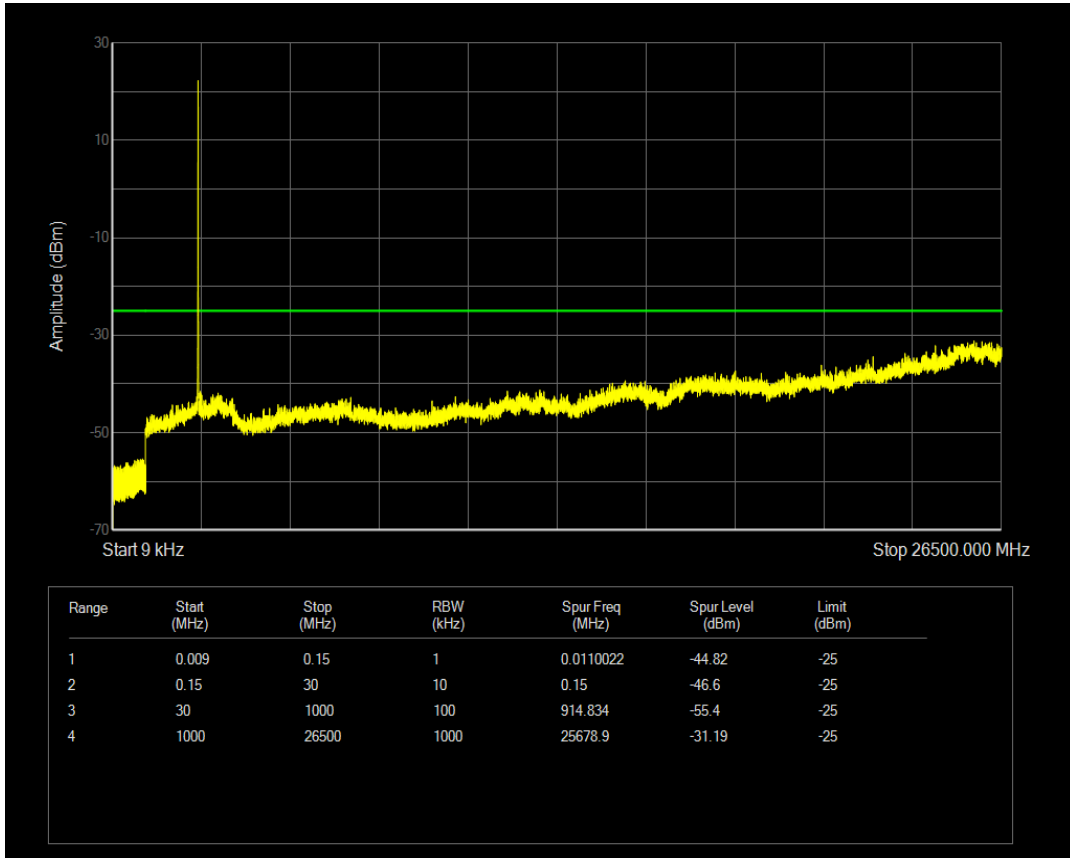

Band7 QPSK BW=5MHz Channel=21100 RB Size=1 Position=#0

Band7 QPSK BW=5MHz Channel=21100 RB Size=25 Position=#0

Band7 16QAM BW=5MHz Channel=21100 RB Size=1 Position=#0

Band7 16QAM BW=5MHz Channel=21100 RB Size=25 Position=#0

Band7 QPSK BW=5MHz Channel=21425 RB Size=1 Position=#0

Band7 QPSK BW=5MHz Channel=21425 RB Size=25 Position=#0

Band7 16QAM BW=5MHz Channel=21425 RB Size=1 Position=#0

Band7 16QAM BW=5MHz Channel=21425 RB Size=25 Position=#0