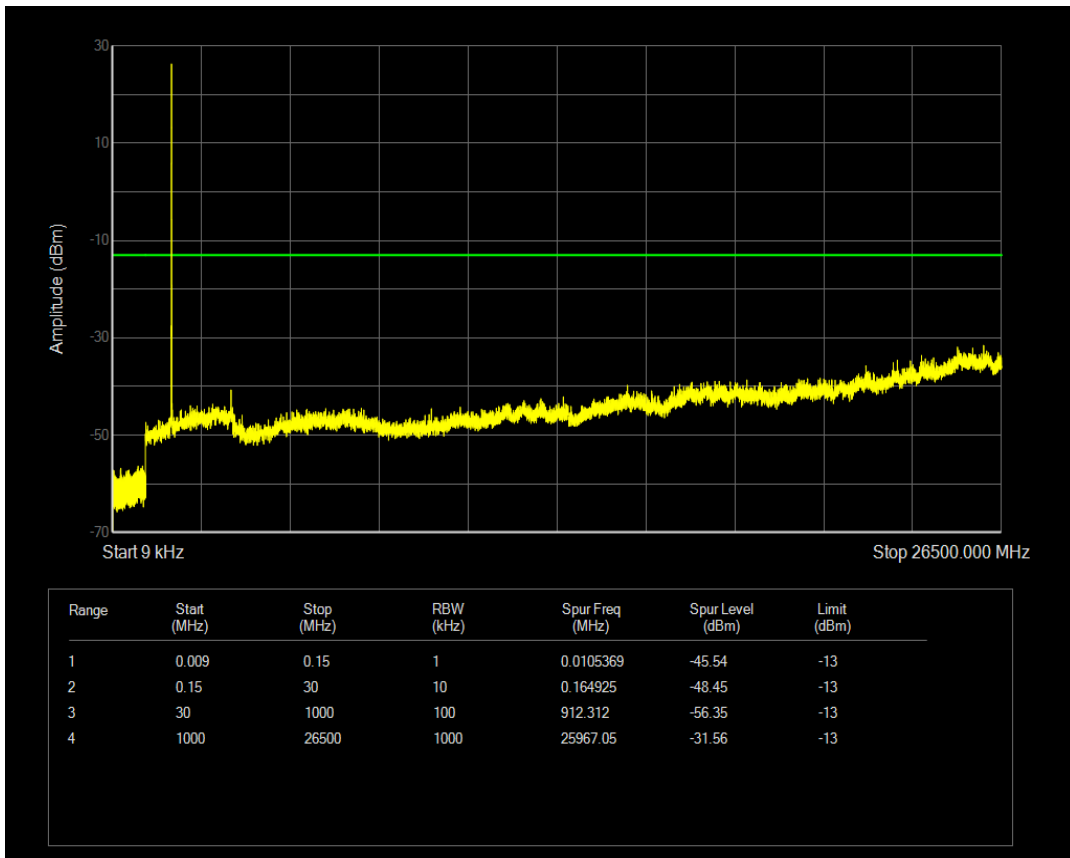

Band66 16QAM BW=5MHz Channel=132647 RB Size=1 Position=#0

Band66 16QAM BW=5MHz Channel=132647 RB Size=25 Position=#0