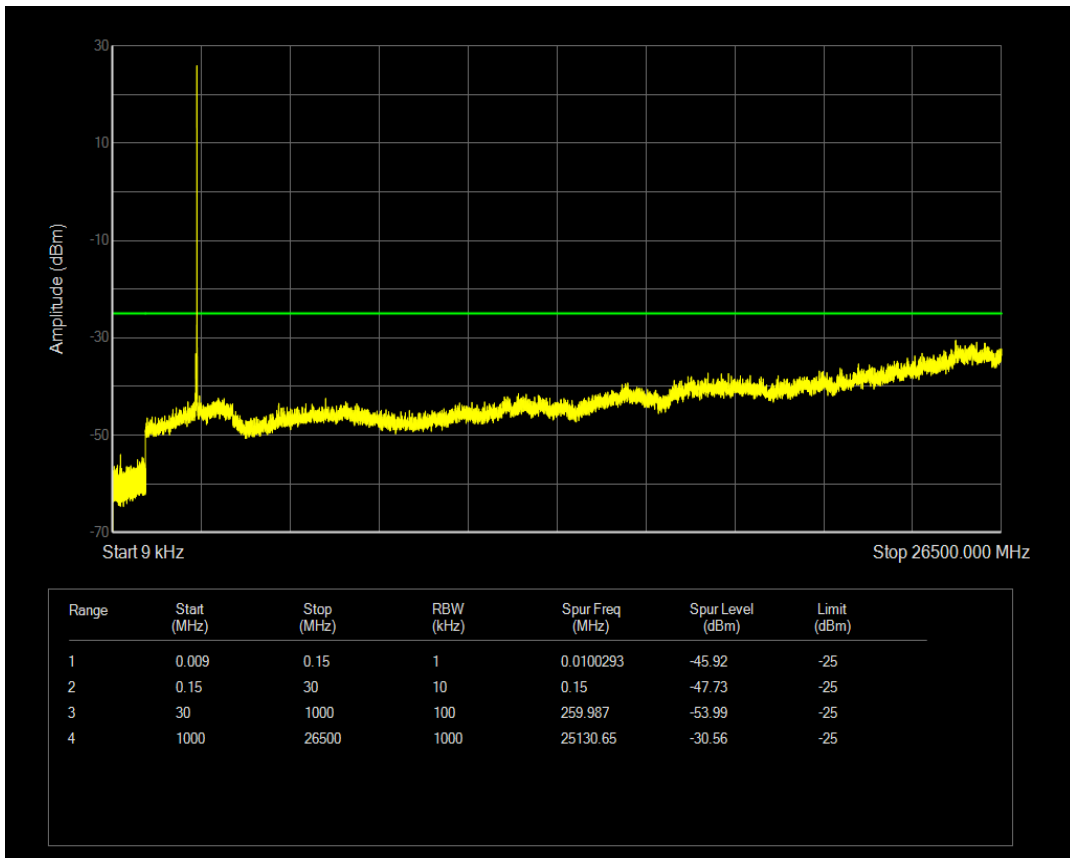

Band7 QPSK BW=5MHz Channel=20775 RB Size=1 Position=#0

Band7 QPSK BW=5MHz Channel=20775 RB Size=25 Position=#0

Band7 16QAM BW=5MHz Channel=20775 RB Size=1 Position=#0

Band7 16QAM BW=5MHz Channel=20775 RB Size=25 Position=#0

Band7 QPSK BW=5MHz Channel=21100 RB Size=1 Position=#0

Band7 QPSK BW=5MHz Channel=21100 RB Size=25 Position=#0

Band7 16QAM BW=5MHz Channel=21100 RB Size=1 Position=#0

Band7 16QAM BW=5MHz Channel=21100 RB Size=25 Position=#0