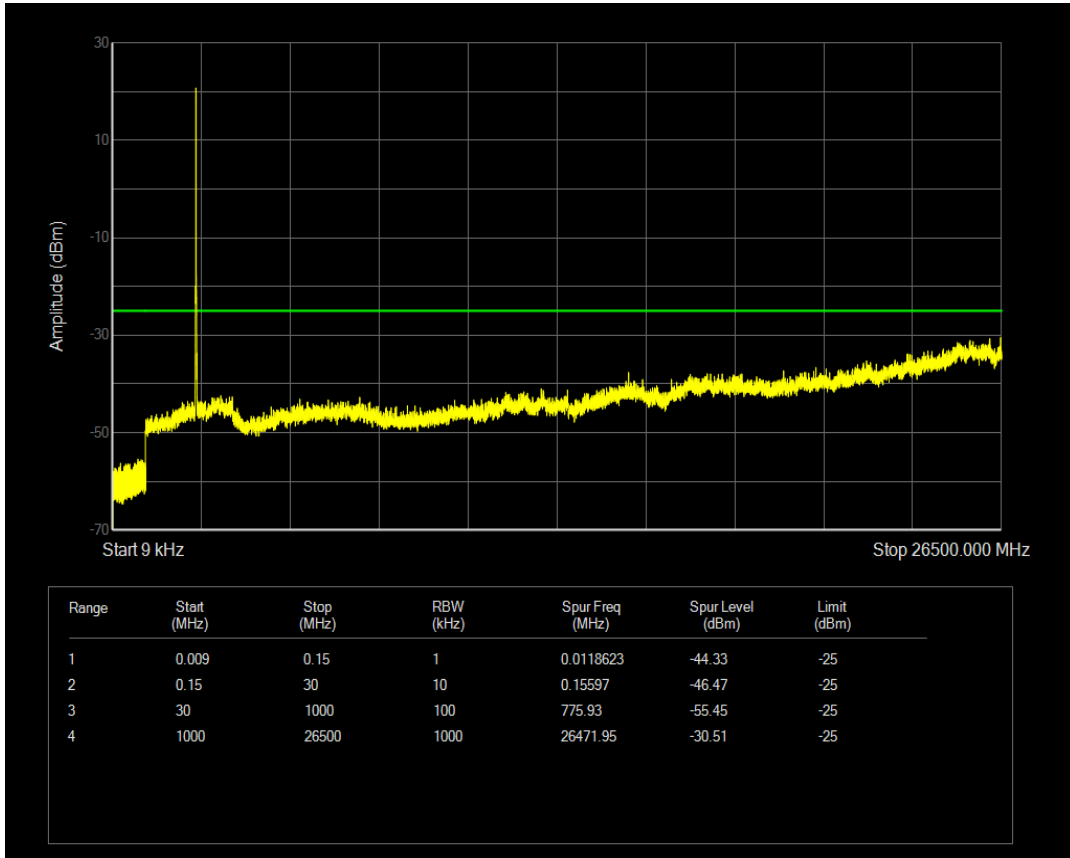

Band7 QPSK BW=5MHz Channel=21425 RB Size=1 Position=#0

Band7 QPSK BW=5MHz Channel=21425 RB Size=25 Position=#0

Band7 16QAM BW=5MHz Channel=21425 RB Size=1 Position=#0

Band7 16QAM BW=5MHz Channel=21425 RB Size=25 Position=#0

Band7 QPSK BW=10MHz Channel=20800 RB Size=1 Position=#0

Band7 QPSK BW=10MHz Channel=20800 RB Size=50 Position=#0

Band7 16QAM BW=10MHz Channel=20800 RB Size=1 Position=#0

Band7 16QAM BW=10MHz Channel=20800 RB Size=50 Position=#0