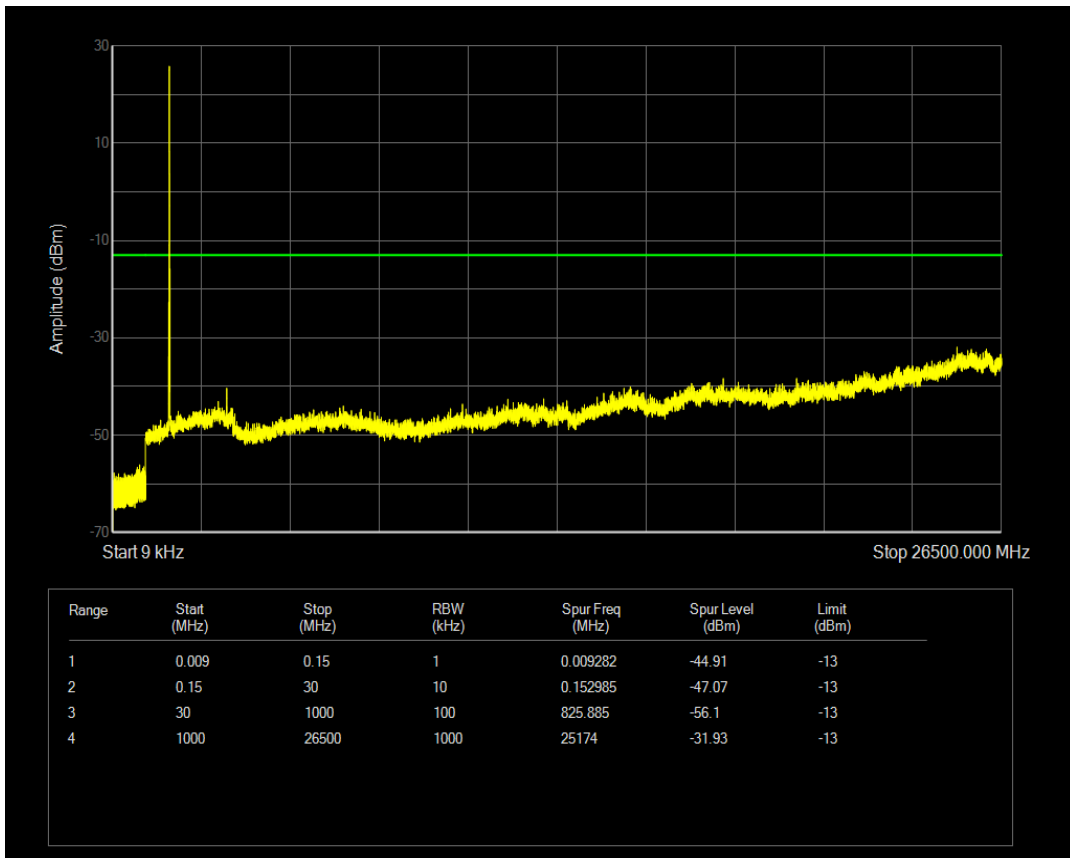

Band66 16QAM BW=10MHz Channel=132022 RB Size=1 Position=#0

Band66 16QAM BW=10MHz Channel=132022 RB Size=50 Position=#0