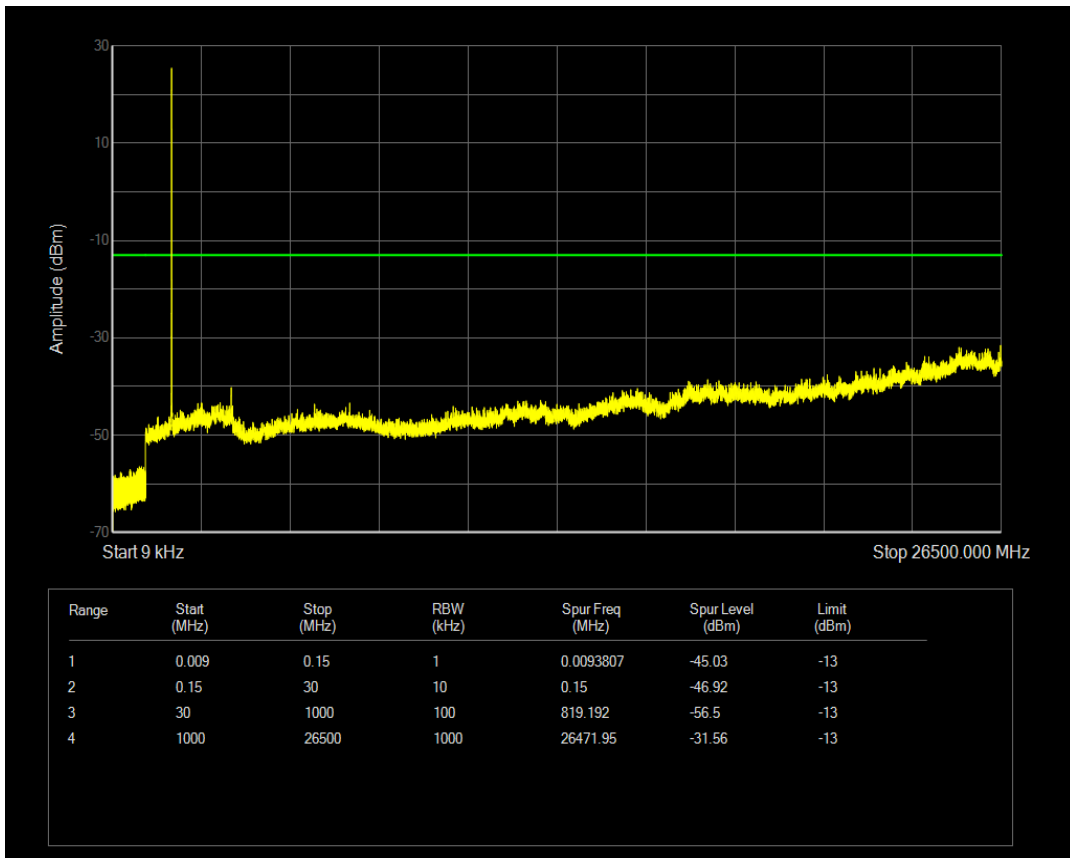

Band66 QPSK BW=3MHz Channel=132657 RB Size=1 Position=#0

Band66 QPSK BW=3MHz Channel=132657 RB Size=15 Position=#0

Band66 16QAM BW=3MHz Channel=132657 RB Size=1 Position=#0

Band66 16QAM BW=3MHz Channel=132657 RB Size=15 Position=#0

Band66 QPSK BW=5MHz Channel=131997 RB Size=1 Position=#0

Band66 QPSK BW=5MHz Channel=131997 RB Size=25 Position=#0

Band66 16QAM BW=5MHz Channel=131997 RB Size=1 Position=#0

Band66 16QAM BW=5MHz Channel=131997 RB Size=25 Position=#0