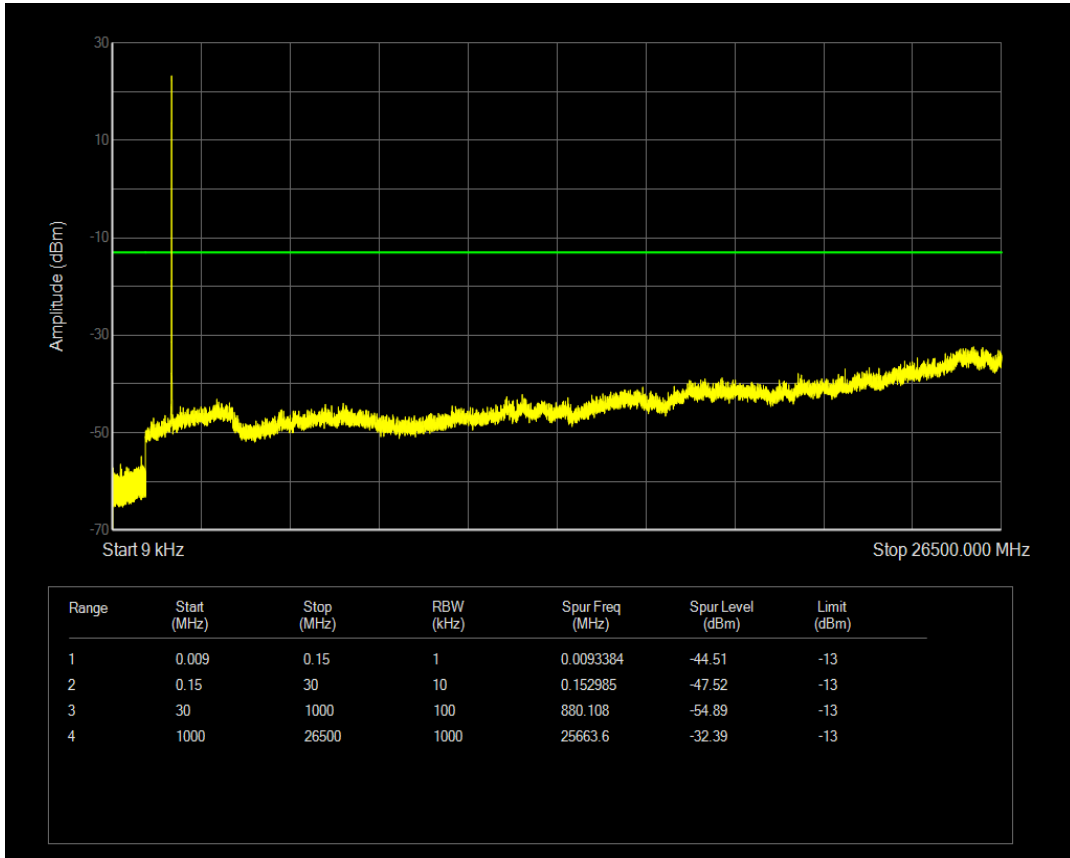

Band66 QPSK BW=3MHz Channel=132657 RB Size=1 Position=#0

Band66 QPSK BW=3MHz Channel=132657 RB Size=15 Position=#0

Band66 16QAM BW=3MHz Channel=132657 RB Size=1 Position=#0

Band66 16QAM BW=3MHz Channel=132657 RB Size=15 Position=#0

Band66 QPSK BW=5MHz Channel=131997 RB Size=1 Position=#0

Band66 QPSK BW=5MHz Channel=131997 RB Size=25 Position=#0

Band66 16QAM BW=5MHz Channel=131997 RB Size=1 Position=#0

Band66 16QAM BW=5MHz Channel=131997 RB Size=25 Position=#0