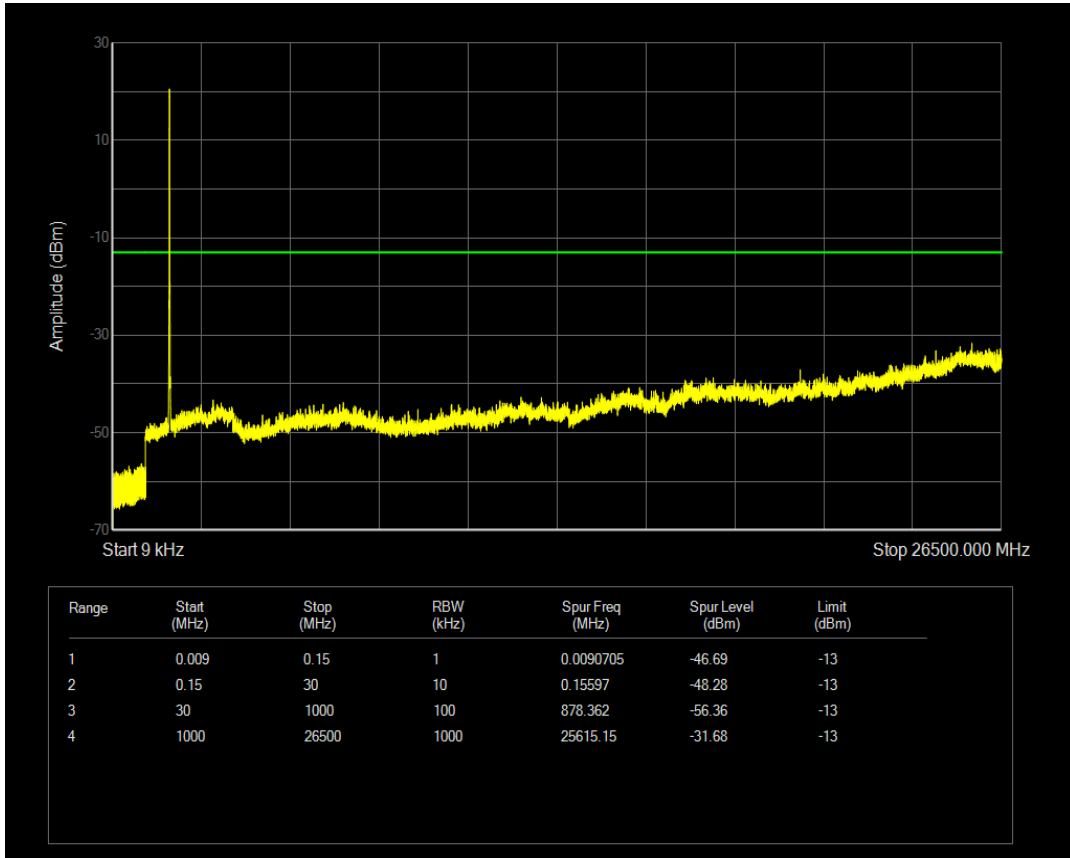

Band66 QPSK BW=10MHz Channel=132022 RB Size=50 Position=#0

Band66 16QAM BW=10MHz Channel=132022 RB Size=1 Position=#0