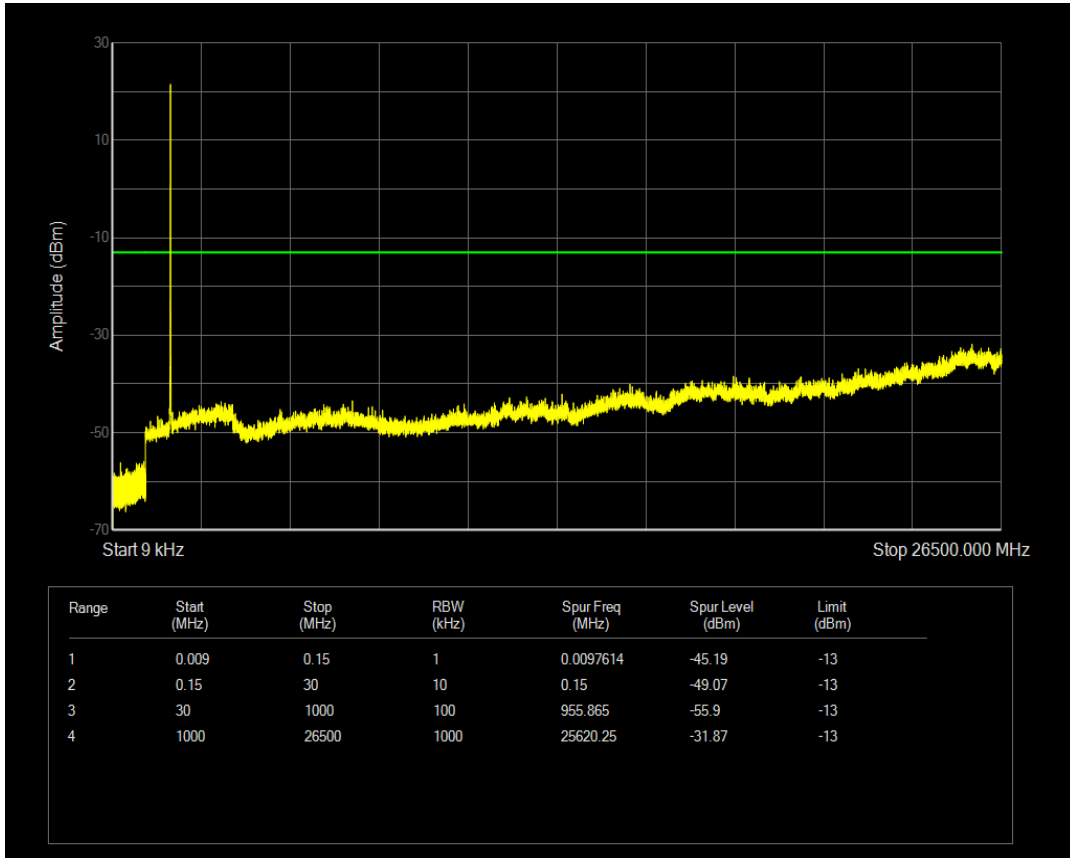

Band66 QPSK BW=5MHz Channel=132322 RB Size=1 Position=#0

Band66 QPSK BW=5MHz Channel=132322 RB Size=25 Position=#0

Band66 16QAM BW=5MHz Channel=132322 RB Size=1 Position=#0

Band66 16QAM BW=5MHz Channel=132322 RB Size=25 Position=#0