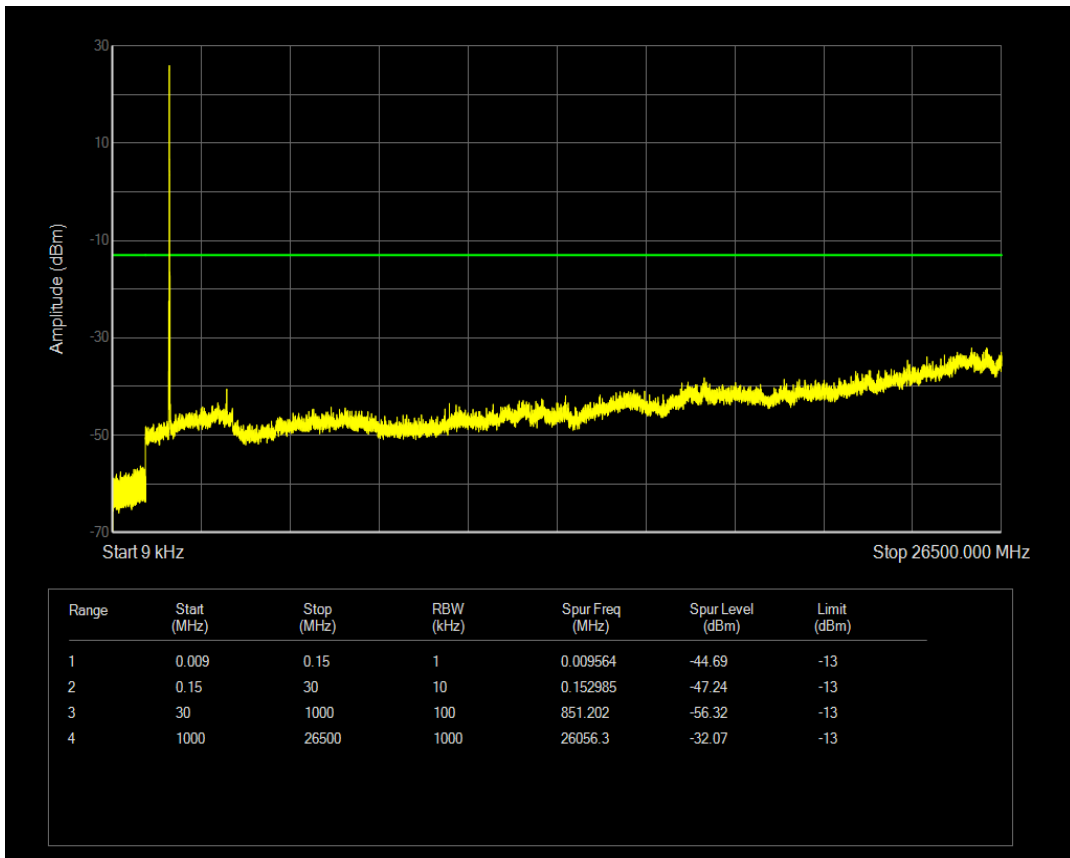

Band66 QPSK BW=10MHz Channel=132022 RB Size=1 Position=#0

Band66 QPSK BW=10MHz Channel=132022 RB Size=50 Position=#0