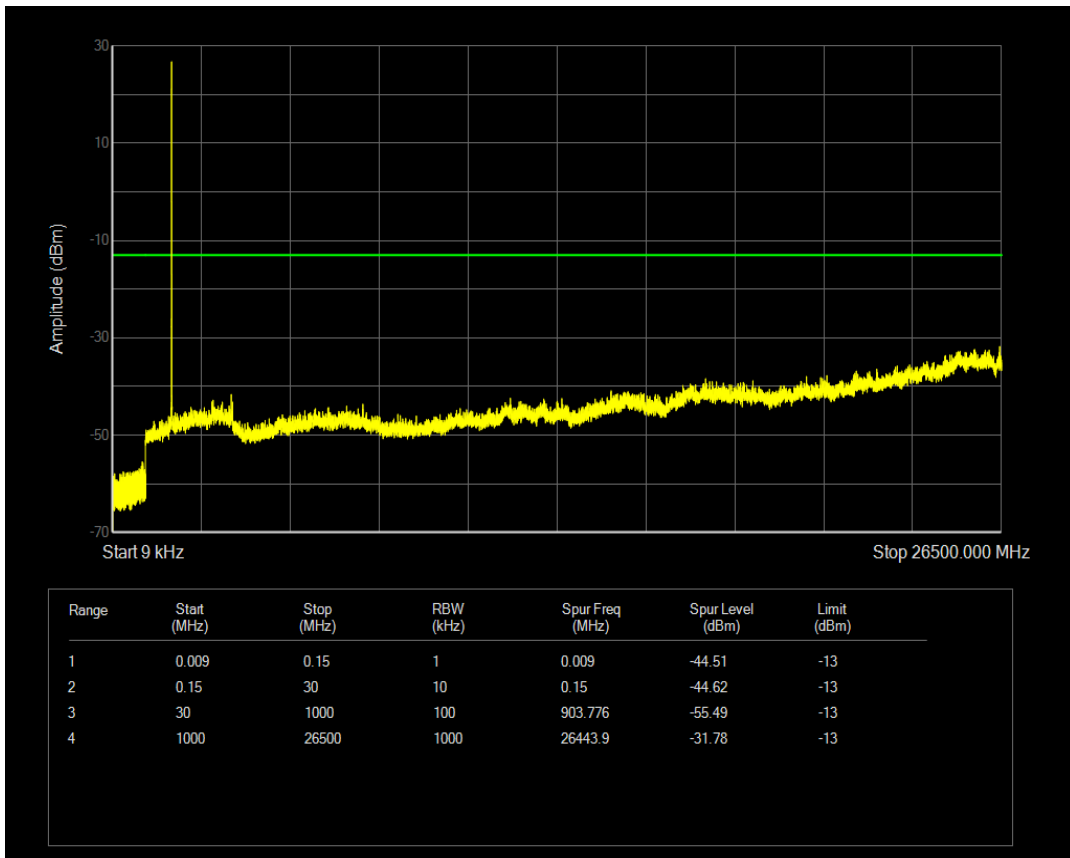

Band66 QPSK BW=3MHz Channel=132657 RB Size=1 Position=#0

Band66 QPSK BW=3MHz Channel=132657 RB Size=15 Position=#0

Band66 16QAM BW=3MHz Channel=132657 RB Size=1 Position=#0

Band66 16QAM BW=3MHz Channel=132657 RB Size=15 Position=#0