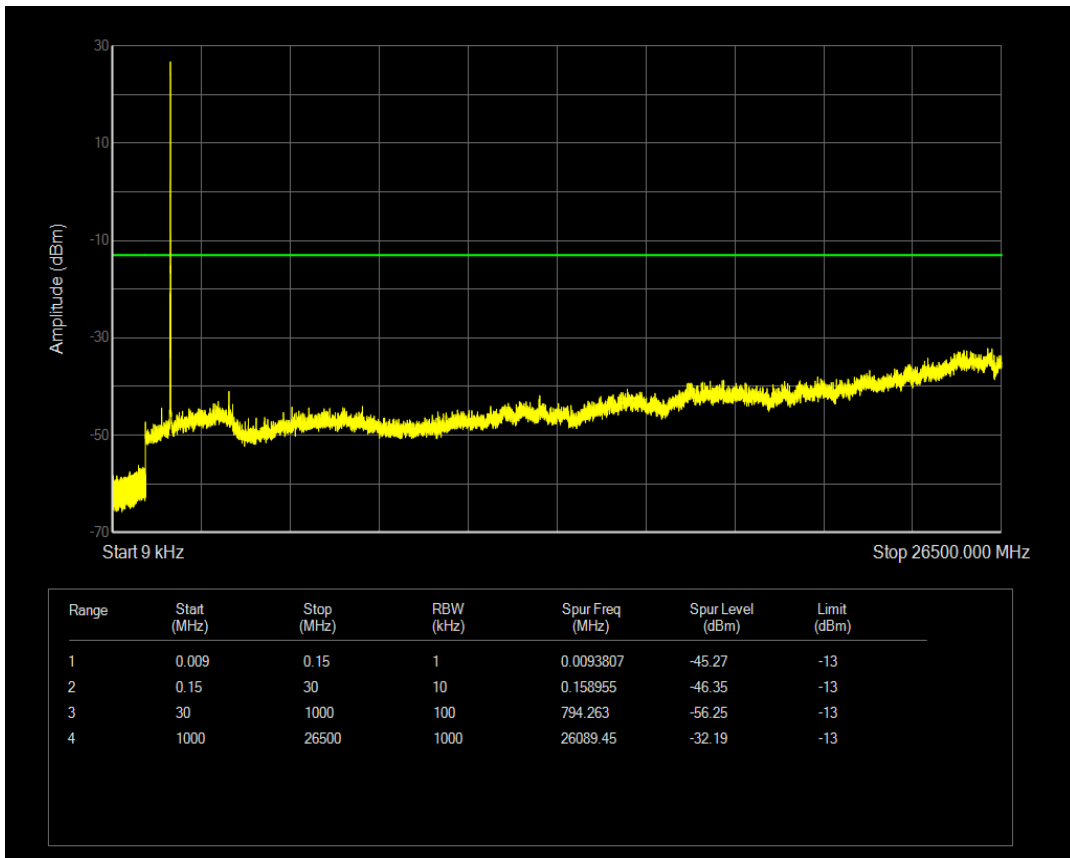

Band66 QPSK BW=5MHz Channel=132322 RB Size=1 Position=#0

Band66 QPSK BW=5MHz Channel=132322 RB Size=25 Position=#0