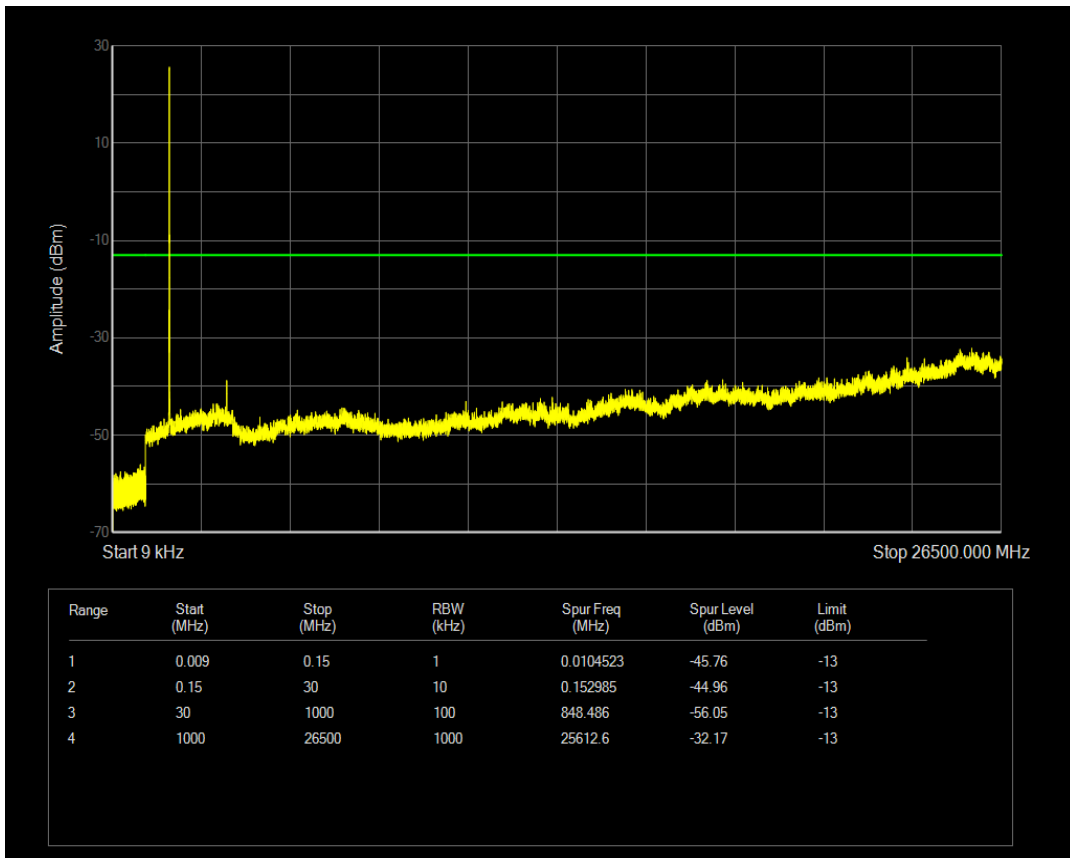

Band66 16QAM BW=5MHz Channel=131997 RB Size=1 Position=#0

Band66 16QAM BW=5MHz Channel=131997 RB Size=25 Position=#0