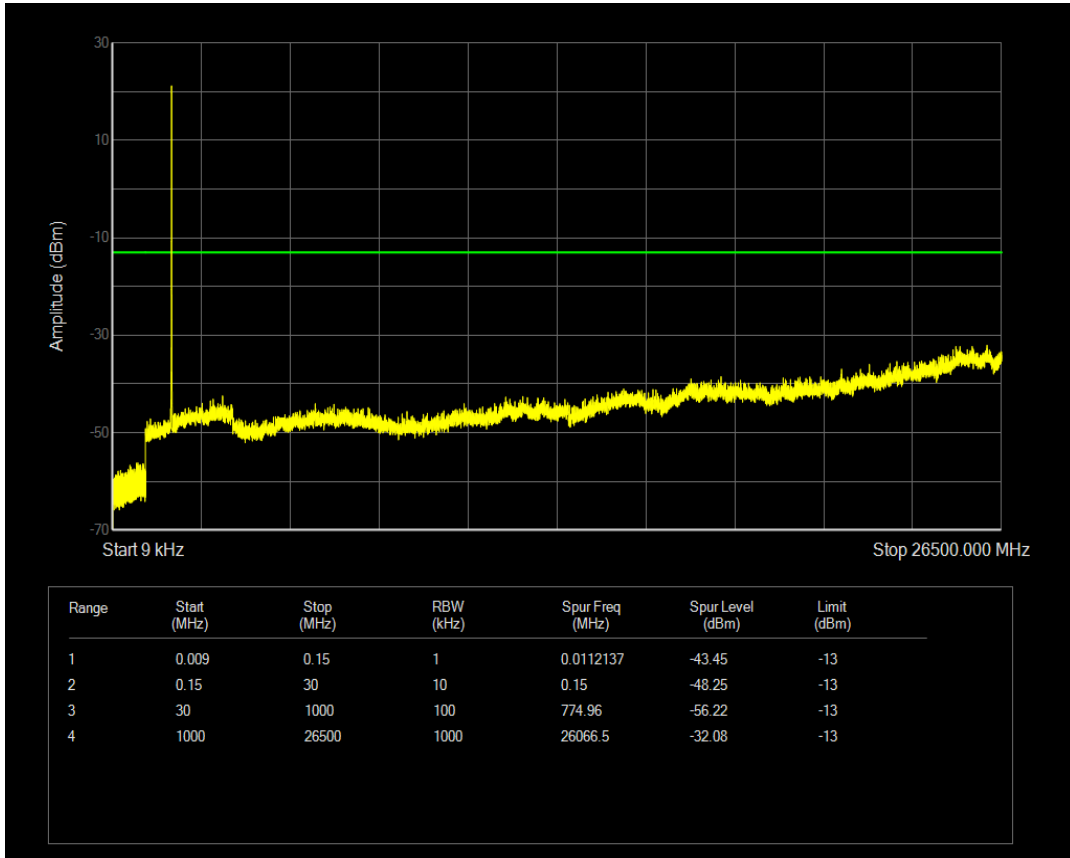

Band66 QPSK BW=5MHz Channel=132647 RB Size=1 Position=#0

Band66 QPSK BW=5MHz Channel=132647 RB Size=25 Position=#0

Band66 16QAM BW=5MHz Channel=132647 RB Size=1 Position=#0

Band66 16QAM BW=5MHz Channel=132647 RB Size=25 Position=#0