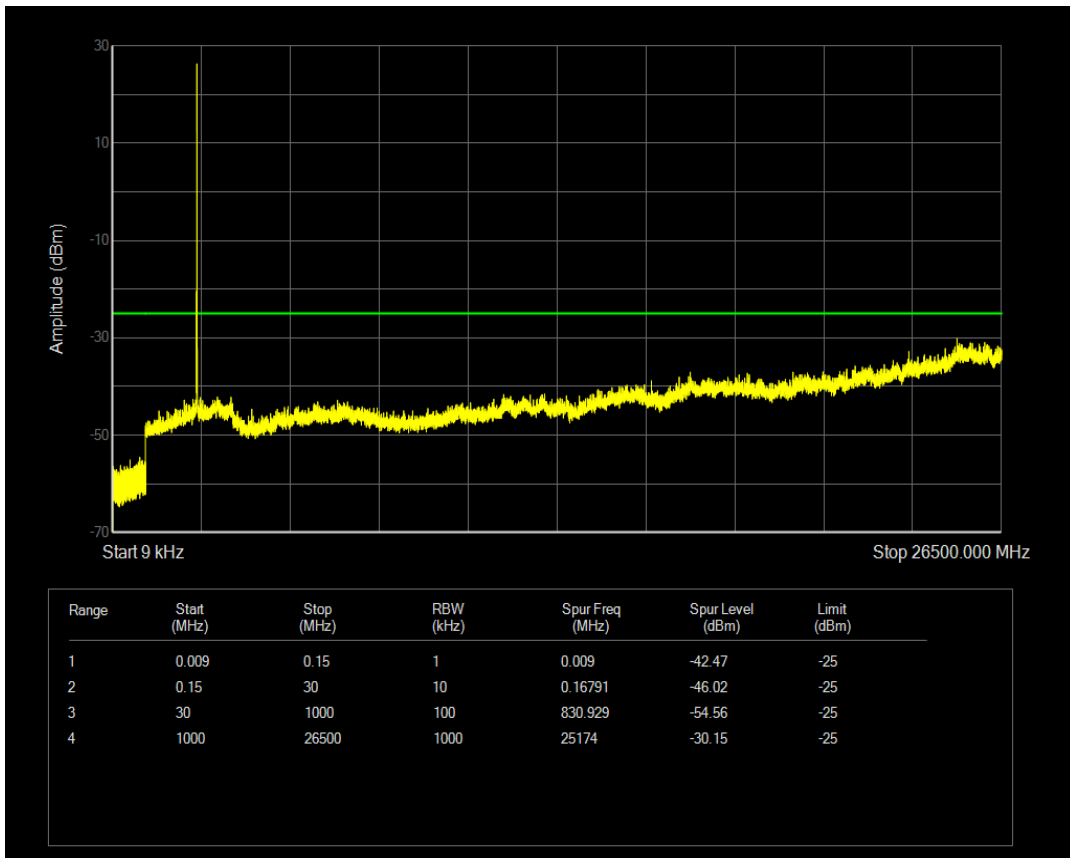

Band7 QPSK BW=5MHz Channel=20775 RB Size=1 Position=#0

Band7 QPSK BW=5MHz Channel=20775 RB Size=25 Position=#0

Band7 16QAM BW=5MHz Channel=20775 RB Size=1 Position=#0

Band7 16QAM BW=5MHz Channel=20775 RB Size=25 Position=#0

Band7 QPSK BW=5MHz Channel=21100 RB Size=1 Position=#0

Band7 QPSK BW=5MHz Channel=21100 RB Size=25 Position=#0

Band7 16QAM BW=5MHz Channel=21100 RB Size=1 Position=#0

Band7 16QAM BW=5MHz Channel=21100 RB Size=25 Position=#0