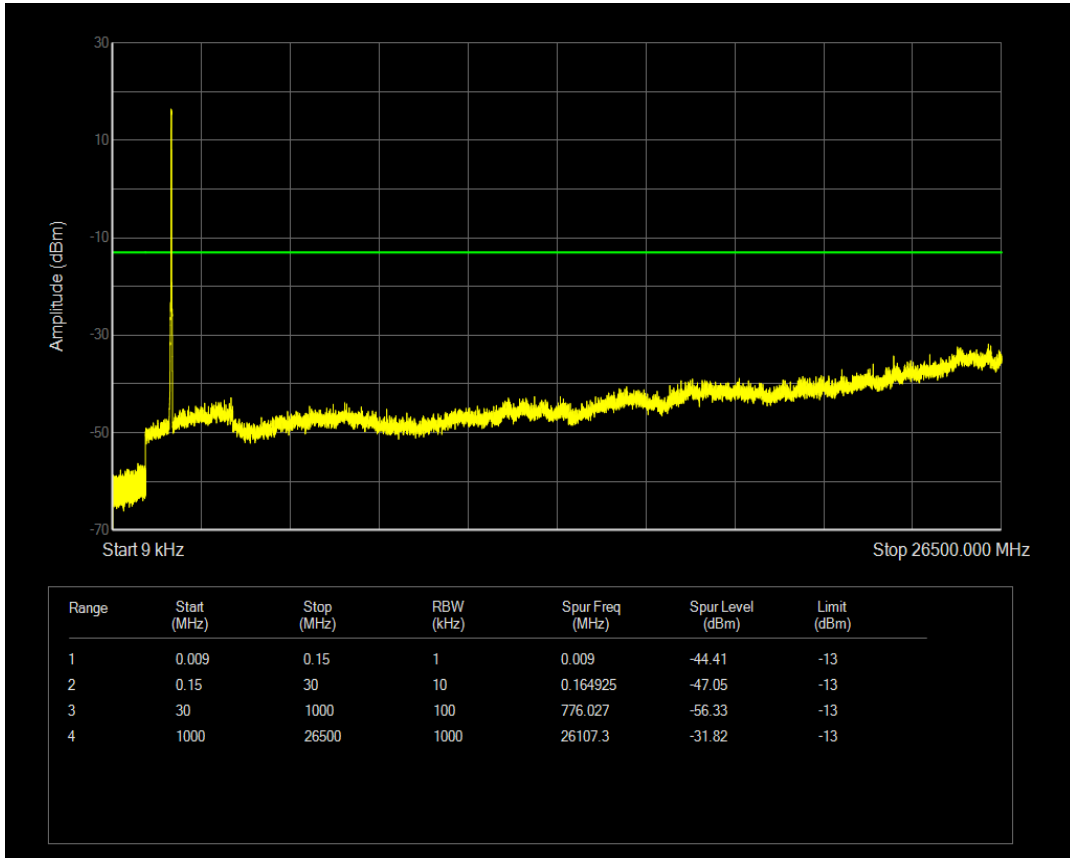

Band66 QPSK BW=20MHz Channel=132572 RB Size=1 Position=#0

Band66 QPSK BW=20MHz Channel=132572 RB Size=100 Position=#0

Band66 16QAM BW=20MHz Channel=132572 RB Size=1 Position=#0

Band66 16QAM BW=20MHz Channel=132572 RB Size=100 Position=#0

Band7 QPSK BW=5MHz Channel=20775 RB Size=1 Position=#0

Band7 QPSK BW=5MHz Channel=20775 RB Size=25 Position=#0

Band7 16QAM BW=5MHz Channel=20775 RB Size=1 Position=#0

Band7 16QAM BW=5MHz Channel=20775 RB Size=25 Position=#0