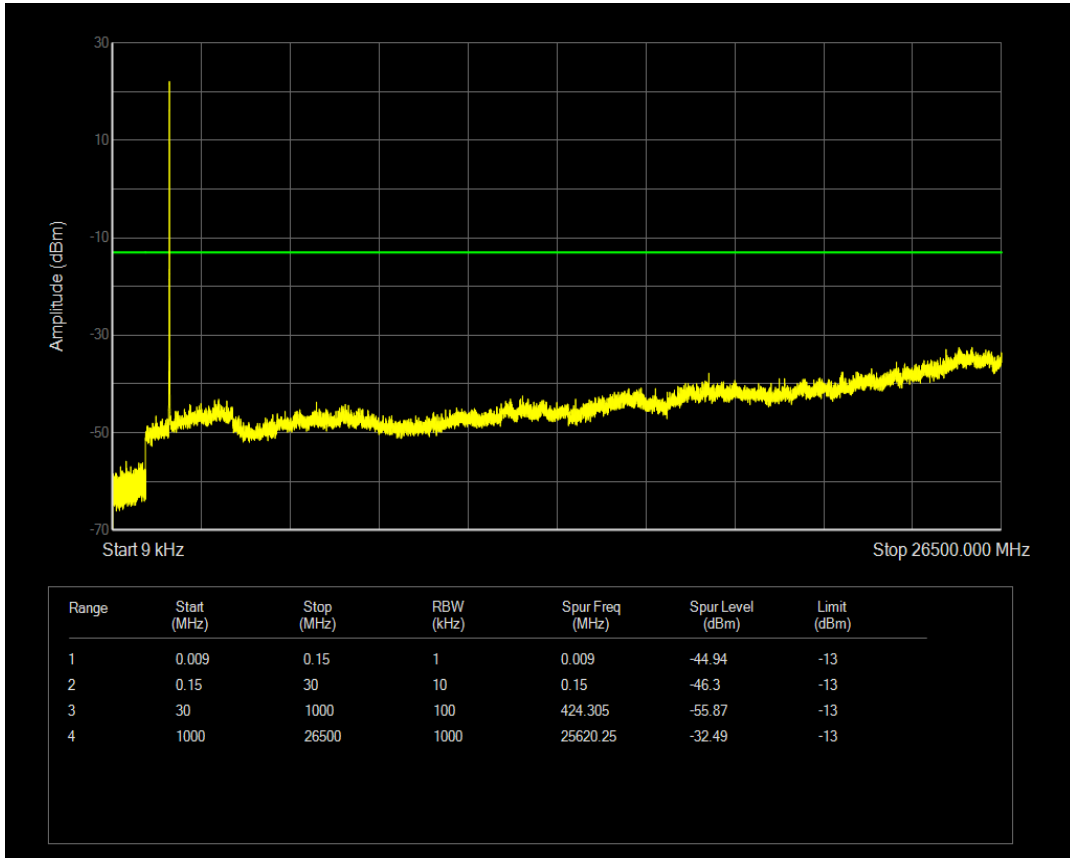

Band66 QPSK BW=3MHz Channel=132657 RB Size=1 Position=#0

Band66 QPSK BW=3MHz Channel=132657 RB Size=15 Position=#0

Band66 16QAM BW=3MHz Channel=132657 RB Size=1 Position=#0

Band66 16QAM BW=3MHz Channel=132657 RB Size=15 Position=#0

Band66 QPSK BW=5MHz Channel=131997 RB Size=1 Position=#0

Band66 QPSK BW=5MHz Channel=131997 RB Size=25 Position=#0

Band66 16QAM BW=5MHz Channel=131997 RB Size=1 Position=#0

Band66 16QAM BW=5MHz Channel=131997 RB Size=25 Position=#0