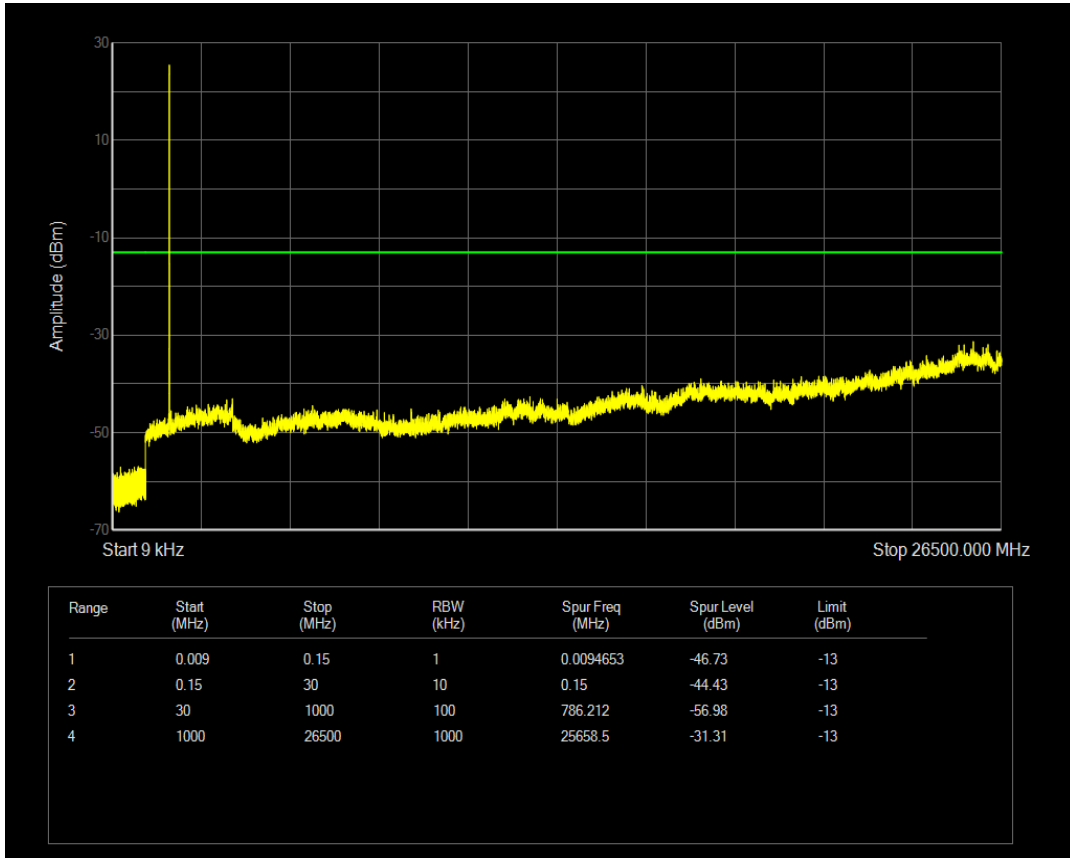

Band66 QPSK BW=1.4MHz Channel=131979 RB Size=6 Position=#0

Band66 16QAM BW=1.4MHz Channel=131979 RB Size=1 Position=#0