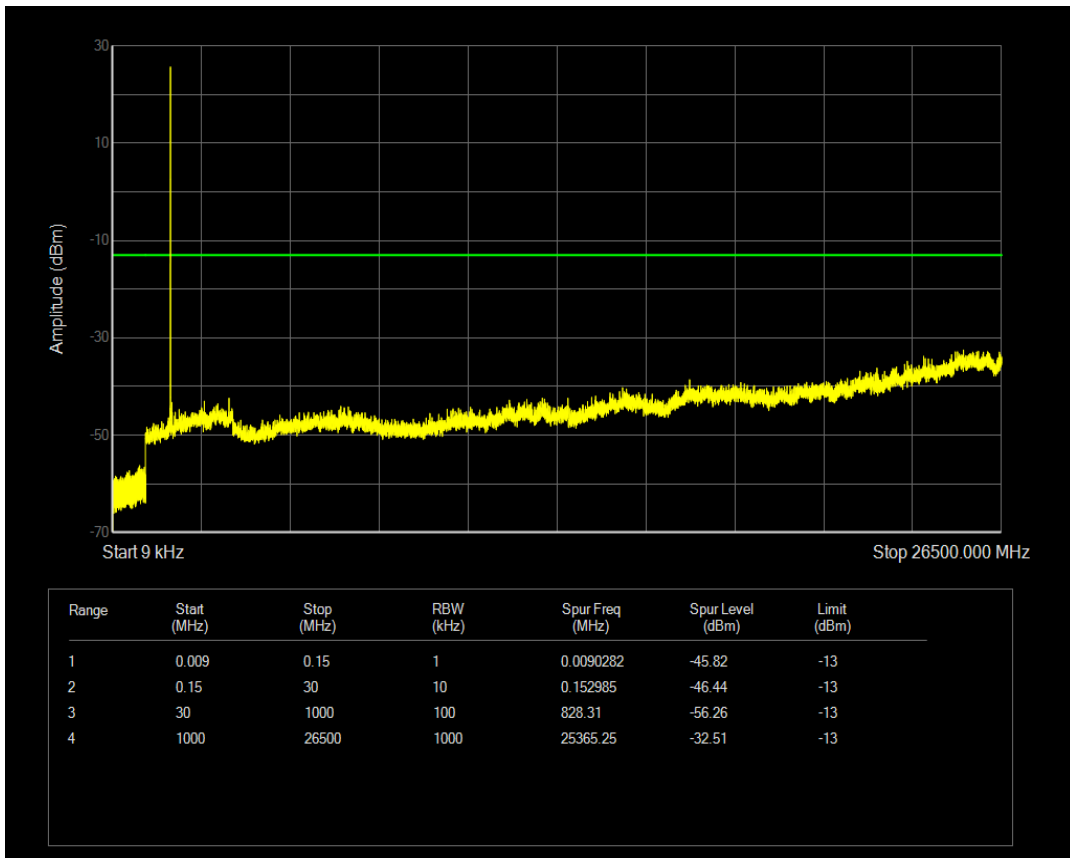

Band66 16QAM BW=1.4MHz Channel=132322 RB Size=1 Position=#0

Band66 16QAM BW=1.4MHz Channel=132322 RB Size=6 Position=#0