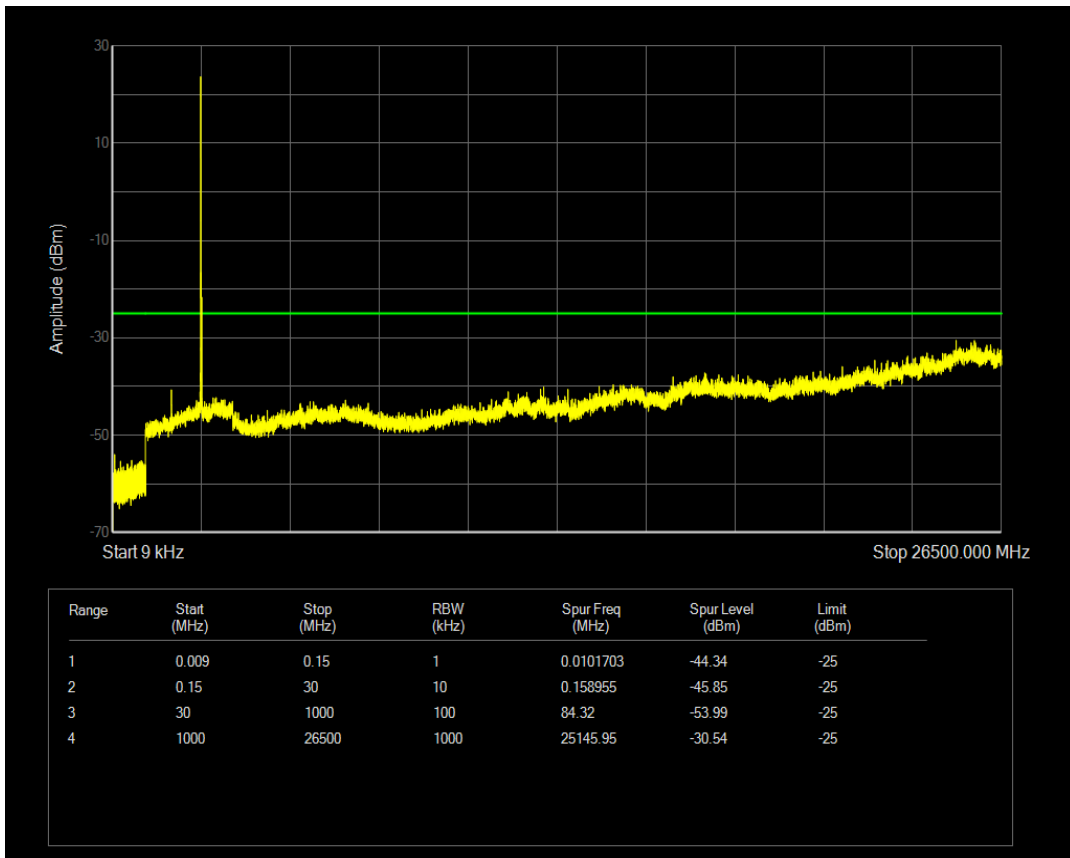

Band41(2535-2655) 16QAM BW=10MHz Channel=41190 RB Size=1 Position=#0

Band41(2535-2655) 16QAM BW=10MHz Channel=41190 RB Size=50 Position=#0