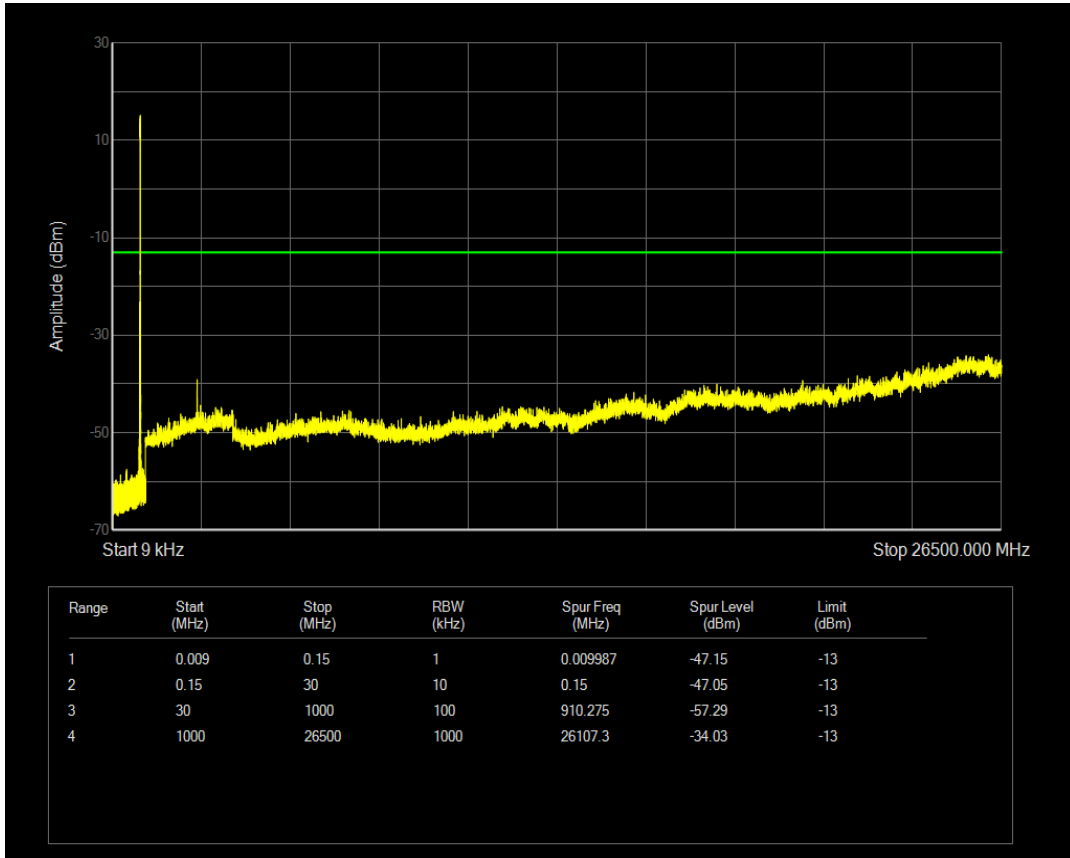

Band5 QPSK BW=5MHz Channel=20525 RB Size=1 Position=#0

Band5 QPSK BW=5MHz Channel=20525 RB Size=25 Position=#0

Band5 16QAM BW=5MHz Channel=20525 RB Size=1 Position=#0

Band5 16QAM BW=5MHz Channel=20525 RB Size=25 Position=#0

Band5 QPSK BW=5MHz Channel=20625 RB Size=1 Position=#0

Band5 QPSK BW=5MHz Channel=20625 RB Size=25 Position=#0

Band5 16QAM BW=5MHz Channel=20625 RB Size=1 Position=#0

Band5 16QAM BW=5MHz Channel=20625 RB Size=25 Position=#0