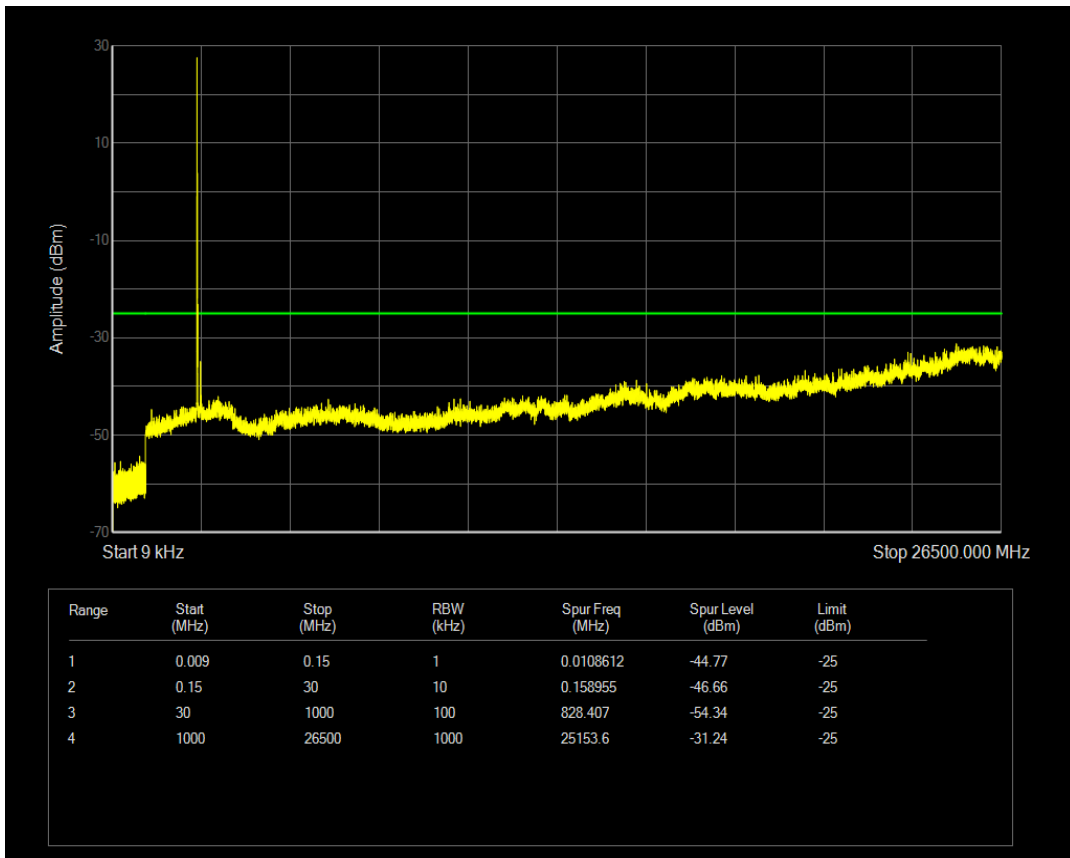

Band41(2535-2655) 16QAM BW=10MHz Channel=40090 RB Size=1 Position=#0

Band41(2535-2655) 16QAM BW=10MHz Channel=40090 RB Size=50 Position=#0