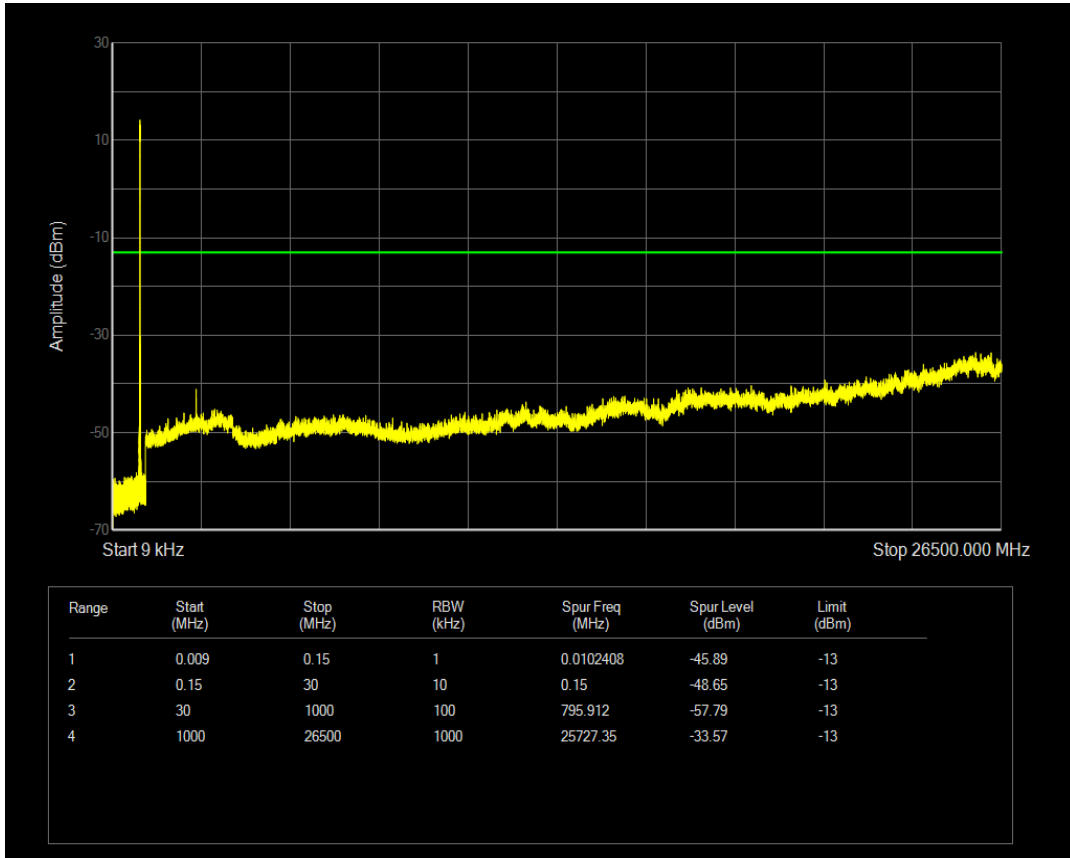

Band5 QPSK BW=5MHz Channel=20425 RB Size=1 Position=#0

Band5 QPSK BW=5MHz Channel=20425 RB Size=25 Position=#0

Band5 16QAM BW=5MHz Channel=20425 RB Size=1 Position=#0

Band5 16QAM BW=5MHz Channel=20425 RB Size=25 Position=#0

Band5 QPSK BW=5MHz Channel=20525 RB Size=1 Position=#0

Band5 QPSK BW=5MHz Channel=20525 RB Size=25 Position=#0

Band5 16QAM BW=5MHz Channel=20525 RB Size=1 Position=#0

Band5 16QAM BW=5MHz Channel=20525 RB Size=25 Position=#0