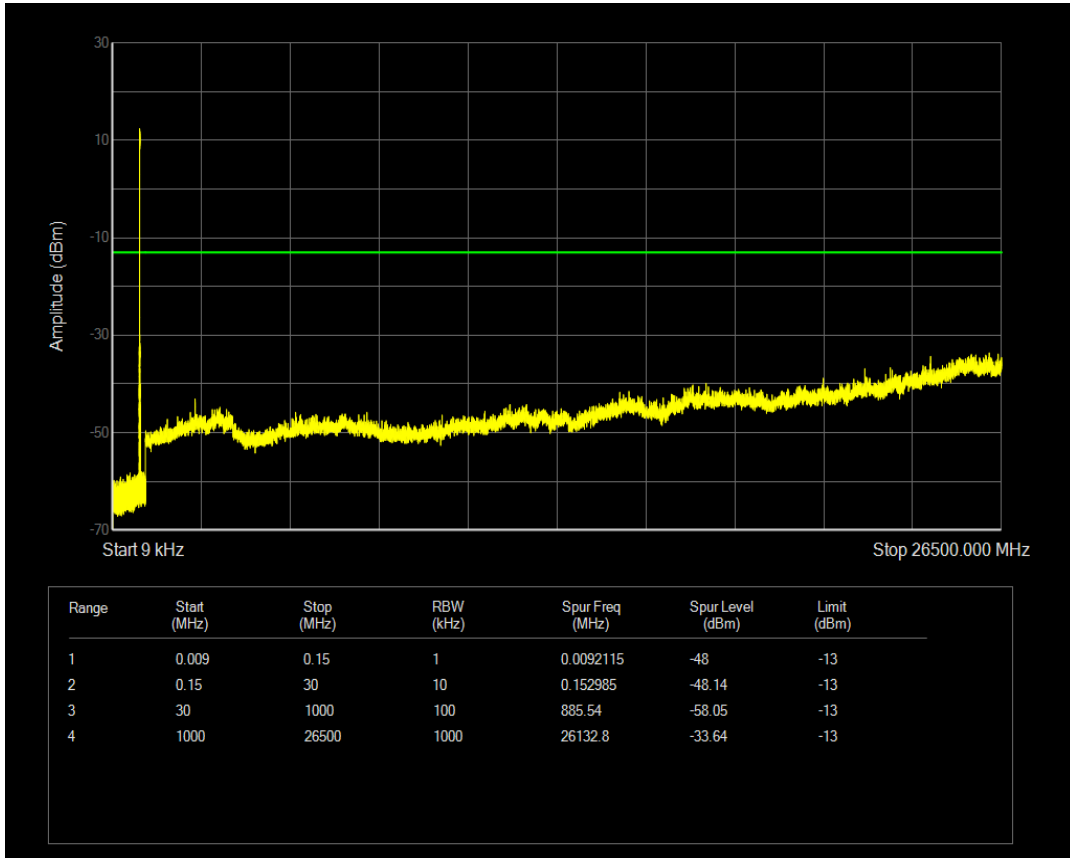

Band5 QPSK BW=5MHz Channel=20425 RB Size=1 Position=#0

Band5 QPSK BW=5MHz Channel=20425 RB Size=25 Position=#0

Band5 16QAM BW=5MHz Channel=20425 RB Size=1 Position=#0

Band5 16QAM BW=5MHz Channel=20425 RB Size=25 Position=#0

Band5 QPSK BW=5MHz Channel=20525 RB Size=1 Position=#0

Band5 QPSK BW=5MHz Channel=20525 RB Size=25 Position=#0

Band5 16QAM BW=5MHz Channel=20525 RB Size=1 Position=#0

Band5 16QAM BW=5MHz Channel=20525 RB Size=25 Position=#0