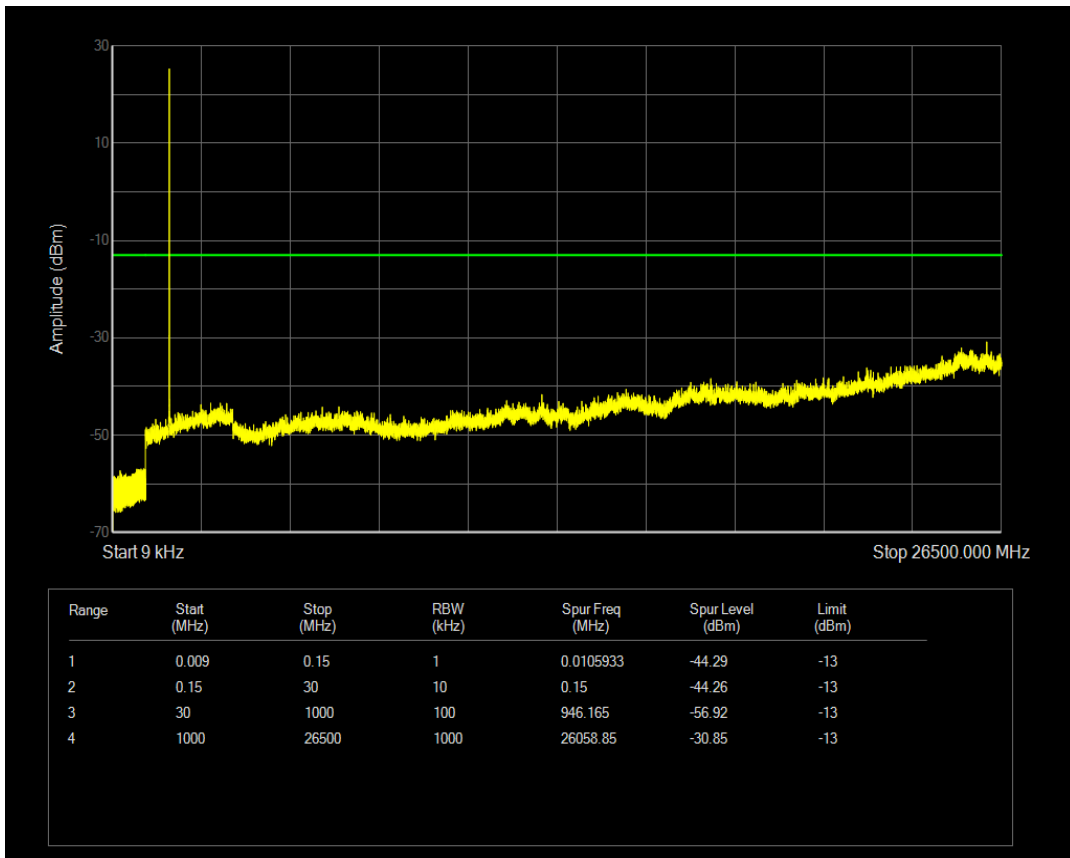

Band66 16QAM BW=1.4MHz Channel=131979 RB Size=1 Position=#0

Band66 16QAM BW=1.4MHz Channel=131979 RB Size=6 Position=#0