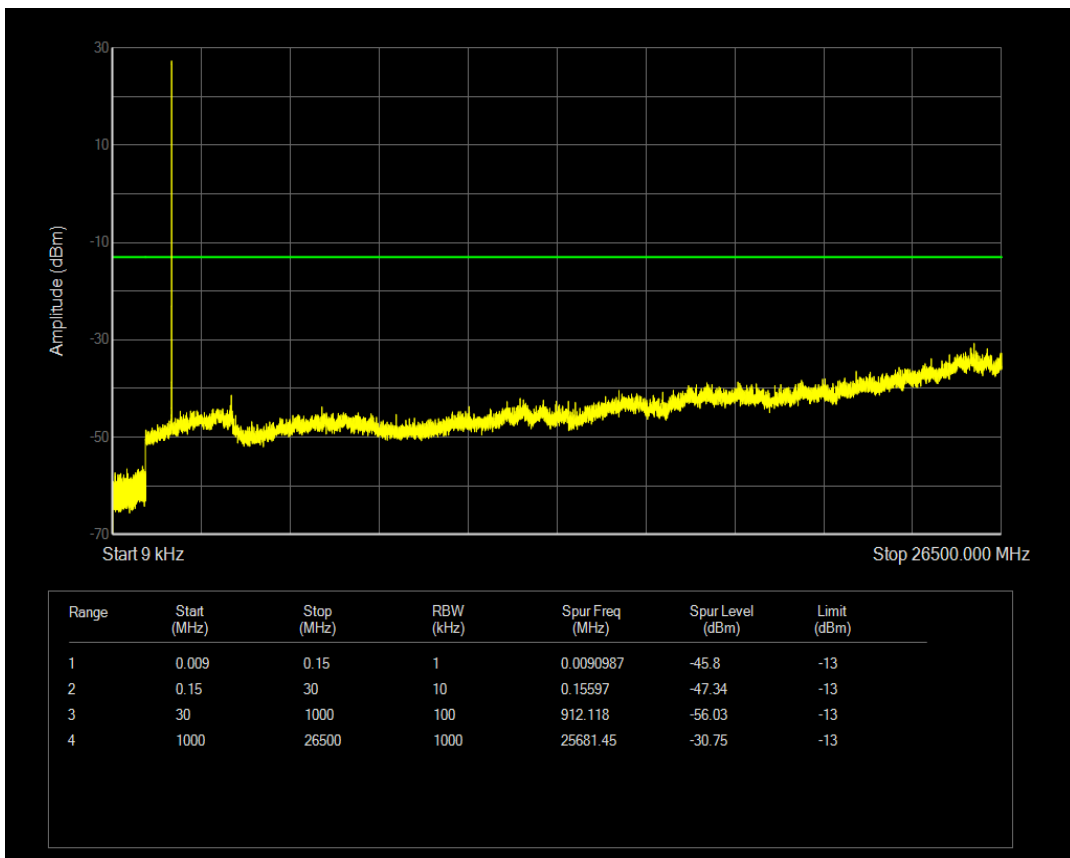

Band66 QPSK BW=1.4MHz Channel=132665 RB Size=1 Position=#0

Band66 QPSK BW=1.4MHz Channel=132665 RB Size=6 Position=#0