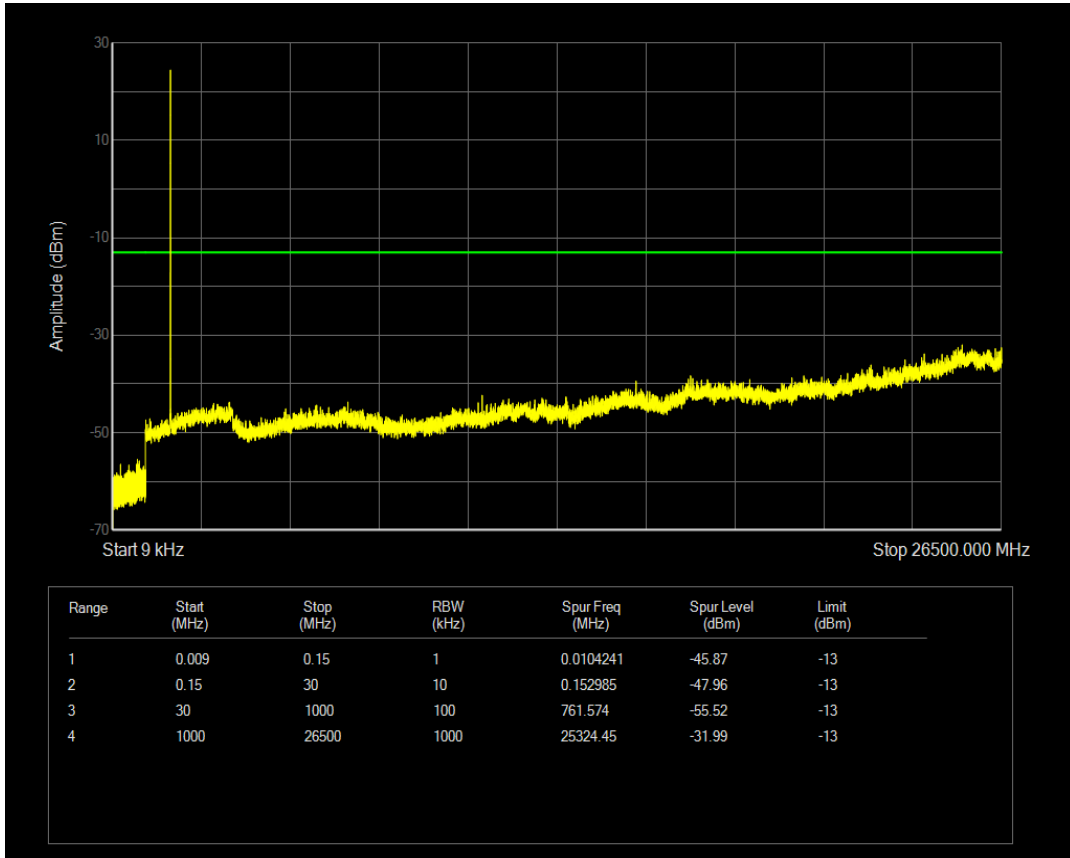

Band66 QPSK BW=1.4MHz Channel=132322 RB Size=1 Position=#0

Band66 QPSK BW=1.4MHz Channel=132322 RB Size=6 Position=#0

Band66 16QAM BW=1.4MHz Channel=132322 RB Size=1 Position=#0

Band66 16QAM BW=1.4MHz Channel=132322 RB Size=6 Position=#0