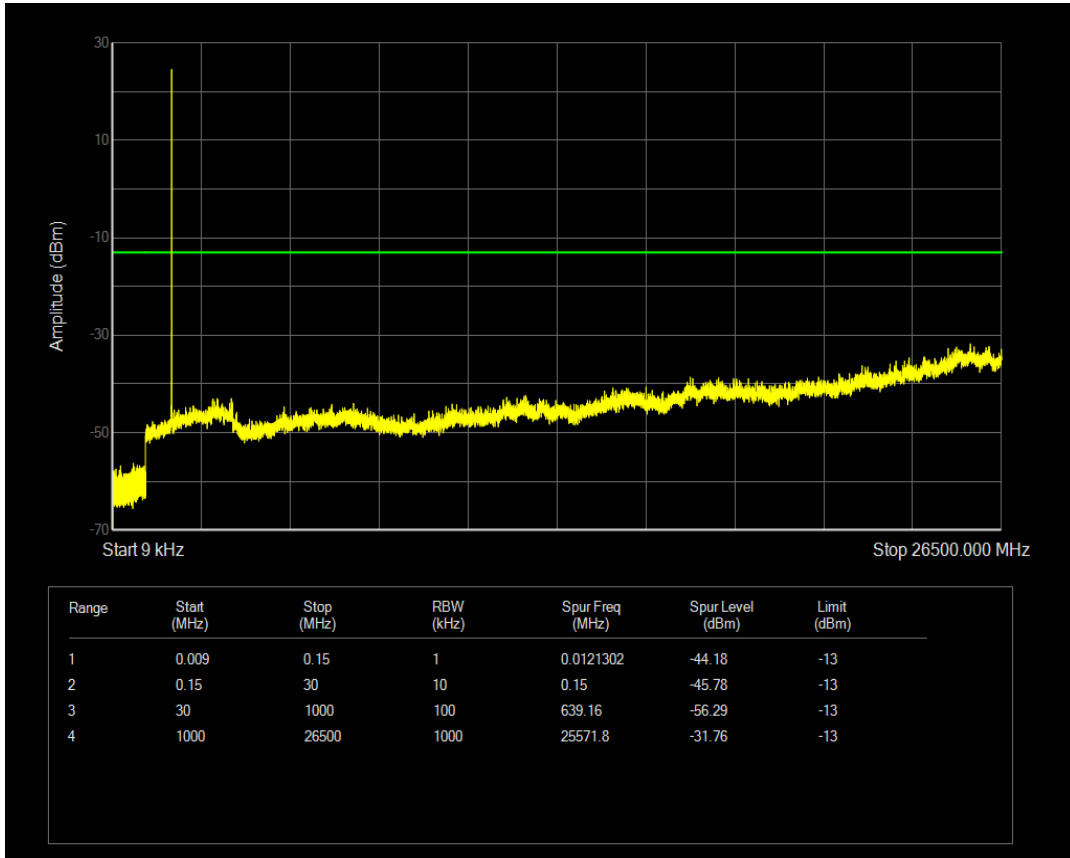

Band66 QPSK BW=1.4MHz Channel=132665 RB Size=6 Position=#0

Band66 16QAM BW=1.4MHz Channel=132665 RB Size=1 Position=#0