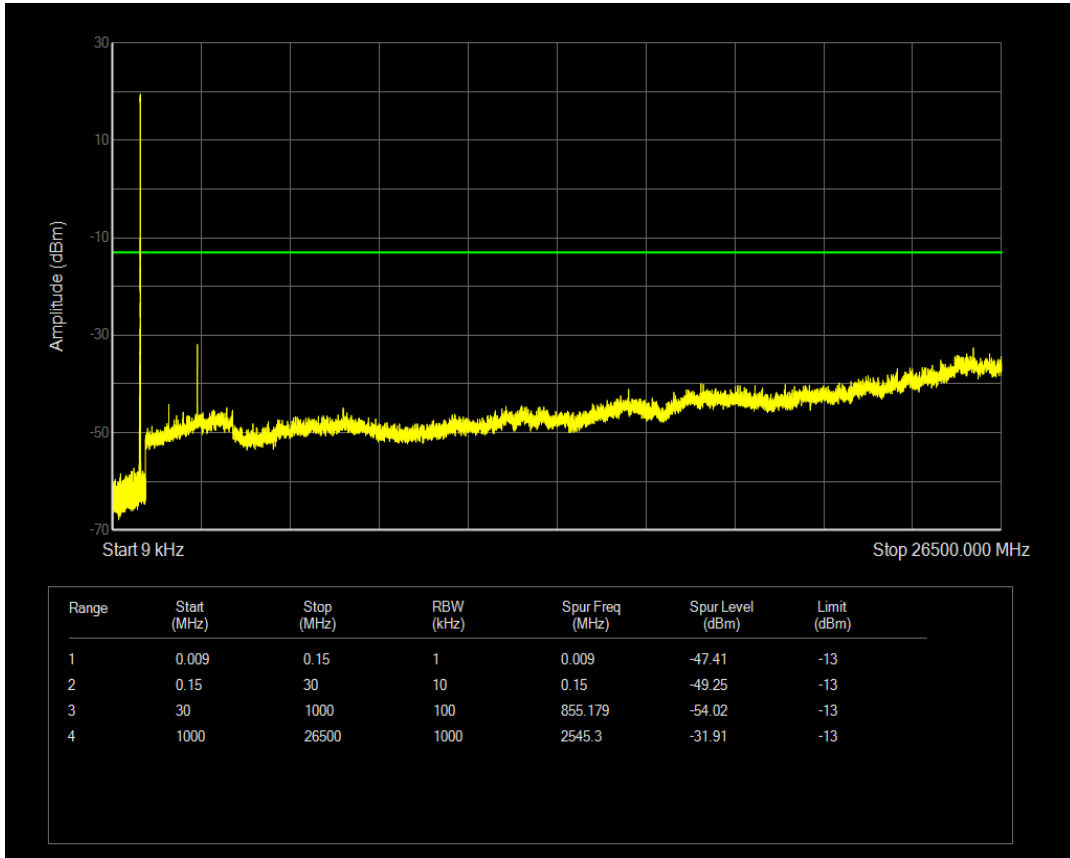

Band5 QPSK BW=1.4MHz Channel=20525 RB Size=1 Position=#0

Band5 QPSK BW=1.4MHz Channel=20525 RB Size=6 Position=#0

Band5 16QAM BW=1.4MHz Channel=20525 RB Size=1 Position=#0

Band5 16QAM BW=1.4MHz Channel=20525 RB Size=6 Position=#0

Band5 QPSK BW=1.4MHz Channel=20643 RB Size=1 Position=#0

Band5 QPSK BW=1.4MHz Channel=20643 RB Size=6 Position=#0

Band5 16QAM BW=1.4MHz Channel=20643 RB Size=1 Position=#0

Band5 16QAM BW=1.4MHz Channel=20643 RB Size=6 Position=#0