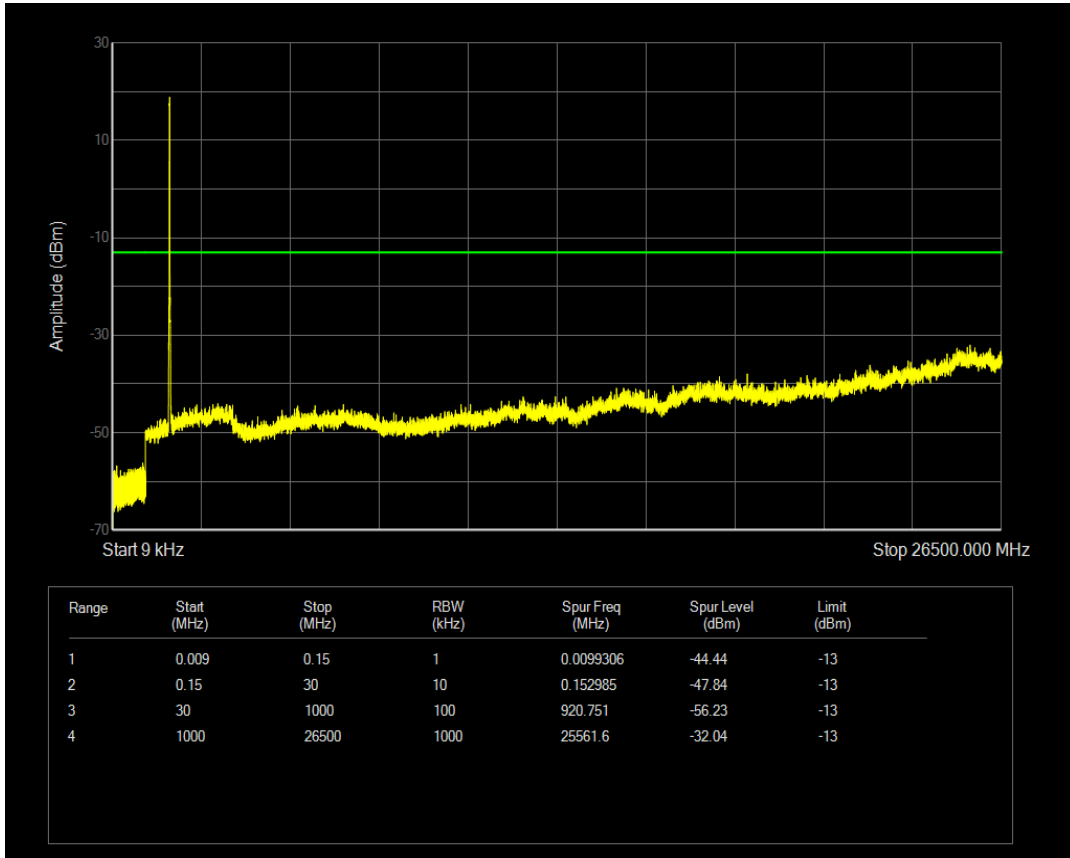

Band4 QPSK BW=15MHz Channel=20025 RB Size=1 Position=#0

Band4 QPSK BW=15MHz Channel=20025 RB Size=75 Position=#0

Band4 16QAM BW=15MHz Channel=20025 RB Size=1 Position=#0

Band4 16QAM BW=15MHz Channel=20025 RB Size=75 Position=#0

Band4 QPSK BW=15MHz Channel=20175 RB Size=1 Position=#0

Band4 QPSK BW=15MHz Channel=20175 RB Size=75 Position=#0

Band4 16QAM BW=15MHz Channel=20175 RB Size=1 Position=#0

Band4 16QAM BW=15MHz Channel=20175 RB Size=75 Position=#0