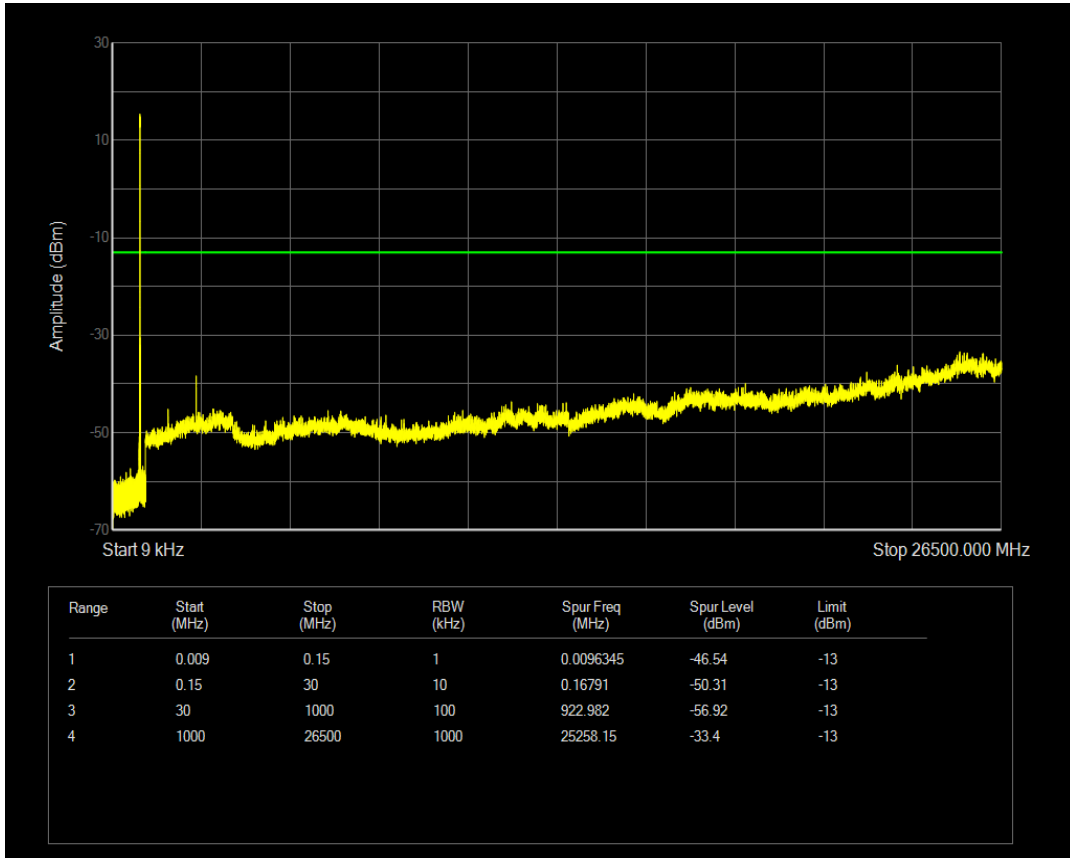

Band5 QPSK BW=3MHz Channel=20525 RB Size=15 Position=#0

Band5 16QAM BW=3MHz Channel=20525 RB Size=1 Position=#0