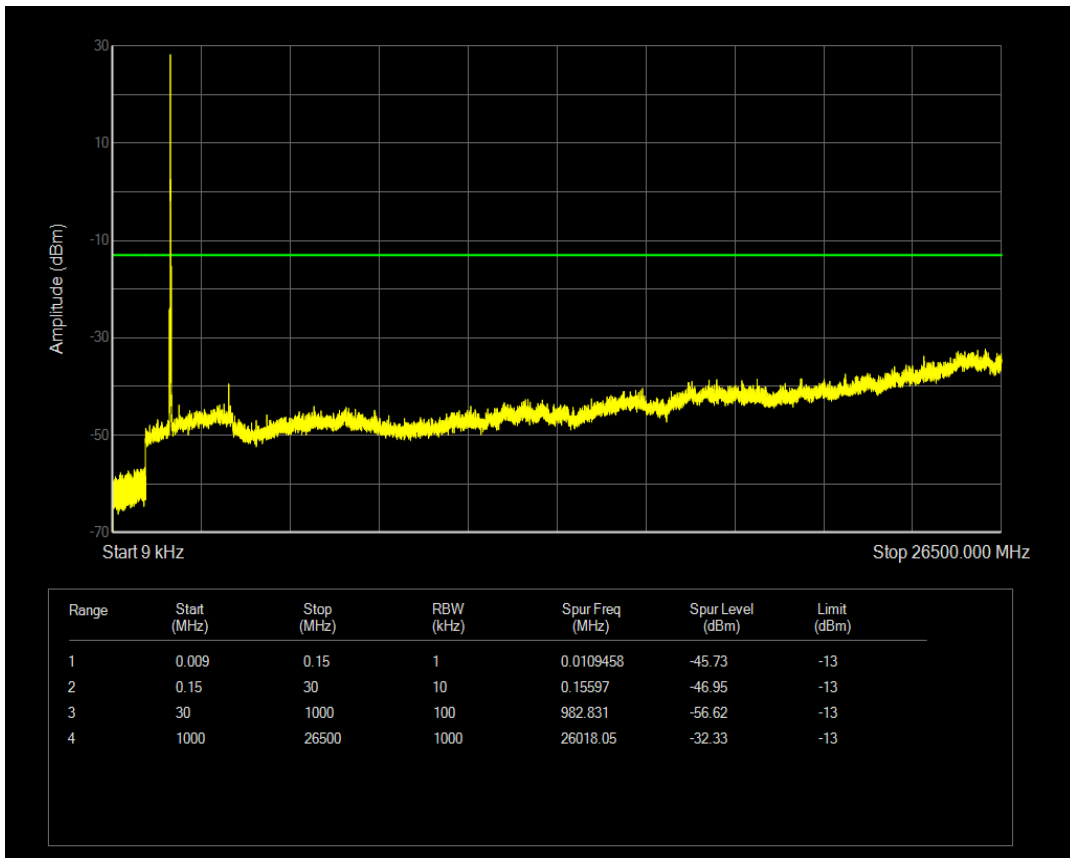

Band4 QPSK BW=15MHz Channel=20025 RB Size=1 Position=#0

Band4 QPSK BW=15MHz Channel=20025 RB Size=75 Position=#0

Band4 16QAM BW=15MHz Channel=20025 RB Size=1 Position=#0

Band4 16QAM BW=15MHz Channel=20025 RB Size=75 Position=#0

Band4 QPSK BW=15MHz Channel=20175 RB Size=1 Position=#0

Band4 QPSK BW=15MHz Channel=20175 RB Size=75 Position=#0

Band4 16QAM BW=15MHz Channel=20175 RB Size=1 Position=#0

Band4 16QAM BW=15MHz Channel=20175 RB Size=75 Position=#0

Band4 QPSK BW=15MHz Channel=20325 RB Size=1 Position=#0

Band4 QPSK BW=15MHz Channel=20325 RB Size=75 Position=#0

Band4 16QAM BW=15MHz Channel=20325 RB Size=1 Position=#0

Band4 16QAM BW=15MHz Channel=20325 RB Size=75 Position=#0