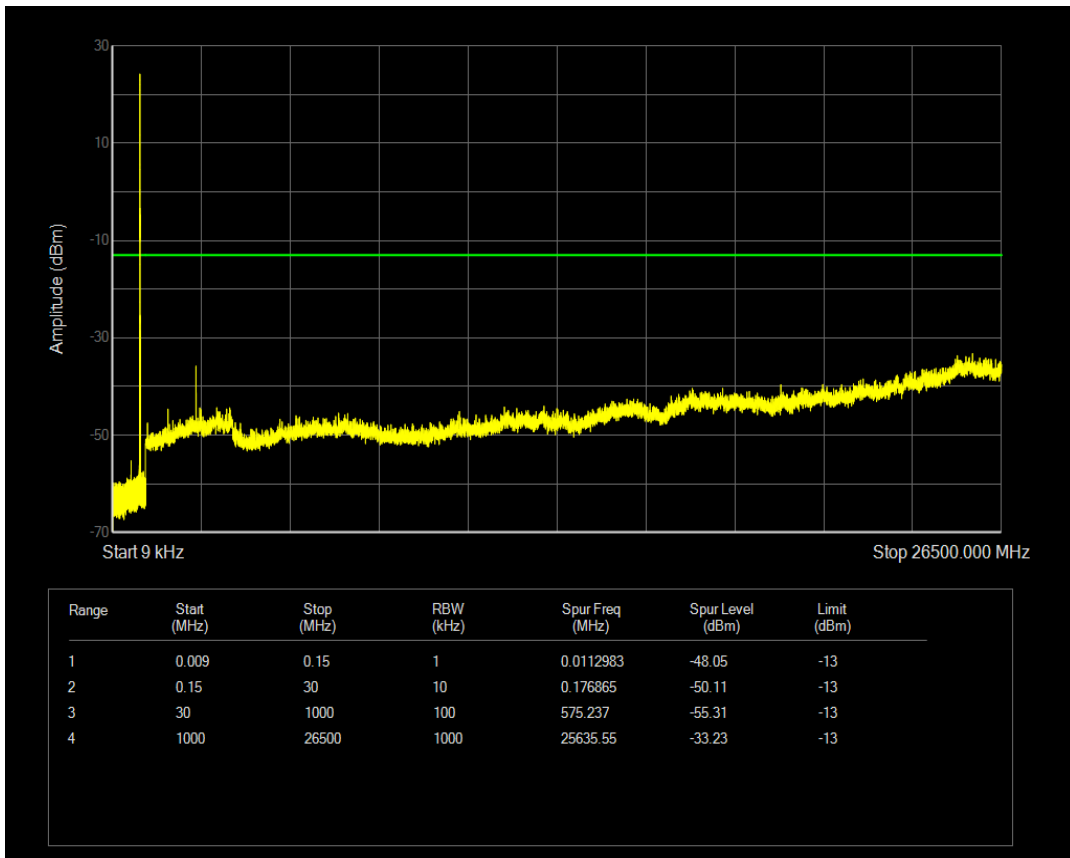

Band5 16QAM BW=3MHz Channel=20525 RB Size=1 Position=#0

Band5 16QAM BW=3MHz Channel=20525 RB Size=15 Position=#0