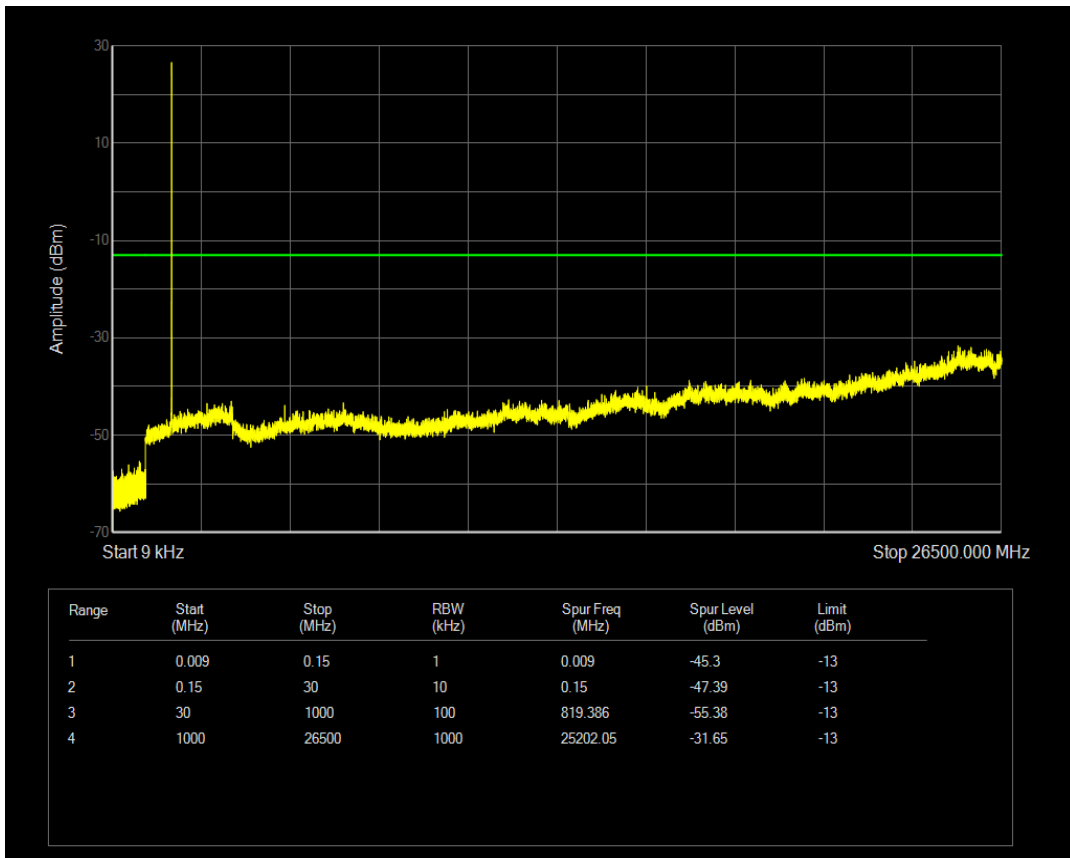

Band66 16QAM BW=1.4MHz Channel=132665 RB Size=1 Position=#0

Band66 16QAM BW=1.4MHz Channel=132665 RB Size=6 Position=#0