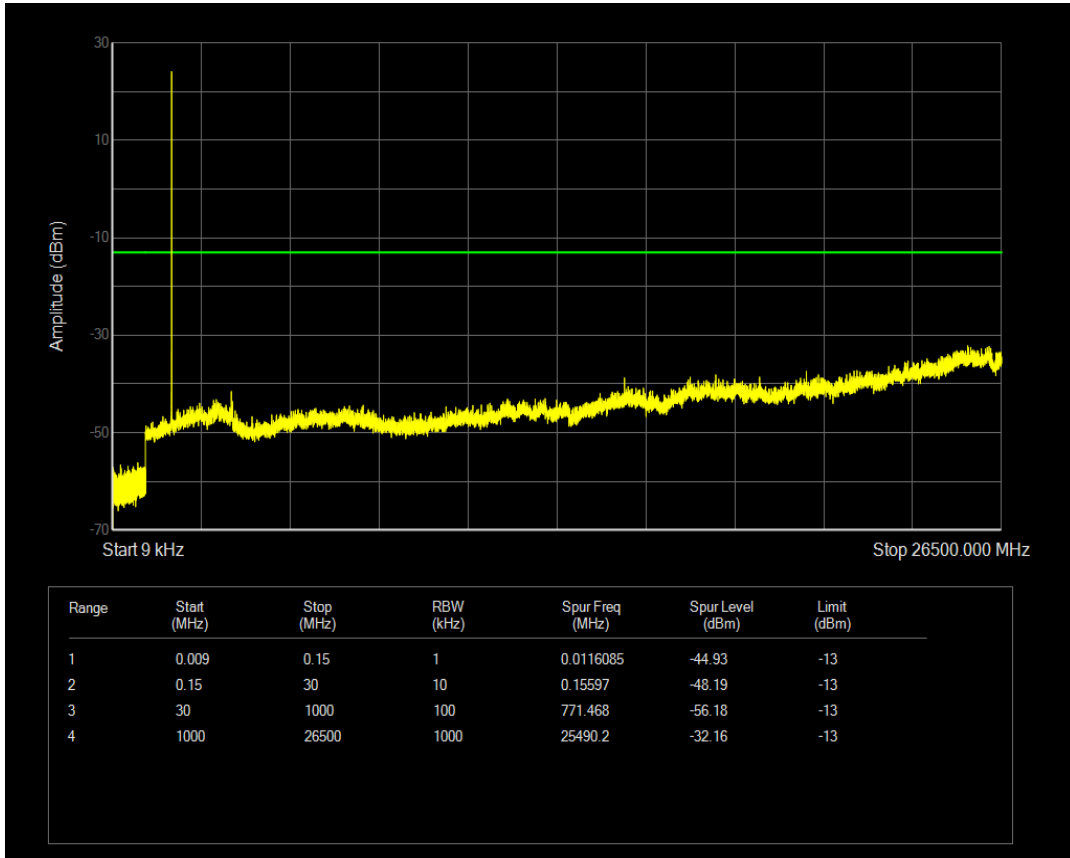

Band66 QPSK BW=1.4MHz Channel=132665 RB Size=1 Position=#0

Band66 QPSK BW=1.4MHz Channel=132665 RB Size=6 Position=#0

Band66 16QAM BW=1.4MHz Channel=132665 RB Size=1 Position=#0

Band66 16QAM BW=1.4MHz Channel=132665 RB Size=6 Position=#0