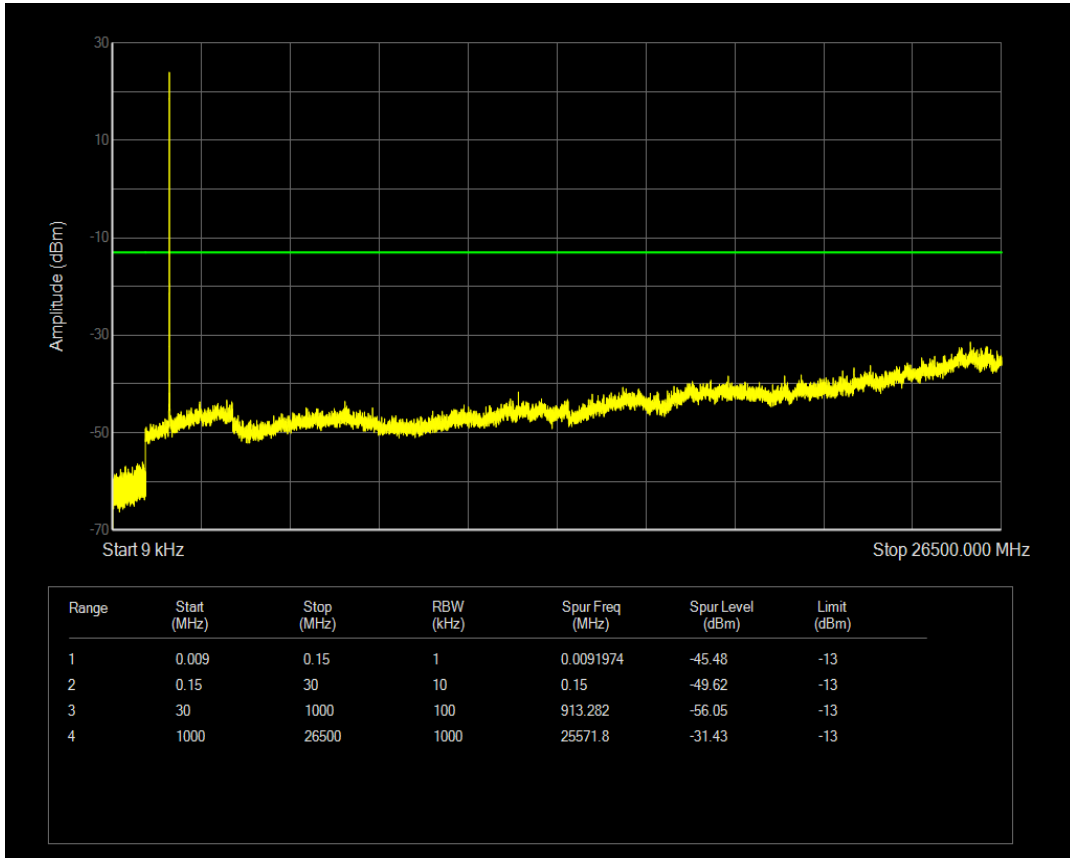

Band66 QPSK BW=3MHz Channel=131987 RB Size=1 Position=#0

Band66 QPSK BW=3MHz Channel=131987 RB Size=15 Position=#0

Band66 16QAM BW=3MHz Channel=131987 RB Size=1 Position=#0

Band66 16QAM BW=3MHz Channel=131987 RB Size=15 Position=#0