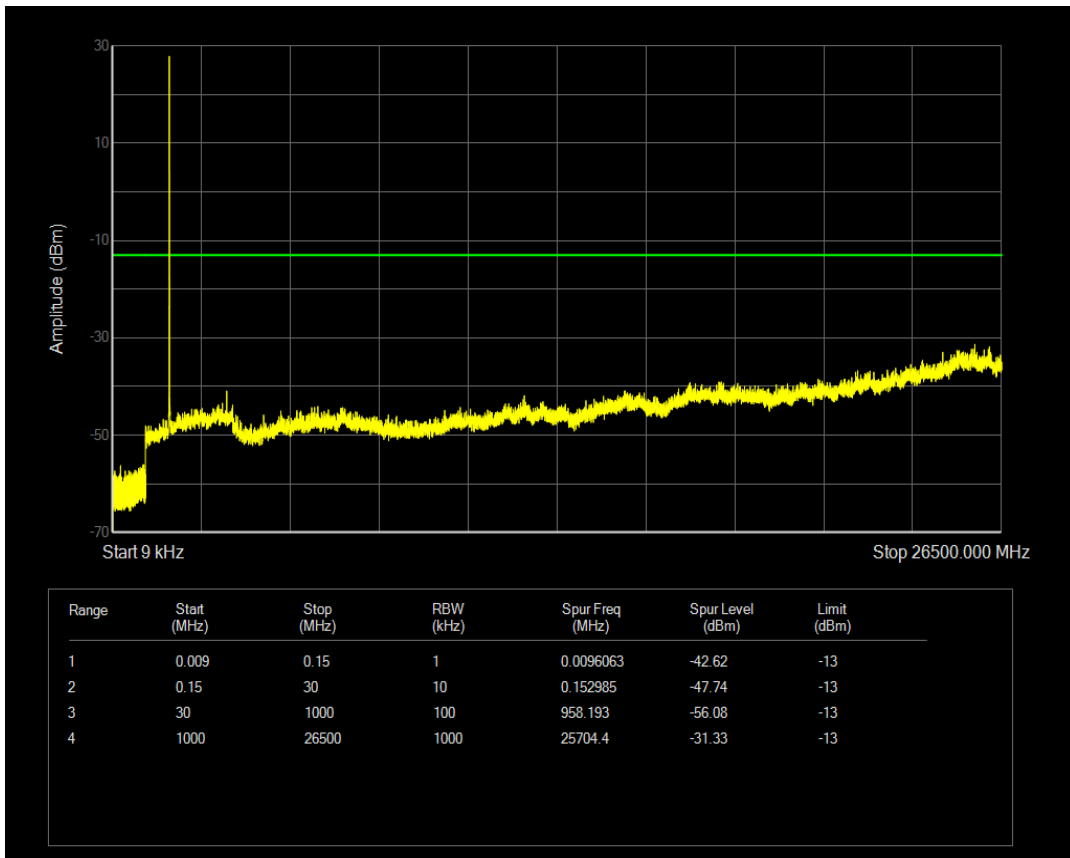

Band66 QPSK BW=3MHz Channel=131987 RB Size=1 Position=#0

Band66 QPSK BW=3MHz Channel=131987 RB Size=15 Position=#0