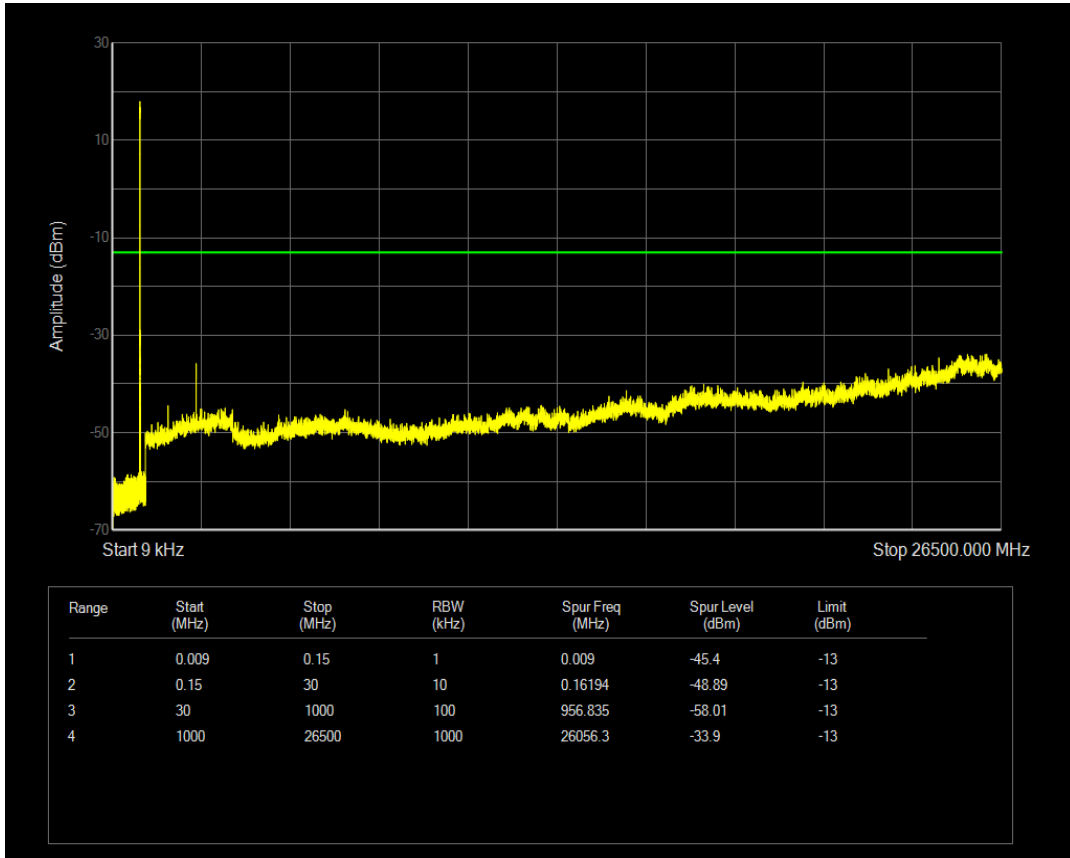

Band5 QPSK BW=1.4MHz Channel=20525 RB Size=1 Position=#0

Band5 QPSK BW=1.4MHz Channel=20525 RB Size=6 Position=#0

Band5 16QAM BW=1.4MHz Channel=20525 RB Size=1 Position=#0

Band5 16QAM BW=1.4MHz Channel=20525 RB Size=6 Position=#0

Band5 QPSK BW=1.4MHz Channel=20643 RB Size=1 Position=#0

Band5 QPSK BW=1.4MHz Channel=20643 RB Size=6 Position=#0

Band5 16QAM BW=1.4MHz Channel=20643 RB Size=1 Position=#0

Band5 16QAM BW=1.4MHz Channel=20643 RB Size=6 Position=#0