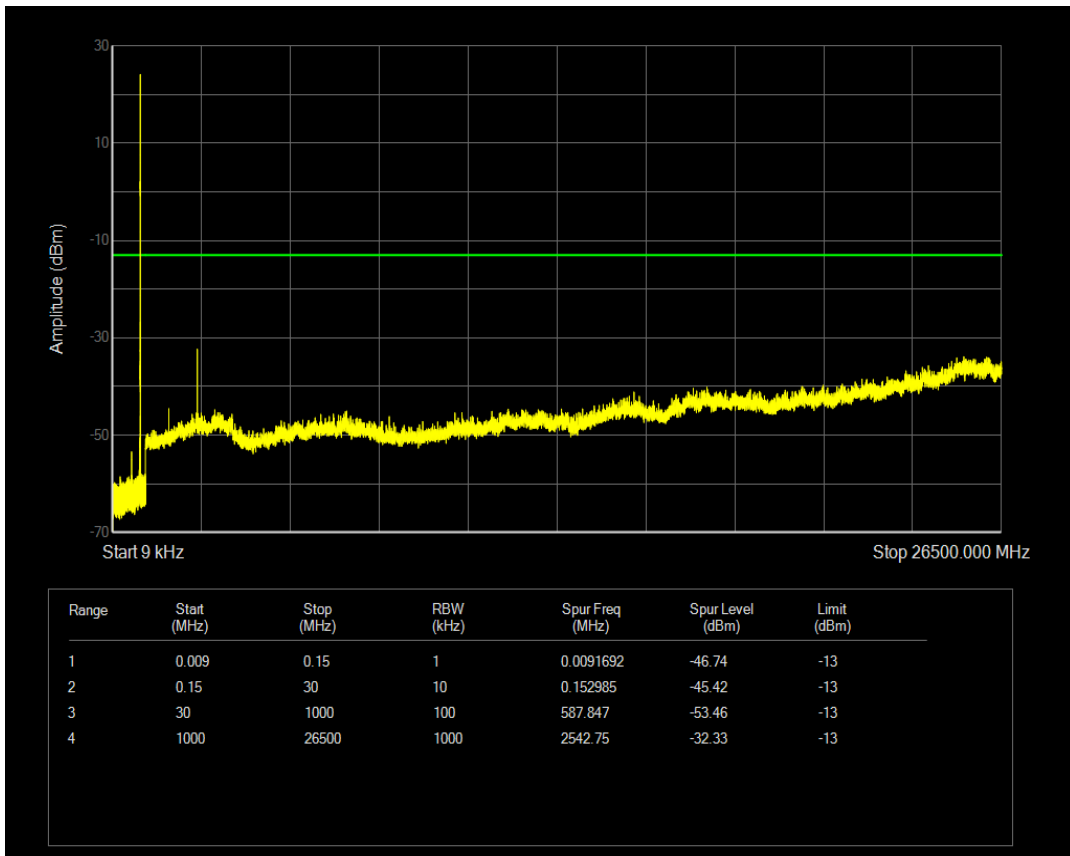

Band5 QPSK BW=1.4MHz Channel=20407 RB Size=1 Position=#0

Band5 QPSK BW=1.4MHz Channel=20407 RB Size=6 Position=#0

Band5 16QAM BW=1.4MHz Channel=20407 RB Size=1 Position=#0

Band5 16QAM BW=1.4MHz Channel=20407 RB Size=6 Position=#0

Band5 QPSK BW=1.4MHz Channel=20525 RB Size=1 Position=#0

Band5 QPSK BW=1.4MHz Channel=20525 RB Size=6 Position=#0

Band5 16QAM BW=1.4MHz Channel=20525 RB Size=1 Position=#0

Band5 16QAM BW=1.4MHz Channel=20525 RB Size=6 Position=#0

Band5 QPSK BW=1.4MHz Channel=20643 RB Size=1 Position=#0

Band5 QPSK BW=1.4MHz Channel=20643 RB Size=6 Position=#0

Band5 16QAM BW=1.4MHz Channel=20643 RB Size=1 Position=#0

Band5 16QAM BW=1.4MHz Channel=20643 RB Size=6 Position=#0