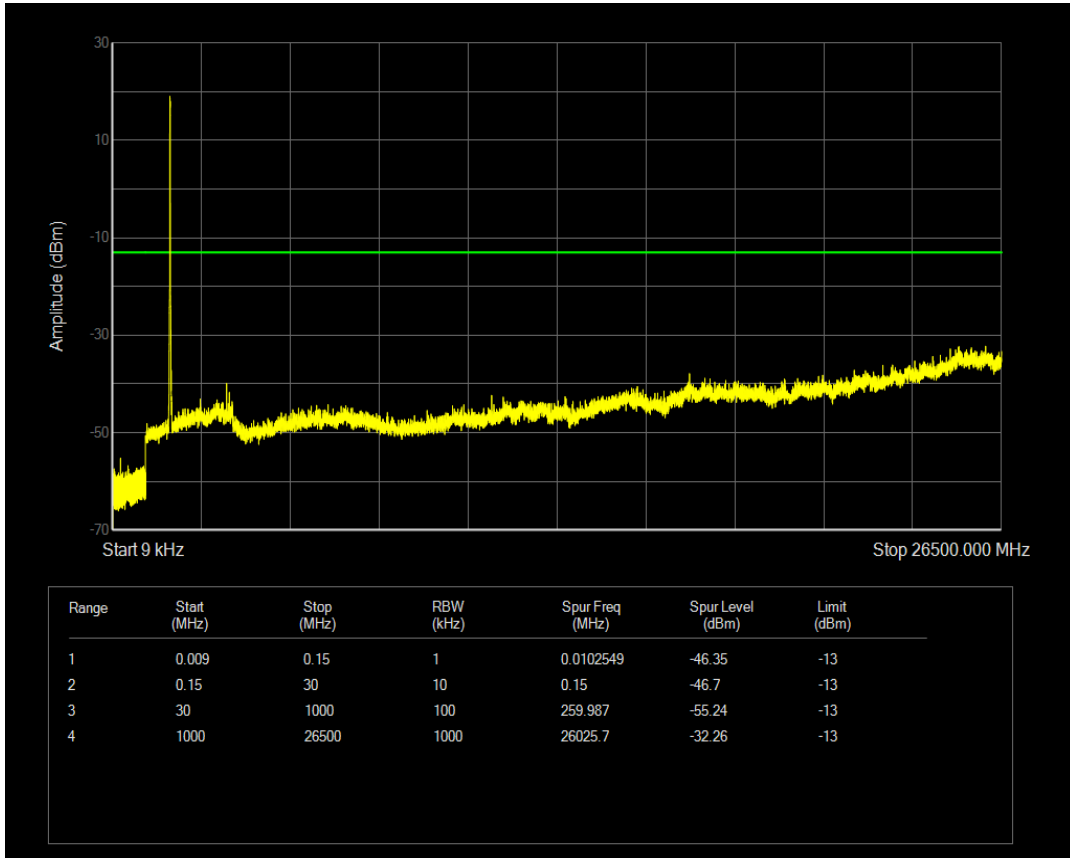

Band4 QPSK BW=15MHz Channel=20025 RB Size=1 Position=#0

Band4 QPSK BW=15MHz Channel=20025 RB Size=75 Position=#0

Band4 16QAM BW=15MHz Channel=20025 RB Size=1 Position=#0

Band4 16QAM BW=15MHz Channel=20025 RB Size=75 Position=#0

Band4 QPSK BW=15MHz Channel=20175 RB Size=1 Position=#0

Band4 QPSK BW=15MHz Channel=20175 RB Size=75 Position=#0

Band4 16QAM BW=15MHz Channel=20175 RB Size=1 Position=#0

Band4 16QAM BW=15MHz Channel=20175 RB Size=75 Position=#0

Band4 QPSK BW=15MHz Channel=20325 RB Size=1 Position=#0

Band4 QPSK BW=15MHz Channel=20325 RB Size=75 Position=#0

Band4 16QAM BW=15MHz Channel=20325 RB Size=1 Position=#0

Band4 16QAM BW=15MHz Channel=20325 RB Size=75 Position=#0