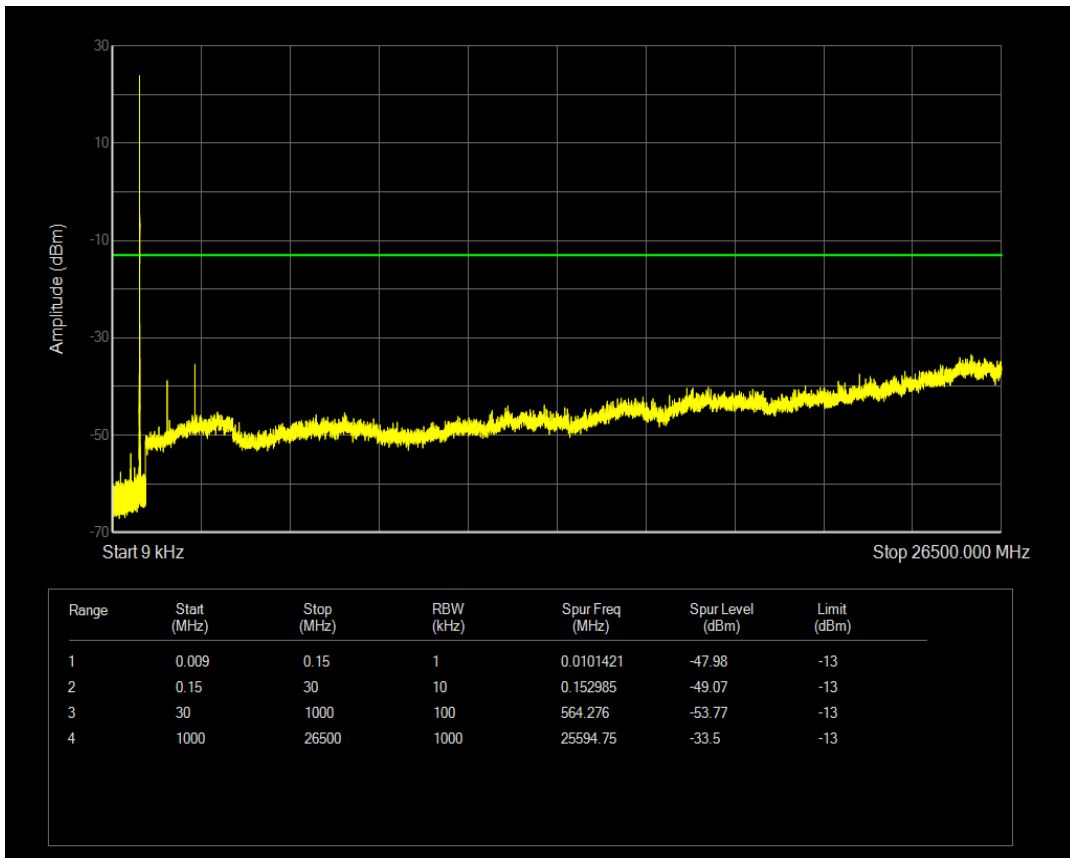

Band5 QPSK BW=3MHz Channel=20415 RB Size=1 Position=#0

Band5 QPSK BW=3MHz Channel=20415 RB Size=15 Position=#0