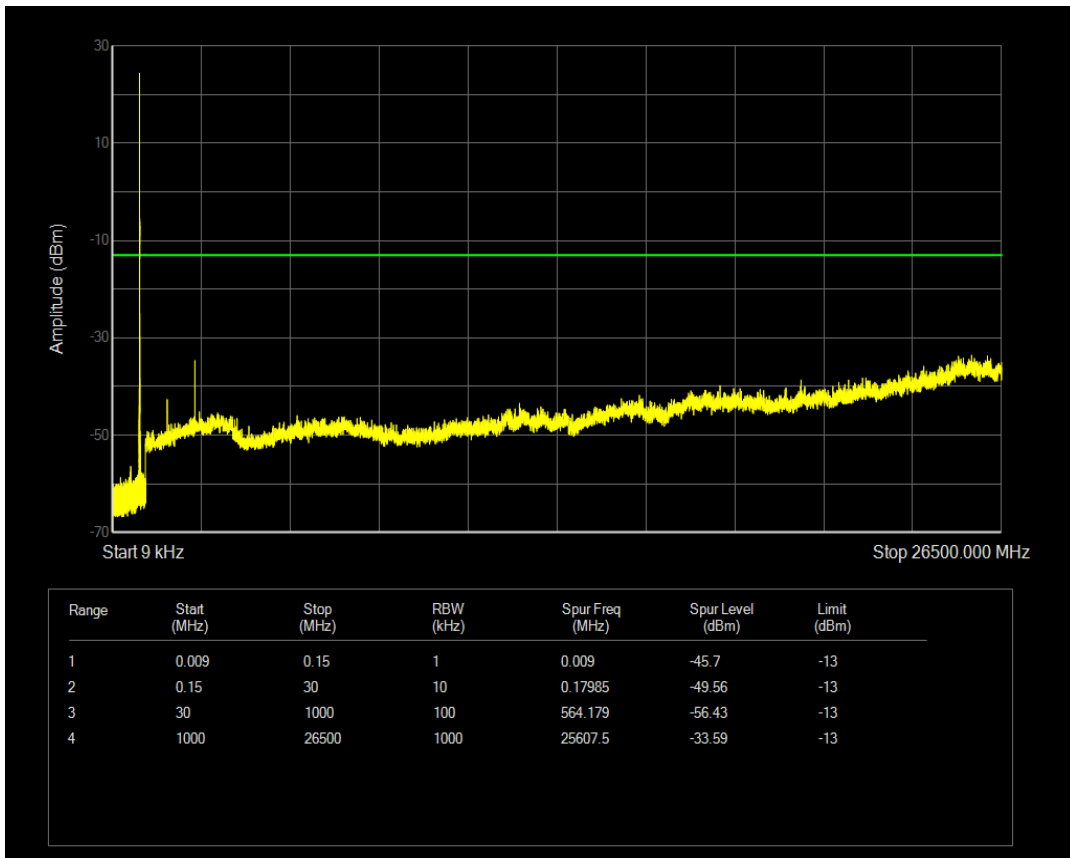

Band5 16QAM BW=3MHz Channel=20415 RB Size=1 Position=#0

Band5 16QAM BW=3MHz Channel=20415 RB Size=15 Position=#0