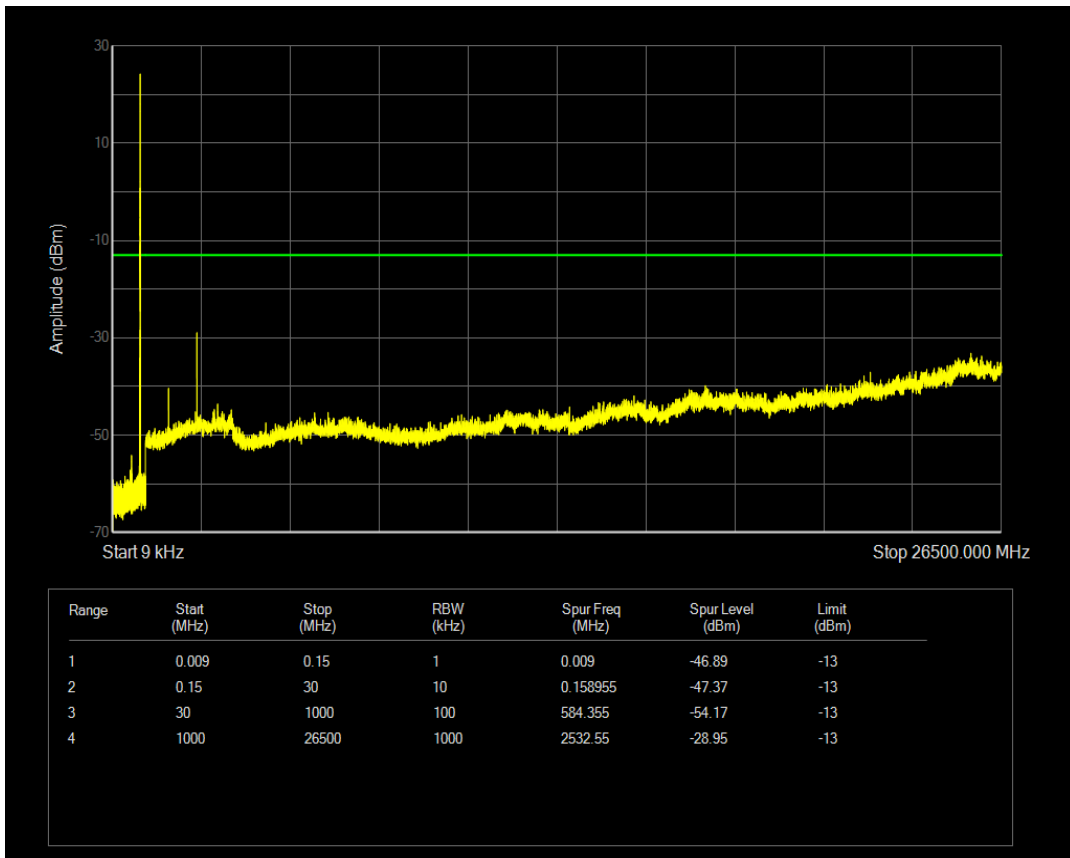

Band5 QPSK BW=5MHz Channel=20525 RB Size=1 Position=#0

Band5 QPSK BW=5MHz Channel=20525 RB Size=25 Position=#0

Band5 16QAM BW=5MHz Channel=20525 RB Size=1 Position=#0

Band5 16QAM BW=5MHz Channel=20525 RB Size=25 Position=#0

Band5 QPSK BW=5MHz Channel=20625 RB Size=1 Position=#0

Band5 QPSK BW=5MHz Channel=20625 RB Size=25 Position=#0

Band5 16QAM BW=5MHz Channel=20625 RB Size=1 Position=#0

Band5 16QAM BW=5MHz Channel=20625 RB Size=25 Position=#0