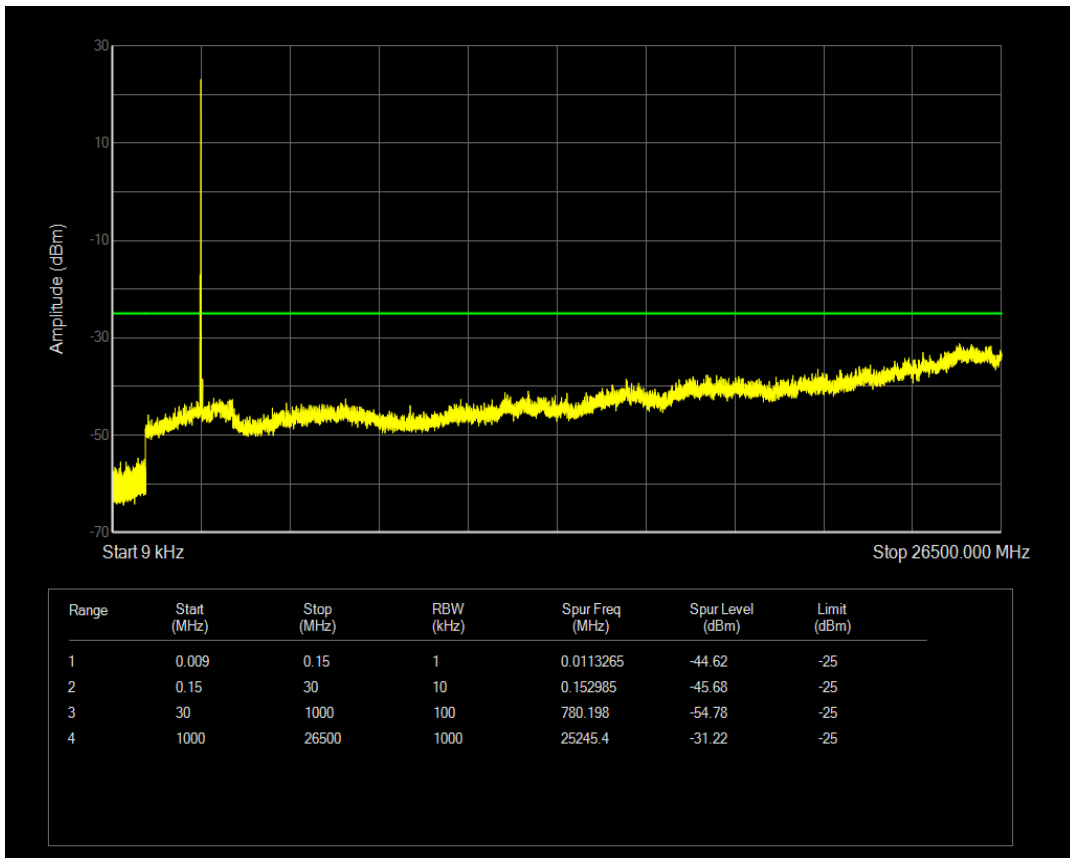

Band41(2535-2655) 16QAM BW=5MHz Channel=41215 RB Size=1 Position=#0

Band41(2535-2655) 16QAM BW=5MHz Channel=41215 RB Size=25 Position=#0