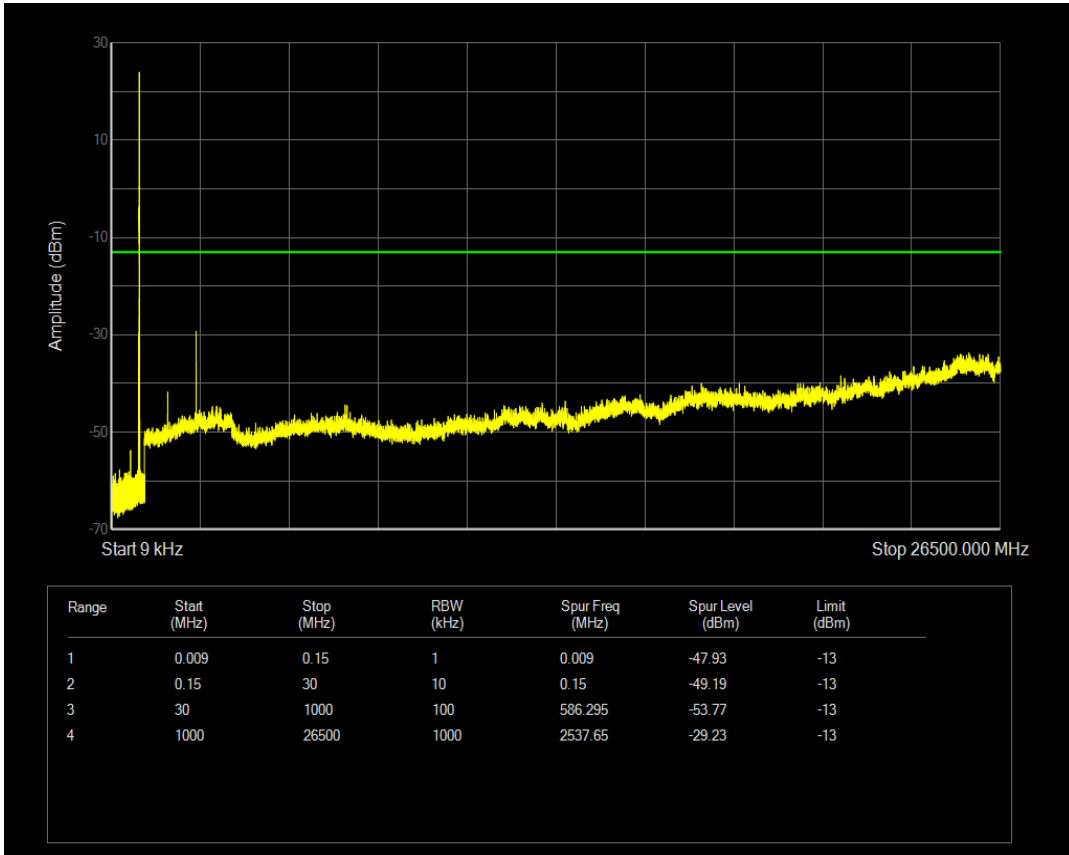

Band5 16QAM BW=3MHz Channel=20635 RB Size=1 Position=#0

Band5 16QAM BW=3MHz Channel=20635 RB Size=15 Position=#0