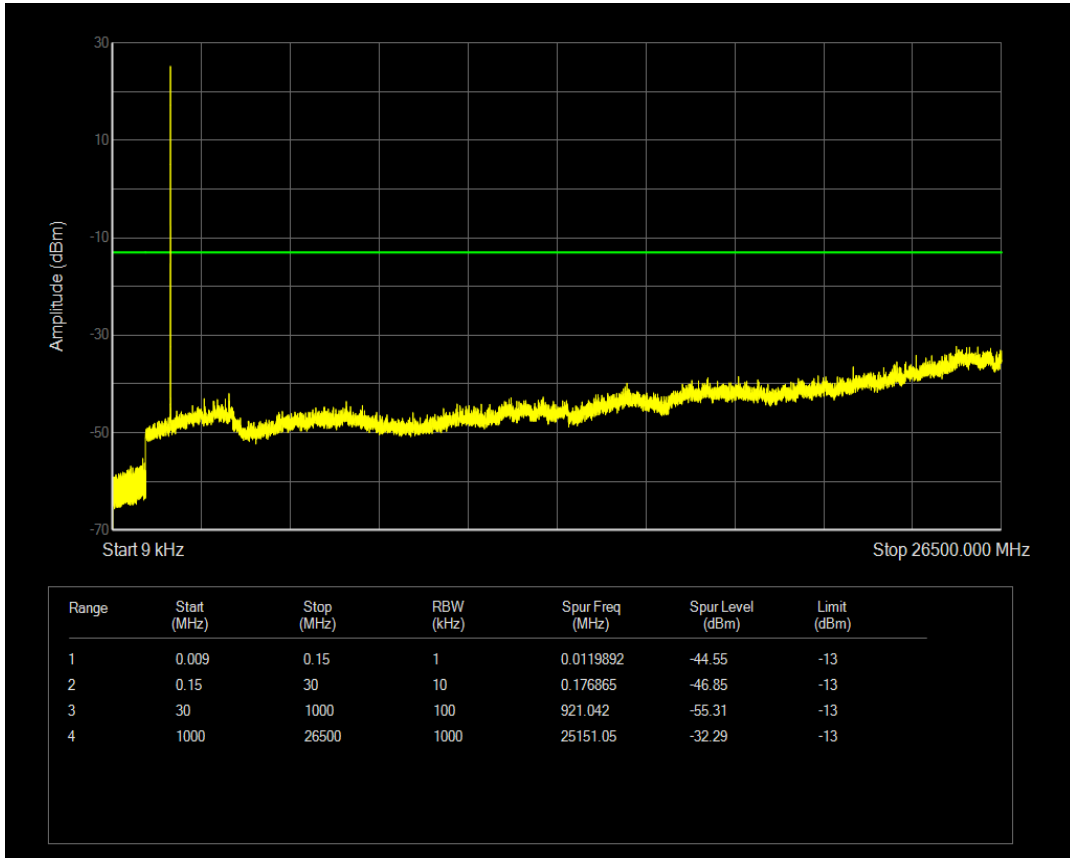

Band66 QPSK BW=1.4MHz Channel=132322 RB Size=6 Position=#0

Band66 16QAM BW=1.4MHz Channel=132322 RB Size=1 Position=#0