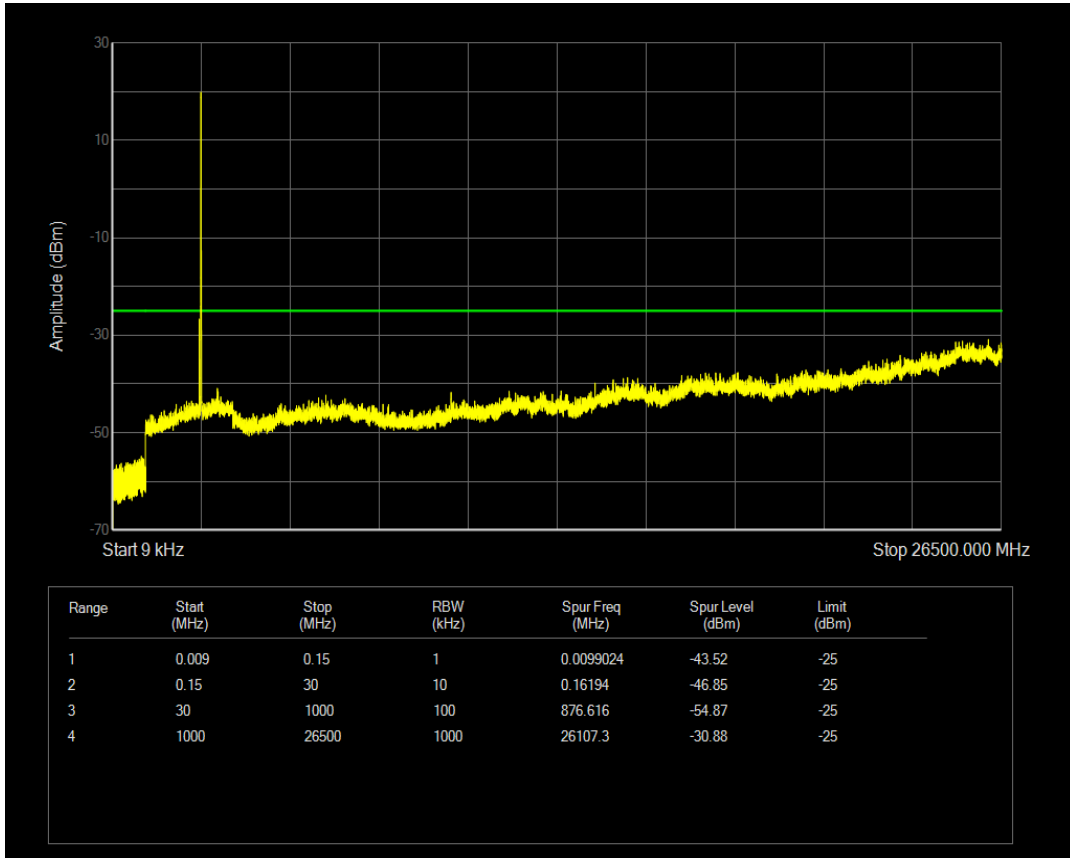

Band41(2535-2655) QPSK BW=5MHz Channel=41215 RB Size=25 Position=#0

Band41(2535-2655) 16QAM BW=5MHz Channel=41215 RB Size=1 Position=#0