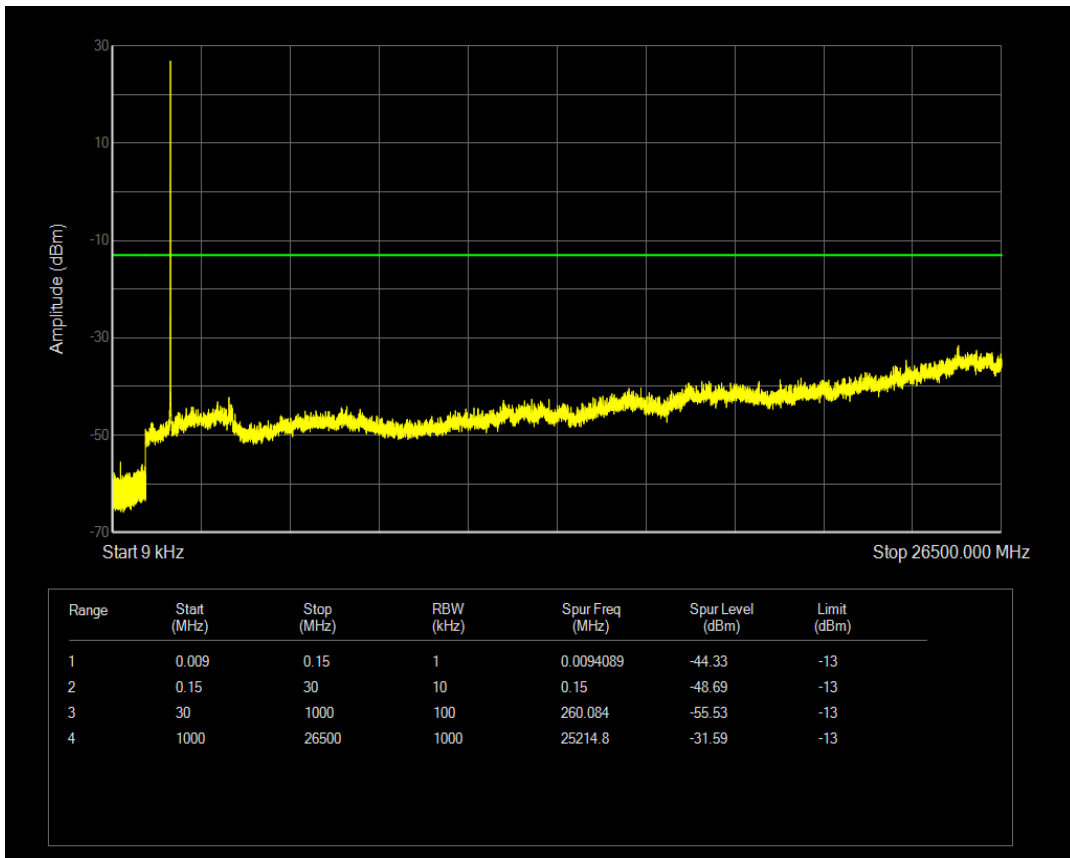

Band66 16QAM BW=3MHz Channel=132322 RB Size=1 Position=#0

Band66 16QAM BW=3MHz Channel=132322 RB Size=15 Position=#0