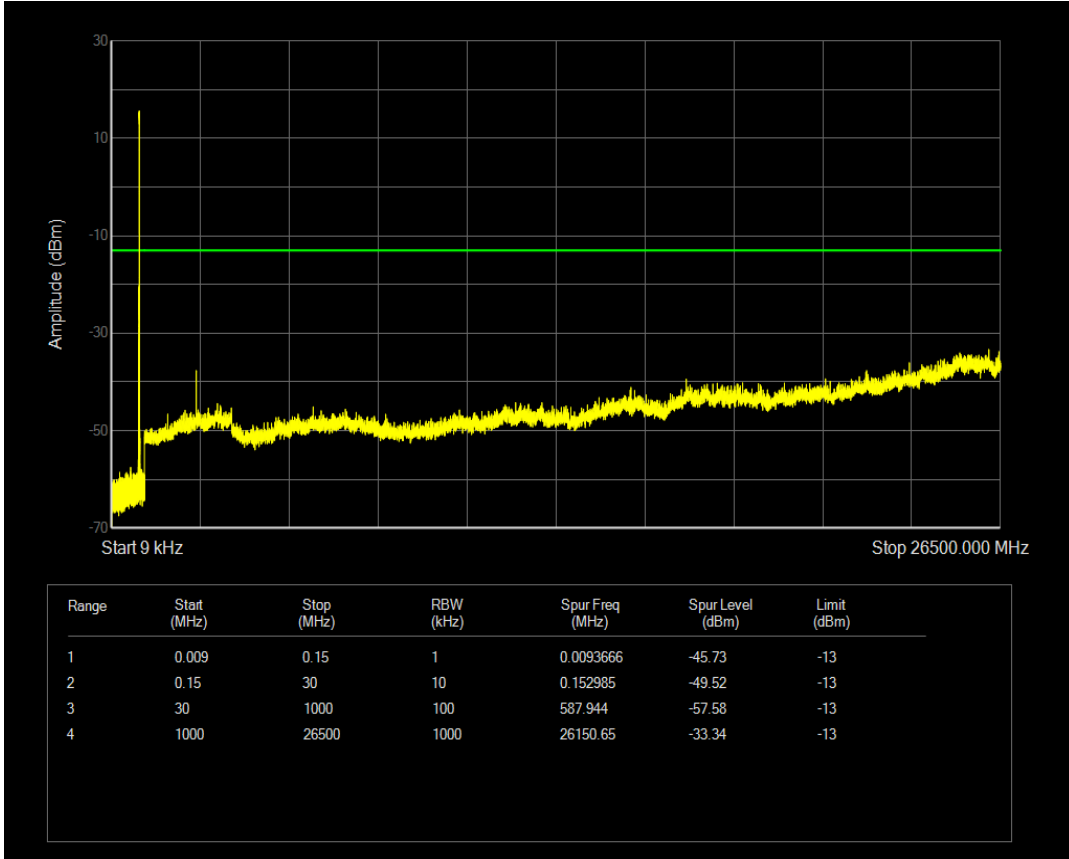

Band5 QPSK BW=3MHz Channel=20635 RB Size=15 Position=#0

Band5 16QAM BW=3MHz Channel=20635 RB Size=1 Position=#0