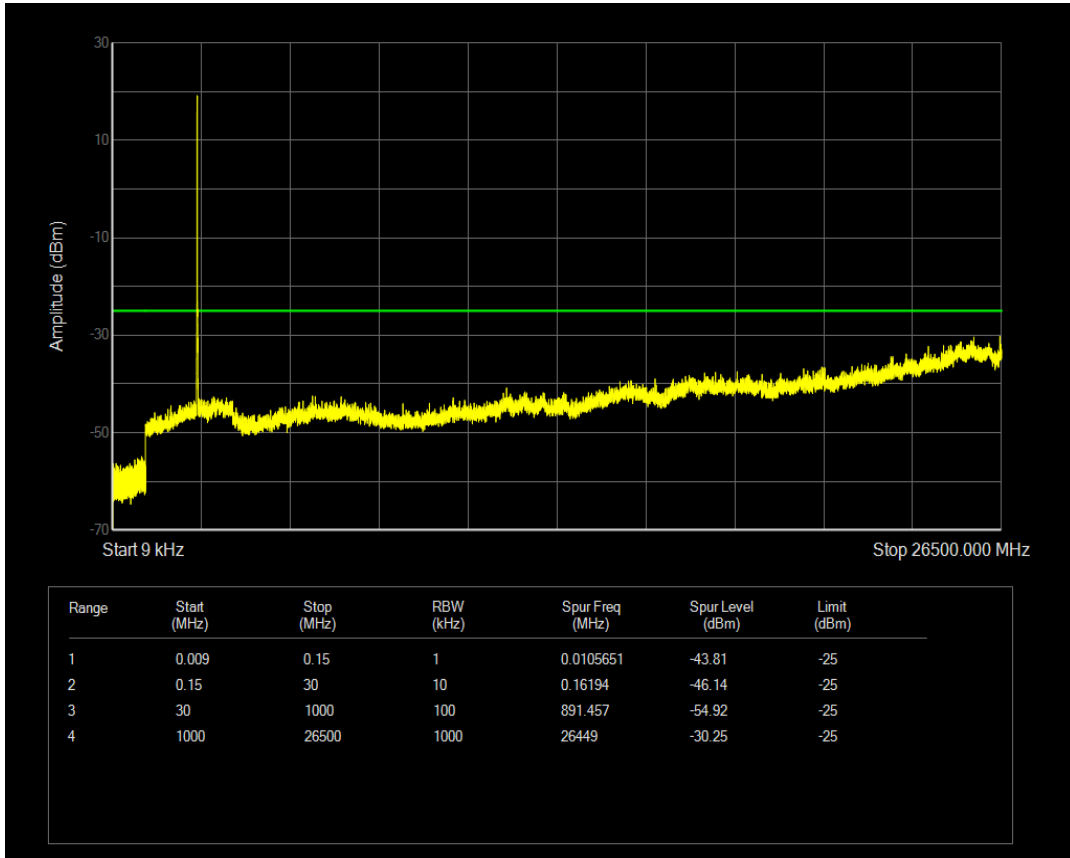

Band41(2535-2655) QPSK BW=10MHz Channel=40090 RB Size=50 Position=#0

Band41(2535-2655) 16QAM BW=10MHz Channel=40090 RB Size=1 Position=#0