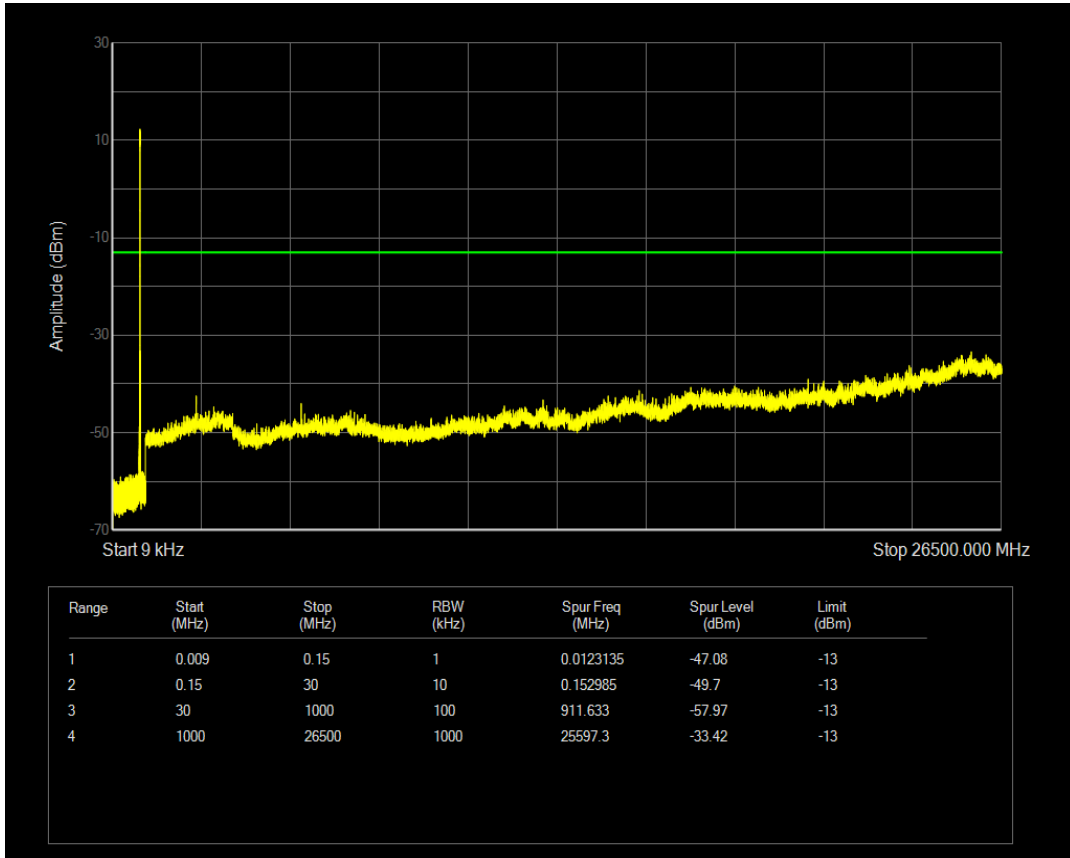

Band5 QPSK BW=5MHz Channel=20525 RB Size=1 Position=#0

Band5 QPSK BW=5MHz Channel=20525 RB Size=25 Position=#0

Band5 16QAM BW=5MHz Channel=20525 RB Size=1 Position=#0

Band5 16QAM BW=5MHz Channel=20525 RB Size=25 Position=#0

Band5 QPSK BW=5MHz Channel=20625 RB Size=1 Position=#0

Band5 QPSK BW=5MHz Channel=20625 RB Size=25 Position=#0

Band5 16QAM BW=5MHz Channel=20625 RB Size=1 Position=#0

Band5 16QAM BW=5MHz Channel=20625 RB Size=25 Position=#0