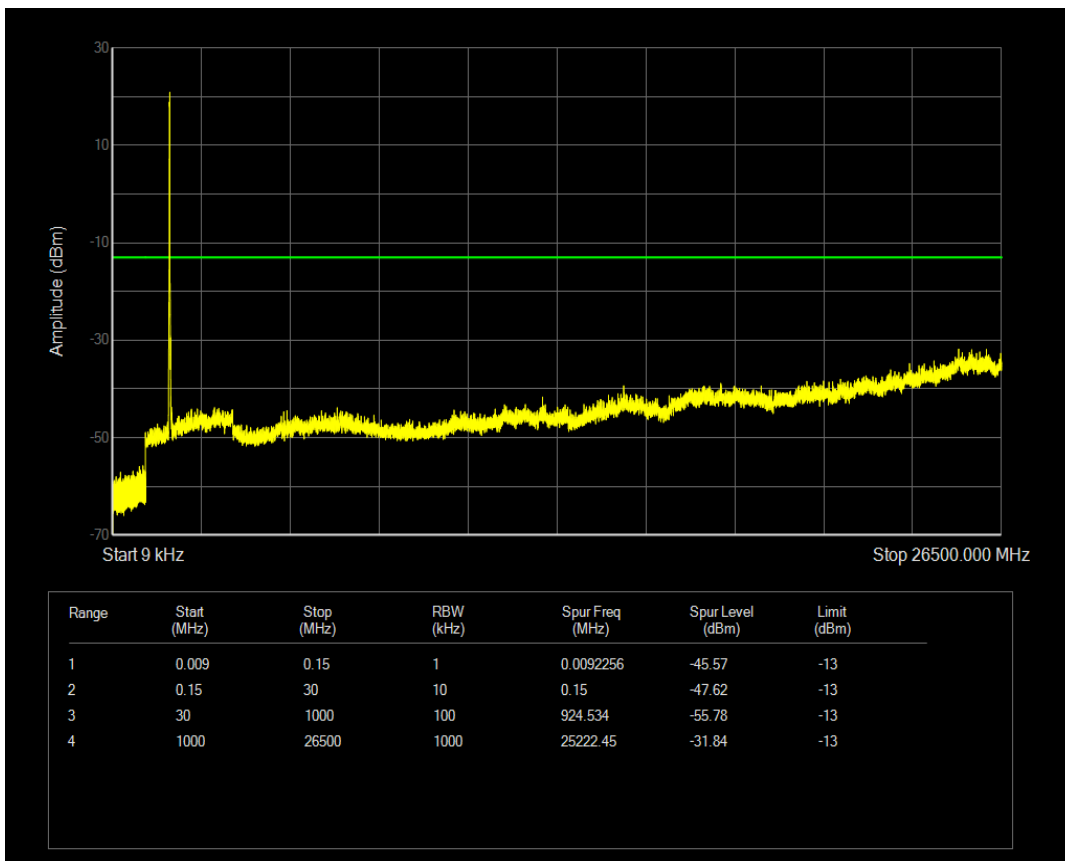

Band4 QPSK BW=15MHz Channel=20025 RB Size=1 Position=#0

Band4 QPSK BW=15MHz Channel=20025 RB Size=75 Position=#0

Band4 16QAM BW=15MHz Channel=20025 RB Size=1 Position=#0

Band4 16QAM BW=15MHz Channel=20025 RB Size=75 Position=#0

Band4 QPSK BW=15MHz Channel=20175 RB Size=1 Position=#0

Band4 QPSK BW=15MHz Channel=20175 RB Size=75 Position=#0

Band4 16QAM BW=15MHz Channel=20175 RB Size=1 Position=#0

Band4 16QAM BW=15MHz Channel=20175 RB Size=75 Position=#0