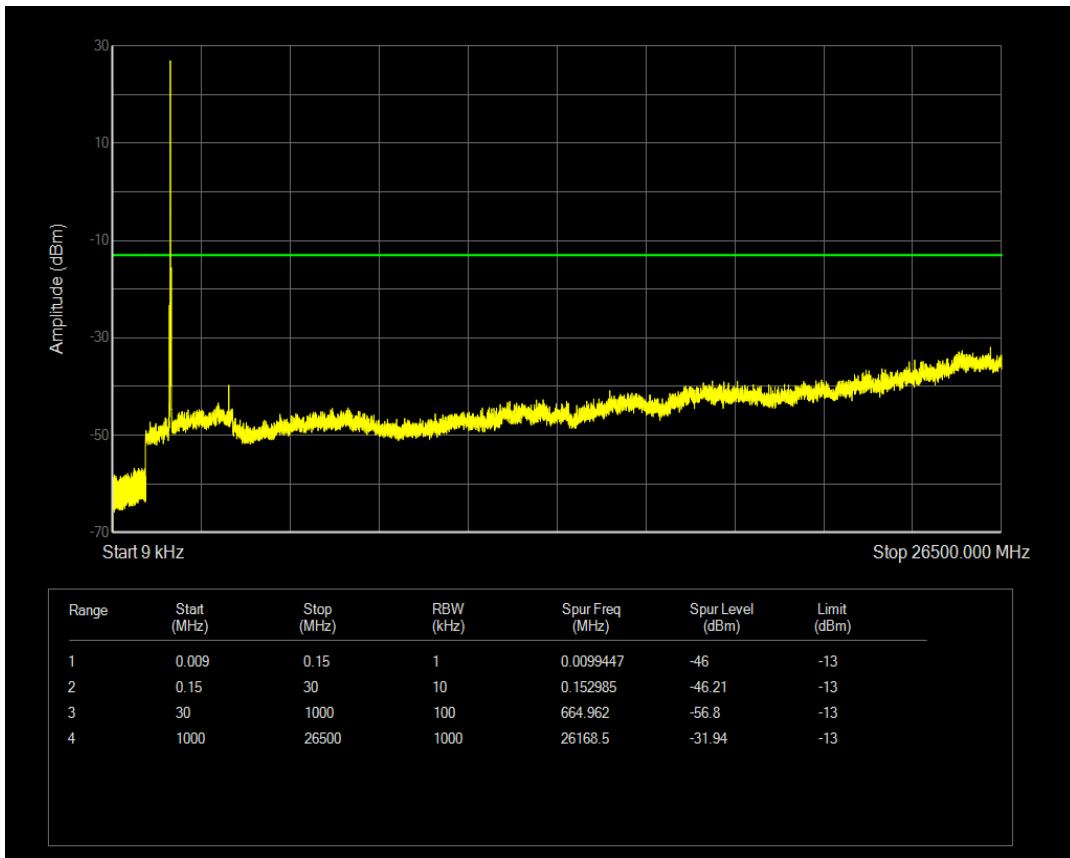

Band4 QPSK BW=15MHz Channel=20025 RB Size=1 Position=#0

Band4 QPSK BW=15MHz Channel=20025 RB Size=75 Position=#0

Band4 16QAM BW=15MHz Channel=20025 RB Size=1 Position=#0

Band4 16QAM BW=15MHz Channel=20025 RB Size=75 Position=#0

Band4 QPSK BW=15MHz Channel=20175 RB Size=1 Position=#0

Band4 QPSK BW=15MHz Channel=20175 RB Size=75 Position=#0

Band4 16QAM BW=15MHz Channel=20175 RB Size=1 Position=#0

Band4 16QAM BW=15MHz Channel=20175 RB Size=75 Position=#0

Band4 QPSK BW=15MHz Channel=20325 RB Size=1 Position=#0

Band4 QPSK BW=15MHz Channel=20325 RB Size=75 Position=#0

Band4 16QAM BW=15MHz Channel=20325 RB Size=1 Position=#0

Band4 16QAM BW=15MHz Channel=20325 RB Size=75 Position=#0