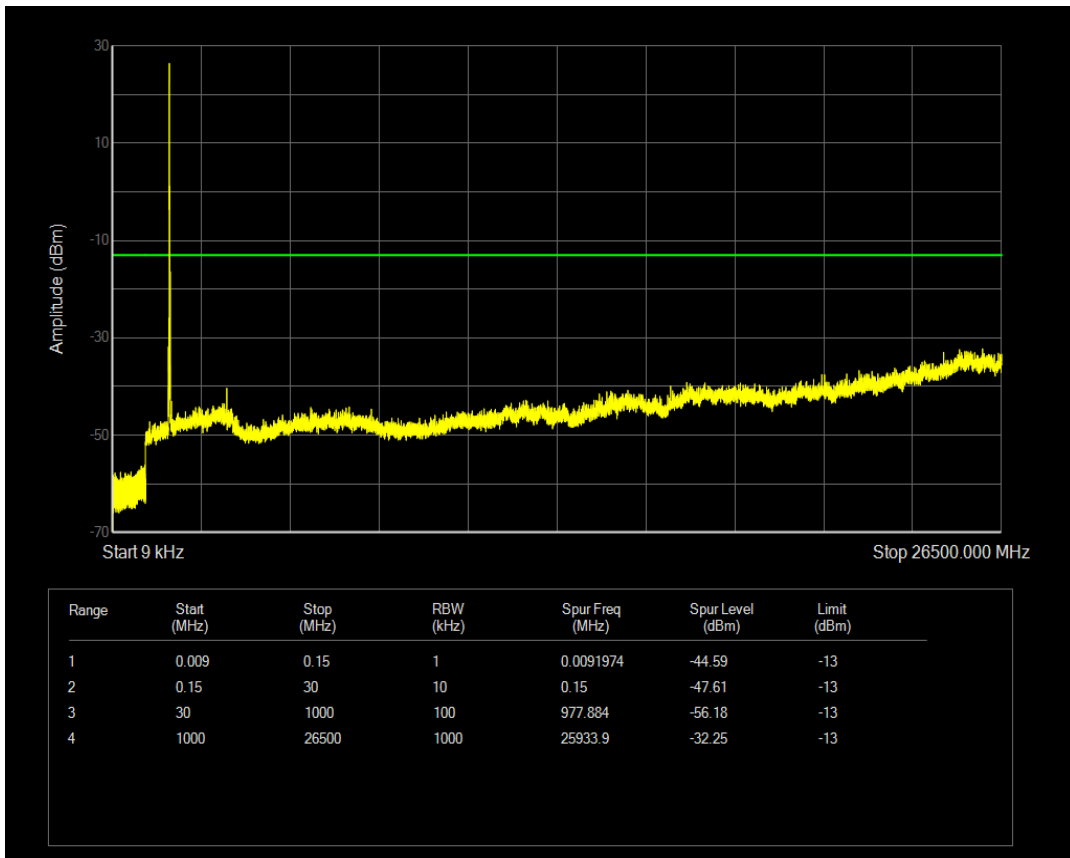

Band4 QPSK BW=15MHz Channel=20025 RB Size=1 Position=#0

Band4 QPSK BW=15MHz Channel=20025 RB Size=75 Position=#0

Band4 16QAM BW=15MHz Channel=20025 RB Size=1 Position=#0

Band4 16QAM BW=15MHz Channel=20025 RB Size=75 Position=#0

Band4 QPSK BW=15MHz Channel=20175 RB Size=1 Position=#0

Band4 QPSK BW=15MHz Channel=20175 RB Size=75 Position=#0

Band4 16QAM BW=15MHz Channel=20175 RB Size=1 Position=#0

Band4 16QAM BW=15MHz Channel=20175 RB Size=75 Position=#0