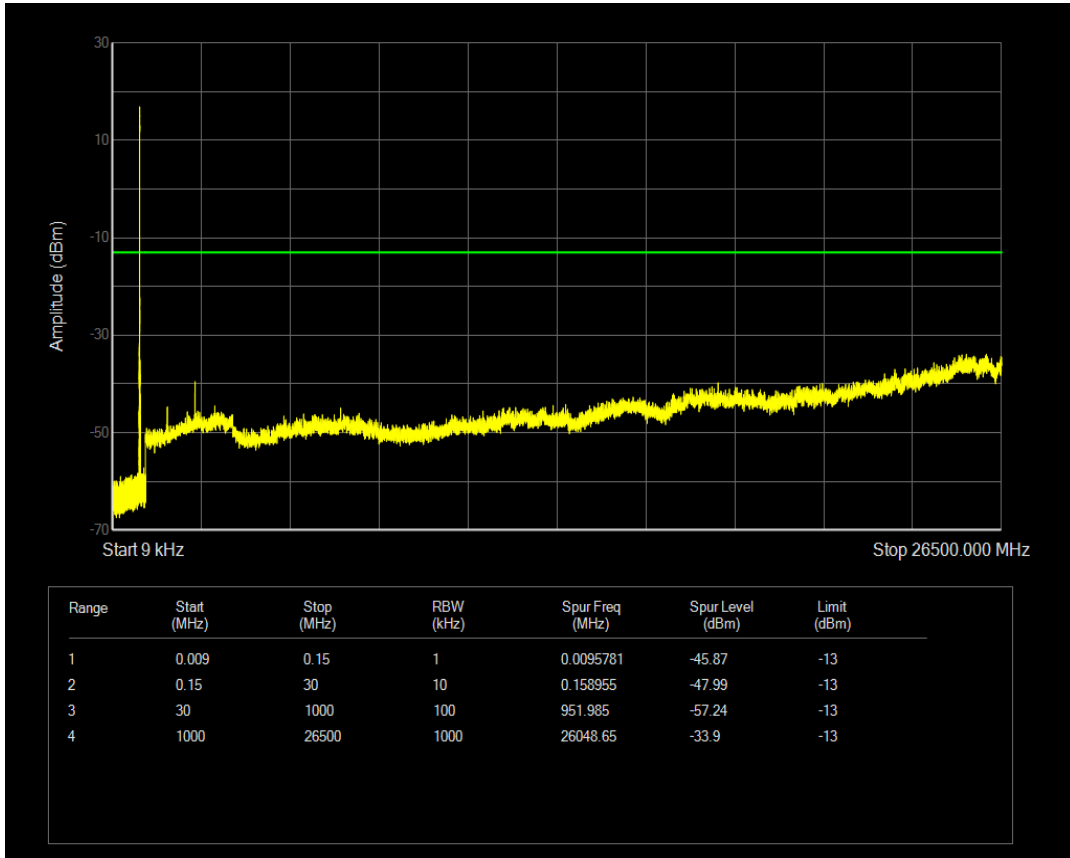

Band5 QPSK BW=3MHz Channel=20415 RB Size=15 Position=#0

Band5 16QAM BW=3MHz Channel=20415 RB Size=1 Position=#0