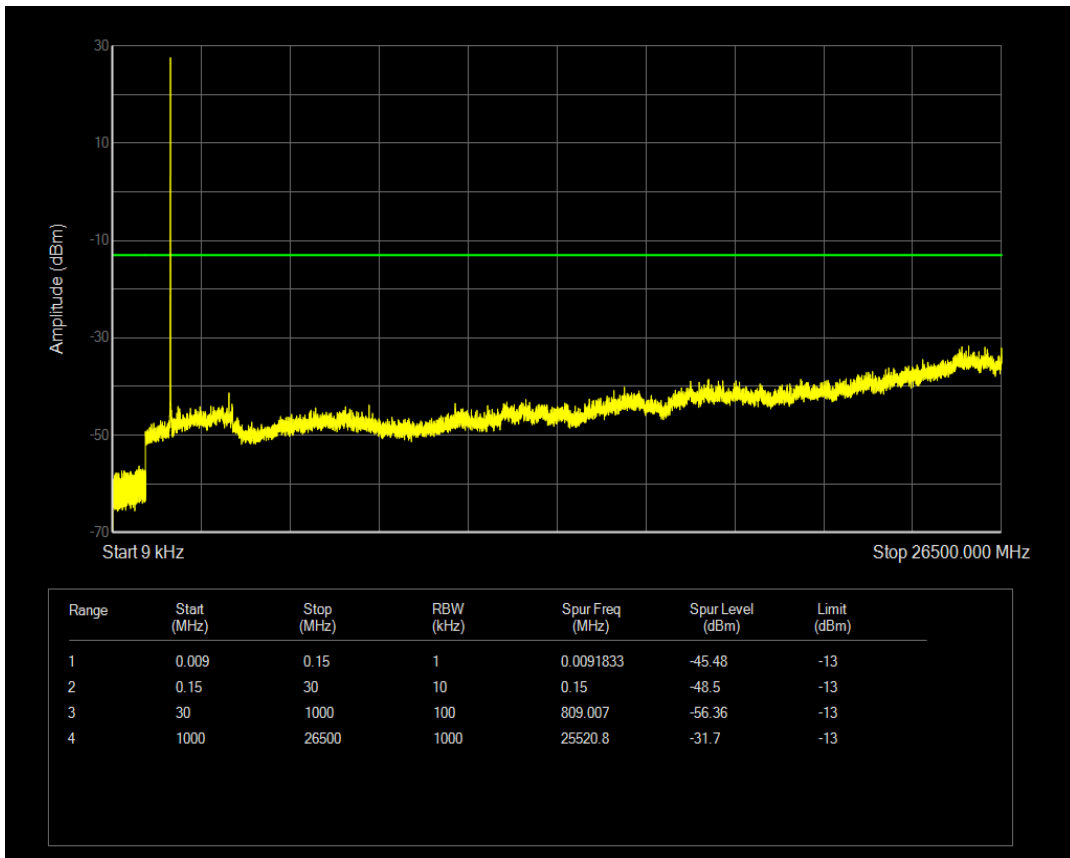

Band66 QPSK BW=3MHz Channel=132322 RB Size=1 Position=#0

Band66 QPSK BW=3MHz Channel=132322 RB Size=15 Position=#0