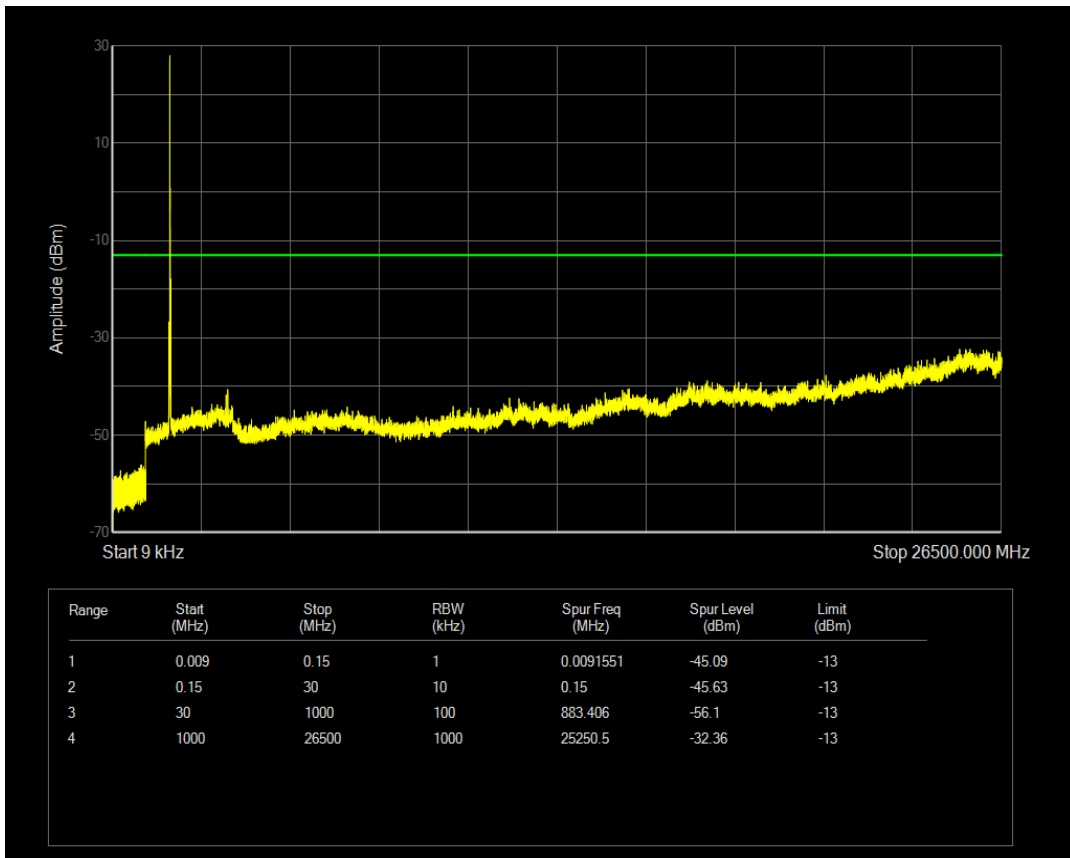

Band4 QPSK BW=15MHz Channel=20025 RB Size=1 Position=#0

Band4 QPSK BW=15MHz Channel=20025 RB Size=75 Position=#0

Band4 16QAM BW=15MHz Channel=20025 RB Size=1 Position=#0

Band4 16QAM BW=15MHz Channel=20025 RB Size=75 Position=#0

Band4 QPSK BW=15MHz Channel=20175 RB Size=1 Position=#0

Band4 QPSK BW=15MHz Channel=20175 RB Size=75 Position=#0

Band4 16QAM BW=15MHz Channel=20175 RB Size=1 Position=#0

Band4 16QAM BW=15MHz Channel=20175 RB Size=75 Position=#0