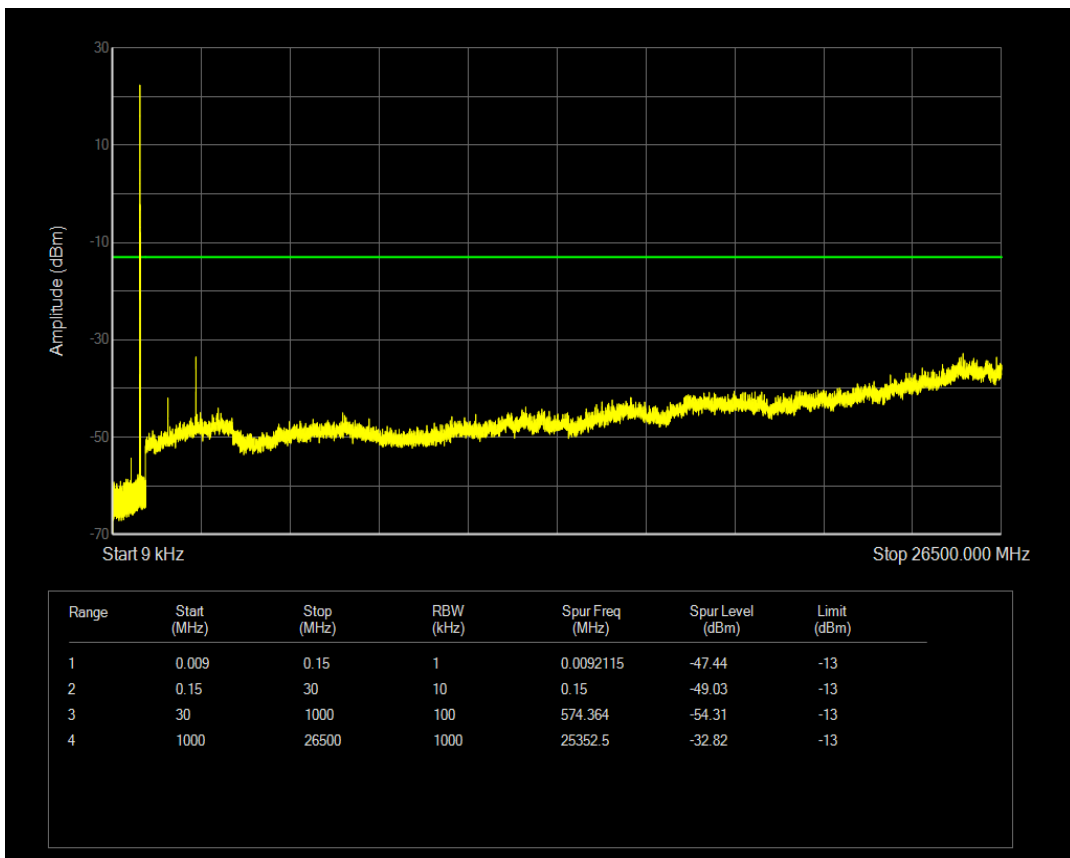

Band5 QPSK BW=5MHz Channel=20425 RB Size=1 Position=#0

Band5 QPSK BW=5MHz Channel=20425 RB Size=25 Position=#0

Band5 16QAM BW=5MHz Channel=20425 RB Size=1 Position=#0

Band5 16QAM BW=5MHz Channel=20425 RB Size=25 Position=#0

Band5 QPSK BW=5MHz Channel=20525 RB Size=1 Position=#0

Band5 QPSK BW=5MHz Channel=20525 RB Size=25 Position=#0

Band5 16QAM BW=5MHz Channel=20525 RB Size=1 Position=#0

Band5 16QAM BW=5MHz Channel=20525 RB Size=25 Position=#0