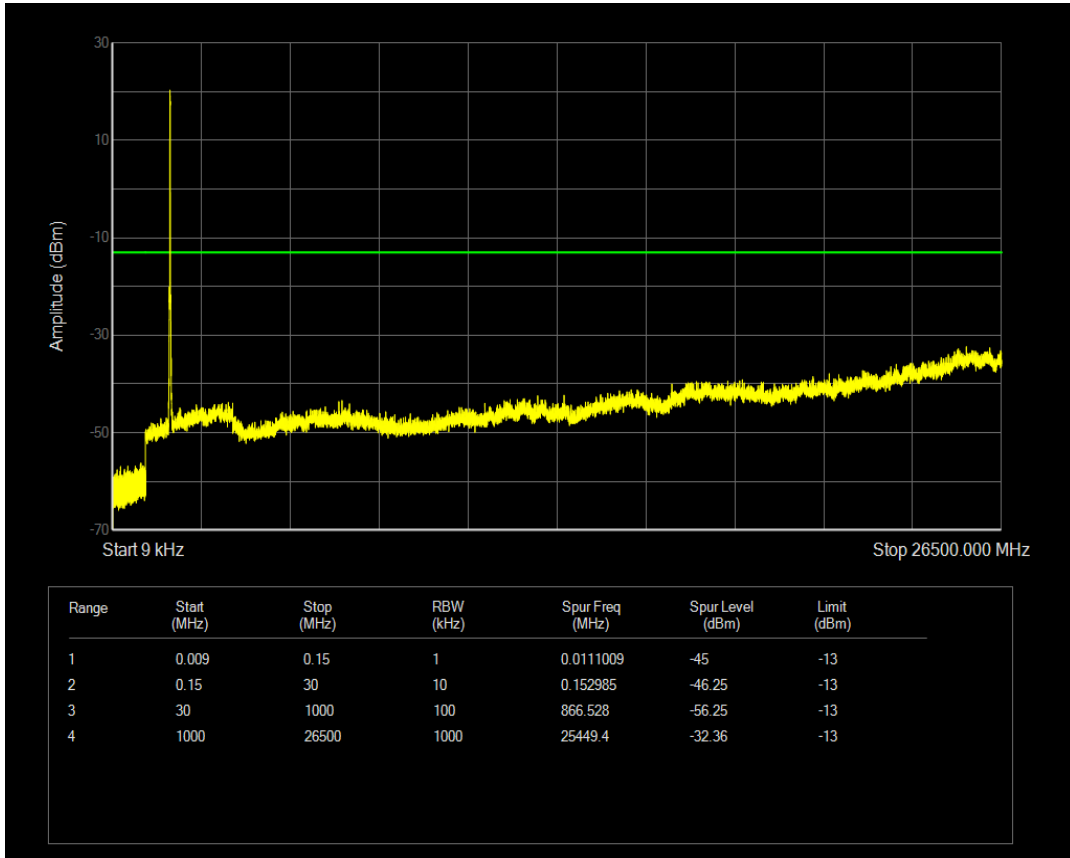

Band4 QPSK BW=15MHz Channel=20025 RB Size=1 Position=#0

Band4 QPSK BW=15MHz Channel=20025 RB Size=75 Position=#0

Band4 16QAM BW=15MHz Channel=20025 RB Size=1 Position=#0

Band4 16QAM BW=15MHz Channel=20025 RB Size=75 Position=#0

Band4 QPSK BW=15MHz Channel=20175 RB Size=1 Position=#0

Band4 QPSK BW=15MHz Channel=20175 RB Size=75 Position=#0

Band4 16QAM BW=15MHz Channel=20175 RB Size=1 Position=#0

Band4 16QAM BW=15MHz Channel=20175 RB Size=75 Position=#0