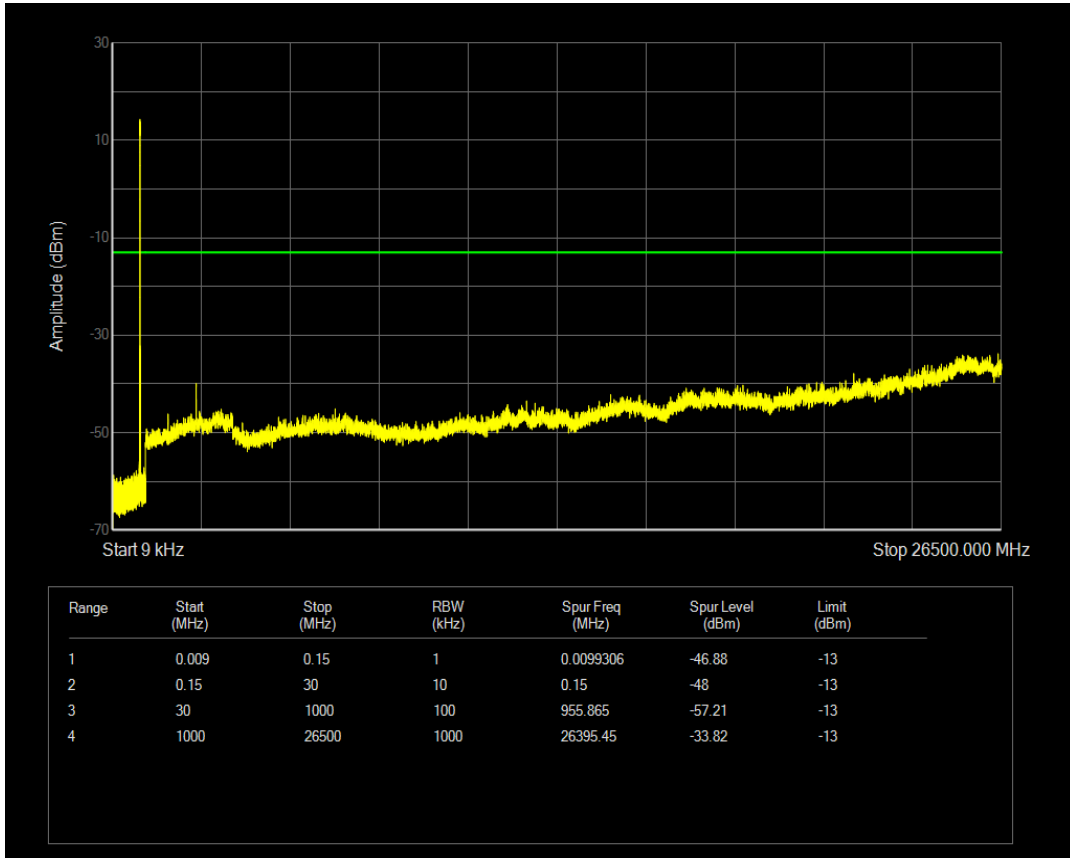

Band5 QPSK BW=3MHz Channel=20525 RB Size=1 Position=#0

Band5 QPSK BW=3MHz Channel=20525 RB Size=15 Position=#0

Band5 16QAM BW=3MHz Channel=20525 RB Size=1 Position=#0

Band5 16QAM BW=3MHz Channel=20525 RB Size=15 Position=#0