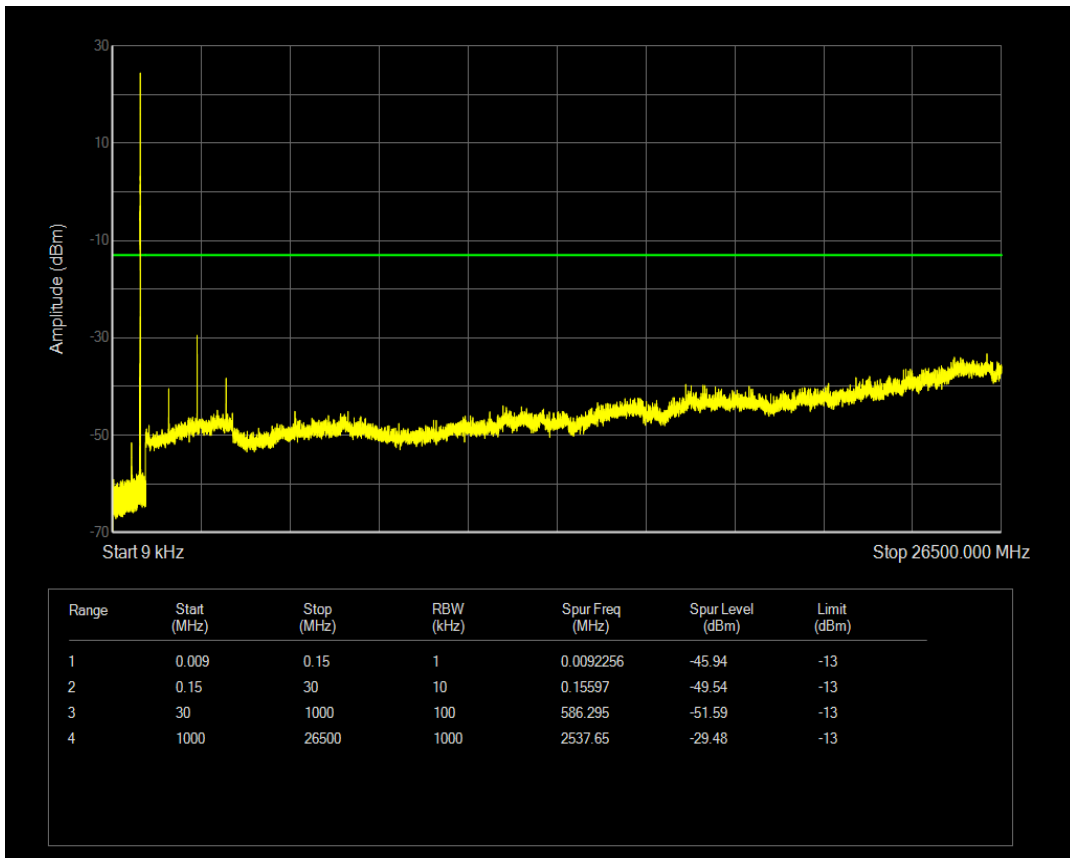

Band5 QPSK BW=3MHz Channel=20635 RB Size=1 Position=#0

Band5 QPSK BW=3MHz Channel=20635 RB Size=15 Position=#0