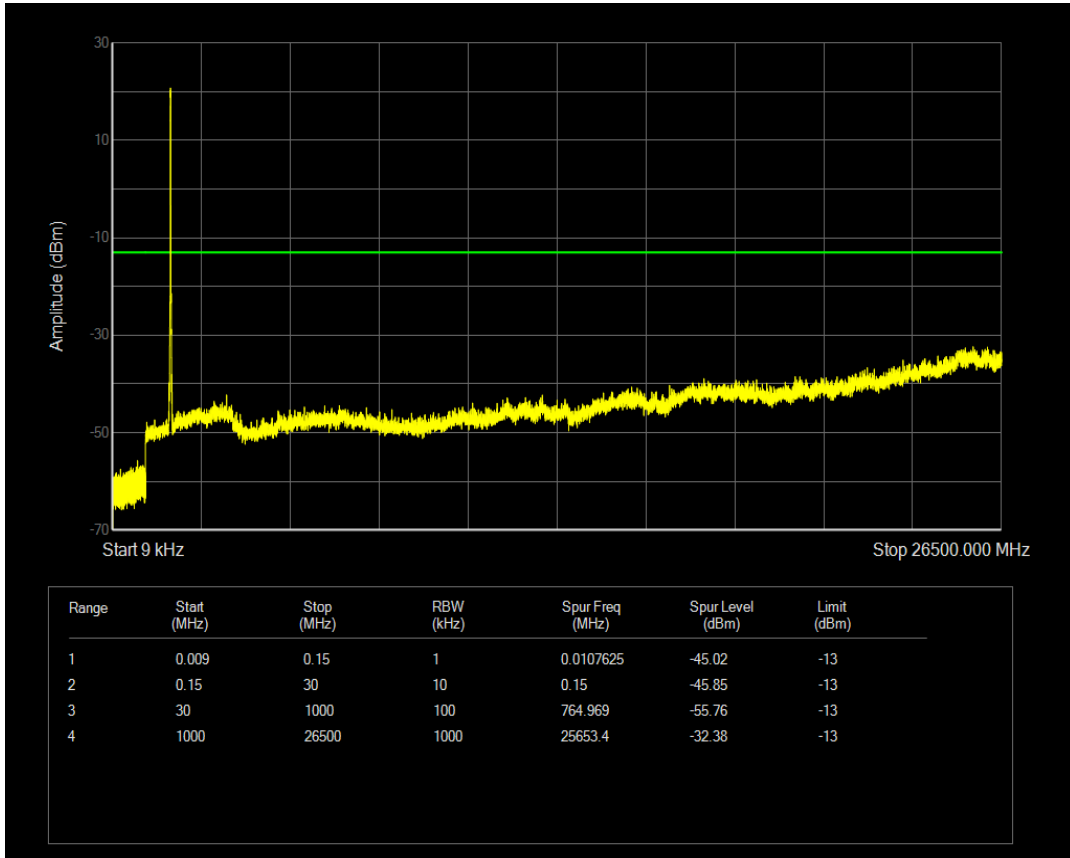

Band4 QPSK BW=15MHz Channel=20025 RB Size=1 Position=#0

Band4 QPSK BW=15MHz Channel=20025 RB Size=75 Position=#0

Band4 16QAM BW=15MHz Channel=20025 RB Size=1 Position=#0

Band4 16QAM BW=15MHz Channel=20025 RB Size=75 Position=#0

Band4 QPSK BW=15MHz Channel=20175 RB Size=1 Position=#0

Band4 QPSK BW=15MHz Channel=20175 RB Size=75 Position=#0

Band4 16QAM BW=15MHz Channel=20175 RB Size=1 Position=#0

Band4 16QAM BW=15MHz Channel=20175 RB Size=75 Position=#0

Band4 QPSK BW=15MHz Channel=20325 RB Size=1 Position=#0

Band4 QPSK BW=15MHz Channel=20325 RB Size=75 Position=#0

Band4 16QAM BW=15MHz Channel=20325 RB Size=1 Position=#0

Band4 16QAM BW=15MHz Channel=20325 RB Size=75 Position=#0