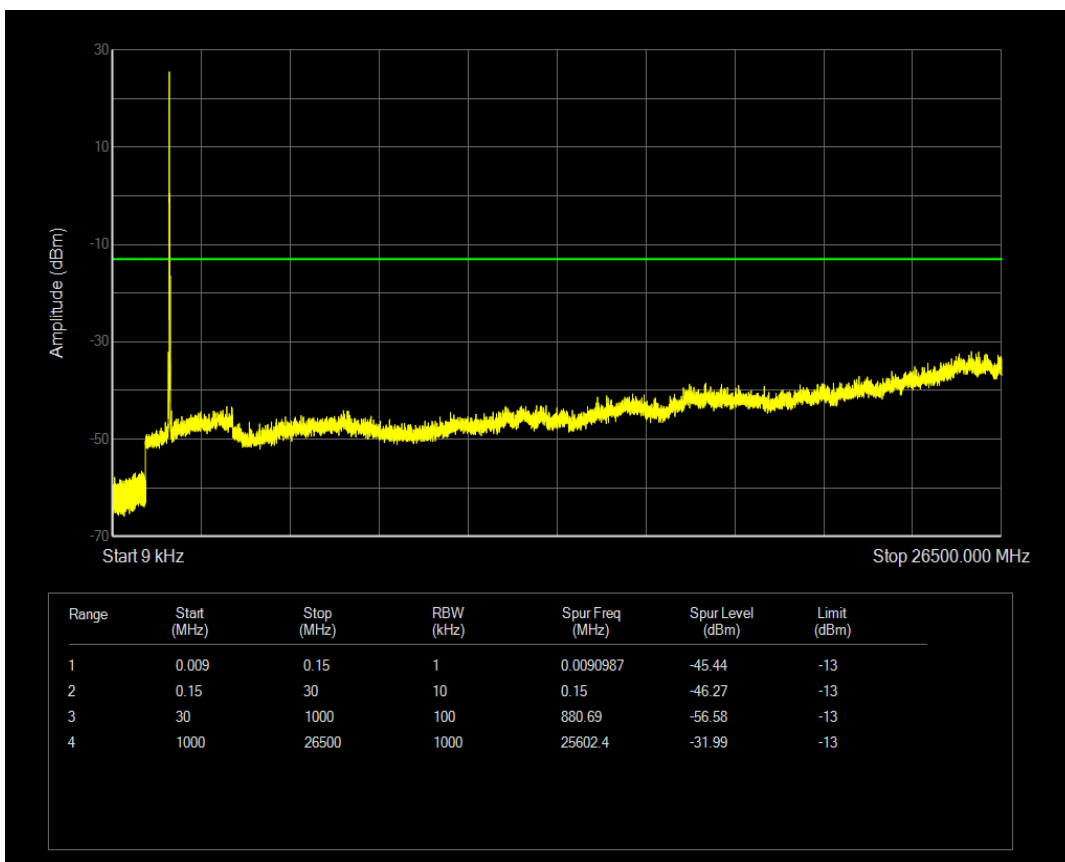

Band4 QPSK BW=15MHz Channel=20025 RB Size=1 Position=#0

Band4 QPSK BW=15MHz Channel=20025 RB Size=75 Position=#0

Band4 16QAM BW=15MHz Channel=20025 RB Size=1 Position=#0

Band4 16QAM BW=15MHz Channel=20025 RB Size=75 Position=#0

Band4 QPSK BW=15MHz Channel=20175 RB Size=1 Position=#0

Band4 QPSK BW=15MHz Channel=20175 RB Size=75 Position=#0

Band4 16QAM BW=15MHz Channel=20175 RB Size=1 Position=#0

Band4 16QAM BW=15MHz Channel=20175 RB Size=75 Position=#0