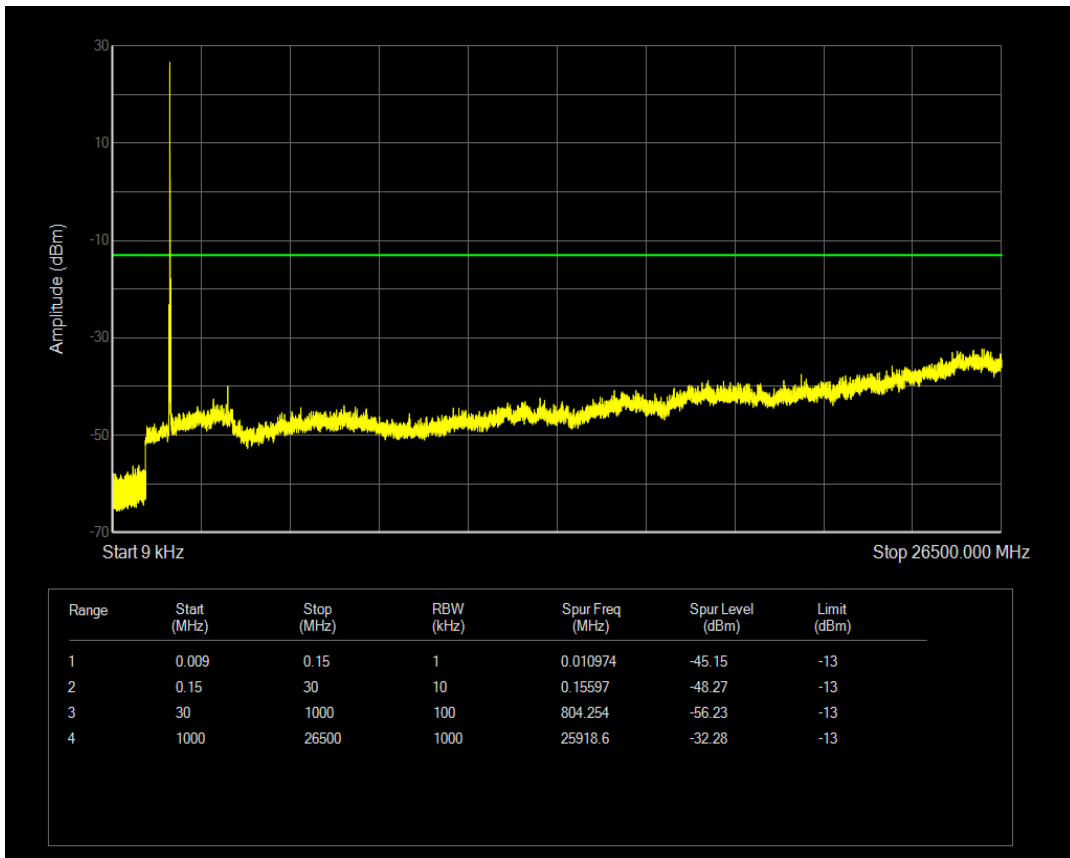

Band4 QPSK BW=15MHz Channel=20025 RB Size=1 Position=#0

Band4 QPSK BW=15MHz Channel=20025 RB Size=75 Position=#0

Band4 16QAM BW=15MHz Channel=20025 RB Size=1 Position=#0

Band4 16QAM BW=15MHz Channel=20025 RB Size=75 Position=#0

Band4 QPSK BW=15MHz Channel=20175 RB Size=1 Position=#0

Band4 QPSK BW=15MHz Channel=20175 RB Size=75 Position=#0

Band4 16QAM BW=15MHz Channel=20175 RB Size=1 Position=#0

Band4 16QAM BW=15MHz Channel=20175 RB Size=75 Position=#0