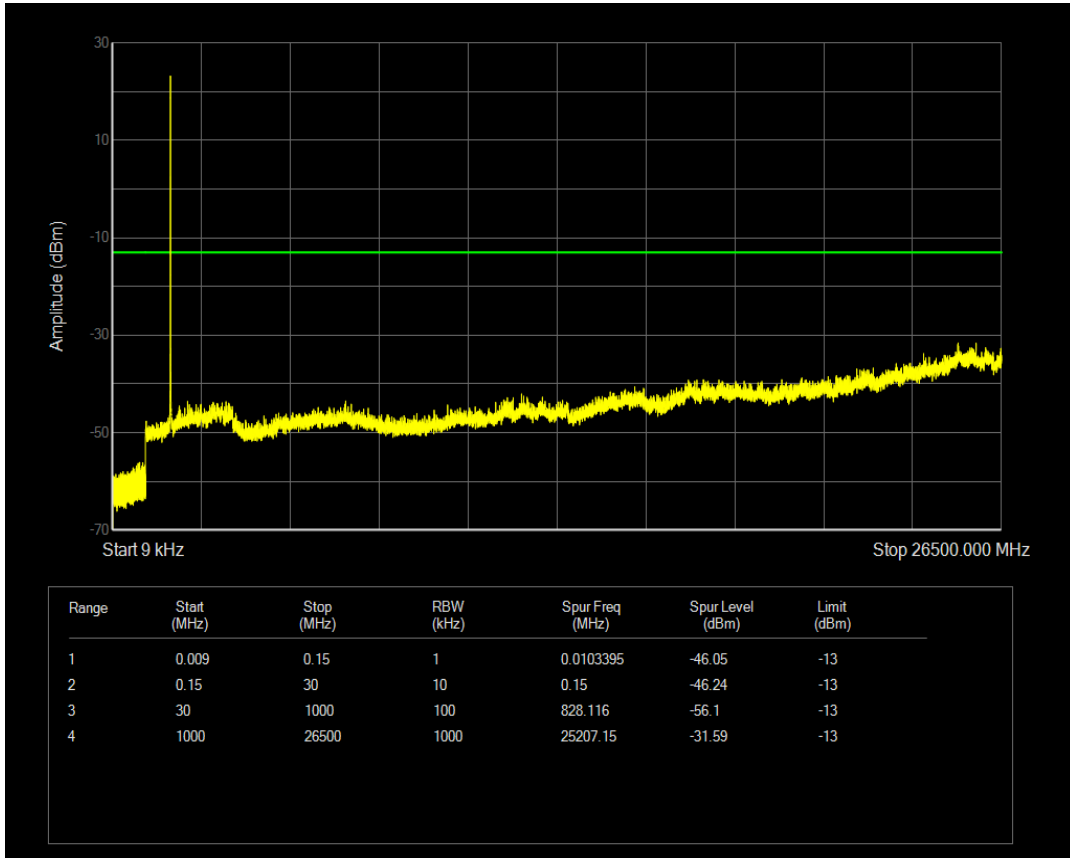

Band66 QPSK BW=3MHz Channel=132322 RB Size=15 Position=#0

Band66 16QAM BW=3MHz Channel=132322 RB Size=1 Position=#0