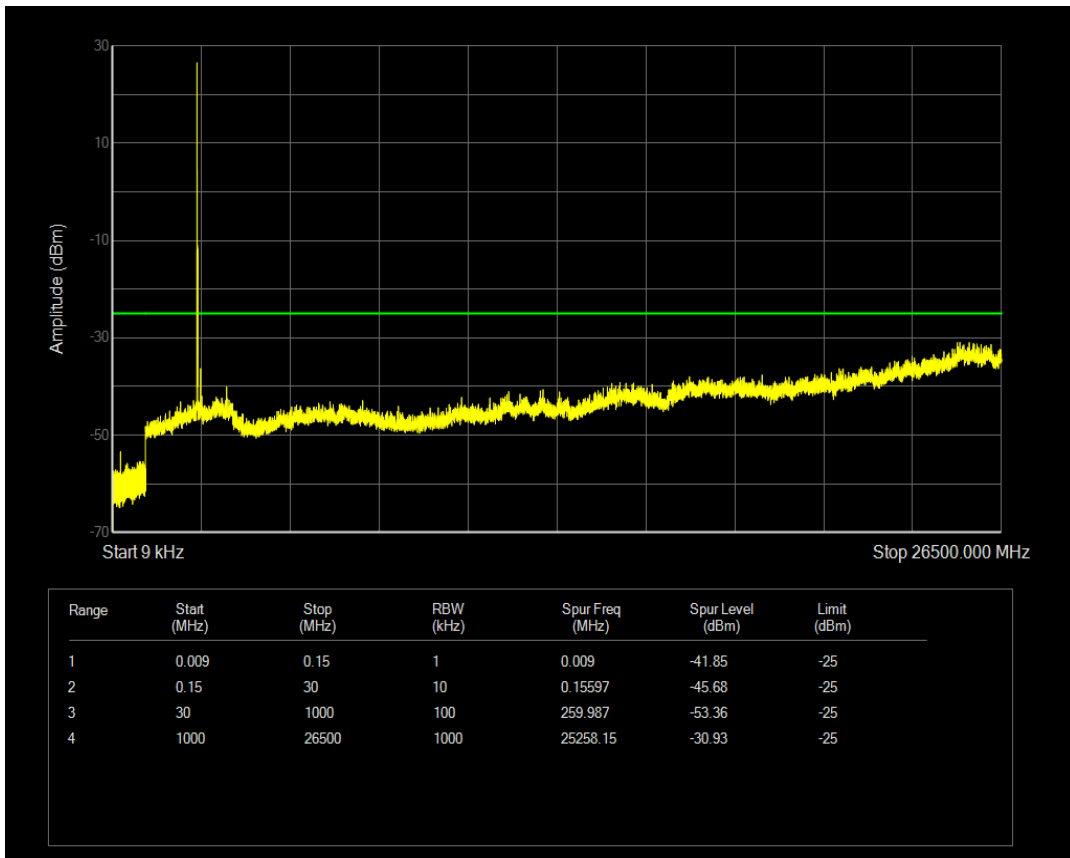

Band41(2535-2655) QPSK BW=10MHz Channel=40090 RB Size=1 Position=#0

Band41(2535-2655) QPSK BW=10MHz Channel=40090 RB Size=50 Position=#0