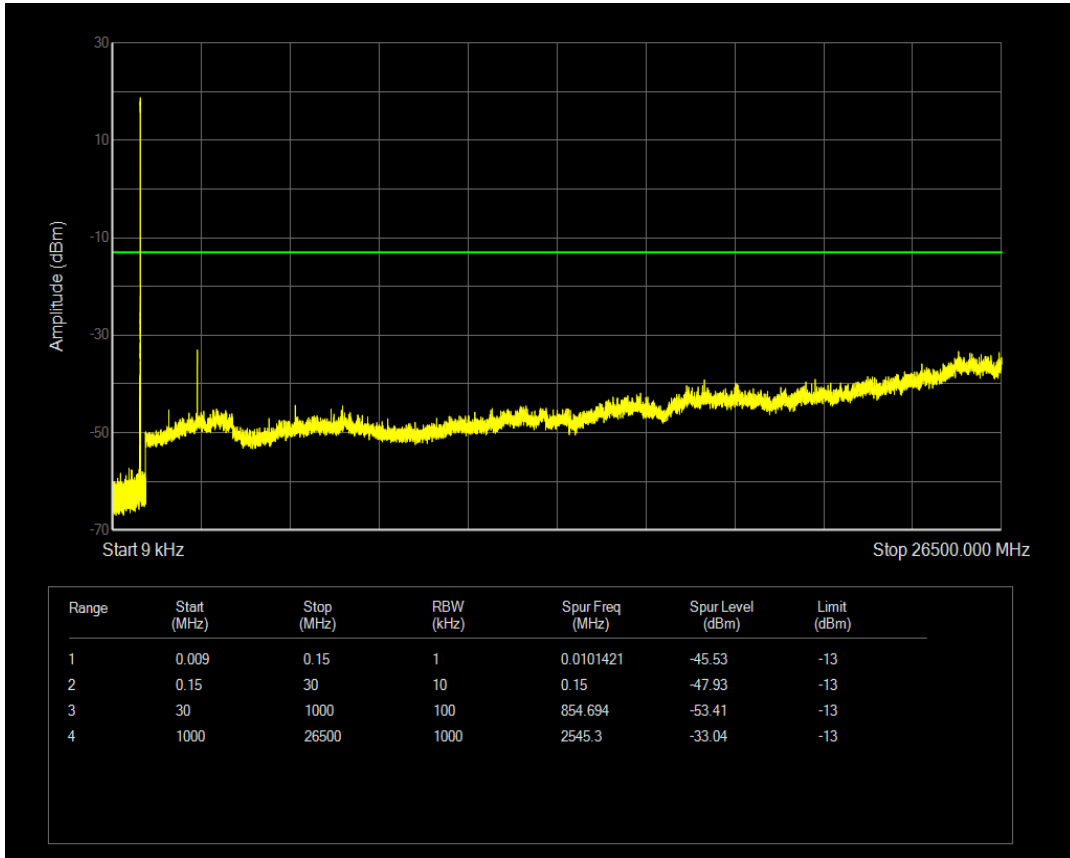

Band5 QPSK BW=1.4MHz Channel=20643 RB Size=1 Position=#0

Band5 QPSK BW=1.4MHz Channel=20643 RB Size=6 Position=#0

Band5 16QAM BW=1.4MHz Channel=20643 RB Size=1 Position=#0

Band5 16QAM BW=1.4MHz Channel=20643 RB Size=6 Position=#0