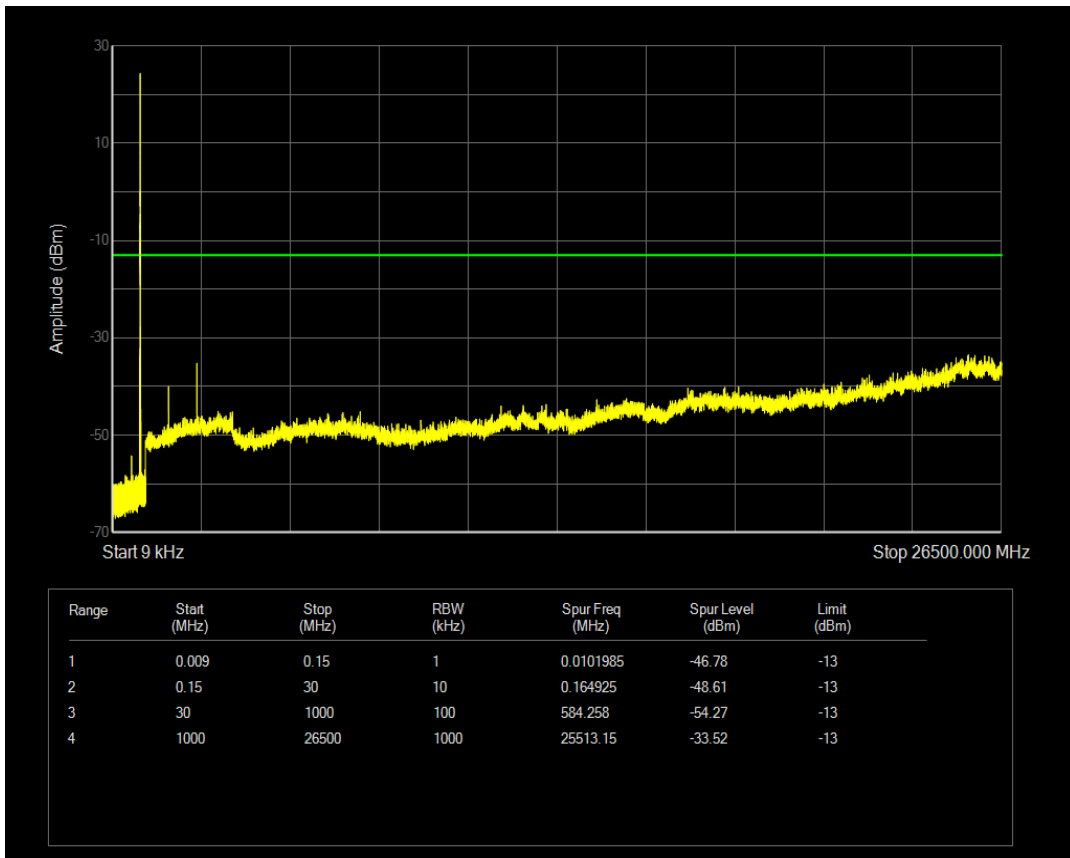

Band5 QPSK BW=5MHz Channel=20525 RB Size=1 Position=#0

Band5 QPSK BW=5MHz Channel=20525 RB Size=25 Position=#0

Band5 16QAM BW=5MHz Channel=20525 RB Size=1 Position=#0

Band5 16QAM BW=5MHz Channel=20525 RB Size=25 Position=#0

Band5 QPSK BW=5MHz Channel=20625 RB Size=1 Position=#0

Band5 QPSK BW=5MHz Channel=20625 RB Size=25 Position=#0

Band5 16QAM BW=5MHz Channel=20625 RB Size=1 Position=#0

Band5 16QAM BW=5MHz Channel=20625 RB Size=25 Position=#0