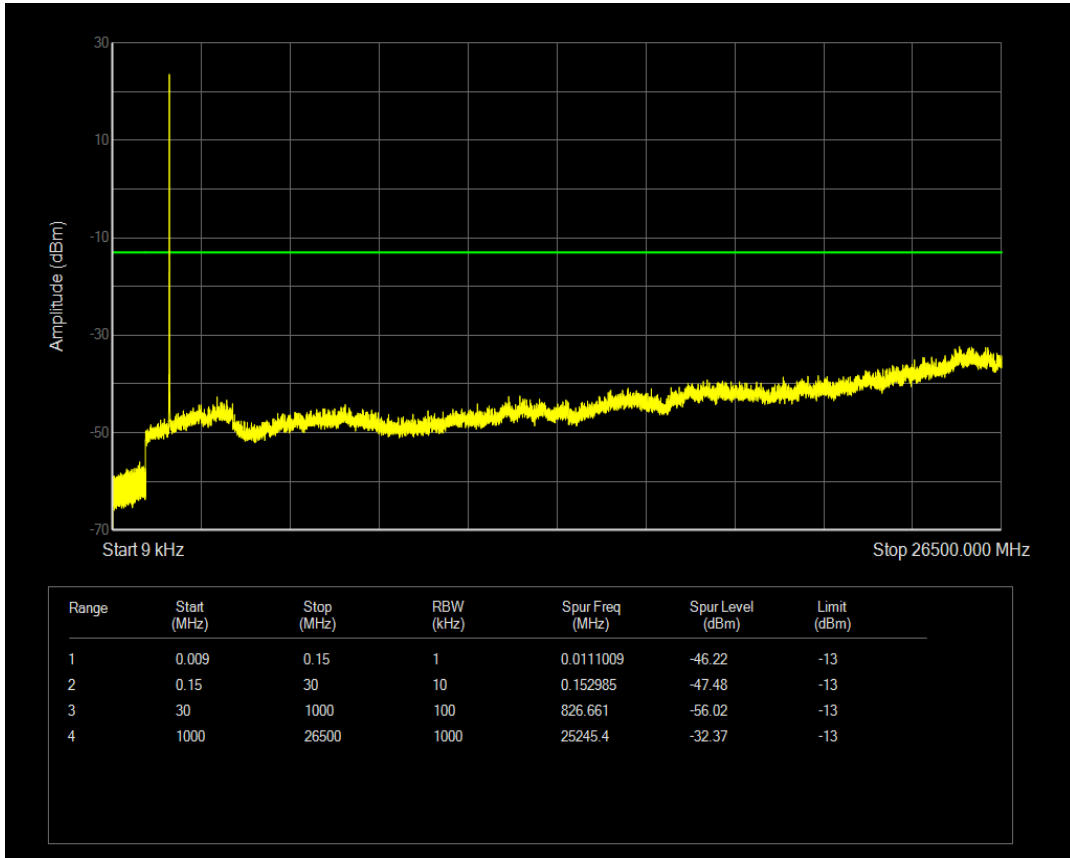

Band66 QPSK BW=3MHz Channel=131987 RB Size=15 Position=#0

Band66 16QAM BW=3MHz Channel=131987 RB Size=1 Position=#0