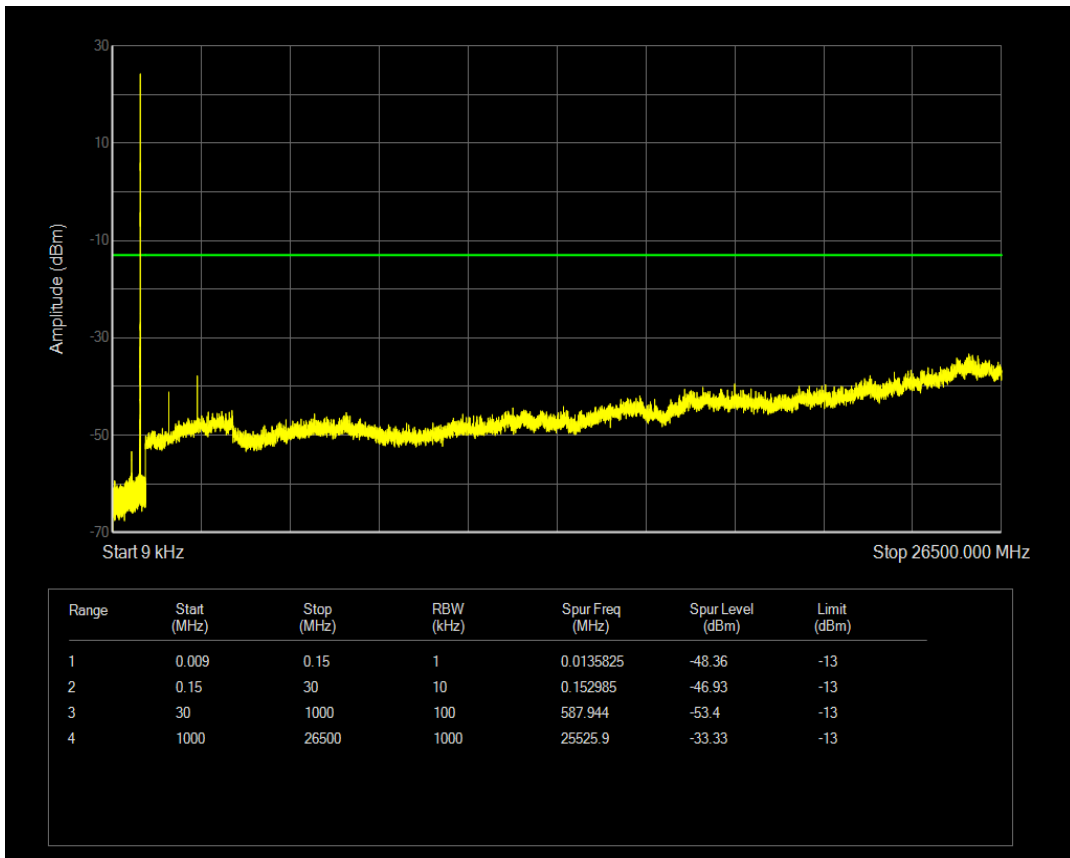

Band5 QPSK BW=1.4MHz Channel=20525 RB Size=1 Position=#0

Band5 QPSK BW=1.4MHz Channel=20525 RB Size=6 Position=#0

Band5 16QAM BW=1.4MHz Channel=20525 RB Size=1 Position=#0

Band5 16QAM BW=1.4MHz Channel=20525 RB Size=6 Position=#0

Band5 QPSK BW=1.4MHz Channel=20643 RB Size=1 Position=#0

Band5 QPSK BW=1.4MHz Channel=20643 RB Size=6 Position=#0

Band5 16QAM BW=1.4MHz Channel=20643 RB Size=1 Position=#0

Band5 16QAM BW=1.4MHz Channel=20643 RB Size=6 Position=#0