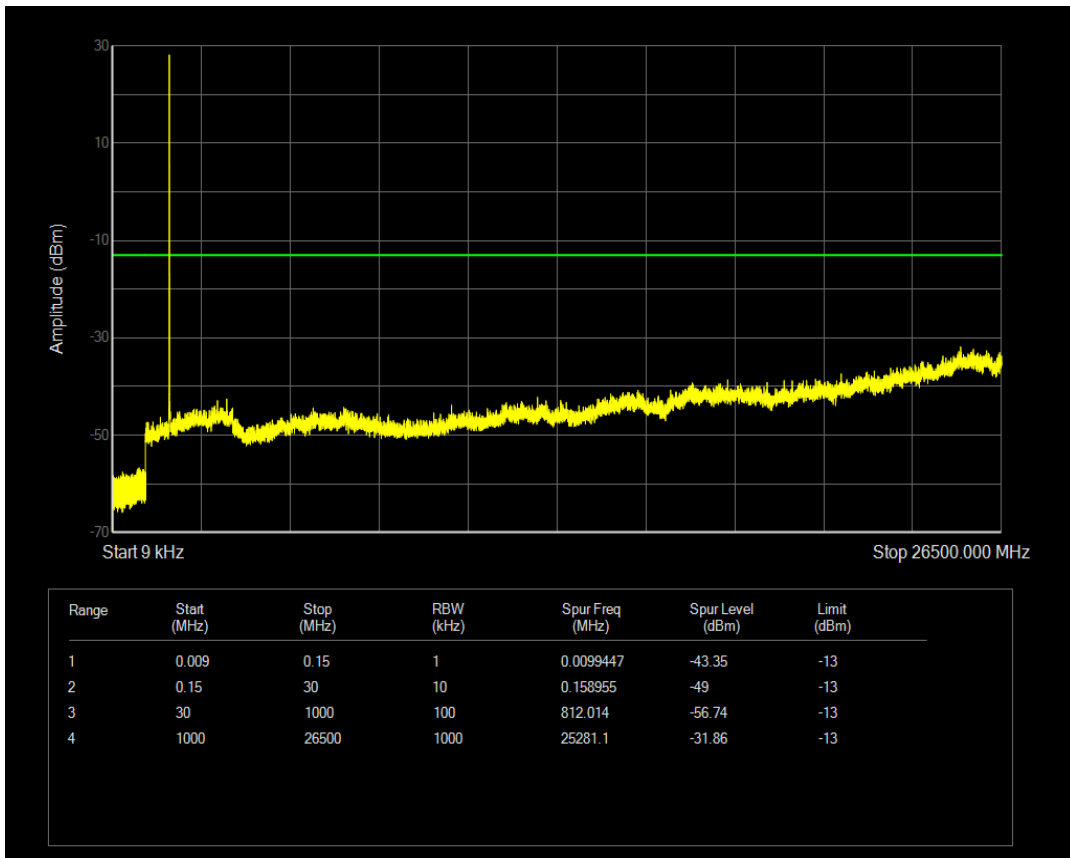

Band66 16QAM BW=3MHz Channel=131987 RB Size=1 Position=#0

Band66 16QAM BW=3MHz Channel=131987 RB Size=15 Position=#0