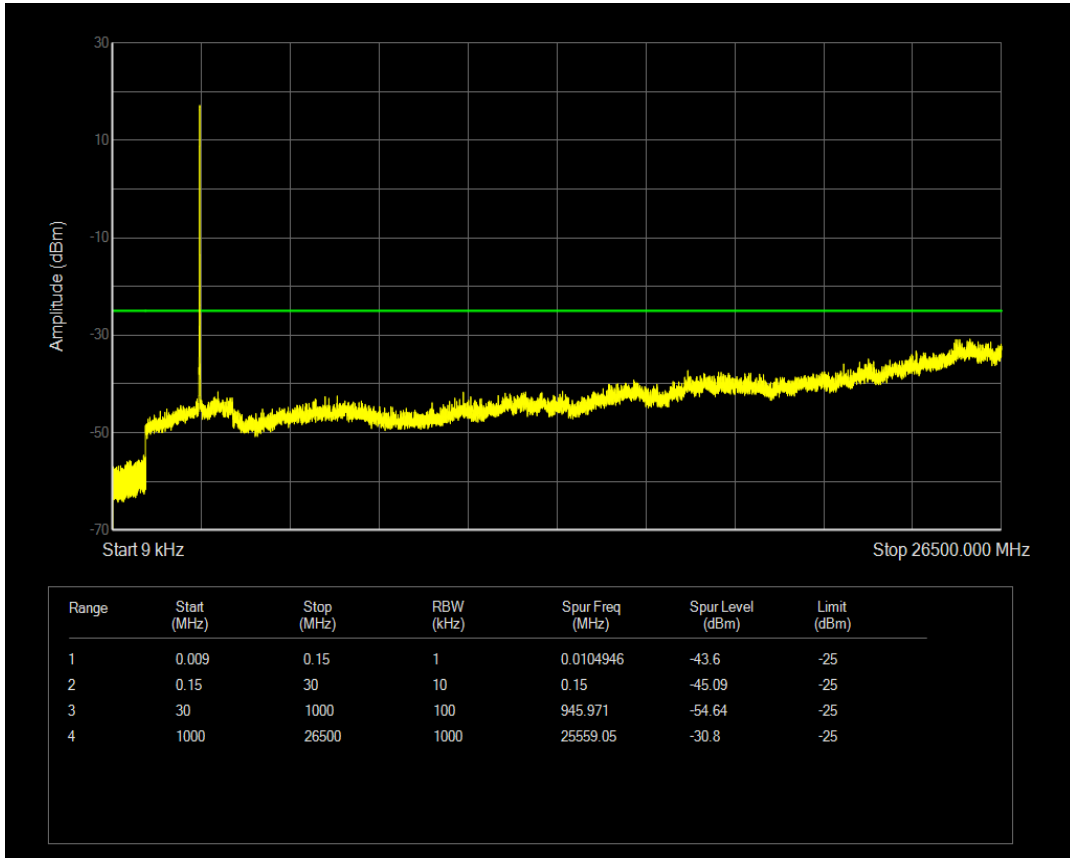

Band38 QPSK BW=10MHz Channel=38200 RB Size=1 Position=#0

Band38 QPSK BW=10MHz Channel=38200 RB Size=50 Position=#0

Band38 16QAM BW=10MHz Channel=38200 RB Size=1 Position=#0

Band38 16QAM BW=10MHz Channel=38200 RB Size=50 Position=#0