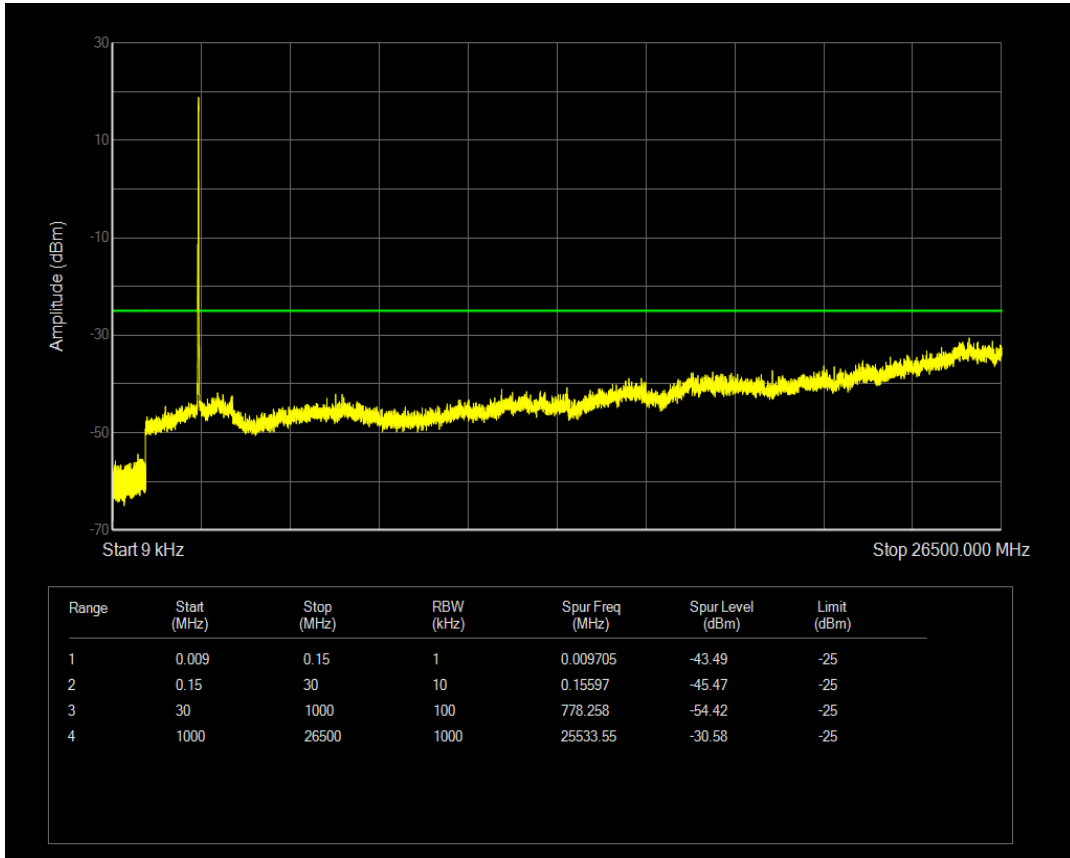

Band38 QPSK BW=15MHz Channel=37825 RB Size=1 Position=#0

Band38 QPSK BW=15MHz Channel=37825 RB Size=75 Position=#0

Band38 16QAM BW=15MHz Channel=37825 RB Size=1 Position=#0

Band38 16QAM BW=15MHz Channel=37825 RB Size=75 Position=#0

Band38 QPSK BW=15MHz Channel=38000 RB Size=1 Position=#0

Band38 QPSK BW=15MHz Channel=38000 RB Size=75 Position=#0

Band38 16QAM BW=15MHz Channel=38000 RB Size=1 Position=#0

Band38 16QAM BW=15MHz Channel=38000 RB Size=75 Position=#0