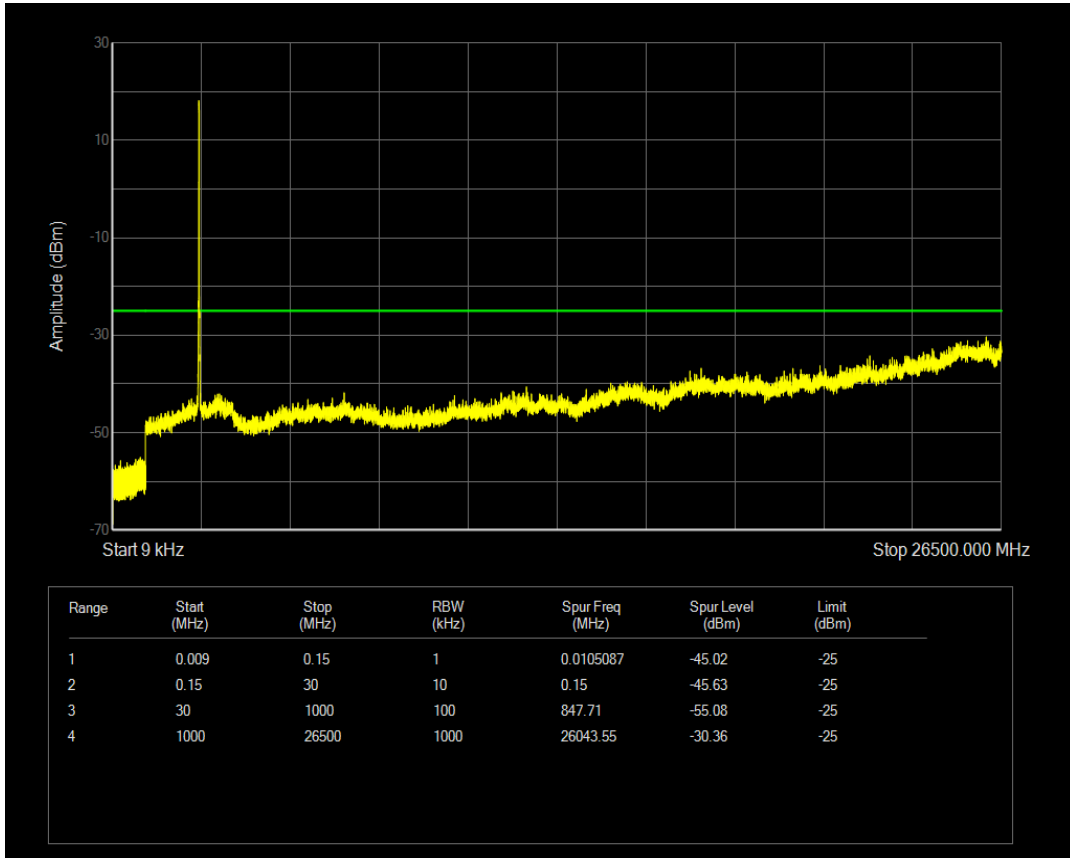

Band38 QPSK BW=15MHz Channel=38000 RB Size=75 Position=#0

Band38 16QAM BW=15MHz Channel=38000 RB Size=1 Position=#0