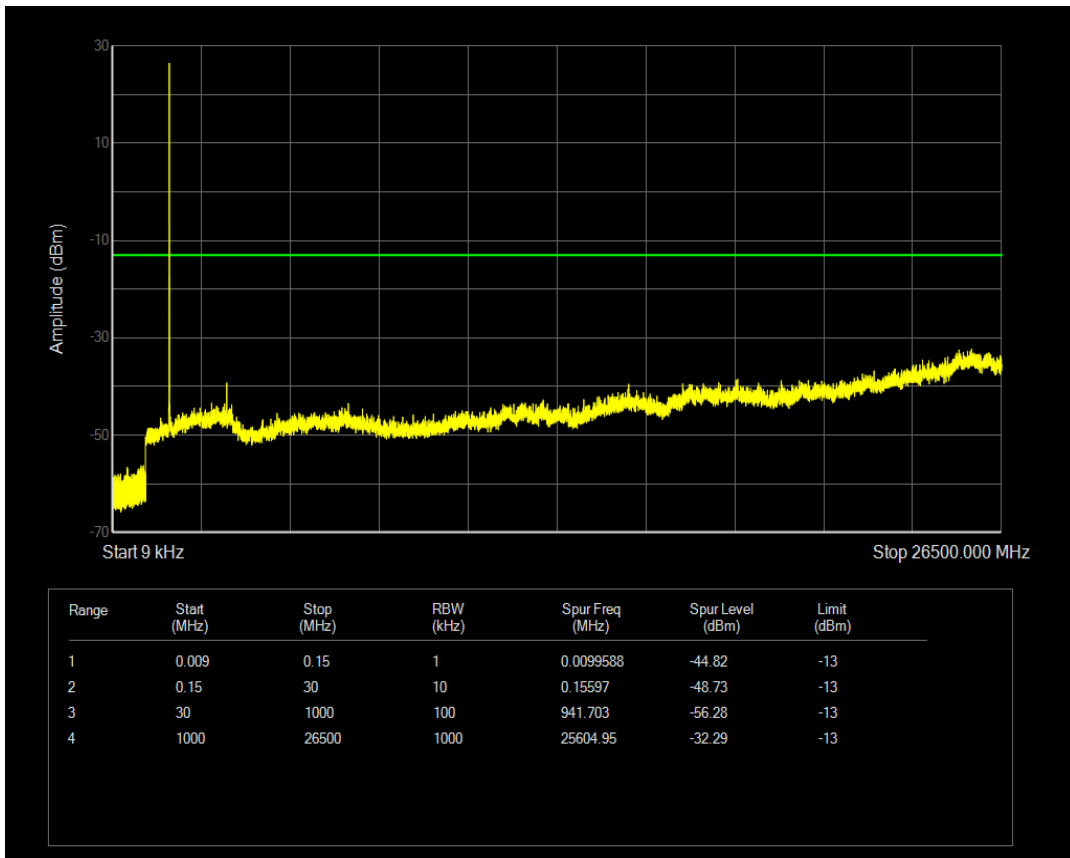

Band4 16QAM BW=3MHz Channel=19965 RB Size=1 Position=#0

Band4 16QAM BW=3MHz Channel=19965 RB Size=15 Position=#0