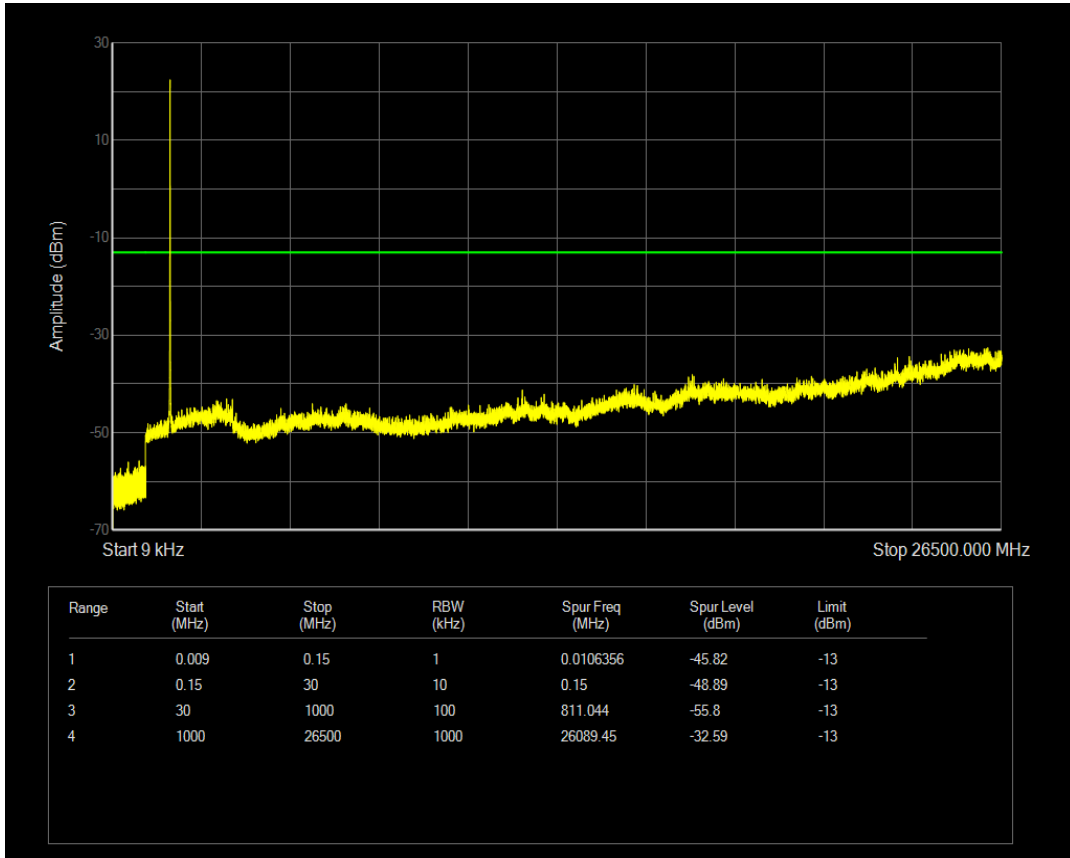

Band4 QPSK BW=5MHz Channel=19975 RB Size=1 Position=#0

Band4 QPSK BW=5MHz Channel=19975 RB Size=25 Position=#0

Band4 16QAM BW=5MHz Channel=19975 RB Size=1 Position=#0

Band4 16QAM BW=5MHz Channel=19975 RB Size=25 Position=#0

Band4 QPSK BW=5MHz Channel=20175 RB Size=1 Position=#0

Band4 QPSK BW=5MHz Channel=20175 RB Size=25 Position=#0

Band4 16QAM BW=5MHz Channel=20175 RB Size=1 Position=#0

Band4 16QAM BW=5MHz Channel=20175 RB Size=25 Position=#0