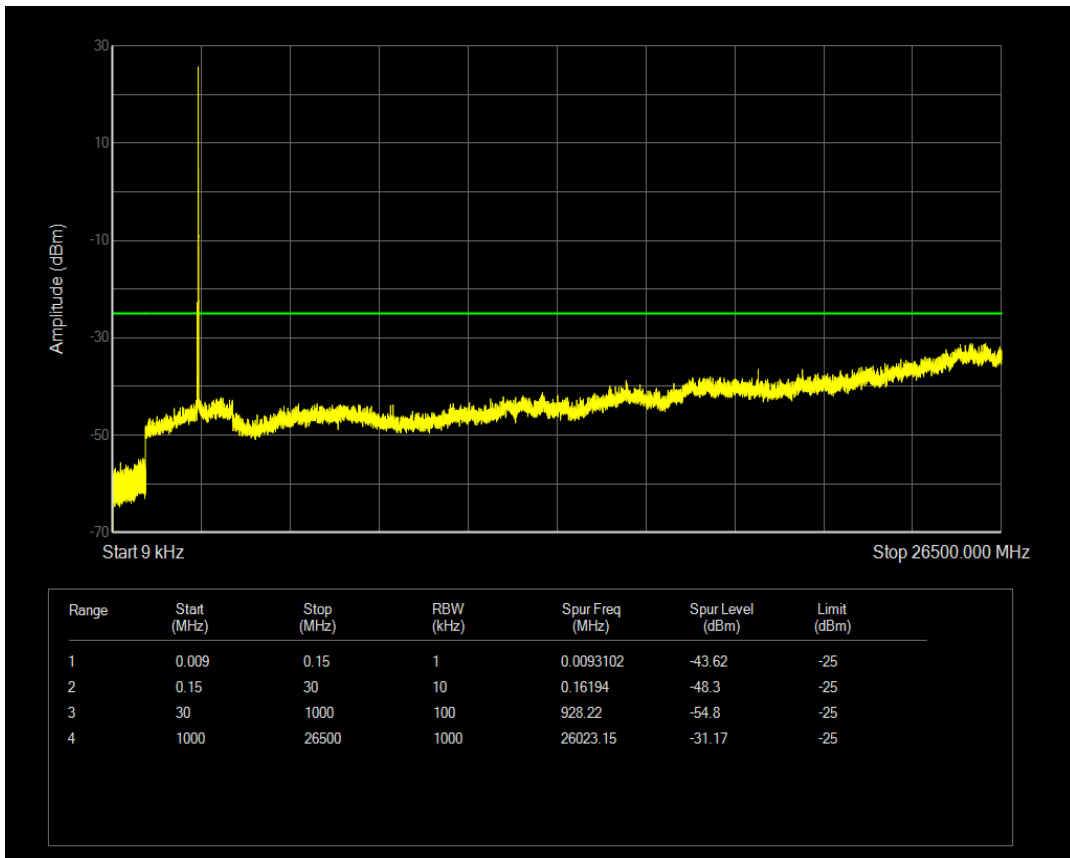

Band38 QPSK BW=5MHz Channel=38225 RB Size=1 Position=#0

Band38 QPSK BW=5MHz Channel=38225 RB Size=25 Position=#0

Band38 16QAM BW=5MHz Channel=38225 RB Size=1 Position=#0

Band38 16QAM BW=5MHz Channel=38225 RB Size=25 Position=#0

Band38 QPSK BW=10MHz Channel=37800 RB Size=1 Position=#0

Band38 QPSK BW=10MHz Channel=37800 RB Size=50 Position=#0

Band38 16QAM BW=10MHz Channel=37800 RB Size=1 Position=#0

Band38 16QAM BW=10MHz Channel=37800 RB Size=50 Position=#0