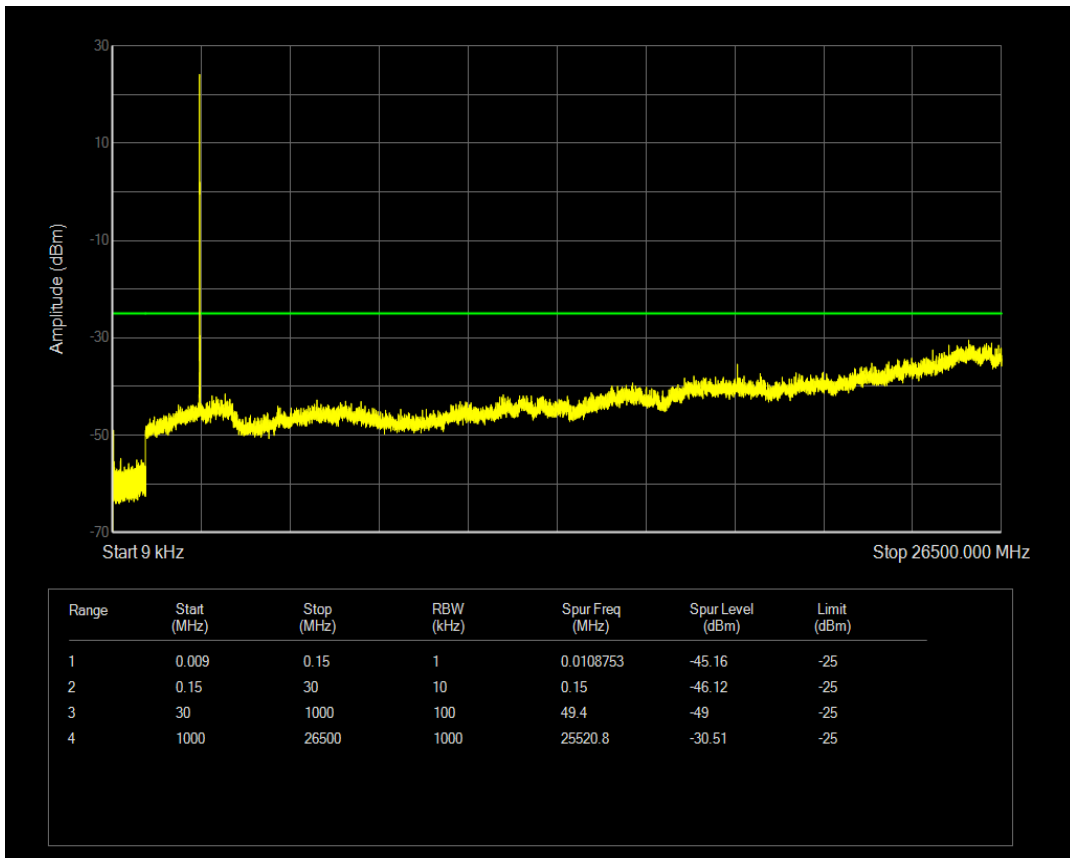

Band38 QPSK BW=10MHz Channel=38000 RB Size=1 Position=#0

Band38 QPSK BW=10MHz Channel=38000 RB Size=50 Position=#0

Band38 16QAM BW=10MHz Channel=38000 RB Size=1 Position=#0

Band38 16QAM BW=10MHz Channel=38000 RB Size=50 Position=#0

Band38 QPSK BW=10MHz Channel=38200 RB Size=1 Position=#0

Band38 QPSK BW=10MHz Channel=38200 RB Size=50 Position=#0

Band38 16QAM BW=10MHz Channel=38200 RB Size=1 Position=#0

Band38 16QAM BW=10MHz Channel=38200 RB Size=50 Position=#0