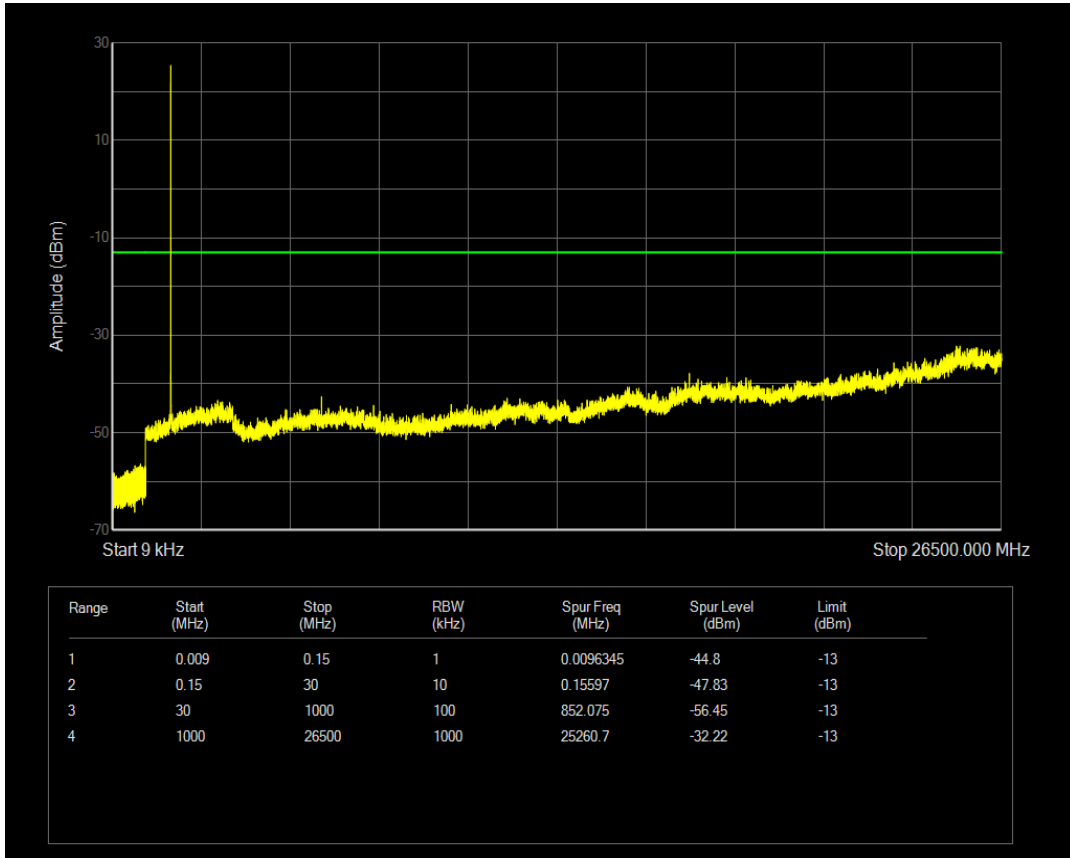

Band4 QPSK BW=1.4MHz Channel=20175 RB Size=1 Position=#0

Band4 QPSK BW=1.4MHz Channel=20175 RB Size=6 Position=#0

Band4 16QAM BW=1.4MHz Channel=20175 RB Size=1 Position=#0

Band4 16QAM BW=1.4MHz Channel=20175 RB Size=6 Position=#0

Band4 QPSK BW=1.4MHz Channel=20393 RB Size=1 Position=#0

Band4 QPSK BW=1.4MHz Channel=20393 RB Size=6 Position=#0

Band4 16QAM BW=1.4MHz Channel=20393 RB Size=1 Position=#0

Band4 16QAM BW=1.4MHz Channel=20393 RB Size=6 Position=#0