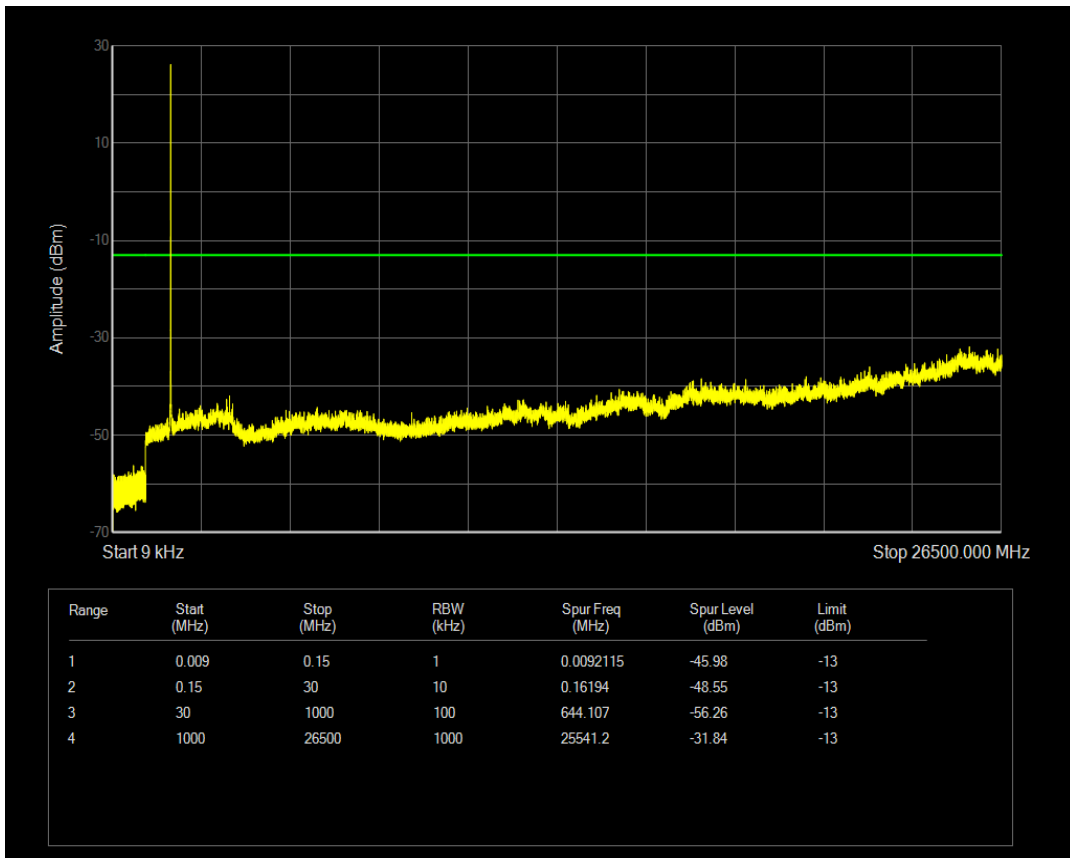

Band4 QPSK BW=3MHz Channel=20385 RB Size=1 Position=#0

Band4 QPSK BW=3MHz Channel=20385 RB Size=15 Position=#0