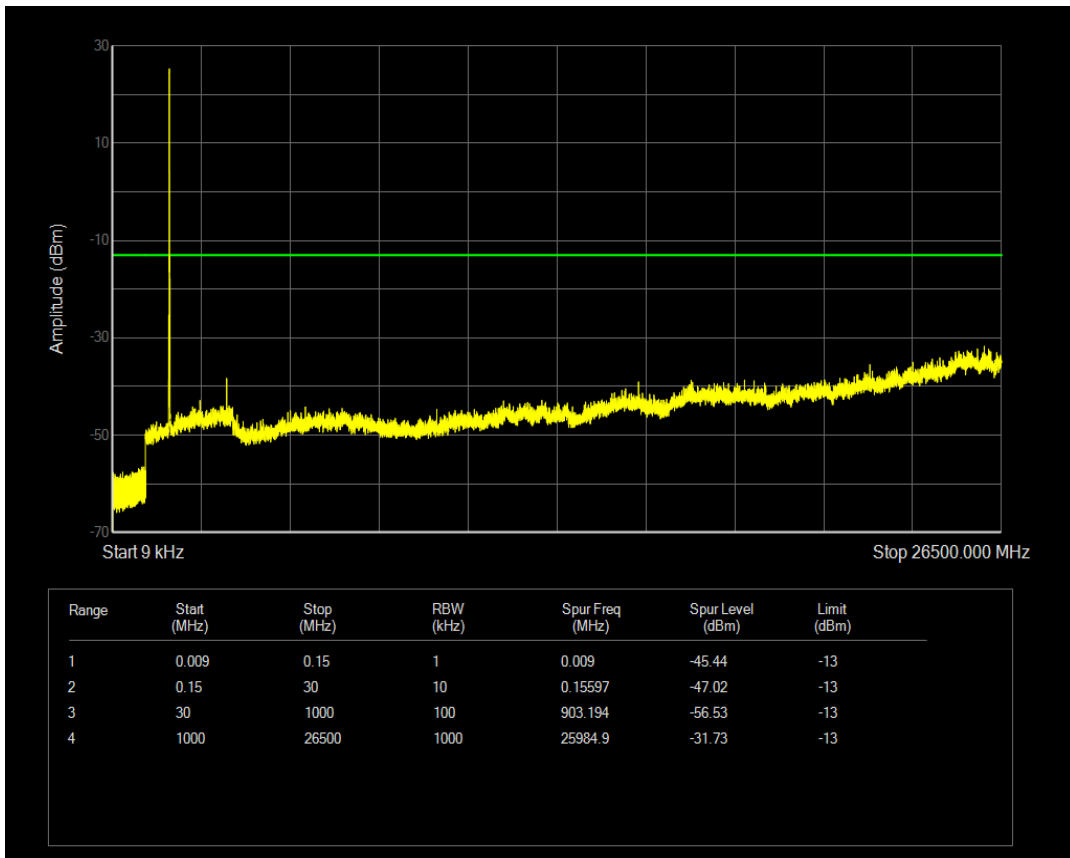

Band4 QPSK BW=5MHz Channel=20375 RB Size=1 Position=#0

Band4 QPSK BW=5MHz Channel=20375 RB Size=25 Position=#0

Band4 16QAM BW=5MHz Channel=20375 RB Size=1 Position=#0

Band4 16QAM BW=5MHz Channel=20375 RB Size=25 Position=#0

Band4 QPSK BW=10MHz Channel=20000 RB Size=1 Position=#0

Band4 QPSK BW=10MHz Channel=20000 RB Size=50 Position=#0

Band4 16QAM BW=10MHz Channel=20000 RB Size=1 Position=#0

Band4 16QAM BW=10MHz Channel=20000 RB Size=50 Position=#0