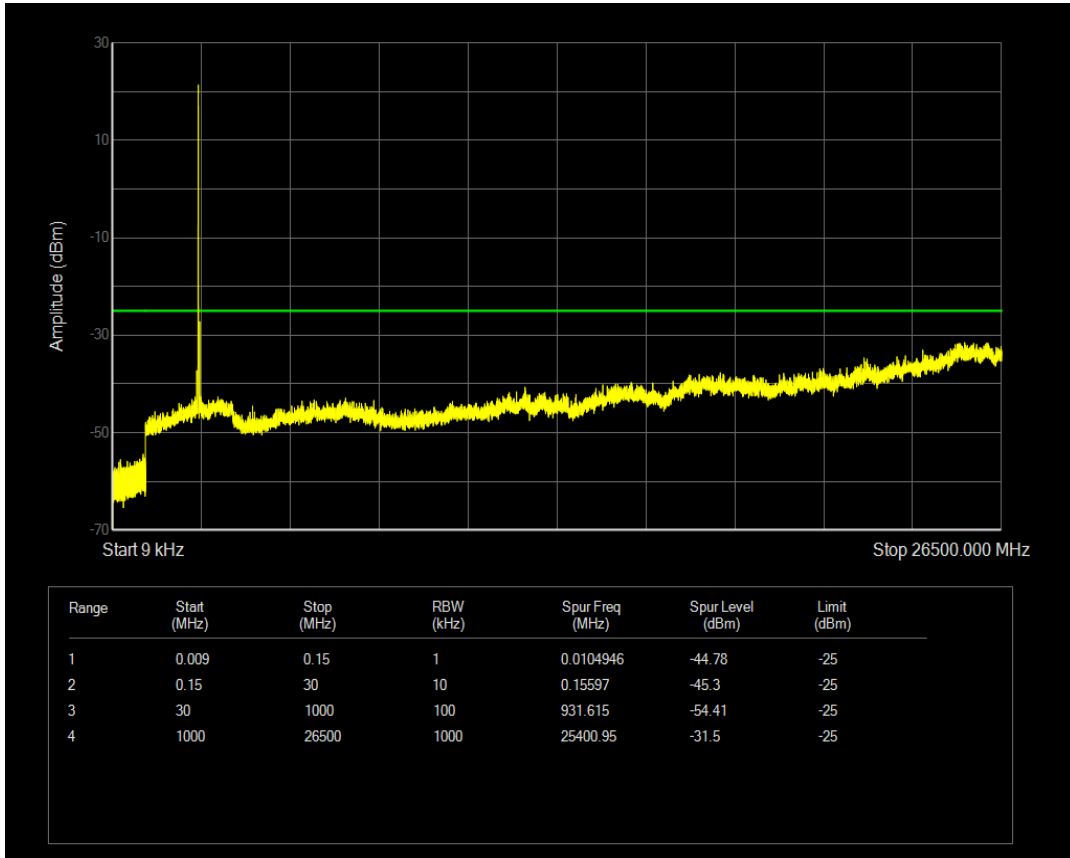

Band2 QPSK BW=20MHz Channel=19100 RB Size=1 Position=#0

Band2 QPSK BW=20MHz Channel=19100 RB Size=100 Position=#0

Band2 16QAM BW=20MHz Channel=19100 RB Size=1 Position=#0

Band2 16QAM BW=20MHz Channel=19100 RB Size=100 Position=#0

Band38 QPSK BW=5MHz Channel=37775 RB Size=1 Position=#0

Band38 QPSK BW=5MHz Channel=37775 RB Size=25 Position=#0

Band38 16QAM BW=5MHz Channel=37775 RB Size=1 Position=#0

Band38 16QAM BW=5MHz Channel=37775 RB Size=25 Position=#0