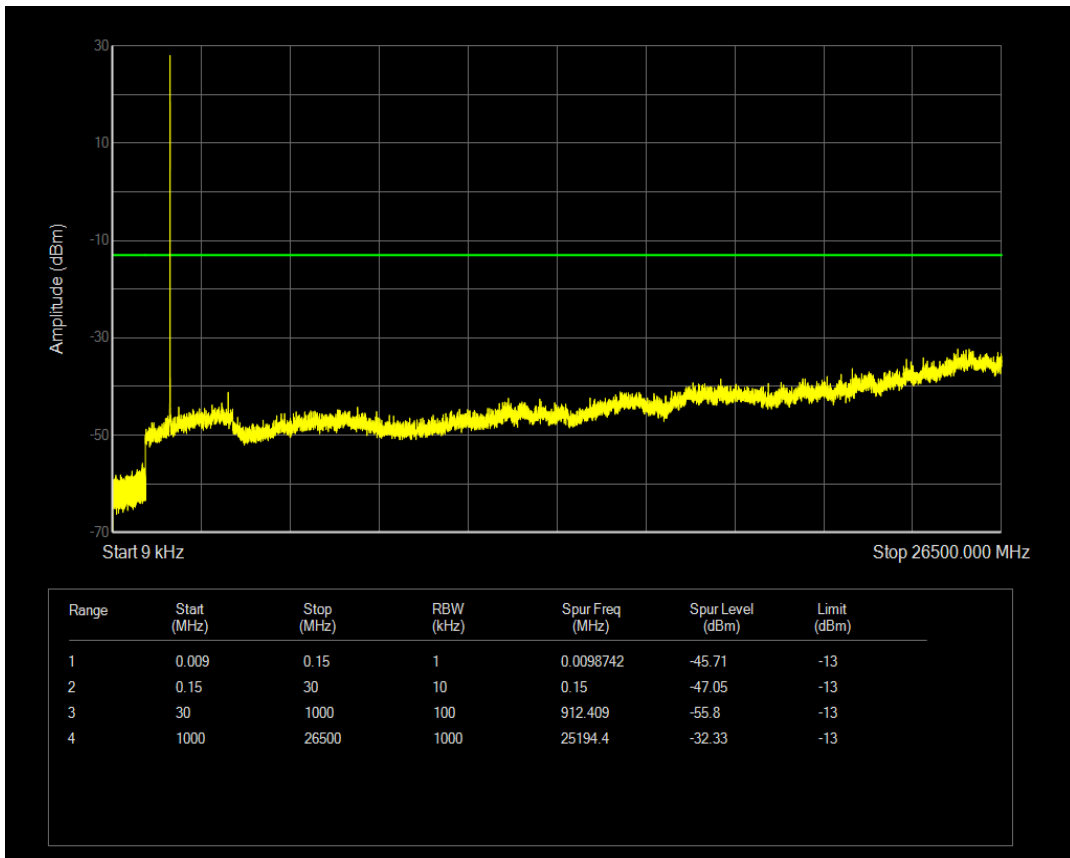

Band4 QPSK BW=1.4MHz Channel=19957 RB Size=1 Position=#0

Band4 QPSK BW=1.4MHz Channel=19957 RB Size=6 Position=#0

Band4 16QAM BW=1.4MHz Channel=19957 RB Size=1 Position=#0

Band4 16QAM BW=1.4MHz Channel=19957 RB Size=6 Position=#0

Band4 QPSK BW=1.4MHz Channel=20175 RB Size=1 Position=#0

Band4 QPSK BW=1.4MHz Channel=20175 RB Size=6 Position=#0

Band4 16QAM BW=1.4MHz Channel=20175 RB Size=1 Position=#0

Band4 16QAM BW=1.4MHz Channel=20175 RB Size=6 Position=#0