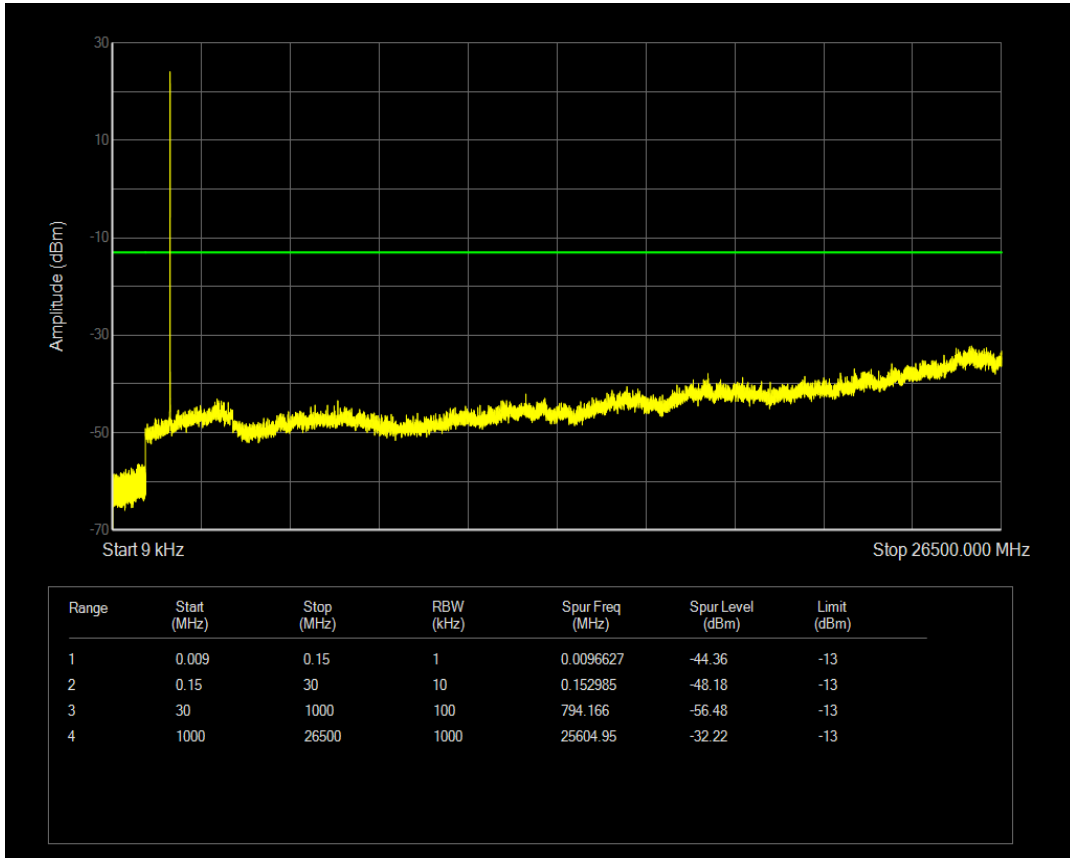

Band4 QPSK BW=1.4MHz Channel=20175 RB Size=1 Position=#0

Band4 QPSK BW=1.4MHz Channel=20175 RB Size=6 Position=#0

Band4 16QAM BW=1.4MHz Channel=20175 RB Size=1 Position=#0

Band4 16QAM BW=1.4MHz Channel=20175 RB Size=6 Position=#0

Band4 QPSK BW=1.4MHz Channel=20393 RB Size=1 Position=#0

Band4 QPSK BW=1.4MHz Channel=20393 RB Size=6 Position=#0

Band4 16QAM BW=1.4MHz Channel=20393 RB Size=1 Position=#0

Band4 16QAM BW=1.4MHz Channel=20393 RB Size=6 Position=#0