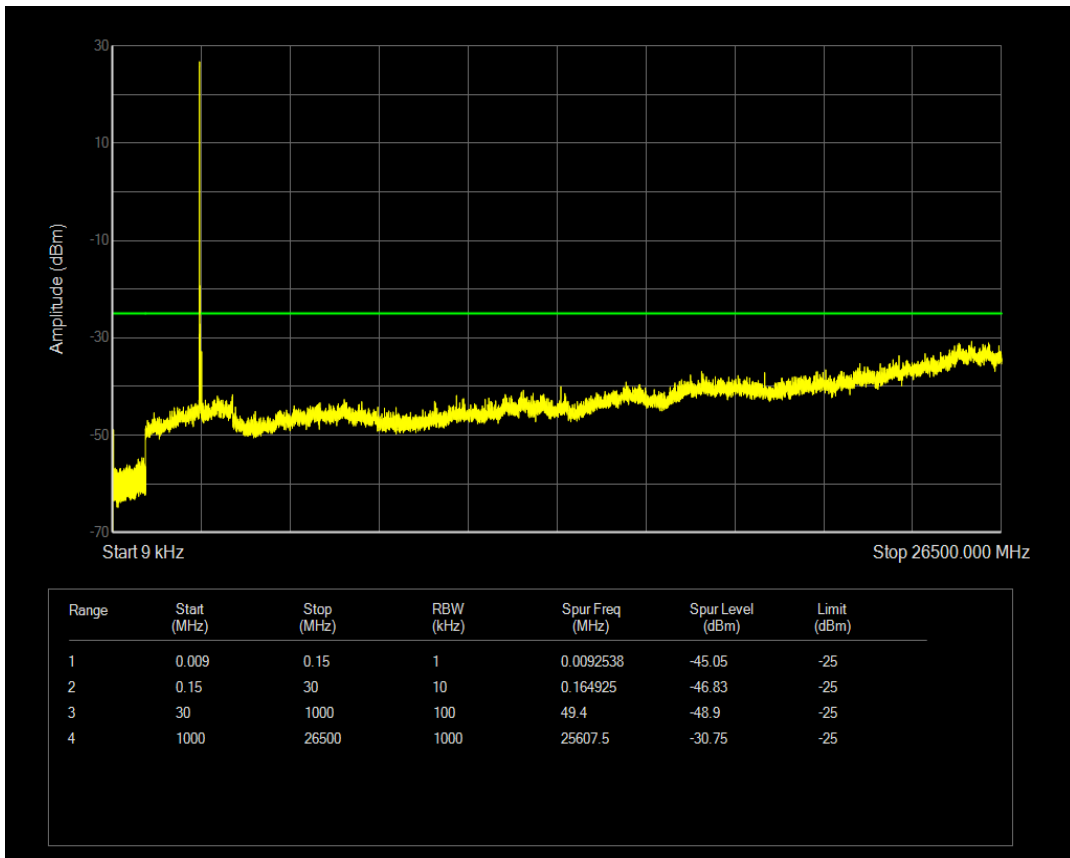

Band38 QPSK BW=10MHz Channel=38000 RB Size=1 Position=#0

Band38 QPSK BW=10MHz Channel=38000 RB Size=50 Position=#0

Band38 16QAM BW=10MHz Channel=38000 RB Size=1 Position=#0

Band38 16QAM BW=10MHz Channel=38000 RB Size=50 Position=#0

Band38 QPSK BW=10MHz Channel=38200 RB Size=1 Position=#0

Band38 QPSK BW=10MHz Channel=38200 RB Size=50 Position=#0

Band38 16QAM BW=10MHz Channel=38200 RB Size=1 Position=#0

Band38 16QAM BW=10MHz Channel=38200 RB Size=50 Position=#0