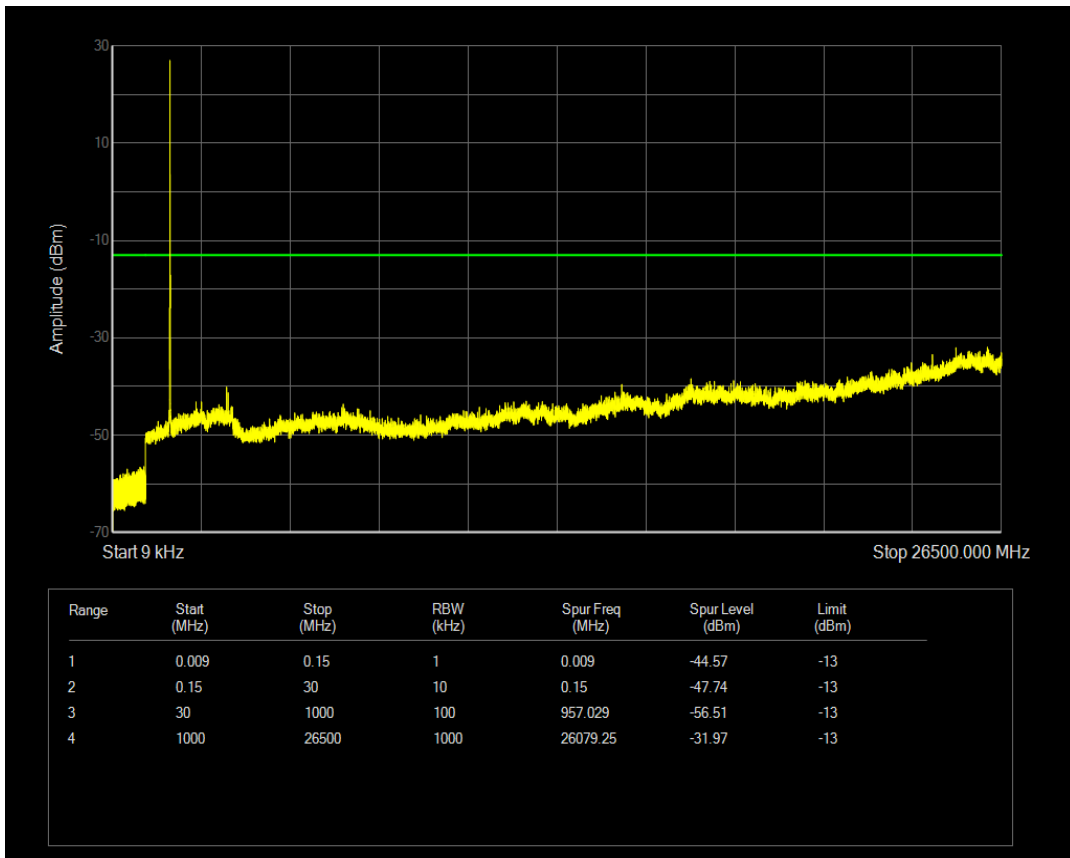

Band4 QPSK BW=5MHz Channel=19975 RB Size=1 Position=#0

Band4 QPSK BW=5MHz Channel=19975 RB Size=25 Position=#0

Band4 16QAM BW=5MHz Channel=19975 RB Size=1 Position=#0

Band4 16QAM BW=5MHz Channel=19975 RB Size=25 Position=#0

Band4 QPSK BW=5MHz Channel=20175 RB Size=1 Position=#0

Band4 QPSK BW=5MHz Channel=20175 RB Size=25 Position=#0

Band4 16QAM BW=5MHz Channel=20175 RB Size=1 Position=#0

Band4 16QAM BW=5MHz Channel=20175 RB Size=25 Position=#0