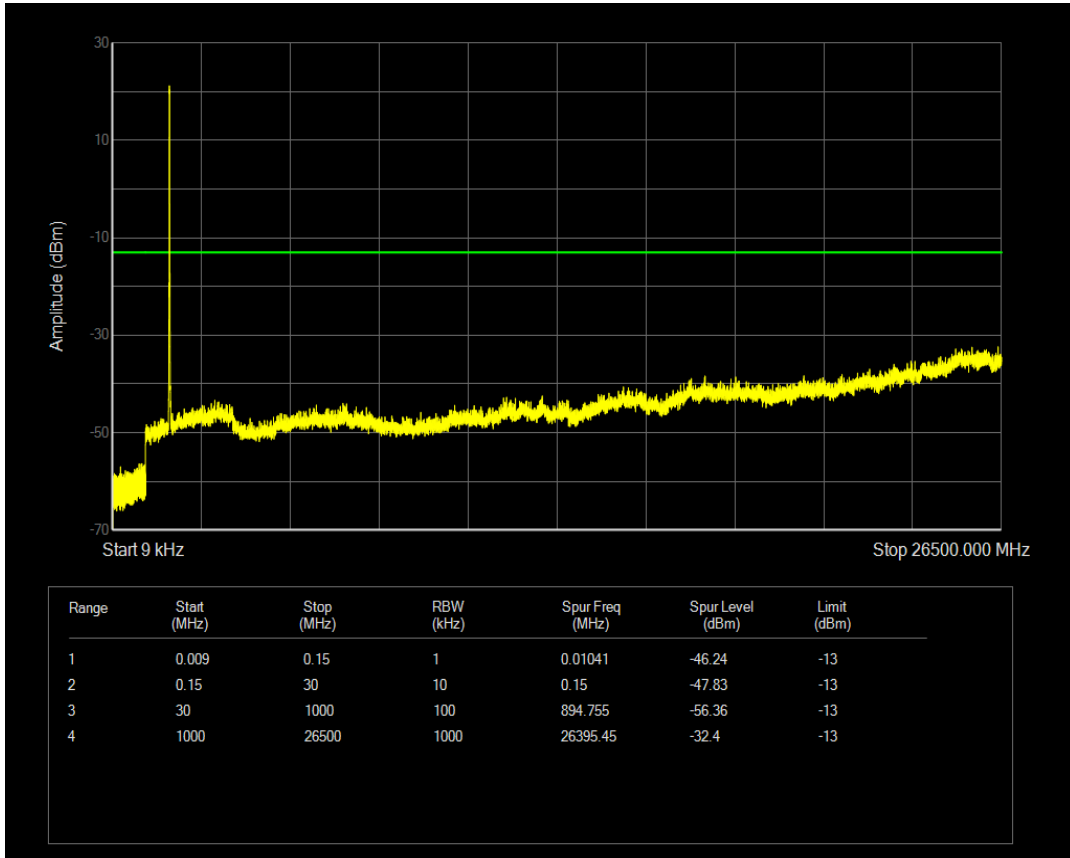

Band4 QPSK BW=5MHz Channel=20375 RB Size=1 Position=#0

Band4 QPSK BW=5MHz Channel=20375 RB Size=25 Position=#0

Band4 16QAM BW=5MHz Channel=20375 RB Size=1 Position=#0

Band4 16QAM BW=5MHz Channel=20375 RB Size=25 Position=#0

Band4 QPSK BW=10MHz Channel=20000 RB Size=1 Position=#0

Band4 QPSK BW=10MHz Channel=20000 RB Size=50 Position=#0

Band4 16QAM BW=10MHz Channel=20000 RB Size=1 Position=#0

Band4 16QAM BW=10MHz Channel=20000 RB Size=50 Position=#0