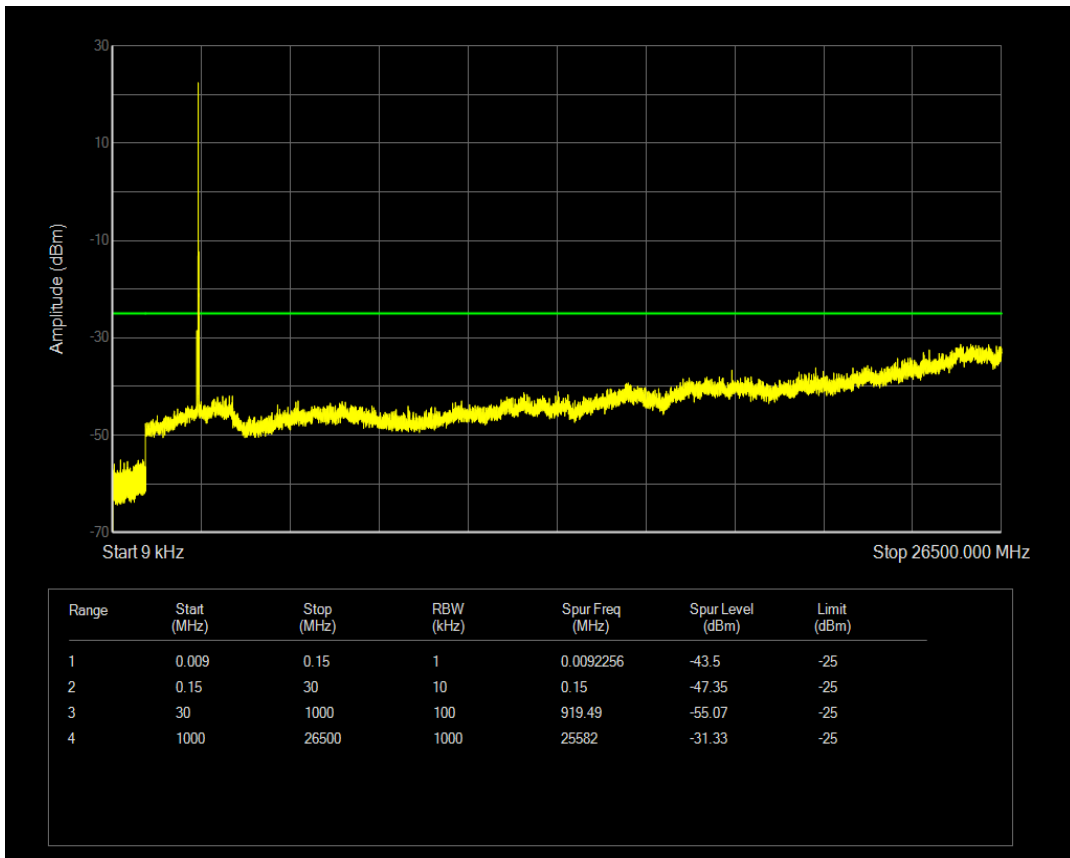

Band38 QPSK BW=15MHz Channel=37825 RB Size=1 Position=#0

Band38 QPSK BW=15MHz Channel=37825 RB Size=75 Position=#0