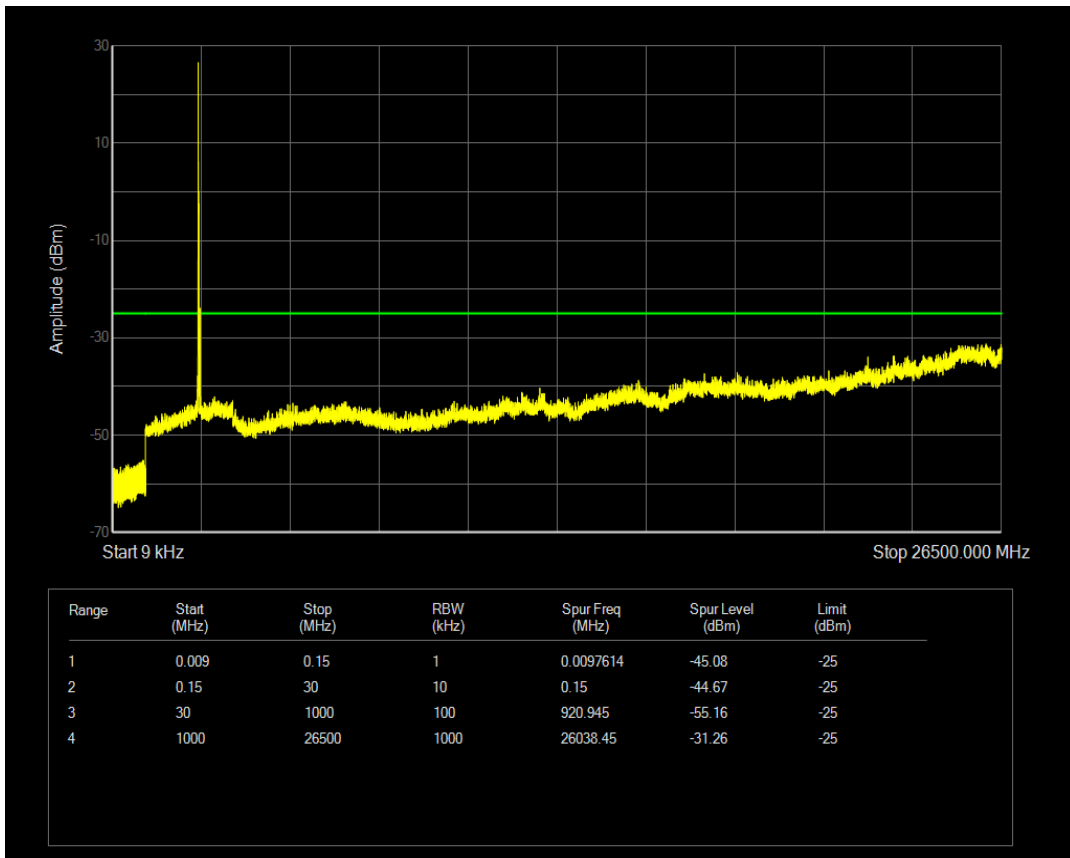

Band38 QPSK BW=15MHz Channel=38175 RB Size=1 Position=#0

Band38 QPSK BW=15MHz Channel=38175 RB Size=75 Position=#0

Band38 16QAM BW=15MHz Channel=38175 RB Size=1 Position=#0

Band38 16QAM BW=15MHz Channel=38175 RB Size=75 Position=#0

Band38 QPSK BW=20MHz Channel=37850 RB Size=1 Position=#0

Band38 QPSK BW=20MHz Channel=37850 RB Size=100 Position=#0

Band38 16QAM BW=20MHz Channel=37850 RB Size=1 Position=#0

Band38 16QAM BW=20MHz Channel=37850 RB Size=100 Position=#0