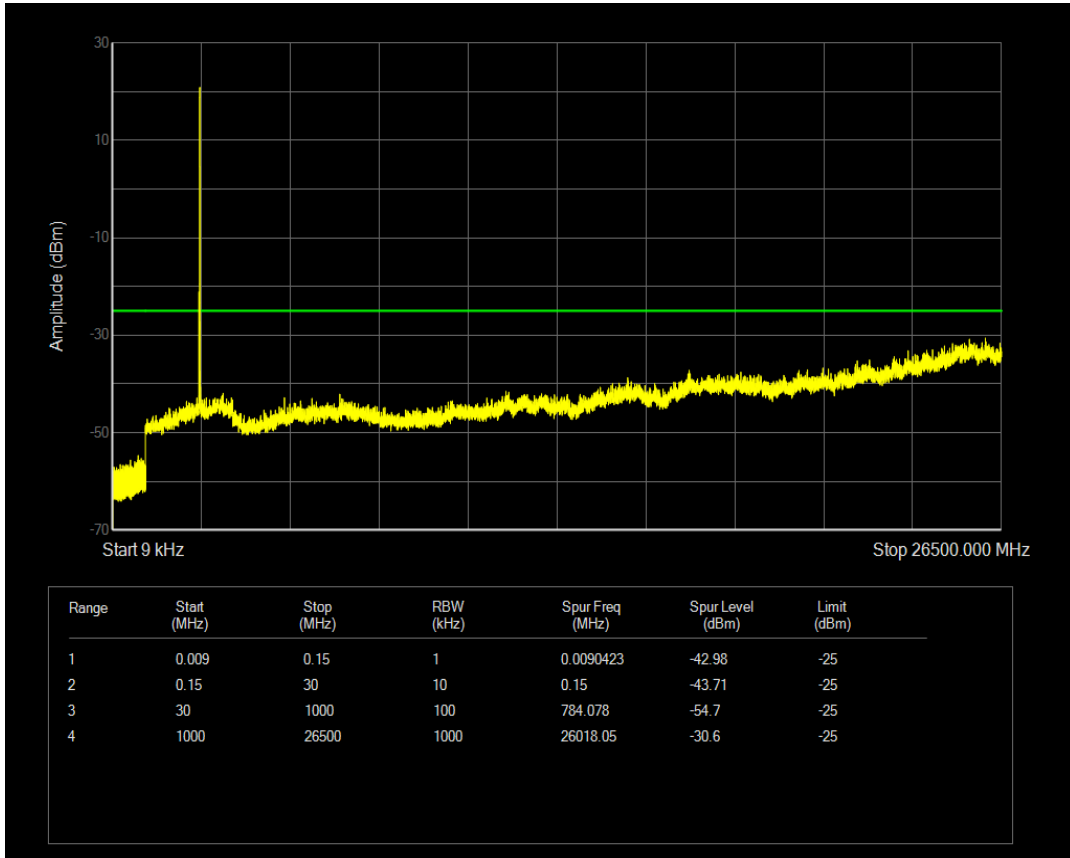

Band38 QPSK BW=5MHz Channel=38225 RB Size=25 Position=#0

Band38 16QAM BW=5MHz Channel=38225 RB Size=1 Position=#0