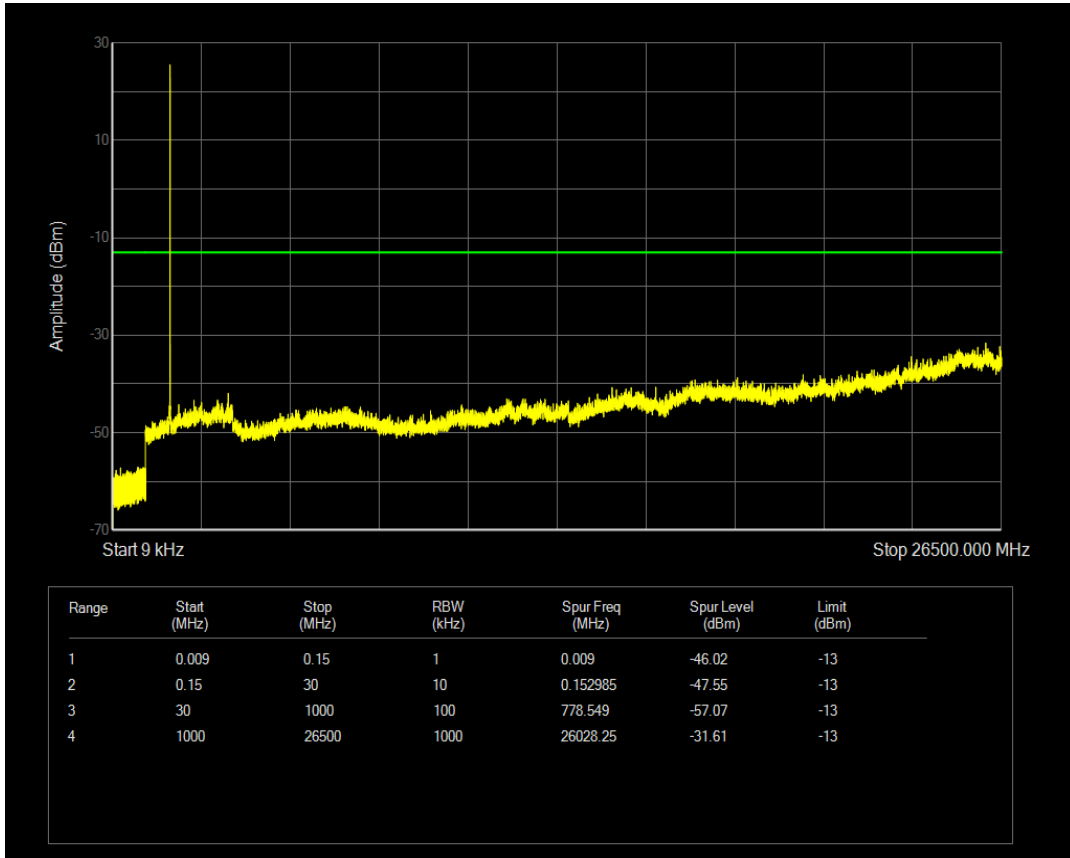

Band4 QPSK BW=1.4MHz Channel=19957 RB Size=1 Position=#0

Band4 QPSK BW=1.4MHz Channel=19957 RB Size=6 Position=#0

Band4 16QAM BW=1.4MHz Channel=19957 RB Size=1 Position=#0

Band4 16QAM BW=1.4MHz Channel=19957 RB Size=6 Position=#0

Band4 QPSK BW=1.4MHz Channel=20175 RB Size=1 Position=#0

Band4 QPSK BW=1.4MHz Channel=20175 RB Size=6 Position=#0

Band4 16QAM BW=1.4MHz Channel=20175 RB Size=1 Position=#0

Band4 16QAM BW=1.4MHz Channel=20175 RB Size=6 Position=#0