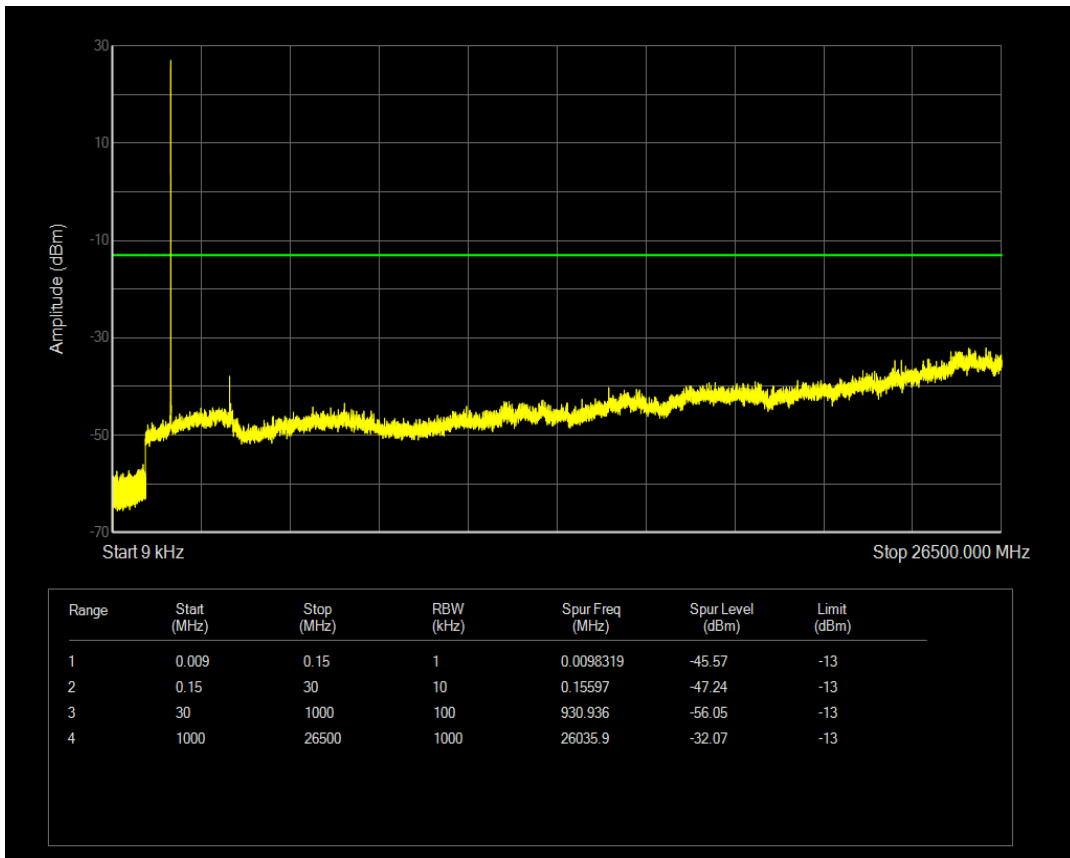

Band4 QPSK BW=1.4MHz Channel=20175 RB Size=1 Position=#0

Band4 QPSK BW=1.4MHz Channel=20175 RB Size=6 Position=#0

Band4 16QAM BW=1.4MHz Channel=20175 RB Size=1 Position=#0

Band4 16QAM BW=1.4MHz Channel=20175 RB Size=6 Position=#0

Band4 QPSK BW=1.4MHz Channel=20393 RB Size=1 Position=#0

Band4 QPSK BW=1.4MHz Channel=20393 RB Size=6 Position=#0

Band4 16QAM BW=1.4MHz Channel=20393 RB Size=1 Position=#0

Band4 16QAM BW=1.4MHz Channel=20393 RB Size=6 Position=#0