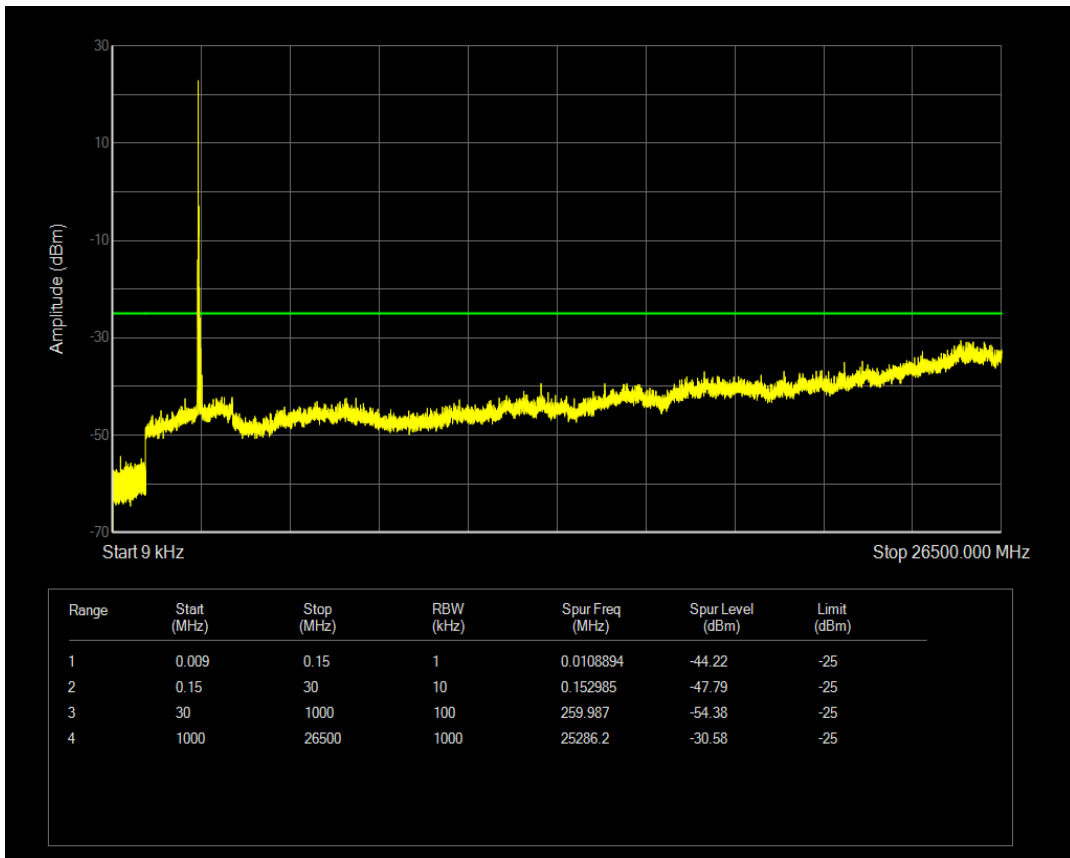

Band38 QPSK BW=15MHz Channel=38175 RB Size=1 Position=#0

Band38 QPSK BW=15MHz Channel=38175 RB Size=75 Position=#0

Band38 16QAM BW=15MHz Channel=38175 RB Size=1 Position=#0

Band38 16QAM BW=15MHz Channel=38175 RB Size=75 Position=#0

Band38 QPSK BW=20MHz Channel=37850 RB Size=1 Position=#0

Band38 QPSK BW=20MHz Channel=37850 RB Size=100 Position=#0

Band38 16QAM BW=20MHz Channel=37850 RB Size=1 Position=#0

Band38 16QAM BW=20MHz Channel=37850 RB Size=100 Position=#0