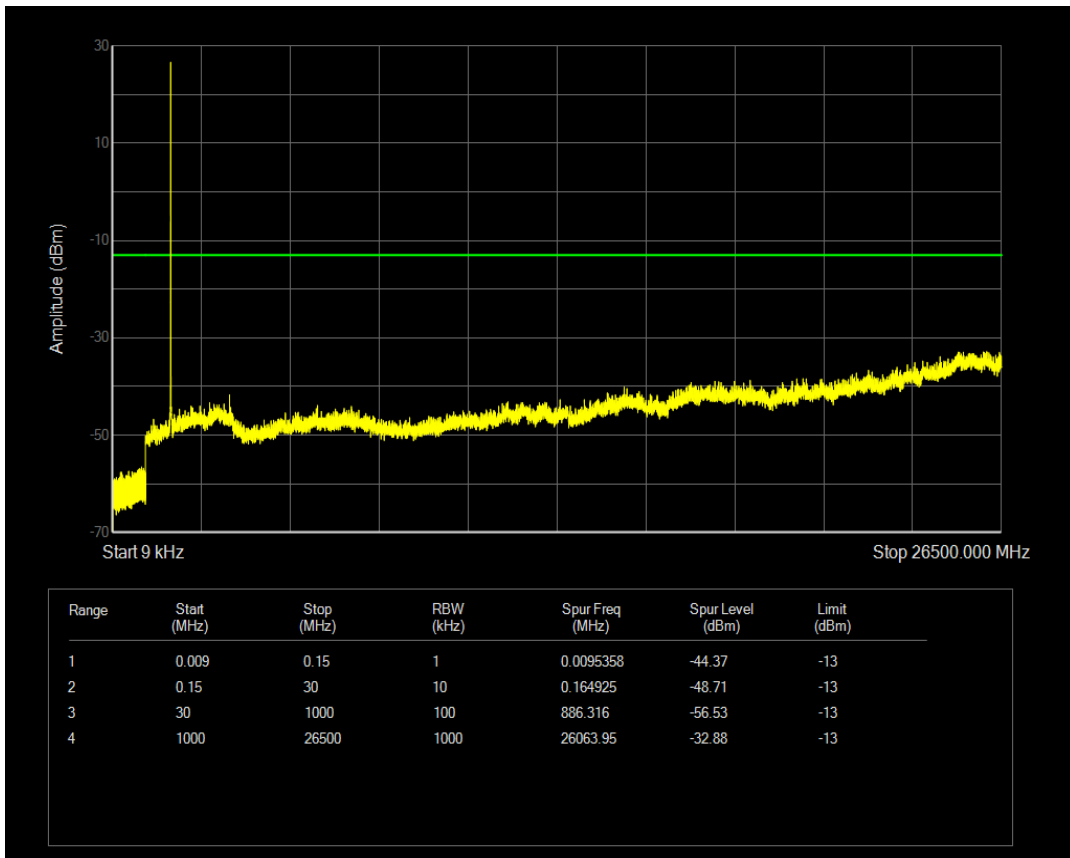

Band4 16QAM BW=3MHz Channel=20385 RB Size=1 Position=#0

Band4 16QAM BW=3MHz Channel=20385 RB Size=15 Position=#0