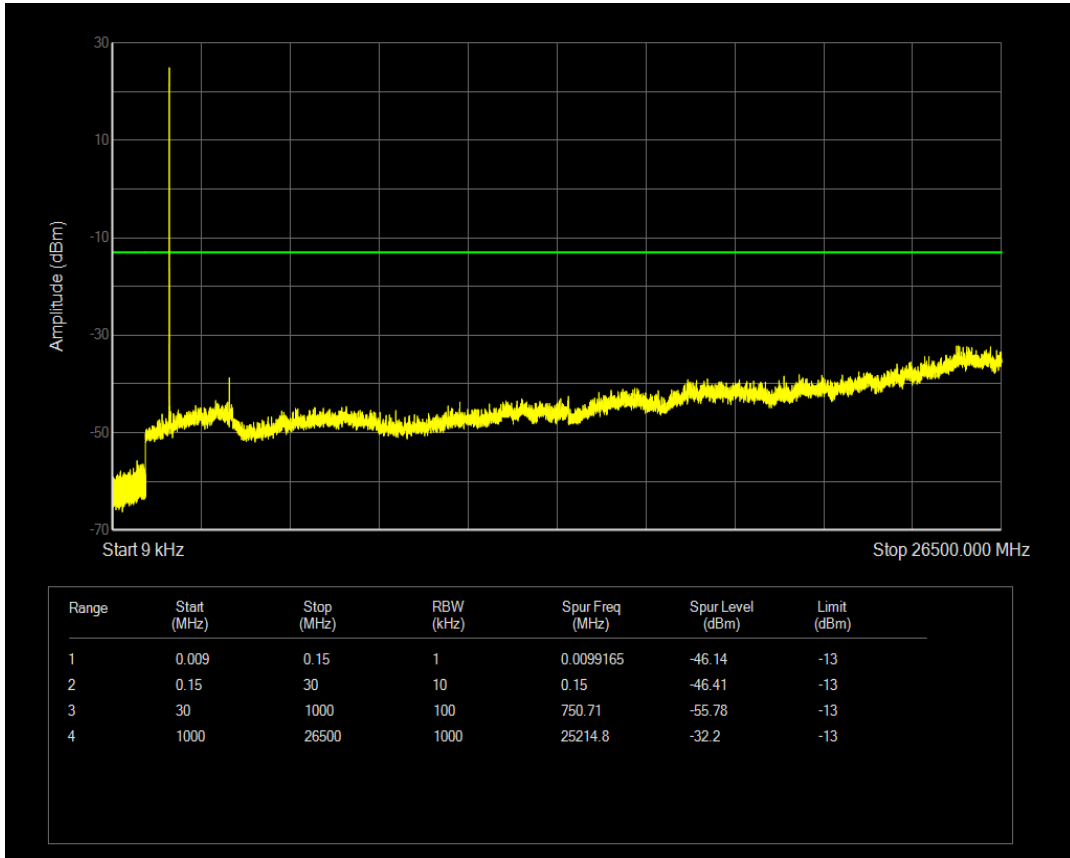

Band4 QPSK BW=1.4MHz Channel=19957 RB Size=1 Position=#0

Band4 QPSK BW=1.4MHz Channel=19957 RB Size=6 Position=#0

Band4 16QAM BW=1.4MHz Channel=19957 RB Size=1 Position=#0

Band4 16QAM BW=1.4MHz Channel=19957 RB Size=6 Position=#0

Band4 QPSK BW=1.4MHz Channel=20175 RB Size=1 Position=#0

Band4 QPSK BW=1.4MHz Channel=20175 RB Size=6 Position=#0

Band4 16QAM BW=1.4MHz Channel=20175 RB Size=1 Position=#0

Band4 16QAM BW=1.4MHz Channel=20175 RB Size=6 Position=#0