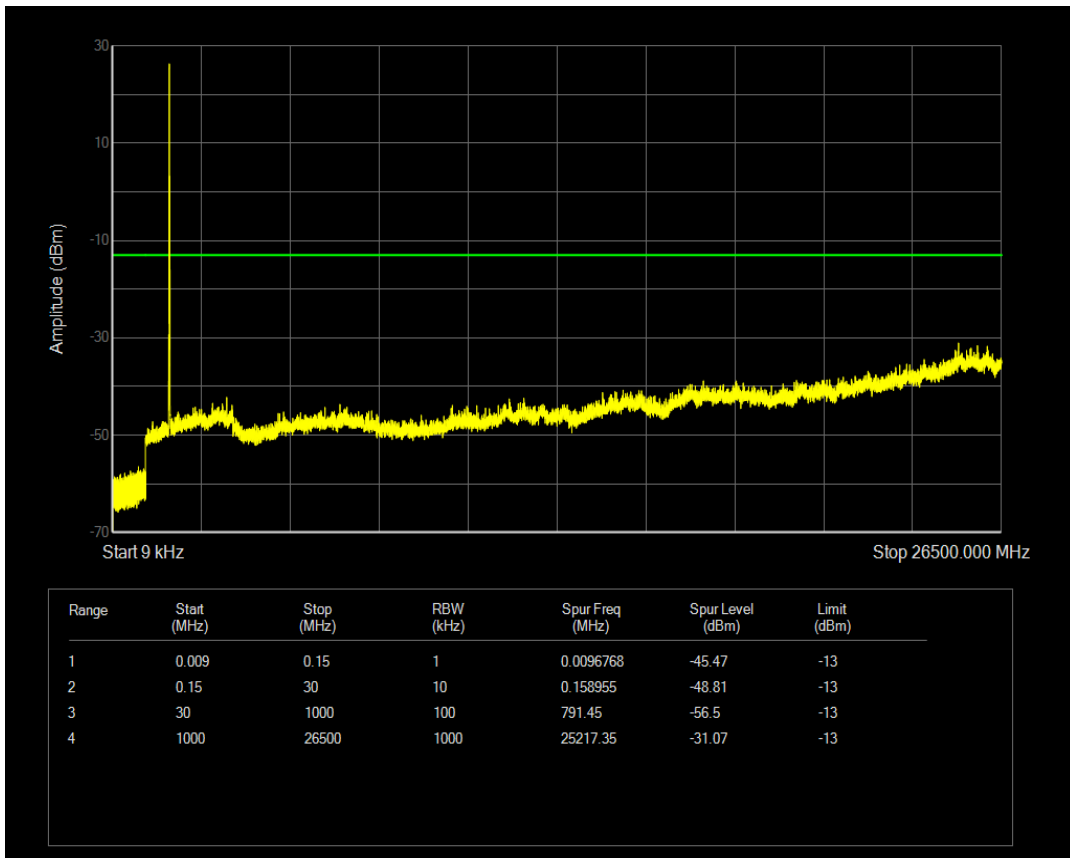

Band4 QPSK BW=5MHz Channel=20375 RB Size=1 Position=#0

Band4 QPSK BW=5MHz Channel=20375 RB Size=25 Position=#0

Band4 16QAM BW=5MHz Channel=20375 RB Size=1 Position=#0

Band4 16QAM BW=5MHz Channel=20375 RB Size=25 Position=#0

Band4 QPSK BW=10MHz Channel=20000 RB Size=1 Position=#0

Band4 QPSK BW=10MHz Channel=20000 RB Size=50 Position=#0

Band4 16QAM BW=10MHz Channel=20000 RB Size=1 Position=#0

Band4 16QAM BW=10MHz Channel=20000 RB Size=50 Position=#0