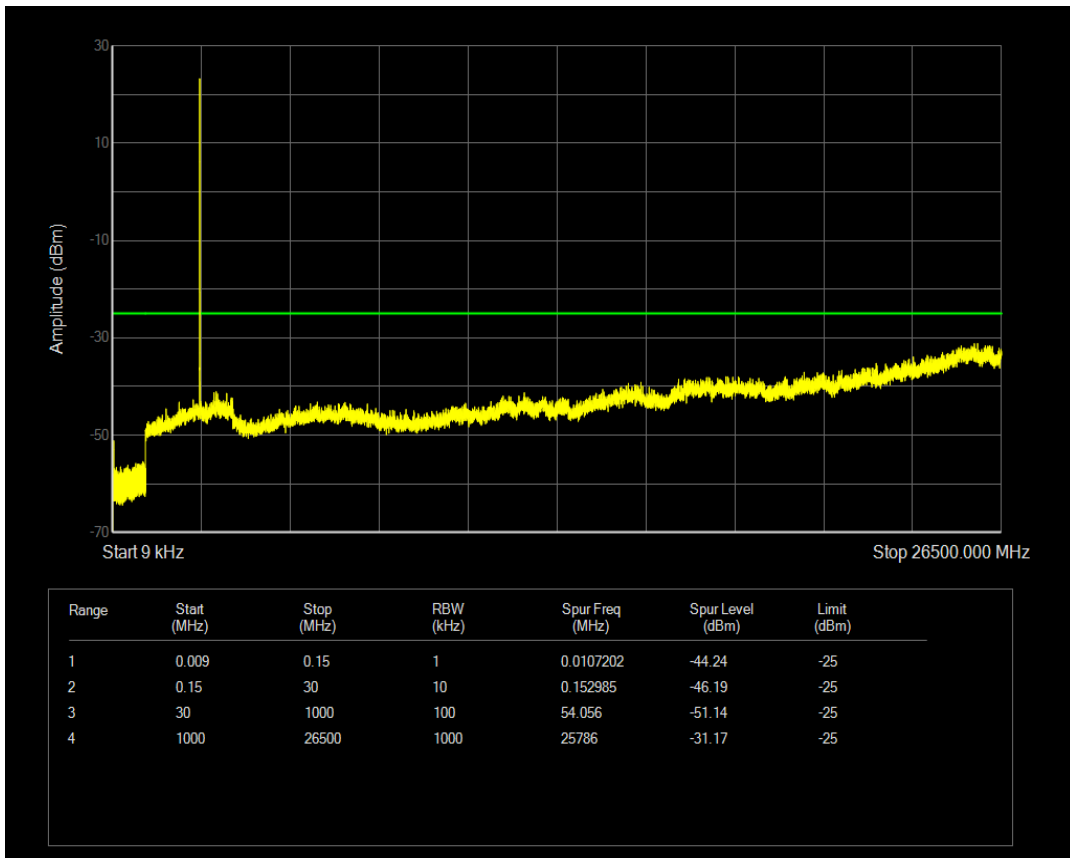

Band38 QPSK BW=5MHz Channel=38225 RB Size=1 Position=#0

Band38 QPSK BW=5MHz Channel=38225 RB Size=25 Position=#0