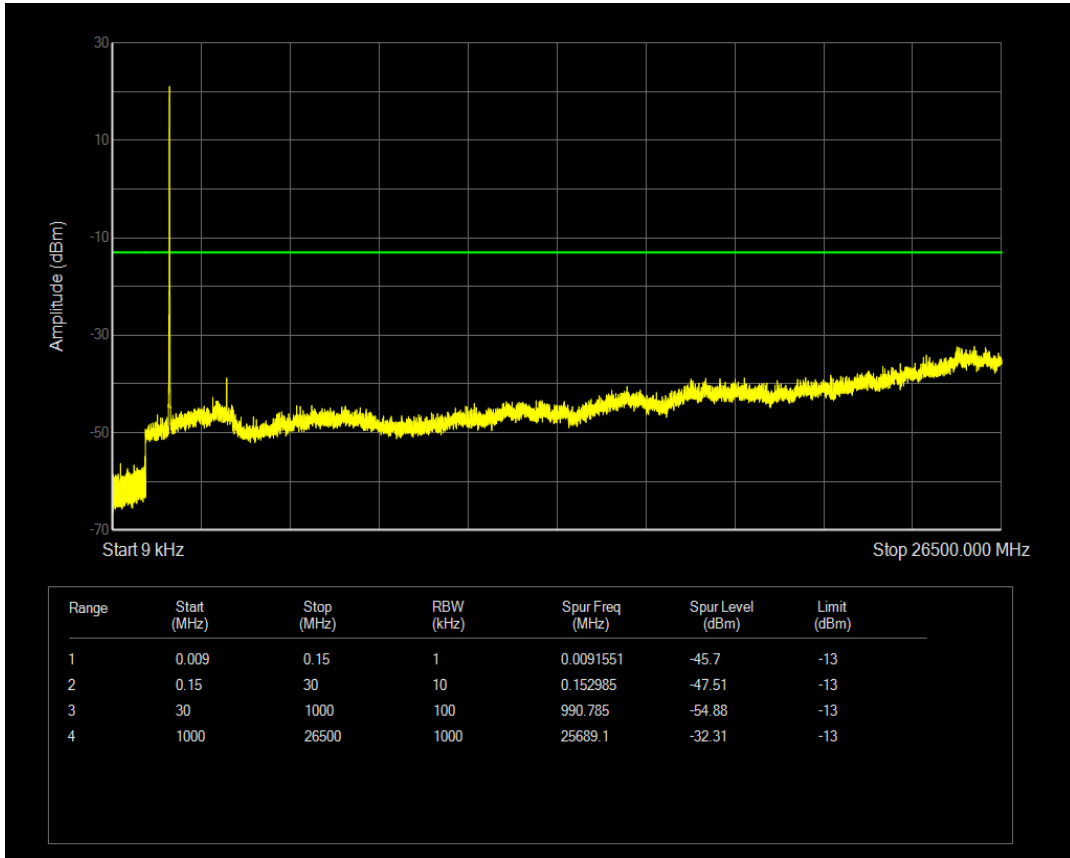

Band4 QPSK BW=5MHz Channel=20375 RB Size=1 Position=#0

Band4 QPSK BW=5MHz Channel=20375 RB Size=25 Position=#0

Band4 16QAM BW=5MHz Channel=20375 RB Size=1 Position=#0

Band4 16QAM BW=5MHz Channel=20375 RB Size=25 Position=#0

Band4 QPSK BW=10MHz Channel=20000 RB Size=1 Position=#0

Band4 QPSK BW=10MHz Channel=20000 RB Size=50 Position=#0

Band4 16QAM BW=10MHz Channel=20000 RB Size=1 Position=#0

Band4 16QAM BW=10MHz Channel=20000 RB Size=50 Position=#0

Band4 QPSK BW=10MHz Channel=20175 RB Size=1 Position=#0

Band4 QPSK BW=10MHz Channel=20175 RB Size=50 Position=#0

Band4 16QAM BW=10MHz Channel=20175 RB Size=1 Position=#0

Band4 16QAM BW=10MHz Channel=20175 RB Size=50 Position=#0