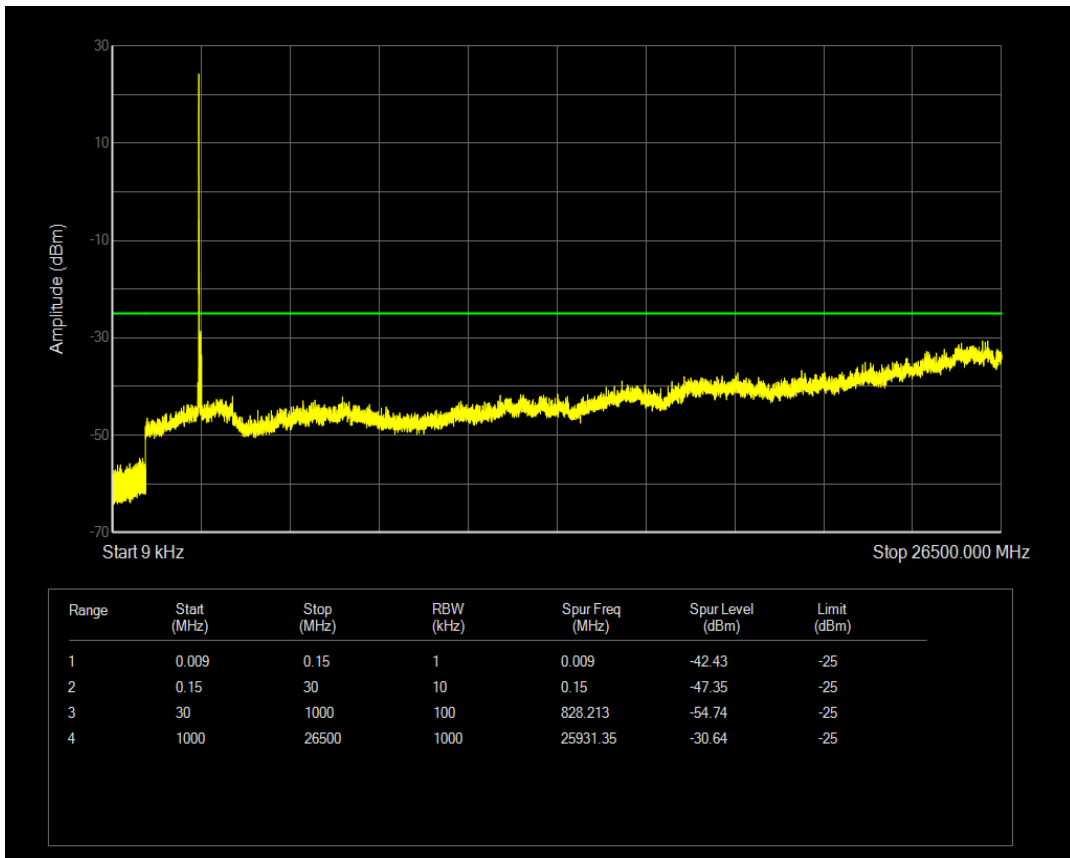

Band38 QPSK BW=15MHz Channel=38000 RB Size=1 Position=#0

Band38 QPSK BW=15MHz Channel=38000 RB Size=75 Position=#0