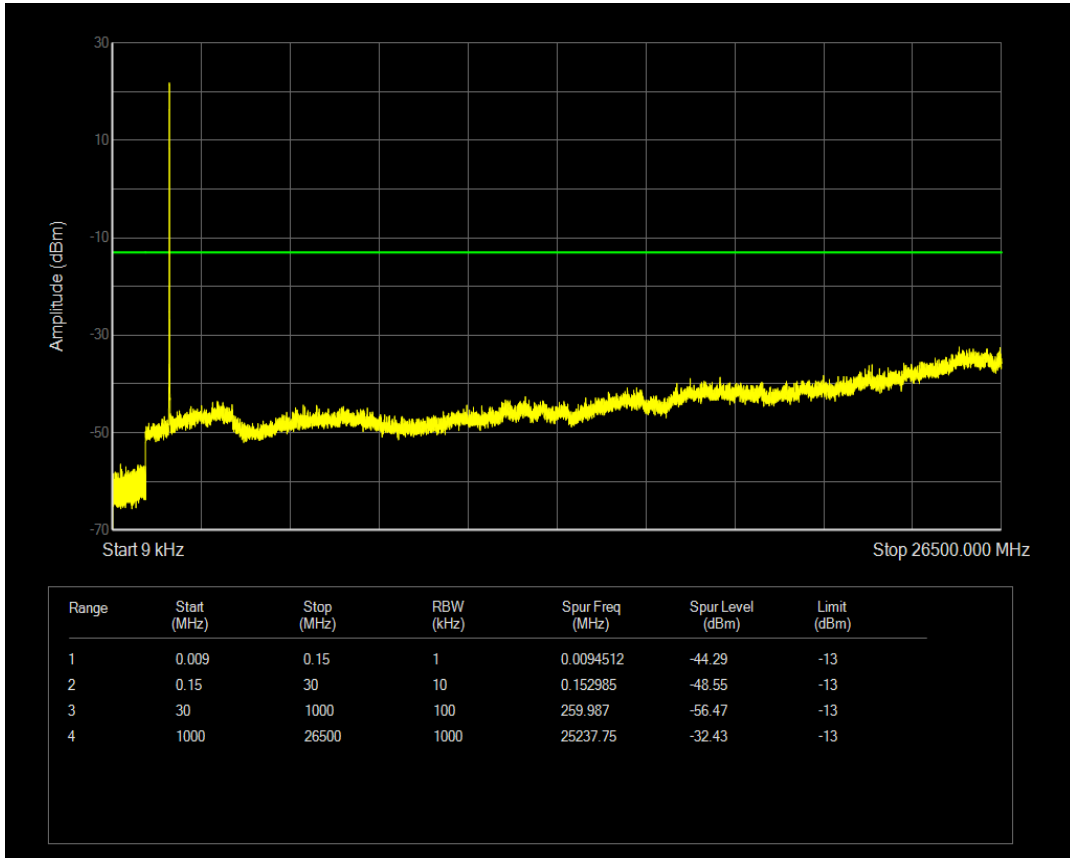

Band4 QPSK BW=5MHz Channel=19975 RB Size=1 Position=#0

Band4 QPSK BW=5MHz Channel=19975 RB Size=25 Position=#0

Band4 16QAM BW=5MHz Channel=19975 RB Size=1 Position=#0

Band4 16QAM BW=5MHz Channel=19975 RB Size=25 Position=#0

Band4 QPSK BW=5MHz Channel=20175 RB Size=1 Position=#0

Band4 QPSK BW=5MHz Channel=20175 RB Size=25 Position=#0

Band4 16QAM BW=5MHz Channel=20175 RB Size=1 Position=#0

Band4 16QAM BW=5MHz Channel=20175 RB Size=25 Position=#0