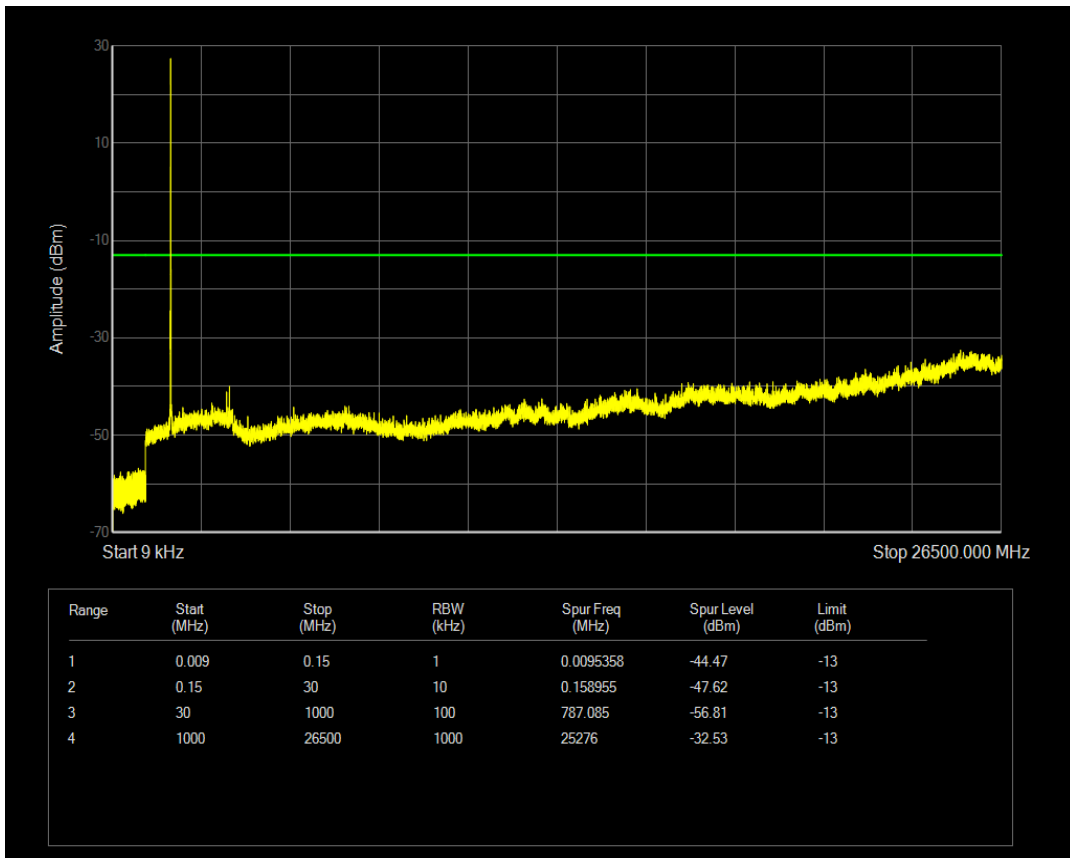

Band4 QPSK BW=5MHz Channel=19975 RB Size=1 Position=#0

Band4 QPSK BW=5MHz Channel=19975 RB Size=25 Position=#0

Band4 16QAM BW=5MHz Channel=19975 RB Size=1 Position=#0

Band4 16QAM BW=5MHz Channel=19975 RB Size=25 Position=#0

Band4 QPSK BW=5MHz Channel=20175 RB Size=1 Position=#0

Band4 QPSK BW=5MHz Channel=20175 RB Size=25 Position=#0

Band4 16QAM BW=5MHz Channel=20175 RB Size=1 Position=#0

Band4 16QAM BW=5MHz Channel=20175 RB Size=25 Position=#0

Band4 QPSK BW=5MHz Channel=20375 RB Size=1 Position=#0

Band4 QPSK BW=5MHz Channel=20375 RB Size=25 Position=#0

Band4 16QAM BW=5MHz Channel=20375 RB Size=1 Position=#0

Band4 16QAM BW=5MHz Channel=20375 RB Size=25 Position=#0