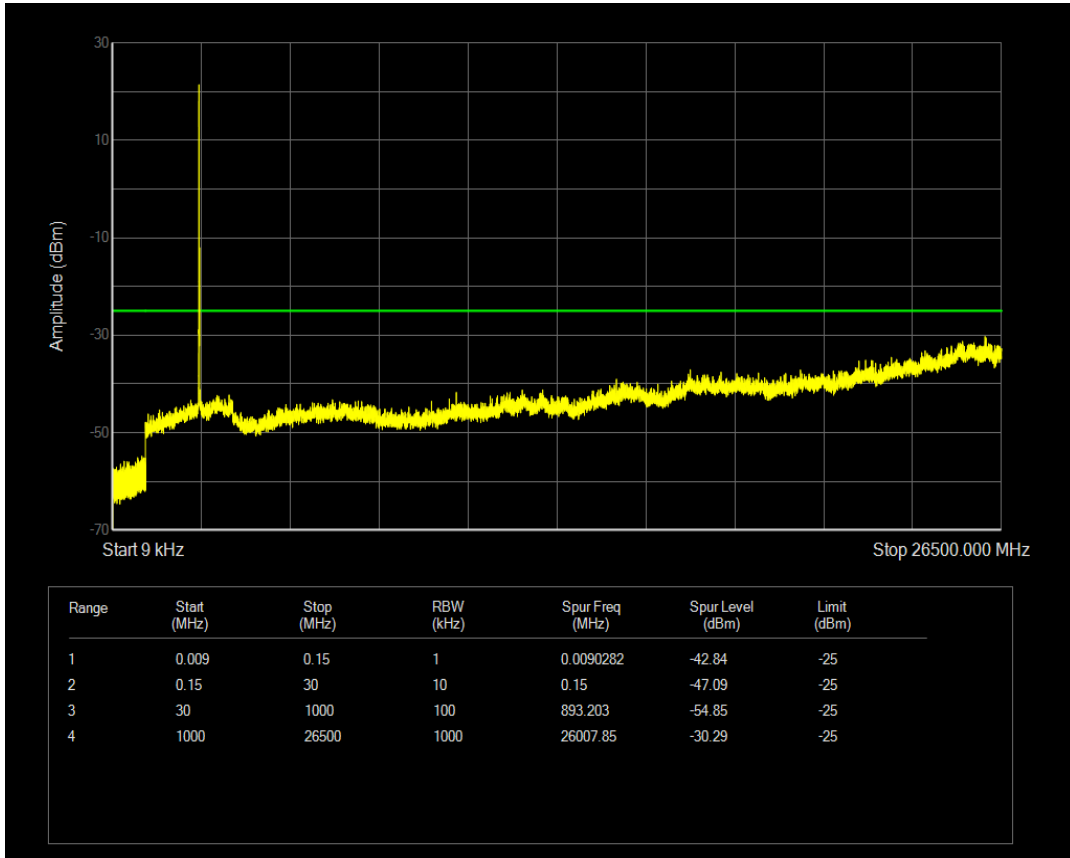

Band38 QPSK BW=5MHz Channel=38000 RB Size=25 Position=#0

Band38 16QAM BW=5MHz Channel=38000 RB Size=1 Position=#0