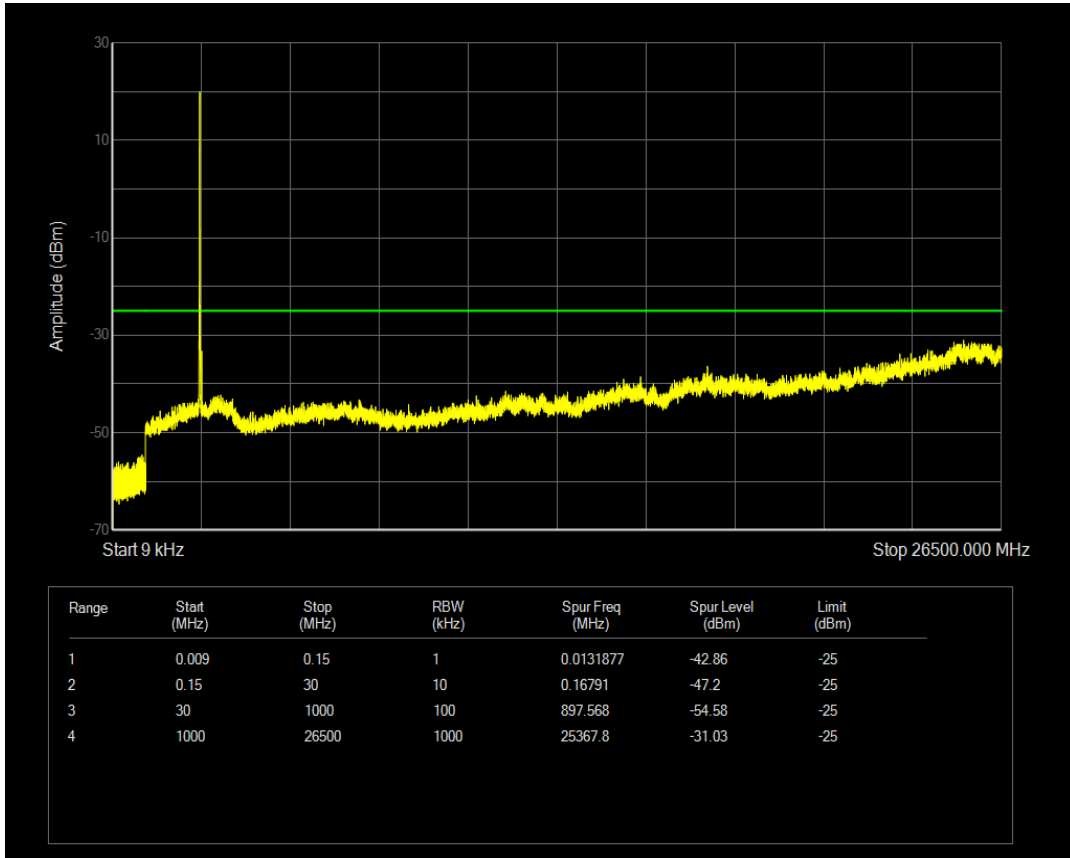

Band38 QPSK BW=10MHz Channel=38000 RB Size=1 Position=#0

Band38 QPSK BW=10MHz Channel=38000 RB Size=50 Position=#0

Band38 16QAM BW=10MHz Channel=38000 RB Size=1 Position=#0

Band38 16QAM BW=10MHz Channel=38000 RB Size=50 Position=#0

Band38 QPSK BW=10MHz Channel=38200 RB Size=1 Position=#0

Band38 QPSK BW=10MHz Channel=38200 RB Size=50 Position=#0

Band38 16QAM BW=10MHz Channel=38200 RB Size=1 Position=#0

Band38 16QAM BW=10MHz Channel=38200 RB Size=50 Position=#0