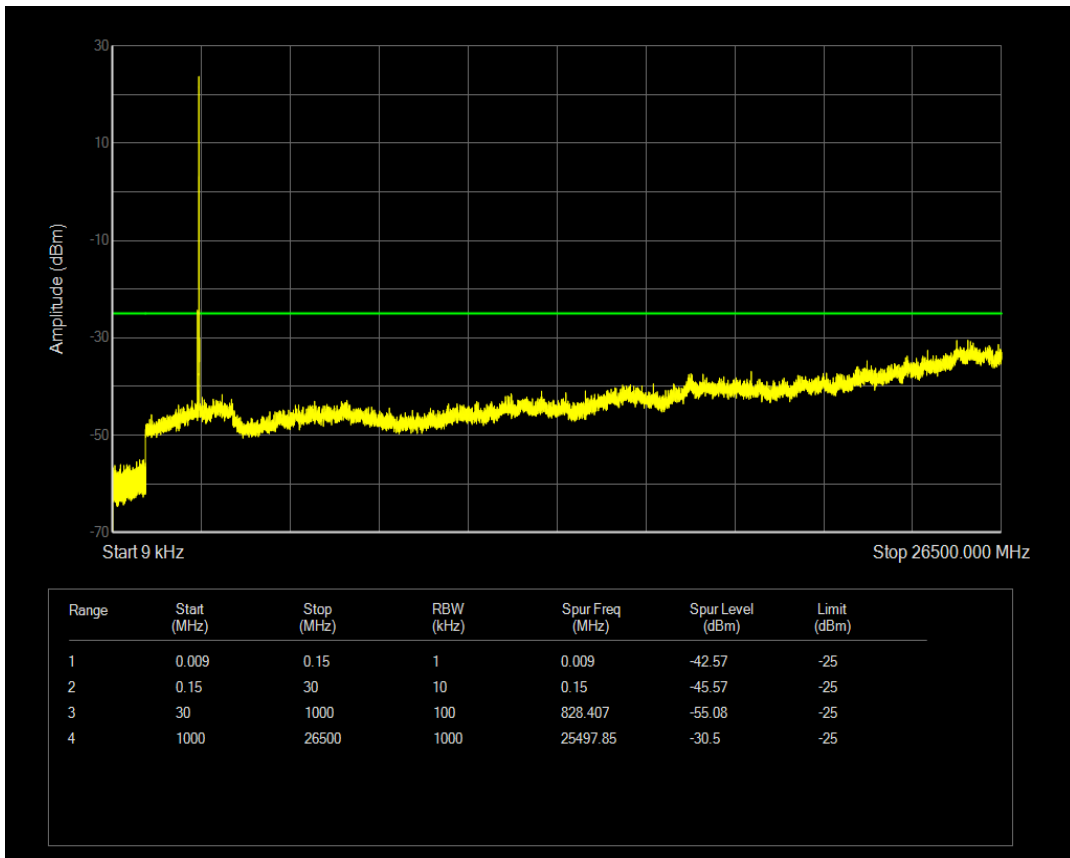

Band38 QPSK BW=10MHz Channel=37800 RB Size=1 Position=#0

Band38 QPSK BW=10MHz Channel=37800 RB Size=50 Position=#0

Band38 16QAM BW=10MHz Channel=37800 RB Size=1 Position=#0

Band38 16QAM BW=10MHz Channel=37800 RB Size=50 Position=#0

Band38 QPSK BW=10MHz Channel=38000 RB Size=1 Position=#0

Band38 QPSK BW=10MHz Channel=38000 RB Size=50 Position=#0

Band38 16QAM BW=10MHz Channel=38000 RB Size=1 Position=#0

Band38 16QAM BW=10MHz Channel=38000 RB Size=50 Position=#0