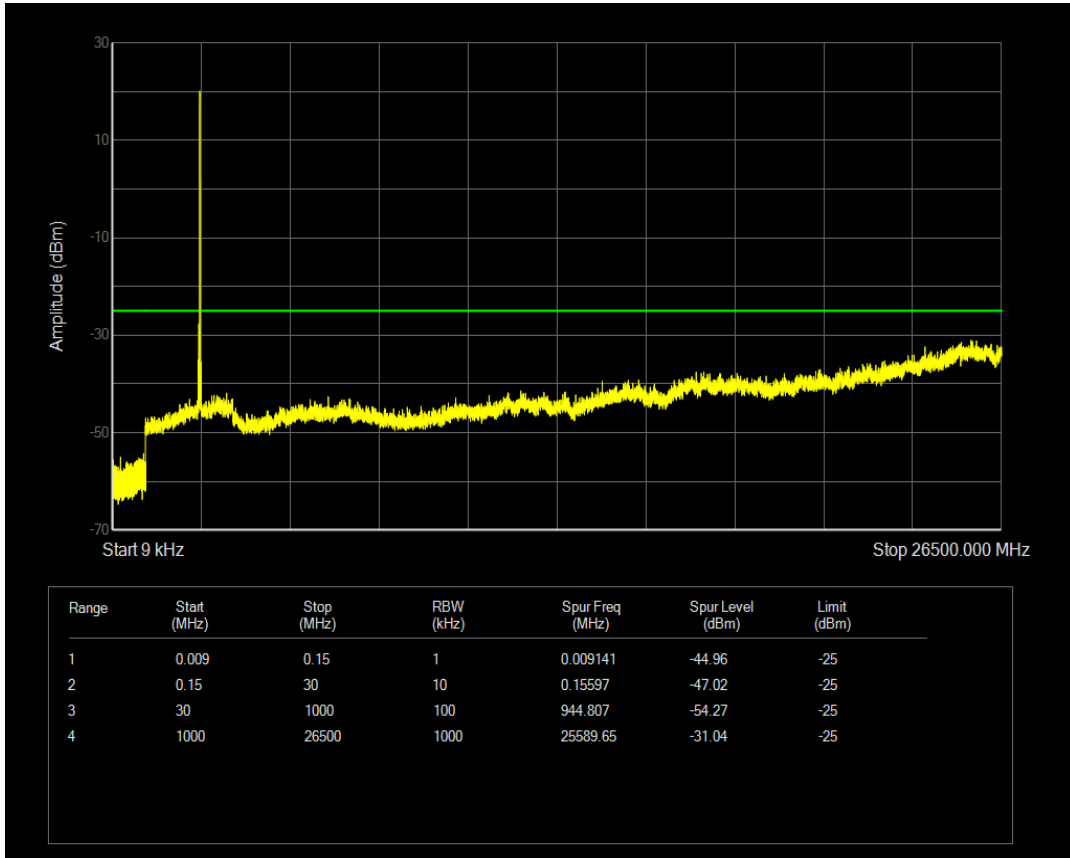

Band38 QPSK BW=5MHz Channel=38225 RB Size=1 Position=#0

Band38 QPSK BW=5MHz Channel=38225 RB Size=25 Position=#0

Band38 16QAM BW=5MHz Channel=38225 RB Size=1 Position=#0

Band38 16QAM BW=5MHz Channel=38225 RB Size=25 Position=#0

Band38 QPSK BW=10MHz Channel=37800 RB Size=1 Position=#0

Band38 QPSK BW=10MHz Channel=37800 RB Size=50 Position=#0

Band38 16QAM BW=10MHz Channel=37800 RB Size=1 Position=#0

Band38 16QAM BW=10MHz Channel=37800 RB Size=50 Position=#0