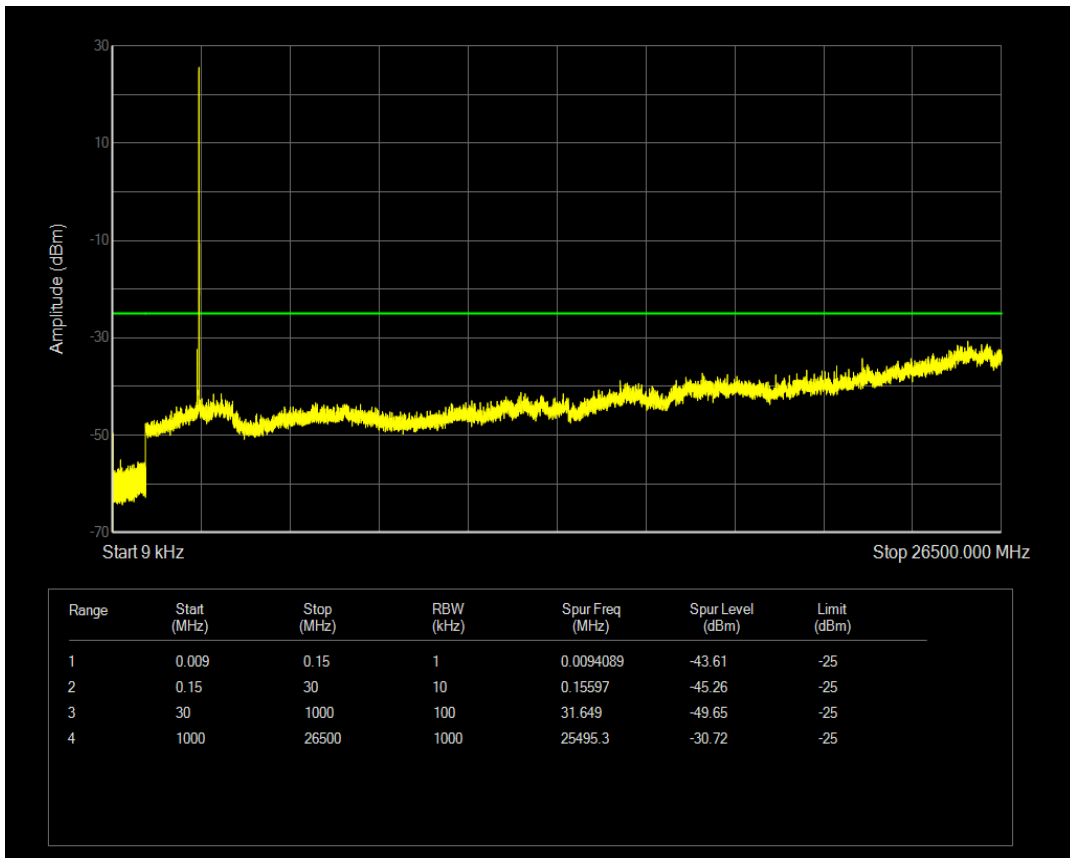

Band38 QPSK BW=5MHz Channel=38000 RB Size=1 Position=#0

Band38 QPSK BW=5MHz Channel=38000 RB Size=25 Position=#0