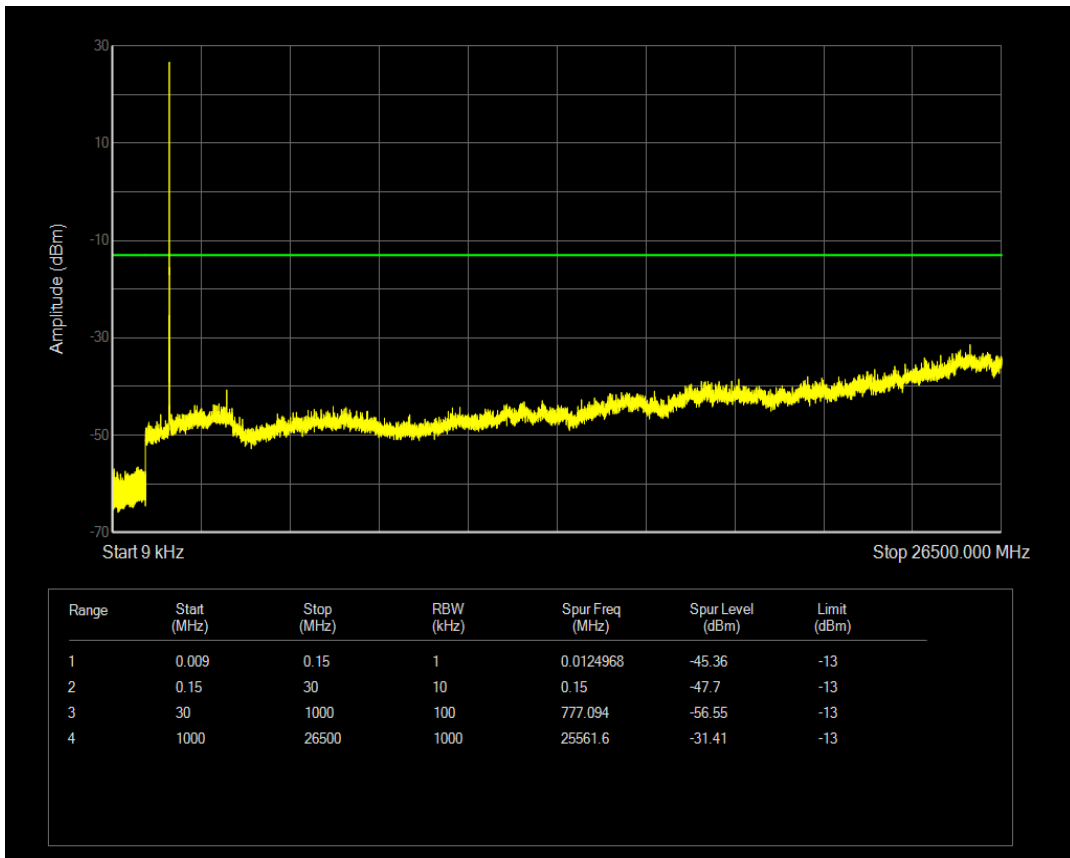

Band4 QPSK BW=3MHz Channel=20385 RB Size=1 Position=#0

Band4 QPSK BW=3MHz Channel=20385 RB Size=15 Position=#0

Band4 16QAM BW=3MHz Channel=20385 RB Size=1 Position=#0

Band4 16QAM BW=3MHz Channel=20385 RB Size=15 Position=#0

Band4 QPSK BW=5MHz Channel=19975 RB Size=1 Position=#0

Band4 QPSK BW=5MHz Channel=19975 RB Size=25 Position=#0

Band4 16QAM BW=5MHz Channel=19975 RB Size=1 Position=#0

Band4 16QAM BW=5MHz Channel=19975 RB Size=25 Position=#0