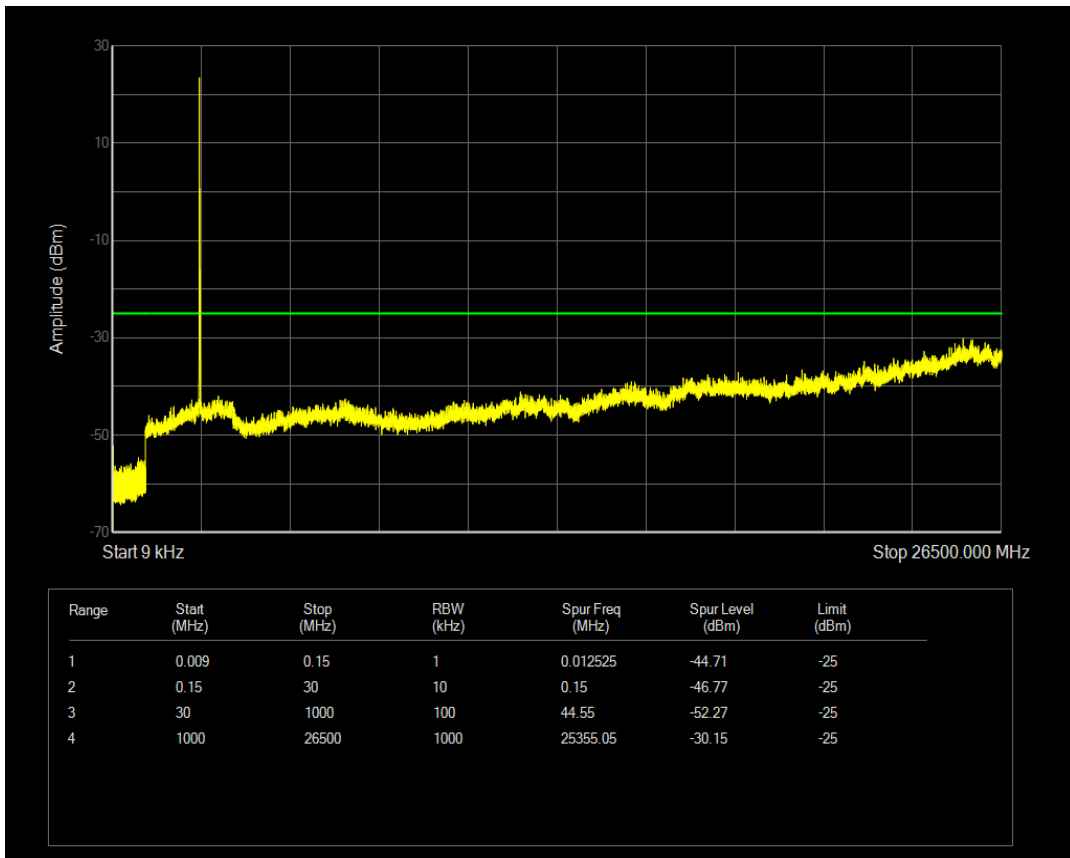

Band38 16QAM BW=15MHz Channel=38175 RB Size=1 Position=#0

Band38 16QAM BW=15MHz Channel=38175 RB Size=75 Position=#0