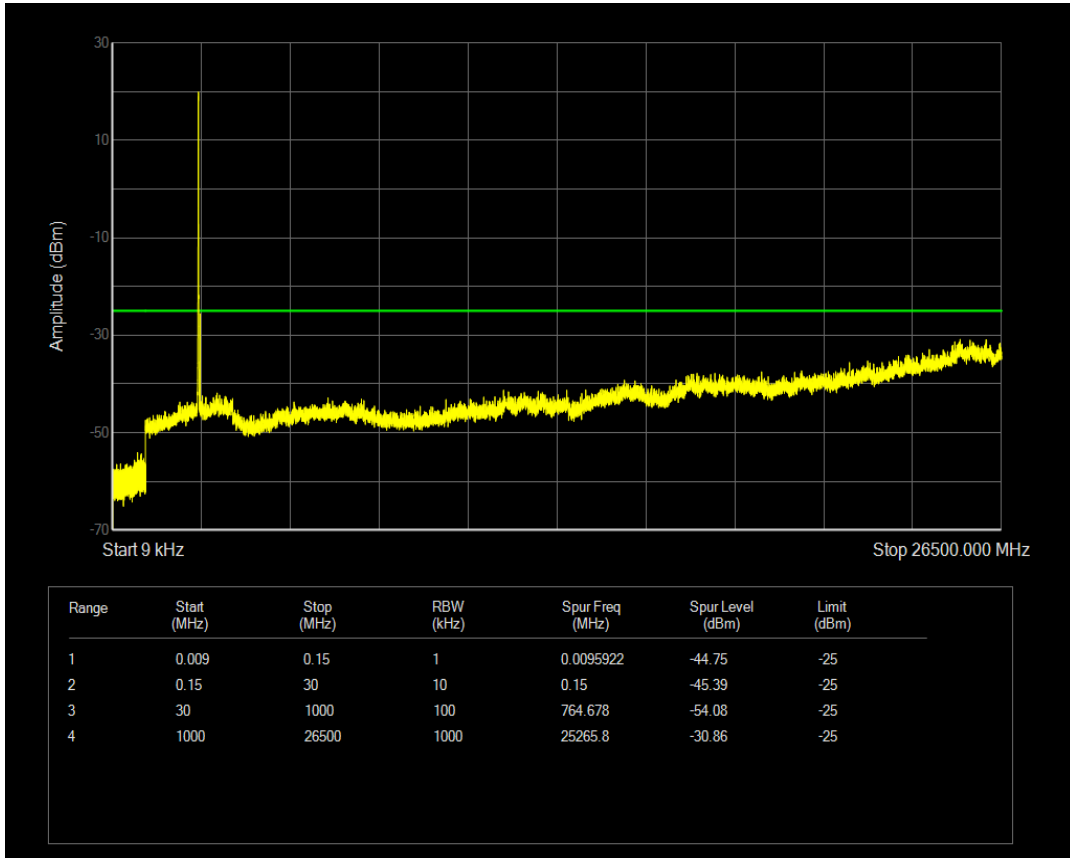

Band38 QPSK BW=5MHz Channel=38225 RB Size=1 Position=#0

Band38 QPSK BW=5MHz Channel=38225 RB Size=25 Position=#0

Band38 16QAM BW=5MHz Channel=38225 RB Size=1 Position=#0

Band38 16QAM BW=5MHz Channel=38225 RB Size=25 Position=#0

Band38 QPSK BW=10MHz Channel=37800 RB Size=1 Position=#0

Band38 QPSK BW=10MHz Channel=37800 RB Size=50 Position=#0

Band38 16QAM BW=10MHz Channel=37800 RB Size=1 Position=#0

Band38 16QAM BW=10MHz Channel=37800 RB Size=50 Position=#0