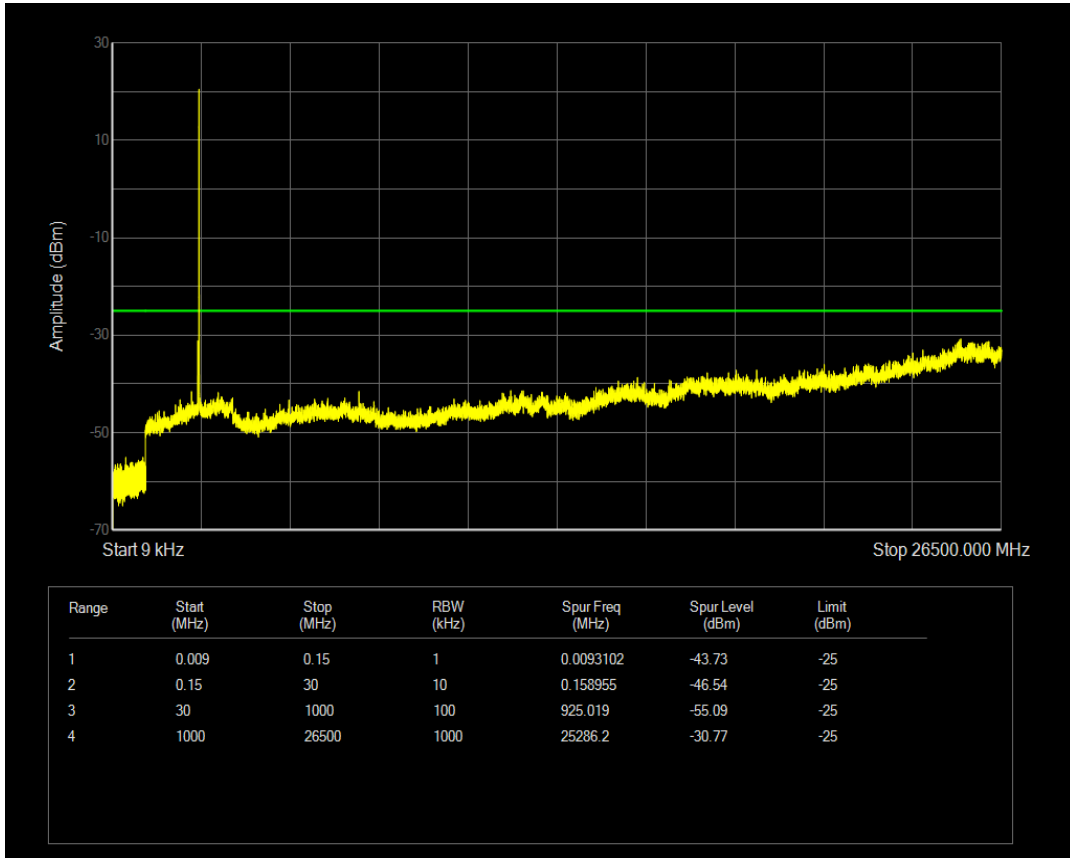

Band38 QPSK BW=5MHz Channel=38000 RB Size=1 Position=#0

Band38 QPSK BW=5MHz Channel=38000 RB Size=25 Position=#0

Band38 16QAM BW=5MHz Channel=38000 RB Size=1 Position=#0

Band38 16QAM BW=5MHz Channel=38000 RB Size=25 Position=#0