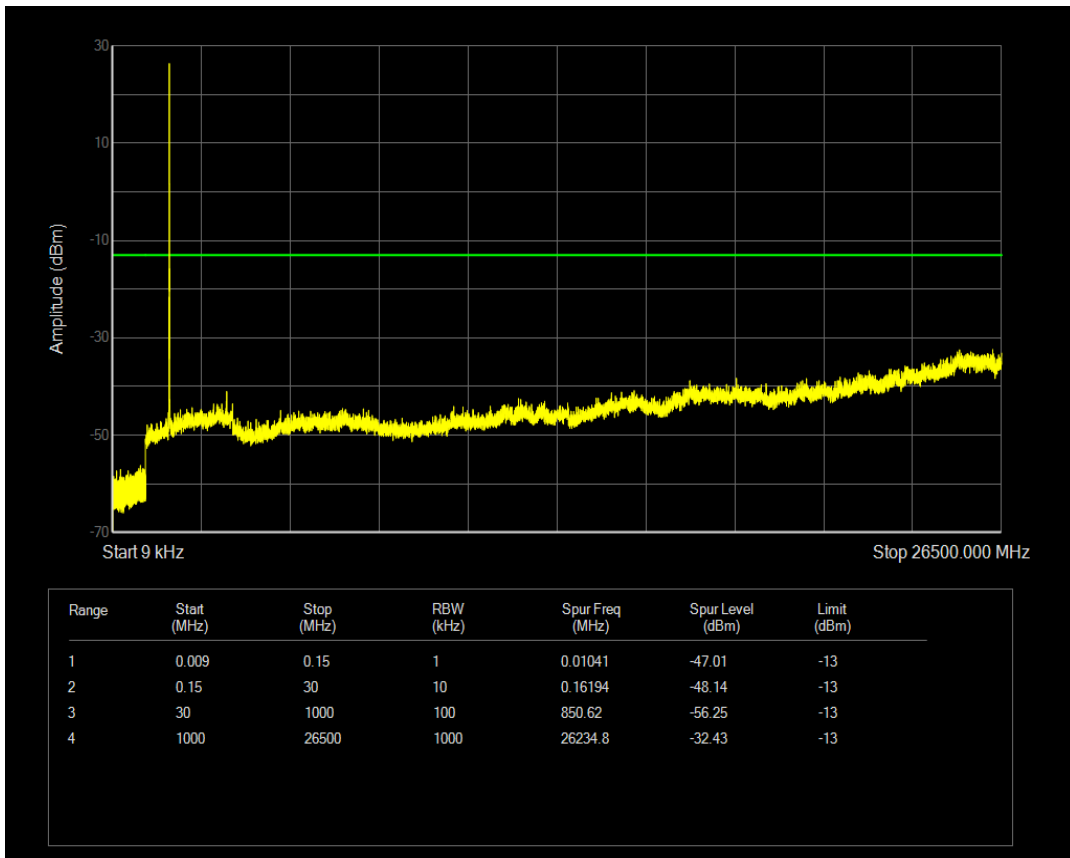

Band4 QPSK BW=3MHz Channel=20385 RB Size=1 Position=#0

Band4 QPSK BW=3MHz Channel=20385 RB Size=15 Position=#0

Band4 16QAM BW=3MHz Channel=20385 RB Size=1 Position=#0

Band4 16QAM BW=3MHz Channel=20385 RB Size=15 Position=#0

Band4 QPSK BW=5MHz Channel=19975 RB Size=1 Position=#0

Band4 QPSK BW=5MHz Channel=19975 RB Size=25 Position=#0

Band4 16QAM BW=5MHz Channel=19975 RB Size=1 Position=#0

Band4 16QAM BW=5MHz Channel=19975 RB Size=25 Position=#0