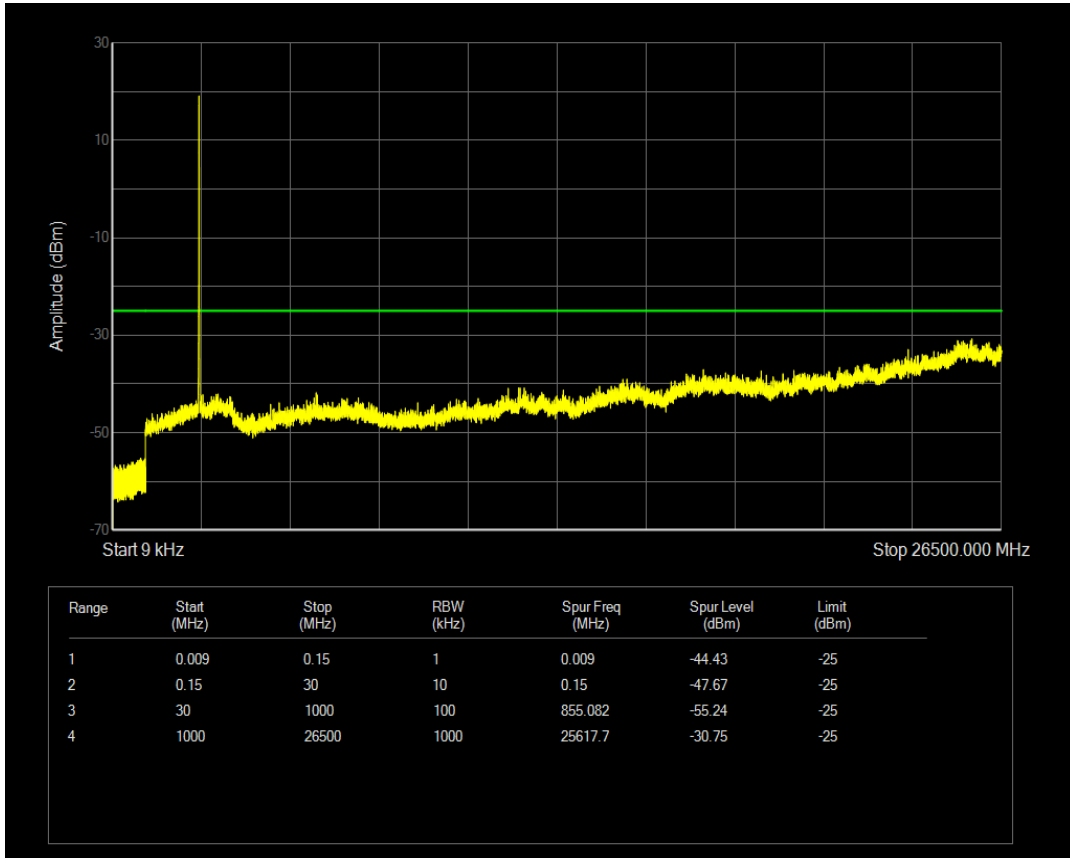

Band38 QPSK BW=10MHz Channel=37800 RB Size=1 Position=#0

Band38 QPSK BW=10MHz Channel=37800 RB Size=50 Position=#0

Band38 16QAM BW=10MHz Channel=37800 RB Size=1 Position=#0

Band38 16QAM BW=10MHz Channel=37800 RB Size=50 Position=#0

Band38 QPSK BW=10MHz Channel=38000 RB Size=1 Position=#0

Band38 QPSK BW=10MHz Channel=38000 RB Size=50 Position=#0

Band38 16QAM BW=10MHz Channel=38000 RB Size=1 Position=#0

Band38 16QAM BW=10MHz Channel=38000 RB Size=50 Position=#0