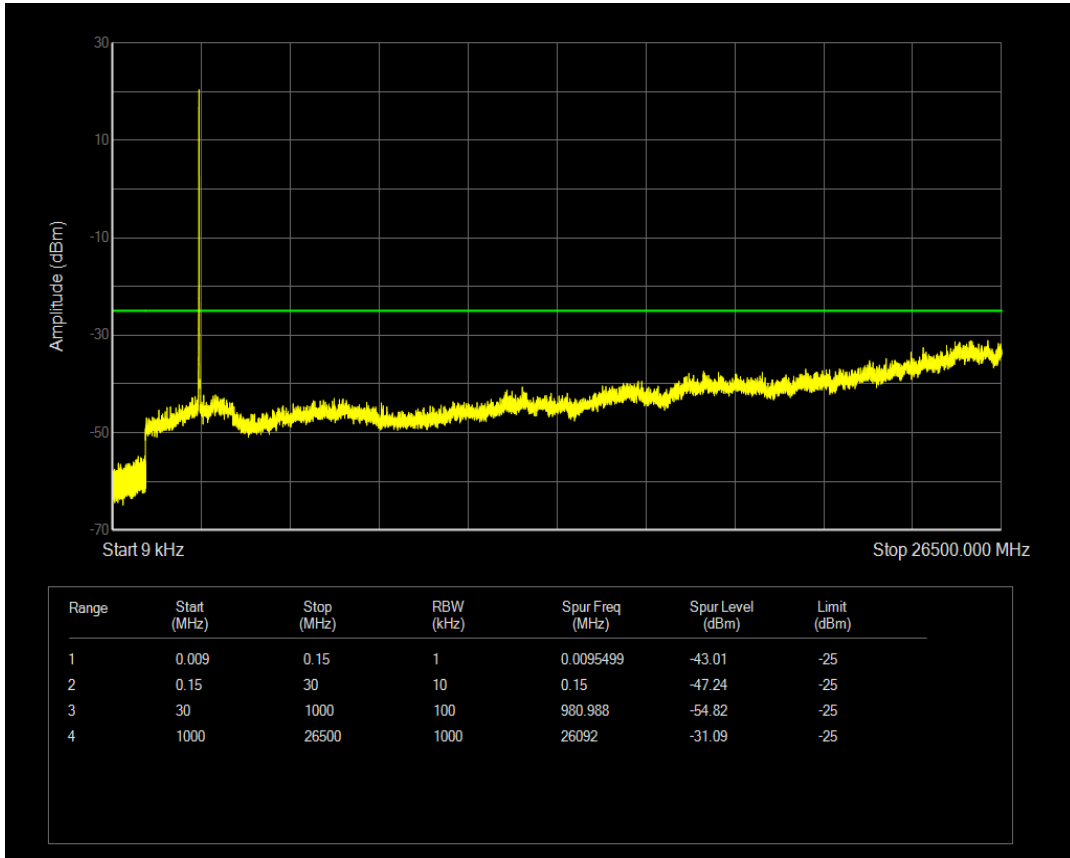

Band38 QPSK BW=10MHz Channel=38000 RB Size=1 Position=#0

Band38 QPSK BW=10MHz Channel=38000 RB Size=50 Position=#0

Band38 16QAM BW=10MHz Channel=38000 RB Size=1 Position=#0

Band38 16QAM BW=10MHz Channel=38000 RB Size=50 Position=#0

Band38 QPSK BW=10MHz Channel=38200 RB Size=1 Position=#0

Band38 QPSK BW=10MHz Channel=38200 RB Size=50 Position=#0

Band38 16QAM BW=10MHz Channel=38200 RB Size=1 Position=#0

Band38 16QAM BW=10MHz Channel=38200 RB Size=50 Position=#0