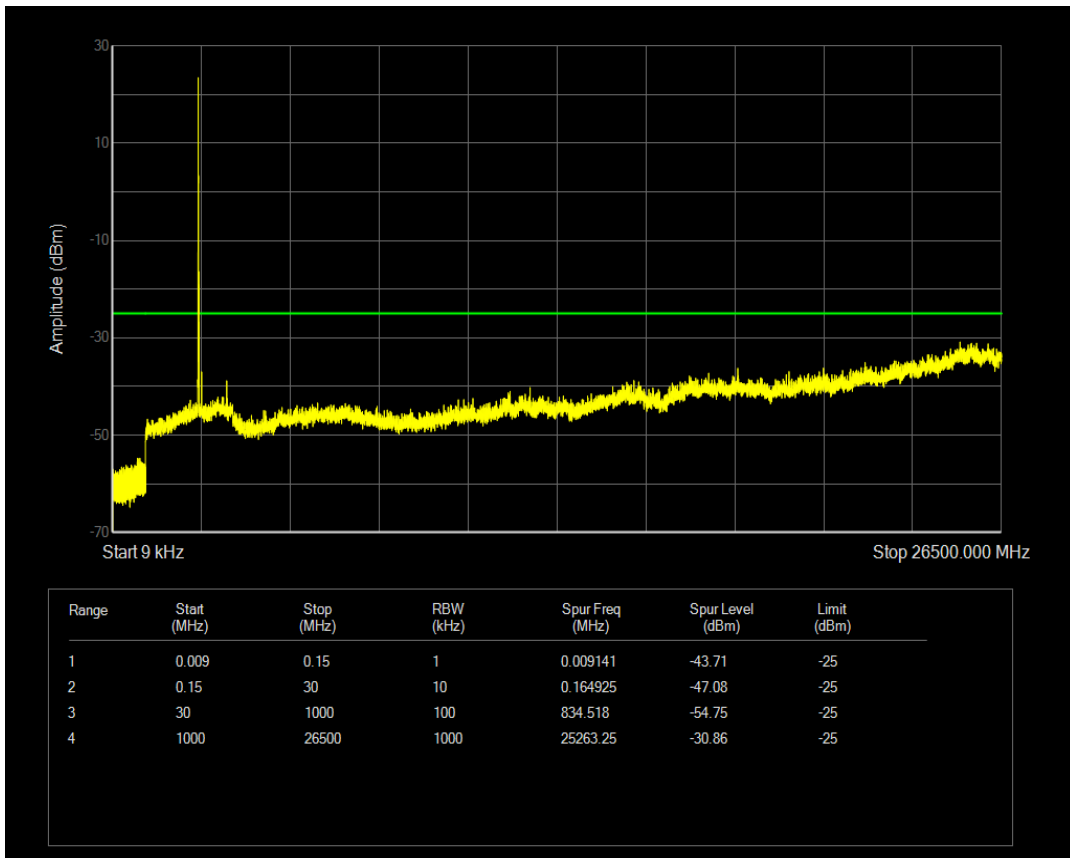

Band38 16QAM BW=15MHz Channel=37825 RB Size=1 Position=#0

Band38 16QAM BW=15MHz Channel=37825 RB Size=75 Position=#0