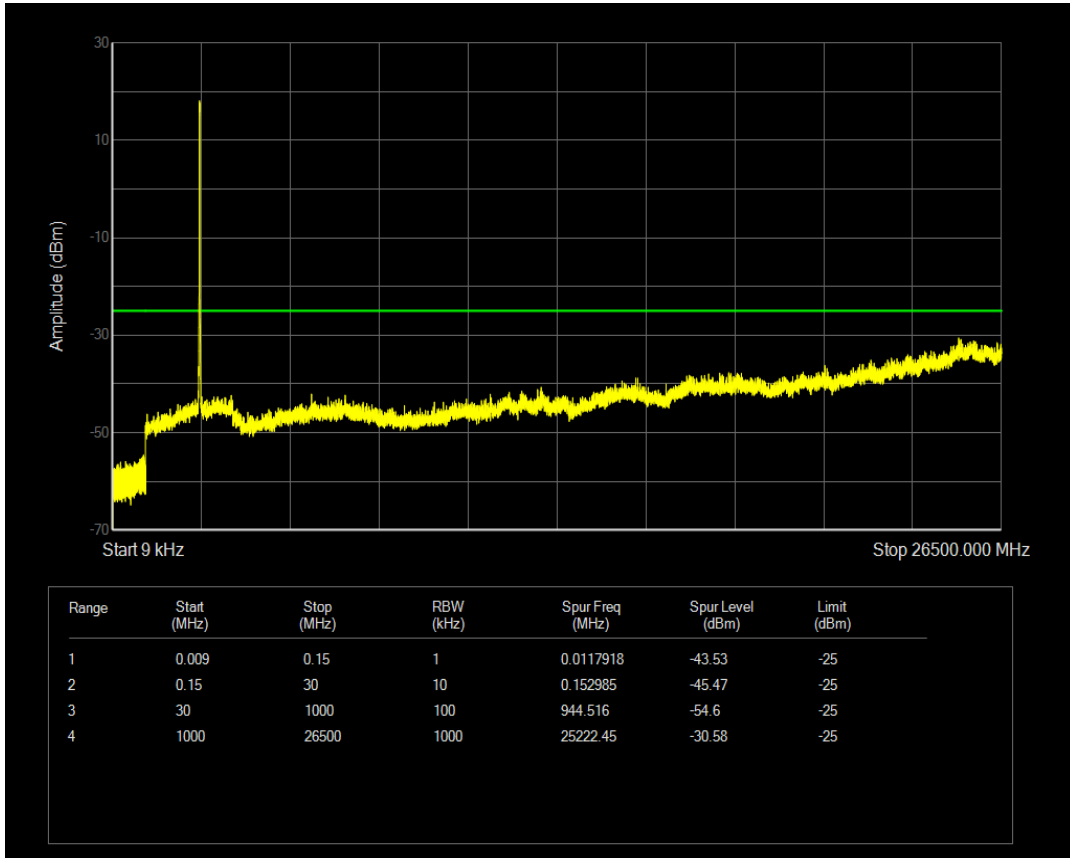

Band38 QPSK BW=15MHz Channel=38175 RB Size=75 Position=#0

Band38 16QAM BW=15MHz Channel=38175 RB Size=1 Position=#0