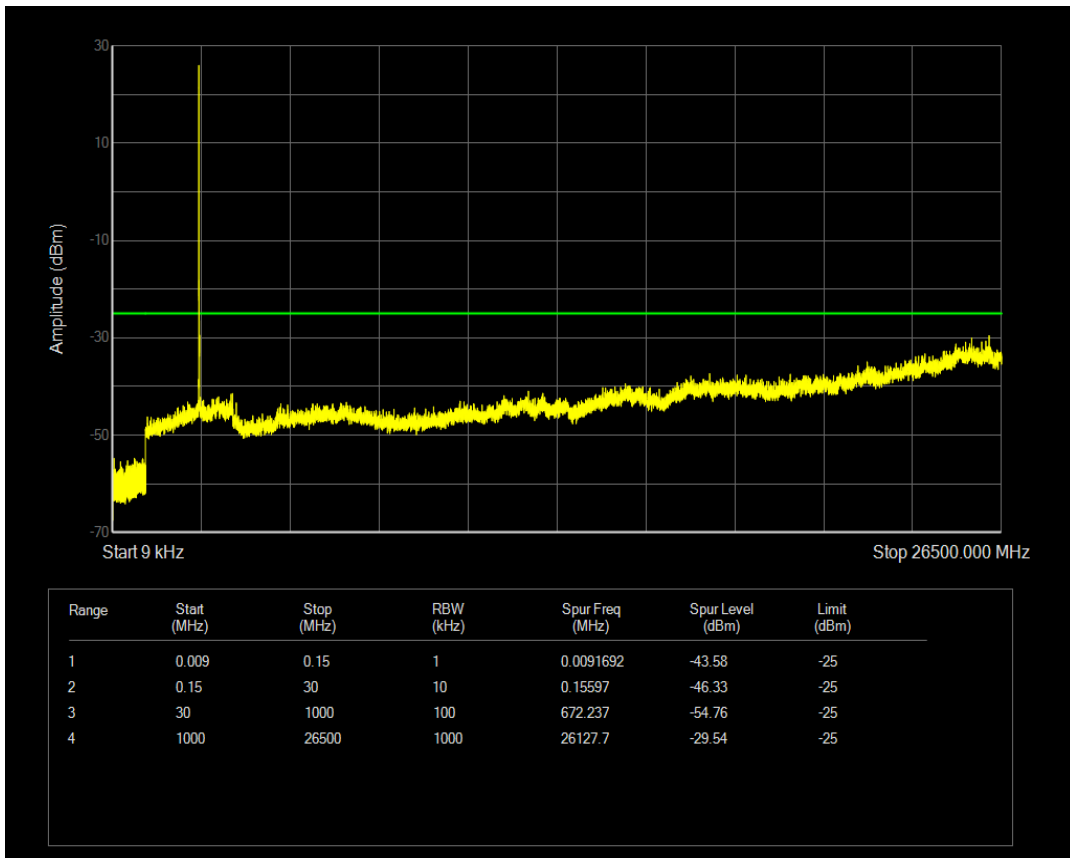

Band38 QPSK BW=10MHz Channel=37800 RB Size=1 Position=#0

Band38 QPSK BW=10MHz Channel=37800 RB Size=50 Position=#0

Band38 16QAM BW=10MHz Channel=37800 RB Size=1 Position=#0

Band38 16QAM BW=10MHz Channel=37800 RB Size=50 Position=#0

Band38 QPSK BW=10MHz Channel=38000 RB Size=1 Position=#0

Band38 QPSK BW=10MHz Channel=38000 RB Size=50 Position=#0

Band38 16QAM BW=10MHz Channel=38000 RB Size=1 Position=#0

Band38 16QAM BW=10MHz Channel=38000 RB Size=50 Position=#0