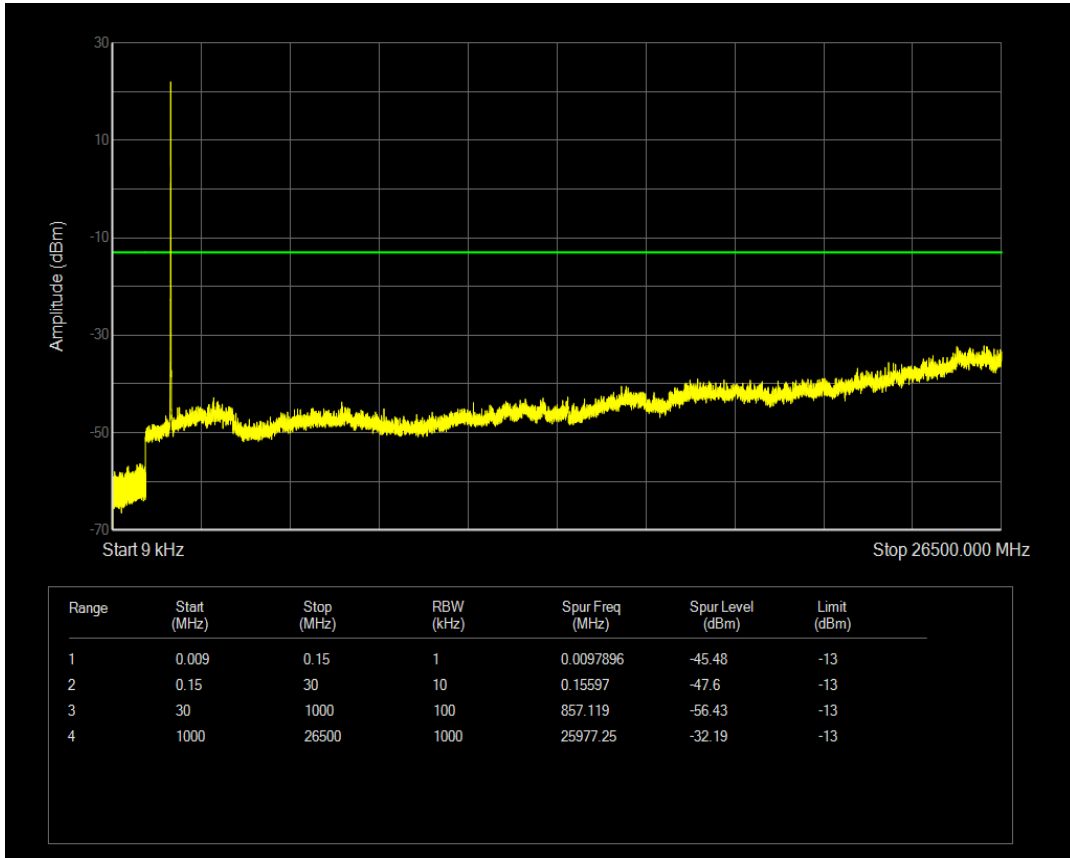

Band4 QPSK BW=5MHz Channel=19975 RB Size=1 Position=#0

Band4 QPSK BW=5MHz Channel=19975 RB Size=25 Position=#0

Band4 16QAM BW=5MHz Channel=19975 RB Size=1 Position=#0

Band4 16QAM BW=5MHz Channel=19975 RB Size=25 Position=#0

Band4 QPSK BW=5MHz Channel=20175 RB Size=1 Position=#0

Band4 QPSK BW=5MHz Channel=20175 RB Size=25 Position=#0

Band4 16QAM BW=5MHz Channel=20175 RB Size=1 Position=#0

Band4 16QAM BW=5MHz Channel=20175 RB Size=25 Position=#0

Band4 QPSK BW=5MHz Channel=20375 RB Size=1 Position=#0

Band4 QPSK BW=5MHz Channel=20375 RB Size=25 Position=#0

Band4 16QAM BW=5MHz Channel=20375 RB Size=1 Position=#0

Band4 16QAM BW=5MHz Channel=20375 RB Size=25 Position=#0