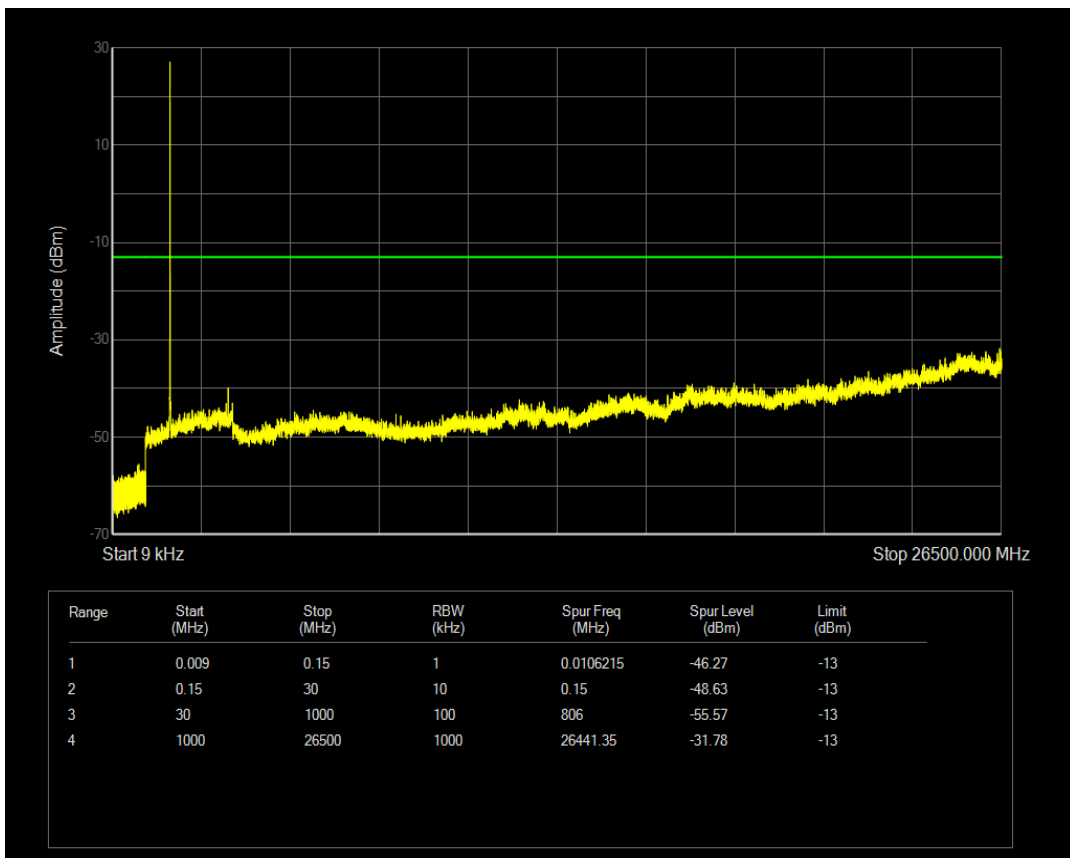

Band4 16QAM BW=3MHz Channel=20175 RB Size=1 Position=#0

Band4 16QAM BW=3MHz Channel=20175 RB Size=15 Position=#0