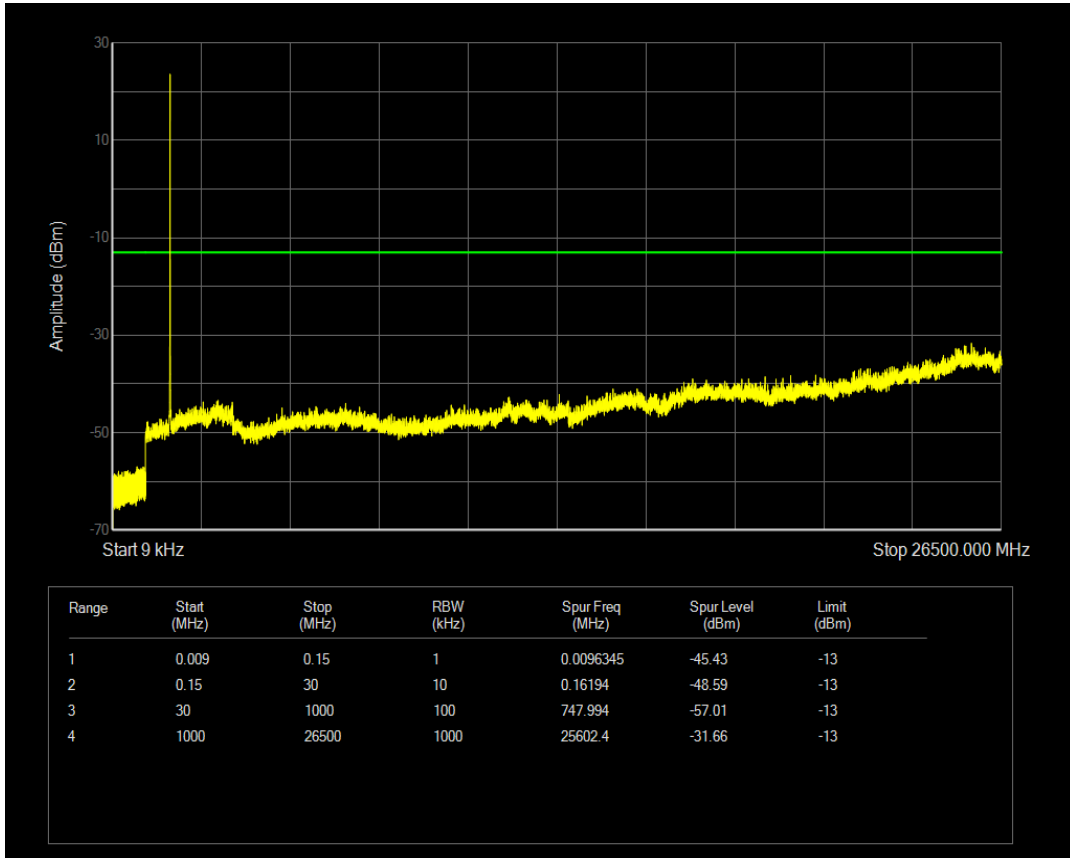

Band4 QPSK BW=3MHz Channel=20175 RB Size=15 Position=#0

Band4 16QAM BW=3MHz Channel=20175 RB Size=1 Position=#0