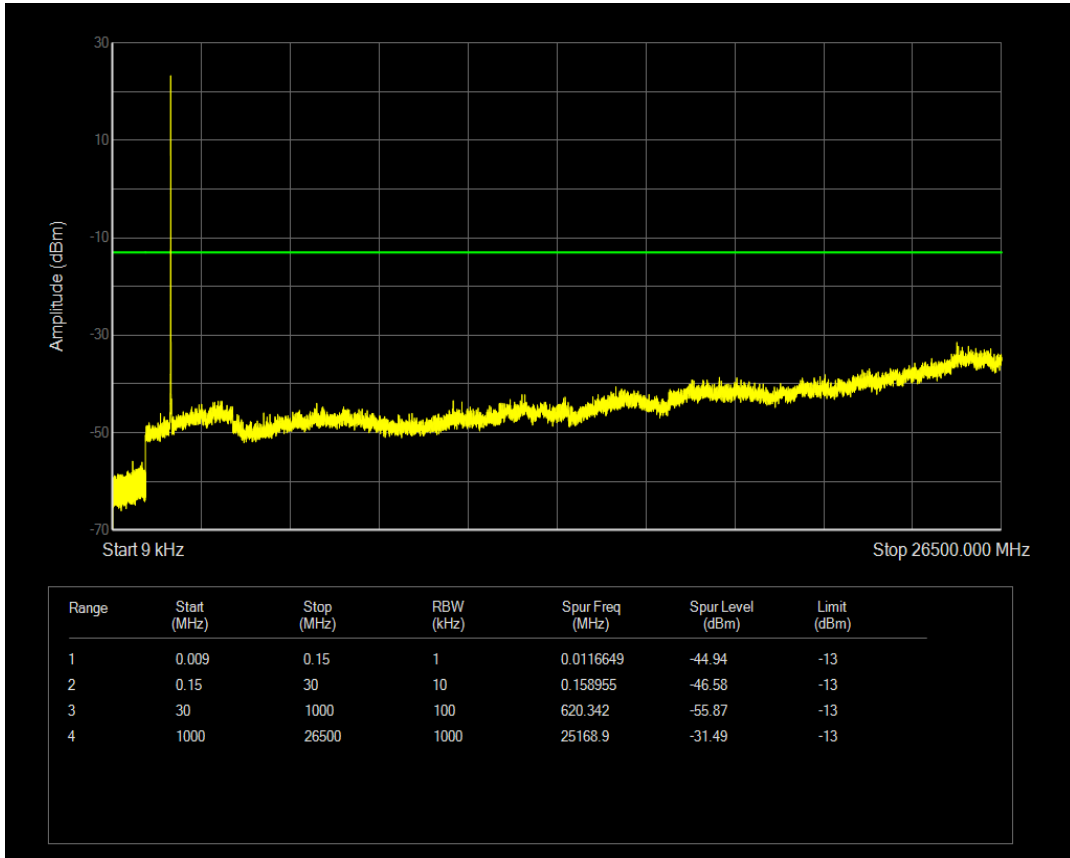

Band4 QPSK BW=3MHz Channel=20385 RB Size=1 Position=#0

Band4 QPSK BW=3MHz Channel=20385 RB Size=15 Position=#0

Band4 16QAM BW=3MHz Channel=20385 RB Size=1 Position=#0

Band4 16QAM BW=3MHz Channel=20385 RB Size=15 Position=#0

Band4 QPSK BW=5MHz Channel=19975 RB Size=1 Position=#0

Band4 QPSK BW=5MHz Channel=19975 RB Size=25 Position=#0

Band4 16QAM BW=5MHz Channel=19975 RB Size=1 Position=#0

Band4 16QAM BW=5MHz Channel=19975 RB Size=25 Position=#0