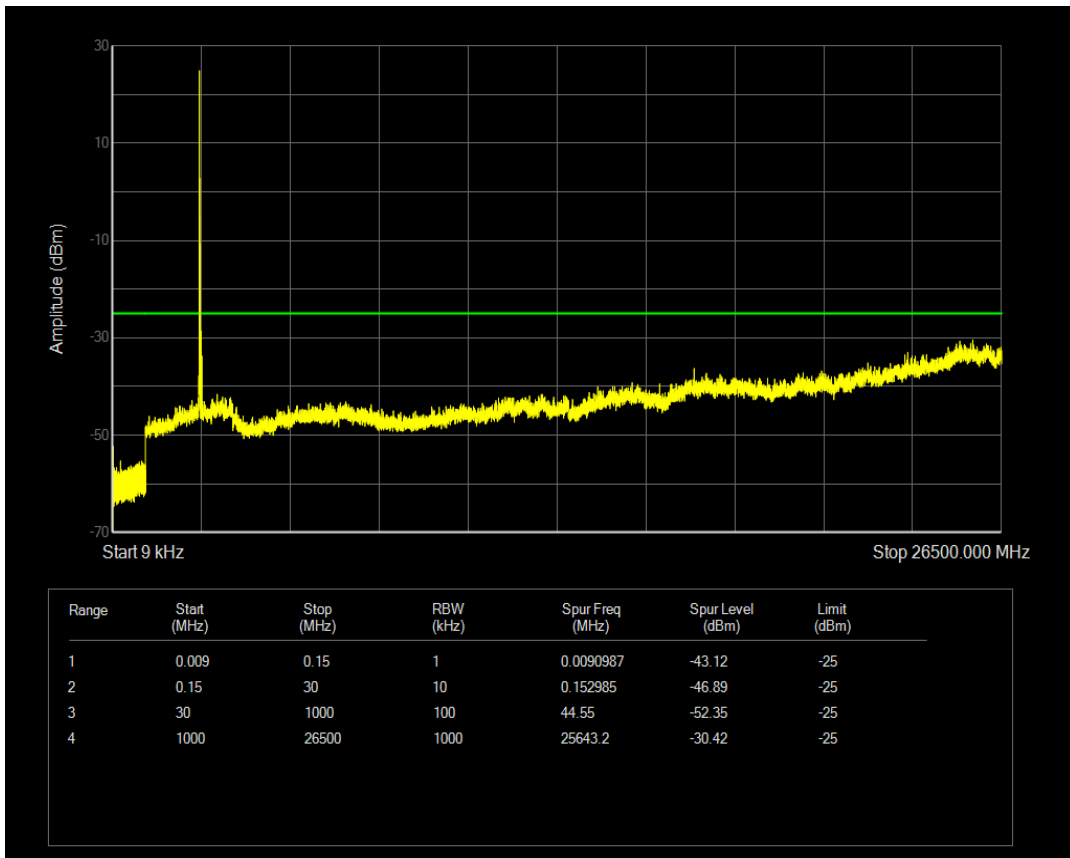

Band38 QPSK BW=15MHz Channel=38175 RB Size=1 Position=#0

Band38 QPSK BW=15MHz Channel=38175 RB Size=75 Position=#0