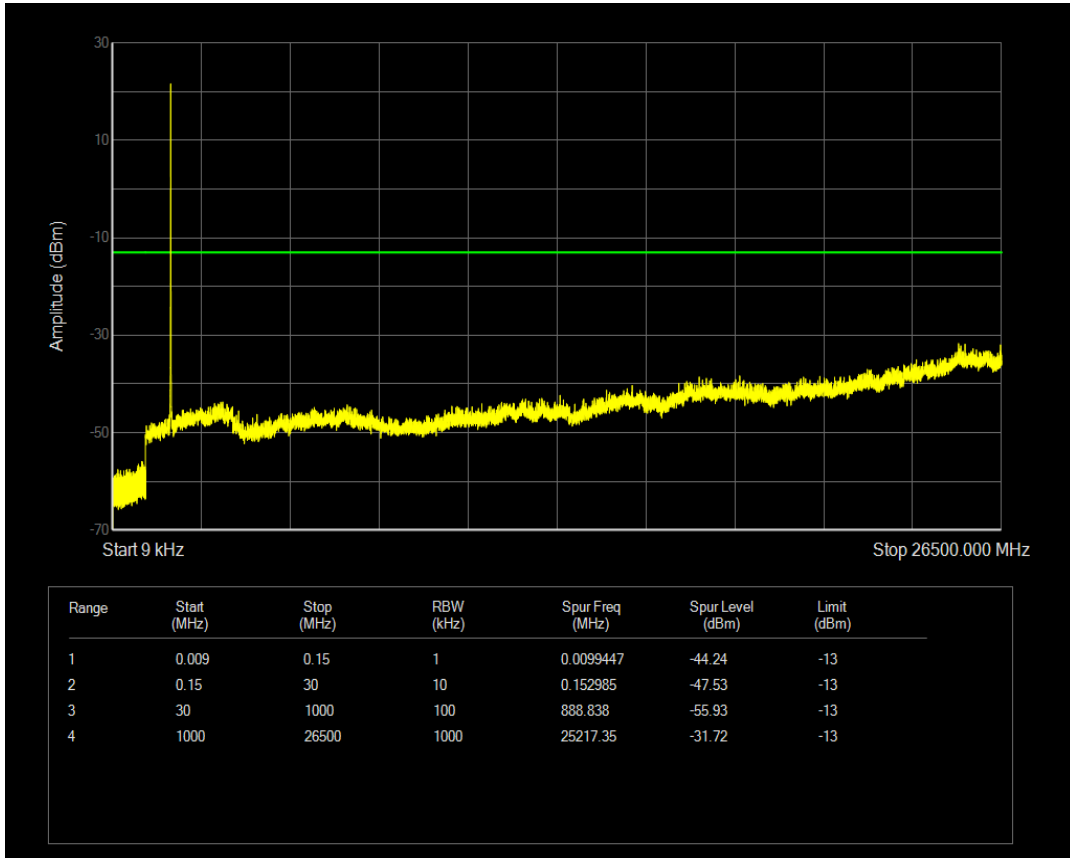

Band4 QPSK BW=5MHz Channel=20375 RB Size=1 Position=#0

Band4 QPSK BW=5MHz Channel=20375 RB Size=25 Position=#0

Band4 16QAM BW=5MHz Channel=20375 RB Size=1 Position=#0

Band4 16QAM BW=5MHz Channel=20375 RB Size=25 Position=#0

Band4 QPSK BW=10MHz Channel=20000 RB Size=1 Position=#0

Band4 QPSK BW=10MHz Channel=20000 RB Size=50 Position=#0

Band4 16QAM BW=10MHz Channel=20000 RB Size=1 Position=#0

Band4 16QAM BW=10MHz Channel=20000 RB Size=50 Position=#0