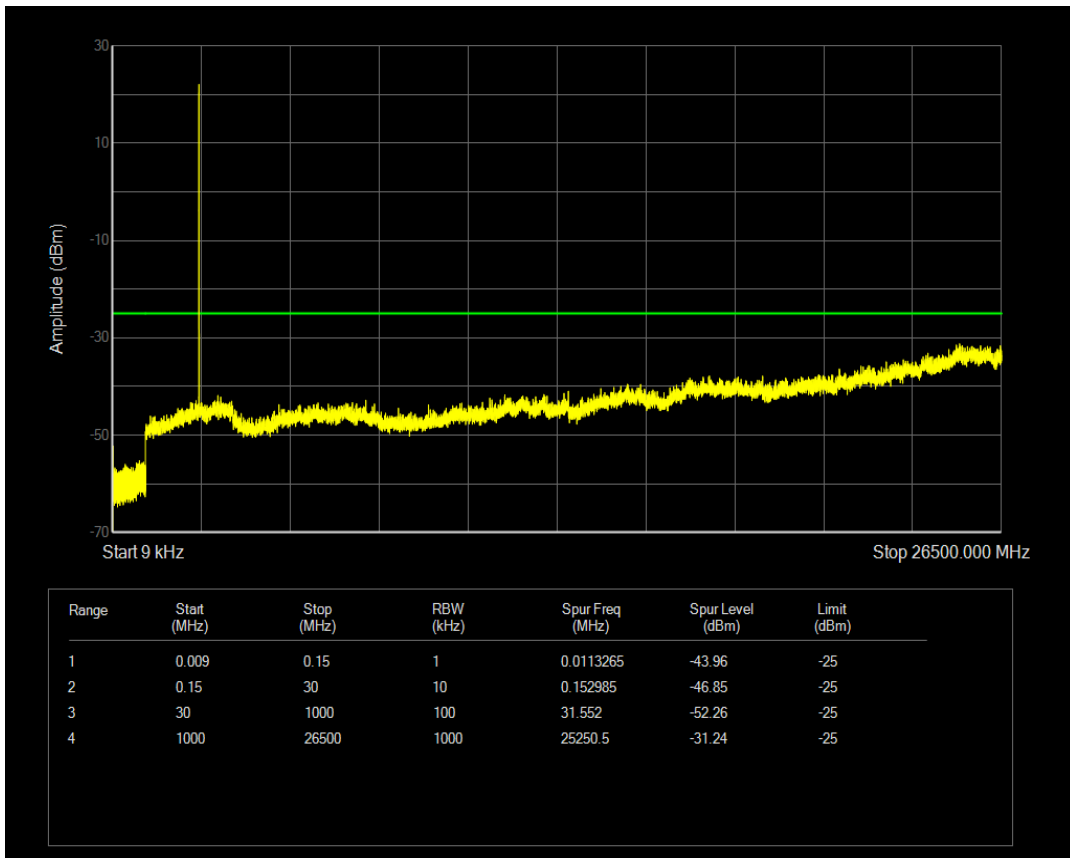

Band38 16QAM BW=5MHz Channel=38000 RB Size=1 Position=#0

Band38 16QAM BW=5MHz Channel=38000 RB Size=25 Position=#0