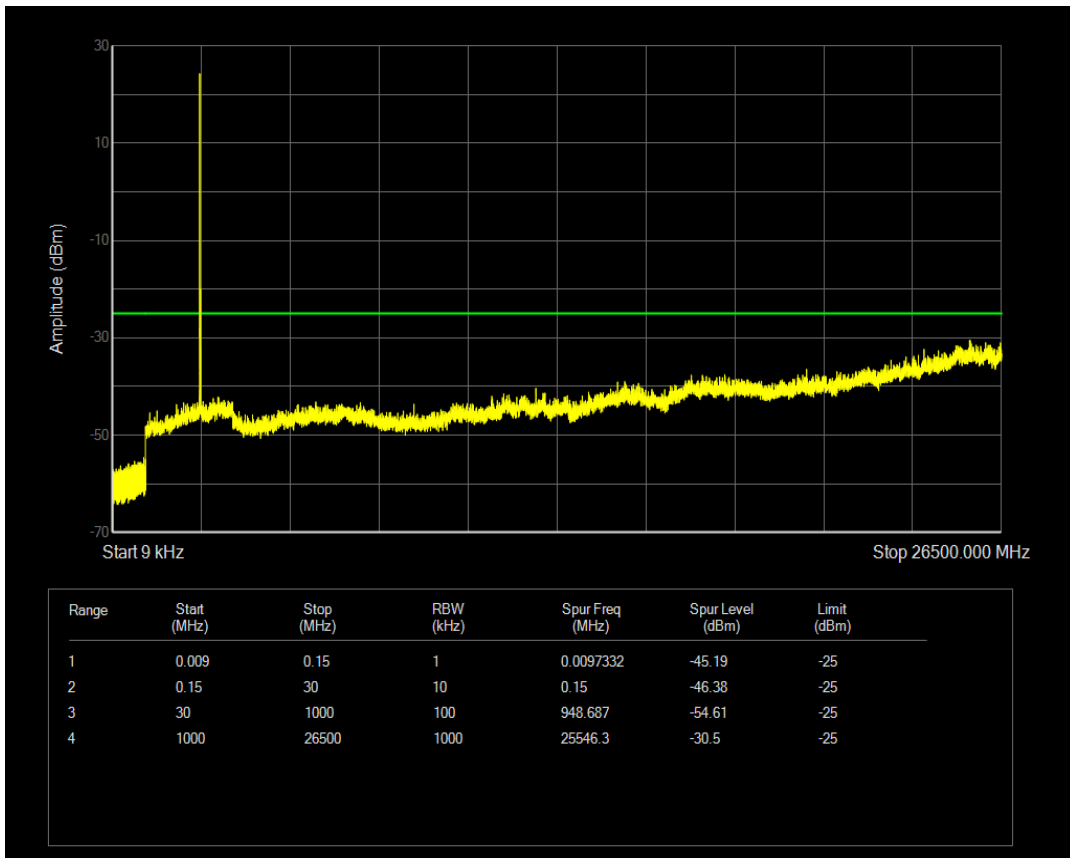

Band38 16QAM BW=5MHz Channel=38225 RB Size=1 Position=#0

Band38 16QAM BW=5MHz Channel=38225 RB Size=25 Position=#0