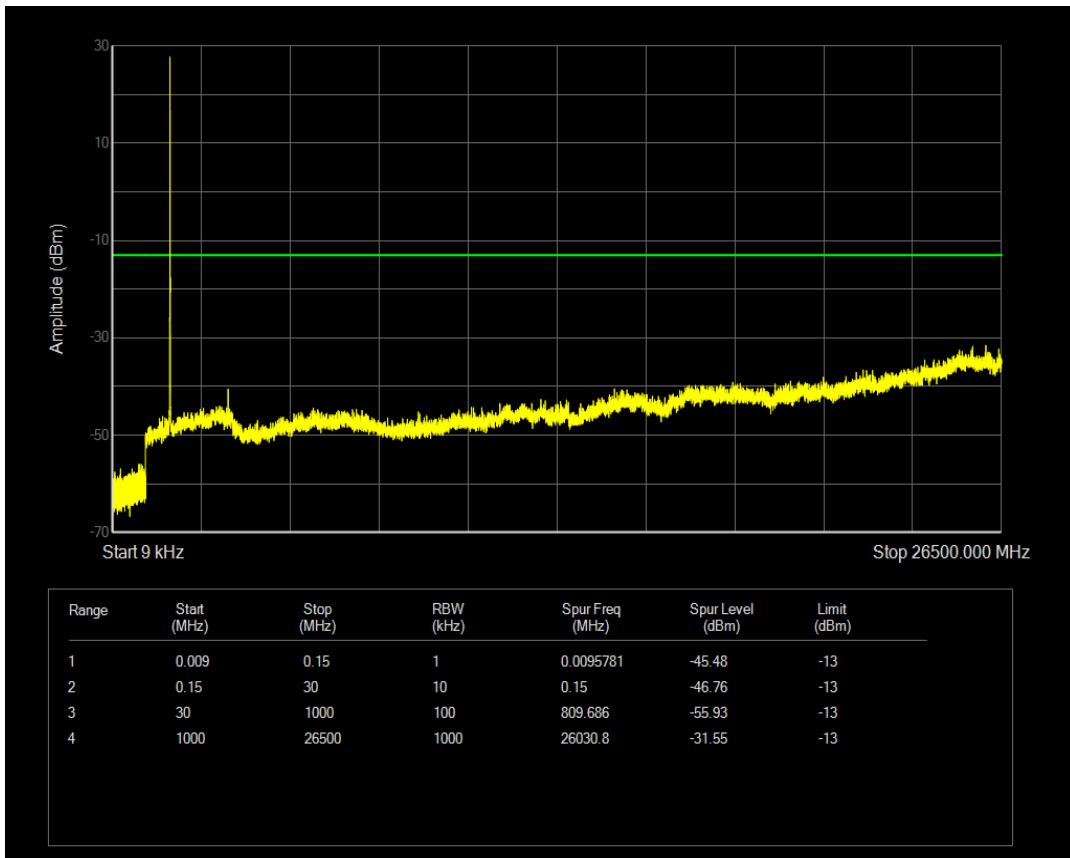

Band4 QPSK BW=5MHz Channel=19975 RB Size=1 Position=#0

Band4 QPSK BW=5MHz Channel=19975 RB Size=25 Position=#0

Band4 16QAM BW=5MHz Channel=19975 RB Size=1 Position=#0

Band4 16QAM BW=5MHz Channel=19975 RB Size=25 Position=#0

Band4 QPSK BW=5MHz Channel=20175 RB Size=1 Position=#0

Band4 QPSK BW=5MHz Channel=20175 RB Size=25 Position=#0

Band4 16QAM BW=5MHz Channel=20175 RB Size=1 Position=#0

Band4 16QAM BW=5MHz Channel=20175 RB Size=25 Position=#0