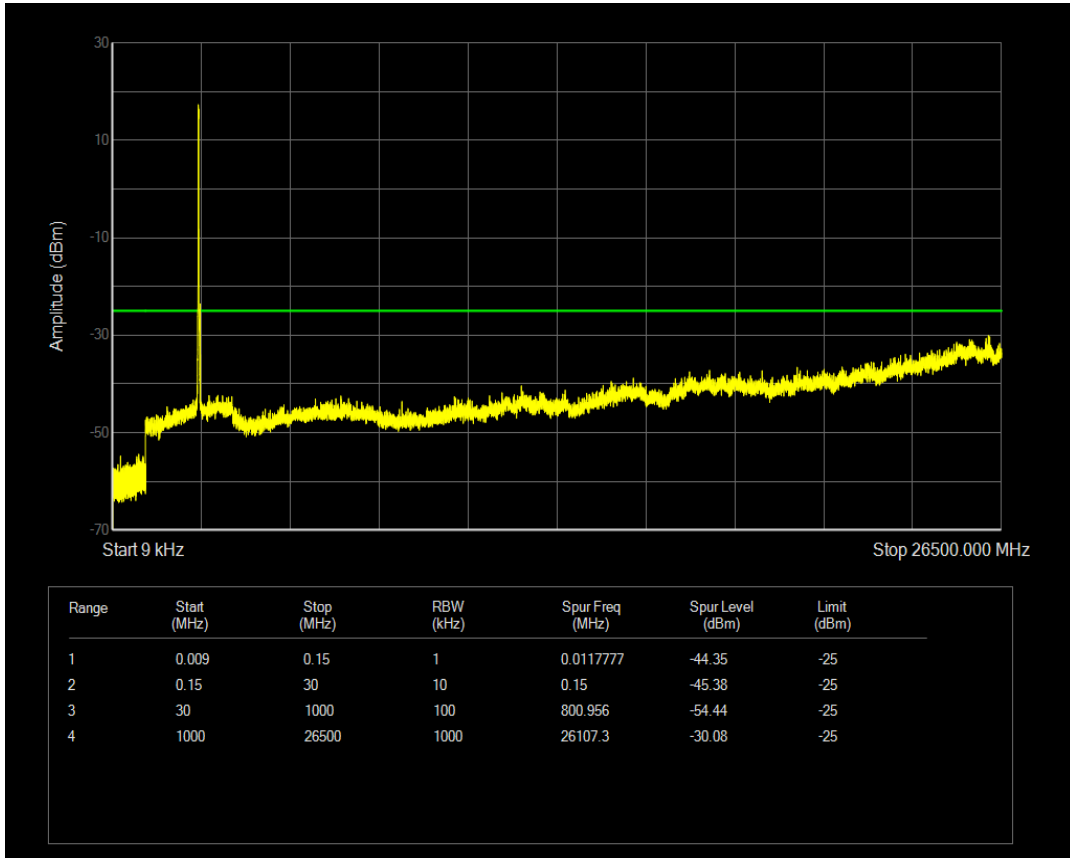

Band38 QPSK BW=15MHz Channel=38175 RB Size=1 Position=#0

Band38 QPSK BW=15MHz Channel=38175 RB Size=75 Position=#0

Band38 16QAM BW=15MHz Channel=38175 RB Size=1 Position=#0

Band38 16QAM BW=15MHz Channel=38175 RB Size=75 Position=#0

Band38 QPSK BW=20MHz Channel=37850 RB Size=1 Position=#0

Band38 QPSK BW=20MHz Channel=37850 RB Size=100 Position=#0

Band38 16QAM BW=20MHz Channel=37850 RB Size=1 Position=#0

Band38 16QAM BW=20MHz Channel=37850 RB Size=100 Position=#0