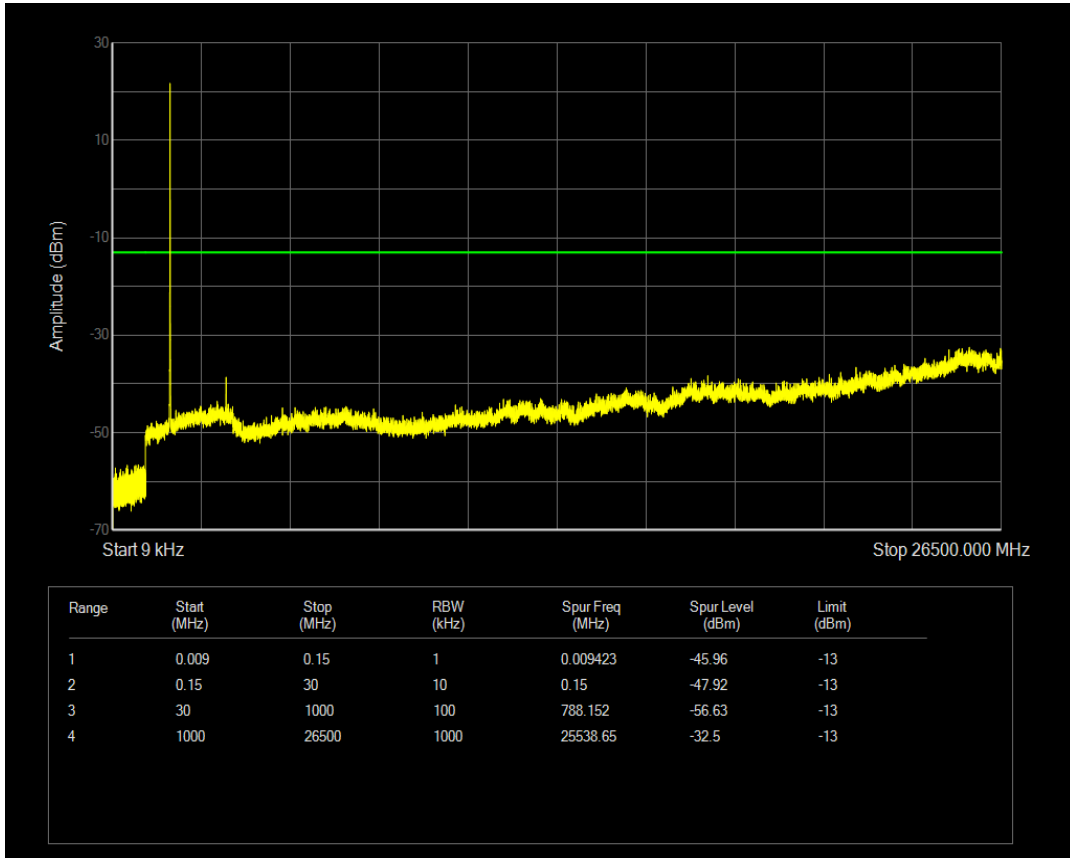

Band4 QPSK BW=5MHz Channel=19975 RB Size=1 Position=#0

Band4 QPSK BW=5MHz Channel=19975 RB Size=25 Position=#0

Band4 16QAM BW=5MHz Channel=19975 RB Size=1 Position=#0

Band4 16QAM BW=5MHz Channel=19975 RB Size=25 Position=#0

Band4 QPSK BW=5MHz Channel=20175 RB Size=1 Position=#0

Band4 QPSK BW=5MHz Channel=20175 RB Size=25 Position=#0

Band4 16QAM BW=5MHz Channel=20175 RB Size=1 Position=#0

Band4 16QAM BW=5MHz Channel=20175 RB Size=25 Position=#0

Band4 QPSK BW=5MHz Channel=20375 RB Size=1 Position=#0

Band4 QPSK BW=5MHz Channel=20375 RB Size=25 Position=#0

Band4 16QAM BW=5MHz Channel=20375 RB Size=1 Position=#0

Band4 16QAM BW=5MHz Channel=20375 RB Size=25 Position=#0