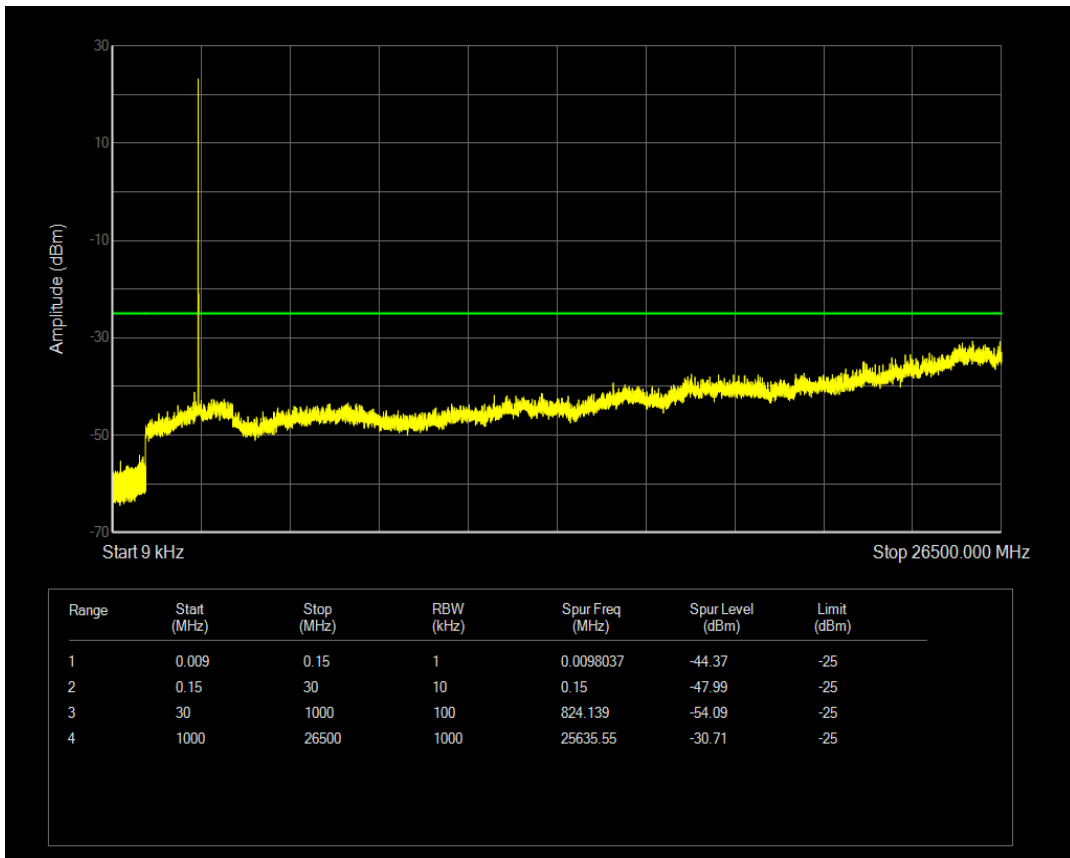

Band38 16QAM BW=5MHz Channel=37775 RB Size=1 Position=#0

Band38 16QAM BW=5MHz Channel=37775 RB Size=25 Position=#0