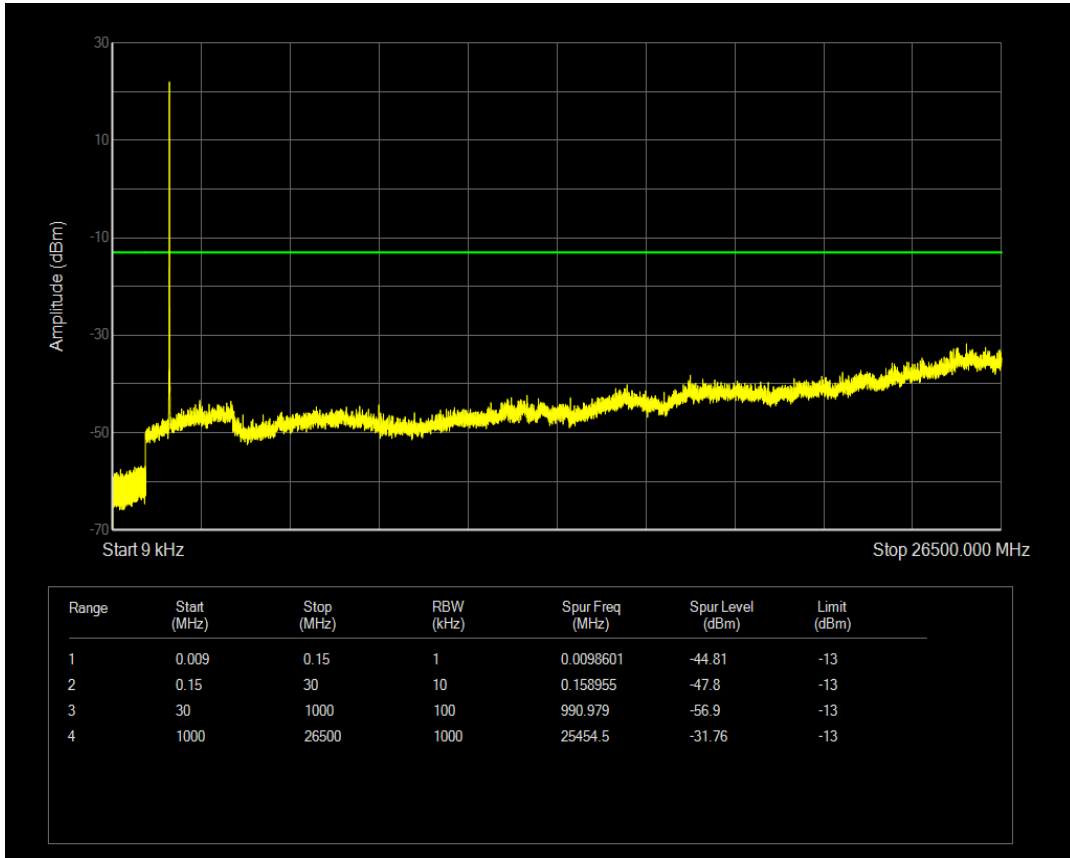

Band4 QPSK BW=3MHz Channel=20385 RB Size=1 Position=#0

Band4 QPSK BW=3MHz Channel=20385 RB Size=15 Position=#0

Band4 16QAM BW=3MHz Channel=20385 RB Size=1 Position=#0

Band4 16QAM BW=3MHz Channel=20385 RB Size=15 Position=#0

Band4 QPSK BW=5MHz Channel=19975 RB Size=1 Position=#0

Band4 QPSK BW=5MHz Channel=19975 RB Size=25 Position=#0

Band4 16QAM BW=5MHz Channel=19975 RB Size=1 Position=#0

Band4 16QAM BW=5MHz Channel=19975 RB Size=25 Position=#0