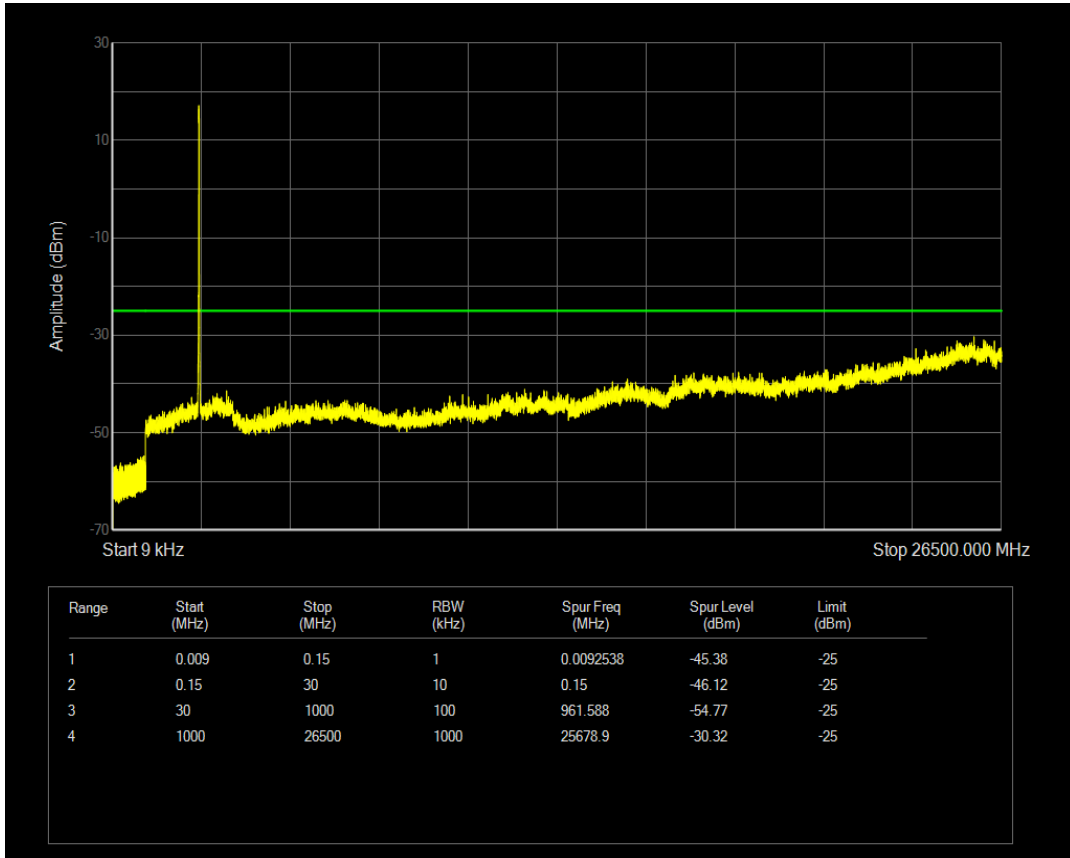

Band38 QPSK BW=15MHz Channel=38000 RB Size=1 Position=#0

Band38 QPSK BW=15MHz Channel=38000 RB Size=75 Position=#0

Band38 16QAM BW=15MHz Channel=38000 RB Size=1 Position=#0

Band38 16QAM BW=15MHz Channel=38000 RB Size=75 Position=#0