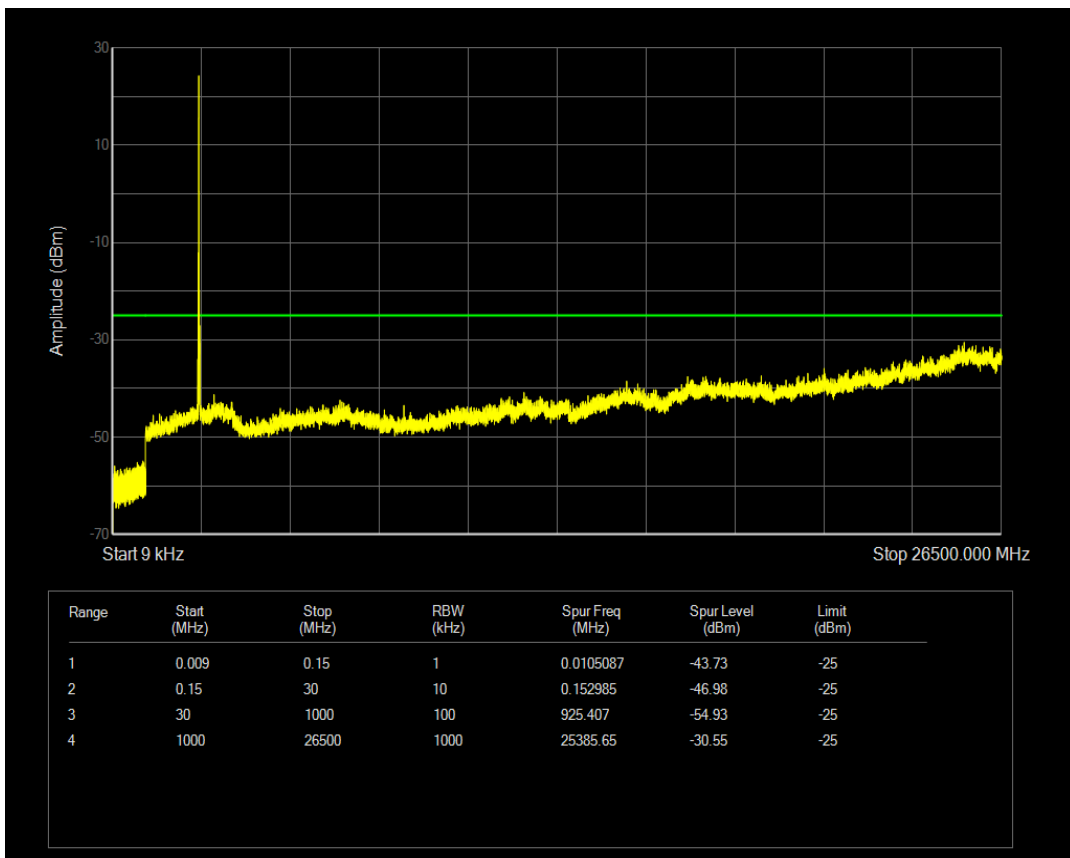

Band38 16QAM BW=15MHz Channel=38000 RB Size=1 Position=#0

Band38 16QAM BW=15MHz Channel=38000 RB Size=75 Position=#0