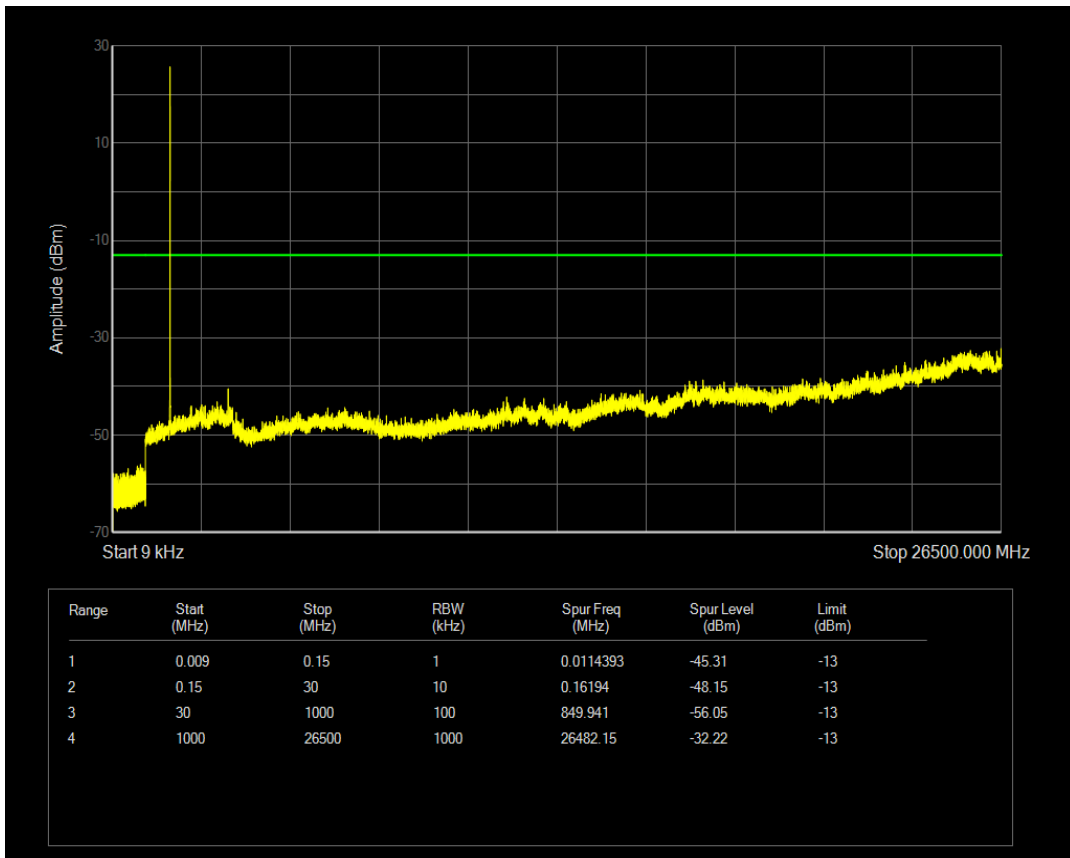

Band4 QPSK BW=1.4MHz Channel=19957 RB Size=1 Position=#0

Band4 QPSK BW=1.4MHz Channel=19957 RB Size=6 Position=#0

Band4 16QAM BW=1.4MHz Channel=19957 RB Size=1 Position=#0

Band4 16QAM BW=1.4MHz Channel=19957 RB Size=6 Position=#0

Band4 QPSK BW=1.4MHz Channel=20175 RB Size=1 Position=#0

Band4 QPSK BW=1.4MHz Channel=20175 RB Size=6 Position=#0

Band4 16QAM BW=1.4MHz Channel=20175 RB Size=1 Position=#0

Band4 16QAM BW=1.4MHz Channel=20175 RB Size=6 Position=#0