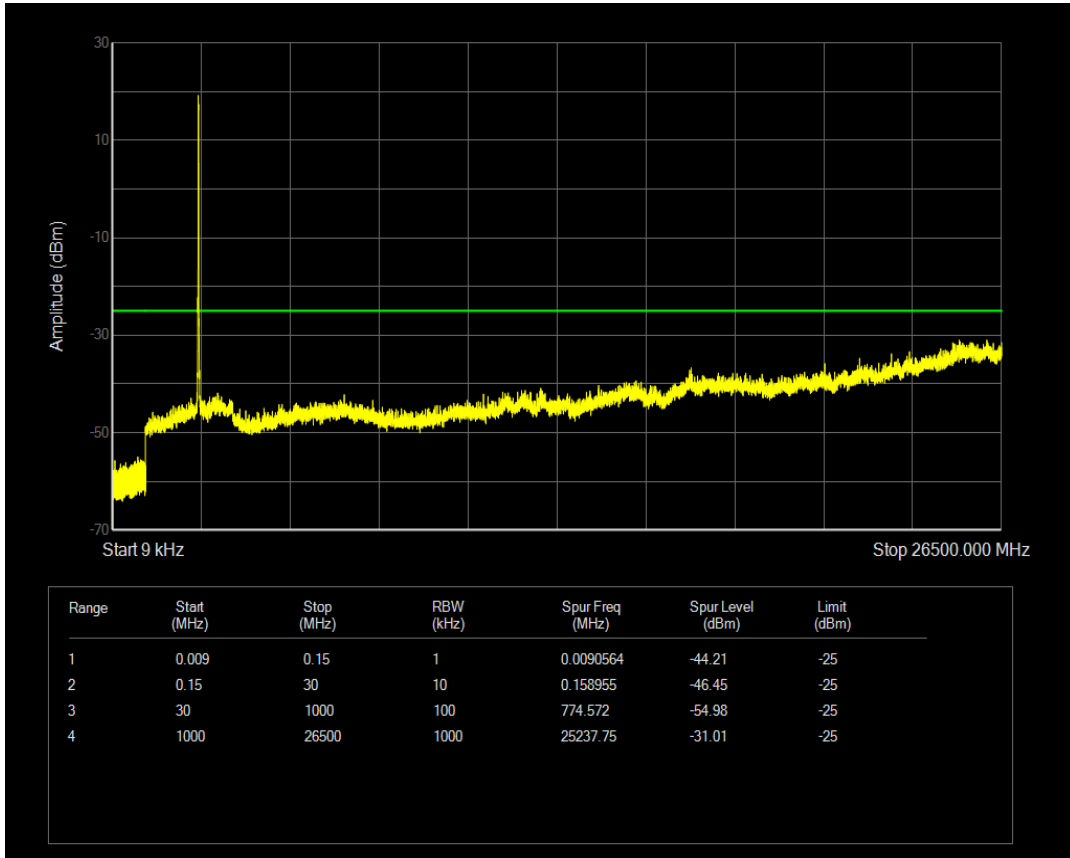

Band38 QPSK BW=15MHz Channel=37825 RB Size=75 Position=#0

Band38 16QAM BW=15MHz Channel=37825 RB Size=1 Position=#0