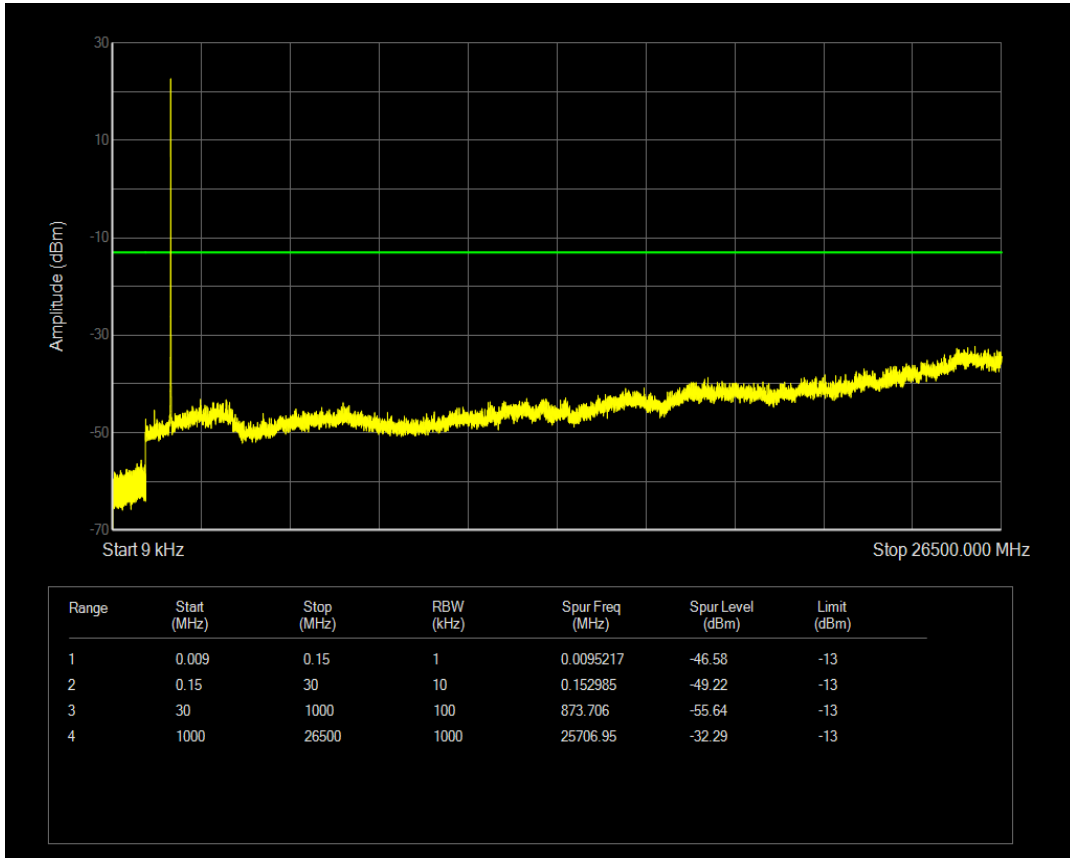

Band4 QPSK BW=3MHz Channel=20175 RB Size=1 Position=#0

Band4 QPSK BW=3MHz Channel=20175 RB Size=15 Position=#0

Band4 16QAM BW=3MHz Channel=20175 RB Size=1 Position=#0

Band4 16QAM BW=3MHz Channel=20175 RB Size=15 Position=#0

Band4 QPSK BW=3MHz Channel=20385 RB Size=1 Position=#0

Band4 QPSK BW=3MHz Channel=20385 RB Size=15 Position=#0

Band4 16QAM BW=3MHz Channel=20385 RB Size=1 Position=#0

Band4 16QAM BW=3MHz Channel=20385 RB Size=15 Position=#0