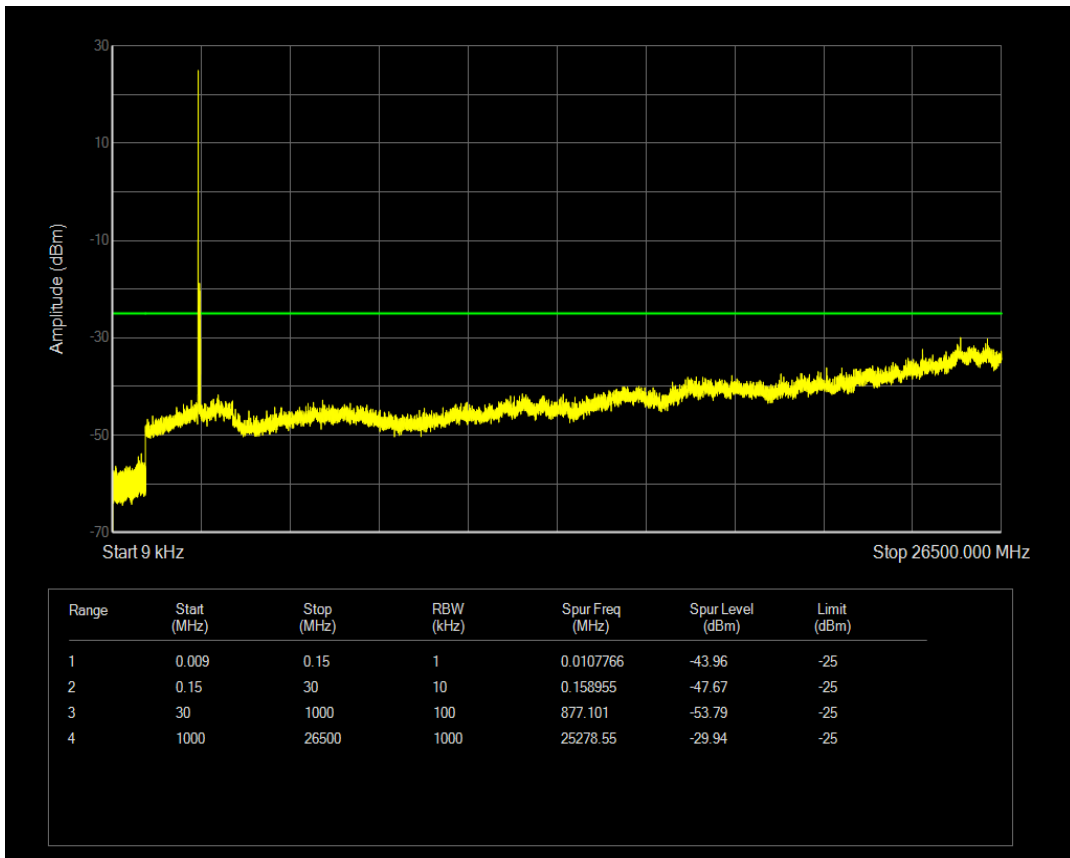

Band38 QPSK BW=5MHz Channel=37775 RB Size=1 Position=#0

Band38 QPSK BW=5MHz Channel=37775 RB Size=25 Position=#0