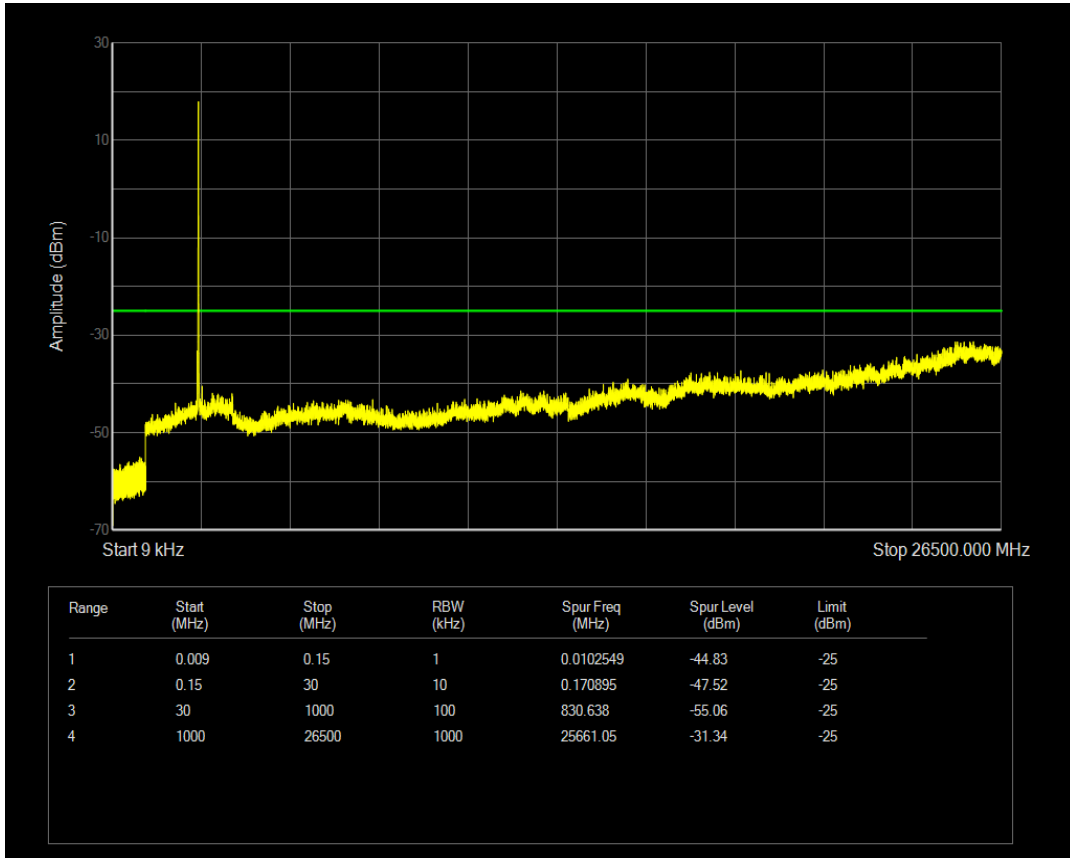

Band38 QPSK BW=10MHz Channel=37800 RB Size=1 Position=#0

Band38 QPSK BW=10MHz Channel=37800 RB Size=50 Position=#0

Band38 16QAM BW=10MHz Channel=37800 RB Size=1 Position=#0

Band38 16QAM BW=10MHz Channel=37800 RB Size=50 Position=#0

Band38 QPSK BW=10MHz Channel=38000 RB Size=1 Position=#0

Band38 QPSK BW=10MHz Channel=38000 RB Size=50 Position=#0

Band38 16QAM BW=10MHz Channel=38000 RB Size=1 Position=#0

Band38 16QAM BW=10MHz Channel=38000 RB Size=50 Position=#0