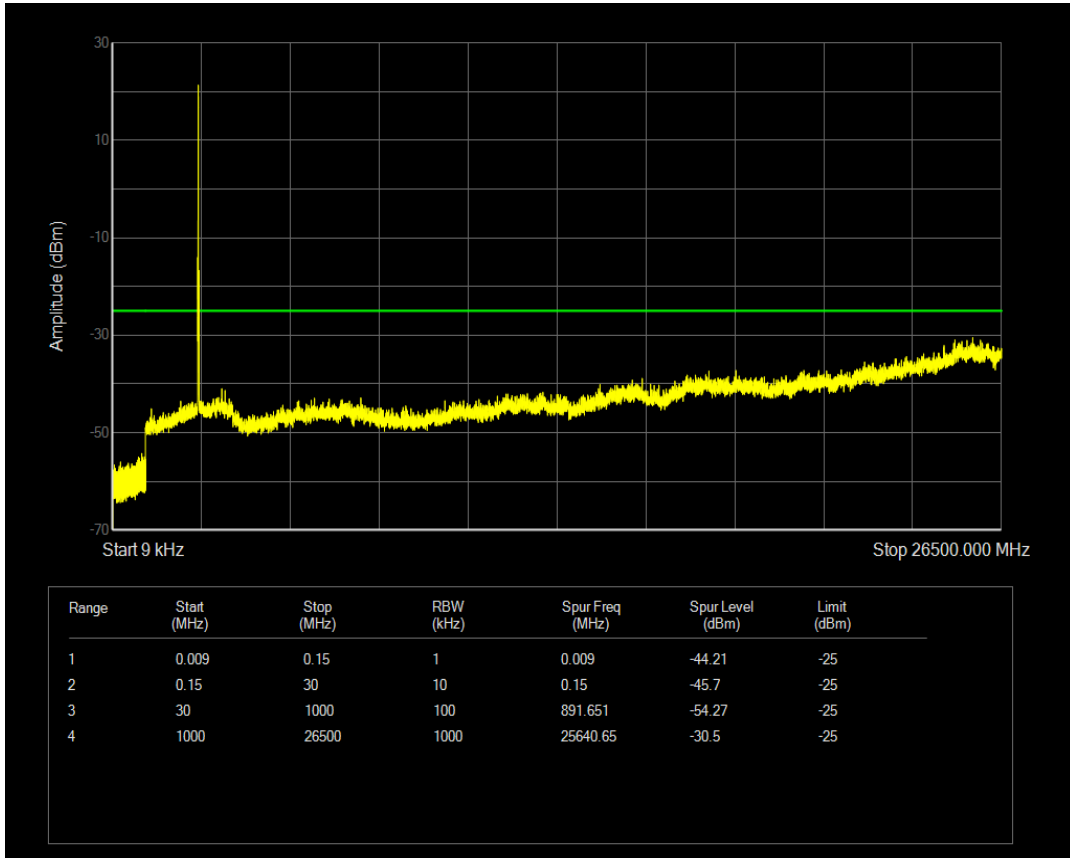

Band38 QPSK BW=5MHz Channel=37775 RB Size=25 Position=#0

Band38 16QAM BW=5MHz Channel=37775 RB Size=1 Position=#0