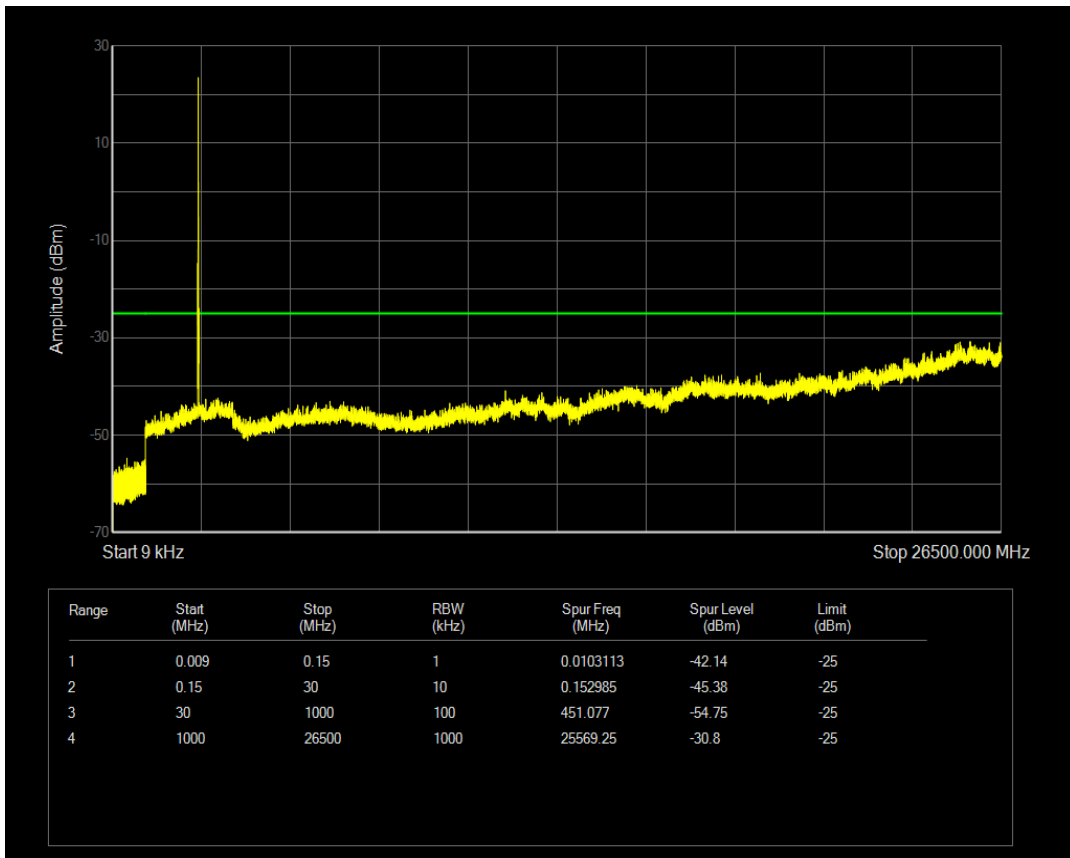

Band38 QPSK BW=5MHz Channel=38225 RB Size=1 Position=#0

Band38 QPSK BW=5MHz Channel=38225 RB Size=25 Position=#0

Band38 16QAM BW=5MHz Channel=38225 RB Size=1 Position=#0

Band38 16QAM BW=5MHz Channel=38225 RB Size=25 Position=#0

Band38 QPSK BW=10MHz Channel=37800 RB Size=1 Position=#0

Band38 QPSK BW=10MHz Channel=37800 RB Size=50 Position=#0

Band38 16QAM BW=10MHz Channel=37800 RB Size=1 Position=#0

Band38 16QAM BW=10MHz Channel=37800 RB Size=50 Position=#0