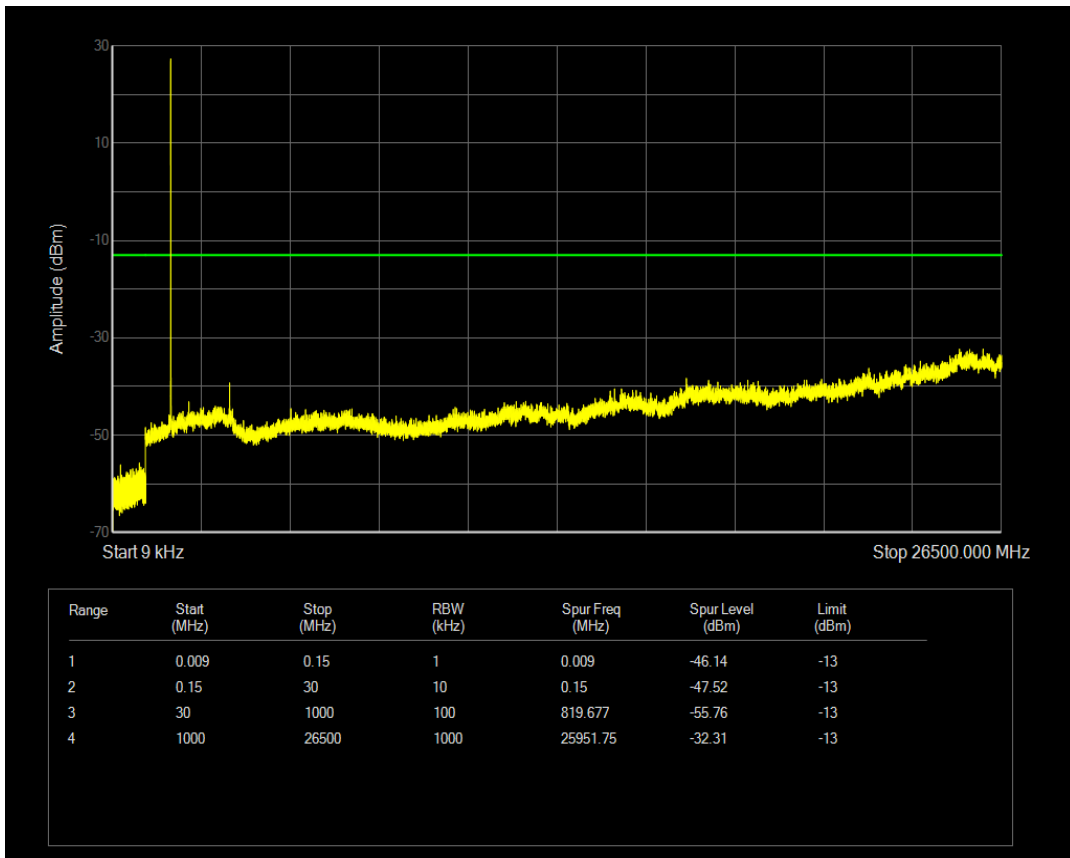

Band4 QPSK BW=1.4MHz Channel=20175 RB Size=1 Position=#0

Band4 QPSK BW=1.4MHz Channel=20175 RB Size=6 Position=#0

Band4 16QAM BW=1.4MHz Channel=20175 RB Size=1 Position=#0

Band4 16QAM BW=1.4MHz Channel=20175 RB Size=6 Position=#0

Band4 QPSK BW=1.4MHz Channel=20393 RB Size=1 Position=#0

Band4 QPSK BW=1.4MHz Channel=20393 RB Size=6 Position=#0

Band4 16QAM BW=1.4MHz Channel=20393 RB Size=1 Position=#0

Band4 16QAM BW=1.4MHz Channel=20393 RB Size=6 Position=#0