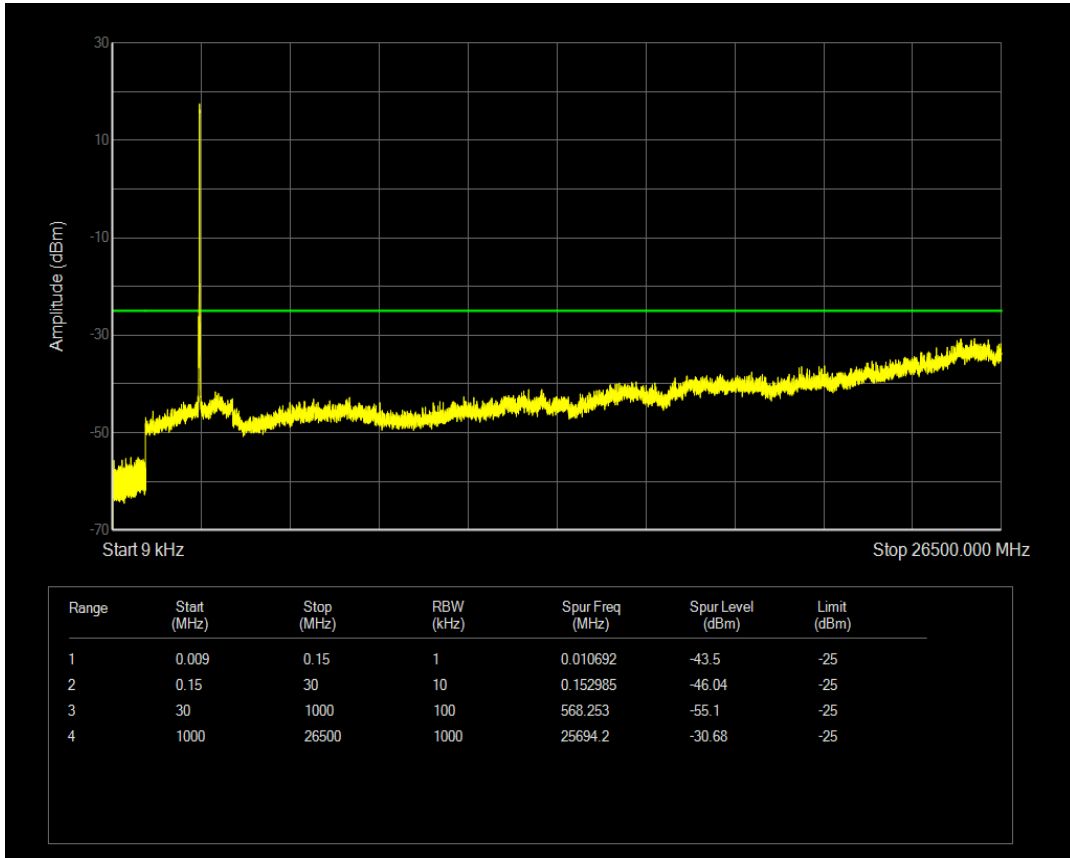

Band38 QPSK BW=15MHz Channel=38175 RB Size=1 Position=#0

Band38 QPSK BW=15MHz Channel=38175 RB Size=75 Position=#0

Band38 16QAM BW=15MHz Channel=38175 RB Size=1 Position=#0

Band38 16QAM BW=15MHz Channel=38175 RB Size=75 Position=#0

Band38 QPSK BW=20MHz Channel=37850 RB Size=1 Position=#0

Band38 QPSK BW=20MHz Channel=37850 RB Size=100 Position=#0

Band38 16QAM BW=20MHz Channel=37850 RB Size=1 Position=#0

Band38 16QAM BW=20MHz Channel=37850 RB Size=100 Position=#0