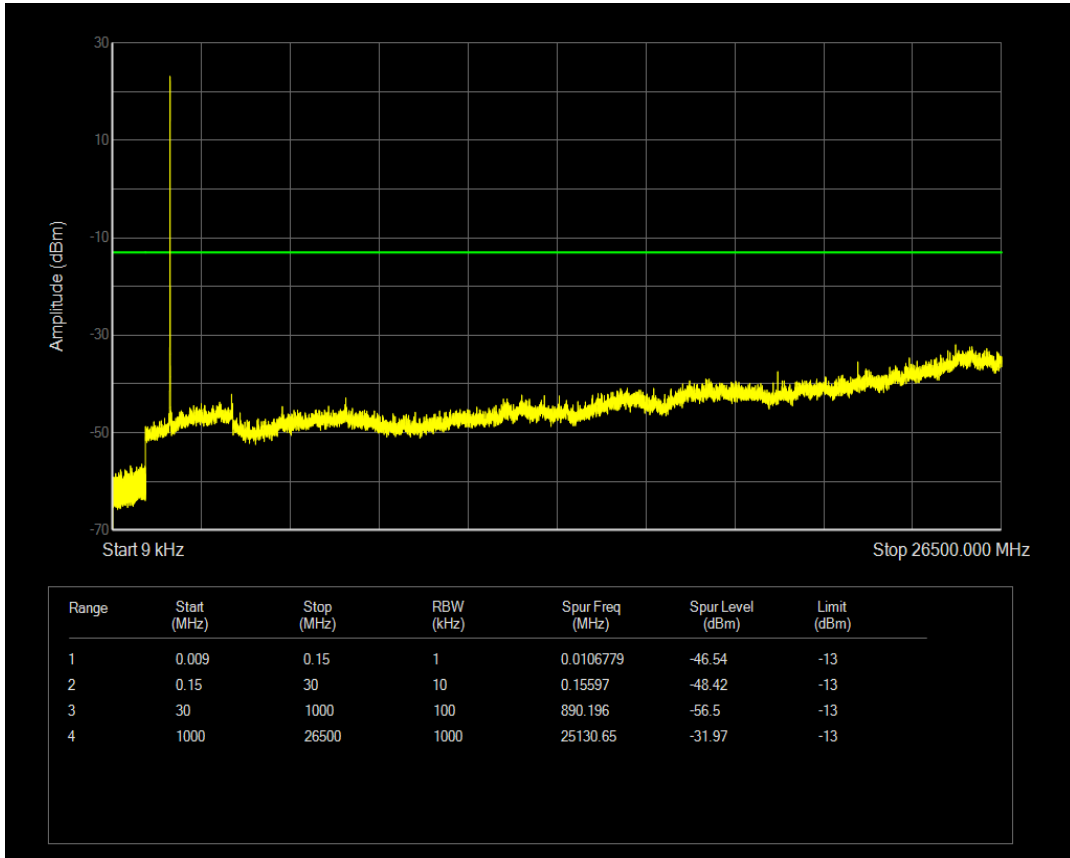

Band4 QPSK BW=3MHz Channel=20175 RB Size=1 Position=#0

Band4 QPSK BW=3MHz Channel=20175 RB Size=15 Position=#0

Band4 16QAM BW=3MHz Channel=20175 RB Size=1 Position=#0

Band4 16QAM BW=3MHz Channel=20175 RB Size=15 Position=#0