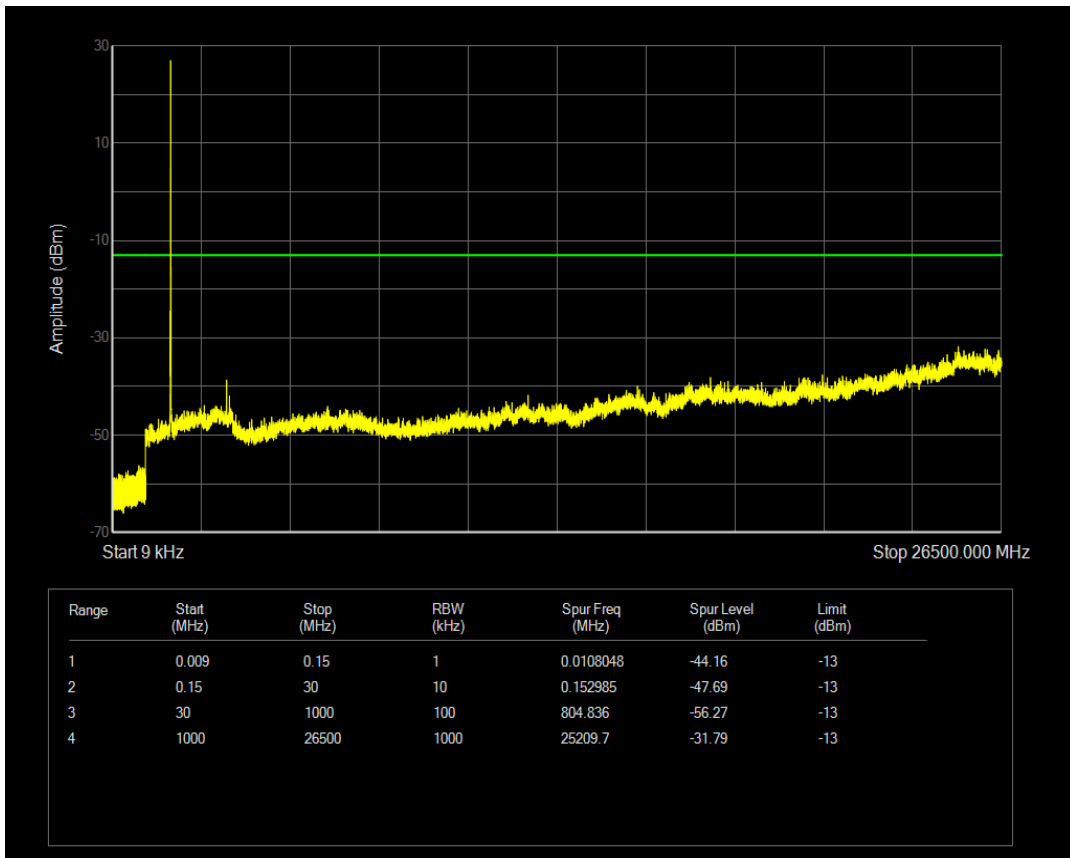

Band4 QPSK BW=5MHz Channel=19975 RB Size=1 Position=#0

Band4 QPSK BW=5MHz Channel=19975 RB Size=25 Position=#0

Band4 16QAM BW=5MHz Channel=19975 RB Size=1 Position=#0

Band4 16QAM BW=5MHz Channel=19975 RB Size=25 Position=#0

Band4 QPSK BW=5MHz Channel=20175 RB Size=1 Position=#0

Band4 QPSK BW=5MHz Channel=20175 RB Size=25 Position=#0

Band4 16QAM BW=5MHz Channel=20175 RB Size=1 Position=#0

Band4 16QAM BW=5MHz Channel=20175 RB Size=25 Position=#0

Band4 QPSK BW=5MHz Channel=20375 RB Size=1 Position=#0

Band4 QPSK BW=5MHz Channel=20375 RB Size=25 Position=#0

Band4 16QAM BW=5MHz Channel=20375 RB Size=1 Position=#0

Band4 16QAM BW=5MHz Channel=20375 RB Size=25 Position=#0