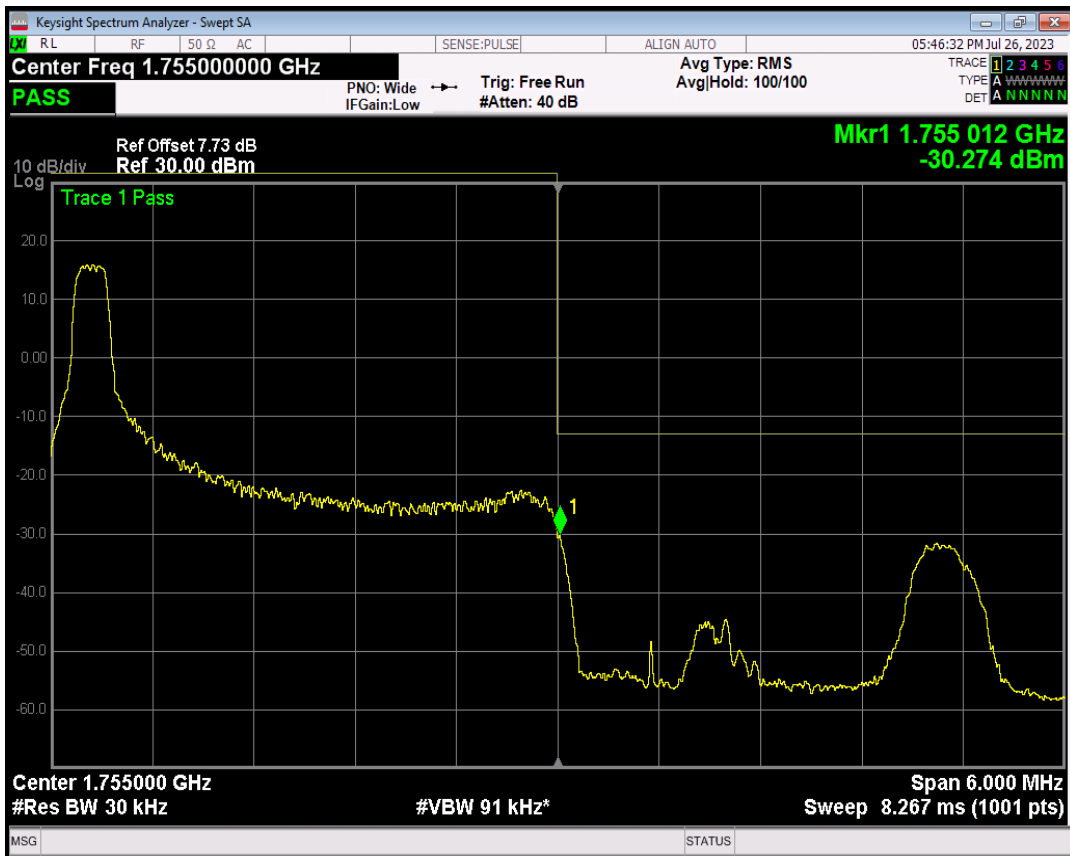

Band4 QPSK BW=3MHz Channel=20385 RB Size=1 Position=#0

Band4 QPSK BW=3MHz Channel=20385 RB Size=1 Position=#Max