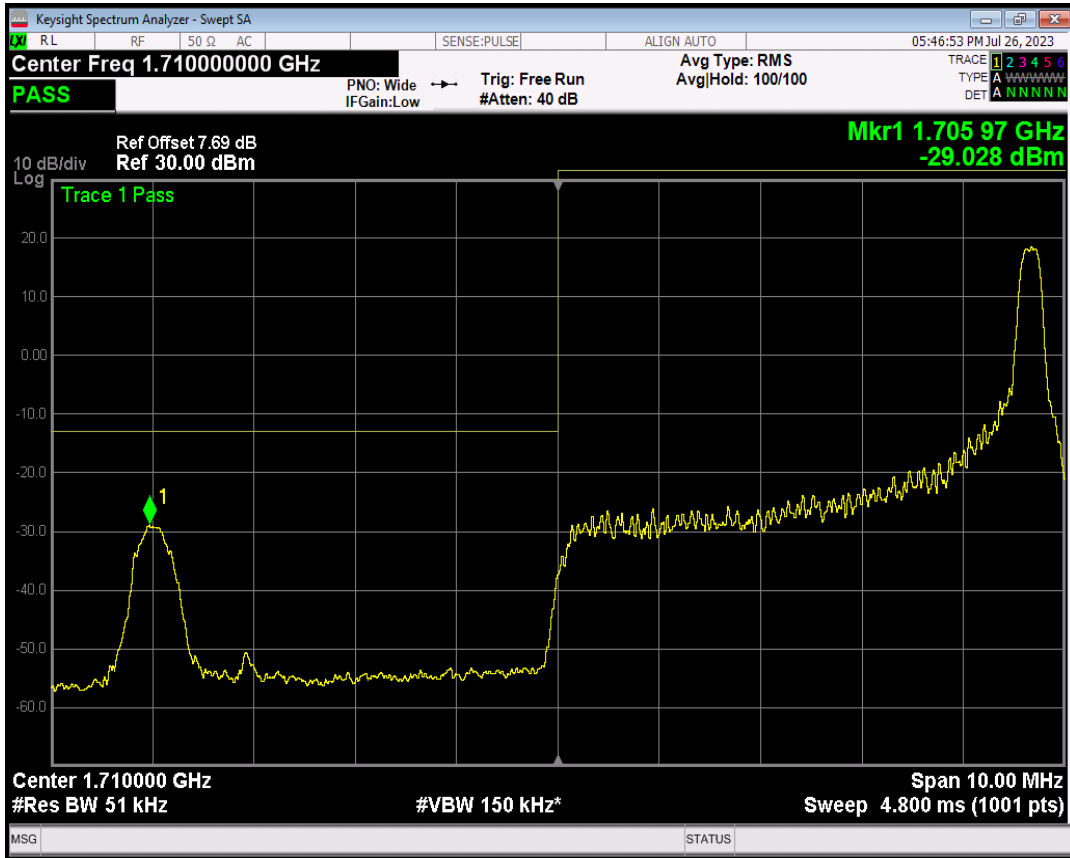

Band4 QPSK BW=5MHz Channel=19975 RB Size=1 Position=#Max

Band4 QPSK BW=5MHz Channel=19975 RB Size=25 Position=#0