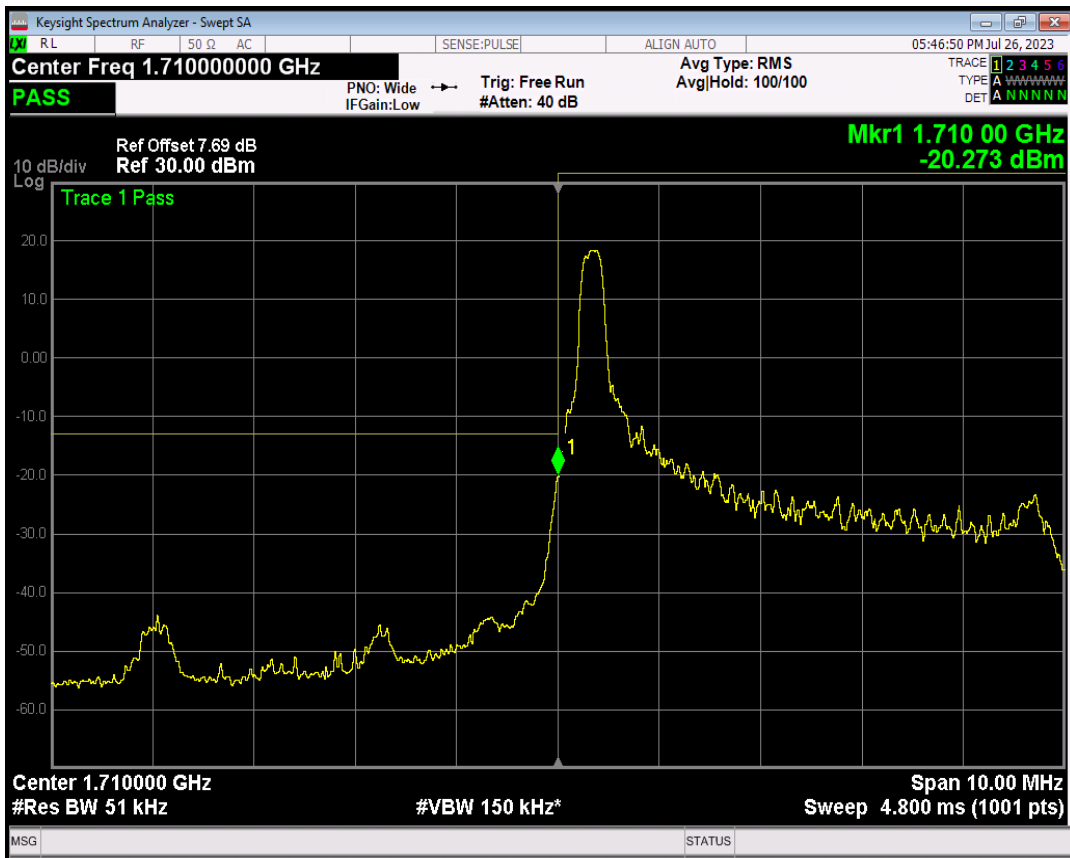

Band4 QPSK BW=5MHz Channel=19975 RB Size=1 Position=#0

Band4 QPSK BW=5MHz Channel=19975 RB Size=1 Position=#Max