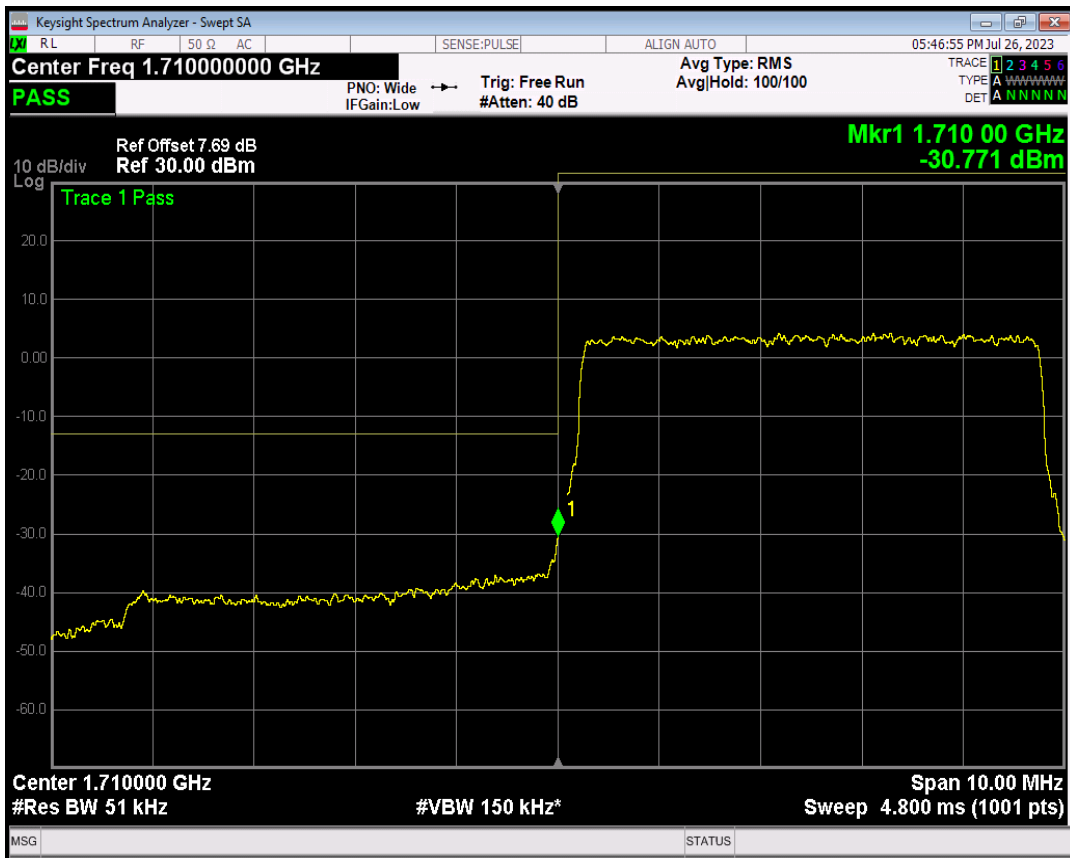

Band4 QPSK BW=3MHz Channel=20385 RB Size=15 Position=#0

Band4 16QAM BW=3MHz Channel=20385 RB Size=1 Position=#0

Band4 16QAM BW=3MHz Channel=20385 RB Size=1 Position=#Max

Band4 16QAM BW=3MHz Channel=20385 RB Size=15 Position=#0

Band4 QPSK BW=5MHz Channel=19975 RB Size=1 Position=#0

Band4 QPSK BW=5MHz Channel=19975 RB Size=1 Position=#Max

Band4 QPSK BW=5MHz Channel=19975 RB Size=25 Position=#0

Band4 16QAM BW=5MHz Channel=19975 RB Size=1 Position=#0