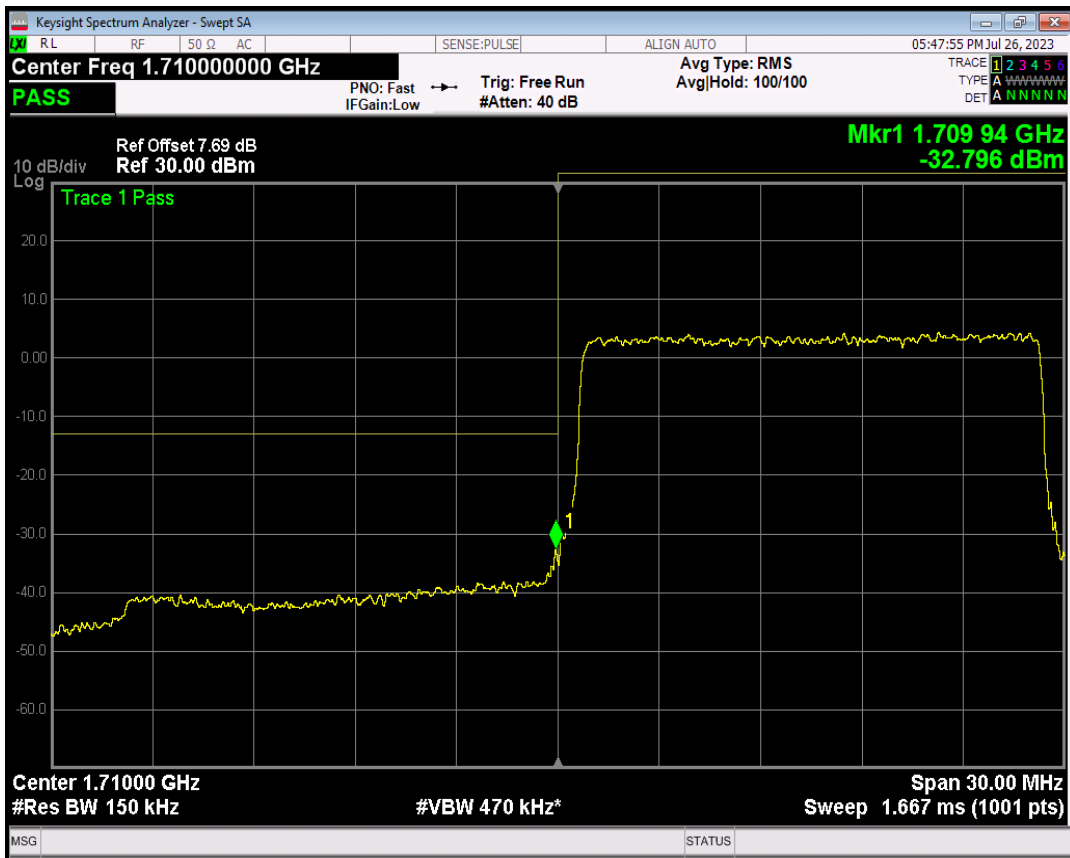

Band4 QPSK BW=15MHz Channel=20025 RB Size=75 Position=#0

Band4 16QAM BW=15MHz Channel=20025 RB Size=1 Position=#0