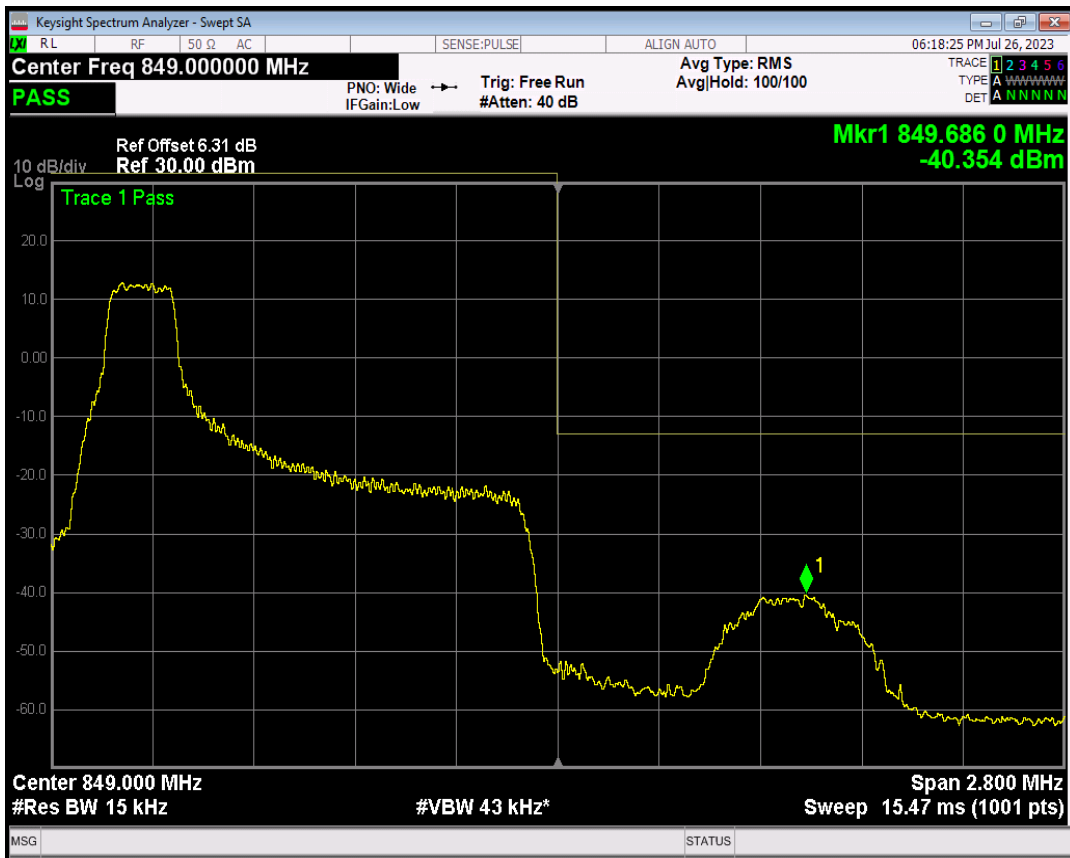

Band5 QPSK BW=1.4MHz Channel=20643 RB Size=1 Position=#0

Band5 QPSK BW=1.4MHz Channel=20643 RB Size=1 Position=#Max