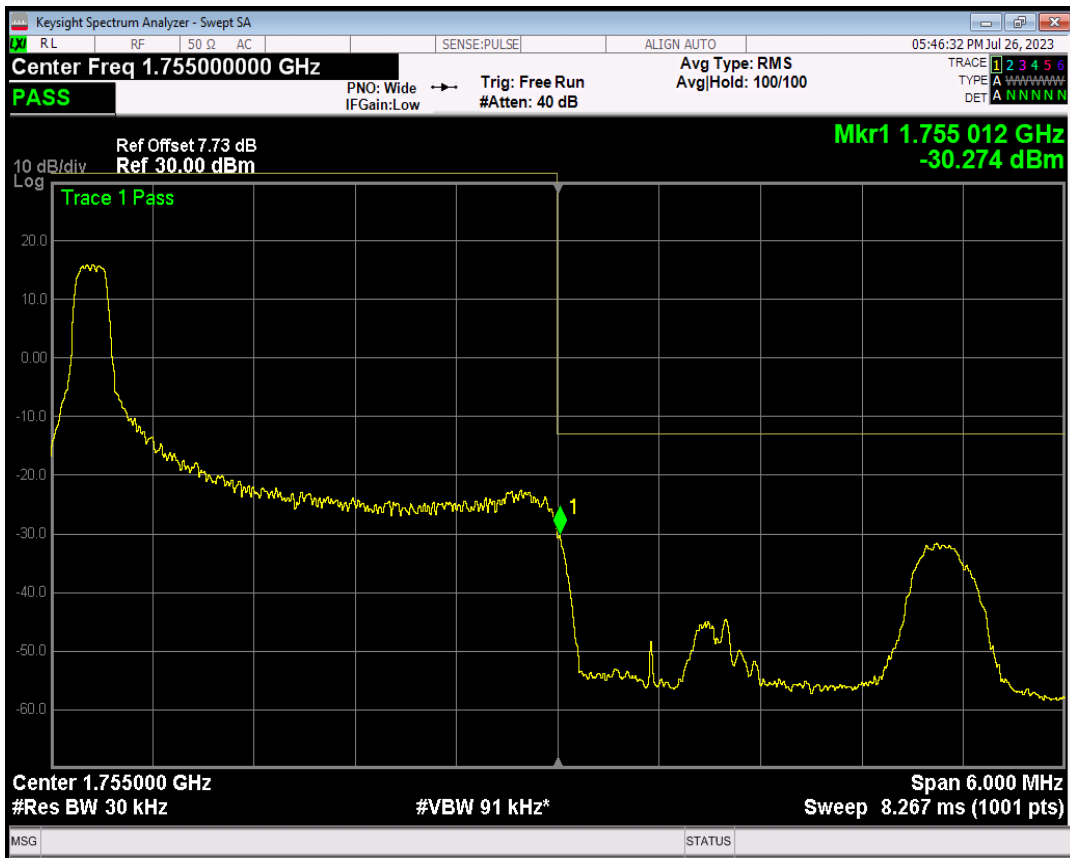

Band4 QPSK BW=3MHz Channel=20385 RB Size=1 Position=#0

Band4 QPSK BW=3MHz Channel=20385 RB Size=1 Position=#Max