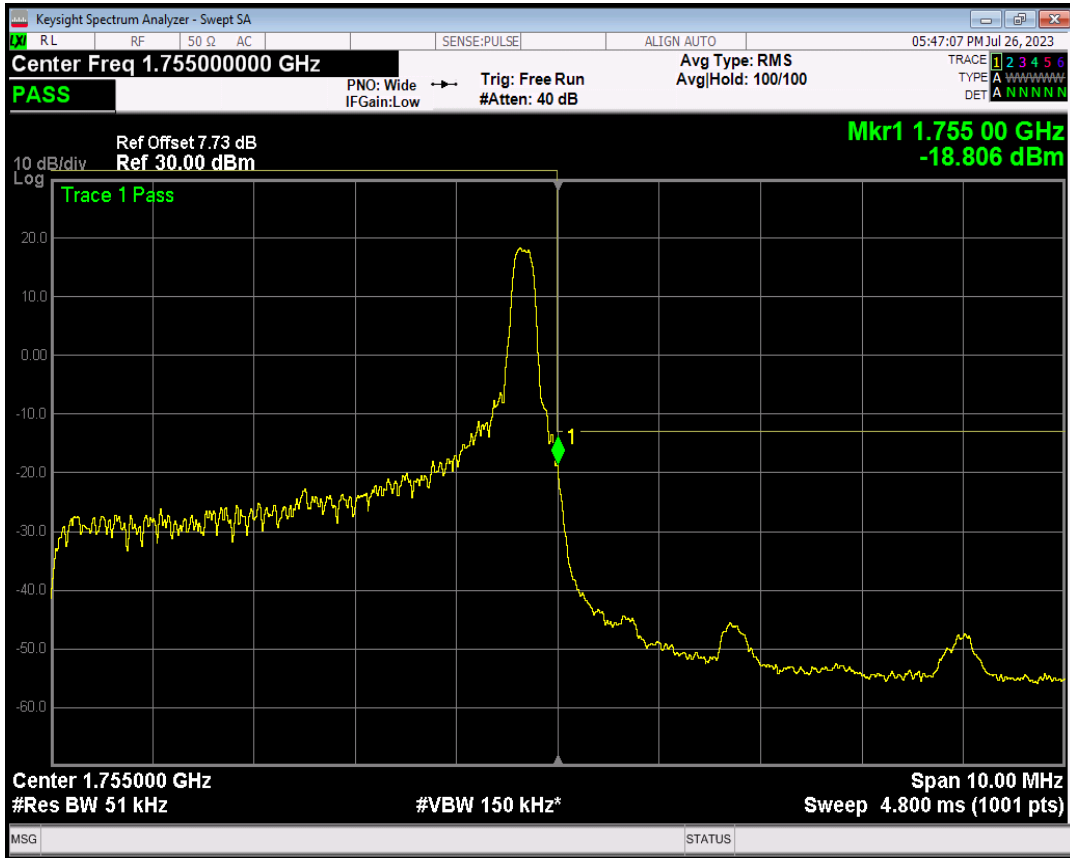

Band4 16QAM BW=5MHz Channel=19975 RB Size=1 Position=#Max

Band4 16QAM BW=5MHz Channel=19975 RB Size=25 Position=#0

Band4 QPSK BW=5MHz Channel=20375 RB Size=1 Position=#0

Band4 QPSK BW=5MHz Channel=20375 RB Size=1 Position=#Max