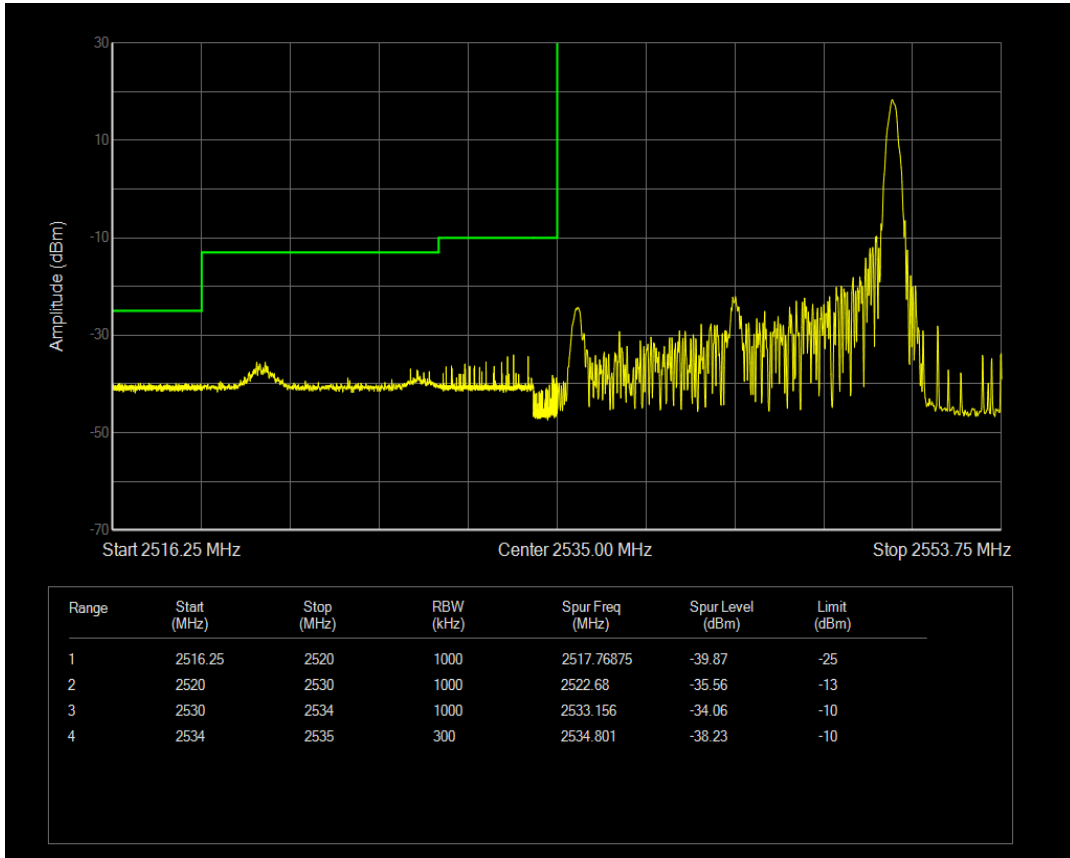

Band41(2535-2655) QPSK BW=15MHz Channel=40115 RB Size=1 Position=#Max

Band41(2535-2655) QPSK BW=15MHz Channel=40115 RB Size=75 Position=#0