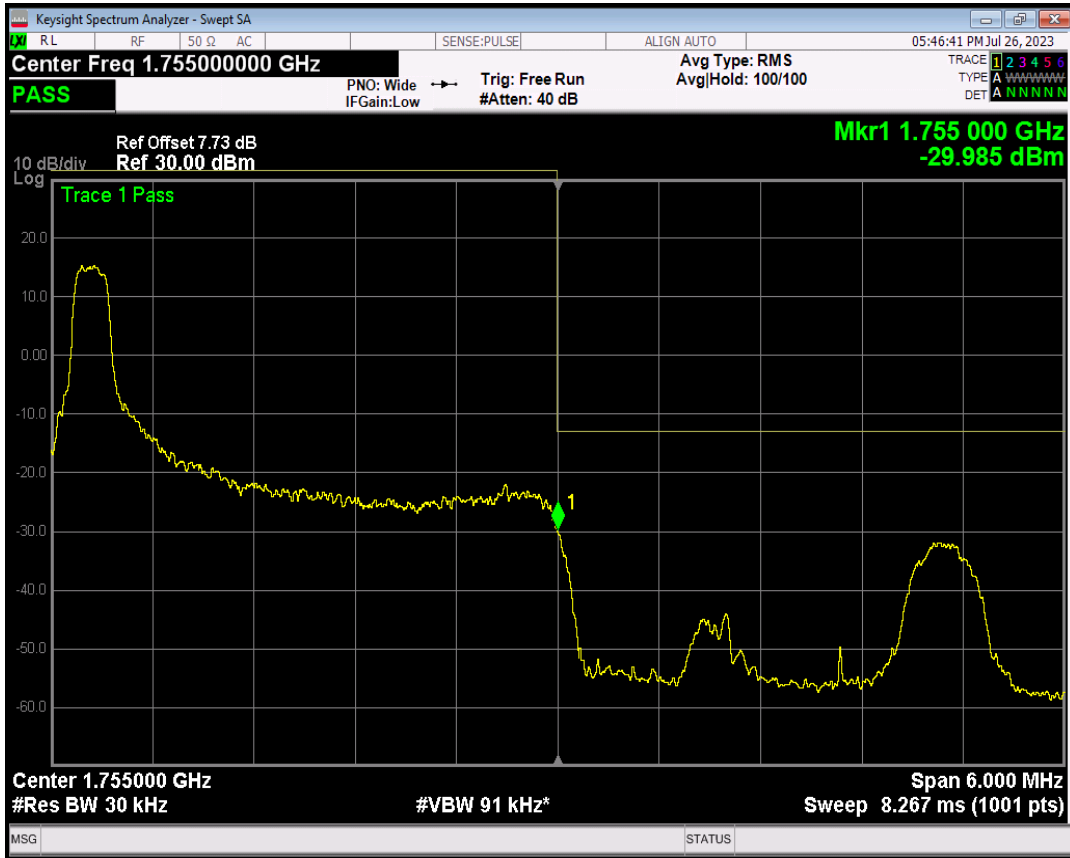

Band4 16QAM BW=3MHz Channel=20385 RB Size=1 Position=#0

Band4 16QAM BW=3MHz Channel=20385 RB Size=1 Position=#Max