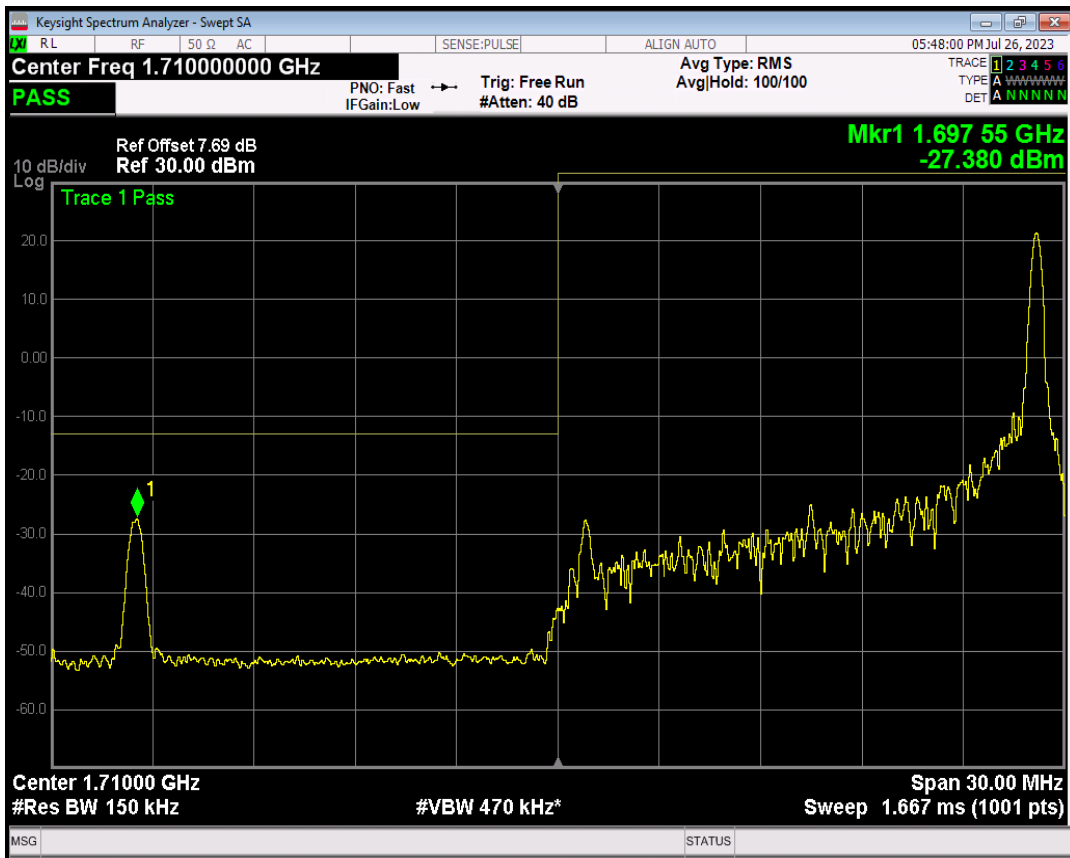

Band4 16QAM BW=15MHz Channel=20025 RB Size=1 Position=#Max

Band4 16QAM BW=15MHz Channel=20025 RB Size=75 Position=#0