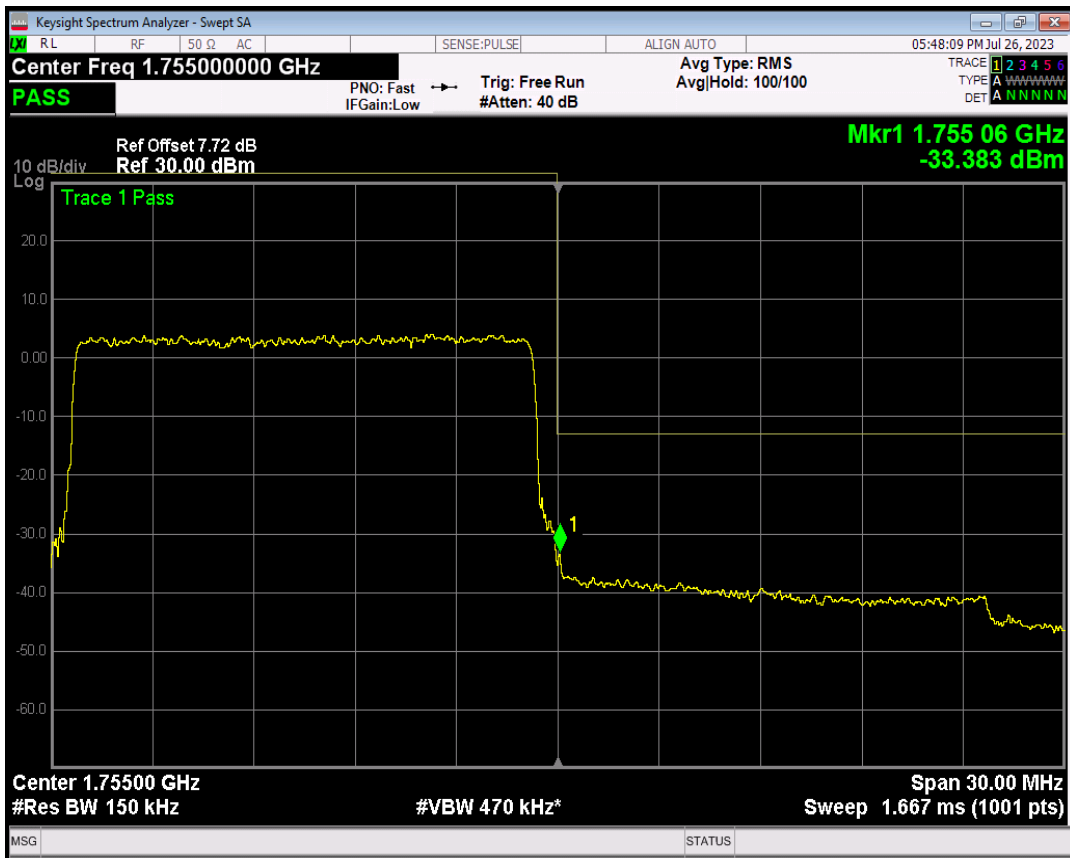

Band4 QPSK BW=15MHz Channel=20325 RB Size=75 Position=#0

Band4 16QAM BW=15MHz Channel=20325 RB Size=1 Position=#0