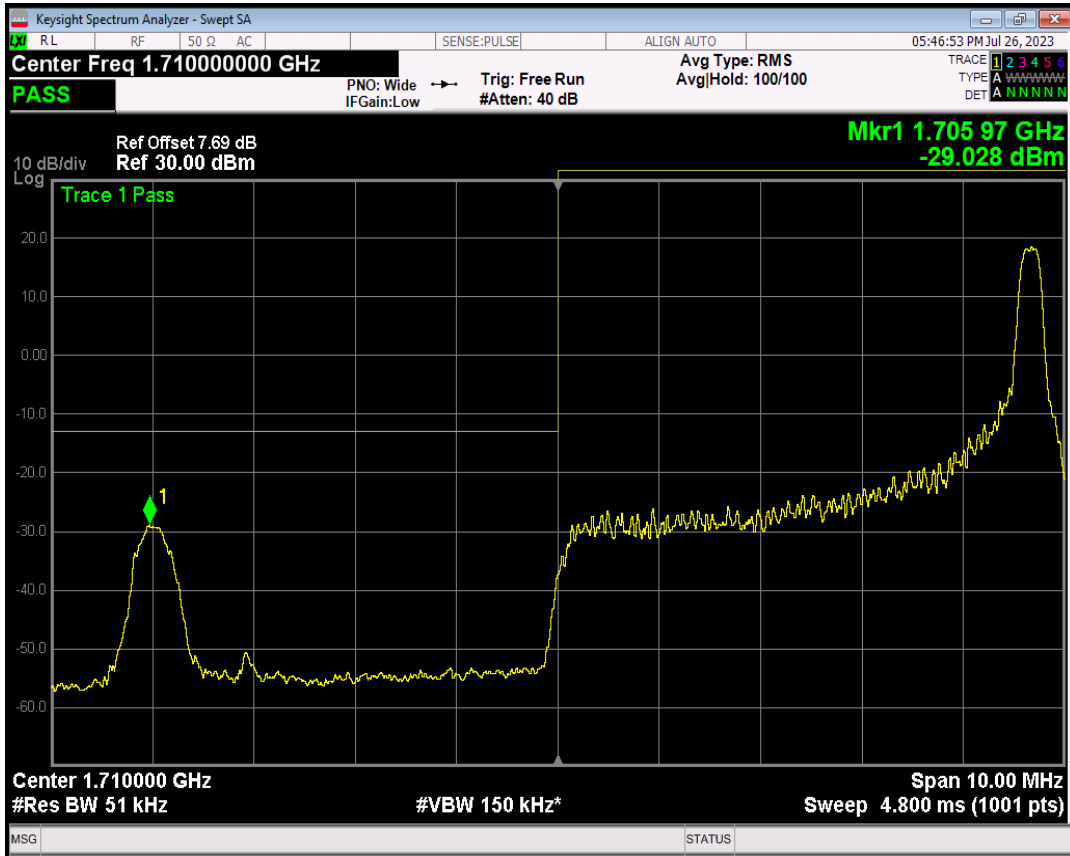

Band4 QPSK BW=5MHz Channel=19975 RB Size=1 Position=#Max

Band4 QPSK BW=5MHz Channel=19975 RB Size=25 Position=#0