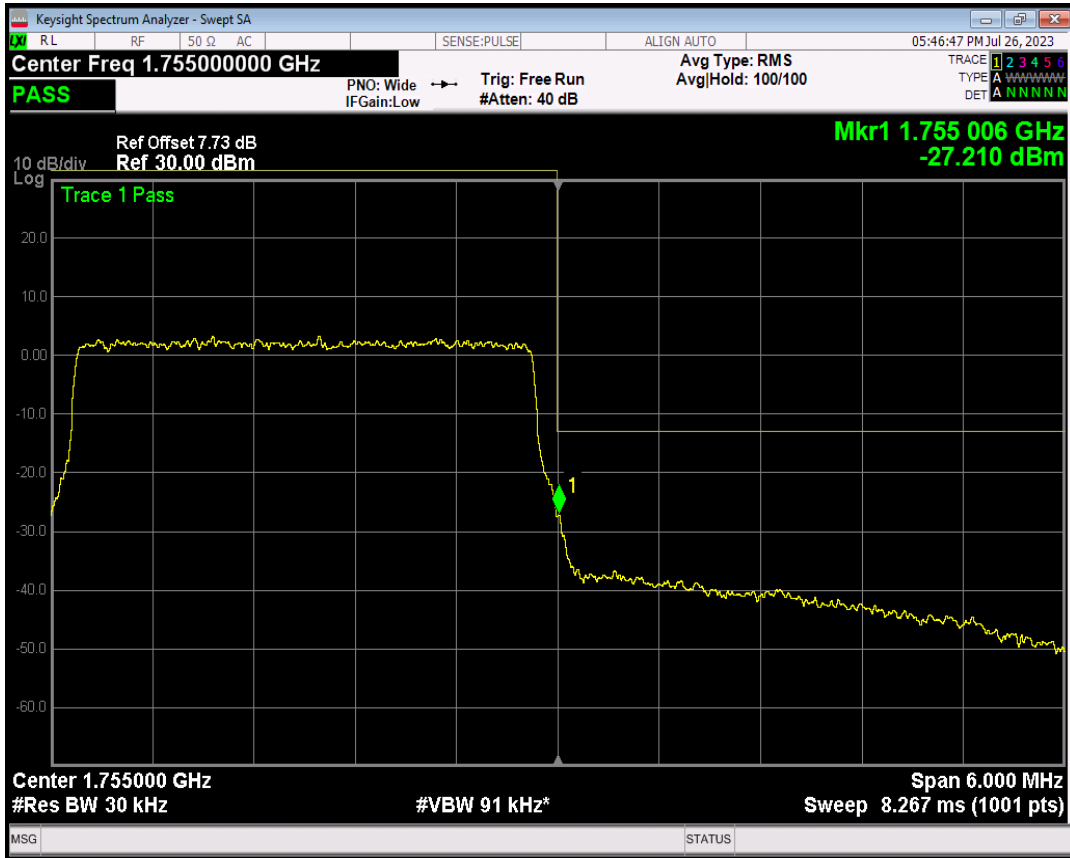

Band4 QPSK BW=3MHz Channel=20385 RB Size=15 Position=#0

Band4 16QAM BW=3MHz Channel=20385 RB Size=1 Position=#0

Band4 16QAM BW=3MHz Channel=20385 RB Size=1 Position=#Max

Band4 16QAM BW=3MHz Channel=20385 RB Size=15 Position=#0

Band4 QPSK BW=5MHz Channel=19975 RB Size=1 Position=#0

Band4 QPSK BW=5MHz Channel=19975 RB Size=1 Position=#Max

Band4 QPSK BW=5MHz Channel=19975 RB Size=25 Position=#0

Band4 16QAM BW=5MHz Channel=19975 RB Size=1 Position=#0