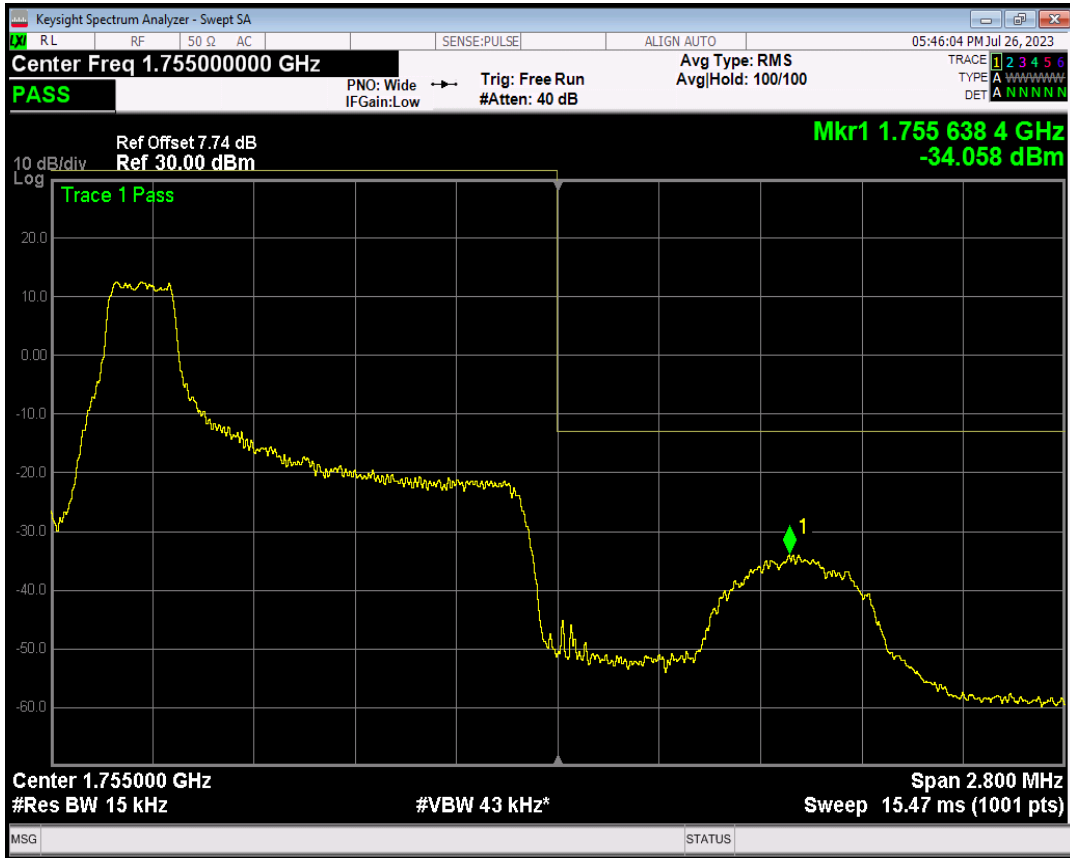

Band4 QPSK BW=1.4MHz Channel=20393 RB Size=6 Position=#0

Band4 16QAM BW=1.4MHz Channel=20393 RB Size=1 Position=#0

Band4 16QAM BW=1.4MHz Channel=20393 RB Size=1 Position=#Max

Band4 16QAM BW=1.4MHz Channel=20393 RB Size=6 Position=#0