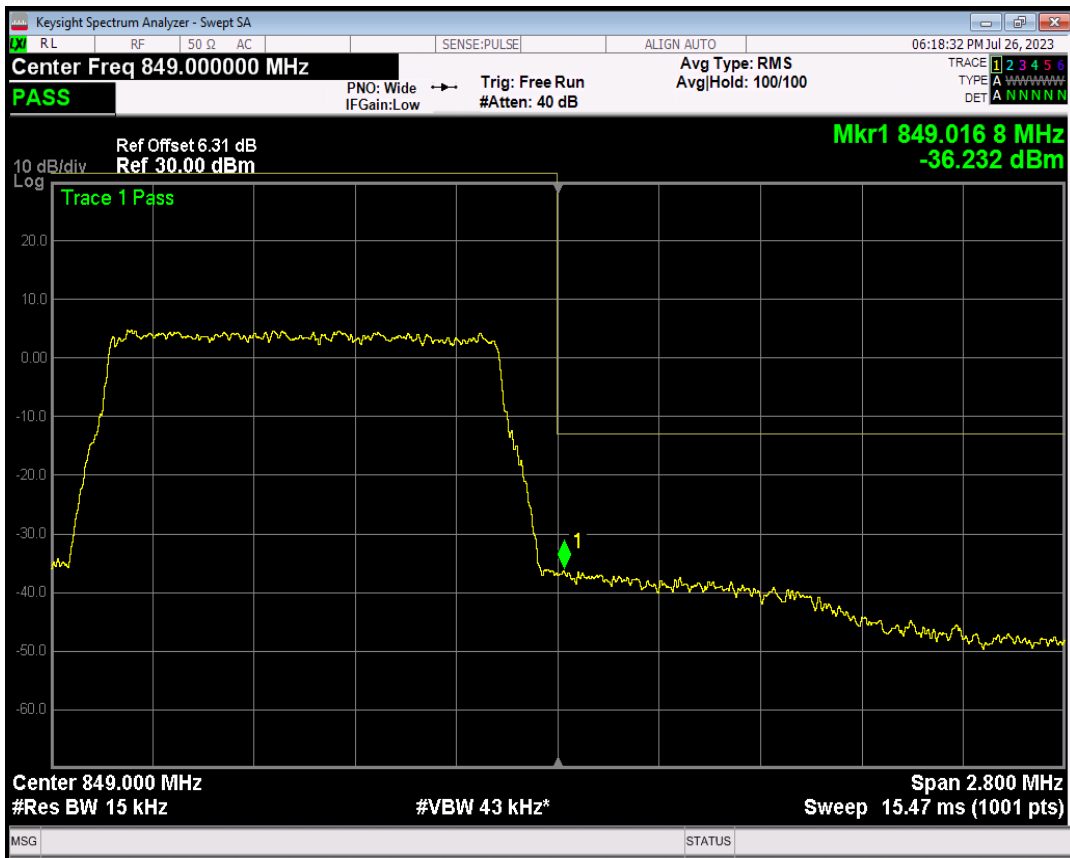

Band5 QPSK BW=1.4MHz Channel=20643 RB Size=6 Position=#0

Band5 16QAM BW=1.4MHz Channel=20643 RB Size=1 Position=#0