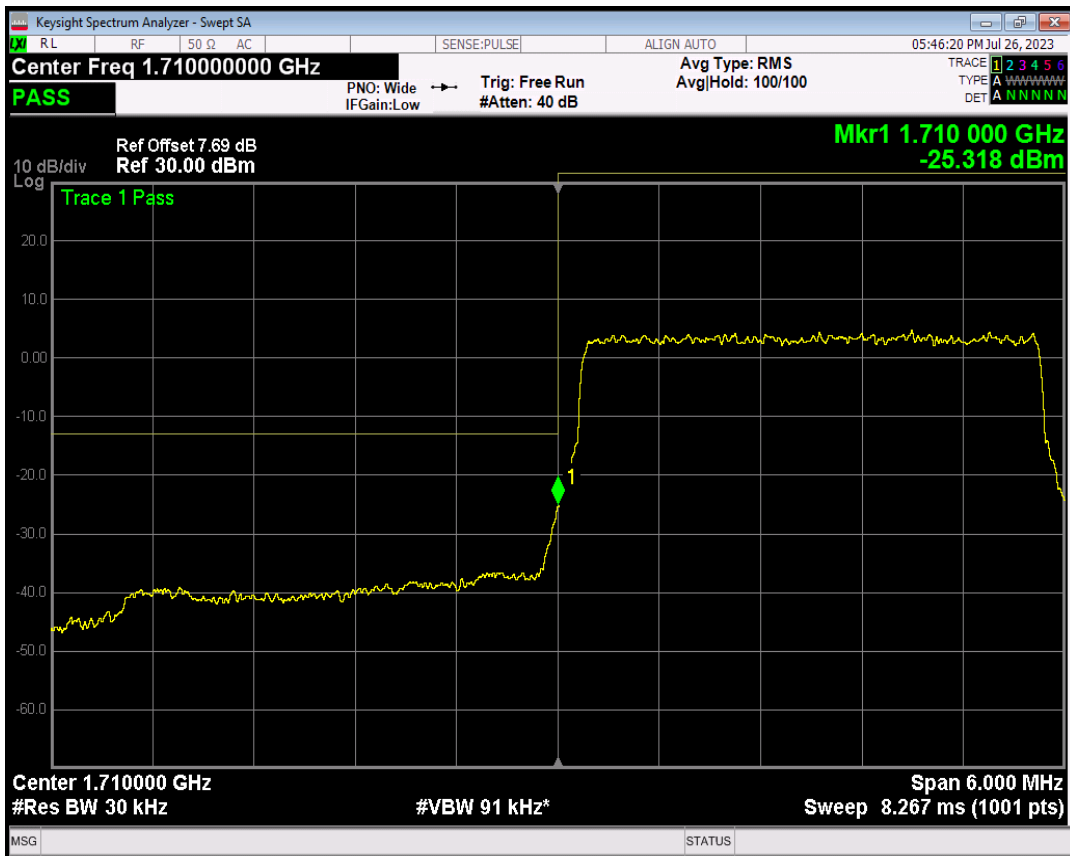

Band4 QPSK BW=3MHz Channel=19965 RB Size=15 Position=#0

Band4 16QAM BW=3MHz Channel=19965 RB Size=1 Position=#0