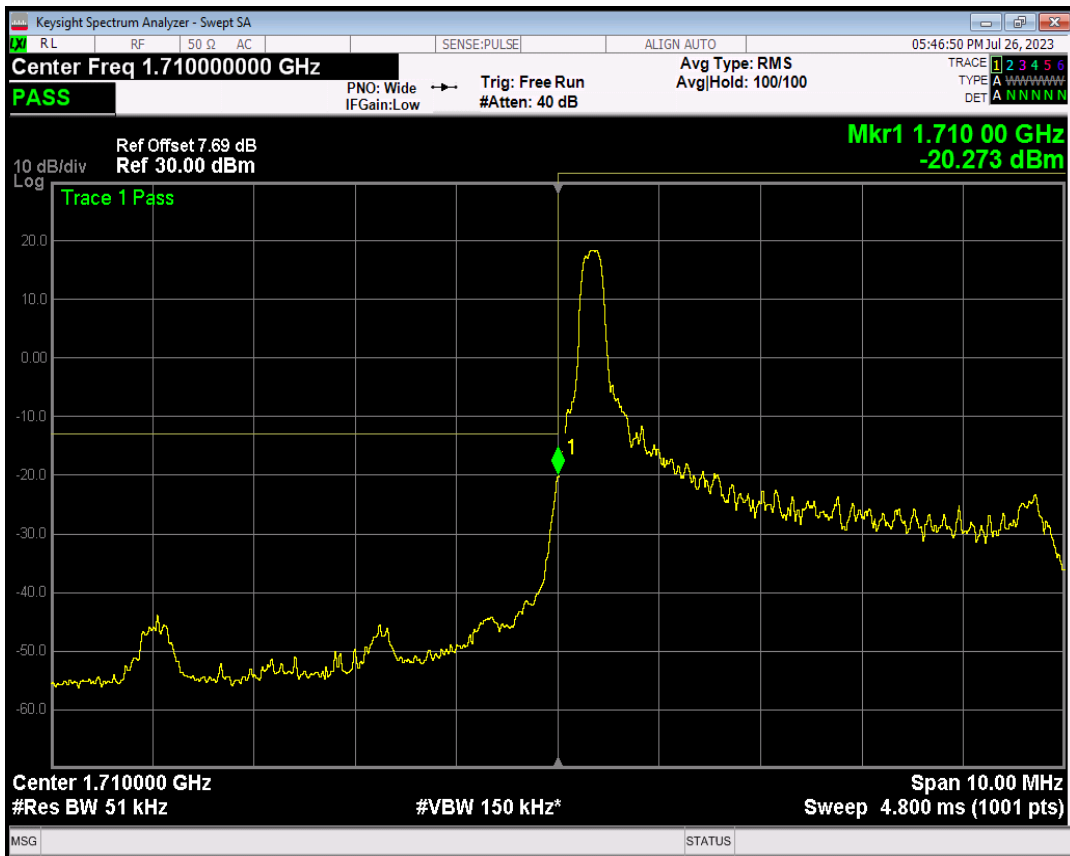

Band4 QPSK BW=5MHz Channel=19975 RB Size=1 Position=#0

Band4 QPSK BW=5MHz Channel=19975 RB Size=1 Position=#Max