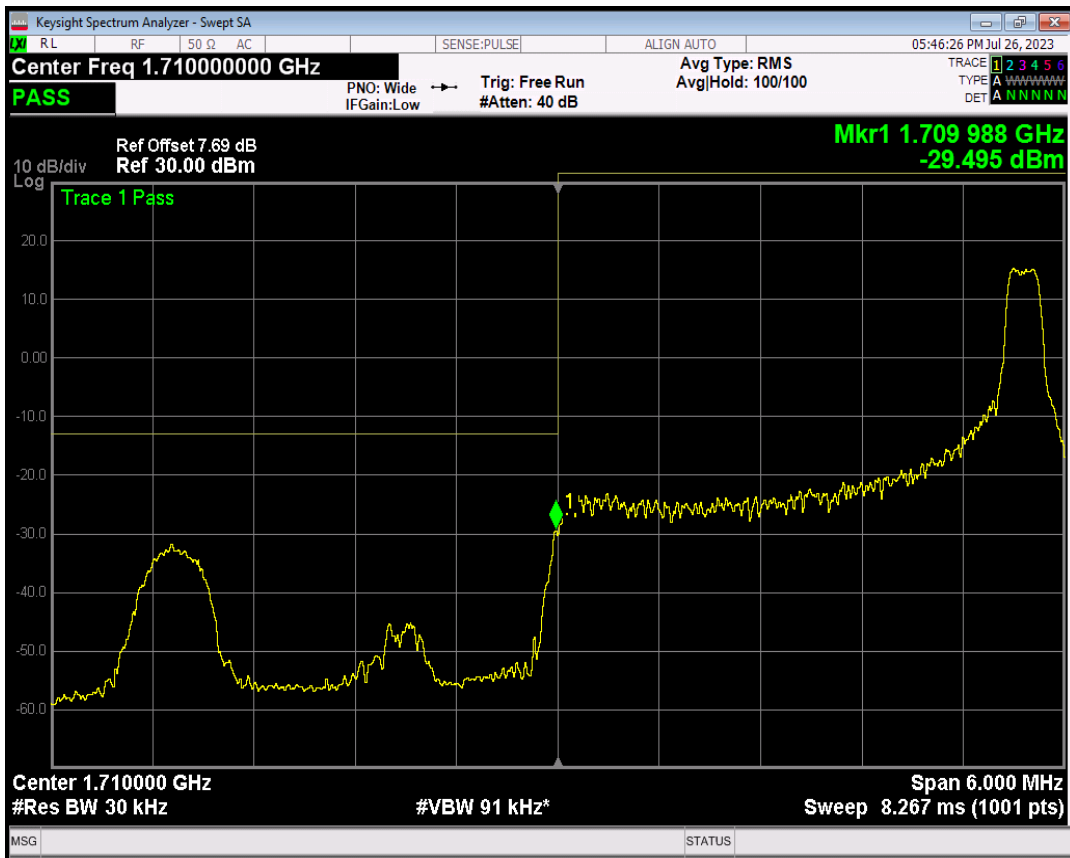

Band4 16QAM BW=3MHz Channel=19965 RB Size=1 Position=#Max

Band4 16QAM BW=3MHz Channel=19965 RB Size=15 Position=#0