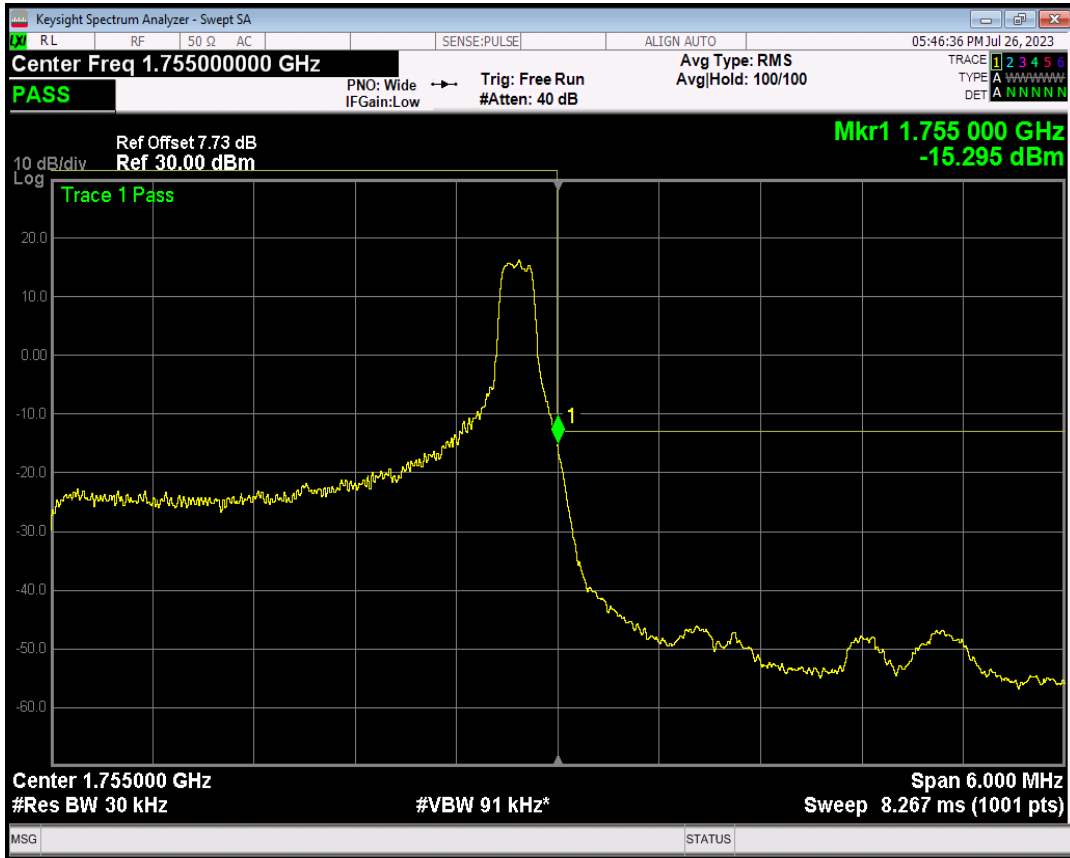

Band4 16QAM BW=3MHz Channel=19965 RB Size=1 Position=#Max

Band4 16QAM BW=3MHz Channel=19965 RB Size=15 Position=#0

Band4 QPSK BW=3MHz Channel=20385 RB Size=1 Position=#0

Band4 QPSK BW=3MHz Channel=20385 RB Size=1 Position=#Max