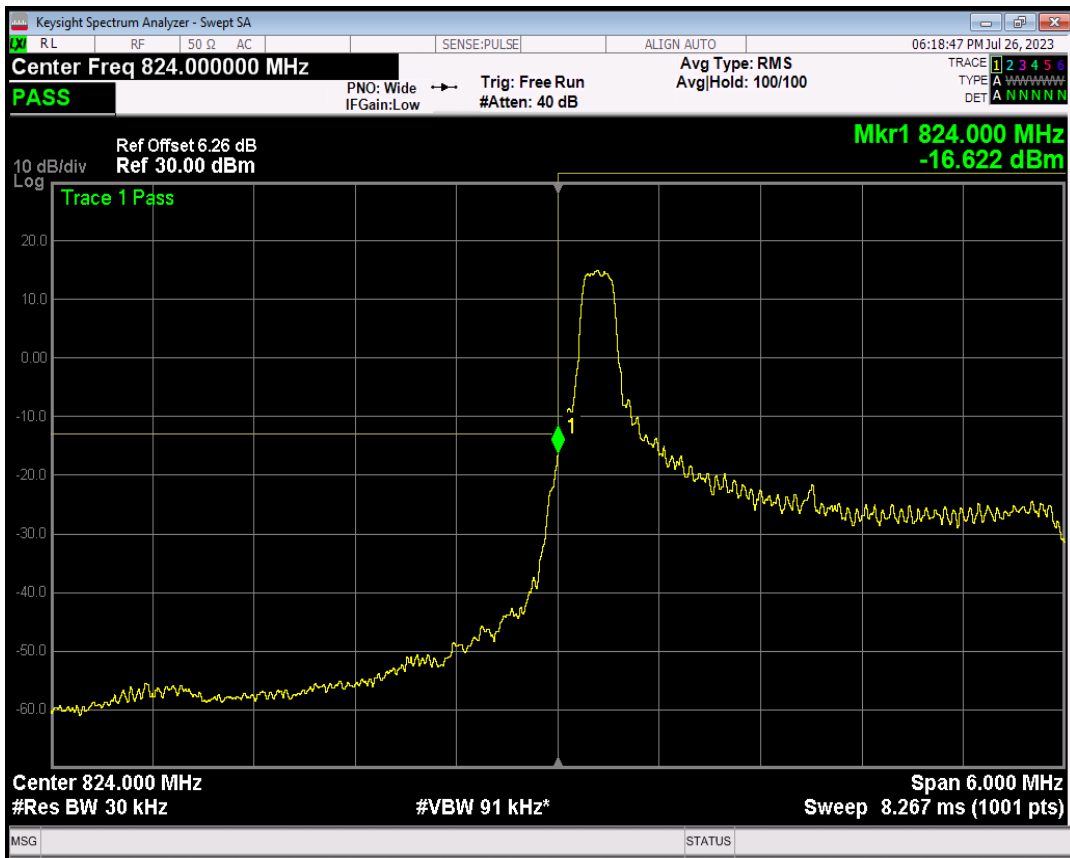

Band5 QPSK BW=3MHz Channel=20415 RB Size=1 Position=#0

Band5 QPSK BW=3MHz Channel=20415 RB Size=1 Position=#Max