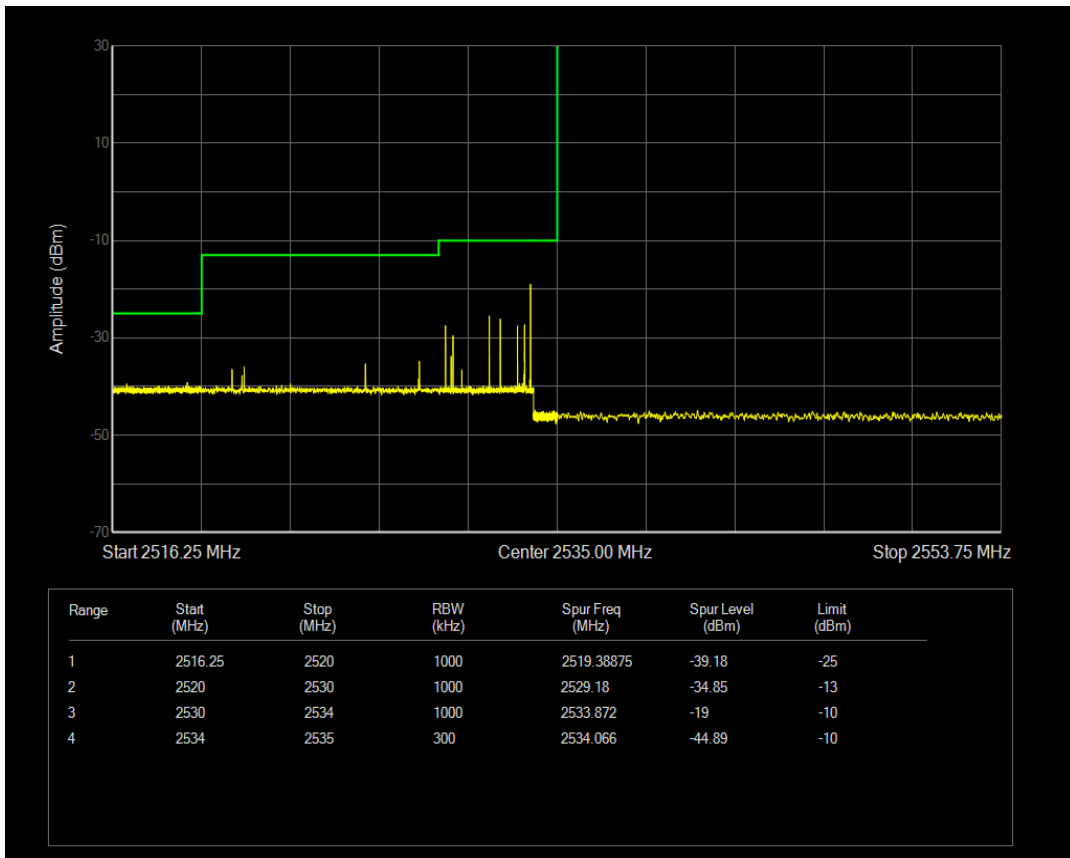

Band41(2535-2655) QPSK BW=15MHz Channel=40115 RB Size=75 Position=#0

Band41(2535-2655) 16QAM BW=15MHz Channel=40115 RB Size=1 Position=#0