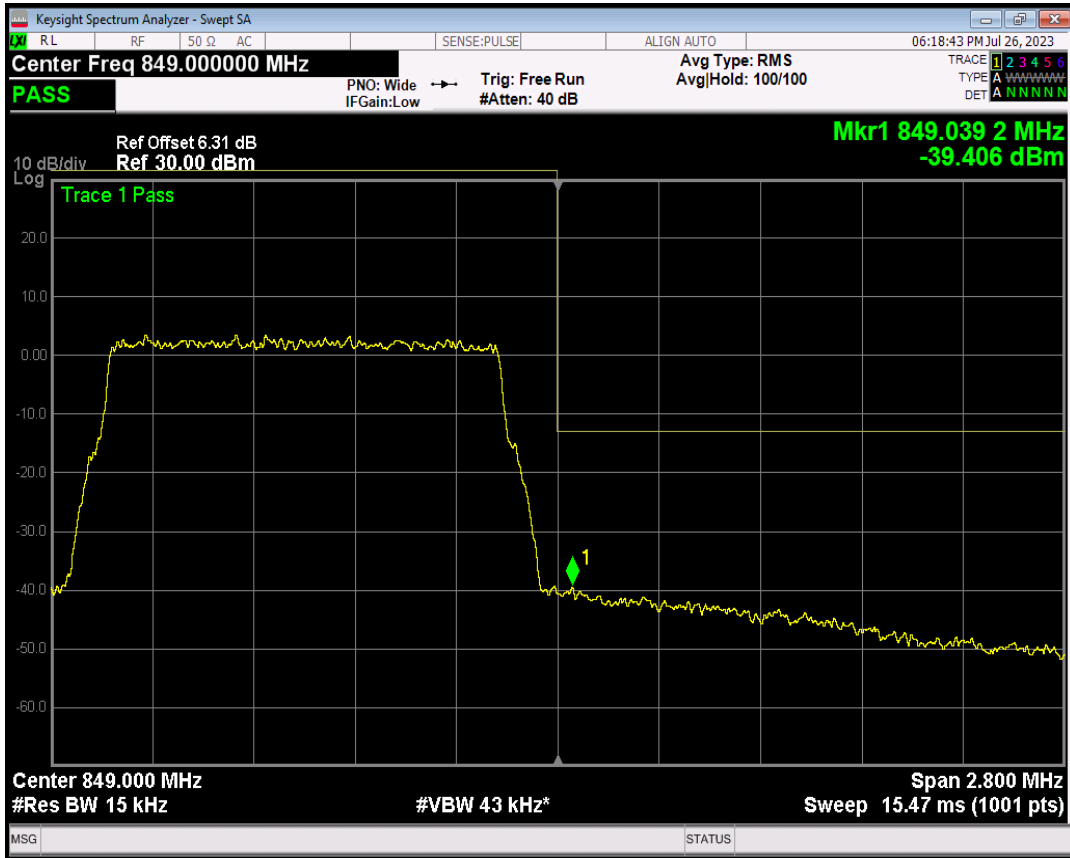

Band5 QPSK BW=1.4MHz Channel=20643 RB Size=6 Position=#0

Band5 16QAM BW=1.4MHz Channel=20643 RB Size=1 Position=#0

Band5 16QAM BW=1.4MHz Channel=20643 RB Size=1 Position=#Max

Band5 16QAM BW=1.4MHz Channel=20643 RB Size=6 Position=#0