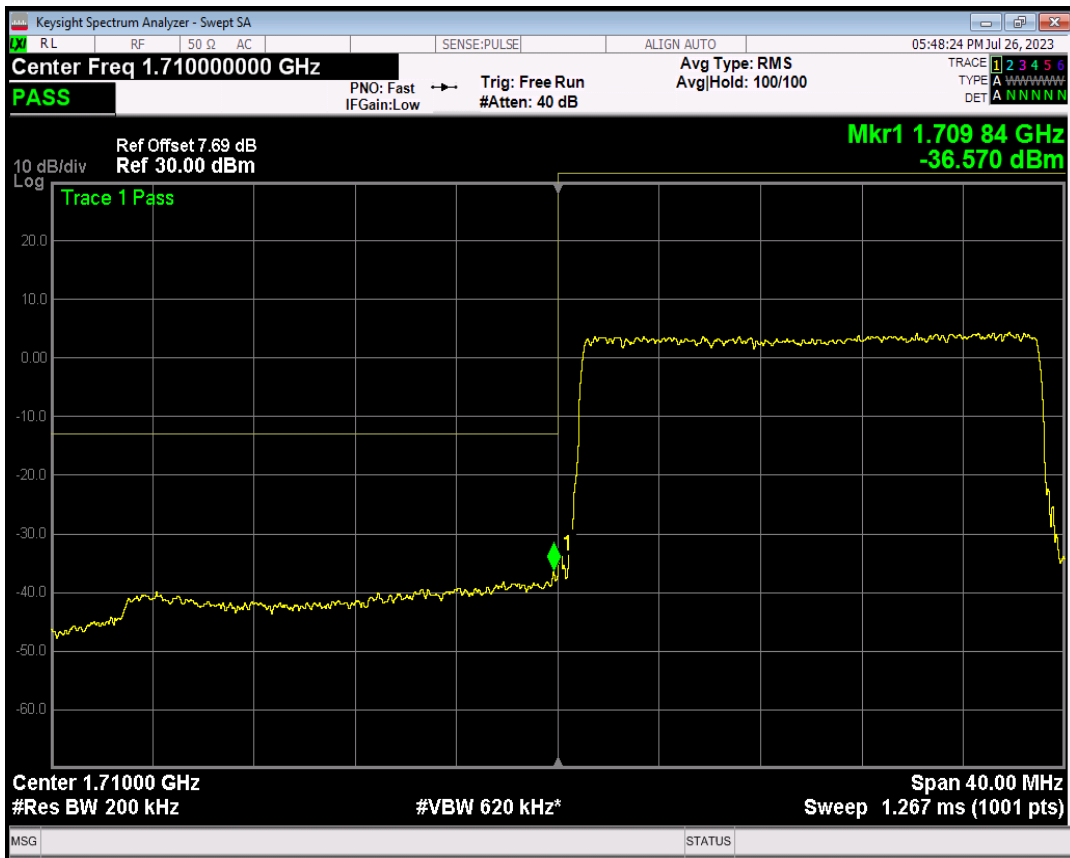

Band4 QPSK BW=20MHz Channel=20050 RB Size=100 Position=#0

Band4 16QAM BW=20MHz Channel=20050 RB Size=1 Position=#0