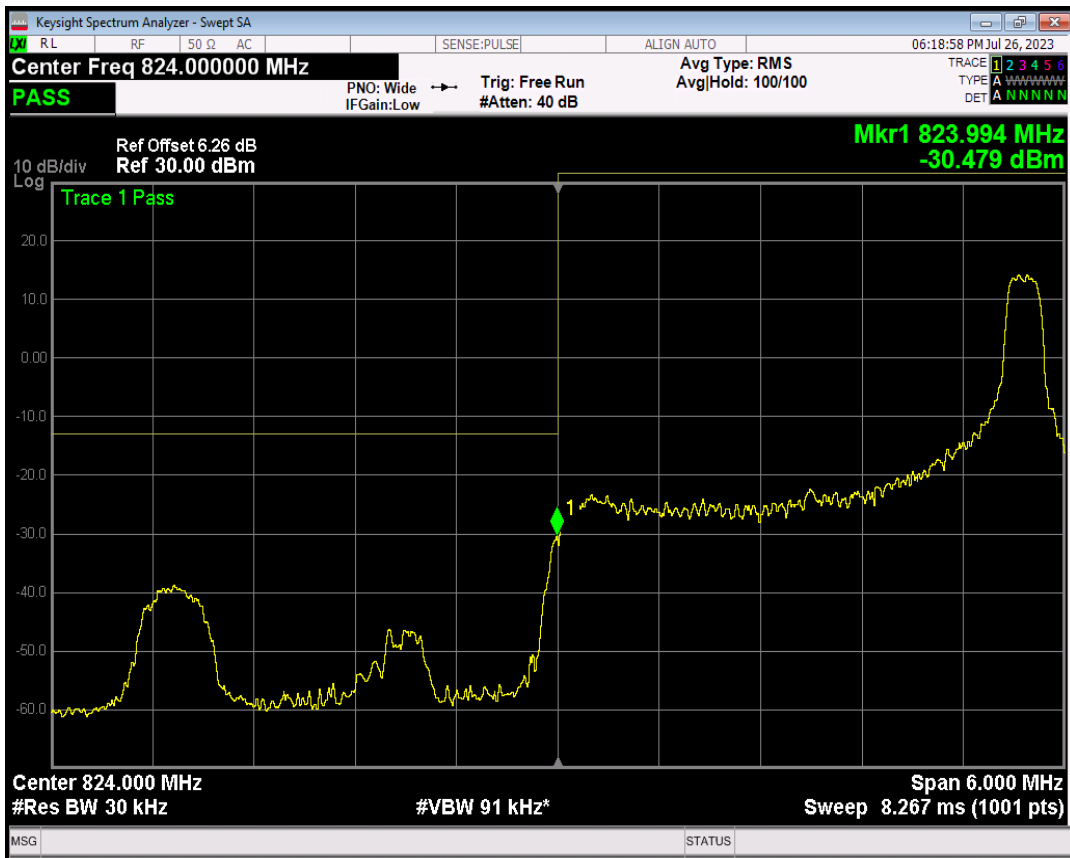

Band5 16QAM BW=3MHz Channel=20415 RB Size=1 Position=#Max

Band5 16QAM BW=3MHz Channel=20415 RB Size=15 Position=#0