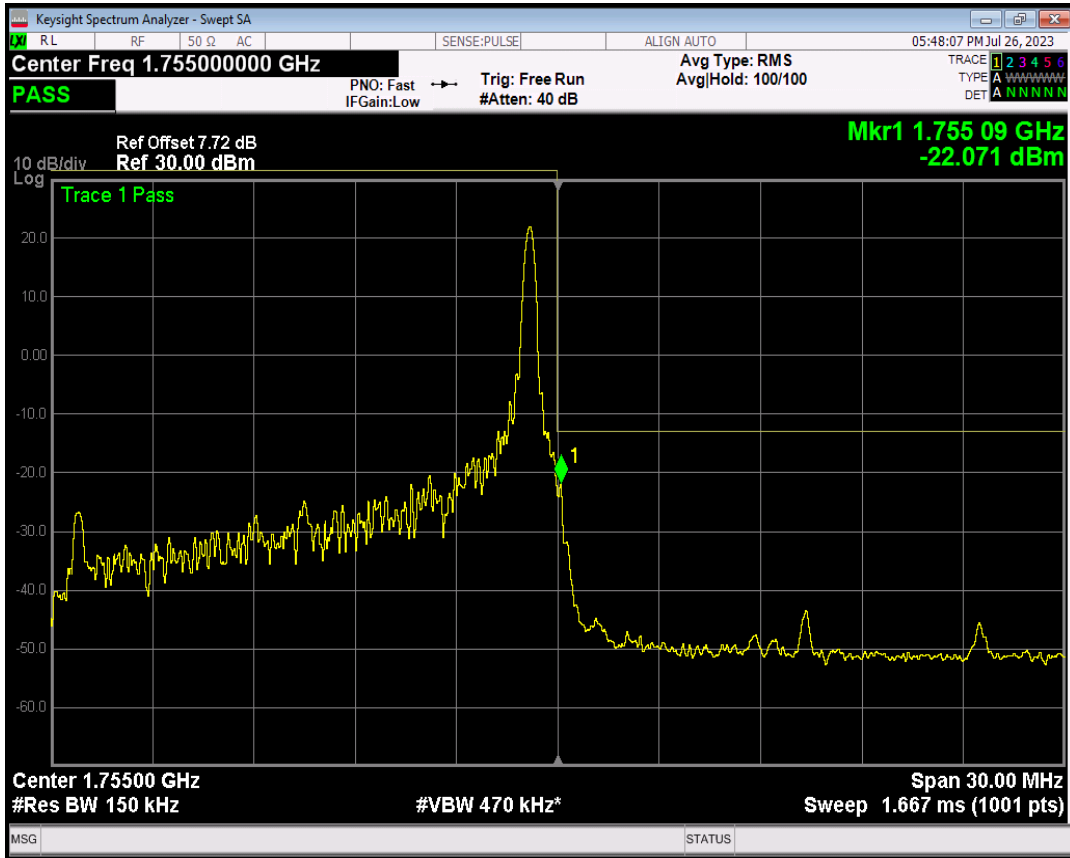

Band4 16QAM BW=15MHz Channel=20025 RB Size=1 Position=#Max

Band4 16QAM BW=15MHz Channel=20025 RB Size=75 Position=#0

Band4 QPSK BW=15MHz Channel=20325 RB Size=1 Position=#0

Band4 QPSK BW=15MHz Channel=20325 RB Size=1 Position=#Max