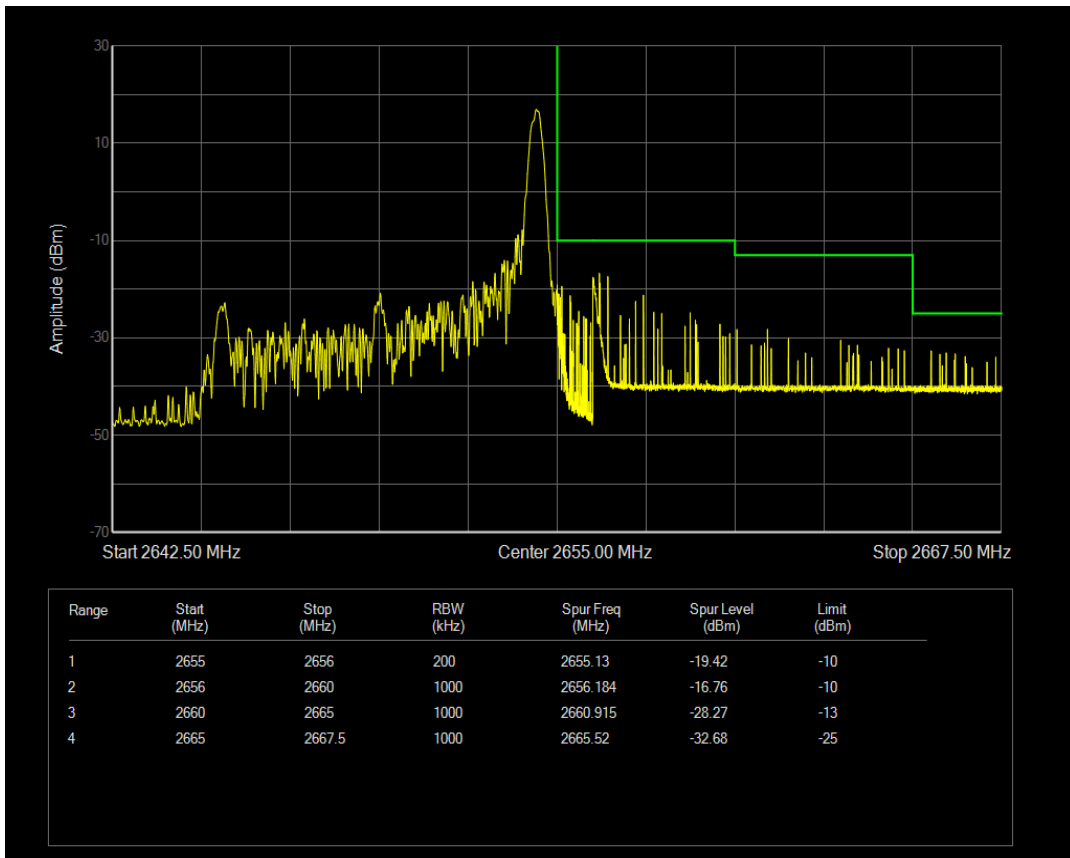

Band41(2535-2655) 16QAM BW=10MHz Channel=41190 RB Size=1 Position=#Max

Band41(2535-2655) 16QAM BW=10MHz Channel=41190 RB Size=50 Position=#0