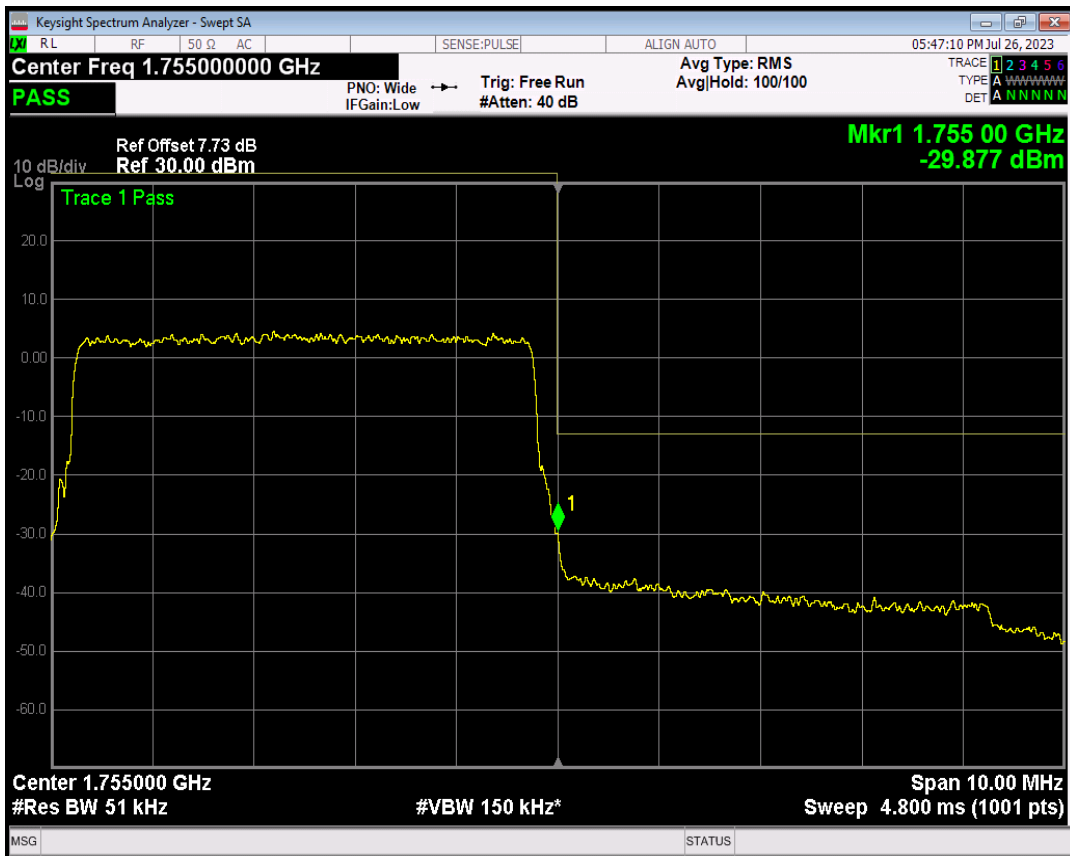

Band4 QPSK BW=5MHz Channel=20375 RB Size=25 Position=#0

Band4 16QAM BW=5MHz Channel=20375 RB Size=1 Position=#0