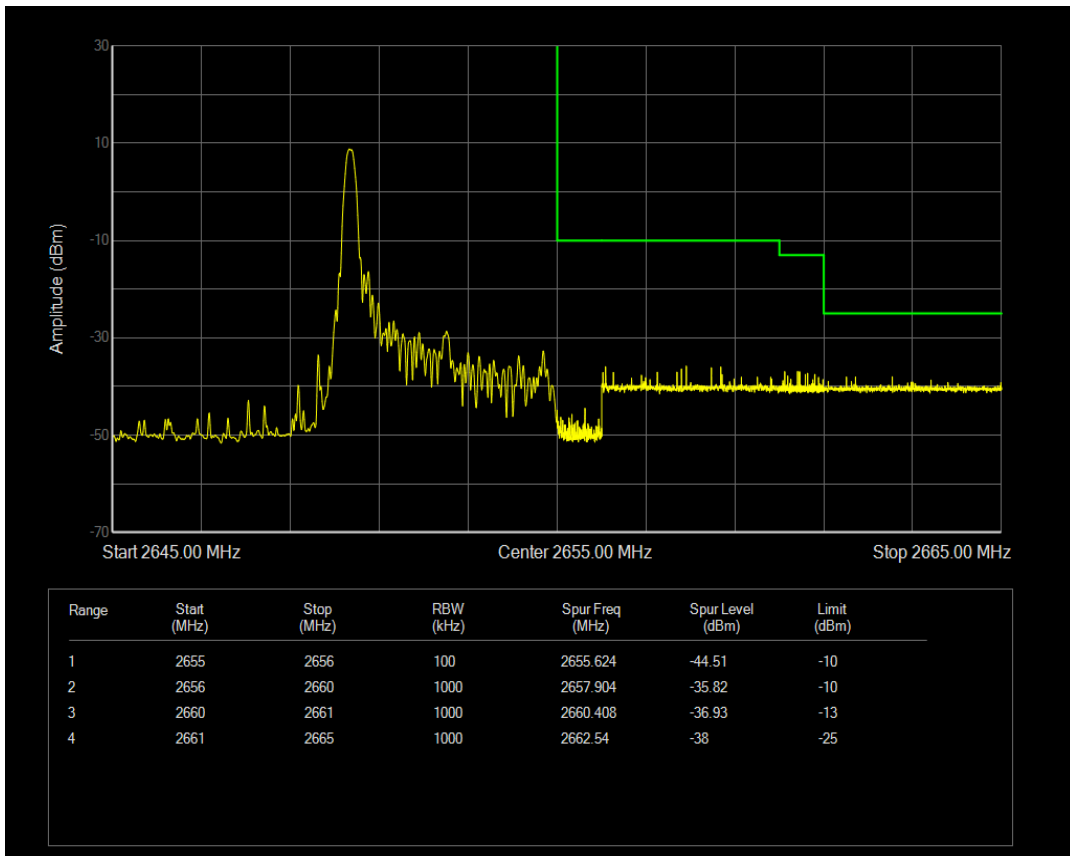

Band41(2535-2655) QPSK BW=5MHz Channel=41215 RB Size=1 Position=#0

Band41(2535-2655) QPSK BW=5MHz Channel=41215 RB Size=1 Position=#Max