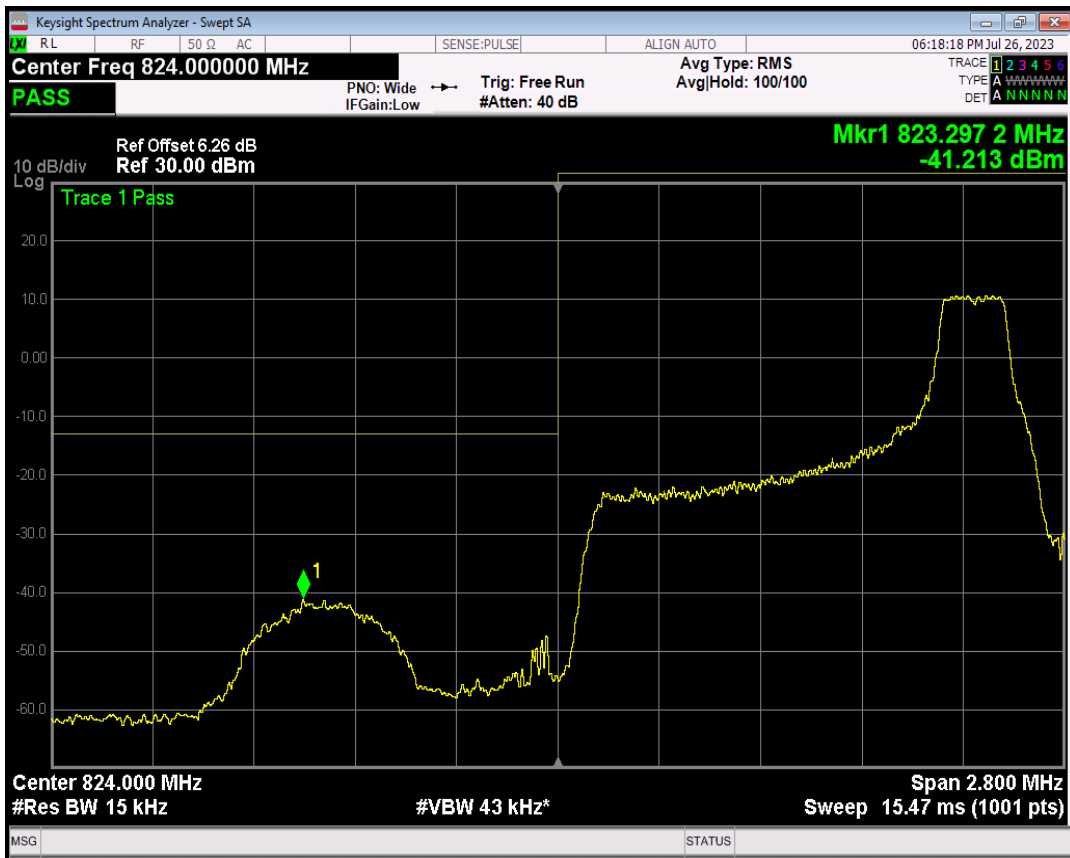

Band5 16QAM BW=1.4MHz Channel=20407 RB Size=1 Position=#Max

Band5 16QAM BW=1.4MHz Channel=20407 RB Size=6 Position=#0