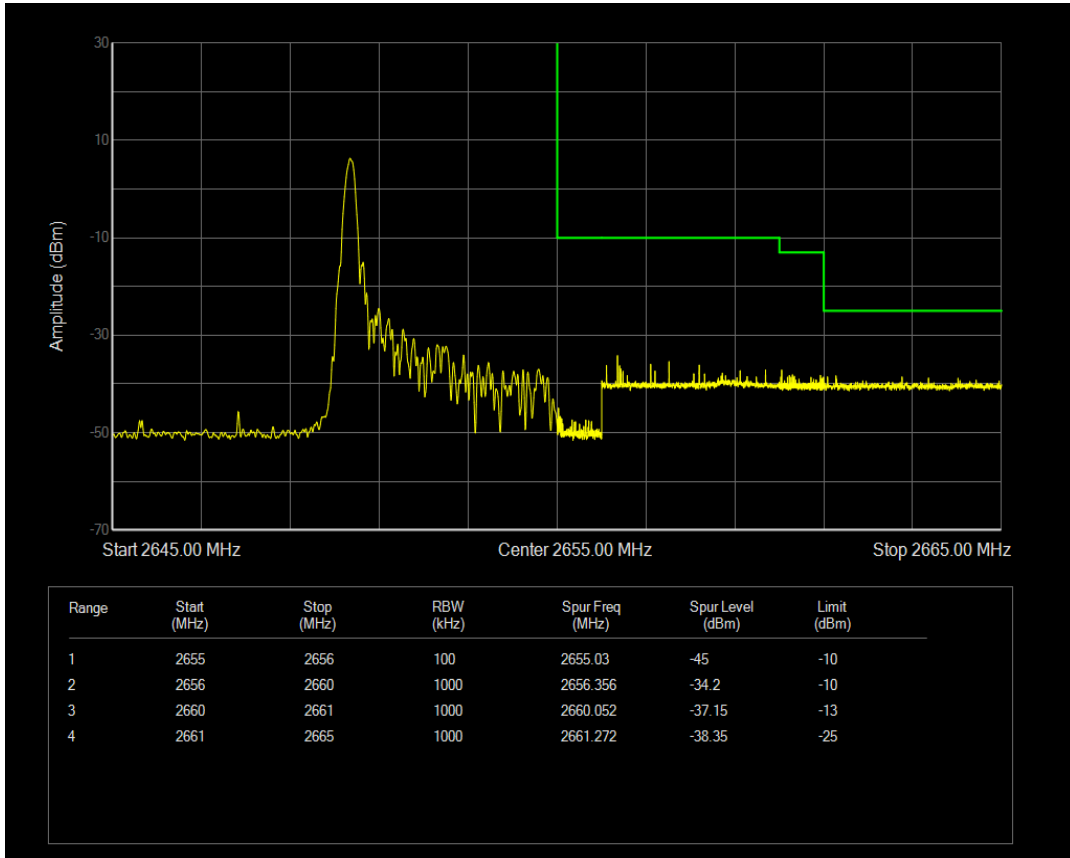

Band41(2535-2655) 16QAM BW=5MHz Channel=41215 RB Size=1 Position=#0

Band41(2535-2655) 16QAM BW=5MHz Channel=41215 RB Size=1 Position=#Max