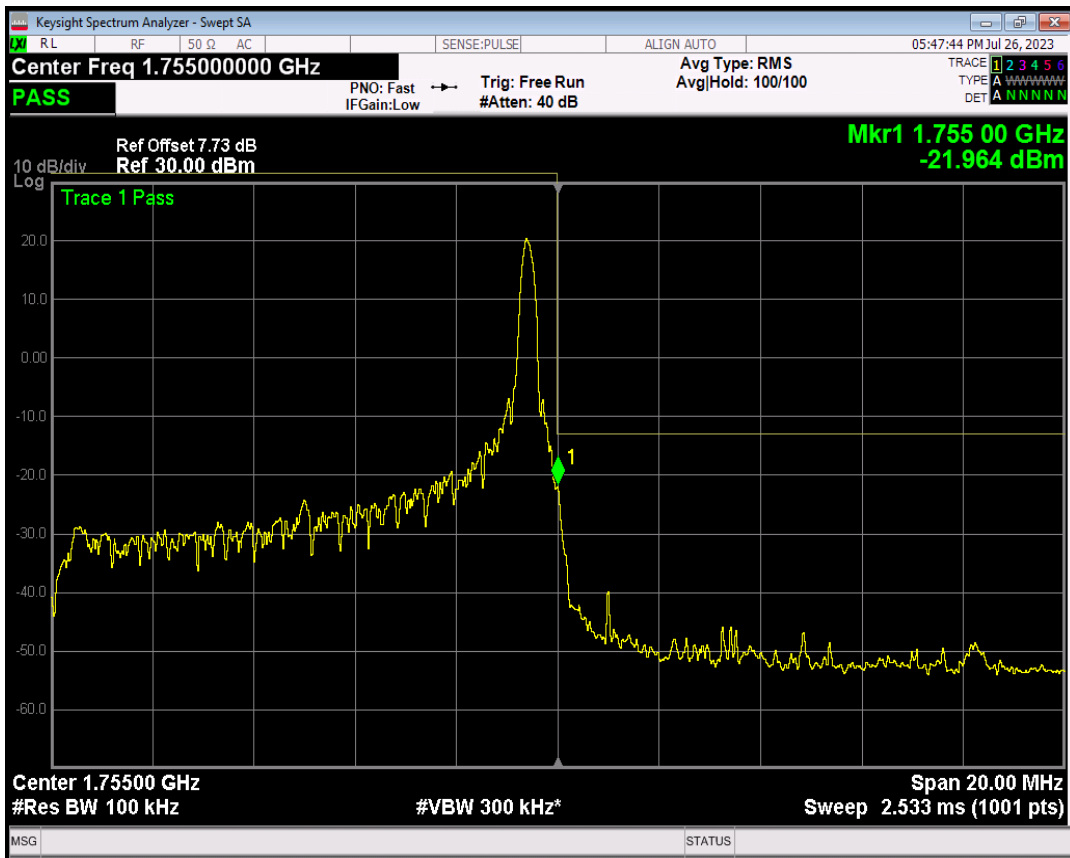

Band4 16QAM BW=10MHz Channel=20350 RB Size=1 Position=#Max

Band4 16QAM BW=10MHz Channel=20350 RB Size=50 Position=#0