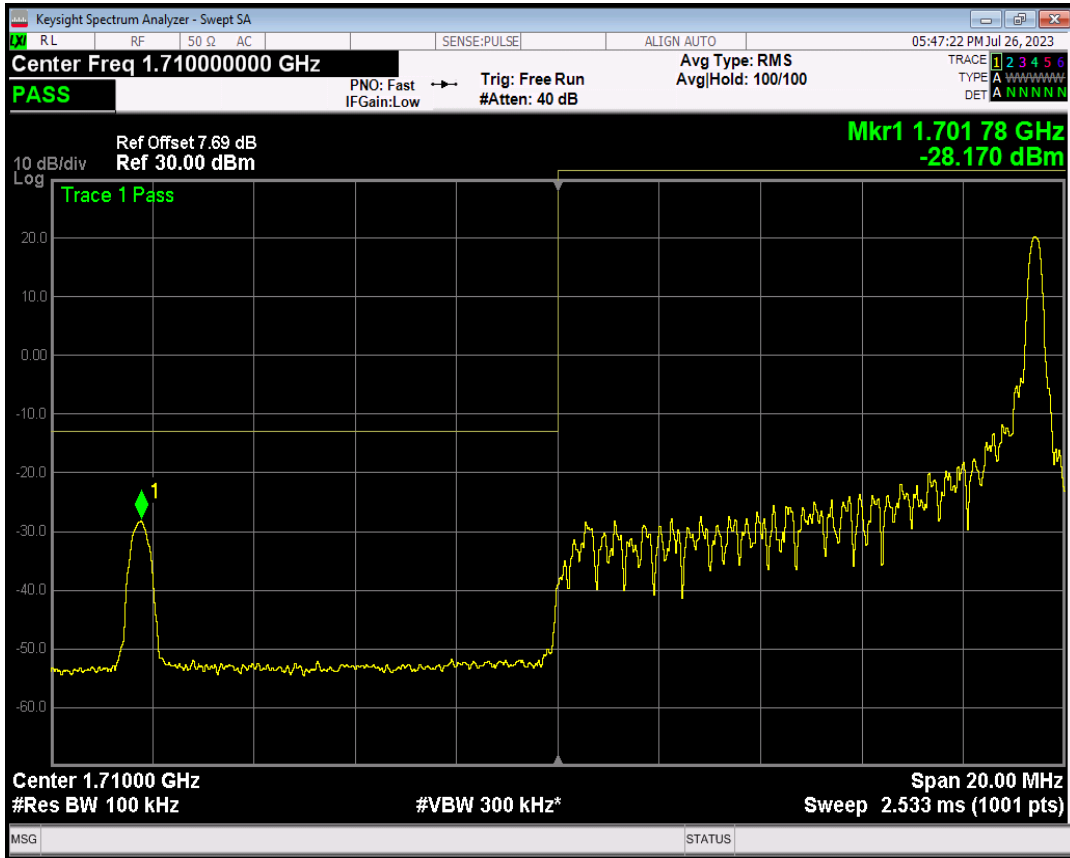

Band4 QPSK BW=10MHz Channel=20000 RB Size=1 Position=#Max

Band4 QPSK BW=10MHz Channel=20000 RB Size=50 Position=#0