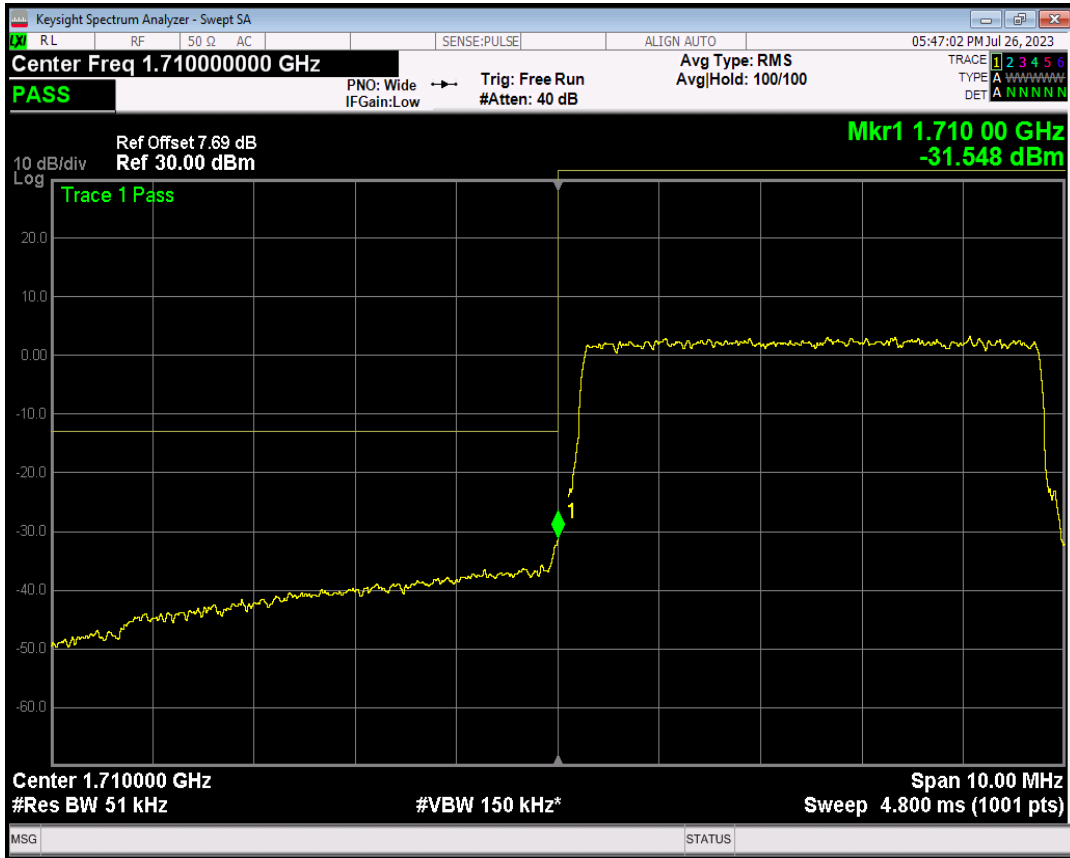

Band4 16QAM BW=5MHz Channel=19975 RB Size=25 Position=#0

Band4 QPSK BW=5MHz Channel=20375 RB Size=1 Position=#0