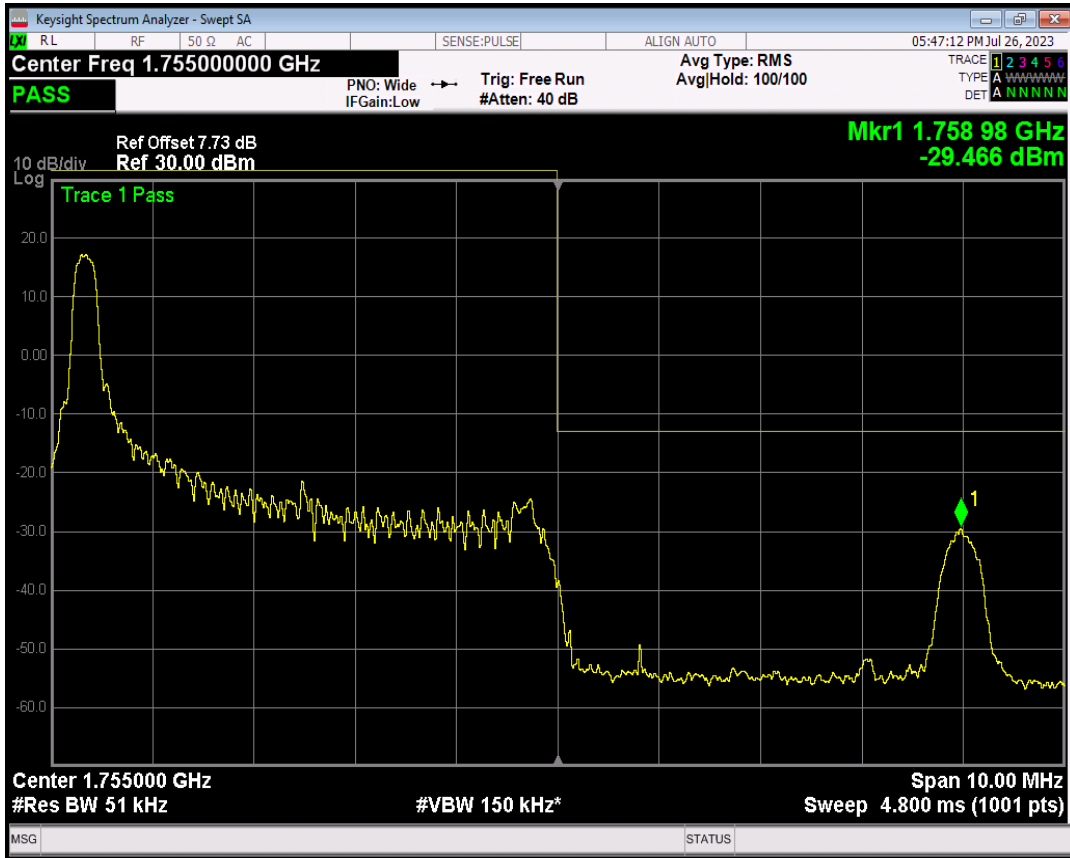

Band4 16QAM BW=5MHz Channel=20375 RB Size=1 Position=#0

Band4 16QAM BW=5MHz Channel=20375 RB Size=1 Position=#Max