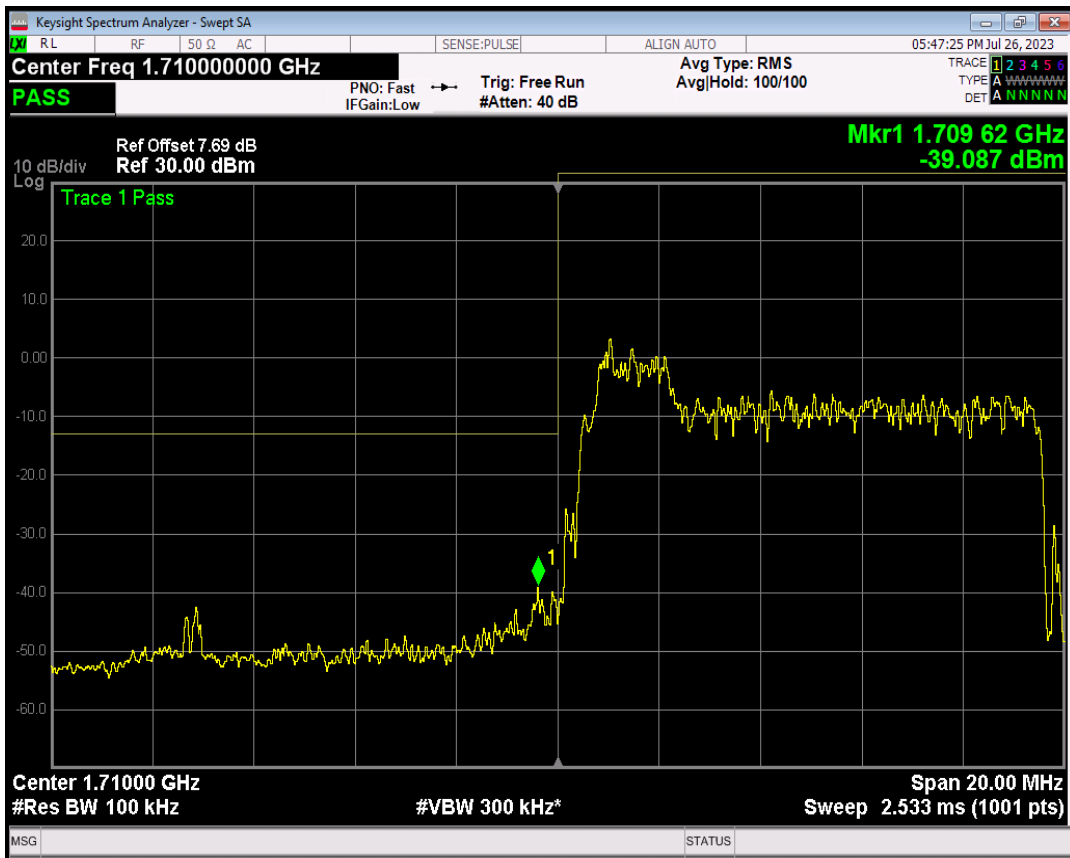

Band4 QPSK BW=5MHz Channel=20375 RB Size=25 Position=#0

Band4 16QAM BW=5MHz Channel=20375 RB Size=1 Position=#0

Band4 16QAM BW=5MHz Channel=20375 RB Size=1 Position=#Max

Band4 16QAM BW=5MHz Channel=20375 RB Size=25 Position=#0

Band4 QPSK BW=10MHz Channel=20000 RB Size=1 Position=#0

Band4 QPSK BW=10MHz Channel=20000 RB Size=1 Position=#Max

Band4 QPSK BW=10MHz Channel=20000 RB Size=50 Position=#0

Band4 16QAM BW=10MHz Channel=20000 RB Size=1 Position=#0