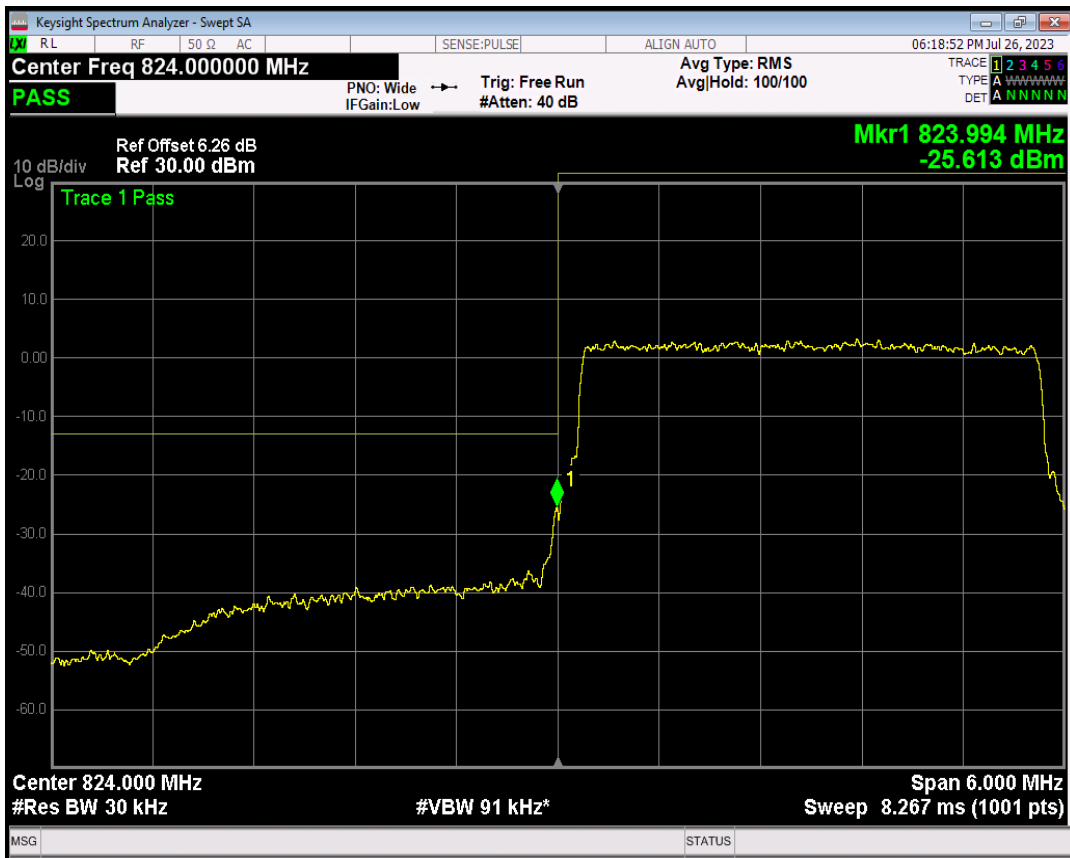

Band5 QPSK BW=3MHz Channel=20415 RB Size=15 Position=#0

Band5 16QAM BW=3MHz Channel=20415 RB Size=1 Position=#0