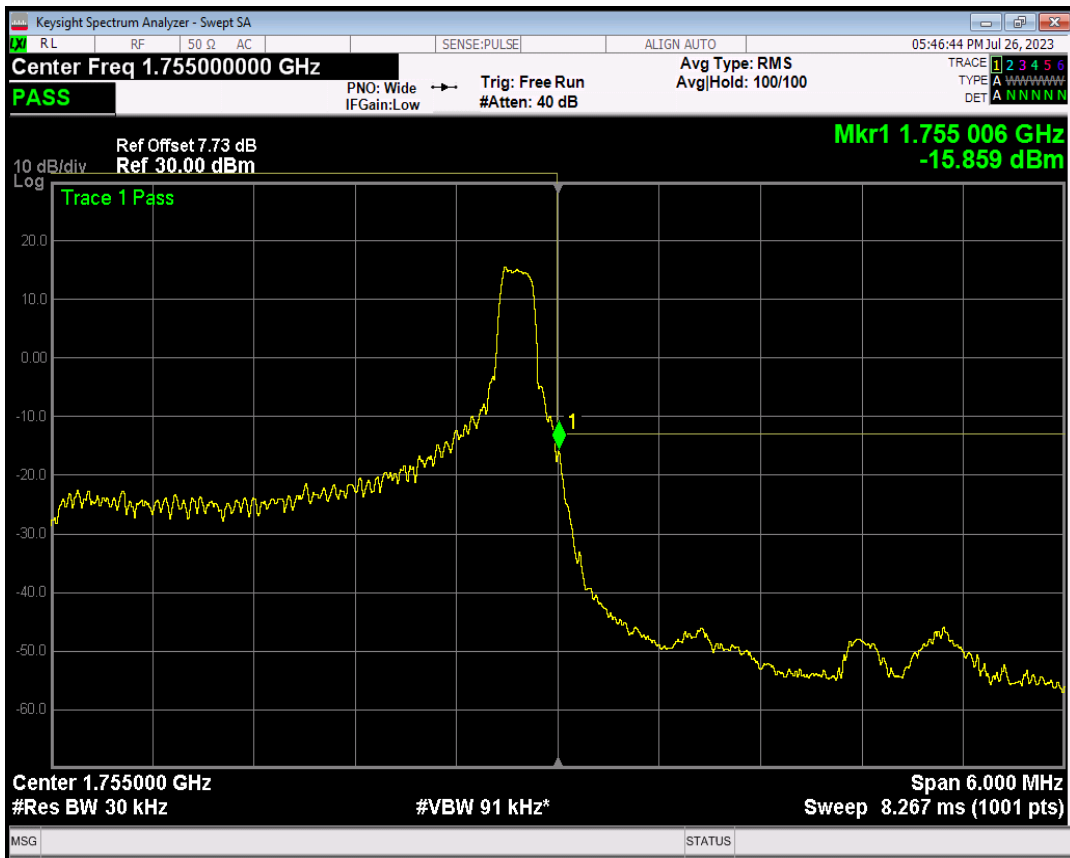

Band4 16QAM BW=3MHz Channel=20385 RB Size=1 Position=#Max

Band4 16QAM BW=3MHz Channel=20385 RB Size=15 Position=#0