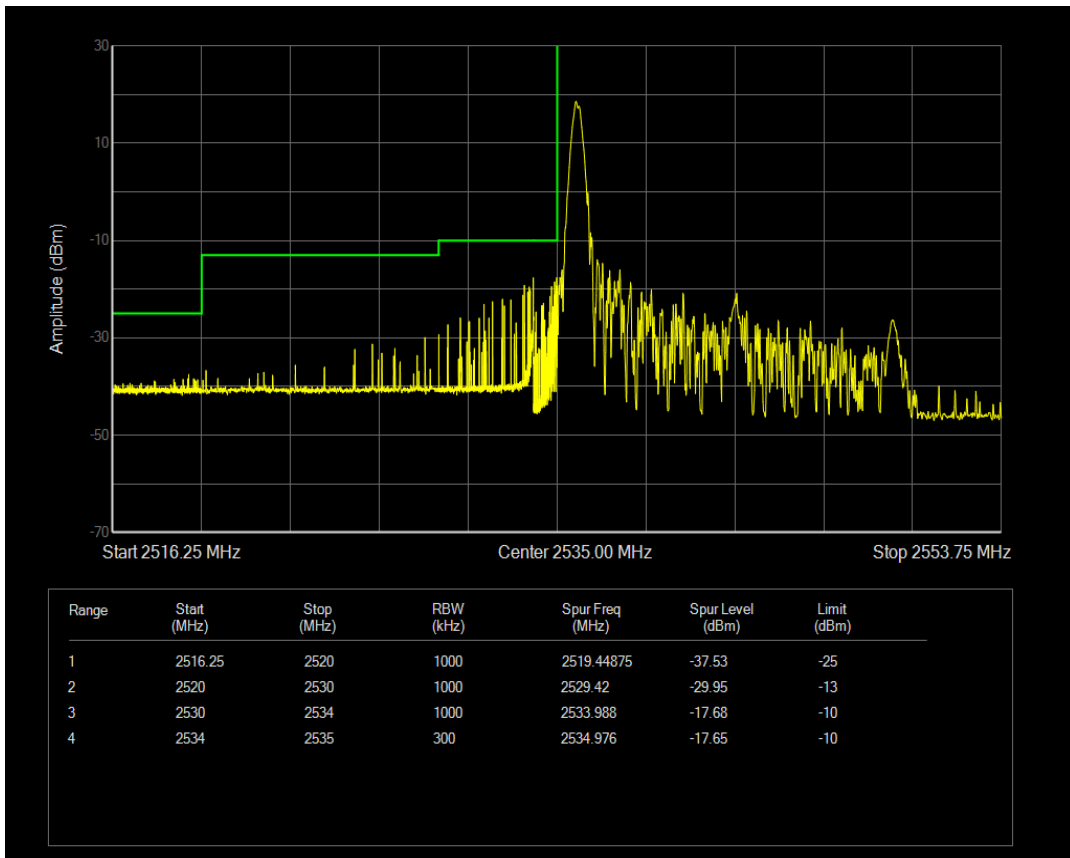

Band41(2535-2655) QPSK BW=15MHz Channel=40115 RB Size=1 Position=#0

Band41(2535-2655) QPSK BW=15MHz Channel=40115 RB Size=1 Position=#Max