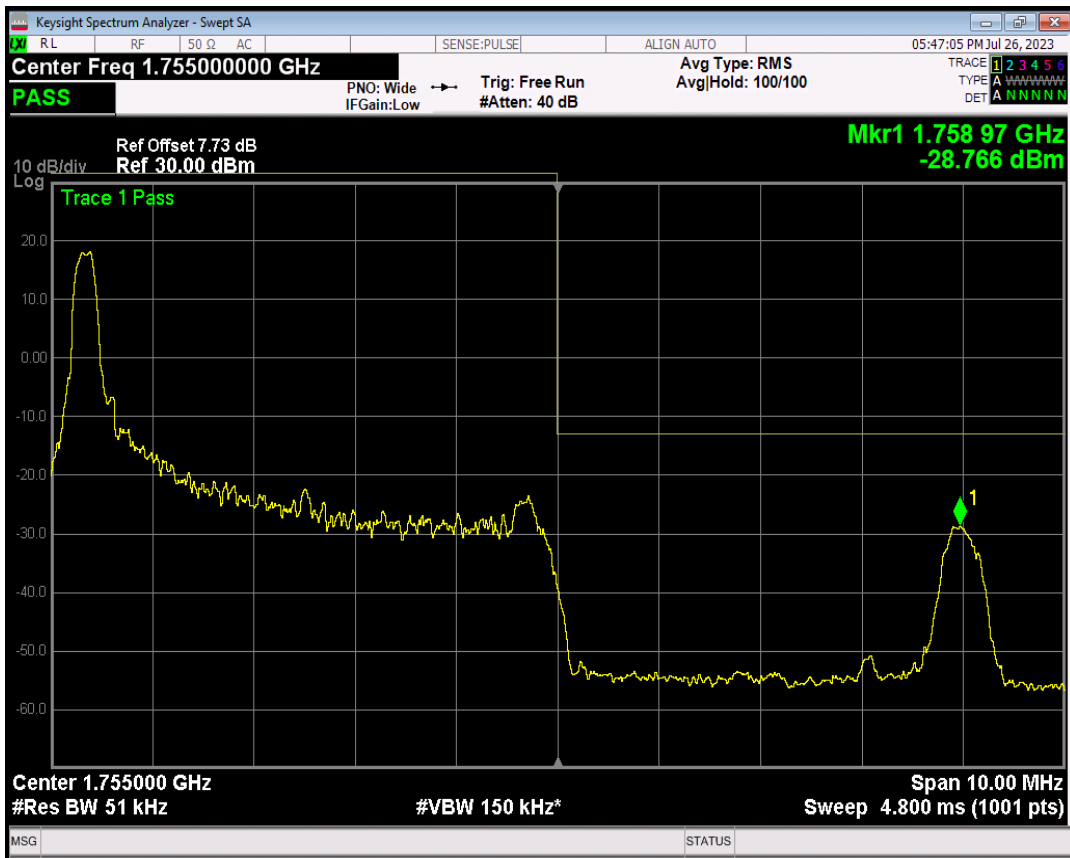

Band4 QPSK BW=5MHz Channel=20375 RB Size=1 Position=#0

Band4 QPSK BW=5MHz Channel=20375 RB Size=1 Position=#Max