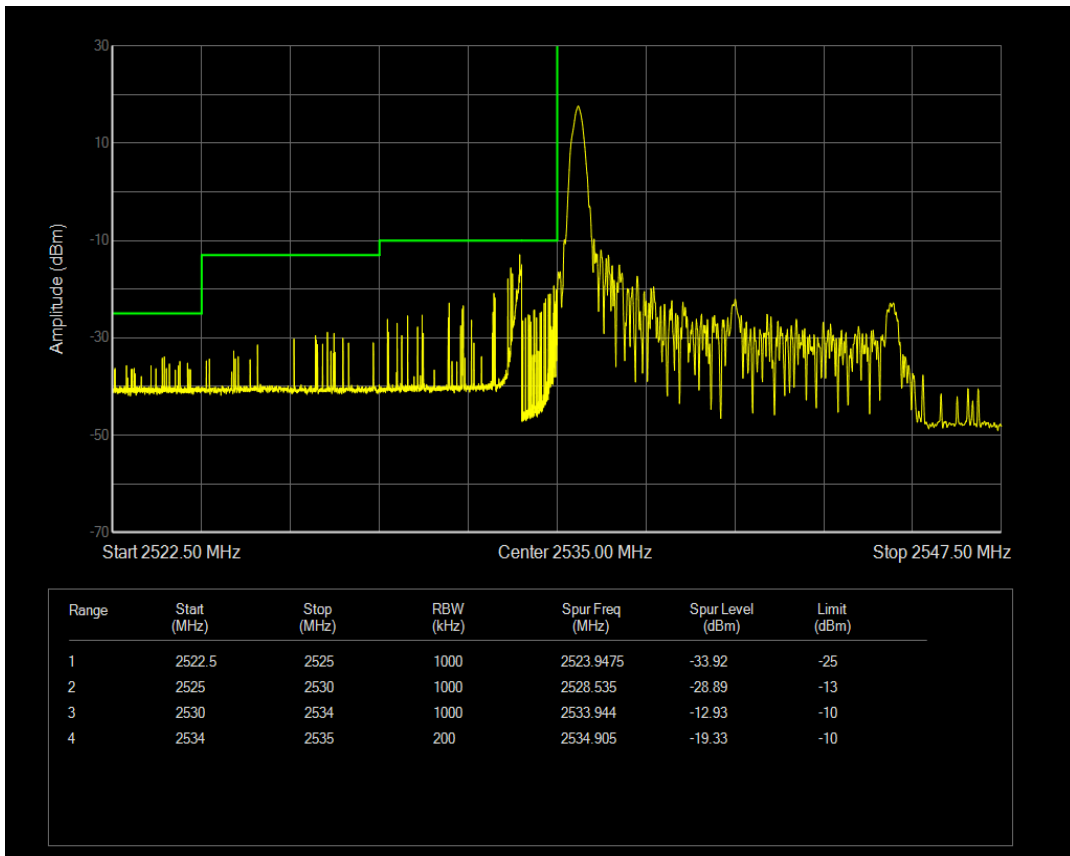

Band41(2535-2655) QPSK BW=10MHz Channel=40090 RB Size=1 Position=#0

Band41(2535-2655) QPSK BW=10MHz Channel=40090 RB Size=1 Position=#Max