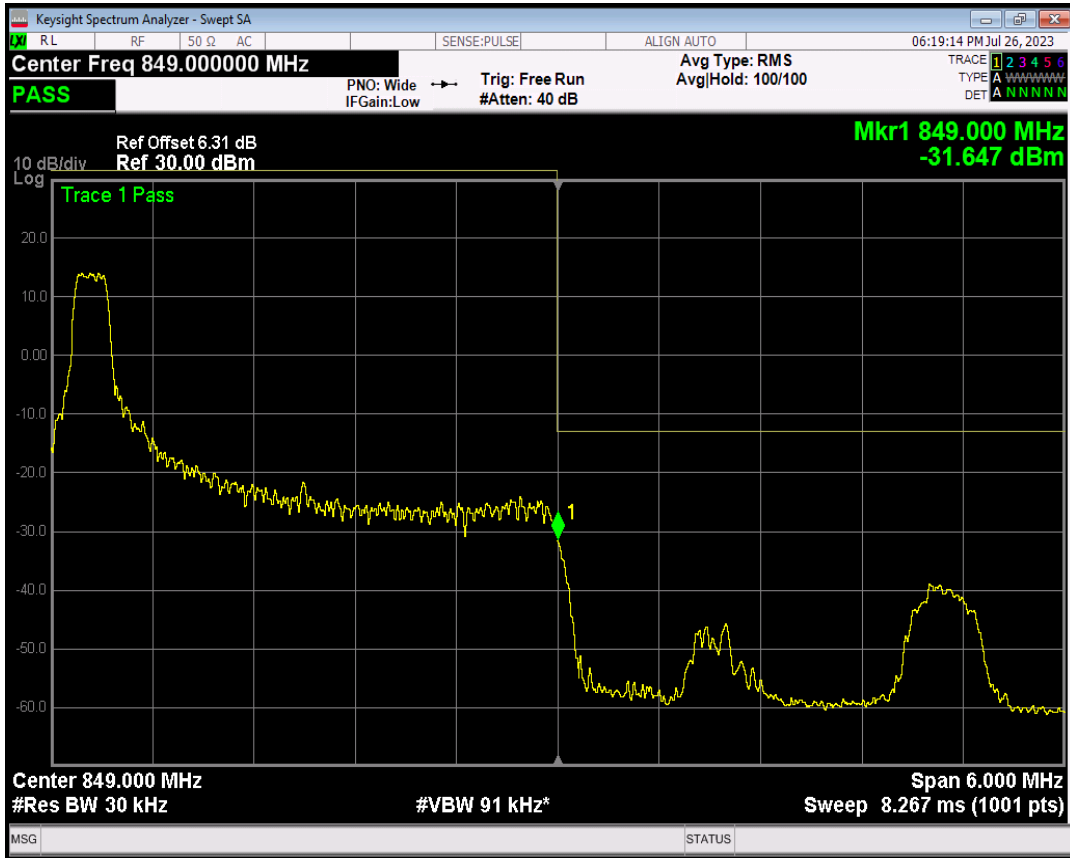

Band5 16QAM BW=3MHz Channel=20635 RB Size=1 Position=#0

Band5 16QAM BW=3MHz Channel=20635 RB Size=1 Position=#Max