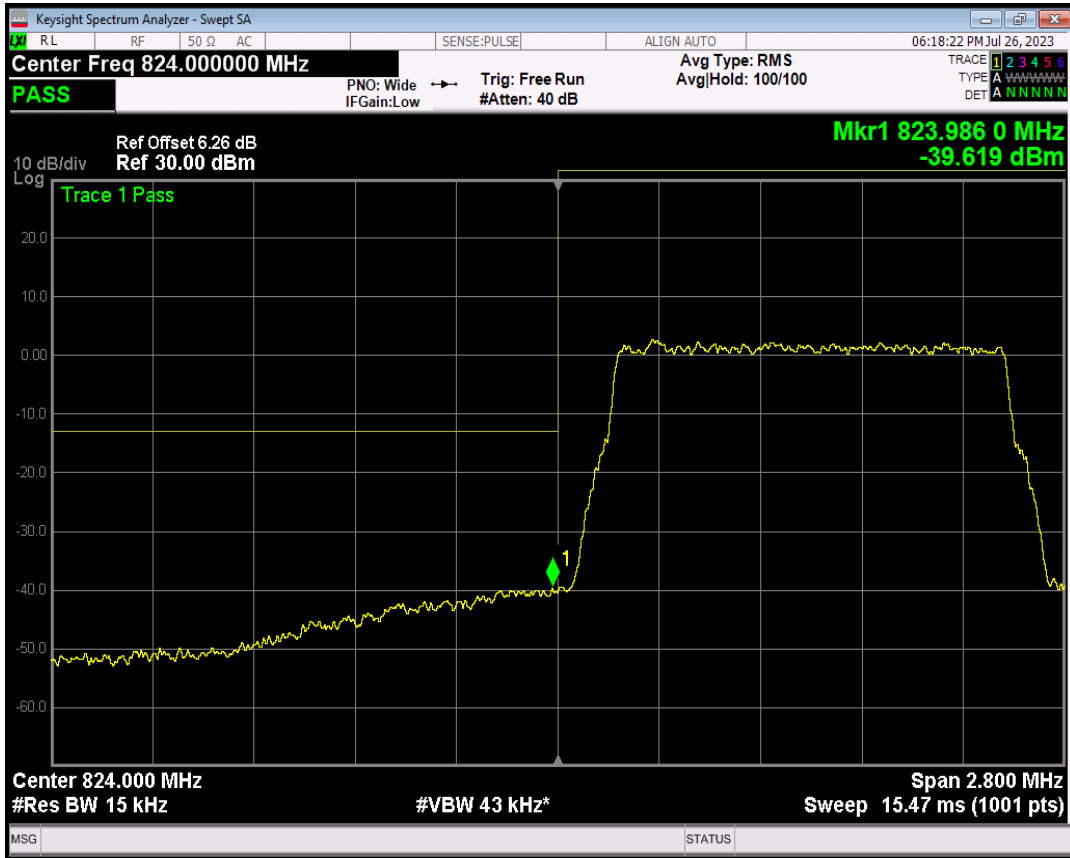

Band5 16QAM BW=1.4MHz Channel=20407 RB Size=6 Position=#0

Band5 QPSK BW=1.4MHz Channel=20643 RB Size=1 Position=#0