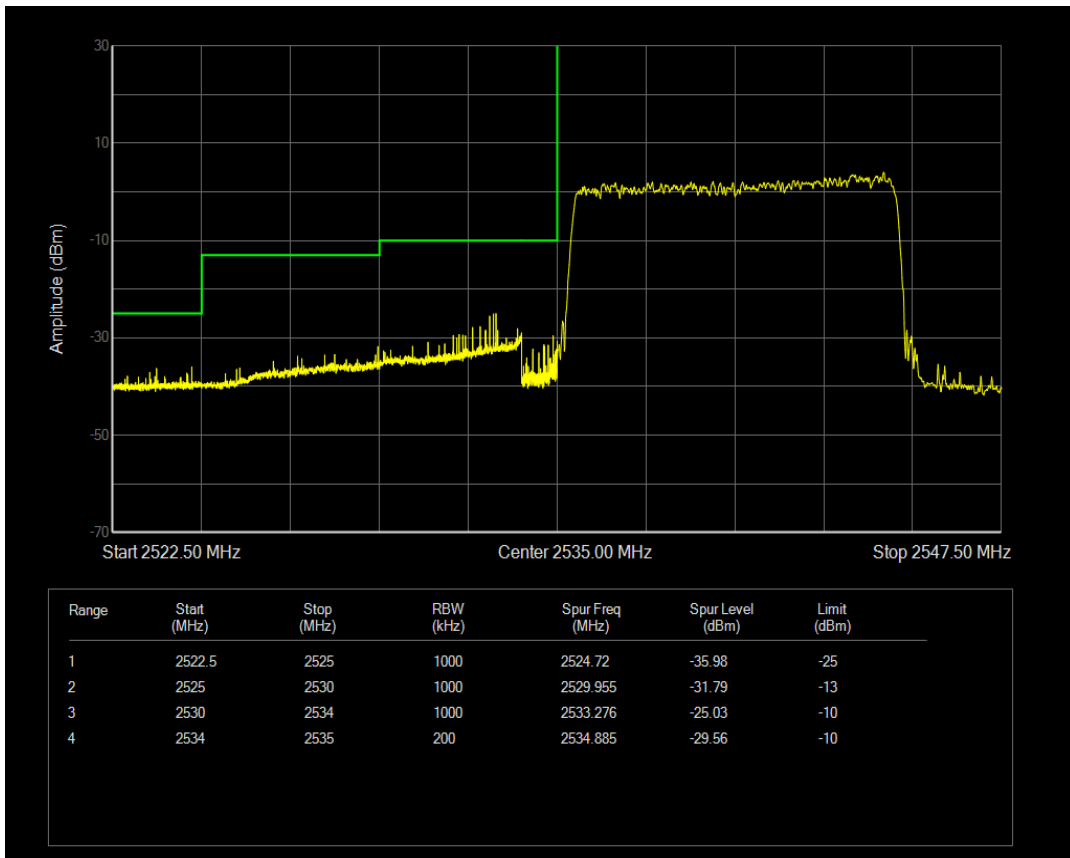

Band41(2535-2655) QPSK BW=10MHz Channel=40090 RB Size=50 Position=#0

Band41(2535-2655) 16QAM BW=10MHz Channel=40090 RB Size=1 Position=#0