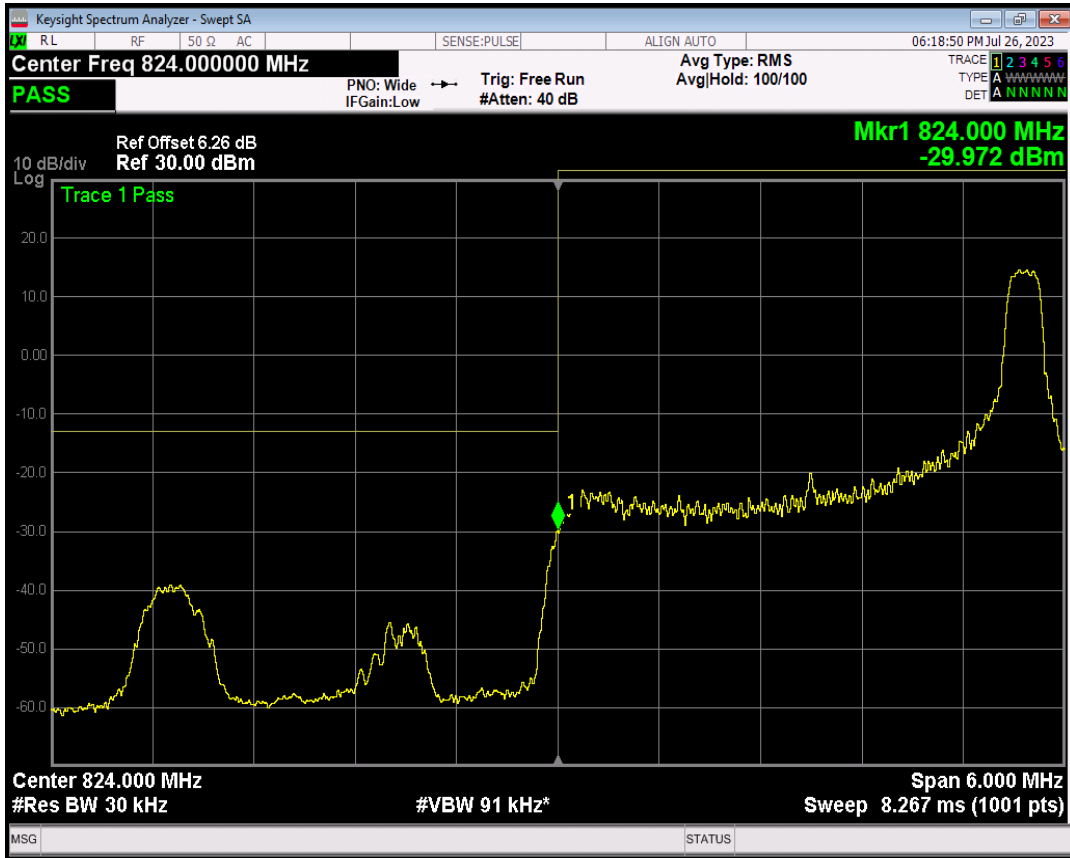

Band5 QPSK BW=3MHz Channel=20415 RB Size=1 Position=#Max

Band5 QPSK BW=3MHz Channel=20415 RB Size=15 Position=#0