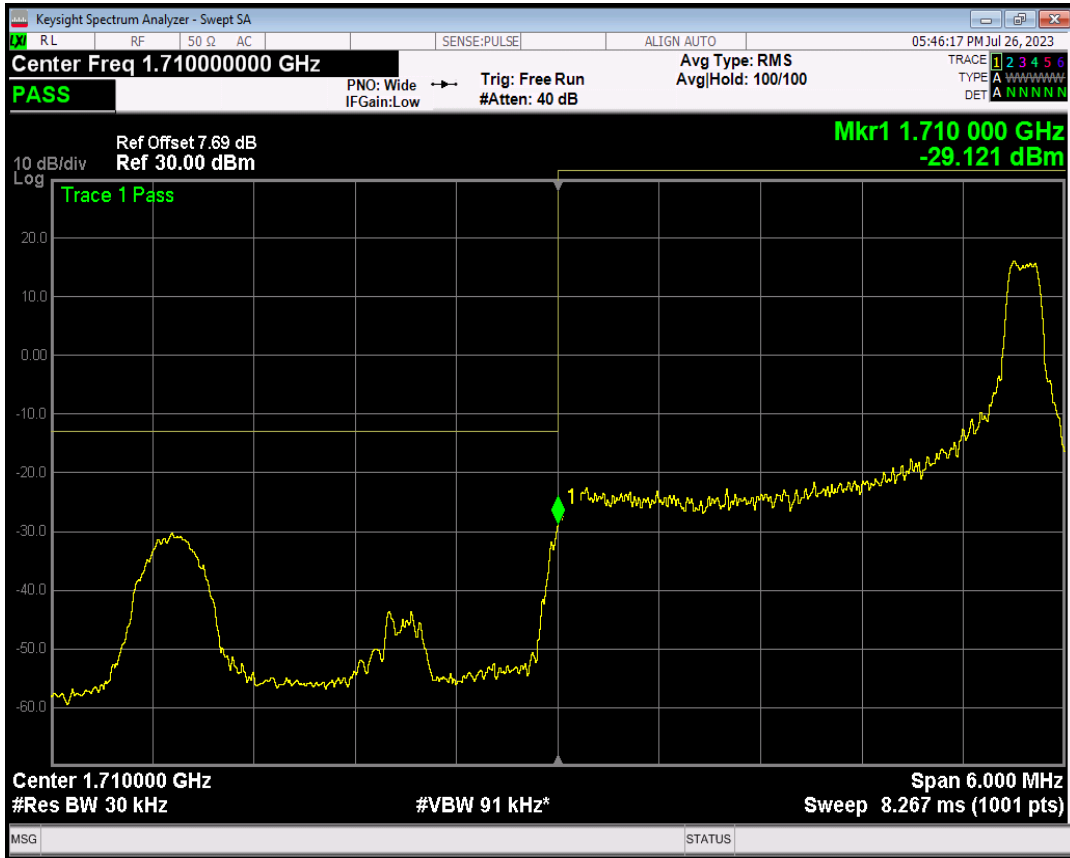

Band4 QPSK BW=3MHz Channel=19965 RB Size=1 Position=#Max

Band4 QPSK BW=3MHz Channel=19965 RB Size=15 Position=#0