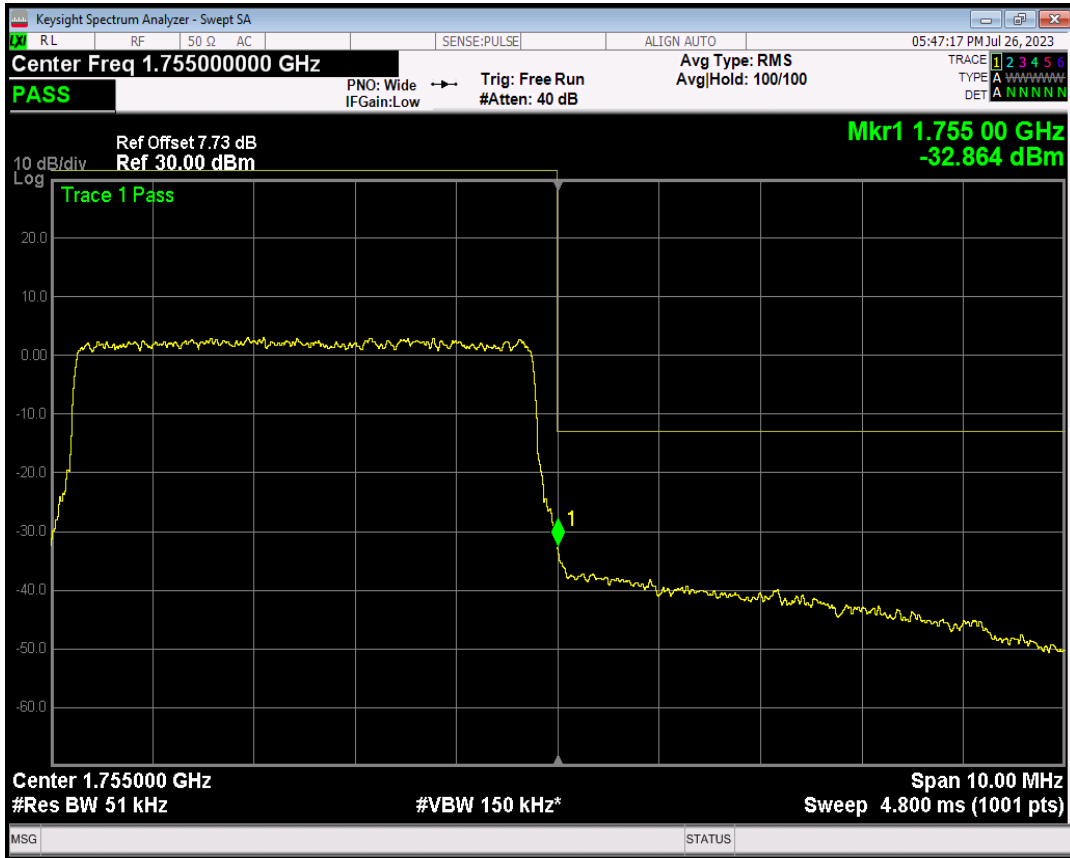

Band4 QPSK BW=5MHz Channel=20375 RB Size=25 Position=#0

Band4 16QAM BW=5MHz Channel=20375 RB Size=1 Position=#0

Band4 16QAM BW=5MHz Channel=20375 RB Size=1 Position=#Max

Band4 16QAM BW=5MHz Channel=20375 RB Size=25 Position=#0