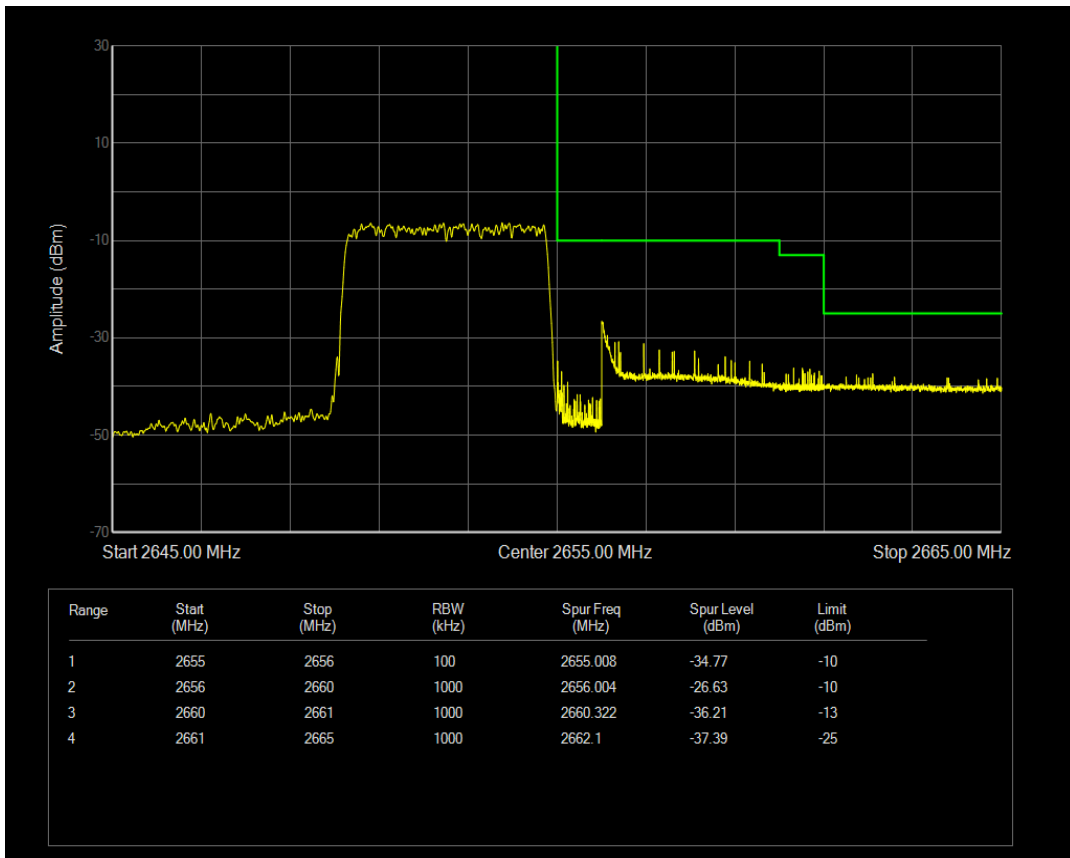

Band41(2535-2655) QPSK BW=5MHz Channel=41215 RB Size=25 Position=#0

Band41(2535-2655) 16QAM BW=5MHz Channel=41215 RB Size=1 Position=#0