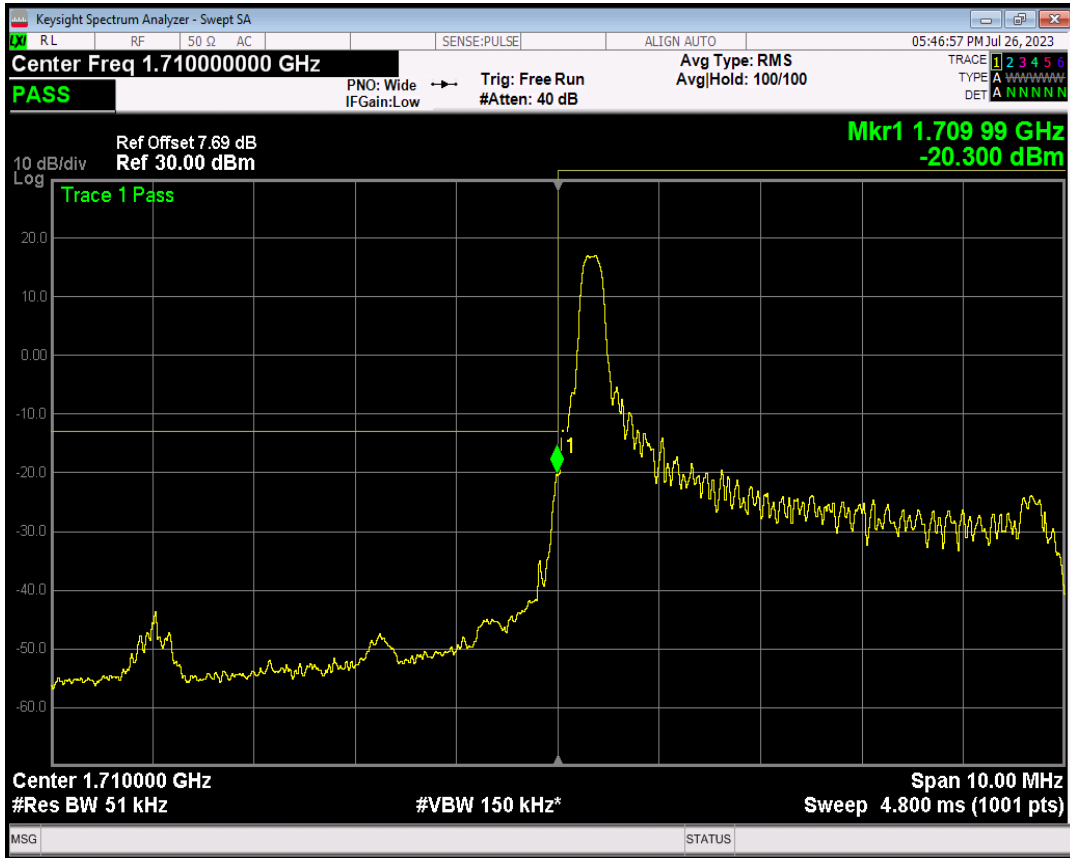

Band4 QPSK BW=5MHz Channel=19975 RB Size=1 Position=#0

Band4 QPSK BW=5MHz Channel=19975 RB Size=1 Position=#Max

Band4 QPSK BW=5MHz Channel=19975 RB Size=25 Position=#0

Band4 16QAM BW=5MHz Channel=19975 RB Size=1 Position=#0