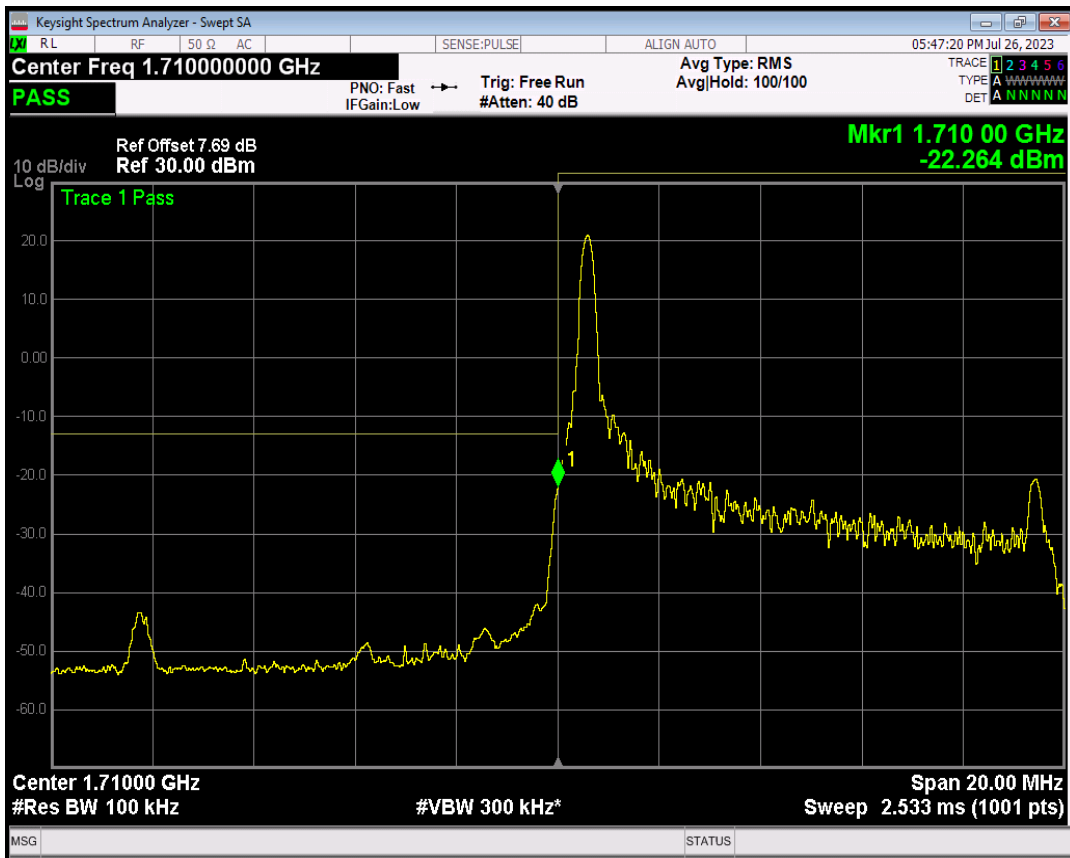

Band4 QPSK BW=5MHz Channel=20375 RB Size=25 Position=#0

Band4 16QAM BW=5MHz Channel=20375 RB Size=1 Position=#0

Band4 16QAM BW=5MHz Channel=20375 RB Size=1 Position=#Max

Band4 16QAM BW=5MHz Channel=20375 RB Size=25 Position=#0

Band4 QPSK BW=10MHz Channel=20000 RB Size=1 Position=#0

Band4 QPSK BW=10MHz Channel=20000 RB Size=1 Position=#Max

Band4 QPSK BW=10MHz Channel=20000 RB Size=50 Position=#0

Band4 16QAM BW=10MHz Channel=20000 RB Size=1 Position=#0