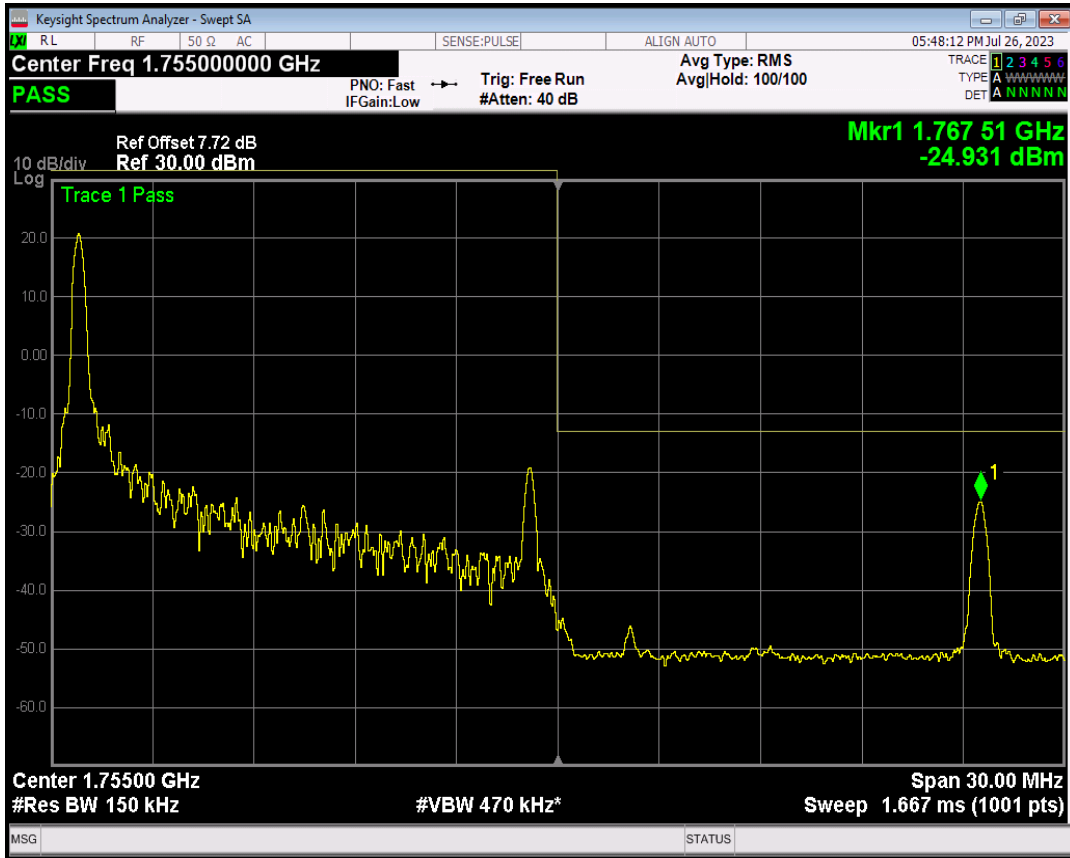

Band4 16QAM BW=15MHz Channel=20325 RB Size=1 Position=#0

Band4 16QAM BW=15MHz Channel=20325 RB Size=1 Position=#Max