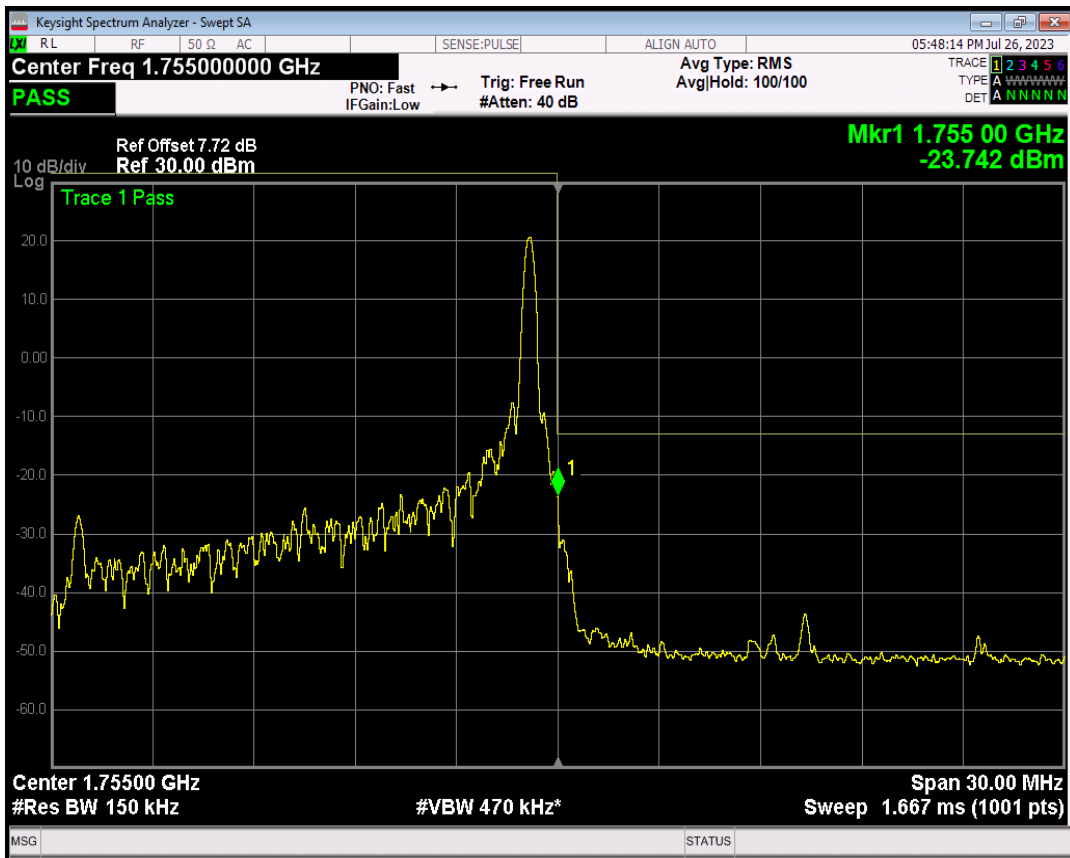

Band4 16QAM BW=15MHz Channel=20325 RB Size=1 Position=#Max

Band4 16QAM BW=15MHz Channel=20325 RB Size=75 Position=#0