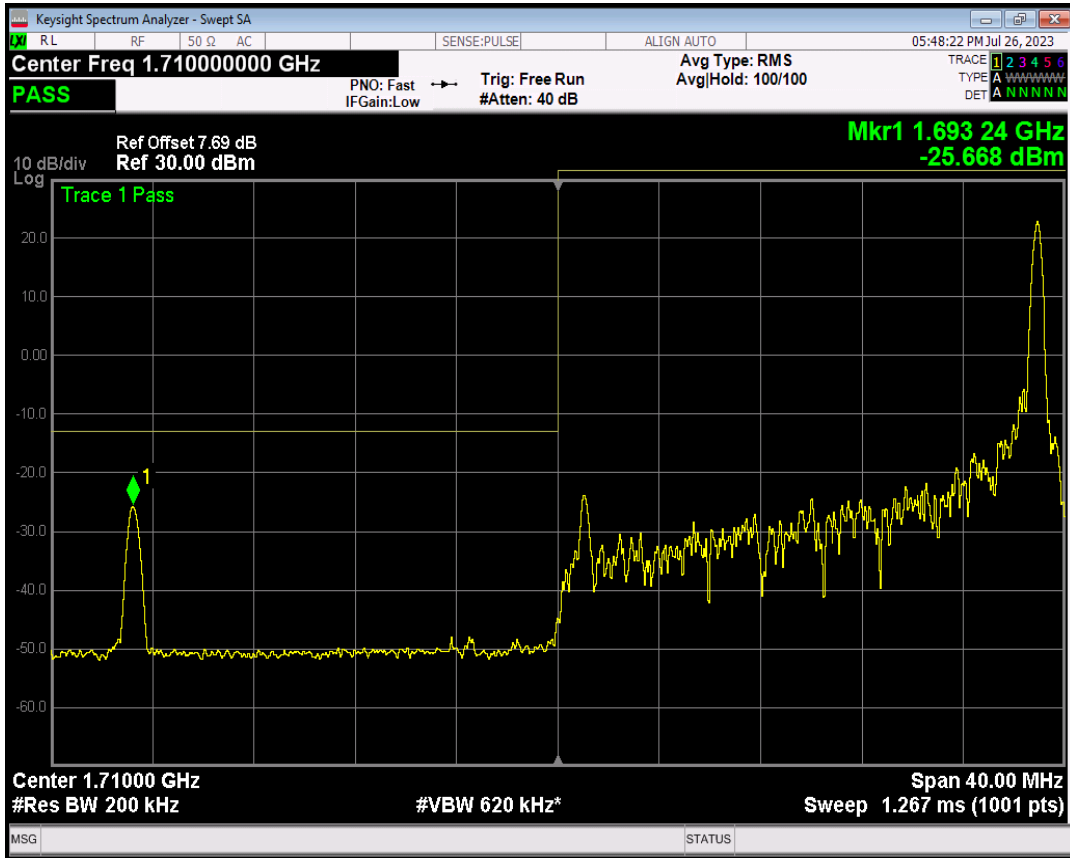

Band4 QPSK BW=20MHz Channel=20050 RB Size=1 Position=#Max

Band4 QPSK BW=20MHz Channel=20050 RB Size=100 Position=#0