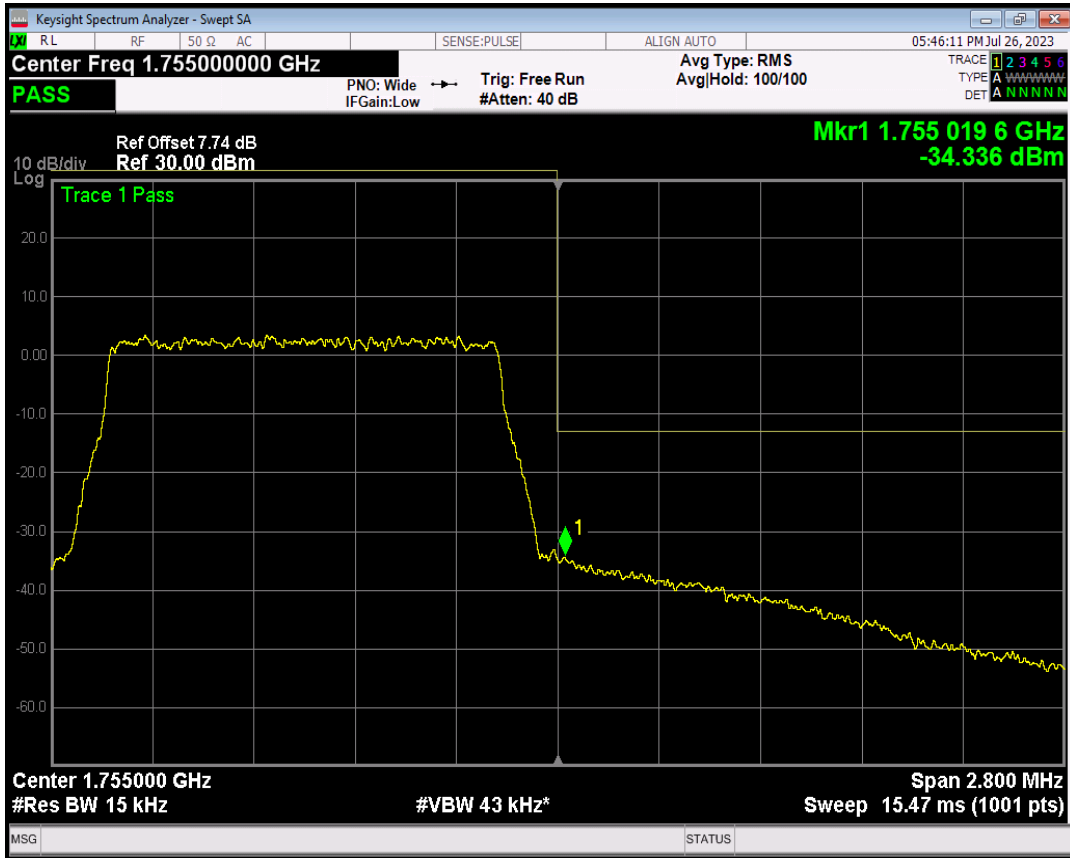

Band4 QPSK BW=1.4MHz Channel=20393 RB Size=6 Position=#0

Band4 16QAM BW=1.4MHz Channel=20393 RB Size=1 Position=#0

Band4 16QAM BW=1.4MHz Channel=20393 RB Size=1 Position=#Max

Band4 16QAM BW=1.4MHz Channel=20393 RB Size=6 Position=#0