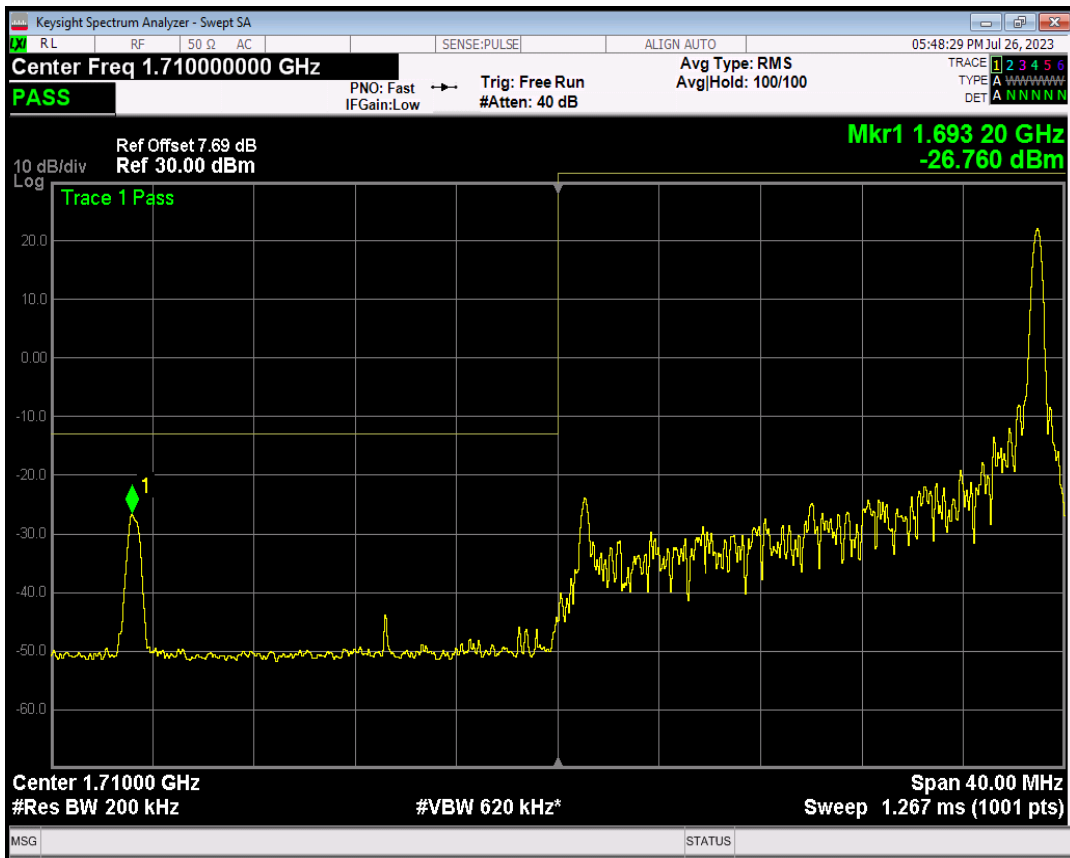

Band4 16QAM BW=20MHz Channel=20050 RB Size=1 Position=#Max

Band4 16QAM BW=20MHz Channel=20050 RB Size=100 Position=#0