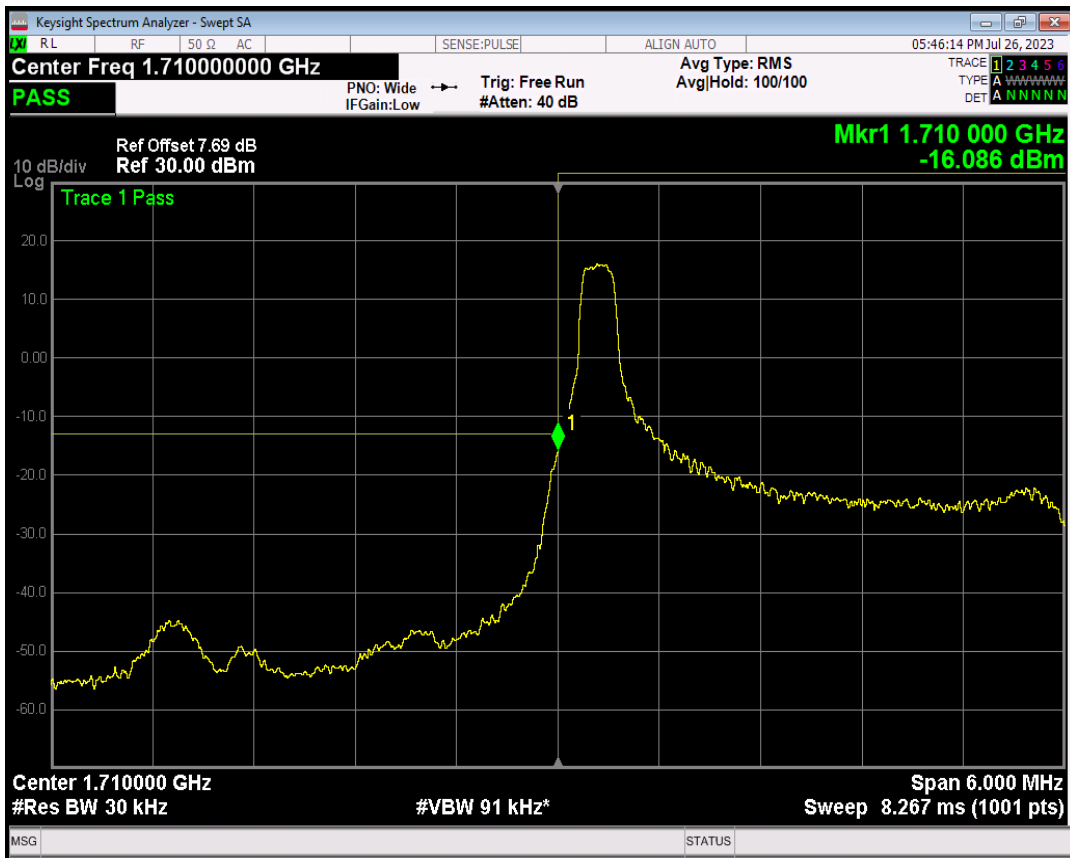

Band4 QPSK BW=3MHz Channel=19965 RB Size=1 Position=#0

Band4 QPSK BW=3MHz Channel=19965 RB Size=1 Position=#Max