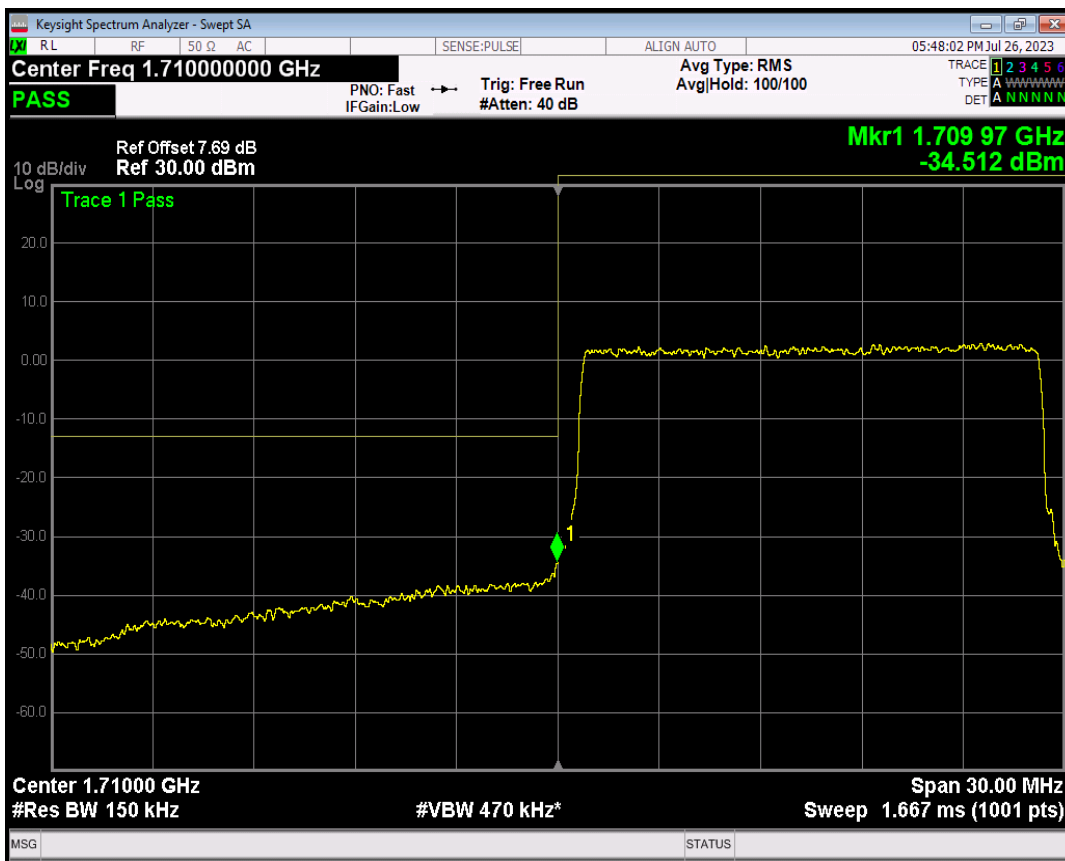

Band4 16QAM BW=15MHz Channel=20025 RB Size=75 Position=#0

Band4 QPSK BW=15MHz Channel=20325 RB Size=1 Position=#0