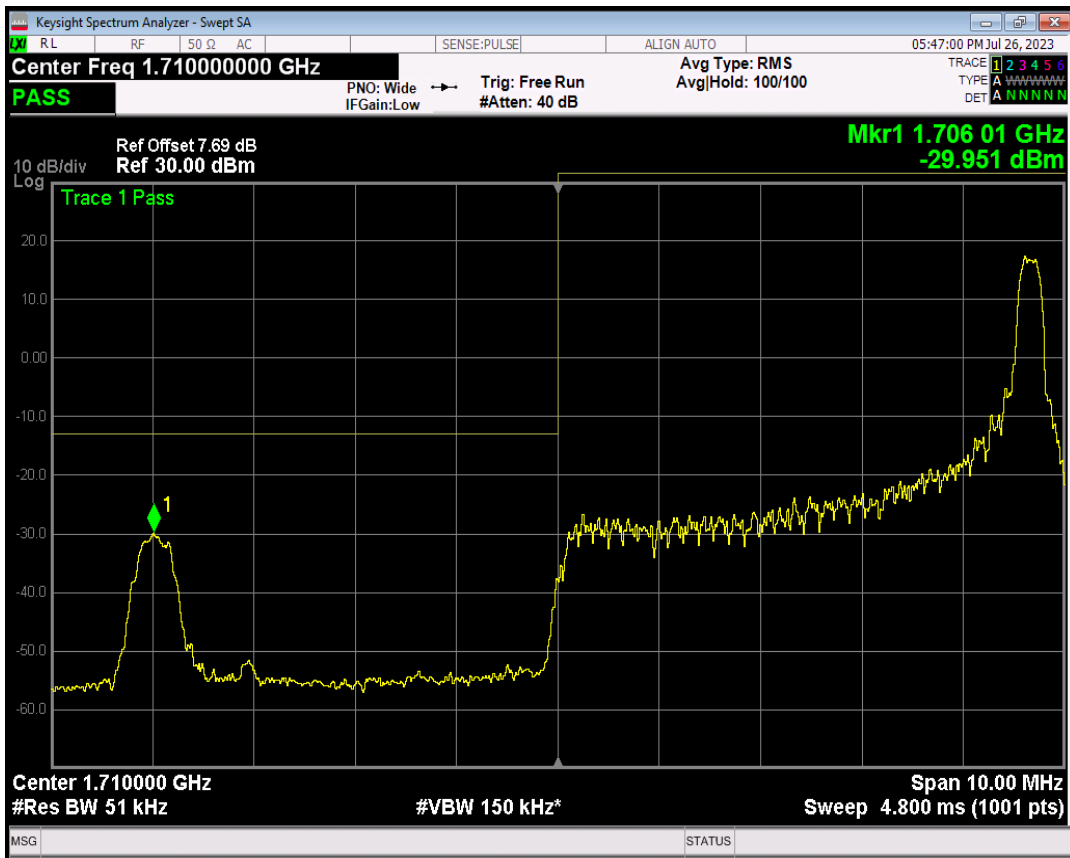

Band4 16QAM BW=5MHz Channel=19975 RB Size=1 Position=#Max

Band4 16QAM BW=5MHz Channel=19975 RB Size=25 Position=#0