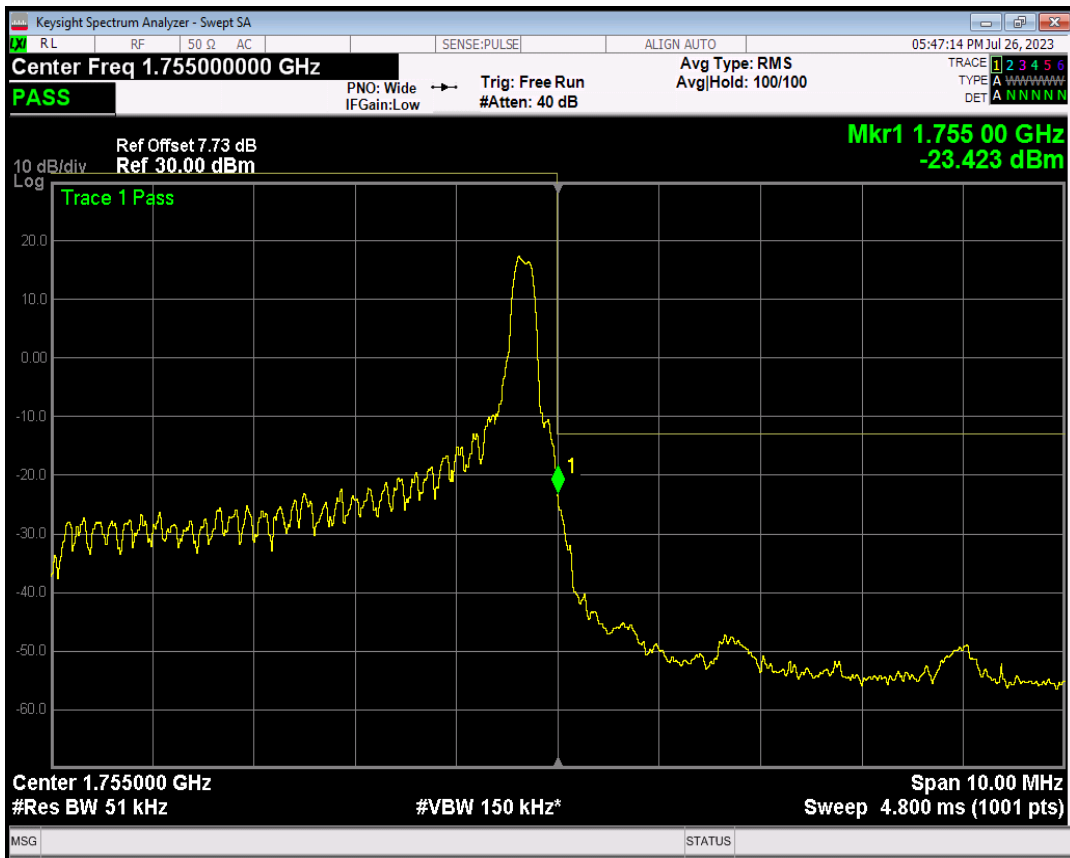

Band4 16QAM BW=5MHz Channel=20375 RB Size=1 Position=#Max

Band4 16QAM BW=5MHz Channel=20375 RB Size=25 Position=#0