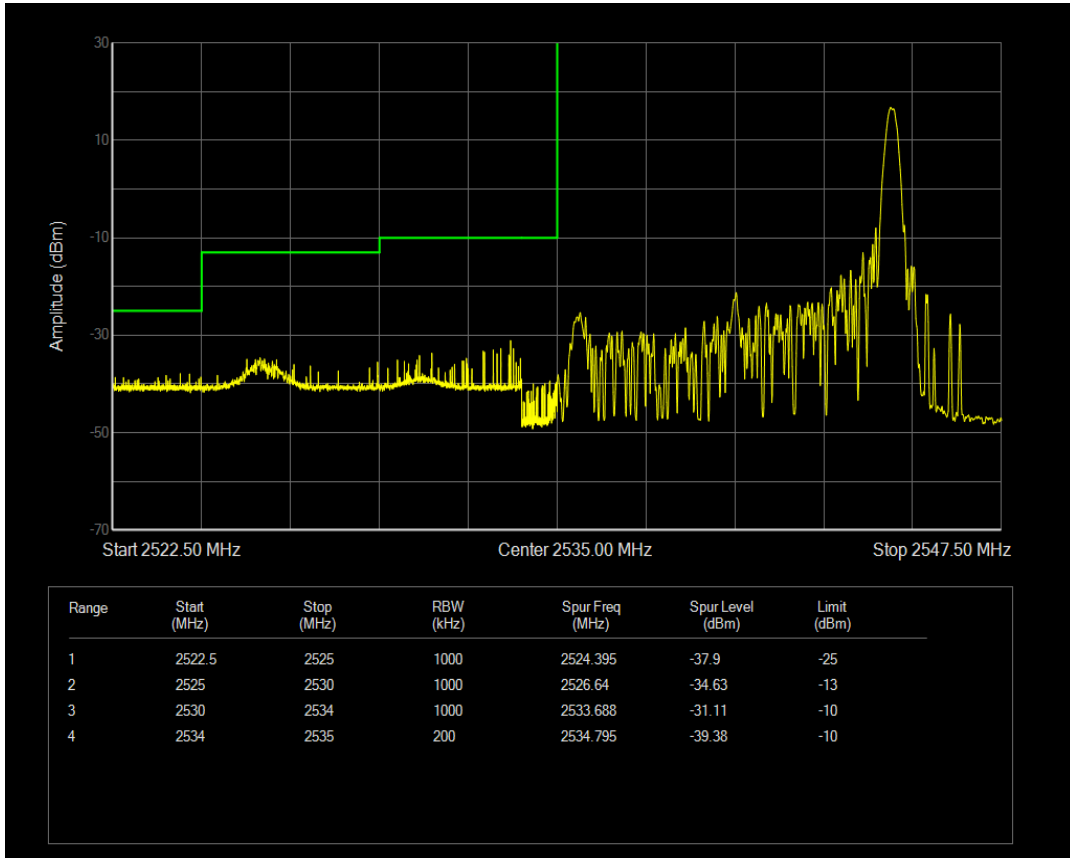

Band41(2535-2655) QPSK BW=10MHz Channel=40090 RB Size=1 Position=#Max

Band41(2535-2655) QPSK BW=10MHz Channel=40090 RB Size=50 Position=#0