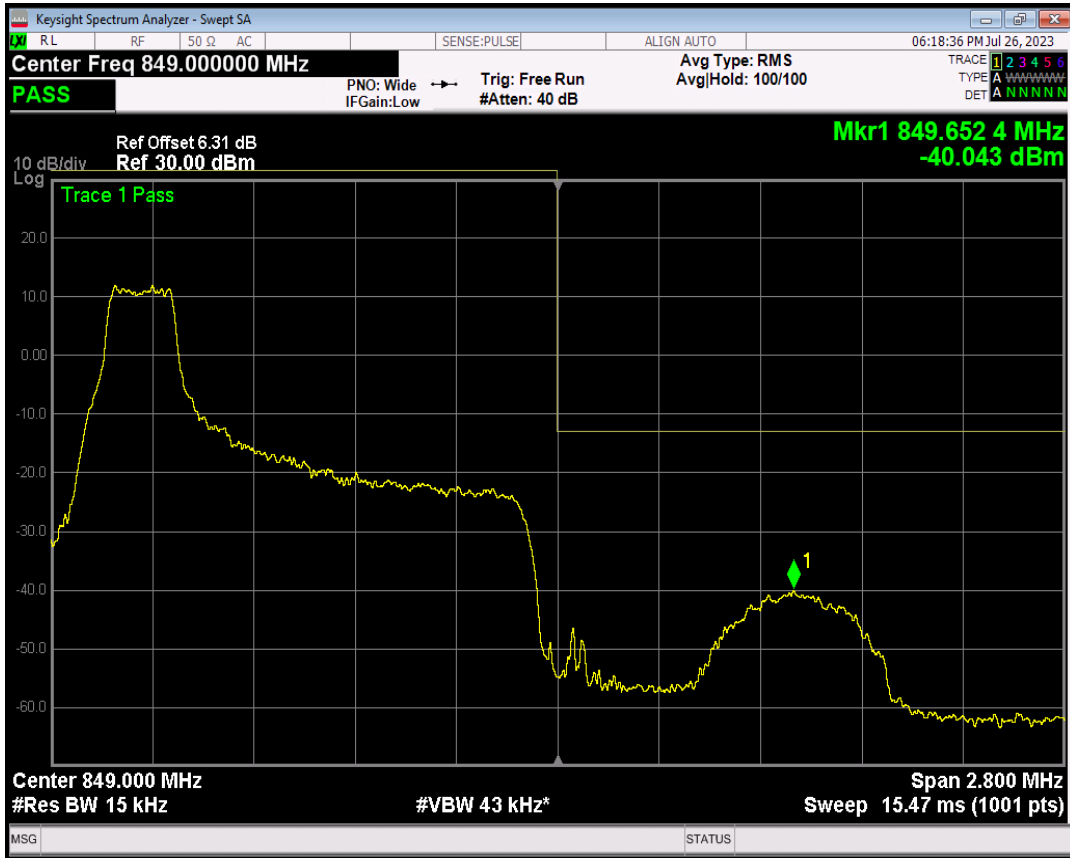

Band5 16QAM BW=1.4MHz Channel=20643 RB Size=1 Position=#0

Band5 16QAM BW=1.4MHz Channel=20643 RB Size=1 Position=#Max