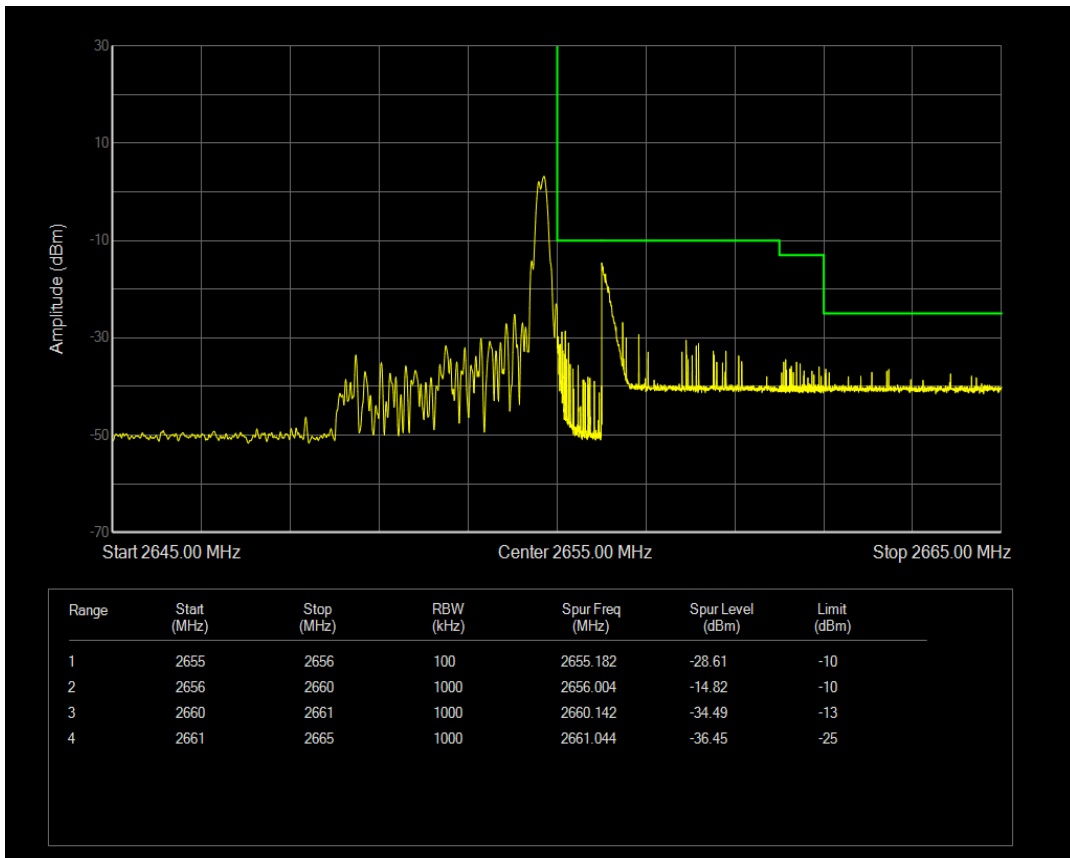

Band41(2535-2655) 16QAM BW=5MHz Channel=41215 RB Size=1 Position=#Max

Band41(2535-2655) 16QAM BW=5MHz Channel=41215 RB Size=25 Position=#0