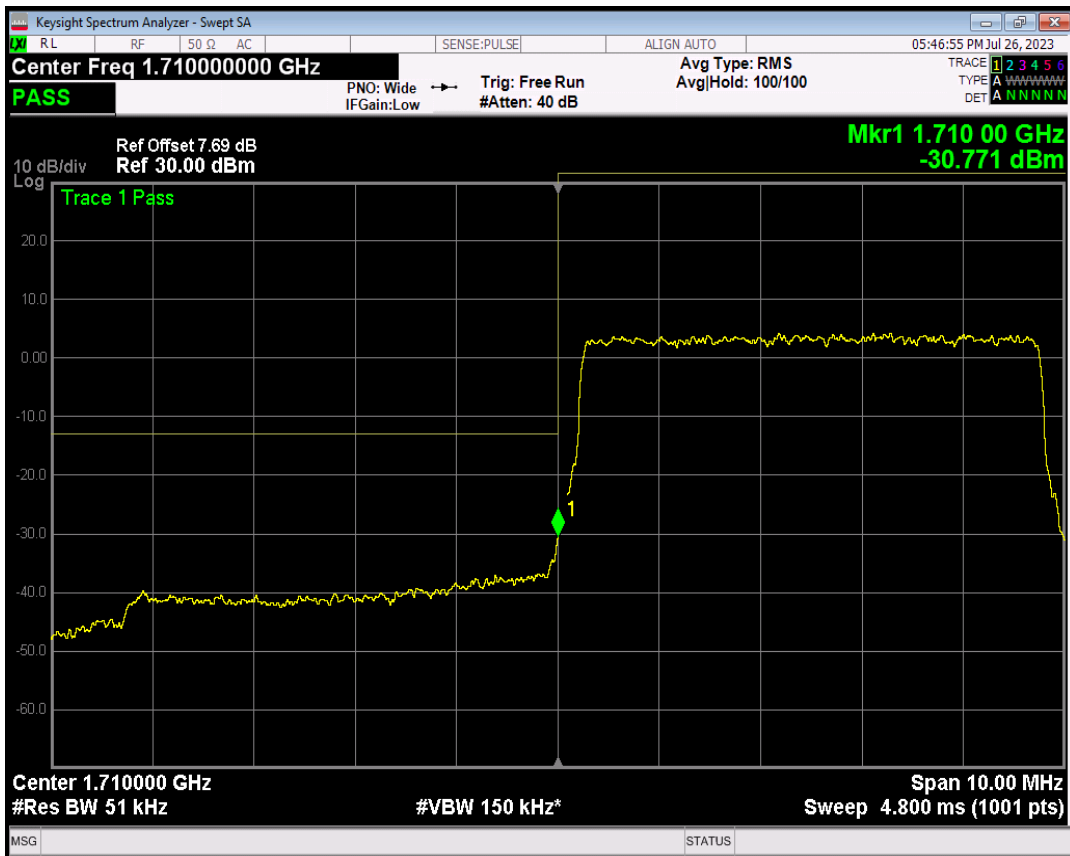

Band4 QPSK BW=3MHz Channel=20385 RB Size=15 Position=#0

Band4 16QAM BW=3MHz Channel=20385 RB Size=1 Position=#0

Band4 16QAM BW=3MHz Channel=20385 RB Size=1 Position=#Max

Band4 16QAM BW=3MHz Channel=20385 RB Size=15 Position=#0

Band4 QPSK BW=5MHz Channel=19975 RB Size=1 Position=#0

Band4 QPSK BW=5MHz Channel=19975 RB Size=1 Position=#Max

Band4 QPSK BW=5MHz Channel=19975 RB Size=25 Position=#0

Band4 16QAM BW=5MHz Channel=19975 RB Size=1 Position=#0