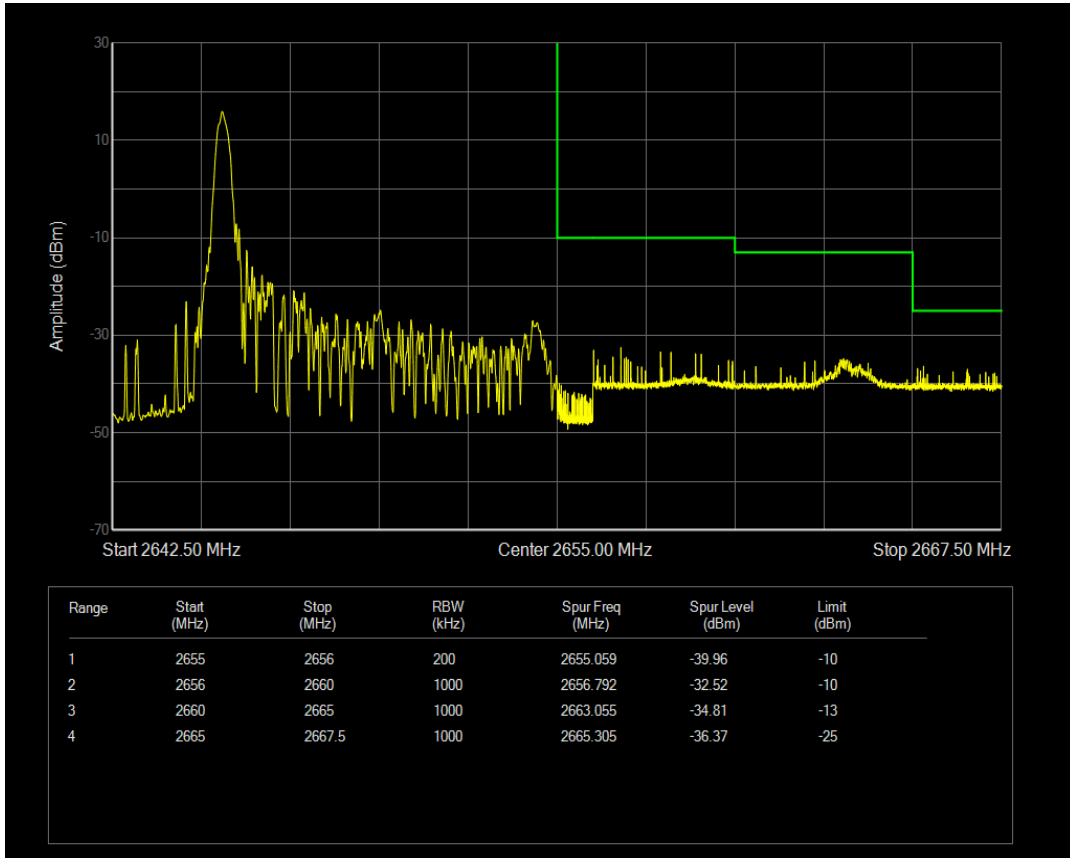

Band41(2535-2655) 16QAM BW=10MHz Channel=41190 RB Size=1 Position=#0

Band41(2535-2655) 16QAM BW=10MHz Channel=41190 RB Size=1 Position=#Max