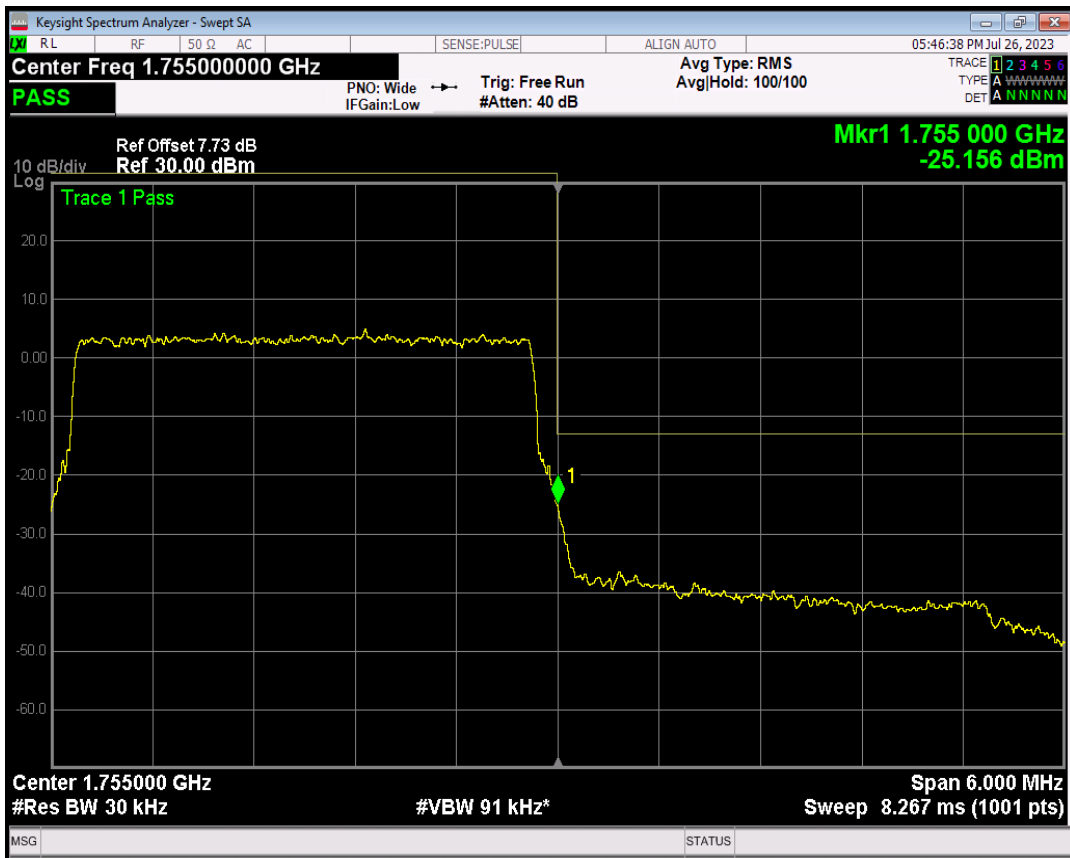

Band4 QPSK BW=3MHz Channel=20385 RB Size=15 Position=#0

Band4 16QAM BW=3MHz Channel=20385 RB Size=1 Position=#0