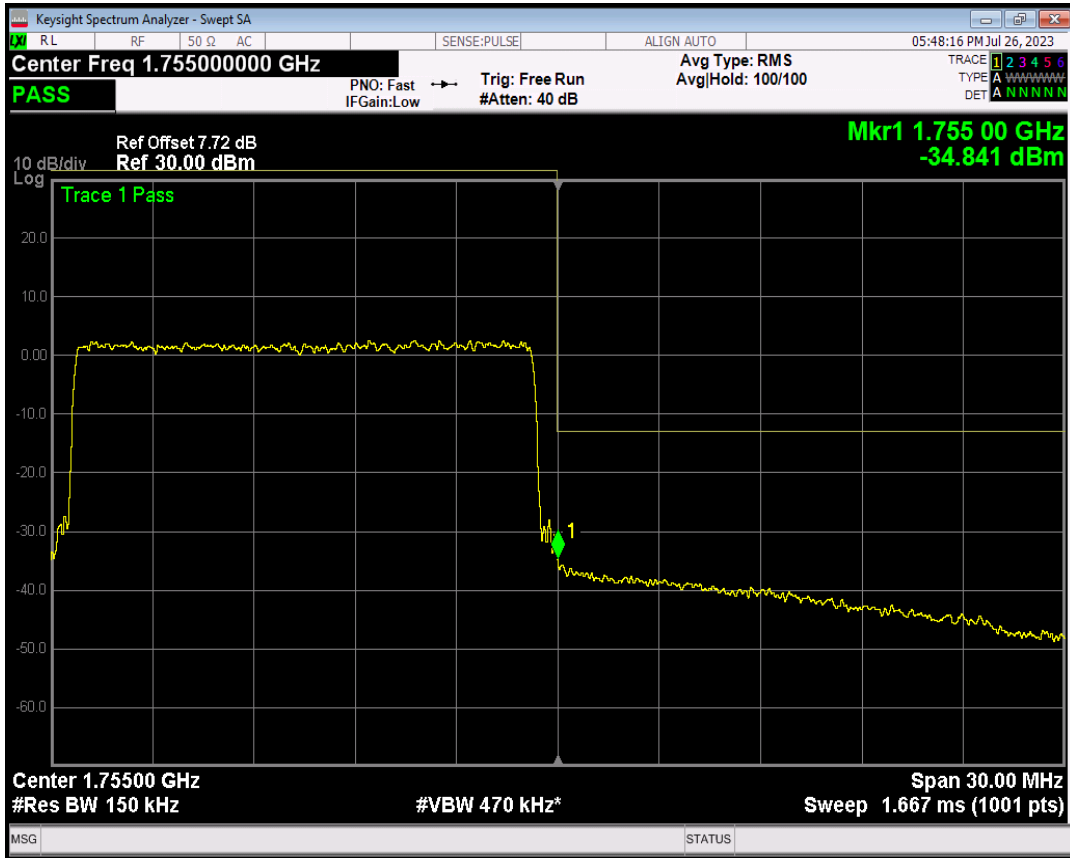

Band4 QPSK BW=15MHz Channel=20325 RB Size=75 Position=#0

Band4 16QAM BW=15MHz Channel=20325 RB Size=1 Position=#0

Band4 16QAM BW=15MHz Channel=20325 RB Size=1 Position=#Max

Band4 16QAM BW=15MHz Channel=20325 RB Size=75 Position=#0