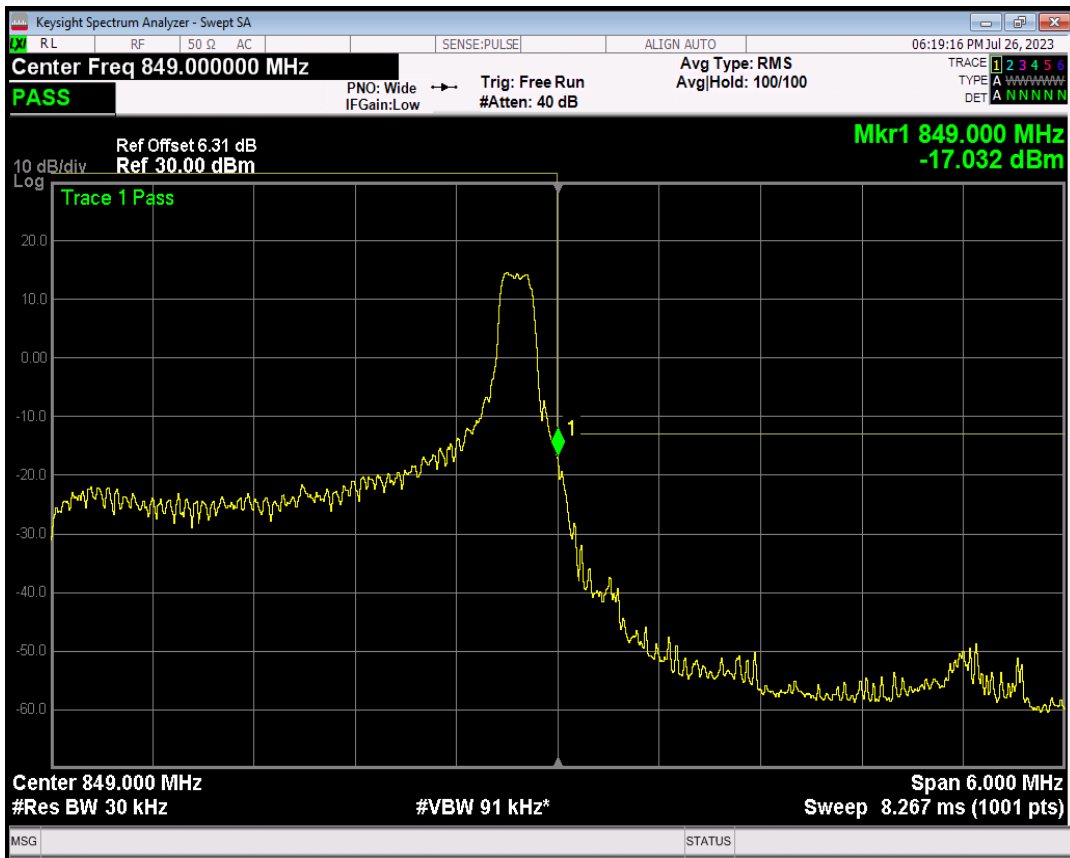

Band5 16QAM BW=3MHz Channel=20635 RB Size=1 Position=#Max

Band5 16QAM BW=3MHz Channel=20635 RB Size=15 Position=#0