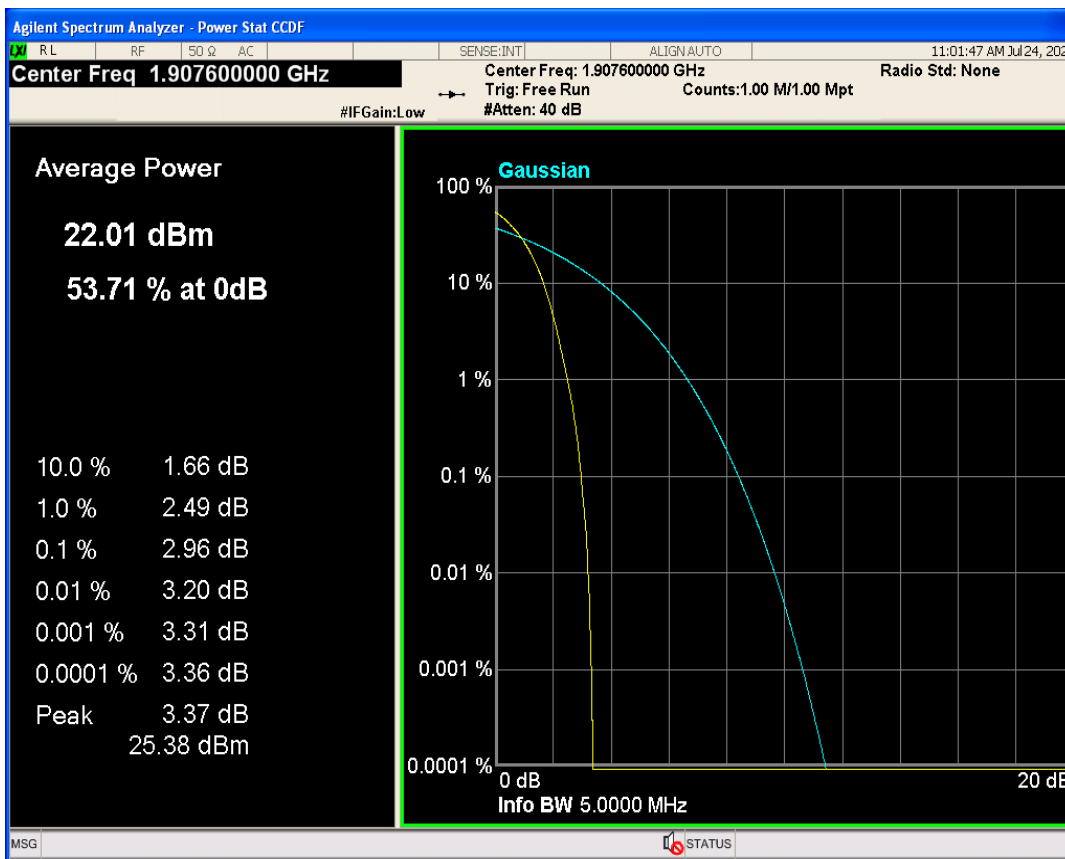

Peak-to-Average Ratio

Band	Channel	Frequency (MHz)	Result (dB)	high Limit (dB)	Verdict
WCDMA Band2	9262	1852.4	3.02	13	PASS
WCDMA Band2	9400	1880	3.01	13	PASS
WCDMA Band2	9538	1907.6	2.96	13	PASS
WCDMA Band4	1312	1712.4	3.13	13	PASS
WCDMA Band4	1413	1732.6	3.13	13	PASS
WCDMA Band4	1513	1752.6	3.13	13	PASS
WCDMA Band5	4132	826.4	2.99	13	PASS
WCDMA Band5	4182	836.4	3.08	13	PASS
WCDMA Band5	4233	846.6	3.07	13	PASS

WCDMA Band2 Channel=9262

WCDMA Band2 Channel=9400

WCDMA Band2 Channel=9538

WCDMA Band4 Channel=1312

WCDMA Band4 Channel=1513

WCDMA Band4 Channel=1413

WCDMA Band5 Channel=4132

WCDMA Band5 Channel=4233