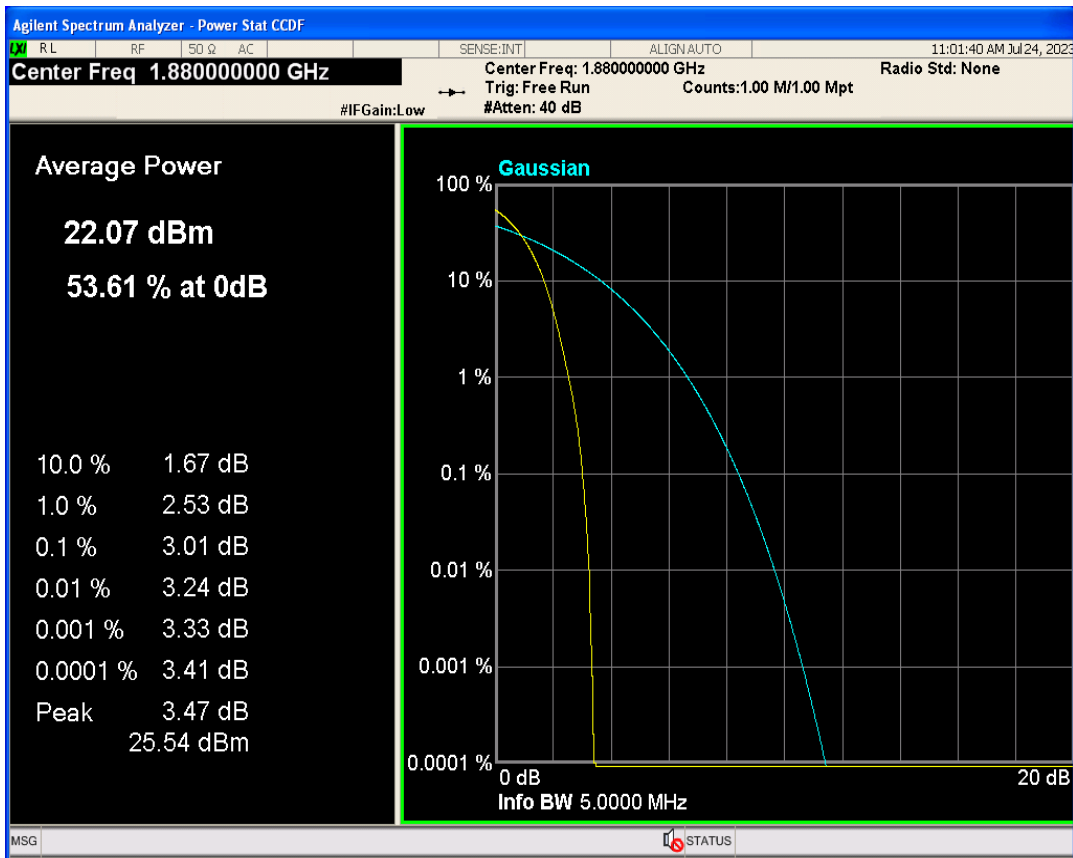

WCDMA Band2 Channel=9400