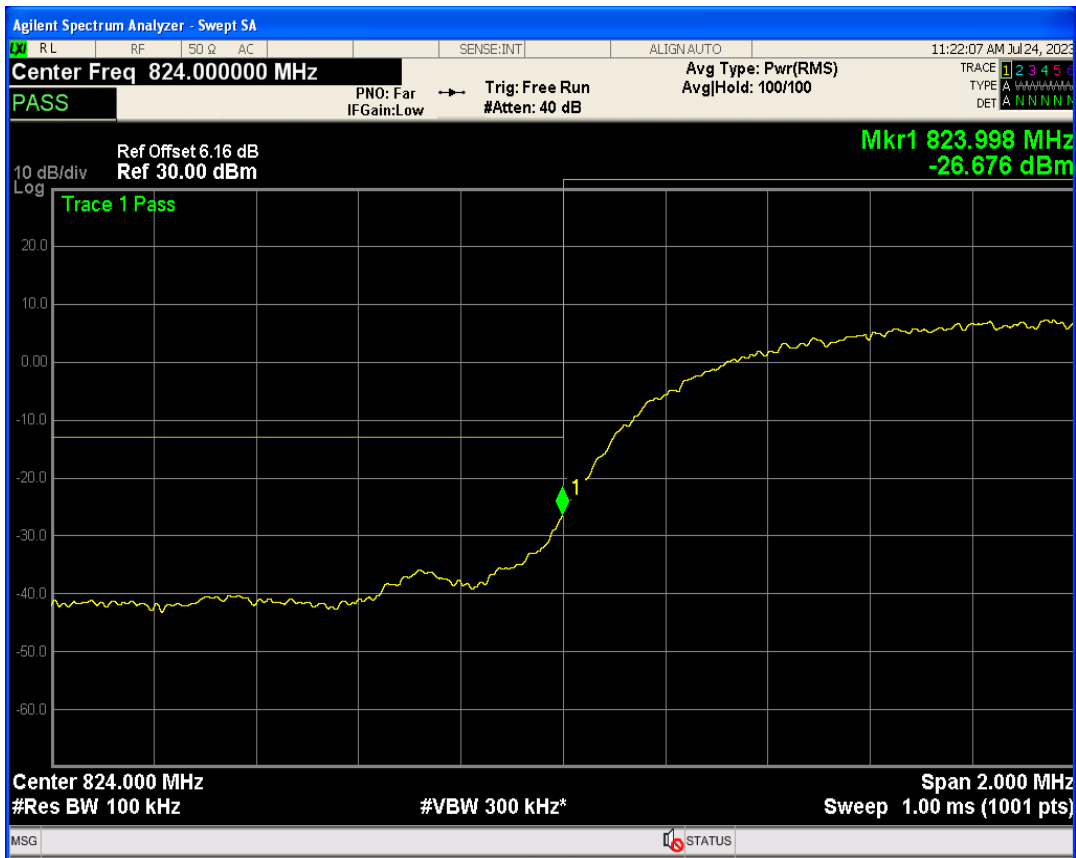

WCDMA Band2 Channel=9262

WCDMA Band2 Channel=9538

WCDMA Band4 Channel=1312

WCDMA Band4 Channel=1513

WCDMA Band5 Channel=4132

WCDMA Band5 Channel=4233

Out-of-band emissions

Band	Channel	Frequency (MHz)	Spur Freq (MHz)	Spur Level (dBm)	Limit (dBm)	Verdict
WCDMA Band2	9262	1852.4	17768.35	-23.52	-13	PASS
WCDMA Band2	9400	1880	18944.09	-23.37	-13	PASS
WCDMA Band2	9538	1907.6	19969.55	-23.68	-13	PASS
WCDMA Band4	1312	1712.4	17814.28	-24.35	-13	PASS
WCDMA Band4	1413	1732.6	19600.10	-24.05	-13	PASS
WCDMA Band4	1513	1752.6	17962.56	-22.57	-13	PASS
WCDMA Band5	4132	826.4	5800.89	-29.57	-13	PASS
WCDMA Band5	4182	836.4	7184.47	-30.13	-13	PASS
WCDMA Band5	4233	846.6	3299.91	-29.29	-13	PASS

WCDMA Band2 Channel=9262

WCDMA Band2 Channel=9400

WCDMA Band2 Channel=9538

WCDMA Band4 Channel=1312

WCDMA Band4 Channel=1413

WCDMA Band4 Channel=1513

WCDMA Band5 Channel=4132

WCDMA Band5 Channel=4182