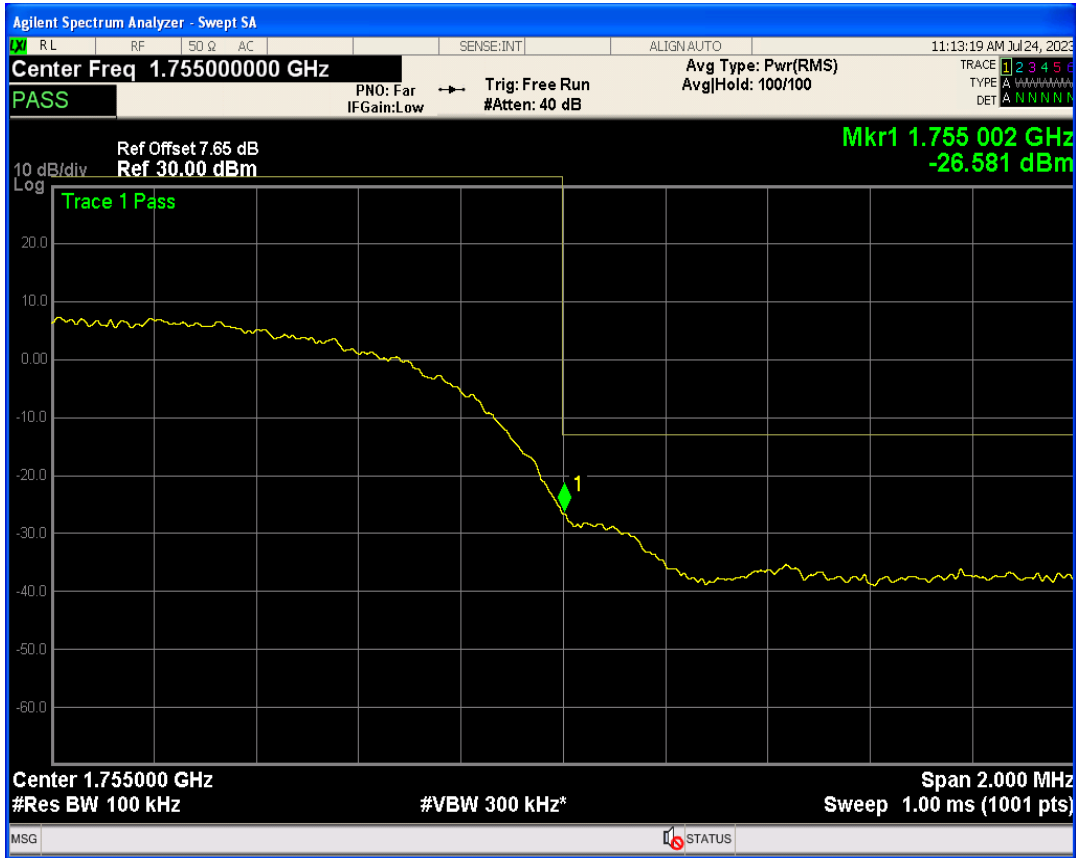

WCDMA Band2 Channel=9262

WCDMA Band2 Channel=9538

WCDMA Band4 Channel=1312

WCDMA Band4 Channel=1513

WCDMA Band5 Channel=4132

WCDMA Band5 Channel=4233

Out-of-band emissions

Band	Channel	Frequency (MHz)	Spur Freq (MHz)	Spur Level (dBm)	Limit (dBm)	Verdict
WCDMA Band2	9262	1852.4	17768.35	-23.52	-13	PASS
WCDMA Band2	9400	1880	18944.09	-23.37	-13	PASS
WCDMA Band2	9538	1907.6	19969.55	-23.68	-13	PASS
WCDMA Band4	1312	1712.4	17814.28	-24.35	-13	PASS
WCDMA Band4	1413	1732.6	19600.10	-24.05	-13	PASS
WCDMA Band4	1513	1752.6	17962.56	-22.57	-13	PASS
WCDMA Band5	4132	826.4	5800.89	-29.57	-13	PASS
WCDMA Band5	4182	836.4	7184.47	-30.13	-13	PASS
WCDMA Band5	4233	846.6	3299.91	-29.29	-13	PASS

WCDMA Band2 Channel=9262

WCDMA Band2 Channel=9400

WCDMA Band2 Channel=9538

WCDMA Band4 Channel=1312

WCDMA Band4 Channel=1413

WCDMA Band4 Channel=1513

WCDMA Band5 Channel=4132

WCDMA Band5 Channel=4182