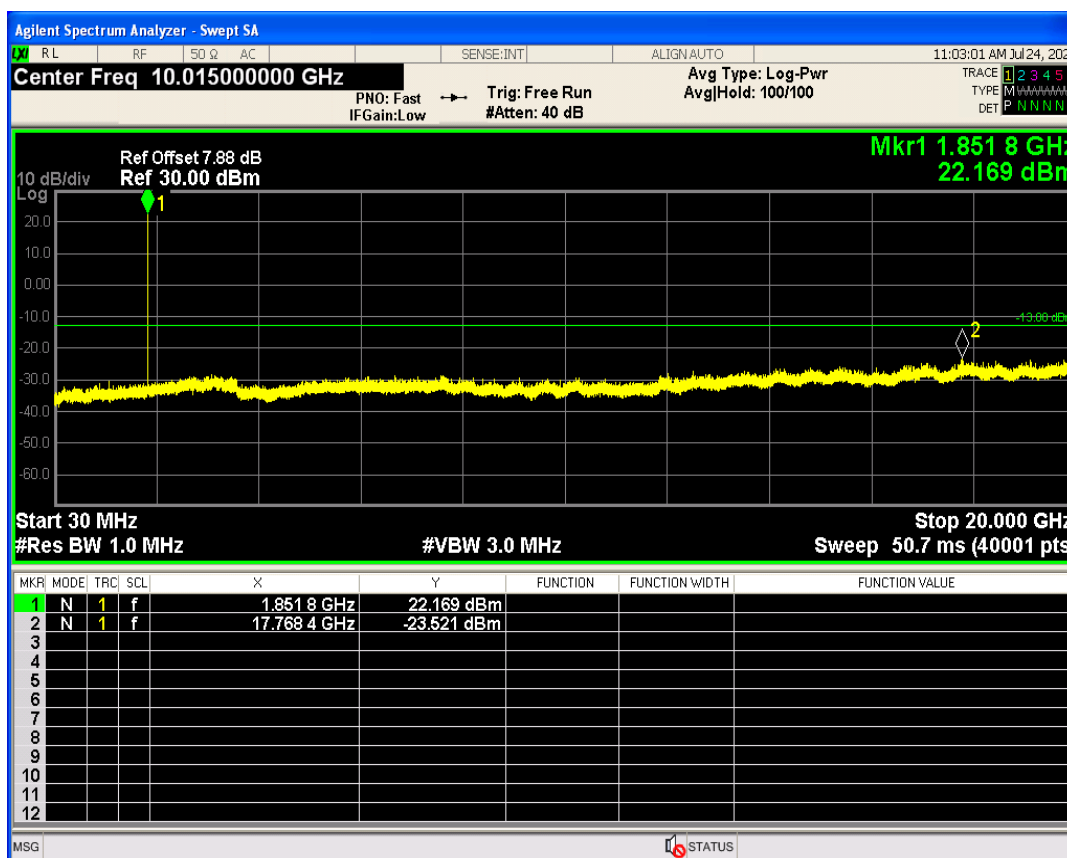

WCDMA Band2 Channel=9262

WCDMA Band2 Channel=9538

WCDMA Band4 Channel=1312

WCDMA Band4 Channel=1513

WCDMA Band5 Channel=4132

WCDMA Band5 Channel=4233

Out-of-band emissions

Band	Channel	Frequency (MHz)	Spur Freq (MHz)	Spur Level (dBm)	Limit (dBm)	Verdict
WCDMA Band2	9262	1852.4	17768.35	-23.52	-13	PASS
WCDMA Band2	9400	1880	18944.09	-23.37	-13	PASS
WCDMA Band2	9538	1907.6	19969.55	-23.68	-13	PASS
WCDMA Band4	1312	1712.4	17814.28	-24.35	-13	PASS
WCDMA Band4	1413	1732.6	19600.10	-24.05	-13	PASS
WCDMA Band4	1513	1752.6	17962.56	-22.57	-13	PASS
WCDMA Band5	4132	826.4	5800.89	-29.57	-13	PASS
WCDMA Band5	4182	836.4	7184.47	-30.13	-13	PASS
WCDMA Band5	4233	846.6	3299.91	-29.29	-13	PASS

WCDMA Band2 Channel=9262

WCDMA Band2 Channel=9400

WCDMA Band2 Channel=9538

WCDMA Band4 Channel=1312

WCDMA Band4 Channel=1413

WCDMA Band4 Channel=1513

WCDMA Band5 Channel=4132

WCDMA Band5 Channel=4182