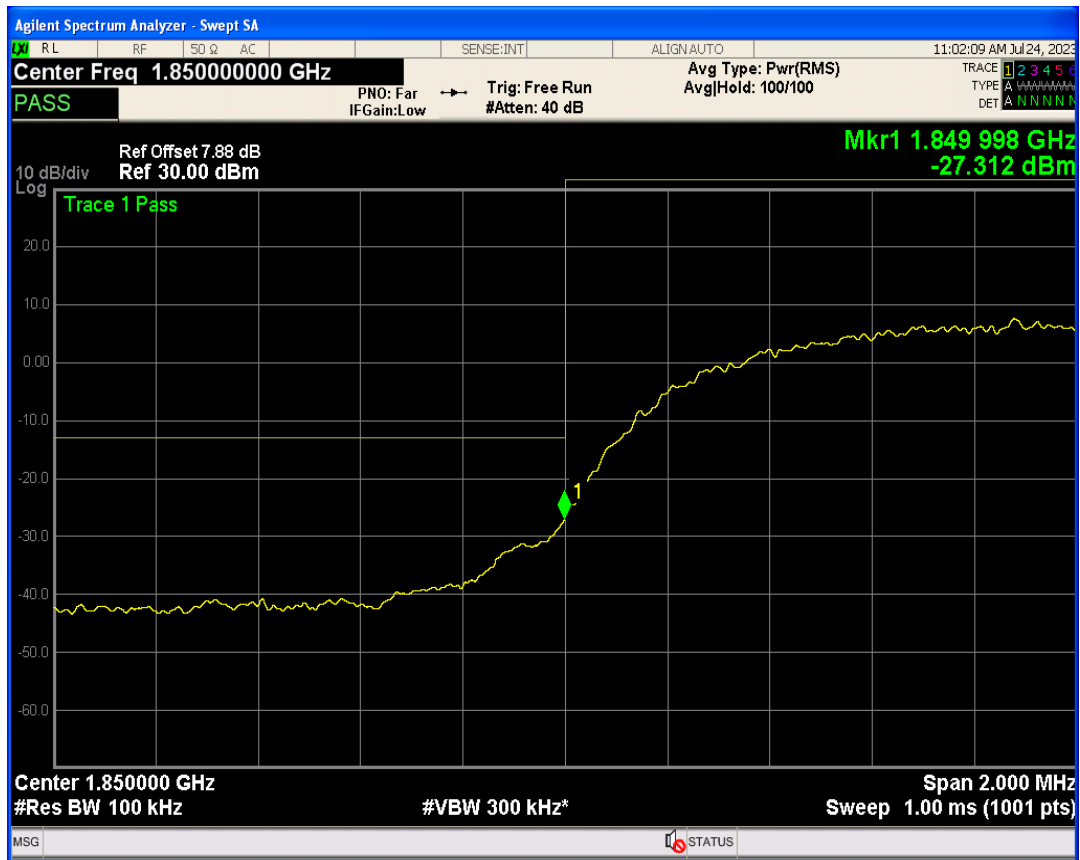

Band edge

Band	Channel	Frequency (MHz)	Spur Freq (MHz)	Spur Level (dBm)	Limit (dBm)	Verdict
WCDMA Band2	9262	1852.4	1850.00	-27.31	-13	PASS
WCDMA Band2	9538	1907.6	1910.00	-26.46	-13	PASS
WCDMA Band4	1312	1712.4	1710.00	-27.30	-13	PASS
WCDMA Band4	1513	1752.6	1755.00	-26.58	-13	PASS
WCDMA Band5	4132	826.4	824.00	-26.67	-13	PASS
WCDMA Band5	4233	846.6	849.00	-28.39	-13	PASS

WCDMA Band2 Channel=9262