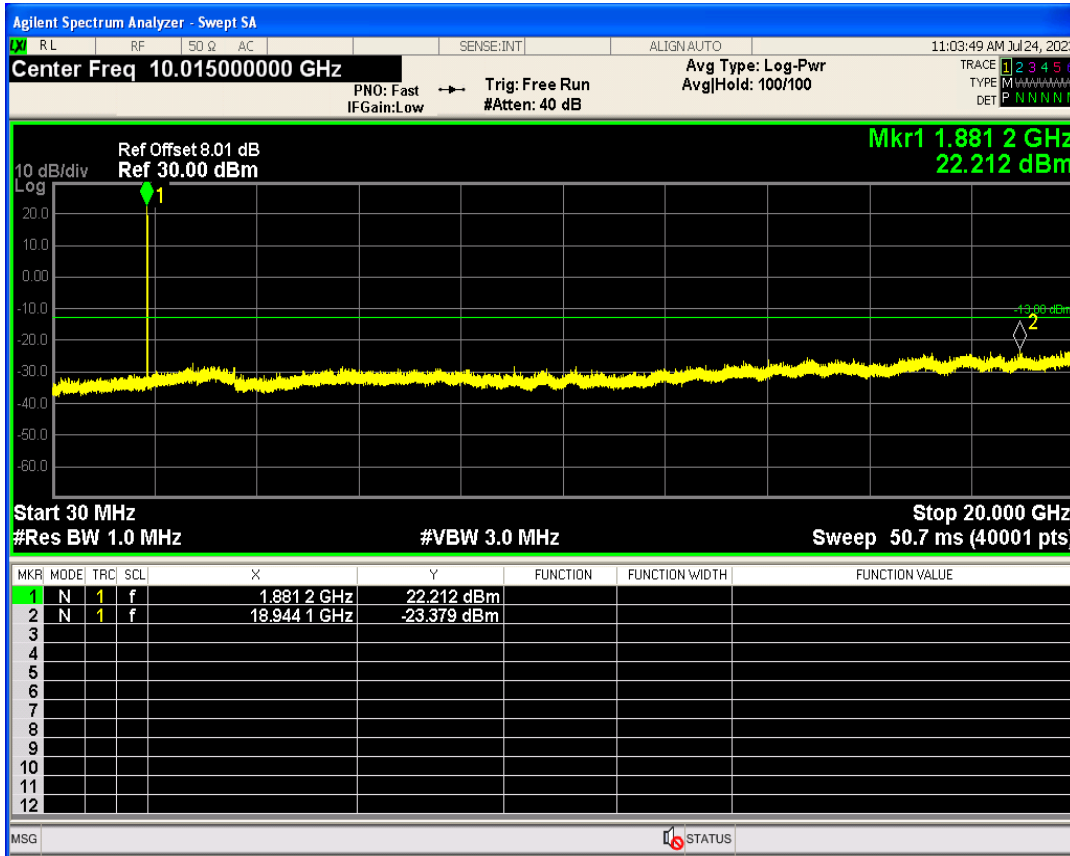

WCDMA Band2 Channel=9262

WCDMA Band2 Channel=9538

WCDMA Band4 Channel=1312

WCDMA Band4 Channel=1513

WCDMA Band5 Channel=4132

WCDMA Band5 Channel=4233

Out-of-band emissions

Band	Channel	Frequency (MHz)	Spur Freq (MHz)	Spur Level (dBm)	Limit (dBm)	Verdict
WCDMA Band2	9262	1852.4	17768.35	-23.52	-13	PASS
WCDMA Band2	9400	1880	18944.09	-23.37	-13	PASS
WCDMA Band2	9538	1907.6	19969.55	-23.68	-13	PASS
WCDMA Band4	1312	1712.4	17814.28	-24.35	-13	PASS
WCDMA Band4	1413	1732.6	19600.10	-24.05	-13	PASS
WCDMA Band4	1513	1752.6	17962.56	-22.57	-13	PASS
WCDMA Band5	4132	826.4	5800.89	-29.57	-13	PASS
WCDMA Band5	4182	836.4	7184.47	-30.13	-13	PASS
WCDMA Band5	4233	846.6	3299.91	-29.29	-13	PASS

WCDMA Band2 Channel=9262

WCDMA Band2 Channel=9400

WCDMA Band2 Channel=9538

WCDMA Band4 Channel=1312

WCDMA Band4 Channel=1413

WCDMA Band4 Channel=1513

WCDMA Band5 Channel=4132

WCDMA Band5 Channel=4182