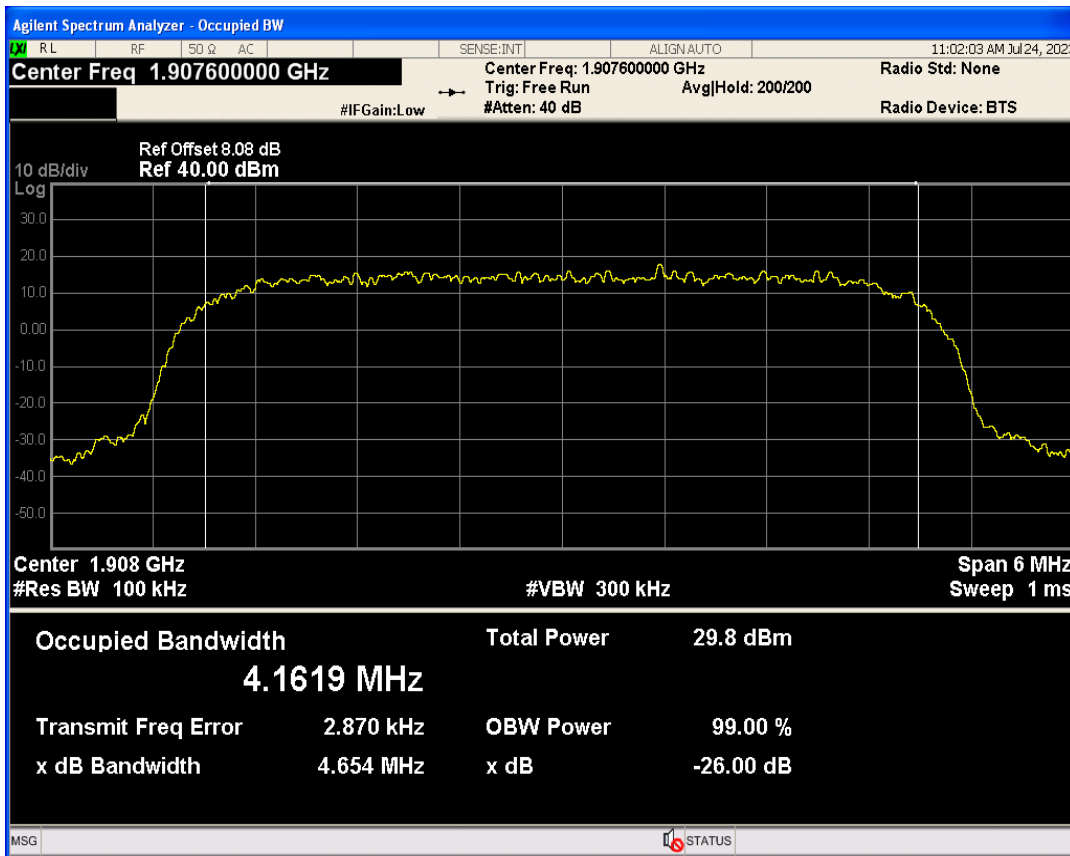

WCDMA Band2 Channel=9538