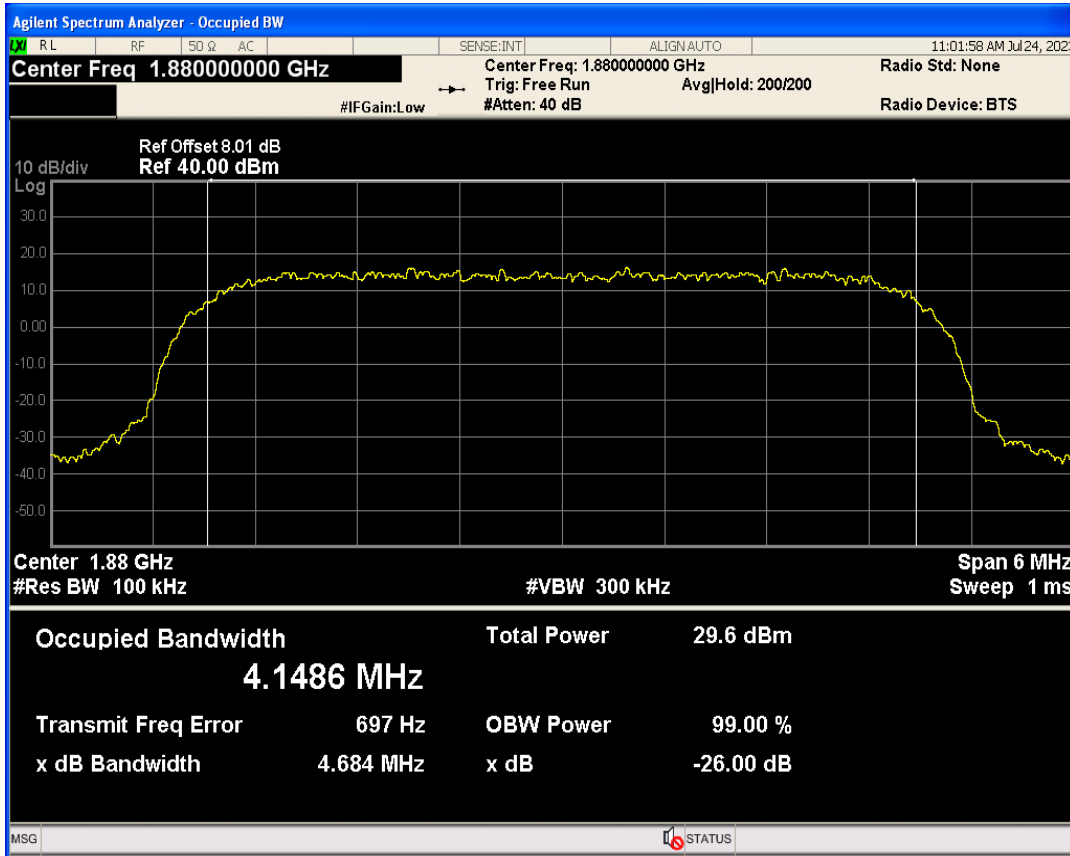

WCDMA Band5 Channel=4182

Occupied bandwidth

Band	Channel	Frequency (MHz)	99% OBW (kHz)	-26dB EBW (kHz)	Verdict
WCDMA Band2	9262	1852.4	4152.197	4655.330	PASS
WCDMA Band2	9400	1880	4148.589	4684.182	PASS
WCDMA Band2	9538	1907.6	4161.871	4653.683	PASS
WCDMA Band4	1312	1712.4	4130.665	4629.457	PASS
WCDMA Band4	1413	1732.6	4154.270	4674.769	PASS
WCDMA Band4	1513	1752.6	4163.868	4654.314	PASS
WCDMA Band5	4132	826.4	4163.067	4661.252	PASS
WCDMA Band5	4182	836.4	4136.351	4655.871	PASS
WCDMA Band5	4233	846.6	4154.826	4670.153	PASS

WCDMA Band2 Channel=9262

WCDMA Band2 Channel=9400

WCDMA Band2 Channel=9538

WCDMA Band4 Channel=1312

WCDMA Band4 Channel=1413

WCDMA Band4 Channel=1513

WCDMA Band5 Channel=4132

WCDMA Band5 Channel=4233