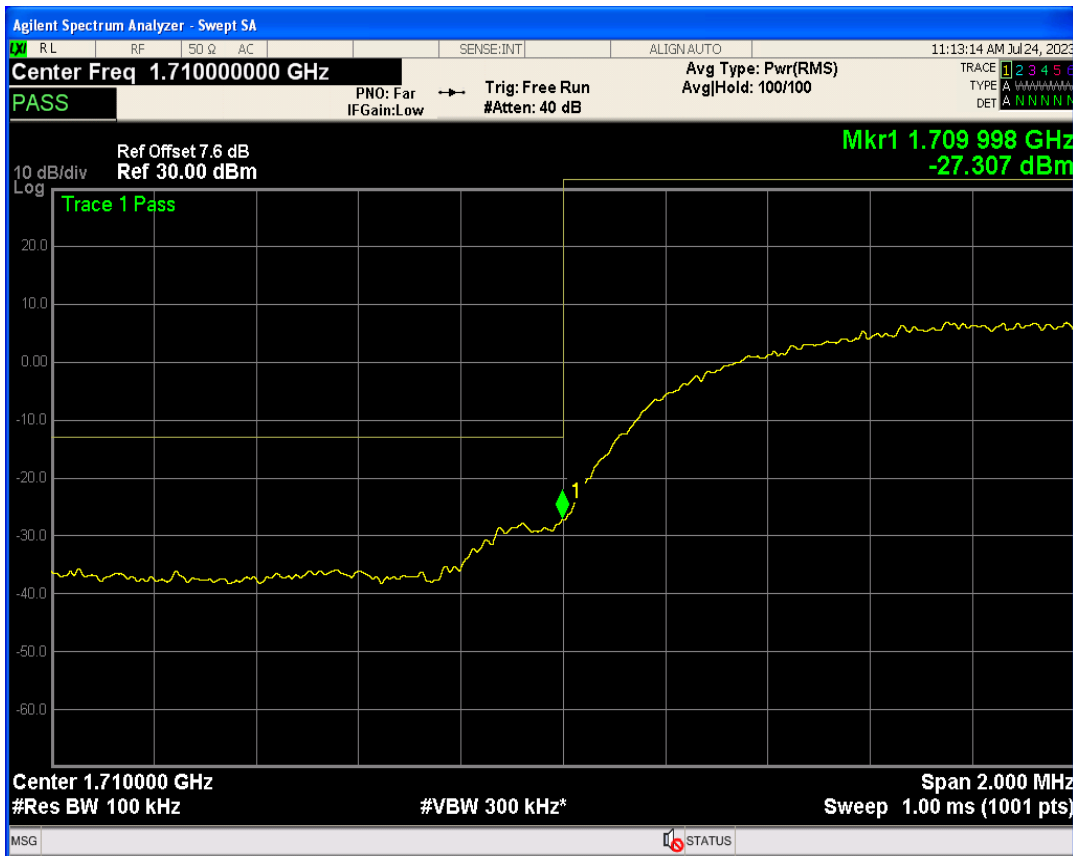

WCDMA Band4 Channel=1312