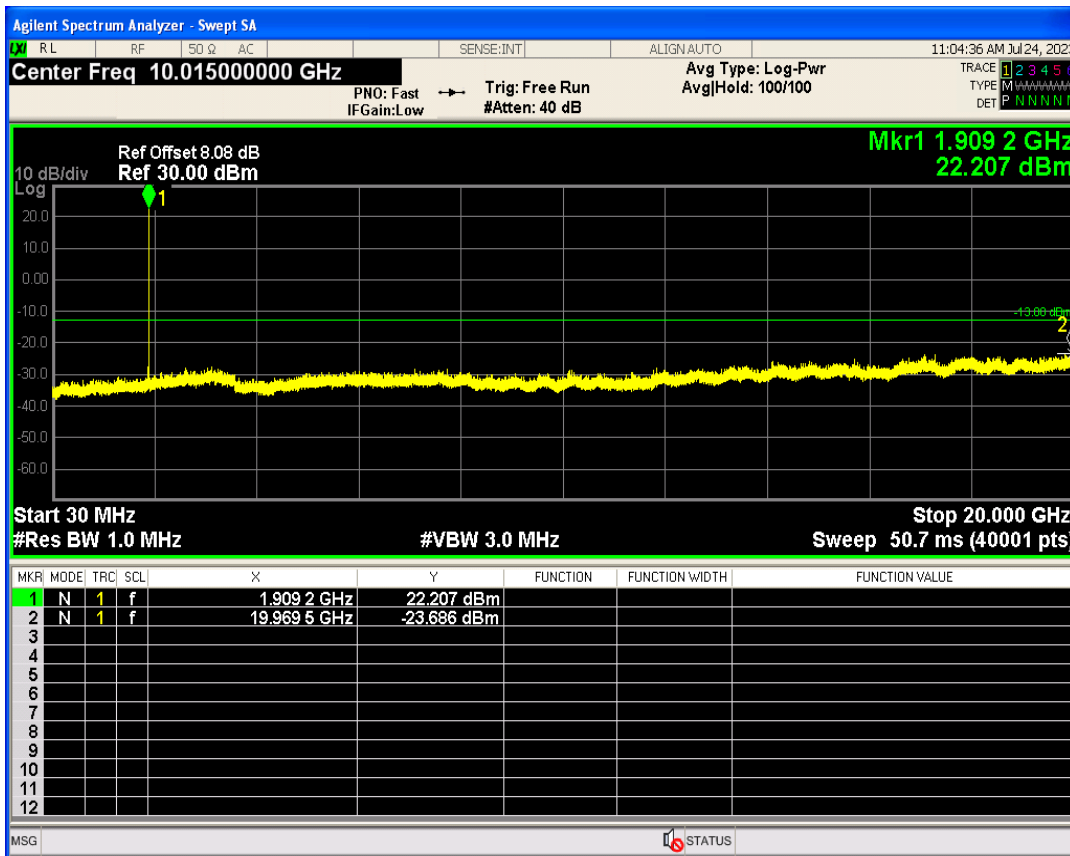

WCDMA Band2 Channel=9262

WCDMA Band2 Channel=9538

WCDMA Band4 Channel=1312

WCDMA Band4 Channel=1513

WCDMA Band5 Channel=4132

WCDMA Band5 Channel=4233

Out-of-band emissions

Band	Channel	Frequency (MHz)	Spur Freq (MHz)	Spur Level (dBm)	Limit (dBm)	Verdict
WCDMA Band2	9262	1852.4	17768.35	-23.52	-13	PASS
WCDMA Band2	9400	1880	18944.09	-23.37	-13	PASS
WCDMA Band2	9538	1907.6	19969.55	-23.68	-13	PASS
WCDMA Band4	1312	1712.4	17814.28	-24.35	-13	PASS
WCDMA Band4	1413	1732.6	19600.10	-24.05	-13	PASS
WCDMA Band4	1513	1752.6	17962.56	-22.57	-13	PASS
WCDMA Band5	4132	826.4	5800.89	-29.57	-13	PASS
WCDMA Band5	4182	836.4	7184.47	-30.13	-13	PASS
WCDMA Band5	4233	846.6	3299.91	-29.29	-13	PASS

WCDMA Band2 Channel=9262

WCDMA Band2 Channel=9400

WCDMA Band2 Channel=9538

WCDMA Band4 Channel=1312

WCDMA Band4 Channel=1413

WCDMA Band4 Channel=1513

WCDMA Band5 Channel=4132

WCDMA Band5 Channel=4182