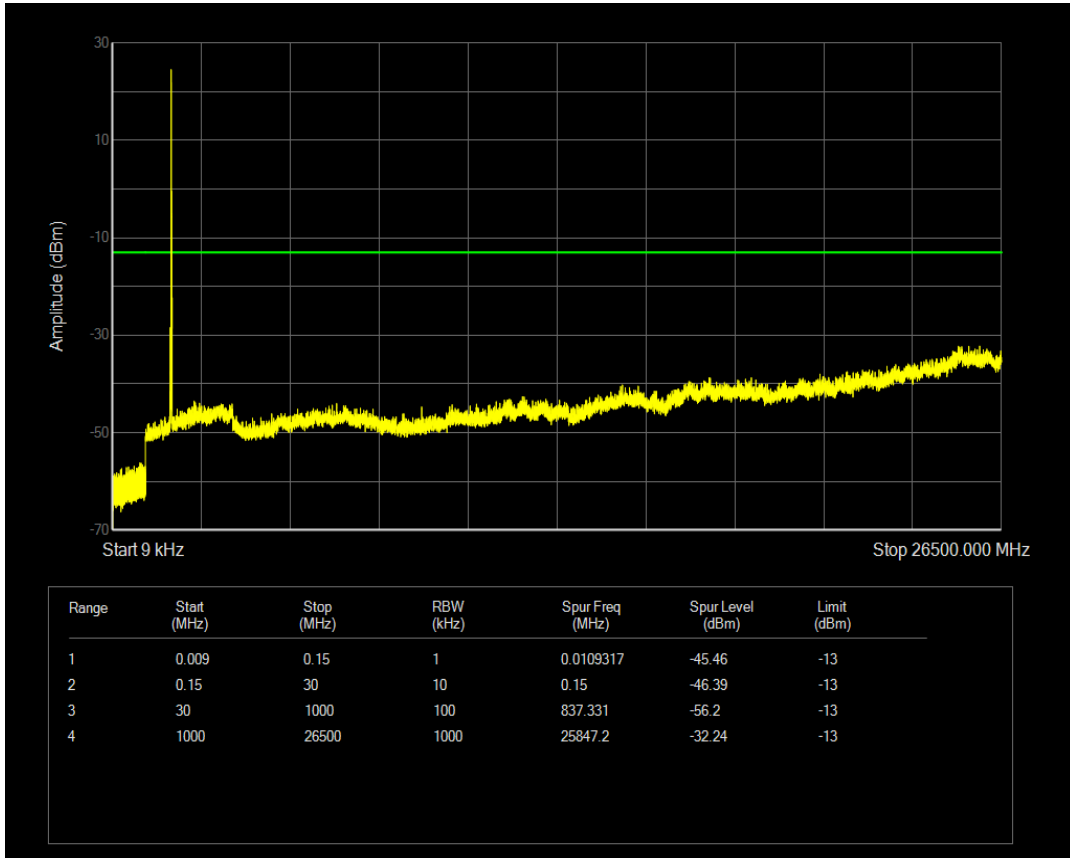

Band66 16QAM BW=15MHz Channel=132597 RB Size=1 Position=#0

Band66 16QAM BW=15MHz Channel=132597 RB Size=75 Position=#0