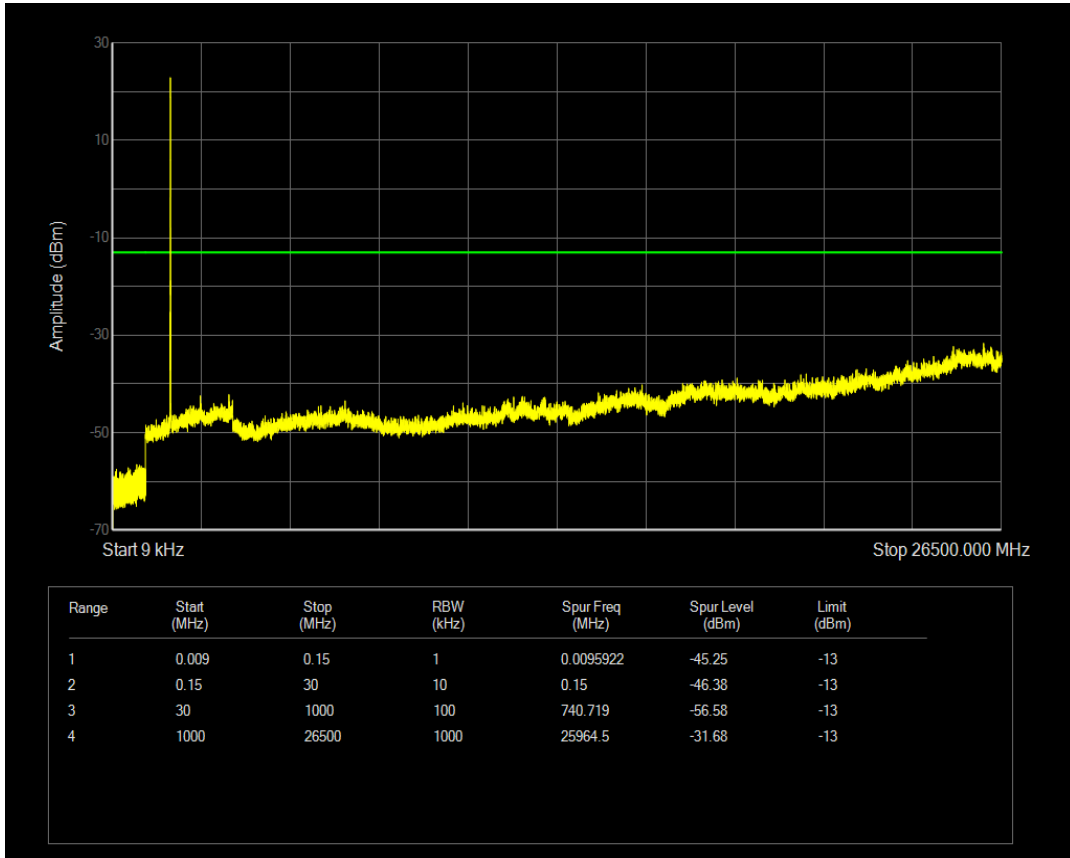

Band66 QPSK BW=5MHz Channel=131997 RB Size=25 Position=#0

Band66 16QAM BW=5MHz Channel=131997 RB Size=1 Position=#0

Band66 16QAM BW=5MHz Channel=131997 RB Size=25 Position=#0

Band66 QPSK BW=5MHz Channel=132322 RB Size=1 Position=#0