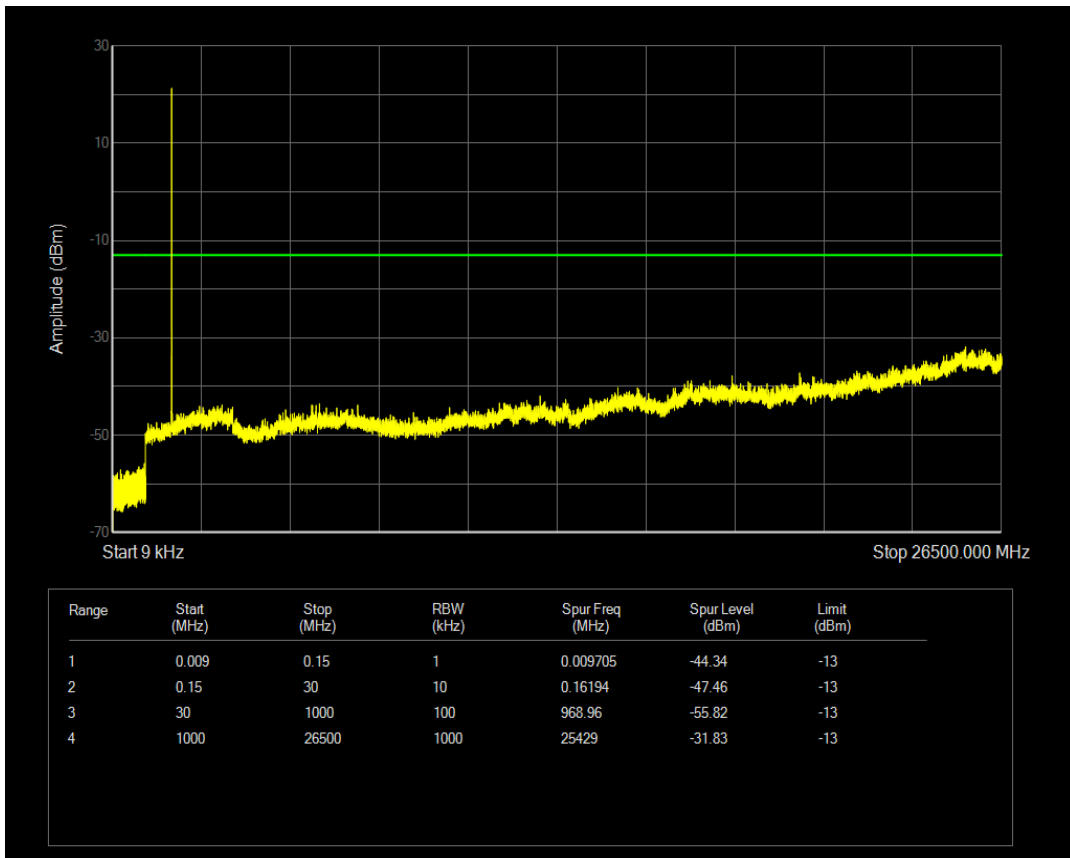

Band66 16QAM BW=1.4MHz Channel=132665 RB Size=6 Position=#0

Band66 QPSK BW=3MHz Channel=131987 RB Size=1 Position=#0