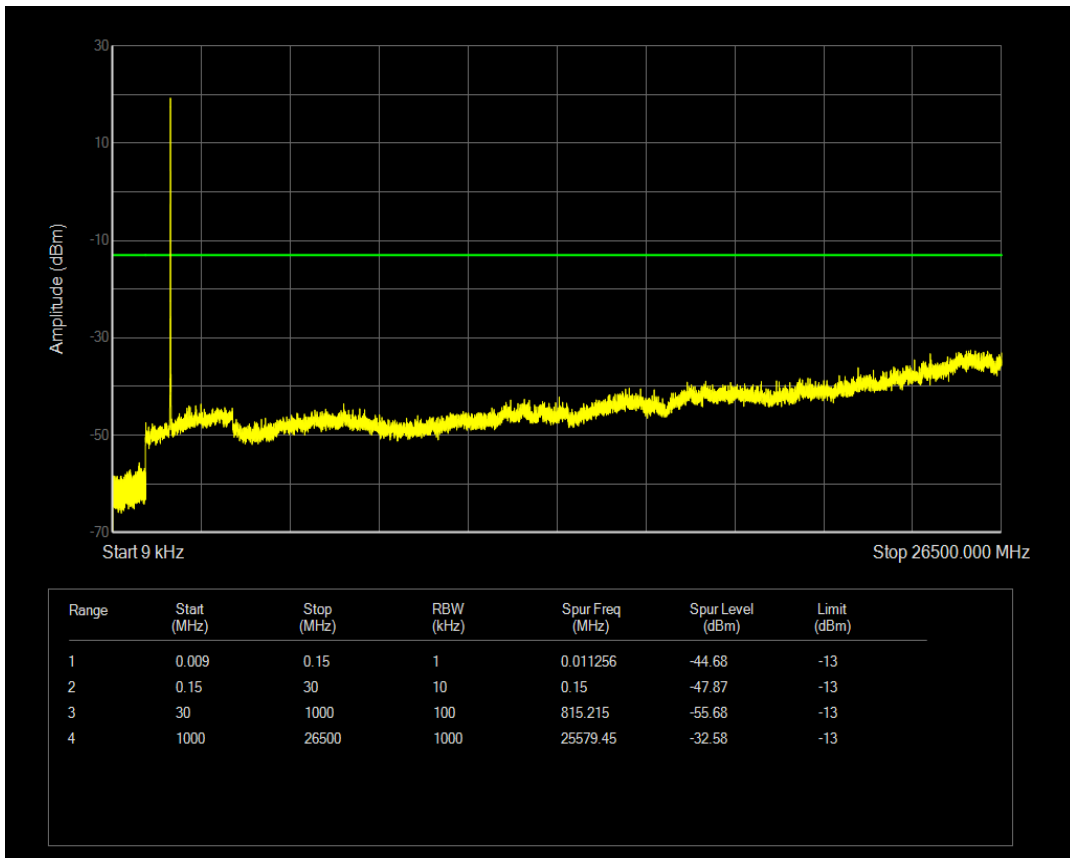

Band66 QPSK BW=5MHz Channel=132322 RB Size=25 Position=#0

Band66 16QAM BW=5MHz Channel=132322 RB Size=1 Position=#0