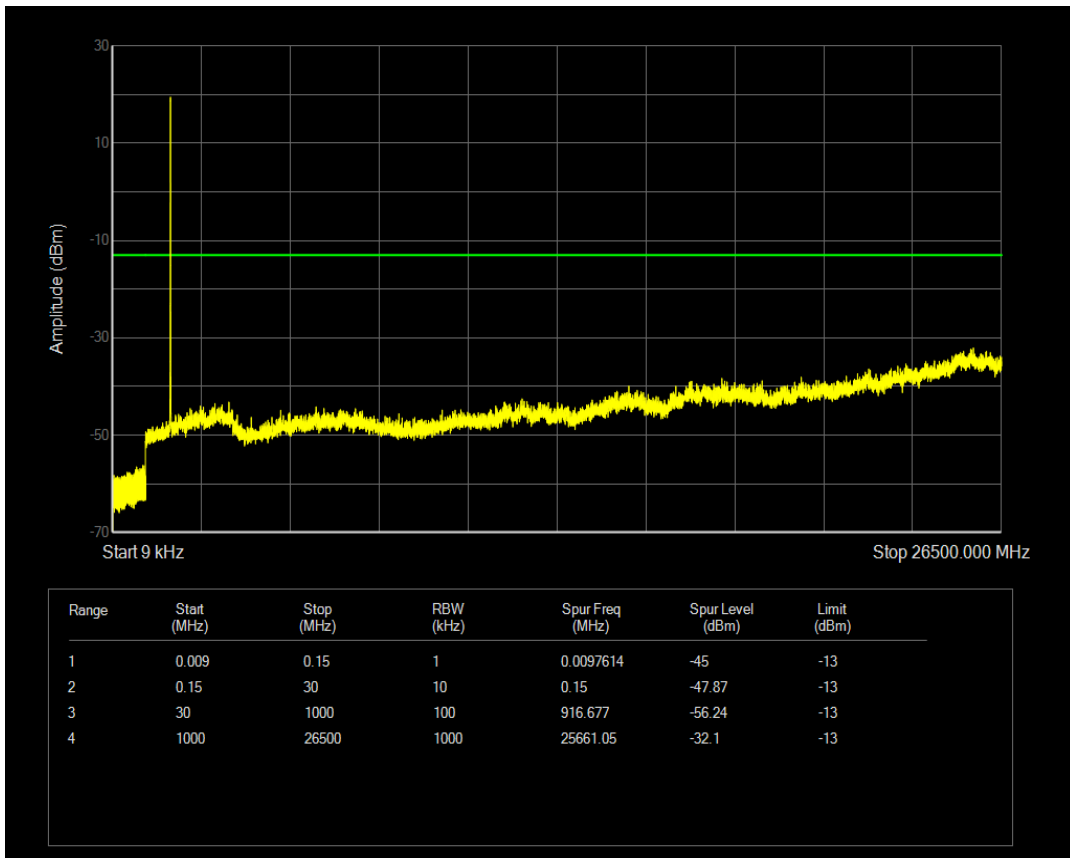

Band66 16QAM BW=5MHz Channel=132322 RB Size=25 Position=#0

Band66 QPSK BW=5MHz Channel=132647 RB Size=1 Position=#0