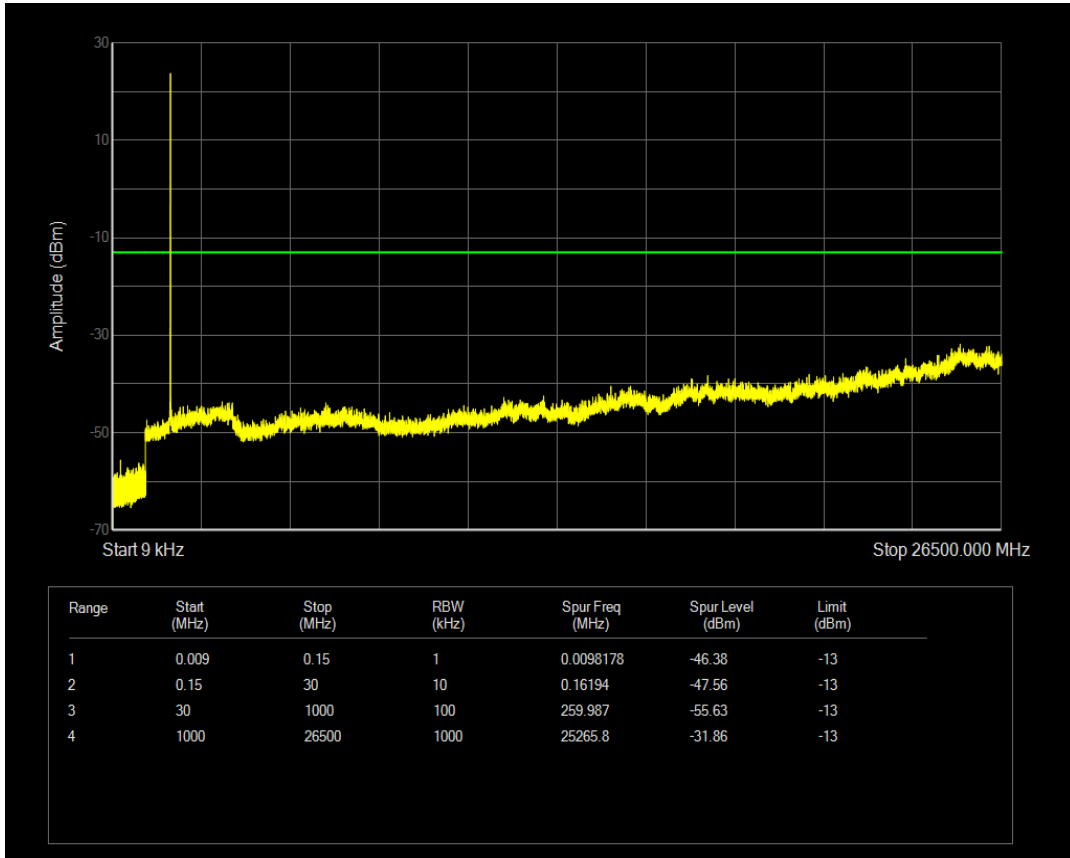

Band66 QPSK BW=3MHz Channel=131987 RB Size=15 Position=#0

Band66 16QAM BW=3MHz Channel=131987 RB Size=1 Position=#0

Band66 16QAM BW=3MHz Channel=131987 RB Size=15 Position=#0

Band66 QPSK BW=3MHz Channel=132322 RB Size=1 Position=#0