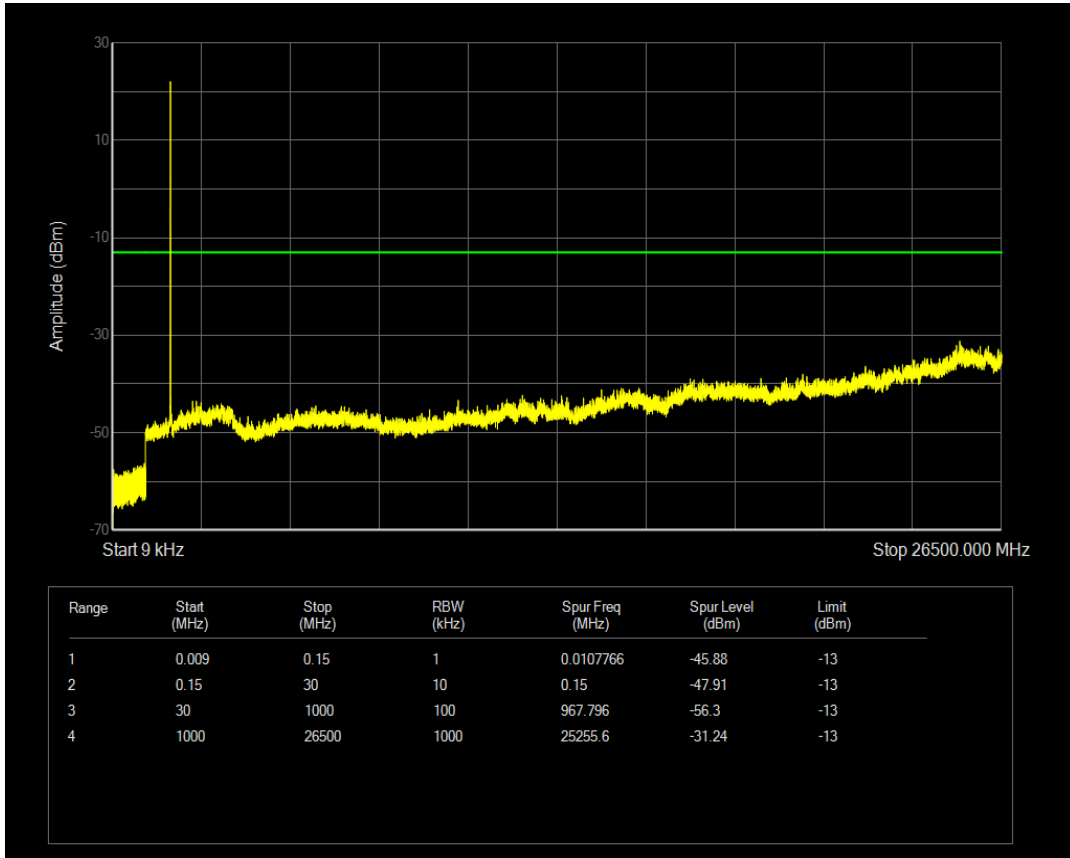

Band66 16QAM BW=3MHz Channel=132322 RB Size=1 Position=#0

Band66 16QAM BW=3MHz Channel=132322 RB Size=15 Position=#0