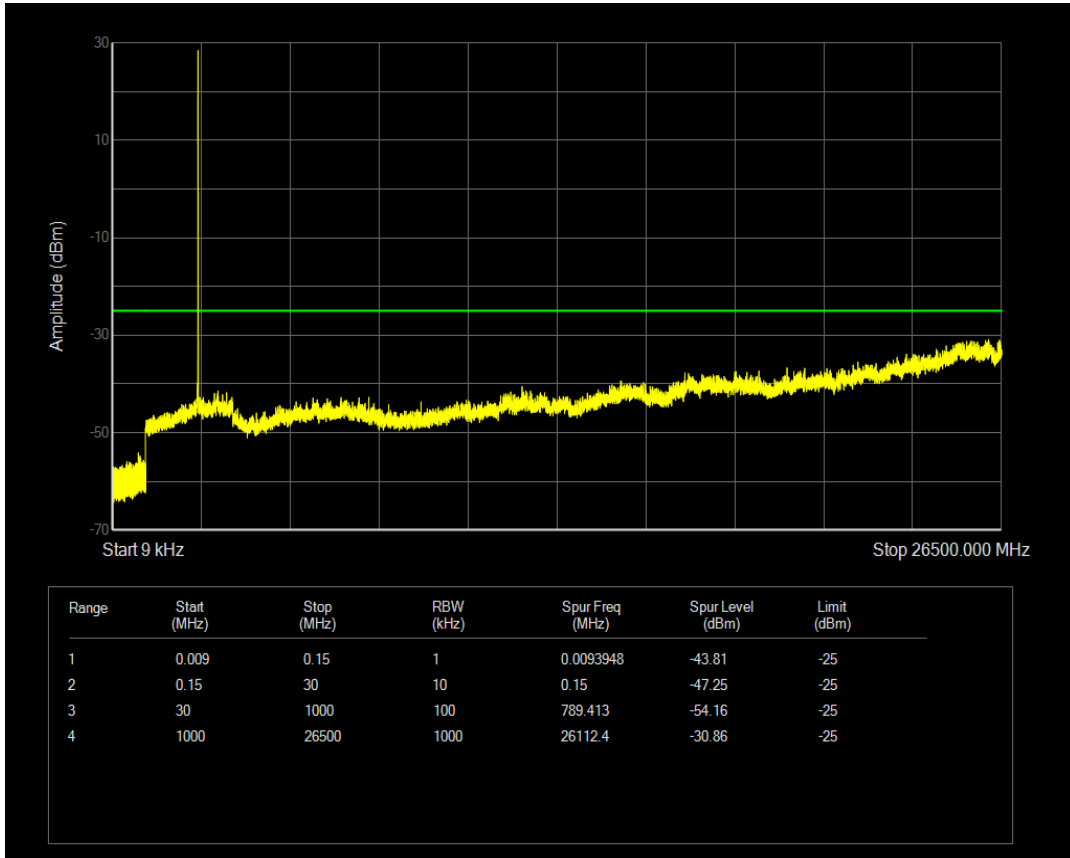

Band7 QPSK BW=5MHz Channel=21100 RB Size=25 Position=#0

Band7 16QAM BW=5MHz Channel=21100 RB Size=1 Position=#0

Band7 16QAM BW=5MHz Channel=21100 RB Size=25 Position=#0

Band7 QPSK BW=5MHz Channel=21425 RB Size=1 Position=#0

Band7 QPSK BW=5MHz Channel=21425 RB Size=25 Position=#0

Band7 16QAM BW=5MHz Channel=21425 RB Size=1 Position=#0

Band7 16QAM BW=5MHz Channel=21425 RB Size=25 Position=#0

Band7 QPSK BW=10MHz Channel=20800 RB Size=1 Position=#0