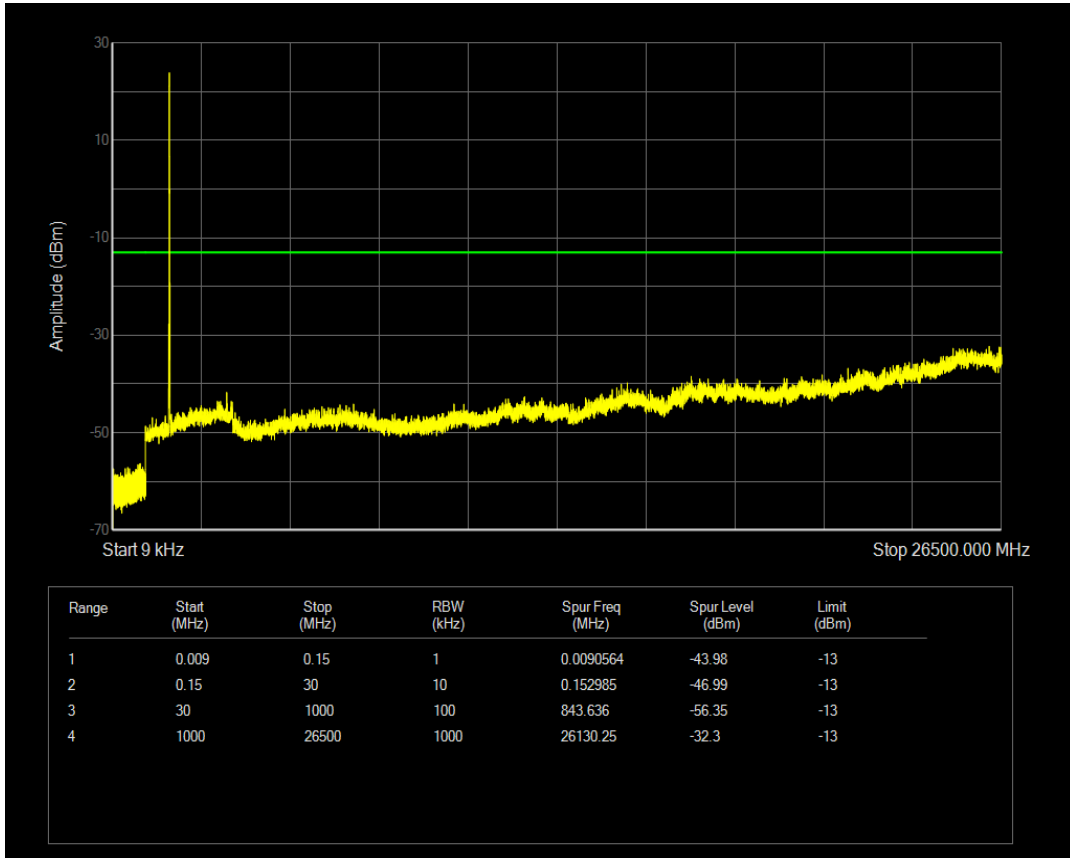

Band66 QPSK BW=5MHz Channel=132647 RB Size=25 Position=#0

Band66 16QAM BW=5MHz Channel=132647 RB Size=1 Position=#0

Band66 16QAM BW=5MHz Channel=132647 RB Size=25 Position=#0

Band66 QPSK BW=10MHz Channel=132022 RB Size=1 Position=#0