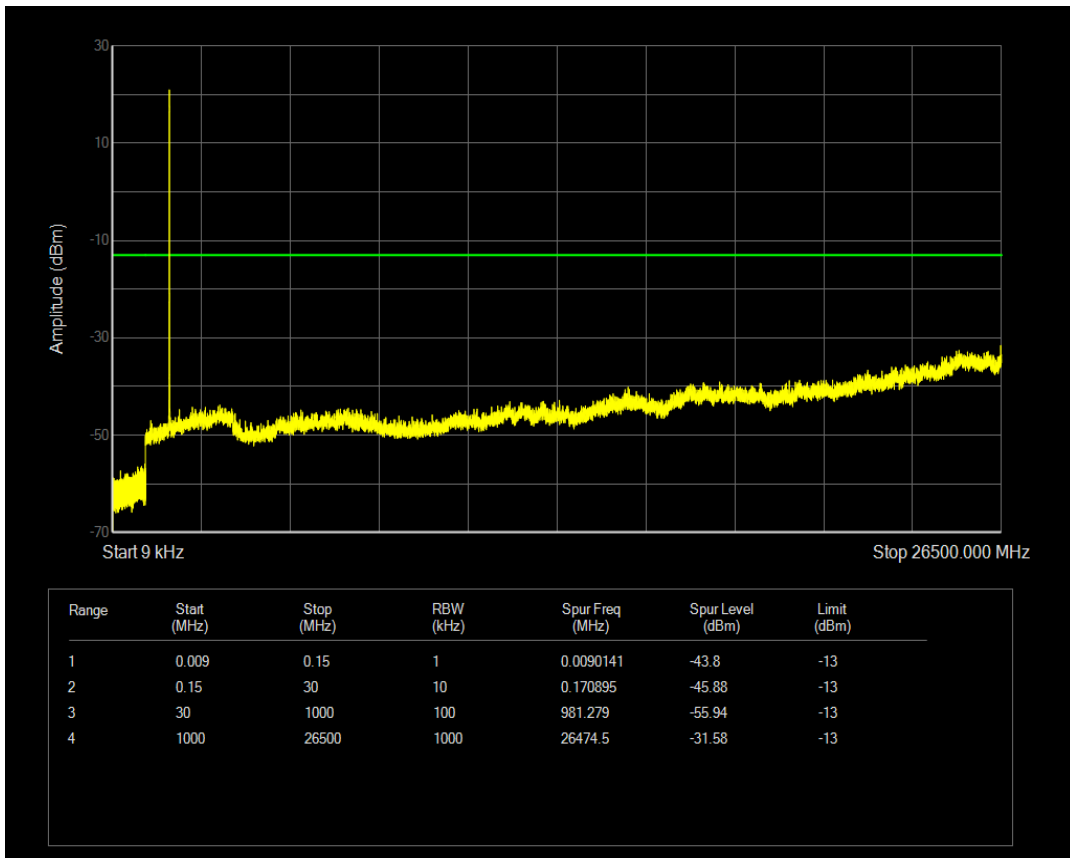

Band66 16QAM BW=3MHz Channel=131987 RB Size=15 Position=#0

Band66 QPSK BW=3MHz Channel=132322 RB Size=1 Position=#0