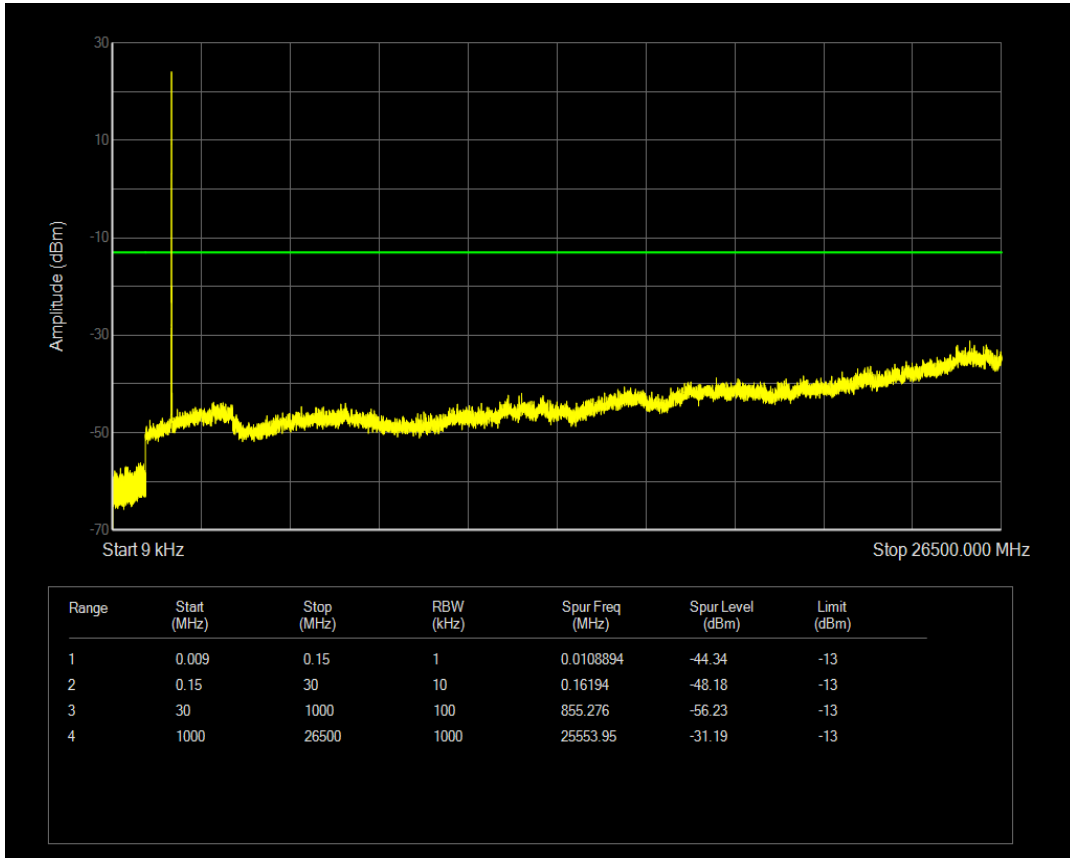

Band66 QPSK BW=5MHz Channel=132322 RB Size=25 Position=#0

Band66 16QAM BW=5MHz Channel=132322 RB Size=1 Position=#0

Band66 16QAM BW=5MHz Channel=132322 RB Size=25 Position=#0

Band66 QPSK BW=5MHz Channel=132647 RB Size=1 Position=#0