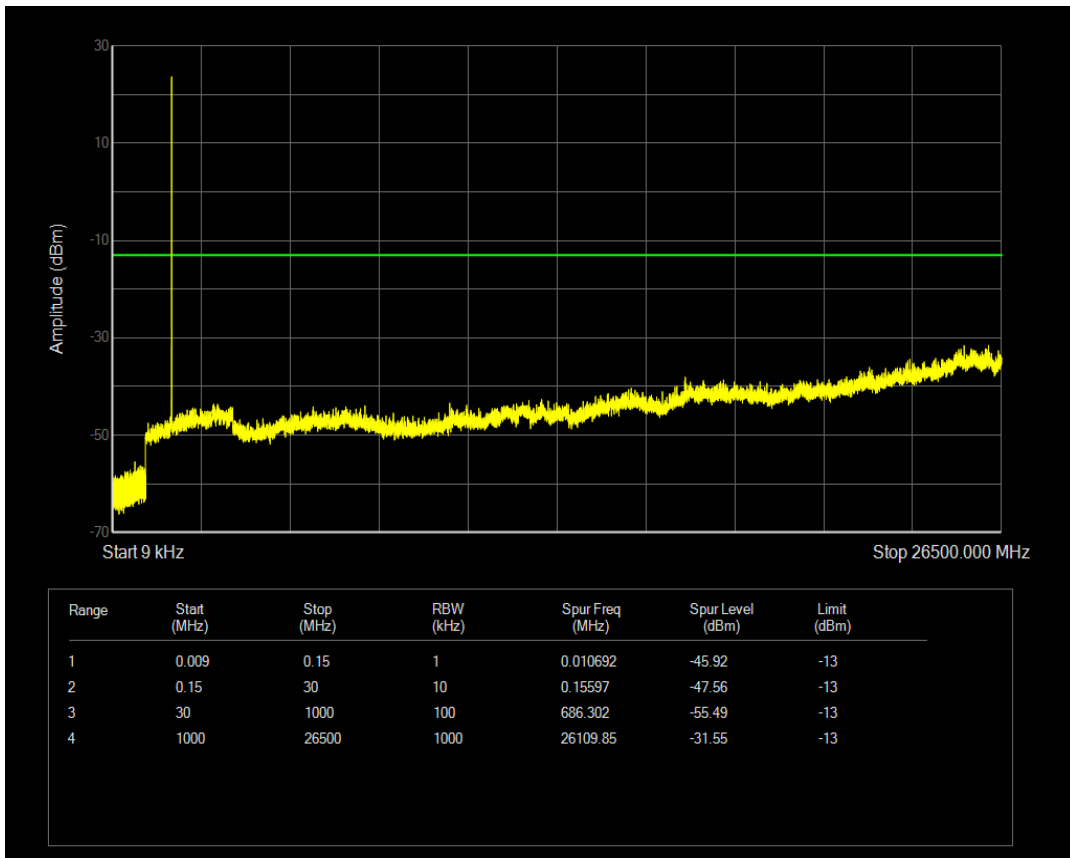

Band66 QPSK BW=1.4MHz Channel=132665 RB Size=6 Position=#0

Band66 16QAM BW=1.4MHz Channel=132665 RB Size=1 Position=#0