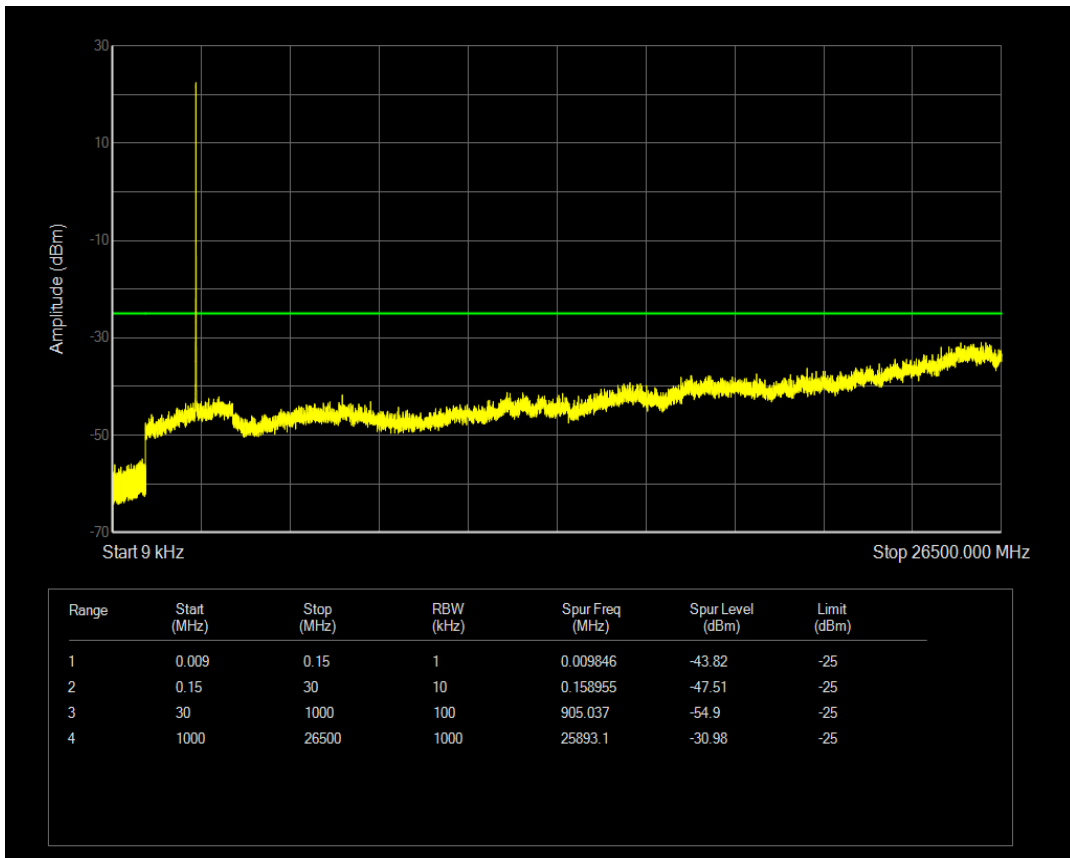

Band66 QPSK BW=20MHz Channel=132572 RB Size=100 Position=#0

Band66 16QAM BW=20MHz Channel=132572 RB Size=1 Position=#0

Band66 16QAM BW=20MHz Channel=132572 RB Size=100 Position=#0

Band7 QPSK BW=5MHz Channel=20775 RB Size=1 Position=#0

Band7 QPSK BW=5MHz Channel=20775 RB Size=25 Position=#0

Band7 16QAM BW=5MHz Channel=20775 RB Size=1 Position=#0

Band7 16QAM BW=5MHz Channel=20775 RB Size=25 Position=#0

Band7 QPSK BW=5MHz Channel=21100 RB Size=1 Position=#0