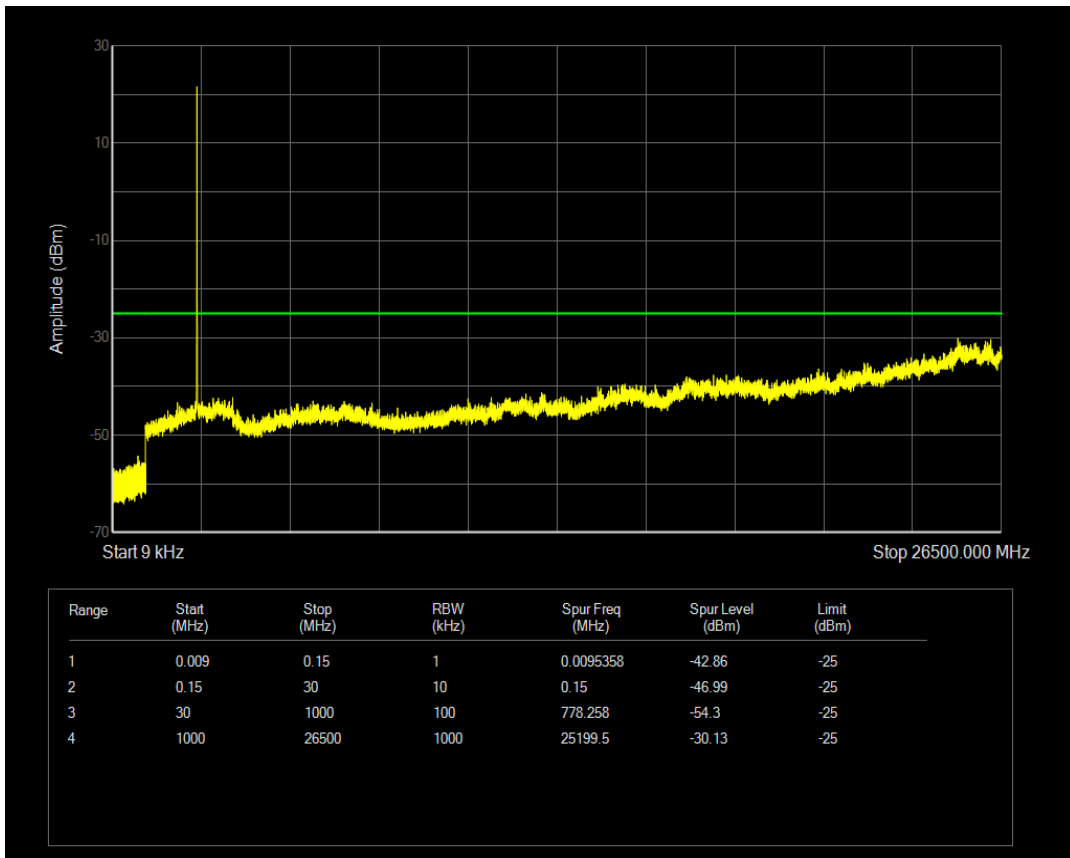

Band7 QPSK BW=5MHz Channel=20775 RB Size=25 Position=#0

Band7 16QAM BW=5MHz Channel=20775 RB Size=1 Position=#0

Band7 16QAM BW=5MHz Channel=20775 RB Size=25 Position=#0

Band7 QPSK BW=5MHz Channel=21100 RB Size=1 Position=#0

Band7 QPSK BW=5MHz Channel=21100 RB Size=25 Position=#0

Band7 16QAM BW=5MHz Channel=21100 RB Size=1 Position=#0

Band7 16QAM BW=5MHz Channel=21100 RB Size=25 Position=#0

Band7 QPSK BW=5MHz Channel=21425 RB Size=1 Position=#0