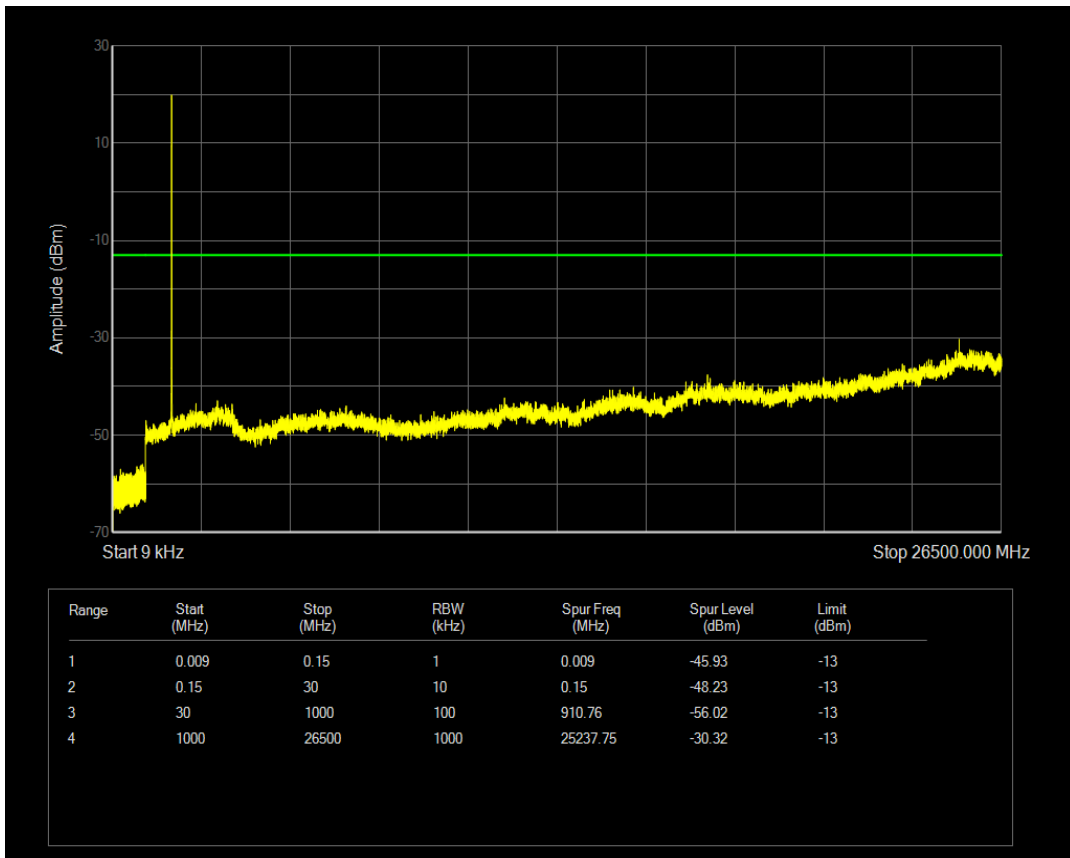

Band66 QPSK BW=3MHz Channel=132657 RB Size=15 Position=#0

Band66 16QAM BW=3MHz Channel=132657 RB Size=1 Position=#0