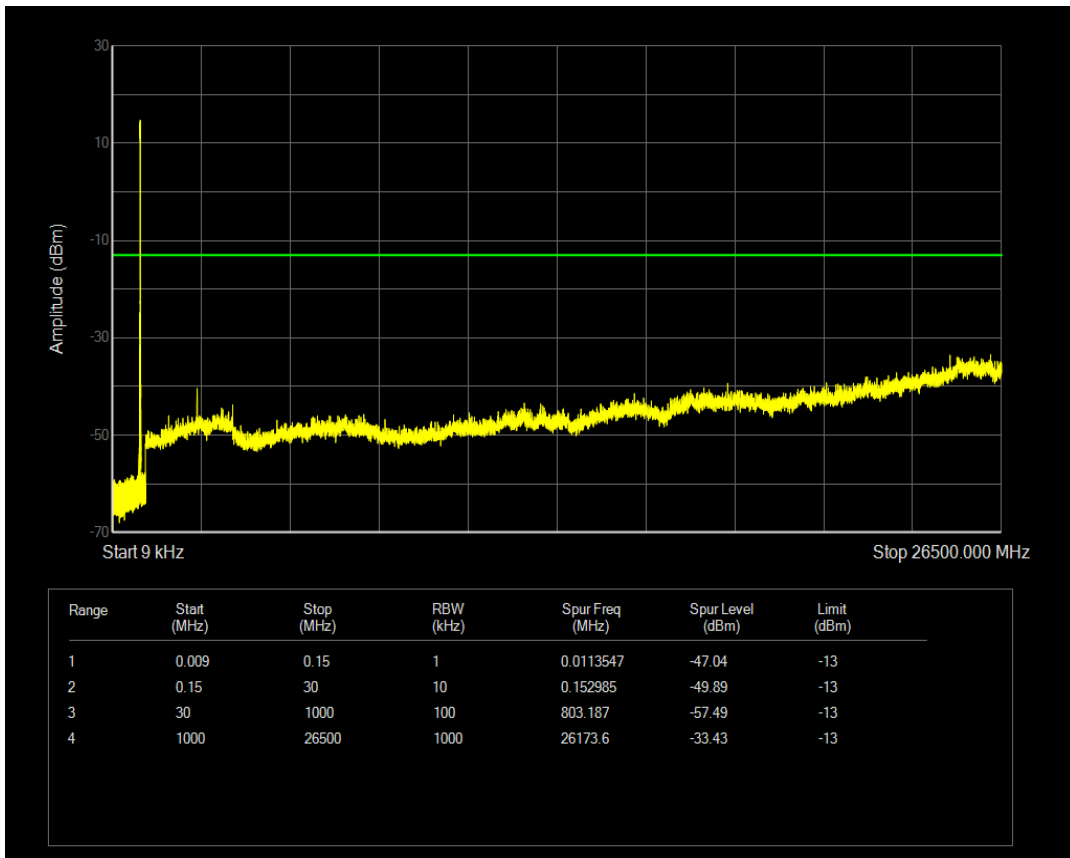

Band5 QPSK BW=5MHz Channel=20525 RB Size=25 Position=#0

Band5 16QAM BW=5MHz Channel=20525 RB Size=1 Position=#0

Band5 16QAM BW=5MHz Channel=20525 RB Size=25 Position=#0

Band5 QPSK BW=5MHz Channel=20625 RB Size=1 Position=#0

Band5 QPSK BW=5MHz Channel=20625 RB Size=25 Position=#0

Band5 16QAM BW=5MHz Channel=20625 RB Size=1 Position=#0

Band5 16QAM BW=5MHz Channel=20625 RB Size=25 Position=#0

Band5 QPSK BW=10MHz Channel=20450 RB Size=1 Position=#0