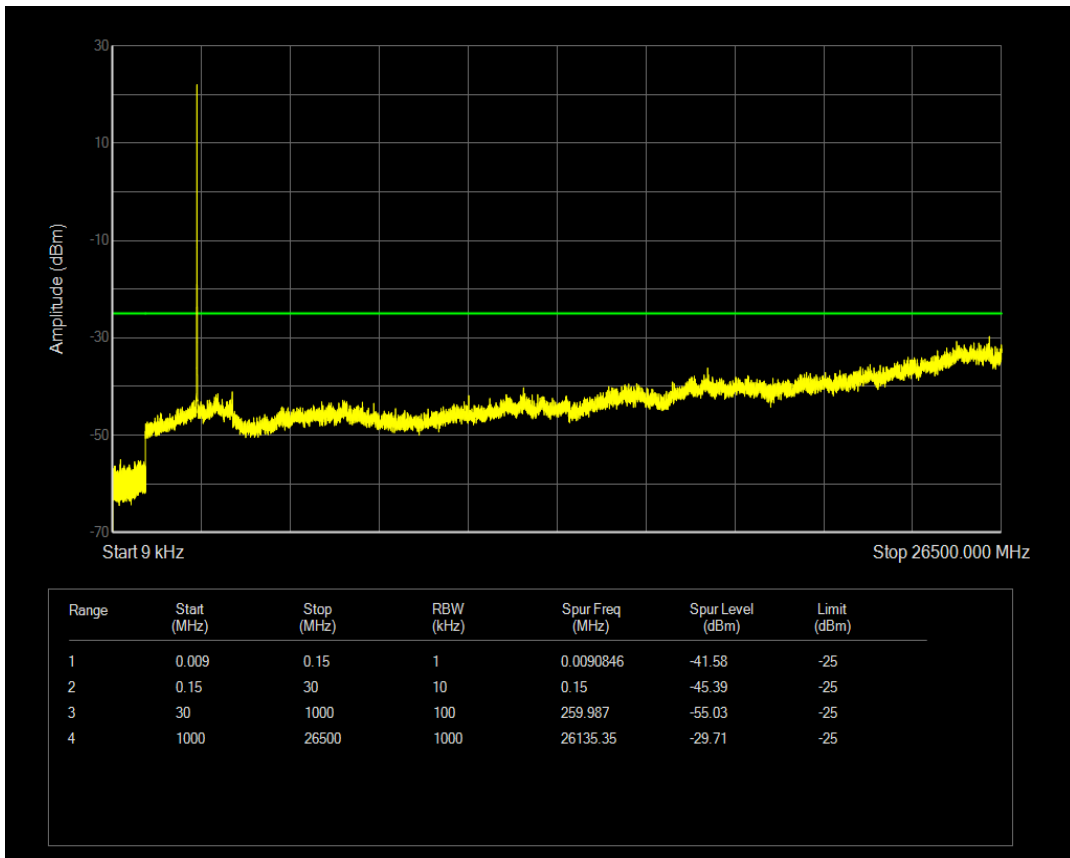

Band7 QPSK BW=5MHz Channel=20775 RB Size=25 Position=#0

Band7 16QAM BW=5MHz Channel=20775 RB Size=1 Position=#0

Band7 16QAM BW=5MHz Channel=20775 RB Size=25 Position=#0

Band7 QPSK BW=5MHz Channel=21100 RB Size=1 Position=#0

Band7 QPSK BW=5MHz Channel=21100 RB Size=25 Position=#0

Band7 16QAM BW=5MHz Channel=21100 RB Size=1 Position=#0

Band7 16QAM BW=5MHz Channel=21100 RB Size=25 Position=#0

Band7 QPSK BW=5MHz Channel=21425 RB Size=1 Position=#0