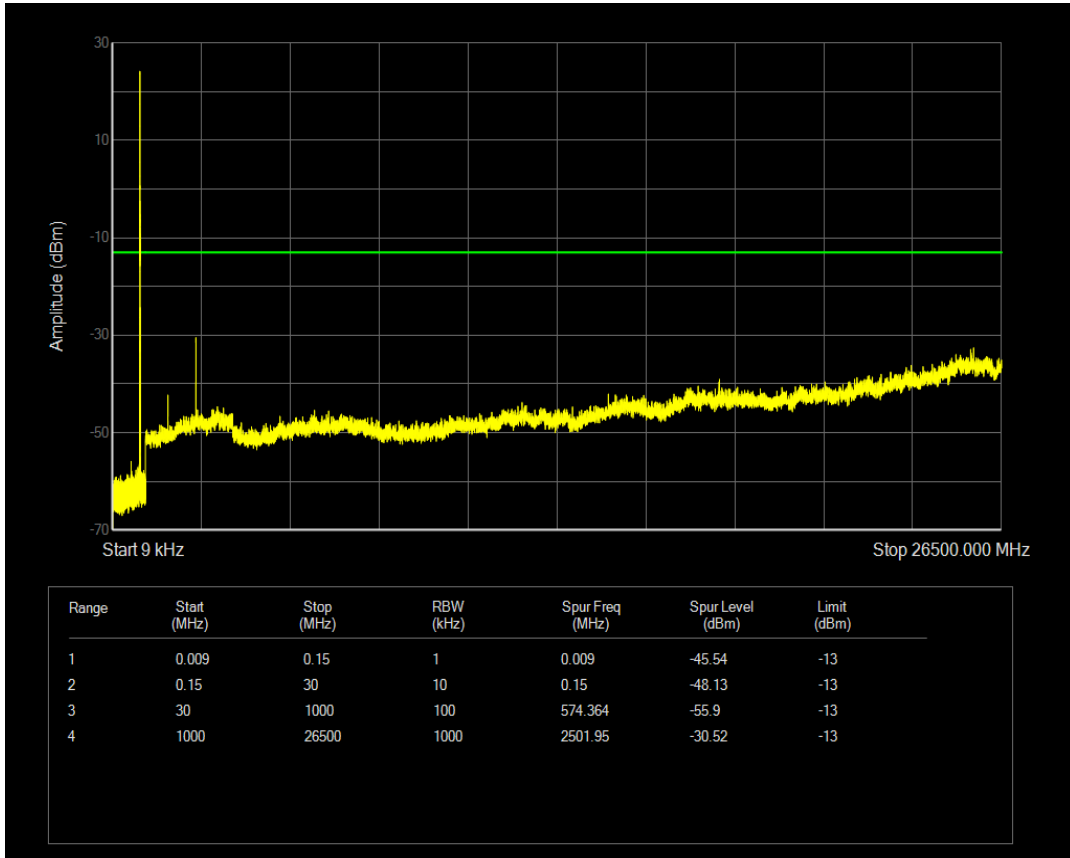

Band5 QPSK BW=5MHz Channel=20425 RB Size=25 Position=#0

Band5 16QAM BW=5MHz Channel=20425 RB Size=1 Position=#0

Band5 16QAM BW=5MHz Channel=20425 RB Size=25 Position=#0

Band5 QPSK BW=5MHz Channel=20525 RB Size=1 Position=#0

Band5 QPSK BW=5MHz Channel=20525 RB Size=25 Position=#0

Band5 16QAM BW=5MHz Channel=20525 RB Size=1 Position=#0

Band5 16QAM BW=5MHz Channel=20525 RB Size=25 Position=#0

Band5 QPSK BW=5MHz Channel=20625 RB Size=1 Position=#0