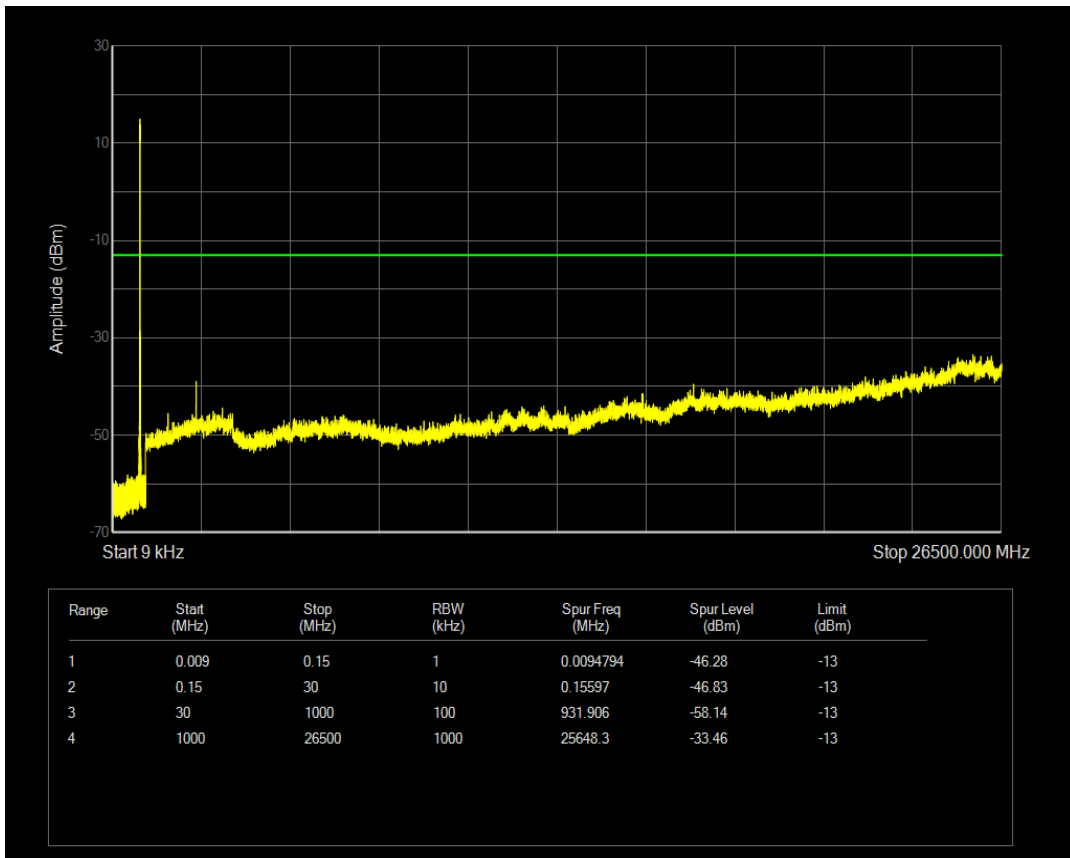

Band5 QPSK BW=5MHz Channel=20425 RB Size=25 Position=#0

Band5 16QAM BW=5MHz Channel=20425 RB Size=1 Position=#0

Band5 16QAM BW=5MHz Channel=20425 RB Size=25 Position=#0

Band5 QPSK BW=5MHz Channel=20525 RB Size=1 Position=#0

Band5 QPSK BW=5MHz Channel=20525 RB Size=25 Position=#0

Band5 16QAM BW=5MHz Channel=20525 RB Size=1 Position=#0

Band5 16QAM BW=5MHz Channel=20525 RB Size=25 Position=#0

Band5 QPSK BW=5MHz Channel=20625 RB Size=1 Position=#0