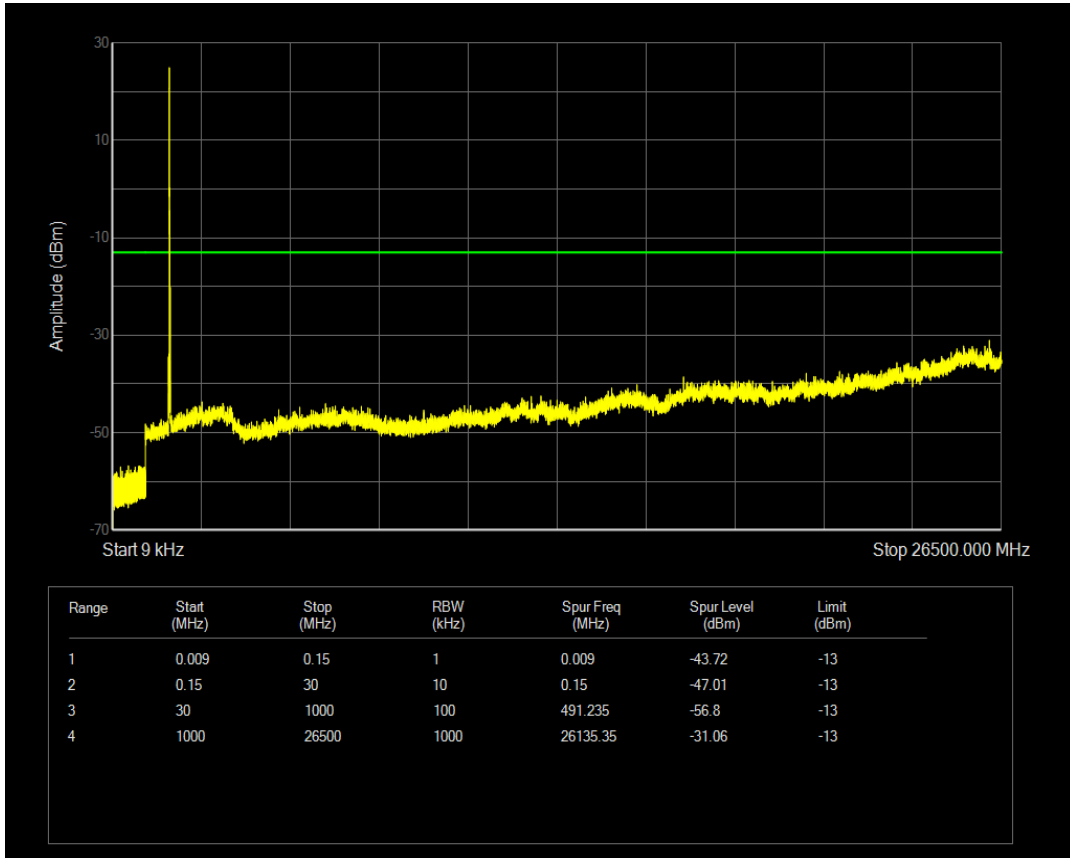

Band66 16QAM BW=15MHz Channel=132047 RB Size=1 Position=#0

Band66 16QAM BW=15MHz Channel=132047 RB Size=75 Position=#0