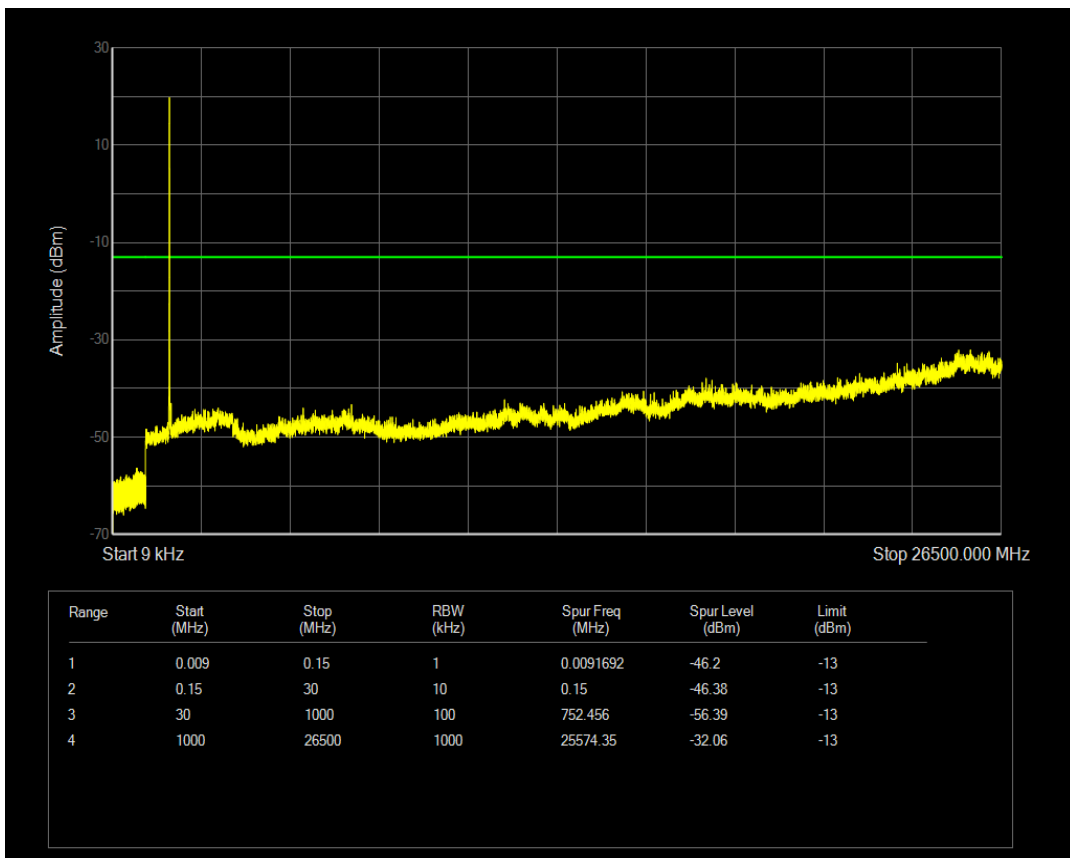

Band66 16QAM BW=5MHz Channel=131997 RB Size=25 Position=#0

Band66 QPSK BW=5MHz Channel=132322 RB Size=1 Position=#0