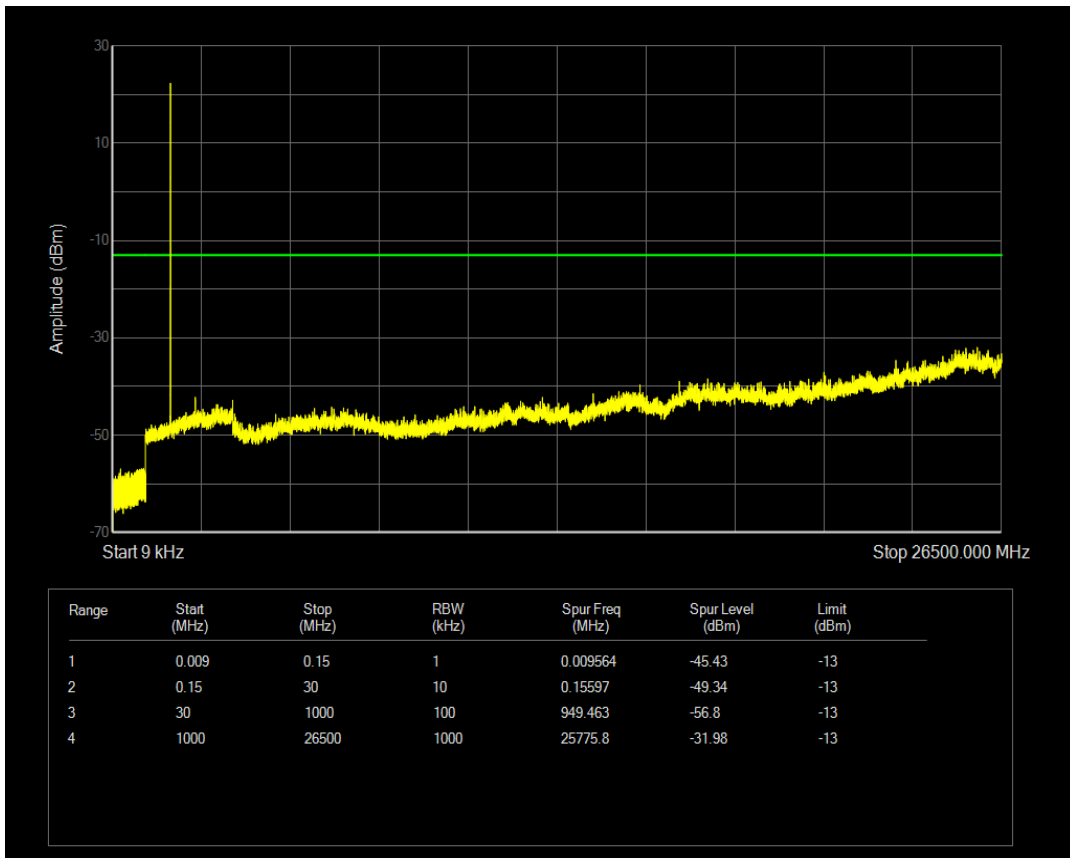

Band66 QPSK BW=1.4MHz Channel=132322 RB Size=6 Position=#0

Band66 16QAM BW=1.4MHz Channel=132322 RB Size=1 Position=#0