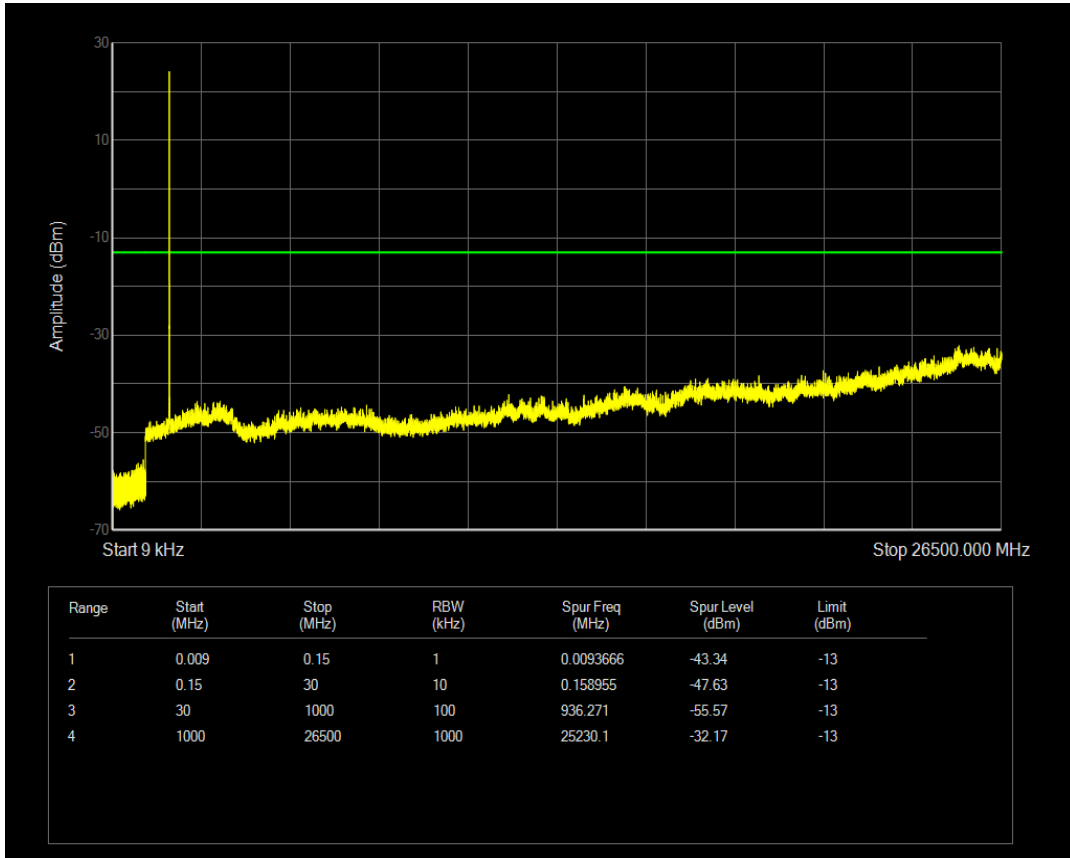

Band66 QPSK BW=1.4MHz Channel=132665 RB Size=6 Position=#0

Band66 16QAM BW=1.4MHz Channel=132665 RB Size=1 Position=#0

Band66 16QAM BW=1.4MHz Channel=132665 RB Size=6 Position=#0

Band66 QPSK BW=3MHz Channel=131987 RB Size=1 Position=#0