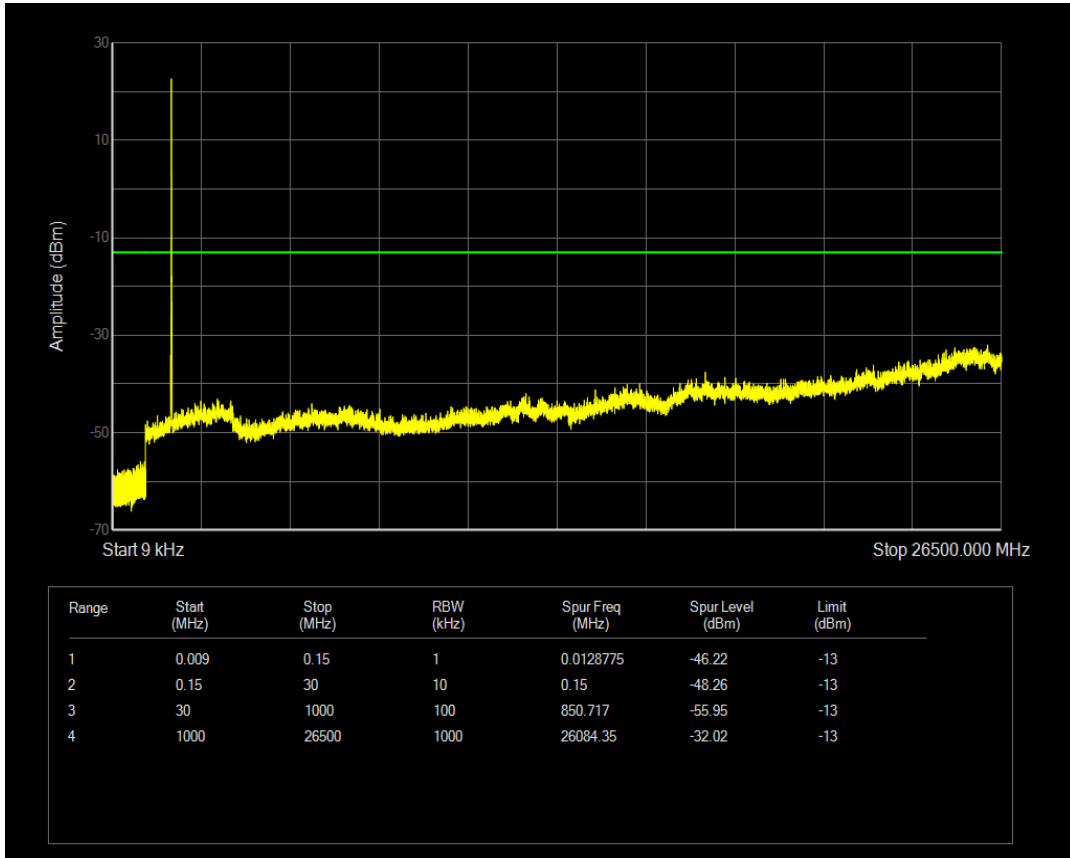

Band66 16QAM BW=10MHz Channel=132622 RB Size=1 Position=#0

Band66 16QAM BW=10MHz Channel=132622 RB Size=50 Position=#0