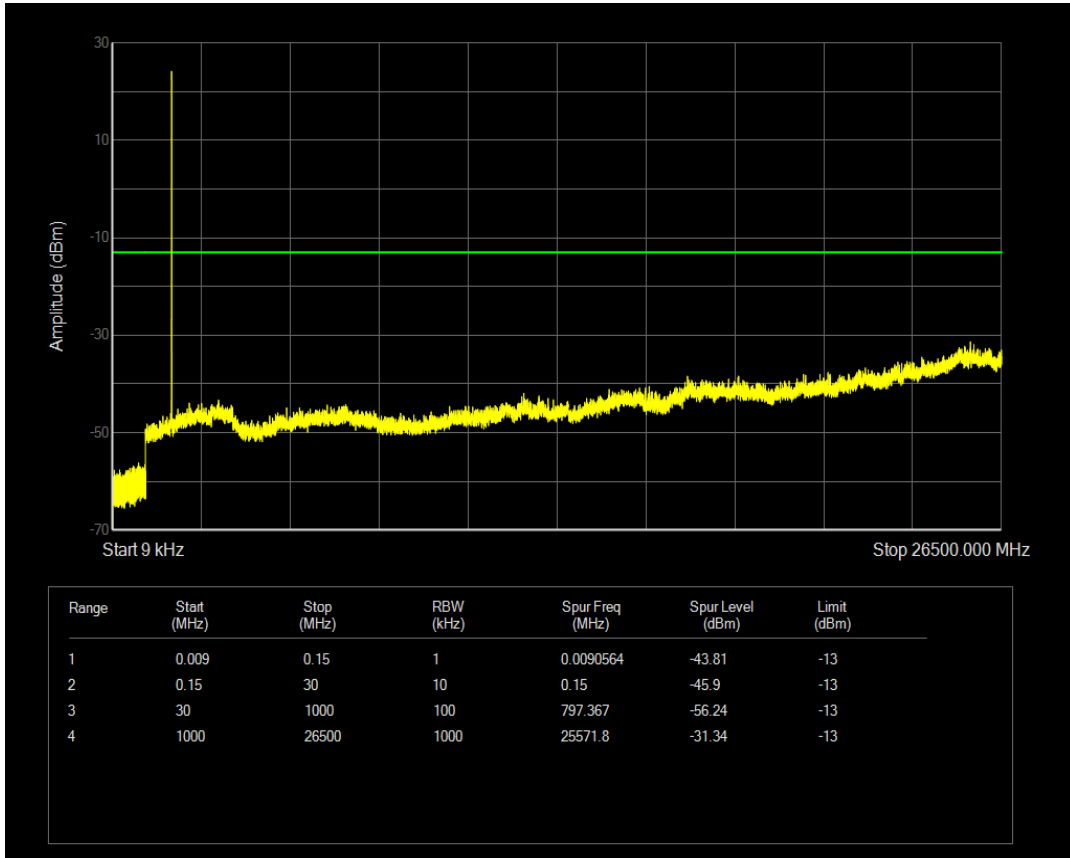

Band66 16QAM BW=1.4MHz Channel=132665 RB Size=1 Position=#0

Band66 16QAM BW=1.4MHz Channel=132665 RB Size=6 Position=#0