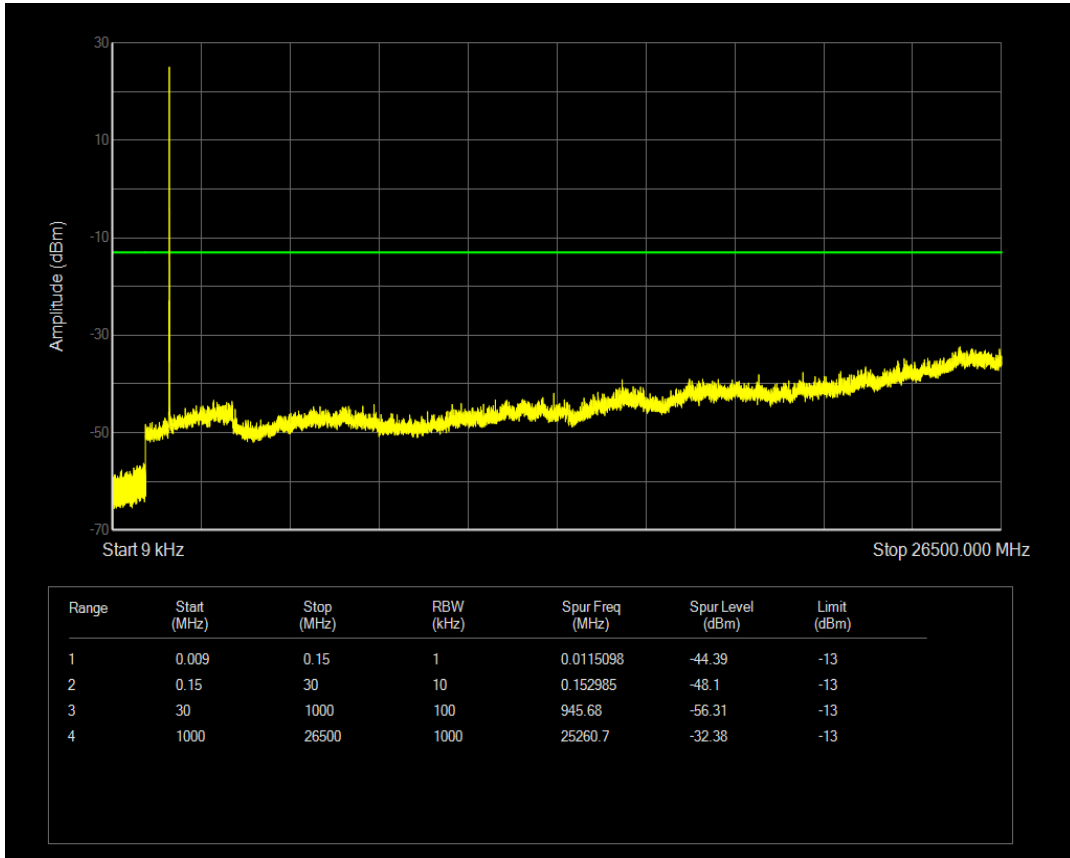

Band66 QPSK BW=3MHz Channel=132657 RB Size=15 Position=#0

Band66 16QAM BW=3MHz Channel=132657 RB Size=1 Position=#0

Band66 16QAM BW=3MHz Channel=132657 RB Size=15 Position=#0

Band66 QPSK BW=5MHz Channel=131997 RB Size=1 Position=#0