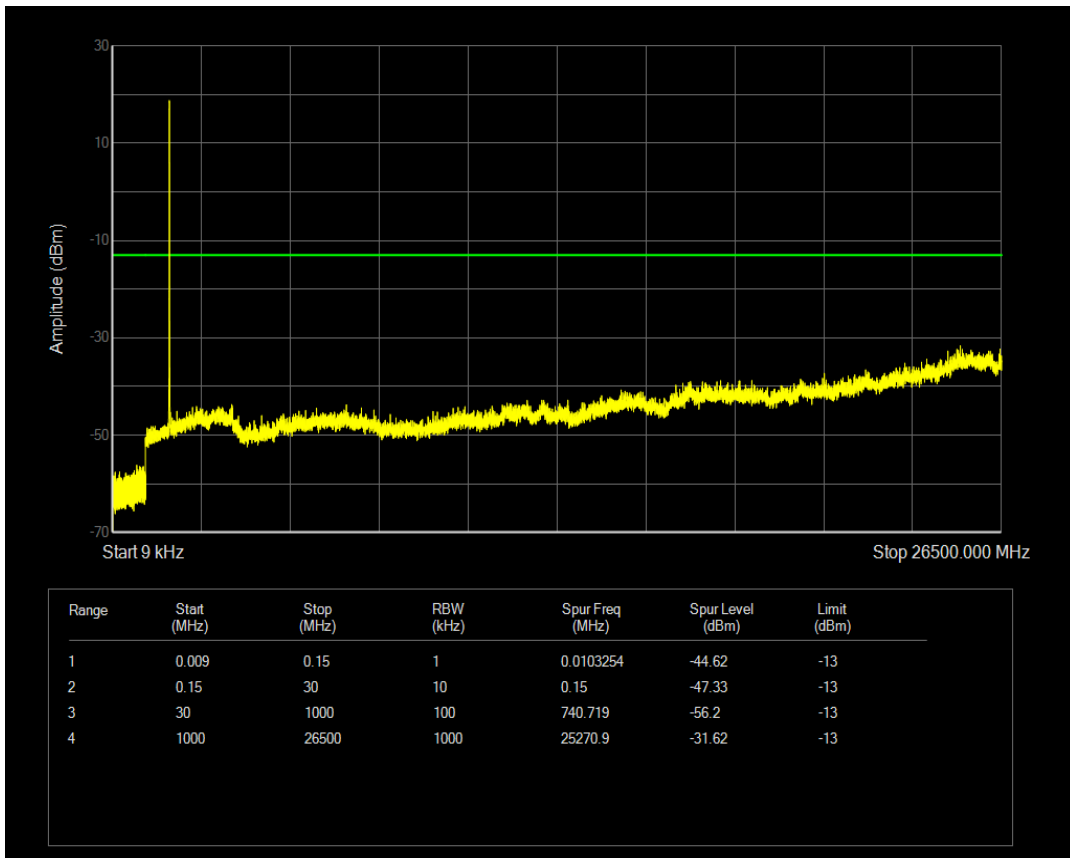

Band66 QPSK BW=5MHz Channel=131997 RB Size=25 Position=#0

Band66 16QAM BW=5MHz Channel=131997 RB Size=1 Position=#0