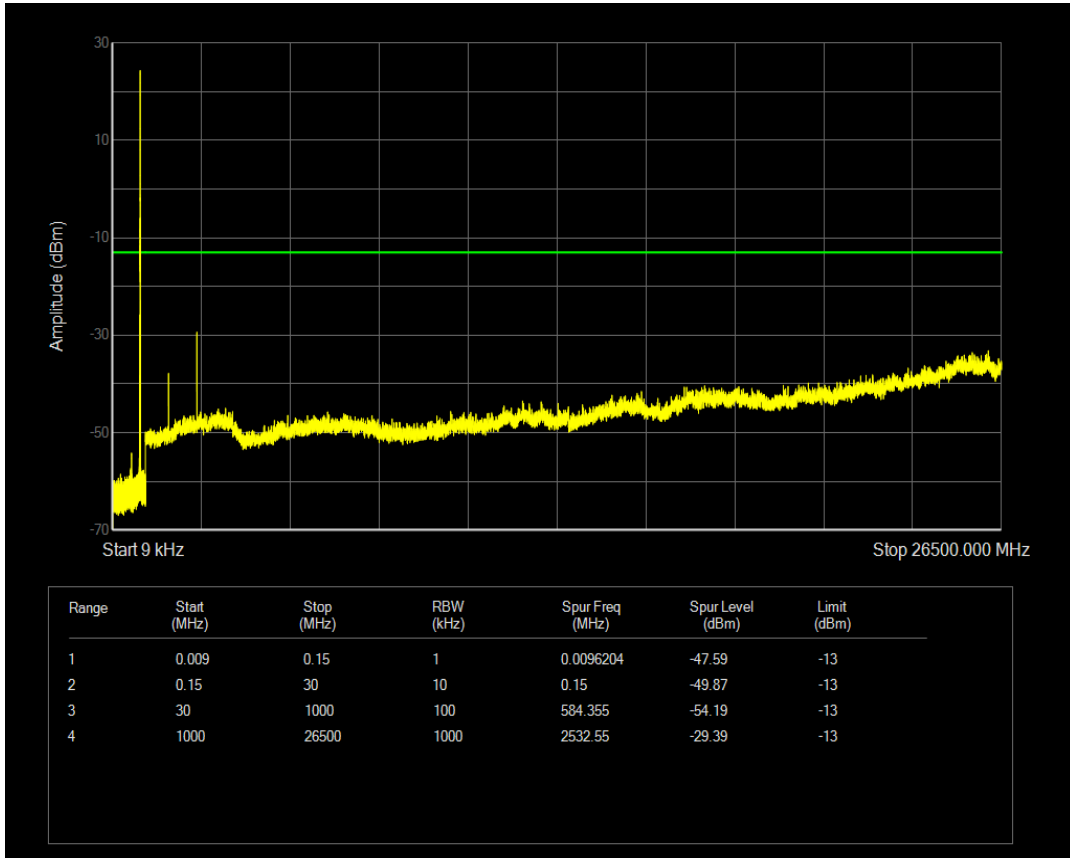

Band5 QPSK BW=5MHz Channel=20425 RB Size=25 Position=#0

Band5 16QAM BW=5MHz Channel=20425 RB Size=1 Position=#0

Band5 16QAM BW=5MHz Channel=20425 RB Size=25 Position=#0

Band5 QPSK BW=5MHz Channel=20525 RB Size=1 Position=#0

Band5 QPSK BW=5MHz Channel=20525 RB Size=25 Position=#0

Band5 16QAM BW=5MHz Channel=20525 RB Size=1 Position=#0

Band5 16QAM BW=5MHz Channel=20525 RB Size=25 Position=#0

Band5 QPSK BW=5MHz Channel=20625 RB Size=1 Position=#0

Band5 QPSK BW=5MHz Channel=20625 RB Size=25 Position=#0

Band5 16QAM BW=5MHz Channel=20625 RB Size=1 Position=#0

Band5 16QAM BW=5MHz Channel=20625 RB Size=25 Position=#0

Band5 QPSK BW=10MHz Channel=20450 RB Size=1 Position=#0