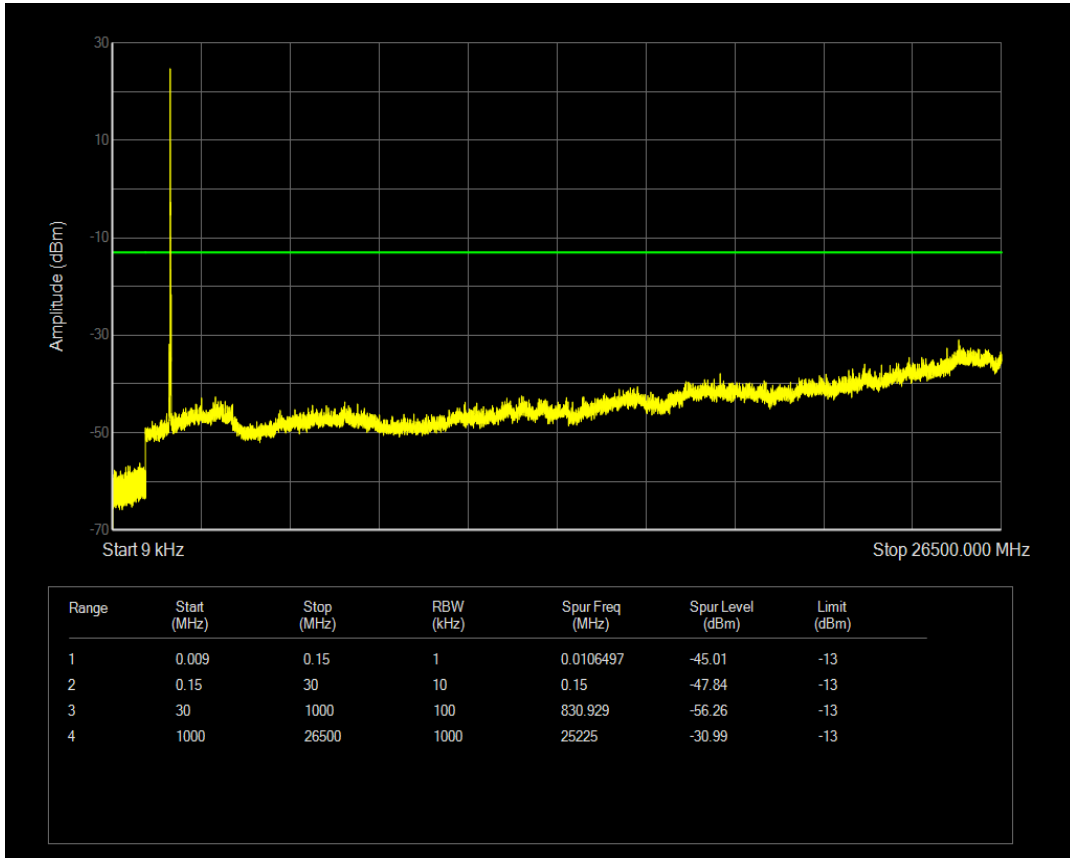

Band66 16QAM BW=15MHz Channel=132322 RB Size=1 Position=#0

Band66 16QAM BW=15MHz Channel=132322 RB Size=75 Position=#0