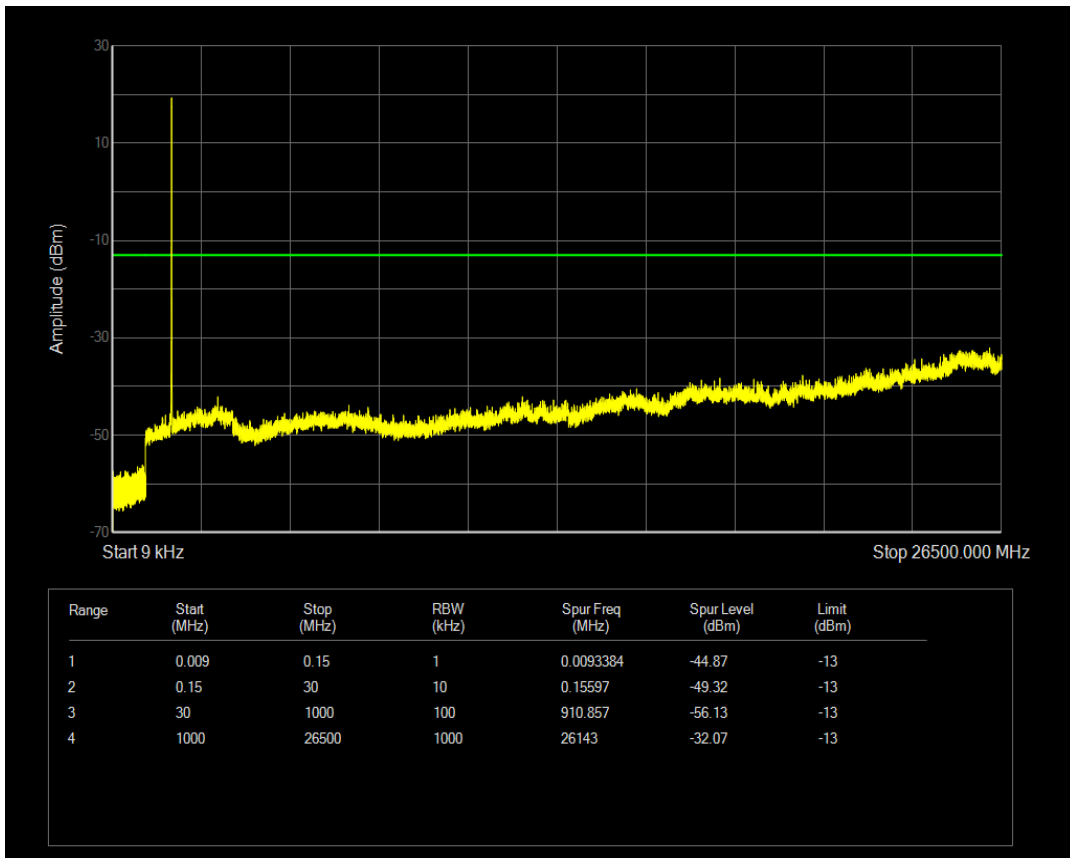

Band66 QPSK BW=5MHz Channel=132647 RB Size=25 Position=#0

Band66 16QAM BW=5MHz Channel=132647 RB Size=1 Position=#0