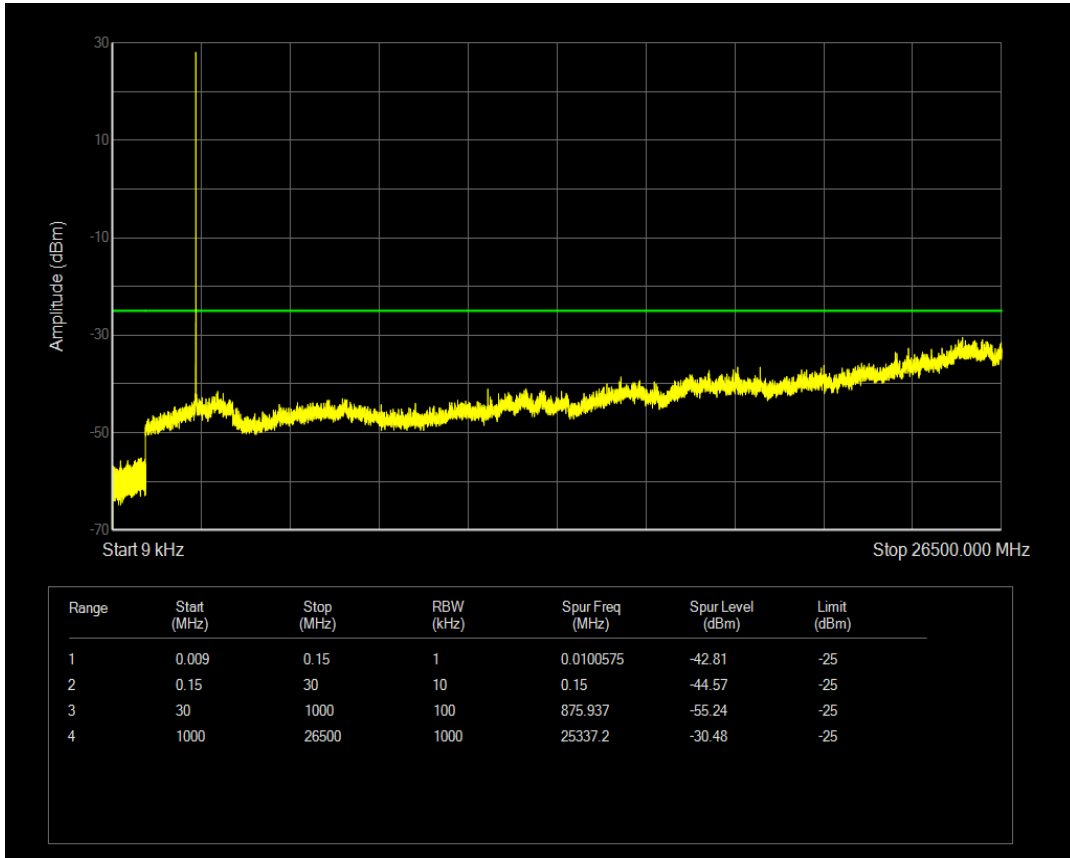

Band66 QPSK BW=20MHz Channel=132572 RB Size=100 Position=#0

Band66 16QAM BW=20MHz Channel=132572 RB Size=1 Position=#0

Band66 16QAM BW=20MHz Channel=132572 RB Size=100 Position=#0

Band7 QPSK BW=5MHz Channel=20775 RB Size=1 Position=#0

Band7 QPSK BW=5MHz Channel=20775 RB Size=25 Position=#0

Band7 16QAM BW=5MHz Channel=20775 RB Size=1 Position=#0

Band7 16QAM BW=5MHz Channel=20775 RB Size=25 Position=#0

Band7 QPSK BW=5MHz Channel=21100 RB Size=1 Position=#0