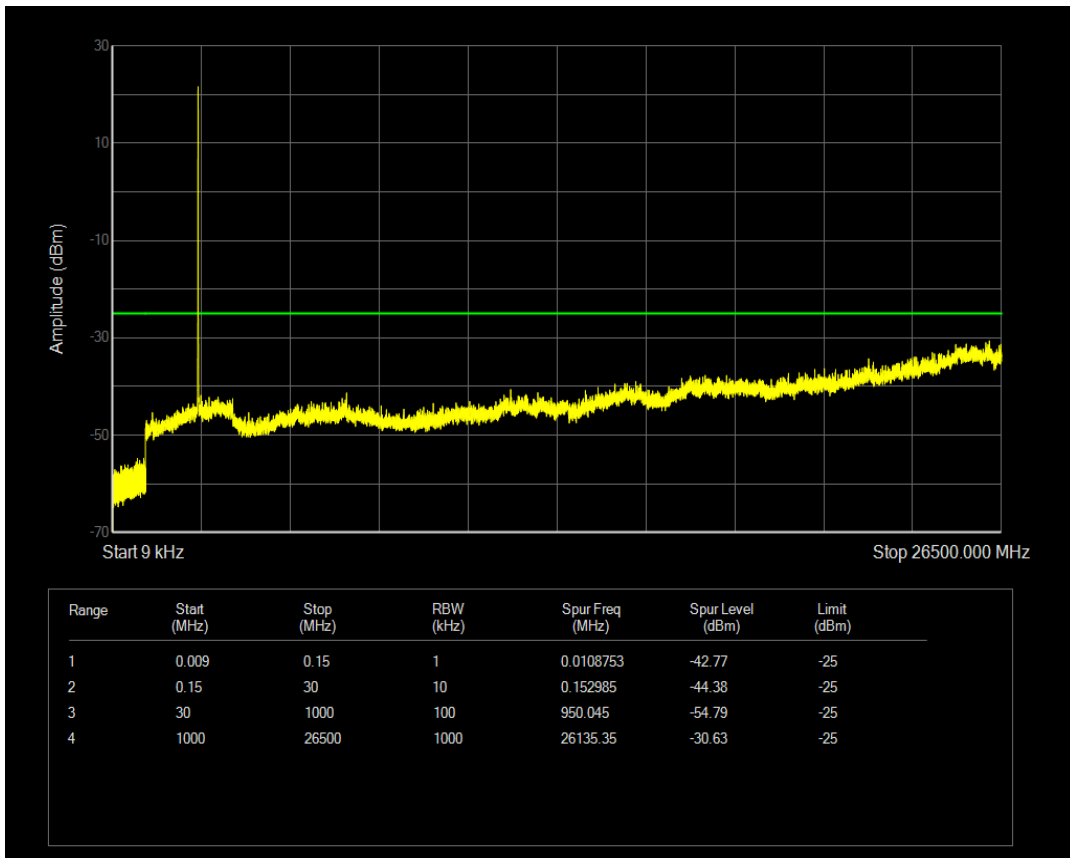

Band7 QPSK BW=5MHz Channel=21100 RB Size=25 Position=#0

Band7 16QAM BW=5MHz Channel=21100 RB Size=1 Position=#0

Band7 16QAM BW=5MHz Channel=21100 RB Size=25 Position=#0

Band7 QPSK BW=5MHz Channel=21425 RB Size=1 Position=#0

Band7 QPSK BW=5MHz Channel=21425 RB Size=25 Position=#0

Band7 16QAM BW=5MHz Channel=21425 RB Size=1 Position=#0

Band7 16QAM BW=5MHz Channel=21425 RB Size=25 Position=#0

Band7 QPSK BW=10MHz Channel=20800 RB Size=1 Position=#0