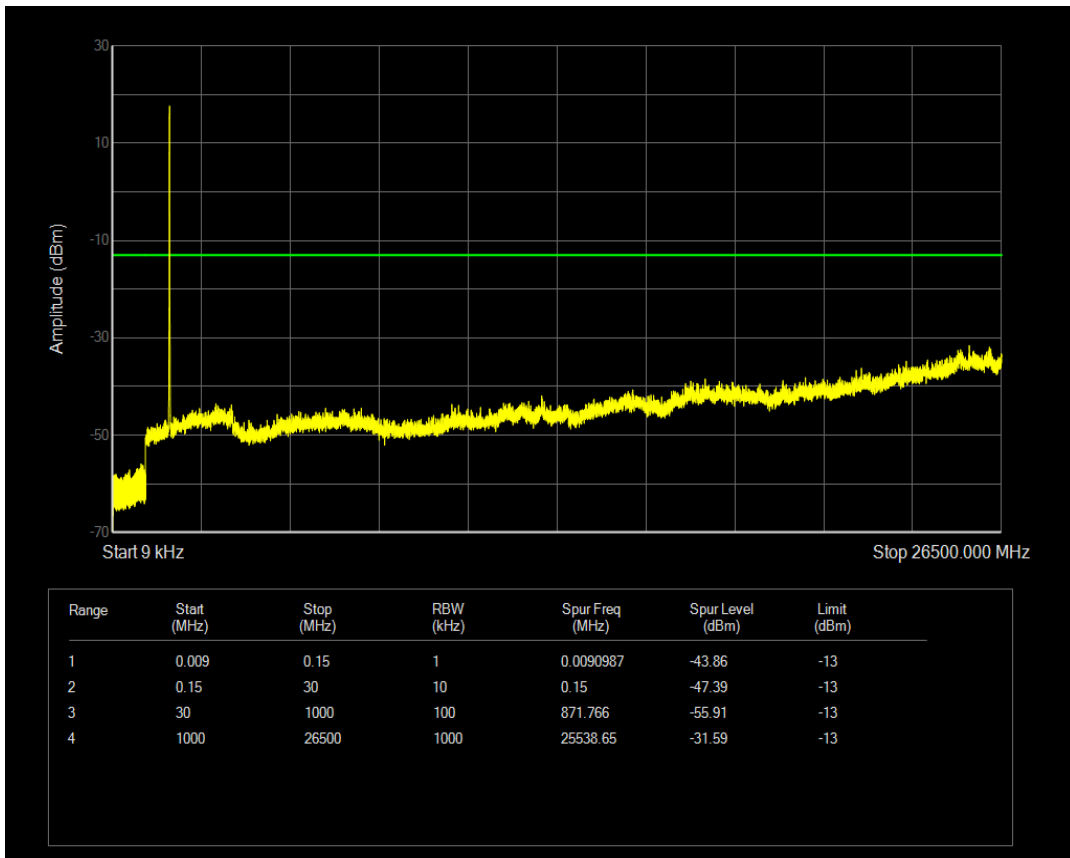

Band66 16QAM BW=10MHz Channel=132022 RB Size=50 Position=#0

Band66 QPSK BW=10MHz Channel=132322 RB Size=1 Position=#0