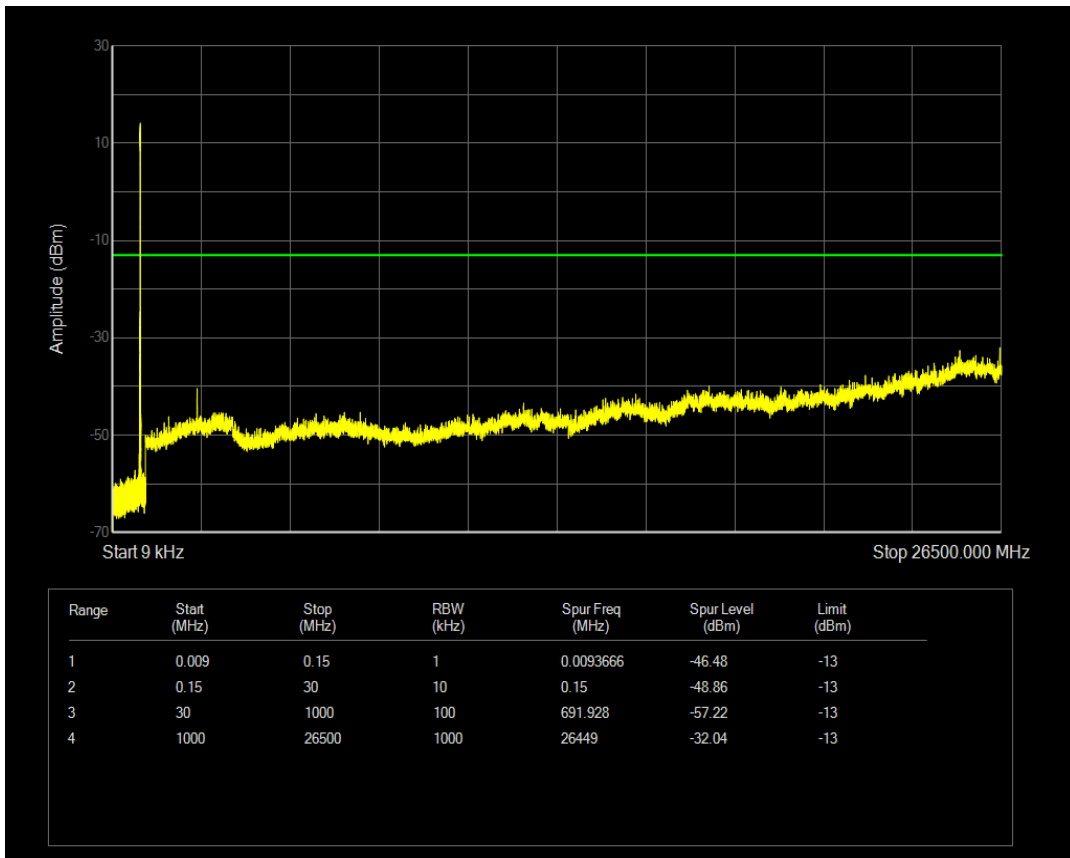

Band5 QPSK BW=5MHz Channel=20525 RB Size=25 Position=#0

Band5 16QAM BW=5MHz Channel=20525 RB Size=1 Position=#0

Band5 16QAM BW=5MHz Channel=20525 RB Size=25 Position=#0

Band5 QPSK BW=5MHz Channel=20625 RB Size=1 Position=#0

Band5 QPSK BW=5MHz Channel=20625 RB Size=25 Position=#0

Band5 16QAM BW=5MHz Channel=20625 RB Size=1 Position=#0

Band5 16QAM BW=5MHz Channel=20625 RB Size=25 Position=#0

Band5 QPSK BW=10MHz Channel=20450 RB Size=1 Position=#0