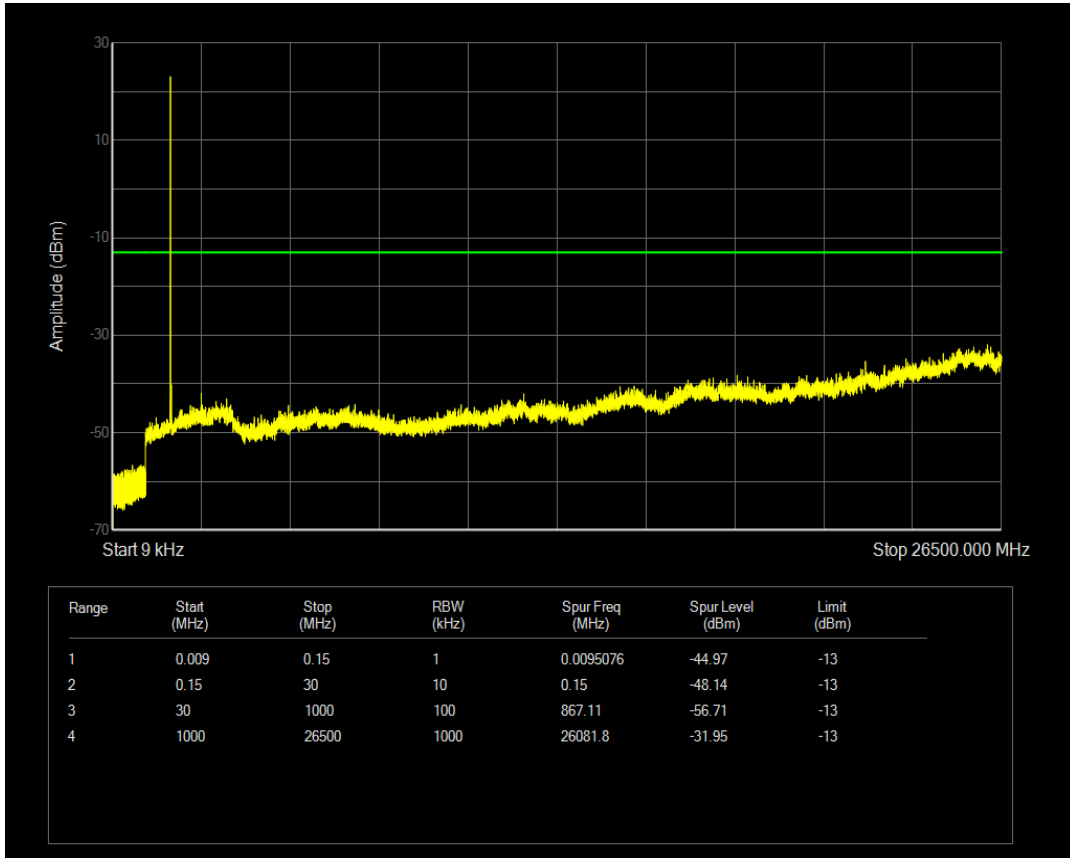

Band66 16QAM BW=1.4MHz Channel=132322 RB Size=1 Position=#0

Band66 16QAM BW=1.4MHz Channel=132322 RB Size=6 Position=#0