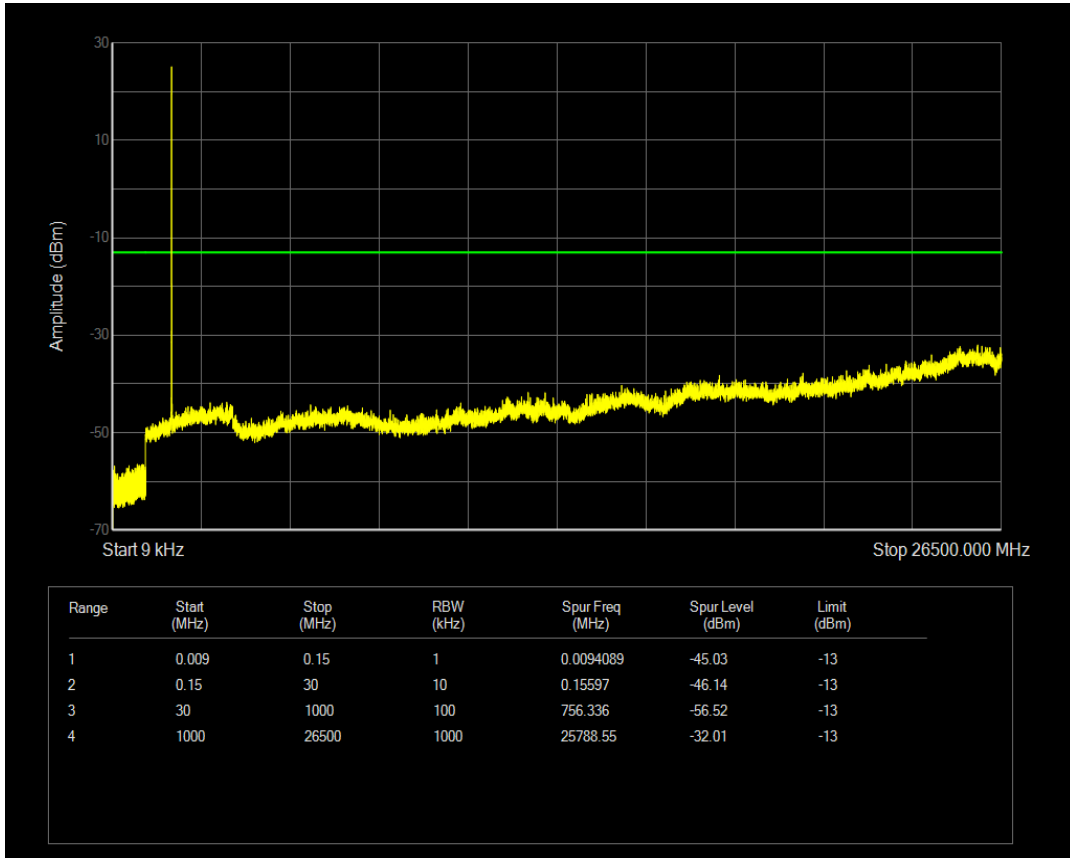

Band66 QPSK BW=3MHz Channel=132322 RB Size=15 Position=#0

Band66 16QAM BW=3MHz Channel=132322 RB Size=1 Position=#0

Band66 16QAM BW=3MHz Channel=132322 RB Size=15 Position=#0

Band66 QPSK BW=3MHz Channel=132657 RB Size=1 Position=#0