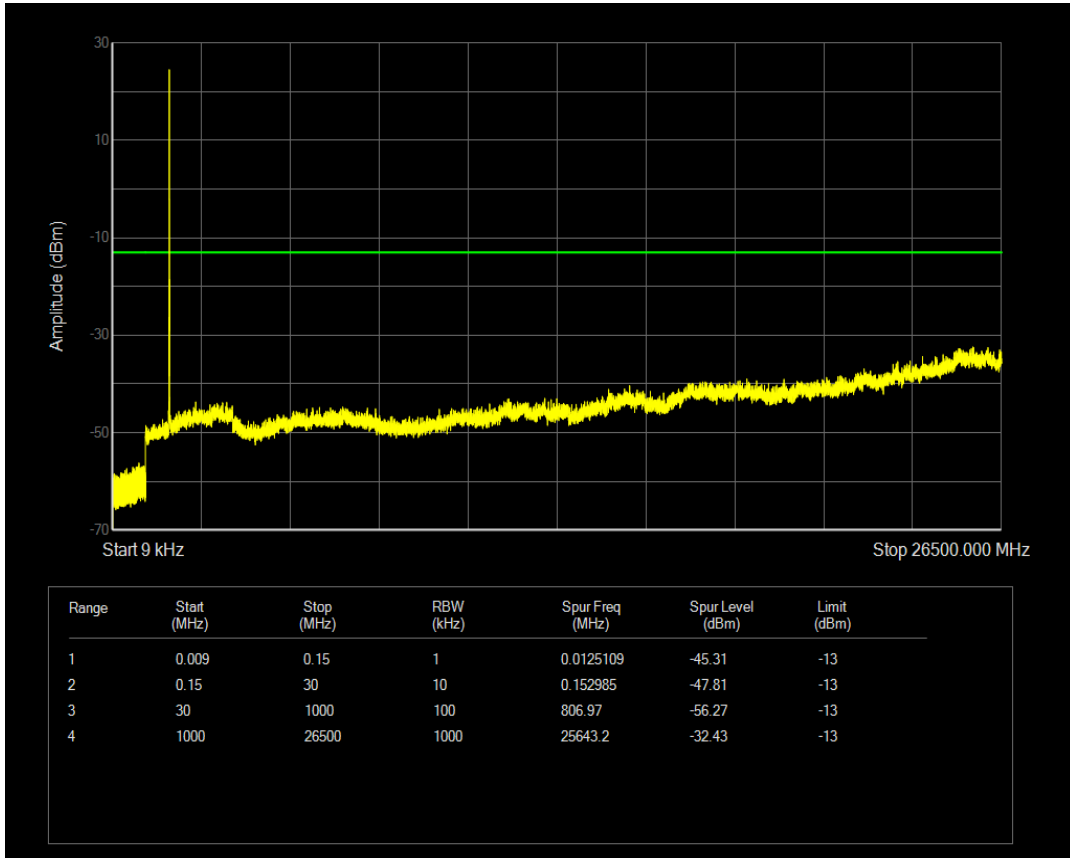

Band66 16QAM BW=5MHz Channel=131997 RB Size=1 Position=#0

Band66 16QAM BW=5MHz Channel=131997 RB Size=25 Position=#0