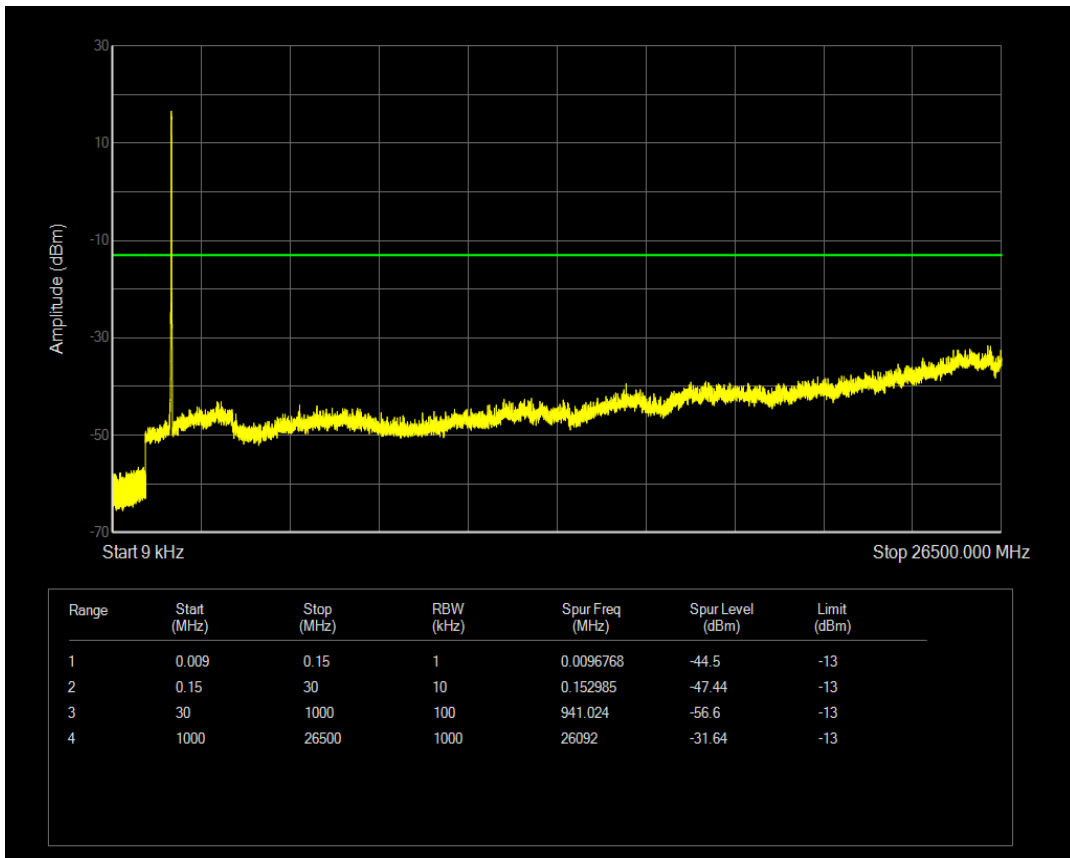

Band66 QPSK BW=15MHz Channel=132597 RB Size=75 Position=#0

Band66 16QAM BW=15MHz Channel=132597 RB Size=1 Position=#0