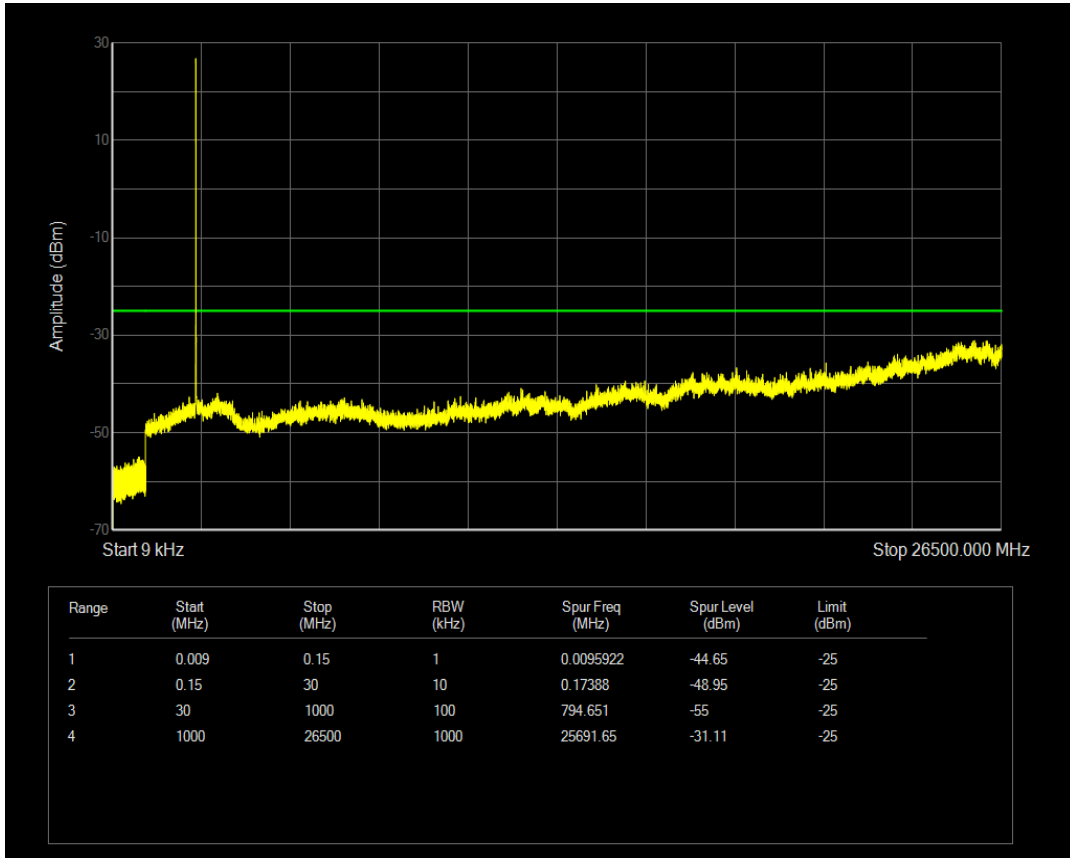

Band66 QPSK BW=20MHz Channel=132572 RB Size=100 Position=#0

Band66 16QAM BW=20MHz Channel=132572 RB Size=1 Position=#0

Band66 16QAM BW=20MHz Channel=132572 RB Size=100 Position=#0

Band7 QPSK BW=5MHz Channel=20775 RB Size=1 Position=#0

Band7 QPSK BW=5MHz Channel=20775 RB Size=25 Position=#0

Band7 16QAM BW=5MHz Channel=20775 RB Size=1 Position=#0

Band7 16QAM BW=5MHz Channel=20775 RB Size=25 Position=#0

Band7 QPSK BW=5MHz Channel=21100 RB Size=1 Position=#0