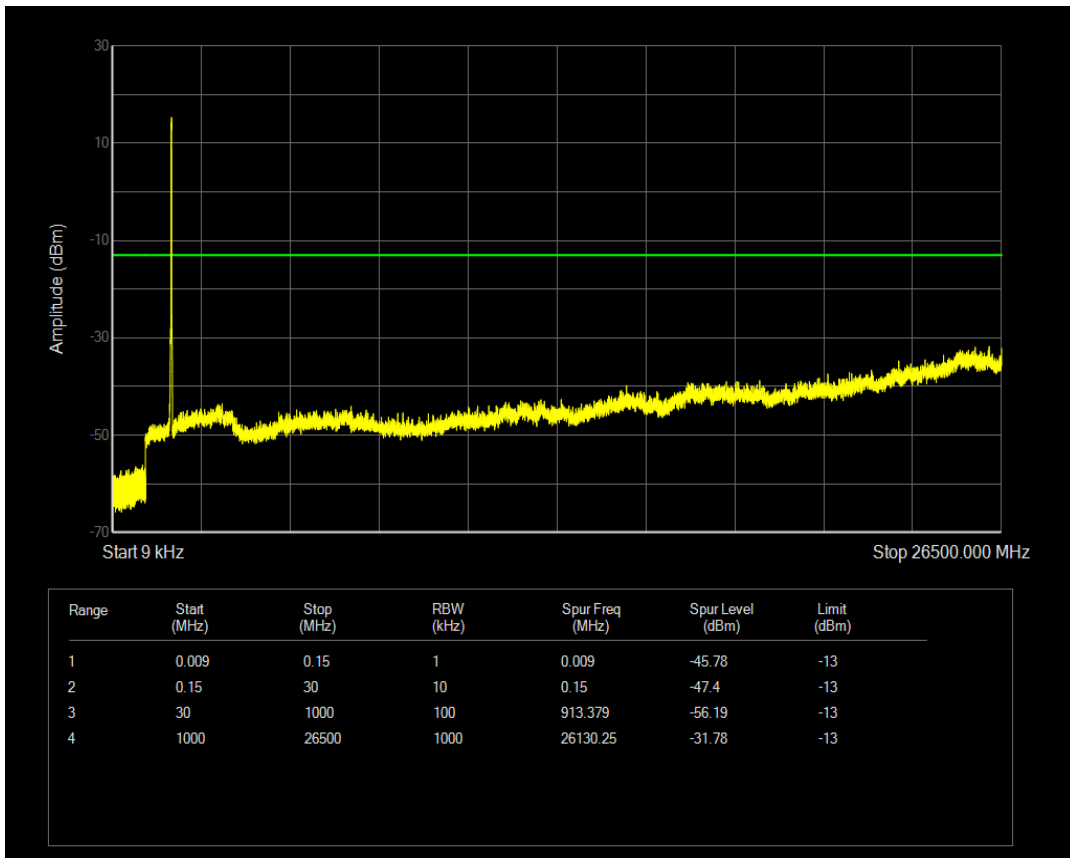

Band66 16QAM BW=20MHz Channel=132572 RB Size=100 Position=#0

Band7 QPSK BW=5MHz Channel=20775 RB Size=1 Position=#0