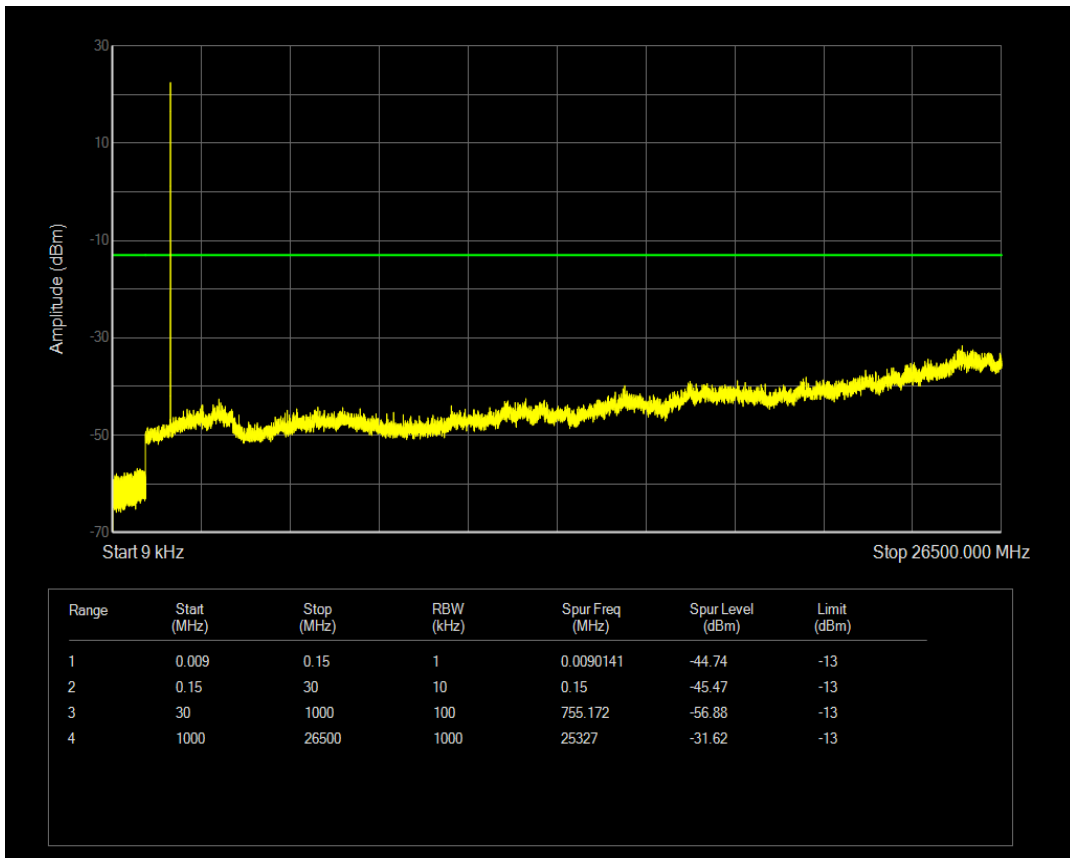

Band66 16QAM BW=1.4MHz Channel=132322 RB Size=6 Position=#0

Band66 QPSK BW=1.4MHz Channel=132665 RB Size=1 Position=#0