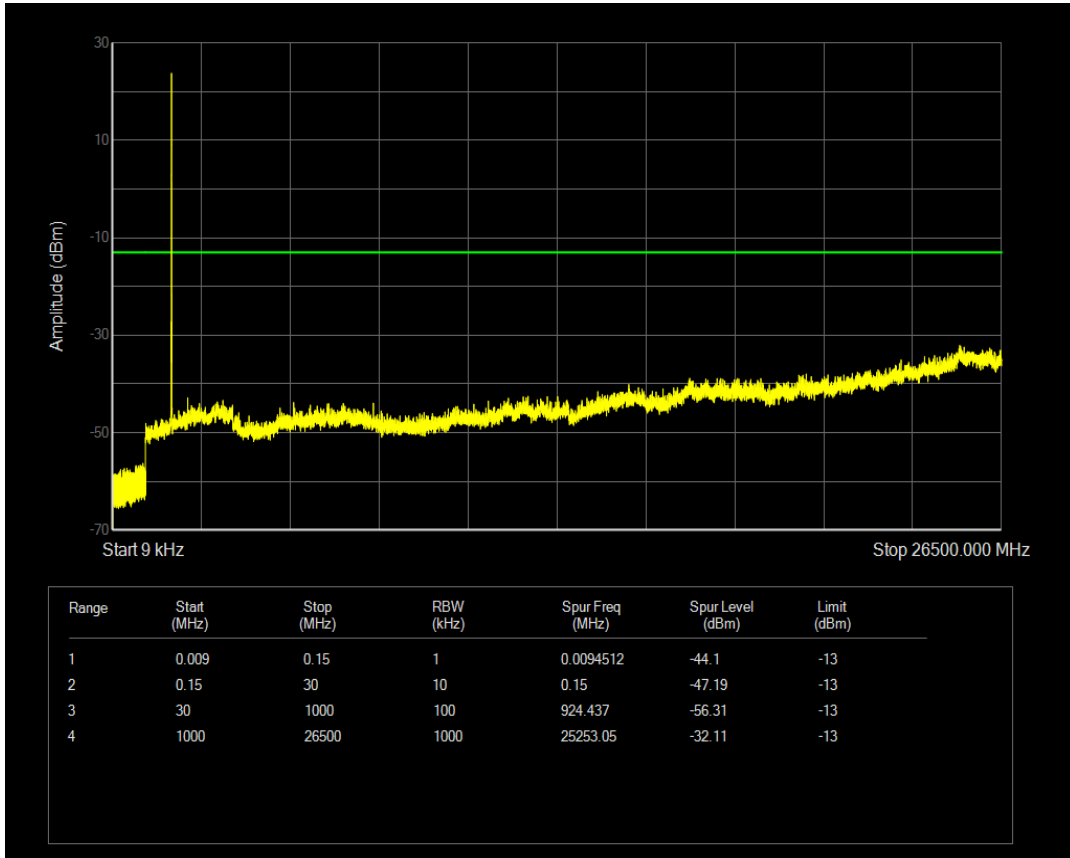

Band66 16QAM BW=5MHz Channel=132647 RB Size=1 Position=#0

Band66 16QAM BW=5MHz Channel=132647 RB Size=25 Position=#0