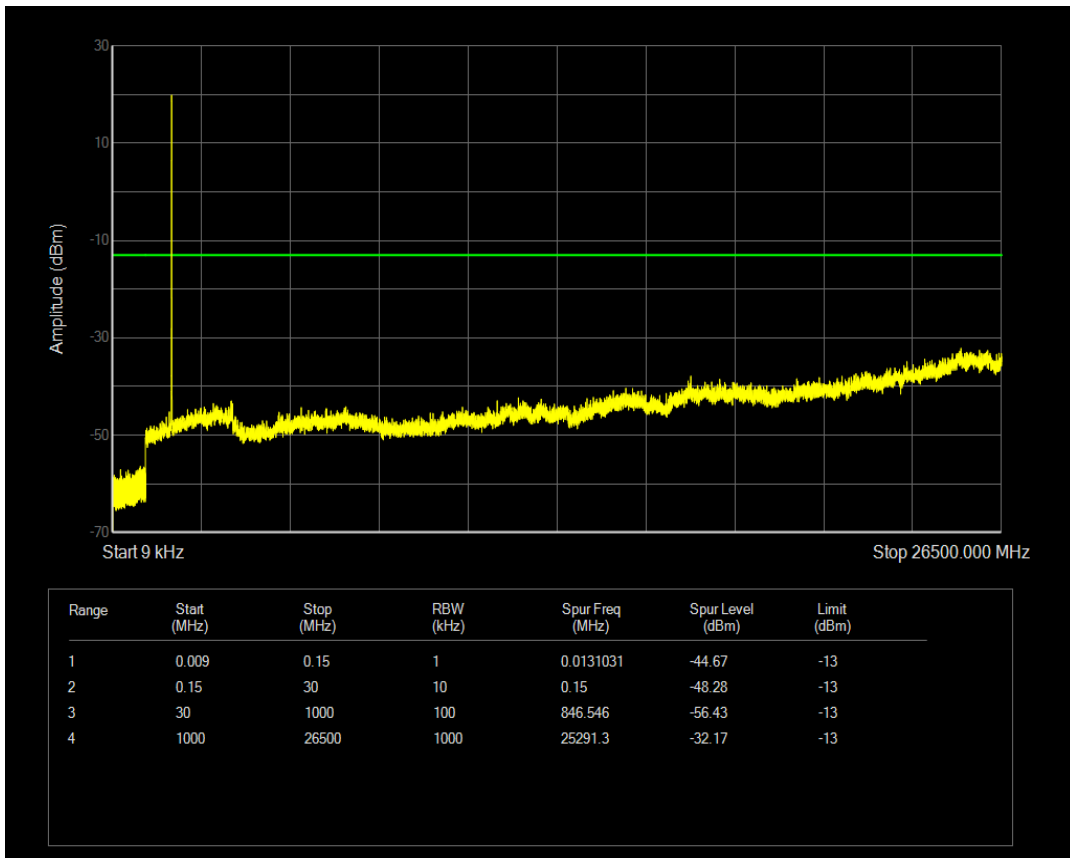

Band66 16QAM BW=3MHz Channel=132657 RB Size=15 Position=#0

Band66 QPSK BW=5MHz Channel=131997 RB Size=1 Position=#0