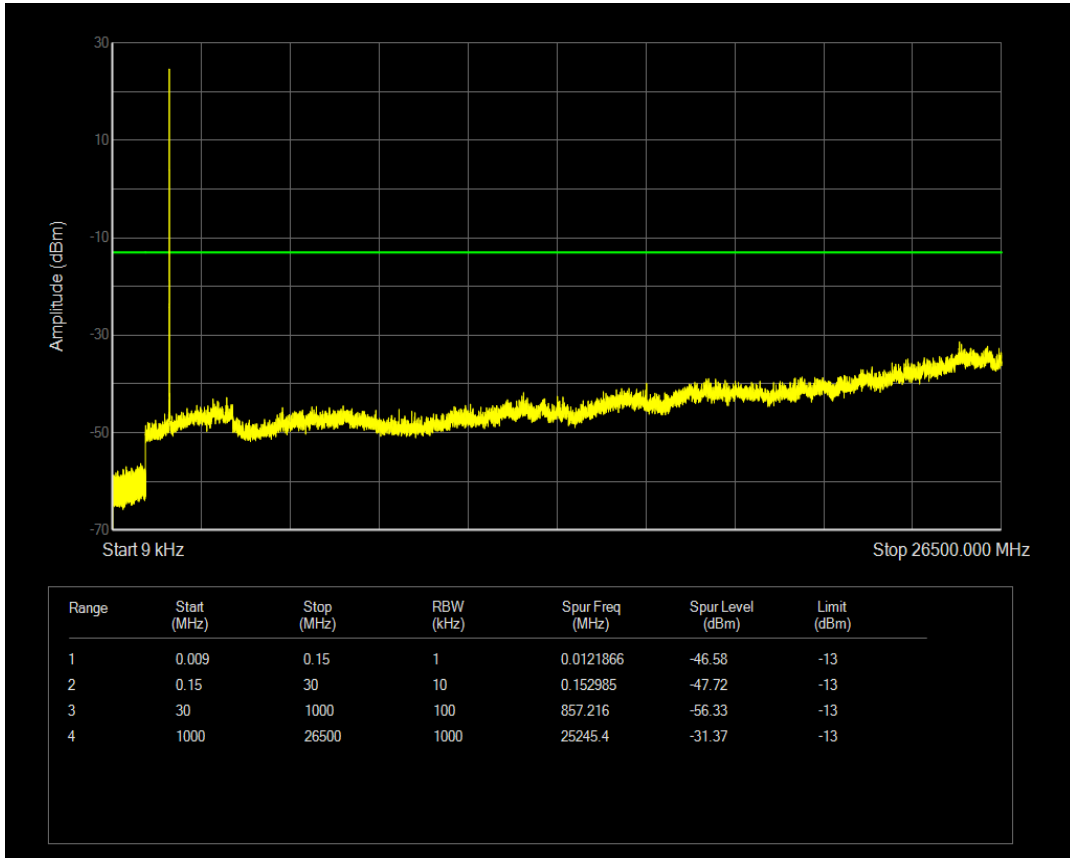

Band66 16QAM BW=3MHz Channel=131987 RB Size=1 Position=#0

Band66 16QAM BW=3MHz Channel=131987 RB Size=15 Position=#0