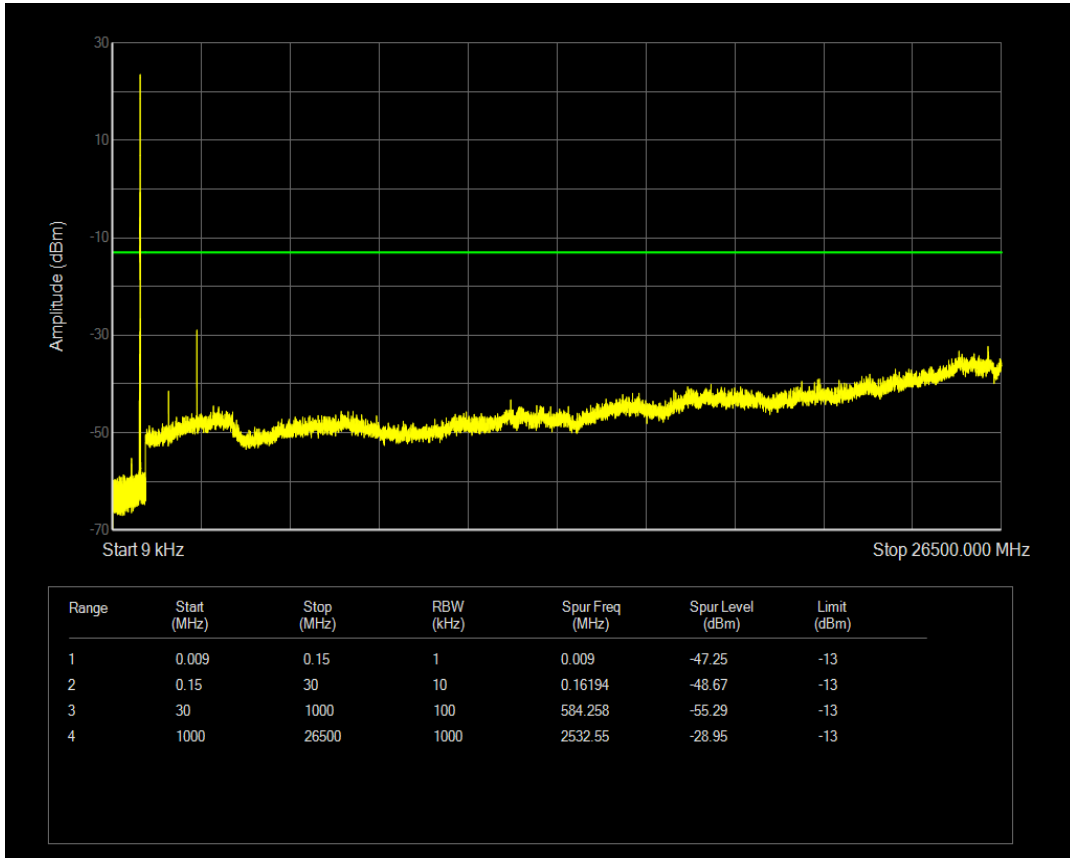

Band5 QPSK BW=5MHz Channel=20425 RB Size=25 Position=#0

Band5 16QAM BW=5MHz Channel=20425 RB Size=1 Position=#0

Band5 16QAM BW=5MHz Channel=20425 RB Size=25 Position=#0

Band5 QPSK BW=5MHz Channel=20525 RB Size=1 Position=#0

Band5 QPSK BW=5MHz Channel=20525 RB Size=25 Position=#0

Band5 16QAM BW=5MHz Channel=20525 RB Size=1 Position=#0

Band5 16QAM BW=5MHz Channel=20525 RB Size=25 Position=#0

Band5 QPSK BW=5MHz Channel=20625 RB Size=1 Position=#0

Band5 QPSK BW=5MHz Channel=20625 RB Size=25 Position=#0

Band5 16QAM BW=5MHz Channel=20625 RB Size=1 Position=#0

Band5 16QAM BW=5MHz Channel=20625 RB Size=25 Position=#0

Band5 QPSK BW=10MHz Channel=20450 RB Size=1 Position=#0