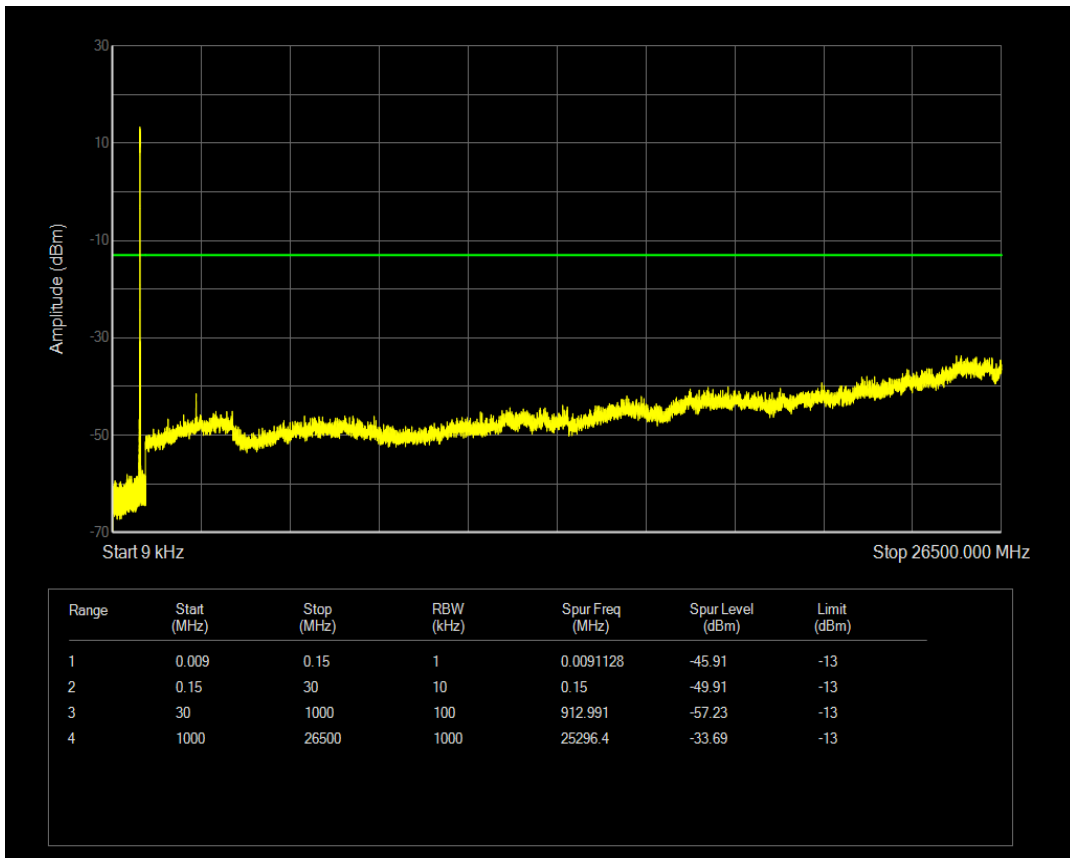

Band5 QPSK BW=5MHz Channel=20425 RB Size=25 Position=#0

Band5 16QAM BW=5MHz Channel=20425 RB Size=1 Position=#0

Band5 16QAM BW=5MHz Channel=20425 RB Size=25 Position=#0

Band5 QPSK BW=5MHz Channel=20525 RB Size=1 Position=#0

Band5 QPSK BW=5MHz Channel=20525 RB Size=25 Position=#0

Band5 16QAM BW=5MHz Channel=20525 RB Size=1 Position=#0

Band5 16QAM BW=5MHz Channel=20525 RB Size=25 Position=#0

Band5 QPSK BW=5MHz Channel=20625 RB Size=1 Position=#0