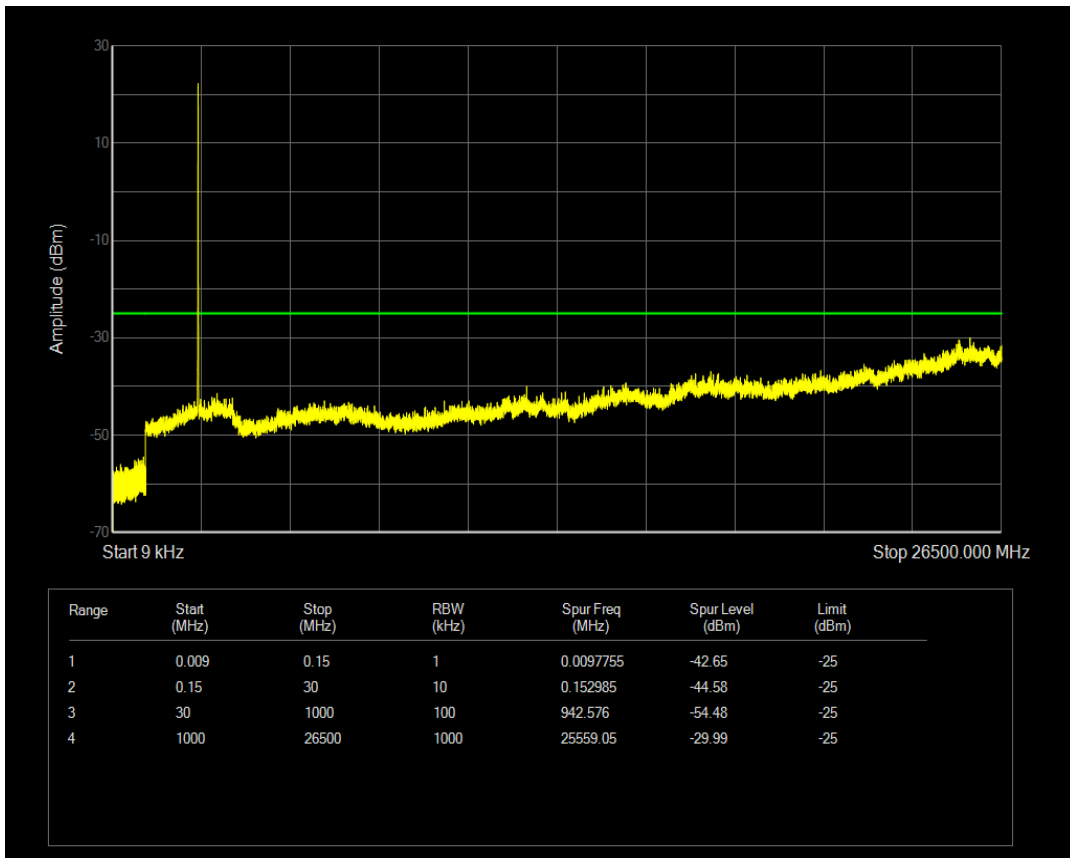

Band7 QPSK BW=5MHz Channel=21100 RB Size=25 Position=#0

Band7 16QAM BW=5MHz Channel=21100 RB Size=1 Position=#0

Band7 16QAM BW=5MHz Channel=21100 RB Size=25 Position=#0

Band7 QPSK BW=5MHz Channel=21425 RB Size=1 Position=#0

Band7 QPSK BW=5MHz Channel=21425 RB Size=25 Position=#0

Band7 16QAM BW=5MHz Channel=21425 RB Size=1 Position=#0

Band7 16QAM BW=5MHz Channel=21425 RB Size=25 Position=#0

Band7 QPSK BW=10MHz Channel=20800 RB Size=1 Position=#0