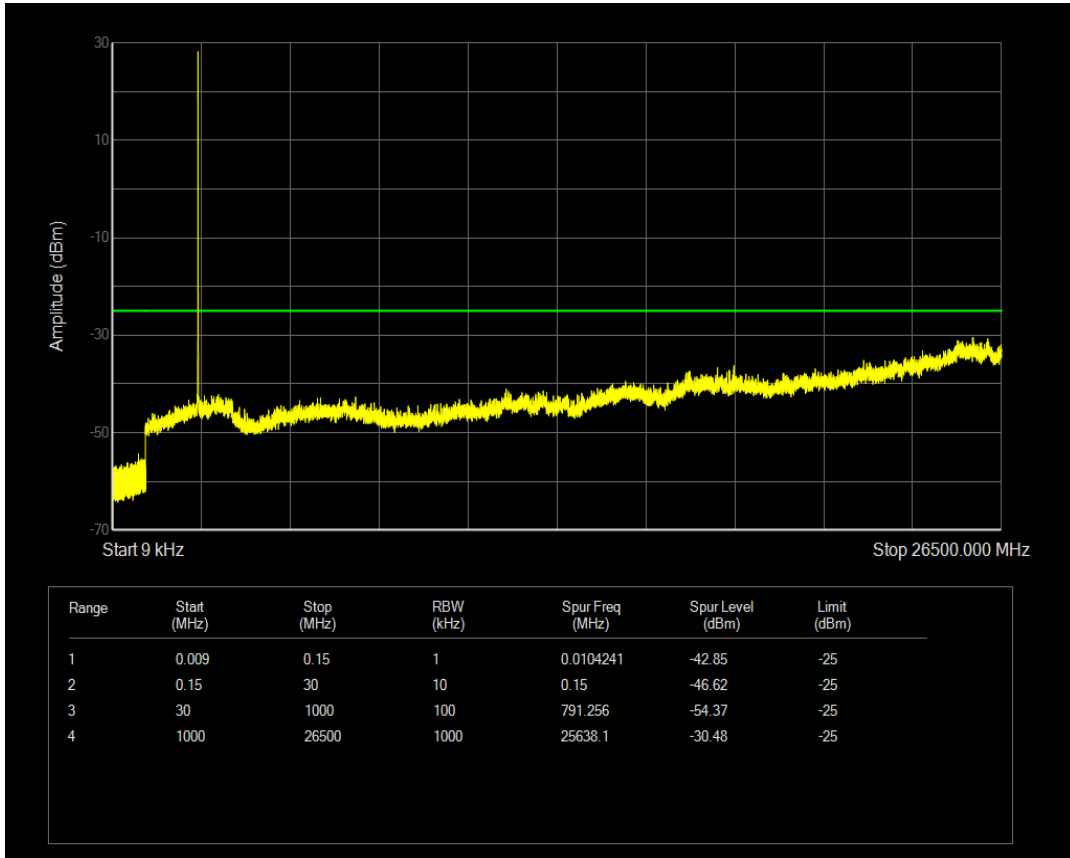

Band7 QPSK BW=5MHz Channel=21100 RB Size=25 Position=#0

Band7 16QAM BW=5MHz Channel=21100 RB Size=1 Position=#0

Band7 16QAM BW=5MHz Channel=21100 RB Size=25 Position=#0

Band7 QPSK BW=5MHz Channel=21425 RB Size=1 Position=#0

Band7 QPSK BW=5MHz Channel=21425 RB Size=25 Position=#0

Band7 16QAM BW=5MHz Channel=21425 RB Size=1 Position=#0

Band7 16QAM BW=5MHz Channel=21425 RB Size=25 Position=#0

Band7 QPSK BW=10MHz Channel=20800 RB Size=1 Position=#0