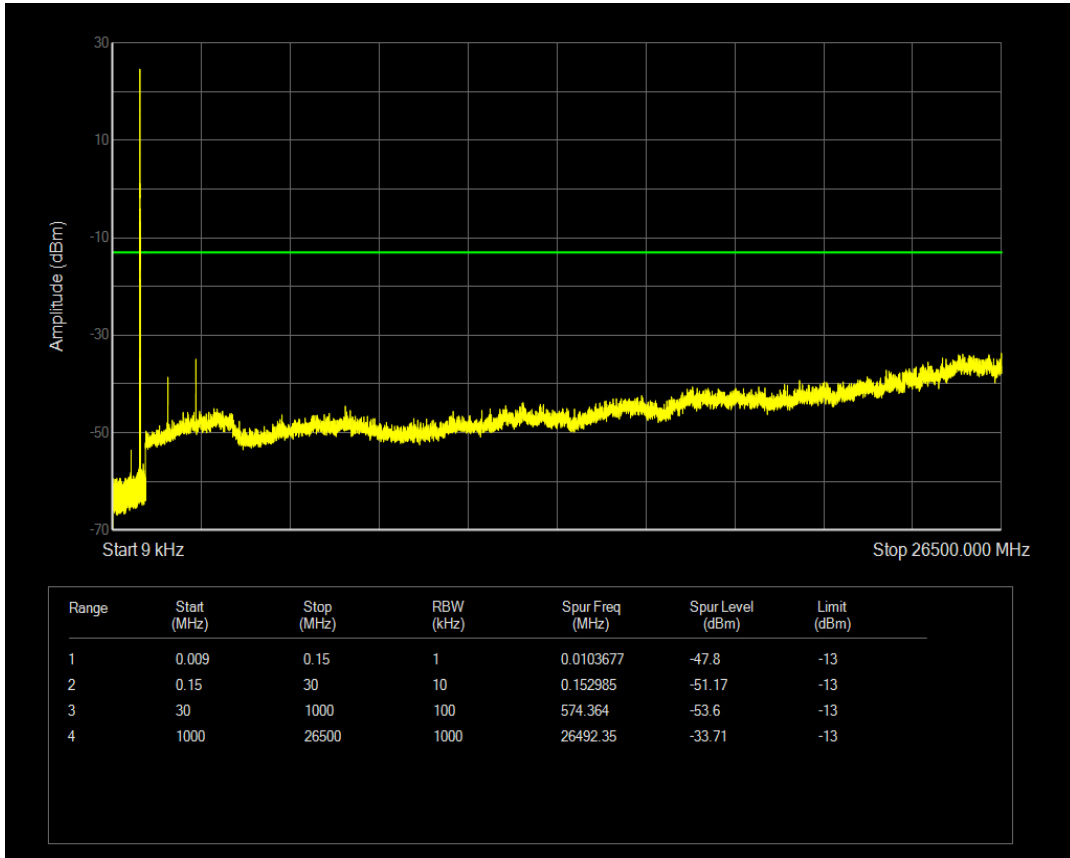

Band5 QPSK BW=5MHz Channel=20425 RB Size=25 Position=#0

Band5 16QAM BW=5MHz Channel=20425 RB Size=1 Position=#0

Band5 16QAM BW=5MHz Channel=20425 RB Size=25 Position=#0

Band5 QPSK BW=5MHz Channel=20525 RB Size=1 Position=#0

Band5 QPSK BW=5MHz Channel=20525 RB Size=25 Position=#0

Band5 16QAM BW=5MHz Channel=20525 RB Size=1 Position=#0

Band5 16QAM BW=5MHz Channel=20525 RB Size=25 Position=#0

Band5 QPSK BW=5MHz Channel=20625 RB Size=1 Position=#0