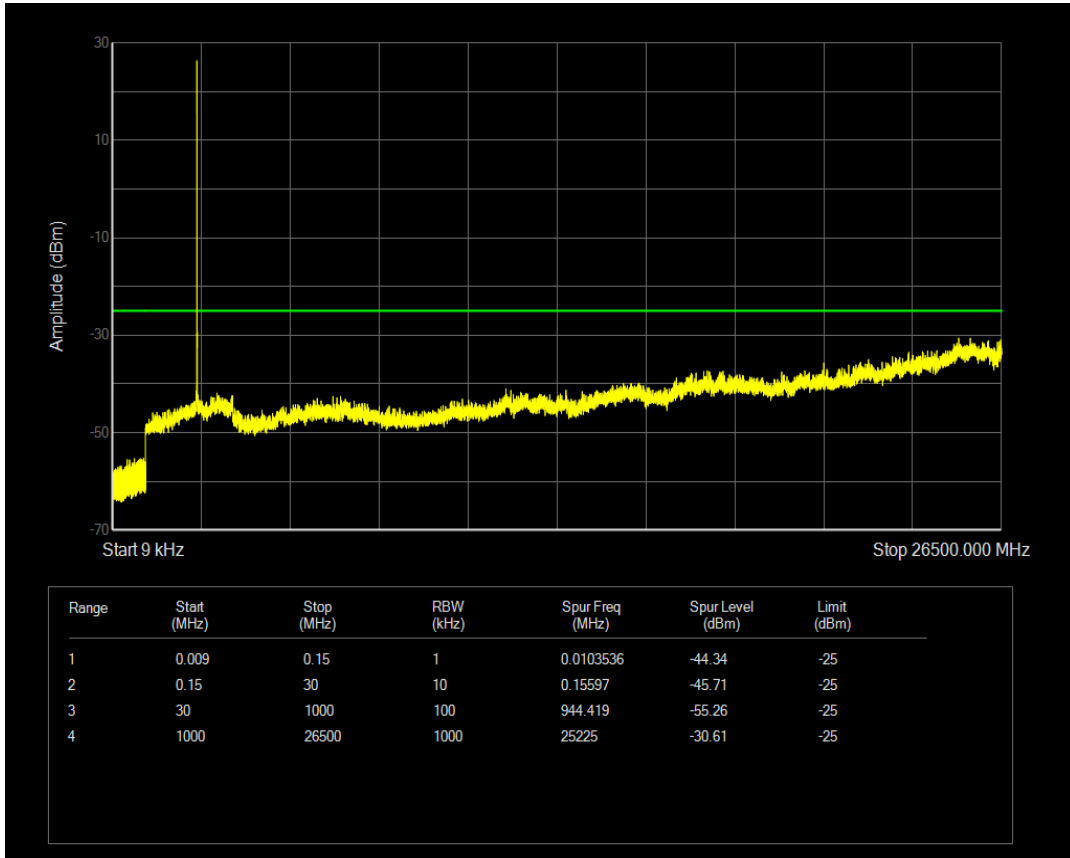

Band7 QPSK BW=5MHz Channel=20775 RB Size=25 Position=#0

Band7 16QAM BW=5MHz Channel=20775 RB Size=1 Position=#0

Band7 16QAM BW=5MHz Channel=20775 RB Size=25 Position=#0

Band7 QPSK BW=5MHz Channel=21100 RB Size=1 Position=#0

Band7 QPSK BW=5MHz Channel=21100 RB Size=25 Position=#0

Band7 16QAM BW=5MHz Channel=21100 RB Size=1 Position=#0

Band7 16QAM BW=5MHz Channel=21100 RB Size=25 Position=#0

Band7 QPSK BW=5MHz Channel=21425 RB Size=1 Position=#0