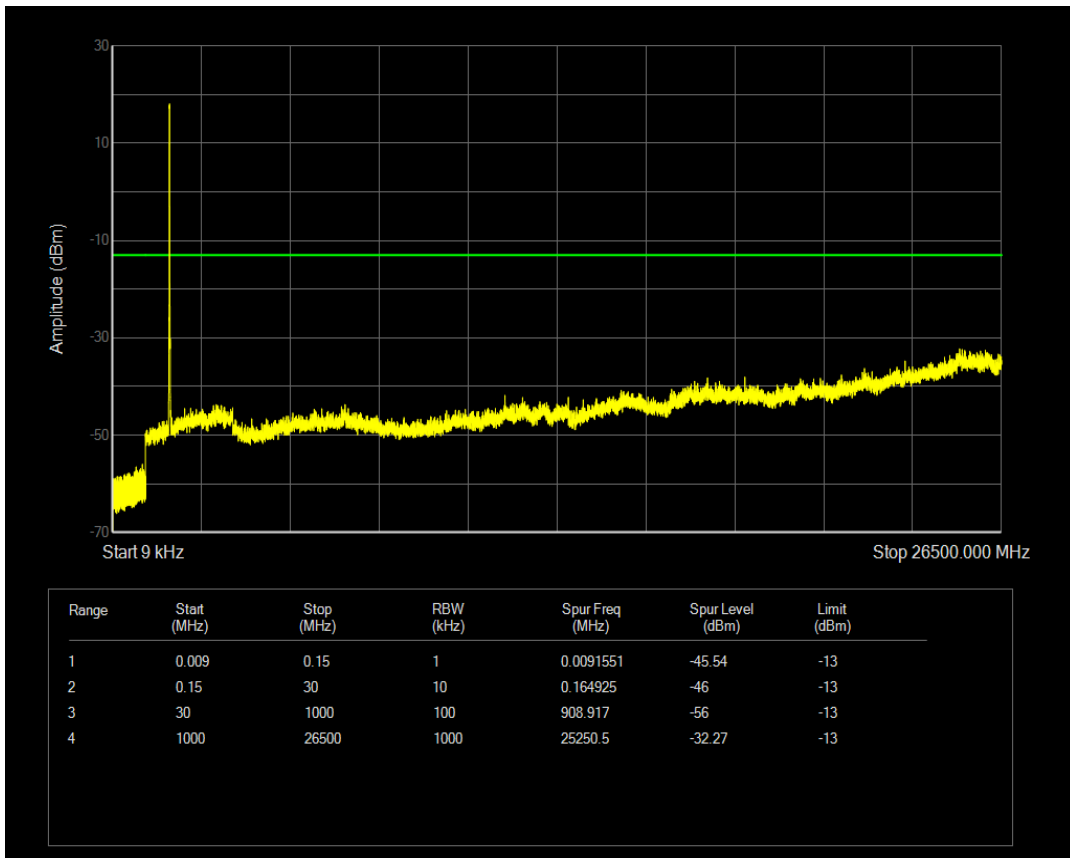

Band66 QPSK BW=10MHz Channel=132022 RB Size=50 Position=#0

Band66 16QAM BW=10MHz Channel=132022 RB Size=1 Position=#0