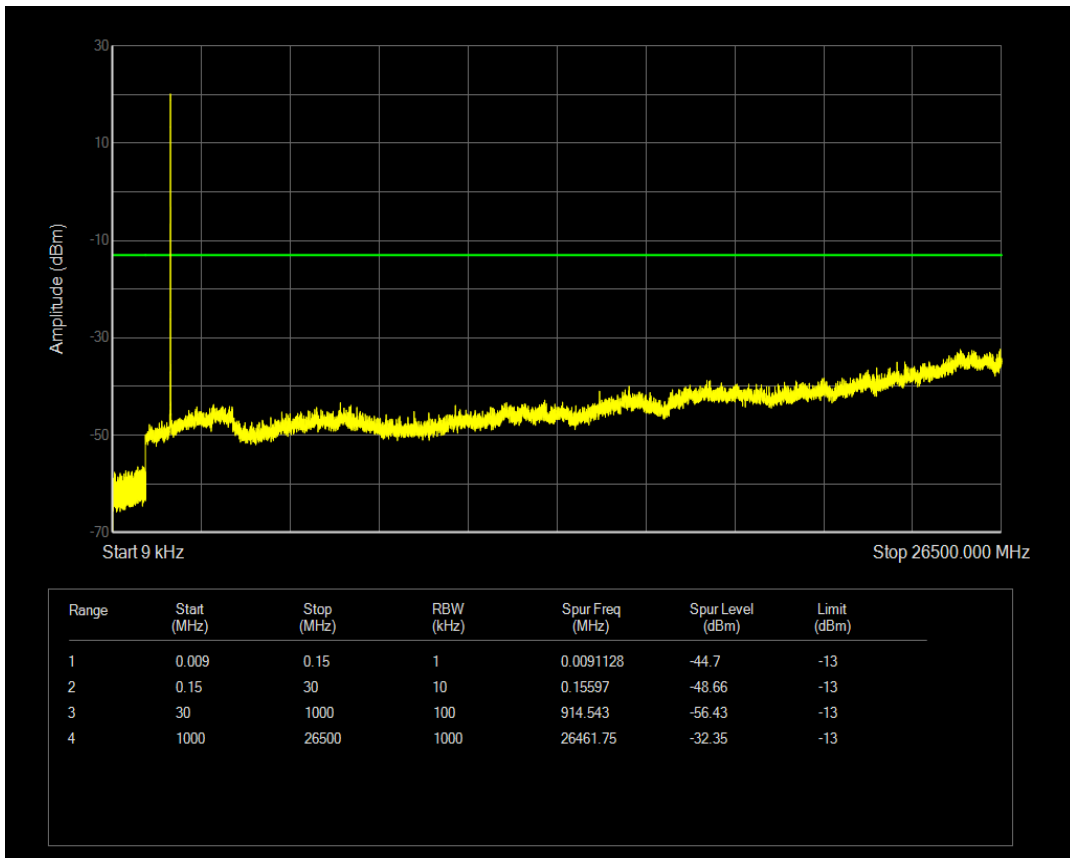

Band66 16QAM BW=3MHz Channel=132322 RB Size=15 Position=#0

Band66 QPSK BW=3MHz Channel=132657 RB Size=1 Position=#0