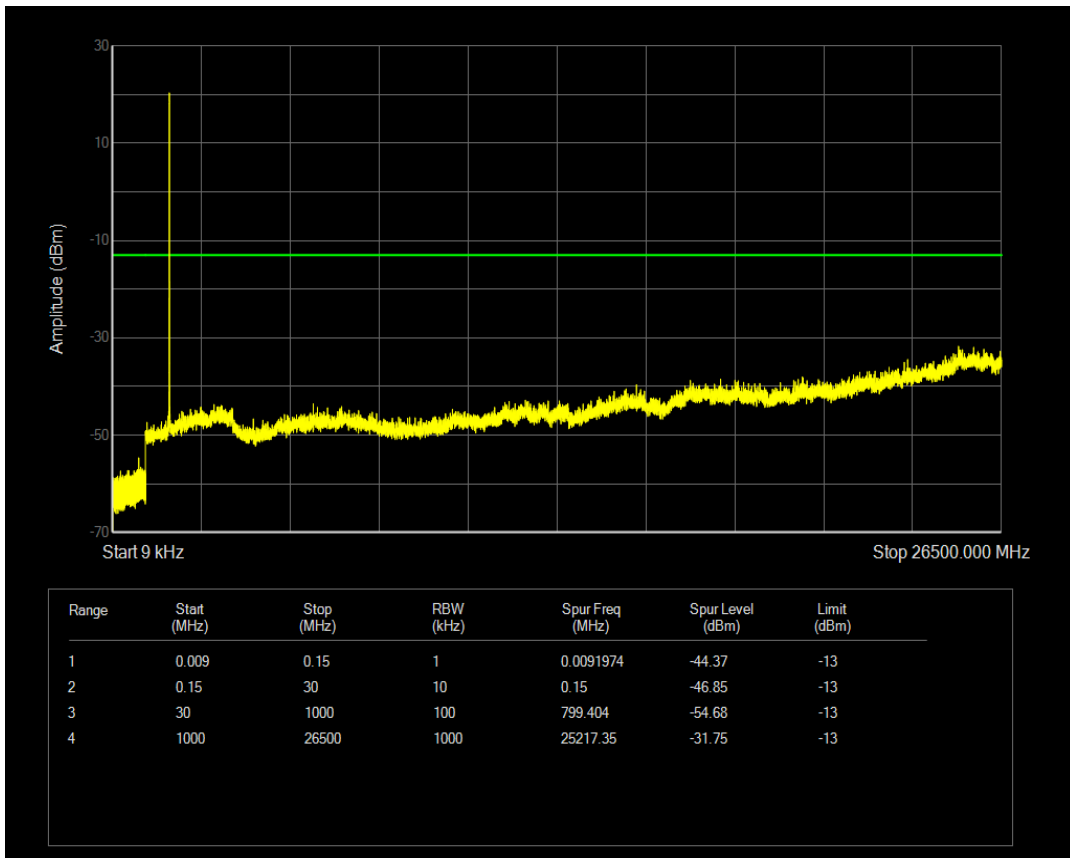

Band66 QPSK BW=3MHz Channel=131987 RB Size=15 Position=#0

Band66 16QAM BW=3MHz Channel=131987 RB Size=1 Position=#0