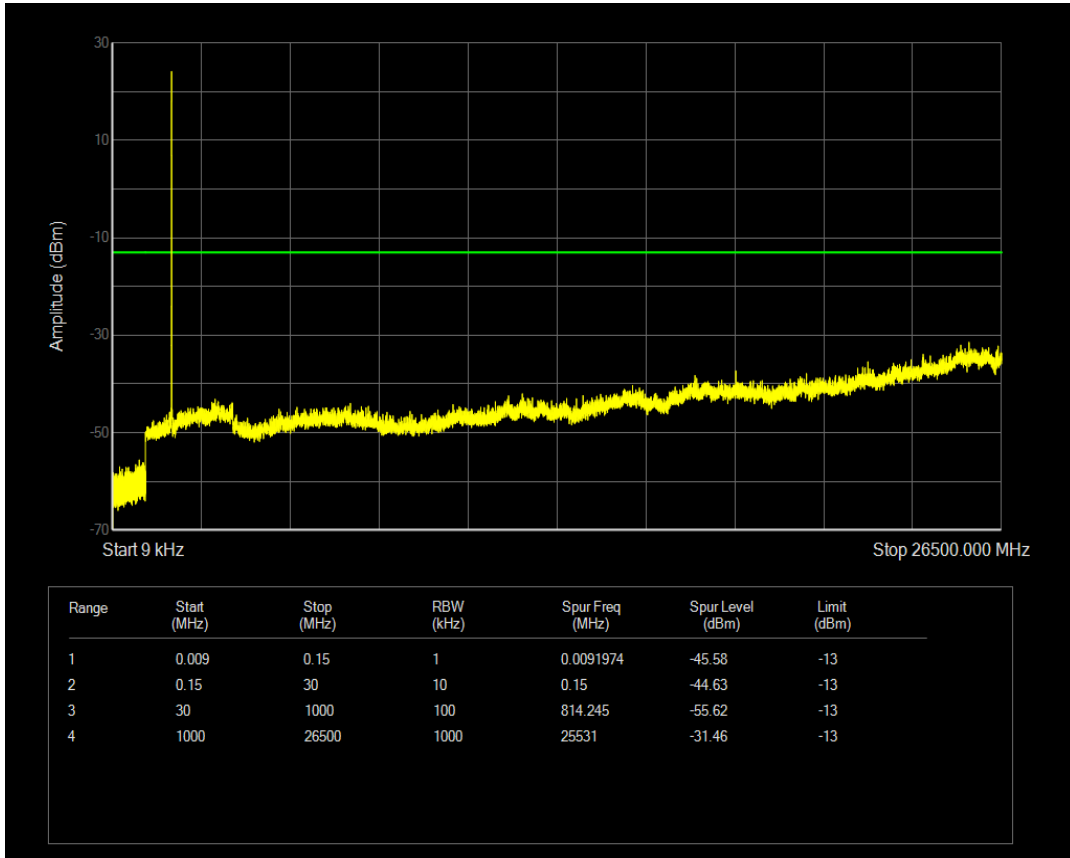

Band66 16QAM BW=3MHz Channel=132657 RB Size=1 Position=#0

Band66 16QAM BW=3MHz Channel=132657 RB Size=15 Position=#0