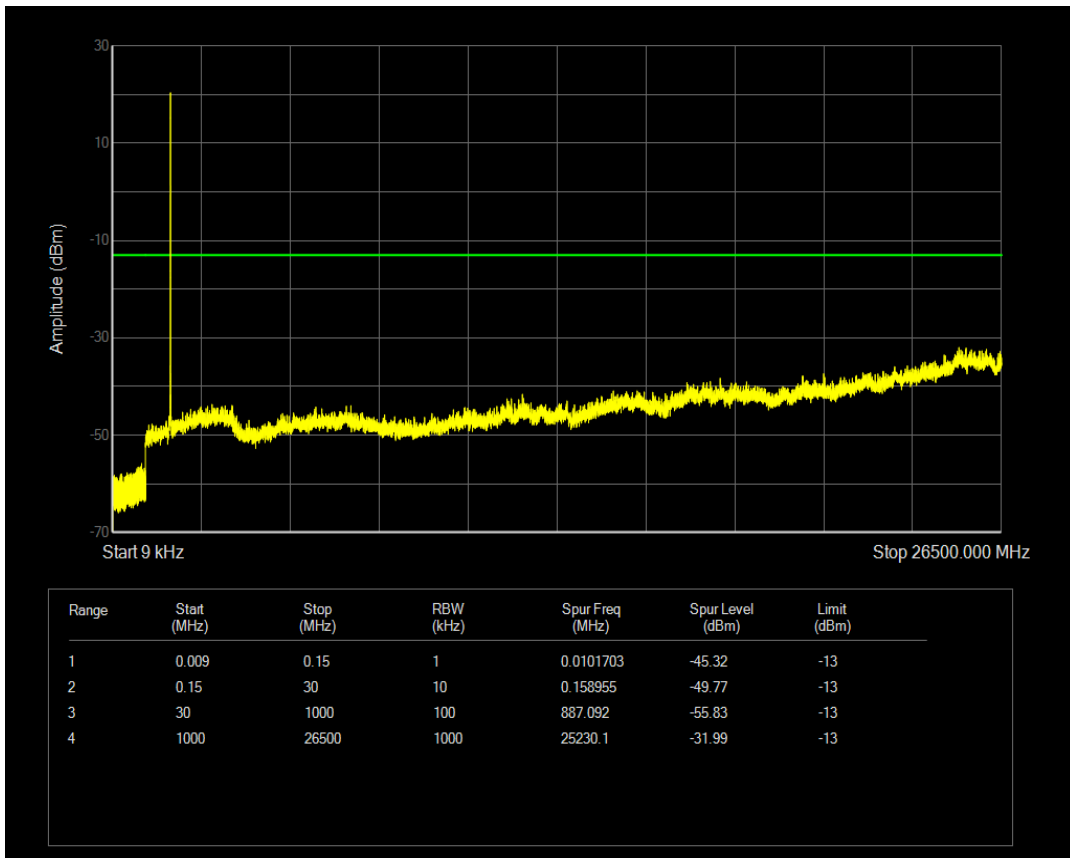

Band66 QPSK BW=3MHz Channel=132322 RB Size=15 Position=#0

Band66 16QAM BW=3MHz Channel=132322 RB Size=1 Position=#0