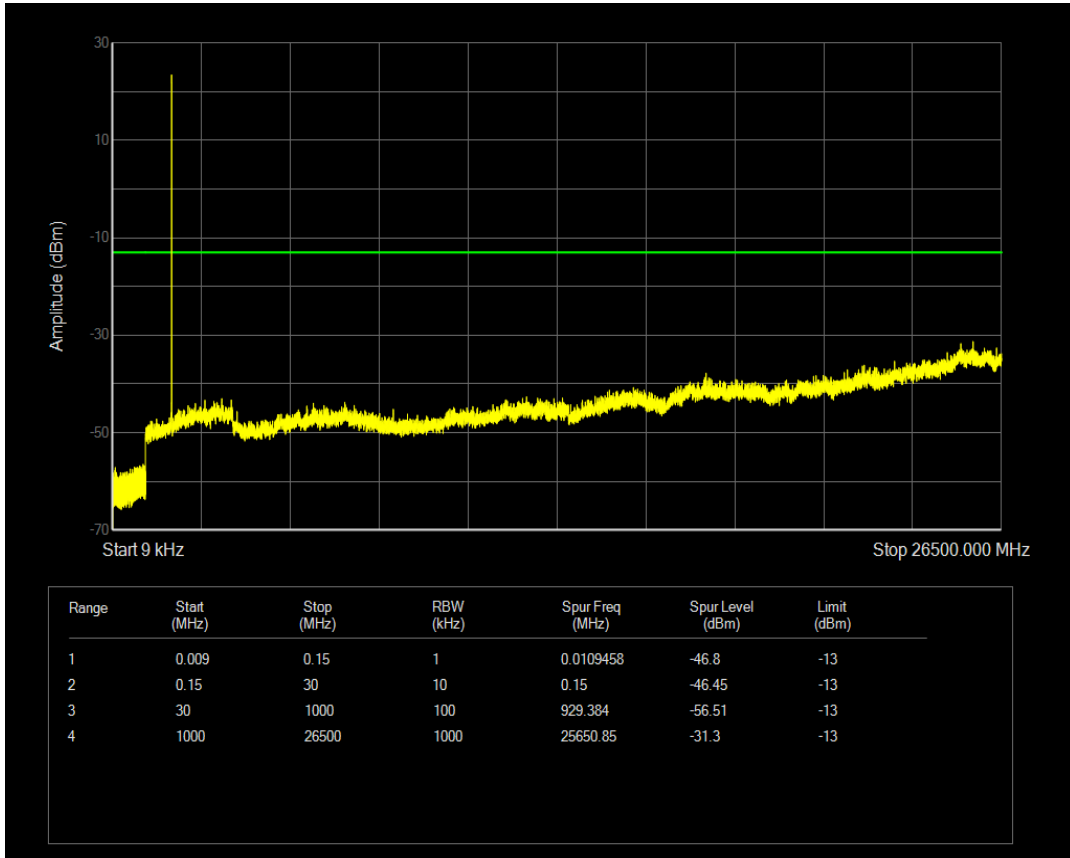

Band66 QPSK BW=1.4MHz Channel=132322 RB Size=6 Position=#0

Band66 16QAM BW=1.4MHz Channel=132322 RB Size=1 Position=#0

Band66 16QAM BW=1.4MHz Channel=132322 RB Size=6 Position=#0

Band66 QPSK BW=1.4MHz Channel=132665 RB Size=1 Position=#0