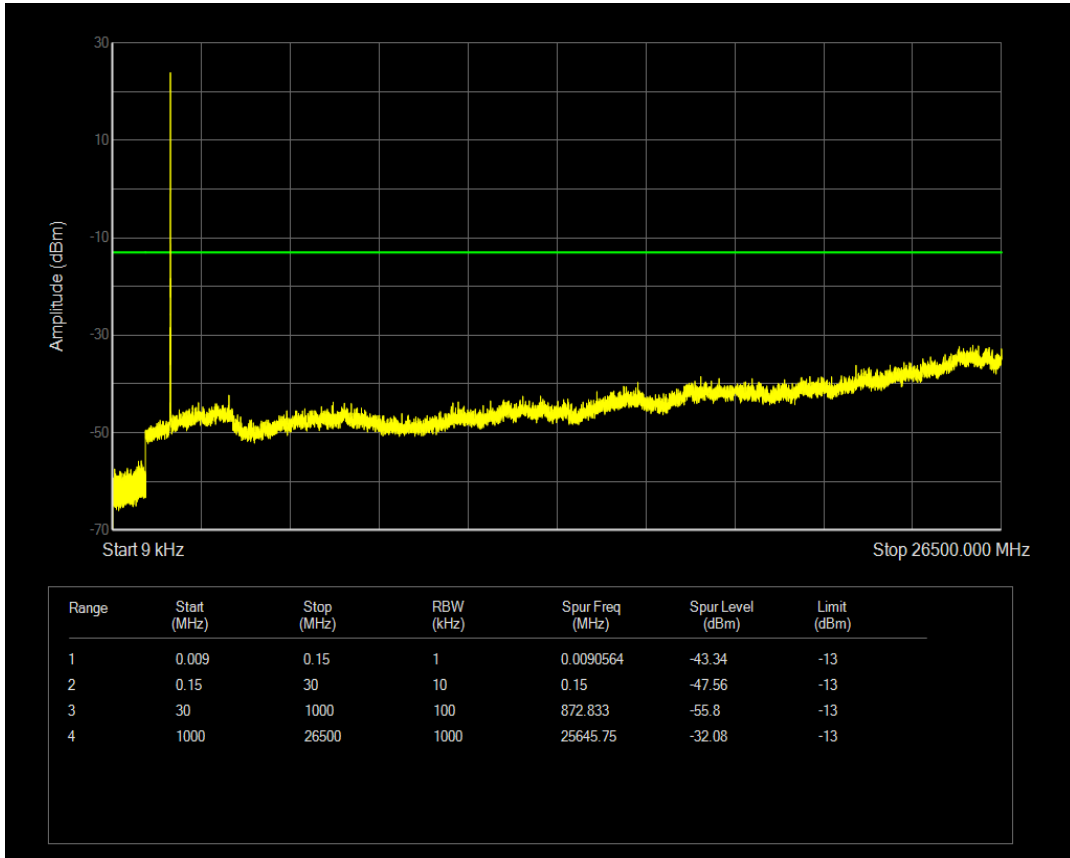

Band66 16QAM BW=5MHz Channel=132322 RB Size=1 Position=#0

Band66 16QAM BW=5MHz Channel=132322 RB Size=25 Position=#0