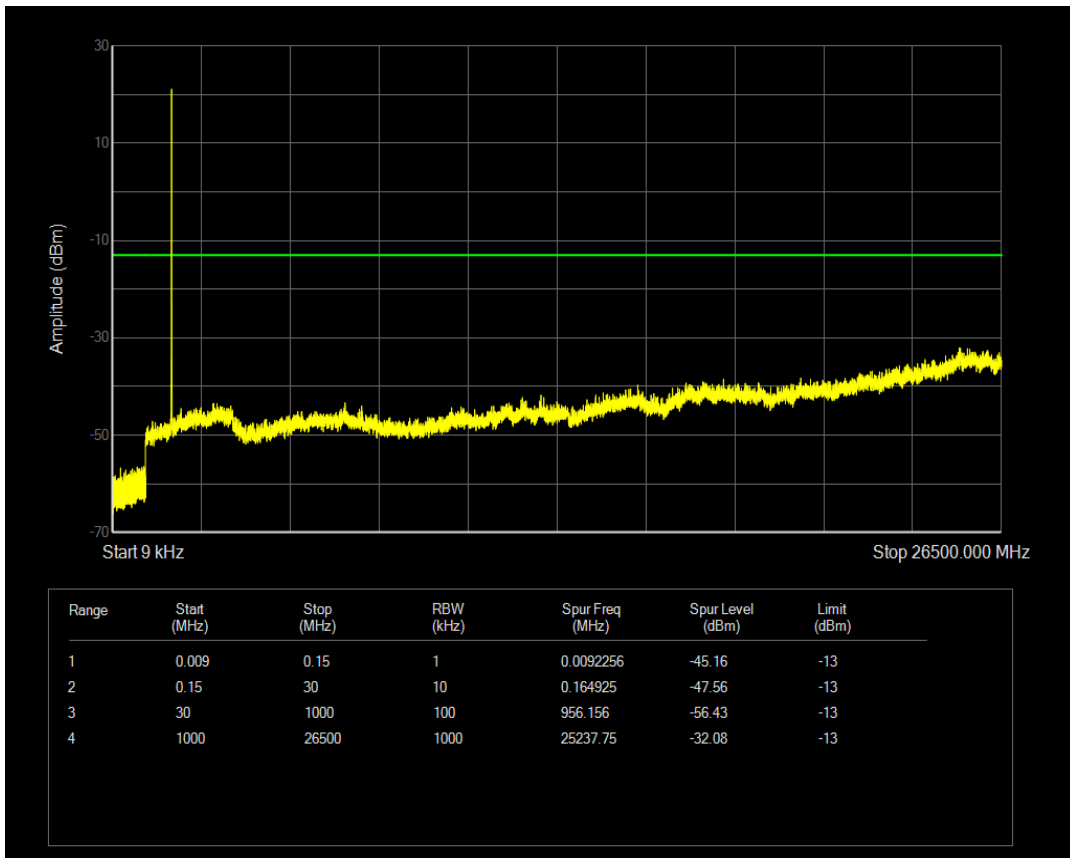

Band66 16QAM BW=5MHz Channel=132647 RB Size=25 Position=#0

Band66 QPSK BW=10MHz Channel=132022 RB Size=1 Position=#0