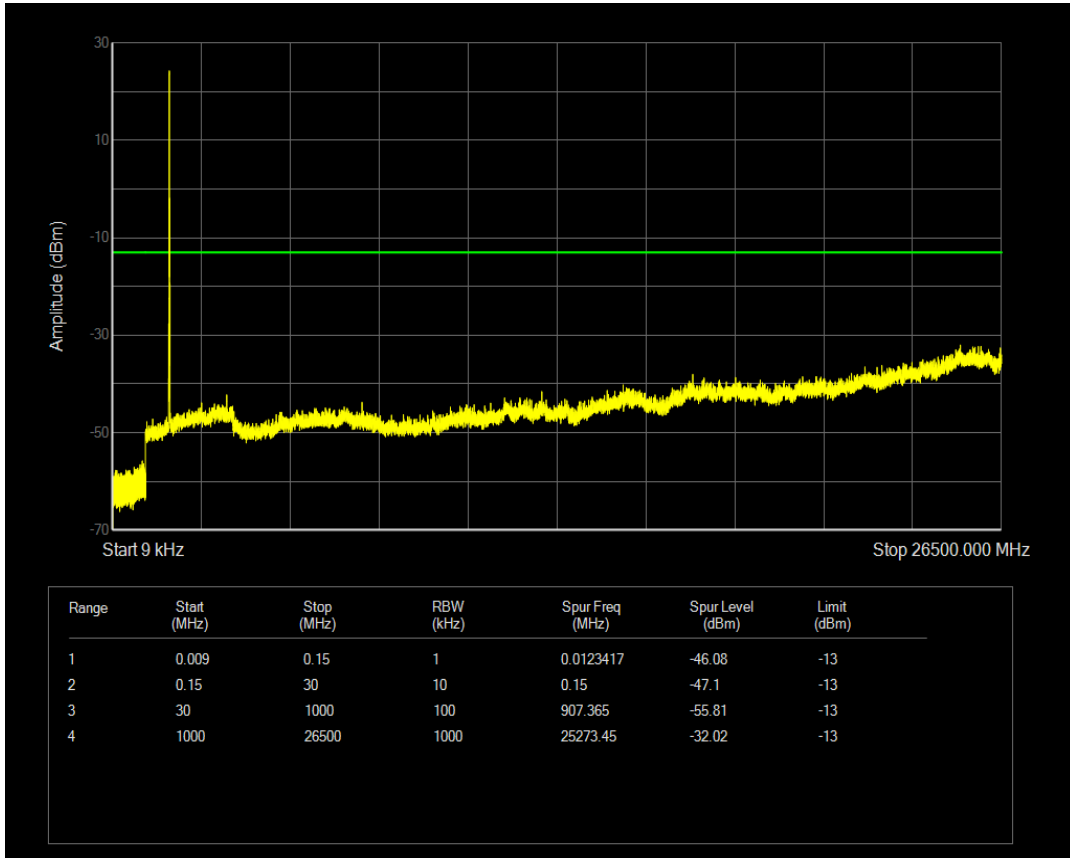

Band66 16QAM BW=10MHz Channel=132022 RB Size=1 Position=#0

Band66 16QAM BW=10MHz Channel=132022 RB Size=50 Position=#0