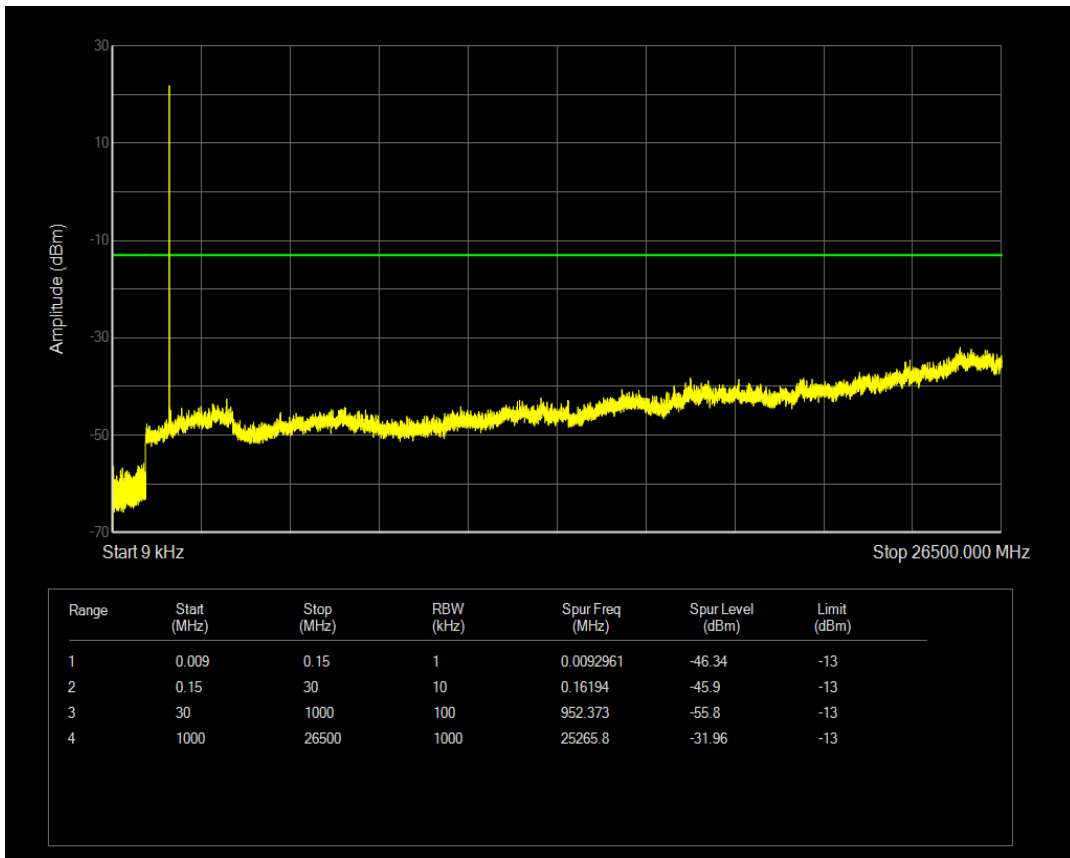

Band66 16QAM BW=1.4MHz Channel=131979 RB Size=6 Position=#0

Band66 QPSK BW=1.4MHz Channel=132322 RB Size=1 Position=#0