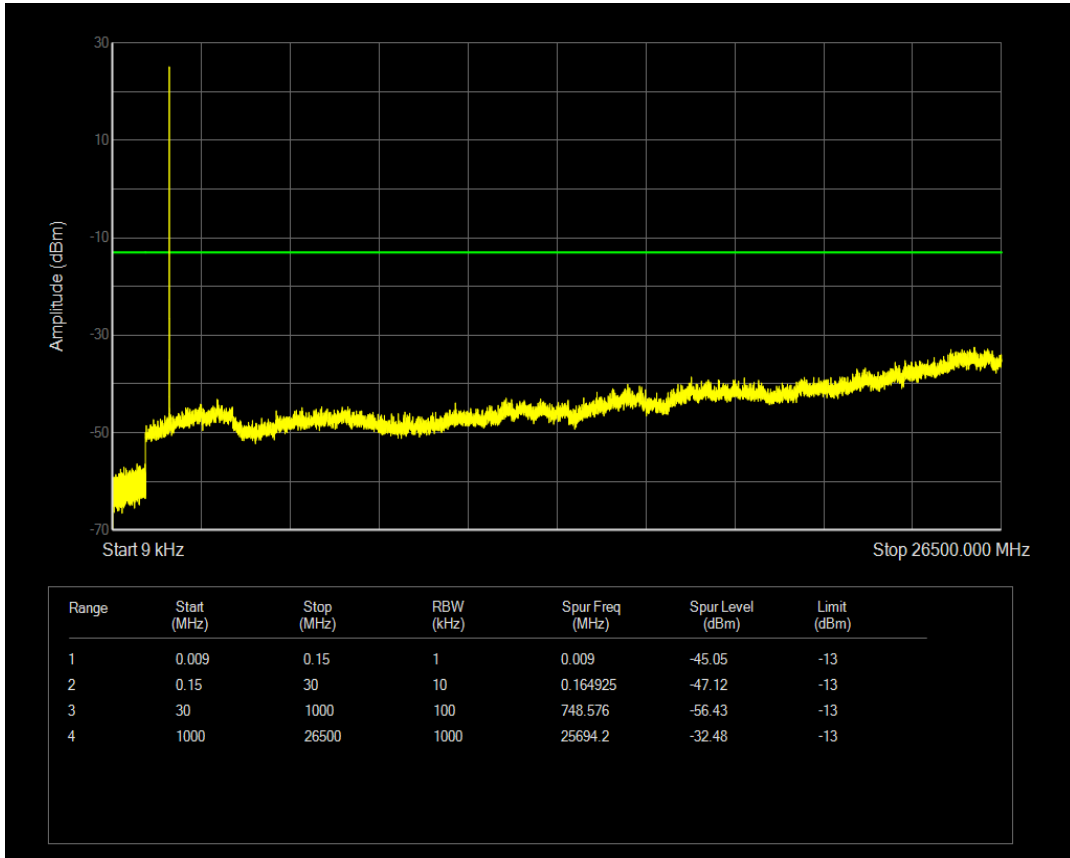

Band66 16QAM BW=1.4MHz Channel=131979 RB Size=1 Position=#0

Band66 16QAM BW=1.4MHz Channel=131979 RB Size=6 Position=#0