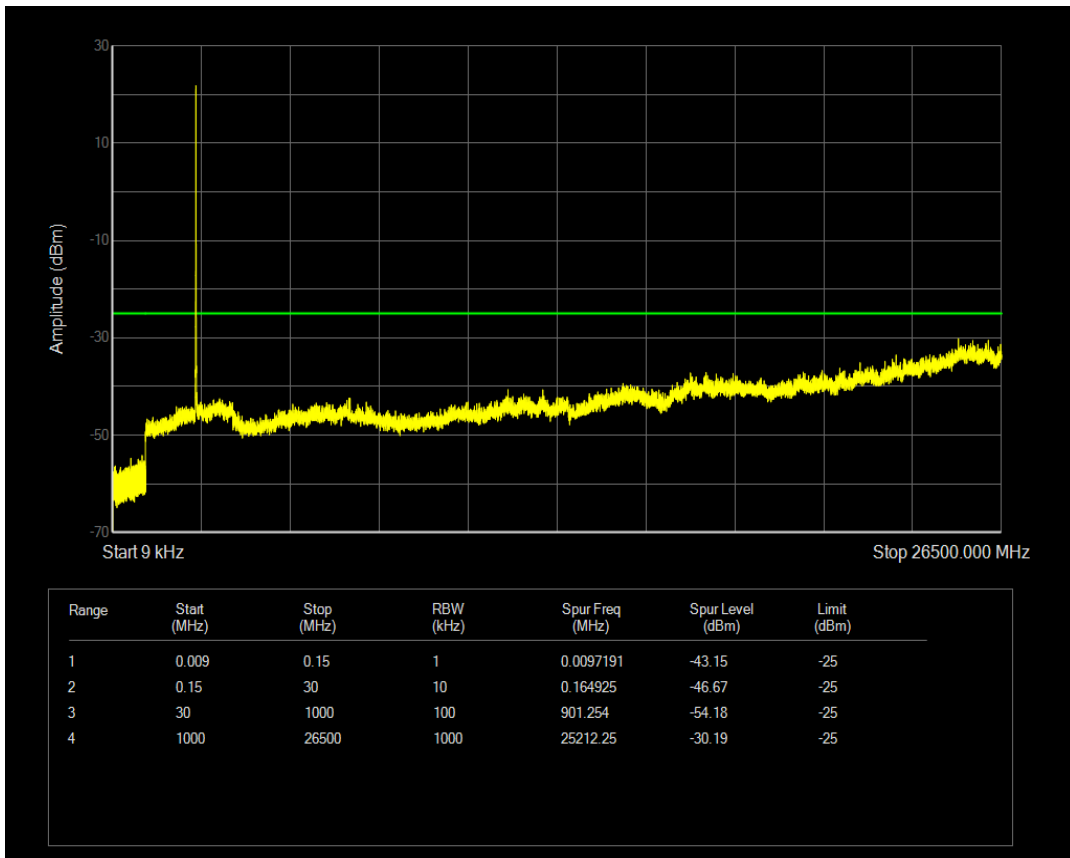

Band66 QPSK BW=20MHz Channel=132572 RB Size=100 Position=#0

Band66 16QAM BW=20MHz Channel=132572 RB Size=1 Position=#0

Band66 16QAM BW=20MHz Channel=132572 RB Size=100 Position=#0

Band7 QPSK BW=5MHz Channel=20775 RB Size=1 Position=#0

Band7 QPSK BW=5MHz Channel=20775 RB Size=25 Position=#0

Band7 16QAM BW=5MHz Channel=20775 RB Size=1 Position=#0

Band7 16QAM BW=5MHz Channel=20775 RB Size=25 Position=#0

Band7 QPSK BW=5MHz Channel=21100 RB Size=1 Position=#0