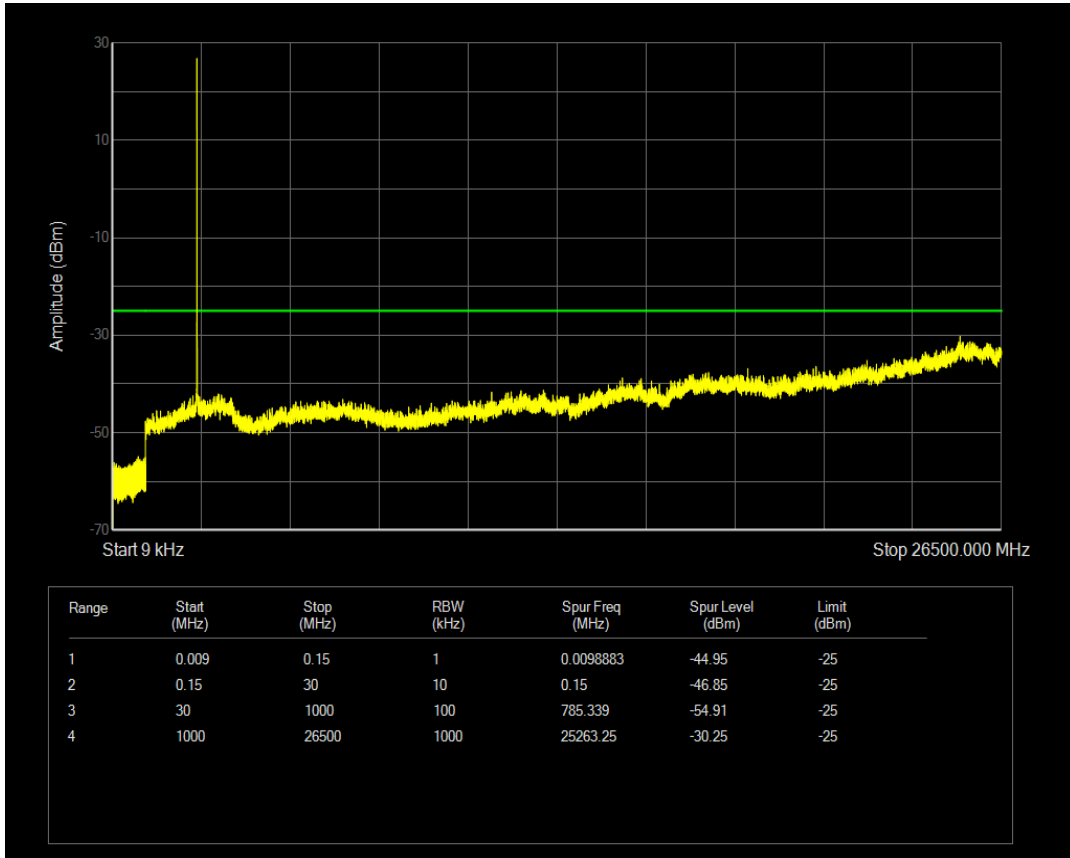

Band7 QPSK BW=5MHz Channel=20775 RB Size=25 Position=#0

Band7 16QAM BW=5MHz Channel=20775 RB Size=1 Position=#0

Band7 16QAM BW=5MHz Channel=20775 RB Size=25 Position=#0

Band7 QPSK BW=5MHz Channel=21100 RB Size=1 Position=#0