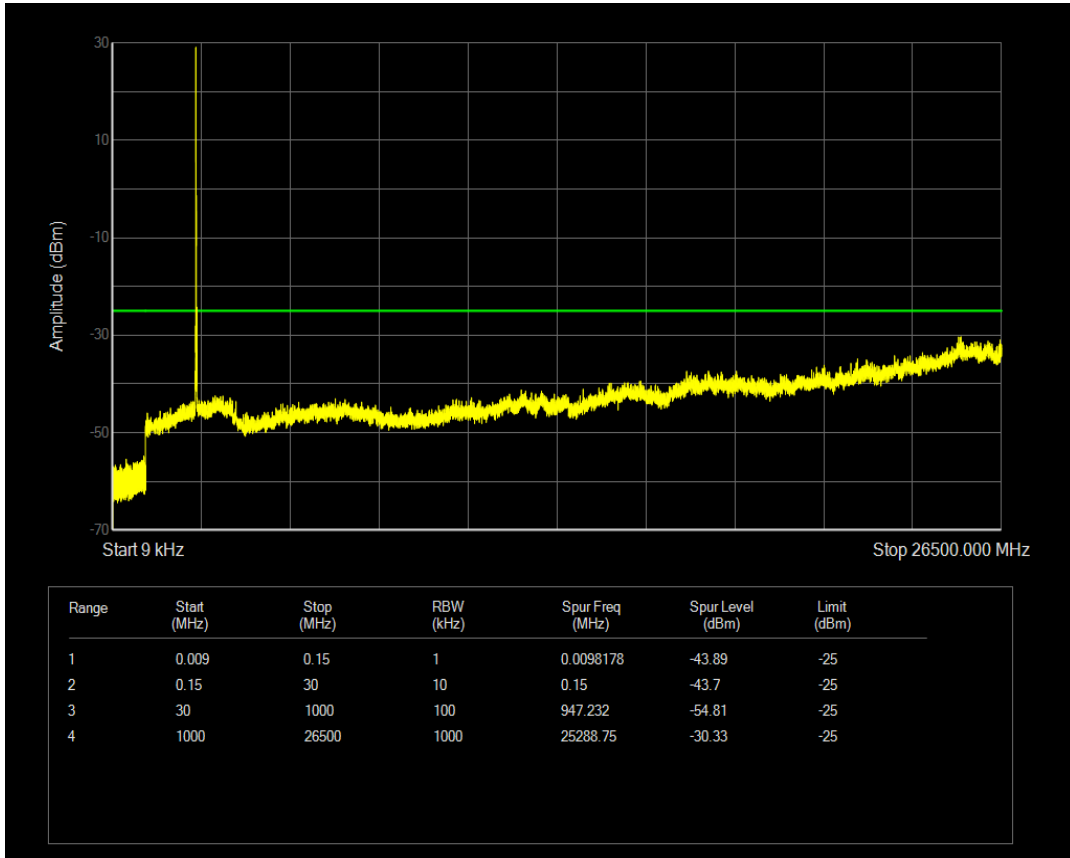

Band7 16QAM BW=15MHz Channel=20825 RB Size=1 Position=#0

Band7 16QAM BW=15MHz Channel=20825 RB Size=75 Position=#0