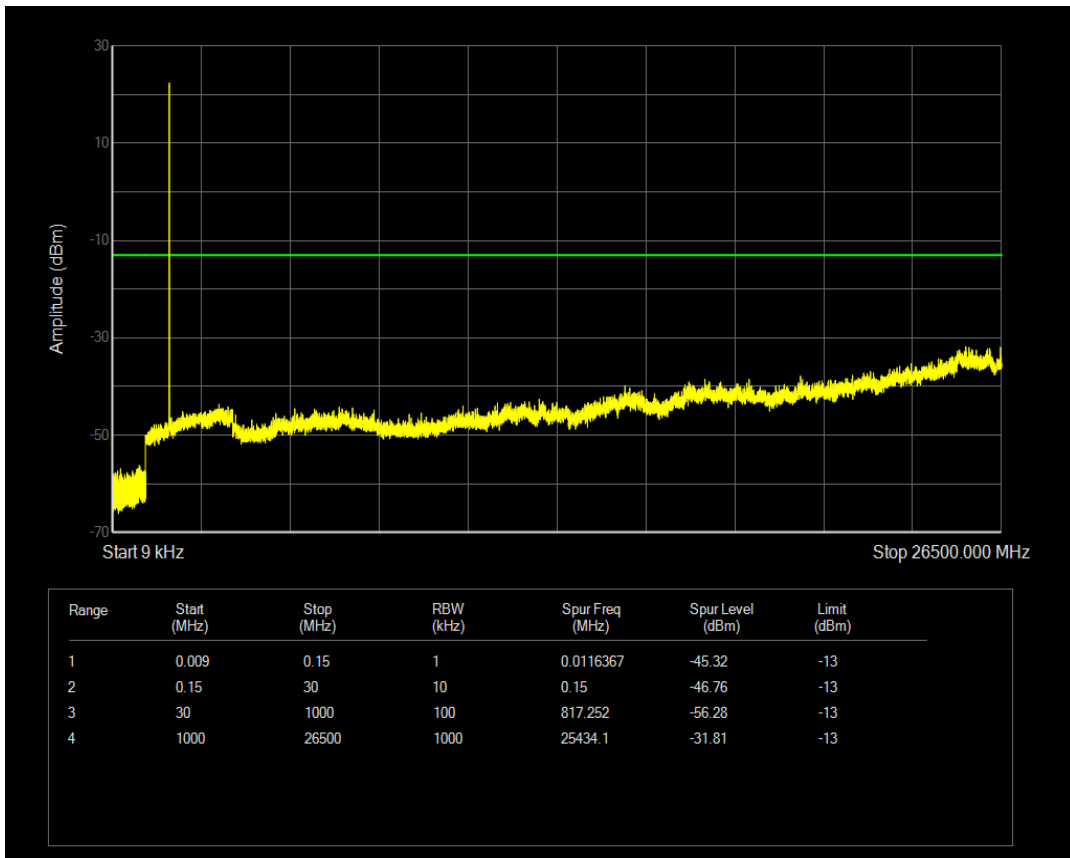

Band66 QPSK BW=1.4MHz Channel=131979 RB Size=6 Position=#0

Band66 16QAM BW=1.4MHz Channel=131979 RB Size=1 Position=#0