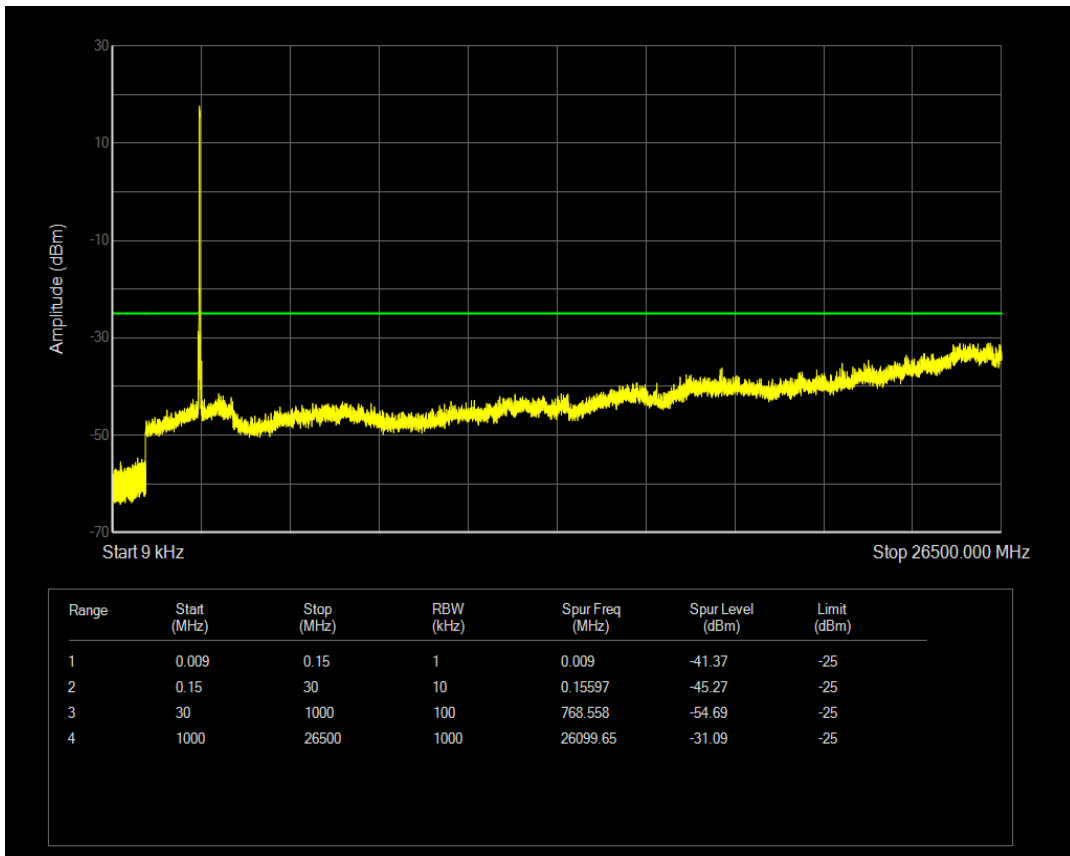

Band38 QPSK BW=15MHz Channel=38000 RB Size=75 Position=#0

Band38 16QAM BW=15MHz Channel=38000 RB Size=1 Position=#0

Band38 16QAM BW=15MHz Channel=38000 RB Size=75 Position=#0

Band38 QPSK BW=15MHz Channel=38175 RB Size=1 Position=#0

Band38 QPSK BW=15MHz Channel=38175 RB Size=75 Position=#0

Band38 16QAM BW=15MHz Channel=38175 RB Size=1 Position=#0

Band38 16QAM BW=15MHz Channel=38175 RB Size=75 Position=#0

Band38 QPSK BW=20MHz Channel=37850 RB Size=1 Position=#0