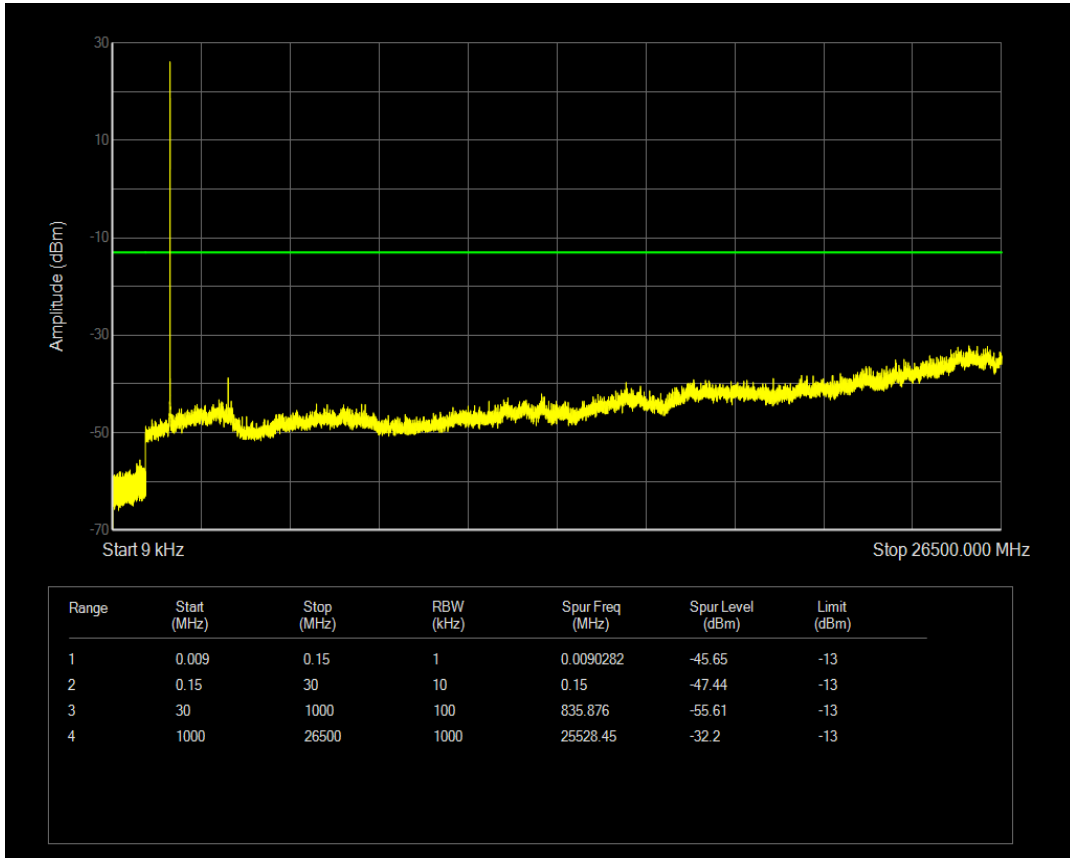

Band4 QPSK BW=1.4MHz Channel=19957 RB Size=6 Position=#0

Band4 16QAM BW=1.4MHz Channel=19957 RB Size=1 Position=#0

Band4 16QAM BW=1.4MHz Channel=19957 RB Size=6 Position=#0

Band4 QPSK BW=1.4MHz Channel=20175 RB Size=1 Position=#0

Band4 QPSK BW=1.4MHz Channel=20175 RB Size=6 Position=#0

Band4 16QAM BW=1.4MHz Channel=20175 RB Size=1 Position=#0

Band4 16QAM BW=1.4MHz Channel=20175 RB Size=6 Position=#0

Band4 QPSK BW=1.4MHz Channel=20393 RB Size=1 Position=#0