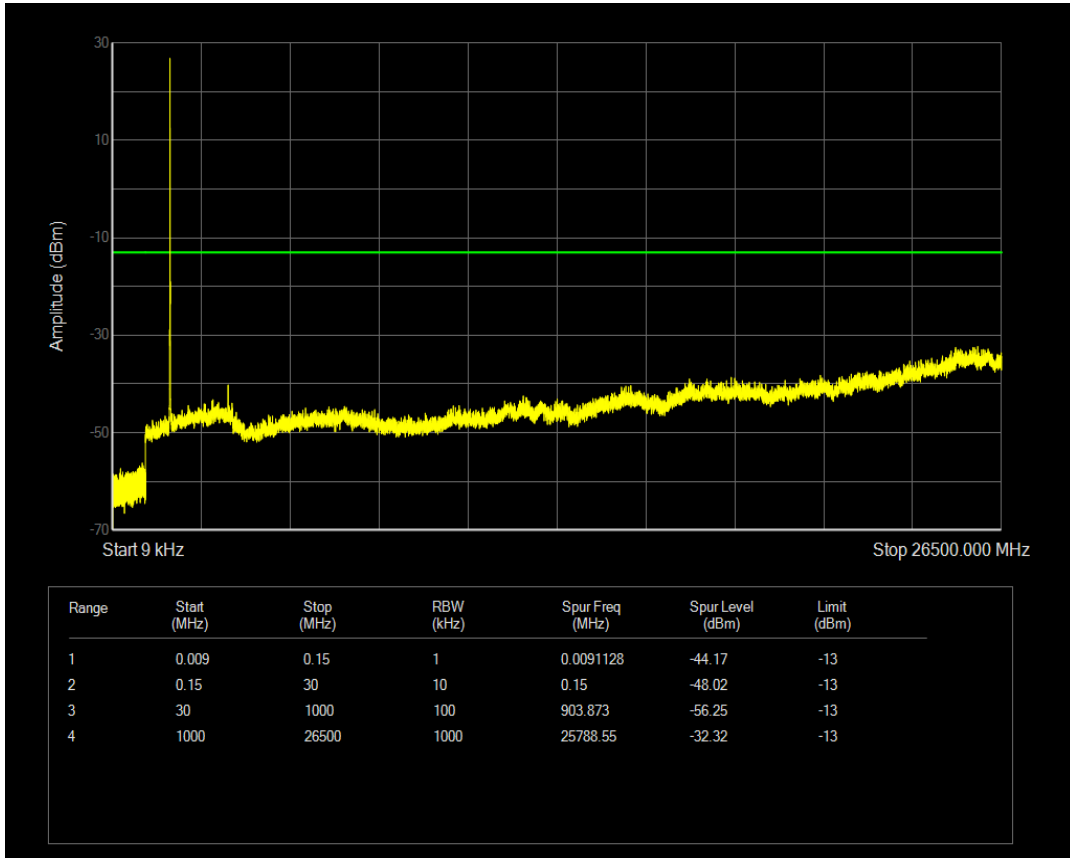

Band4 QPSK BW=5MHz Channel=19975 RB Size=25 Position=#0

Band4 16QAM BW=5MHz Channel=19975 RB Size=1 Position=#0

Band4 16QAM BW=5MHz Channel=19975 RB Size=25 Position=#0

Band4 QPSK BW=5MHz Channel=20175 RB Size=1 Position=#0