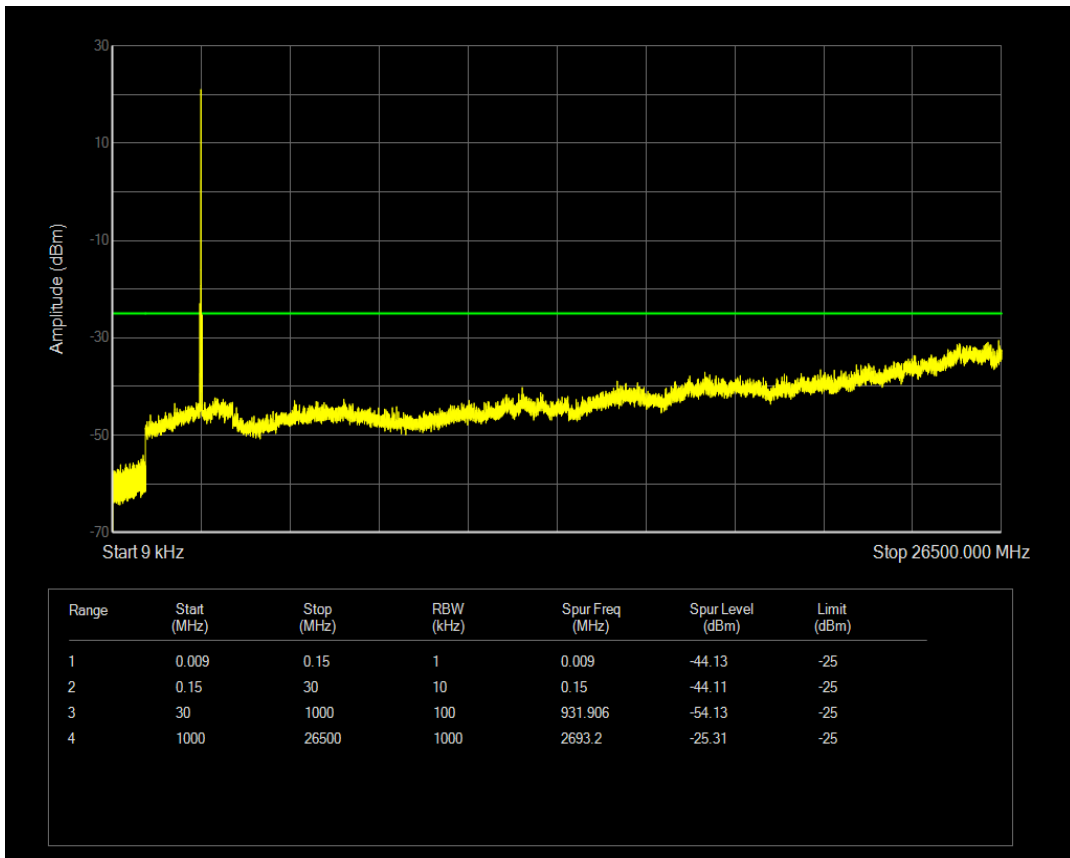

Band41(2535-2655) QPSK BW=5MHz Channel=41215 RB Size=25 Position=#0

Band41(2535-2655) 16QAM BW=5MHz Channel=41215 RB Size=1 Position=#0