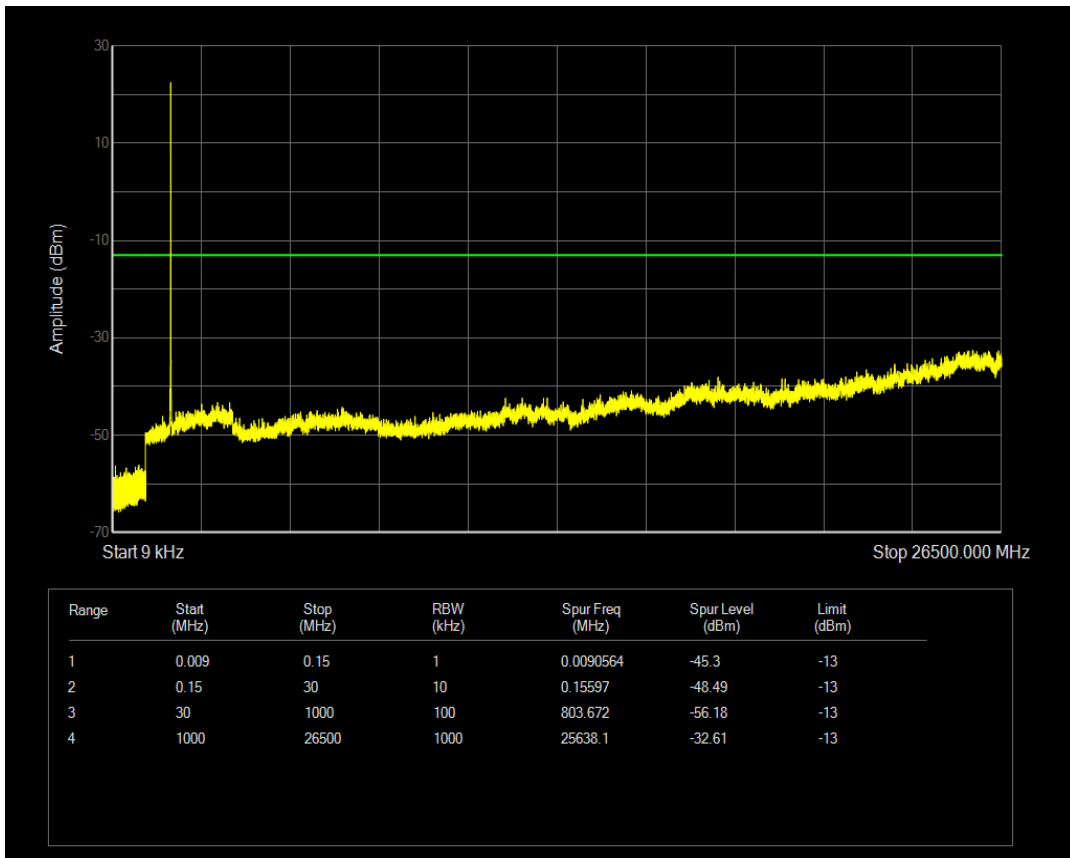

Band4 16QAM BW=3MHz Channel=20385 RB Size=15 Position=#0

Band4 QPSK BW=5MHz Channel=19975 RB Size=1 Position=#0