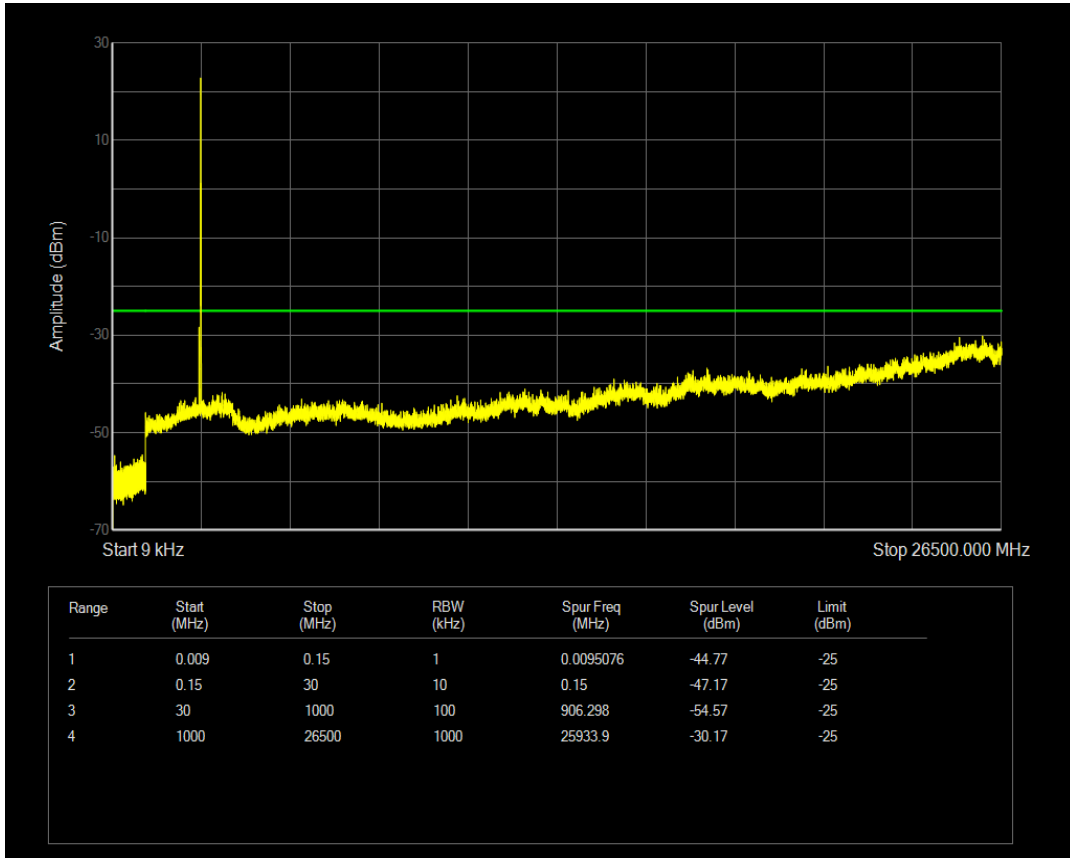

Band41(2535-2655) 16QAM BW=10MHz Channel=41190 RB Size=1 Position=#0

Band41(2535-2655) 16QAM BW=10MHz Channel=41190 RB Size=50 Position=#0