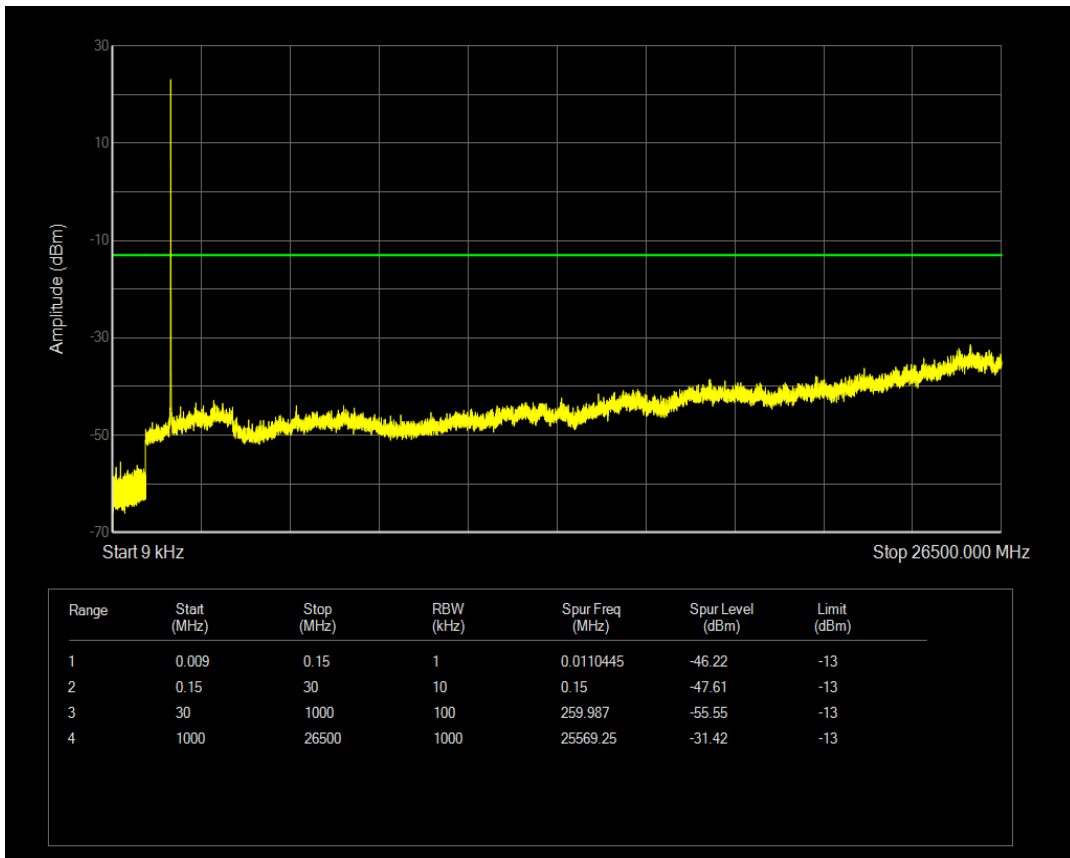

Band4 QPSK BW=3MHz Channel=20385 RB Size=15 Position=#0

Band4 16QAM BW=3MHz Channel=20385 RB Size=1 Position=#0