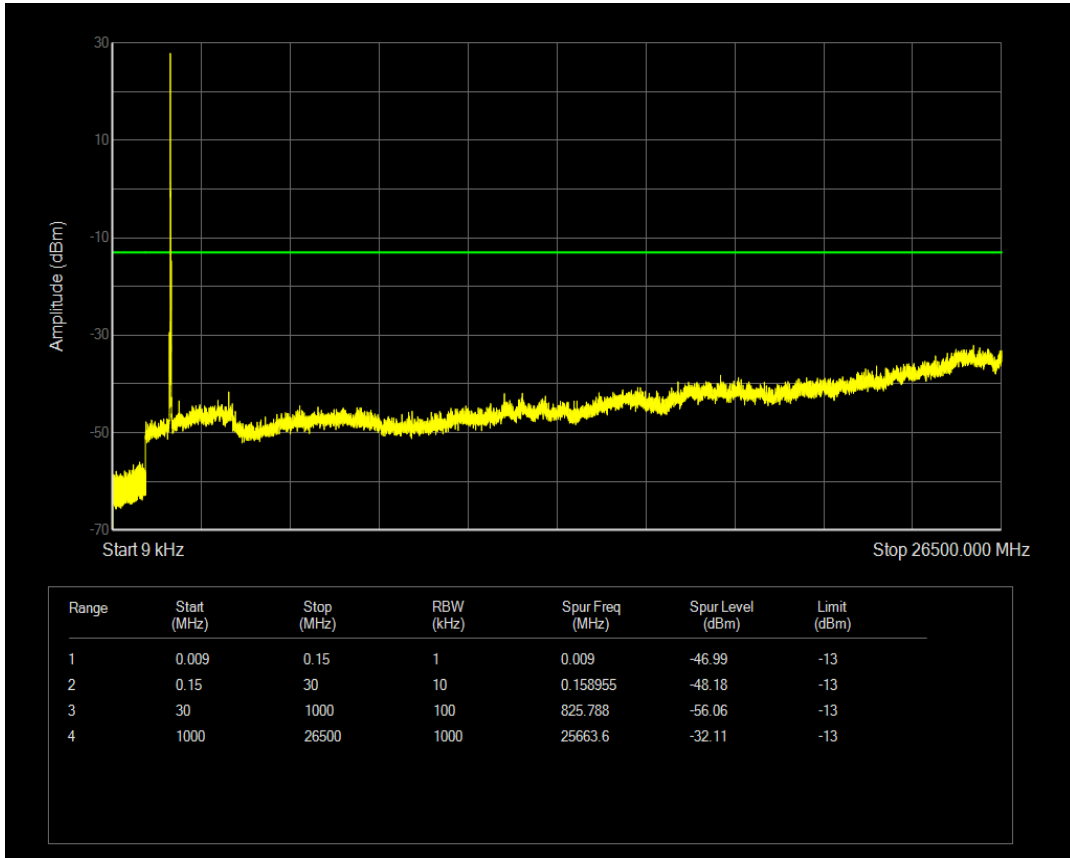

Band4 QPSK BW=15MHz Channel=20175 RB Size=75 Position=#0

Band4 16QAM BW=15MHz Channel=20175 RB Size=1 Position=#0

Band4 16QAM BW=15MHz Channel=20175 RB Size=75 Position=#0

Band4 QPSK BW=15MHz Channel=20325 RB Size=1 Position=#0