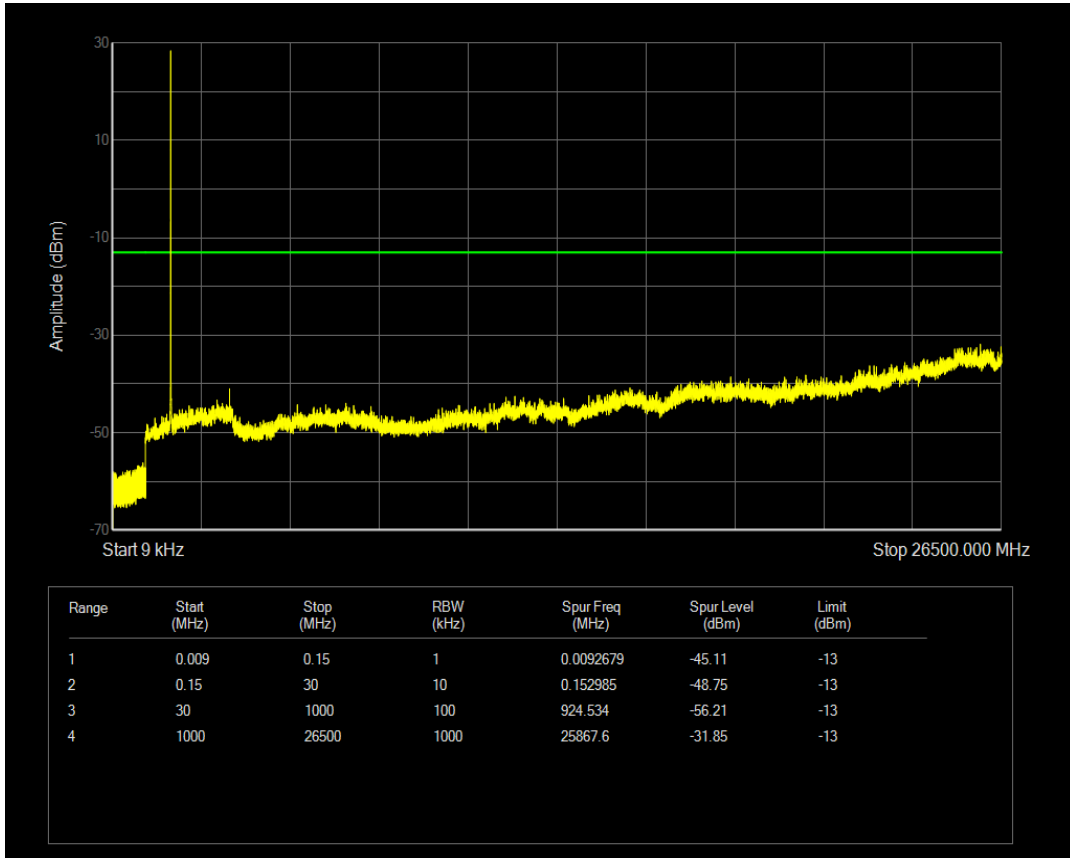

Band4 16QAM BW=3MHz Channel=20385 RB Size=1 Position=#0

Band4 16QAM BW=3MHz Channel=20385 RB Size=15 Position=#0