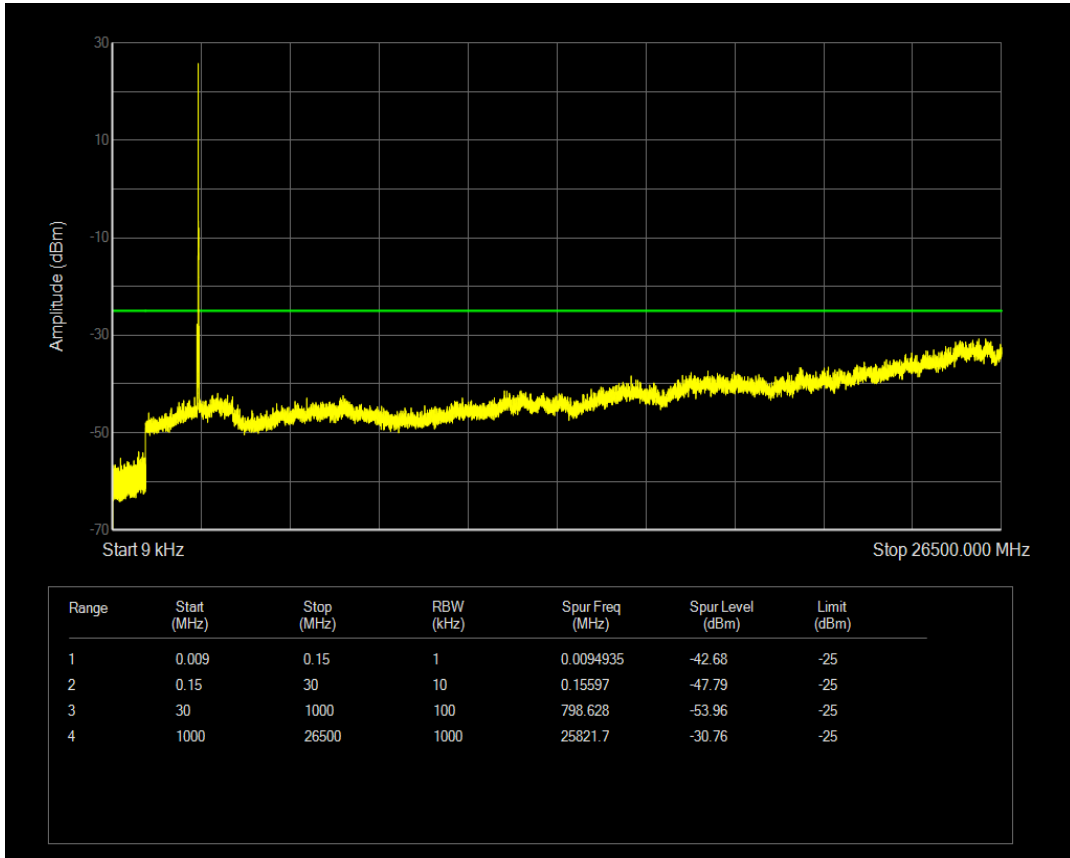

Band38 QPSK BW=15MHz Channel=37825 RB Size=75 Position=#0

Band38 16QAM BW=15MHz Channel=37825 RB Size=1 Position=#0

Band38 16QAM BW=15MHz Channel=37825 RB Size=75 Position=#0

Band38 QPSK BW=15MHz Channel=38000 RB Size=1 Position=#0

Band38 QPSK BW=15MHz Channel=38000 RB Size=75 Position=#0

Band38 16QAM BW=15MHz Channel=38000 RB Size=1 Position=#0

Band38 16QAM BW=15MHz Channel=38000 RB Size=75 Position=#0

Band38 QPSK BW=15MHz Channel=38175 RB Size=1 Position=#0