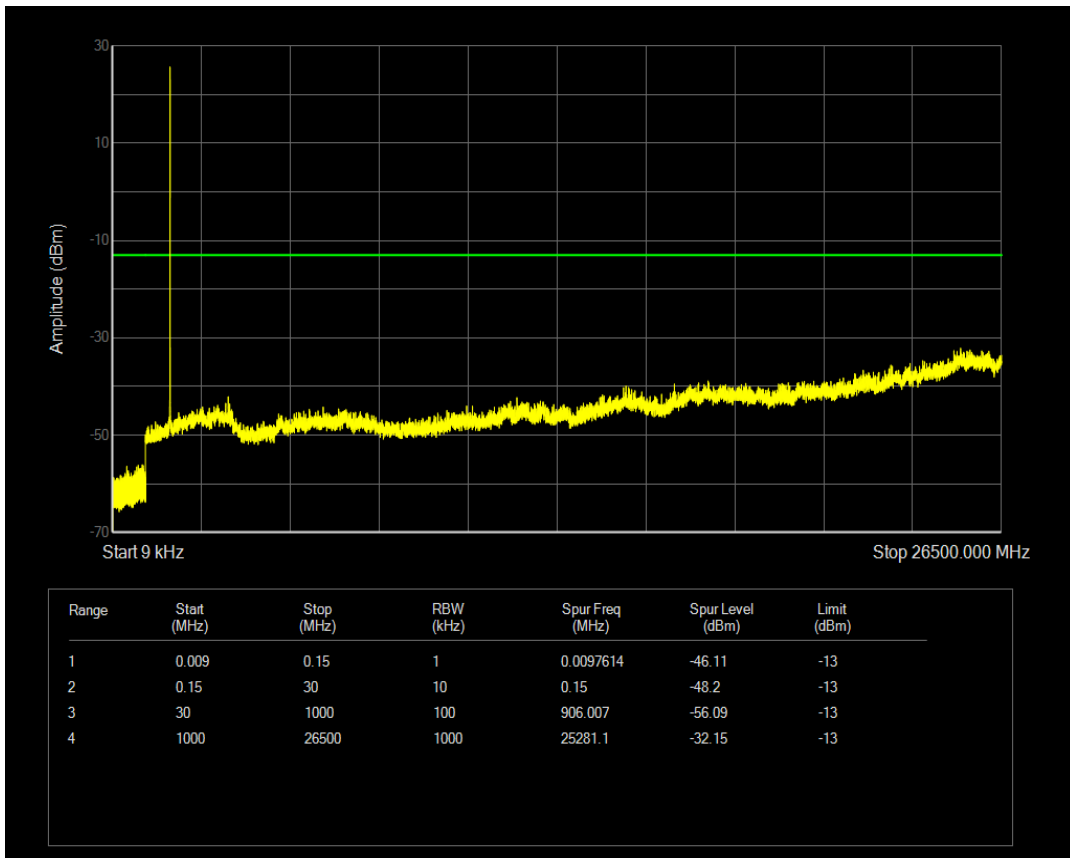

Band4 QPSK BW=1.4MHz Channel=19957 RB Size=6 Position=#0

Band4 16QAM BW=1.4MHz Channel=19957 RB Size=1 Position=#0

Band4 16QAM BW=1.4MHz Channel=19957 RB Size=6 Position=#0

Band4 QPSK BW=1.4MHz Channel=20175 RB Size=1 Position=#0

Band4 QPSK BW=1.4MHz Channel=20175 RB Size=6 Position=#0

Band4 16QAM BW=1.4MHz Channel=20175 RB Size=1 Position=#0

Band4 16QAM BW=1.4MHz Channel=20175 RB Size=6 Position=#0

Band4 QPSK BW=1.4MHz Channel=20393 RB Size=1 Position=#0