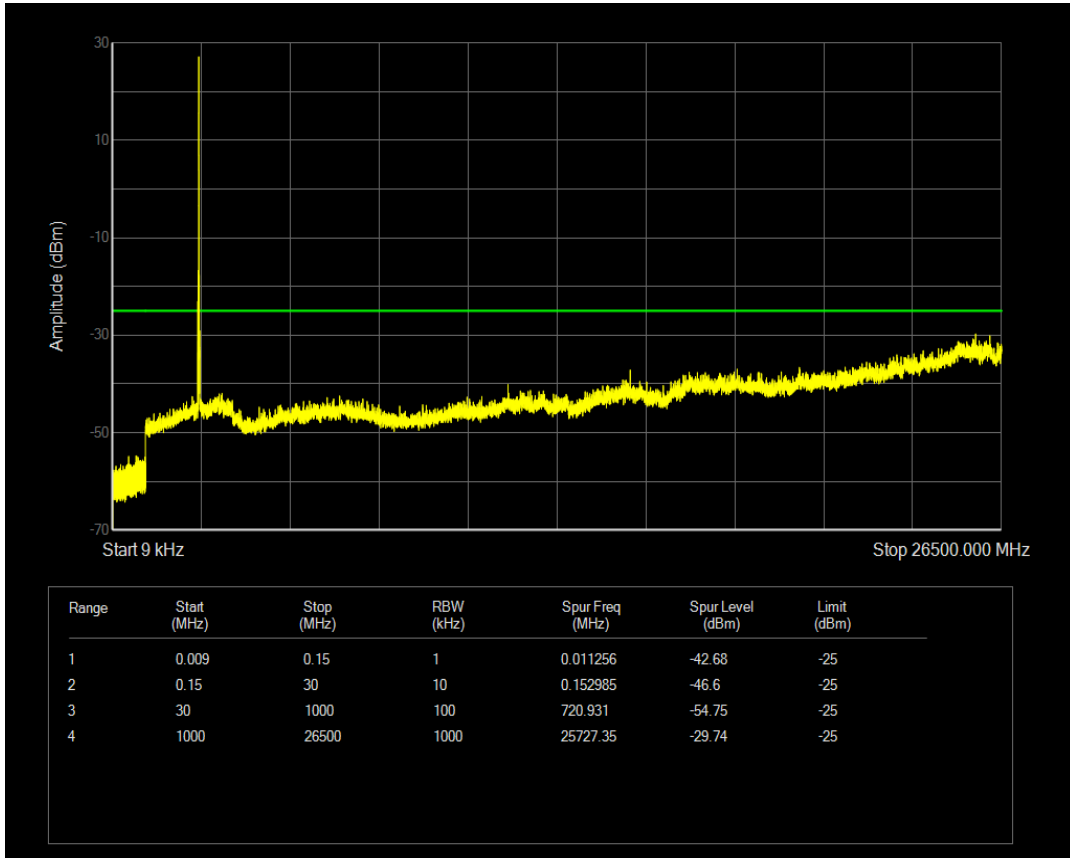

Band38 QPSK BW=15MHz Channel=37825 RB Size=75 Position=#0

Band38 16QAM BW=15MHz Channel=37825 RB Size=1 Position=#0

Band38 16QAM BW=15MHz Channel=37825 RB Size=75 Position=#0

Band38 QPSK BW=15MHz Channel=38000 RB Size=1 Position=#0

Band38 QPSK BW=15MHz Channel=38000 RB Size=75 Position=#0

Band38 16QAM BW=15MHz Channel=38000 RB Size=1 Position=#0

Band38 16QAM BW=15MHz Channel=38000 RB Size=75 Position=#0

Band38 QPSK BW=15MHz Channel=38175 RB Size=1 Position=#0