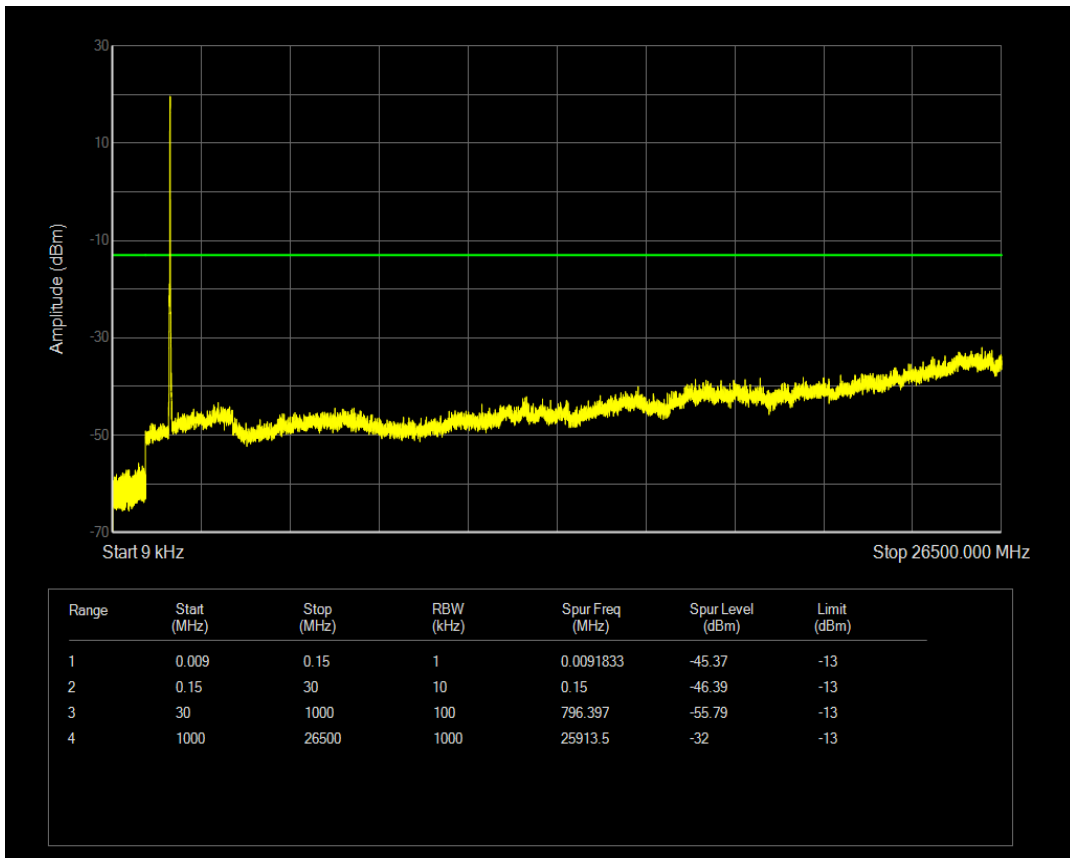

Band4 QPSK BW=15MHz Channel=20175 RB Size=75 Position=#0

Band4 16QAM BW=15MHz Channel=20175 RB Size=1 Position=#0