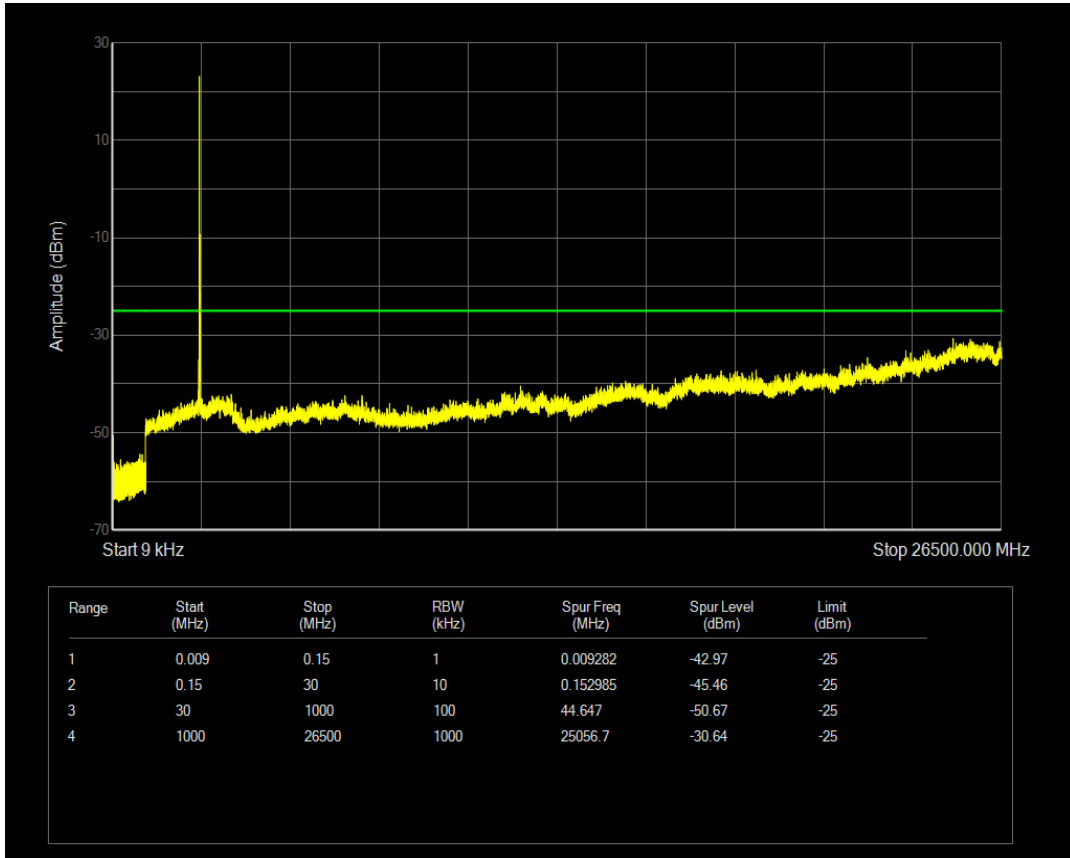

Band38 QPSK BW=15MHz Channel=38000 RB Size=75 Position=#0

Band38 16QAM BW=15MHz Channel=38000 RB Size=1 Position=#0

Band38 16QAM BW=15MHz Channel=38000 RB Size=75 Position=#0

Band38 QPSK BW=15MHz Channel=38175 RB Size=1 Position=#0

Band38 QPSK BW=15MHz Channel=38175 RB Size=75 Position=#0

Band38 16QAM BW=15MHz Channel=38175 RB Size=1 Position=#0

Band38 16QAM BW=15MHz Channel=38175 RB Size=75 Position=#0

Band38 QPSK BW=20MHz Channel=37850 RB Size=1 Position=#0