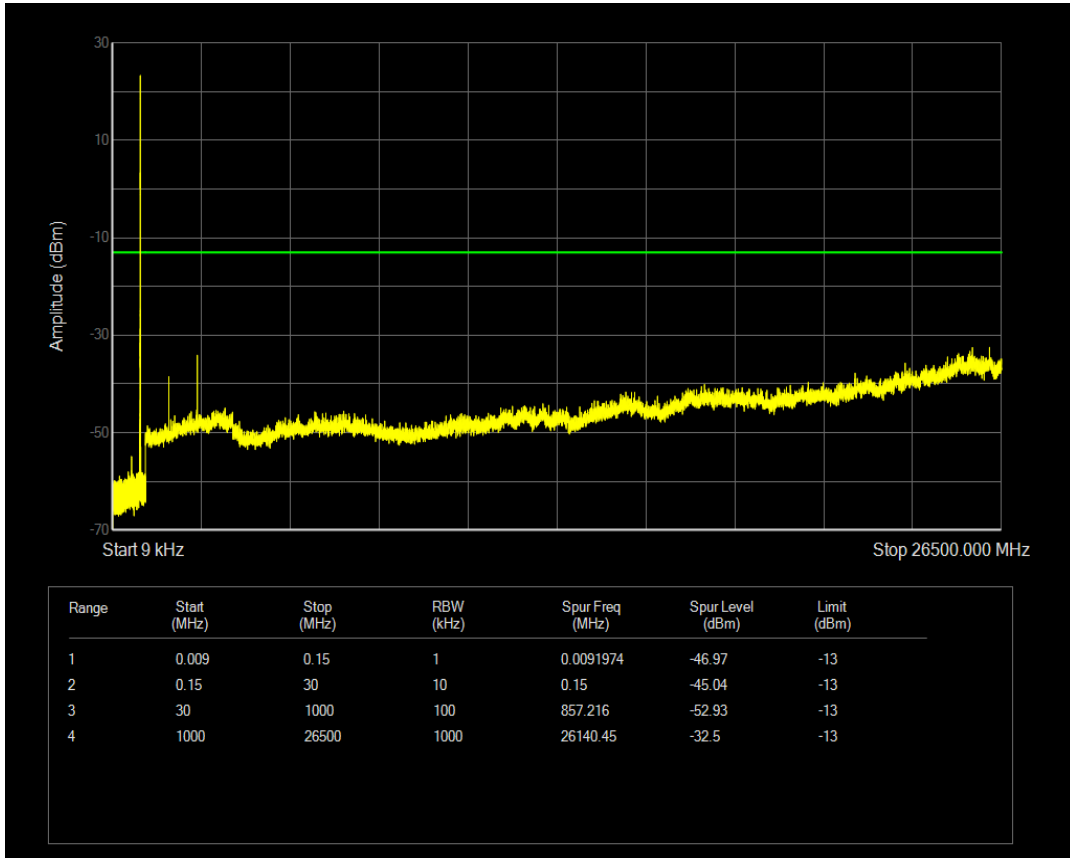

Band5 16QAM BW=1.4MHz Channel=20525 RB Size=1 Position=#0

Band5 16QAM BW=1.4MHz Channel=20525 RB Size=6 Position=#0

Band5 QPSK BW=1.4MHz Channel=20643 RB Size=1 Position=#0

Band5 QPSK BW=1.4MHz Channel=20643 RB Size=6 Position=#0

Band5 16QAM BW=1.4MHz Channel=20643 RB Size=1 Position=#0

Band5 16QAM BW=1.4MHz Channel=20643 RB Size=6 Position=#0

Band5 QPSK BW=3MHz Channel=20415 RB Size=1 Position=#0

Band5 QPSK BW=3MHz Channel=20415 RB Size=15 Position=#0