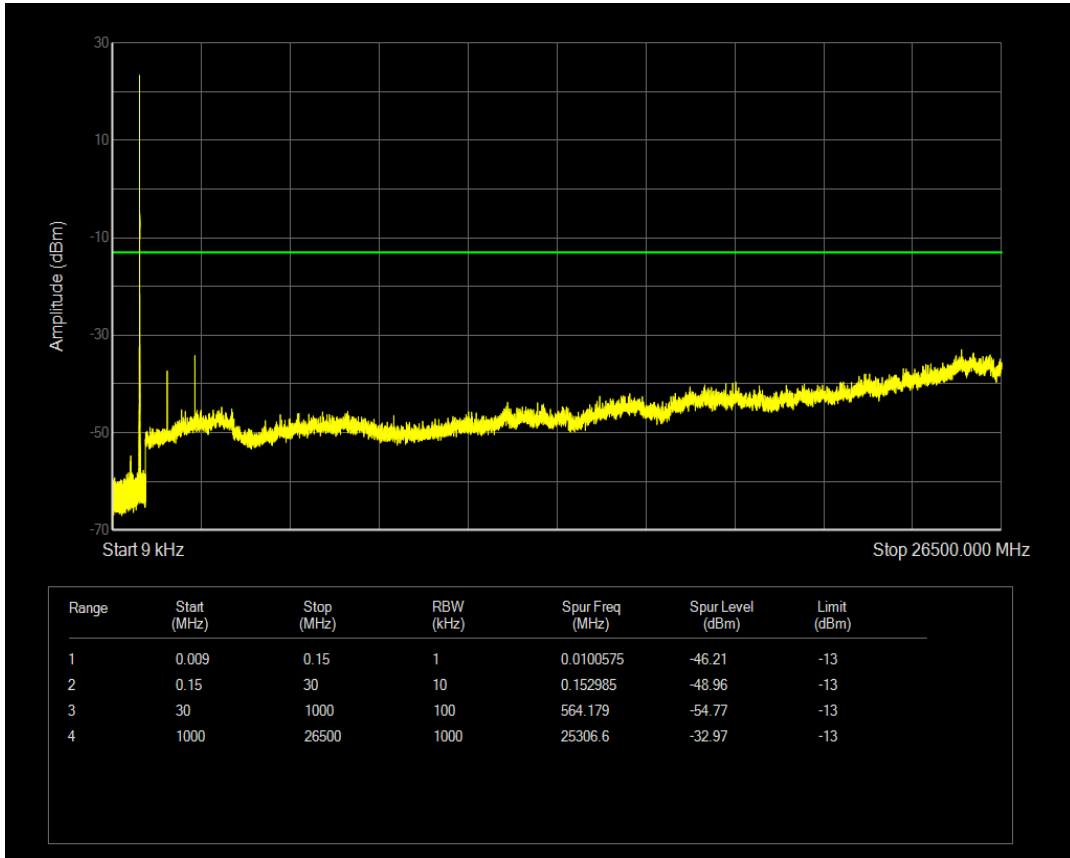

Band5 16QAM BW=3MHz Channel=20415 RB Size=1 Position=#0

Band5 16QAM BW=3MHz Channel=20415 RB Size=15 Position=#0