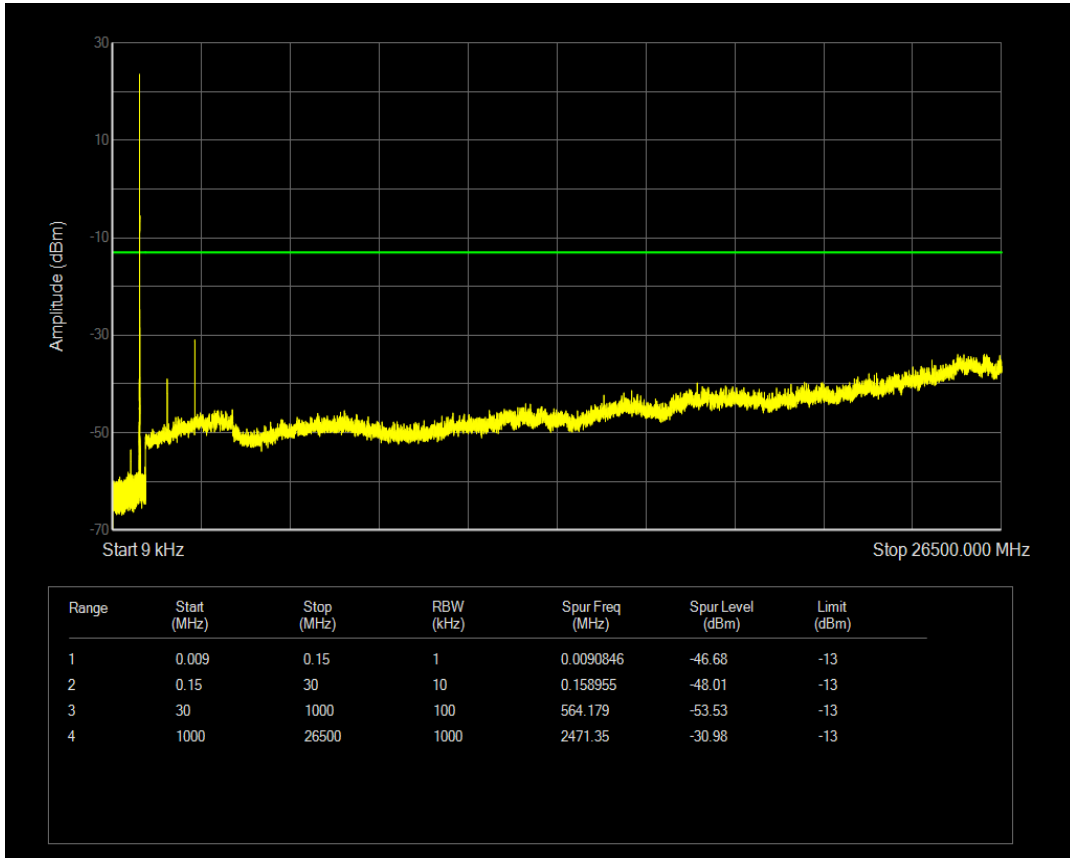

Band5 16QAM BW=1.4MHz Channel=20525 RB Size=1 Position=#0

Band5 16QAM BW=1.4MHz Channel=20525 RB Size=6 Position=#0

Band5 QPSK BW=1.4MHz Channel=20643 RB Size=1 Position=#0

Band5 QPSK BW=1.4MHz Channel=20643 RB Size=6 Position=#0

Band5 16QAM BW=1.4MHz Channel=20643 RB Size=1 Position=#0

Band5 16QAM BW=1.4MHz Channel=20643 RB Size=6 Position=#0

Band5 QPSK BW=3MHz Channel=20415 RB Size=1 Position=#0

Band5 QPSK BW=3MHz Channel=20415 RB Size=15 Position=#0