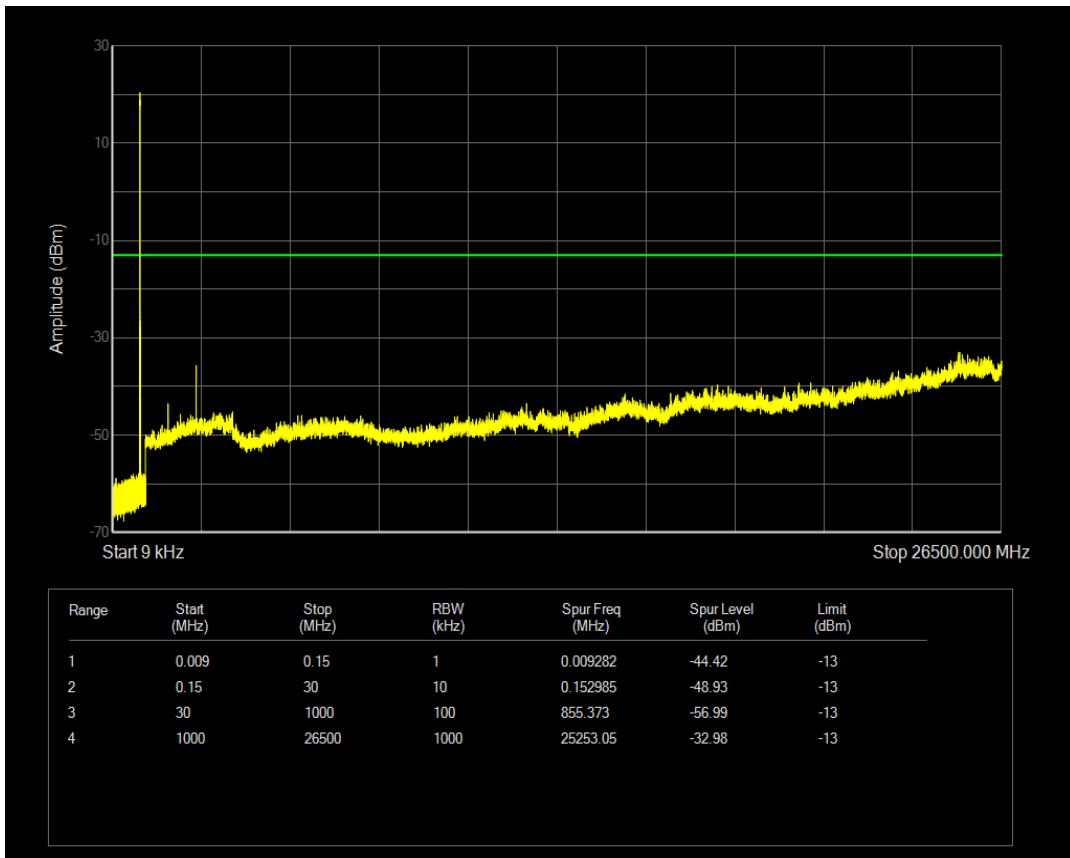

Band5 16QAM BW=1.4MHz Channel=20407 RB Size=1 Position=#0

Band5 16QAM BW=1.4MHz Channel=20407 RB Size=6 Position=#0

Band5 QPSK BW=1.4MHz Channel=20525 RB Size=1 Position=#0

Band5 QPSK BW=1.4MHz Channel=20525 RB Size=6 Position=#0

Band5 16QAM BW=1.4MHz Channel=20525 RB Size=1 Position=#0

Band5 16QAM BW=1.4MHz Channel=20525 RB Size=6 Position=#0

Band5 QPSK BW=1.4MHz Channel=20643 RB Size=1 Position=#0

Band5 QPSK BW=1.4MHz Channel=20643 RB Size=6 Position=#0