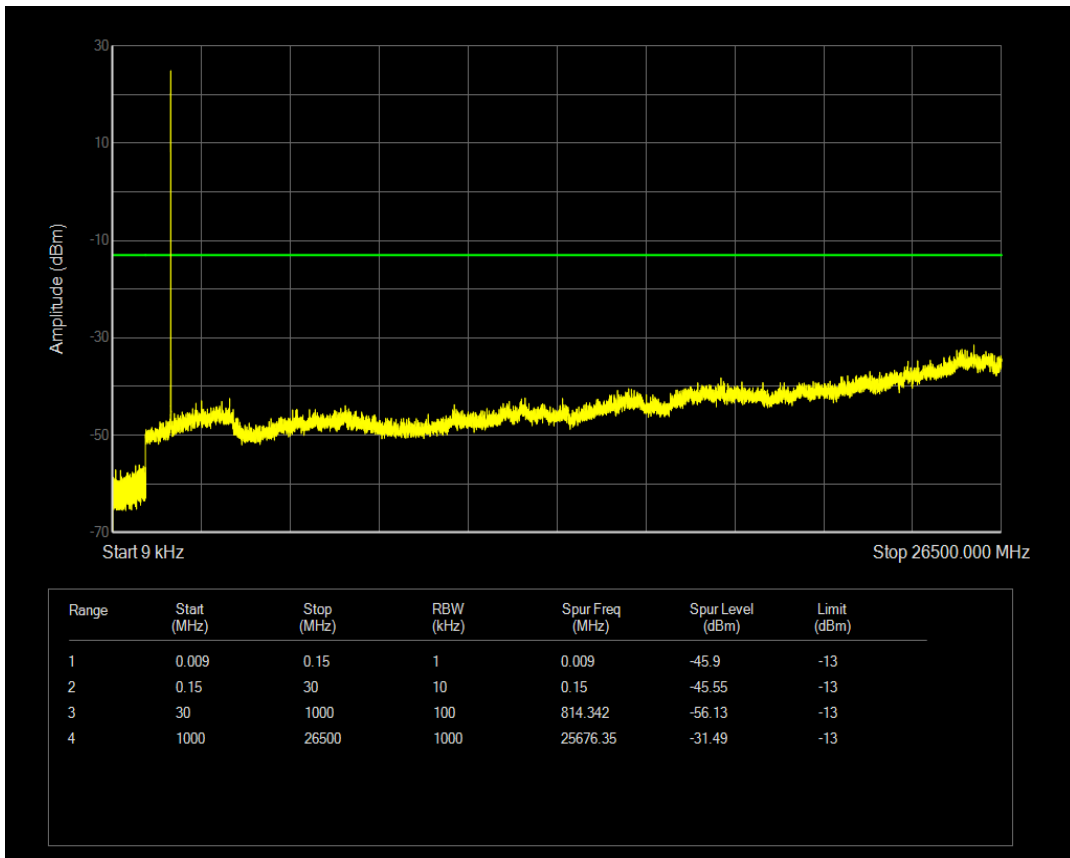

Band4 16QAM BW=1.4MHz Channel=20393 RB Size=6 Position=#0

Band4 QPSK BW=3MHz Channel=19965 RB Size=1 Position=#0