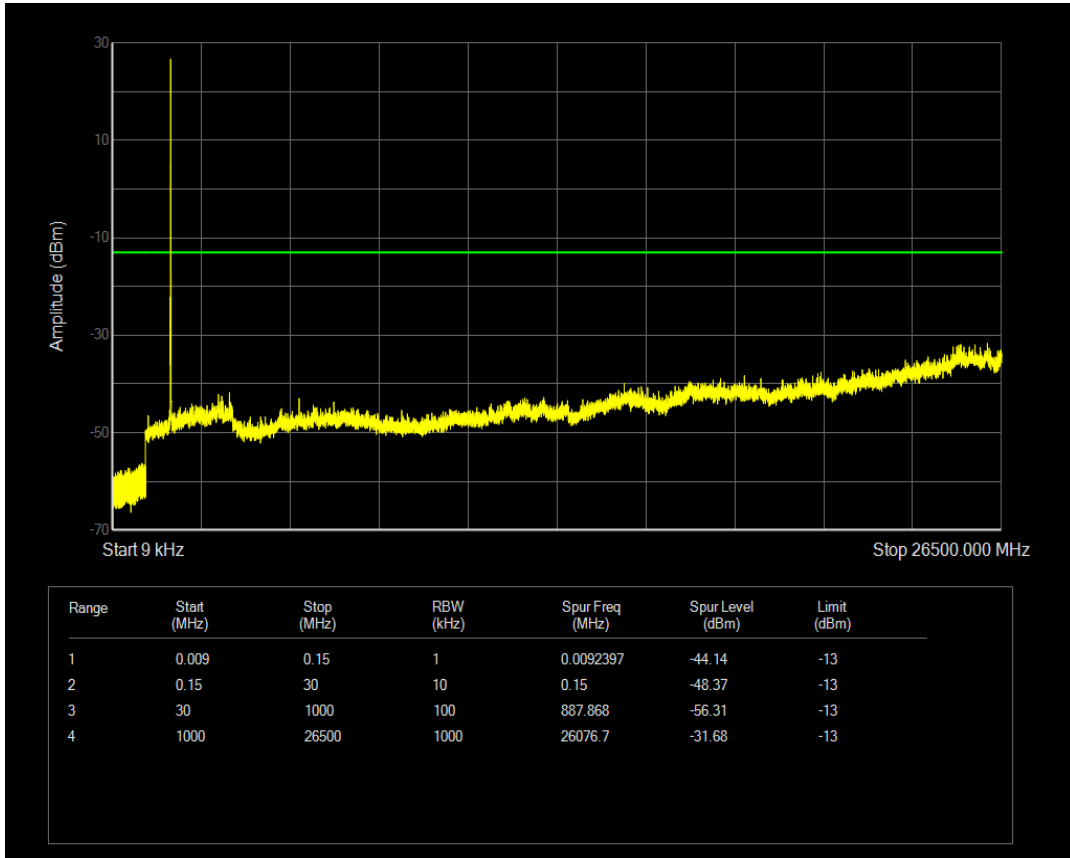

Band4 QPSK BW=5MHz Channel=20175 RB Size=25 Position=#0

Band4 16QAM BW=5MHz Channel=20175 RB Size=1 Position=#0

Band4 16QAM BW=5MHz Channel=20175 RB Size=25 Position=#0

Band4 QPSK BW=5MHz Channel=20375 RB Size=1 Position=#0

Band4 QPSK BW=5MHz Channel=20375 RB Size=25 Position=#0

Band4 16QAM BW=5MHz Channel=20375 RB Size=1 Position=#0

Band4 16QAM BW=5MHz Channel=20375 RB Size=25 Position=#0

Band4 QPSK BW=10MHz Channel=20000 RB Size=1 Position=#0