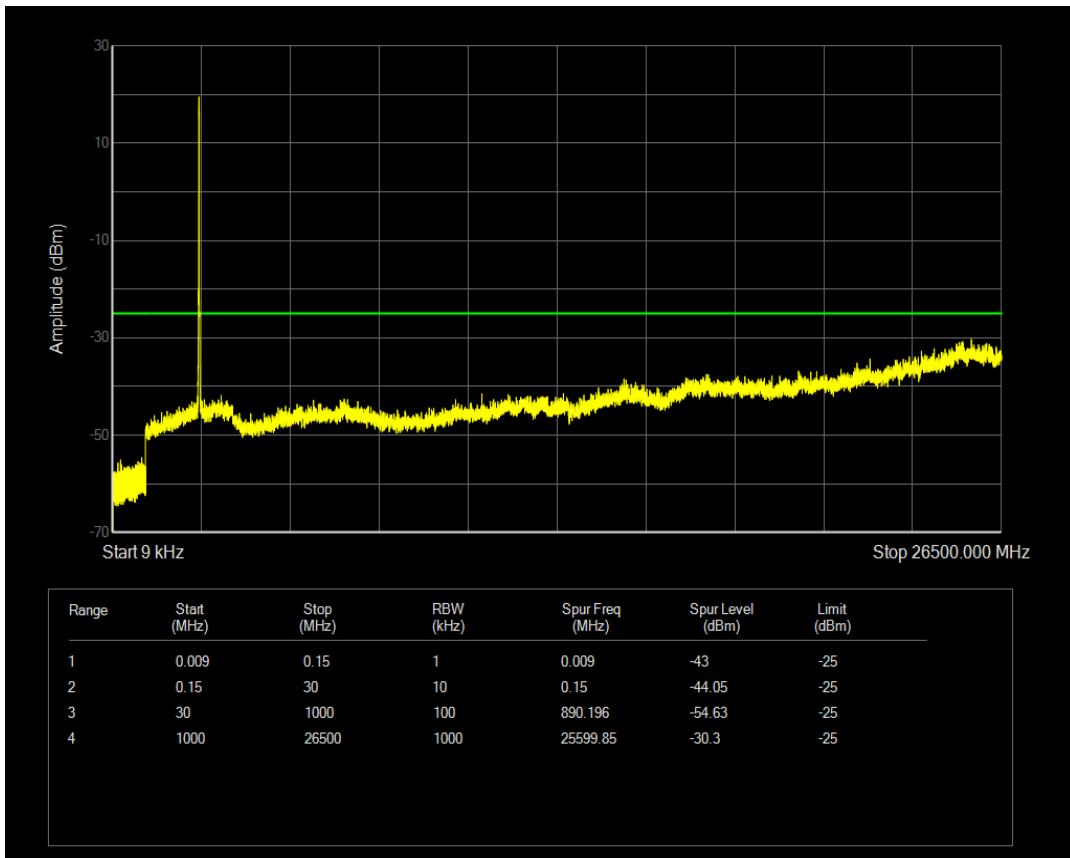

Band38 QPSK BW=15MHz Channel=37825 RB Size=75 Position=#0

Band38 16QAM BW=15MHz Channel=37825 RB Size=1 Position=#0

Band38 16QAM BW=15MHz Channel=37825 RB Size=75 Position=#0

Band38 QPSK BW=15MHz Channel=38000 RB Size=1 Position=#0

Band38 QPSK BW=15MHz Channel=38000 RB Size=75 Position=#0

Band38 16QAM BW=15MHz Channel=38000 RB Size=1 Position=#0

Band38 16QAM BW=15MHz Channel=38000 RB Size=75 Position=#0

Band38 QPSK BW=15MHz Channel=38175 RB Size=1 Position=#0