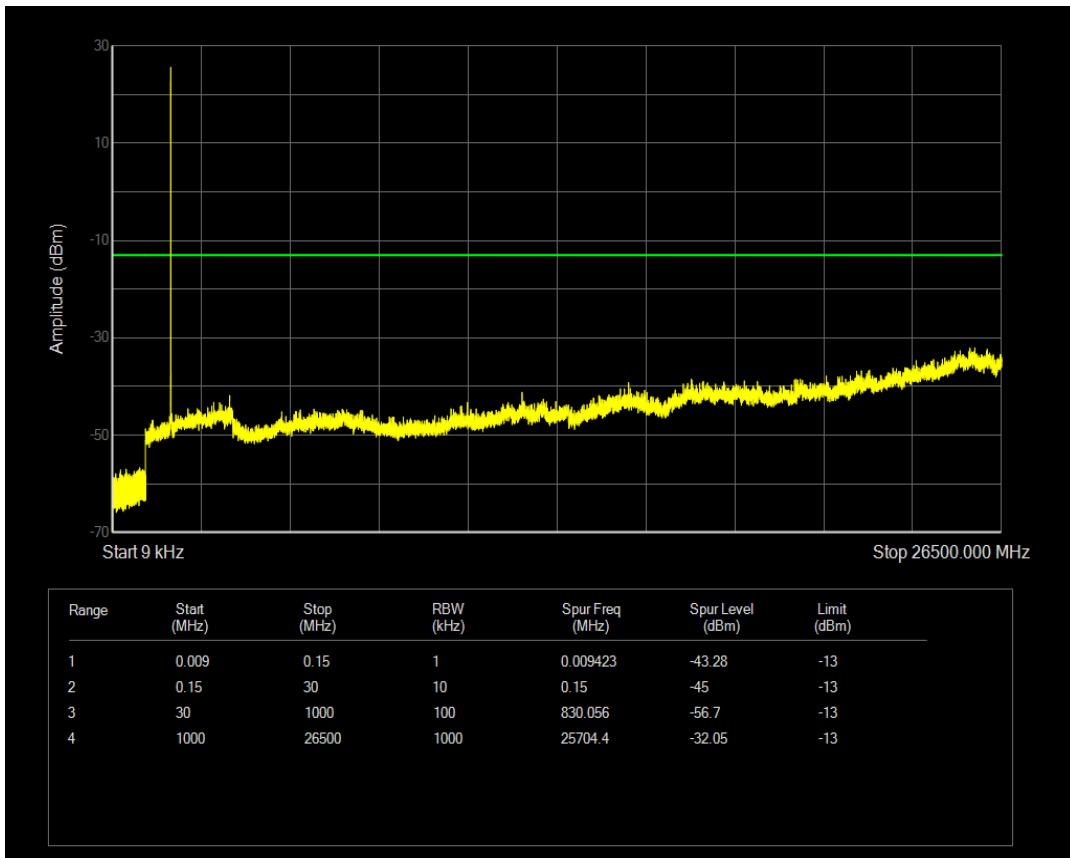

Band4 QPSK BW=1.4MHz Channel=20393 RB Size=6 Position=#0

Band4 16QAM BW=1.4MHz Channel=20393 RB Size=1 Position=#0