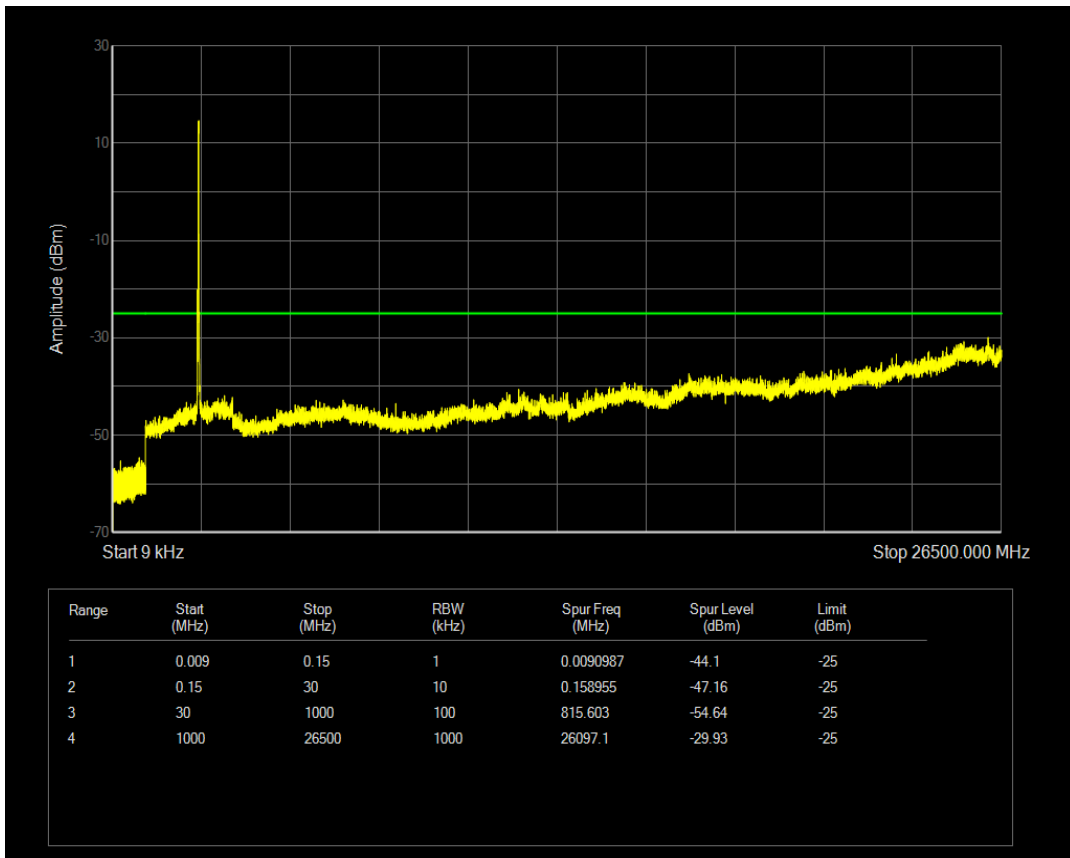

Band38 QPSK BW=15MHz Channel=38175 RB Size=75 Position=#0

Band38 16QAM BW=15MHz Channel=38175 RB Size=1 Position=#0

Band38 16QAM BW=15MHz Channel=38175 RB Size=75 Position=#0

Band38 QPSK BW=20MHz Channel=37850 RB Size=1 Position=#0

Band38 QPSK BW=20MHz Channel=37850 RB Size=100 Position=#0

Band38 16QAM BW=20MHz Channel=37850 RB Size=1 Position=#0

Band38 16QAM BW=20MHz Channel=37850 RB Size=100 Position=#0

Band38 QPSK BW=20MHz Channel=38000 RB Size=1 Position=#0