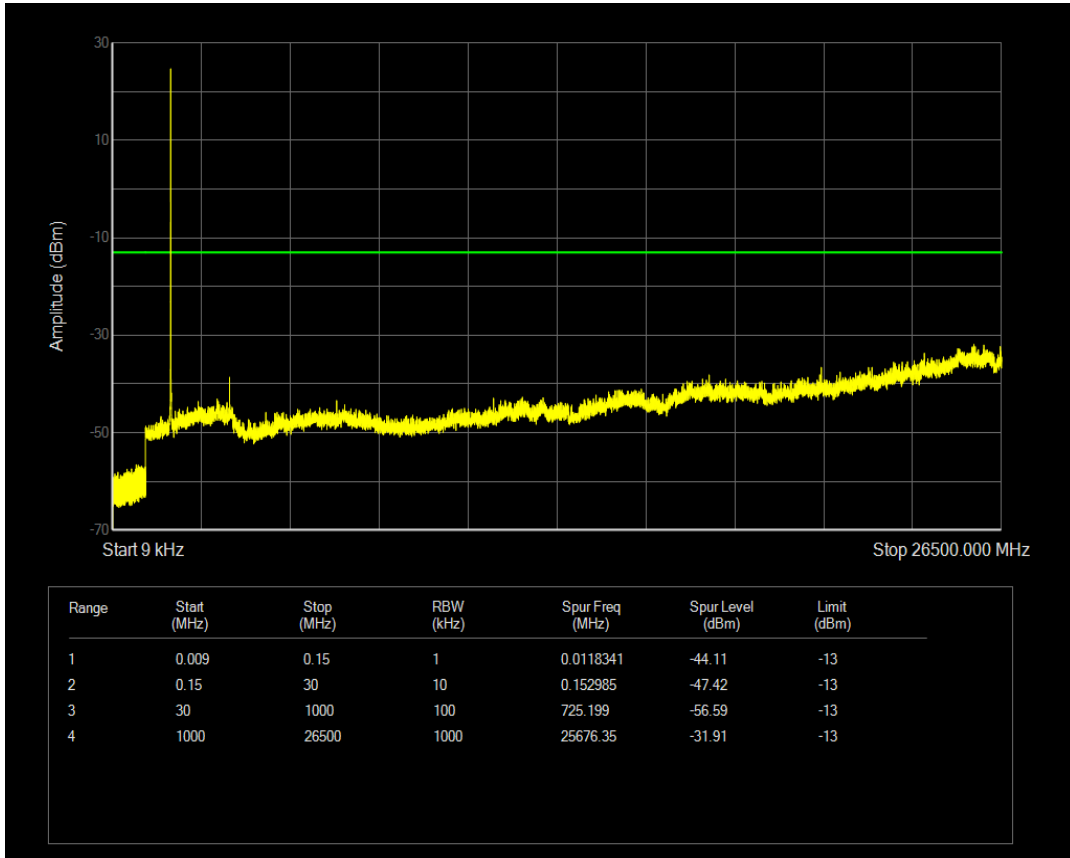

Band4 QPSK BW=3MHz Channel=20175 RB Size=15 Position=#0

Band4 16QAM BW=3MHz Channel=20175 RB Size=1 Position=#0

Band4 16QAM BW=3MHz Channel=20175 RB Size=15 Position=#0

Band4 QPSK BW=3MHz Channel=20385 RB Size=1 Position=#0