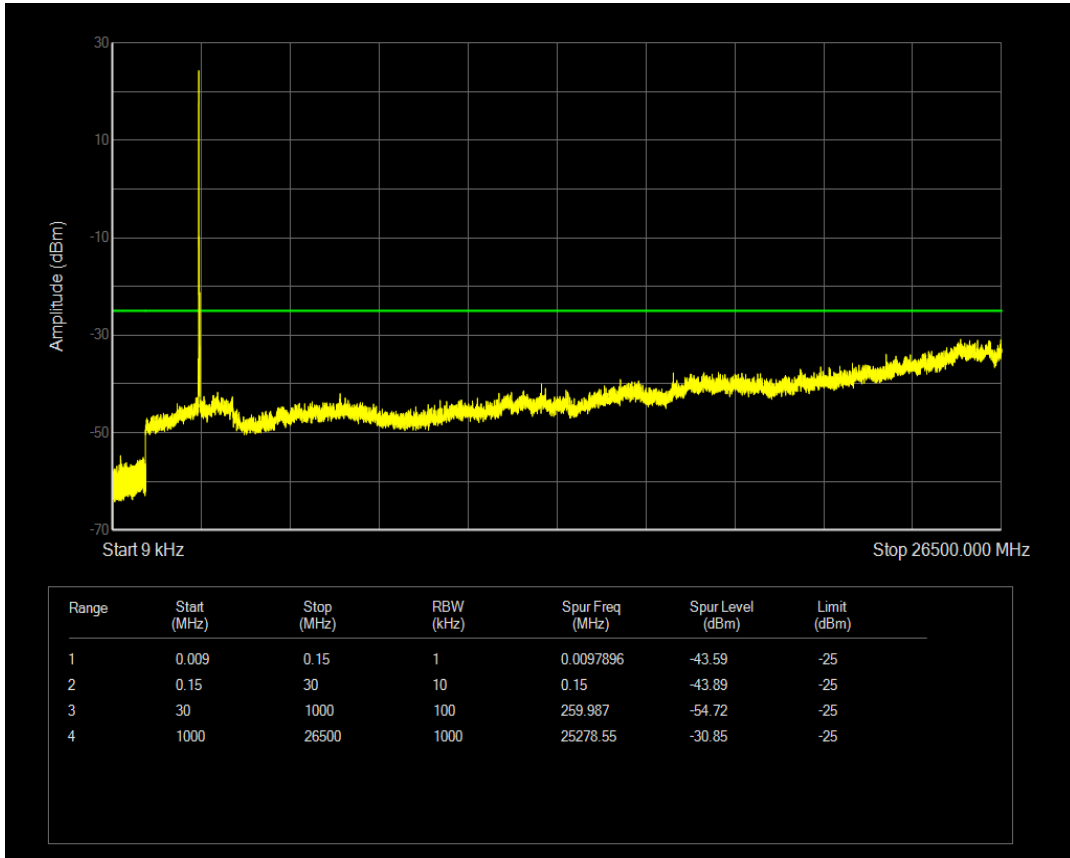

Band38 QPSK BW=15MHz Channel=37825 RB Size=75 Position=#0

Band38 16QAM BW=15MHz Channel=37825 RB Size=1 Position=#0

Band38 16QAM BW=15MHz Channel=37825 RB Size=75 Position=#0

Band38 QPSK BW=15MHz Channel=38000 RB Size=1 Position=#0

Band38 QPSK BW=15MHz Channel=38000 RB Size=75 Position=#0

Band38 16QAM BW=15MHz Channel=38000 RB Size=1 Position=#0

Band38 16QAM BW=15MHz Channel=38000 RB Size=75 Position=#0

Band38 QPSK BW=15MHz Channel=38175 RB Size=1 Position=#0