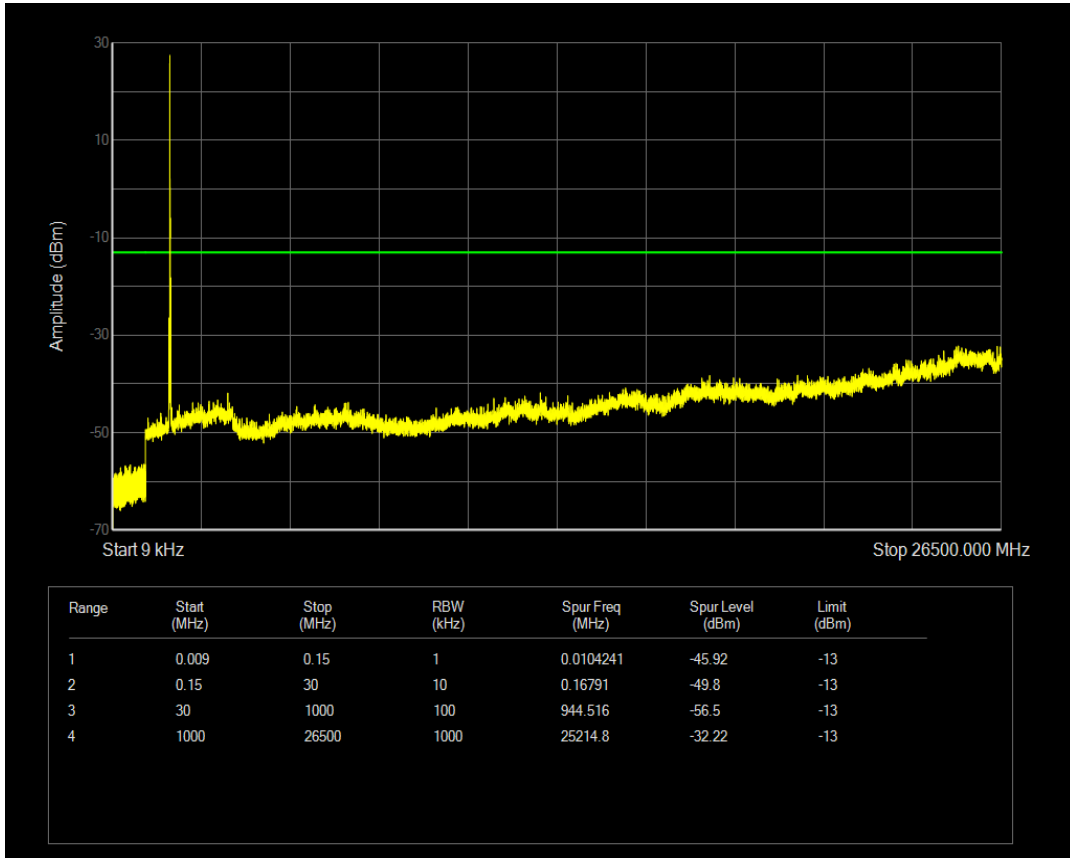

Band4 16QAM BW=15MHz Channel=20175 RB Size=1 Position=#0

Band4 16QAM BW=15MHz Channel=20175 RB Size=75 Position=#0