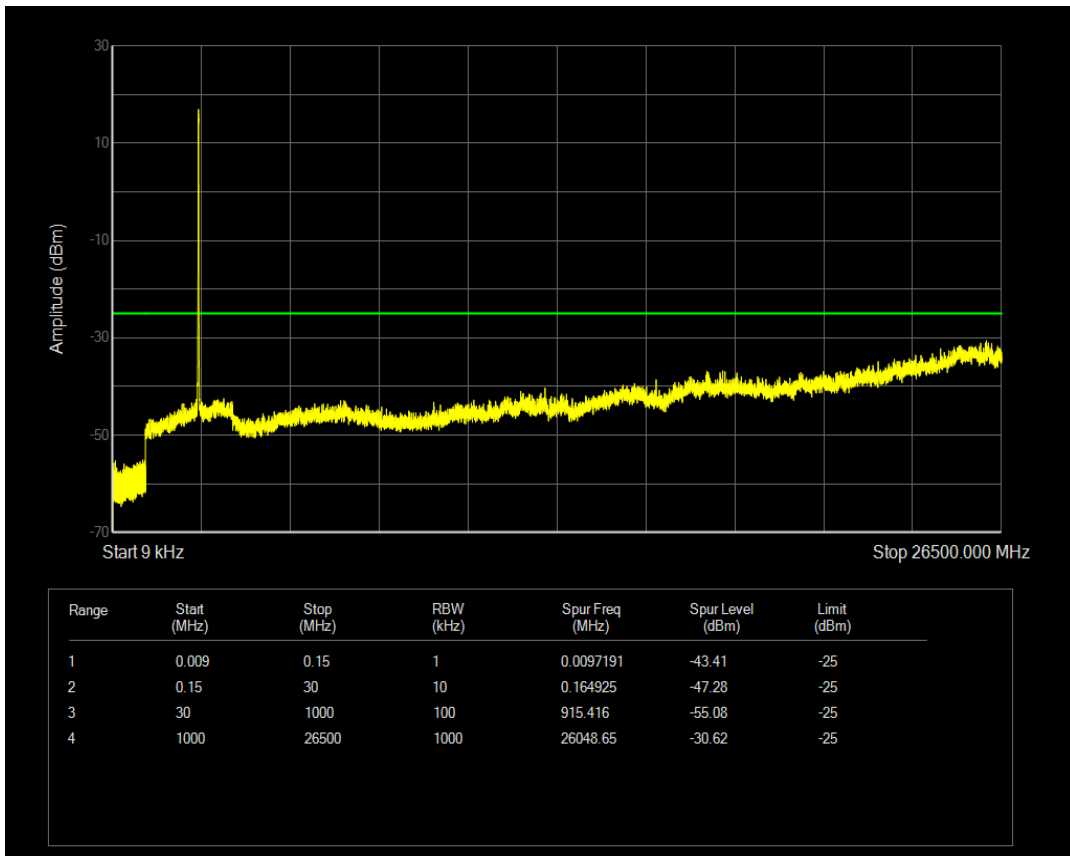

Band38 QPSK BW=15MHz Channel=37825 RB Size=75 Position=#0

Band38 16QAM BW=15MHz Channel=37825 RB Size=1 Position=#0

Band38 16QAM BW=15MHz Channel=37825 RB Size=75 Position=#0

Band38 QPSK BW=15MHz Channel=38000 RB Size=1 Position=#0

Band38 QPSK BW=15MHz Channel=38000 RB Size=75 Position=#0

Band38 16QAM BW=15MHz Channel=38000 RB Size=1 Position=#0

Band38 16QAM BW=15MHz Channel=38000 RB Size=75 Position=#0

Band38 QPSK BW=15MHz Channel=38175 RB Size=1 Position=#0