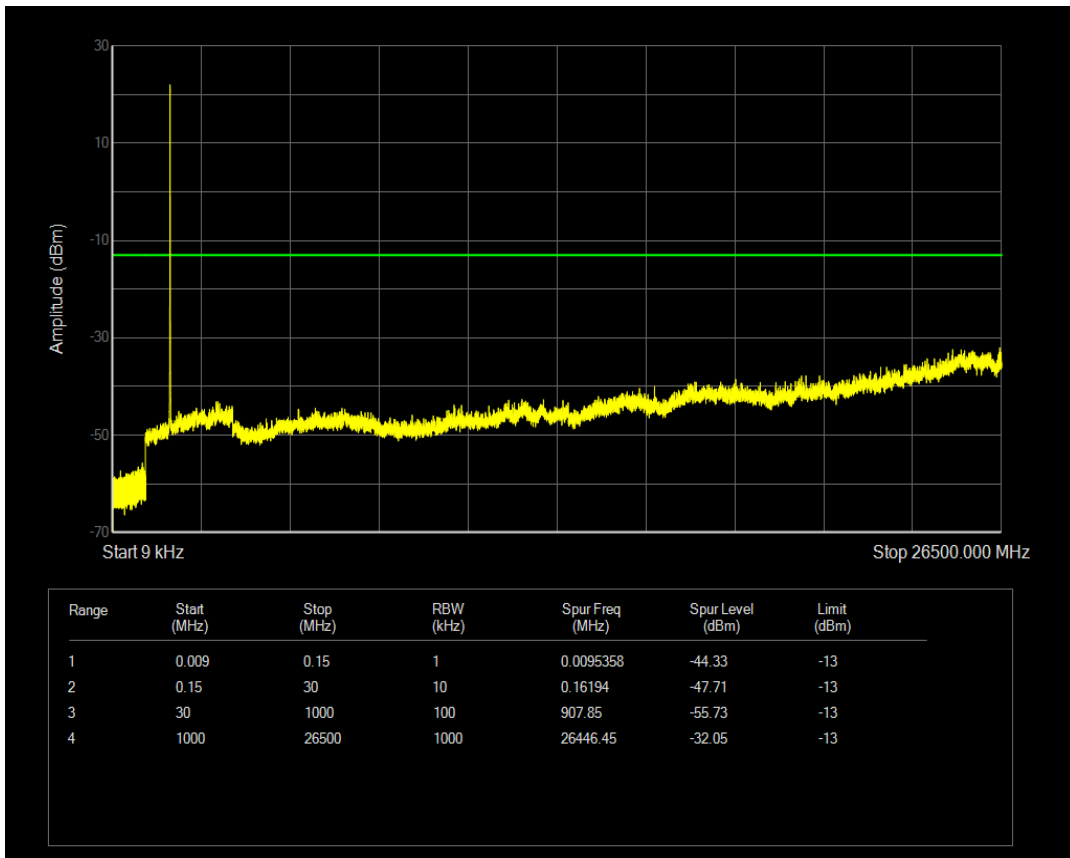

Band4 16QAM BW=5MHz Channel=20175 RB Size=25 Position=#0

Band4 QPSK BW=5MHz Channel=20375 RB Size=1 Position=#0