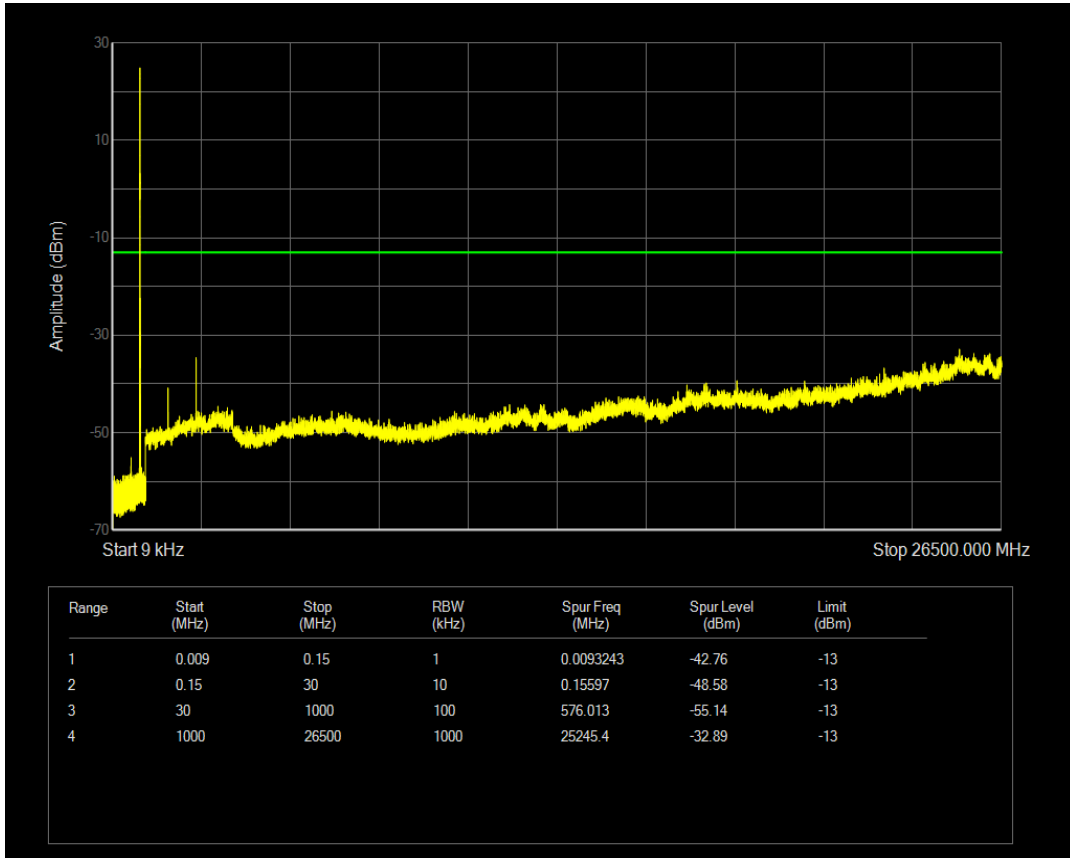

Band5 16QAM BW=1.4MHz Channel=20407 RB Size=1 Position=#0

Band5 16QAM BW=1.4MHz Channel=20407 RB Size=6 Position=#0

Band5 QPSK BW=1.4MHz Channel=20525 RB Size=1 Position=#0

Band5 QPSK BW=1.4MHz Channel=20525 RB Size=6 Position=#0

Band5 16QAM BW=1.4MHz Channel=20525 RB Size=1 Position=#0

Band5 16QAM BW=1.4MHz Channel=20525 RB Size=6 Position=#0

Band5 QPSK BW=1.4MHz Channel=20643 RB Size=1 Position=#0

Band5 QPSK BW=1.4MHz Channel=20643 RB Size=6 Position=#0