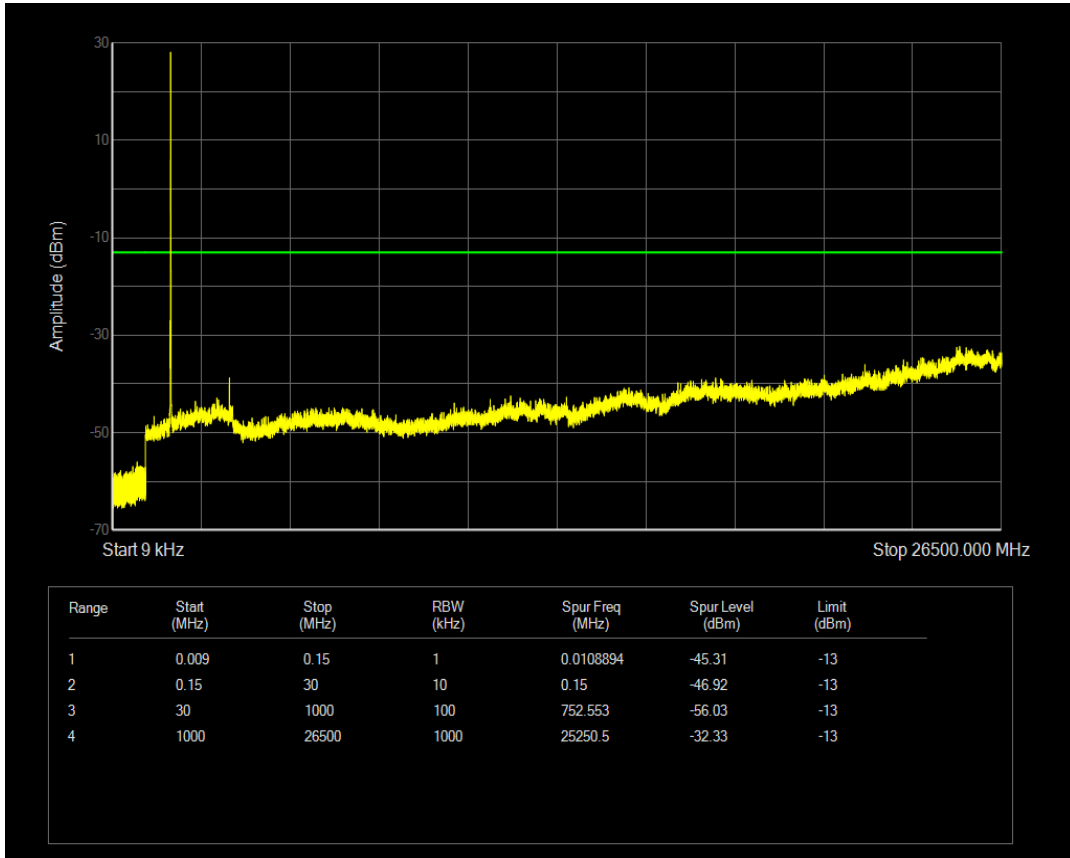

Band4 QPSK BW=5MHz Channel=20175 RB Size=25 Position=#0

Band4 16QAM BW=5MHz Channel=20175 RB Size=1 Position=#0

Band4 16QAM BW=5MHz Channel=20175 RB Size=25 Position=#0

Band4 QPSK BW=5MHz Channel=20375 RB Size=1 Position=#0

Band4 QPSK BW=5MHz Channel=20375 RB Size=25 Position=#0

Band4 16QAM BW=5MHz Channel=20375 RB Size=1 Position=#0

Band4 16QAM BW=5MHz Channel=20375 RB Size=25 Position=#0

Band4 QPSK BW=10MHz Channel=20000 RB Size=1 Position=#0