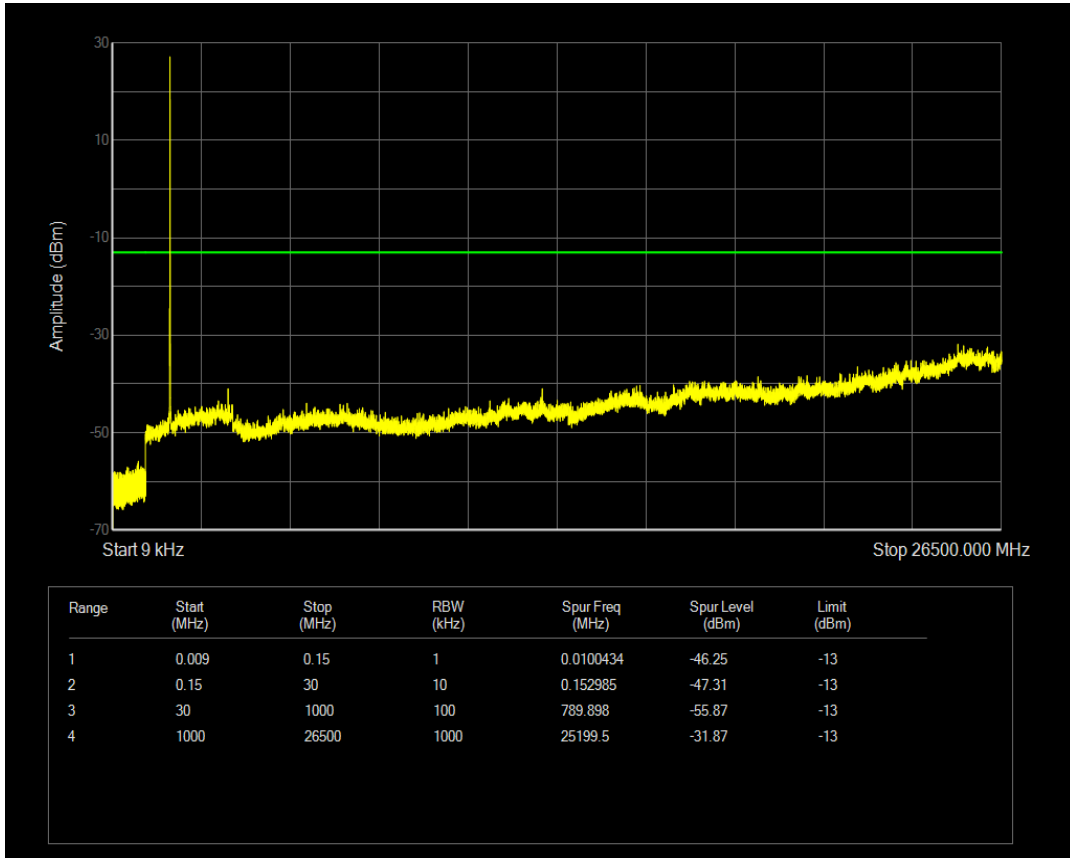

Band4 16QAM BW=5MHz Channel=20175 RB Size=1 Position=#0

Band4 16QAM BW=5MHz Channel=20175 RB Size=25 Position=#0