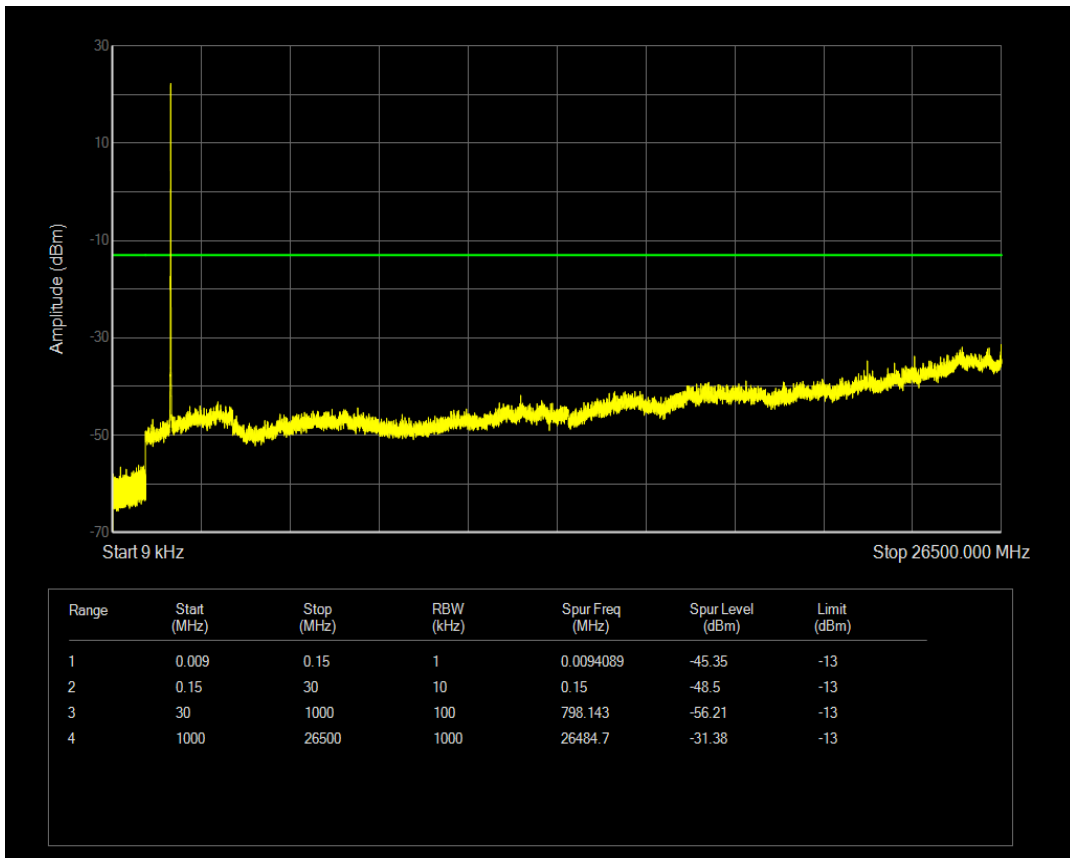

Band4 QPSK BW=5MHz Channel=20375 RB Size=25 Position=#0

Band4 16QAM BW=5MHz Channel=20375 RB Size=1 Position=#0