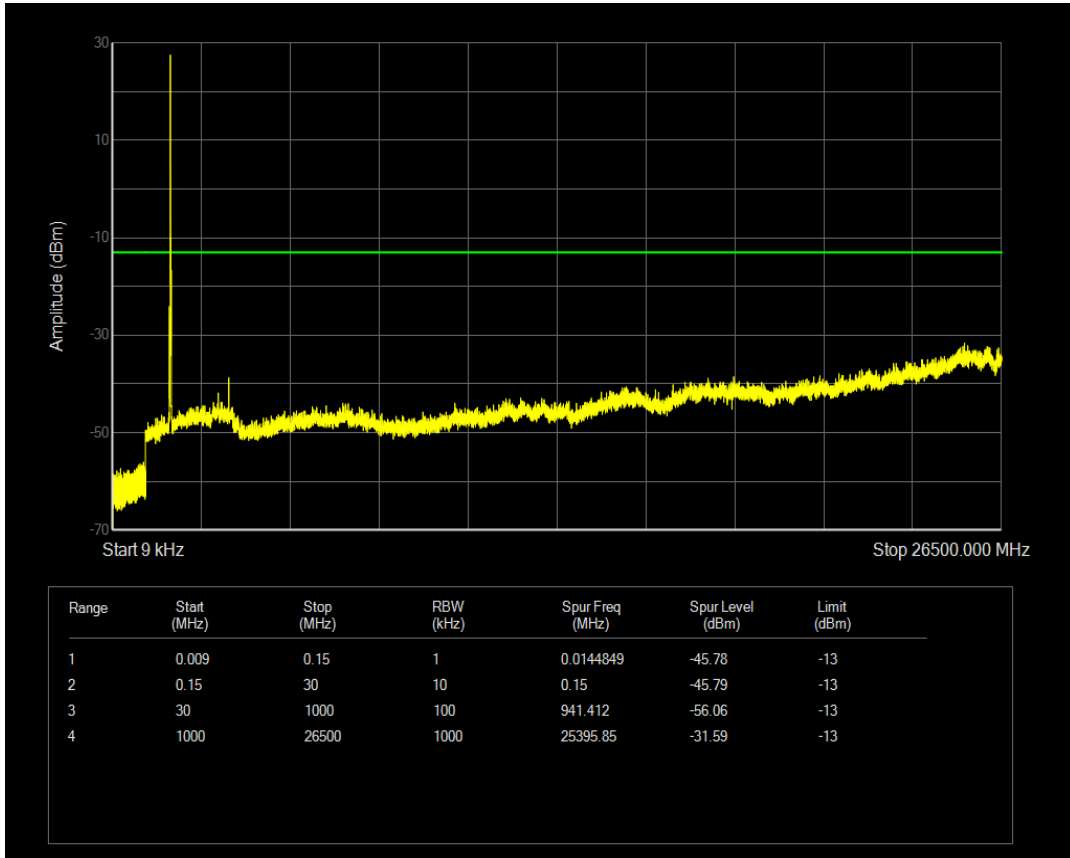

Band4 QPSK BW=15MHz Channel=20175 RB Size=75 Position=#0

Band4 16QAM BW=15MHz Channel=20175 RB Size=1 Position=#0

Band4 16QAM BW=15MHz Channel=20175 RB Size=75 Position=#0

Band4 QPSK BW=15MHz Channel=20325 RB Size=1 Position=#0

Band4 QPSK BW=15MHz Channel=20325 RB Size=75 Position=#0

Band4 16QAM BW=15MHz Channel=20325 RB Size=1 Position=#0

Band4 16QAM BW=15MHz Channel=20325 RB Size=75 Position=#0

Band4 QPSK BW=20MHz Channel=20050 RB Size=1 Position=#0