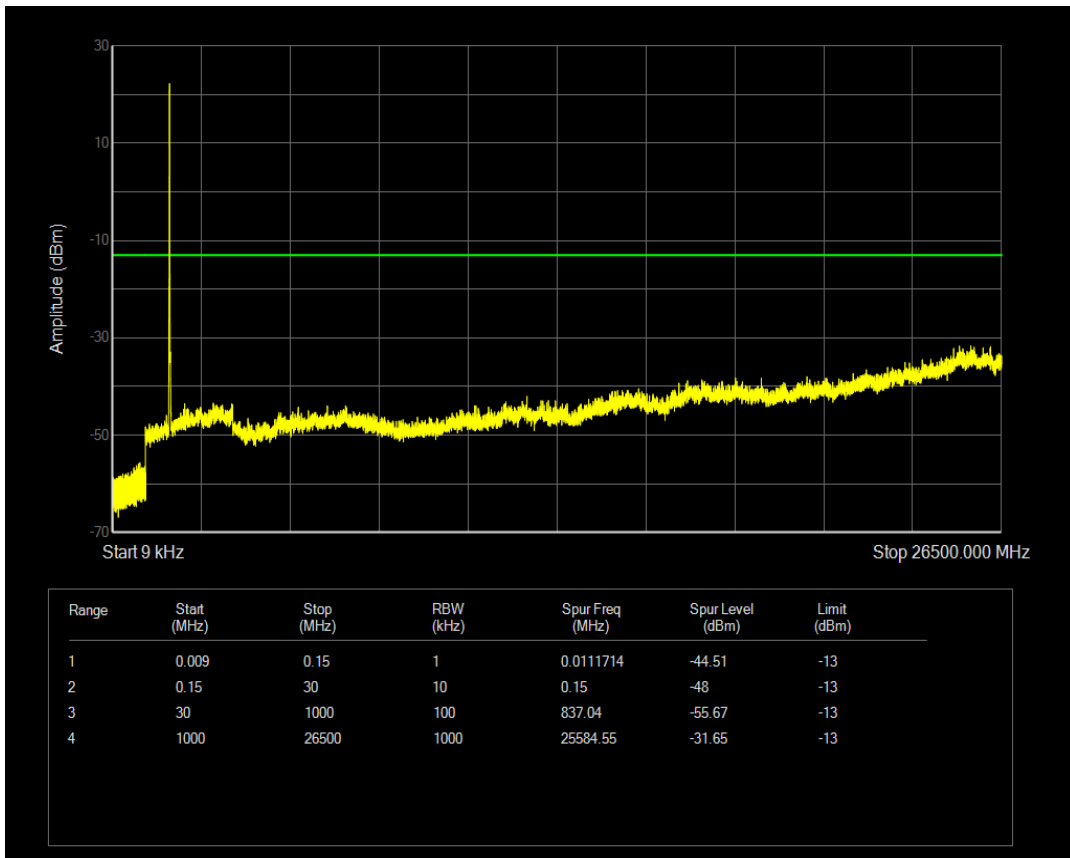

Band4 QPSK BW=5MHz Channel=20375 RB Size=25 Position=#0

Band4 16QAM BW=5MHz Channel=20375 RB Size=1 Position=#0

Band4 16QAM BW=5MHz Channel=20375 RB Size=25 Position=#0

Band4 QPSK BW=10MHz Channel=20000 RB Size=1 Position=#0

Band4 QPSK BW=10MHz Channel=20000 RB Size=50 Position=#0

Band4 16QAM BW=10MHz Channel=20000 RB Size=1 Position=#0

Band4 16QAM BW=10MHz Channel=20000 RB Size=50 Position=#0

Band4 QPSK BW=10MHz Channel=20175 RB Size=1 Position=#0