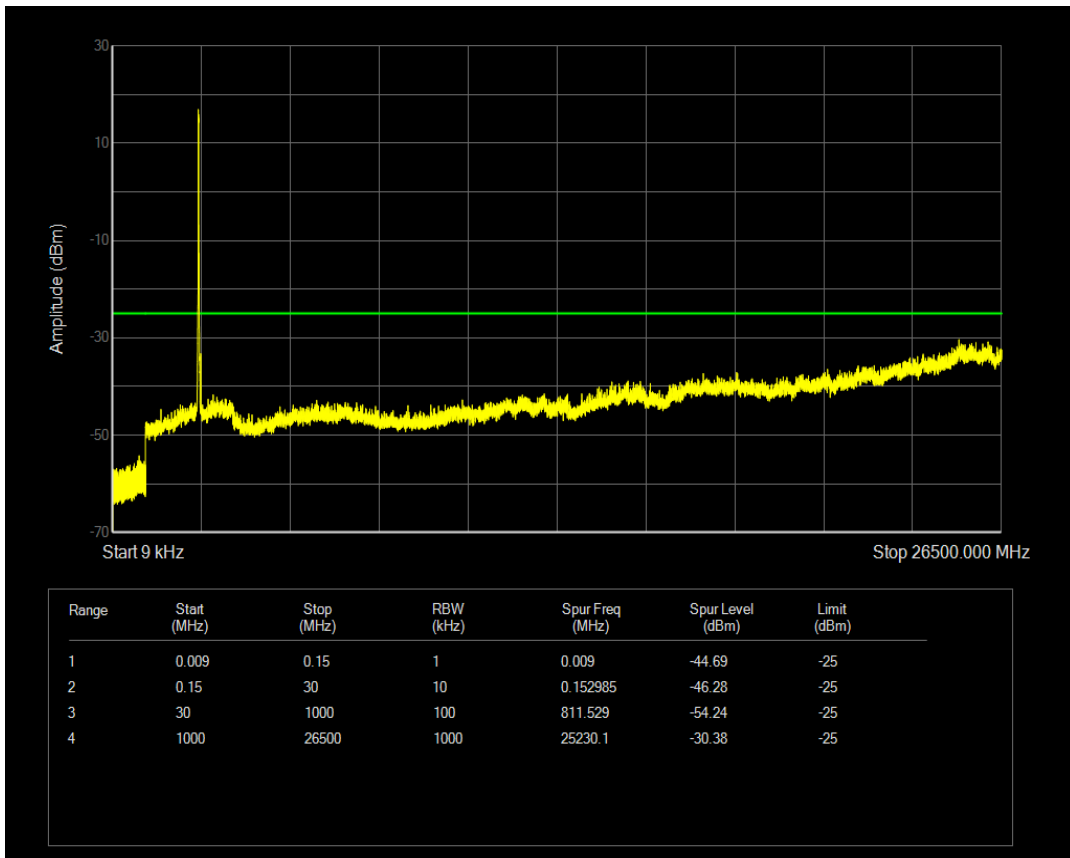

Band38 QPSK BW=15MHz Channel=38175 RB Size=75 Position=#0

Band38 16QAM BW=15MHz Channel=38175 RB Size=1 Position=#0

Band38 16QAM BW=15MHz Channel=38175 RB Size=75 Position=#0

Band38 QPSK BW=20MHz Channel=37850 RB Size=1 Position=#0

Band38 QPSK BW=20MHz Channel=37850 RB Size=100 Position=#0

Band38 16QAM BW=20MHz Channel=37850 RB Size=1 Position=#0

Band38 16QAM BW=20MHz Channel=37850 RB Size=100 Position=#0

Band38 QPSK BW=20MHz Channel=38000 RB Size=1 Position=#0