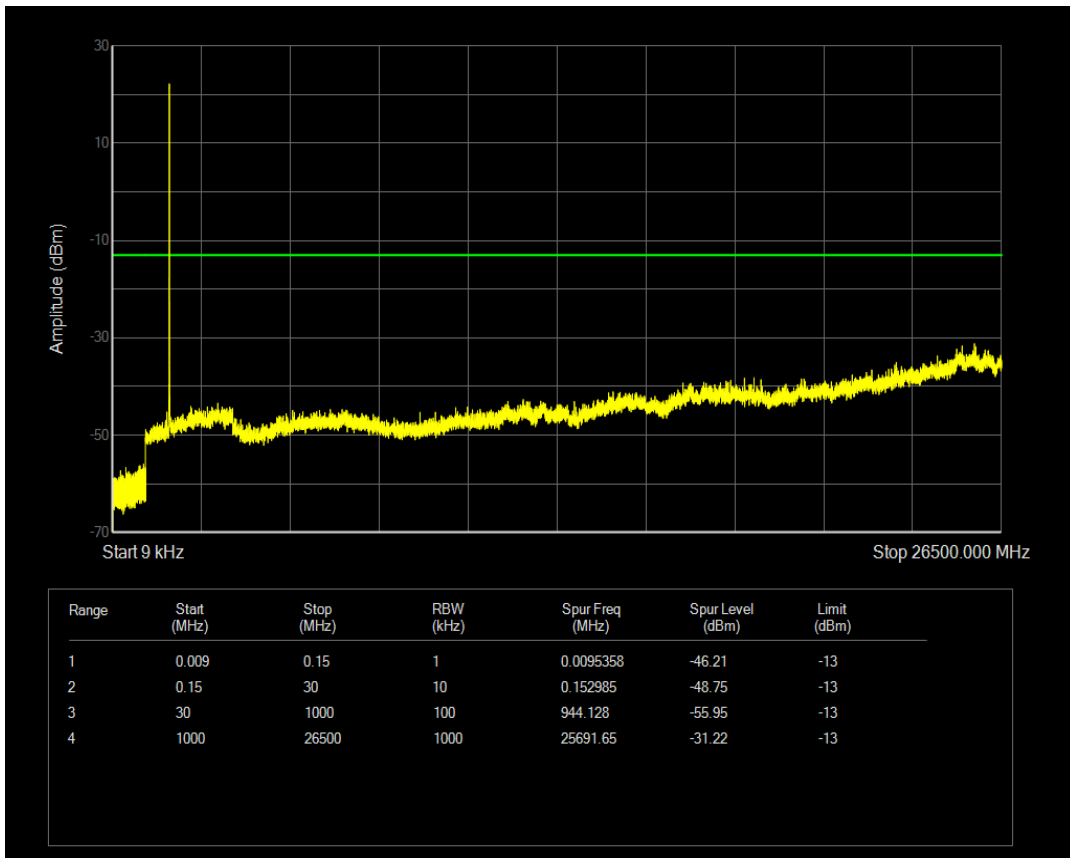

Band4 16QAM BW=3MHz Channel=19965 RB Size=15 Position=#0

Band4 QPSK BW=3MHz Channel=20175 RB Size=1 Position=#0