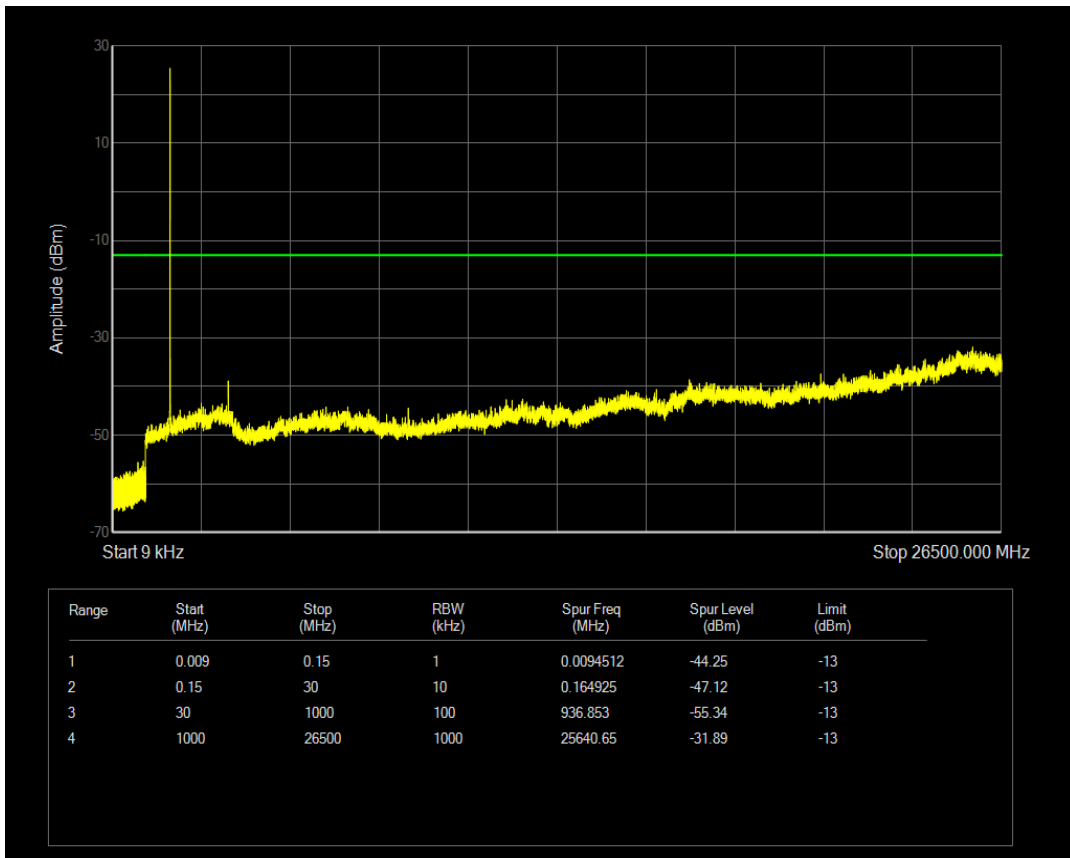

Band4 QPSK BW=1.4MHz Channel=19957 RB Size=6 Position=#0

Band4 16QAM BW=1.4MHz Channel=19957 RB Size=1 Position=#0

Band4 16QAM BW=1.4MHz Channel=19957 RB Size=6 Position=#0

Band4 QPSK BW=1.4MHz Channel=20175 RB Size=1 Position=#0

Band4 QPSK BW=1.4MHz Channel=20175 RB Size=6 Position=#0

Band4 16QAM BW=1.4MHz Channel=20175 RB Size=1 Position=#0

Band4 16QAM BW=1.4MHz Channel=20175 RB Size=6 Position=#0

Band4 QPSK BW=1.4MHz Channel=20393 RB Size=1 Position=#0