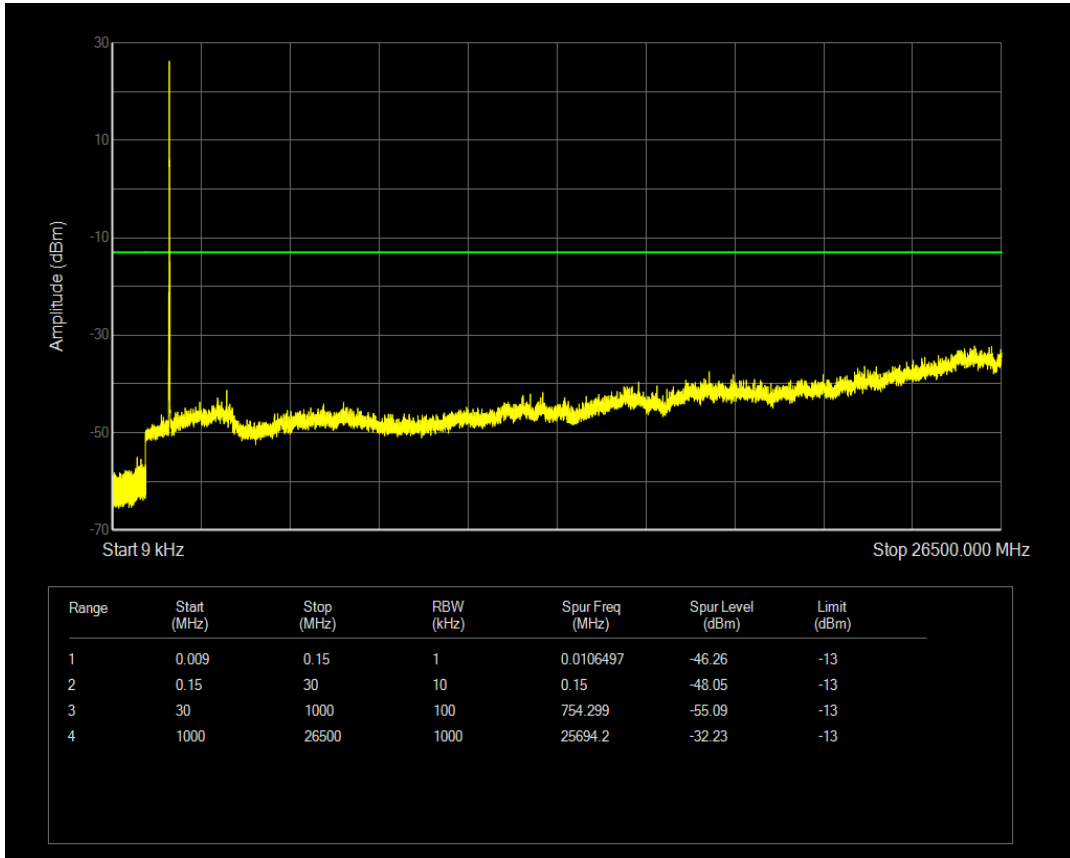

Band4 QPSK BW=5MHz Channel=20375 RB Size=25 Position=#0

Band4 16QAM BW=5MHz Channel=20375 RB Size=1 Position=#0

Band4 16QAM BW=5MHz Channel=20375 RB Size=25 Position=#0

Band4 QPSK BW=10MHz Channel=20000 RB Size=1 Position=#0

Band4 QPSK BW=10MHz Channel=20000 RB Size=50 Position=#0

Band4 16QAM BW=10MHz Channel=20000 RB Size=1 Position=#0

Band4 16QAM BW=10MHz Channel=20000 RB Size=50 Position=#0

Band4 QPSK BW=10MHz Channel=20175 RB Size=1 Position=#0