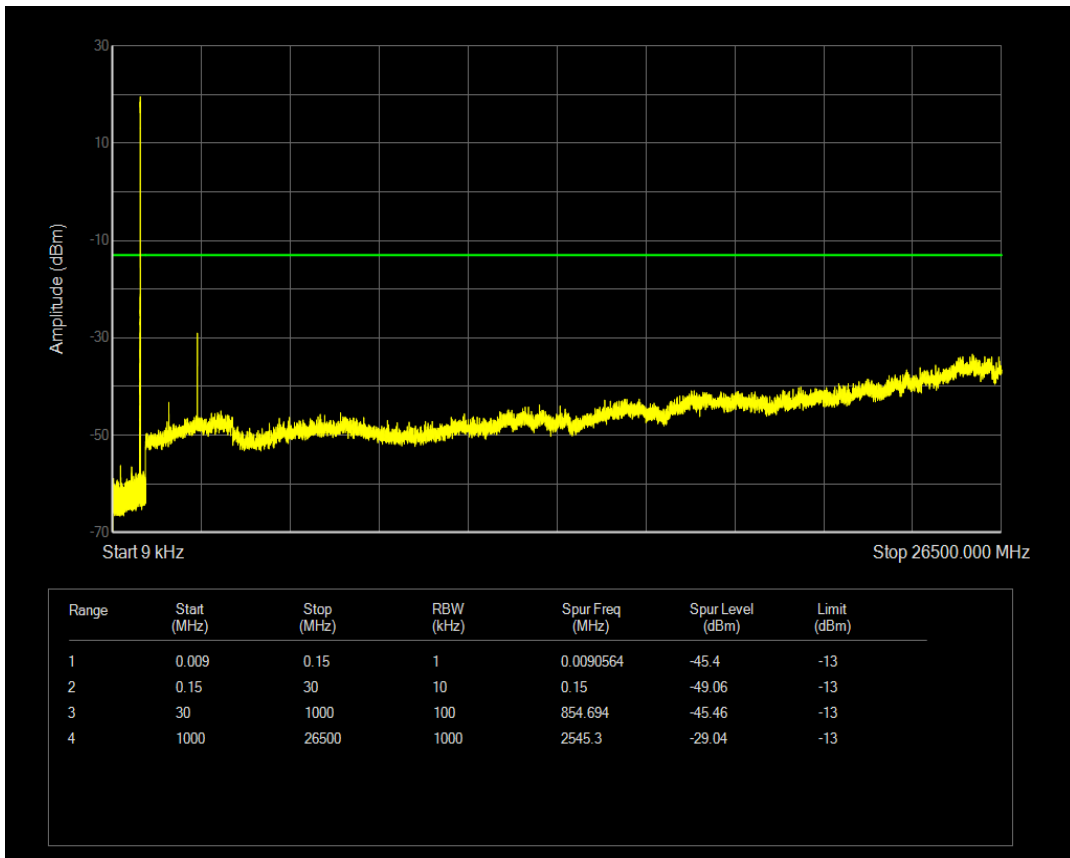

Band5 16QAM BW=1.4MHz Channel=20525 RB Size=1 Position=#0

Band5 16QAM BW=1.4MHz Channel=20525 RB Size=6 Position=#0

Band5 QPSK BW=1.4MHz Channel=20643 RB Size=1 Position=#0

Band5 QPSK BW=1.4MHz Channel=20643 RB Size=6 Position=#0