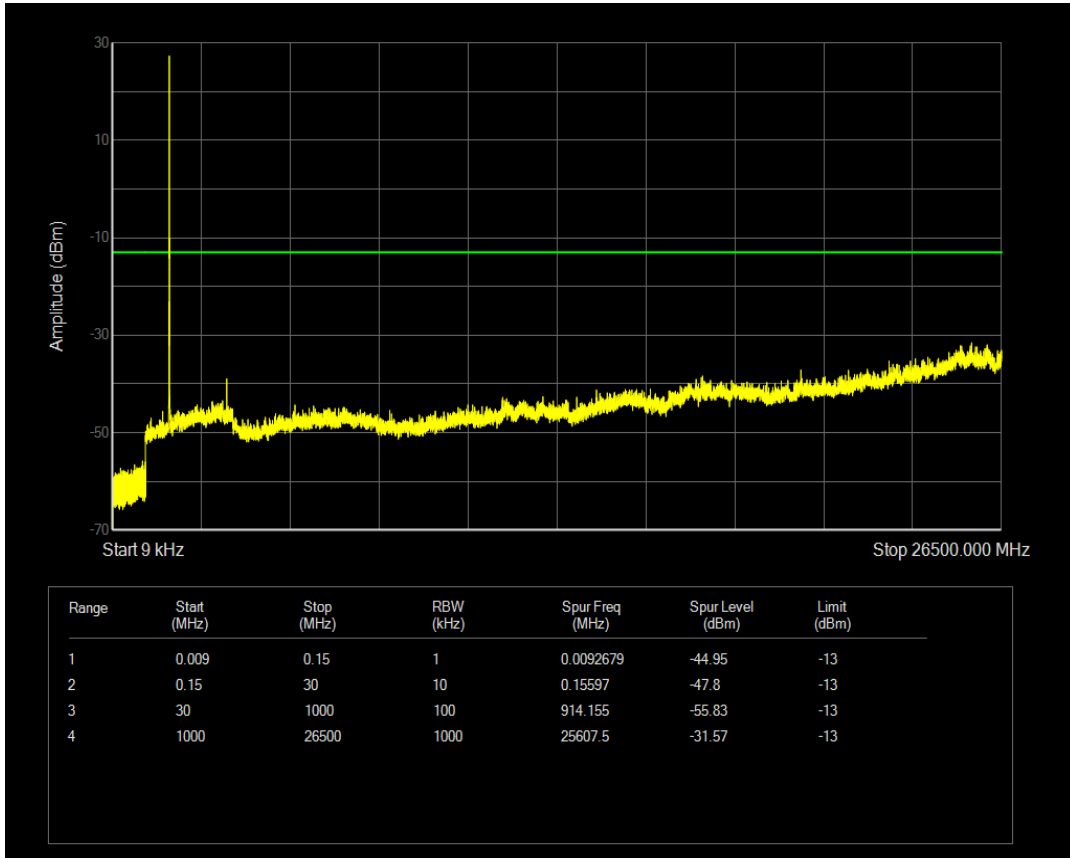

Band4 QPSK BW=3MHz Channel=20385 RB Size=15 Position=#0

Band4 16QAM BW=3MHz Channel=20385 RB Size=1 Position=#0

Band4 16QAM BW=3MHz Channel=20385 RB Size=15 Position=#0

Band4 QPSK BW=5MHz Channel=19975 RB Size=1 Position=#0

Band4 QPSK BW=5MHz Channel=19975 RB Size=25 Position=#0

Band4 16QAM BW=5MHz Channel=19975 RB Size=1 Position=#0

Band4 16QAM BW=5MHz Channel=19975 RB Size=25 Position=#0

Band4 QPSK BW=5MHz Channel=20175 RB Size=1 Position=#0