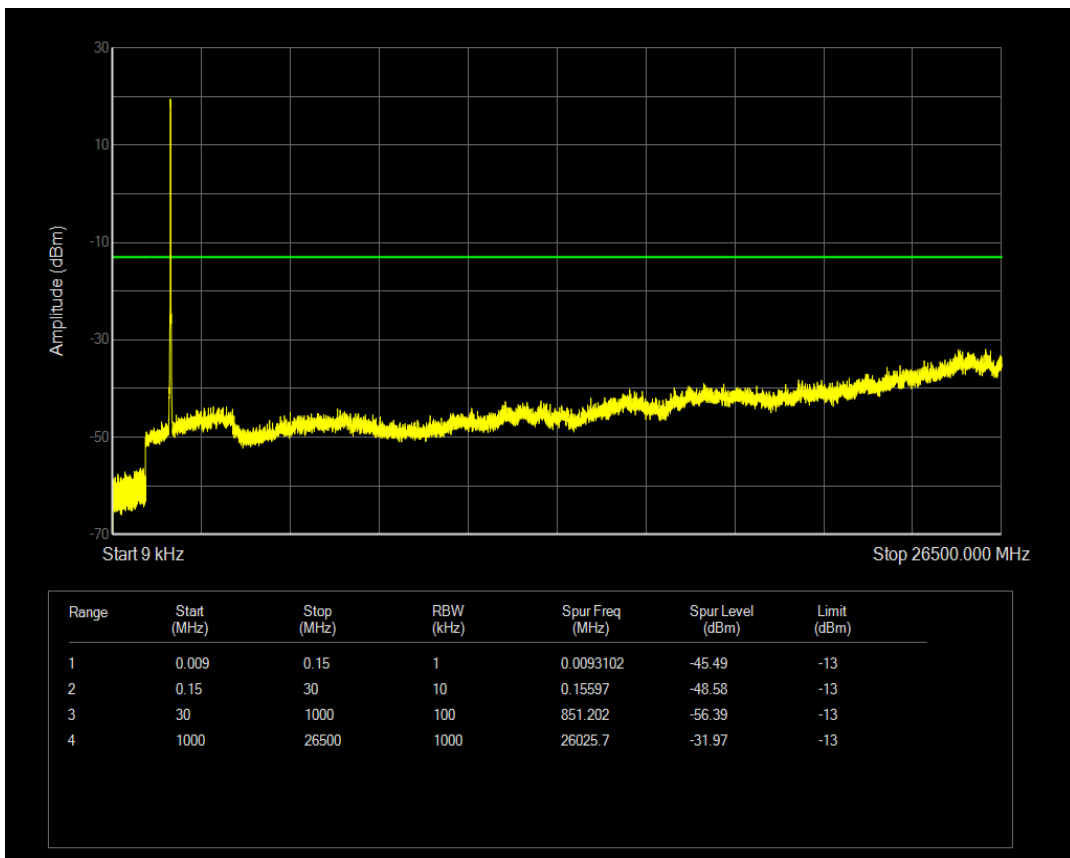

Band4 QPSK BW=15MHz Channel=20325 RB Size=75 Position=#0

Band4 16QAM BW=15MHz Channel=20325 RB Size=1 Position=#0