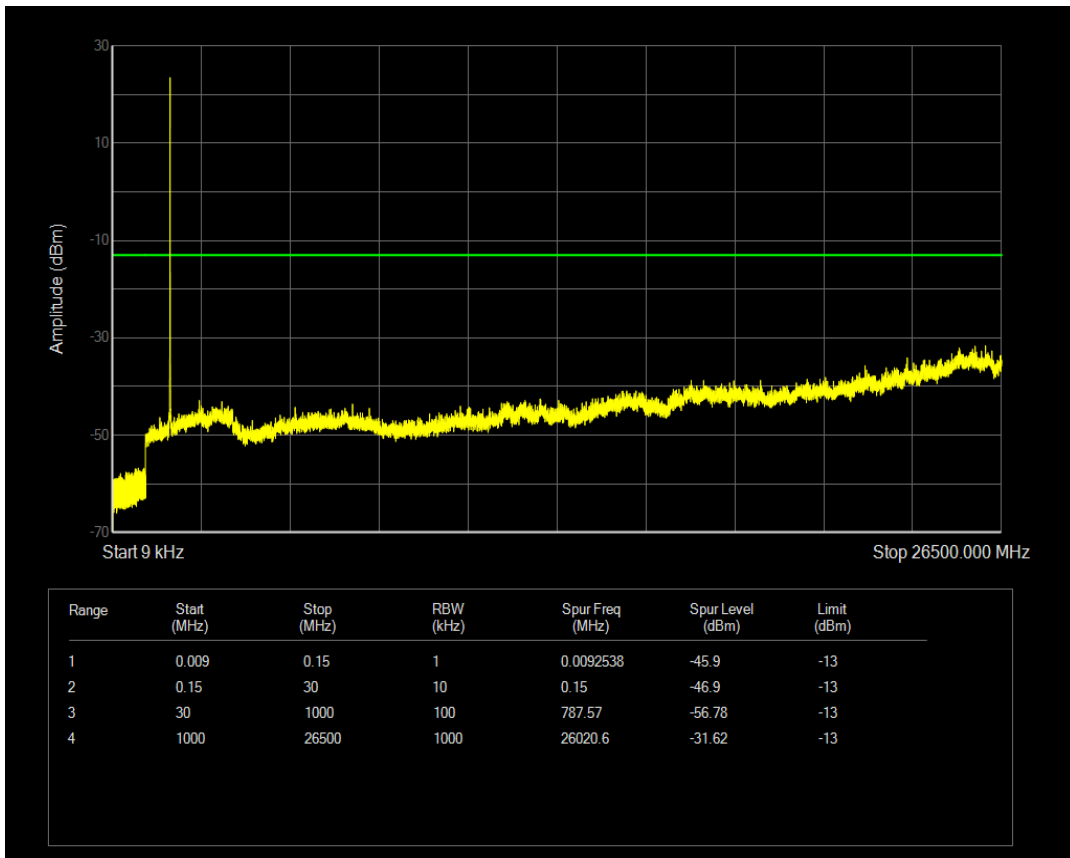

Band4 QPSK BW=3MHz Channel=20175 RB Size=15 Position=#0

Band4 16QAM BW=3MHz Channel=20175 RB Size=1 Position=#0