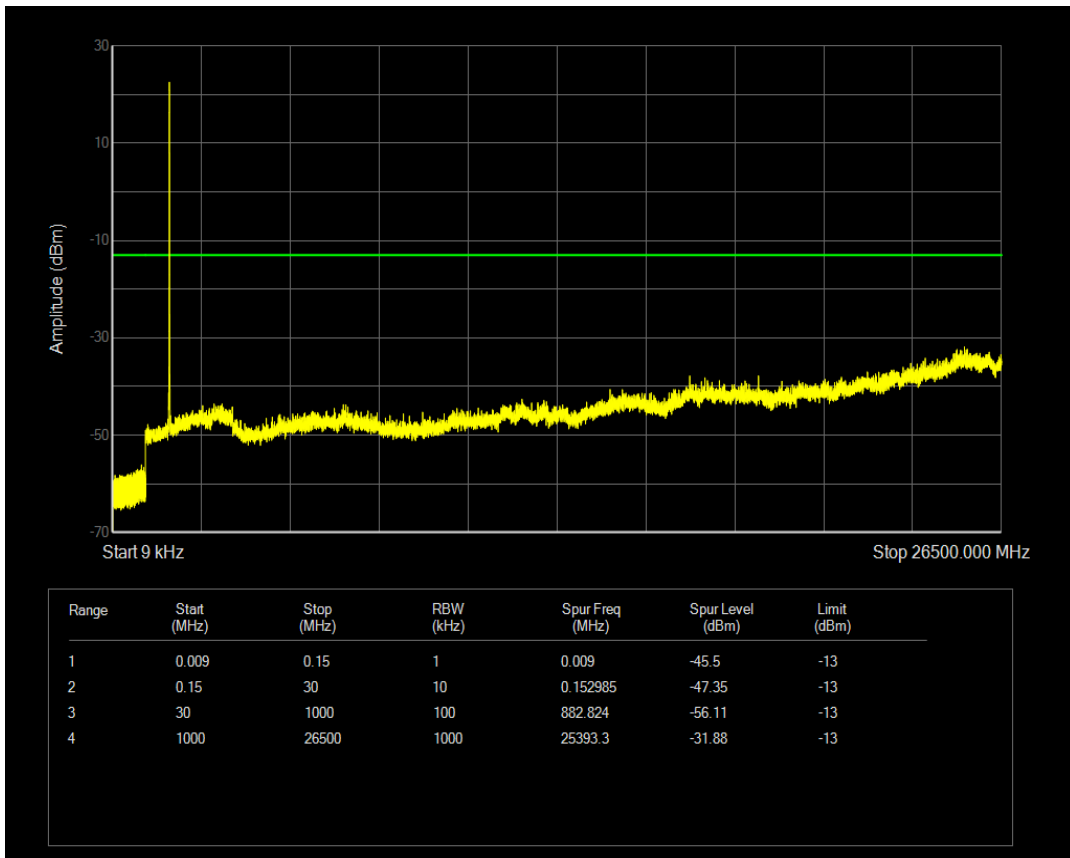

Band4 QPSK BW=3MHz Channel=20385 RB Size=15 Position=#0

Band4 16QAM BW=3MHz Channel=20385 RB Size=1 Position=#0

Band4 16QAM BW=3MHz Channel=20385 RB Size=15 Position=#0

Band4 QPSK BW=5MHz Channel=19975 RB Size=1 Position=#0

Band4 QPSK BW=5MHz Channel=19975 RB Size=25 Position=#0

Band4 16QAM BW=5MHz Channel=19975 RB Size=1 Position=#0

Band4 16QAM BW=5MHz Channel=19975 RB Size=25 Position=#0

Band4 QPSK BW=5MHz Channel=20175 RB Size=1 Position=#0