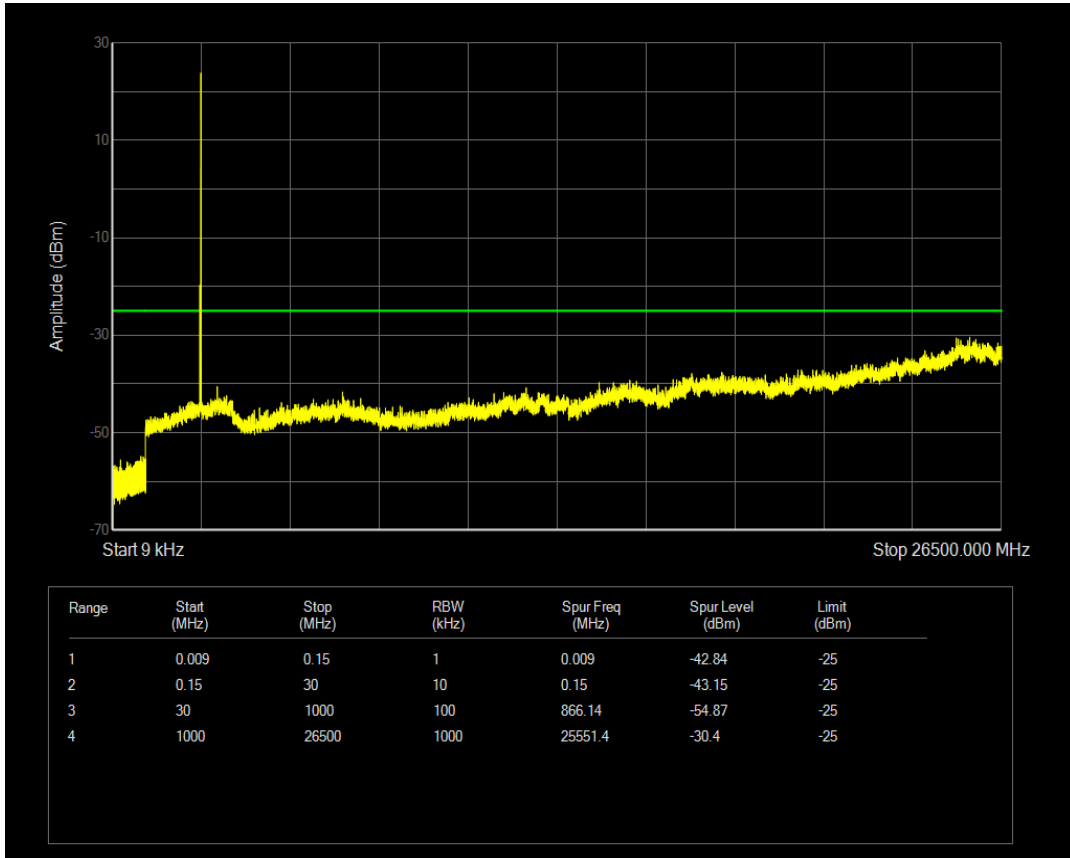

Band41(2535-2655) 16QAM BW=5MHz Channel=41215 RB Size=1 Position=#0

Band41(2535-2655) 16QAM BW=5MHz Channel=41215 RB Size=25 Position=#0