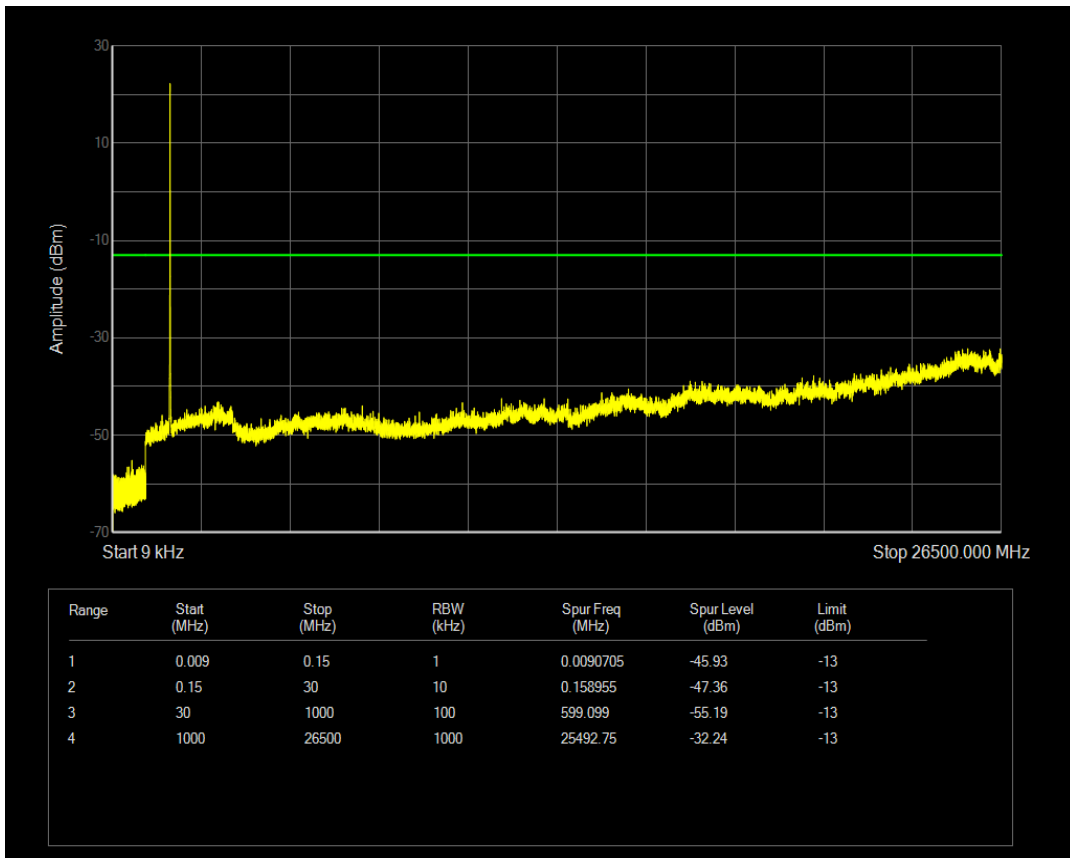

Band4 QPSK BW=5MHz Channel=20175 RB Size=25 Position=#0

Band4 16QAM BW=5MHz Channel=20175 RB Size=1 Position=#0