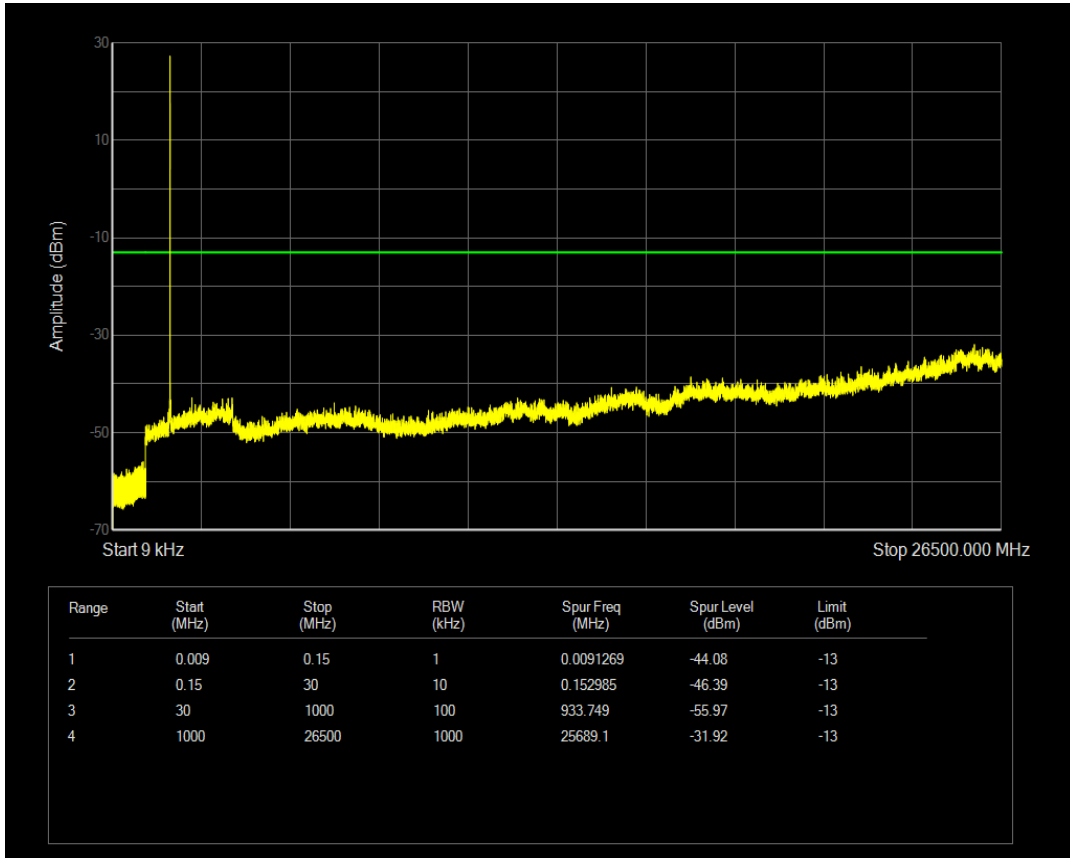

Band4 QPSK BW=1.4MHz Channel=19957 RB Size=6 Position=#0

Band4 16QAM BW=1.4MHz Channel=19957 RB Size=1 Position=#0

Band4 16QAM BW=1.4MHz Channel=19957 RB Size=6 Position=#0

Band4 QPSK BW=1.4MHz Channel=20175 RB Size=1 Position=#0

Band4 QPSK BW=1.4MHz Channel=20175 RB Size=6 Position=#0

Band4 16QAM BW=1.4MHz Channel=20175 RB Size=1 Position=#0

Band4 16QAM BW=1.4MHz Channel=20175 RB Size=6 Position=#0

Band4 QPSK BW=1.4MHz Channel=20393 RB Size=1 Position=#0