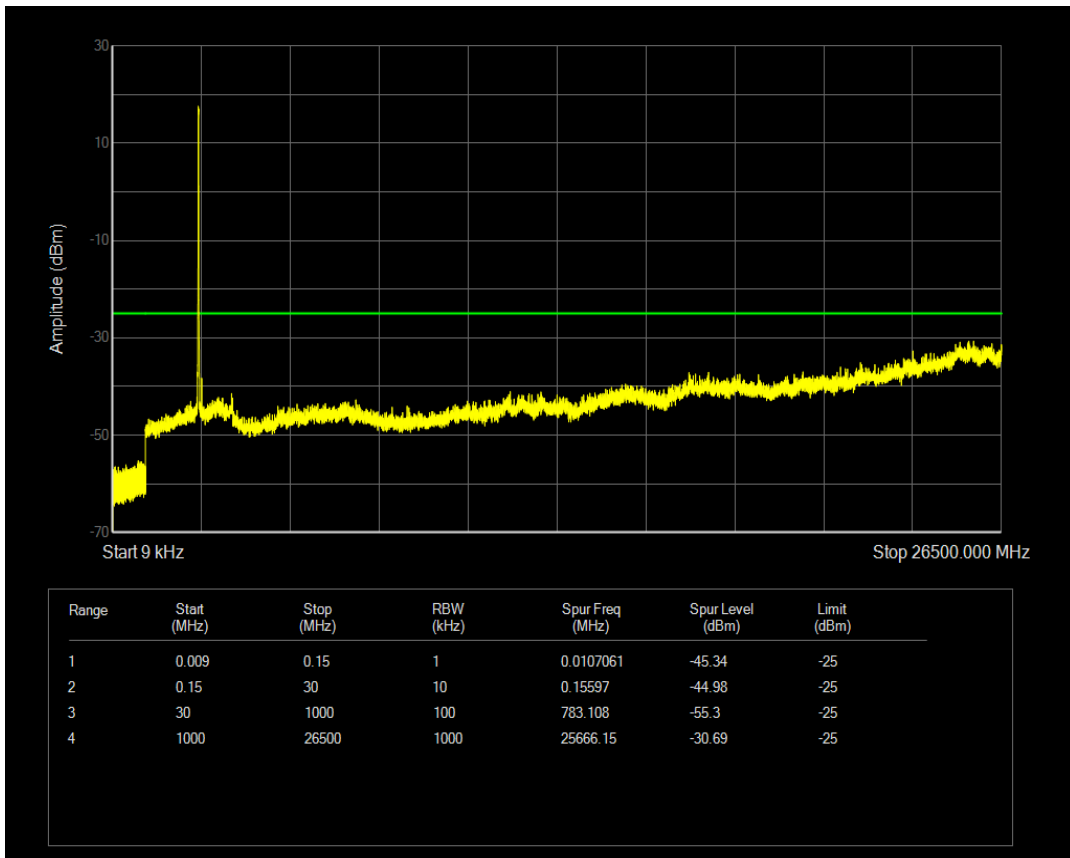

Band38 QPSK BW=15MHz Channel=37825 RB Size=75 Position=#0

Band38 16QAM BW=15MHz Channel=37825 RB Size=1 Position=#0

Band38 16QAM BW=15MHz Channel=37825 RB Size=75 Position=#0

Band38 QPSK BW=15MHz Channel=38000 RB Size=1 Position=#0

Band38 QPSK BW=15MHz Channel=38000 RB Size=75 Position=#0

Band38 16QAM BW=15MHz Channel=38000 RB Size=1 Position=#0

Band38 16QAM BW=15MHz Channel=38000 RB Size=75 Position=#0

Band38 QPSK BW=15MHz Channel=38175 RB Size=1 Position=#0