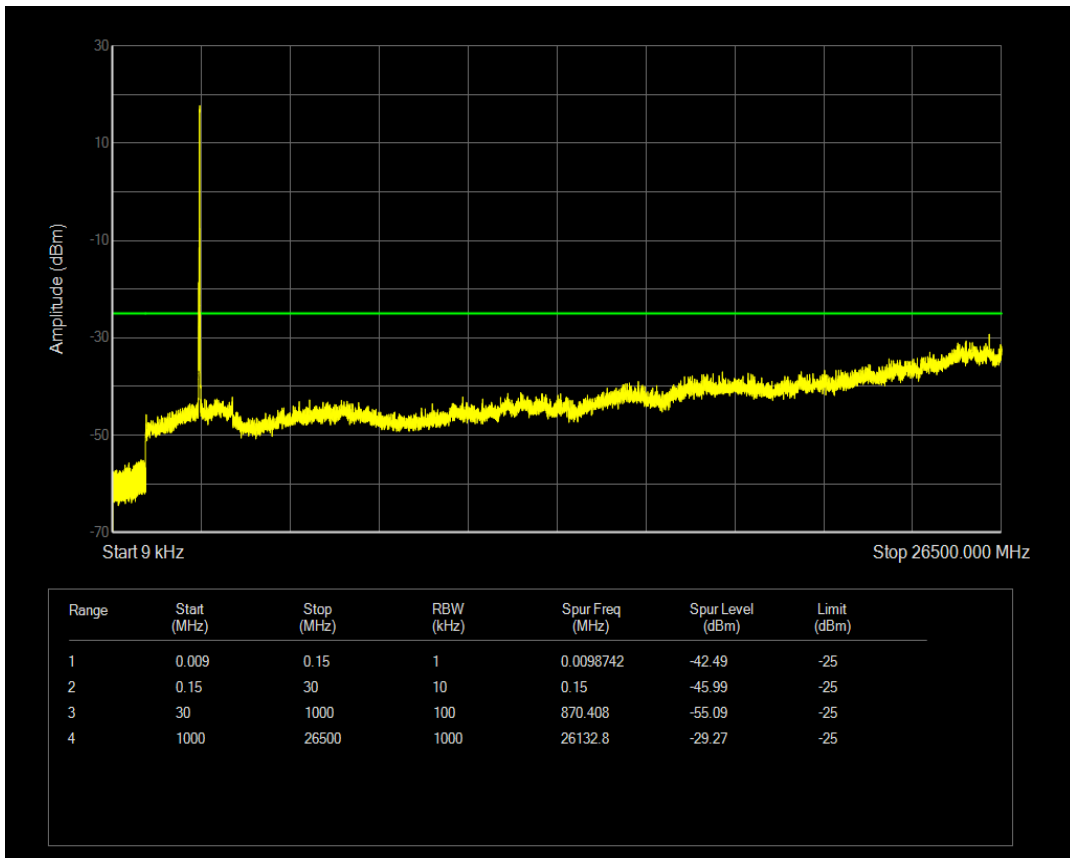

Band38 QPSK BW=15MHz Channel=38175 RB Size=75 Position=#0

Band38 16QAM BW=15MHz Channel=38175 RB Size=1 Position=#0