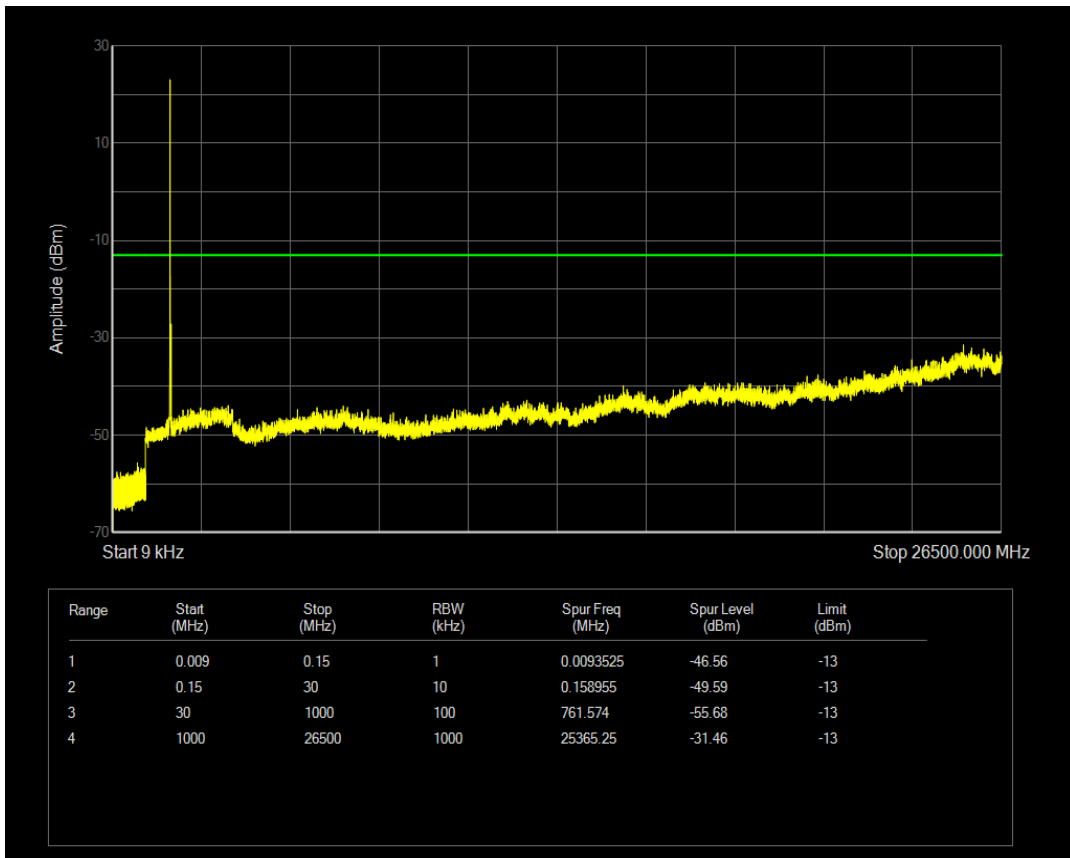

Band4 16QAM BW=3MHz Channel=20175 RB Size=15 Position=#0

Band4 QPSK BW=3MHz Channel=20385 RB Size=1 Position=#0