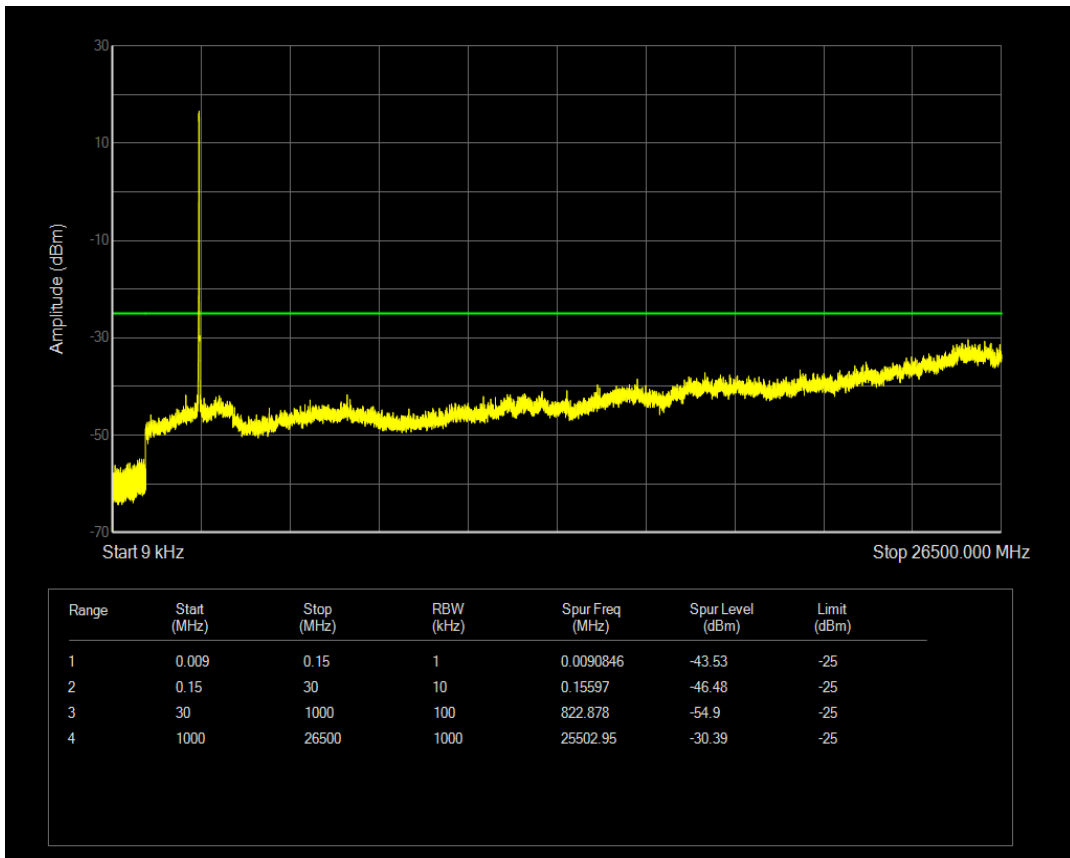

Band38 QPSK BW=15MHz Channel=37825 RB Size=75 Position=#0

Band38 16QAM BW=15MHz Channel=37825 RB Size=1 Position=#0

Band38 16QAM BW=15MHz Channel=37825 RB Size=75 Position=#0

Band38 QPSK BW=15MHz Channel=38000 RB Size=1 Position=#0

Band38 QPSK BW=15MHz Channel=38000 RB Size=75 Position=#0

Band38 16QAM BW=15MHz Channel=38000 RB Size=1 Position=#0

Band38 16QAM BW=15MHz Channel=38000 RB Size=75 Position=#0

Band38 QPSK BW=15MHz Channel=38175 RB Size=1 Position=#0