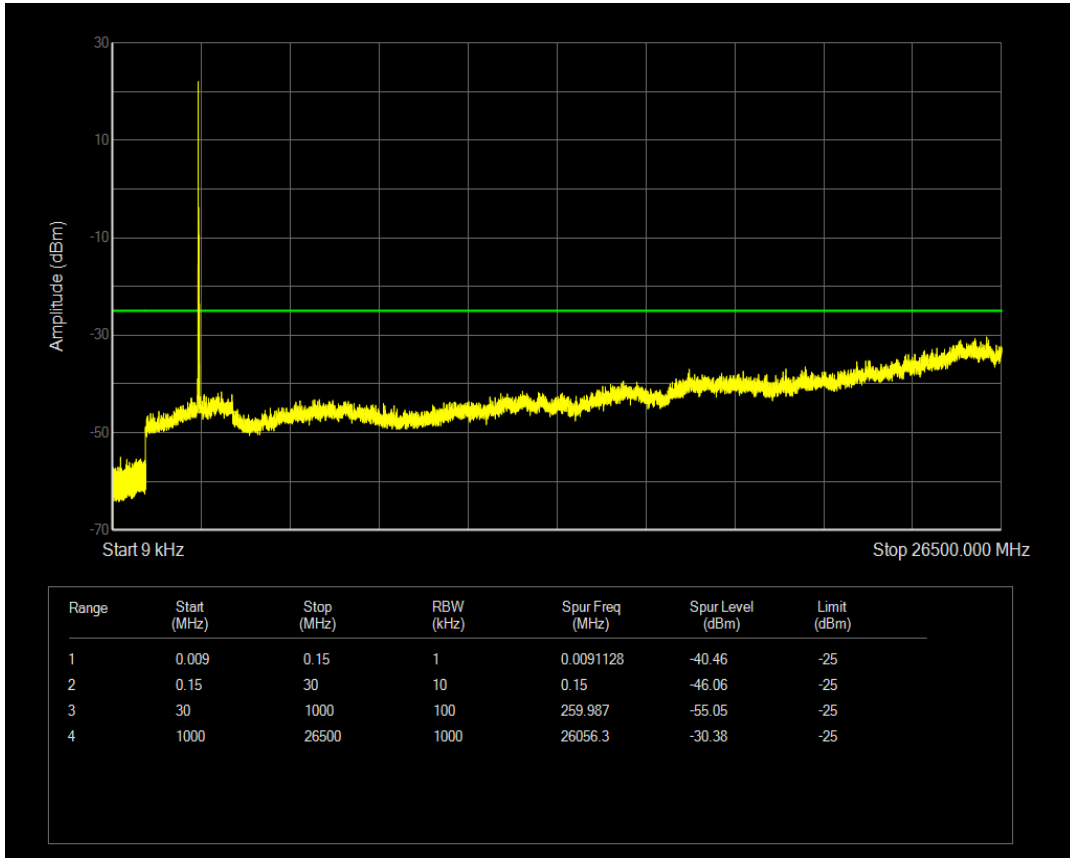

Band38 QPSK BW=15MHz Channel=38175 RB Size=75 Position=#0

Band38 16QAM BW=15MHz Channel=38175 RB Size=1 Position=#0

Band38 16QAM BW=15MHz Channel=38175 RB Size=75 Position=#0

Band38 QPSK BW=20MHz Channel=37850 RB Size=1 Position=#0

Band38 QPSK BW=20MHz Channel=37850 RB Size=100 Position=#0

Band38 16QAM BW=20MHz Channel=37850 RB Size=1 Position=#0

Band38 16QAM BW=20MHz Channel=37850 RB Size=100 Position=#0

Band38 QPSK BW=20MHz Channel=38000 RB Size=1 Position=#0