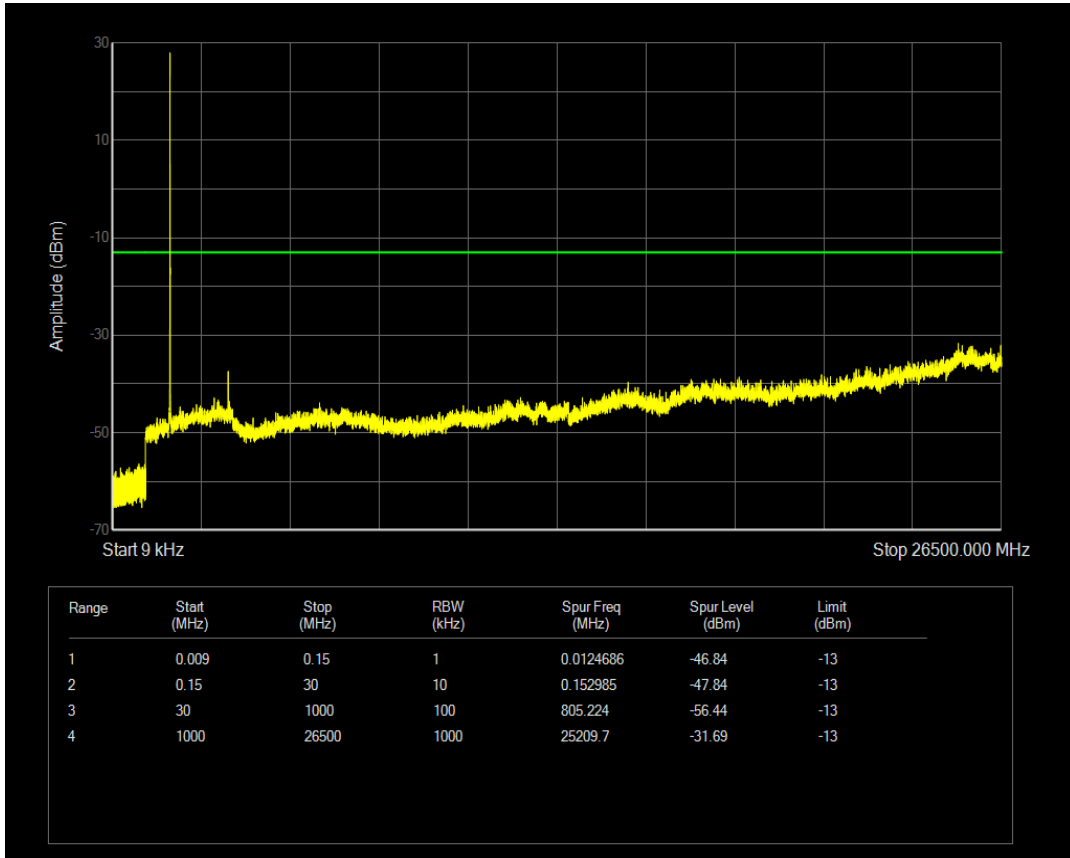

Band4 16QAM BW=3MHz Channel=20175 RB Size=1 Position=#0

Band4 16QAM BW=3MHz Channel=20175 RB Size=15 Position=#0