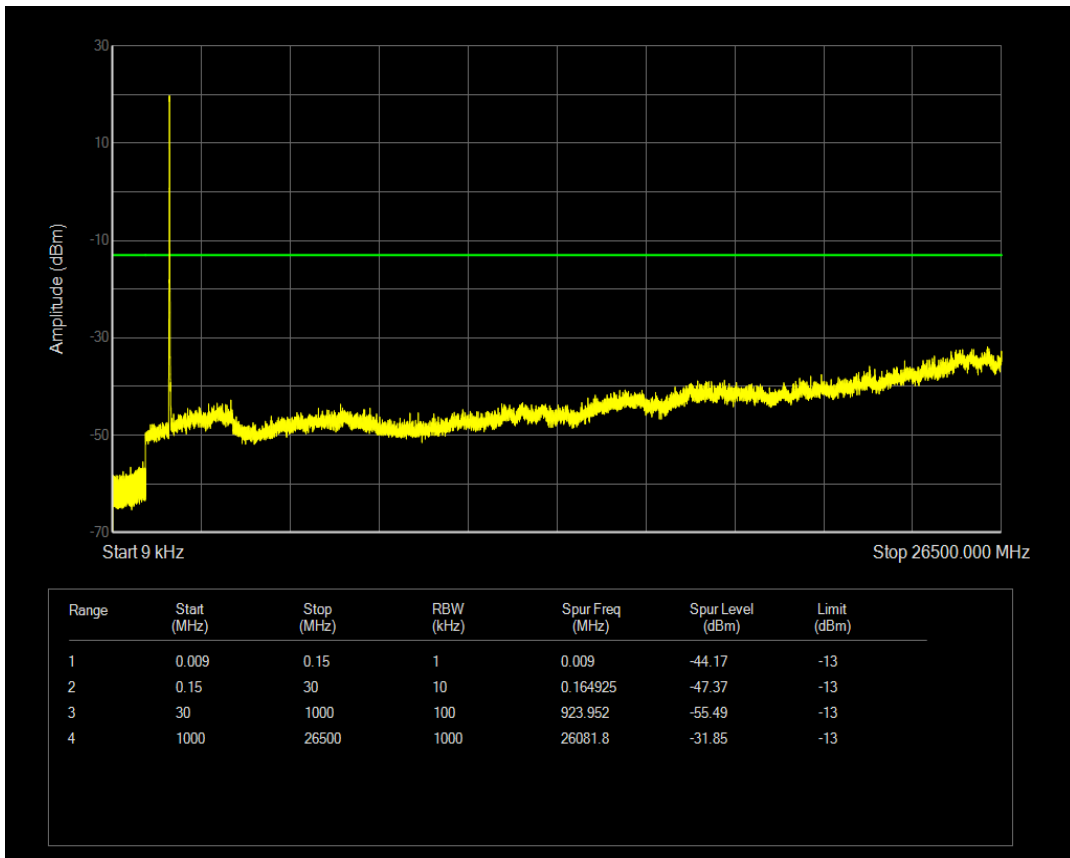

Band4 QPSK BW=5MHz Channel=20375 RB Size=25 Position=#0

Band4 16QAM BW=5MHz Channel=20375 RB Size=1 Position=#0

Band4 16QAM BW=5MHz Channel=20375 RB Size=25 Position=#0

Band4 QPSK BW=10MHz Channel=20000 RB Size=1 Position=#0

Band4 QPSK BW=10MHz Channel=20000 RB Size=50 Position=#0

Band4 16QAM BW=10MHz Channel=20000 RB Size=1 Position=#0

Band4 16QAM BW=10MHz Channel=20000 RB Size=50 Position=#0

Band4 QPSK BW=10MHz Channel=20175 RB Size=1 Position=#0