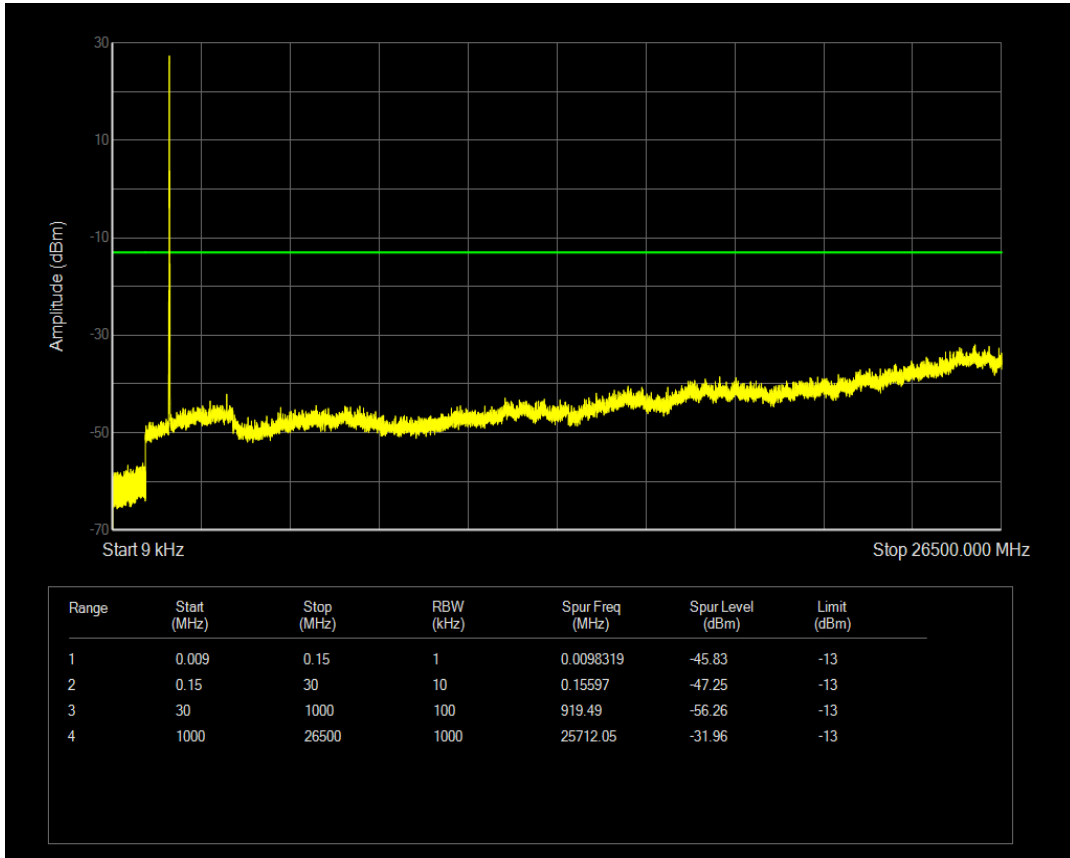

Band4 QPSK BW=5MHz Channel=20375 RB Size=25 Position=#0

Band4 16QAM BW=5MHz Channel=20375 RB Size=1 Position=#0

Band4 16QAM BW=5MHz Channel=20375 RB Size=25 Position=#0

Band4 QPSK BW=10MHz Channel=20000 RB Size=1 Position=#0

Band4 QPSK BW=10MHz Channel=20000 RB Size=50 Position=#0

Band4 16QAM BW=10MHz Channel=20000 RB Size=1 Position=#0

Band4 16QAM BW=10MHz Channel=20000 RB Size=50 Position=#0

Band4 QPSK BW=10MHz Channel=20175 RB Size=1 Position=#0