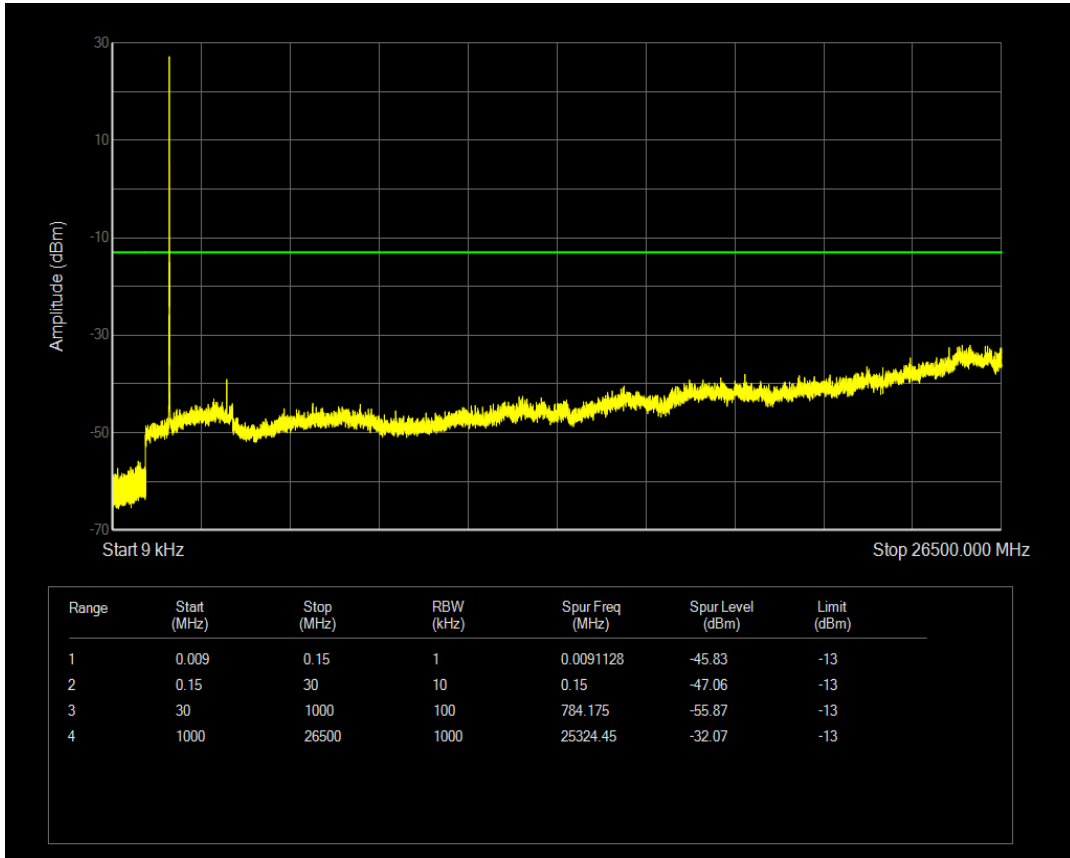

Band4 QPSK BW=3MHz Channel=20385 RB Size=15 Position=#0

Band4 16QAM BW=3MHz Channel=20385 RB Size=1 Position=#0

Band4 16QAM BW=3MHz Channel=20385 RB Size=15 Position=#0

Band4 QPSK BW=5MHz Channel=19975 RB Size=1 Position=#0

Band4 QPSK BW=5MHz Channel=19975 RB Size=25 Position=#0

Band4 16QAM BW=5MHz Channel=19975 RB Size=1 Position=#0

Band4 16QAM BW=5MHz Channel=19975 RB Size=25 Position=#0

Band4 QPSK BW=5MHz Channel=20175 RB Size=1 Position=#0