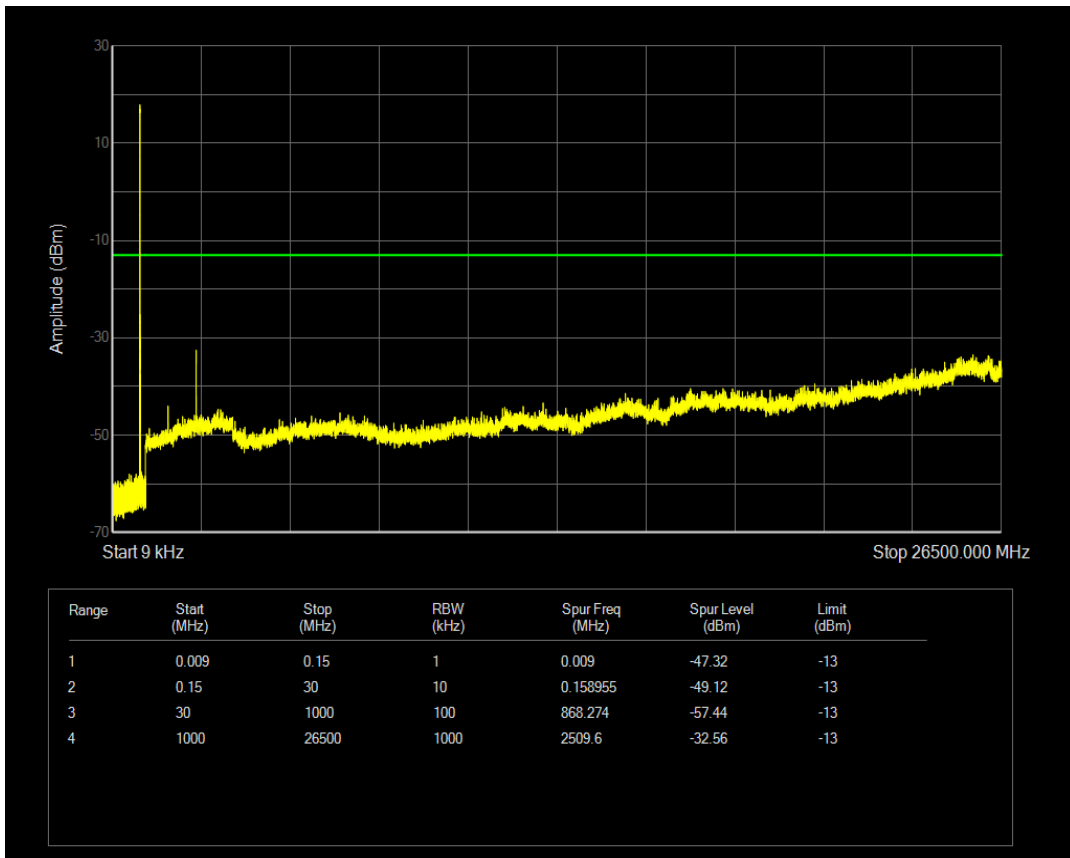

Band5 16QAM BW=1.4MHz Channel=20407 RB Size=1 Position=#0

Band5 16QAM BW=1.4MHz Channel=20407 RB Size=6 Position=#0

Band5 QPSK BW=1.4MHz Channel=20525 RB Size=1 Position=#0

Band5 QPSK BW=1.4MHz Channel=20525 RB Size=6 Position=#0

Band5 16QAM BW=1.4MHz Channel=20525 RB Size=1 Position=#0

Band5 16QAM BW=1.4MHz Channel=20525 RB Size=6 Position=#0

Band5 QPSK BW=1.4MHz Channel=20643 RB Size=1 Position=#0

Band5 QPSK BW=1.4MHz Channel=20643 RB Size=6 Position=#0