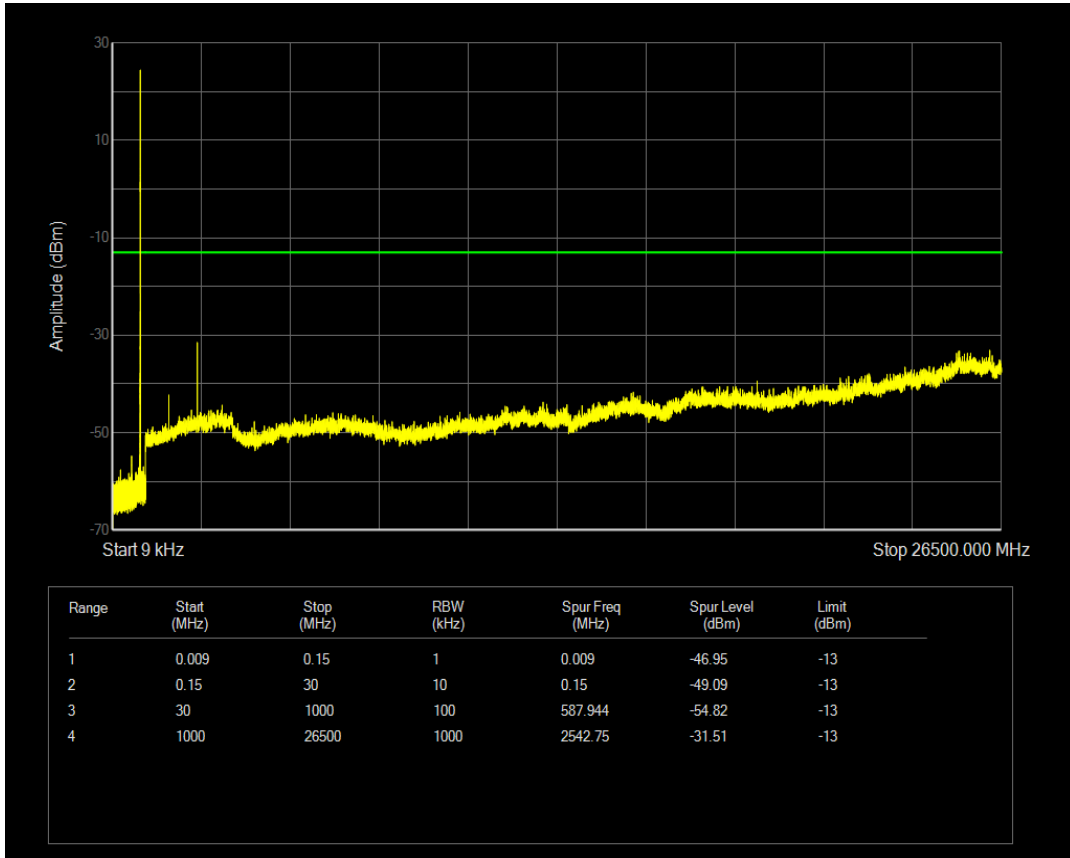

Band5 16QAM BW=1.4MHz Channel=20407 RB Size=1 Position=#0

Band5 16QAM BW=1.4MHz Channel=20407 RB Size=6 Position=#0

Band5 QPSK BW=1.4MHz Channel=20525 RB Size=1 Position=#0

Band5 QPSK BW=1.4MHz Channel=20525 RB Size=6 Position=#0

Band5 16QAM BW=1.4MHz Channel=20525 RB Size=1 Position=#0

Band5 16QAM BW=1.4MHz Channel=20525 RB Size=6 Position=#0

Band5 QPSK BW=1.4MHz Channel=20643 RB Size=1 Position=#0

Band5 QPSK BW=1.4MHz Channel=20643 RB Size=6 Position=#0