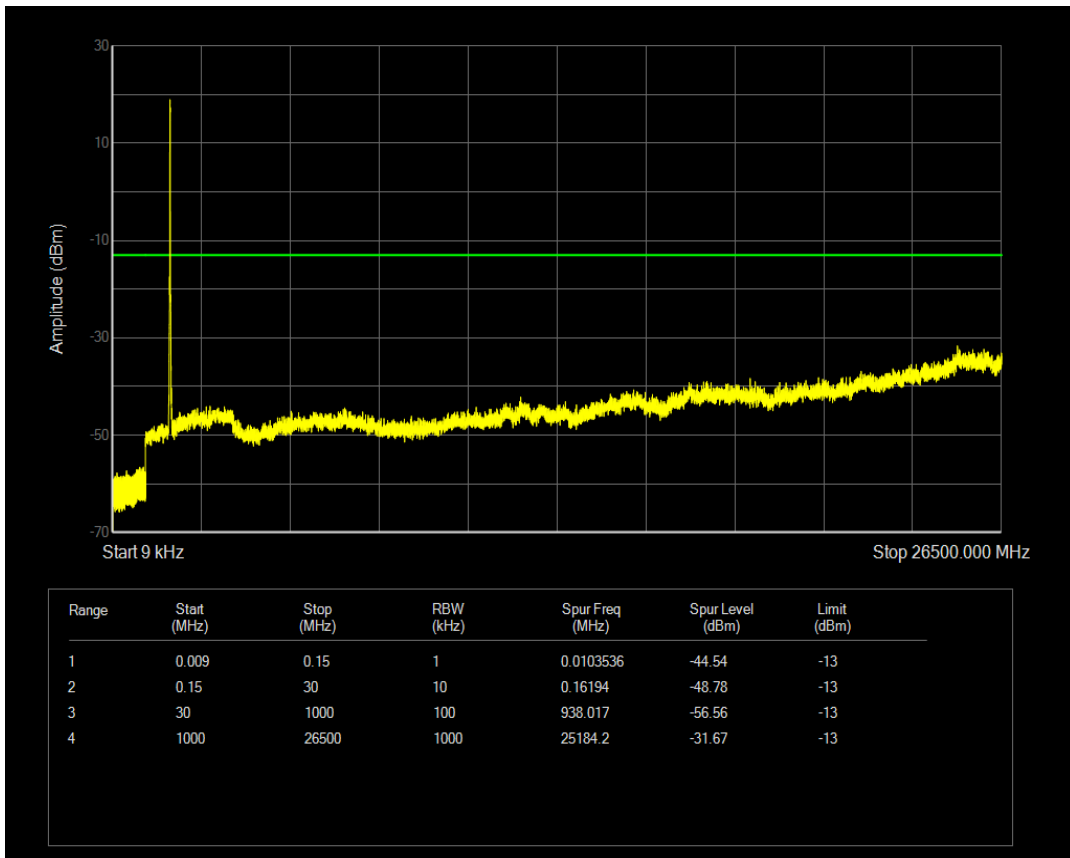

Band4 16QAM BW=15MHz Channel=20175 RB Size=75 Position=#0

Band4 QPSK BW=15MHz Channel=20325 RB Size=1 Position=#0