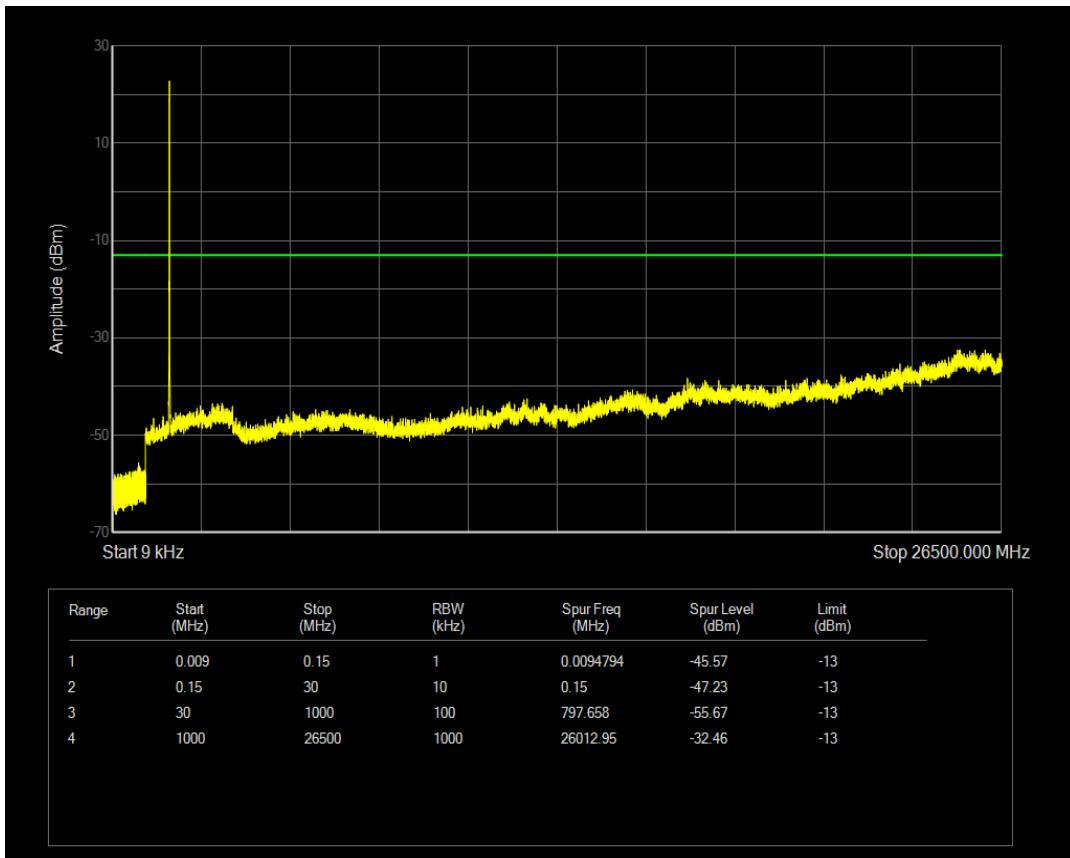

Band4 QPSK BW=3MHz Channel=20385 RB Size=15 Position=#0

Band4 16QAM BW=3MHz Channel=20385 RB Size=1 Position=#0

Band4 16QAM BW=3MHz Channel=20385 RB Size=15 Position=#0

Band4 QPSK BW=5MHz Channel=19975 RB Size=1 Position=#0

Band4 QPSK BW=5MHz Channel=19975 RB Size=25 Position=#0

Band4 16QAM BW=5MHz Channel=19975 RB Size=1 Position=#0

Band4 16QAM BW=5MHz Channel=19975 RB Size=25 Position=#0

Band4 QPSK BW=5MHz Channel=20175 RB Size=1 Position=#0