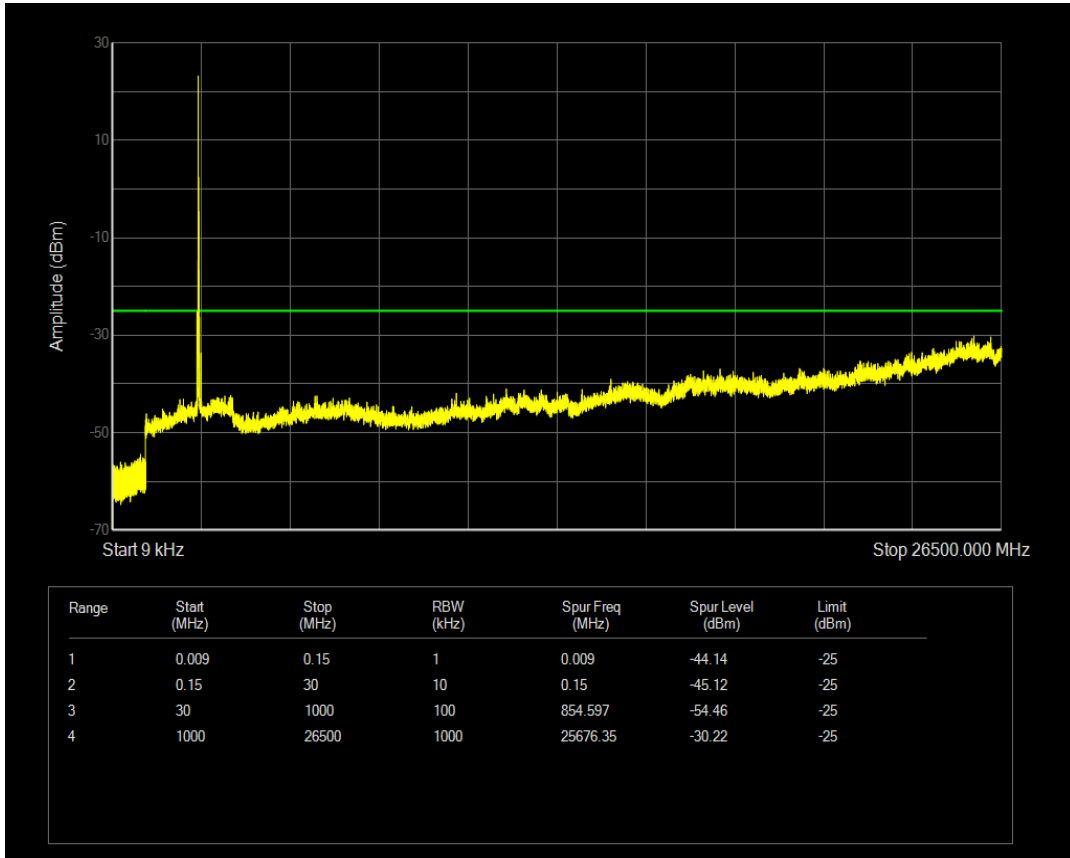

Band38 QPSK BW=15MHz Channel=38175 RB Size=75 Position=#0

Band38 16QAM BW=15MHz Channel=38175 RB Size=1 Position=#0

Band38 16QAM BW=15MHz Channel=38175 RB Size=75 Position=#0

Band38 QPSK BW=20MHz Channel=37850 RB Size=1 Position=#0

Band38 QPSK BW=20MHz Channel=37850 RB Size=100 Position=#0

Band38 16QAM BW=20MHz Channel=37850 RB Size=1 Position=#0

Band38 16QAM BW=20MHz Channel=37850 RB Size=100 Position=#0

Band38 QPSK BW=20MHz Channel=38000 RB Size=1 Position=#0