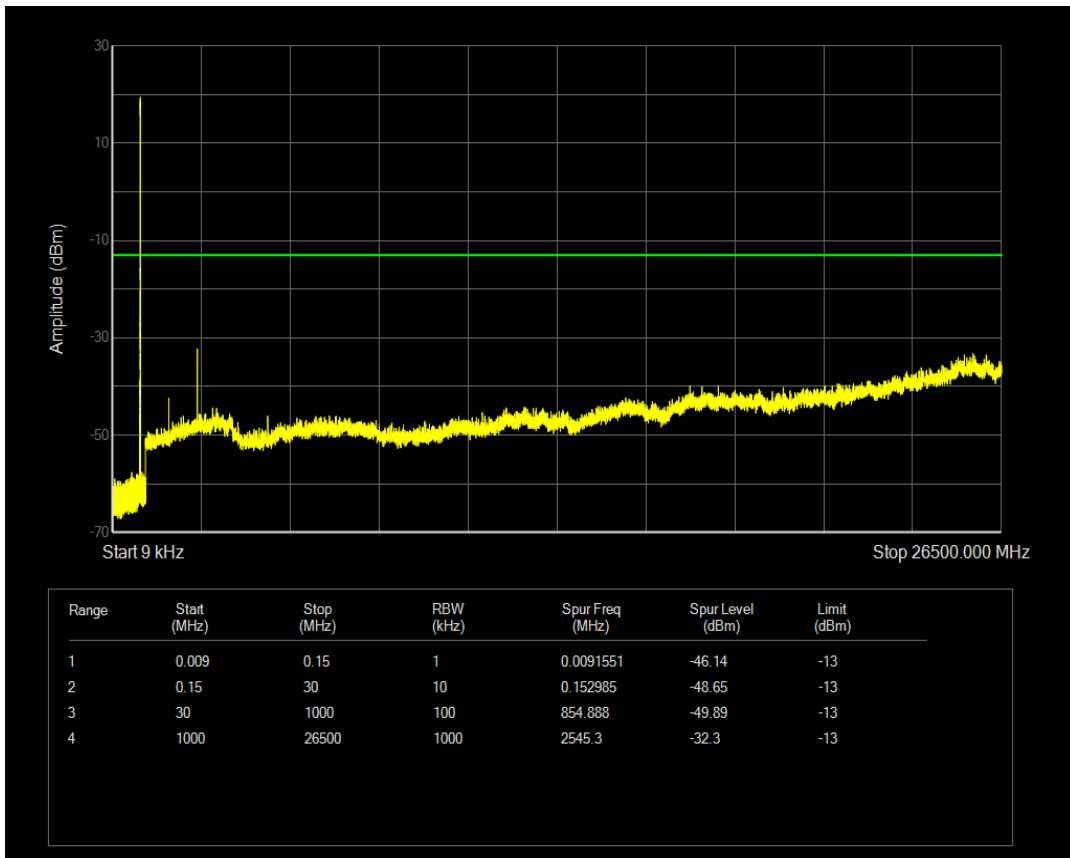

Band5 16QAM BW=1.4MHz Channel=20525 RB Size=1 Position=#0

Band5 16QAM BW=1.4MHz Channel=20525 RB Size=6 Position=#0

Band5 QPSK BW=1.4MHz Channel=20643 RB Size=1 Position=#0

Band5 QPSK BW=1.4MHz Channel=20643 RB Size=6 Position=#0

Band5 16QAM BW=1.4MHz Channel=20643 RB Size=1 Position=#0

Band5 16QAM BW=1.4MHz Channel=20643 RB Size=6 Position=#0

Band5 QPSK BW=3MHz Channel=20415 RB Size=1 Position=#0

Band5 QPSK BW=3MHz Channel=20415 RB Size=15 Position=#0