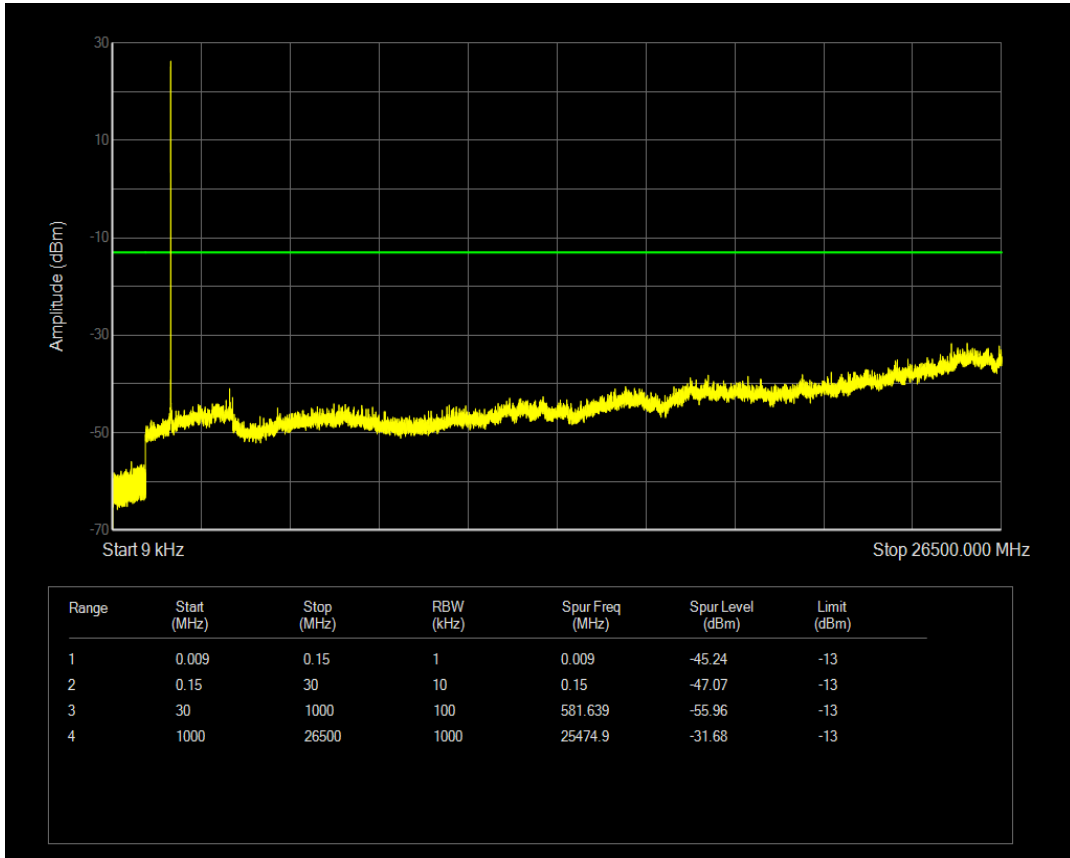

Band4 QPSK BW=1.4MHz Channel=20175 RB Size=6 Position=#0

Band4 16QAM BW=1.4MHz Channel=20175 RB Size=1 Position=#0

Band4 16QAM BW=1.4MHz Channel=20175 RB Size=6 Position=#0

Band4 QPSK BW=1.4MHz Channel=20393 RB Size=1 Position=#0

Band4 QPSK BW=1.4MHz Channel=20393 RB Size=6 Position=#0

Band4 16QAM BW=1.4MHz Channel=20393 RB Size=1 Position=#0

Band4 16QAM BW=1.4MHz Channel=20393 RB Size=6 Position=#0

Band4 QPSK BW=3MHz Channel=19965 RB Size=1 Position=#0