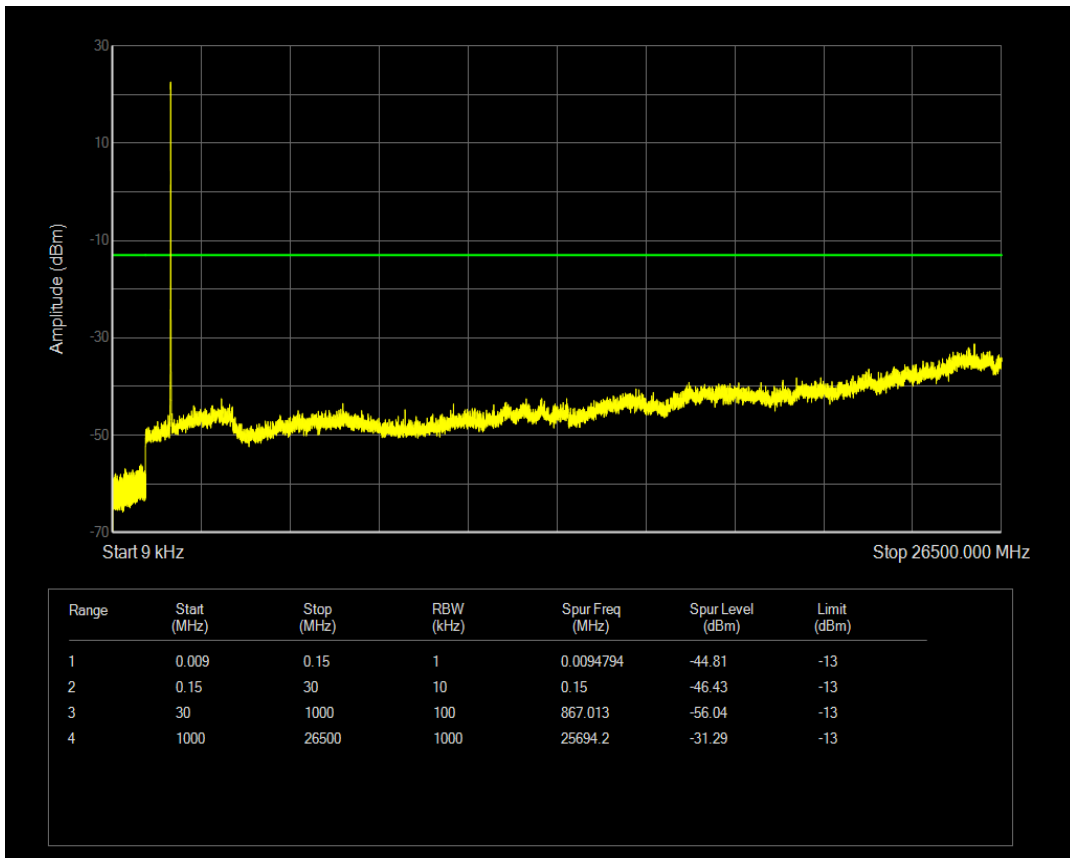

Band4 16QAM BW=5MHz Channel=20375 RB Size=25 Position=#0

Band4 QPSK BW=10MHz Channel=20000 RB Size=1 Position=#0