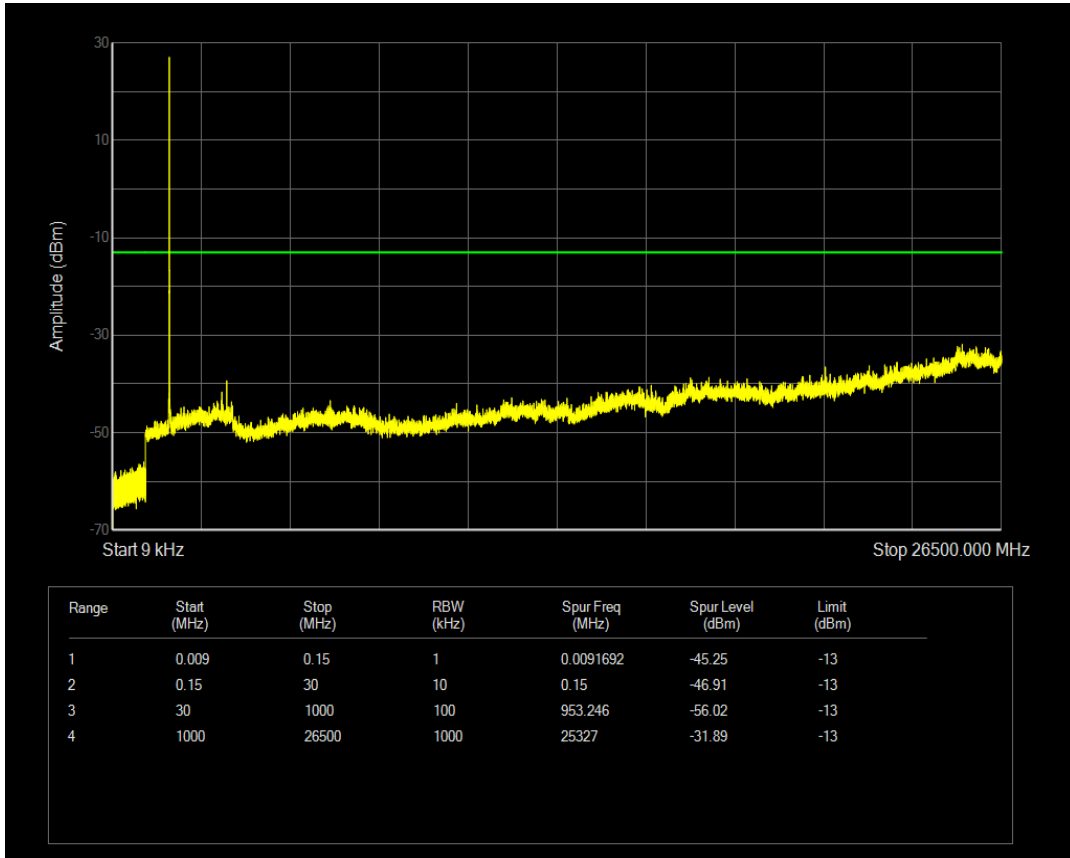

Band4 16QAM BW=3MHz Channel=19965 RB Size=1 Position=#0

Band4 16QAM BW=3MHz Channel=19965 RB Size=15 Position=#0