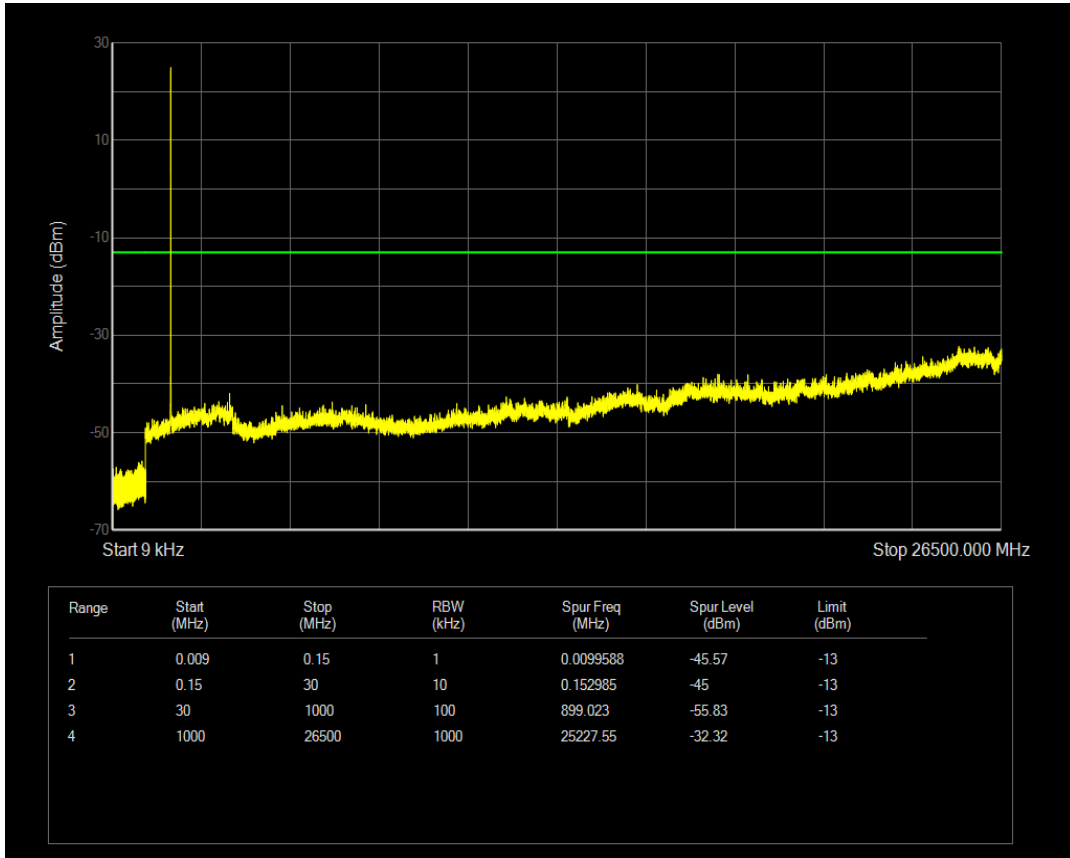

Band4 QPSK BW=1.4MHz Channel=20175 RB Size=6 Position=#0

Band4 16QAM BW=1.4MHz Channel=20175 RB Size=1 Position=#0

Band4 16QAM BW=1.4MHz Channel=20175 RB Size=6 Position=#0

Band4 QPSK BW=1.4MHz Channel=20393 RB Size=1 Position=#0

Band4 QPSK BW=1.4MHz Channel=20393 RB Size=6 Position=#0

Band4 16QAM BW=1.4MHz Channel=20393 RB Size=1 Position=#0

Band4 16QAM BW=1.4MHz Channel=20393 RB Size=6 Position=#0

Band4 QPSK BW=3MHz Channel=19965 RB Size=1 Position=#0