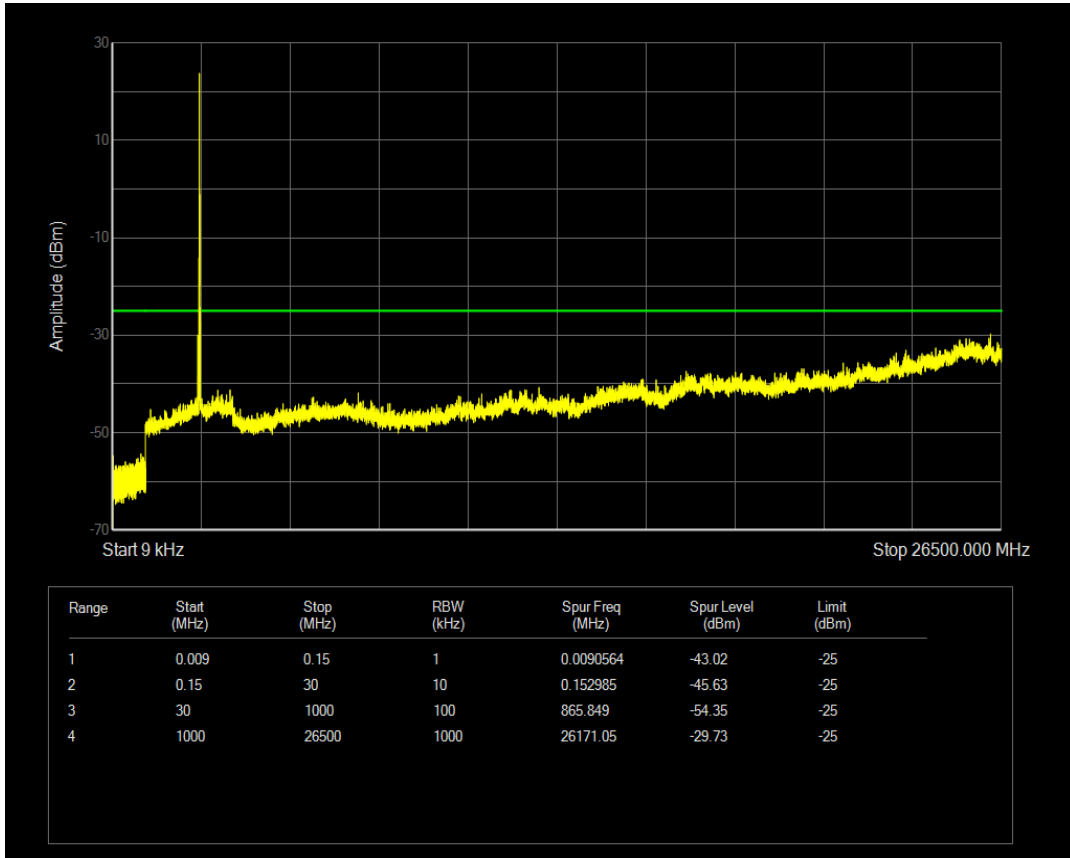

Band38 QPSK BW=15MHz Channel=38000 RB Size=75 Position=#0

Band38 16QAM BW=15MHz Channel=38000 RB Size=1 Position=#0

Band38 16QAM BW=15MHz Channel=38000 RB Size=75 Position=#0

Band38 QPSK BW=15MHz Channel=38175 RB Size=1 Position=#0

Band38 QPSK BW=15MHz Channel=38175 RB Size=75 Position=#0

Band38 16QAM BW=15MHz Channel=38175 RB Size=1 Position=#0

Band38 16QAM BW=15MHz Channel=38175 RB Size=75 Position=#0

Band38 QPSK BW=20MHz Channel=37850 RB Size=1 Position=#0