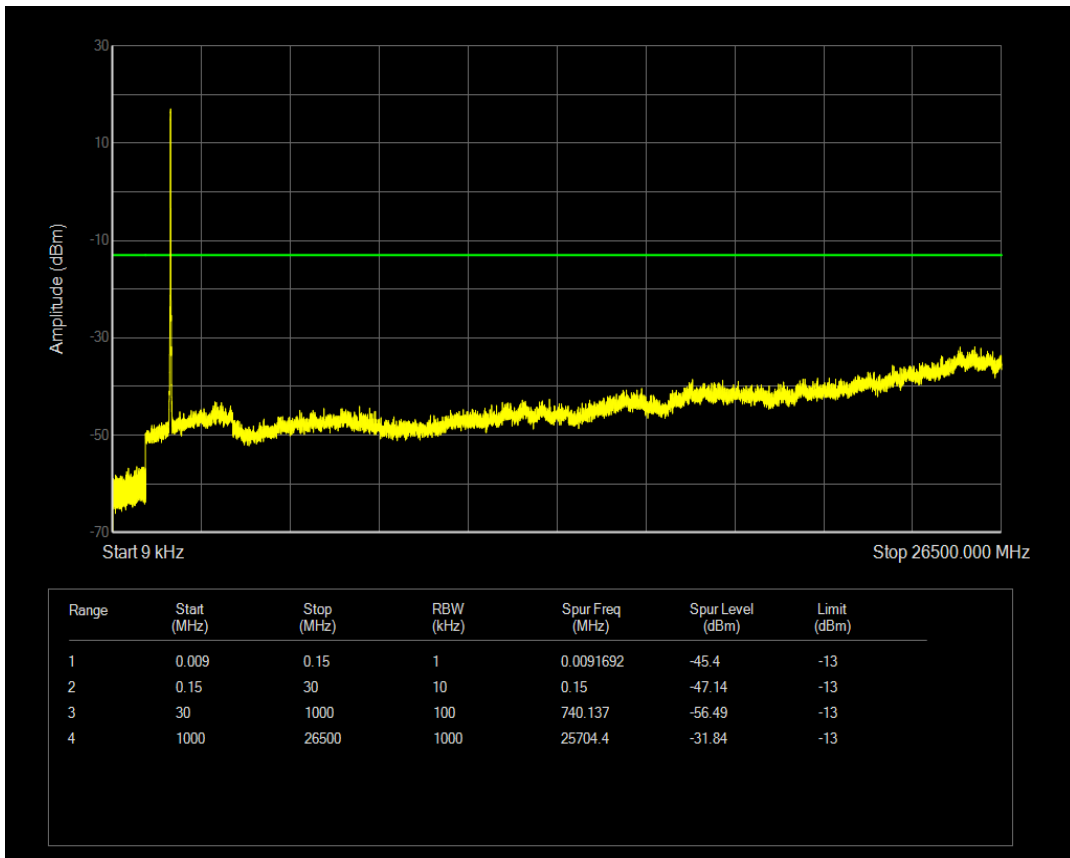

Band4 16QAM BW=15MHz Channel=20325 RB Size=75 Position=#0

Band4 QPSK BW=20MHz Channel=20050 RB Size=1 Position=#0