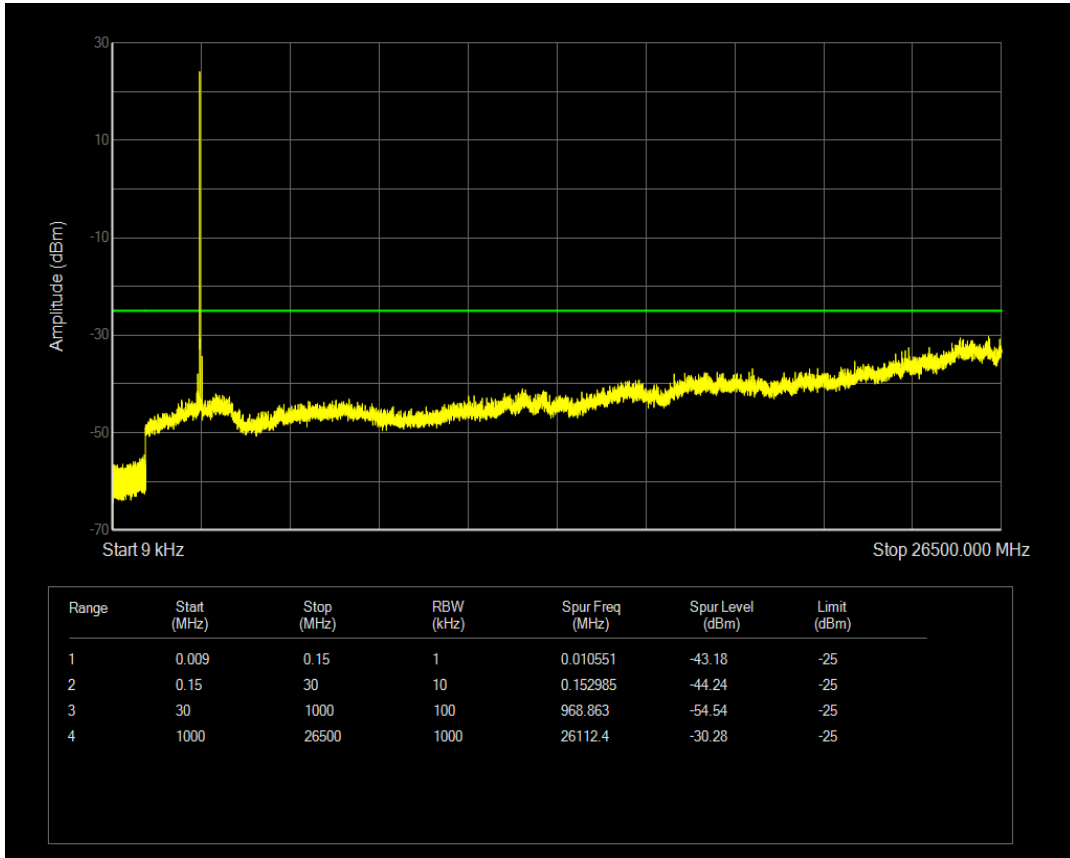

Band38 16QAM BW=5MHz Channel=38225 RB Size=1 Position=#0

Band38 16QAM BW=5MHz Channel=38225 RB Size=25 Position=#0