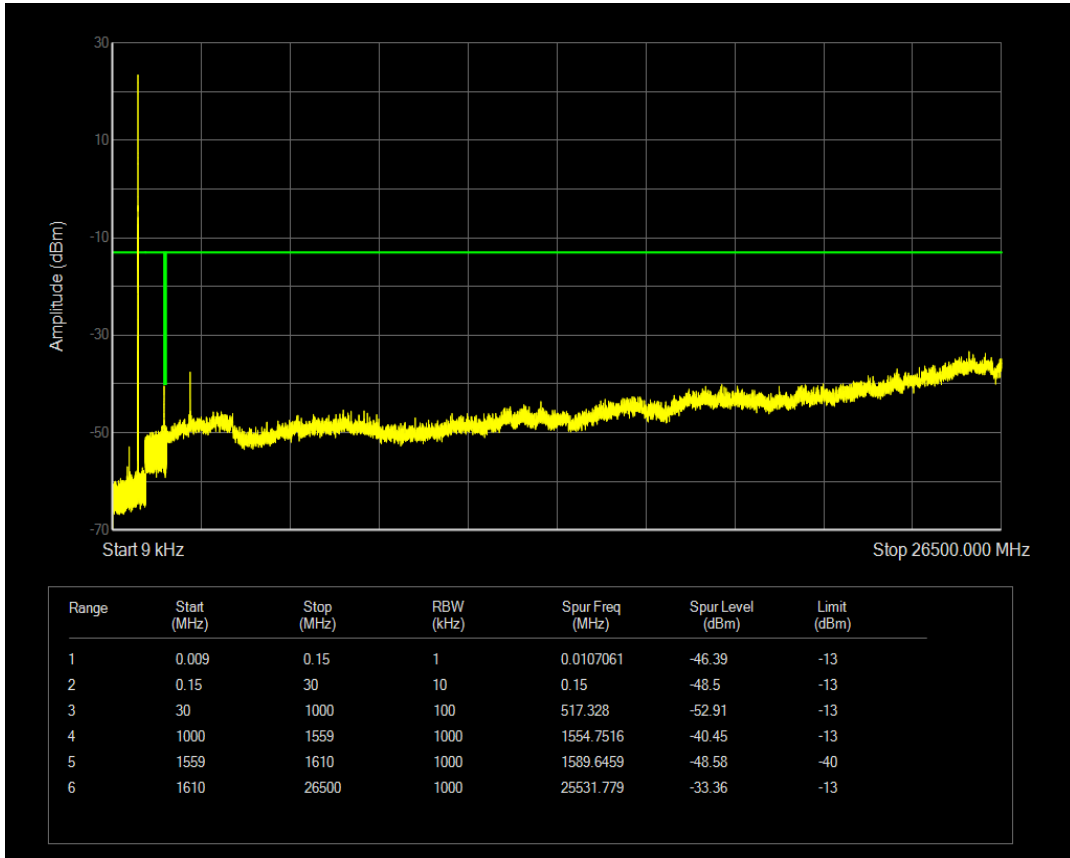

Band13 16QAM BW=5MHz Channel=23205 RB Size=1 Position=#0

Band13 16QAM BW=5MHz Channel=23205 RB Size=25 Position=#0