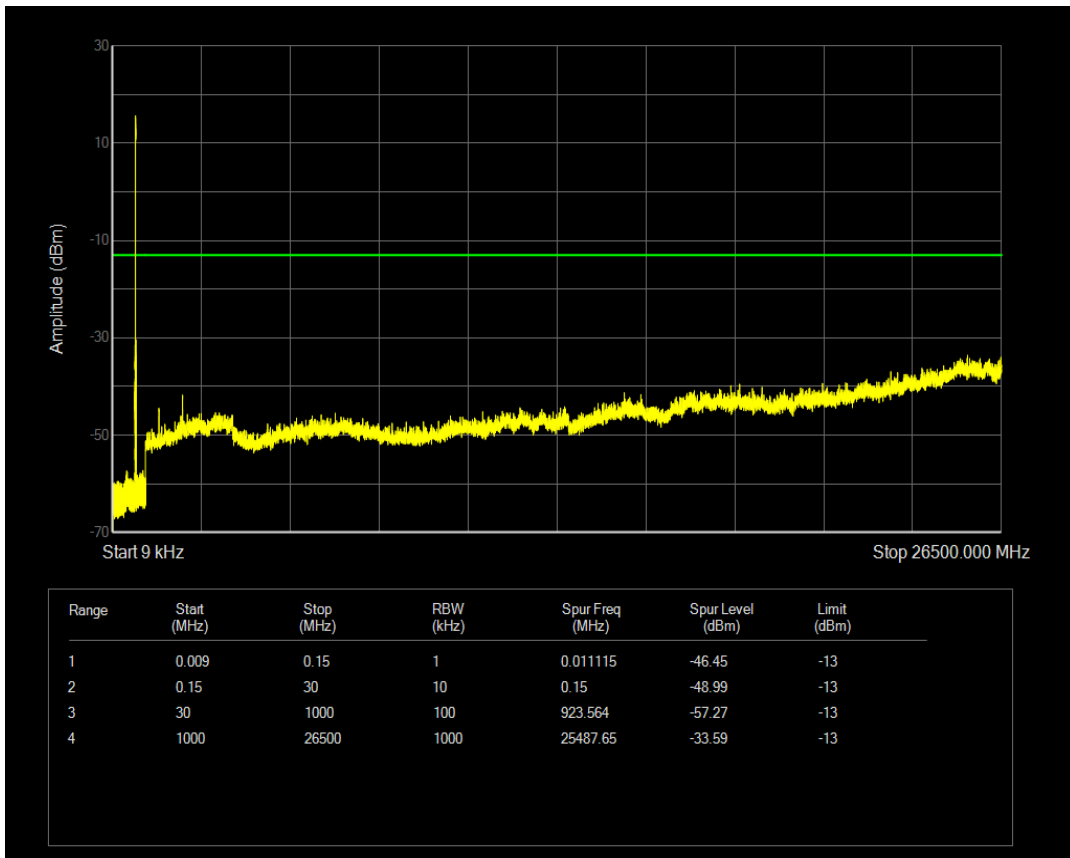

Band12 QPSK BW=5MHz Channel=23035 RB Size=25 Position=#0

Band12 16QAM BW=5MHz Channel=23035 RB Size=1 Position=#0

Band12 16QAM BW=5MHz Channel=23035 RB Size=25 Position=#0

Band12 QPSK BW=5MHz Channel=23095 RB Size=1 Position=#0