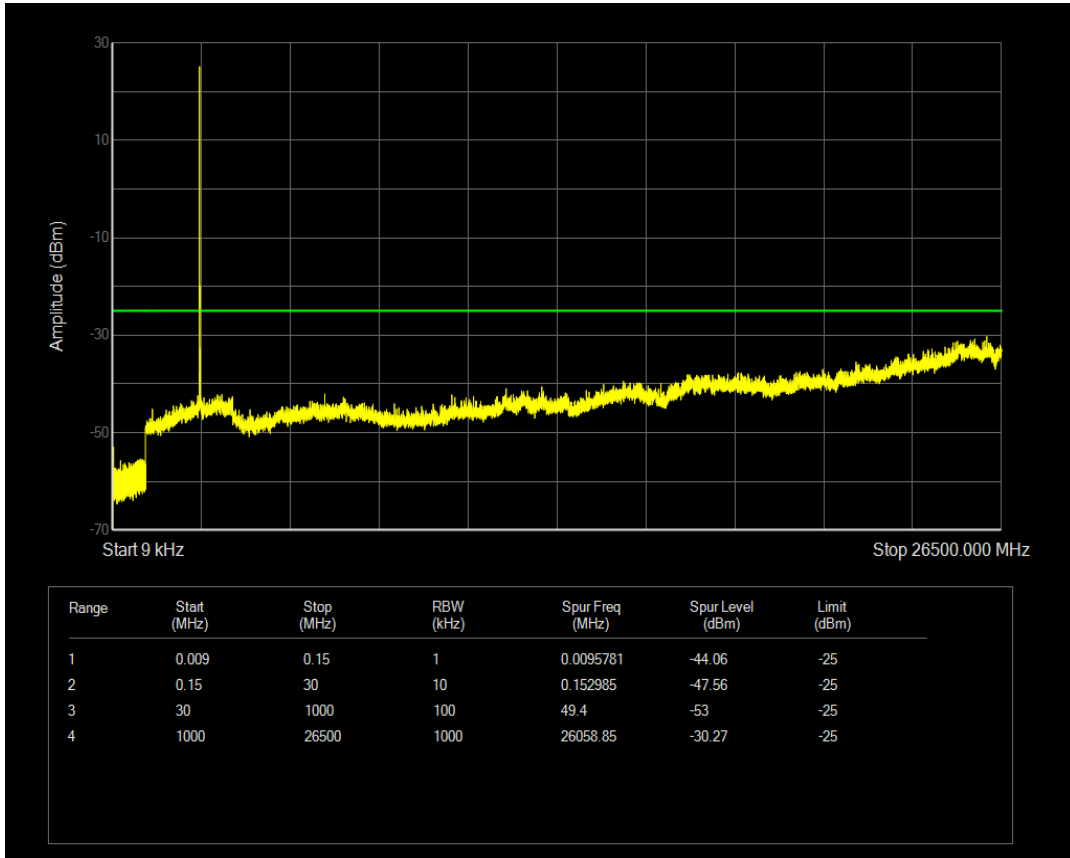

Band38 QPSK BW=10MHz Channel=38000 RB Size=50 Position=#0

Band38 16QAM BW=10MHz Channel=38000 RB Size=1 Position=#0

Band38 16QAM BW=10MHz Channel=38000 RB Size=50 Position=#0

Band38 QPSK BW=10MHz Channel=38200 RB Size=1 Position=#0