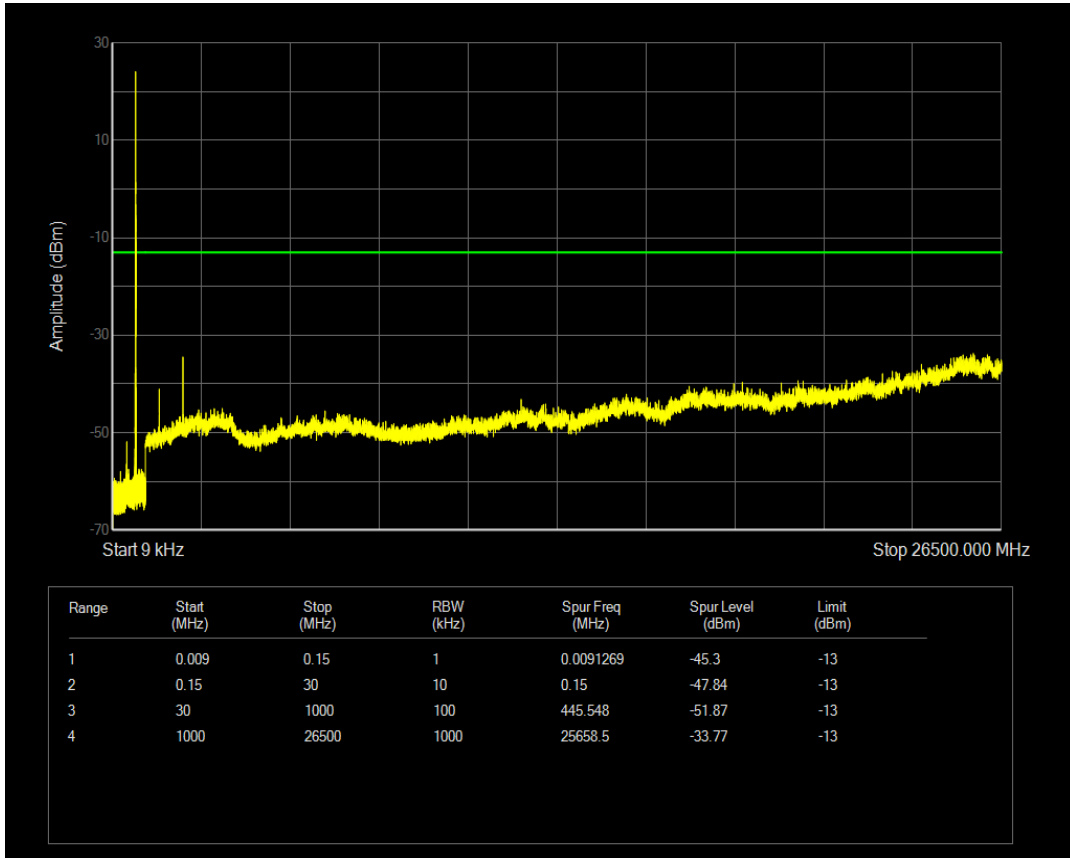

Band17 16QAM BW=10MHz Channel=23790 RB Size=1 Position=#0

Band17 16QAM BW=10MHz Channel=23790 RB Size=50 Position=#0