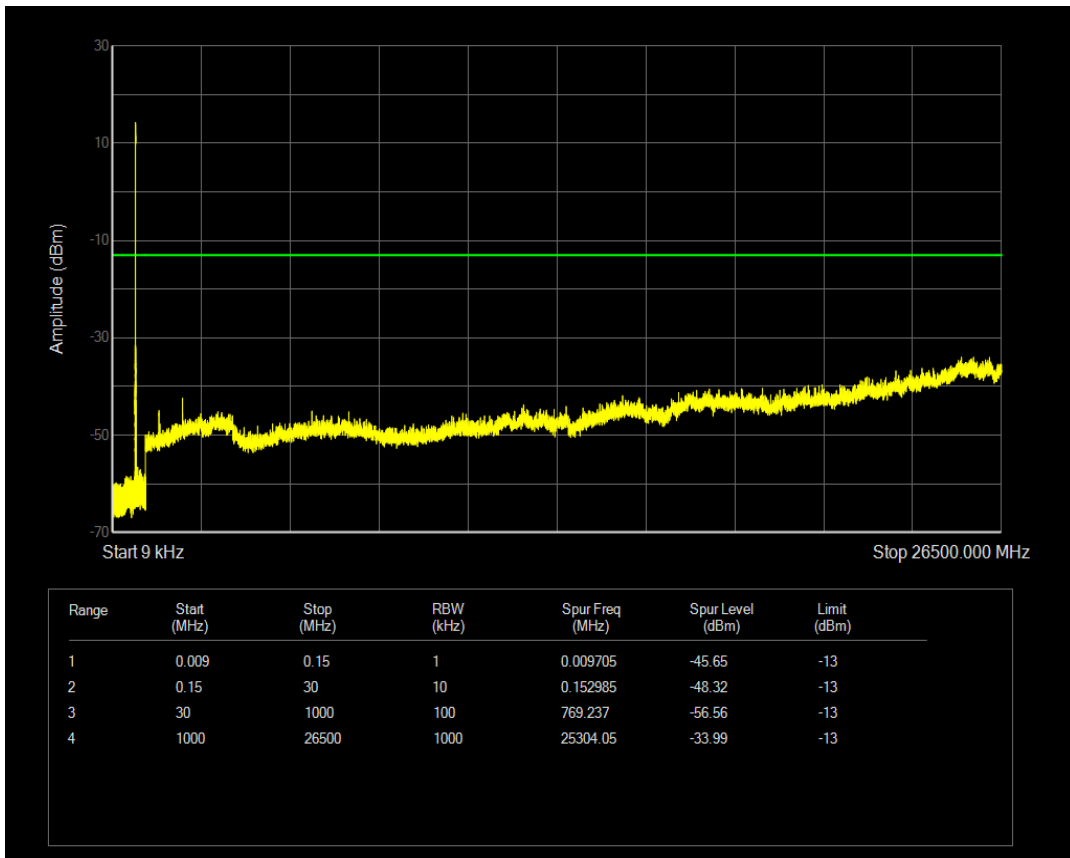

Band12 QPSK BW=5MHz Channel=23035 RB Size=25 Position=#0

Band12 16QAM BW=5MHz Channel=23035 RB Size=1 Position=#0

Band12 16QAM BW=5MHz Channel=23035 RB Size=25 Position=#0

Band12 QPSK BW=5MHz Channel=23095 RB Size=1 Position=#0