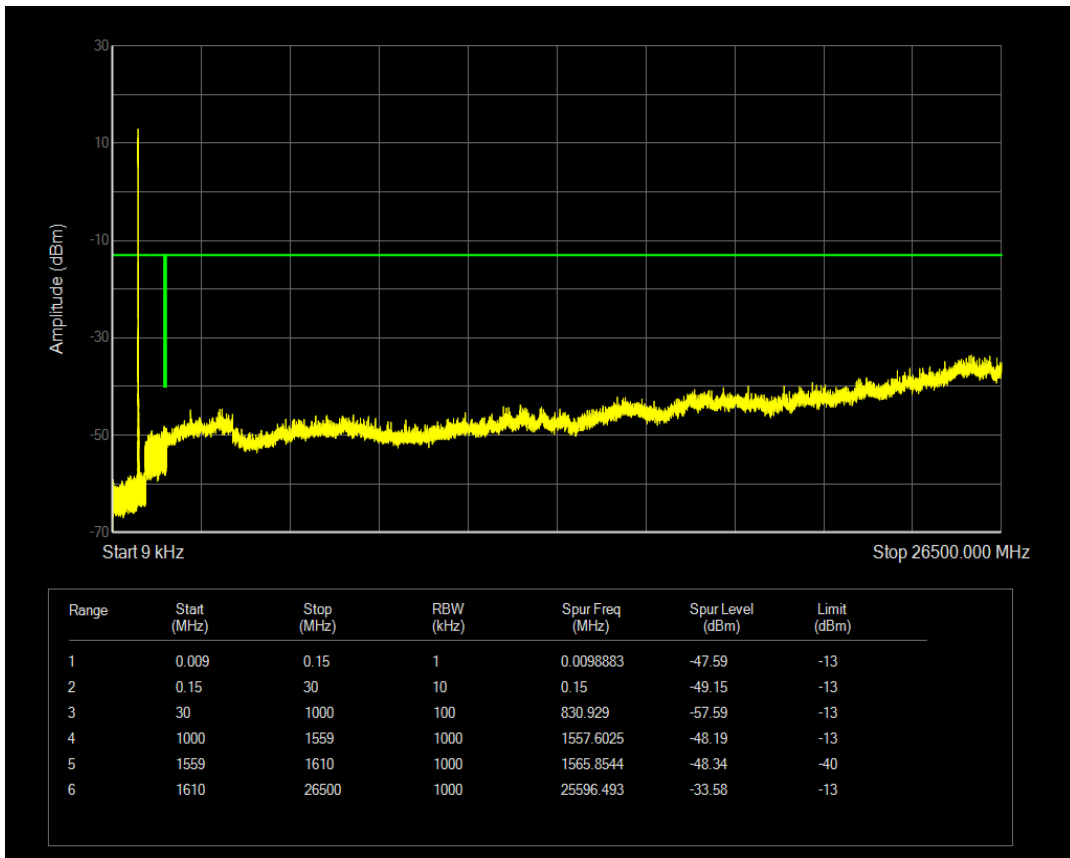

Band13 16QAM BW=10MHz Channel=23230 RB Size=50 Position=#0

Band17 QPSK BW=5MHz Channel=23755 RB Size=1 Position=#0