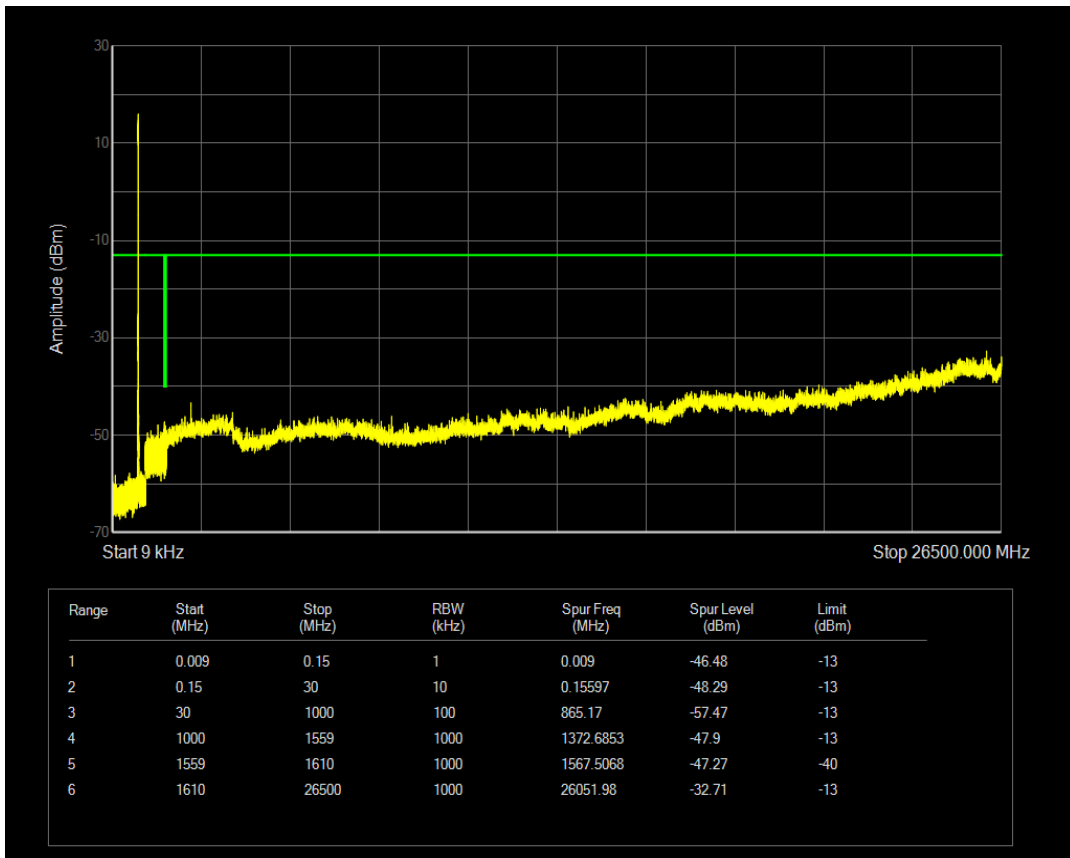

Band13 QPSK BW=5MHz Channel=23255 RB Size=25 Position=#0

Band13 16QAM BW=5MHz Channel=23255 RB Size=1 Position=#0