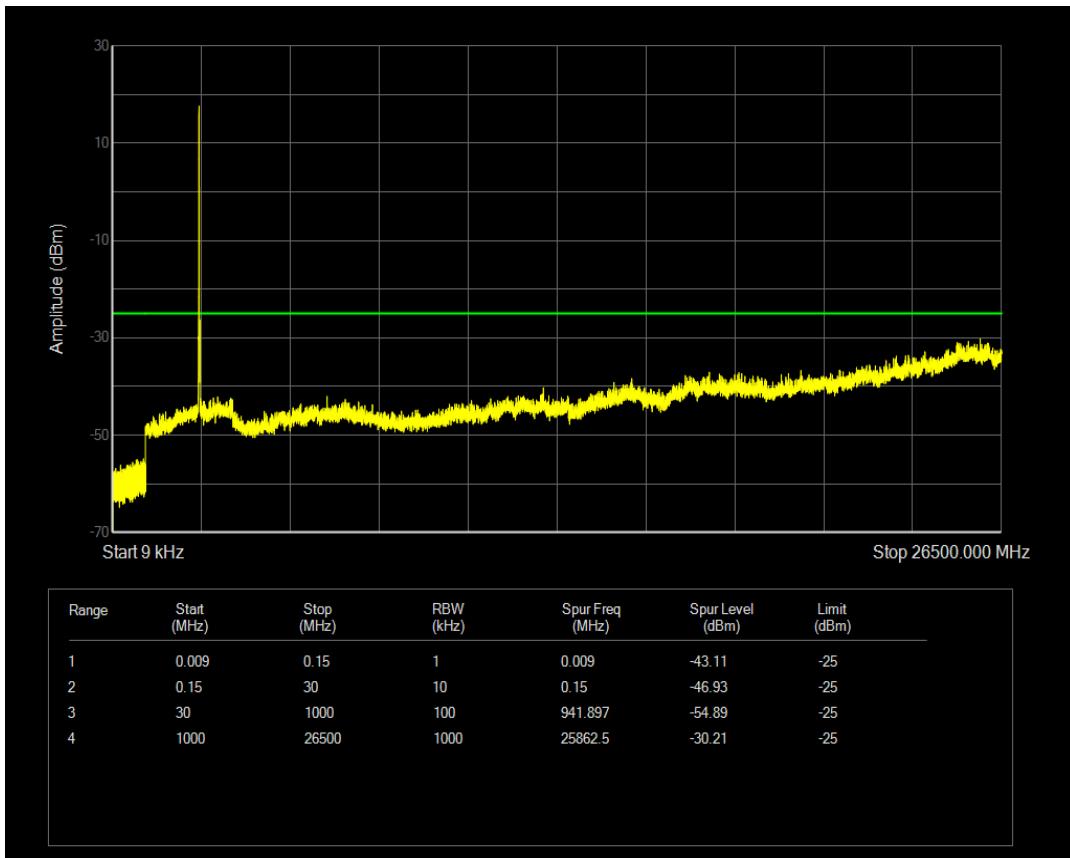

Band38 QPSK BW=10MHz Channel=37800 RB Size=50 Position=#0

Band38 16QAM BW=10MHz Channel=37800 RB Size=1 Position=#0

Band38 16QAM BW=10MHz Channel=37800 RB Size=50 Position=#0

Band38 QPSK BW=10MHz Channel=38000 RB Size=1 Position=#0

Band38 QPSK BW=10MHz Channel=38000 RB Size=50 Position=#0

Band38 16QAM BW=10MHz Channel=38000 RB Size=1 Position=#0

Band38 16QAM BW=10MHz Channel=38000 RB Size=50 Position=#0

Band38 QPSK BW=10MHz Channel=38200 RB Size=1 Position=#0