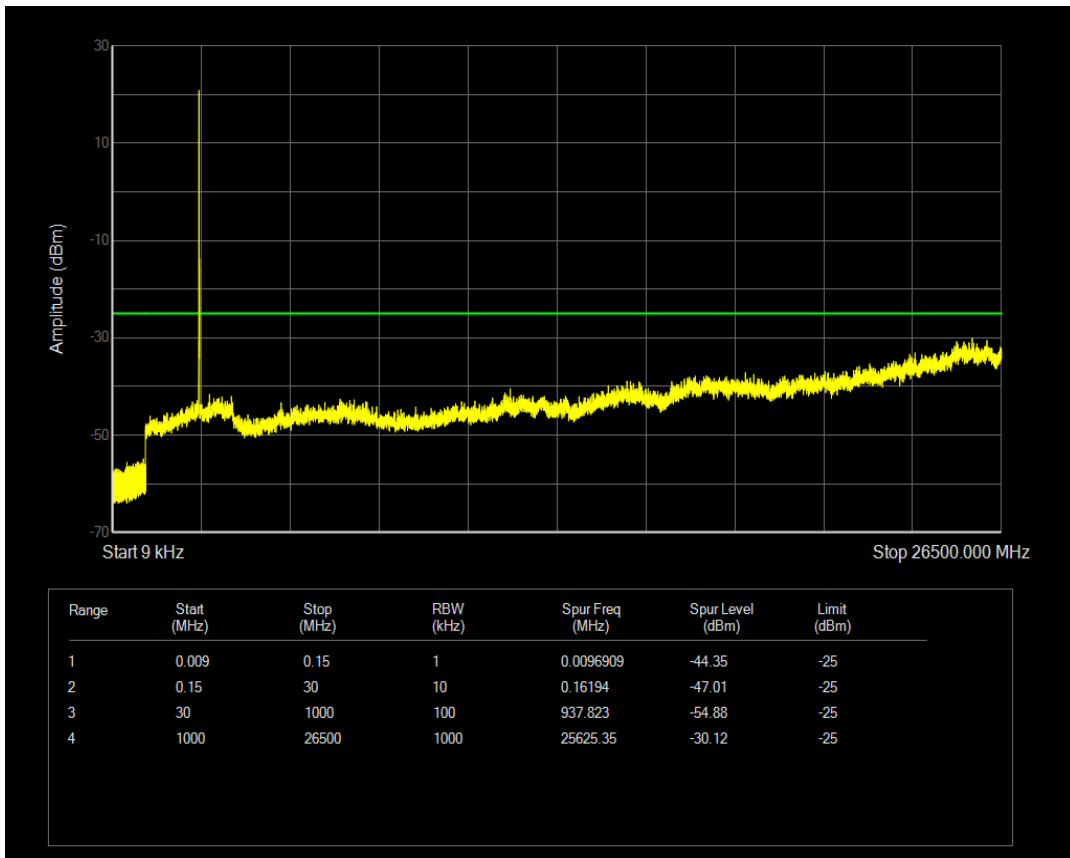

Band2 QPSK BW=20MHz Channel=19100 RB Size=100 Position=#0

Band2 16QAM BW=20MHz Channel=19100 RB Size=1 Position=#0

Band2 16QAM BW=20MHz Channel=19100 RB Size=100 Position=#0

Band38 QPSK BW=5MHz Channel=37775 RB Size=1 Position=#0

Band38 QPSK BW=5MHz Channel=37775 RB Size=25 Position=#0

Band38 16QAM BW=5MHz Channel=37775 RB Size=1 Position=#0

Band38 16QAM BW=5MHz Channel=37775 RB Size=25 Position=#0

Band38 QPSK BW=5MHz Channel=38000 RB Size=1 Position=#0

Band38 QPSK BW=5MHz Channel=38000 RB Size=25 Position=#0

Band38 16QAM BW=5MHz Channel=38000 RB Size=1 Position=#0

Band38 16QAM BW=5MHz Channel=38000 RB Size=25 Position=#0

Band38 QPSK BW=5MHz Channel=38225 RB Size=1 Position=#0