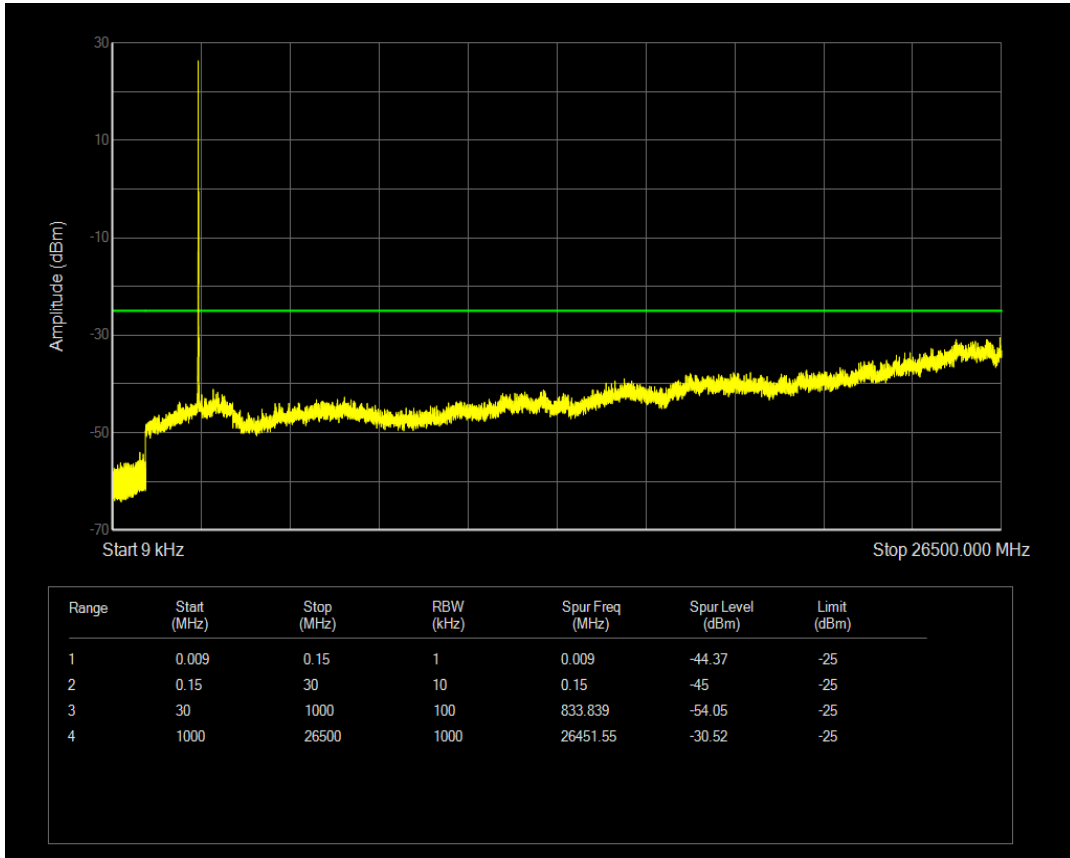

Band38 QPSK BW=5MHz Channel=38225 RB Size=25 Position=#0

Band38 16QAM BW=5MHz Channel=38225 RB Size=1 Position=#0

Band38 16QAM BW=5MHz Channel=38225 RB Size=25 Position=#0

Band38 QPSK BW=10MHz Channel=37800 RB Size=1 Position=#0

Band38 QPSK BW=10MHz Channel=37800 RB Size=50 Position=#0

Band38 16QAM BW=10MHz Channel=37800 RB Size=1 Position=#0

Band38 16QAM BW=10MHz Channel=37800 RB Size=50 Position=#0

Band38 QPSK BW=10MHz Channel=38000 RB Size=1 Position=#0