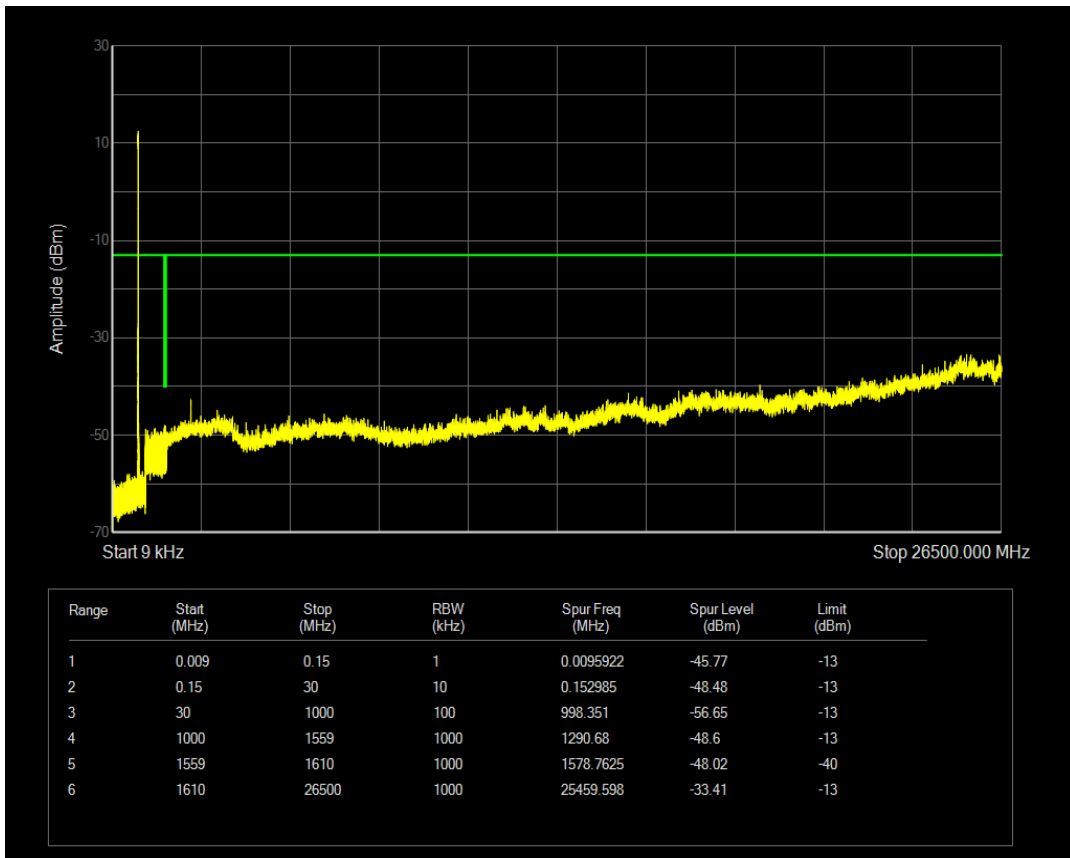

Band13 16QAM BW=5MHz Channel=23255 RB Size=25 Position=#0

Band13 QPSK BW=10MHz Channel=23230 RB Size=1 Position=#0