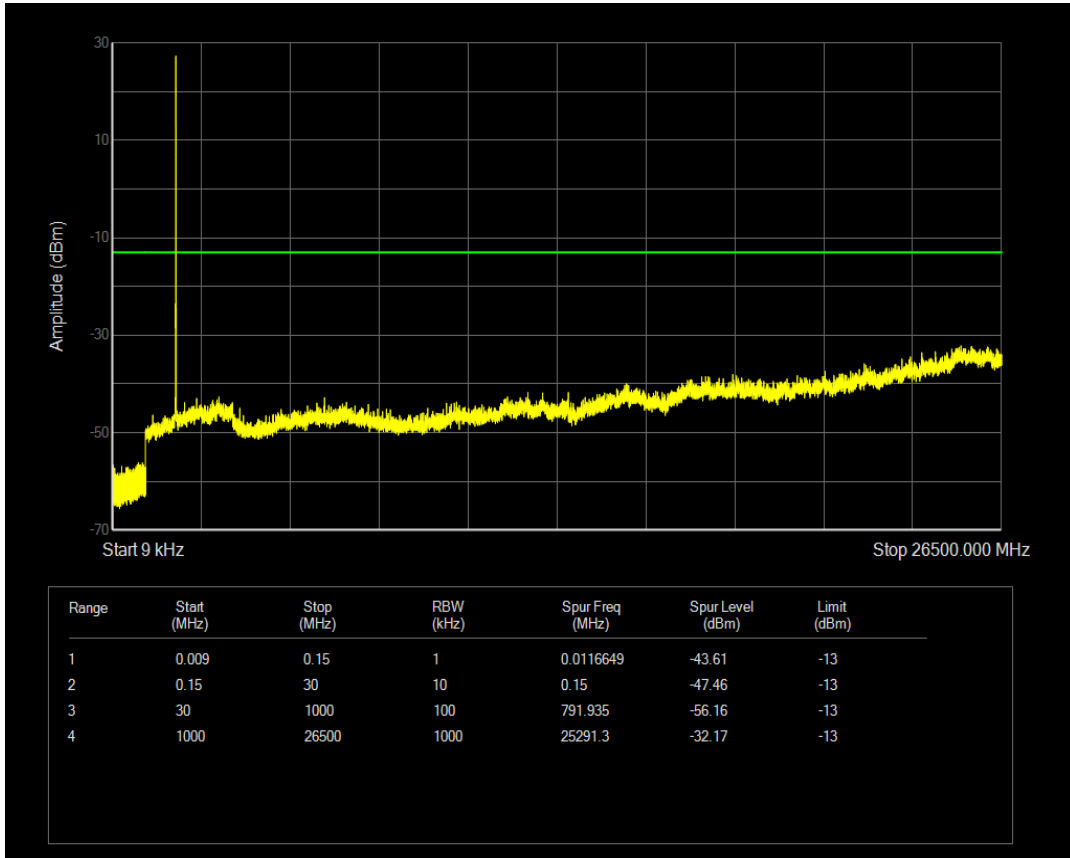

Band2 16QAM BW=5MHz Channel=19175 RB Size=1 Position=#0

Band2 16QAM BW=5MHz Channel=19175 RB Size=25 Position=#0