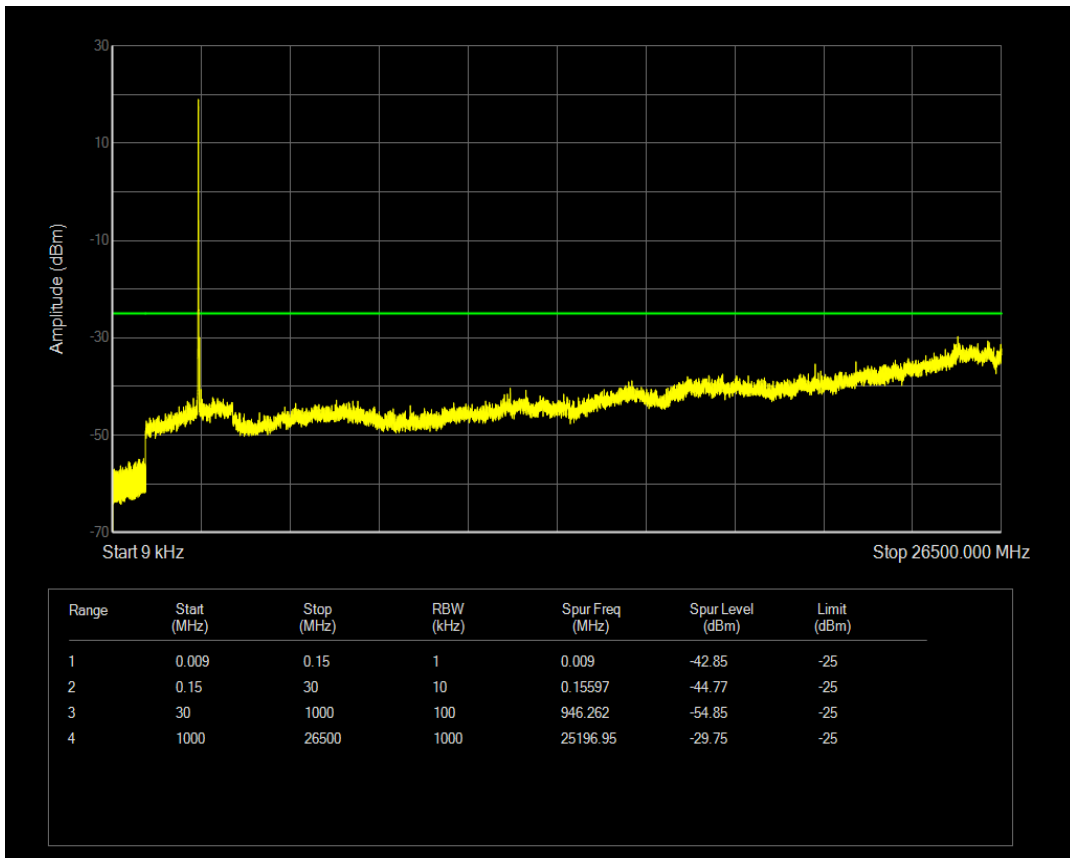

Band38 QPSK BW=5MHz Channel=38225 RB Size=25 Position=#0

Band38 16QAM BW=5MHz Channel=38225 RB Size=1 Position=#0

Band38 16QAM BW=5MHz Channel=38225 RB Size=25 Position=#0

Band38 QPSK BW=10MHz Channel=37800 RB Size=1 Position=#0

Band38 QPSK BW=10MHz Channel=37800 RB Size=50 Position=#0

Band38 16QAM BW=10MHz Channel=37800 RB Size=1 Position=#0

Band38 16QAM BW=10MHz Channel=37800 RB Size=50 Position=#0

Band38 QPSK BW=10MHz Channel=38000 RB Size=1 Position=#0