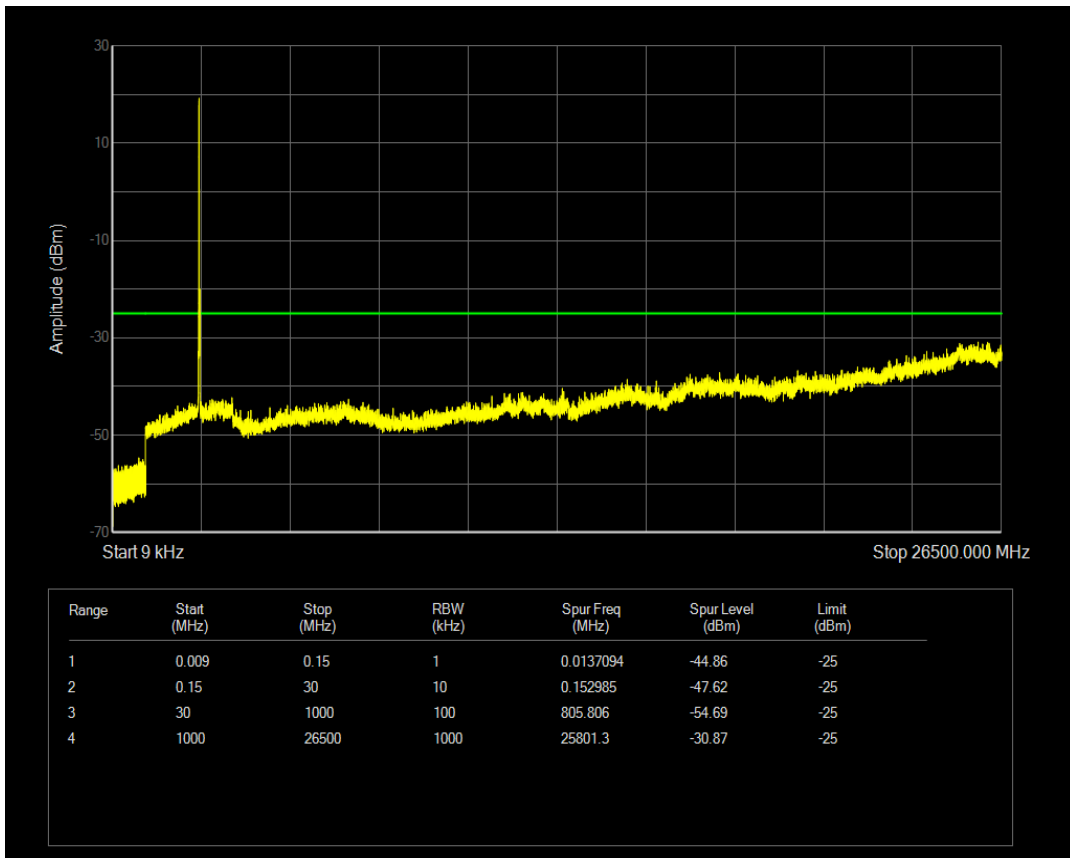

Band38 QPSK BW=10MHz Channel=38000 RB Size=50 Position=#0

Band38 16QAM BW=10MHz Channel=38000 RB Size=1 Position=#0