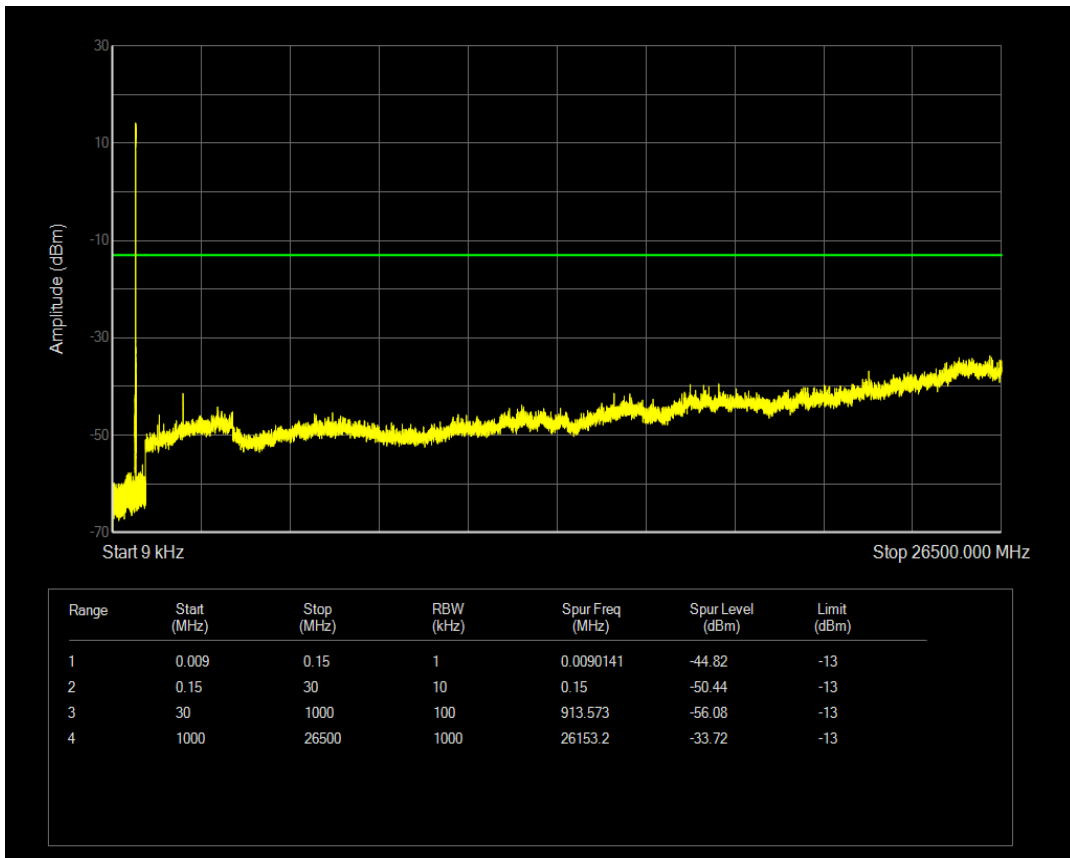

Band17 QPSK BW=5MHz Channel=23755 RB Size=25 Position=#0

Band17 16QAM BW=5MHz Channel=23755 RB Size=1 Position=#0