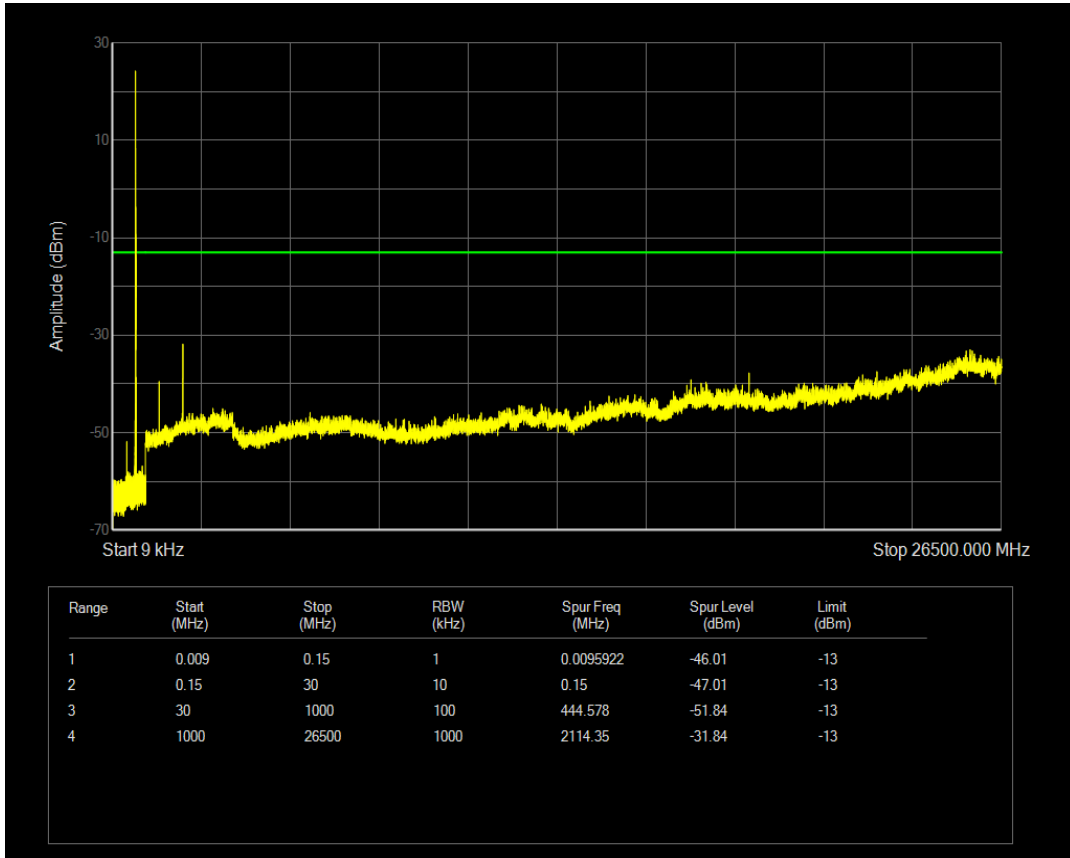

Band17 QPSK BW=5MHz Channel=23825 RB Size=25 Position=#0

Band17 16QAM BW=5MHz Channel=23825 RB Size=1 Position=#0

Band17 16QAM BW=5MHz Channel=23825 RB Size=25 Position=#0

Band17 QPSK BW=10MHz Channel=23780 RB Size=1 Position=#0