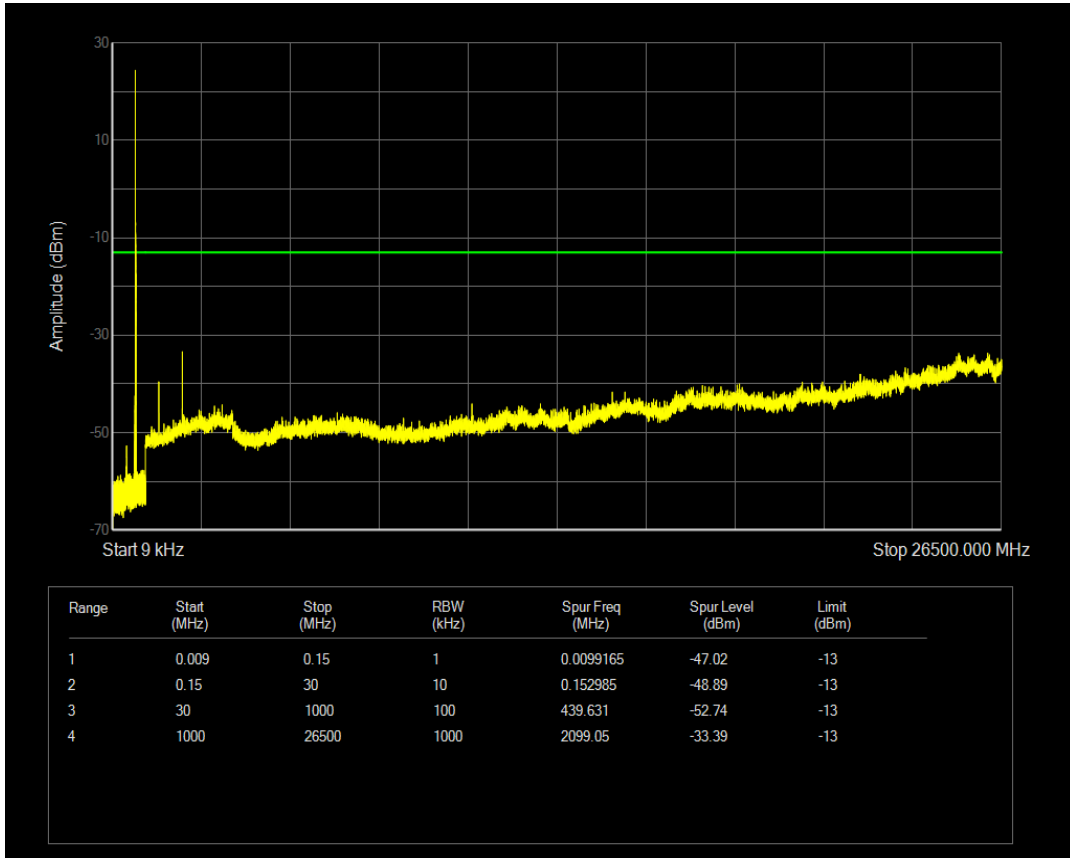

Band12 QPSK BW=5MHz Channel=23155 RB Size=25 Position=#0

Band12 16QAM BW=5MHz Channel=23155 RB Size=1 Position=#0

Band12 16QAM BW=5MHz Channel=23155 RB Size=25 Position=#0

Band12 QPSK BW=10MHz Channel=23060 RB Size=1 Position=#0

Band12 QPSK BW=10MHz Channel=23060 RB Size=50 Position=#0

Band12 16QAM BW=10MHz Channel=23060 RB Size=1 Position=#0

Band12 16QAM BW=10MHz Channel=23060 RB Size=50 Position=#0

Band12 QPSK BW=10MHz Channel=23095 RB Size=1 Position=#0