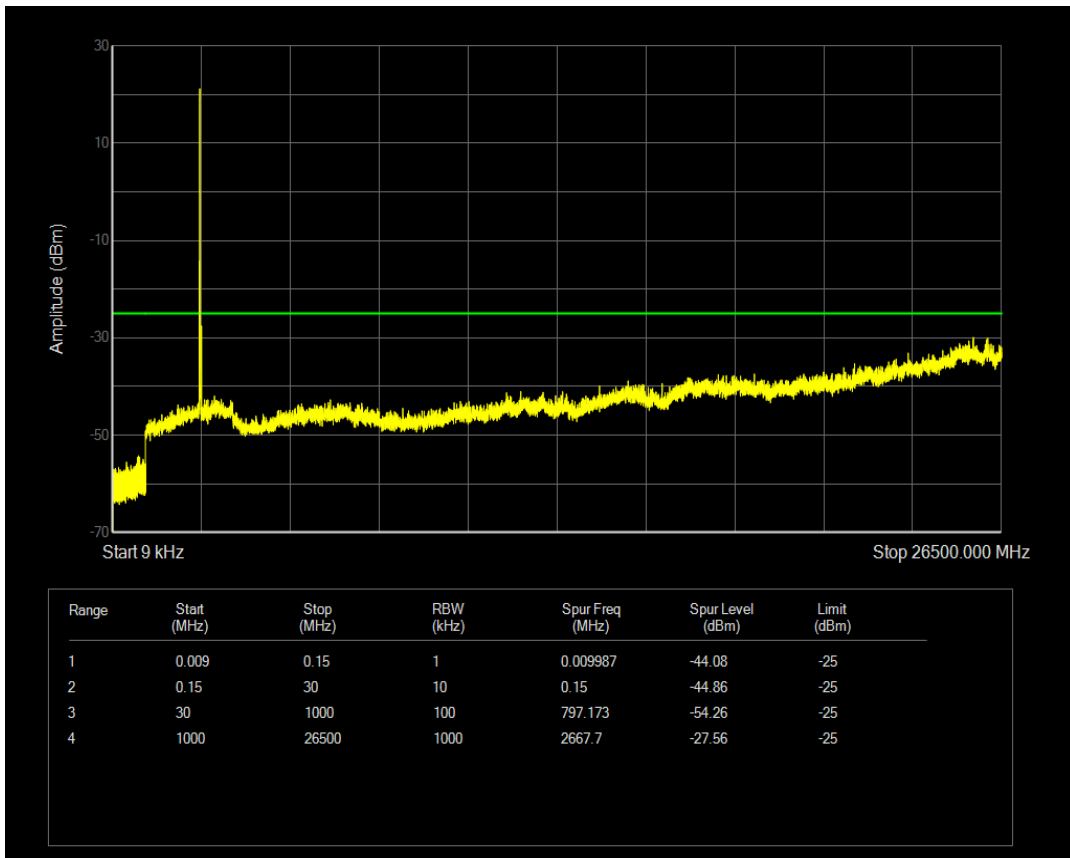

Band38 QPSK BW=5MHz Channel=38225 RB Size=25 Position=#0

Band38 16QAM BW=5MHz Channel=38225 RB Size=1 Position=#0