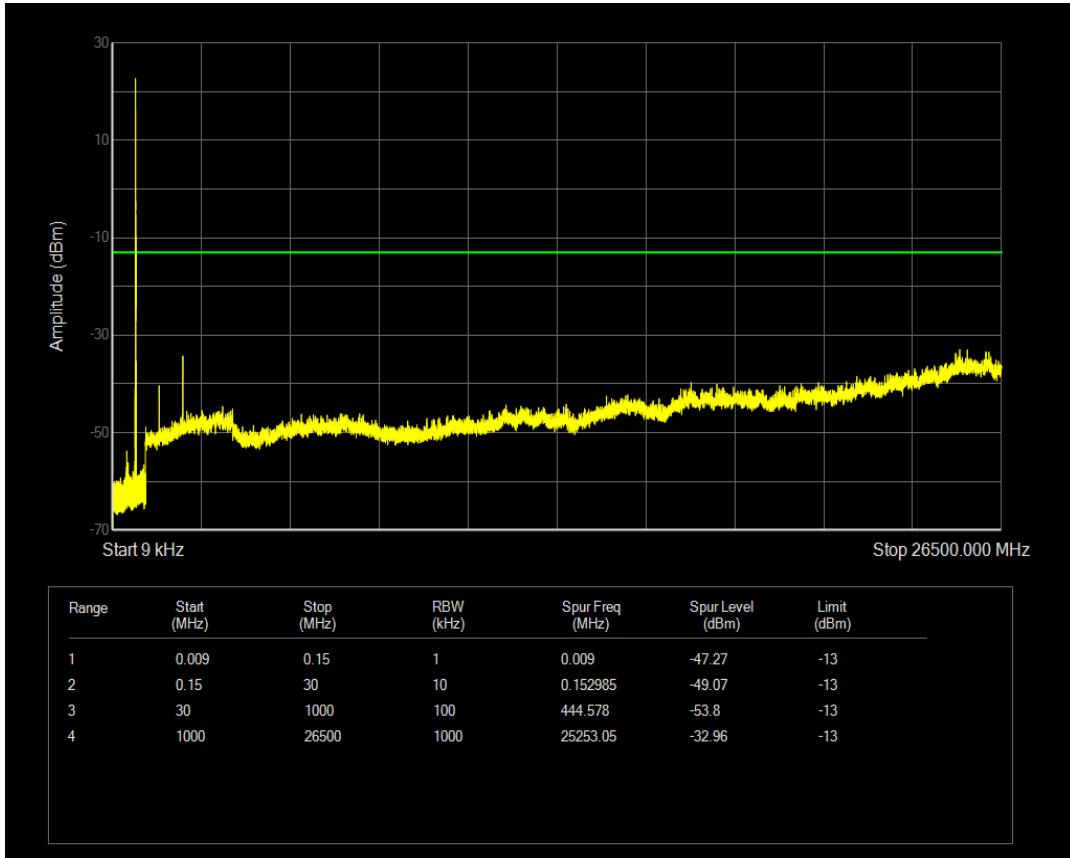

Band17 16QAM BW=10MHz Channel=23780 RB Size=1 Position=#0

Band17 16QAM BW=10MHz Channel=23780 RB Size=50 Position=#0