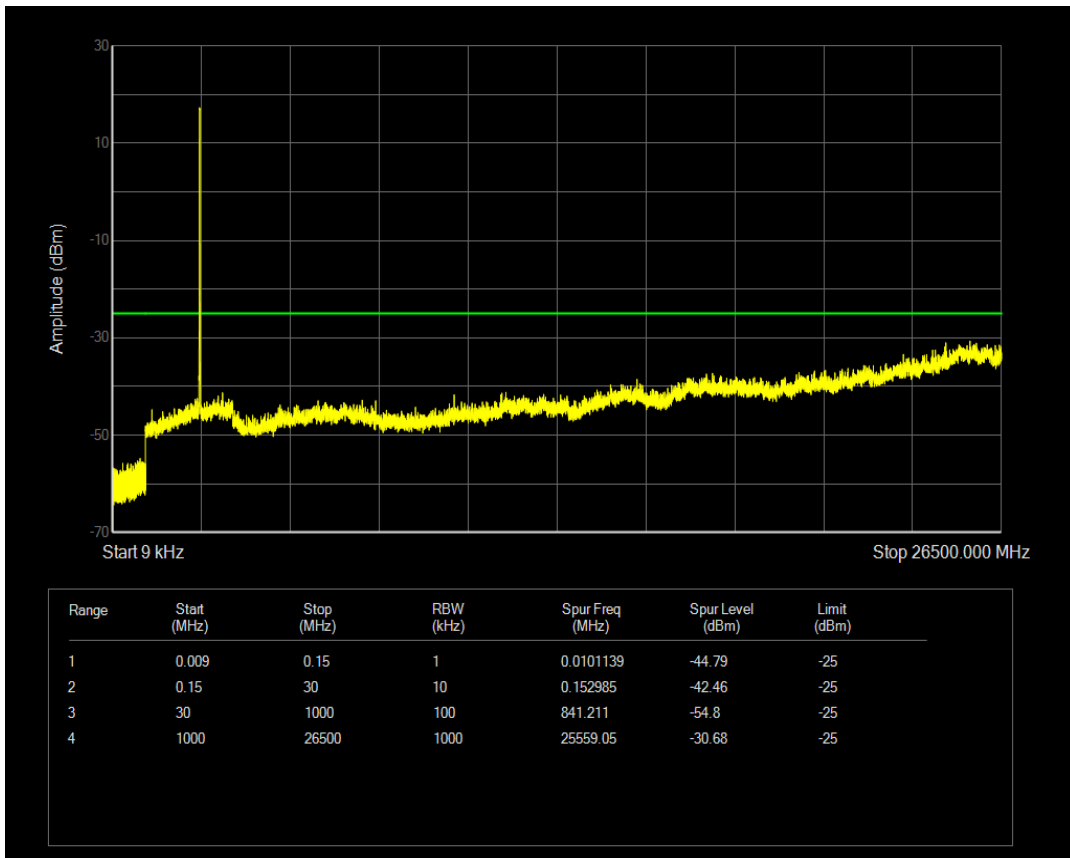

Band38 16QAM BW=10MHz Channel=38200 RB Size=50 Position=#0

Band38 QPSK BW=15MHz Channel=37825 RB Size=1 Position=#0