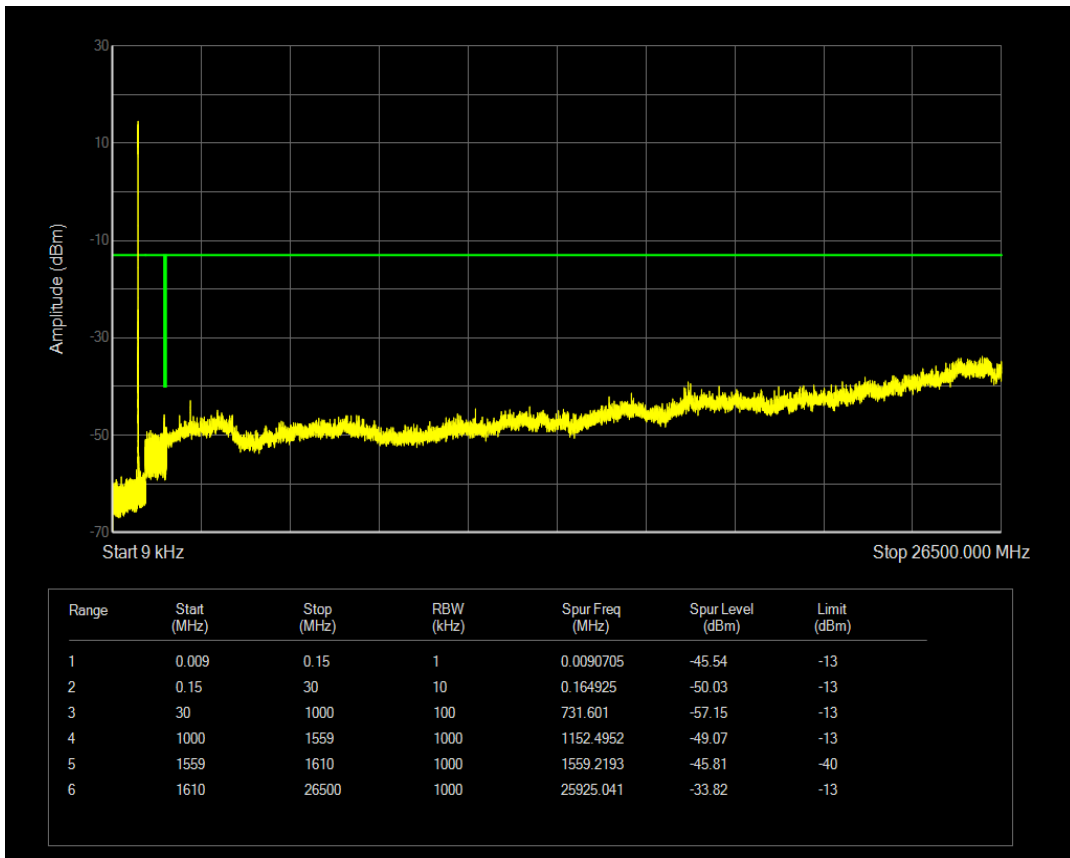

Band13 16QAM BW=5MHz Channel=23205 RB Size=25 Position=#0

Band13 QPSK BW=5MHz Channel=23230 RB Size=1 Position=#0