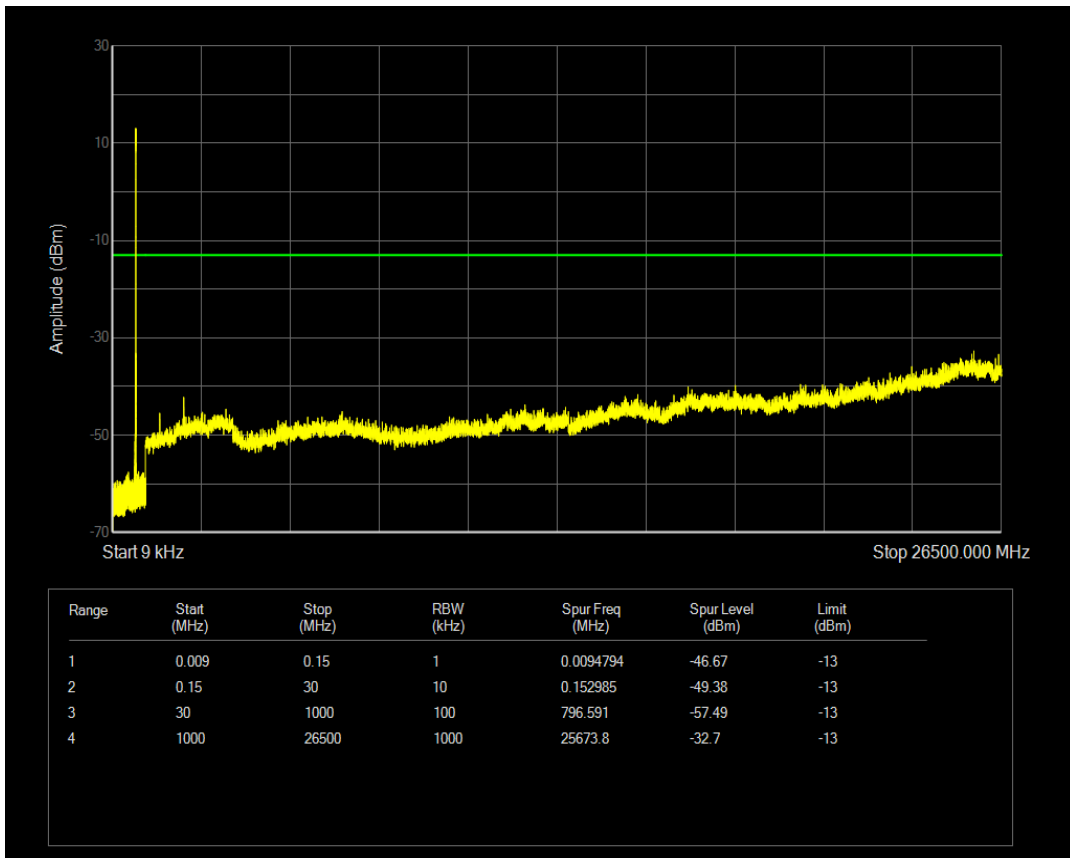

Band12 16QAM BW=5MHz Channel=23155 RB Size=25 Position=#0

Band12 QPSK BW=10MHz Channel=23060 RB Size=1 Position=#0