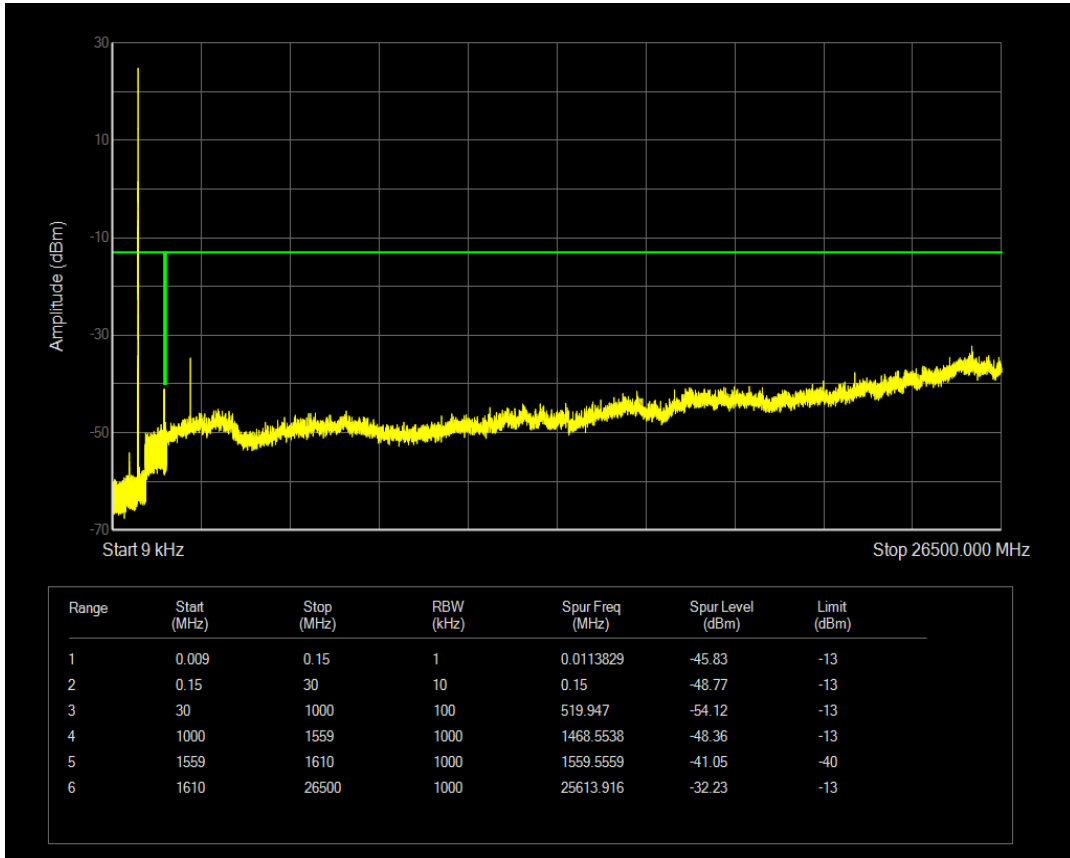

Band13 QPSK BW=5MHz Channel=23205 RB Size=25 Position=#0

Band13 16QAM BW=5MHz Channel=23205 RB Size=1 Position=#0

Band13 16QAM BW=5MHz Channel=23205 RB Size=25 Position=#0

Band13 QPSK BW=5MHz Channel=23230 RB Size=1 Position=#0