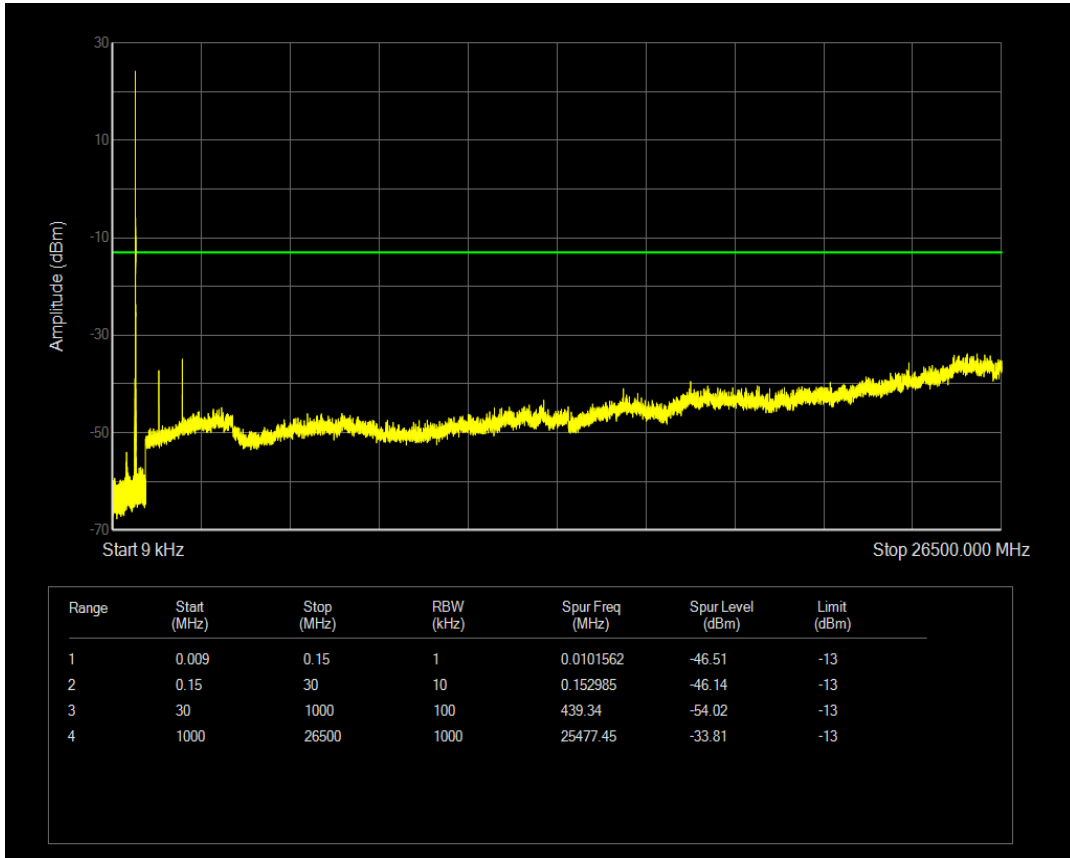

Band12 QPSK BW=5MHz Channel=23035 RB Size=25 Position=#0

Band12 16QAM BW=5MHz Channel=23035 RB Size=1 Position=#0

Band12 16QAM BW=5MHz Channel=23035 RB Size=25 Position=#0

Band12 QPSK BW=5MHz Channel=23095 RB Size=1 Position=#0