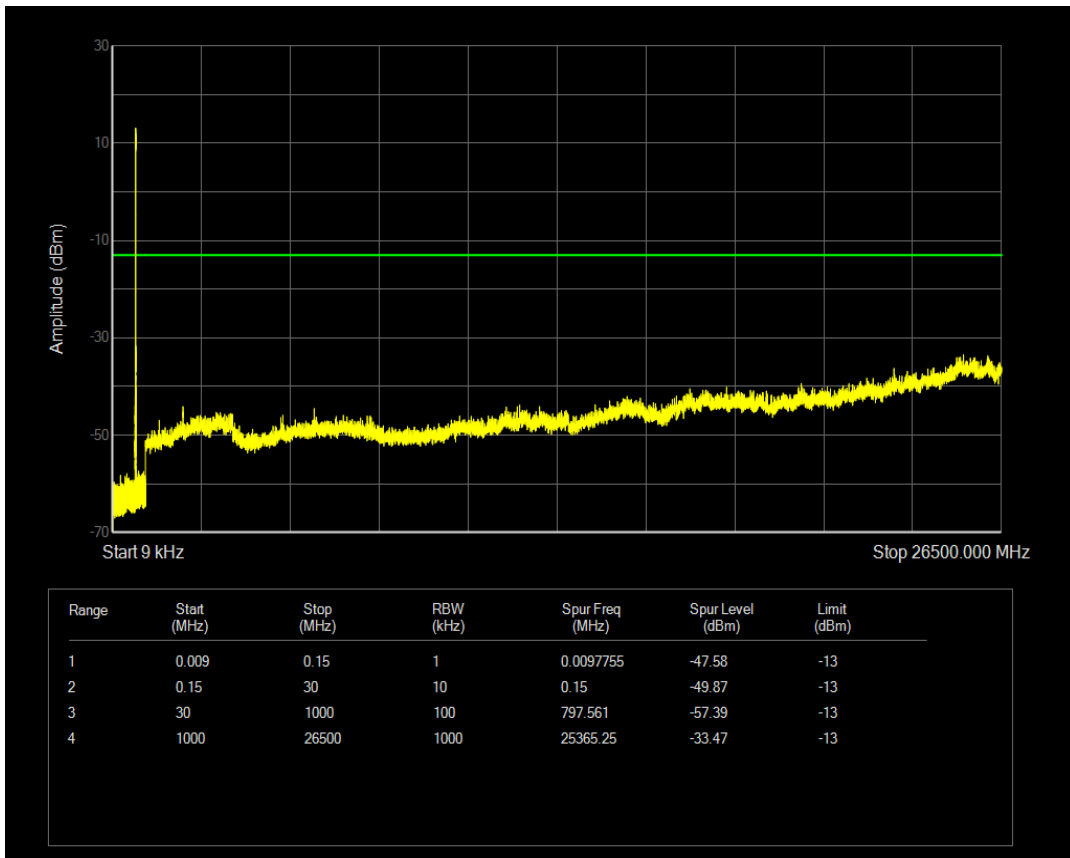

Band17 16QAM BW=5MHz Channel=23755 RB Size=25 Position=#0

Band17 QPSK BW=5MHz Channel=23790 RB Size=1 Position=#0