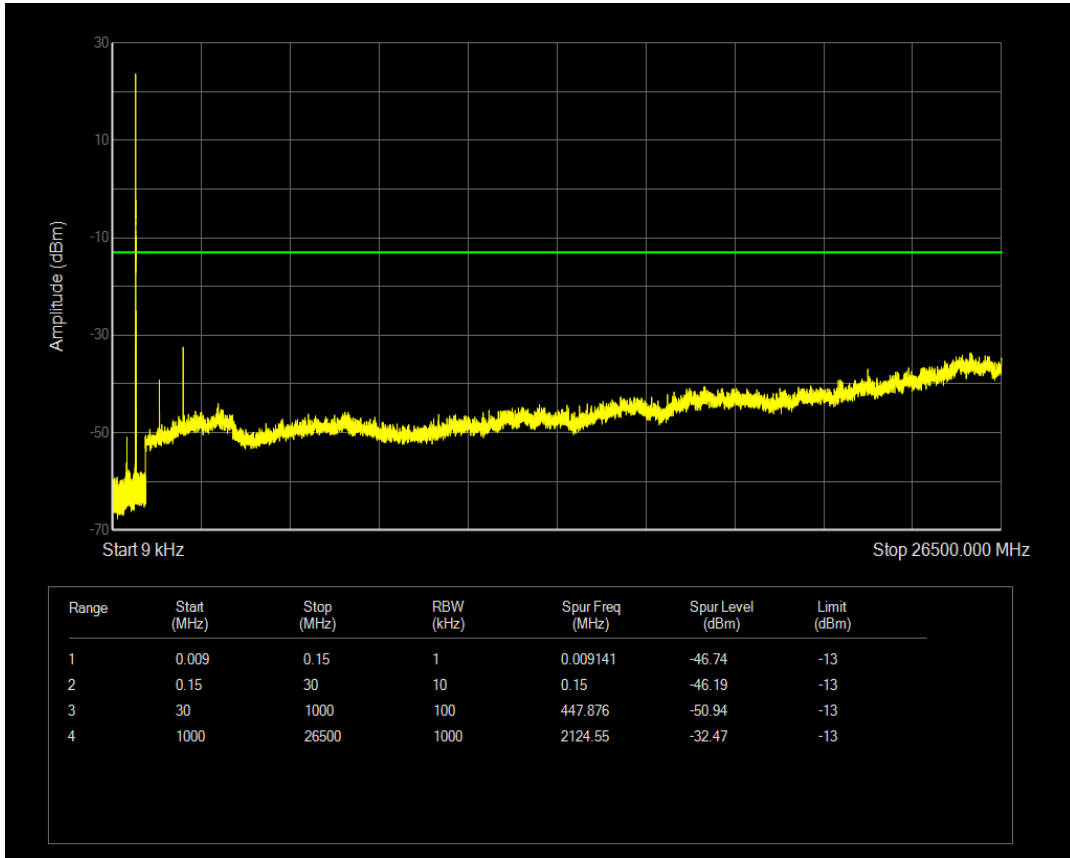

Band17 QPSK BW=5MHz Channel=23755 RB Size=25 Position=#0

Band17 16QAM BW=5MHz Channel=23755 RB Size=1 Position=#0

Band17 16QAM BW=5MHz Channel=23755 RB Size=25 Position=#0

Band17 QPSK BW=5MHz Channel=23790 RB Size=1 Position=#0