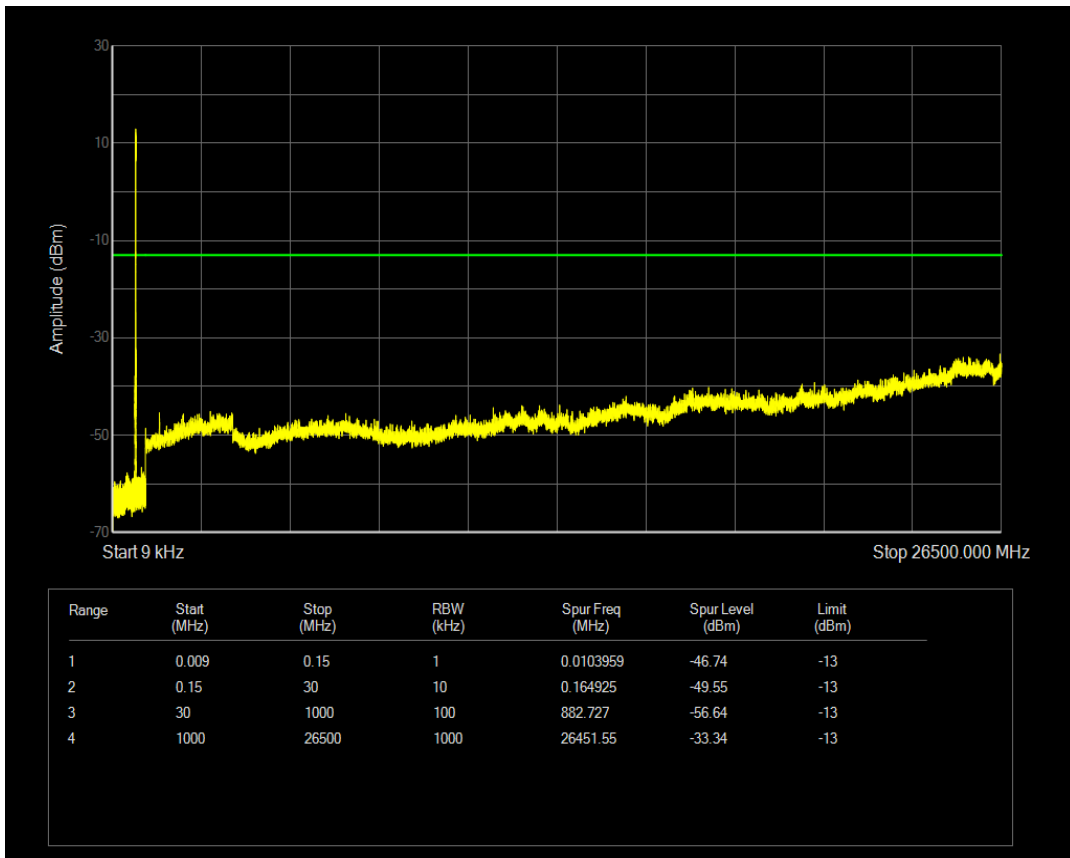

Band12 QPSK BW=10MHz Channel=23095 RB Size=50 Position=#0

Band12 16QAM BW=10MHz Channel=23095 RB Size=1 Position=#0