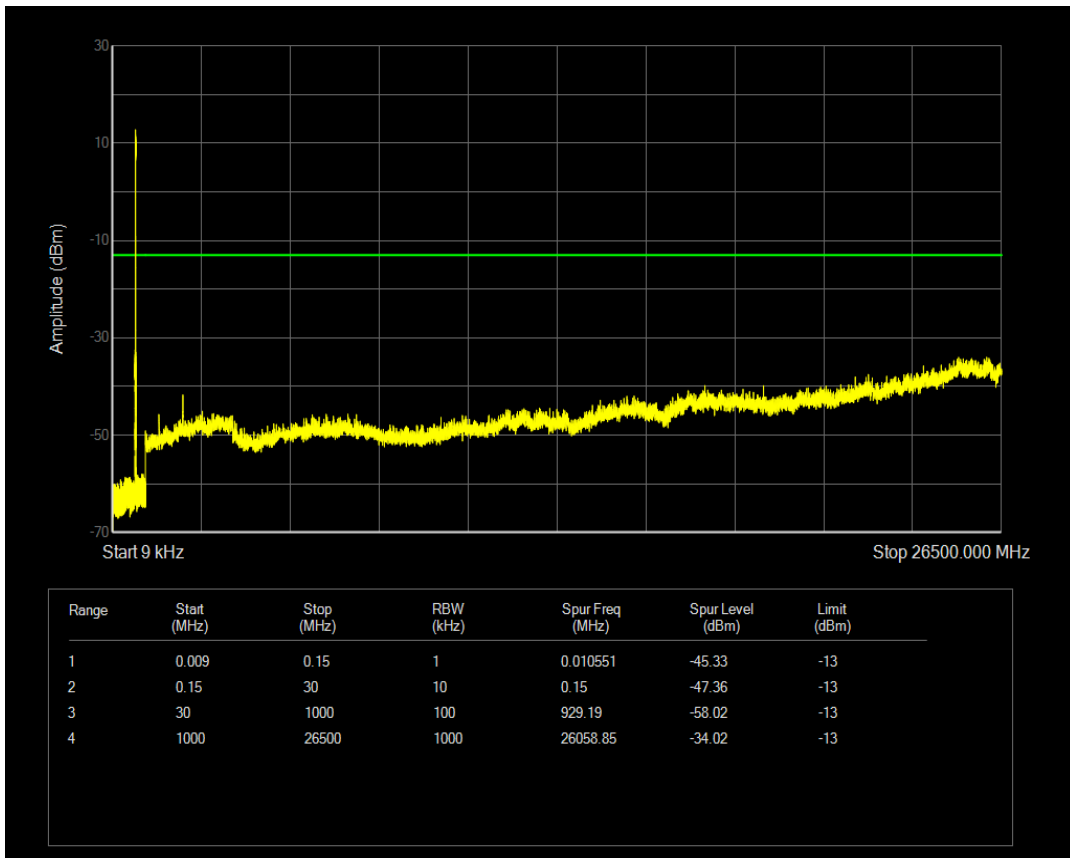

Band12 QPSK BW=10MHz Channel=23060 RB Size=50 Position=#0

Band12 16QAM BW=10MHz Channel=23060 RB Size=1 Position=#0