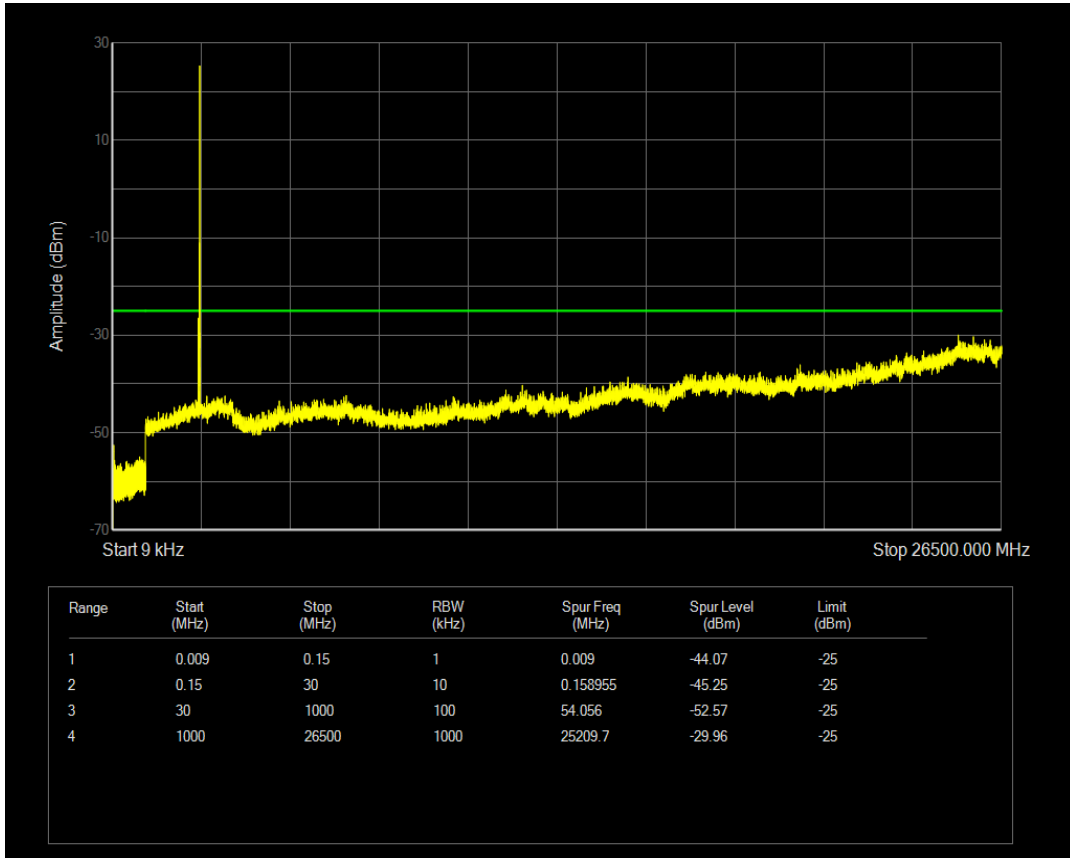

Band38 QPSK BW=5MHz Channel=38000 RB Size=25 Position=#0

Band38 16QAM BW=5MHz Channel=38000 RB Size=1 Position=#0

Band38 16QAM BW=5MHz Channel=38000 RB Size=25 Position=#0

Band38 QPSK BW=5MHz Channel=38225 RB Size=1 Position=#0