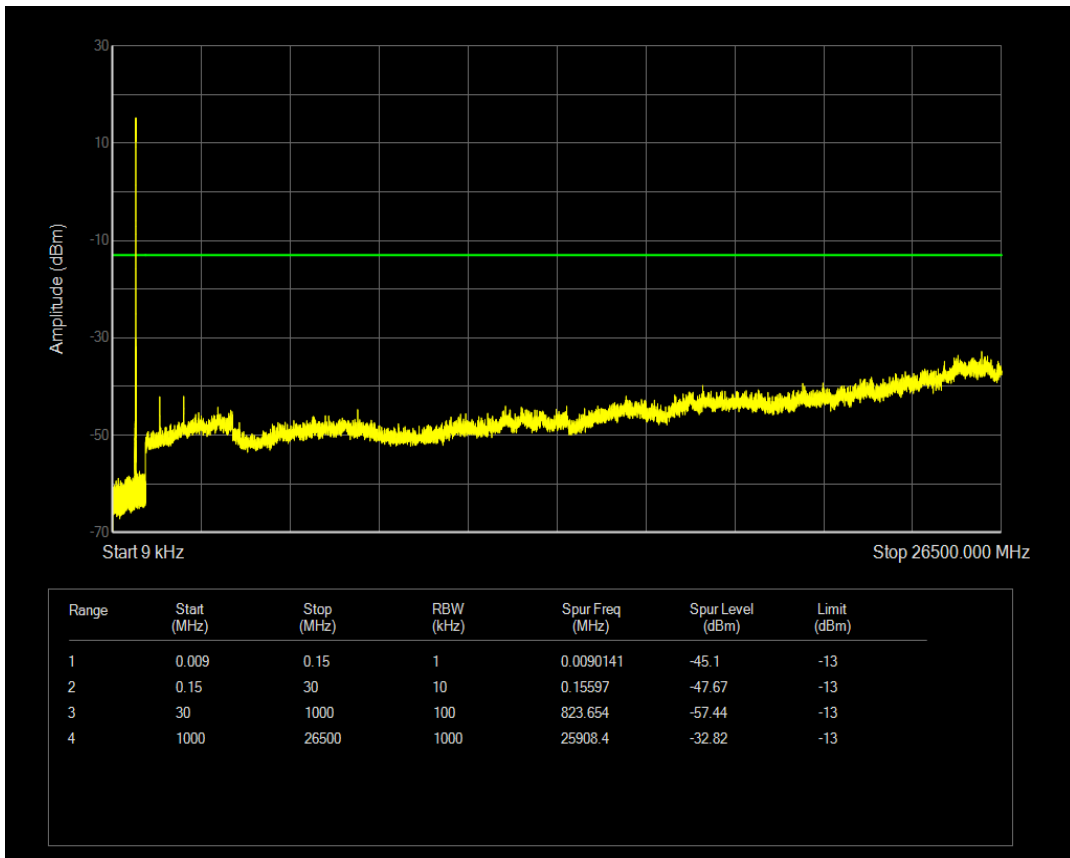

Band17 QPSK BW=5MHz Channel=23825 RB Size=25 Position=#0

Band17 16QAM BW=5MHz Channel=23825 RB Size=1 Position=#0