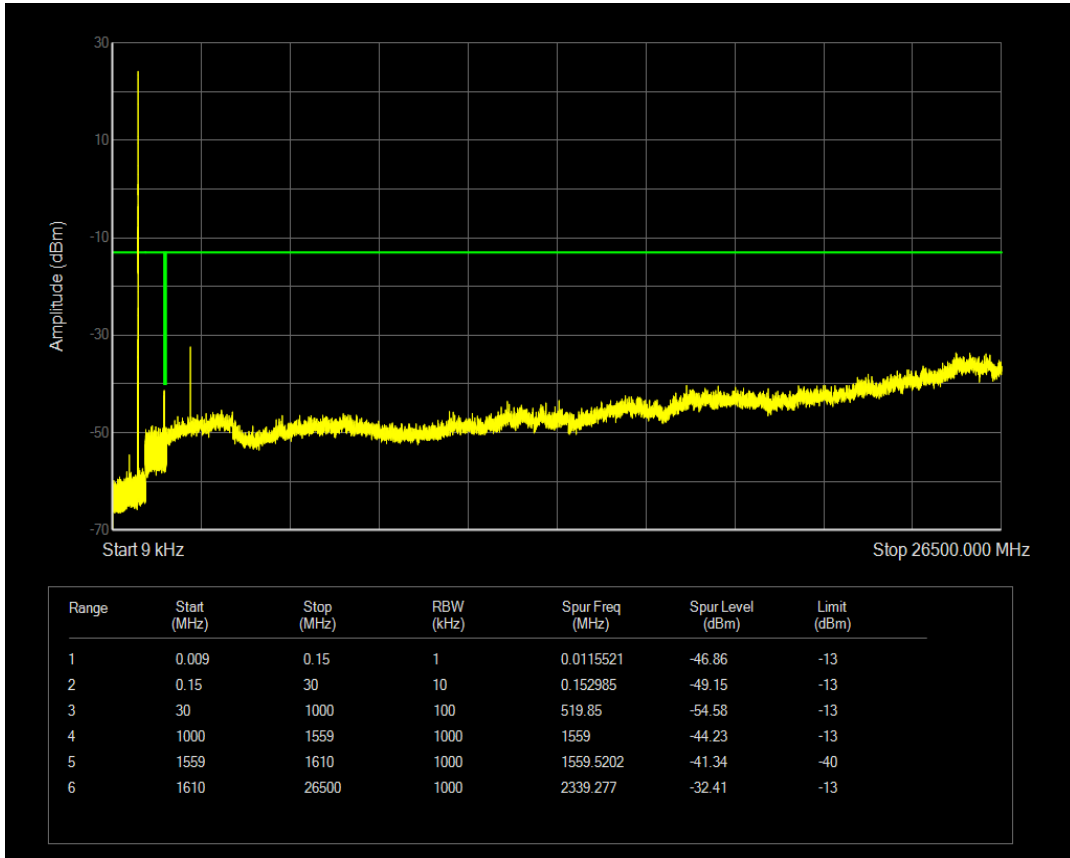

Band13 16QAM BW=5MHz Channel=23230 RB Size=1 Position=#0

Band13 16QAM BW=5MHz Channel=23230 RB Size=25 Position=#0