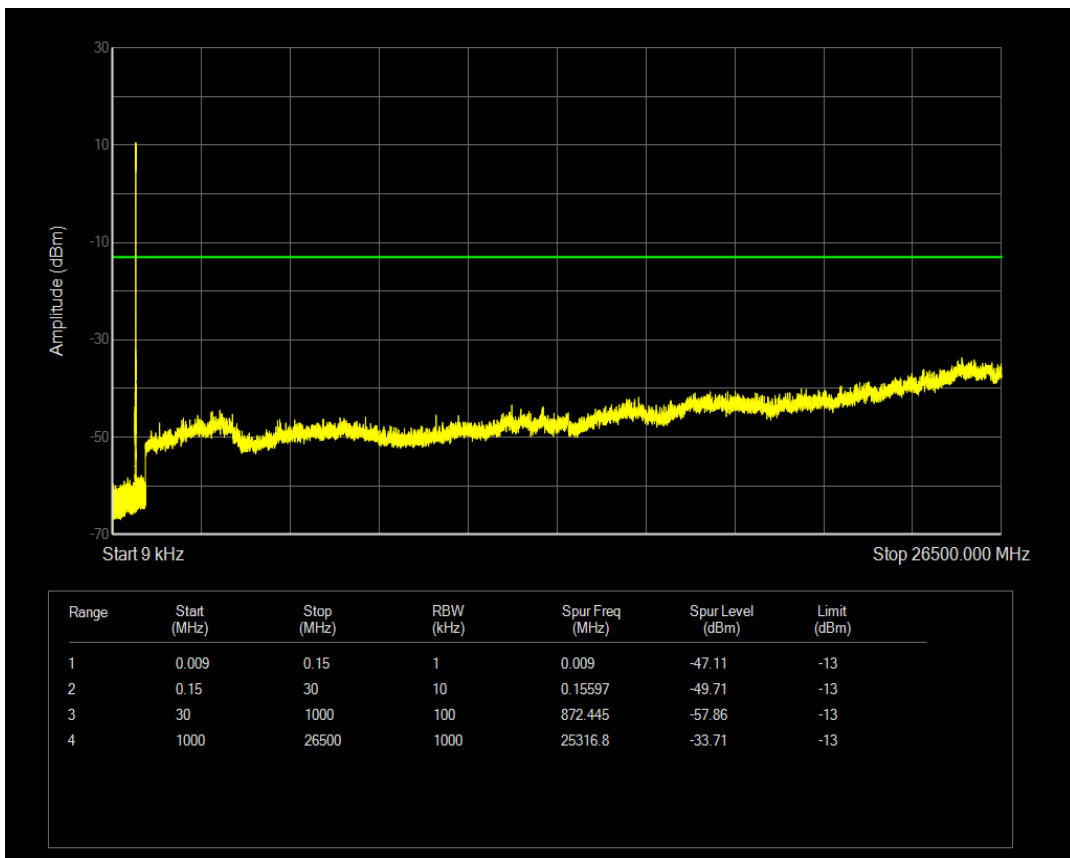

Band17 16QAM BW=10MHz Channel=23790 RB Size=50 Position=#0

Band17 QPSK BW=10MHz Channel=23800 RB Size=1 Position=#0