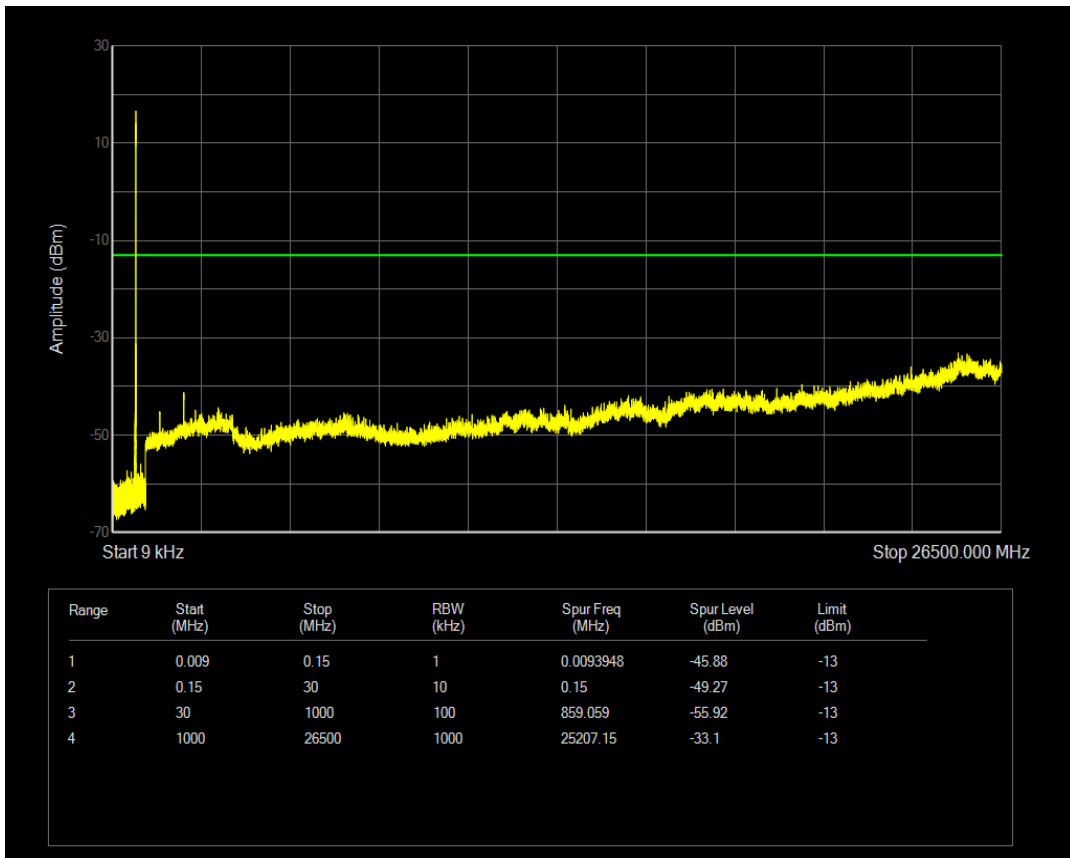

Band12 QPSK BW=5MHz Channel=23155 RB Size=25 Position=#0

Band12 16QAM BW=5MHz Channel=23155 RB Size=1 Position=#0