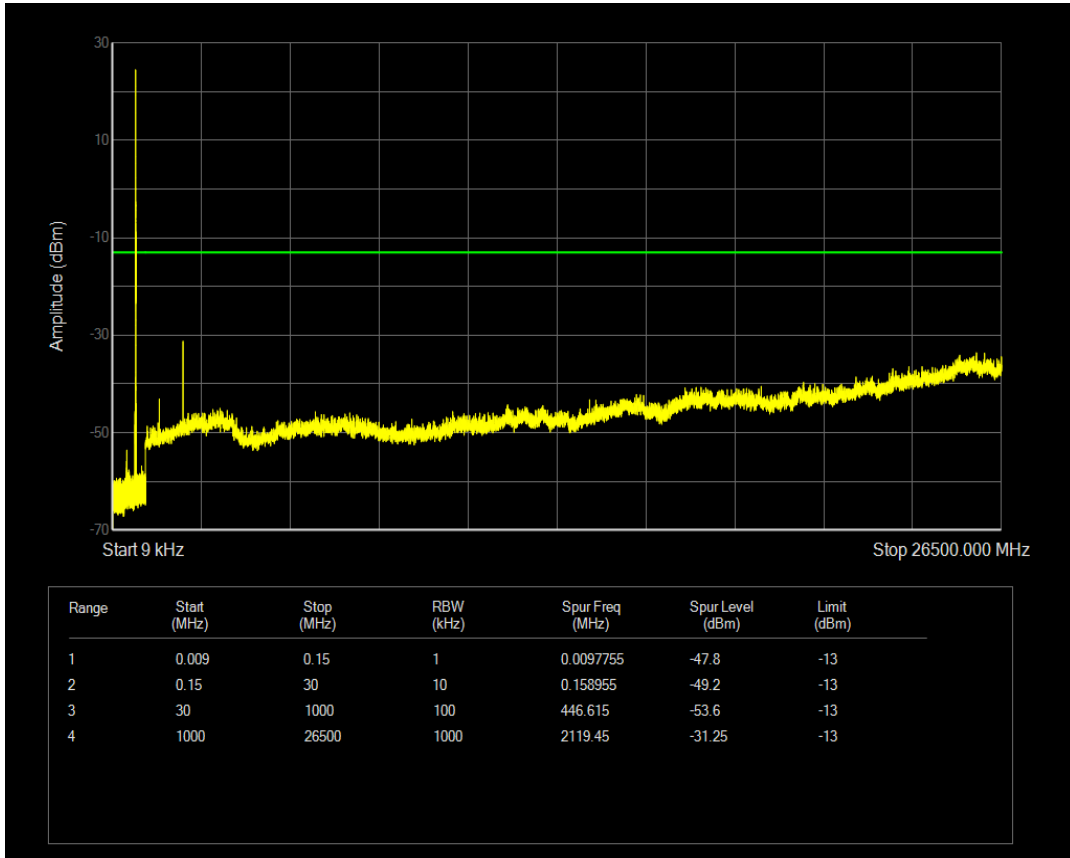

Band17 16QAM BW=10MHz Channel=23800 RB Size=1 Position=#0

Band17 16QAM BW=10MHz Channel=23800 RB Size=50 Position=#0