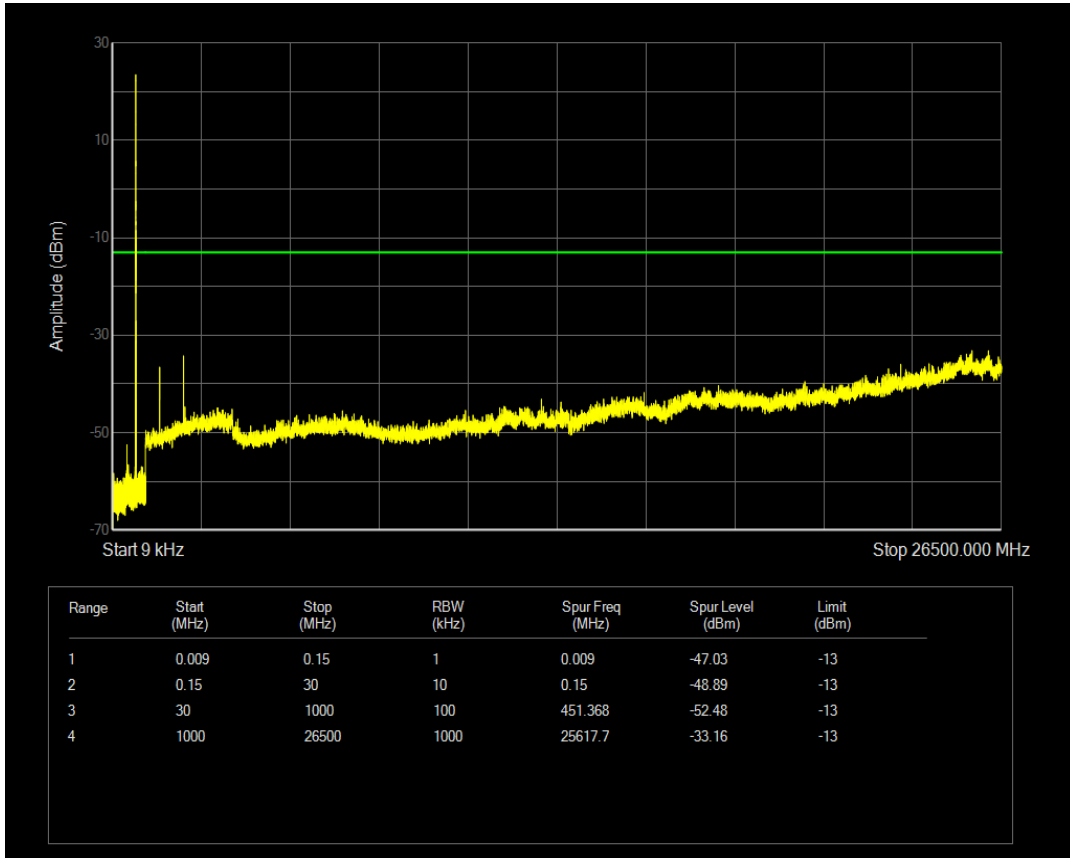

Band17 QPSK BW=5MHz Channel=23790 RB Size=25 Position=#0

Band17 16QAM BW=5MHz Channel=23790 RB Size=1 Position=#0

Band17 16QAM BW=5MHz Channel=23790 RB Size=25 Position=#0

Band17 QPSK BW=5MHz Channel=23825 RB Size=1 Position=#0