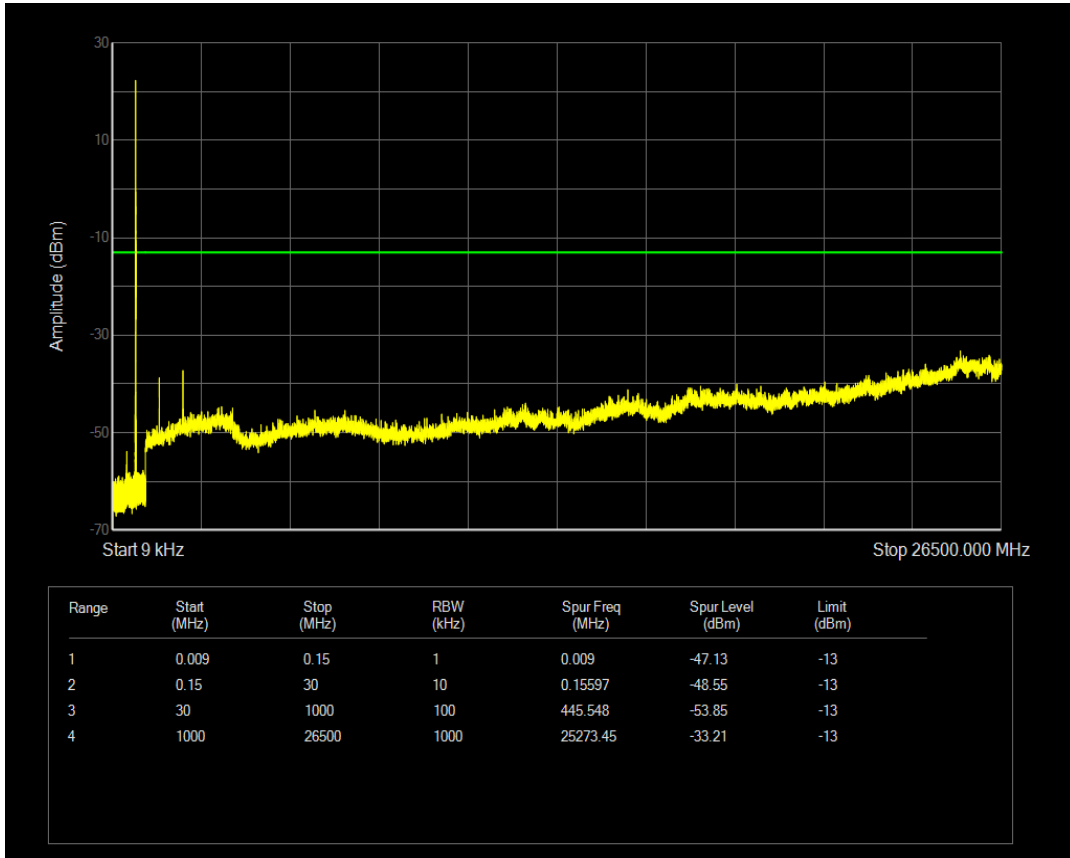

Band17 QPSK BW=10MHz Channel=23780 RB Size=50 Position=#0

Band17 16QAM BW=10MHz Channel=23780 RB Size=1 Position=#0

Band17 16QAM BW=10MHz Channel=23780 RB Size=50 Position=#0

Band17 QPSK BW=10MHz Channel=23790 RB Size=1 Position=#0