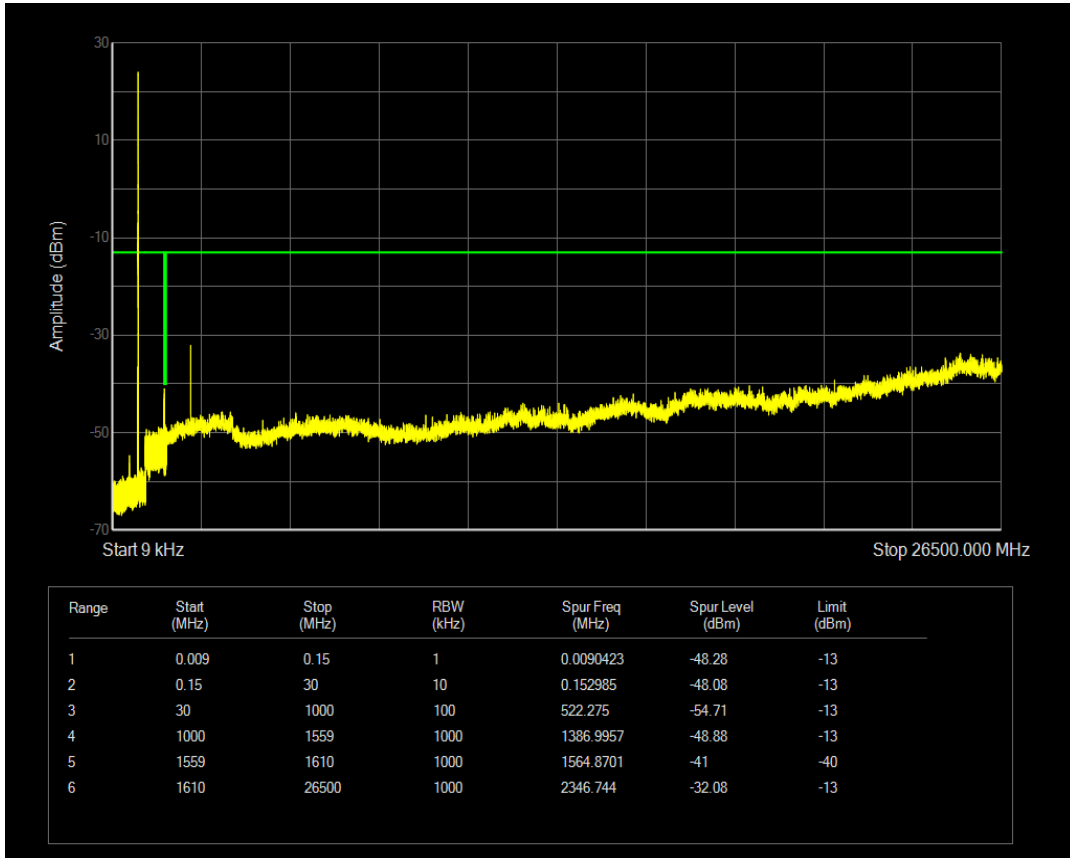

Band13 QPSK BW=5MHz Channel=23230 RB Size=25 Position=#0

Band13 16QAM BW=5MHz Channel=23230 RB Size=1 Position=#0

Band13 16QAM BW=5MHz Channel=23230 RB Size=25 Position=#0

Band13 QPSK BW=5MHz Channel=23255 RB Size=1 Position=#0