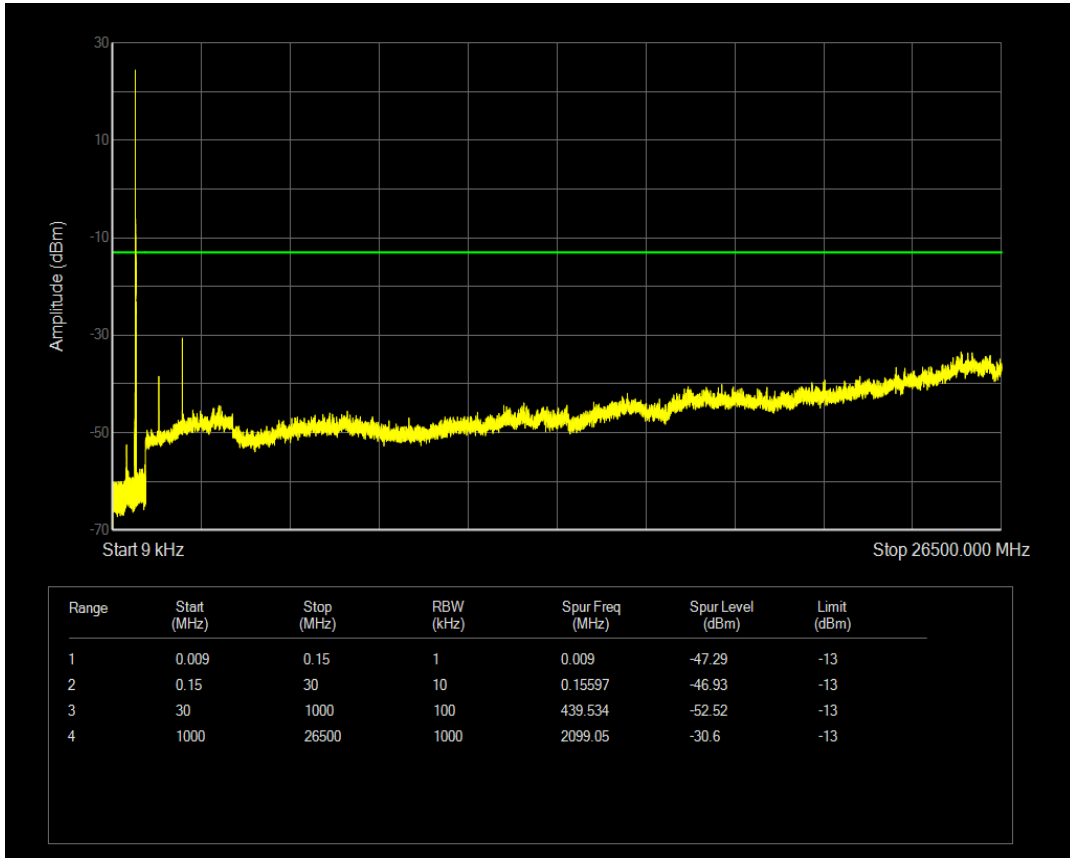

Band12 QPSK BW=5MHz Channel=23155 RB Size=25 Position=#0

Band12 16QAM BW=5MHz Channel=23155 RB Size=1 Position=#0

Band12 16QAM BW=5MHz Channel=23155 RB Size=25 Position=#0

Band12 QPSK BW=10MHz Channel=23060 RB Size=1 Position=#0

Band12 QPSK BW=10MHz Channel=23060 RB Size=50 Position=#0

Band12 16QAM BW=10MHz Channel=23060 RB Size=1 Position=#0

Band12 16QAM BW=10MHz Channel=23060 RB Size=50 Position=#0

Band12 QPSK BW=10MHz Channel=23095 RB Size=1 Position=#0