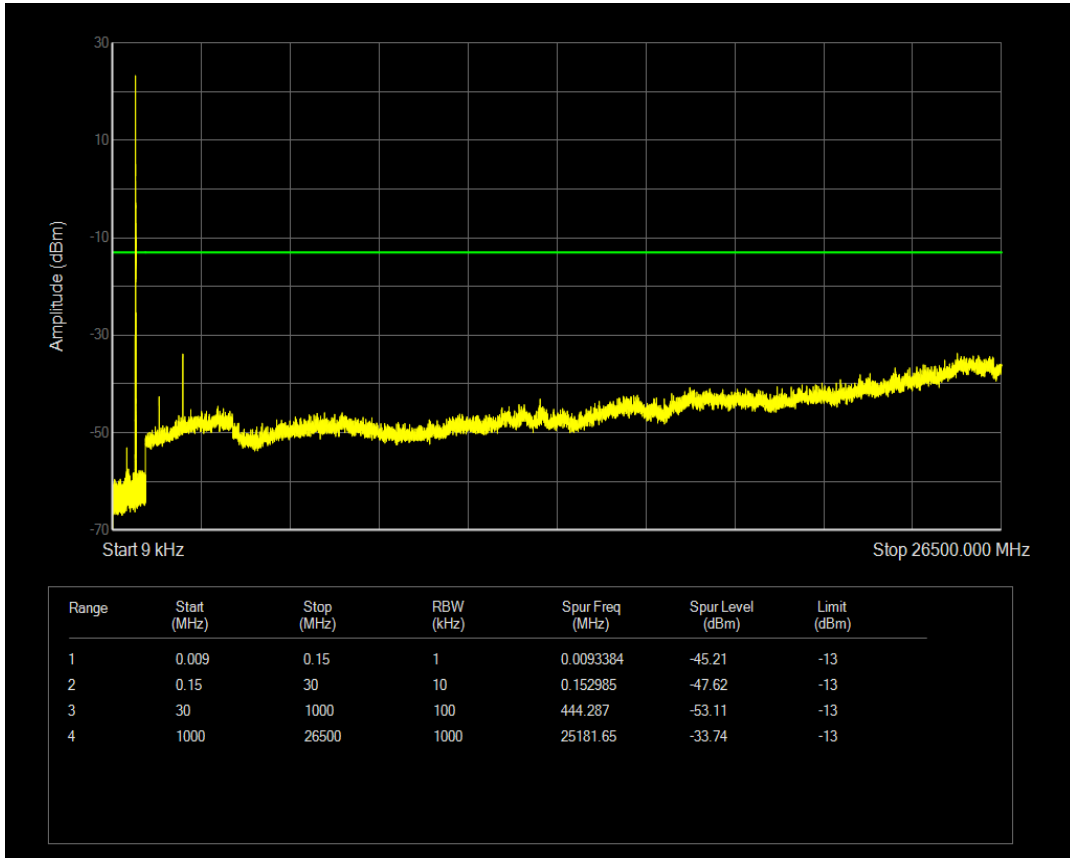

Band17 16QAM BW=5MHz Channel=23755 RB Size=1 Position=#0

Band17 16QAM BW=5MHz Channel=23755 RB Size=25 Position=#0