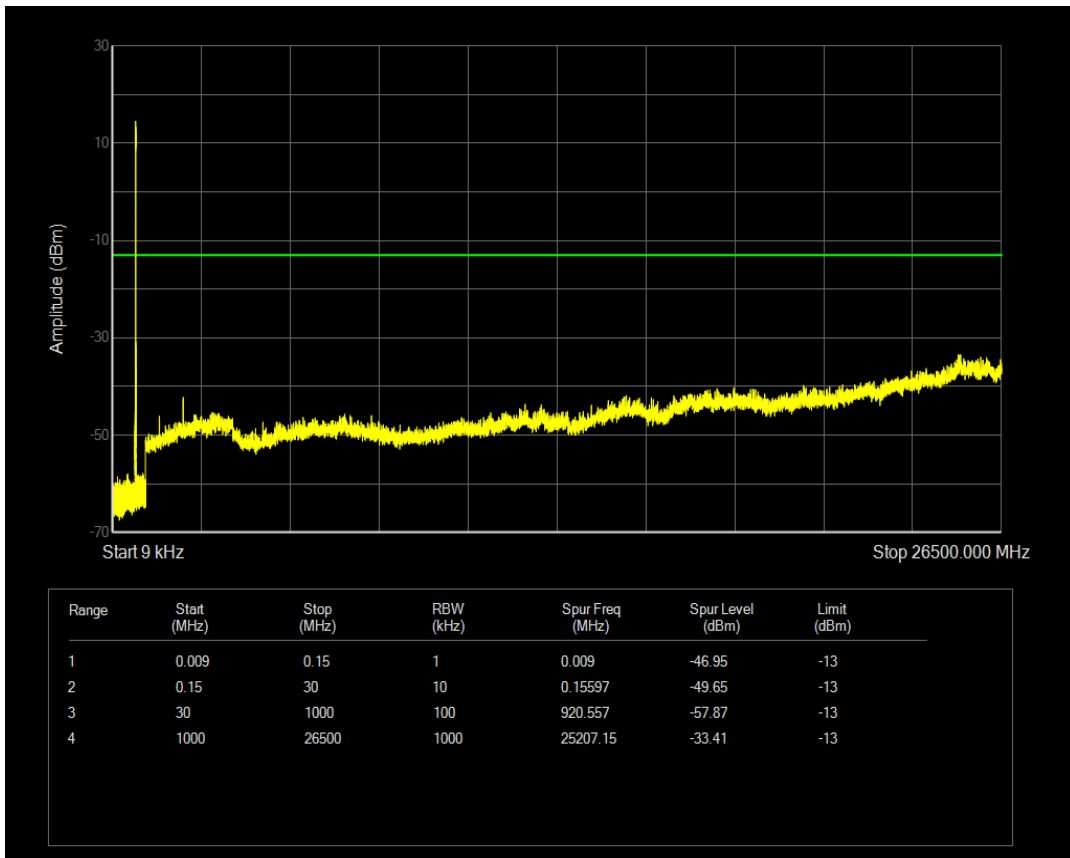

Band12 16QAM BW=5MHz Channel=23095 RB Size=25 Position=#0

Band12 QPSK BW=5MHz Channel=23155 RB Size=1 Position=#0