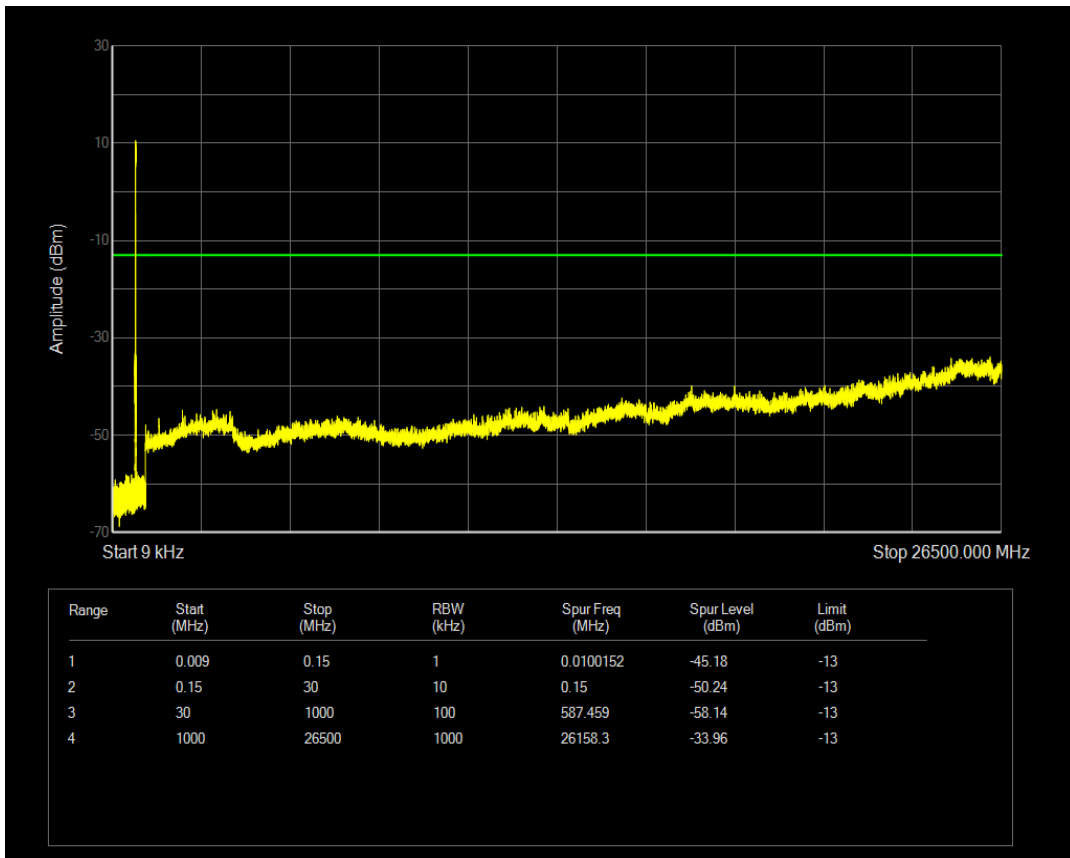

Band12 16QAM BW=10MHz Channel=23060 RB Size=50 Position=#0

Band12 QPSK BW=10MHz Channel=23095 RB Size=1 Position=#0