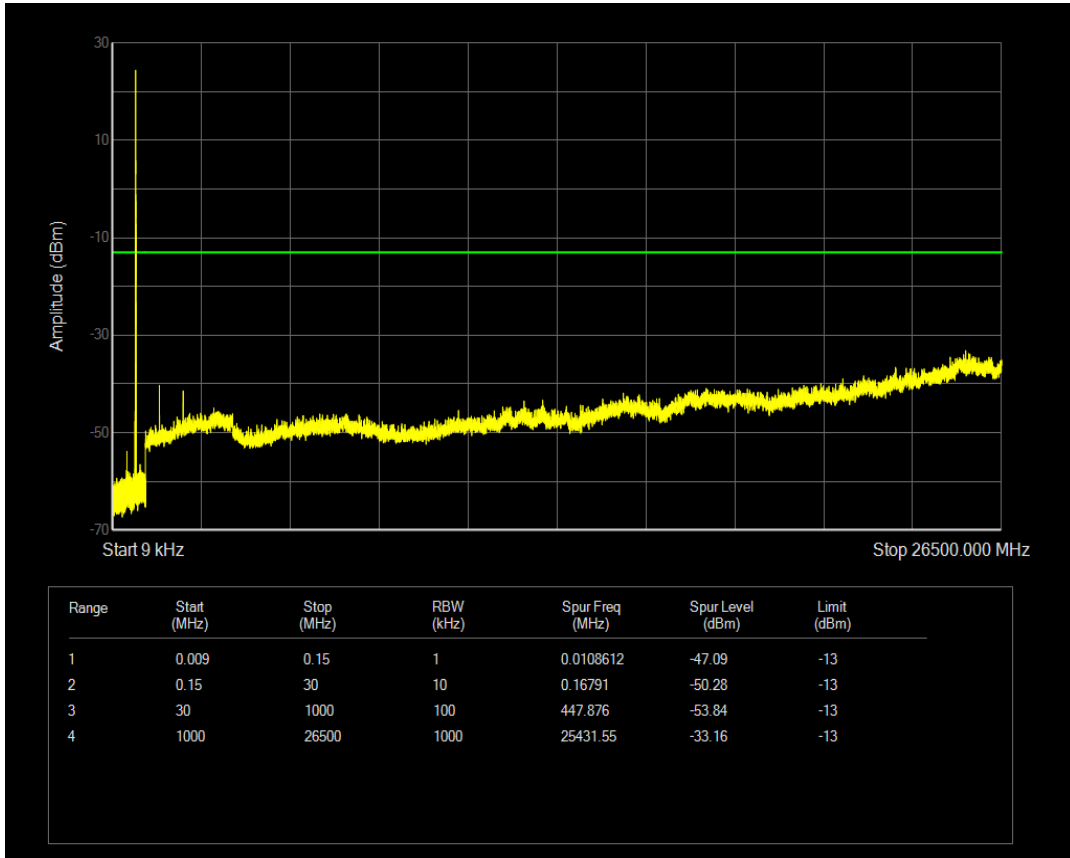

Band17 16QAM BW=5MHz Channel=23790 RB Size=1 Position=#0

Band17 16QAM BW=5MHz Channel=23790 RB Size=25 Position=#0