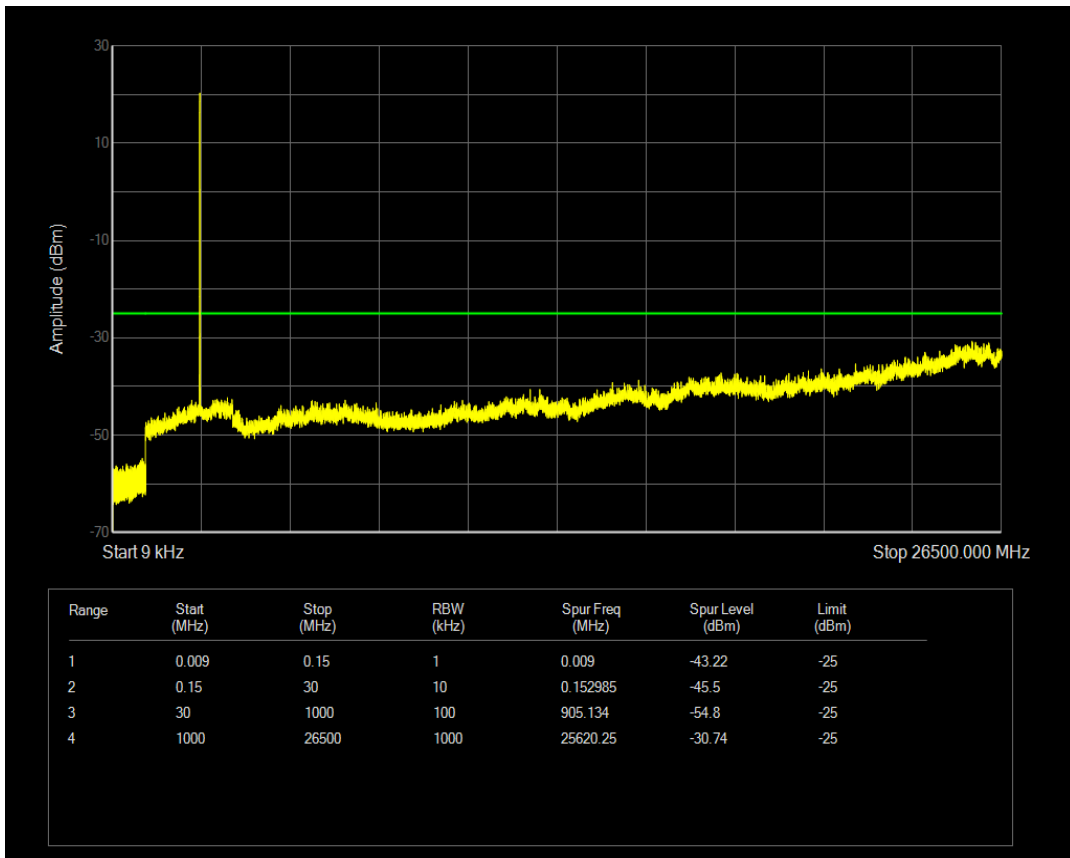

Band38 16QAM BW=5MHz Channel=38225 RB Size=25 Position=#0

Band38 QPSK BW=10MHz Channel=37800 RB Size=1 Position=#0