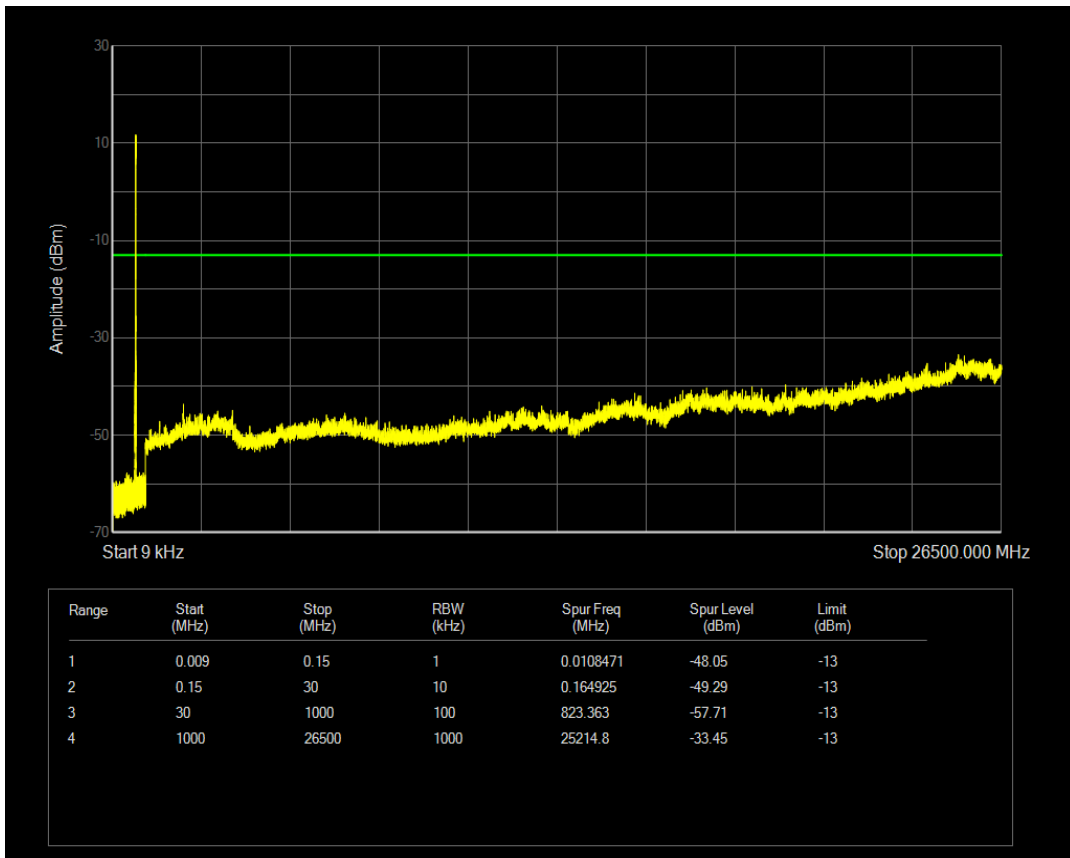

Band17 QPSK BW=10MHz Channel=23780 RB Size=50 Position=#0

Band17 16QAM BW=10MHz Channel=23780 RB Size=1 Position=#0