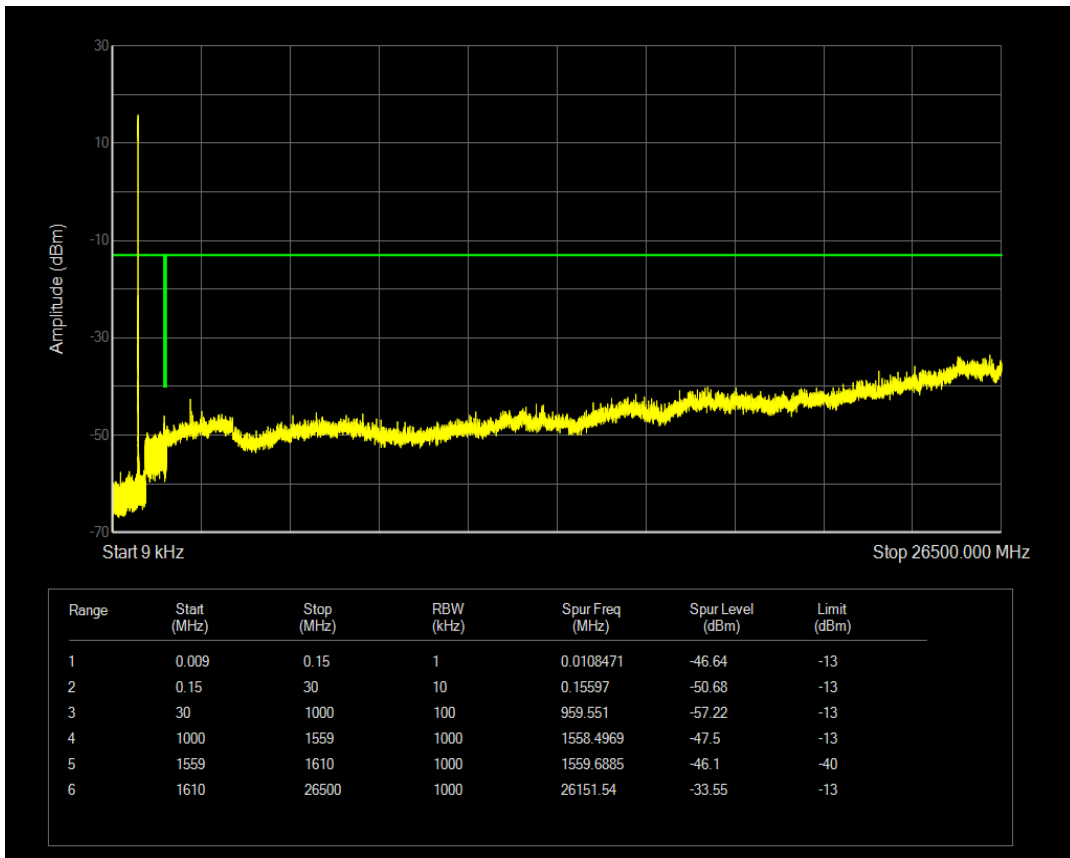

Band13 QPSK BW=5MHz Channel=23205 RB Size=25 Position=#0

Band13 16QAM BW=5MHz Channel=23205 RB Size=1 Position=#0