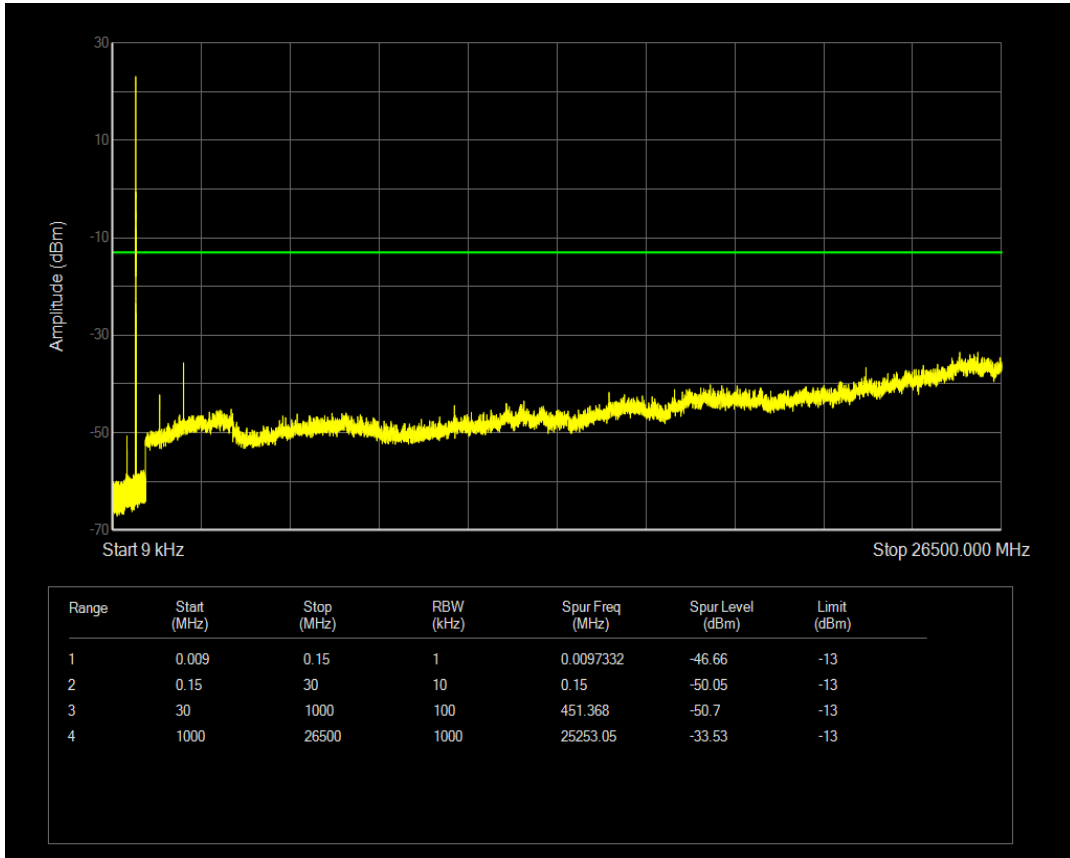

Band12 16QAM BW=5MHz Channel=23155 RB Size=1 Position=#0

Band12 16QAM BW=5MHz Channel=23155 RB Size=25 Position=#0