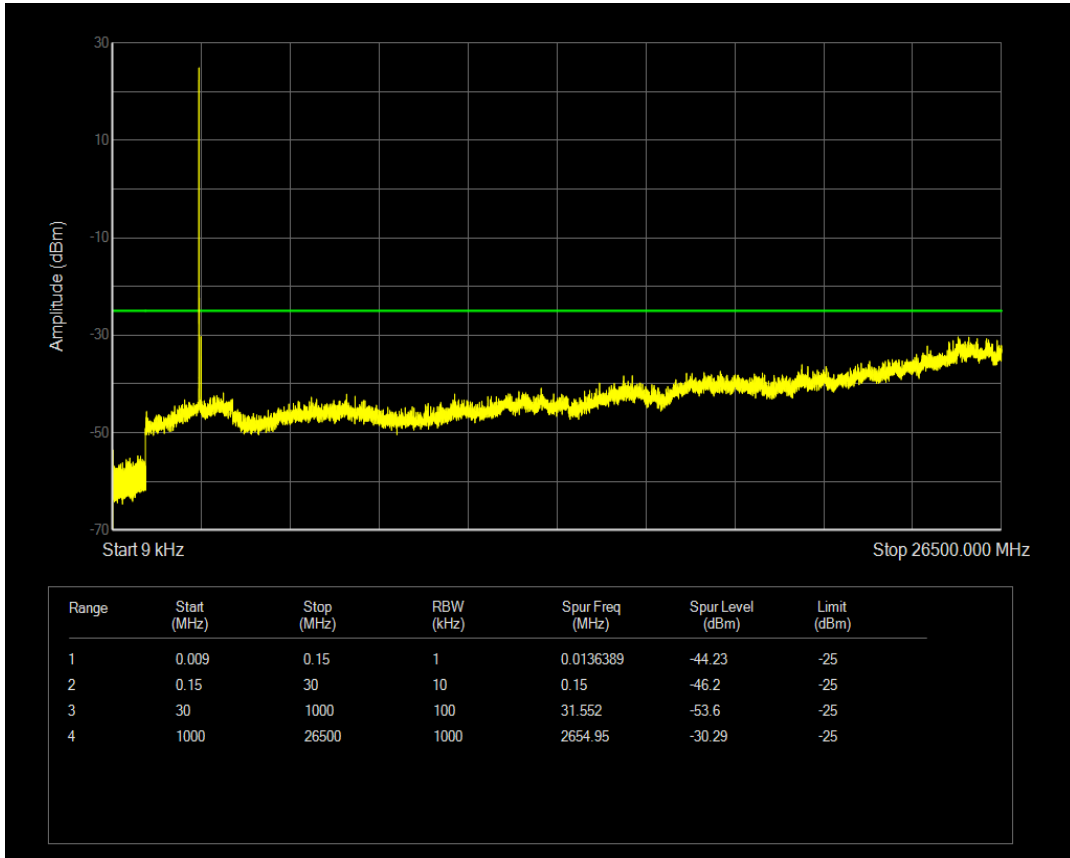

Band38 16QAM BW=5MHz Channel=38000 RB Size=1 Position=#0

Band38 16QAM BW=5MHz Channel=38000 RB Size=25 Position=#0