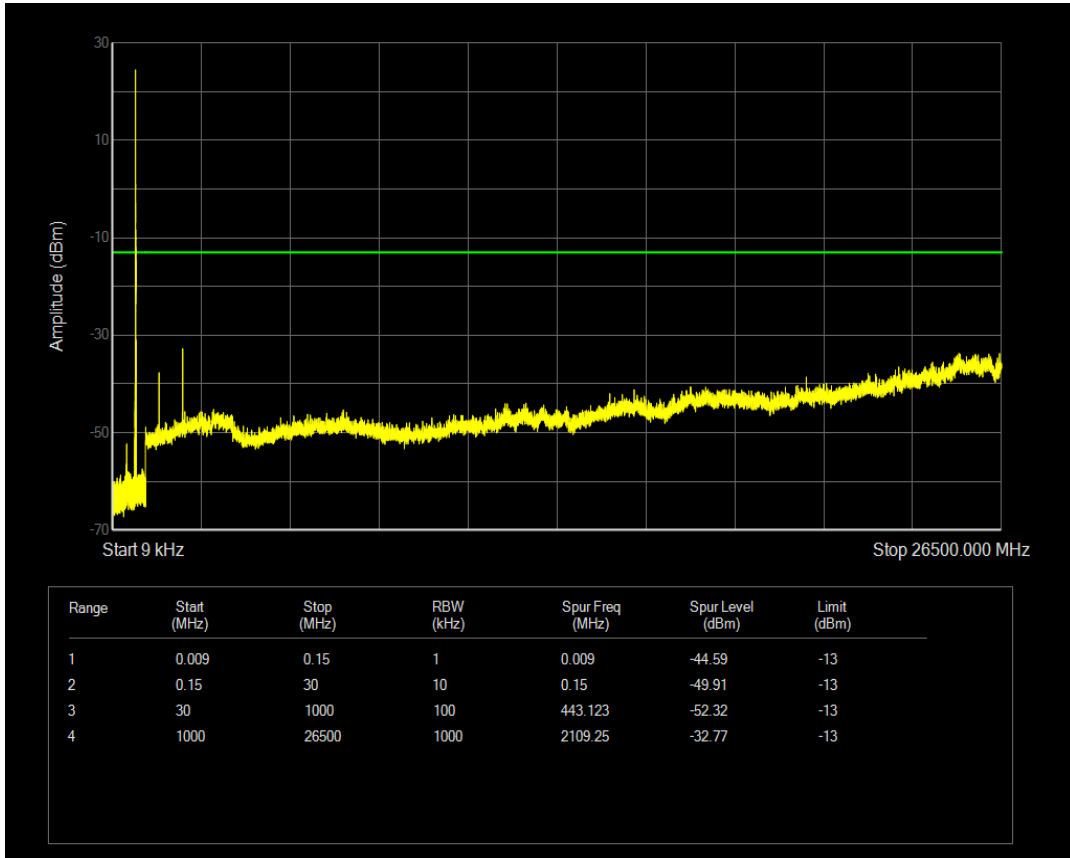

Band12 QPSK BW=10MHz Channel=23060 RB Size=50 Position=#0

Band12 16QAM BW=10MHz Channel=23060 RB Size=1 Position=#0

Band12 16QAM BW=10MHz Channel=23060 RB Size=50 Position=#0

Band12 QPSK BW=10MHz Channel=23095 RB Size=1 Position=#0

Band12 QPSK BW=10MHz Channel=23095 RB Size=50 Position=#0

Band12 16QAM BW=10MHz Channel=23095 RB Size=1 Position=#0

Band12 16QAM BW=10MHz Channel=23095 RB Size=50 Position=#0

Band12 QPSK BW=10MHz Channel=23130 RB Size=1 Position=#0