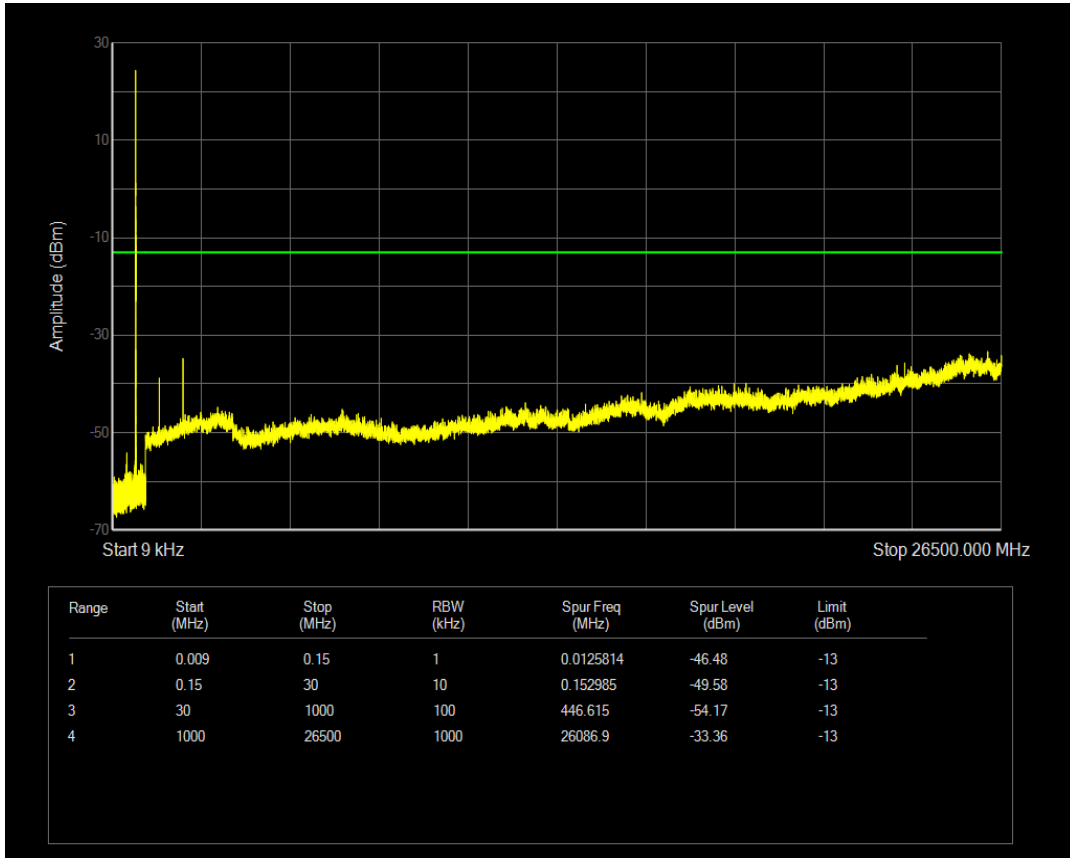

Band12 16QAM BW=10MHz Channel=23130 RB Size=1 Position=#0

Band12 16QAM BW=10MHz Channel=23130 RB Size=50 Position=#0