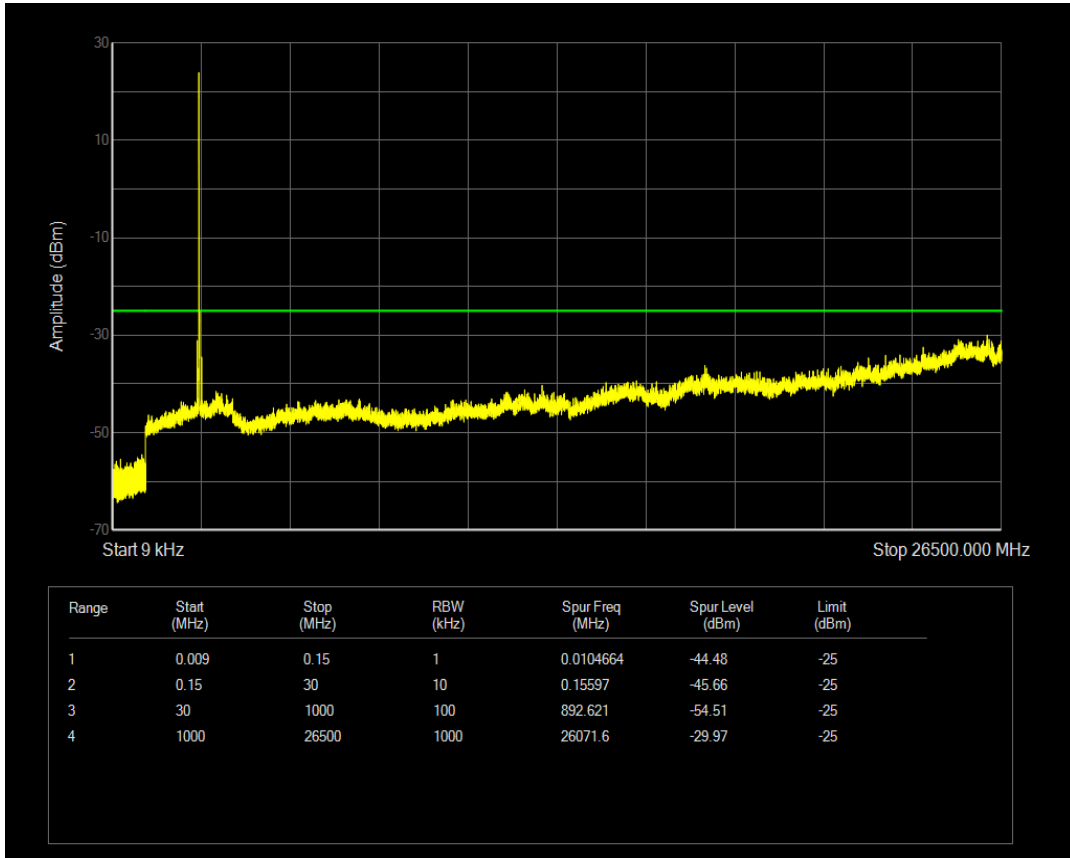

Band38 QPSK BW=10MHz Channel=37800 RB Size=50 Position=#0

Band38 16QAM BW=10MHz Channel=37800 RB Size=1 Position=#0

Band38 16QAM BW=10MHz Channel=37800 RB Size=50 Position=#0

Band38 QPSK BW=10MHz Channel=38000 RB Size=1 Position=#0

Band38 QPSK BW=10MHz Channel=38000 RB Size=50 Position=#0

Band38 16QAM BW=10MHz Channel=38000 RB Size=1 Position=#0

Band38 16QAM BW=10MHz Channel=38000 RB Size=50 Position=#0

Band38 QPSK BW=10MHz Channel=38200 RB Size=1 Position=#0