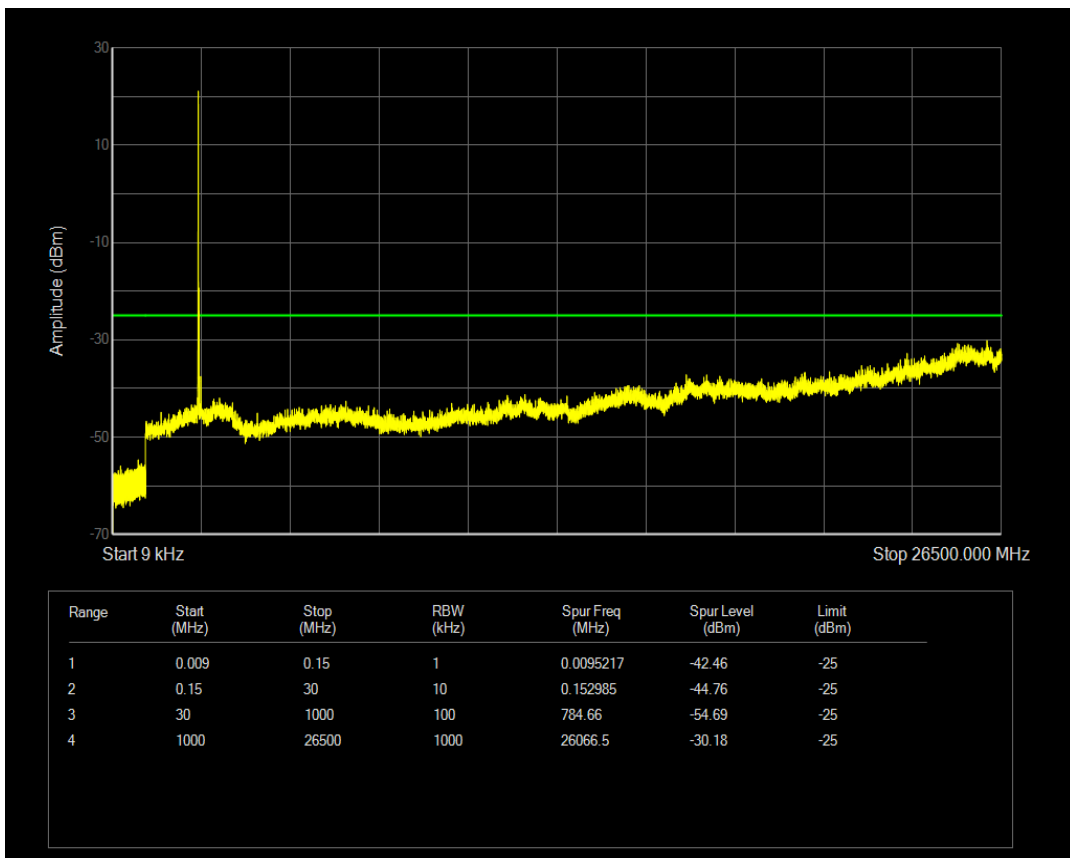

Band38 16QAM BW=5MHz Channel=37775 RB Size=25 Position=#0

Band38 QPSK BW=5MHz Channel=38000 RB Size=1 Position=#0