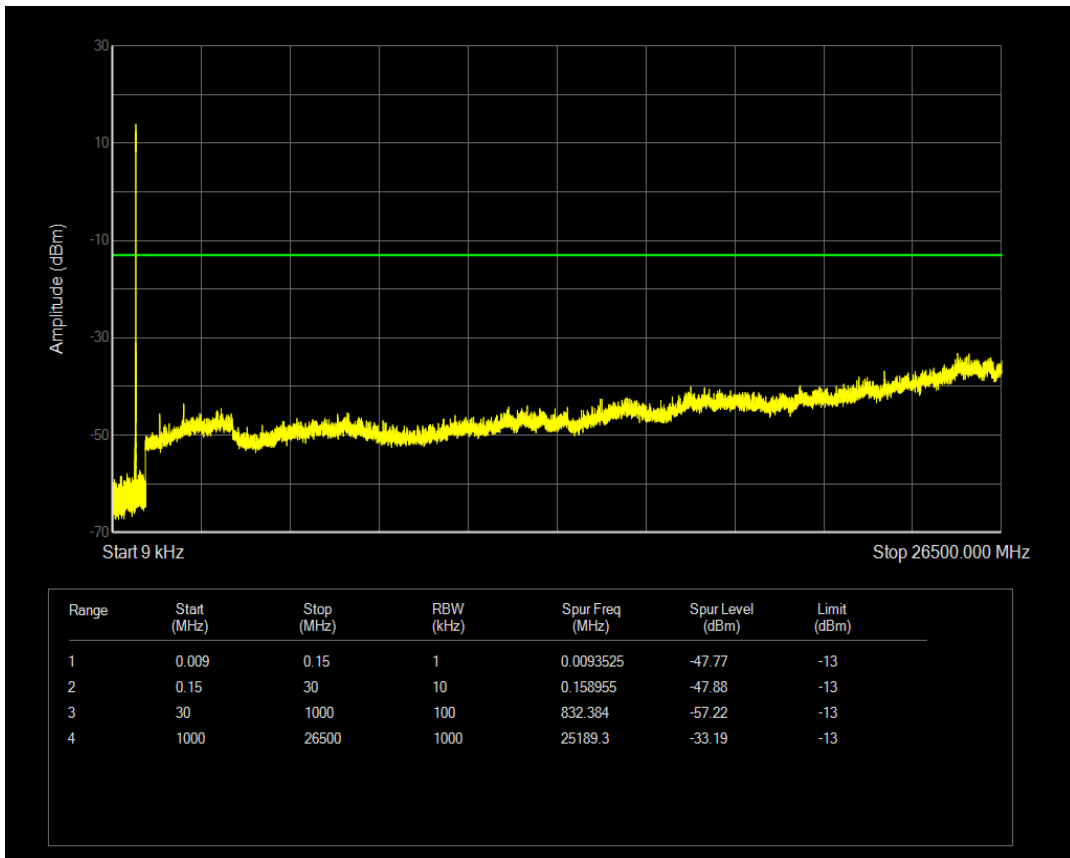

Band17 16QAM BW=5MHz Channel=23825 RB Size=25 Position=#0

Band17 QPSK BW=10MHz Channel=23780 RB Size=1 Position=#0