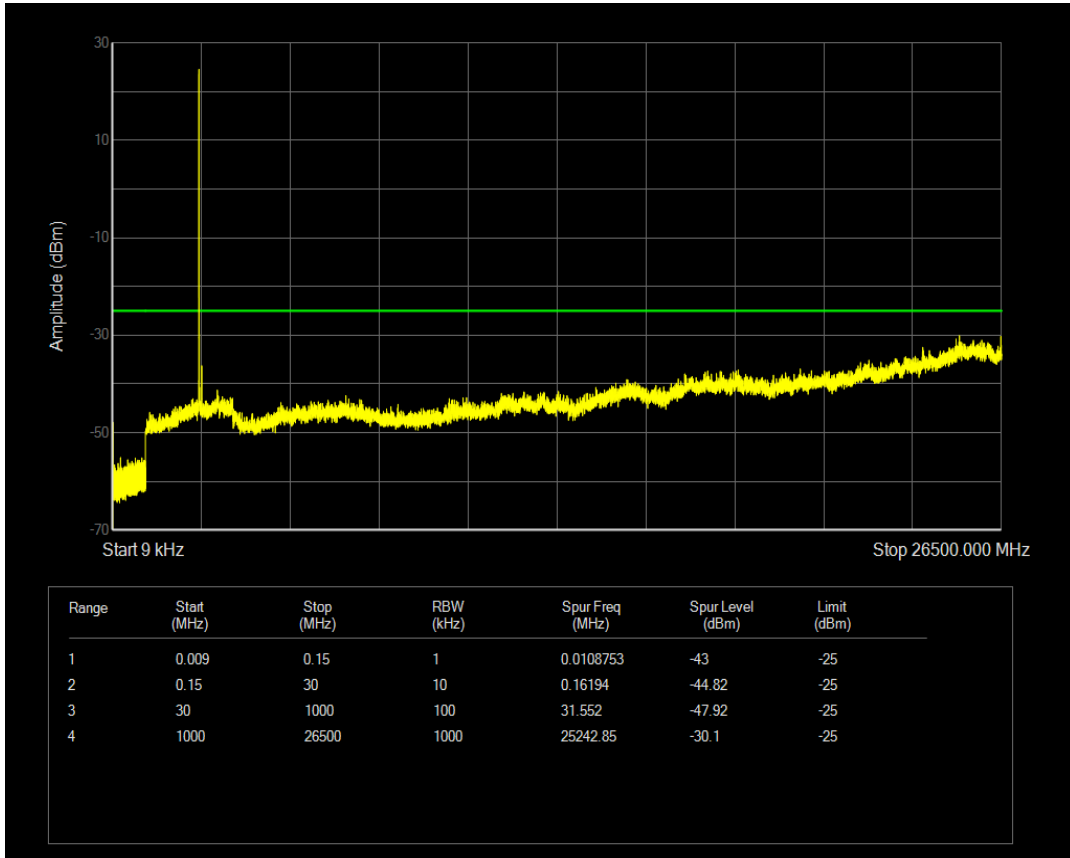

Band2 QPSK BW=20MHz Channel=19100 RB Size=100 Position=#0

Band2 16QAM BW=20MHz Channel=19100 RB Size=1 Position=#0

Band2 16QAM BW=20MHz Channel=19100 RB Size=100 Position=#0

Band38 QPSK BW=5MHz Channel=37775 RB Size=1 Position=#0

Band38 QPSK BW=5MHz Channel=37775 RB Size=25 Position=#0

Band38 16QAM BW=5MHz Channel=37775 RB Size=1 Position=#0

Band38 16QAM BW=5MHz Channel=37775 RB Size=25 Position=#0

Band38 QPSK BW=5MHz Channel=38000 RB Size=1 Position=#0

Band38 QPSK BW=5MHz Channel=38000 RB Size=25 Position=#0

Band38 16QAM BW=5MHz Channel=38000 RB Size=1 Position=#0

Band38 16QAM BW=5MHz Channel=38000 RB Size=25 Position=#0

Band38 QPSK BW=5MHz Channel=38225 RB Size=1 Position=#0