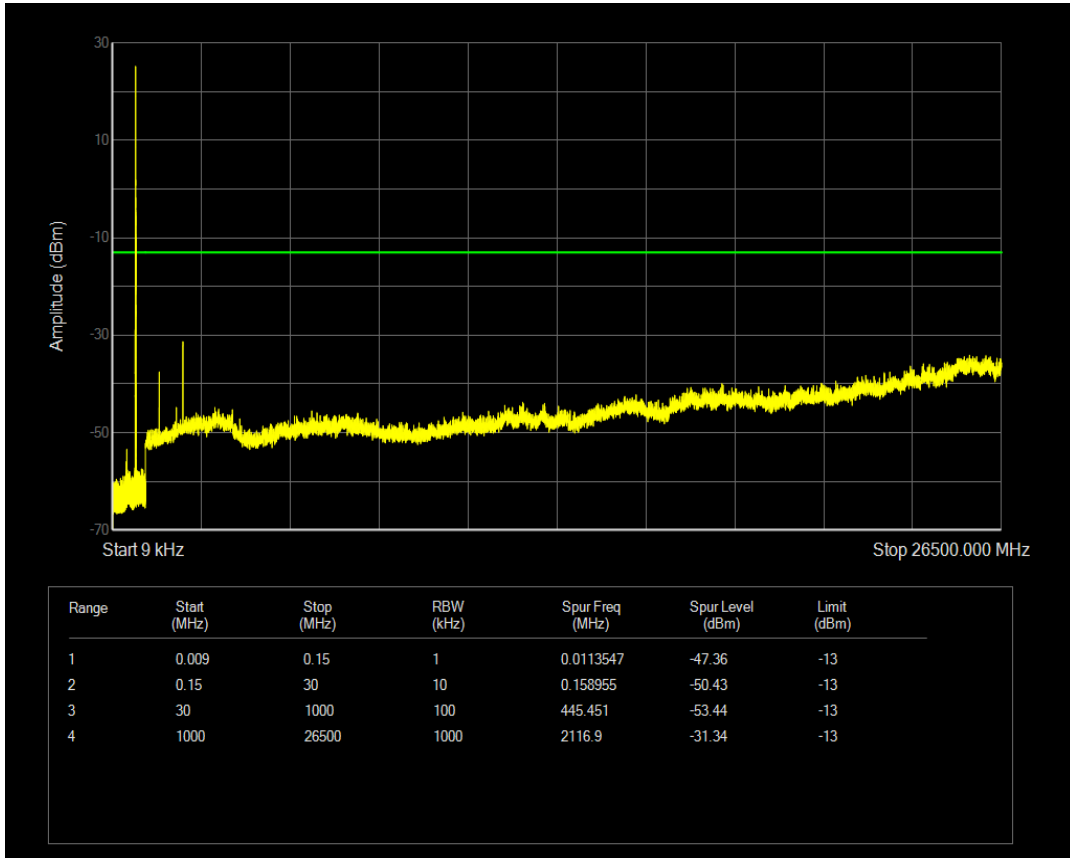

Band12 16QAM BW=5MHz Channel=23095 RB Size=1 Position=#0

Band12 16QAM BW=5MHz Channel=23095 RB Size=25 Position=#0