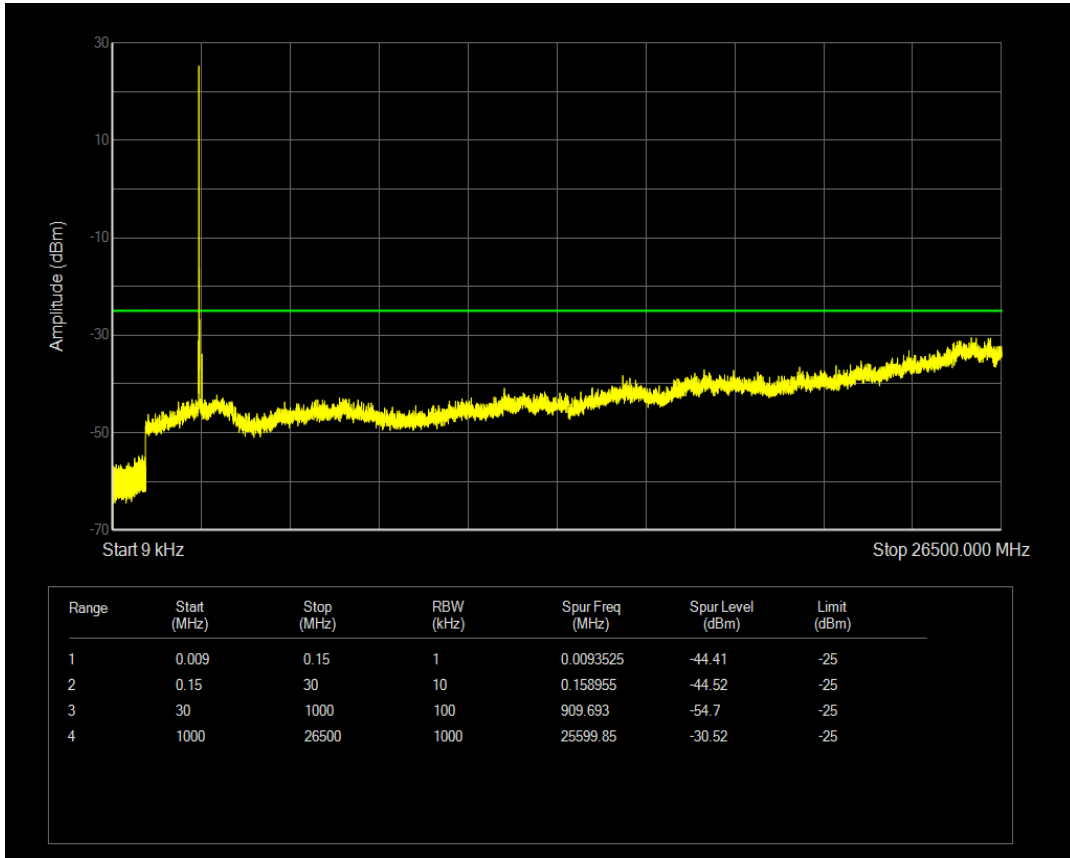

Band38 QPSK BW=10MHz Channel=37800 RB Size=50 Position=#0

Band38 16QAM BW=10MHz Channel=37800 RB Size=1 Position=#0

Band38 16QAM BW=10MHz Channel=37800 RB Size=50 Position=#0

Band38 QPSK BW=10MHz Channel=38000 RB Size=1 Position=#0

Band38 QPSK BW=10MHz Channel=38000 RB Size=50 Position=#0

Band38 16QAM BW=10MHz Channel=38000 RB Size=1 Position=#0

Band38 16QAM BW=10MHz Channel=38000 RB Size=50 Position=#0

Band38 QPSK BW=10MHz Channel=38200 RB Size=1 Position=#0