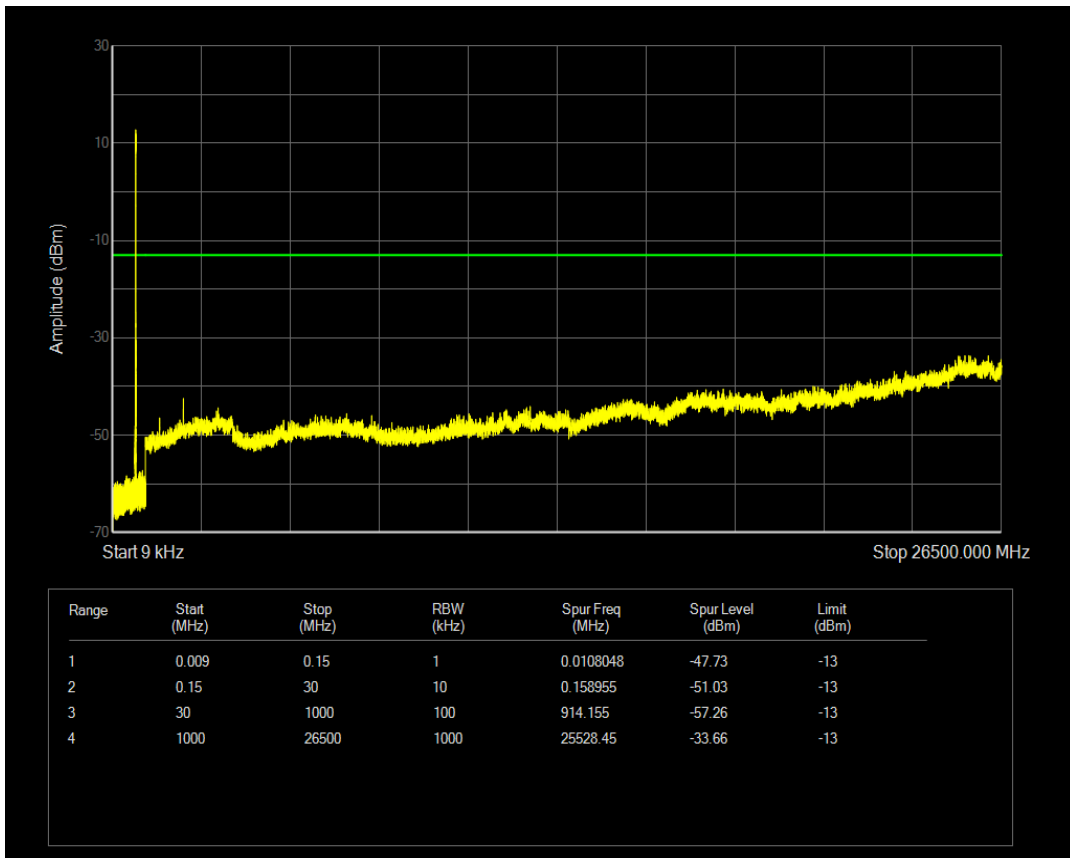

Band17 16QAM BW=5MHz Channel=23790 RB Size=25 Position=#0

Band17 QPSK BW=5MHz Channel=23825 RB Size=1 Position=#0