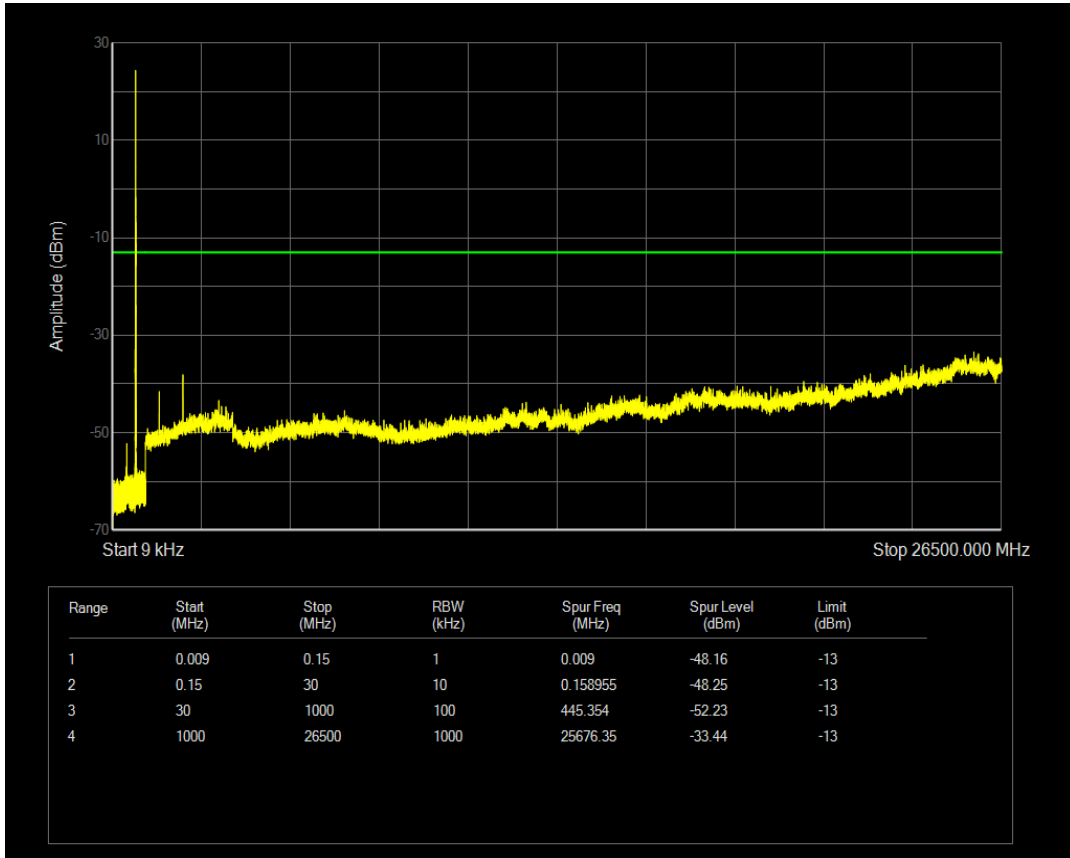

Band12 QPSK BW=5MHz Channel=23035 RB Size=25 Position=#0

Band12 16QAM BW=5MHz Channel=23035 RB Size=1 Position=#0

Band12 16QAM BW=5MHz Channel=23035 RB Size=25 Position=#0

Band12 QPSK BW=5MHz Channel=23095 RB Size=1 Position=#0