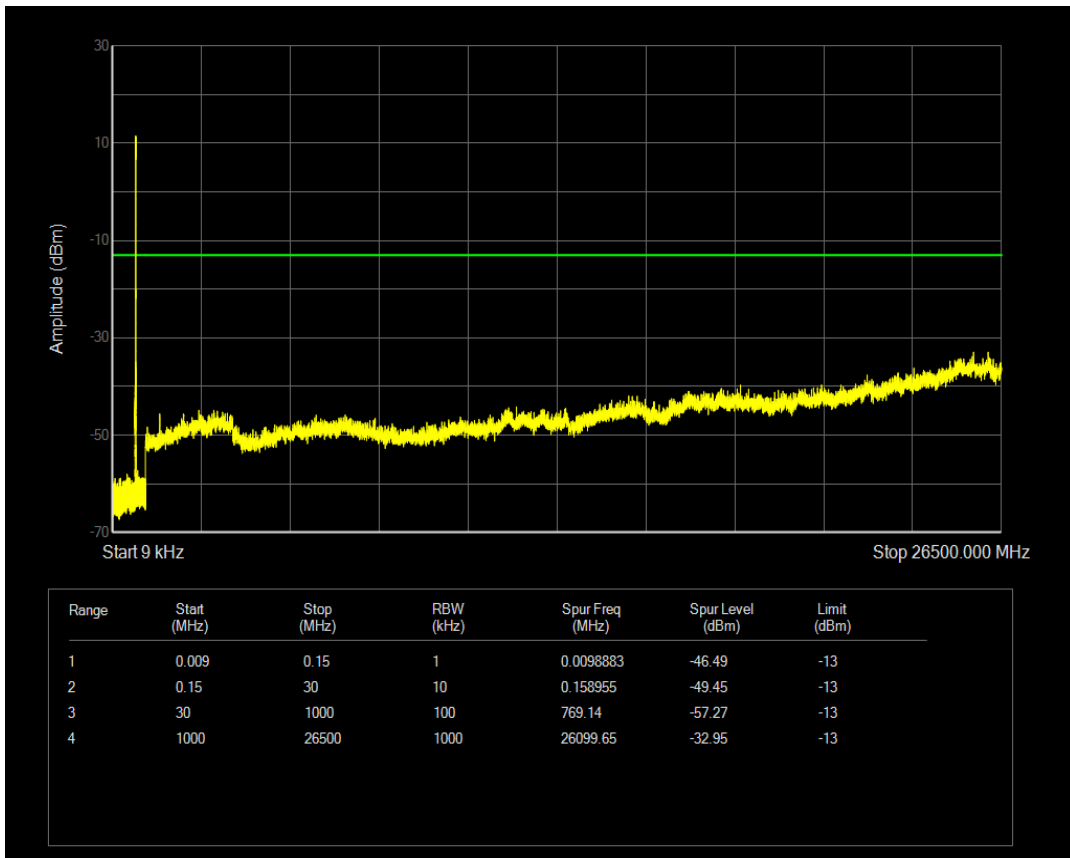

Band17 QPSK BW=10MHz Channel=23800 RB Size=50 Position=#0

Band17 16QAM BW=10MHz Channel=23800 RB Size=1 Position=#0