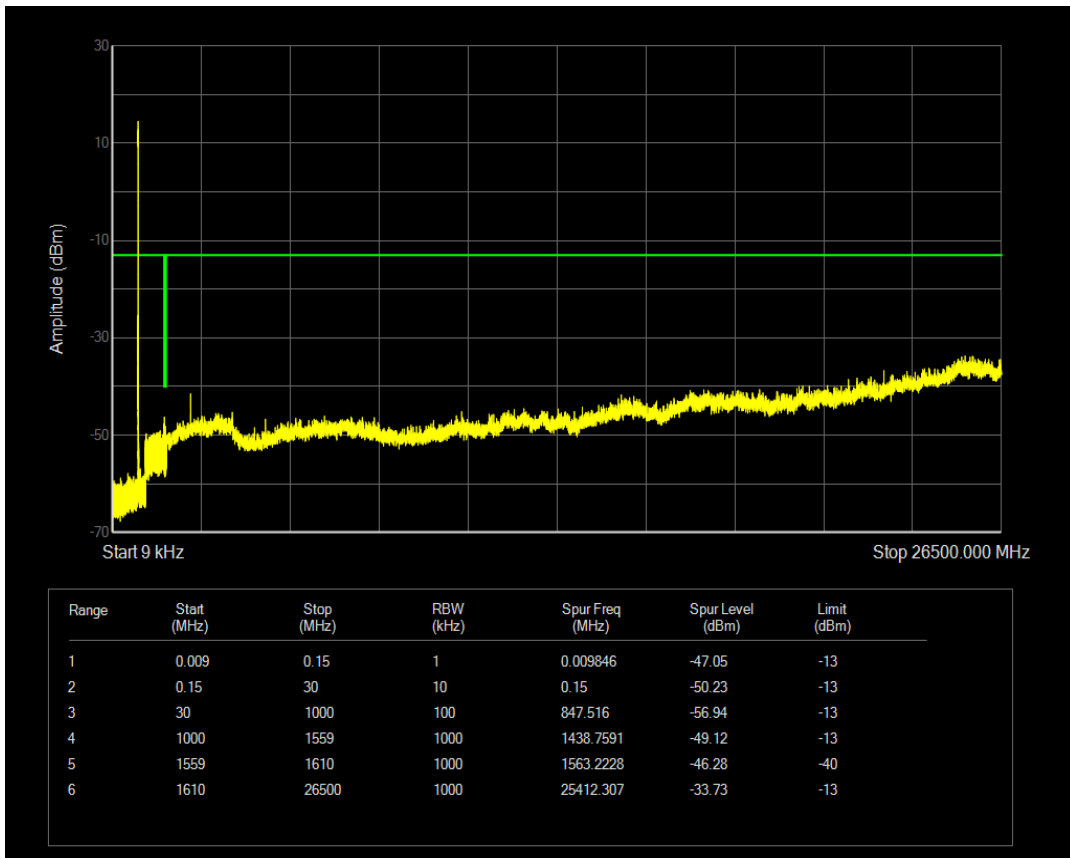

Band13 16QAM BW=5MHz Channel=23230 RB Size=25 Position=#0

Band13 QPSK BW=5MHz Channel=23255 RB Size=1 Position=#0