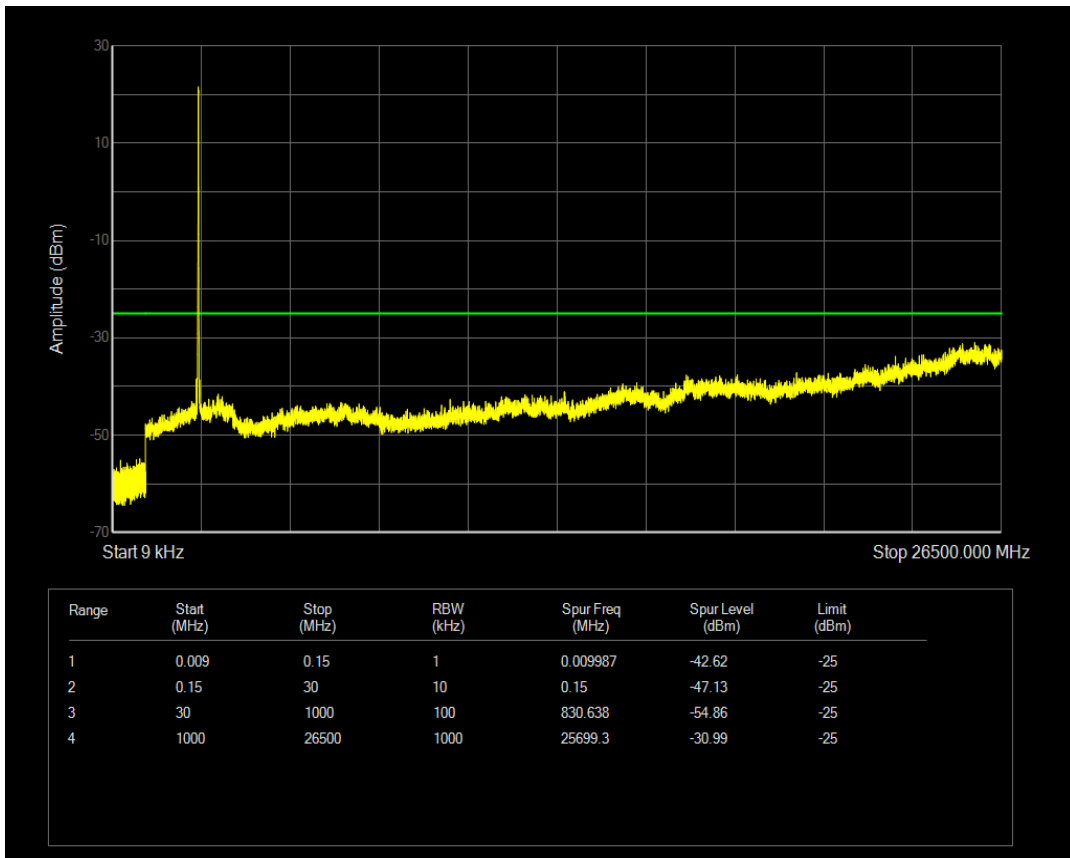

Band38 QPSK BW=5MHz Channel=38225 RB Size=25 Position=#0

Band38 16QAM BW=5MHz Channel=38225 RB Size=1 Position=#0

Band38 16QAM BW=5MHz Channel=38225 RB Size=25 Position=#0

Band38 QPSK BW=10MHz Channel=37800 RB Size=1 Position=#0

Band38 QPSK BW=10MHz Channel=37800 RB Size=50 Position=#0

Band38 16QAM BW=10MHz Channel=37800 RB Size=1 Position=#0

Band38 16QAM BW=10MHz Channel=37800 RB Size=50 Position=#0

Band38 QPSK BW=10MHz Channel=38000 RB Size=1 Position=#0