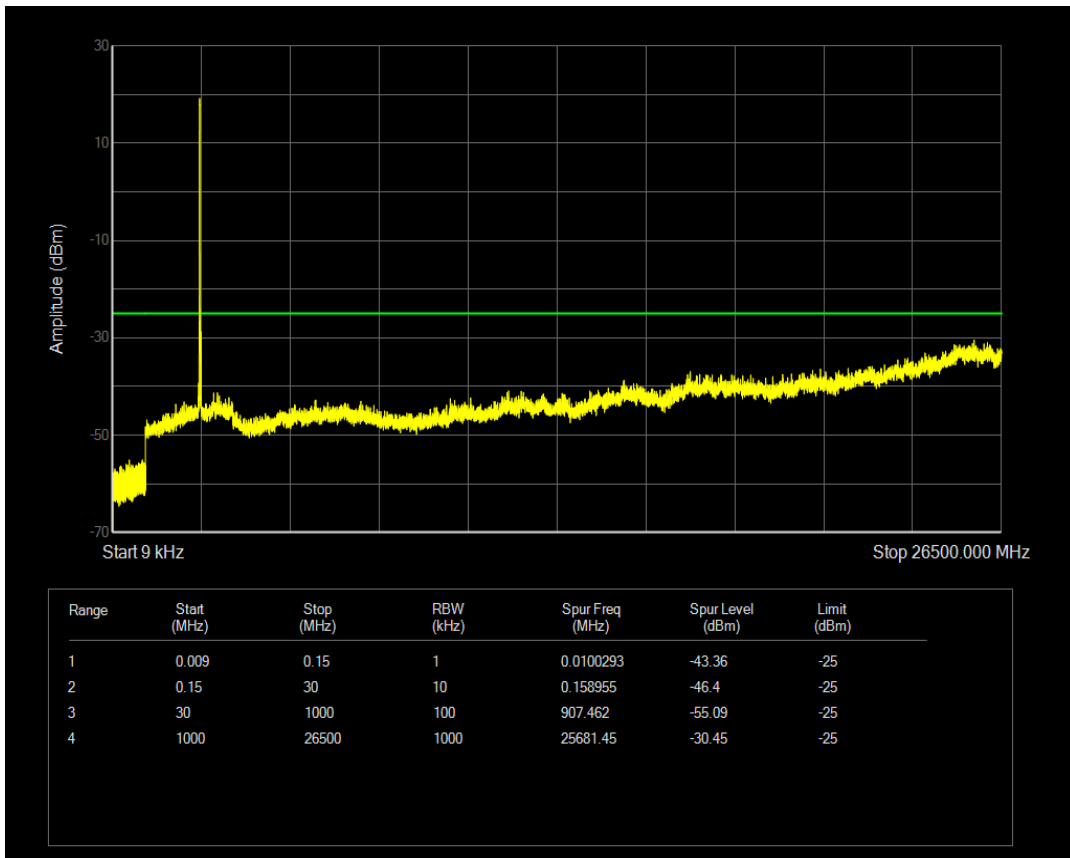

Band38 QPSK BW=10MHz Channel=38200 RB Size=50 Position=#0

Band38 16QAM BW=10MHz Channel=38200 RB Size=1 Position=#0