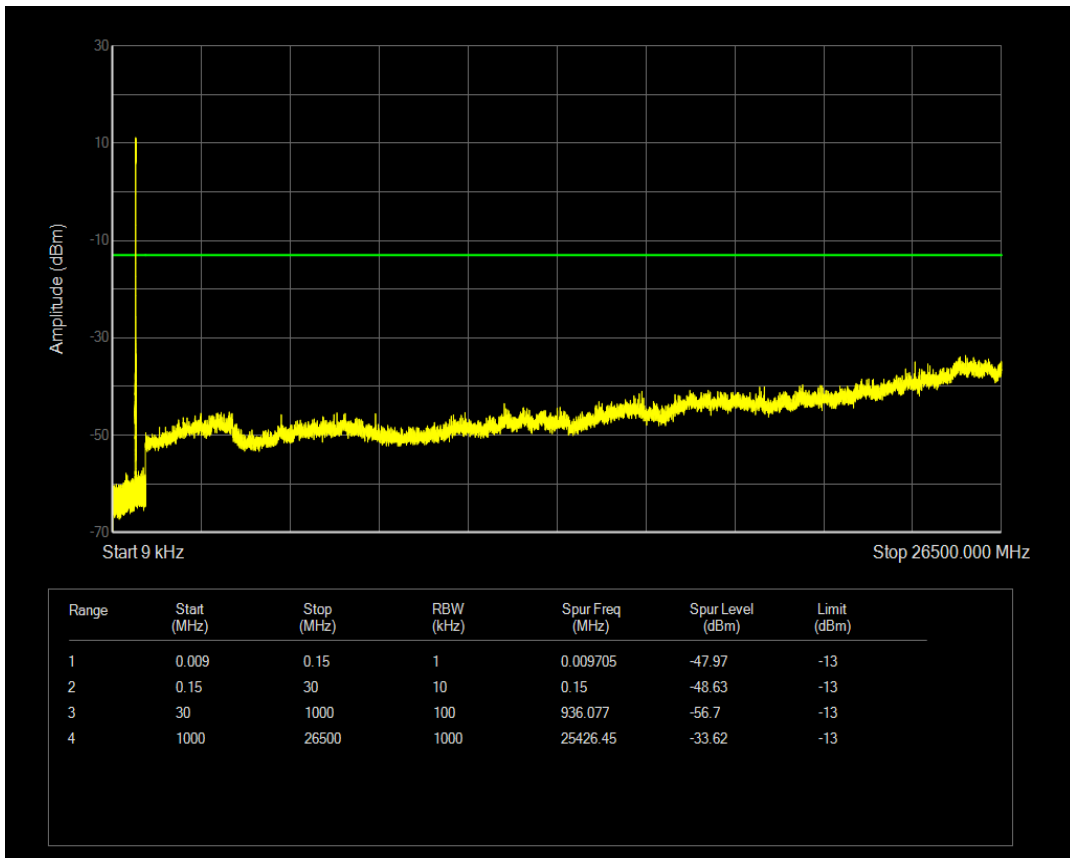

Band12 16QAM BW=10MHz Channel=23095 RB Size=50 Position=#0

Band12 QPSK BW=10MHz Channel=23130 RB Size=1 Position=#0