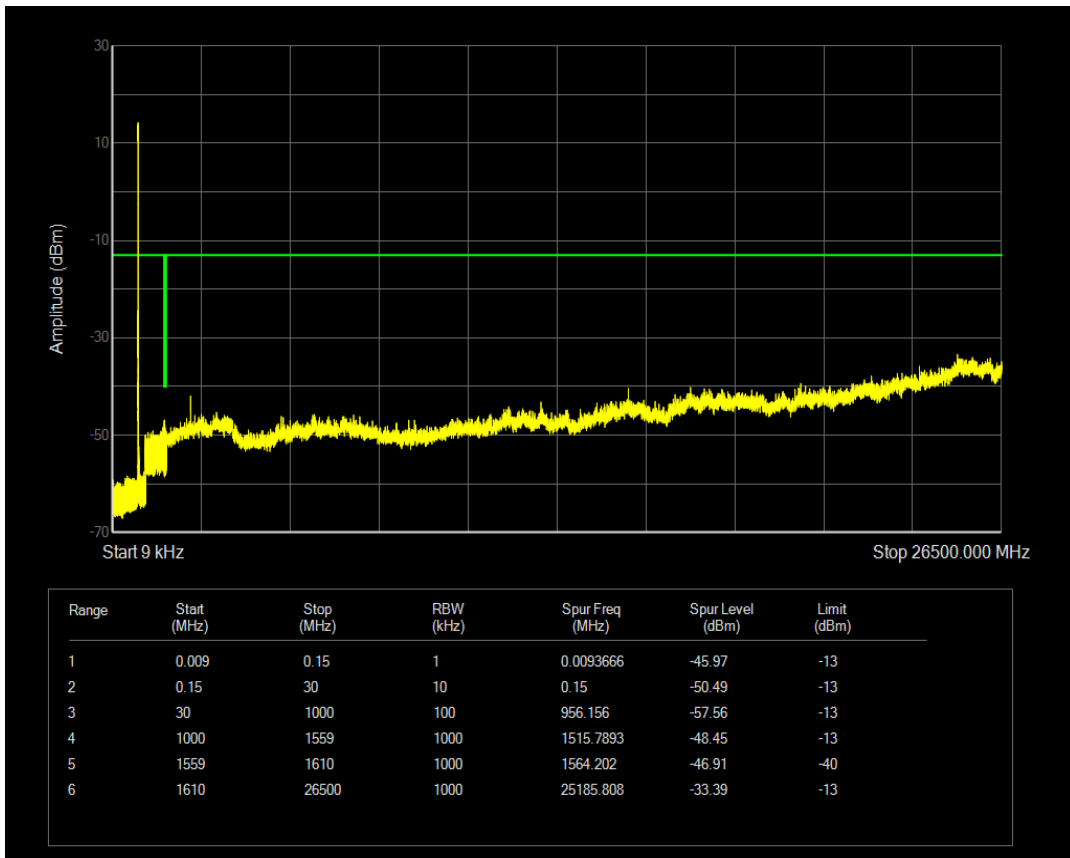

Band13 QPSK BW=5MHz Channel=23230 RB Size=25 Position=#0

Band13 16QAM BW=5MHz Channel=23230 RB Size=1 Position=#0