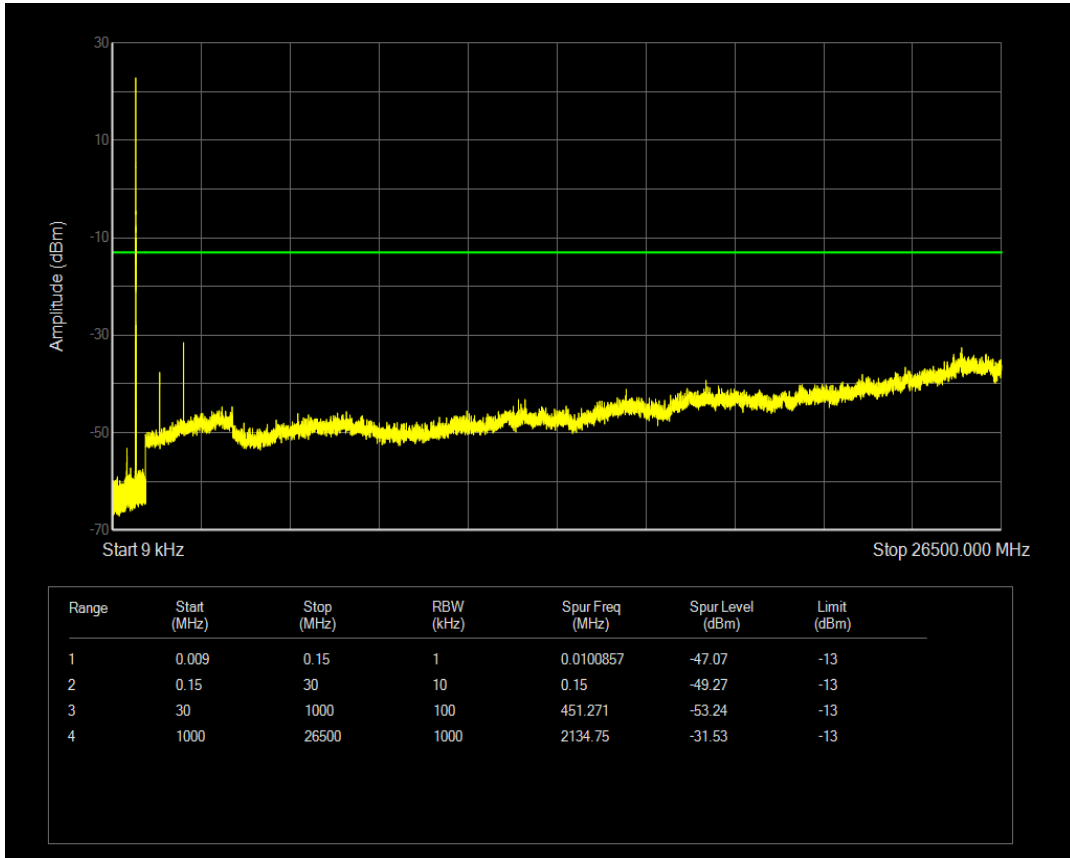

Band12 QPSK BW=5MHz Channel=23095 RB Size=25 Position=#0

Band12 16QAM BW=5MHz Channel=23095 RB Size=1 Position=#0

Band12 16QAM BW=5MHz Channel=23095 RB Size=25 Position=#0

Band12 QPSK BW=5MHz Channel=23155 RB Size=1 Position=#0