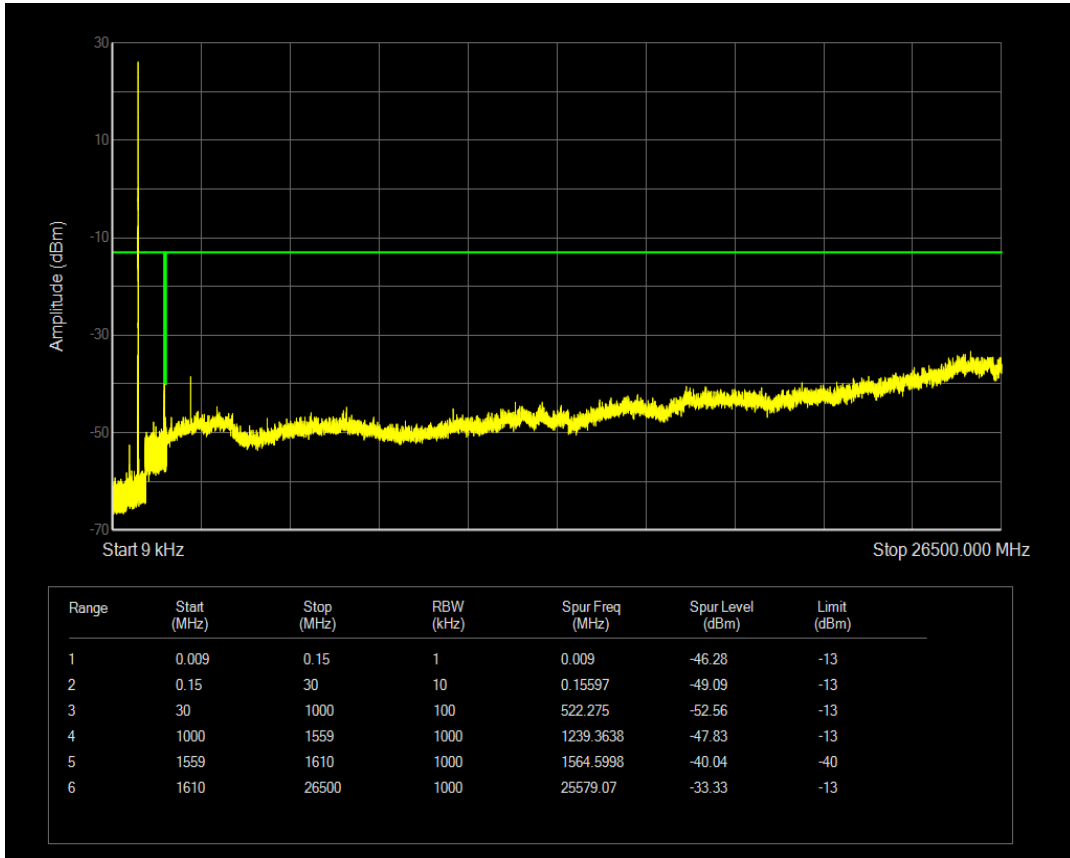

Band13 QPSK BW=5MHz Channel=23230 RB Size=25 Position=#0

Band13 16QAM BW=5MHz Channel=23230 RB Size=1 Position=#0

Band13 16QAM BW=5MHz Channel=23230 RB Size=25 Position=#0

Band13 QPSK BW=5MHz Channel=23255 RB Size=1 Position=#0

Band13 QPSK BW=5MHz Channel=23255 RB Size=25 Position=#0

Band13 16QAM BW=5MHz Channel=23255 RB Size=1 Position=#0

Band13 16QAM BW=5MHz Channel=23255 RB Size=25 Position=#0

Band13 QPSK BW=10MHz Channel=23230 RB Size=1 Position=#0