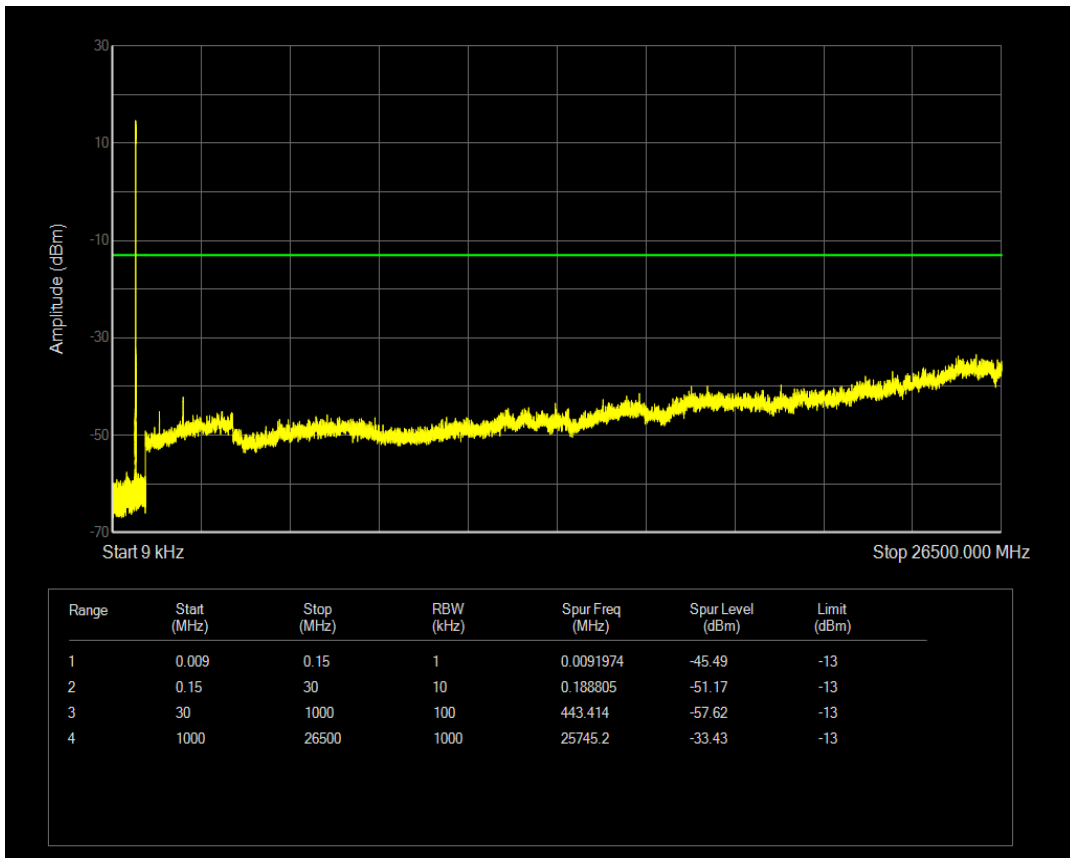

Band12 QPSK BW=5MHz Channel=23095 RB Size=25 Position=#0

Band12 16QAM BW=5MHz Channel=23095 RB Size=1 Position=#0