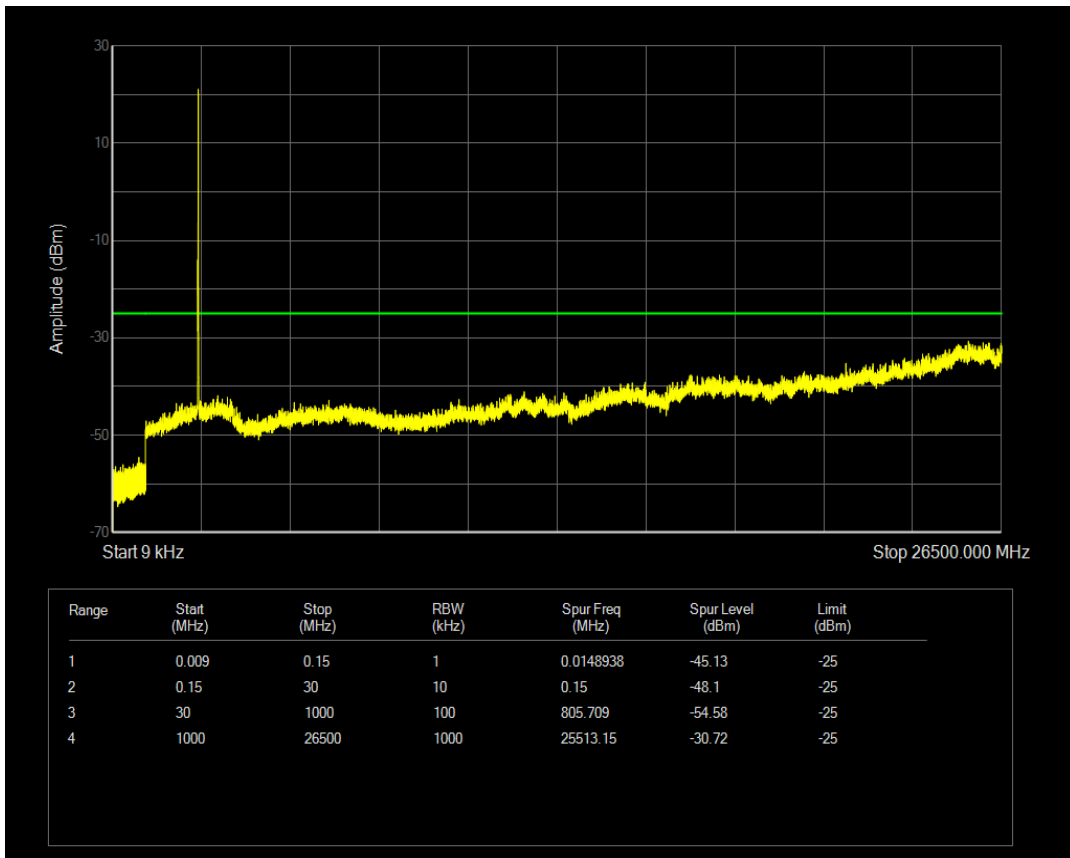

Band38 QPSK BW=5MHz Channel=37775 RB Size=25 Position=#0

Band38 16QAM BW=5MHz Channel=37775 RB Size=1 Position=#0