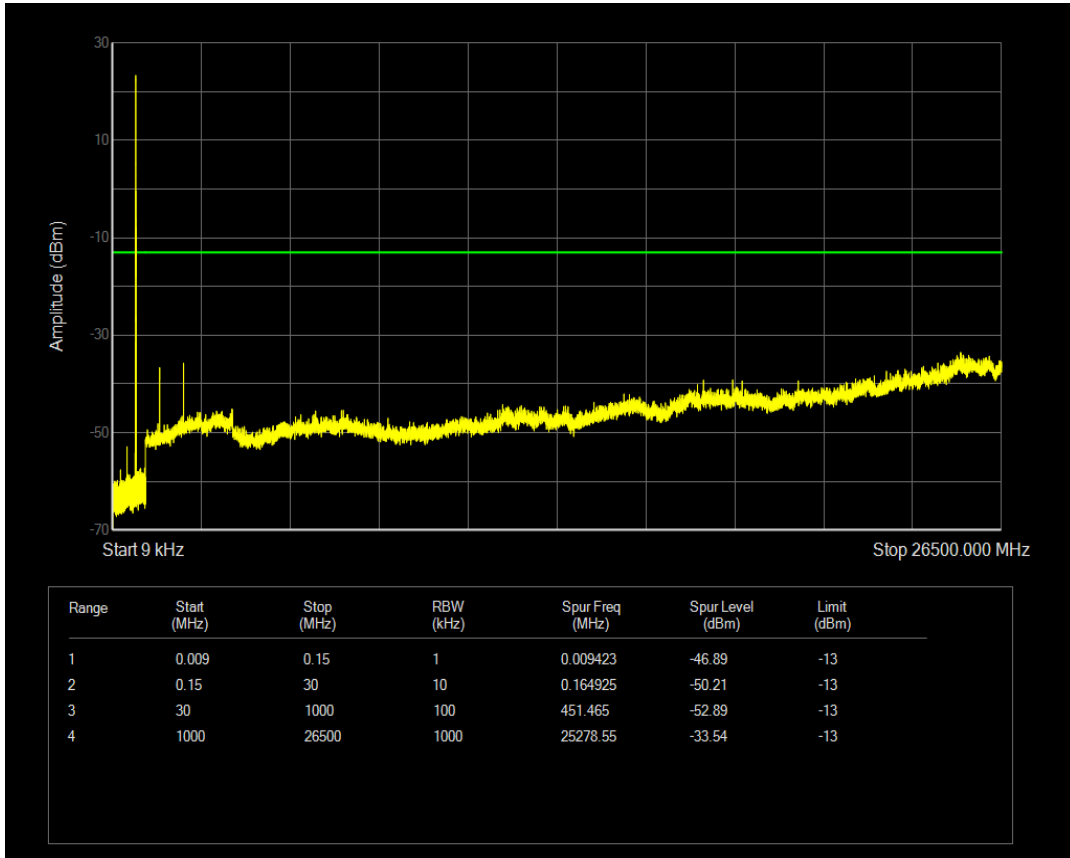

Band17 16QAM BW=5MHz Channel=23825 RB Size=1 Position=#0

Band17 16QAM BW=5MHz Channel=23825 RB Size=25 Position=#0