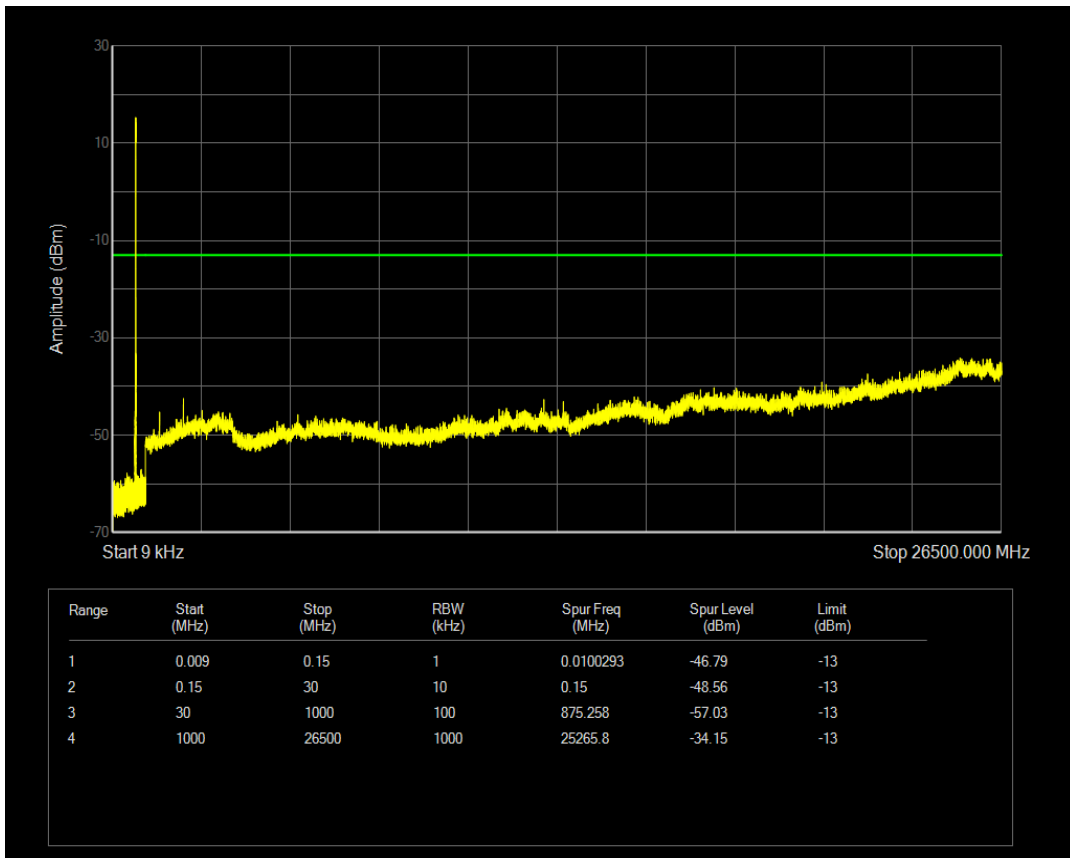

Band17 QPSK BW=5MHz Channel=23790 RB Size=25 Position=#0

Band17 16QAM BW=5MHz Channel=23790 RB Size=1 Position=#0