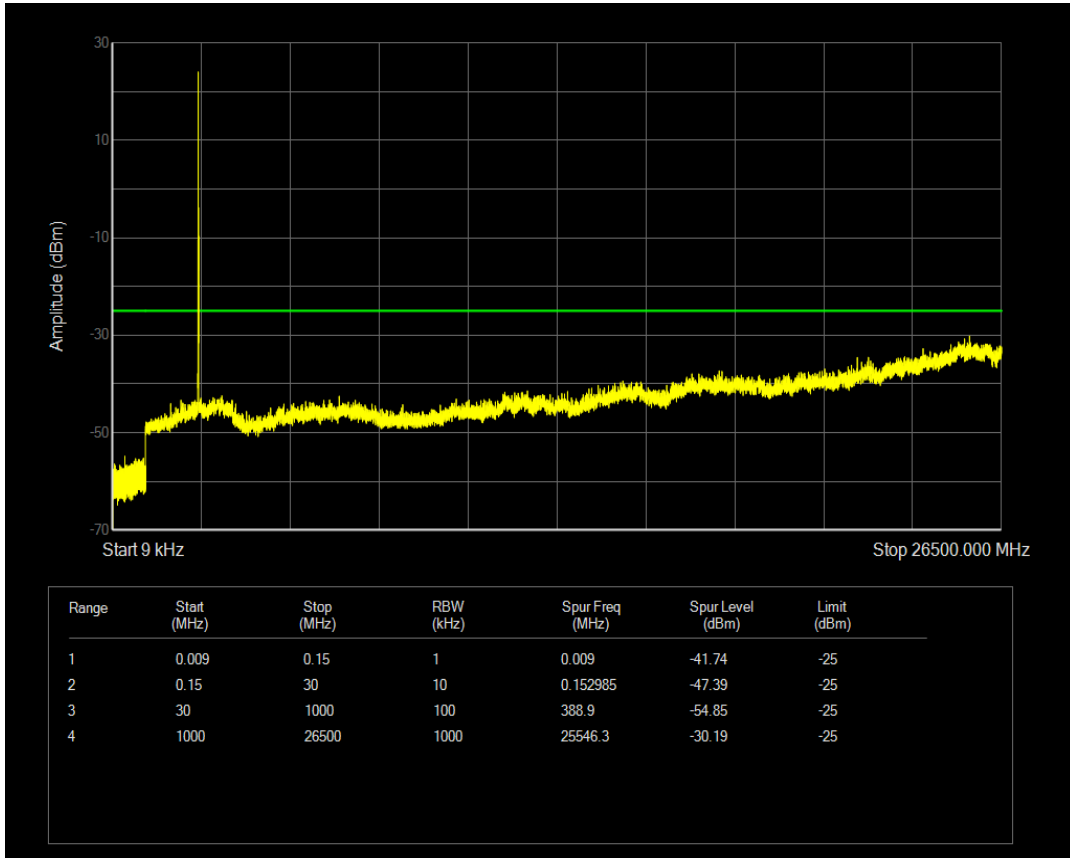

Band38 16QAM BW=5MHz Channel=37775 RB Size=1 Position=#0

Band38 16QAM BW=5MHz Channel=37775 RB Size=25 Position=#0