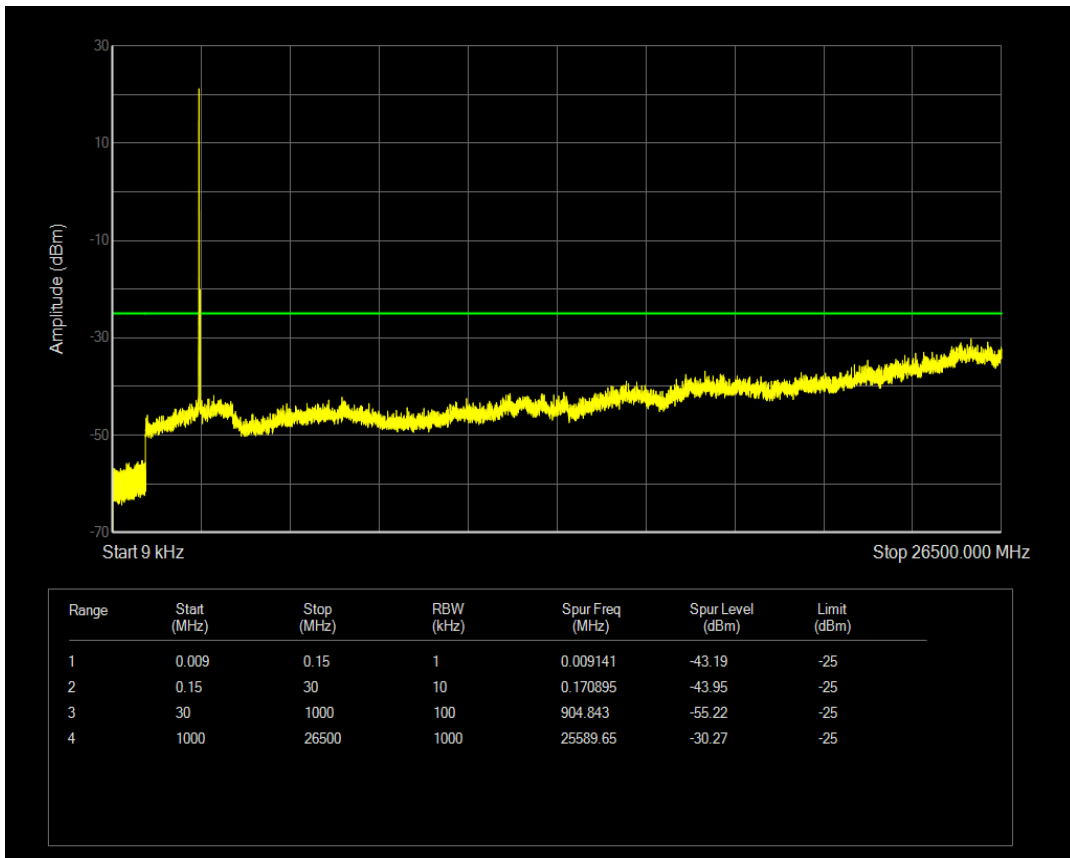

Band2 QPSK BW=20MHz Channel=19100 RB Size=100 Position=#0

Band2 16QAM BW=20MHz Channel=19100 RB Size=1 Position=#0

Band2 16QAM BW=20MHz Channel=19100 RB Size=100 Position=#0

Band38 QPSK BW=5MHz Channel=37775 RB Size=1 Position=#0

Band38 QPSK BW=5MHz Channel=37775 RB Size=25 Position=#0

Band38 16QAM BW=5MHz Channel=37775 RB Size=1 Position=#0

Band38 16QAM BW=5MHz Channel=37775 RB Size=25 Position=#0

Band38 QPSK BW=5MHz Channel=38000 RB Size=1 Position=#0

Band38 QPSK BW=5MHz Channel=38000 RB Size=25 Position=#0

Band38 16QAM BW=5MHz Channel=38000 RB Size=1 Position=#0

Band38 16QAM BW=5MHz Channel=38000 RB Size=25 Position=#0

Band38 QPSK BW=5MHz Channel=38225 RB Size=1 Position=#0