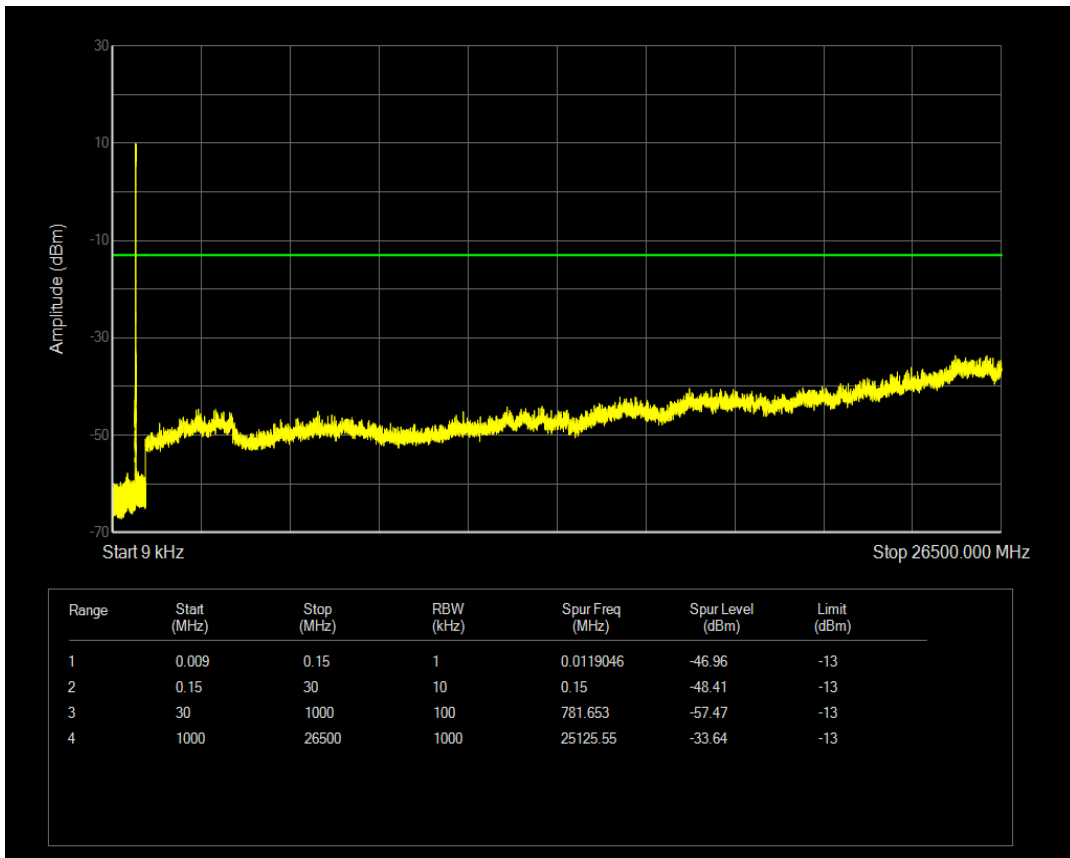

Band17 16QAM BW=10MHz Channel=23780 RB Size=50 Position=#0

Band17 QPSK BW=10MHz Channel=23790 RB Size=1 Position=#0