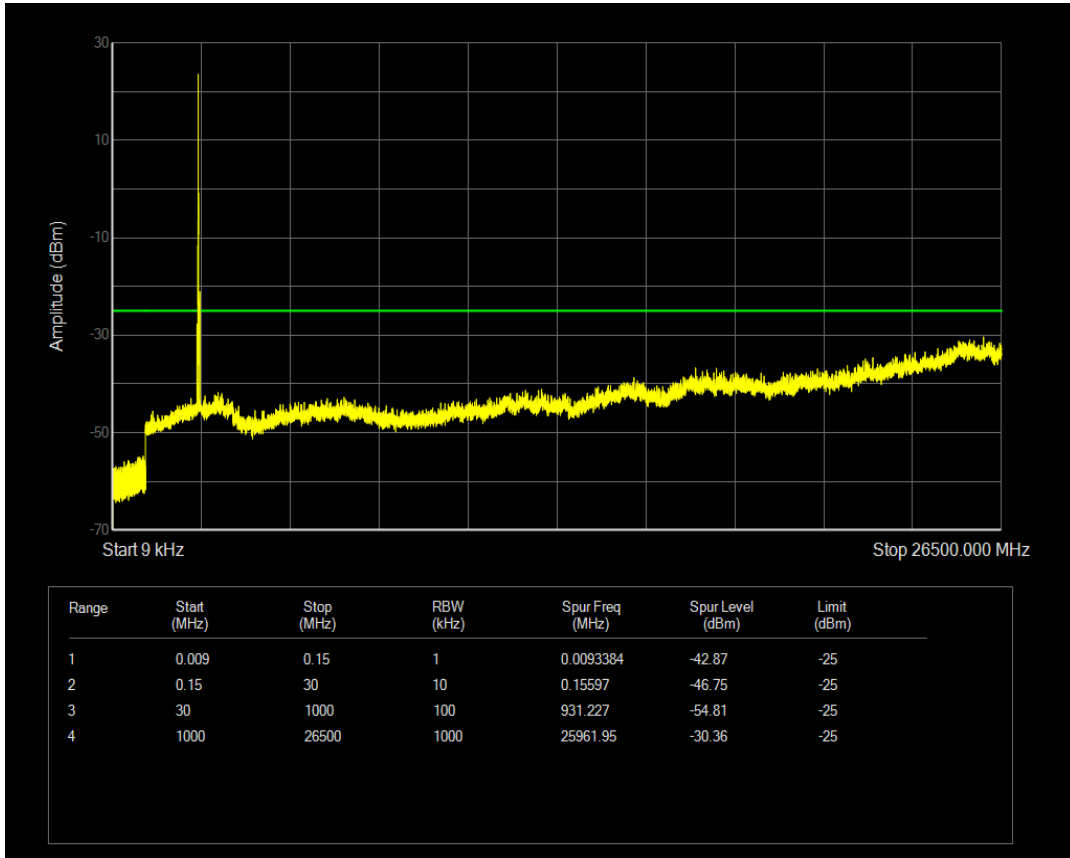

Band38 16QAM BW=10MHz Channel=37800 RB Size=1 Position=#0

Band38 16QAM BW=10MHz Channel=37800 RB Size=50 Position=#0