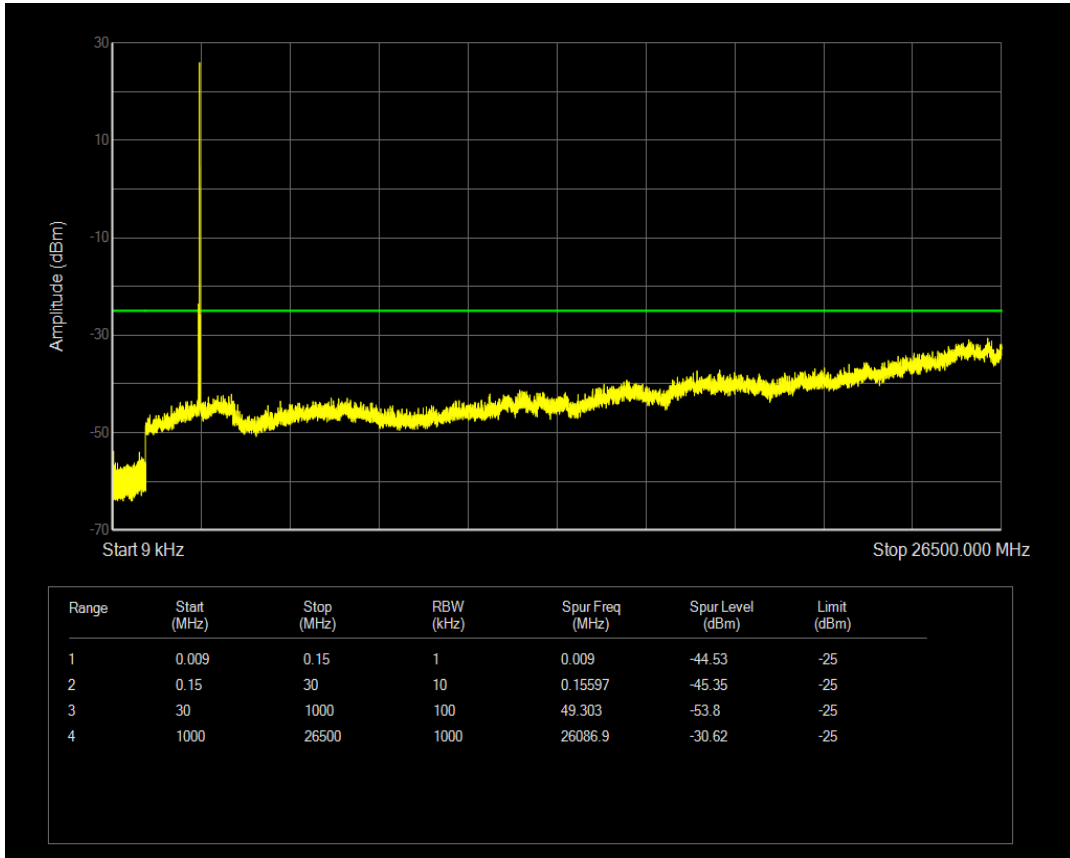

Band38 16QAM BW=10MHz Channel=38200 RB Size=1 Position=#0

Band38 16QAM BW=10MHz Channel=38200 RB Size=50 Position=#0