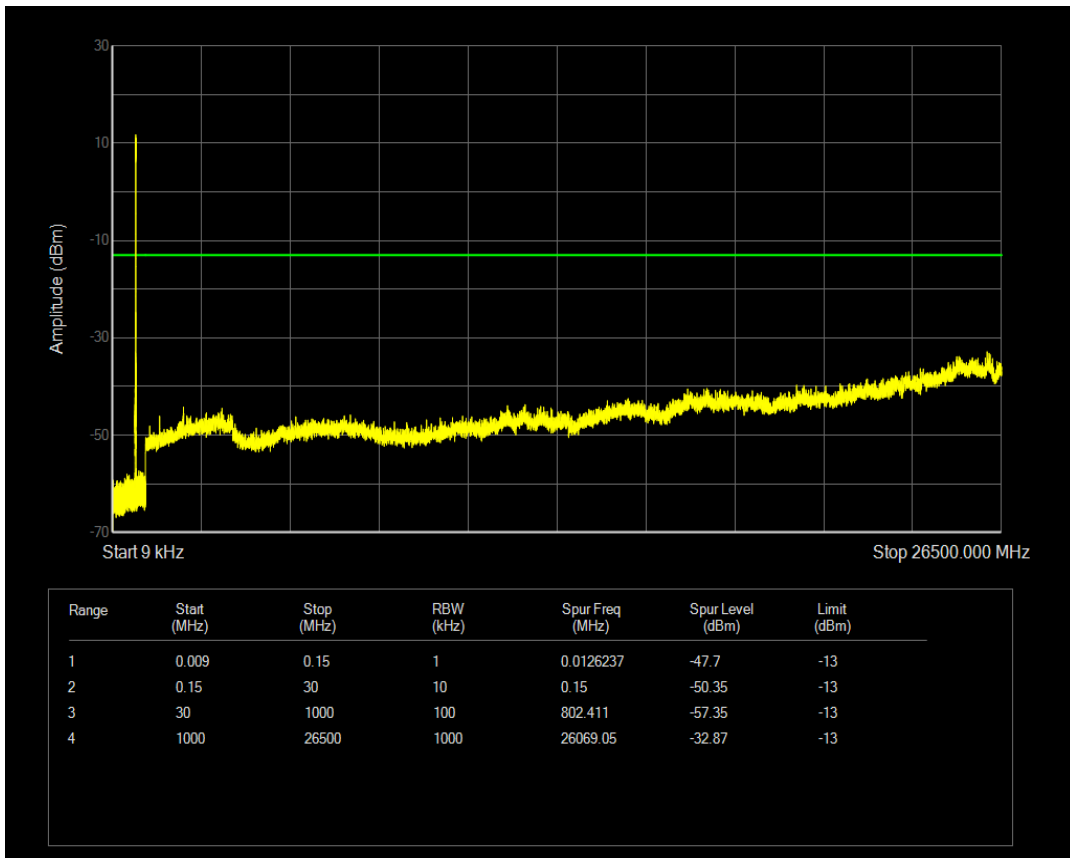

Band17 QPSK BW=10MHz Channel=23790 RB Size=50 Position=#0

Band17 16QAM BW=10MHz Channel=23790 RB Size=1 Position=#0