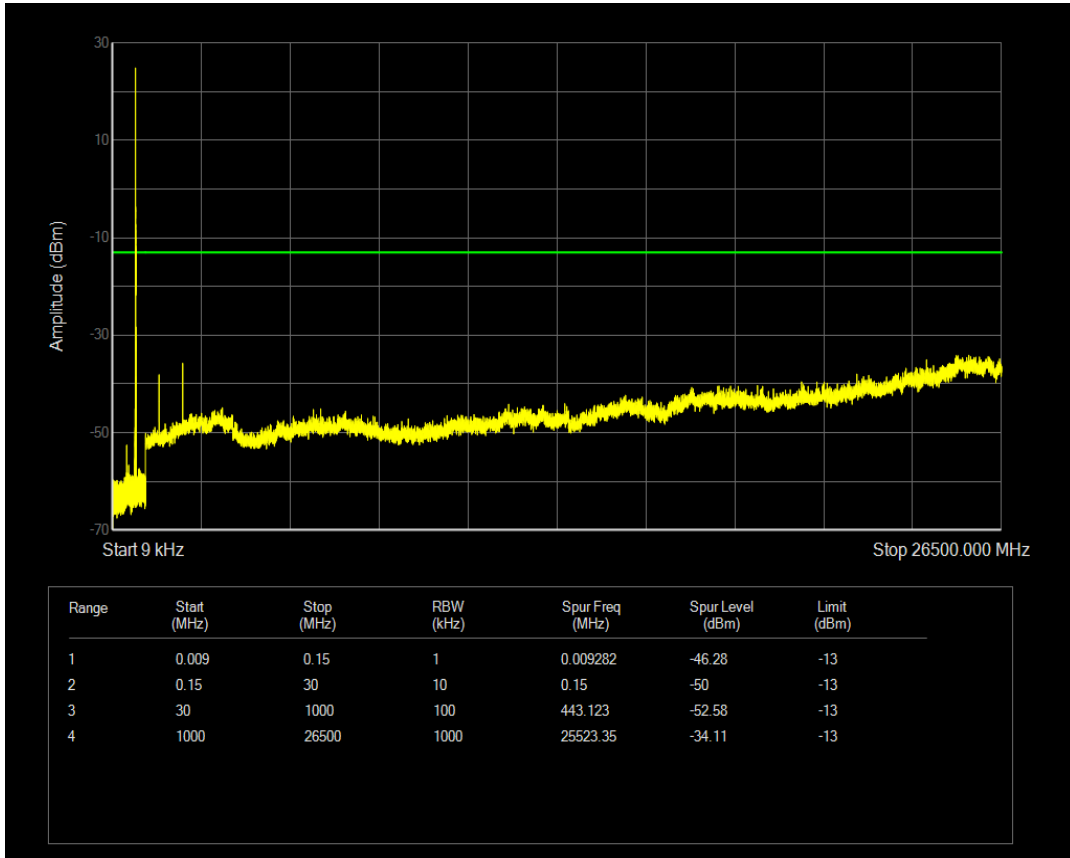

Band12 16QAM BW=10MHz Channel=23095 RB Size=1 Position=#0

Band12 16QAM BW=10MHz Channel=23095 RB Size=50 Position=#0