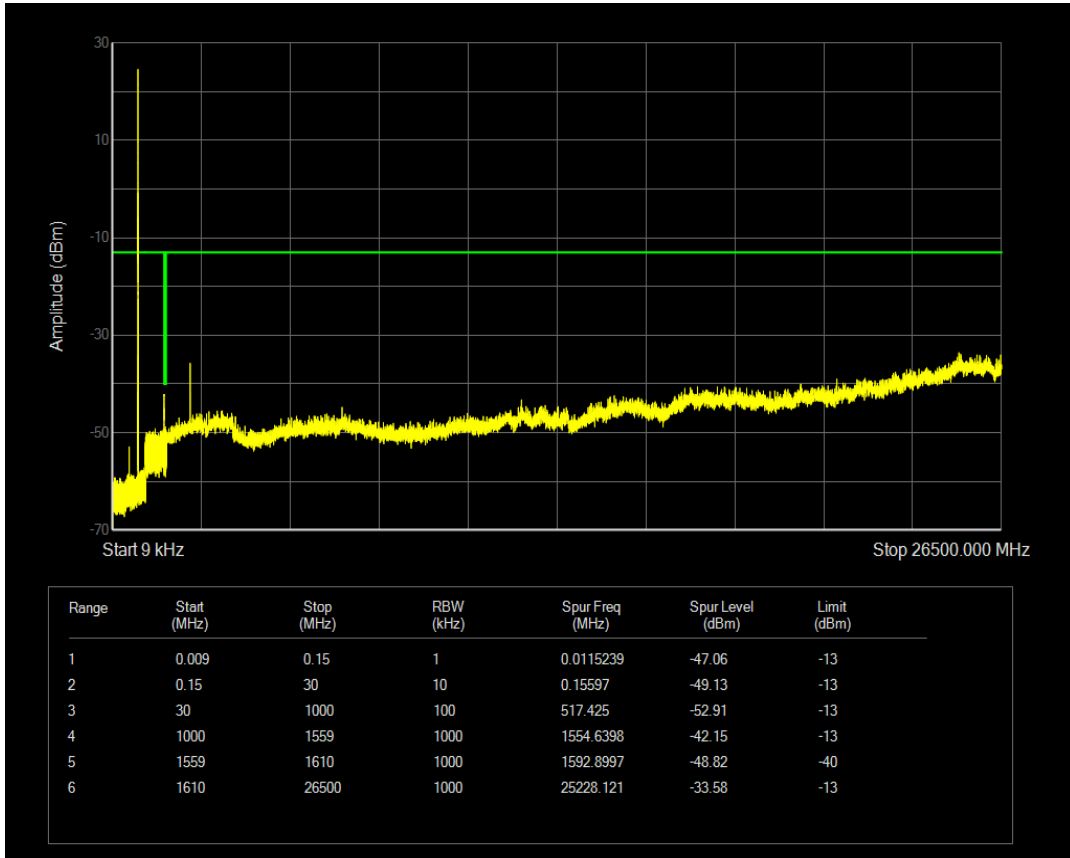

Band12 QPSK BW=10MHz Channel=23130 RB Size=50 Position=#0

Band12 16QAM BW=10MHz Channel=23130 RB Size=1 Position=#0

Band12 16QAM BW=10MHz Channel=23130 RB Size=50 Position=#0

Band13 QPSK BW=5MHz Channel=23205 RB Size=1 Position=#0