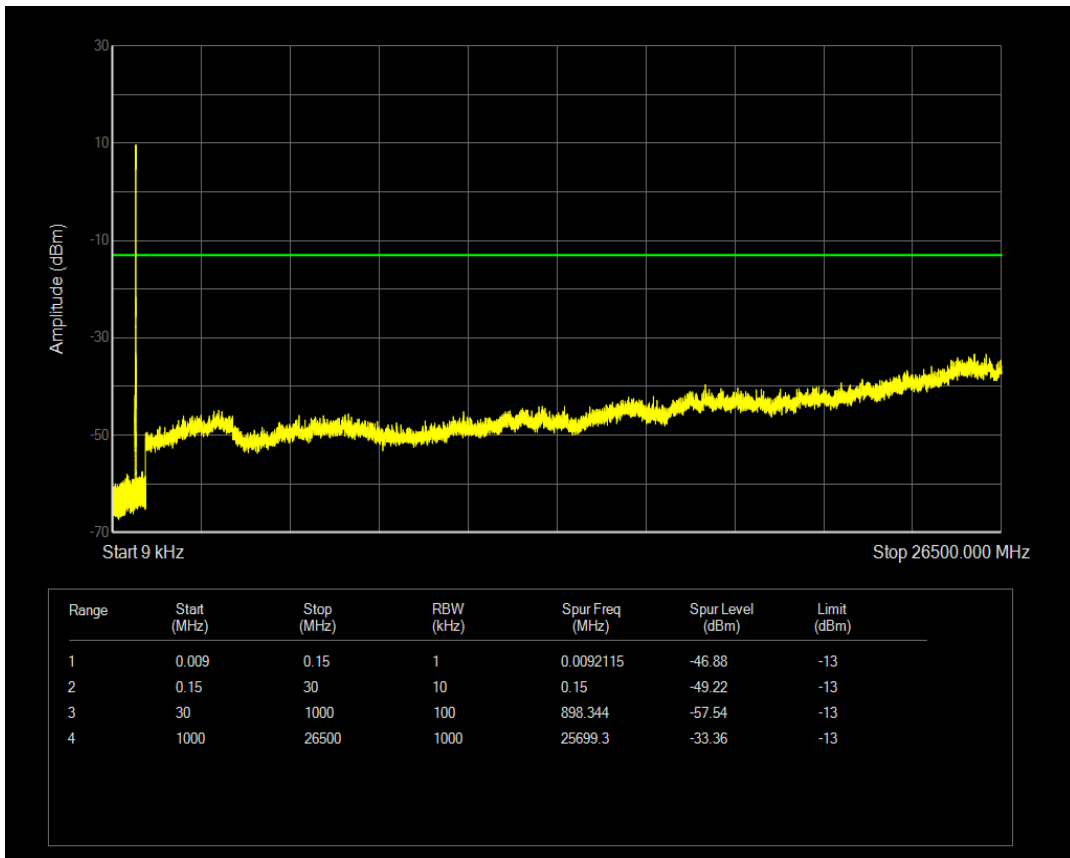

Band12 16QAM BW=10MHz Channel=23130 RB Size=50 Position=#0

Band13 QPSK BW=5MHz Channel=23205 RB Size=1 Position=#0