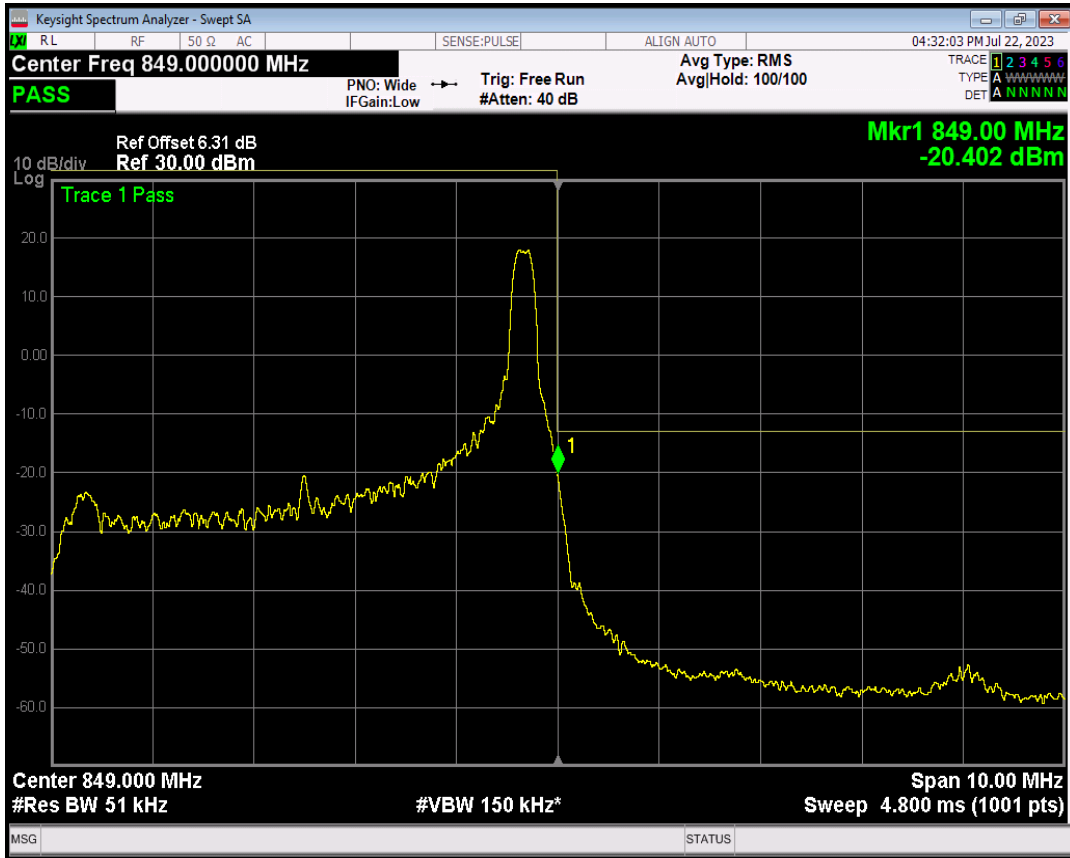

Band5 16QAM BW=5MHz Channel=20425 RB Size=1 Position=#Max

Band5 16QAM BW=5MHz Channel=20425 RB Size=25 Position=#0

Band5 QPSK BW=5MHz Channel=20625 RB Size=1 Position=#0

Band5 QPSK BW=5MHz Channel=20625 RB Size=1 Position=#Max