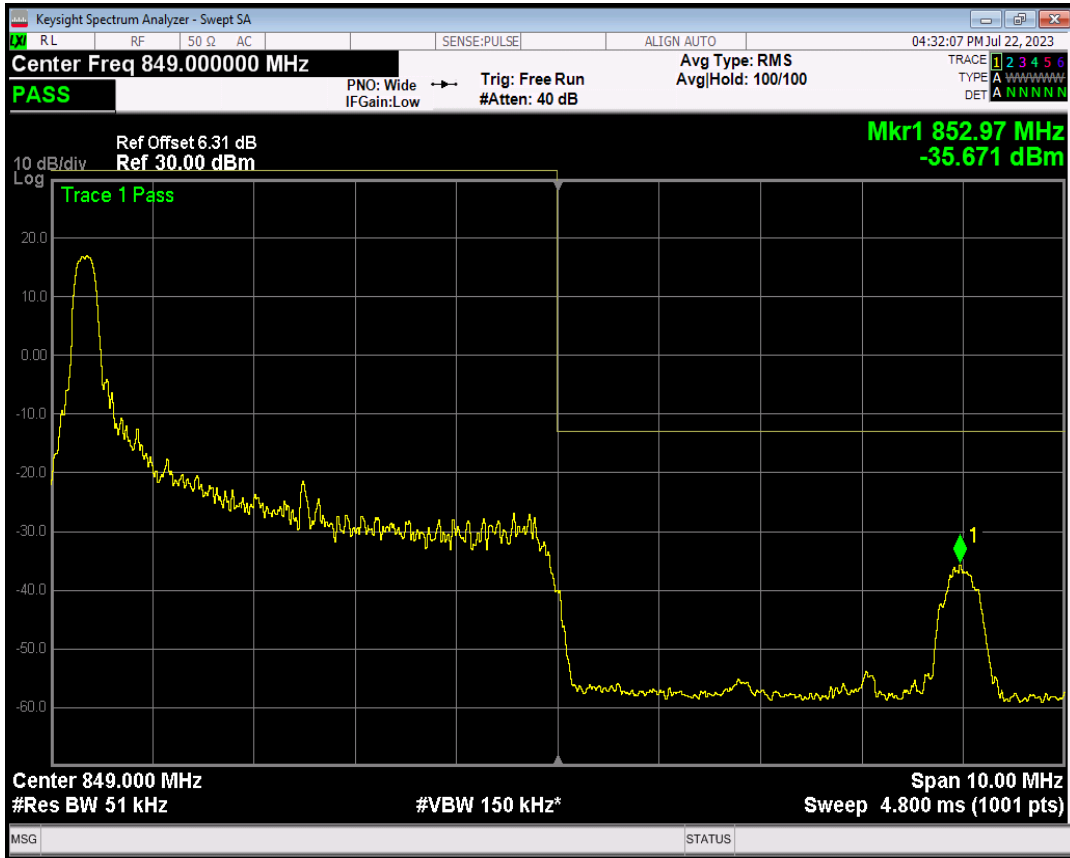

Band5 16QAM BW=5MHz Channel=20625 RB Size=1 Position=#0

Band5 16QAM BW=5MHz Channel=20625 RB Size=1 Position=#Max