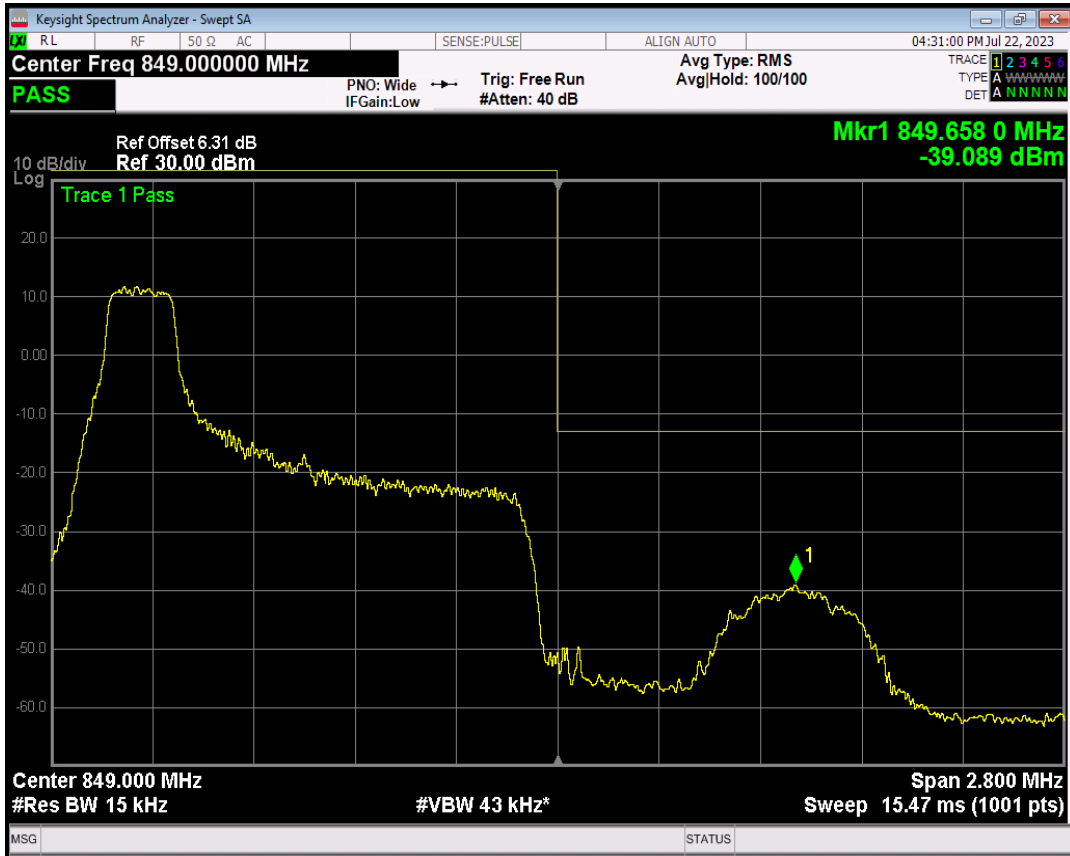

Band5 16QAM BW=1.4MHz Channel=20407 RB Size=1 Position=#Max

Band5 16QAM BW=1.4MHz Channel=20407 RB Size=6 Position=#0

Band5 QPSK BW=1.4MHz Channel=20643 RB Size=1 Position=#0

Band5 QPSK BW=1.4MHz Channel=20643 RB Size=1 Position=#Max

Band5 QPSK BW=1.4MHz Channel=20643 RB Size=6 Position=#0

Band5 16QAM BW=1.4MHz Channel=20643 RB Size=1 Position=#0

Band5 16QAM BW=1.4MHz Channel=20643 RB Size=1 Position=#Max

Band5 16QAM BW=1.4MHz Channel=20643 RB Size=6 Position=#0