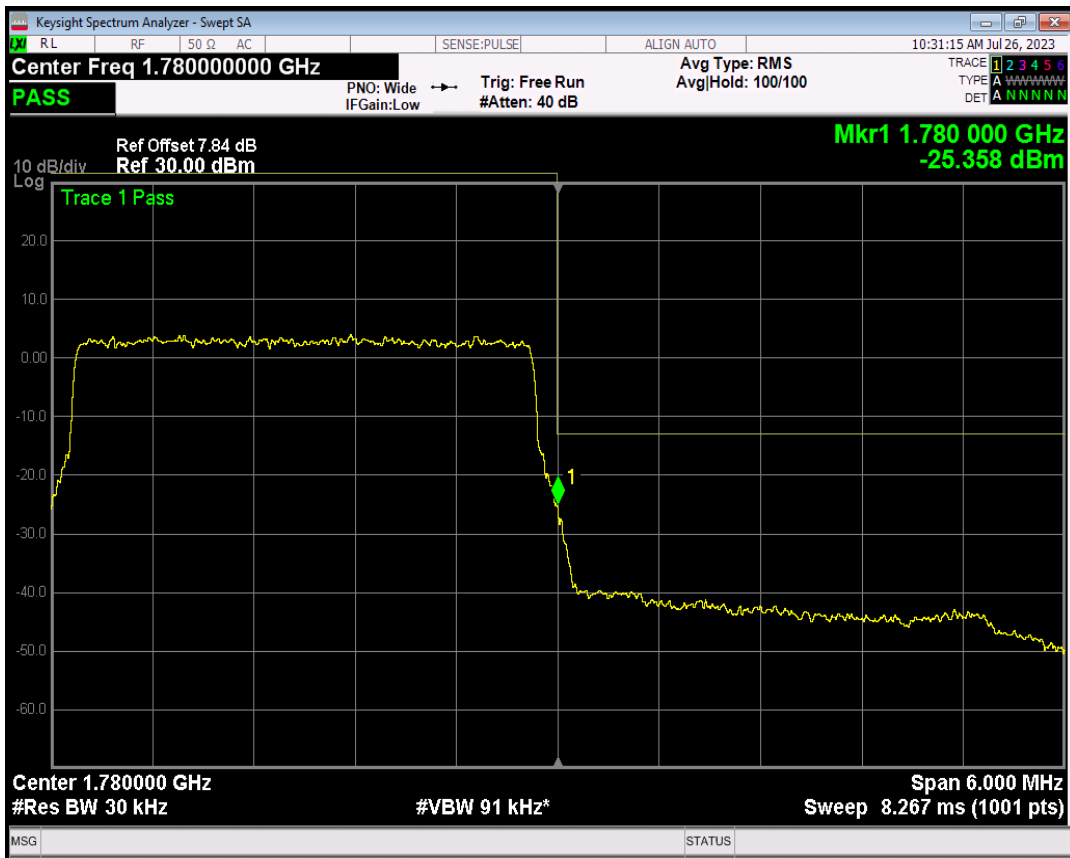

Band66 QPSK BW=3MHz Channel=132657 RB Size=15 Position=#0

Band66 16QAM BW=3MHz Channel=132657 RB Size=1 Position=#0