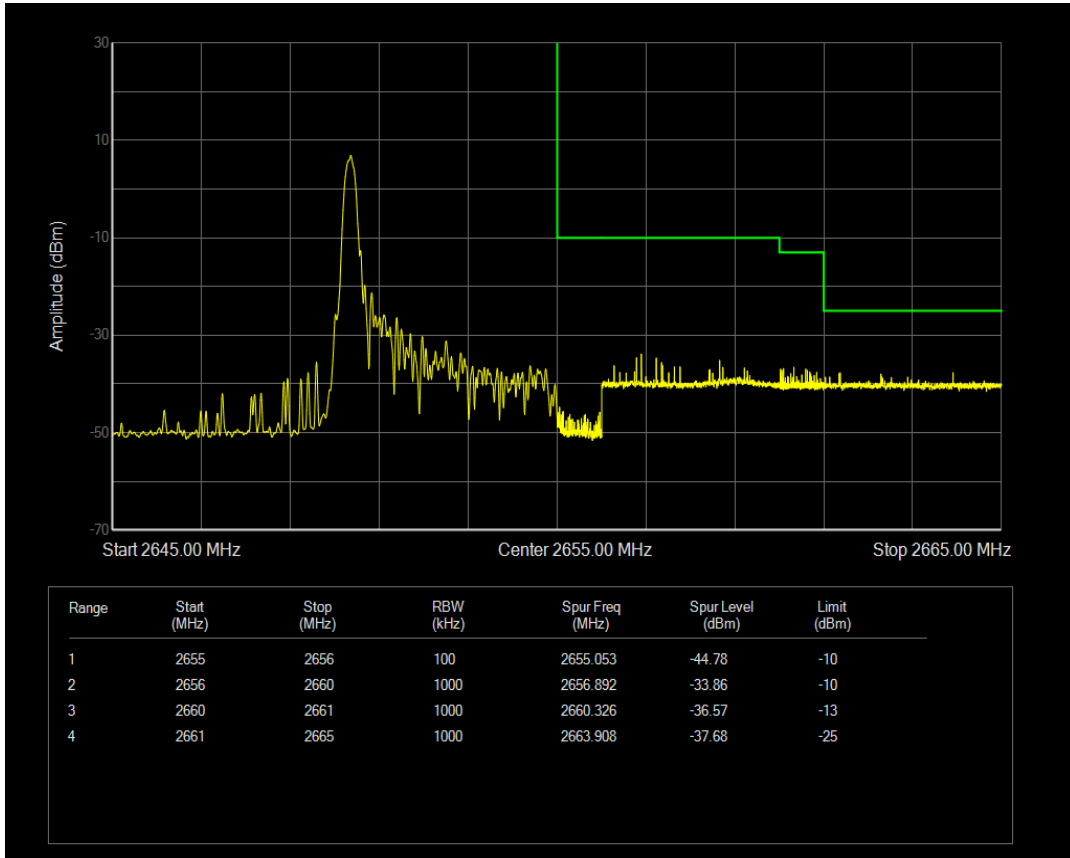

Band41(2535-2655) 16QAM BW=5MHz Channel=41215 RB Size=1 Position=#0

Band41(2535-2655) 16QAM BW=5MHz Channel=41215 RB Size=1 Position=#Max