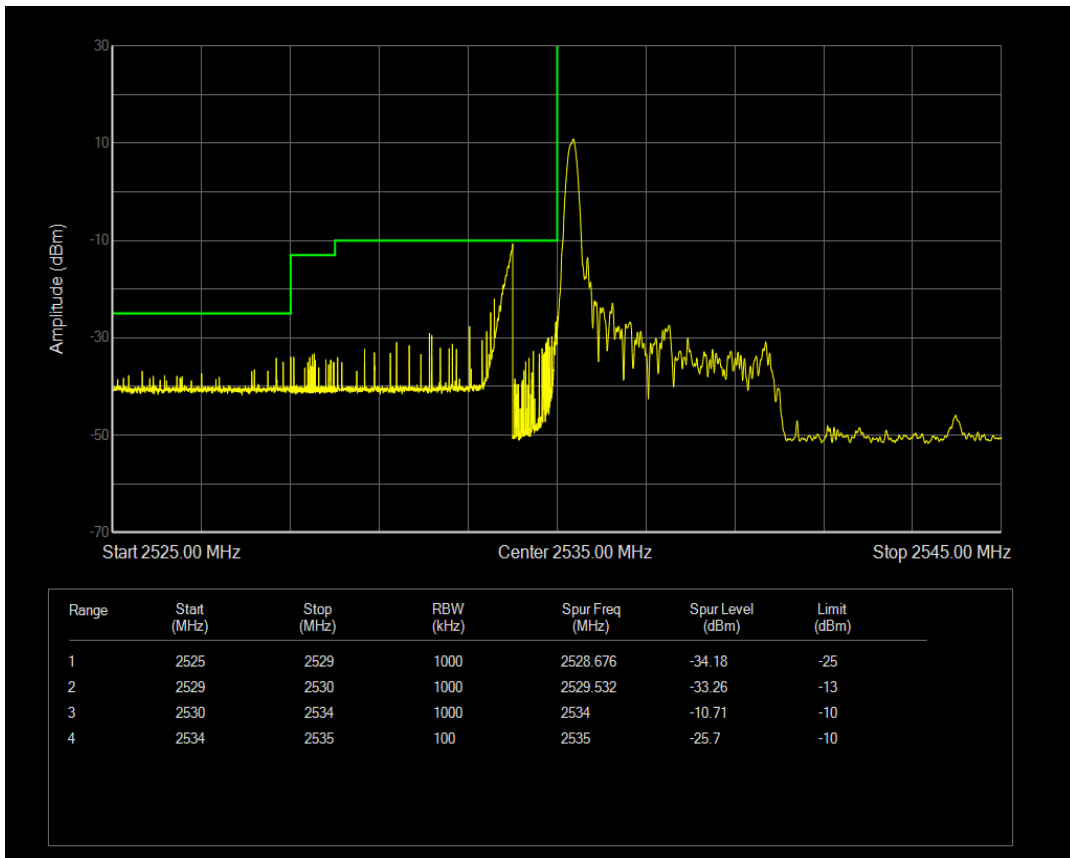

Band41(2535-2655) QPSK BW=5MHz Channel=40065 RB Size=1 Position=#0

Band41(2535-2655) QPSK BW=5MHz Channel=40065 RB Size=1 Position=#Max