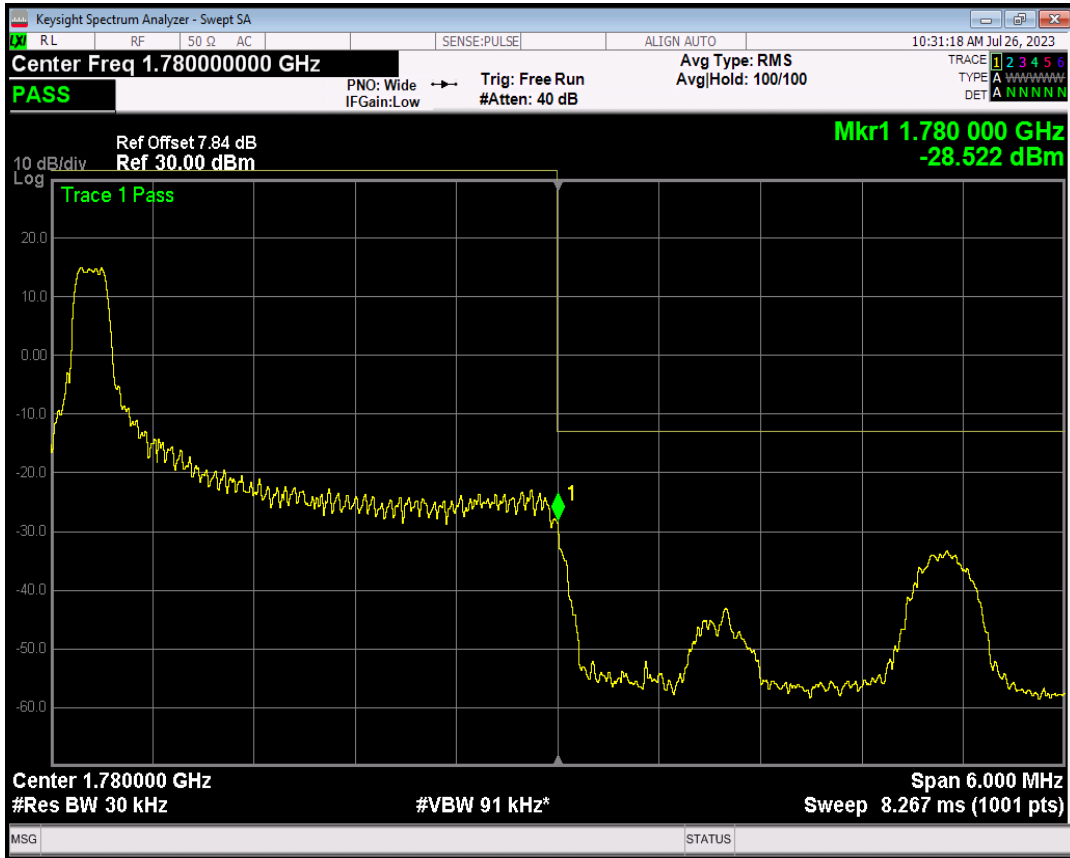

Band66 QPSK BW=3MHz Channel=132657 RB Size=1 Position=#0

Band66 QPSK BW=3MHz Channel=132657 RB Size=1 Position=#Max

Band66 QPSK BW=3MHz Channel=132657 RB Size=15 Position=#0

Band66 16QAM BW=3MHz Channel=132657 RB Size=1 Position=#0