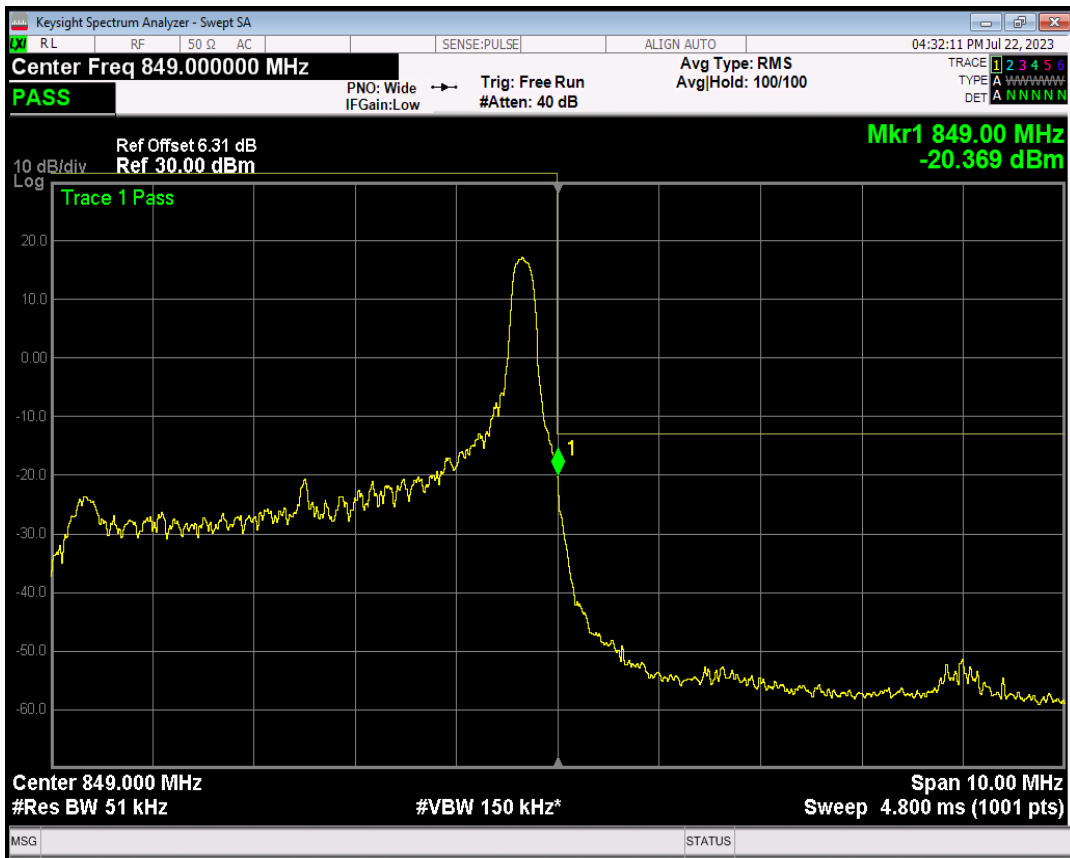

Band5 16QAM BW=5MHz Channel=20625 RB Size=1 Position=#Max

Band5 16QAM BW=5MHz Channel=20625 RB Size=25 Position=#0