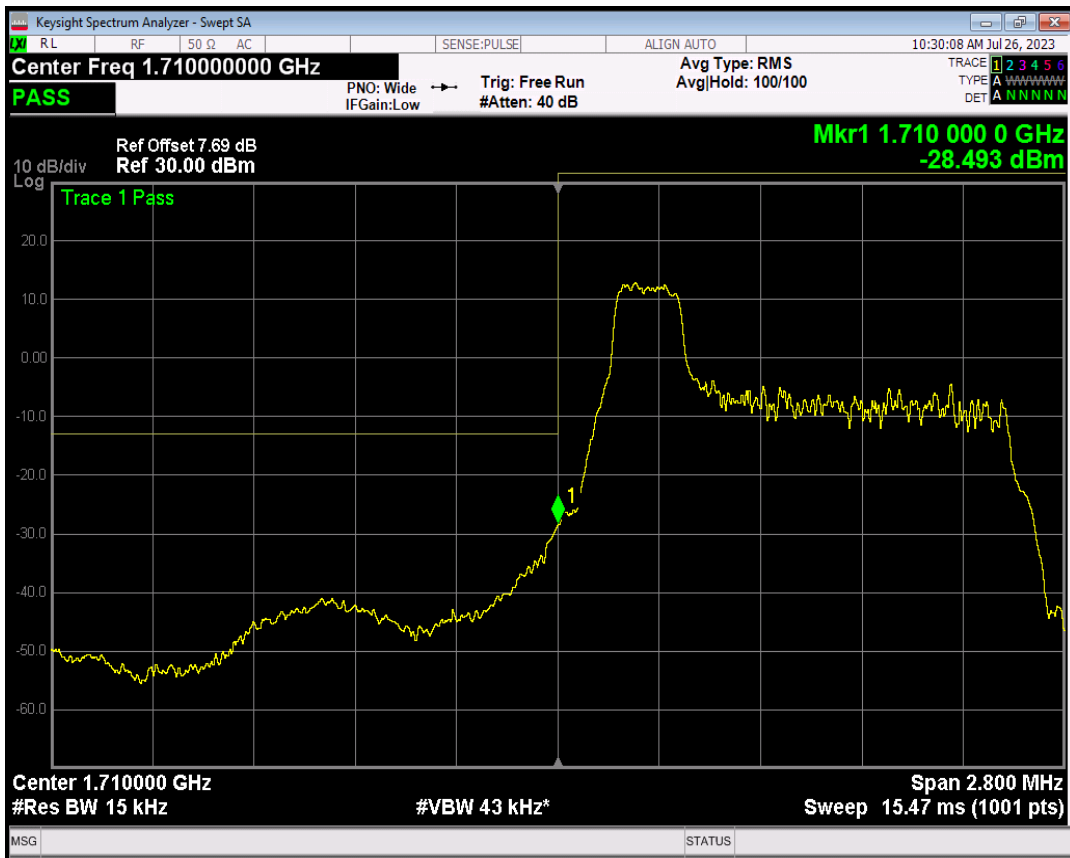

Band66 QPSK BW=1.4MHz Channel=131979 RB Size=1 Position=#0

Band66 QPSK BW=1.4MHz Channel=131979 RB Size=1 Position=#Max