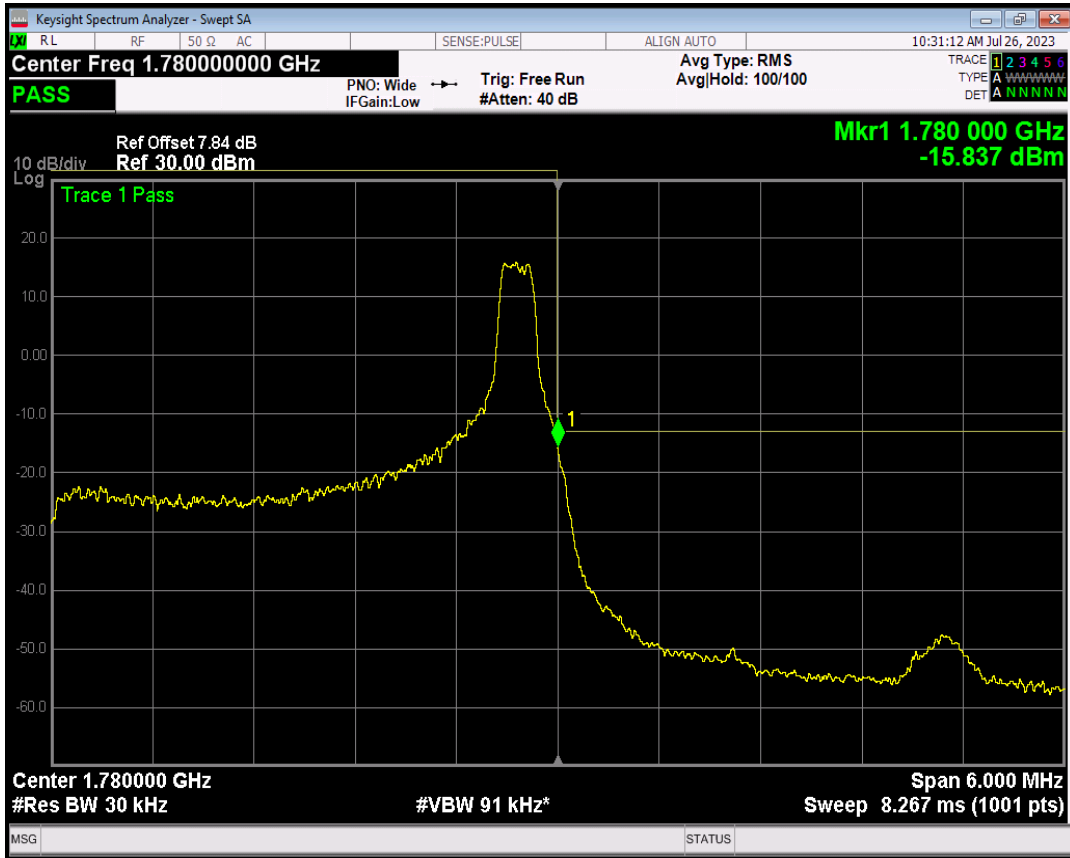

Band66 QPSK BW=3MHz Channel=132657 RB Size=1 Position=#Max

Band66 QPSK BW=3MHz Channel=132657 RB Size=15 Position=#0