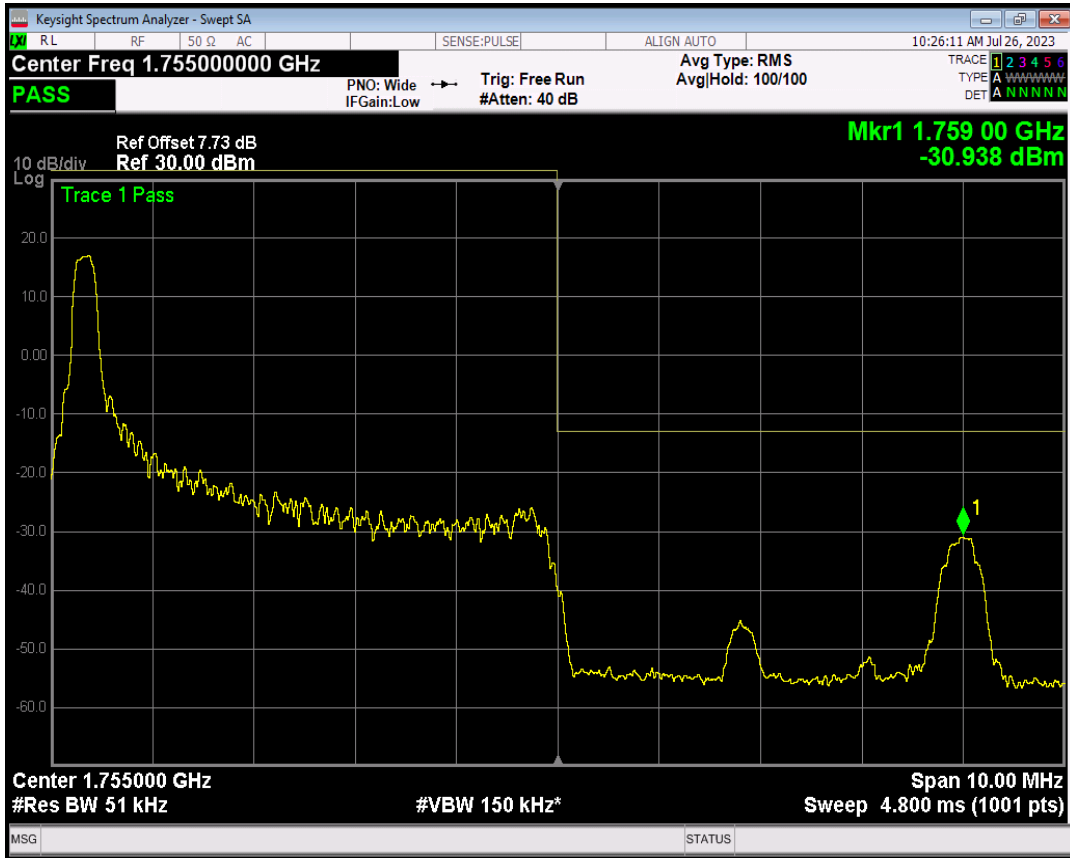

Band4 16QAM BW=5MHz Channel=20375 RB Size=1 Position=#0

Band4 16QAM BW=5MHz Channel=20375 RB Size=1 Position=#Max