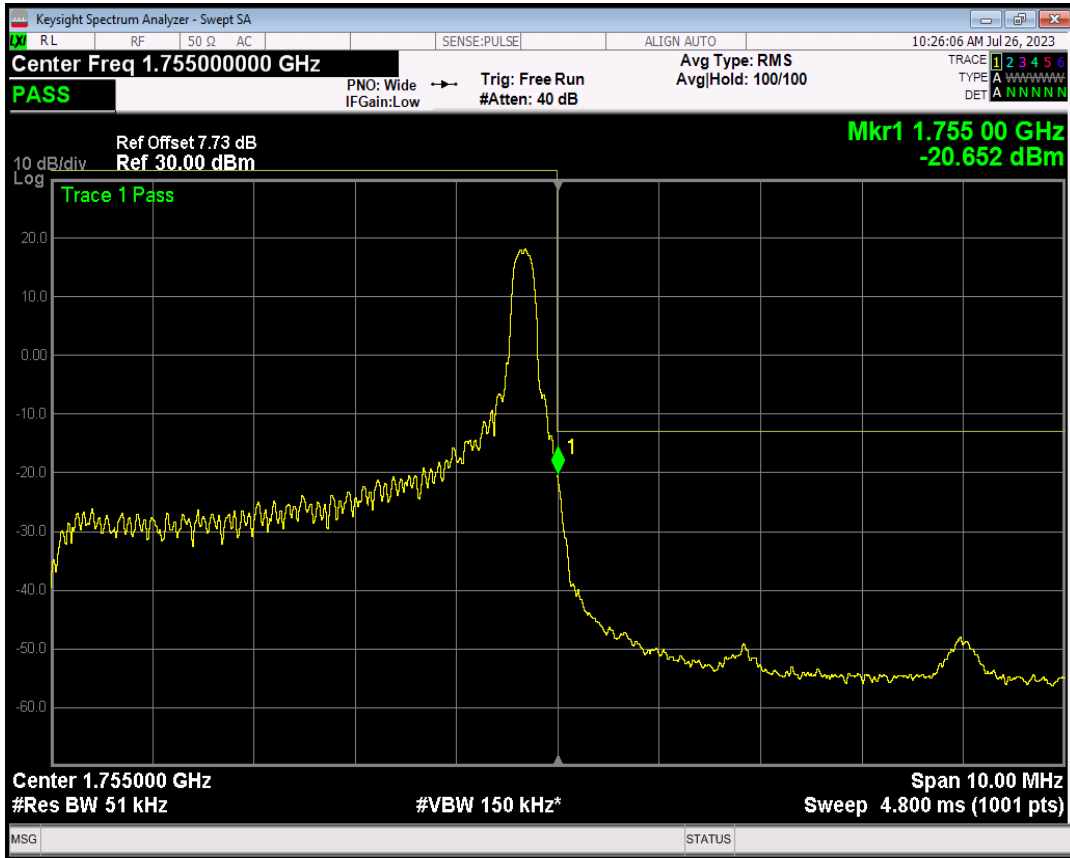

Band4 16QAM BW=5MHz Channel=19975 RB Size=1 Position=#Max

Band4 16QAM BW=5MHz Channel=19975 RB Size=25 Position=#0

Band4 QPSK BW=5MHz Channel=20375 RB Size=1 Position=#0

Band4 QPSK BW=5MHz Channel=20375 RB Size=1 Position=#Max