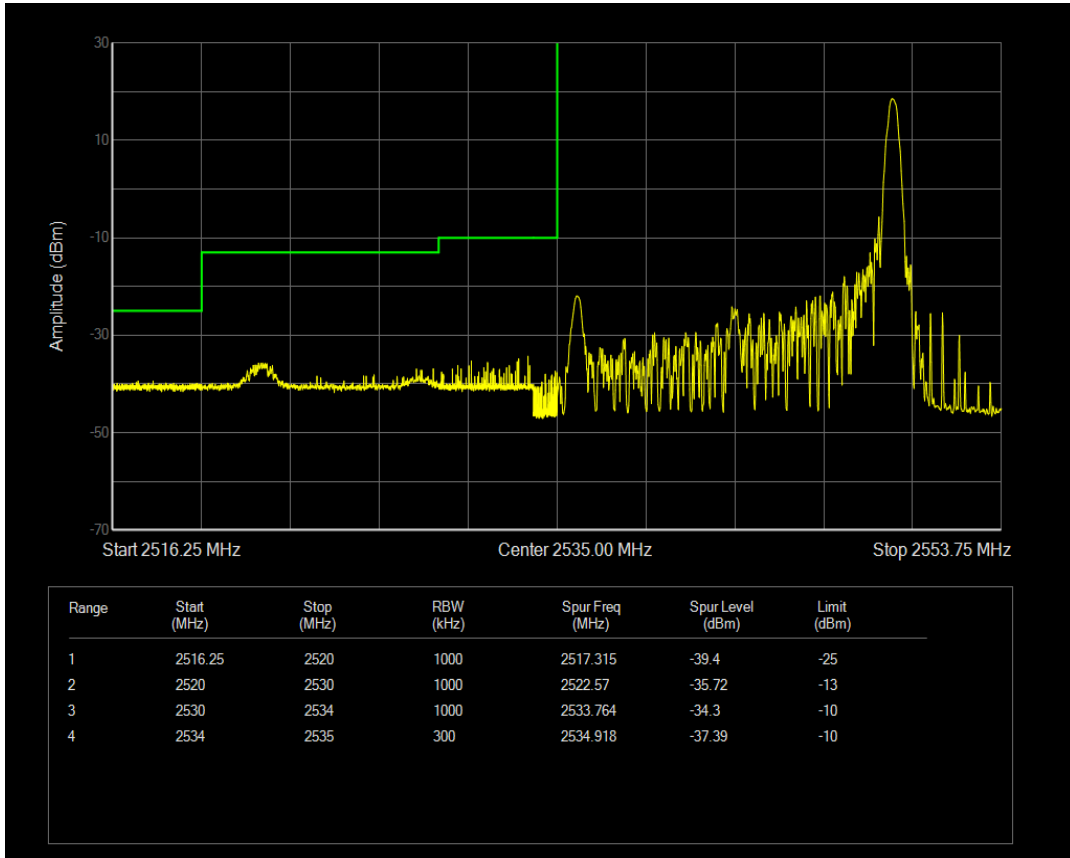

Band41(2535-2655) QPSK BW=15MHz Channel=40115 RB Size=1 Position=#Max

Band41(2535-2655) QPSK BW=15MHz Channel=40115 RB Size=75 Position=#0