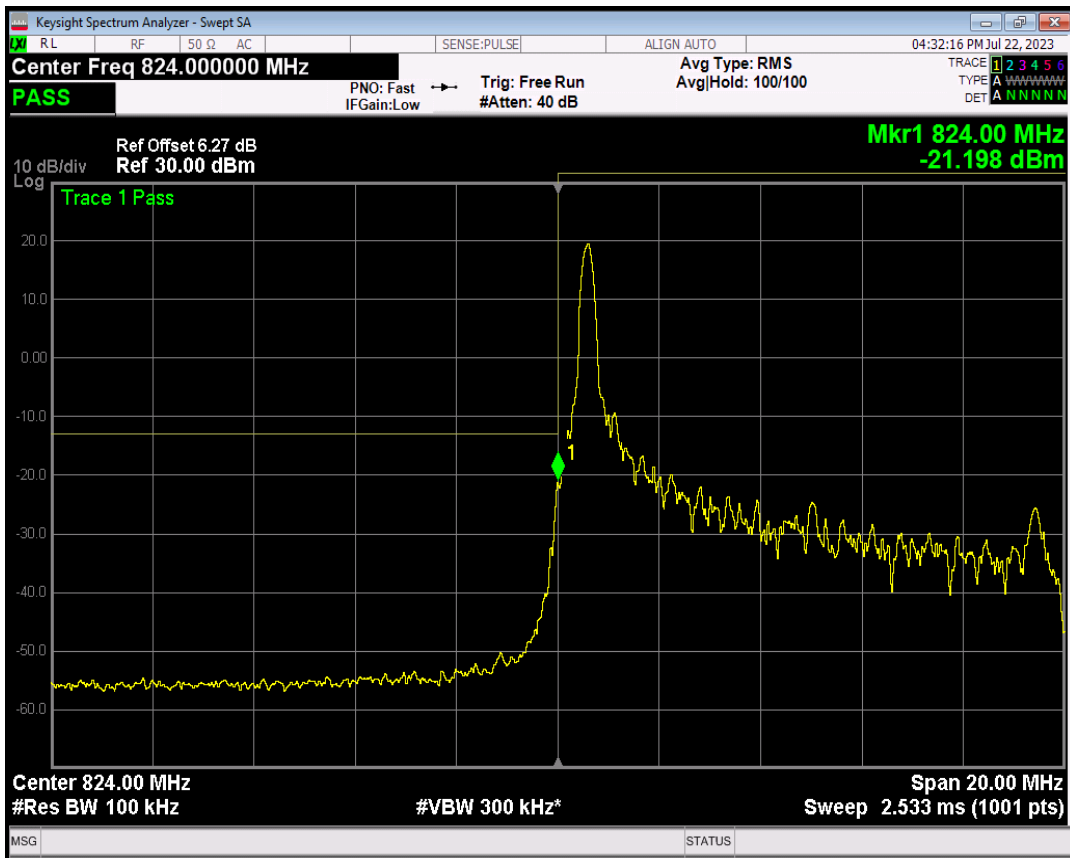

Band5 QPSK BW=10MHz Channel=20450 RB Size=1 Position=#0

Band5 QPSK BW=10MHz Channel=20450 RB Size=1 Position=#Max