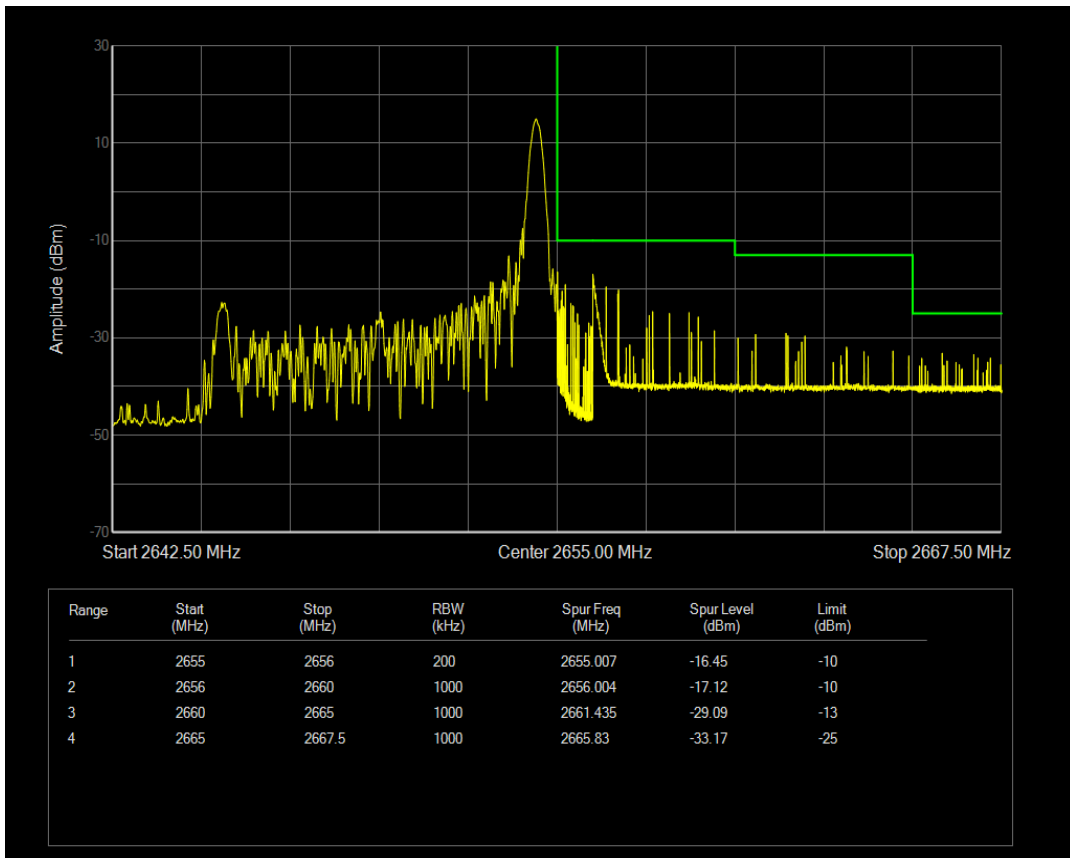

Band41(2535-2655) 16QAM BW=10MHz Channel=41190 RB Size=1 Position=#Max

Band41(2535-2655) 16QAM BW=10MHz Channel=41190 RB Size=50 Position=#0