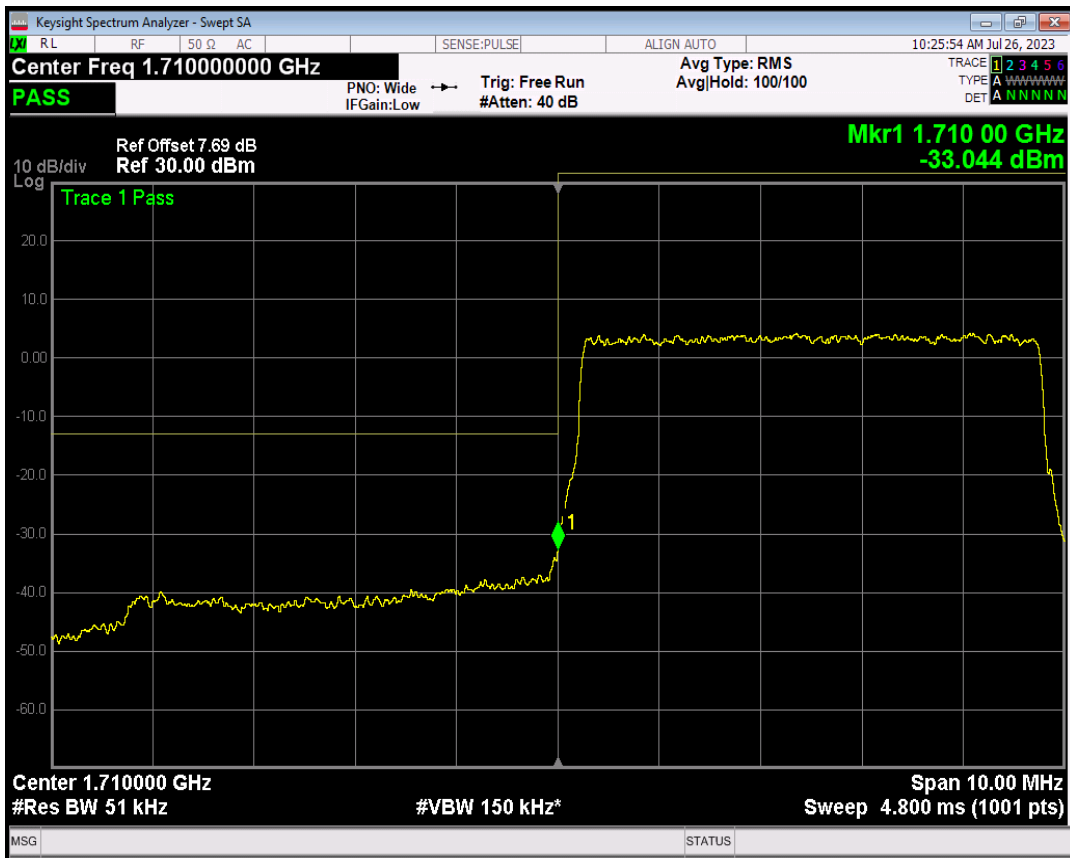

Band4 QPSK BW=5MHz Channel=19975 RB Size=1 Position=#0

Band4 QPSK BW=5MHz Channel=19975 RB Size=1 Position=#Max

Band4 QPSK BW=5MHz Channel=19975 RB Size=25 Position=#0

Band4 16QAM BW=5MHz Channel=19975 RB Size=1 Position=#0

Band4 16QAM BW=5MHz Channel=19975 RB Size=1 Position=#Max

Band4 16QAM BW=5MHz Channel=19975 RB Size=25 Position=#0

Band4 QPSK BW=5MHz Channel=20375 RB Size=1 Position=#0

Band4 QPSK BW=5MHz Channel=20375 RB Size=1 Position=#Max