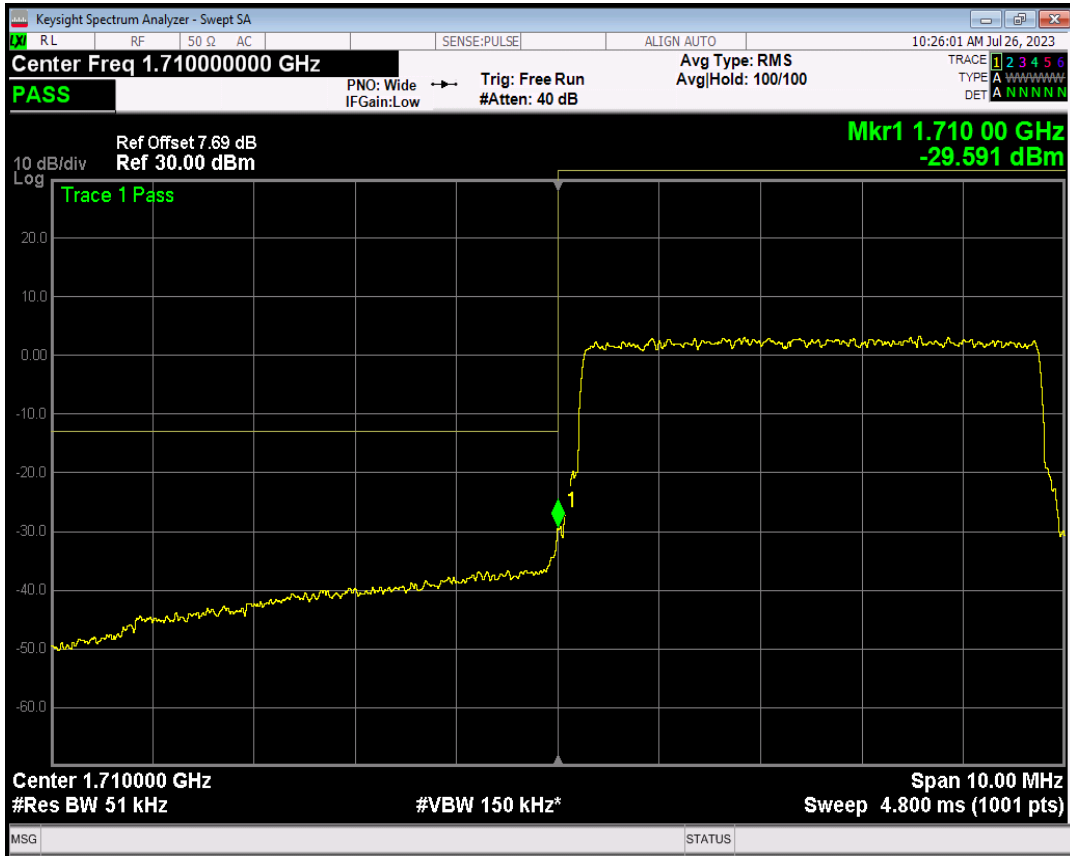

Band4 16QAM BW=5MHz Channel=19975 RB Size=25 Position=#0

Band4 QPSK BW=5MHz Channel=20375 RB Size=1 Position=#0