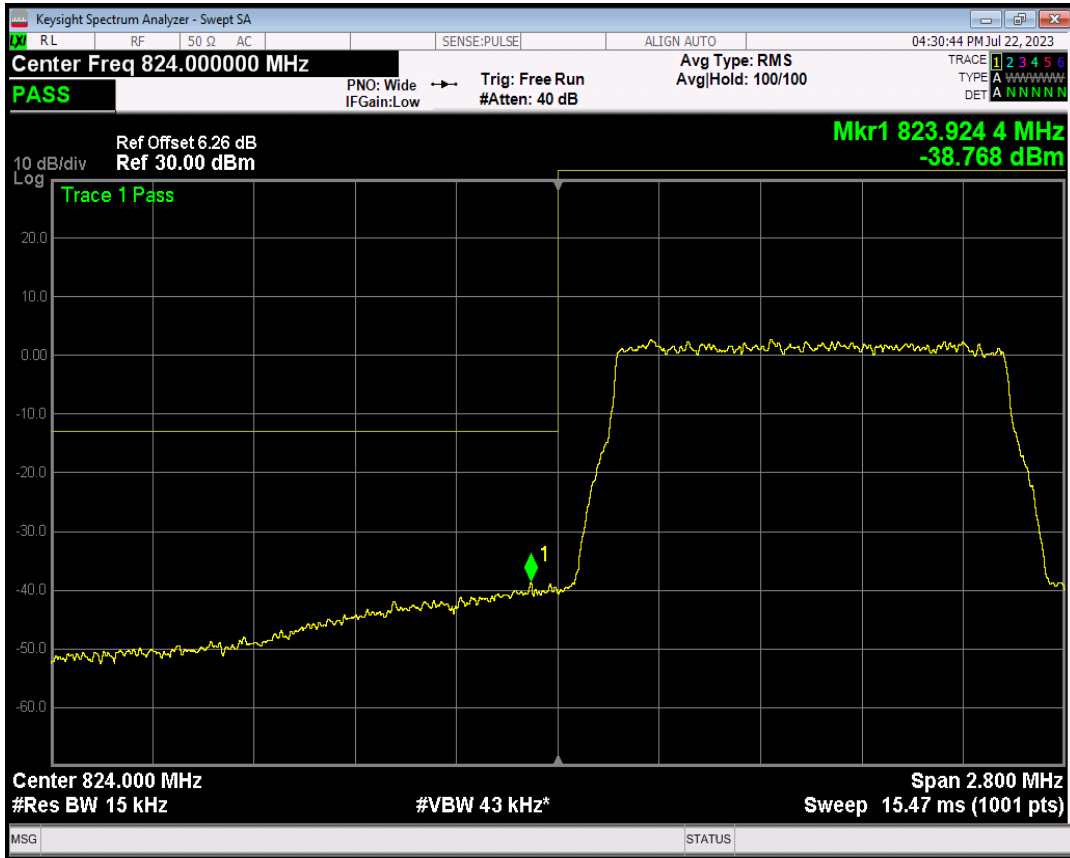

Band5 16QAM BW=1.4MHz Channel=20407 RB Size=6 Position=#0

Band5 QPSK BW=1.4MHz Channel=20643 RB Size=1 Position=#0