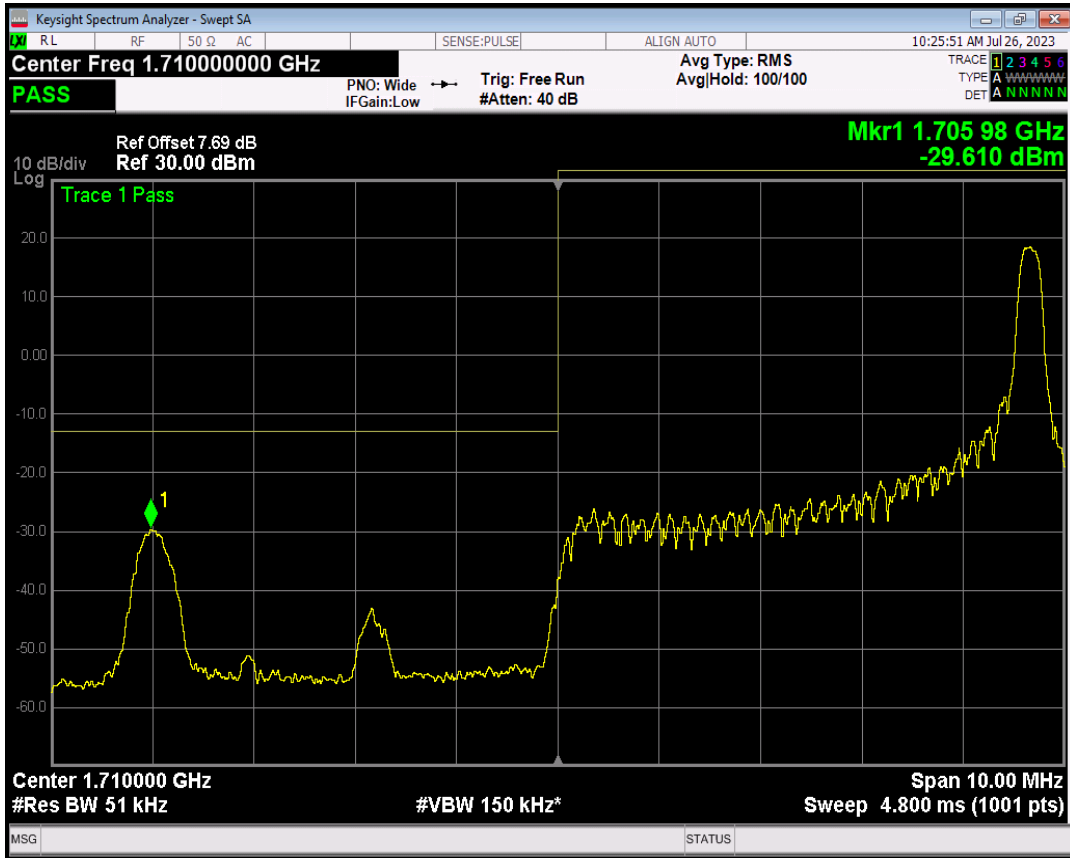

Band4 QPSK BW=5MHz Channel=19975 RB Size=1 Position=#0

Band4 QPSK BW=5MHz Channel=19975 RB Size=1 Position=#Max

Band4 QPSK BW=5MHz Channel=19975 RB Size=25 Position=#0

Band4 16QAM BW=5MHz Channel=19975 RB Size=1 Position=#0