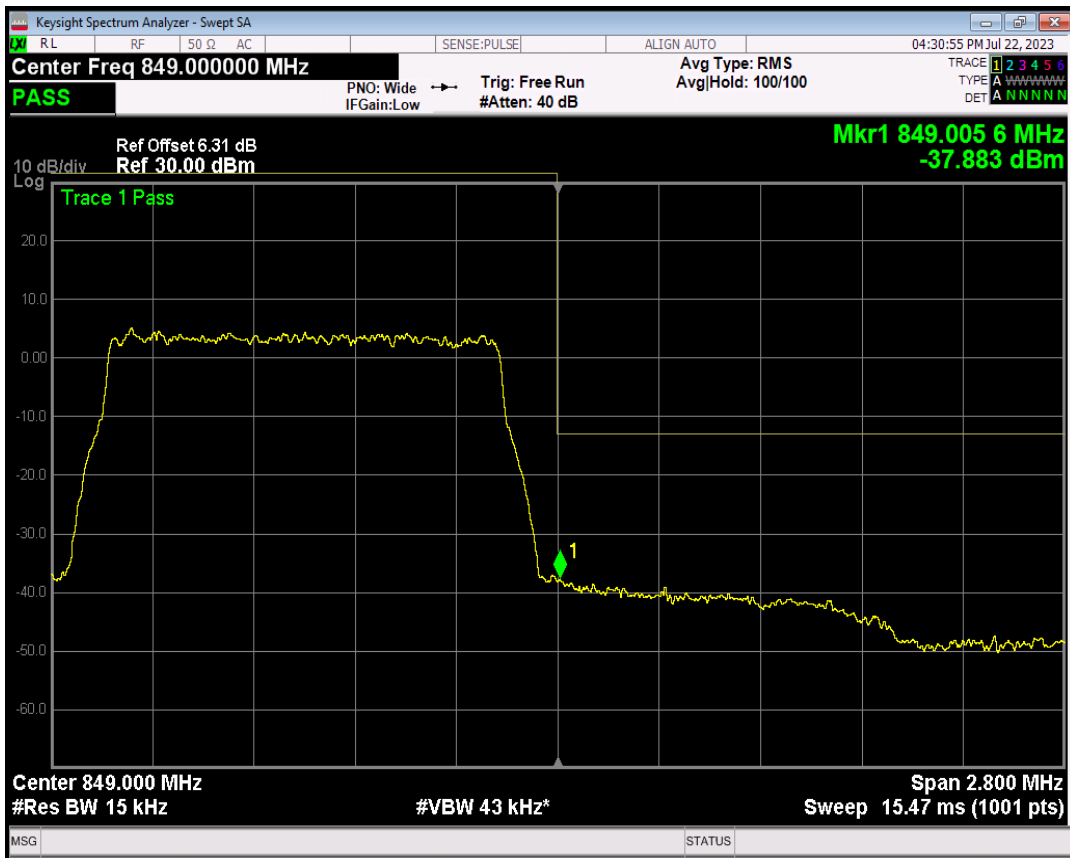

Band5 QPSK BW=1.4MHz Channel=20643 RB Size=6 Position=#0

Band5 16QAM BW=1.4MHz Channel=20643 RB Size=1 Position=#0