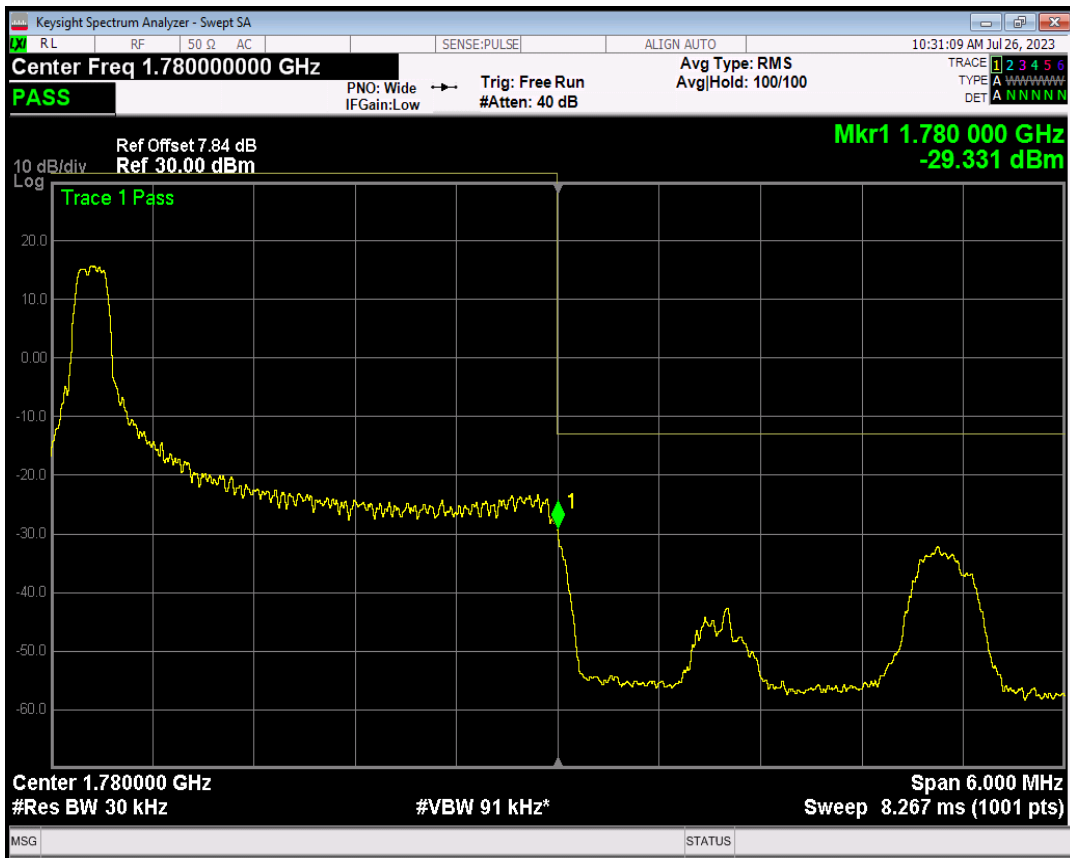

Band66 QPSK BW=3MHz Channel=132657 RB Size=1 Position=#0

Band66 QPSK BW=3MHz Channel=132657 RB Size=1 Position=#Max