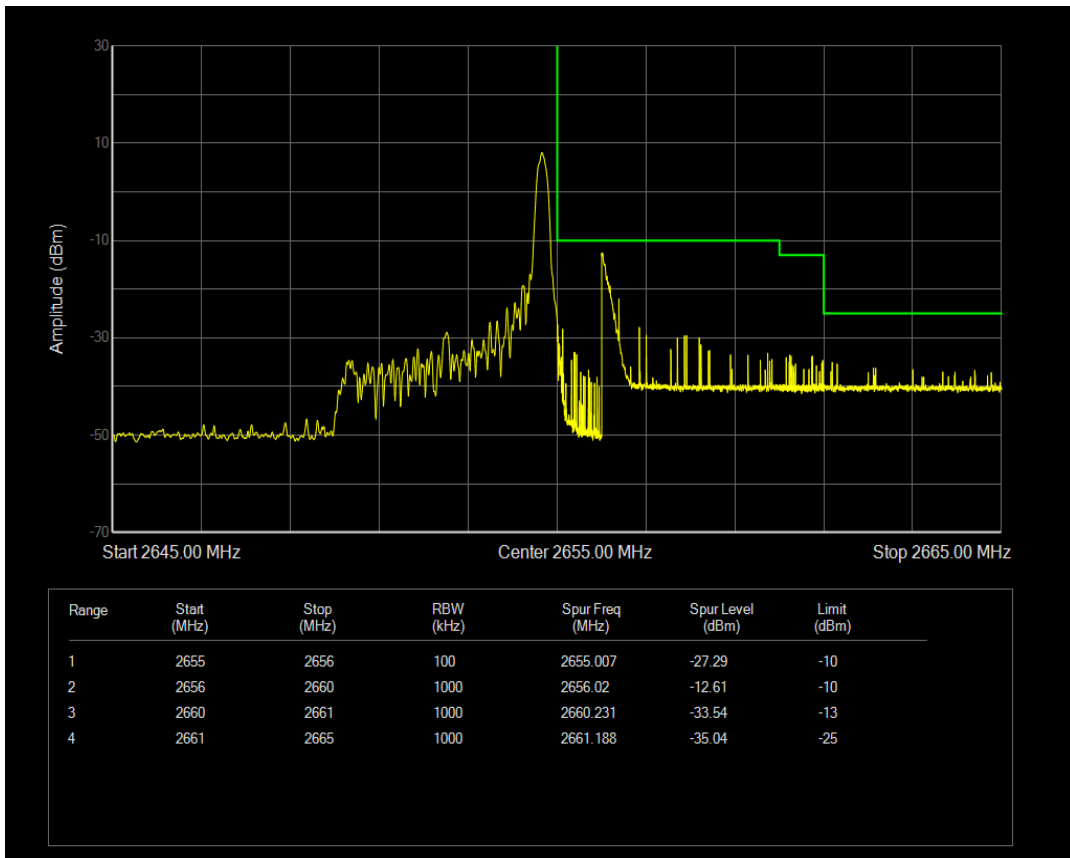

Band41(2535-2655) 16QAM BW=5MHz Channel=41215 RB Size=1 Position=#Max

Band41(2535-2655) 16QAM BW=5MHz Channel=41215 RB Size=25 Position=#0