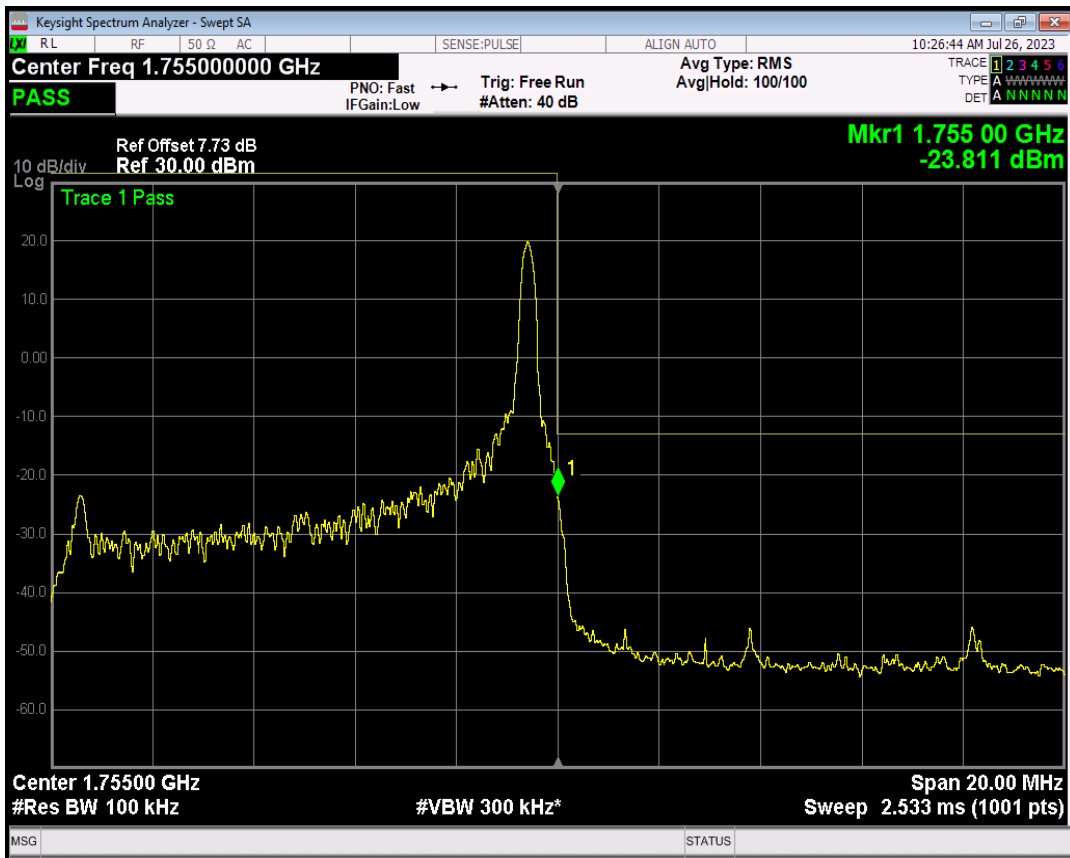

Band4 16QAM BW=10MHz Channel=20350 RB Size=1 Position=#Max

Band4 16QAM BW=10MHz Channel=20350 RB Size=50 Position=#0