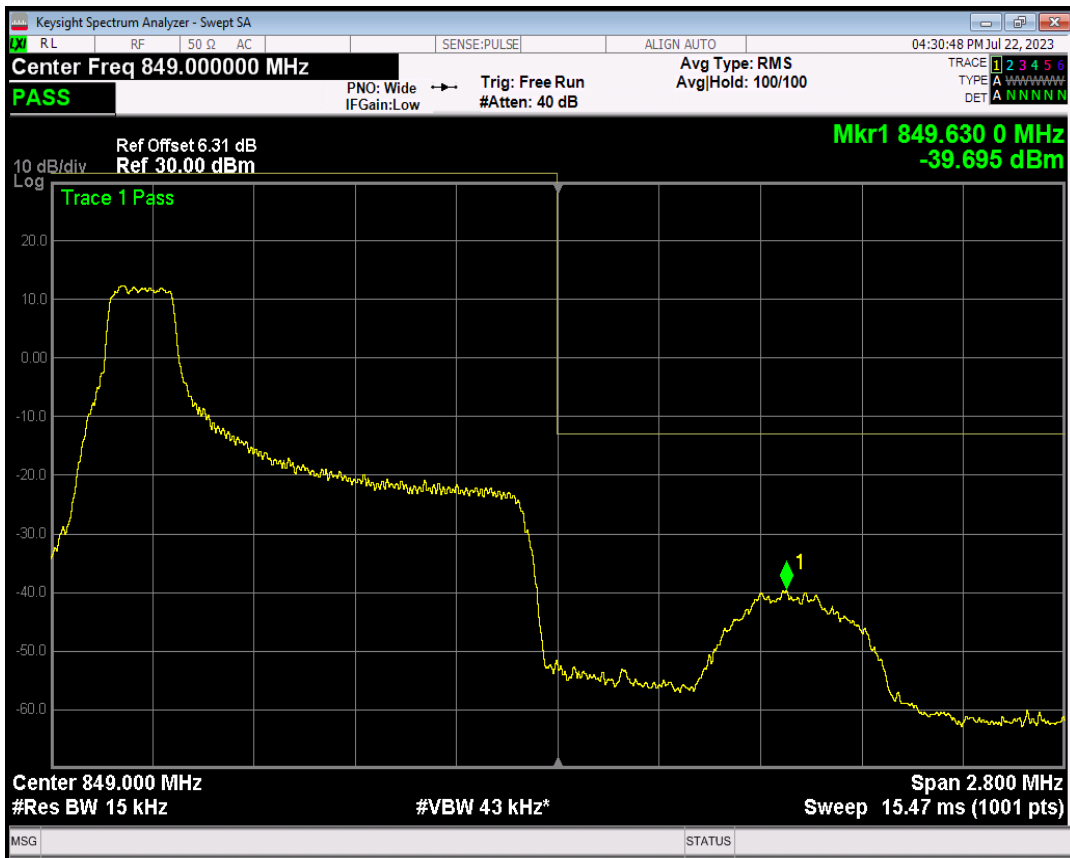

Band5 QPSK BW=1.4MHz Channel=20643 RB Size=1 Position=#0

Band5 QPSK BW=1.4MHz Channel=20643 RB Size=1 Position=#Max