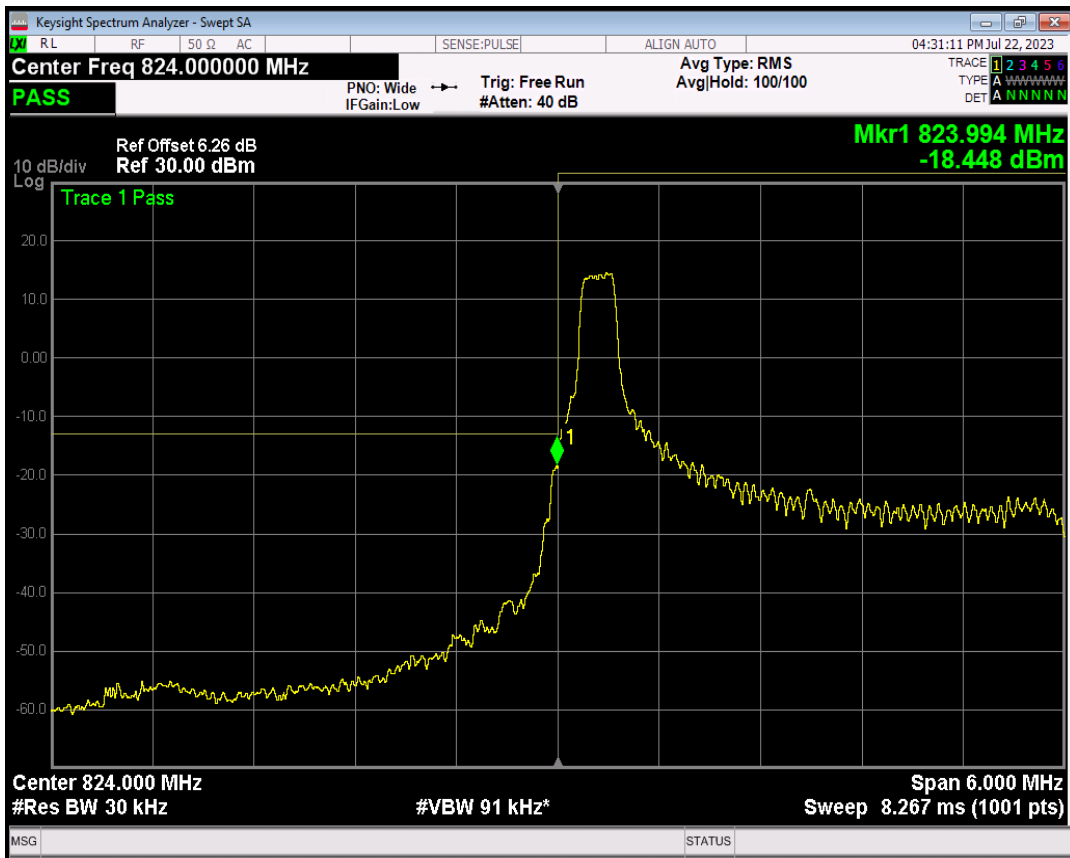

Band5 QPSK BW=3MHz Channel=20415 RB Size=1 Position=#0

Band5 QPSK BW=3MHz Channel=20415 RB Size=1 Position=#Max