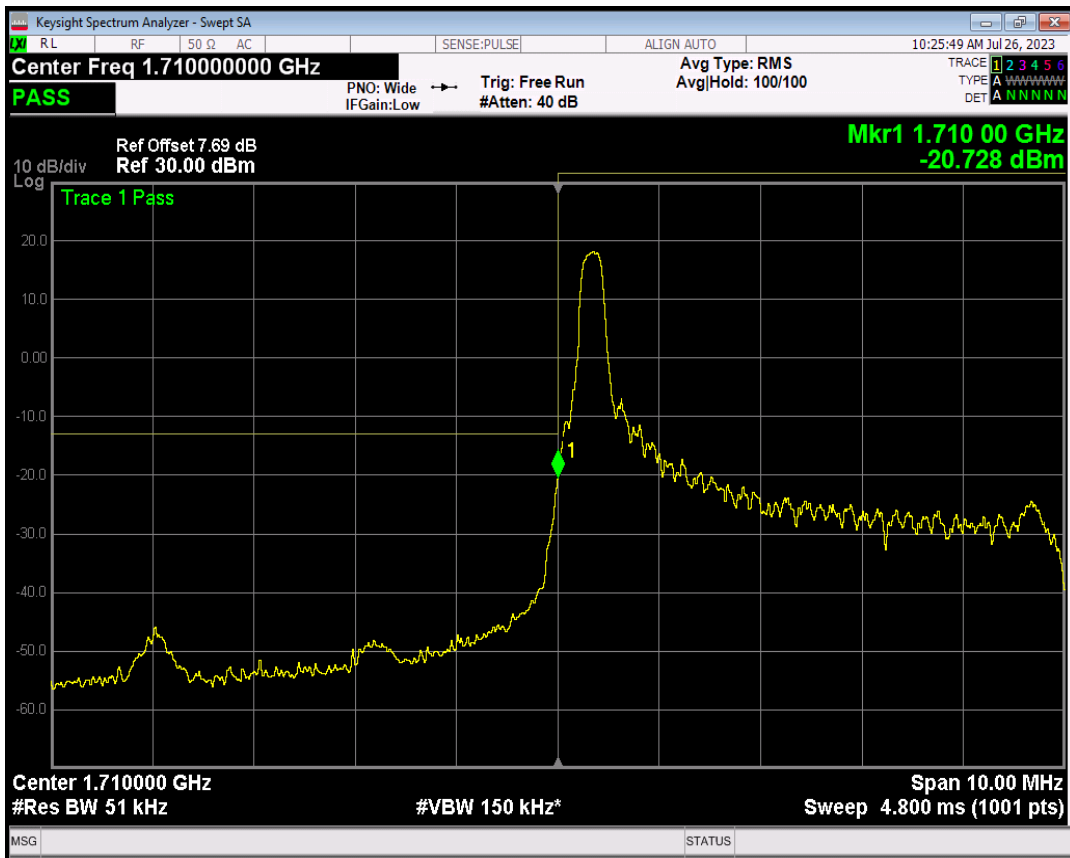

Band4 QPSK BW=5MHz Channel=19975 RB Size=1 Position=#0

Band4 QPSK BW=5MHz Channel=19975 RB Size=1 Position=#Max

Band4 QPSK BW=5MHz Channel=19975 RB Size=25 Position=#0

Band4 16QAM BW=5MHz Channel=19975 RB Size=1 Position=#0