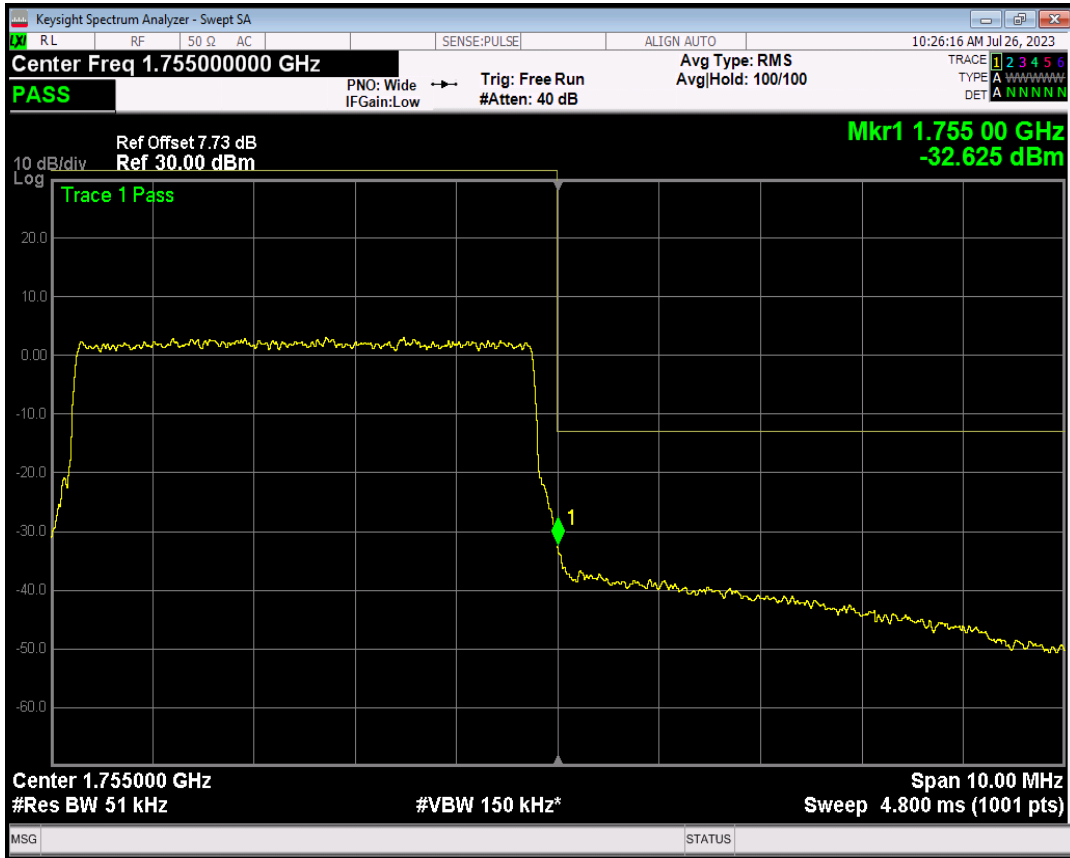

Band4 QPSK BW=5MHz Channel=20375 RB Size=25 Position=#0

Band4 16QAM BW=5MHz Channel=20375 RB Size=1 Position=#0

Band4 16QAM BW=5MHz Channel=20375 RB Size=1 Position=#Max

Band4 16QAM BW=5MHz Channel=20375 RB Size=25 Position=#0

Band4 QPSK BW=10MHz Channel=20000 RB Size=1 Position=#0

Band4 QPSK BW=10MHz Channel=20000 RB Size=1 Position=#Max

Band4 QPSK BW=10MHz Channel=20000 RB Size=50 Position=#0

Band4 16QAM BW=10MHz Channel=20000 RB Size=1 Position=#0