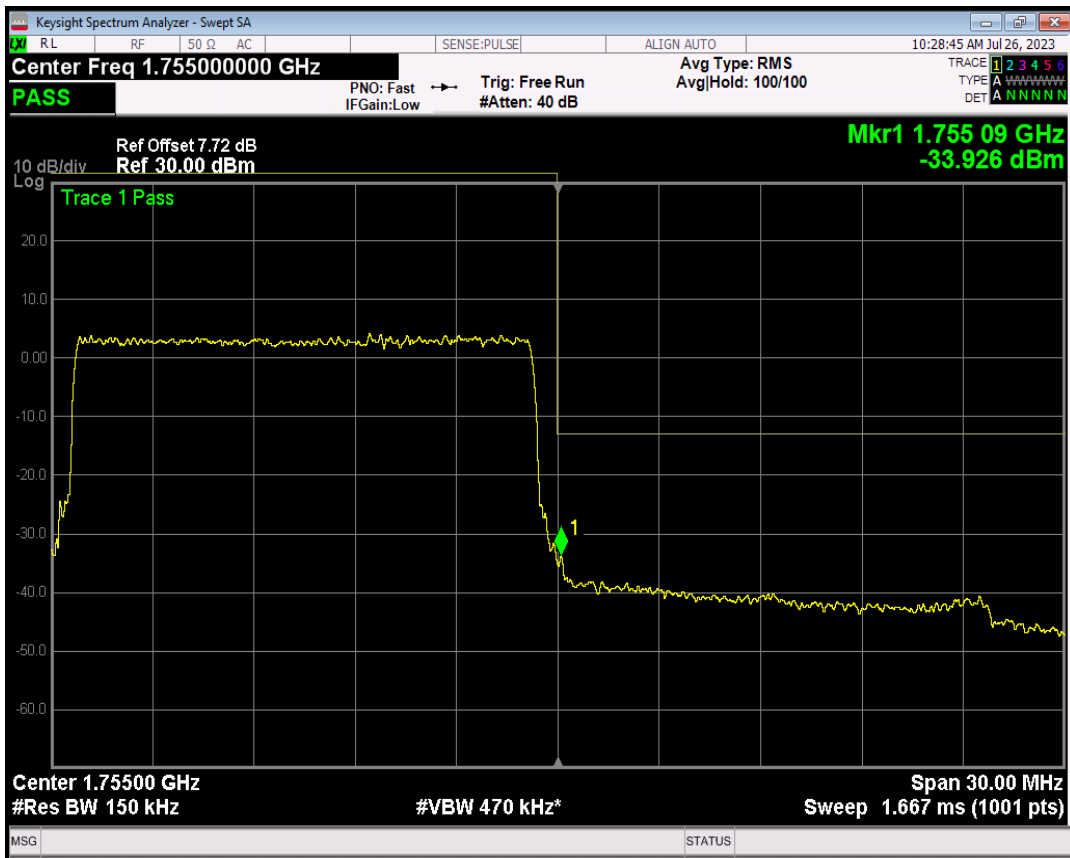

Band4 QPSK BW=15MHz Channel=20325 RB Size=75 Position=#0

Band4 16QAM BW=15MHz Channel=20325 RB Size=1 Position=#0