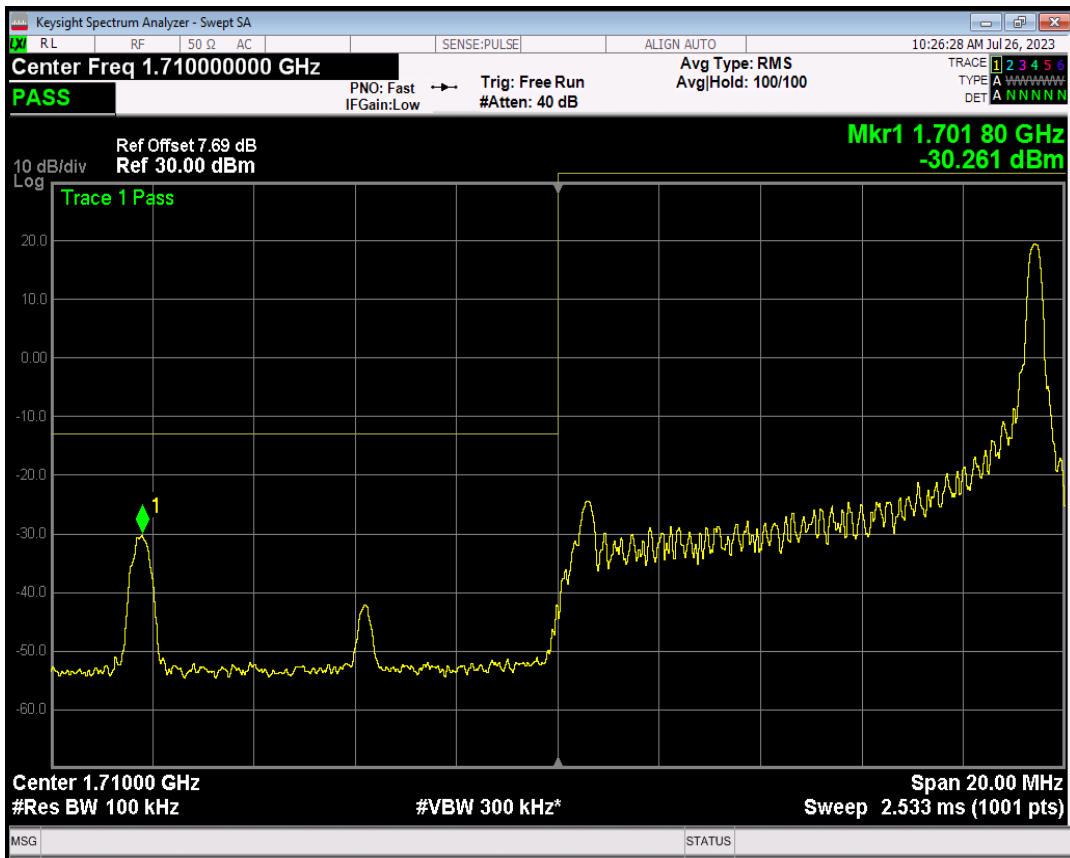

Band4 16QAM BW=10MHz Channel=20000 RB Size=1 Position=#Max

Band4 16QAM BW=10MHz Channel=20000 RB Size=50 Position=#0