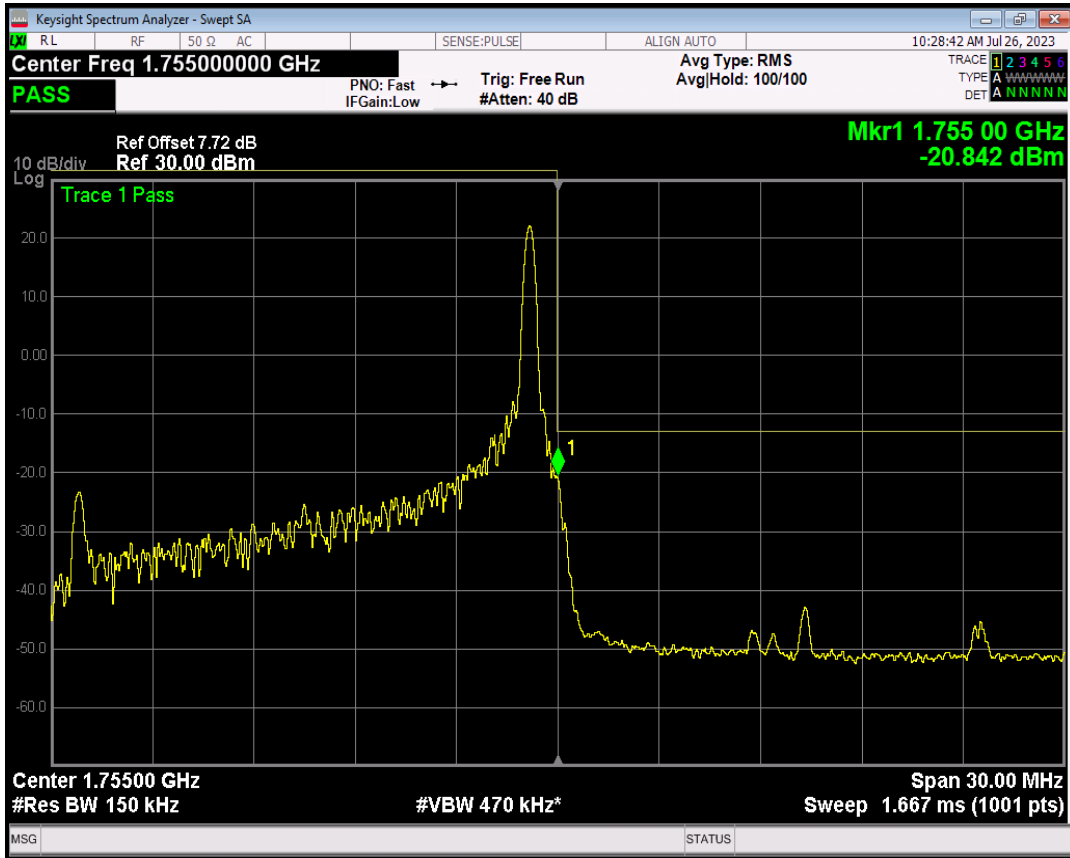

Band4 16QAM BW=15MHz Channel=20025 RB Size=1 Position=#Max

Band4 16QAM BW=15MHz Channel=20025 RB Size=75 Position=#0

Band4 QPSK BW=15MHz Channel=20325 RB Size=1 Position=#0

Band4 QPSK BW=15MHz Channel=20325 RB Size=1 Position=#Max