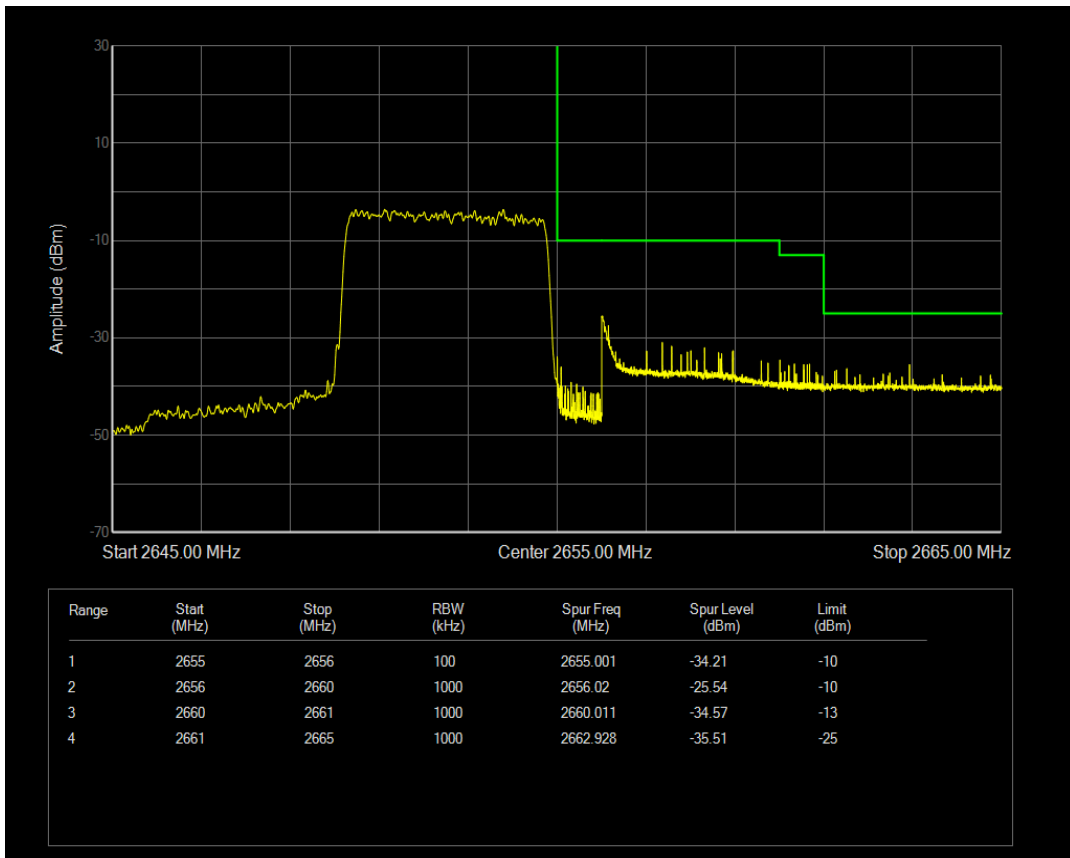

Band41(2535-2655) QPSK BW=5MHz Channel=41215 RB Size=25 Position=#0

Band41(2535-2655) 16QAM BW=5MHz Channel=41215 RB Size=1 Position=#0