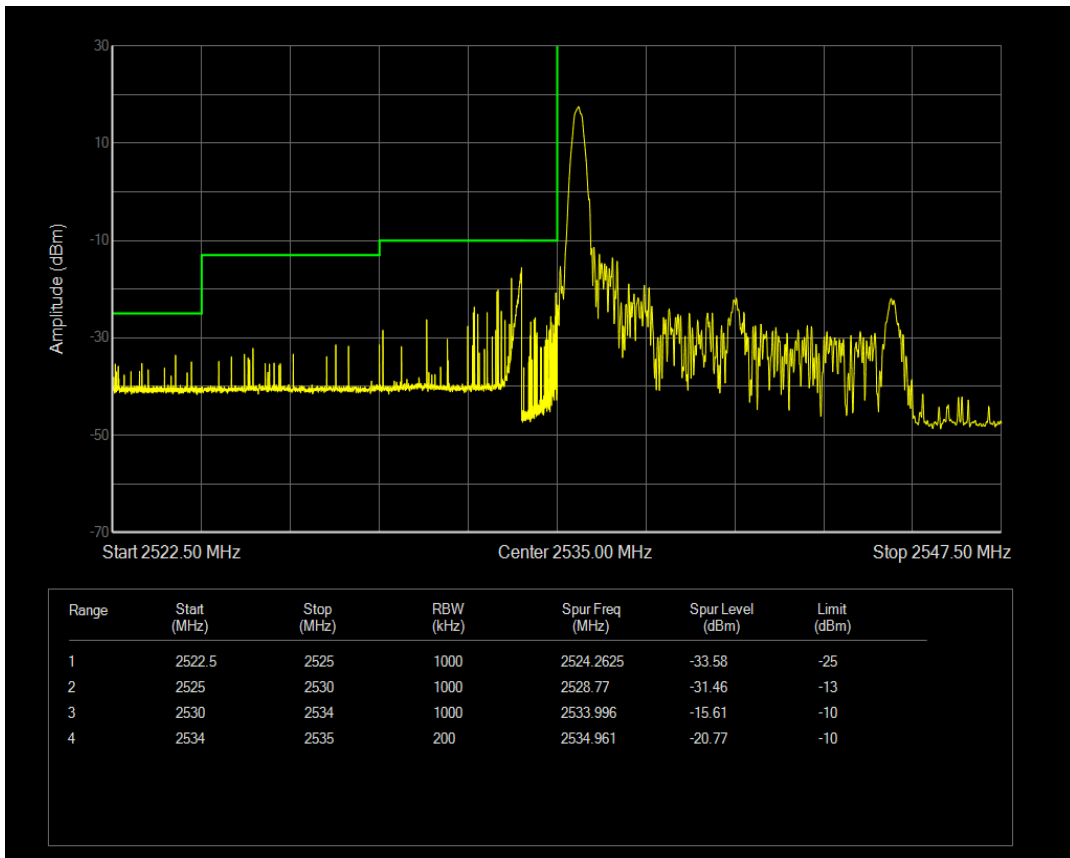

Band41(2535-2655) QPSK BW=10MHz Channel=40090 RB Size=1 Position=#0

Band41(2535-2655) QPSK BW=10MHz Channel=40090 RB Size=1 Position=#Max