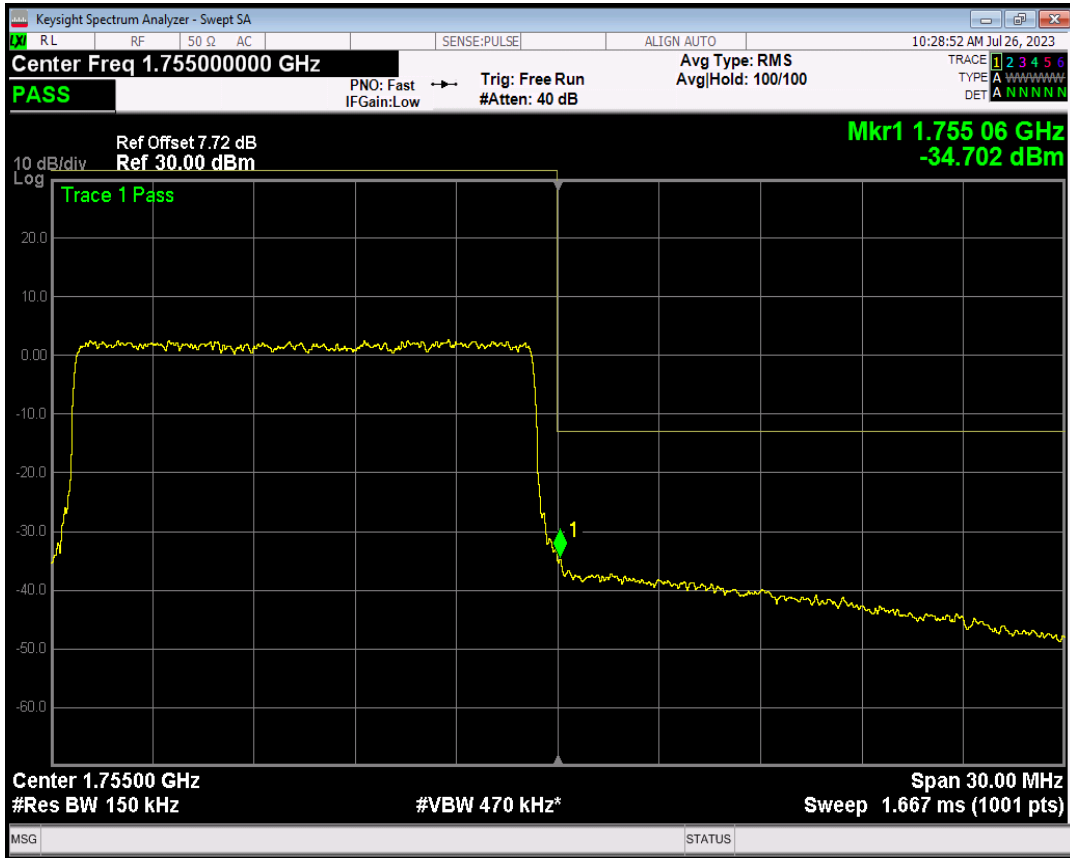

Band4 QPSK BW=15MHz Channel=20325 RB Size=75 Position=#0

Band4 16QAM BW=15MHz Channel=20325 RB Size=1 Position=#0

Band4 16QAM BW=15MHz Channel=20325 RB Size=1 Position=#Max

Band4 16QAM BW=15MHz Channel=20325 RB Size=75 Position=#0