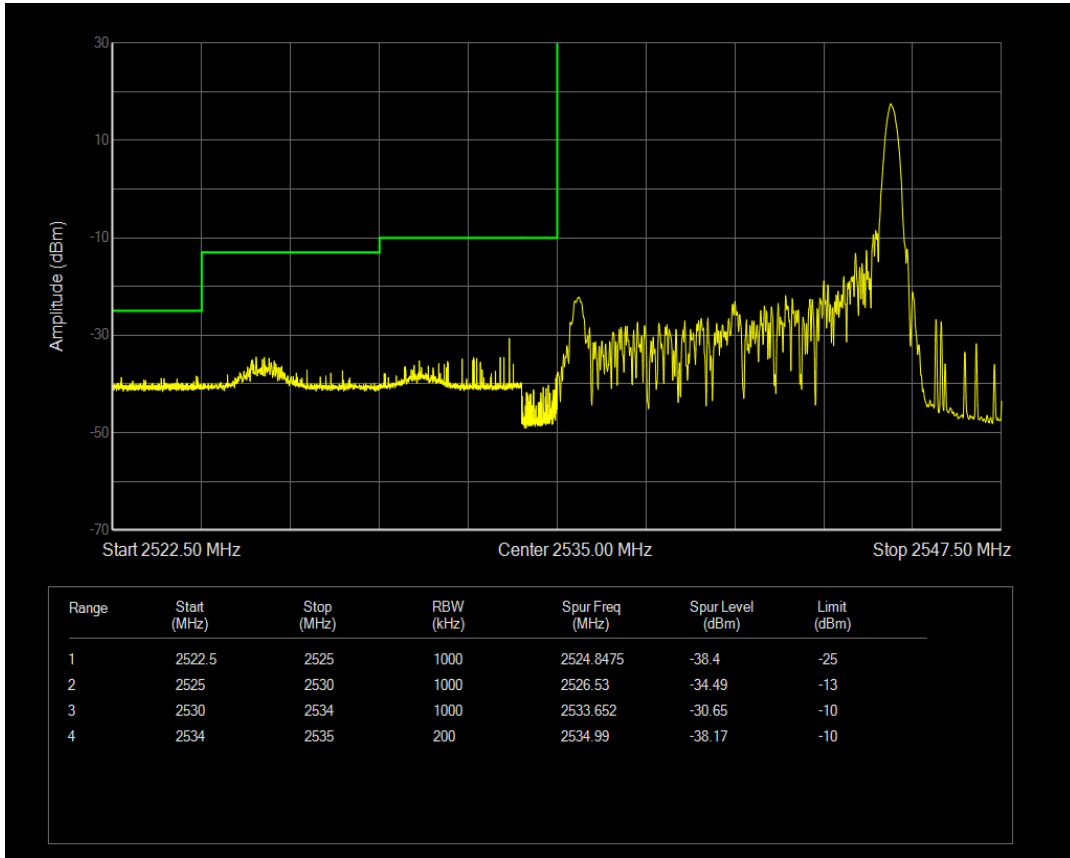

Band41(2535-2655) QPSK BW=10MHz Channel=40090 RB Size=1 Position=#Max

Band41(2535-2655) QPSK BW=10MHz Channel=40090 RB Size=50 Position=#0