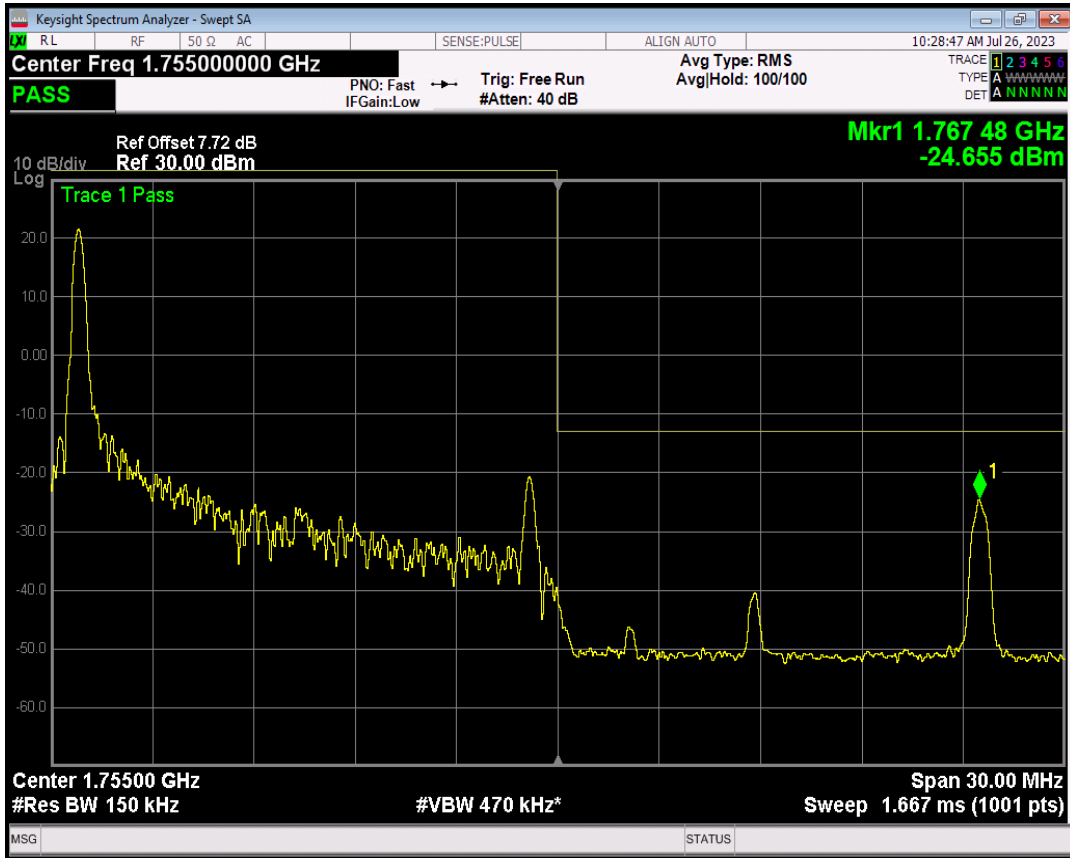

Band4 16QAM BW=15MHz Channel=20325 RB Size=1 Position=#0

Band4 16QAM BW=15MHz Channel=20325 RB Size=1 Position=#Max