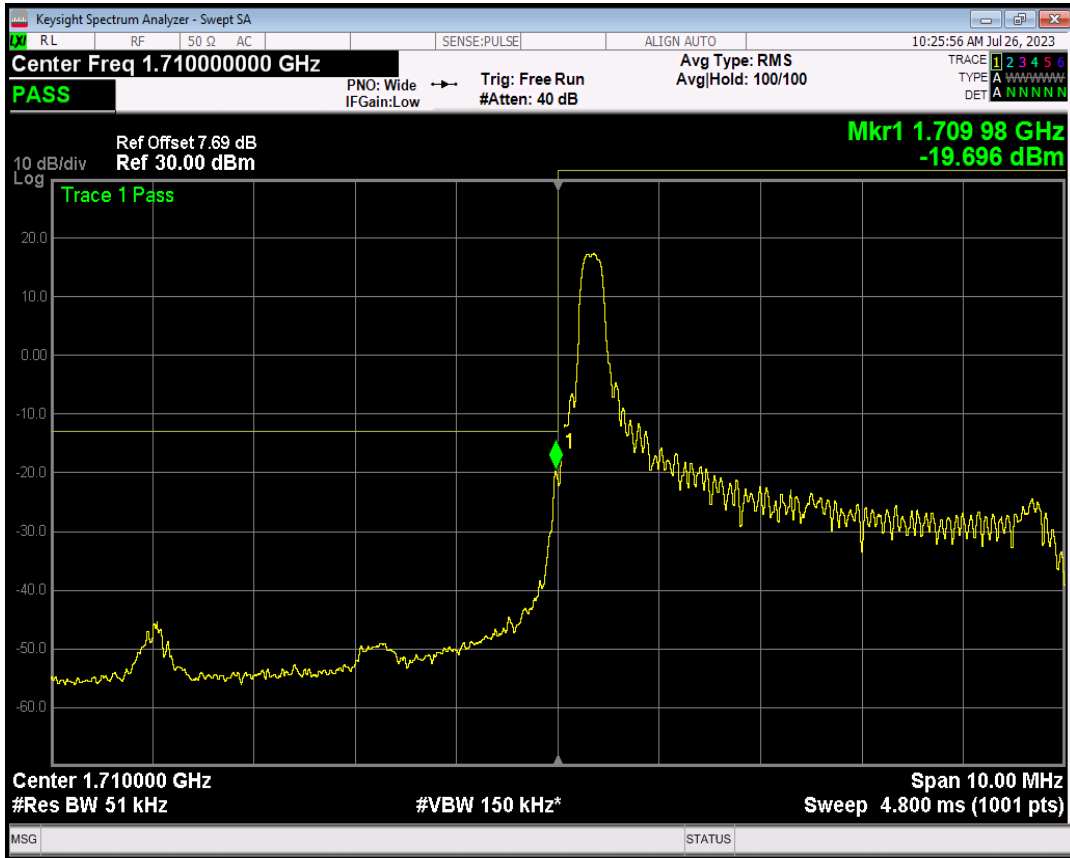

Band4 QPSK BW=5MHz Channel=19975 RB Size=1 Position=#0

Band4 QPSK BW=5MHz Channel=19975 RB Size=1 Position=#Max

Band4 QPSK BW=5MHz Channel=19975 RB Size=25 Position=#0

Band4 16QAM BW=5MHz Channel=19975 RB Size=1 Position=#0