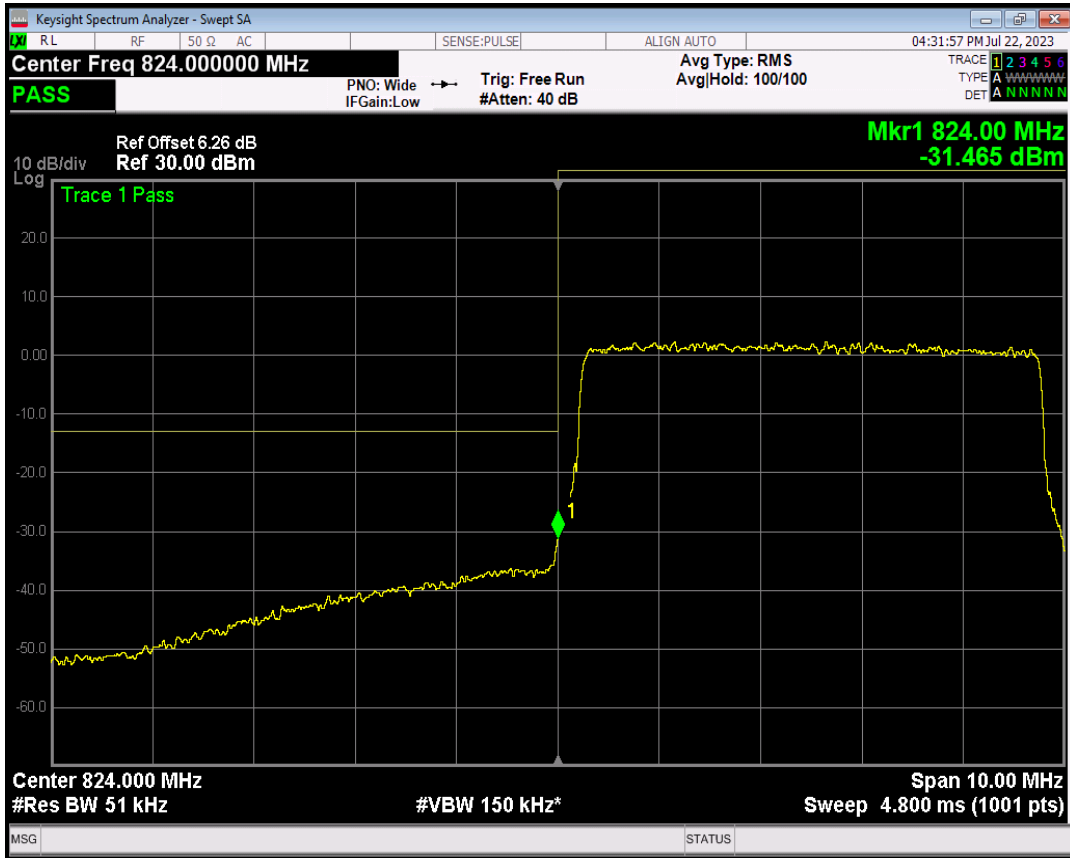

Band5 16QAM BW=5MHz Channel=20425 RB Size=25 Position=#0

Band5 QPSK BW=5MHz Channel=20625 RB Size=1 Position=#0