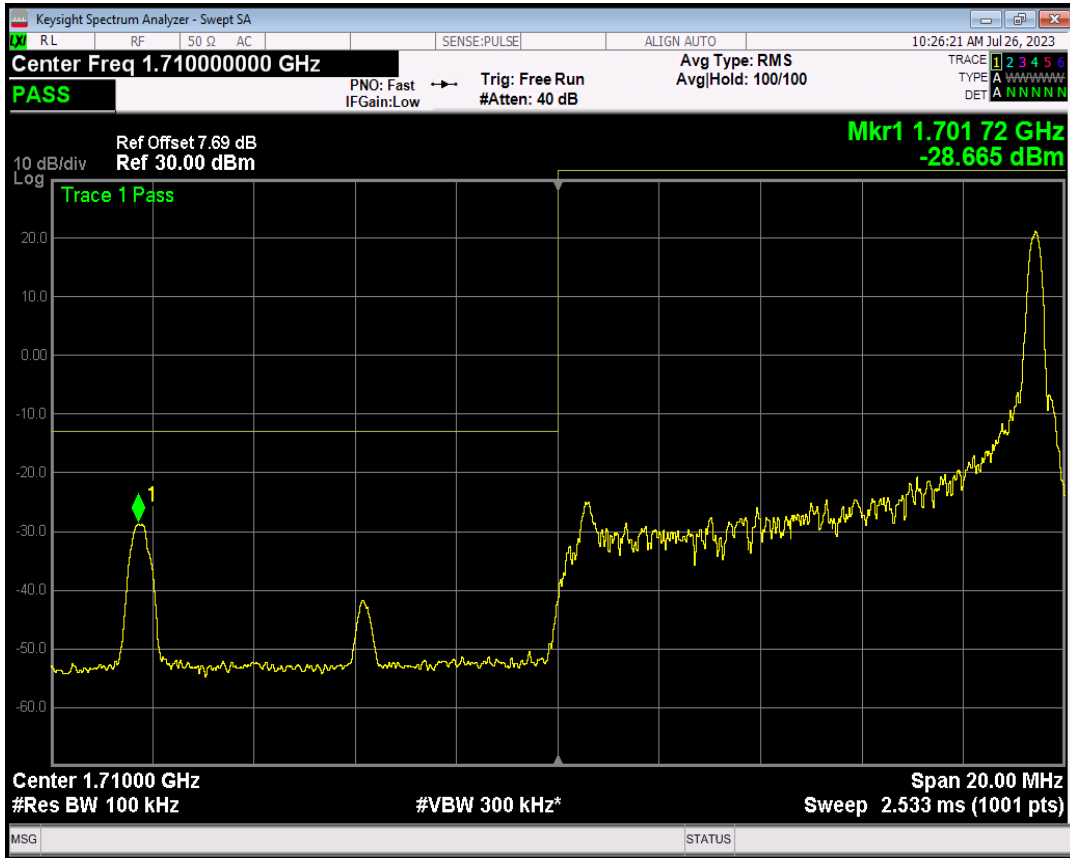

Band4 QPSK BW=10MHz Channel=20000 RB Size=1 Position=#Max

Band4 QPSK BW=10MHz Channel=20000 RB Size=50 Position=#0