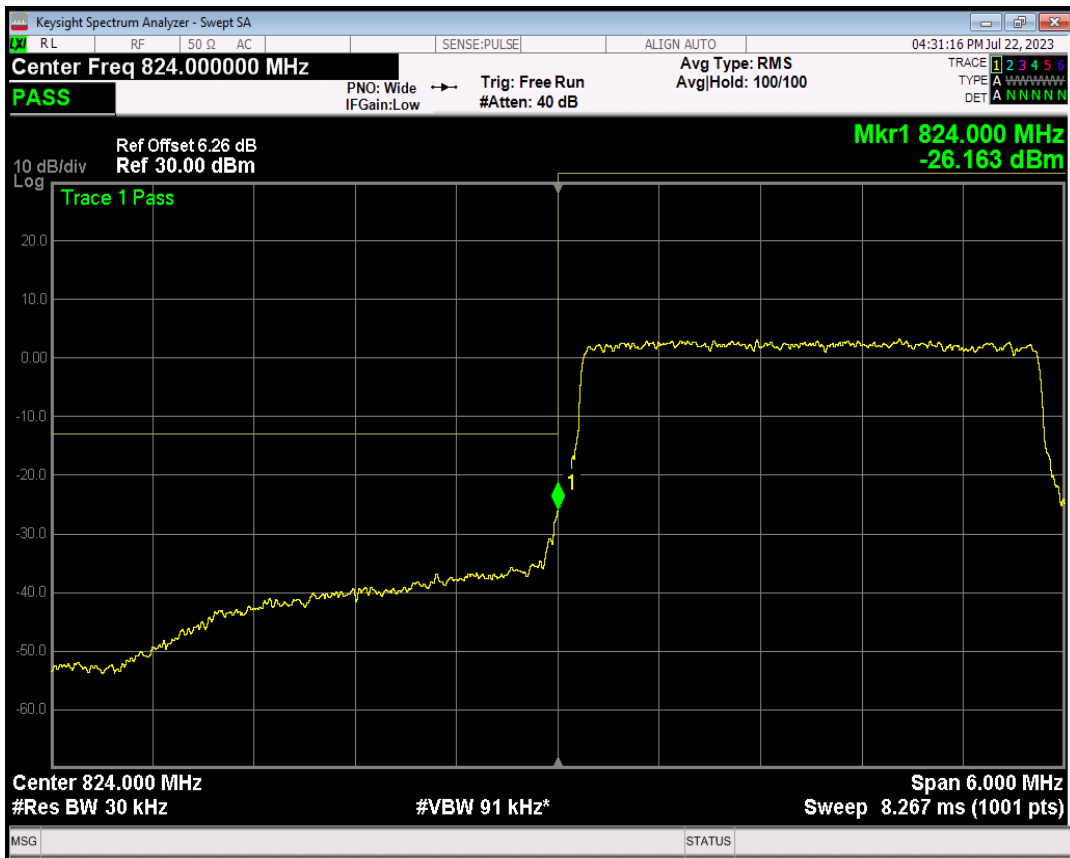

Band5 QPSK BW=3MHz Channel=20415 RB Size=15 Position=#0

Band5 16QAM BW=3MHz Channel=20415 RB Size=1 Position=#0