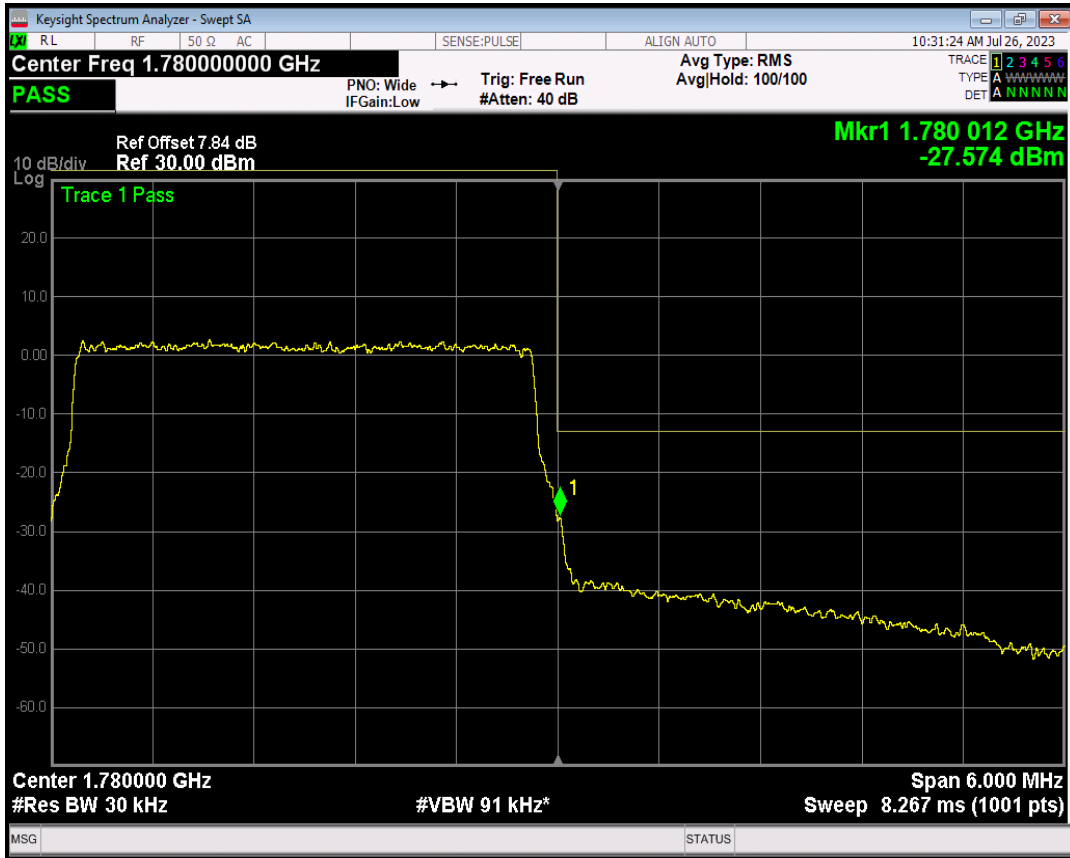

Band66 16QAM BW=3MHz Channel=132657 RB Size=15 Position=#0

Band66 QPSK BW=1.4MHz Channel=131979 RB Size=1 Position=#0