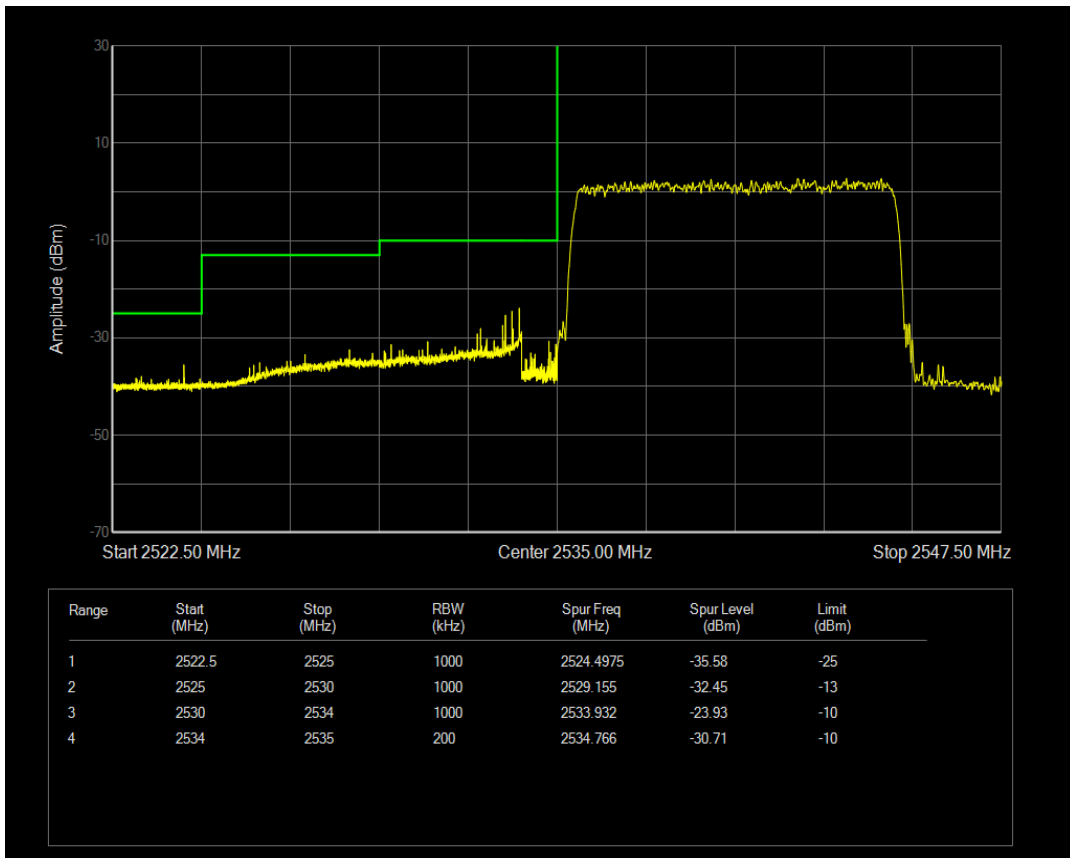

Band41(2535-2655) QPSK BW=10MHz Channel=40090 RB Size=50 Position=#0

Band41(2535-2655) 16QAM BW=10MHz Channel=40090 RB Size=1 Position=#0