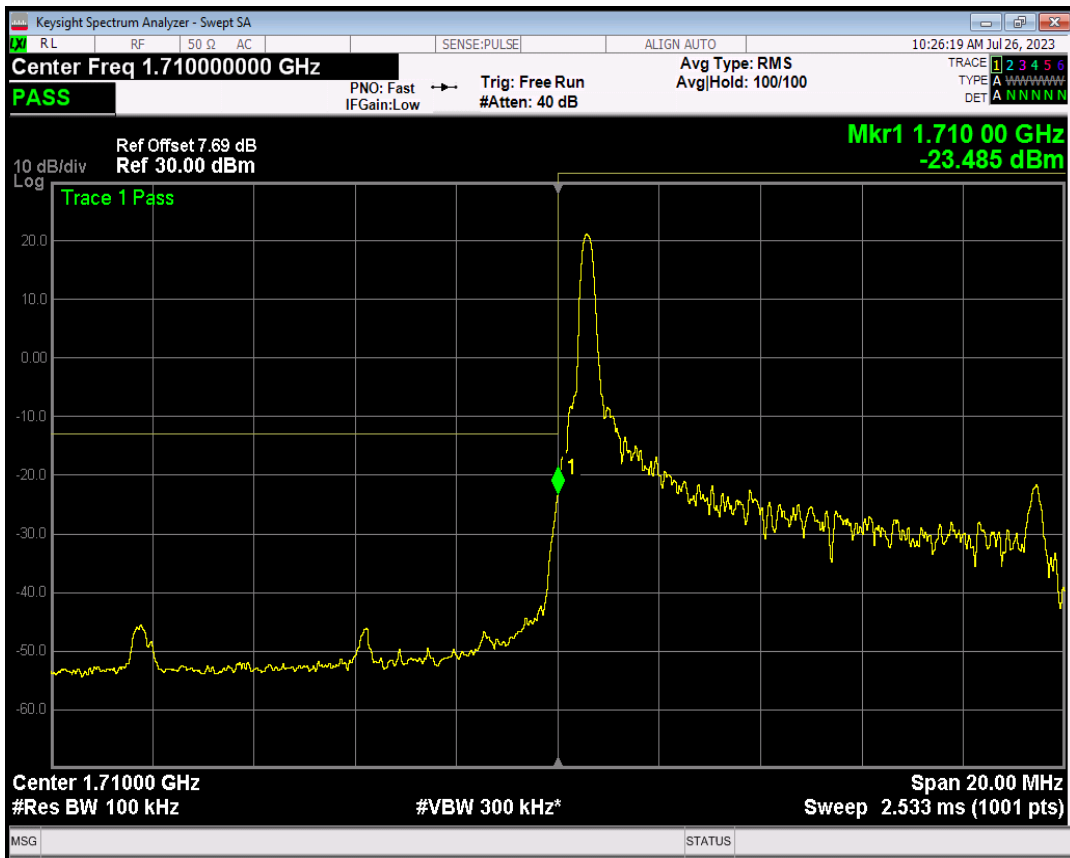

Band4 QPSK BW=5MHz Channel=20375 RB Size=25 Position=#0

Band4 16QAM BW=5MHz Channel=20375 RB Size=1 Position=#0

Band4 16QAM BW=5MHz Channel=20375 RB Size=1 Position=#Max

Band4 16QAM BW=5MHz Channel=20375 RB Size=25 Position=#0

Band4 QPSK BW=10MHz Channel=20000 RB Size=1 Position=#0

Band4 QPSK BW=10MHz Channel=20000 RB Size=1 Position=#Max

Band4 QPSK BW=10MHz Channel=20000 RB Size=50 Position=#0

Band4 16QAM BW=10MHz Channel=20000 RB Size=1 Position=#0