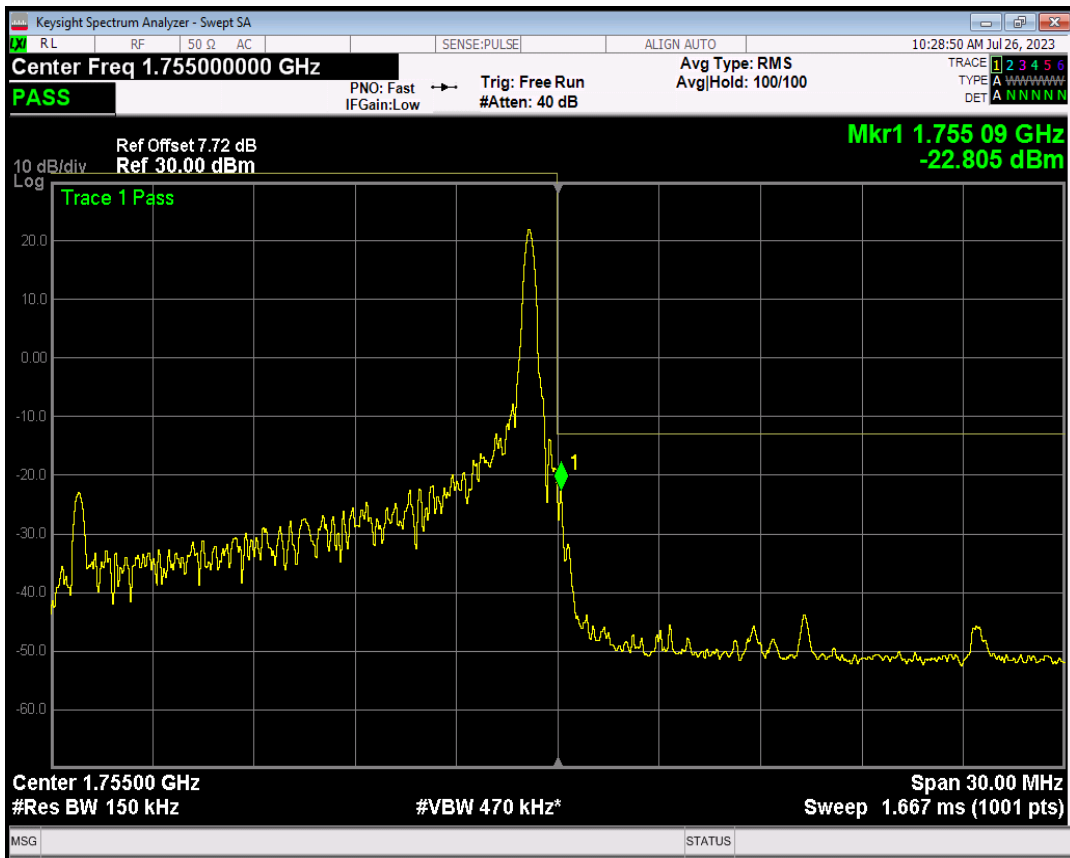

Band4 16QAM BW=15MHz Channel=20325 RB Size=1 Position=#Max

Band4 16QAM BW=15MHz Channel=20325 RB Size=75 Position=#0