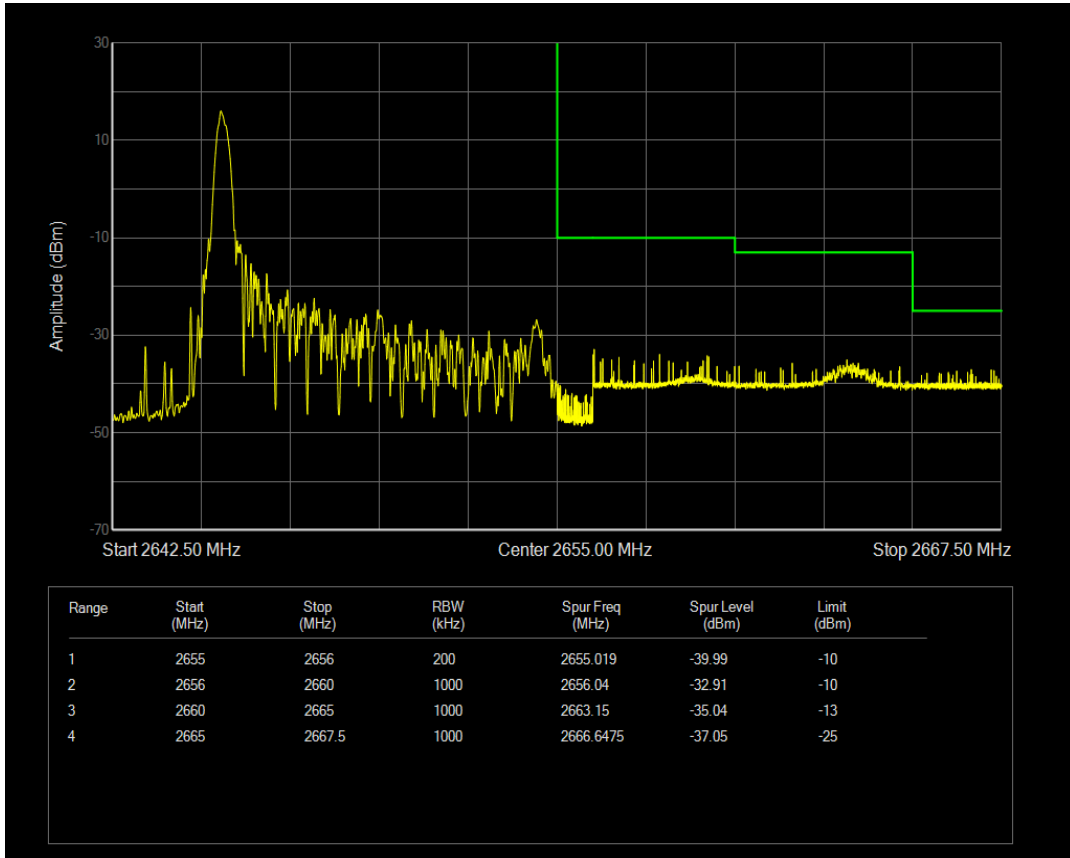

Band41(2535-2655) 16QAM BW=10MHz Channel=41190 RB Size=1 Position=#0

Band41(2535-2655) 16QAM BW=10MHz Channel=41190 RB Size=1 Position=#Max