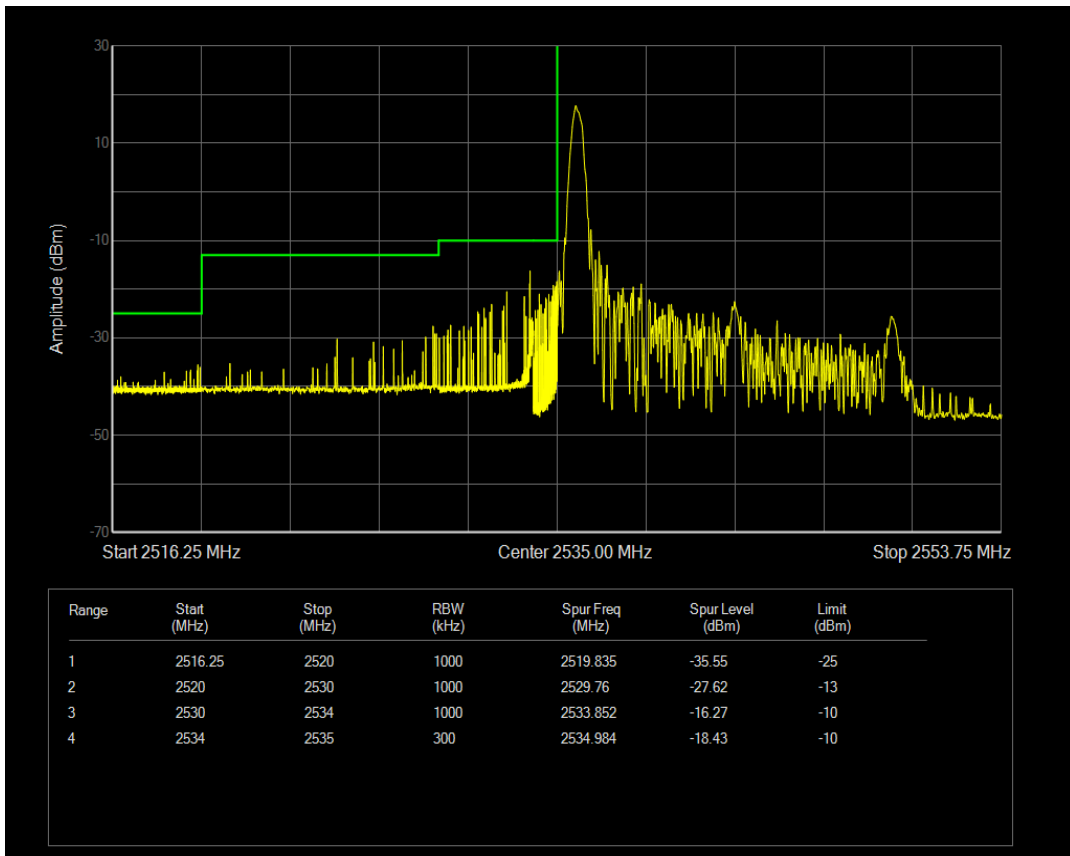

Band41(2535-2655) QPSK BW=15MHz Channel=40115 RB Size=1 Position=#0

Band41(2535-2655) QPSK BW=15MHz Channel=40115 RB Size=1 Position=#Max