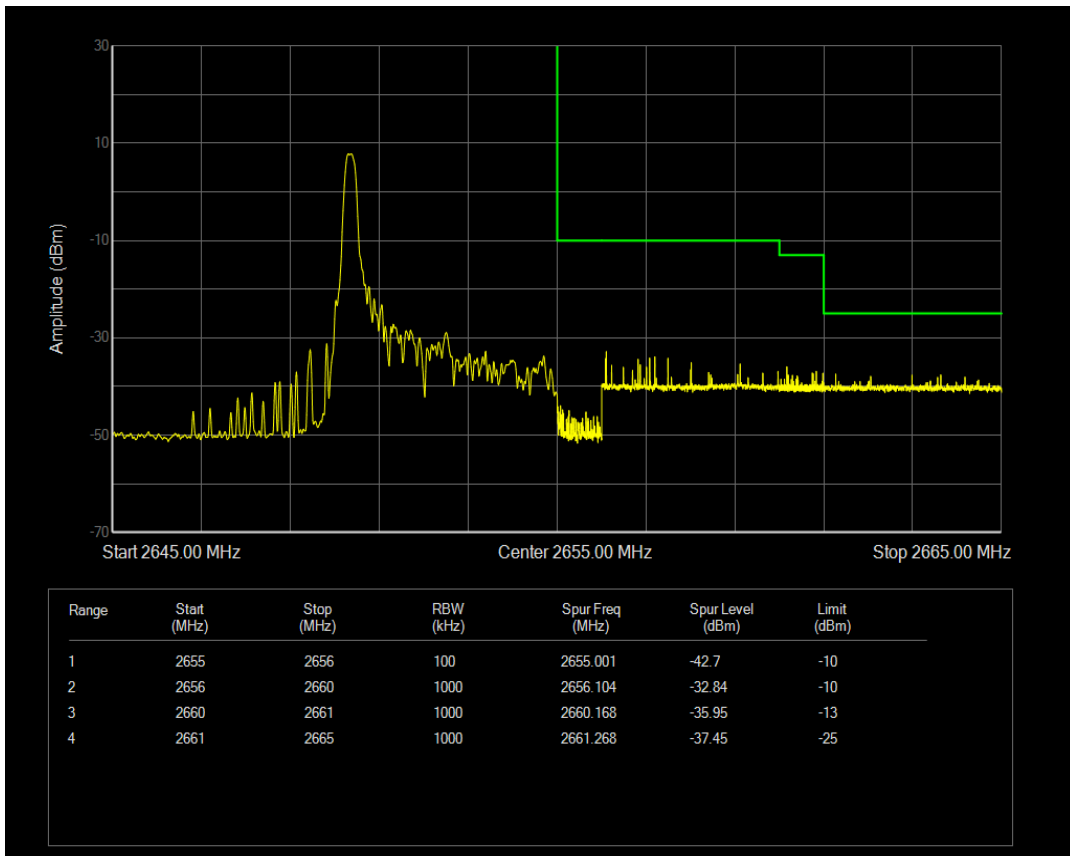

Band41(2535-2655) QPSK BW=5MHz Channel=41215 RB Size=1 Position=#0

Band41(2535-2655) QPSK BW=5MHz Channel=41215 RB Size=1 Position=#Max