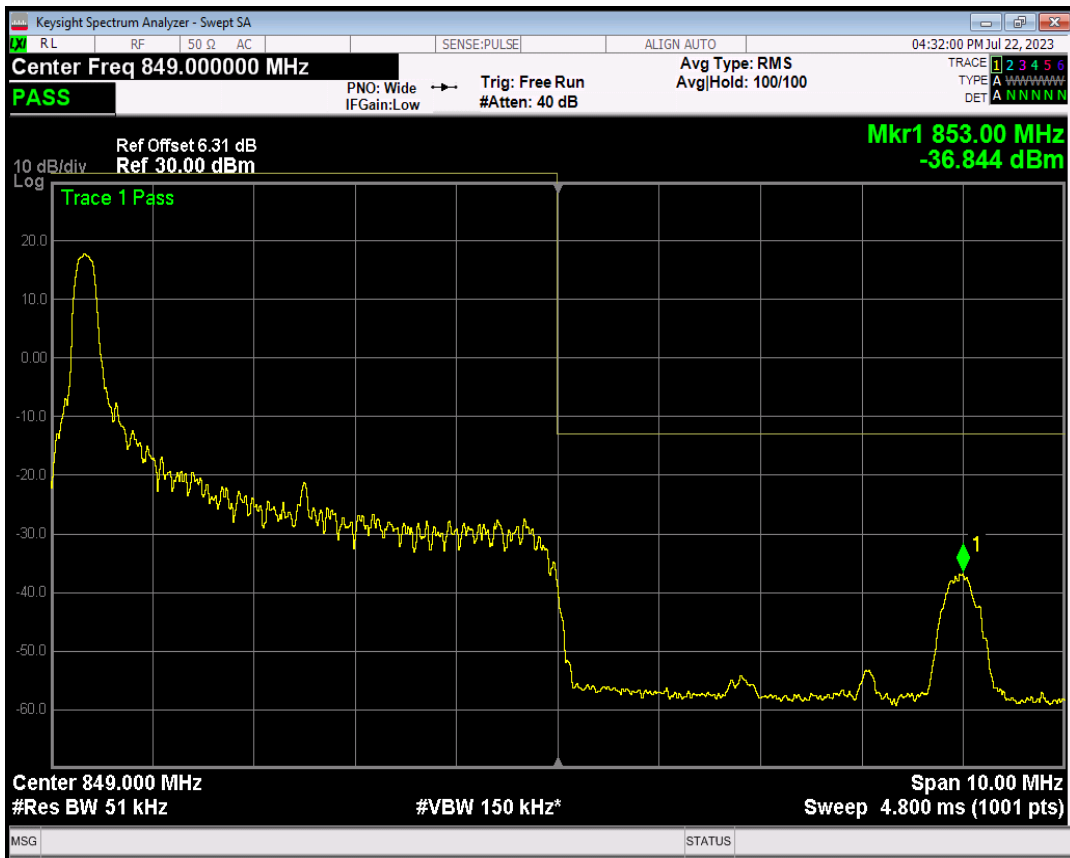

Band5 QPSK BW=5MHz Channel=20625 RB Size=1 Position=#0

Band5 QPSK BW=5MHz Channel=20625 RB Size=1 Position=#Max