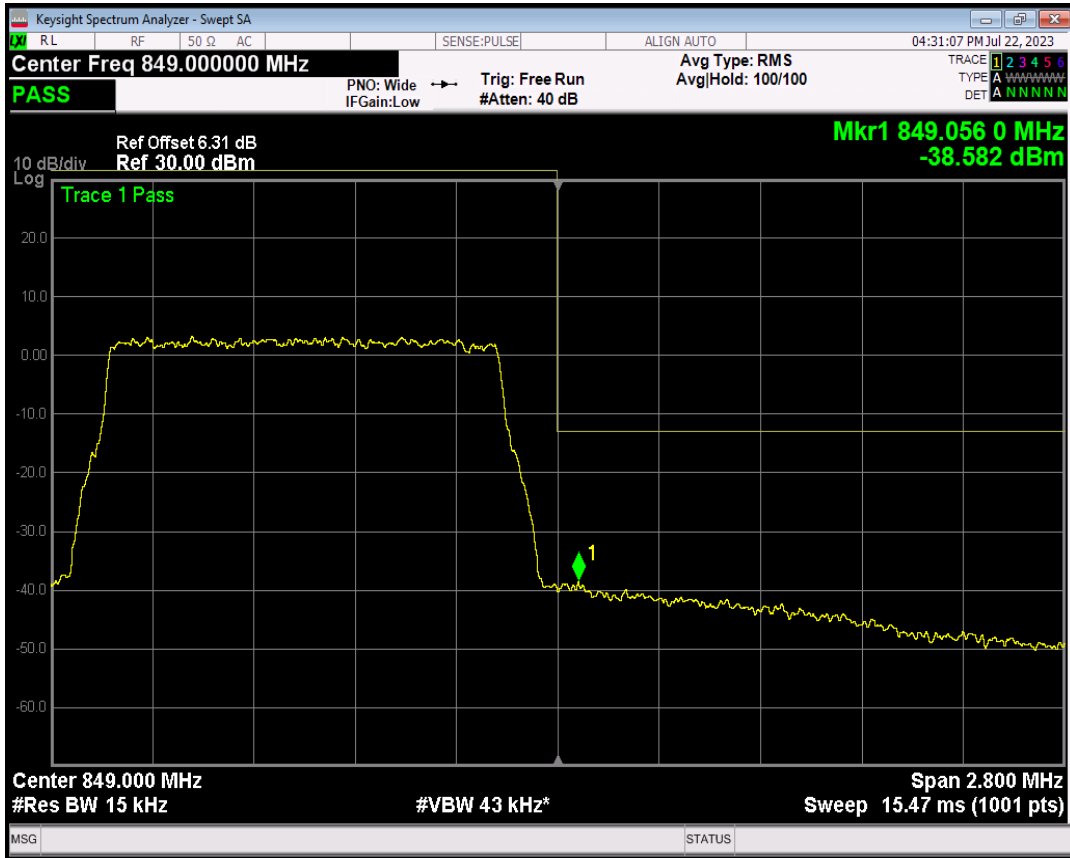

Band5 QPSK BW=1.4MHz Channel=20643 RB Size=6 Position=#0

Band5 16QAM BW=1.4MHz Channel=20643 RB Size=1 Position=#0

Band5 16QAM BW=1.4MHz Channel=20643 RB Size=1 Position=#Max

Band5 16QAM BW=1.4MHz Channel=20643 RB Size=6 Position=#0