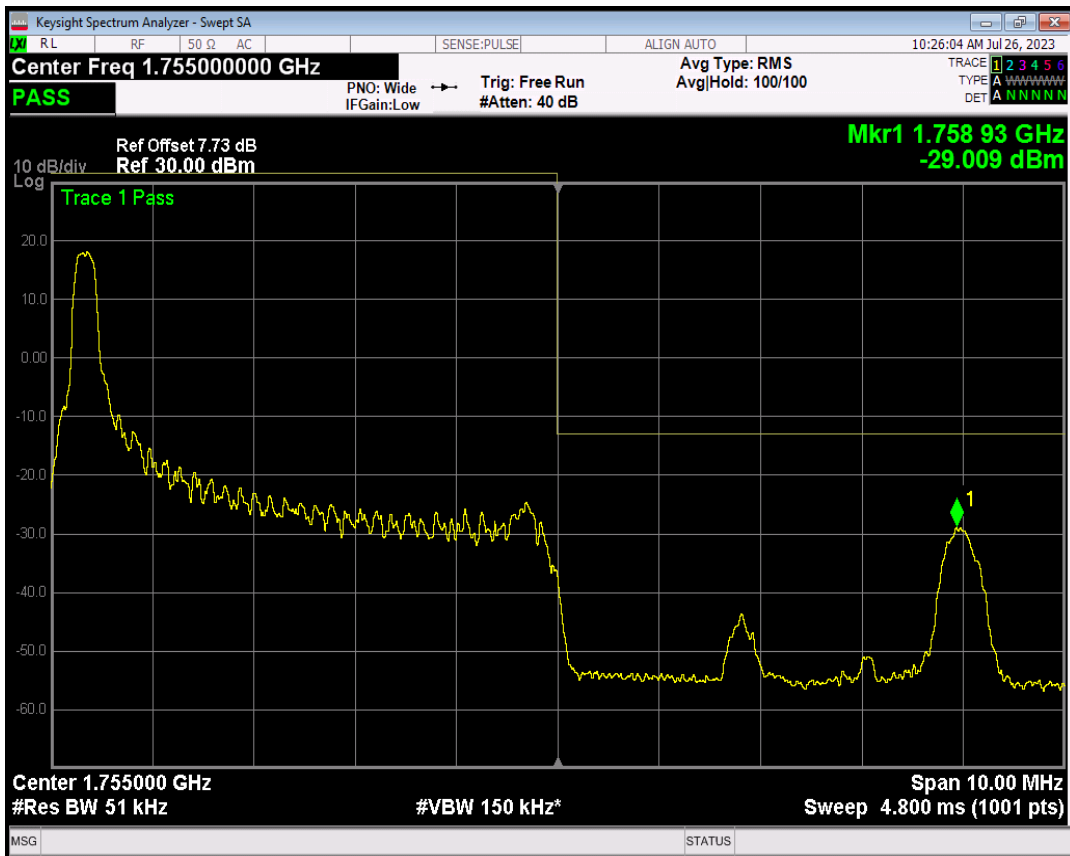

Band4 QPSK BW=5MHz Channel=20375 RB Size=1 Position=#0

Band4 QPSK BW=5MHz Channel=20375 RB Size=1 Position=#Max