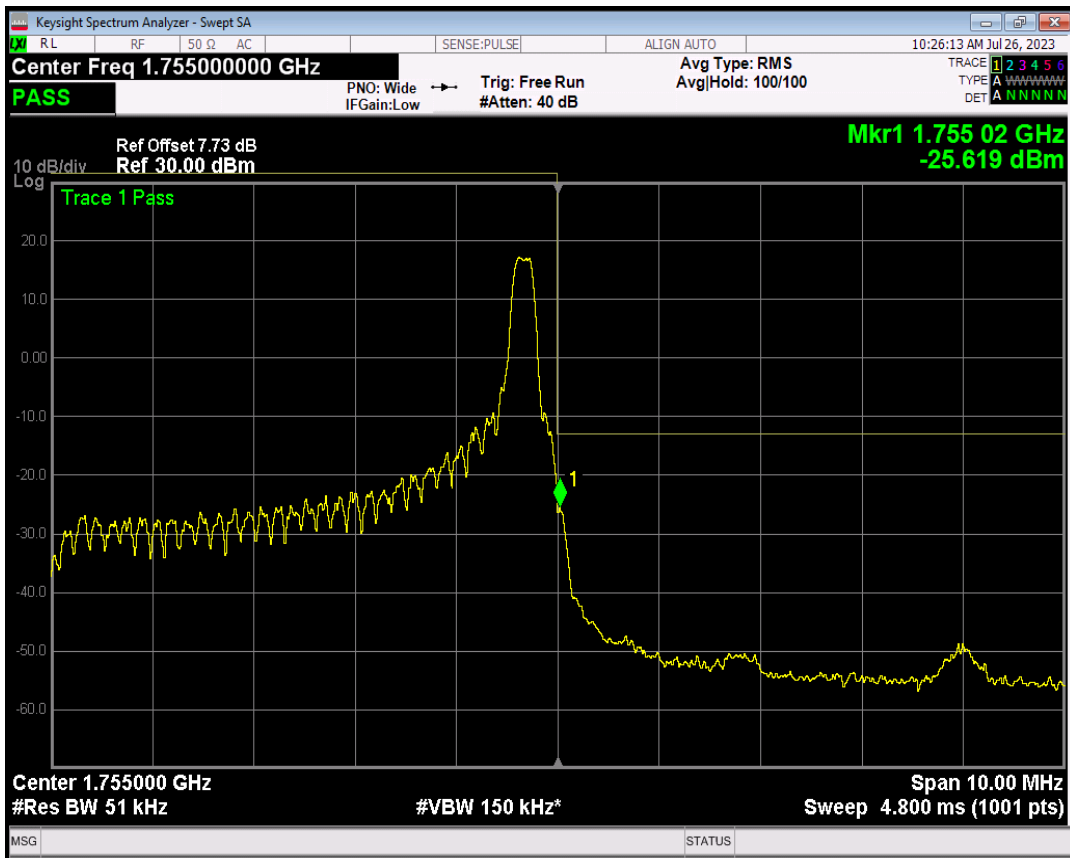

Band4 16QAM BW=5MHz Channel=20375 RB Size=1 Position=#Max

Band4 16QAM BW=5MHz Channel=20375 RB Size=25 Position=#0