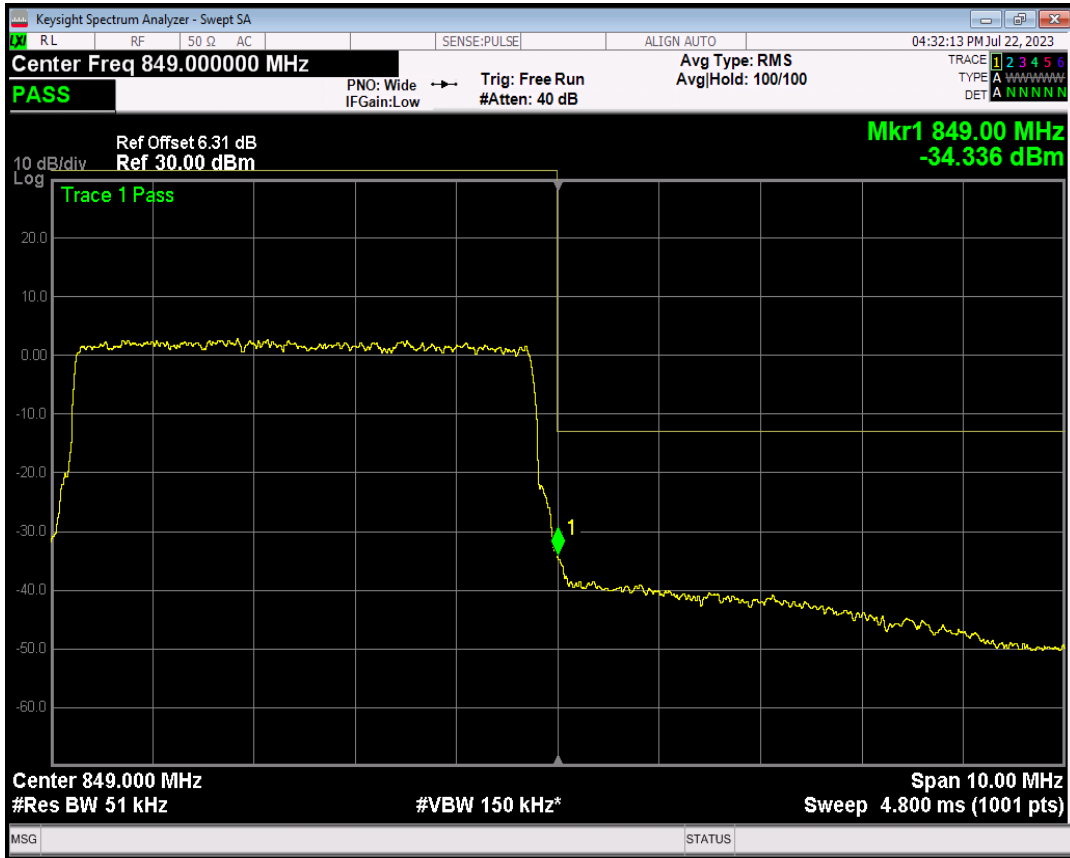

Band5 QPSK BW=5MHz Channel=20625 RB Size=25 Position=#0

Band5 16QAM BW=5MHz Channel=20625 RB Size=1 Position=#0

Band5 16QAM BW=5MHz Channel=20625 RB Size=1 Position=#Max

Band5 16QAM BW=5MHz Channel=20625 RB Size=25 Position=#0