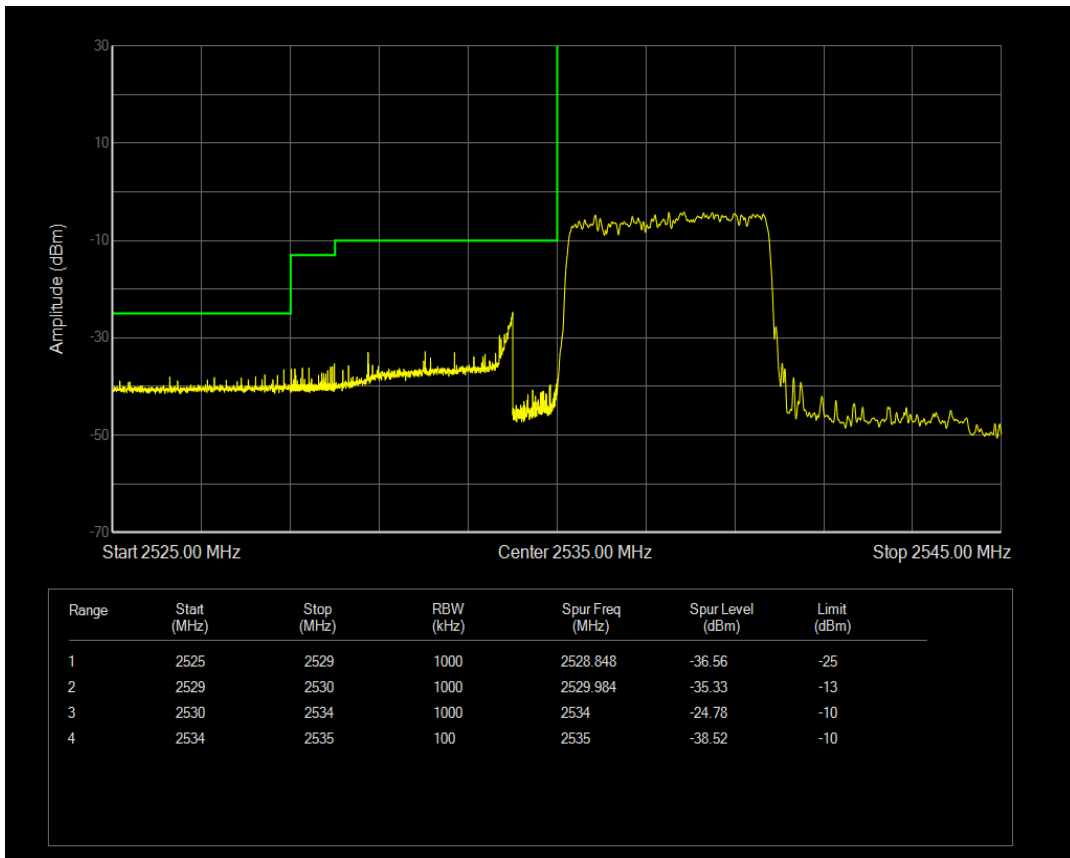

Band41(2535-2655) QPSK BW=5MHz Channel=40065 RB Size=25 Position=#0

Band41(2535-2655) 16QAM BW=5MHz Channel=40065 RB Size=1 Position=#0