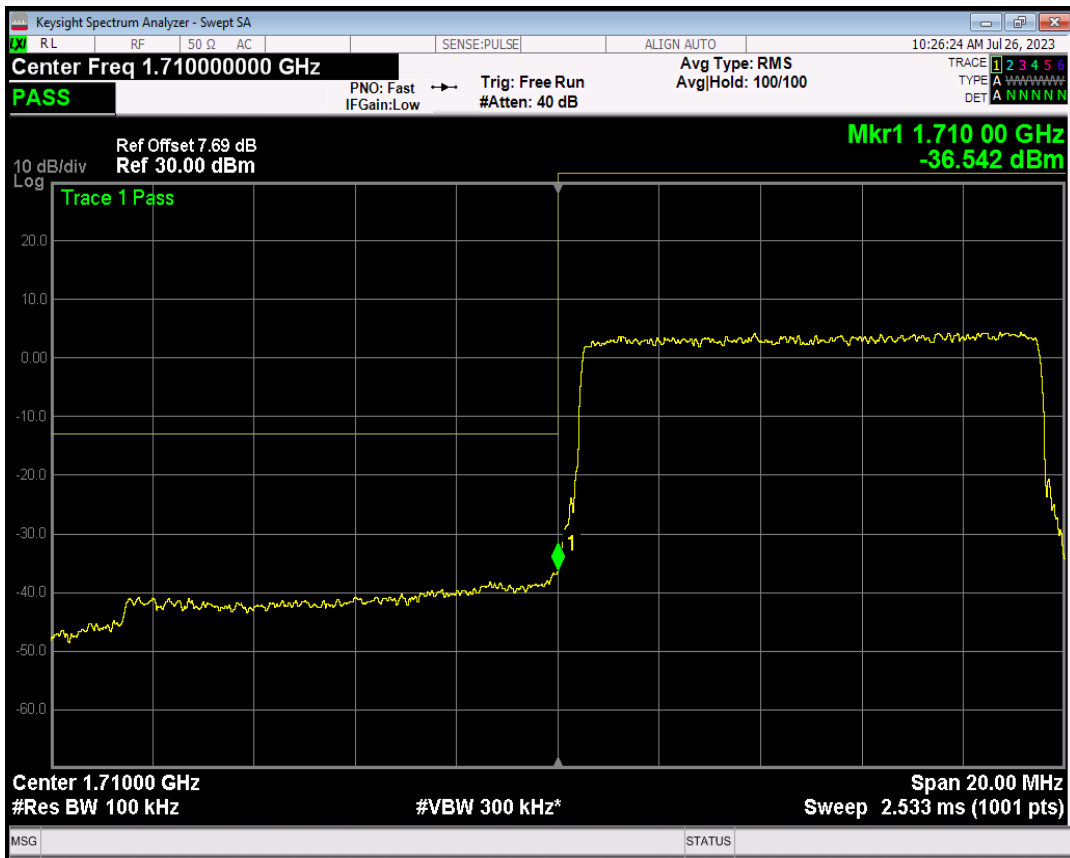

Band4 QPSK BW=10MHz Channel=20000 RB Size=50 Position=#0

Band4 16QAM BW=10MHz Channel=20000 RB Size=1 Position=#0