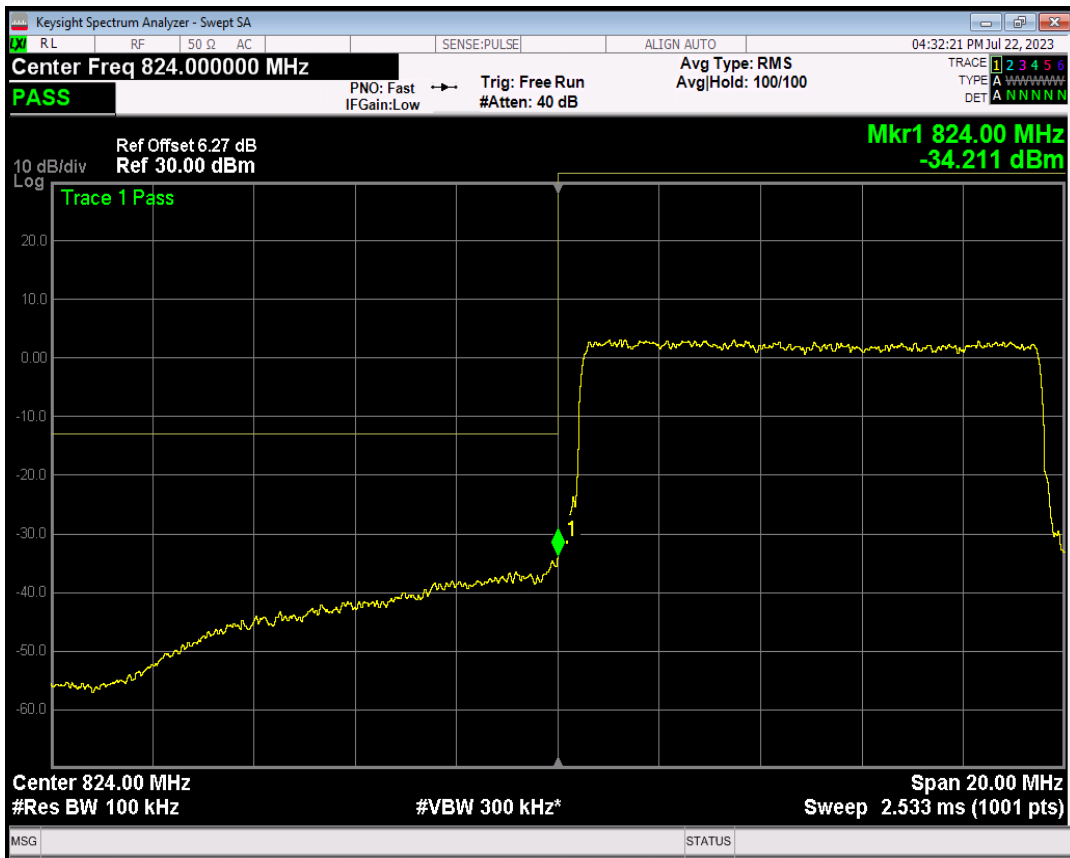

Band5 QPSK BW=10MHz Channel=20450 RB Size=50 Position=#0

Band5 16QAM BW=10MHz Channel=20450 RB Size=1 Position=#0