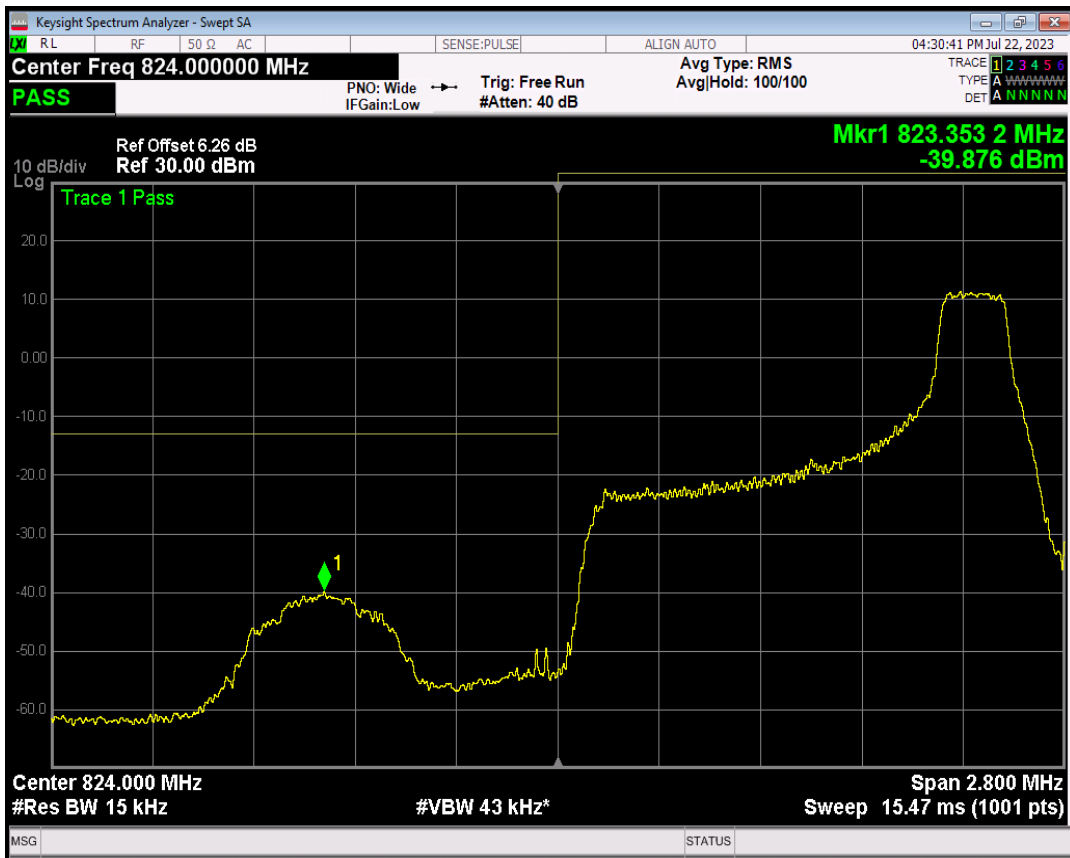

Band5 16QAM BW=1.4MHz Channel=20407 RB Size=1 Position=#Max

Band5 16QAM BW=1.4MHz Channel=20407 RB Size=6 Position=#0