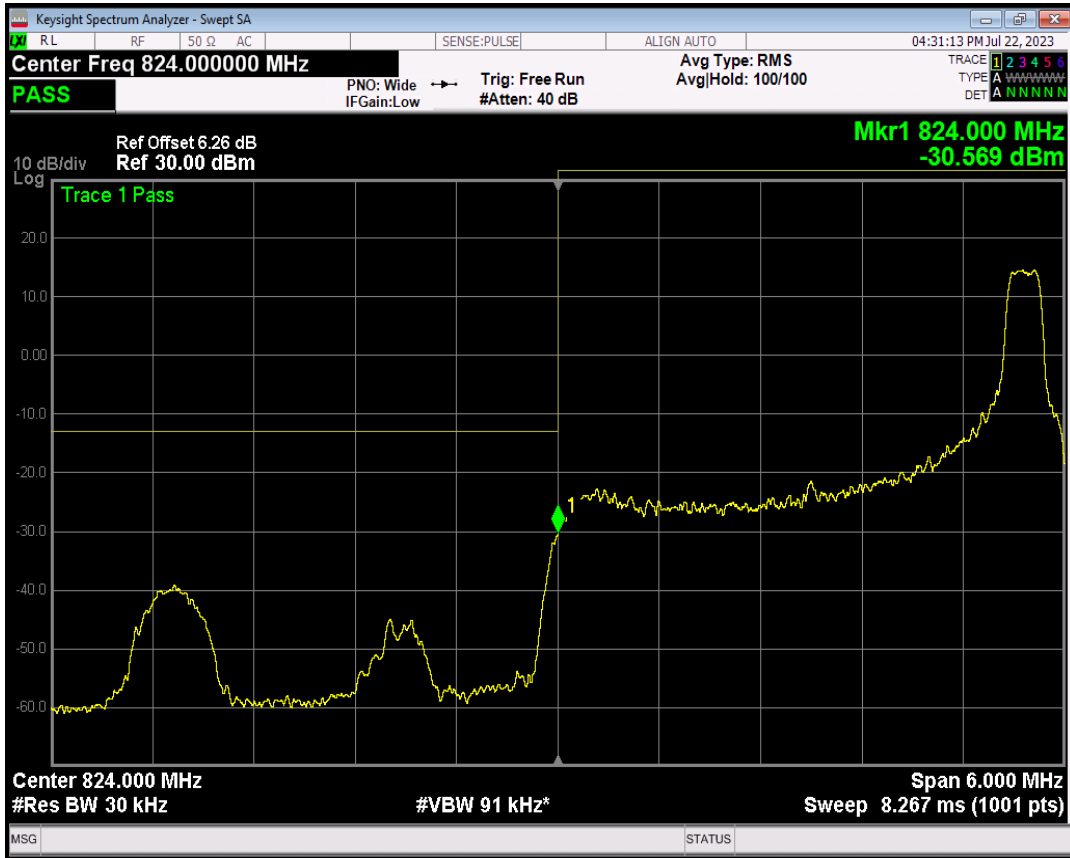

Band5 QPSK BW=3MHz Channel=20415 RB Size=1 Position=#Max

Band5 QPSK BW=3MHz Channel=20415 RB Size=15 Position=#0