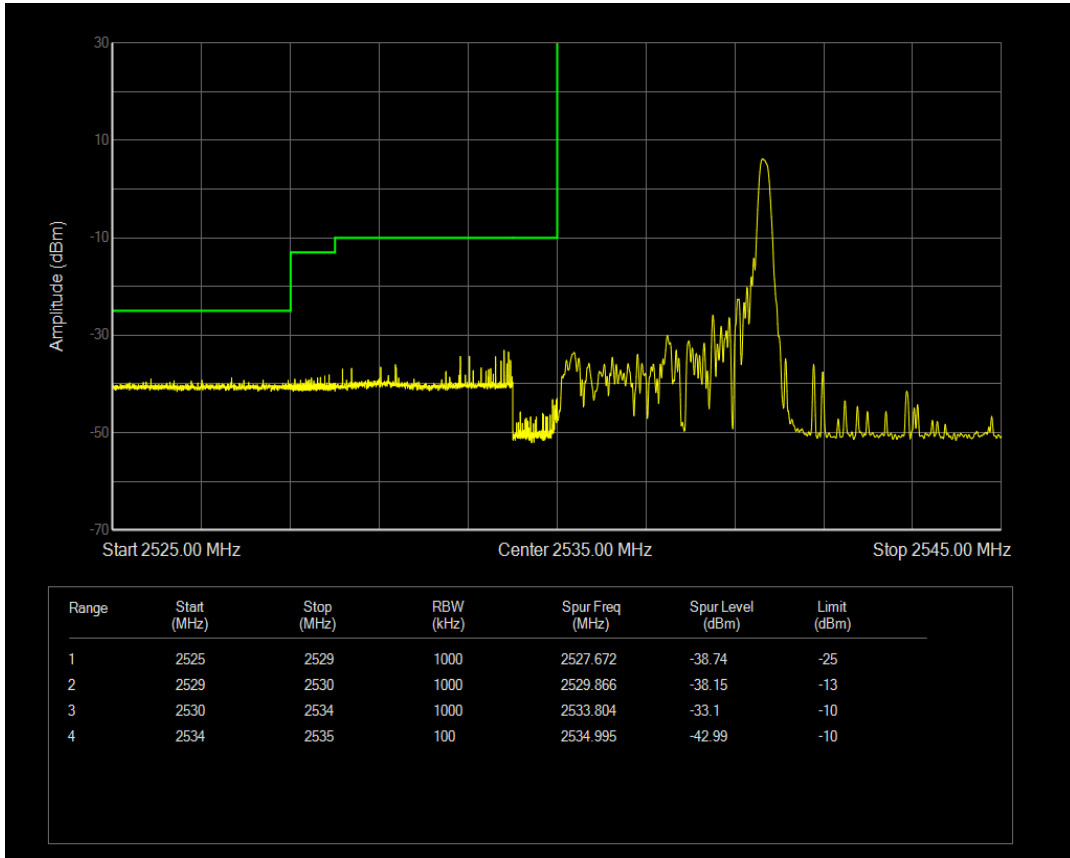

Band41(2535-2655) QPSK BW=5MHz Channel=40065 RB Size=1 Position=#Max

Band41(2535-2655) QPSK BW=5MHz Channel=40065 RB Size=25 Position=#0