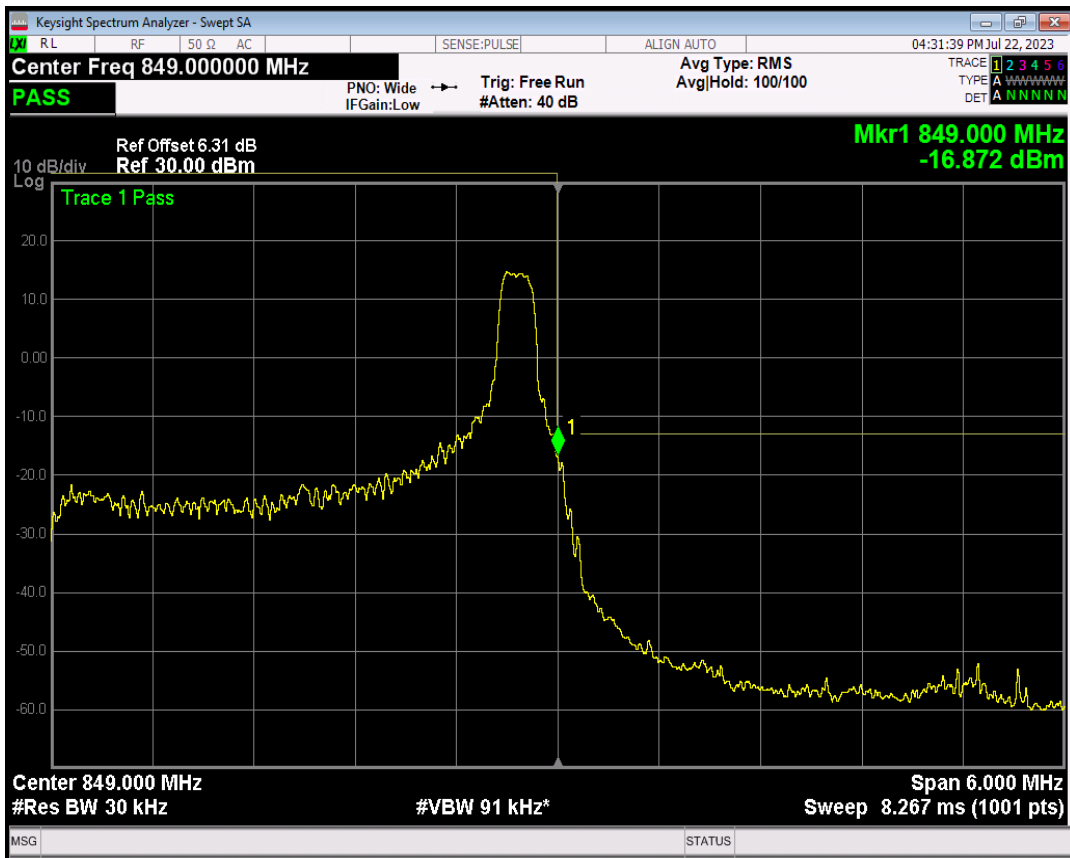

Band5 16QAM BW=3MHz Channel=20635 RB Size=1 Position=#Max

Band5 16QAM BW=3MHz Channel=20635 RB Size=15 Position=#0