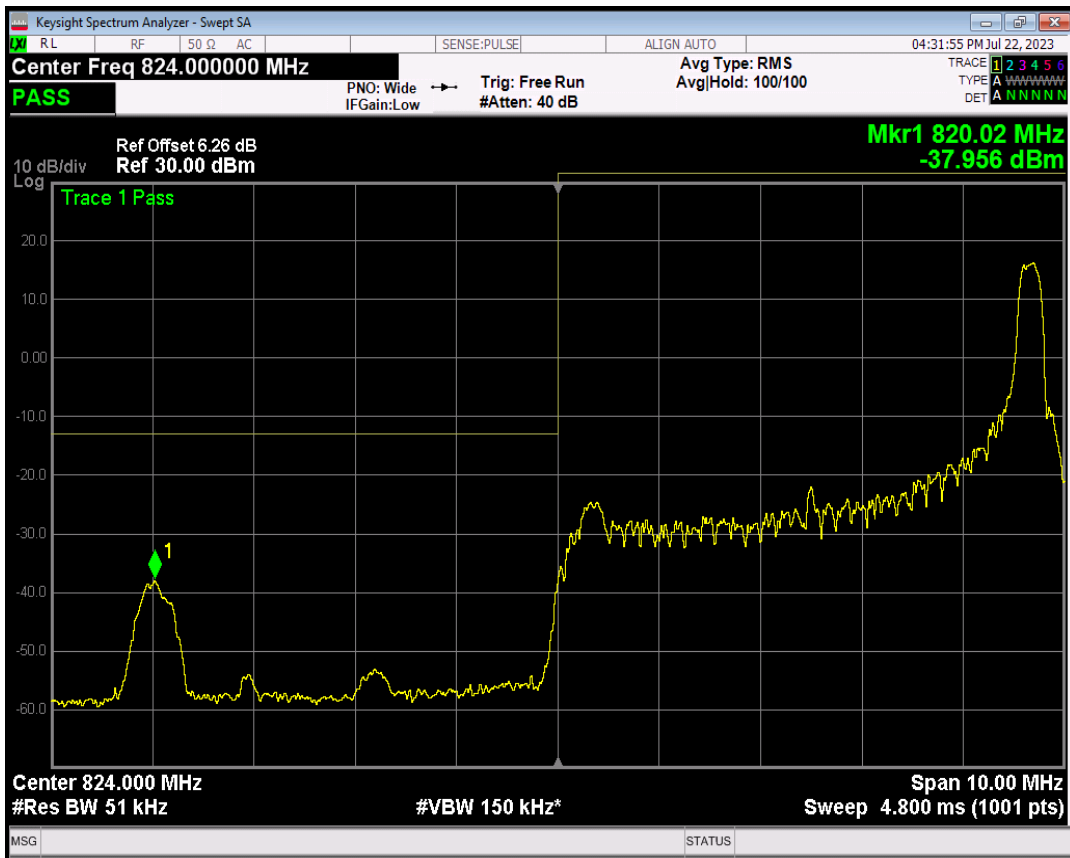

Band5 16QAM BW=5MHz Channel=20425 RB Size=1 Position=#Max

Band5 16QAM BW=5MHz Channel=20425 RB Size=25 Position=#0