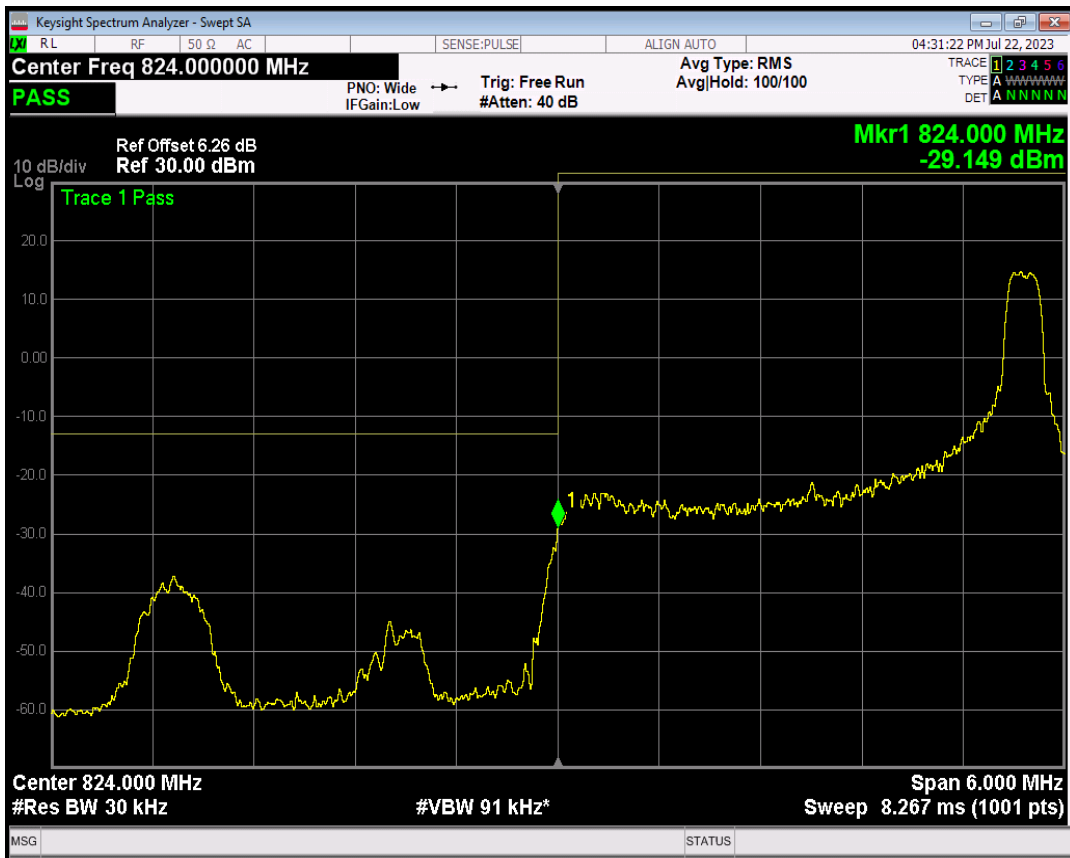

Band5 16QAM BW=3MHz Channel=20415 RB Size=1 Position=#Max

Band5 16QAM BW=3MHz Channel=20415 RB Size=15 Position=#0