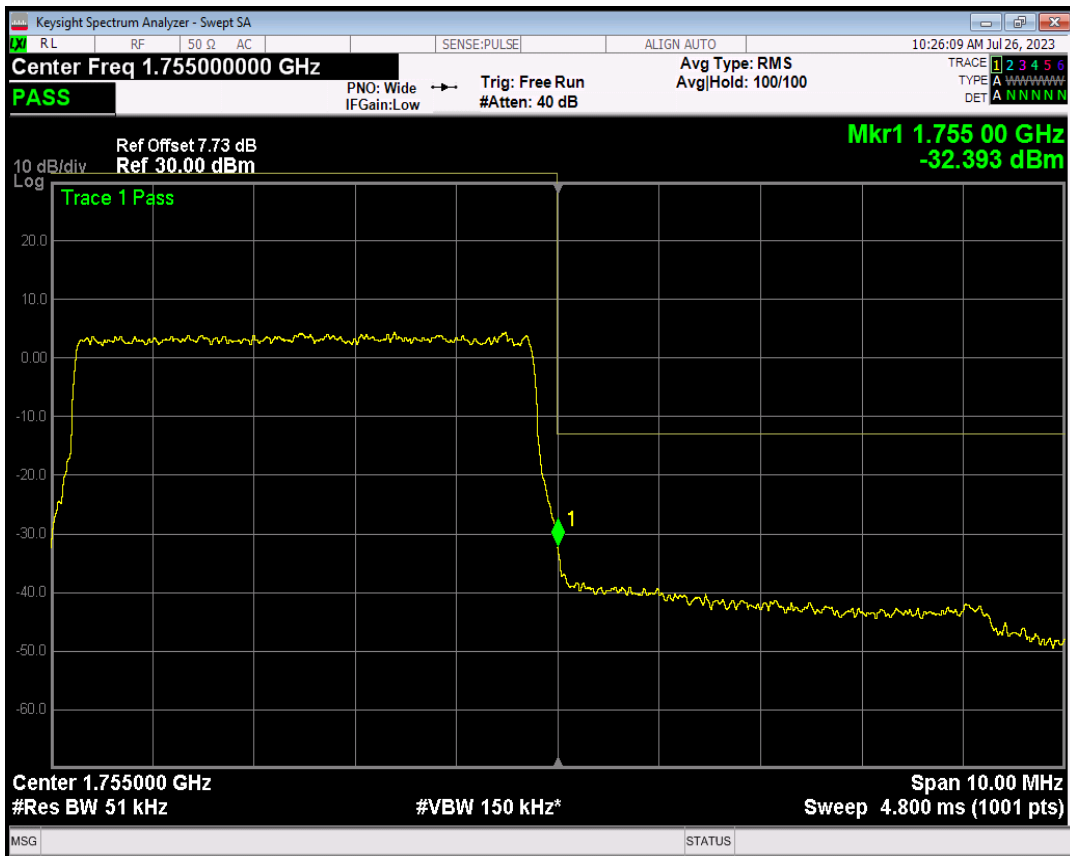

Band4 QPSK BW=5MHz Channel=20375 RB Size=25 Position=#0

Band4 16QAM BW=5MHz Channel=20375 RB Size=1 Position=#0