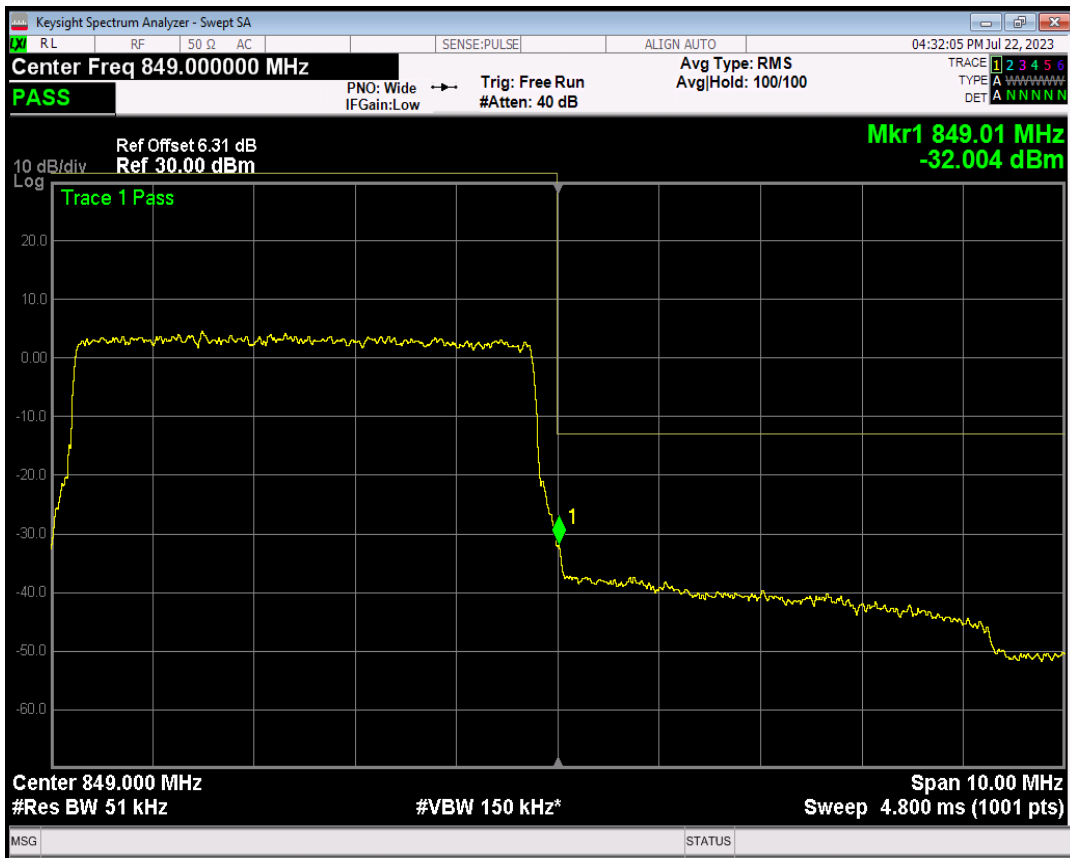

Band5 QPSK BW=5MHz Channel=20625 RB Size=25 Position=#0

Band5 16QAM BW=5MHz Channel=20625 RB Size=1 Position=#0