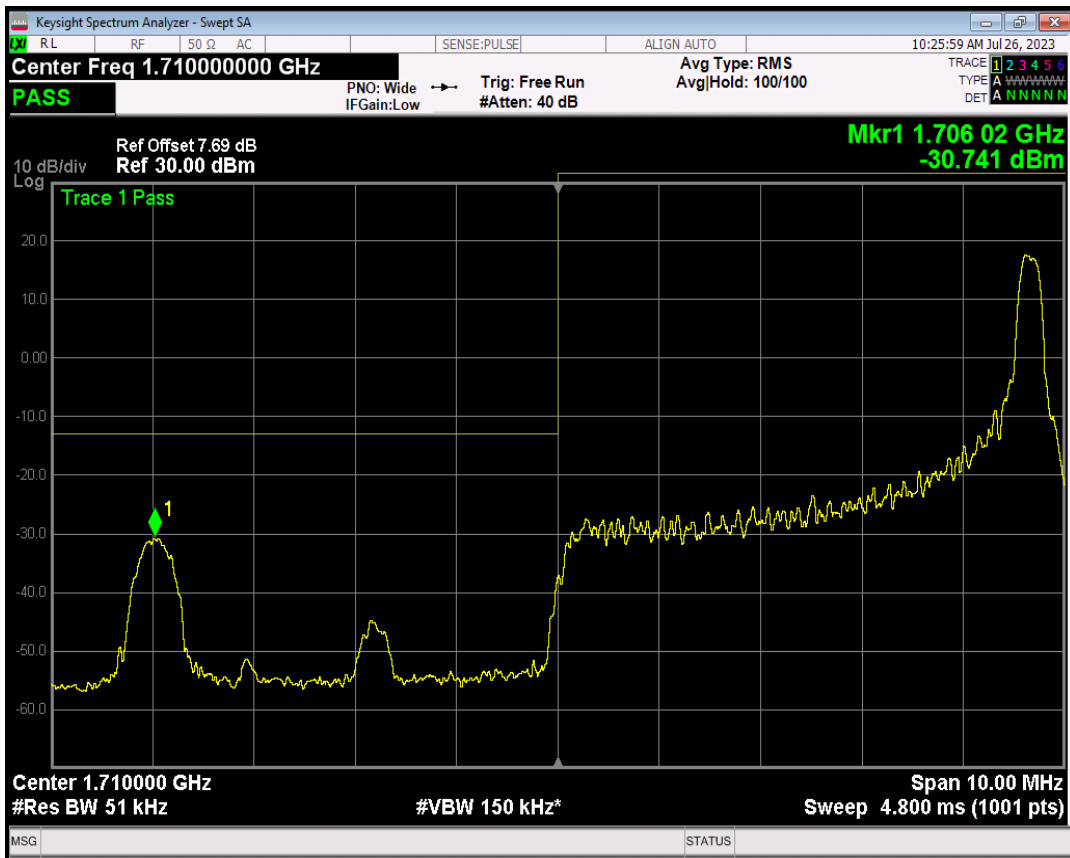

Band4 16QAM BW=5MHz Channel=19975 RB Size=1 Position=#Max

Band4 16QAM BW=5MHz Channel=19975 RB Size=25 Position=#0