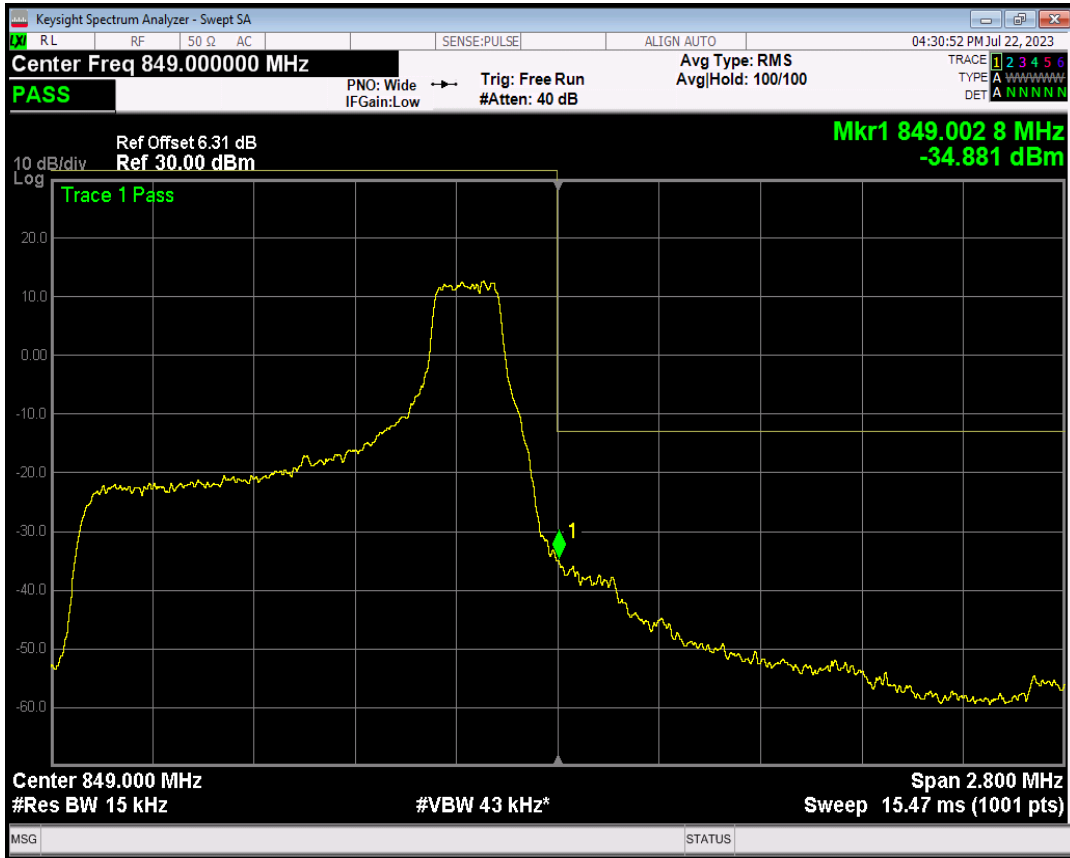

Band5 16QAM BW=1.4MHz Channel=20407 RB Size=1 Position=#Max

Band5 16QAM BW=1.4MHz Channel=20407 RB Size=6 Position=#0

Band5 QPSK BW=1.4MHz Channel=20643 RB Size=1 Position=#0

Band5 QPSK BW=1.4MHz Channel=20643 RB Size=1 Position=#Max