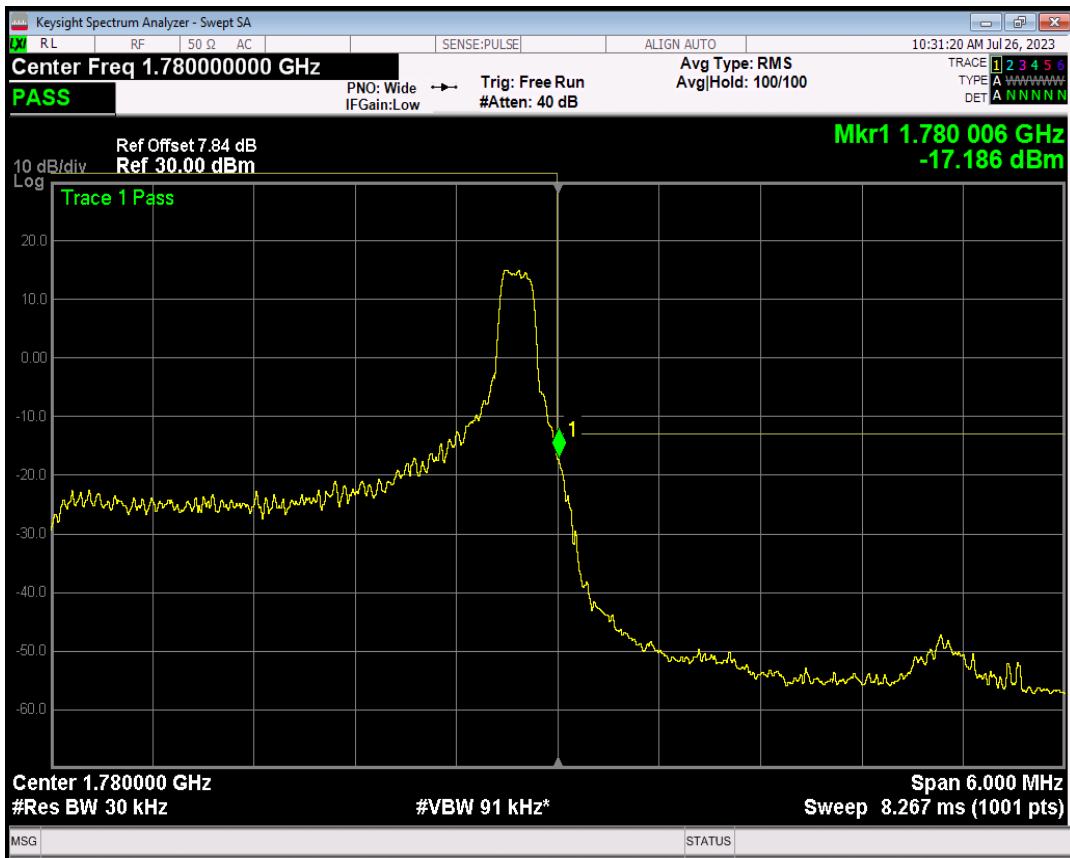

Band66 16QAM BW=3MHz Channel=132657 RB Size=1 Position=#Max

Band66 16QAM BW=3MHz Channel=132657 RB Size=15 Position=#0