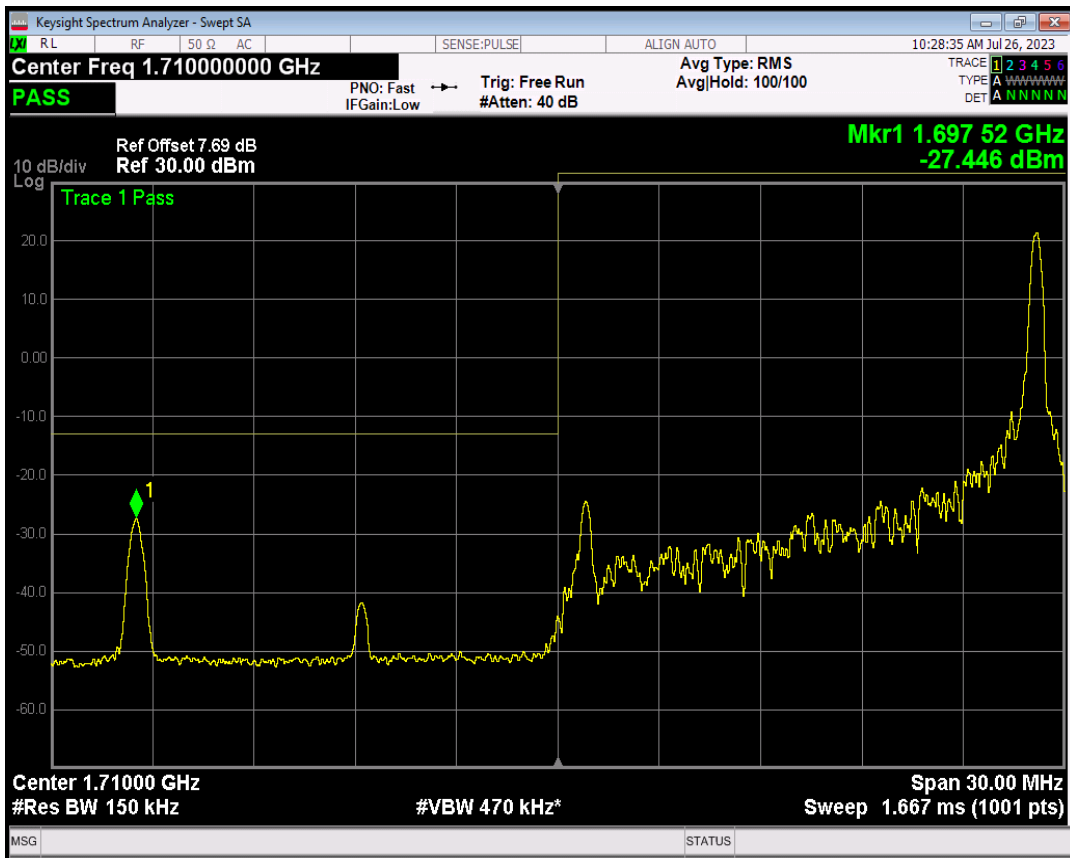

Band4 16QAM BW=15MHz Channel=20025 RB Size=1 Position=#Max

Band4 16QAM BW=15MHz Channel=20025 RB Size=75 Position=#0