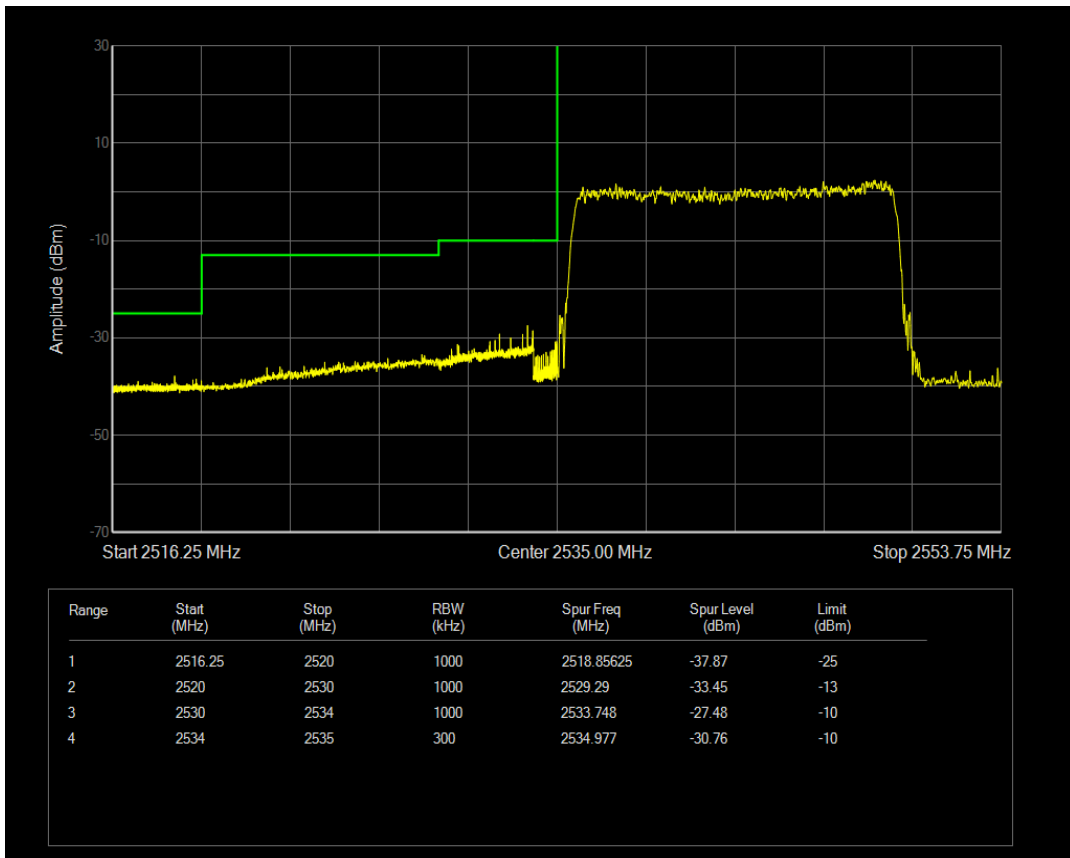

Band41(2535-2655) QPSK BW=15MHz Channel=40115 RB Size=75 Position=#0

Band41(2535-2655) 16QAM BW=15MHz Channel=40115 RB Size=1 Position=#0