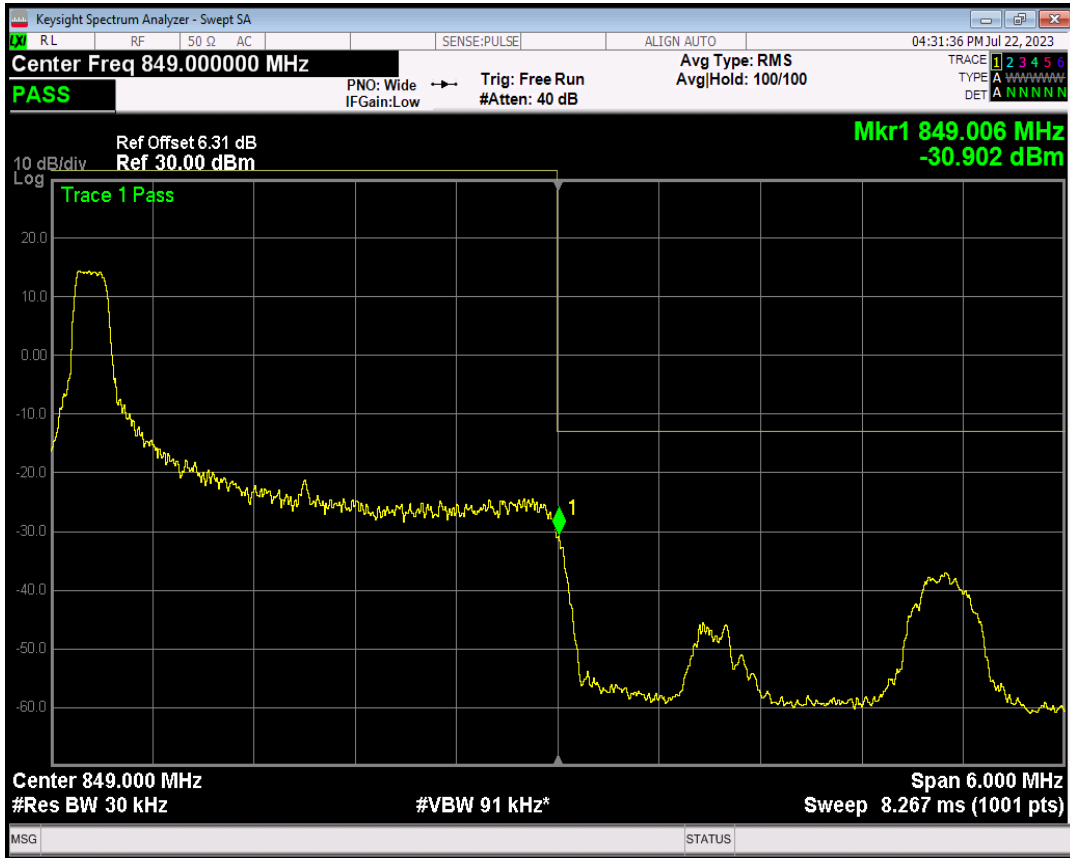

Band5 16QAM BW=3MHz Channel=20635 RB Size=1 Position=#0

Band5 16QAM BW=3MHz Channel=20635 RB Size=1 Position=#Max