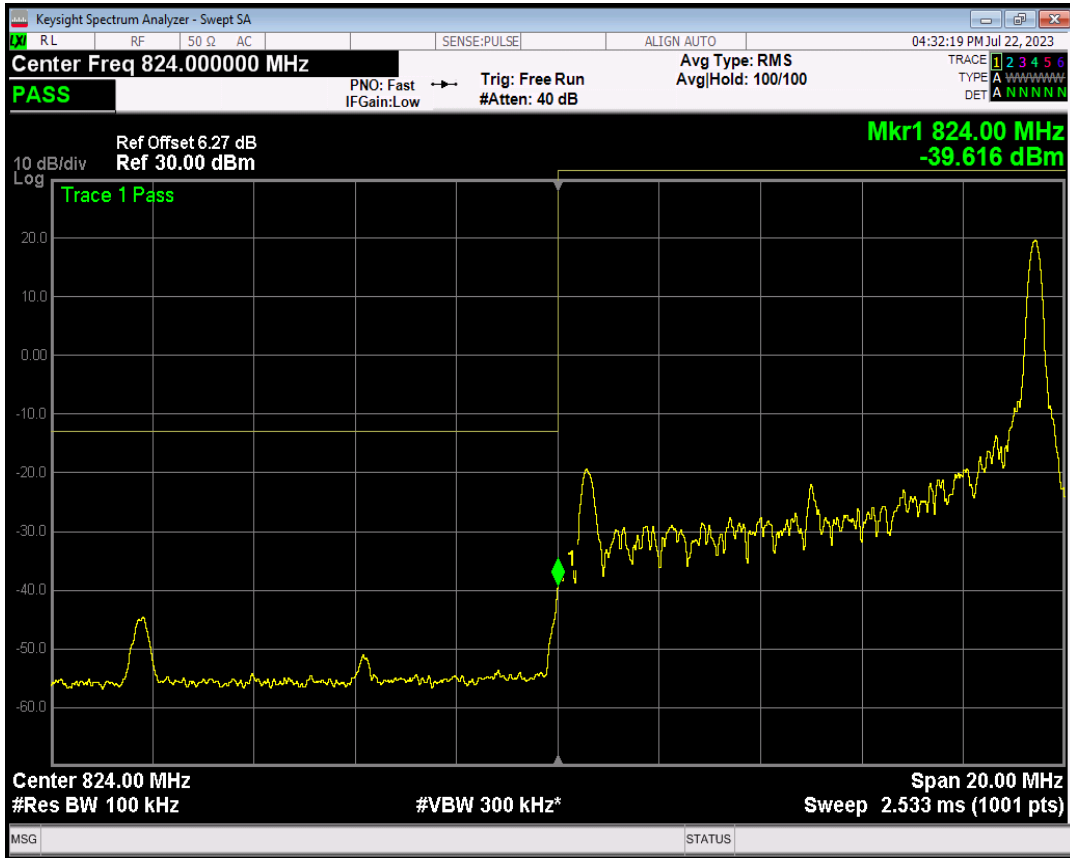

Band5 QPSK BW=10MHz Channel=20450 RB Size=1 Position=#Max

Band5 QPSK BW=10MHz Channel=20450 RB Size=50 Position=#0