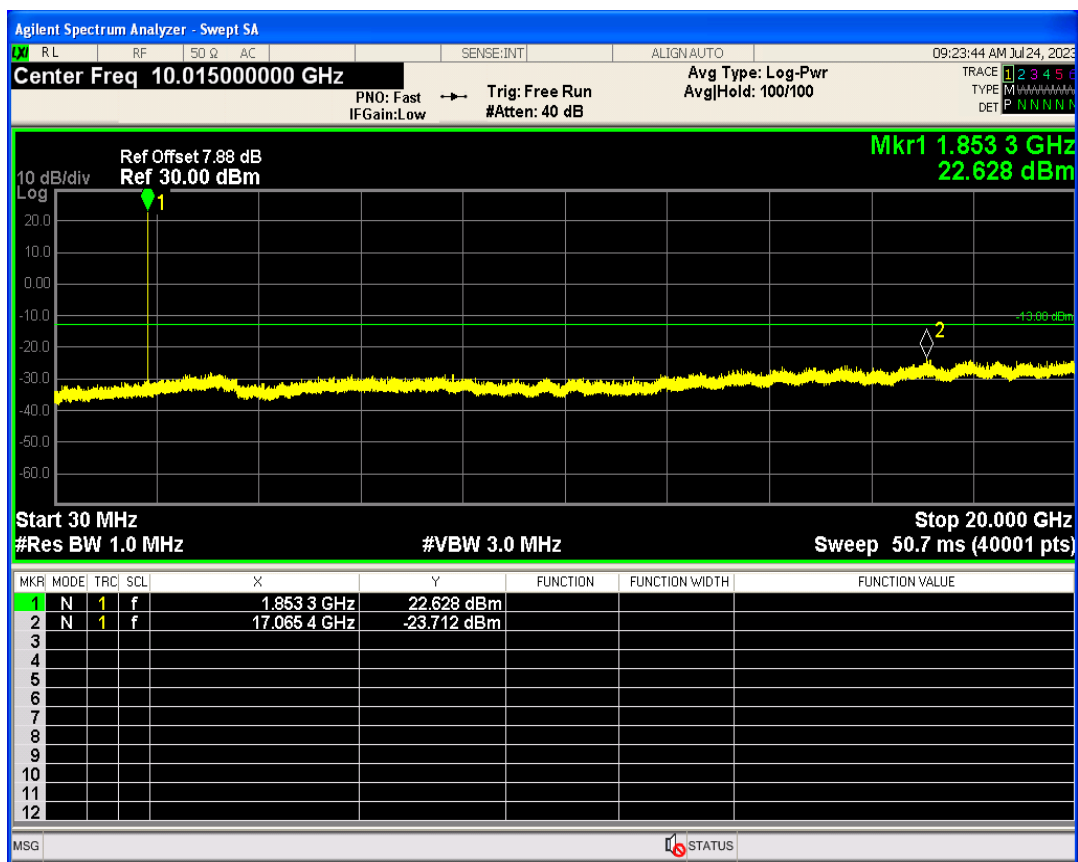

WCDMA Band2 Channel=9262

WCDMA Band2 Channel=9538

WCDMA Band4 Channel=1312

WCDMA Band4 Channel=1513

WCDMA Band5 Channel=4132

WCDMA Band5 Channel=4233

06 Out-of-band emissions

Band	Channel	Frequency (MHz)	Spur Freq (MHz)	Spur Level (dBm)	Limit (dBm)	Verdict
WCDMA Band2	9262	1852.4	17065.41	-23.71	-13	PASS
WCDMA Band2	9400	1880	19960.56	-23.37	-13	PASS
WCDMA Band2	9538	1907.6	19550.18	-23.24	-13	PASS
WCDMA Band4	1312	1712.4	18015.98	-23.45	-13	PASS
WCDMA Band4	1413	1732.6	19691.46	-23.91	-13	PASS
WCDMA Band4	1513	1752.6	18496.76	-23.66	-13	PASS
WCDMA Band5	4132	826.4	6549.88	-29.14	-13	PASS
WCDMA Band5	4182	836.4	3289.94	-29.45	-13	PASS
WCDMA Band5	4233	846.6	2692.74	-29.97	-13	PASS

WCDMA Band2 Channel=9262

WCDMA Band2 Channel=9538

WCDMA Band2 Channel=9400

WCDMA Band4 Channel=1312

WCDMA Band4 Channel=1413

WCDMA Band4 Channel=1513

WCDMA Band5 Channel=4132

WCDMA Band5 Channel=4182