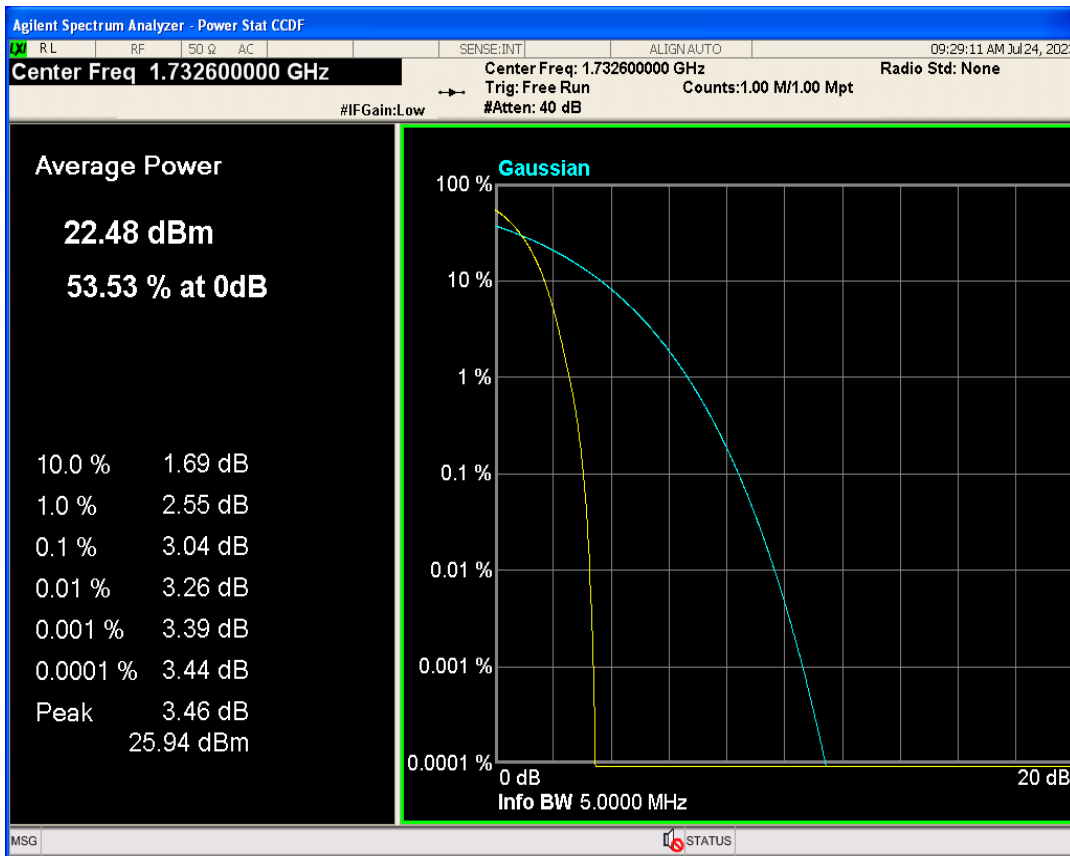

WCDMA Band2 Channel=9262

WCDMA Band2 Channel=9400

WCDMA Band2 Channel=9538

WCDMA Band4 Channel=1312

WCDMA Band4 Channel=1513

**04 Occupied bandwidth**

Band	Channel	Frequency (MHz)	99% OBW (kHz)	-26dB EBW (kHz)	Verdict
WCDMA Band2	9262	1852.4	4136.737	4657.713	PASS
WCDMA Band2	9400	1880	4149.491	4672.508	PASS
WCDMA Band2	9538	1907.6	4164.058	4679.518	PASS
WCDMA Band4	1312	1712.4	4151.336	4672.604	PASS
WCDMA Band4	1413	1732.6	4148.261	4680.198	PASS
WCDMA Band4	1513	1752.6	4147.376	4673.904	PASS
WCDMA Band5	4132	826.4	4167.239	4671.543	PASS
WCDMA Band5	4182	836.4	4146.710	4683.032	PASS
WCDMA Band5	4233	846.6	4151.418	4651.595	PASS