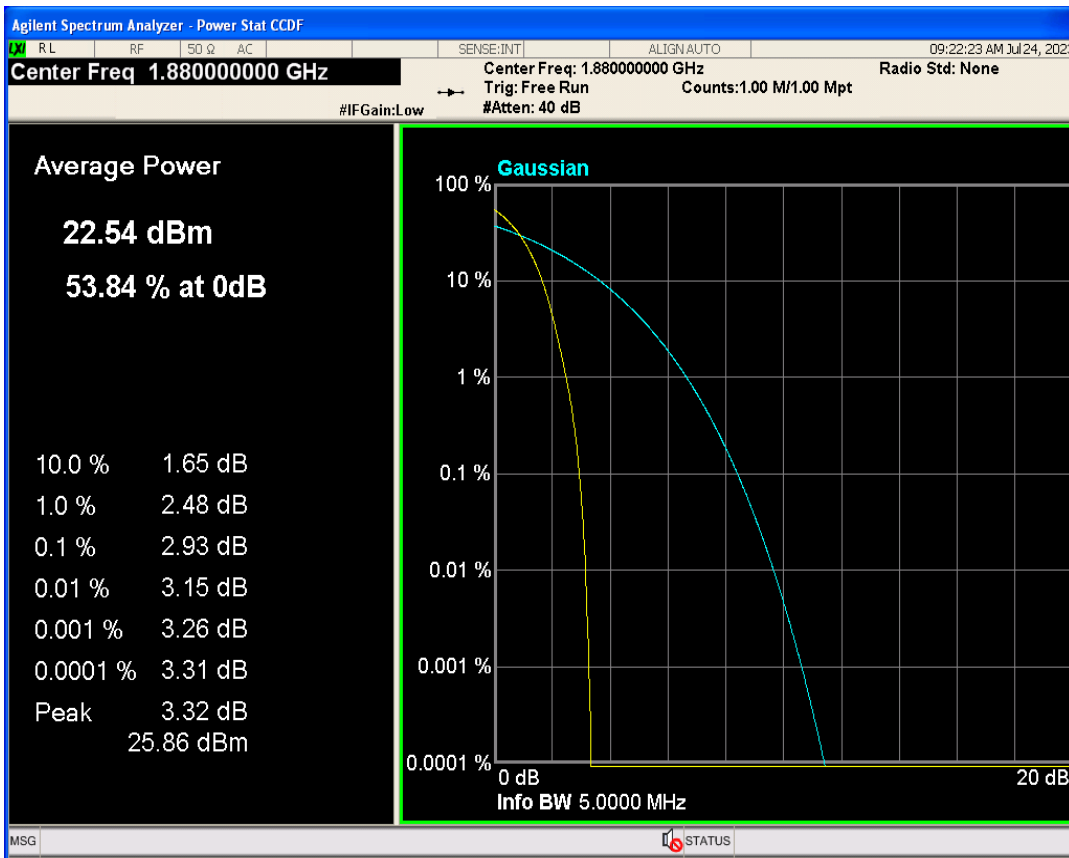

WCDMA Band2 Channel=9538