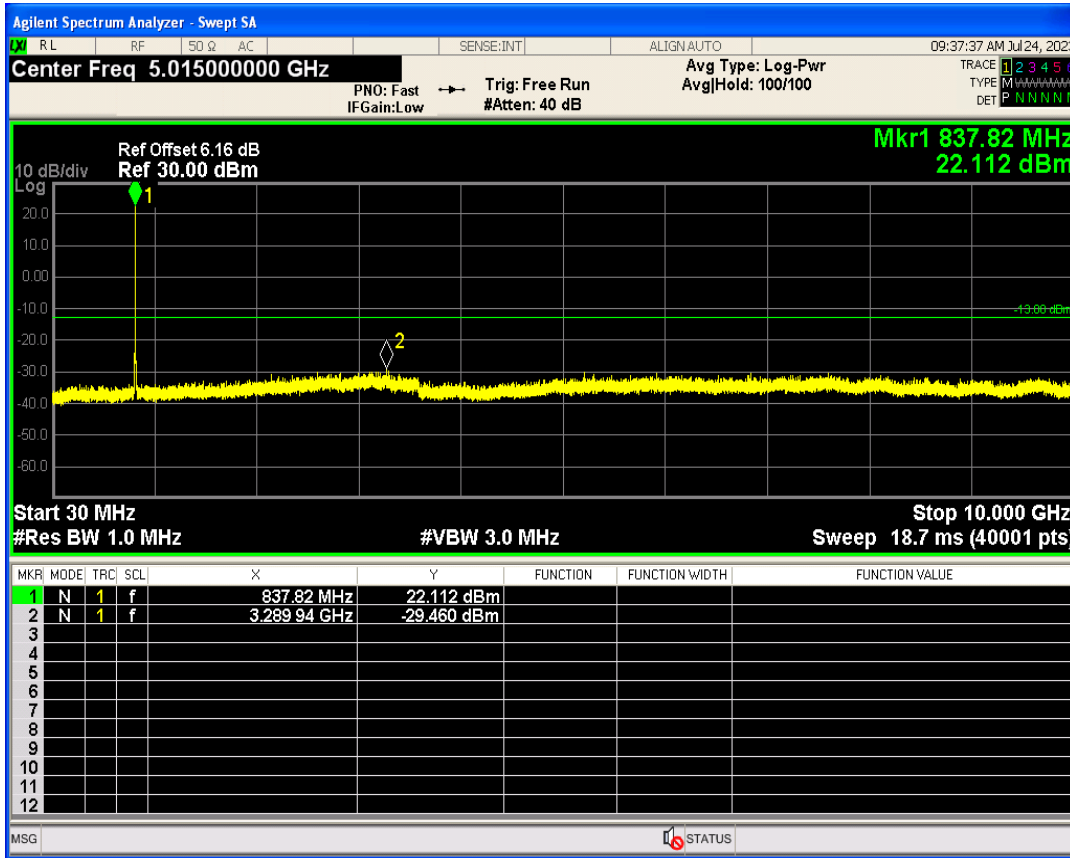

WCDMA Band2 Channel=9262

WCDMA Band2 Channel=9538

WCDMA Band4 Channel=1312

WCDMA Band4 Channel=1513

WCDMA Band5 Channel=4132

WCDMA Band5 Channel=4233

06 Out-of-band emissions

Band	Channel	Frequency (MHz)	Spur Freq (MHz)	Spur Level (dBm)	Limit (dBm)	Verdict
WCDMA Band2	9262	1852.4	17065.41	-23.71	-13	PASS
WCDMA Band2	9400	1880	19960.56	-23.37	-13	PASS
WCDMA Band2	9538	1907.6	19550.18	-23.24	-13	PASS
WCDMA Band4	1312	1712.4	18015.98	-23.45	-13	PASS
WCDMA Band4	1413	1732.6	19691.46	-23.91	-13	PASS
WCDMA Band4	1513	1752.6	18496.76	-23.66	-13	PASS
WCDMA Band5	4132	826.4	6549.88	-29.14	-13	PASS
WCDMA Band5	4182	836.4	3289.94	-29.45	-13	PASS
WCDMA Band5	4233	846.6	2692.74	-29.97	-13	PASS

WCDMA Band2 Channel=9262

WCDMA Band2 Channel=9538

WCDMA Band2 Channel=9400

WCDMA Band4 Channel=1312

WCDMA Band4 Channel=1413

WCDMA Band4 Channel=1513

WCDMA Band5 Channel=4132

WCDMA Band5 Channel=4182