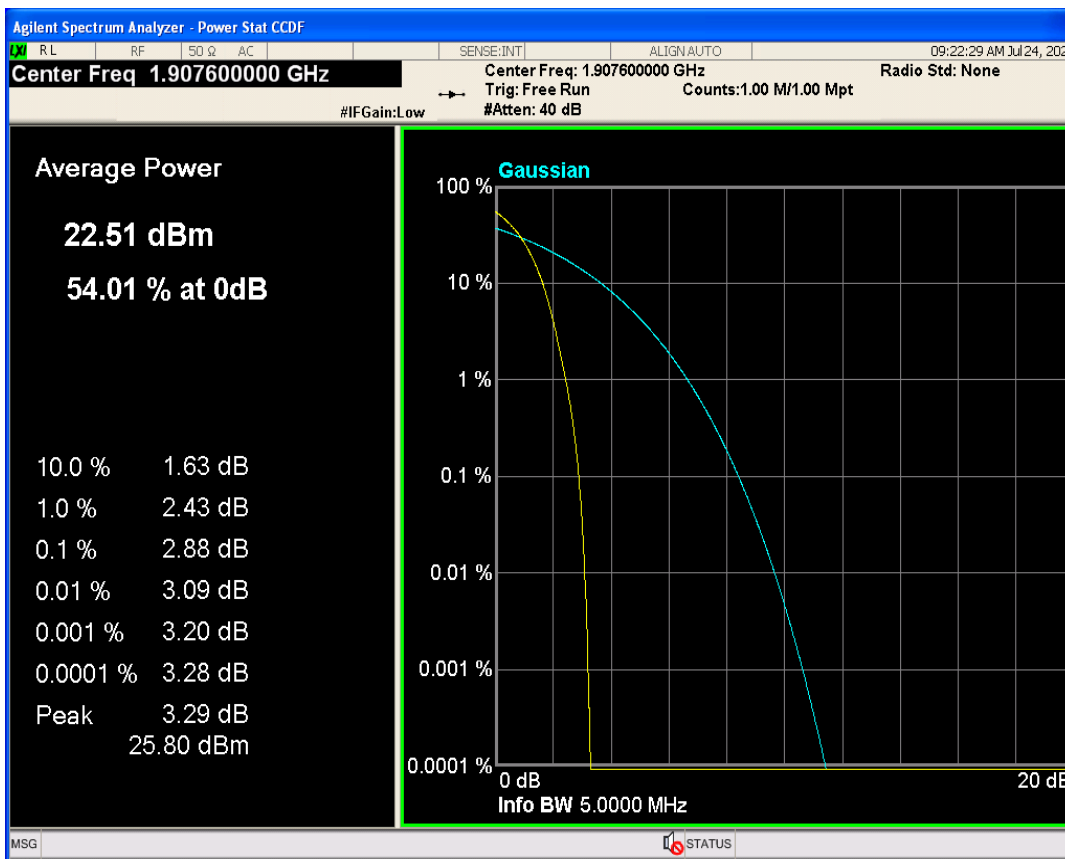

**03 Peak-to-Average Ratio**

Band	Channel	Frequency (MHz)	Result (dB)	high Limit (dB)	Verdict
WCDMA Band2	9262	1852.4	2.95	13	PASS
WCDMA Band2	9400	1880	2.93	13	PASS
WCDMA Band2	9538	1907.6	2.88	13	PASS
WCDMA Band4	1312	1712.4	3.05	13	PASS
WCDMA Band4	1413	1732.6	3.04	13	PASS
WCDMA Band4	1513	1752.6	3.05	13	PASS
WCDMA Band5	4132	826.4	2.87	13	PASS
WCDMA Band5	4182	836.4	3.00	13	PASS
WCDMA Band5	4233	846.6	2.98	13	PASS

WCDMA Band2 Channel=9262

WCDMA Band2 Channel=9400

WCDMA Band2 Channel=9538

WCDMA Band4 Channel=1312

WCDMA Band4 Channel=1513

**04 Occupied bandwidth**

Band	Channel	Frequency (MHz)	99% OBW (kHz)	-26dB EBW (kHz)	Verdict
WCDMA Band2	9262	1852.4	4136.737	4657.713	PASS
WCDMA Band2	9400	1880	4149.491	4672.508	PASS
WCDMA Band2	9538	1907.6	4164.058	4679.518	PASS
WCDMA Band4	1312	1712.4	4151.336	4672.604	PASS
WCDMA Band4	1413	1732.6	4148.261	4680.198	PASS
WCDMA Band4	1513	1752.6	4147.376	4673.904	PASS
WCDMA Band5	4132	826.4	4167.239	4671.543	PASS
WCDMA Band5	4182	836.4	4146.710	4683.032	PASS
WCDMA Band5	4233	846.6	4151.418	4651.595	PASS