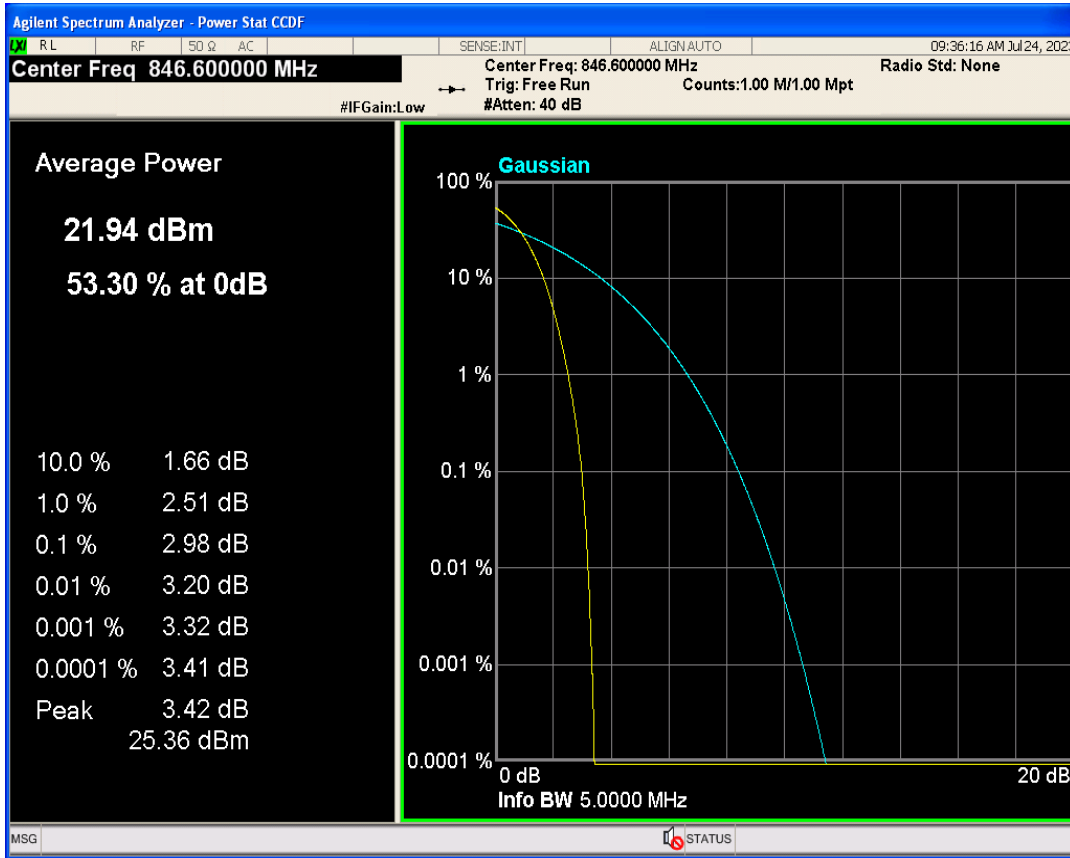

WCDMA Band2 Channel=9262

WCDMA Band2 Channel=9400

WCDMA Band2 Channel=9538

WCDMA Band4 Channel=1312

WCDMA Band4 Channel=1513

**04 Occupied bandwidth**

Band	Channel	Frequency (MHz)	99% OBW (kHz)	-26dB EBW (kHz)	Verdict
WCDMA Band2	9262	1852.4	4136.737	4657.713	PASS
WCDMA Band2	9400	1880	4149.491	4672.508	PASS
WCDMA Band2	9538	1907.6	4164.058	4679.518	PASS
WCDMA Band4	1312	1712.4	4151.336	4672.604	PASS
WCDMA Band4	1413	1732.6	4148.261	4680.198	PASS
WCDMA Band4	1513	1752.6	4147.376	4673.904	PASS
WCDMA Band5	4132	826.4	4167.239	4671.543	PASS
WCDMA Band5	4182	836.4	4146.710	4683.032	PASS
WCDMA Band5	4233	846.6	4151.418	4651.595	PASS