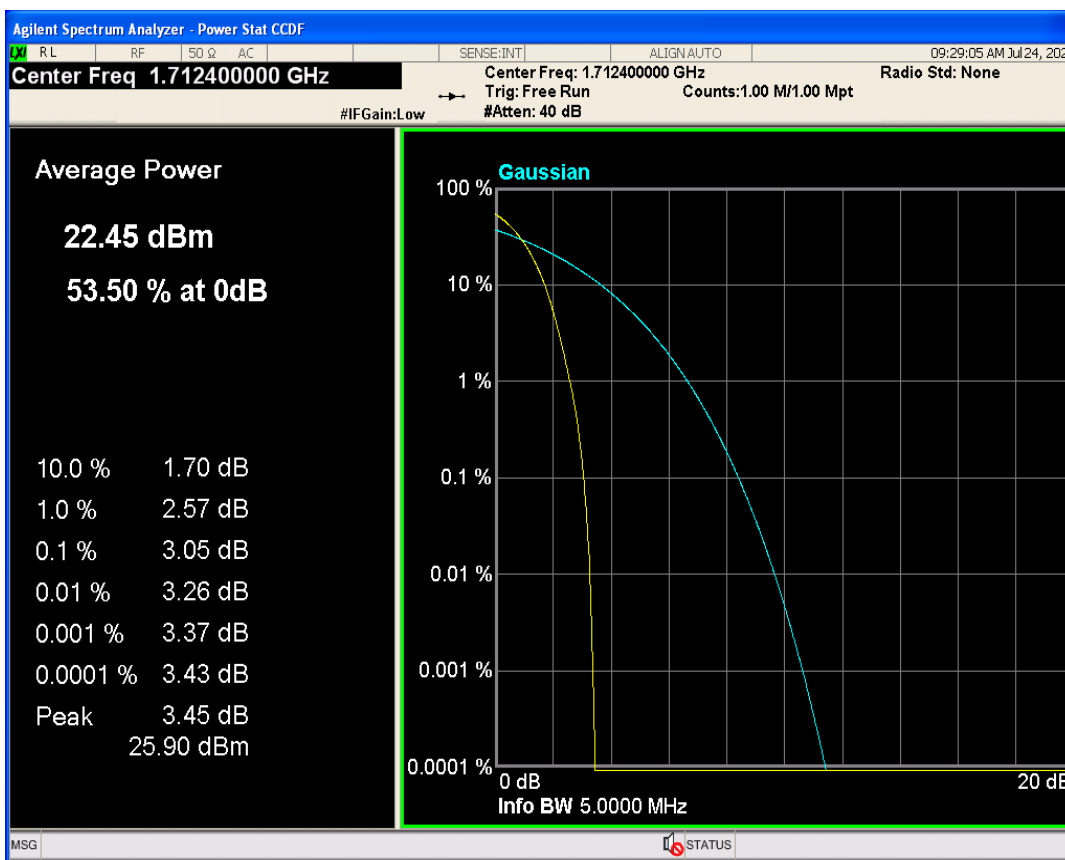

WCDMA Band2 Channel=9262

WCDMA Band2 Channel=9400

WCDMA Band2 Channel=9538

WCDMA Band4 Channel=1312

WCDMA Band4 Channel=1513

**04 Occupied bandwidth**

Band	Channel	Frequency (MHz)	99% OBW (kHz)	-26dB EBW (kHz)	Verdict
WCDMA Band2	9262	1852.4	4136.737	4657.713	PASS
WCDMA Band2	9400	1880	4149.491	4672.508	PASS
WCDMA Band2	9538	1907.6	4164.058	4679.518	PASS
WCDMA Band4	1312	1712.4	4151.336	4672.604	PASS
WCDMA Band4	1413	1732.6	4148.261	4680.198	PASS
WCDMA Band4	1513	1752.6	4147.376	4673.904	PASS
WCDMA Band5	4132	826.4	4167.239	4671.543	PASS
WCDMA Band5	4182	836.4	4146.710	4683.032	PASS
WCDMA Band5	4233	846.6	4151.418	4651.595	PASS