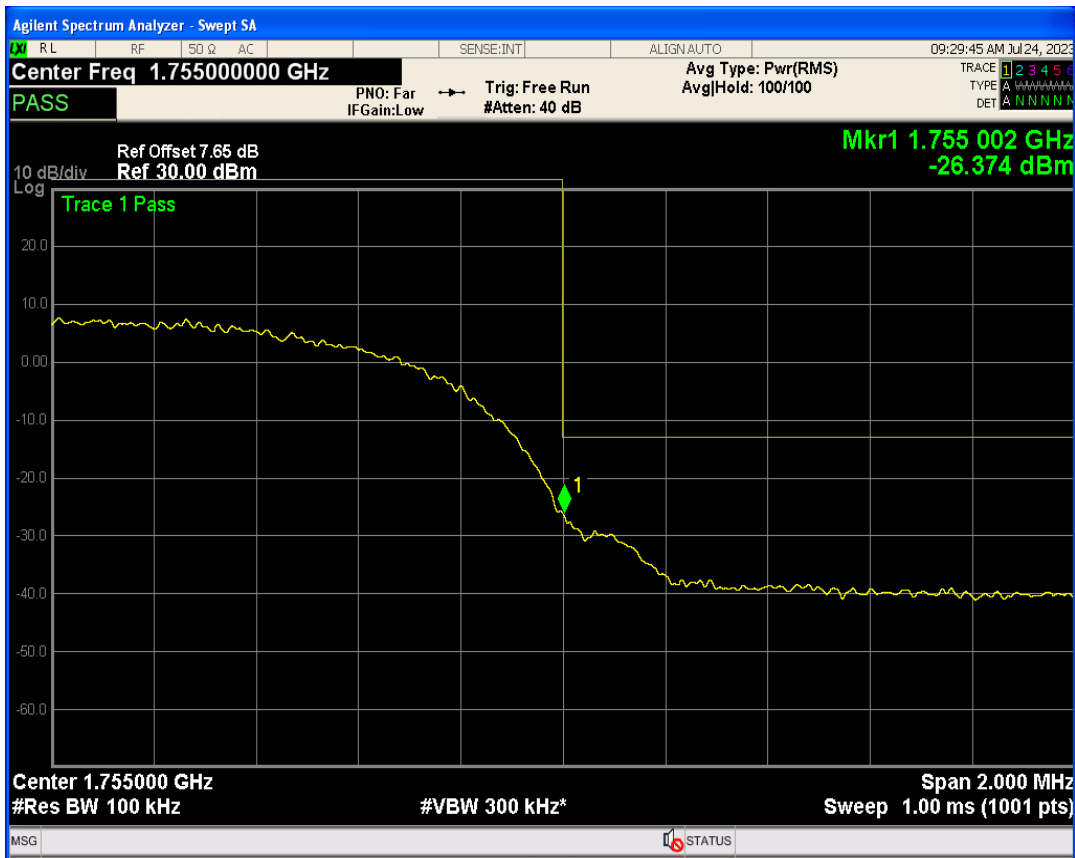

WCDMA Band2 Channel=9262

WCDMA Band2 Channel=9538

WCDMA Band4 Channel=1312

WCDMA Band4 Channel=1513

WCDMA Band5 Channel=4132

WCDMA Band5 Channel=4233

06 Out-of-band emissions

Band	Channel	Frequency (MHz)	Spur Freq (MHz)	Spur Level (dBm)	Limit (dBm)	Verdict
WCDMA Band2	9262	1852.4	17065.41	-23.71	-13	PASS
WCDMA Band2	9400	1880	19960.56	-23.37	-13	PASS
WCDMA Band2	9538	1907.6	19550.18	-23.24	-13	PASS
WCDMA Band4	1312	1712.4	18015.98	-23.45	-13	PASS
WCDMA Band4	1413	1732.6	19691.46	-23.91	-13	PASS
WCDMA Band4	1513	1752.6	18496.76	-23.66	-13	PASS
WCDMA Band5	4132	826.4	6549.88	-29.14	-13	PASS
WCDMA Band5	4182	836.4	3289.94	-29.45	-13	PASS
WCDMA Band5	4233	846.6	2692.74	-29.97	-13	PASS

WCDMA Band2 Channel=9262

WCDMA Band2 Channel=9538

WCDMA Band2 Channel=9400

WCDMA Band4 Channel=1312

WCDMA Band4 Channel=1413

WCDMA Band4 Channel=1513

WCDMA Band5 Channel=4132

WCDMA Band5 Channel=4182