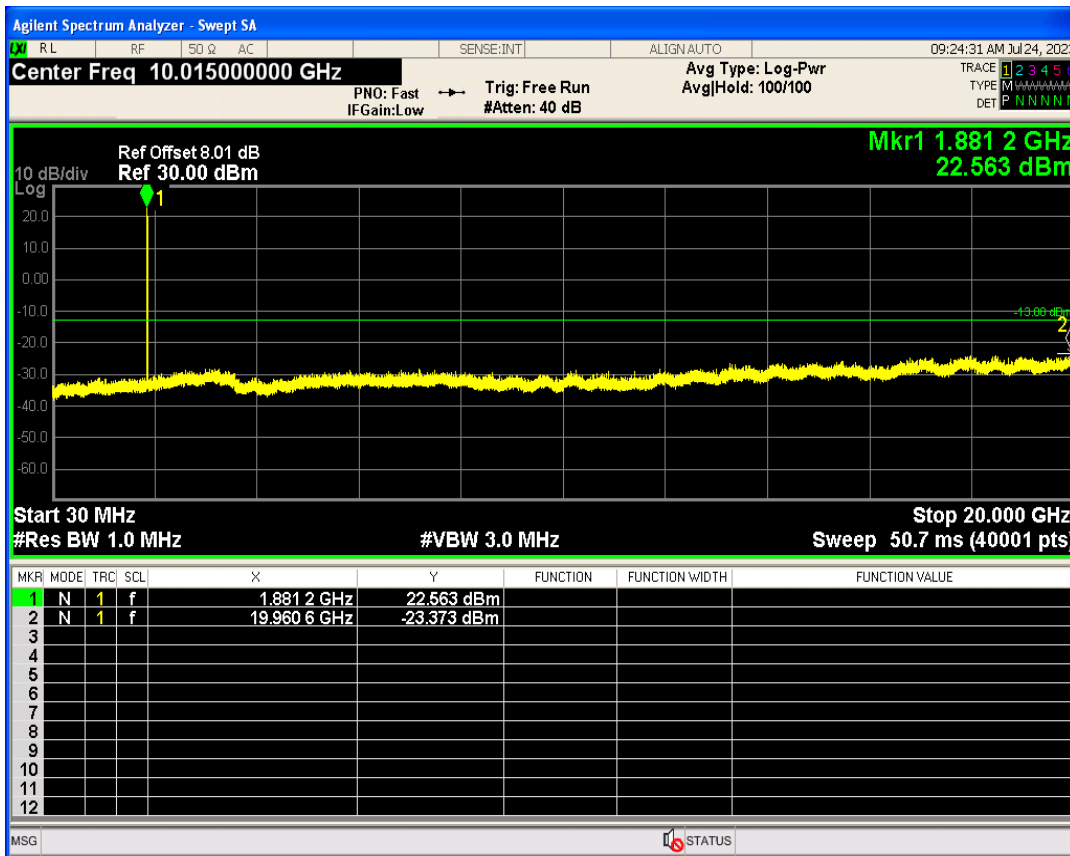

WCDMA Band2 Channel=9262

WCDMA Band2 Channel=9538

WCDMA Band4 Channel=1312

WCDMA Band4 Channel=1513

WCDMA Band5 Channel=4132

WCDMA Band5 Channel=4233

06 Out-of-band emissions

Band	Channel	Frequency (MHz)	Spur Freq (MHz)	Spur Level (dBm)	Limit (dBm)	Verdict
WCDMA Band2	9262	1852.4	17065.41	-23.71	-13	PASS
WCDMA Band2	9400	1880	19960.56	-23.37	-13	PASS
WCDMA Band2	9538	1907.6	19550.18	-23.24	-13	PASS
WCDMA Band4	1312	1712.4	18015.98	-23.45	-13	PASS
WCDMA Band4	1413	1732.6	19691.46	-23.91	-13	PASS
WCDMA Band4	1513	1752.6	18496.76	-23.66	-13	PASS
WCDMA Band5	4132	826.4	6549.88	-29.14	-13	PASS
WCDMA Band5	4182	836.4	3289.94	-29.45	-13	PASS
WCDMA Band5	4233	846.6	2692.74	-29.97	-13	PASS

WCDMA Band2 Channel=9262

WCDMA Band2 Channel=9538

WCDMA Band2 Channel=9400

WCDMA Band4 Channel=1312

WCDMA Band4 Channel=1413

WCDMA Band4 Channel=1513

WCDMA Band5 Channel=4132

WCDMA Band5 Channel=4182