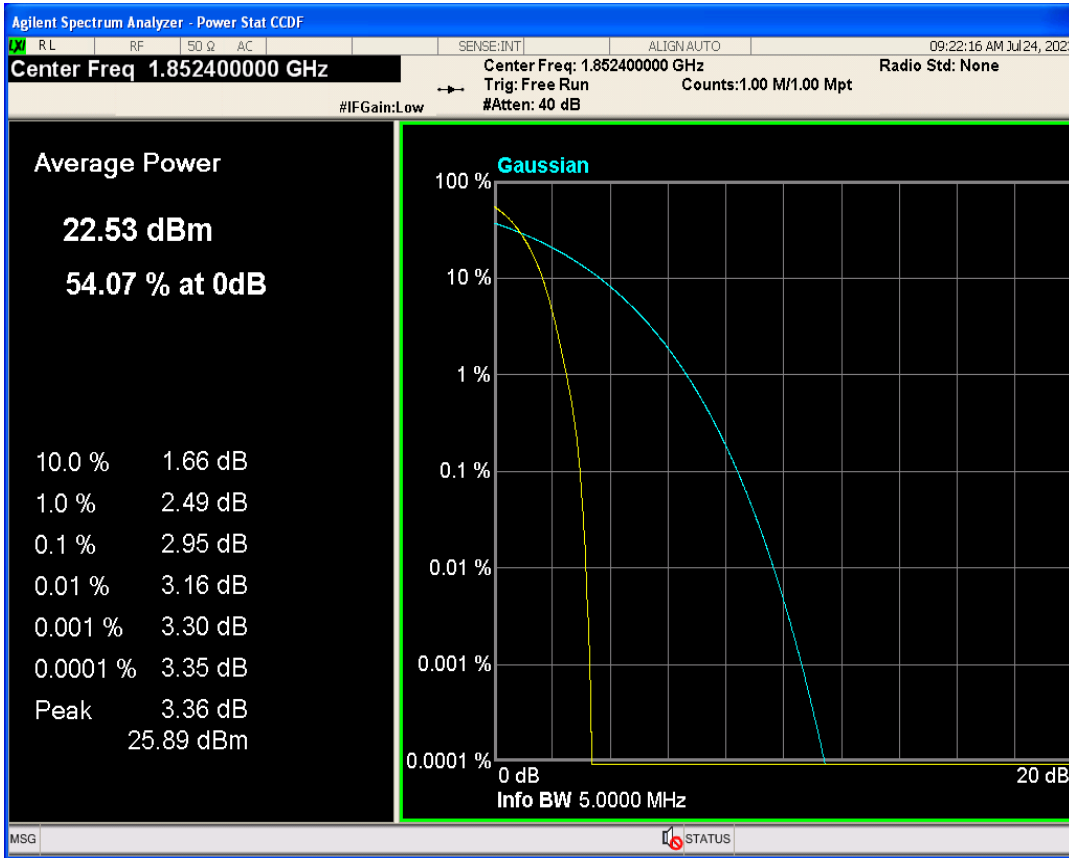

WCDMA Band2 Channel=9400