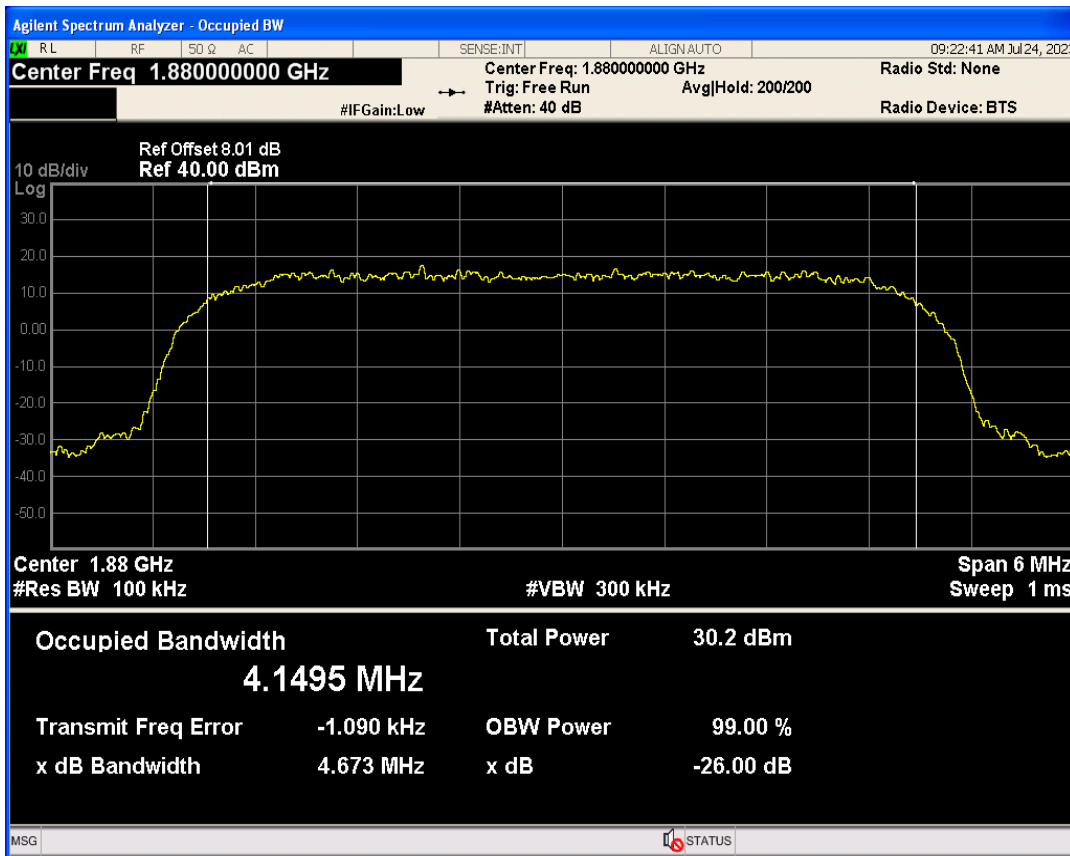

WCDMA Band2 Channel=9400