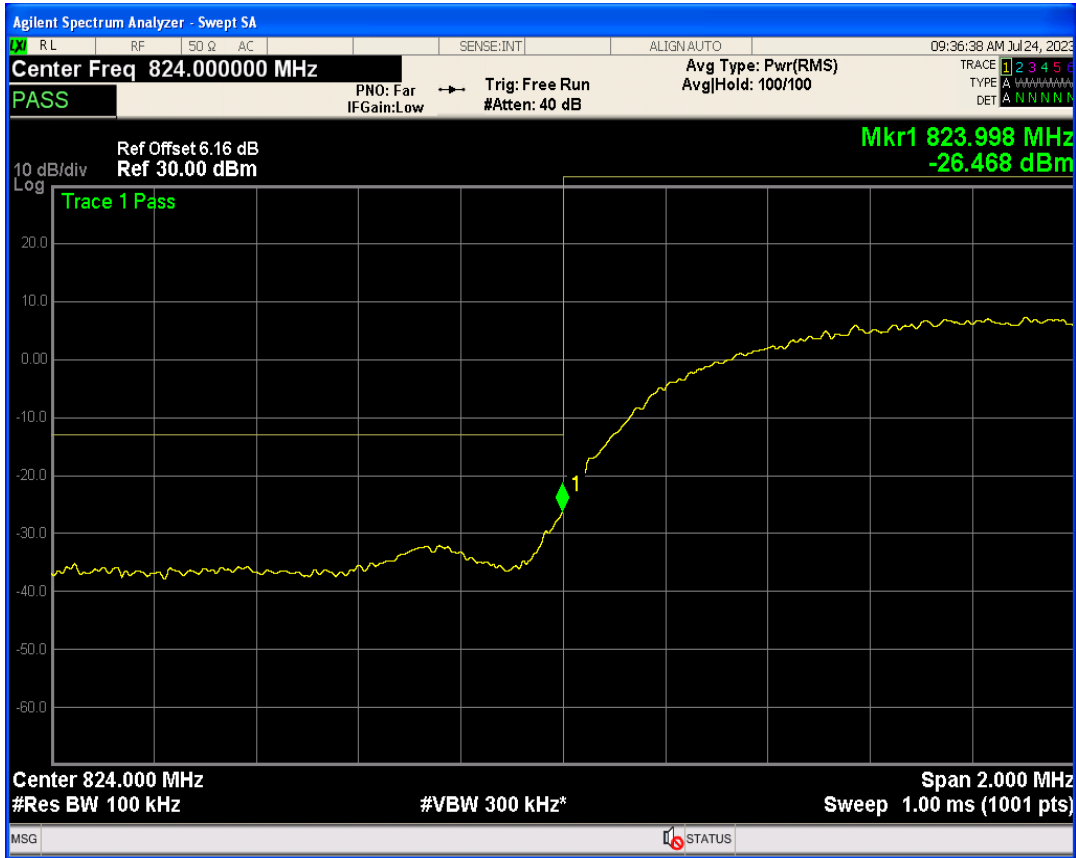

WCDMA Band2 Channel=9262

WCDMA Band2 Channel=9538

WCDMA Band4 Channel=1312

WCDMA Band4 Channel=1513

WCDMA Band5 Channel=4132

WCDMA Band5 Channel=4233

06 Out-of-band emissions

Band	Channel	Frequency (MHz)	Spur Freq (MHz)	Spur Level (dBm)	Limit (dBm)	Verdict
WCDMA Band2	9262	1852.4	17065.41	-23.71	-13	PASS
WCDMA Band2	9400	1880	19960.56	-23.37	-13	PASS
WCDMA Band2	9538	1907.6	19550.18	-23.24	-13	PASS
WCDMA Band4	1312	1712.4	18015.98	-23.45	-13	PASS
WCDMA Band4	1413	1732.6	19691.46	-23.91	-13	PASS
WCDMA Band4	1513	1752.6	18496.76	-23.66	-13	PASS
WCDMA Band5	4132	826.4	6549.88	-29.14	-13	PASS
WCDMA Band5	4182	836.4	3289.94	-29.45	-13	PASS
WCDMA Band5	4233	846.6	2692.74	-29.97	-13	PASS

WCDMA Band2 Channel=9262

WCDMA Band2 Channel=9538

WCDMA Band2 Channel=9400

WCDMA Band4 Channel=1312

WCDMA Band4 Channel=1413

WCDMA Band4 Channel=1513

WCDMA Band5 Channel=4132

WCDMA Band5 Channel=4182