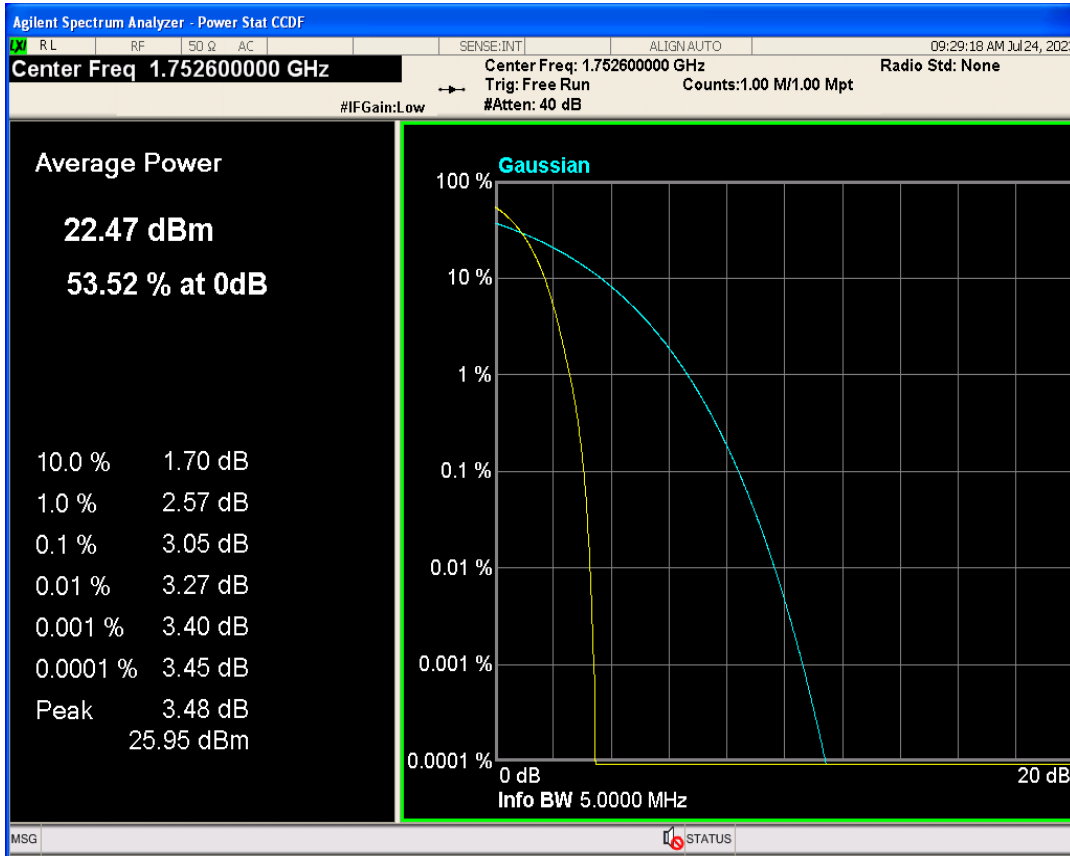

WCDMA Band2 Channel=9262

WCDMA Band2 Channel=9400

WCDMA Band2 Channel=9538

WCDMA Band4 Channel=1312

WCDMA Band4 Channel=1513

**04 Occupied bandwidth**

Band	Channel	Frequency (MHz)	99% OBW (kHz)	-26dB EBW (kHz)	Verdict
WCDMA Band2	9262	1852.4	4136.737	4657.713	PASS
WCDMA Band2	9400	1880	4149.491	4672.508	PASS
WCDMA Band2	9538	1907.6	4164.058	4679.518	PASS
WCDMA Band4	1312	1712.4	4151.336	4672.604	PASS
WCDMA Band4	1413	1732.6	4148.261	4680.198	PASS
WCDMA Band4	1513	1752.6	4147.376	4673.904	PASS
WCDMA Band5	4132	826.4	4167.239	4671.543	PASS
WCDMA Band5	4182	836.4	4146.710	4683.032	PASS
WCDMA Band5	4233	846.6	4151.418	4651.595	PASS

WCDMA Band2 Channel=9262

WCDMA Band2 Channel=9400

WCDMA Band2 Channel=9538

WCDMA Band4 Channel=1312

WCDMA Band4 Channel=1413

WCDMA Band4 Channel=1513

WCDMA Band5 Channel=4132

WCDMA Band5 Channel=4182