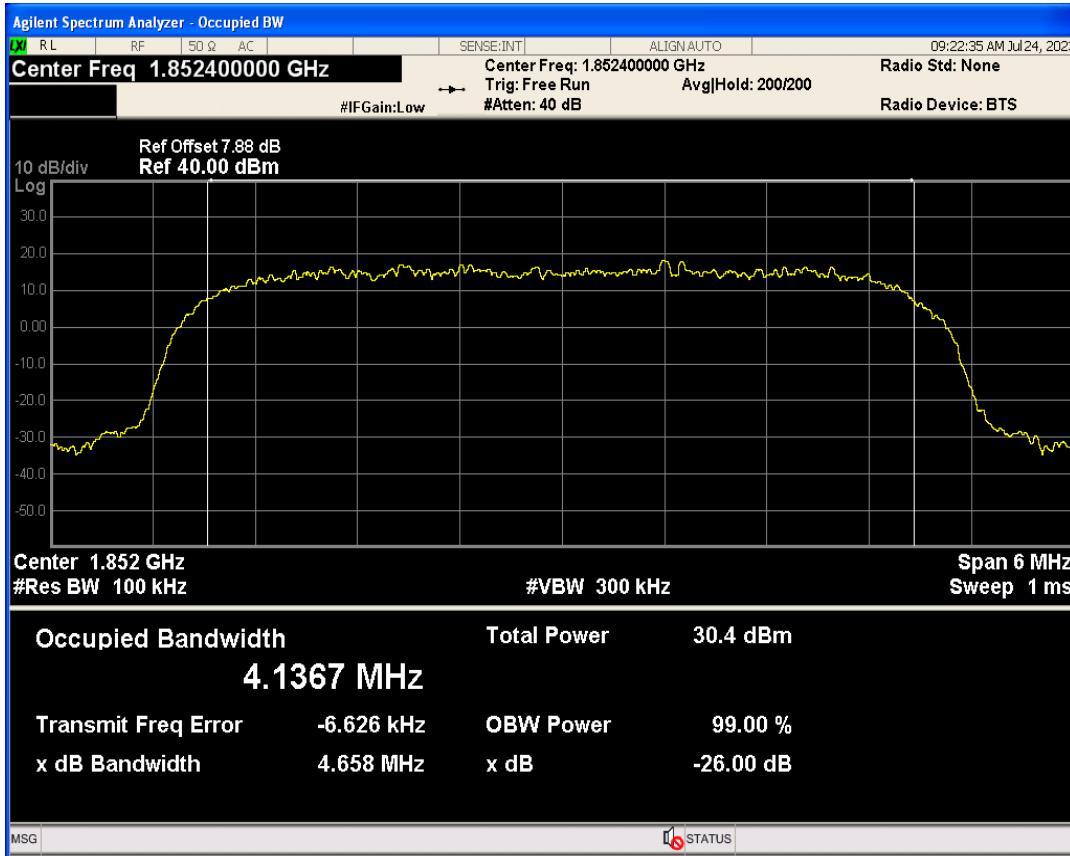

WCDMA Band2 Channel=9262

WCDMA Band2 Channel=9400

WCDMA Band2 Channel=9538

WCDMA Band4 Channel=1312

WCDMA Band4 Channel=1513

**04 Occupied bandwidth**

Band	Channel	Frequency (MHz)	99% OBW (kHz)	-26dB EBW (kHz)	Verdict
WCDMA Band2	9262	1852.4	4136.737	4657.713	PASS
WCDMA Band2	9400	1880	4149.491	4672.508	PASS
WCDMA Band2	9538	1907.6	4164.058	4679.518	PASS
WCDMA Band4	1312	1712.4	4151.336	4672.604	PASS
WCDMA Band4	1413	1732.6	4148.261	4680.198	PASS
WCDMA Band4	1513	1752.6	4147.376	4673.904	PASS
WCDMA Band5	4132	826.4	4167.239	4671.543	PASS
WCDMA Band5	4182	836.4	4146.710	4683.032	PASS
WCDMA Band5	4233	846.6	4151.418	4651.595	PASS

WCDMA Band2 Channel=9262

WCDMA Band2 Channel=9400

WCDMA Band2 Channel=9538

WCDMA Band4 Channel=1312

WCDMA Band4 Channel=1413

WCDMA Band4 Channel=1513

WCDMA Band5 Channel=4132

WCDMA Band5 Channel=4182