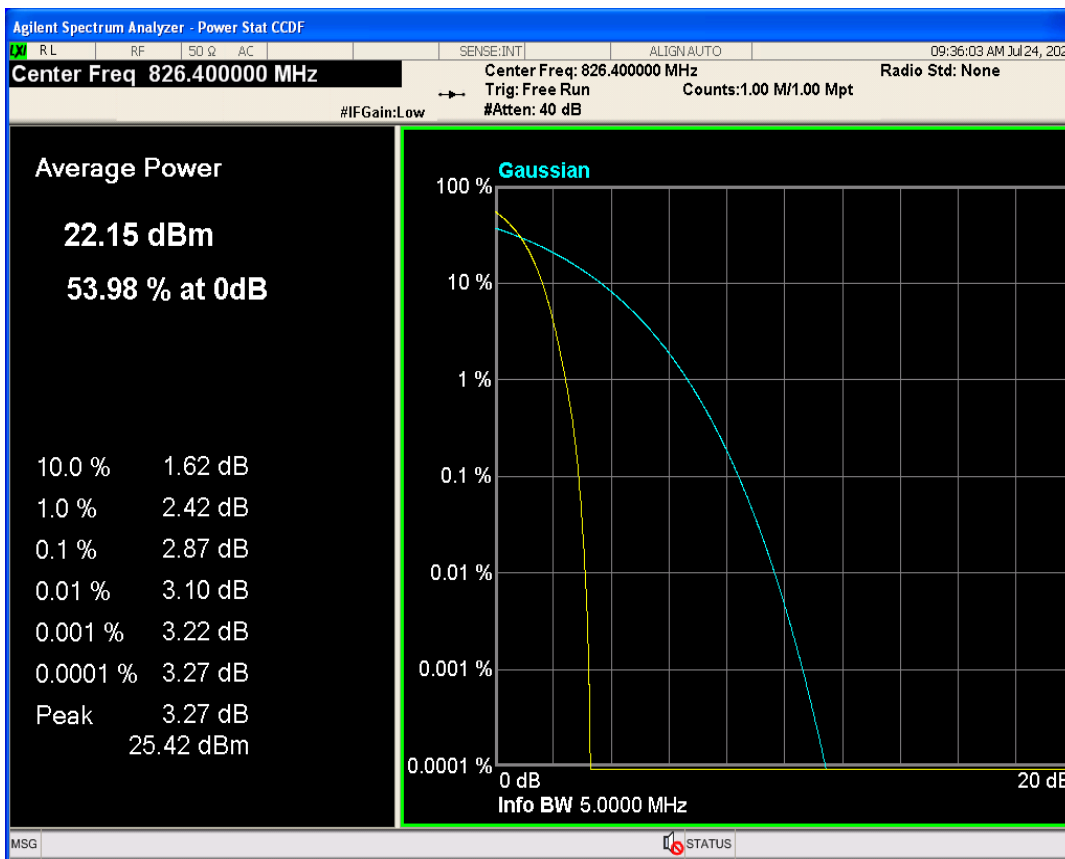

WCDMA Band2 Channel=9262

WCDMA Band2 Channel=9400

WCDMA Band2 Channel=9538

WCDMA Band4 Channel=1312

WCDMA Band4 Channel=1513

**04 Occupied bandwidth**

Band	Channel	Frequency (MHz)	99% OBW (kHz)	-26dB EBW (kHz)	Verdict
WCDMA Band2	9262	1852.4	4136.737	4657.713	PASS
WCDMA Band2	9400	1880	4149.491	4672.508	PASS
WCDMA Band2	9538	1907.6	4164.058	4679.518	PASS
WCDMA Band4	1312	1712.4	4151.336	4672.604	PASS
WCDMA Band4	1413	1732.6	4148.261	4680.198	PASS
WCDMA Band4	1513	1752.6	4147.376	4673.904	PASS
WCDMA Band5	4132	826.4	4167.239	4671.543	PASS
WCDMA Band5	4182	836.4	4146.710	4683.032	PASS
WCDMA Band5	4233	846.6	4151.418	4651.595	PASS