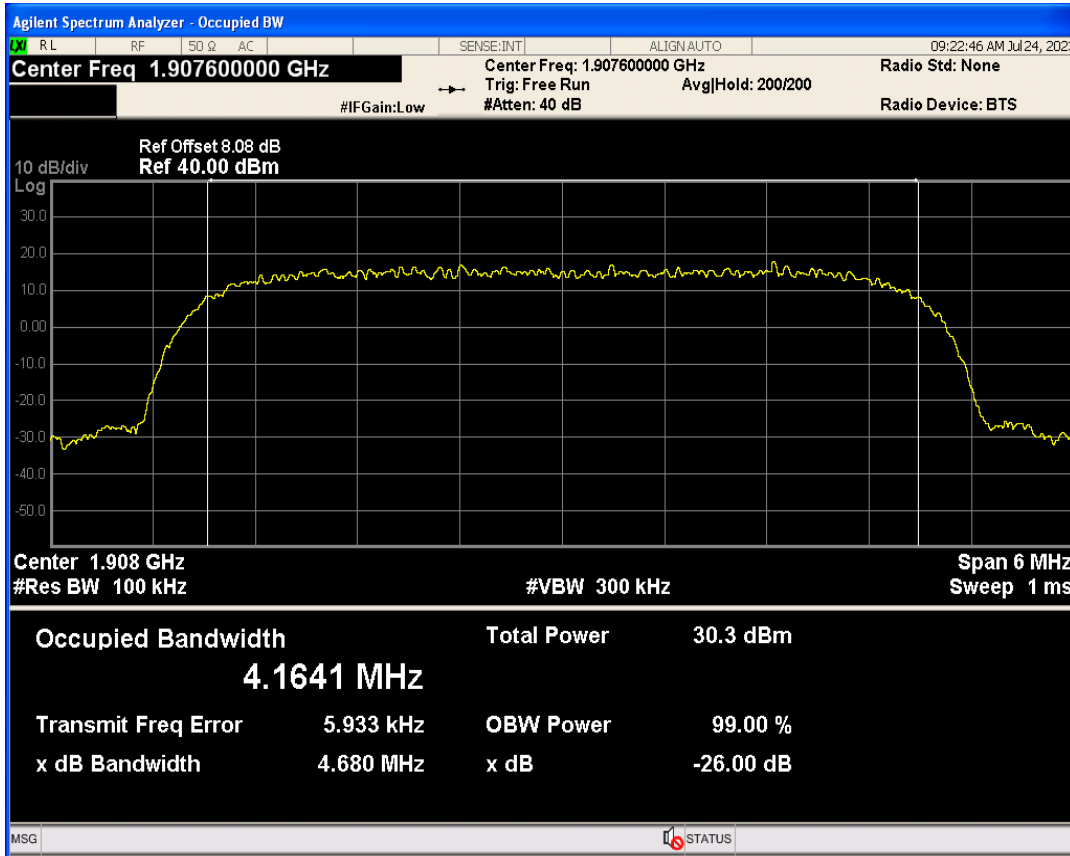

WCDMA Band2 Channel=9538