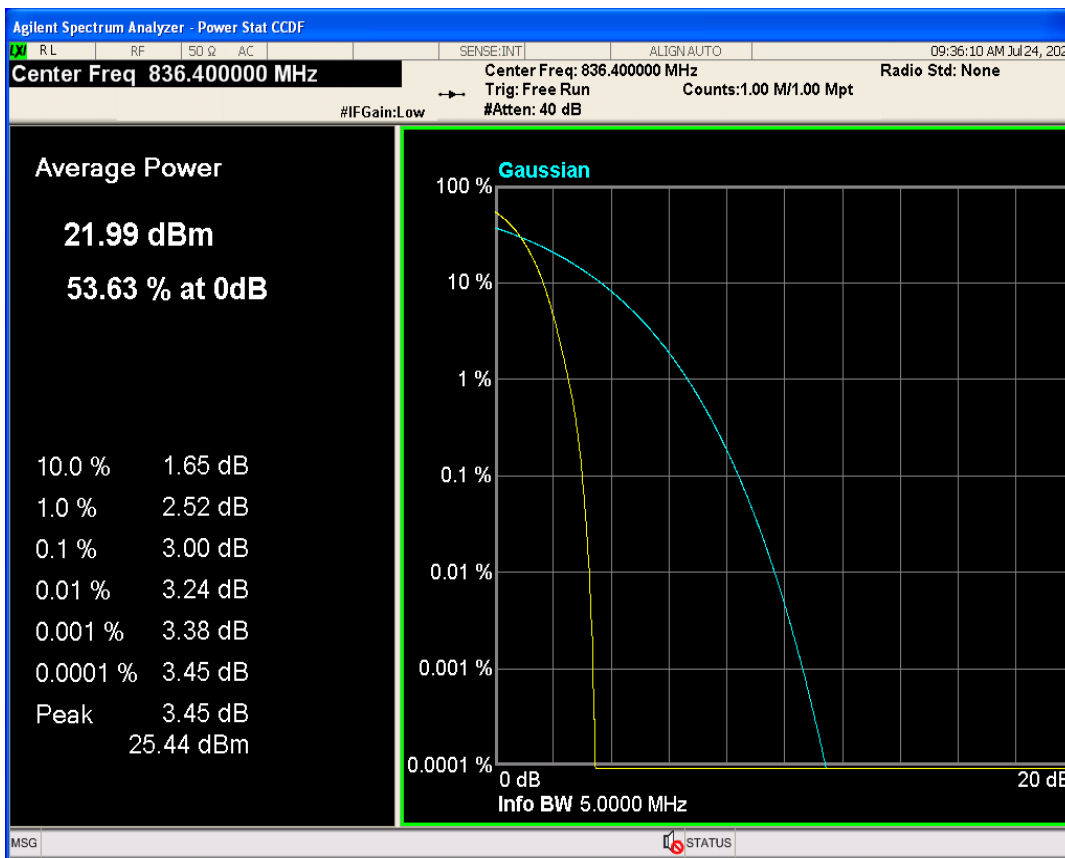

WCDMA Band2 Channel=9262

WCDMA Band2 Channel=9400

WCDMA Band2 Channel=9538

WCDMA Band4 Channel=1312

WCDMA Band4 Channel=1513

**04 Occupied bandwidth**

Band	Channel	Frequency (MHz)	99% OBW (kHz)	-26dB EBW (kHz)	Verdict
WCDMA Band2	9262	1852.4	4136.737	4657.713	PASS
WCDMA Band2	9400	1880	4149.491	4672.508	PASS
WCDMA Band2	9538	1907.6	4164.058	4679.518	PASS
WCDMA Band4	1312	1712.4	4151.336	4672.604	PASS
WCDMA Band4	1413	1732.6	4148.261	4680.198	PASS
WCDMA Band4	1513	1752.6	4147.376	4673.904	PASS
WCDMA Band5	4132	826.4	4167.239	4671.543	PASS
WCDMA Band5	4182	836.4	4146.710	4683.032	PASS
WCDMA Band5	4233	846.6	4151.418	4651.595	PASS