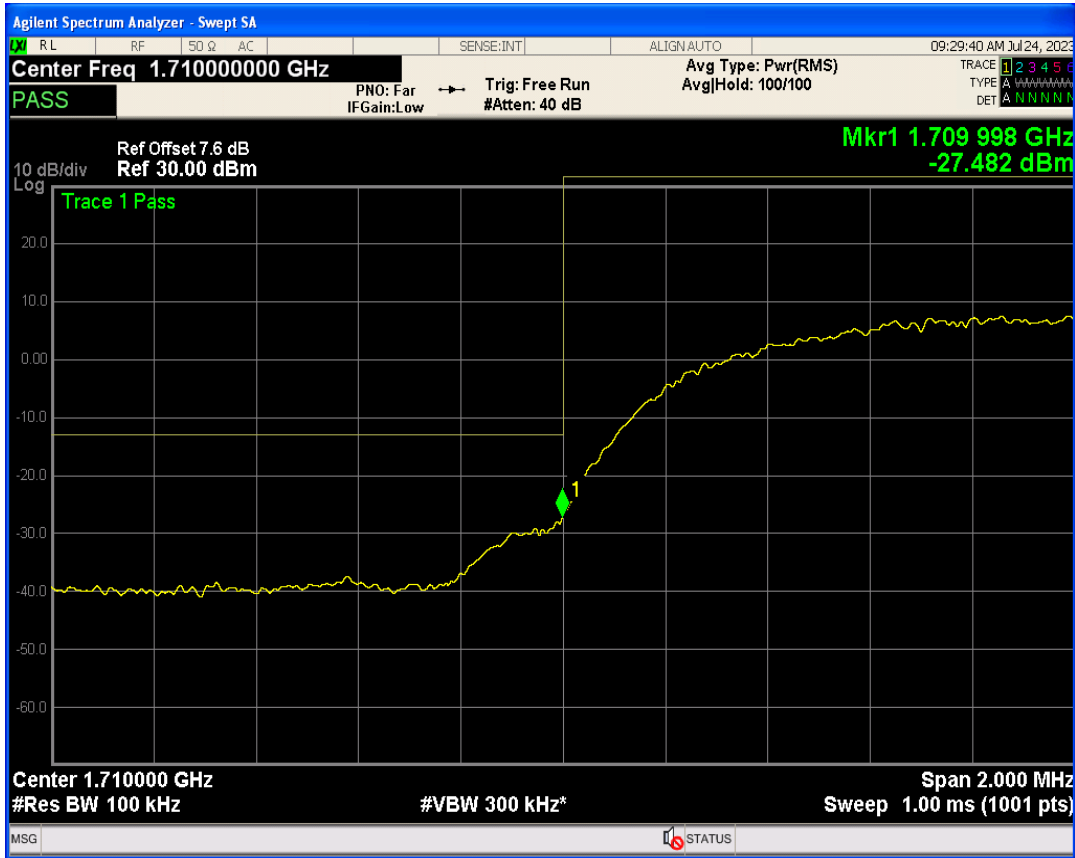

WCDMA Band5 Channel=4233

05 Band edge

Band	Channel	Frequency (MHz)	Spur Freq (MHz)	Spur Level (dBm)	Limit (dBm)	Verdict
WCDMA Band2	9262	1852.4	1850.00	-26.21	-13	PASS
WCDMA Band2	9538	1907.6	1910.00	-25.24	-13	PASS
WCDMA Band4	1312	1712.4	1710.00	-27.48	-13	PASS
WCDMA Band4	1513	1752.6	1755.00	-26.37	-13	PASS
WCDMA Band5	4132	826.4	824.00	-26.46	-13	PASS
WCDMA Band5	4233	846.6	849.00	-27.12	-13	PASS

WCDMA Band2 Channel=9262

WCDMA Band2 Channel=9538

WCDMA Band4 Channel=1312

WCDMA Band4 Channel=1513

WCDMA Band5 Channel=4132

WCDMA Band5 Channel=4233

06 Out-of-band emissions

Band	Channel	Frequency (MHz)	Spur Freq (MHz)	Spur Level (dBm)	Limit (dBm)	Verdict
WCDMA Band2	9262	1852.4	17065.41	-23.71	-13	PASS
WCDMA Band2	9400	1880	19960.56	-23.37	-13	PASS
WCDMA Band2	9538	1907.6	19550.18	-23.24	-13	PASS
WCDMA Band4	1312	1712.4	18015.98	-23.45	-13	PASS
WCDMA Band4	1413	1732.6	19691.46	-23.91	-13	PASS
WCDMA Band4	1513	1752.6	18496.76	-23.66	-13	PASS
WCDMA Band5	4132	826.4	6549.88	-29.14	-13	PASS
WCDMA Band5	4182	836.4	3289.94	-29.45	-13	PASS
WCDMA Band5	4233	846.6	2692.74	-29.97	-13	PASS