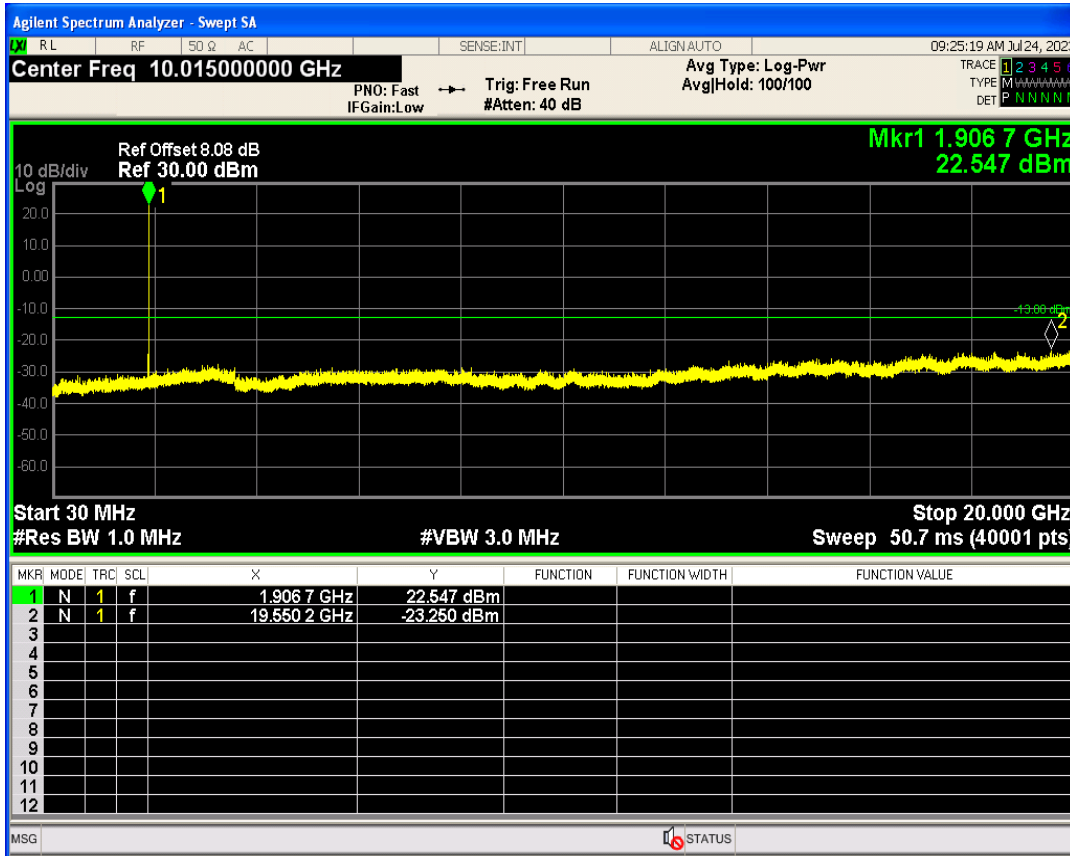

WCDMA Band2 Channel=9262

WCDMA Band2 Channel=9538

WCDMA Band4 Channel=1312

WCDMA Band4 Channel=1513

WCDMA Band5 Channel=4132

WCDMA Band5 Channel=4233

06 Out-of-band emissions

Band	Channel	Frequency (MHz)	Spur Freq (MHz)	Spur Level (dBm)	Limit (dBm)	Verdict
WCDMA Band2	9262	1852.4	17065.41	-23.71	-13	PASS
WCDMA Band2	9400	1880	19960.56	-23.37	-13	PASS
WCDMA Band2	9538	1907.6	19550.18	-23.24	-13	PASS
WCDMA Band4	1312	1712.4	18015.98	-23.45	-13	PASS
WCDMA Band4	1413	1732.6	19691.46	-23.91	-13	PASS
WCDMA Band4	1513	1752.6	18496.76	-23.66	-13	PASS
WCDMA Band5	4132	826.4	6549.88	-29.14	-13	PASS
WCDMA Band5	4182	836.4	3289.94	-29.45	-13	PASS
WCDMA Band5	4233	846.6	2692.74	-29.97	-13	PASS

WCDMA Band2 Channel=9262

WCDMA Band2 Channel=9538

WCDMA Band2 Channel=9400

WCDMA Band4 Channel=1312

WCDMA Band4 Channel=1413

WCDMA Band4 Channel=1513

WCDMA Band5 Channel=4132

WCDMA Band5 Channel=4182