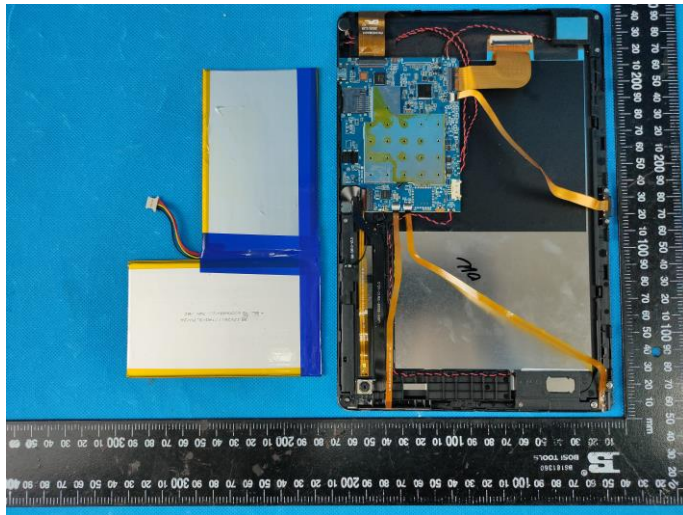

Internal Photos

- [QR] JJY2811C140/3.7V/24  
+ [QR] 6000mAh/22.2Wh /BI