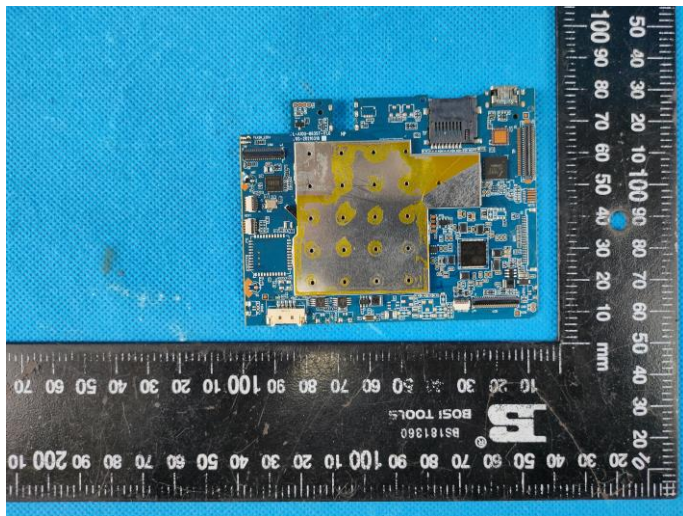

Internal Photos

- [QR] JJY2811C140/3.7V/24  
+ [QR] 6000mAh/22.2Wh /BI