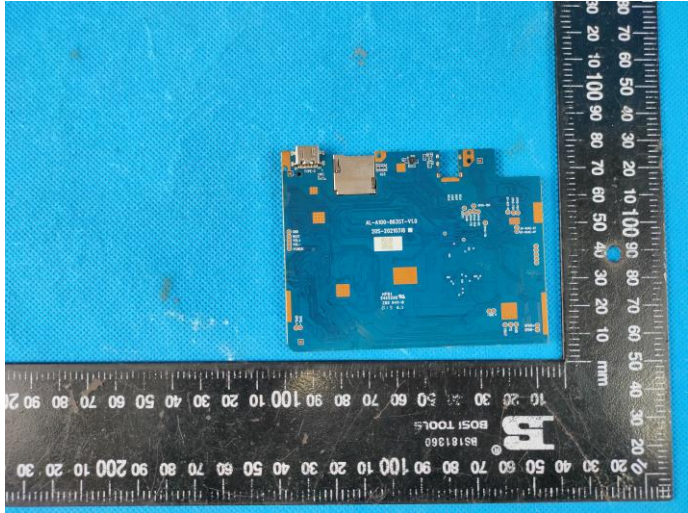

Internal Photos

- [QR] JJY2811C140/3.7V/24  
+ [QR] 6000mAh/22.2Wh /BI