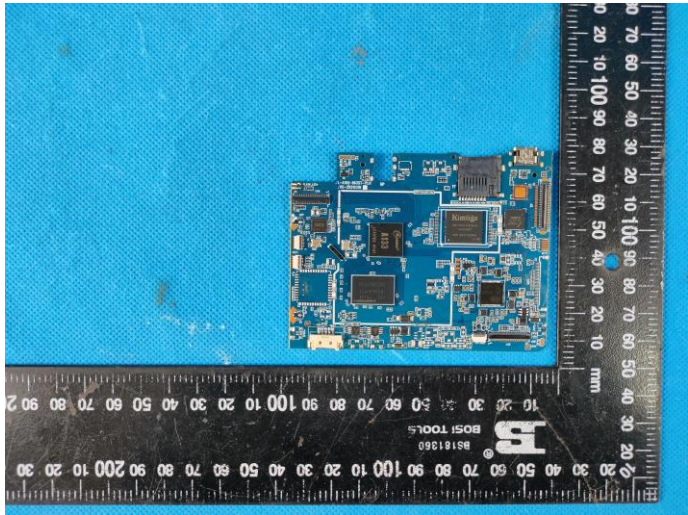

Internal Photos

- [QR] JJY2811C140/3.7V/24  
+ [QR] 6000mAh/22.2Wh /BI