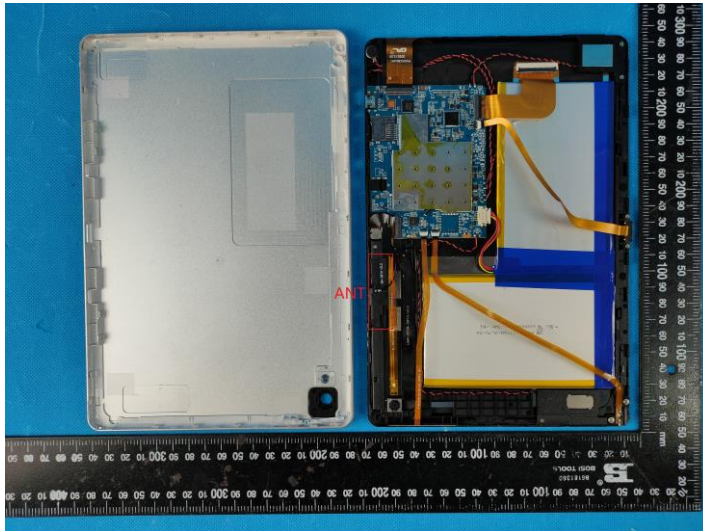

Internal Photos

- [QR] JJY2811C140/3.7V/24  
+ [QR] 6000mAh/22.2Wh /BI