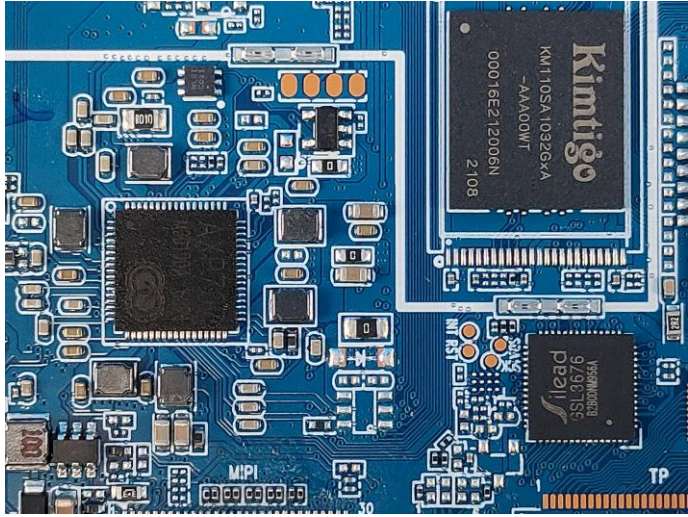

Internal Photos

- [QR] JJY2811C140/3.7V/24  
+ [QR] 6000mAh/22.2Wh /BI