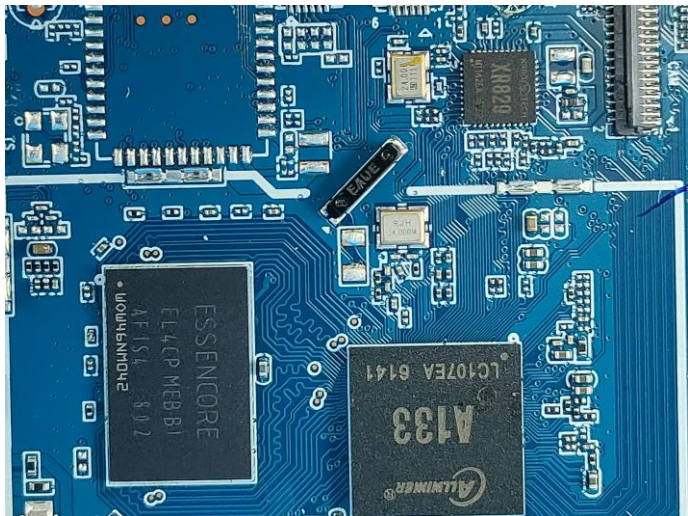

Internal Photos

- [QR] JJY2811C140/3.7V/24  
+ [QR] 6000mAh/22.2Wh /BI