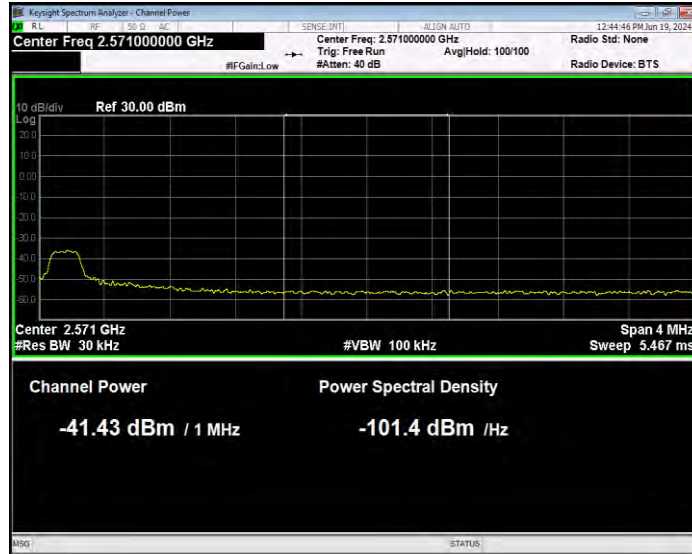

Band7 QPSK BW=15MHz Channel=21375 RB Size=1 Position=#0 Extended