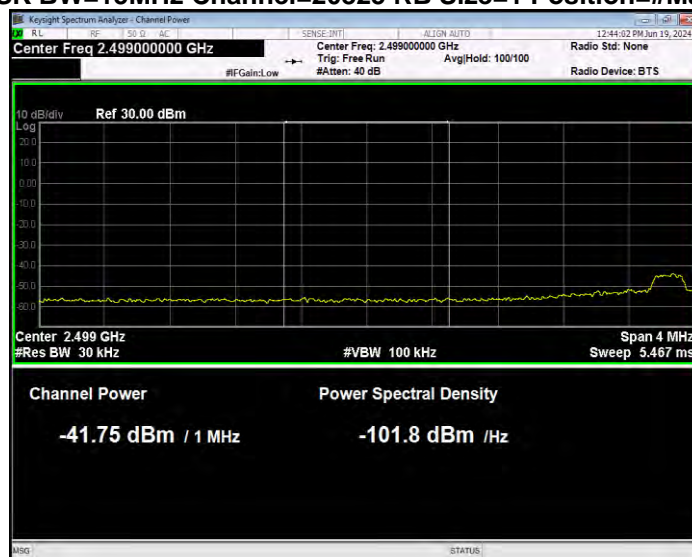

Band7 QPSK BW=15MHz Channel=20825 RB Size=1 Position=#Max Extended