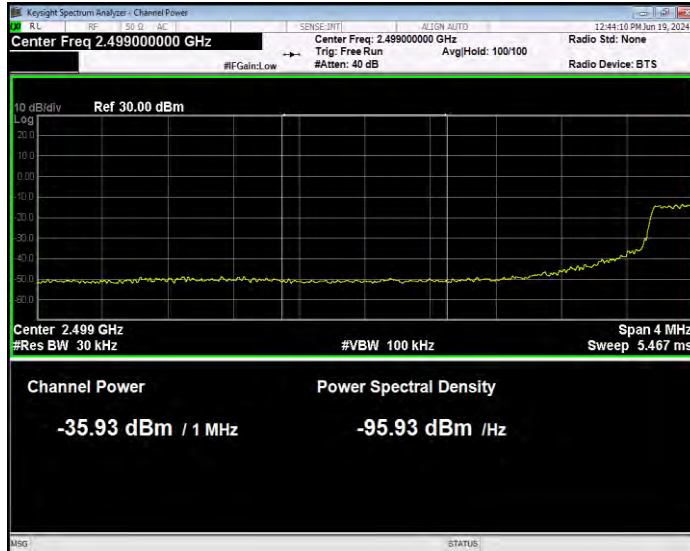

Band7 QPSK BW=15MHz Channel=20825 RB Size=75 Position=#0 Extended