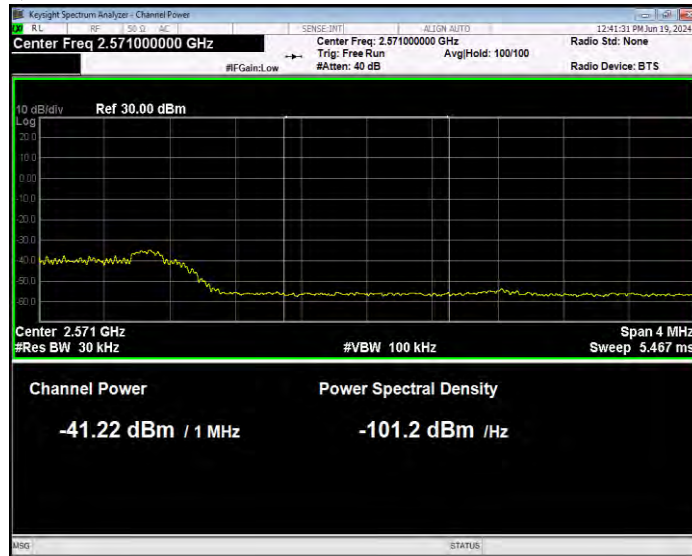

Band7 16QAM BW=5MHz Channel=21425 RB Size=1 Position=#0 Extended