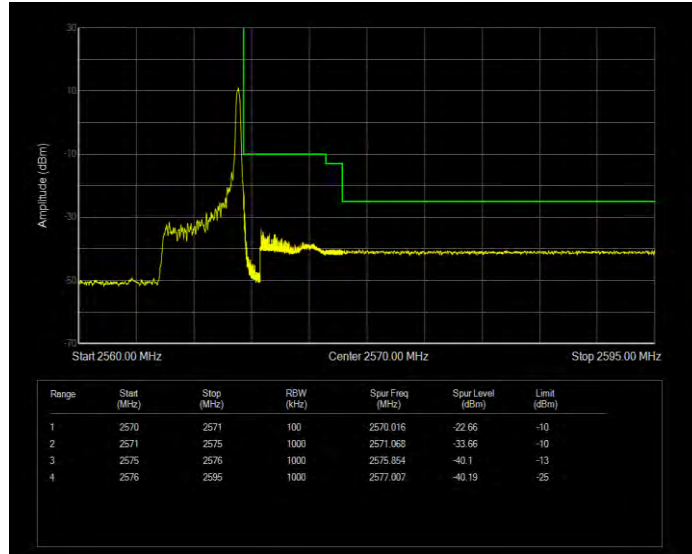

**Band7 16QAM BW=5MHz Channel=21425 RB Size=1 Position=#0 Extended**

**Band7 16QAM BW=5MHz Channel=21425 RB Size=1 Position=#0 Normal**

**Band7 16QAM BW=5MHz Channel=21425 RB Size=1 Position=#Max Extended**

**Band7 16QAM BW=5MHz Channel=21425 RB Size=1 Position=#Max Normal**

**Band7 16QAM BW=5MHz Channel=21425 RB Size=25 Position=#0 Extended**

**Band7 16QAM BW=5MHz Channel=21425 RB Size=25 Position=#0 Normal**