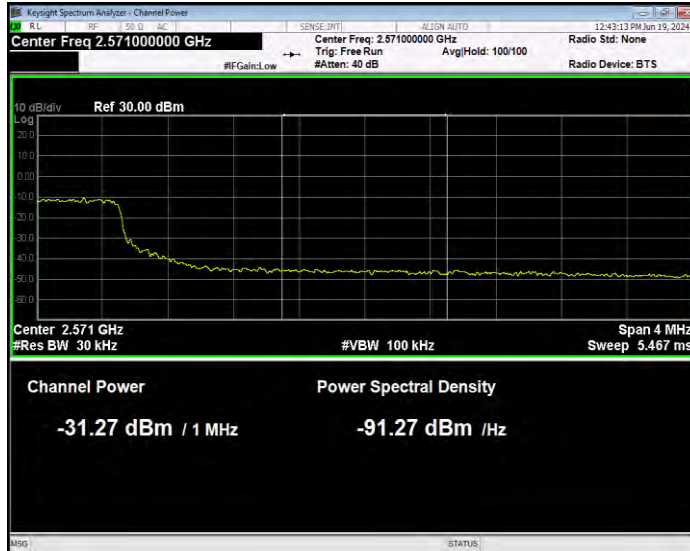

Band7 QPSK BW=10MHz Channel=21400 RB Size=50 Position=#0 Extended