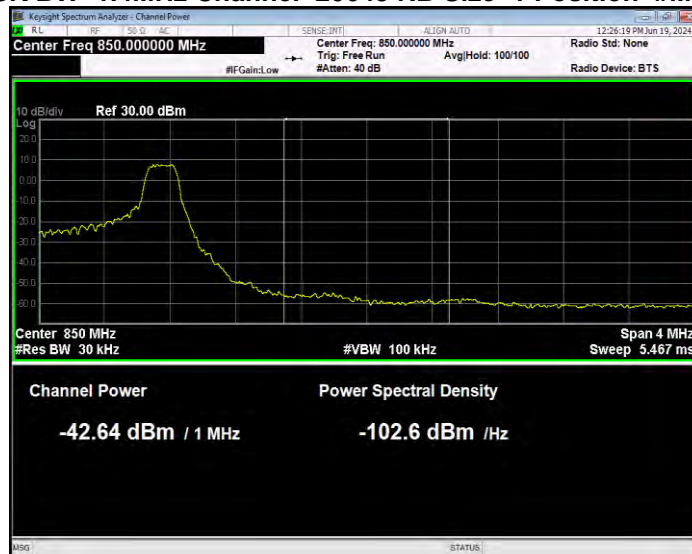

Band5 QPSK BW=1.4MHz Channel=20643 RB Size=1 Position=#Max Extended