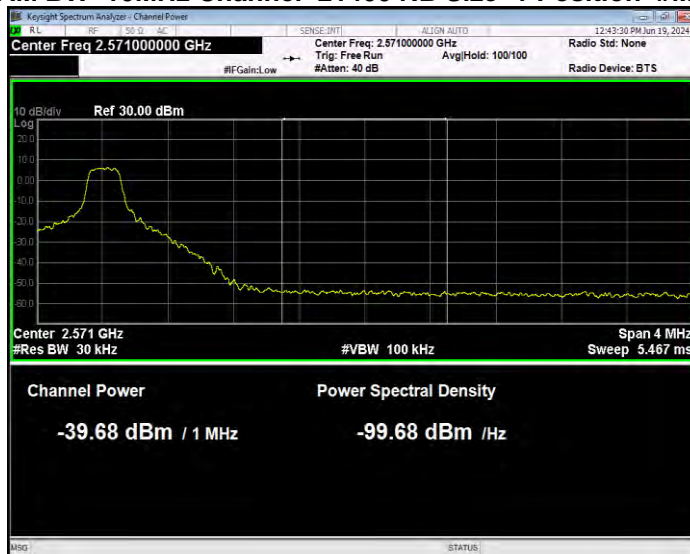

Band7 16QAM BW=10MHz Channel=21400 RB Size=1 Position=#Max Extended