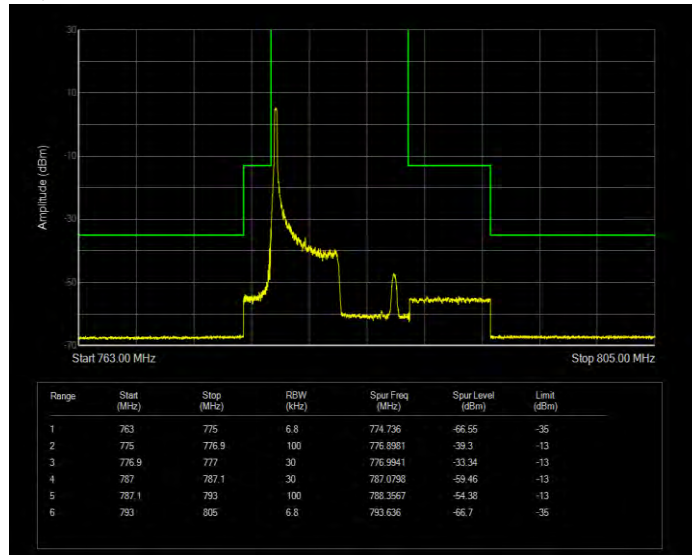

Band13 16QAM BW=5MHz Channel=23205 RB Size=1 Position=#0 Normal