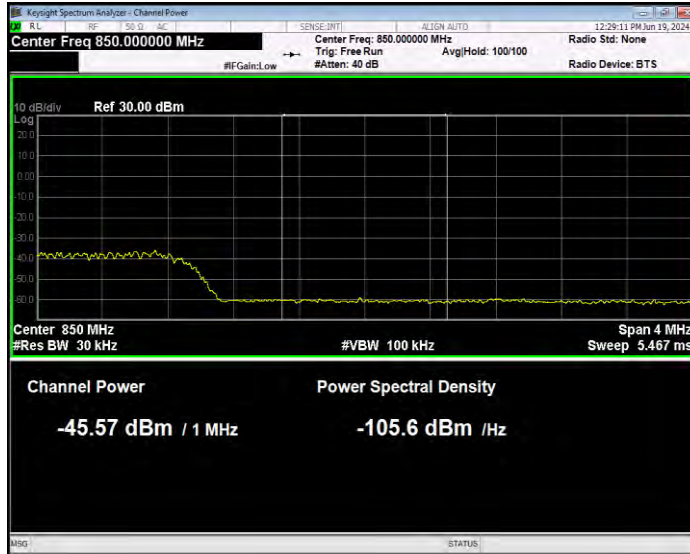

Band5 QPSK BW=5MHz Channel=20625 RB Size=1 Position=#0 Extended