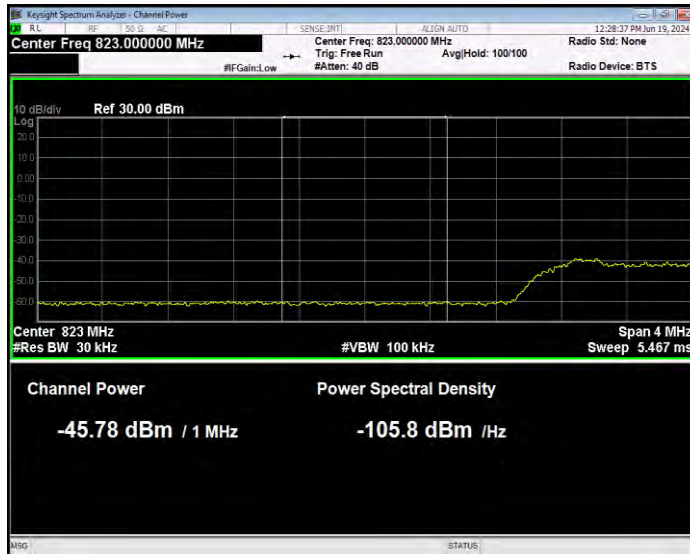

Band5 QPSK BW=5MHz Channel=20425 RB Size=1 Position=#Max Extended