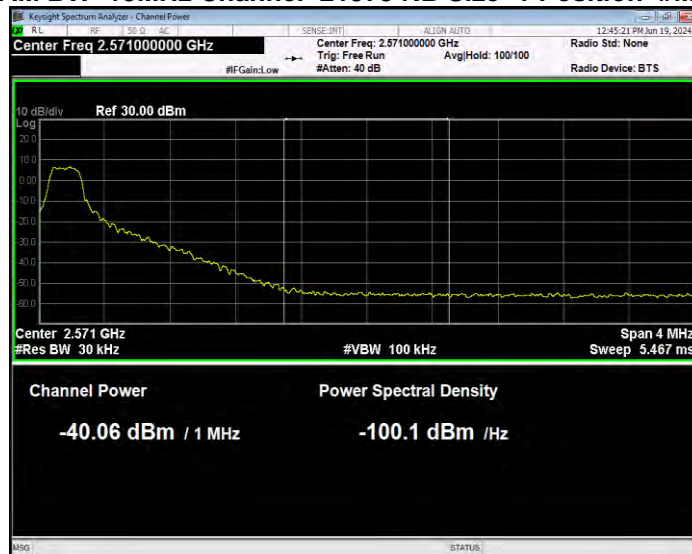

Band7 16QAM BW=15MHz Channel=21375 RB Size=1 Position=#Max Extended