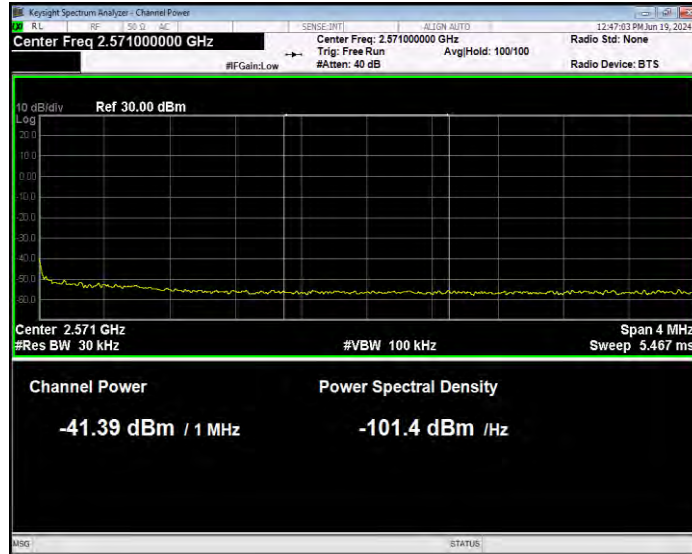

Band7 16QAM BW=20MHz Channel=21350 RB Size=1 Position=#0 Extended