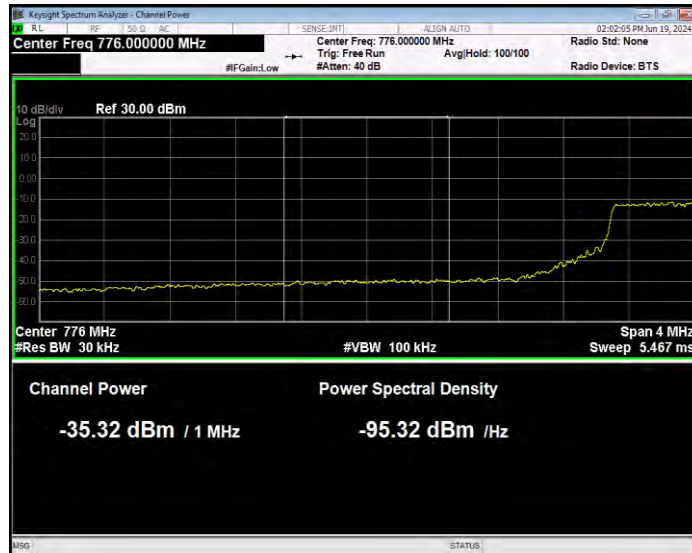

Band13 16QAM BW=10MHz Channel=23230 RB Size=50 Position=#0 Extended