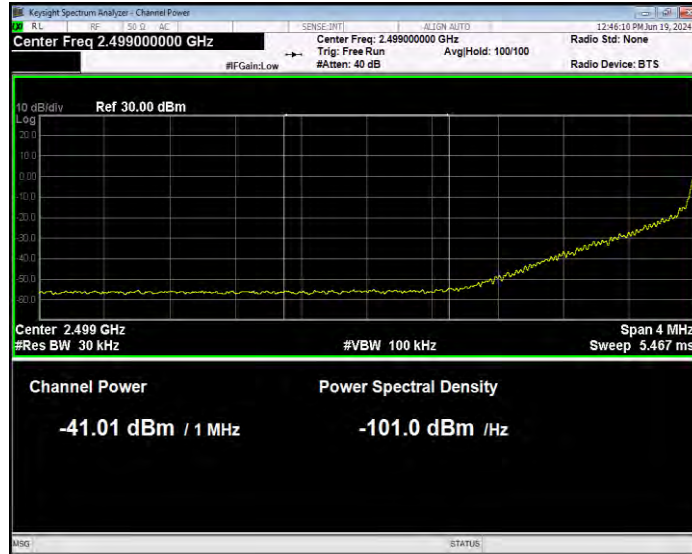

Band7 16QAM BW=20MHz Channel=20850 RB Size=1 Position=#0 Extended