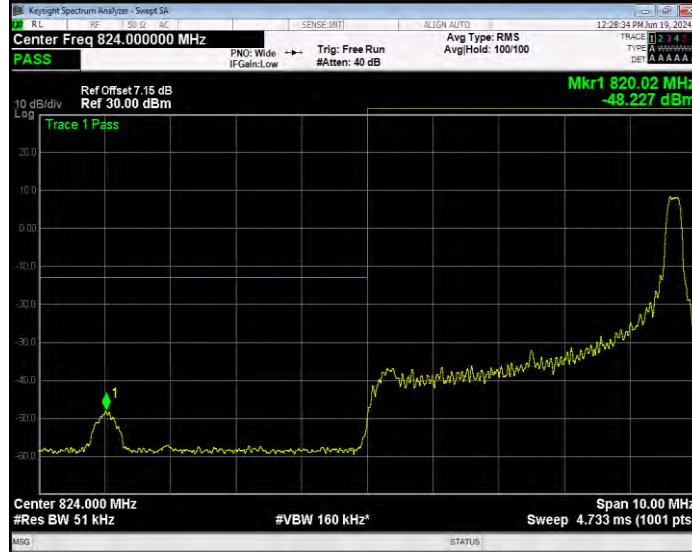

Band5 QPSK BW=5MHz Channel=20425 RB Size=1 Position=#Max Normal