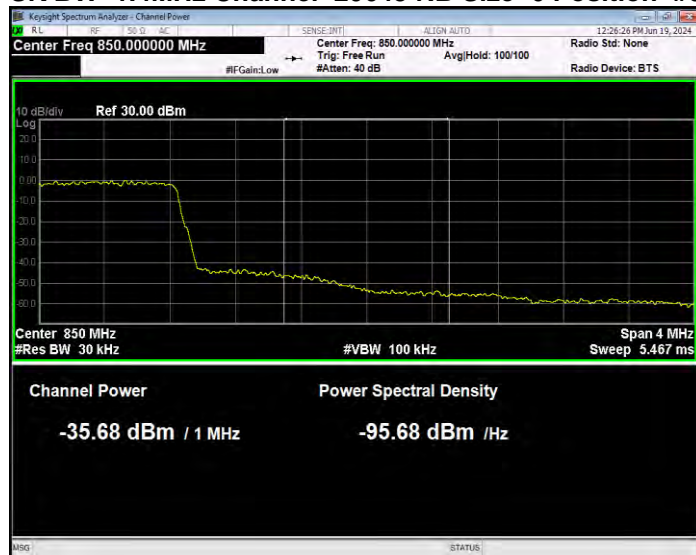

Band5 QPSK BW=1.4MHz Channel=20643 RB Size=6 Position=#0 Extended