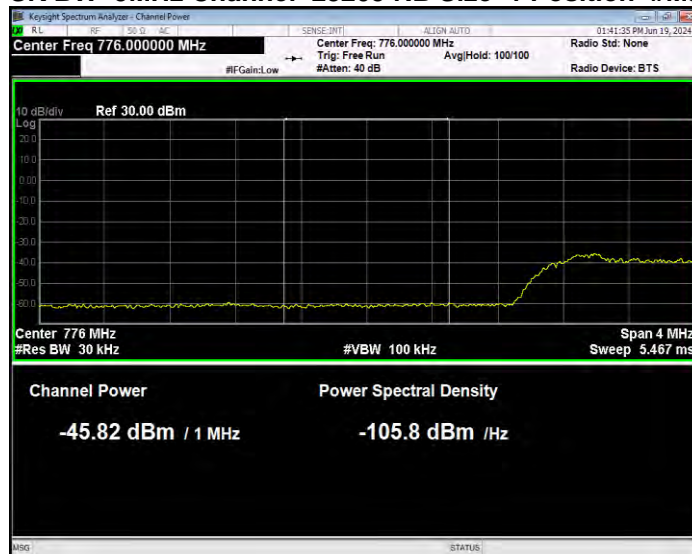

Band13 QPSK BW=5MHz Channel=23205 RB Size=1 Position=#Max Extended