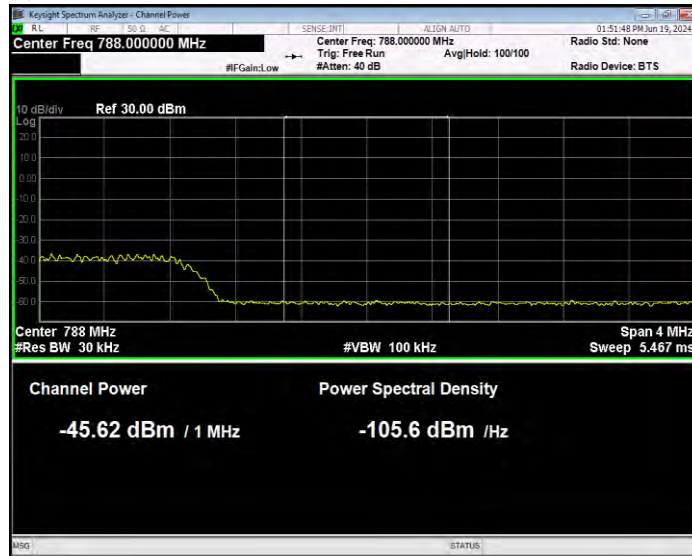

Band13 16QAM BW=5MHz Channel=23255 RB Size=1 Position=#0 Extended