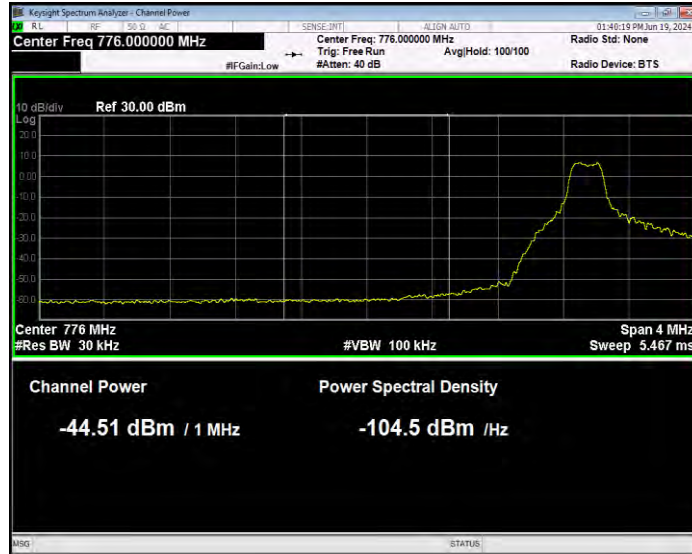

Band13 QPSK BW=5MHz Channel=23205 RB Size=1 Position=#0 Extended