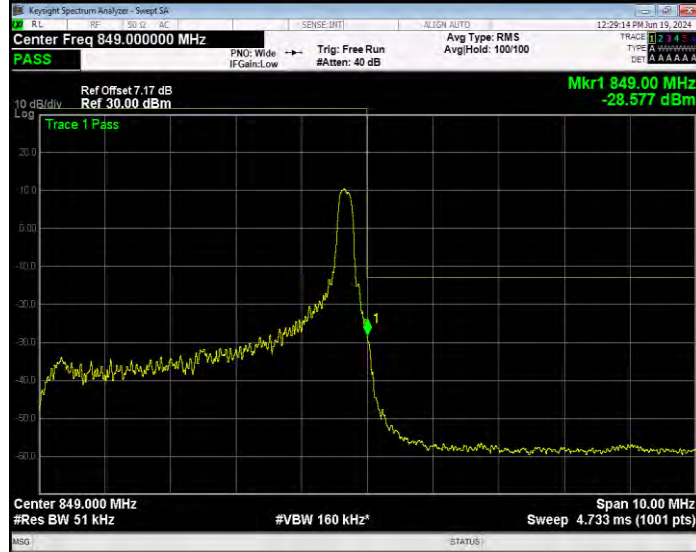

Band5 QPSK BW=5MHz Channel=20625 RB Size=1 Position=#Max Normal