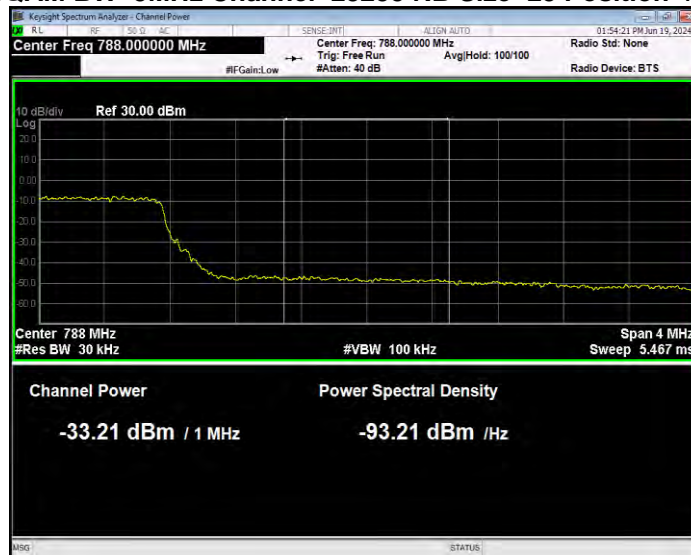

Band13 16QAM BW=5MHz Channel=23255 RB Size=25 Position=#0 Extended