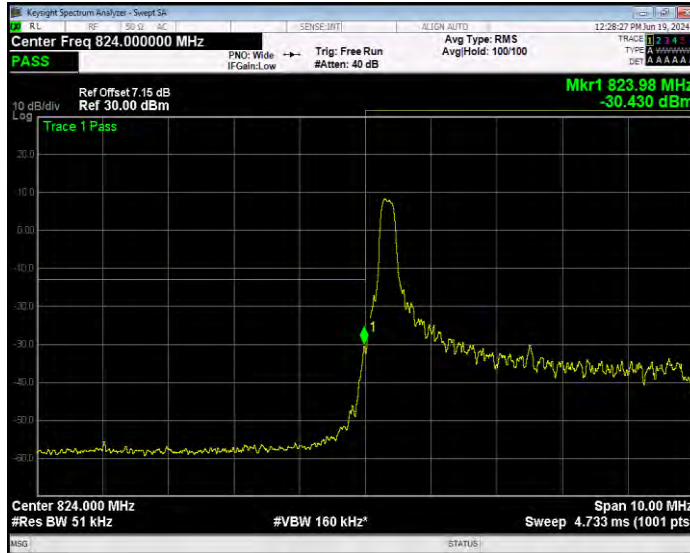

Band5 QPSK BW=5MHz Channel=20425 RB Size=1 Position=#0 Normal