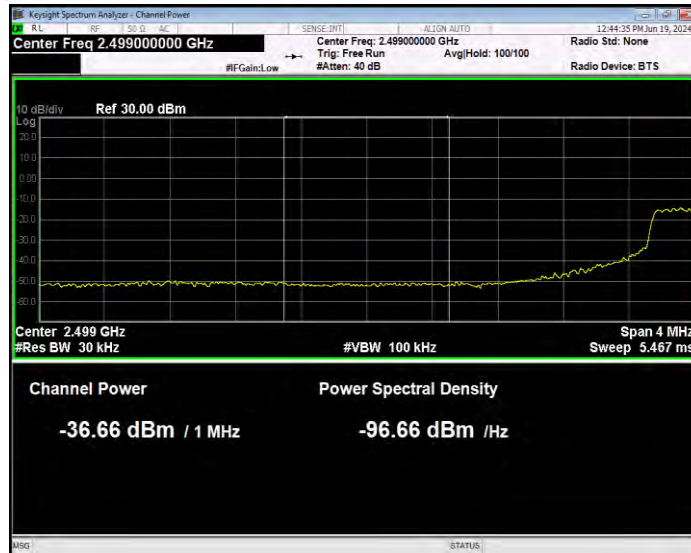

Band7 16QAM BW=15MHz Channel=20825 RB Size=75 Position=#0 Extended