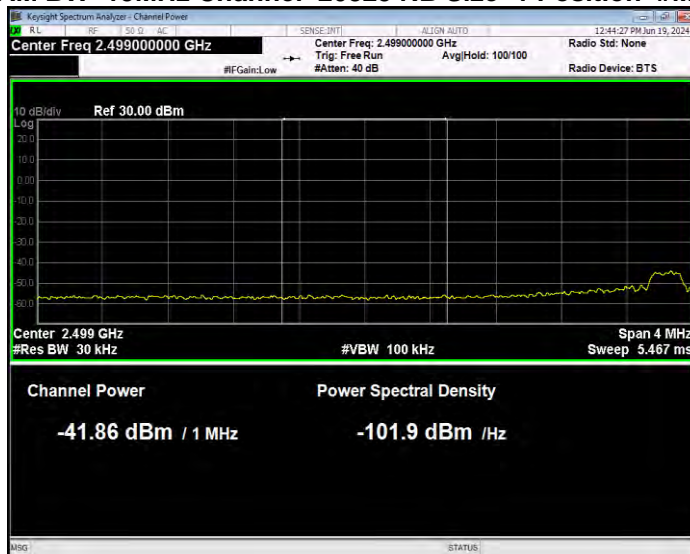

Band7 16QAM BW=15MHz Channel=20825 RB Size=1 Position=#Max Extended