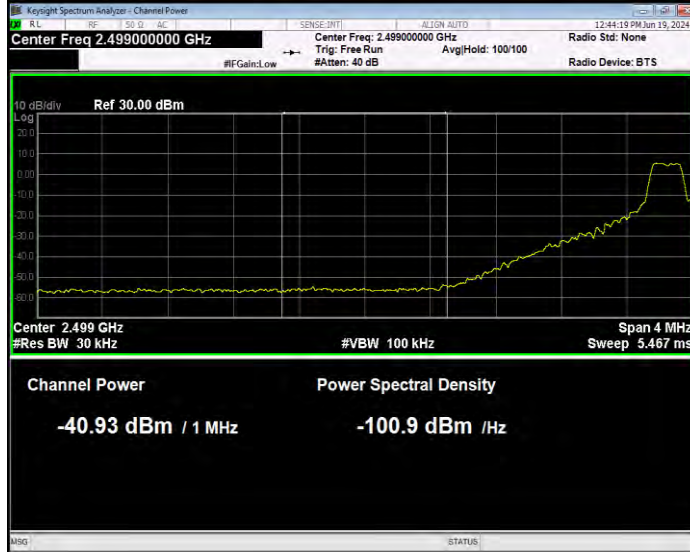

Band7 16QAM BW=15MHz Channel=20825 RB Size=1 Position=#0 Extended