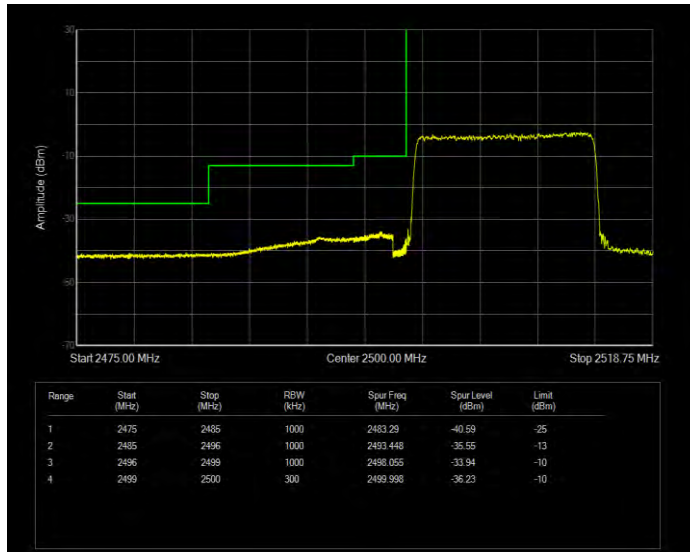

Band7 QPSK BW=15MHz Channel=20825 RB Size=75 Position=#0 Normal