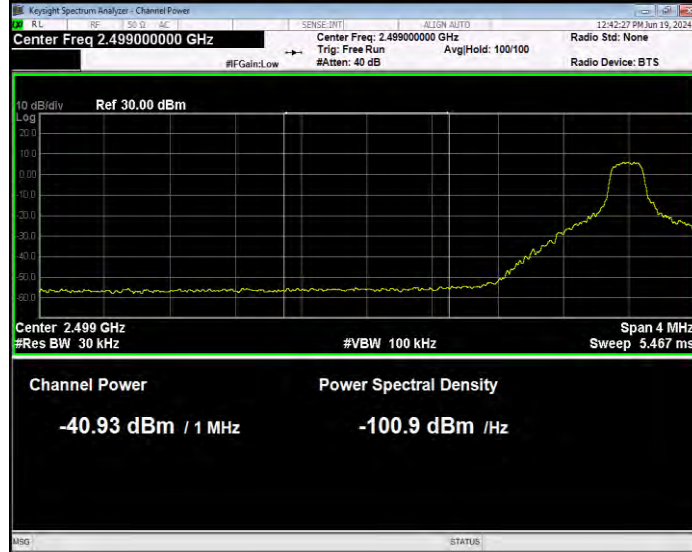

Band7 16QAM BW=10MHz Channel=20800 RB Size=1 Position=#0 Extended