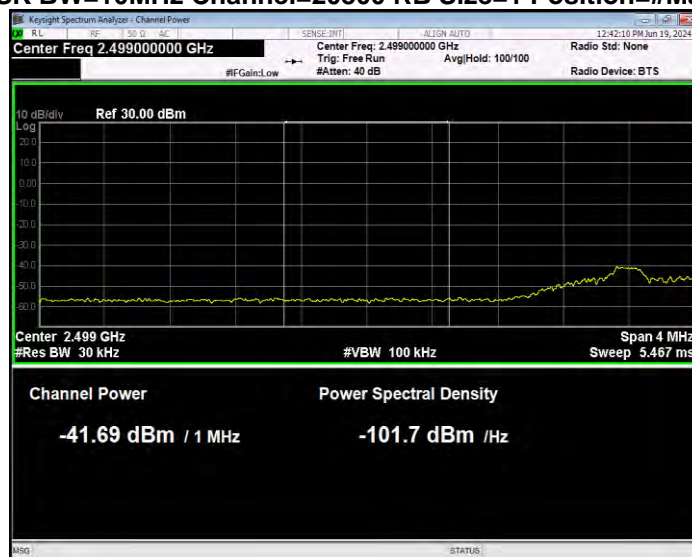

Band7 QPSK BW=10MHz Channel=20800 RB Size=1 Position=#Max Extended