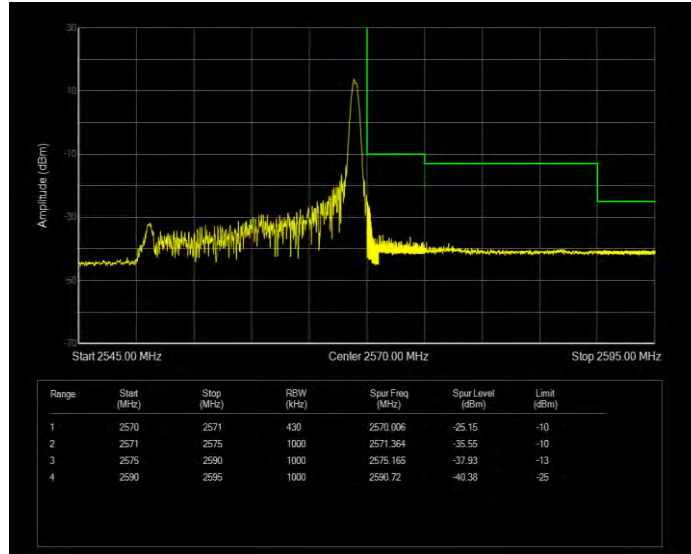

Band7 16QAM BW=20MHz Channel=21350 RB Size=1 Position=#Max Normal