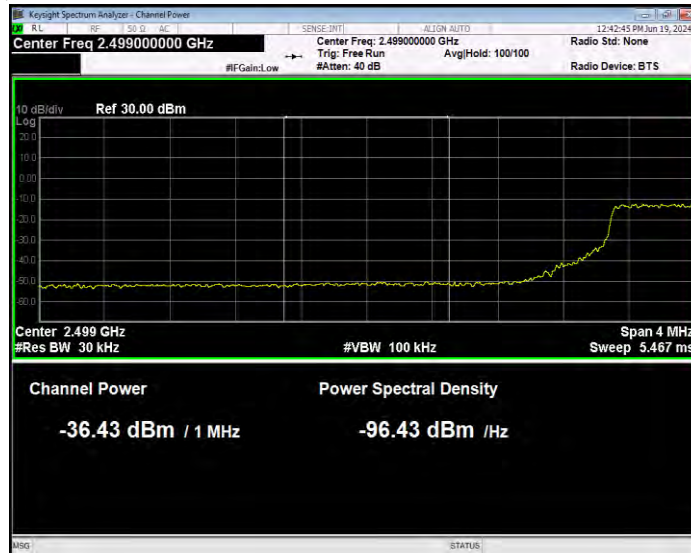

Band7 16QAM BW=10MHz Channel=20800 RB Size=50 Position=#0 Extended