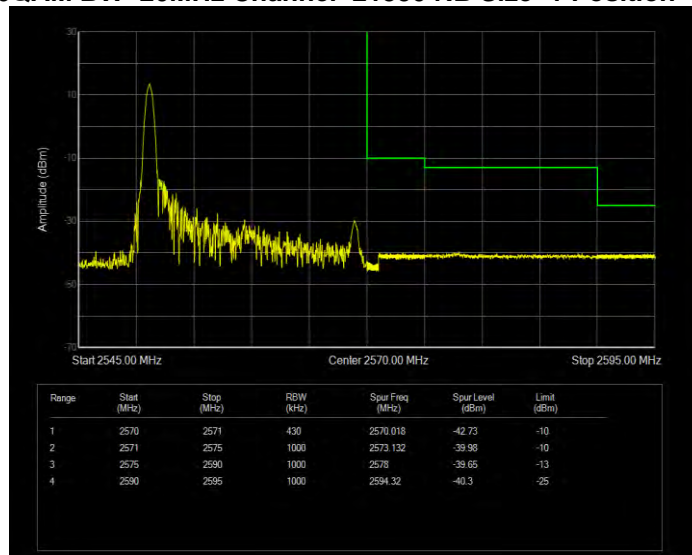

Band7 16QAM BW=20MHz Channel=21350 RB Size=1 Position=#0 Normal