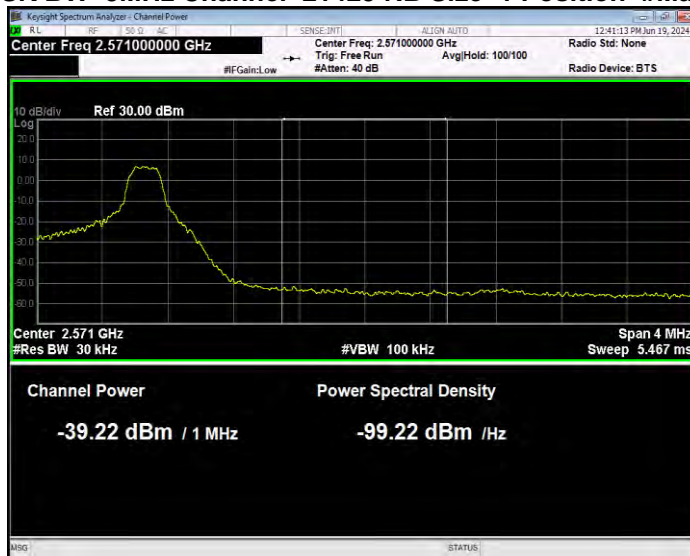

Band7 QPSK BW=5MHz Channel=21425 RB Size=1 Position=#Max Extended