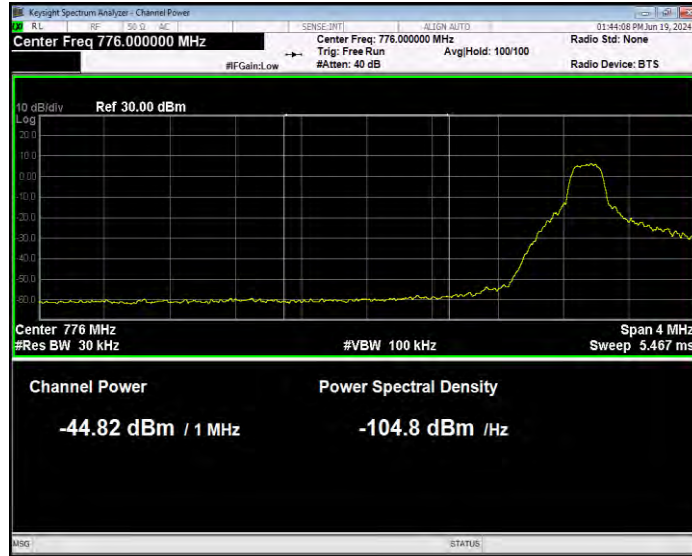

Band13 16QAM BW=5MHz Channel=23205 RB Size=1 Position=#0 Extended