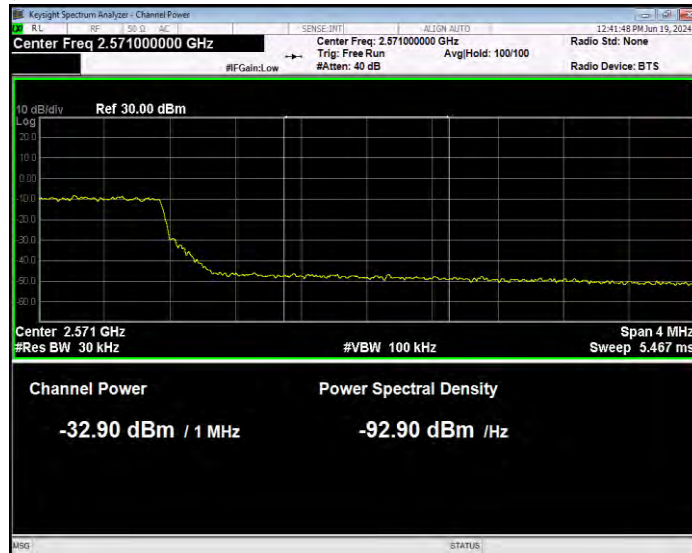

Band7 16QAM BW=5MHz Channel=21425 RB Size=25 Position=#0 Extended