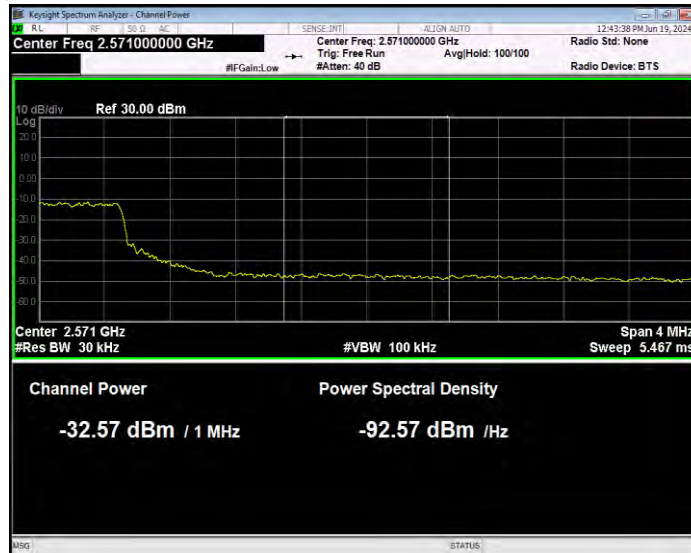

Band7 16QAM BW=10MHz Channel=21400 RB Size=50 Position=#0 Extended