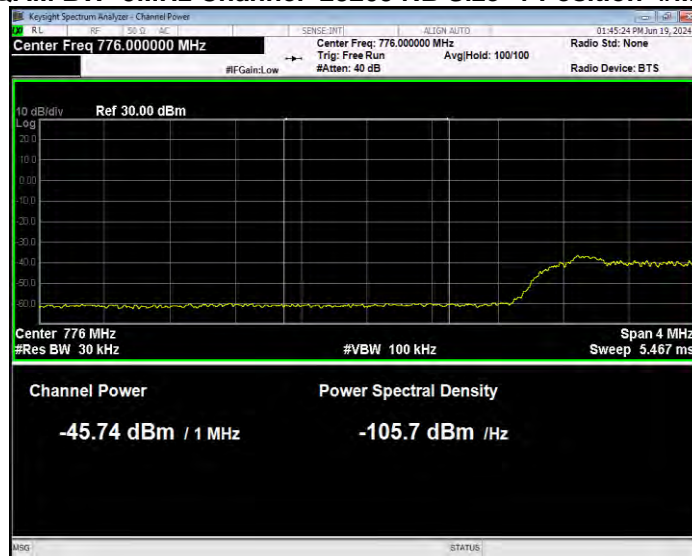

Band13 16QAM BW=5MHz Channel=23205 RB Size=1 Position=#Max Extended