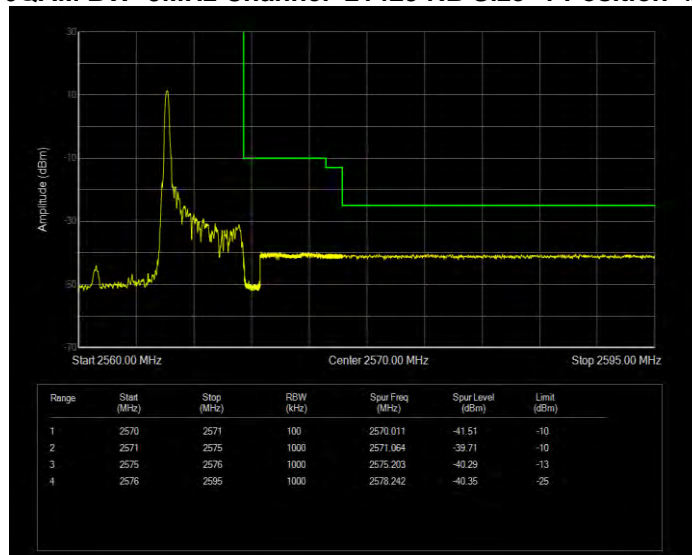

Band7 16QAM BW=5MHz Channel=21425 RB Size=1 Position=#0 Normal