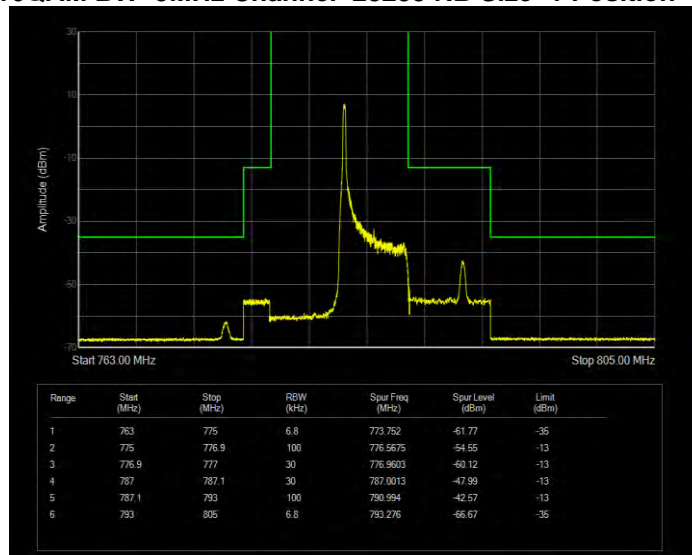

Band13 16QAM BW=5MHz Channel=23255 RB Size=1 Position=#0 Normal