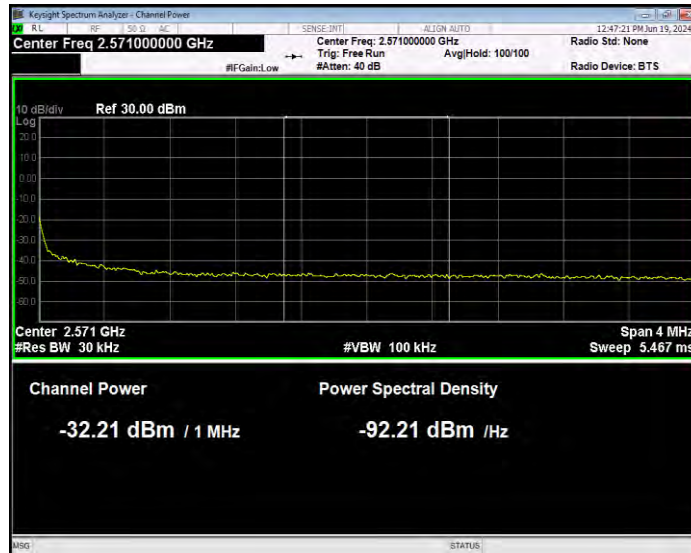

Band7 16QAM BW=20MHz Channel=21350 RB Size=100 Position=#0 Extended