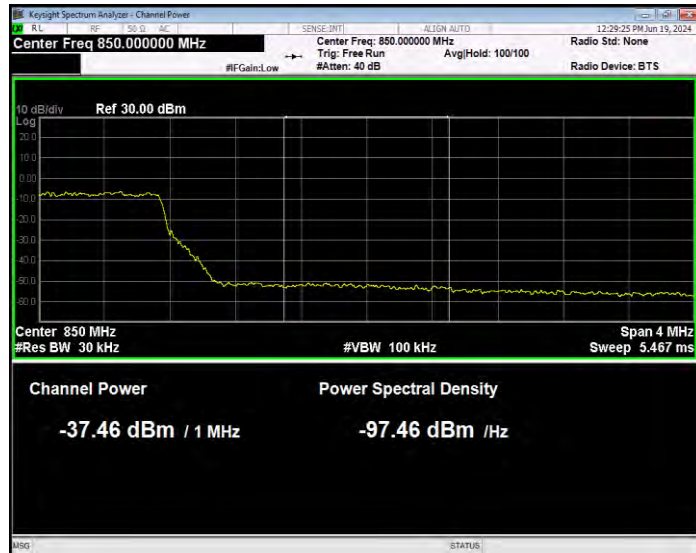

Band5 QPSK BW=5MHz Channel=20625 RB Size=25 Position=#0 Extended