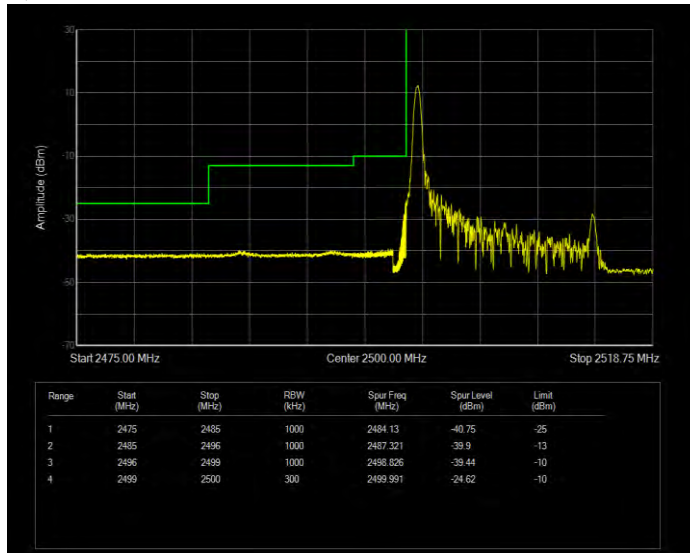

Band7 16QAM BW=15MHz Channel=20825 RB Size=1 Position=#0 Normal