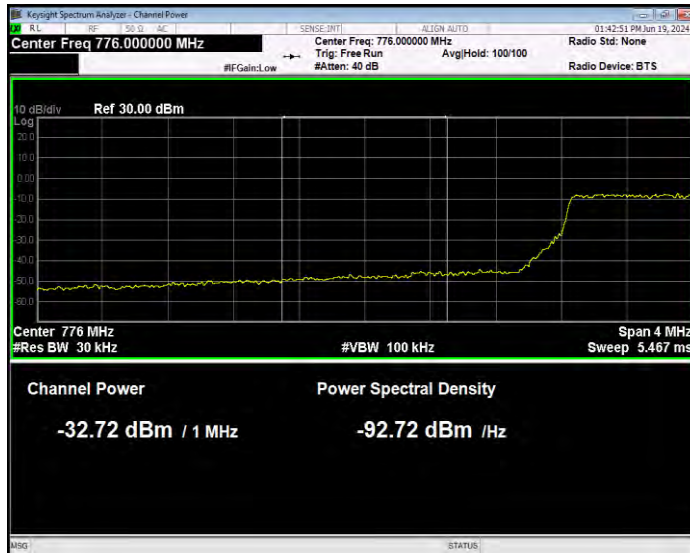

Band13 QPSK BW=5MHz Channel=23205 RB Size=25 Position=#0 Extended