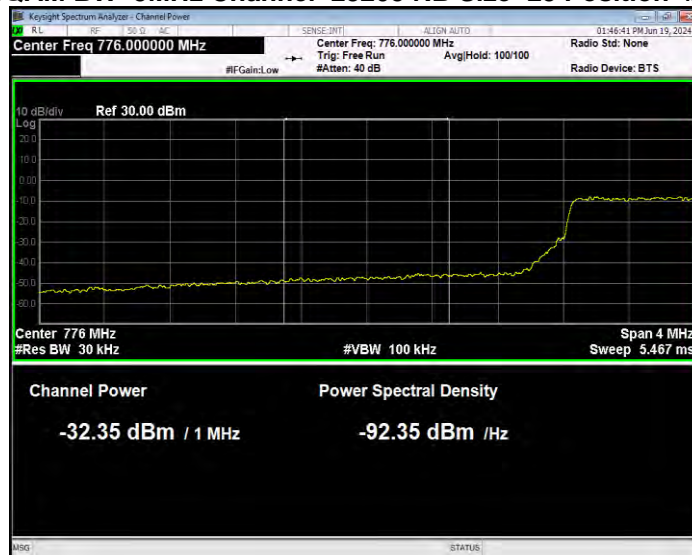

Band13 16QAM BW=5MHz Channel=23205 RB Size=25 Position=#0 Extended