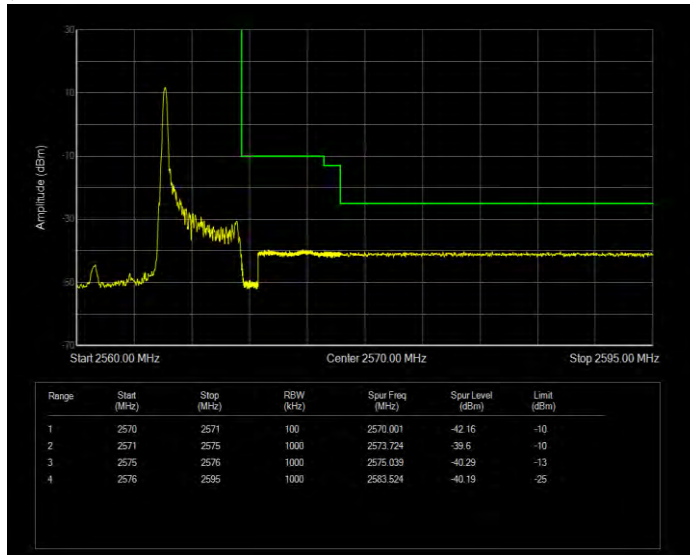

Band7 QPSK BW=5MHz Channel=21425 RB Size=1 Position=#0 Normal