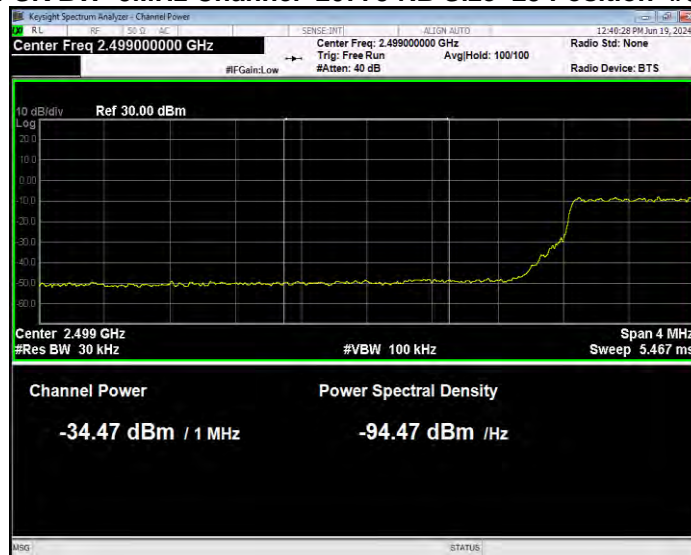

Band7 QPSK BW=5MHz Channel=20775 RB Size=25 Position=#0 Extended