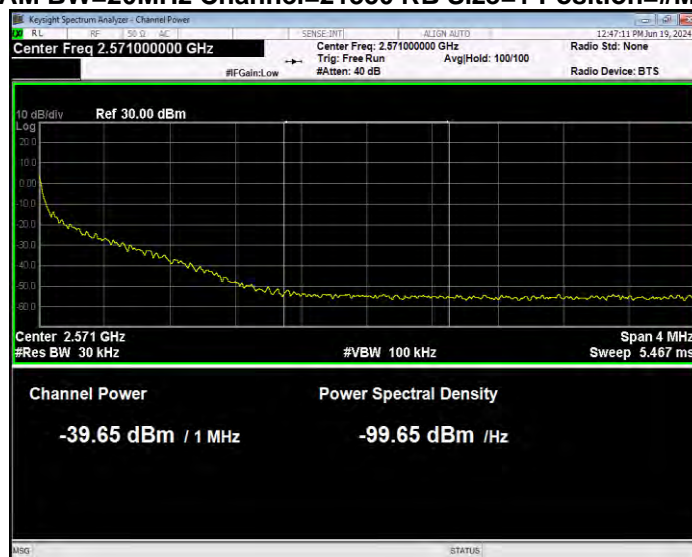

Band7 16QAM BW=20MHz Channel=21350 RB Size=1 Position=#Max Extended