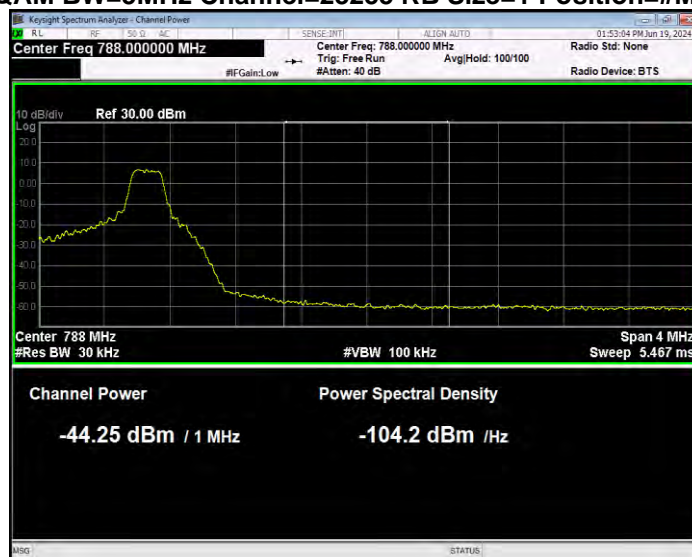

Band13 16QAM BW=5MHz Channel=23255 RB Size=1 Position=#Max Extended