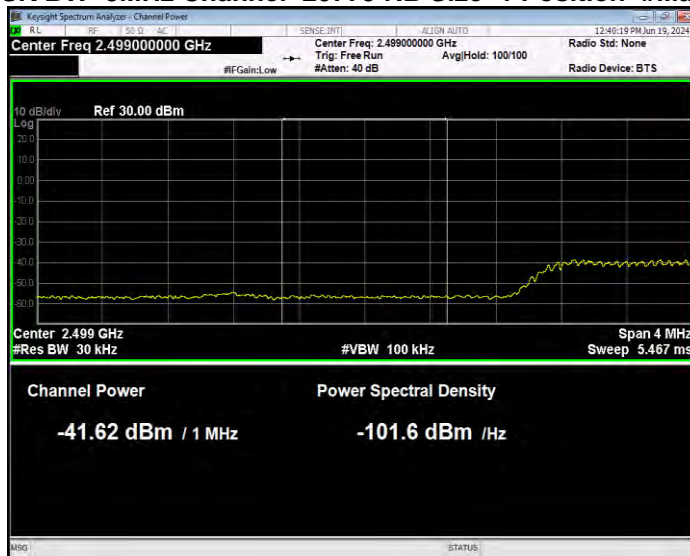

Band7 QPSK BW=5MHz Channel=20775 RB Size=1 Position=#Max Extended