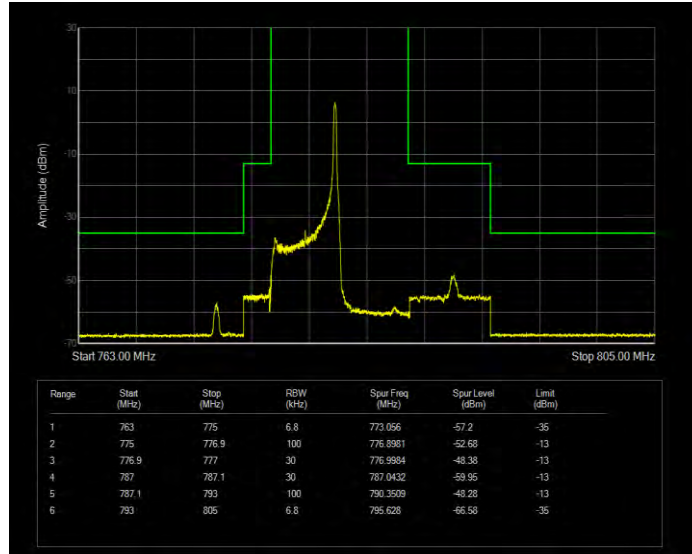

Band13 16QAM BW=5MHz Channel=23205 RB Size=1 Position=#Max Normal