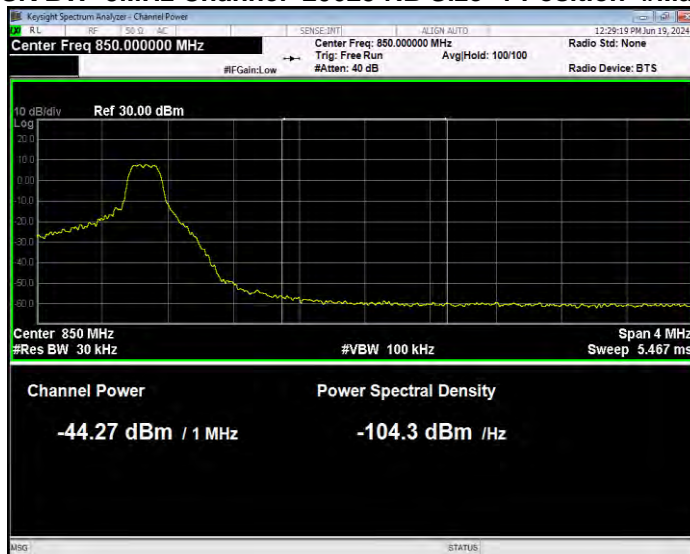

Band5 QPSK BW=5MHz Channel=20625 RB Size=1 Position=#Max Extended