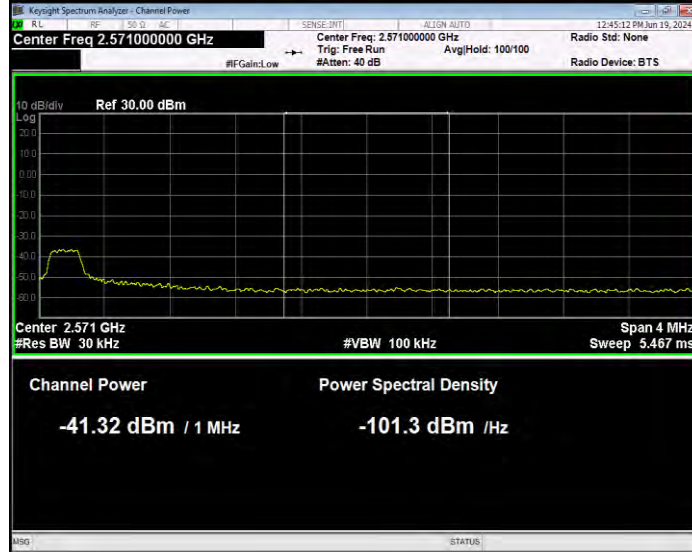

Band7 16QAM BW=15MHz Channel=21375 RB Size=1 Position=#0 Extended