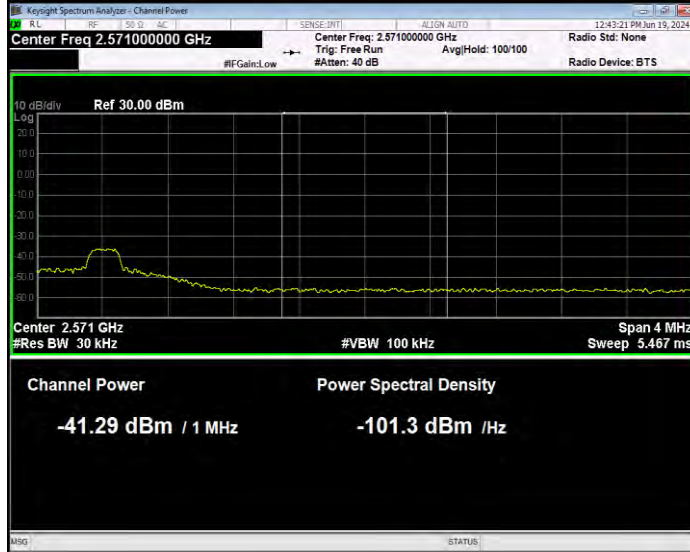

Band7 16QAM BW=10MHz Channel=21400 RB Size=1 Position=#0 Extended