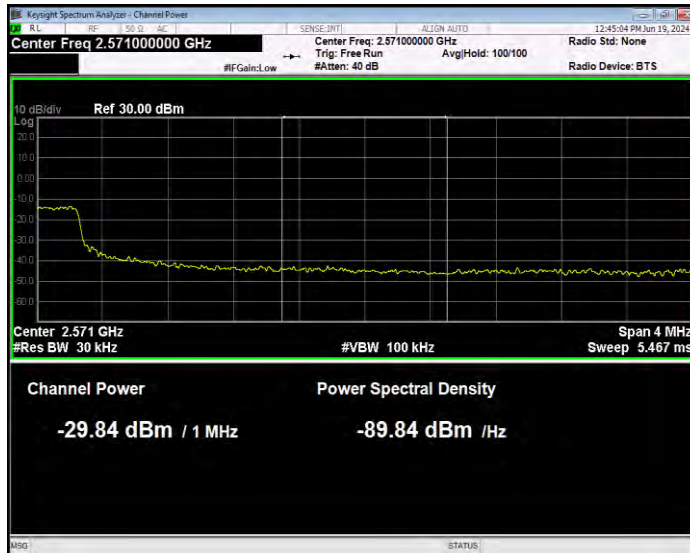

Band7 QPSK BW=15MHz Channel=21375 RB Size=75 Position=#0 Extended