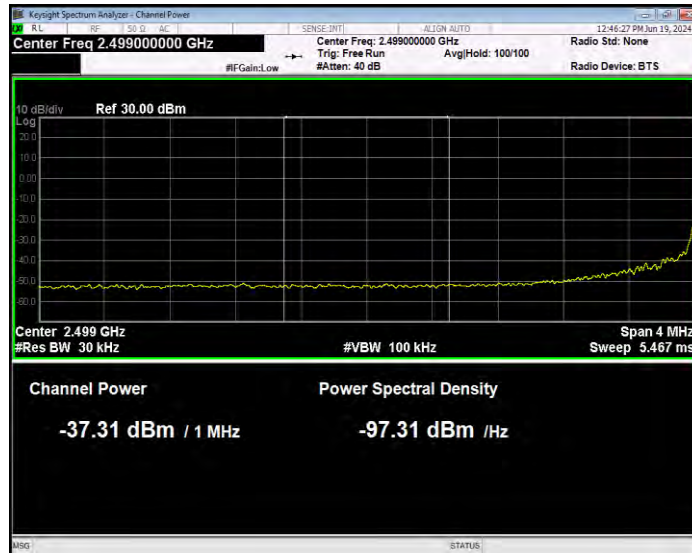

Band7 16QAM BW=20MHz Channel=20850 RB Size=100 Position=#0 Extended