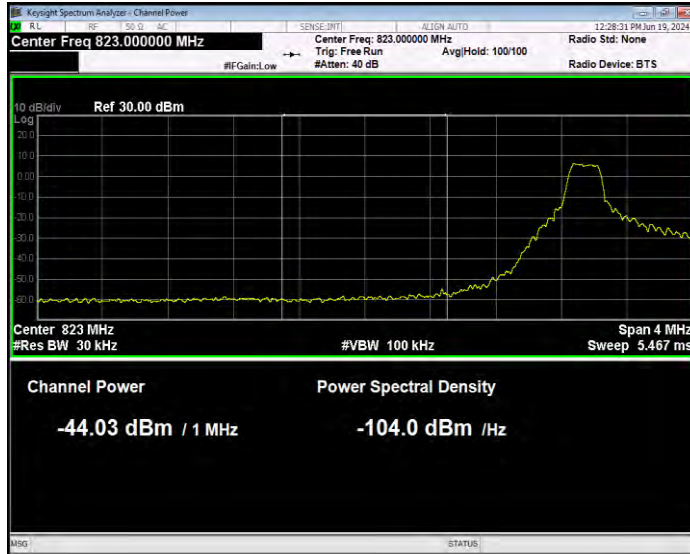

Band5 QPSK BW=5MHz Channel=20425 RB Size=1 Position=#0 Extended