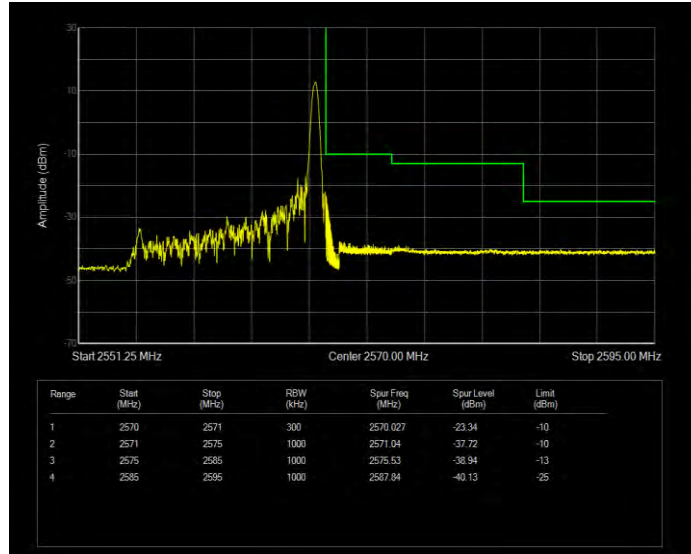

Band7 16QAM BW=15MHz Channel=21375 RB Size=1 Position=#Max Normal