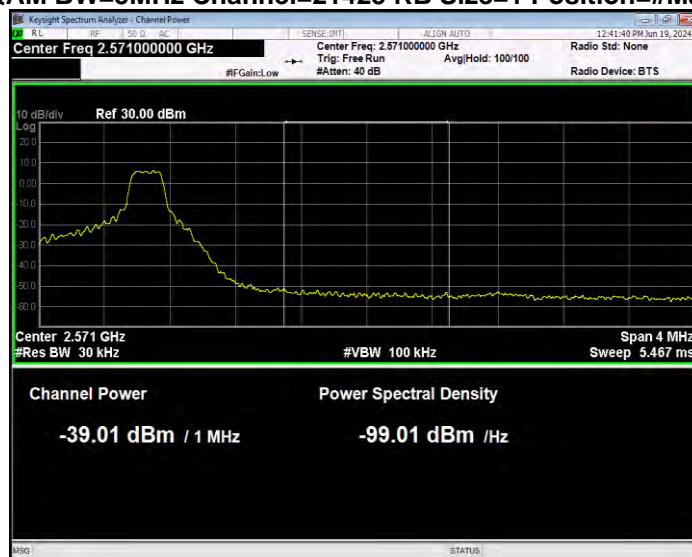

Band7 16QAM BW=5MHz Channel=21425 RB Size=1 Position=#Max Extended