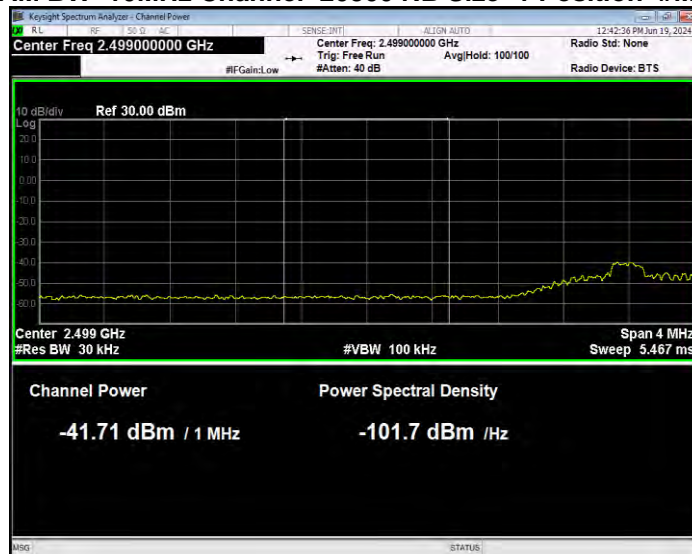

Band7 16QAM BW=10MHz Channel=20800 RB Size=1 Position=#Max Extended