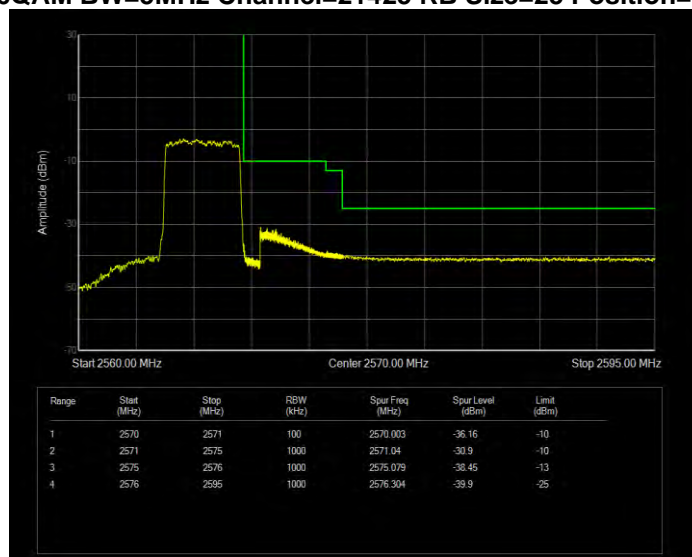

**Band7 16QAM BW=5MHz Channel=20775 RB Size=1 Position=#Max Normal**

**Band7 16QAM BW=5MHz Channel=20775 RB Size=25 Position=#0 Extended**

**Band7 16QAM BW=5MHz Channel=20775 RB Size=25 Position=#0 Normal**

**Band7 16QAM BW=5MHz Channel=21425 RB Size=1 Position=#0 Extended**

**Band7 16QAM BW=5MHz Channel=21425 RB Size=1 Position=#0 Normal**

**Band7 16QAM BW=5MHz Channel=21425 RB Size=1 Position=#Max Extended**

**Band7 16QAM BW=5MHz Channel=21425 RB Size=1 Position=#Max Normal**

**Band7 16QAM BW=5MHz Channel=21425 RB Size=25 Position=#0 Extended**

**Band7 16QAM BW=5MHz Channel=21425 RB Size=25 Position=#0 Normal**