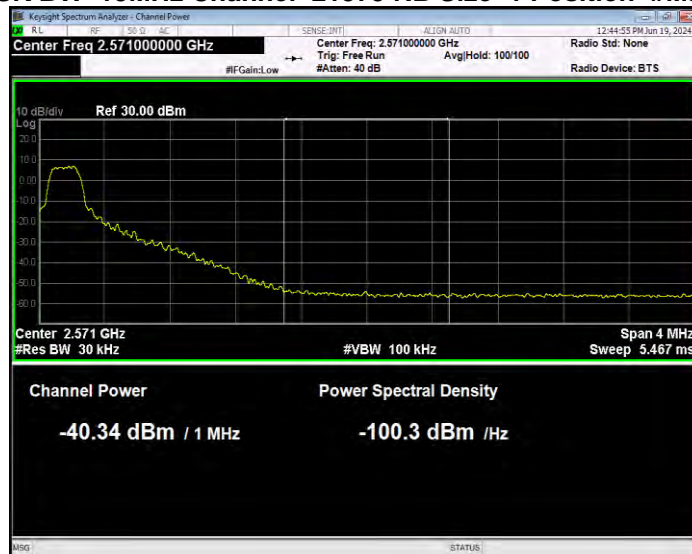

Band7 QPSK BW=15MHz Channel=21375 RB Size=1 Position=#Max Extended