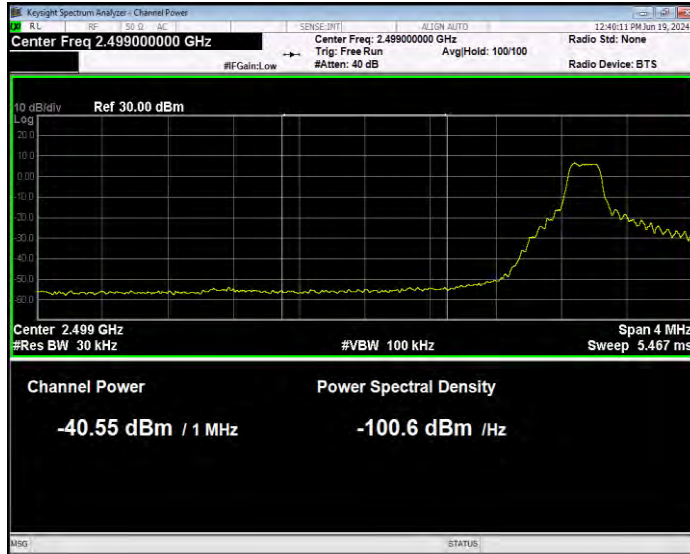

Band7 QPSK BW=5MHz Channel=20775 RB Size=1 Position=#0 Extended