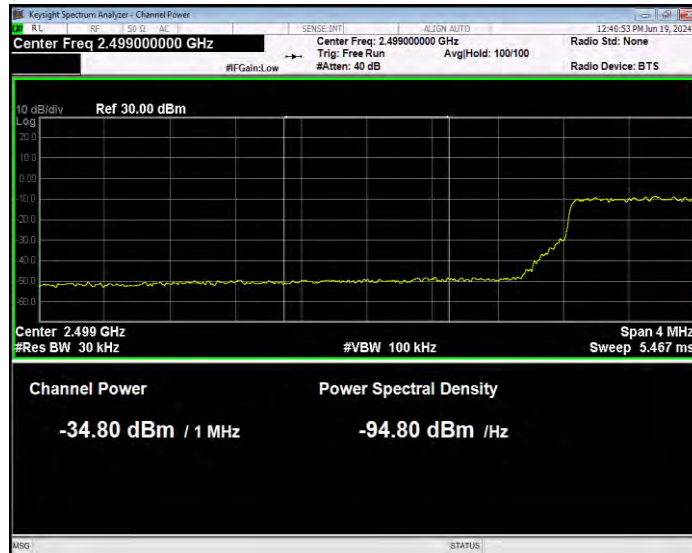

Band7 16QAM BW=5MHz Channel=20775 RB Size=25 Position=#0 Extended