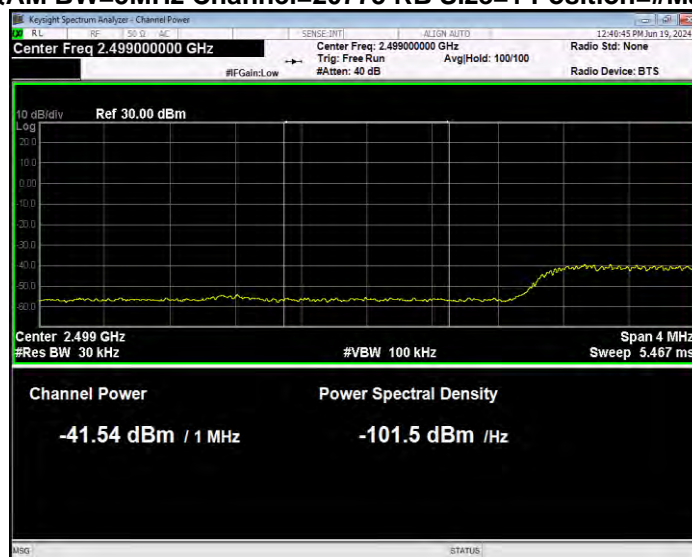

Band7 16QAM BW=5MHz Channel=20775 RB Size=1 Position=#Max Extended