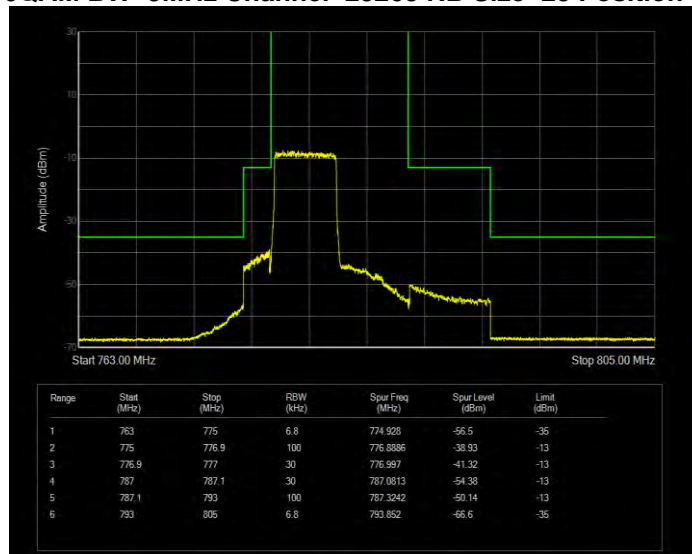

Band13 16QAM BW=5MHz Channel=23205 RB Size=25 Position=#0 Normal