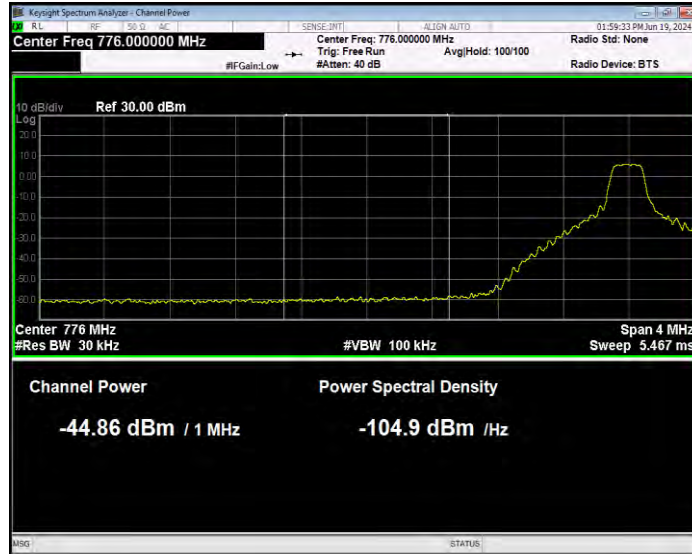

Band13 16QAM BW=10MHz Channel=23230 RB Size=1 Position=#0 Extended