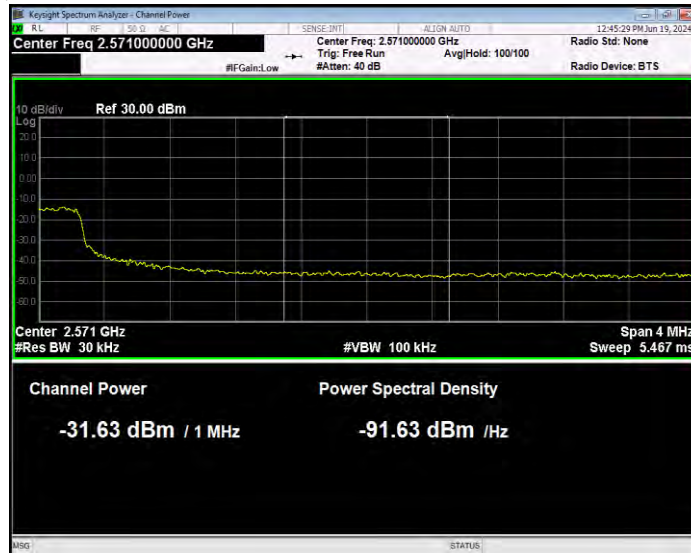

Band7 16QAM BW=15MHz Channel=21375 RB Size=75 Position=#0 Extended