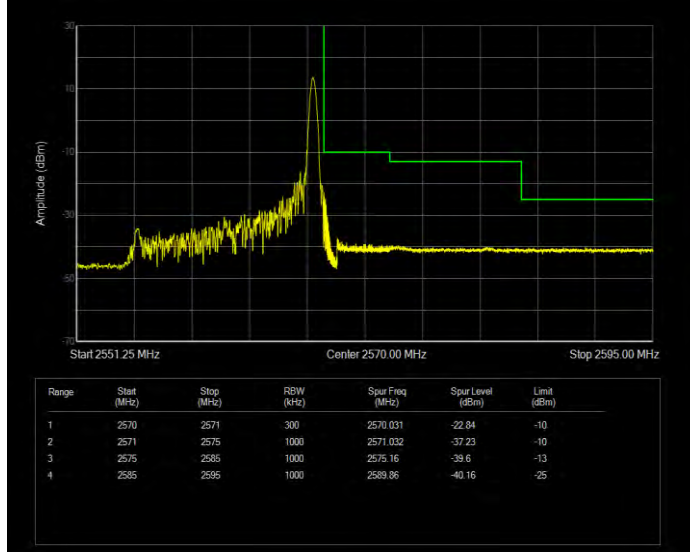

Band7 QPSK BW=15MHz Channel=21375 RB Size=1 Position=#Max Normal