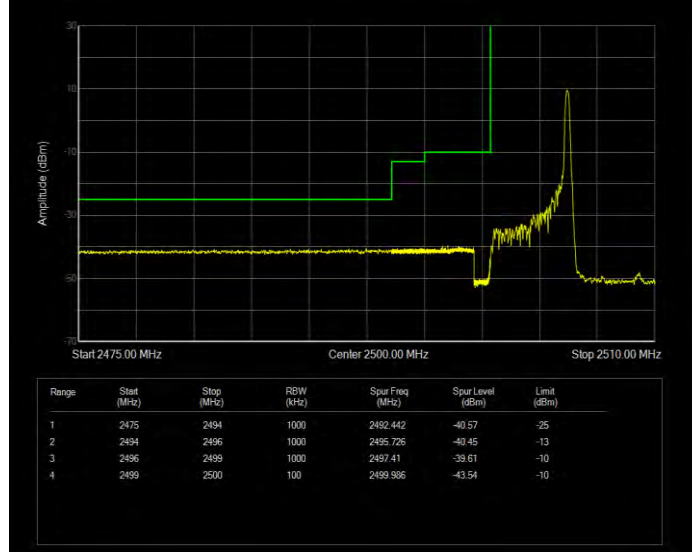

**Band7 16QAM BW=20MHz Channel=21350 RB Size=1 Position=#Max Normal**

**Band7 16QAM BW=20MHz Channel=21350 RB Size=100 Position=#0 Extended**

**Band7 16QAM BW=20MHz Channel=21350 RB Size=100 Position=#0 Normal**

**Band7 16QAM BW=5MHz Channel=20775 RB Size=1 Position=#0 Extended**

**Band7 16QAM BW=5MHz Channel=20775 RB Size=1 Position=#0 Normal**

**Band7 16QAM BW=5MHz Channel=20775 RB Size=1 Position=#Max Extended**

**Band7 16QAM BW=5MHz Channel=20775 RB Size=1 Position=#Max Normal**

**Band7 16QAM BW=5MHz Channel=20775 RB Size=25 Position=#0 Extended**

**Band7 16QAM BW=5MHz Channel=20775 RB Size=25 Position=#0 Normal**