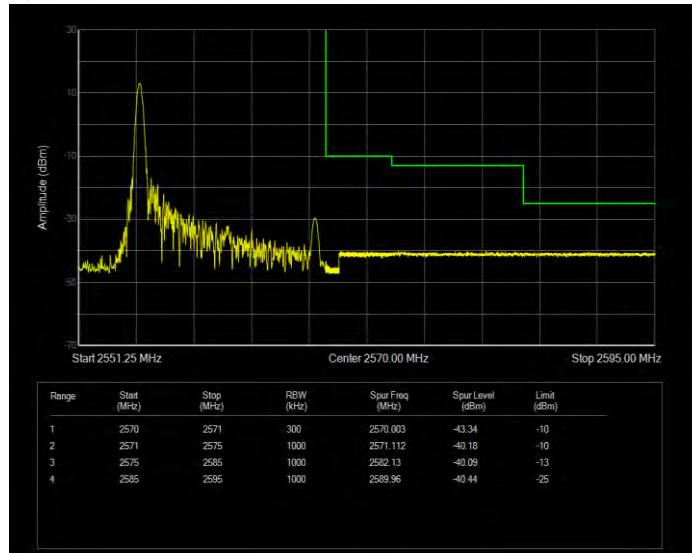

Band7 16QAM BW=15MHz Channel=21375 RB Size=1 Position=#0 Normal