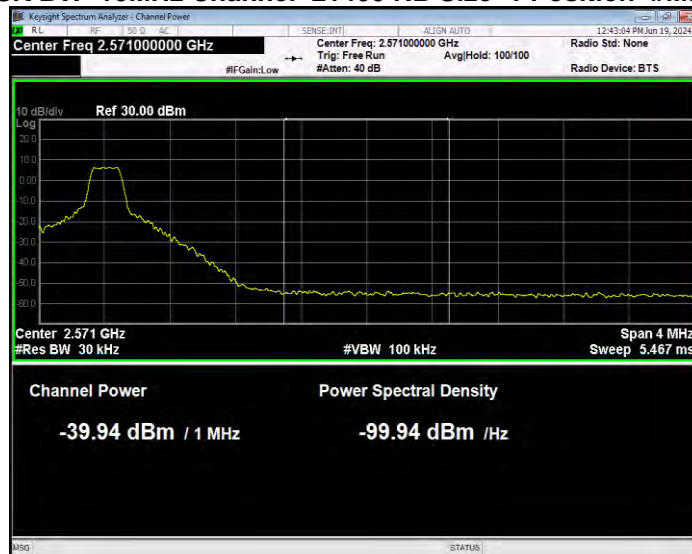

Band7 QPSK BW=10MHz Channel=21400 RB Size=1 Position=#Max Extended