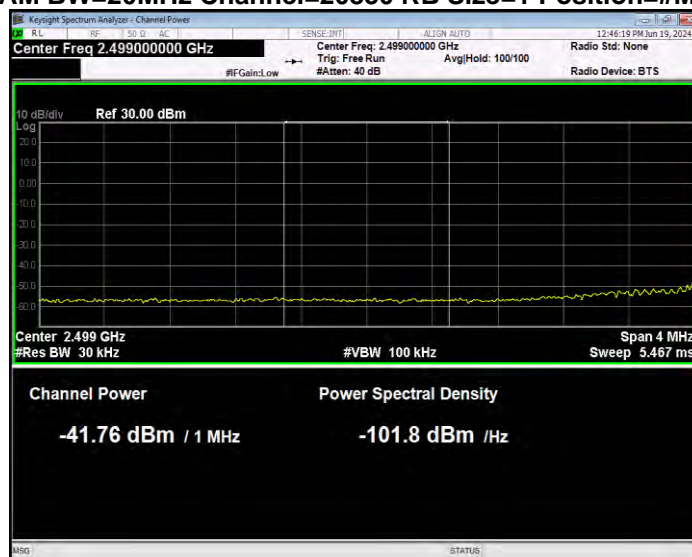

Band7 16QAM BW=20MHz Channel=20850 RB Size=1 Position=#Max Extended