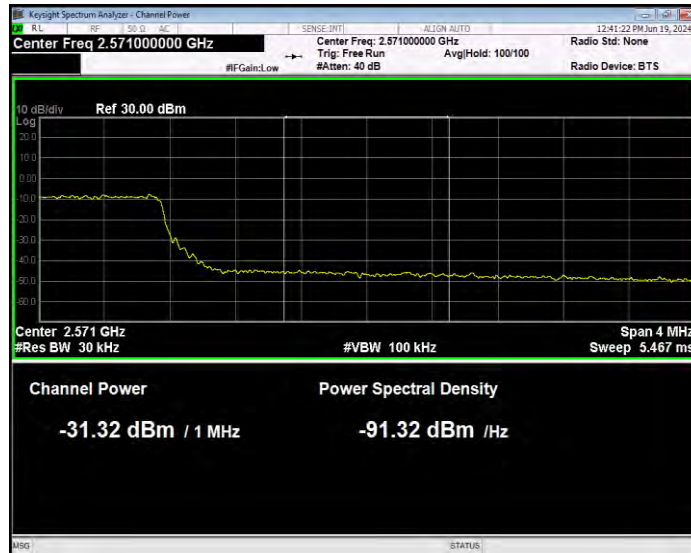

Band7 QPSK BW=5MHz Channel=21425 RB Size=25 Position=#0 Extended