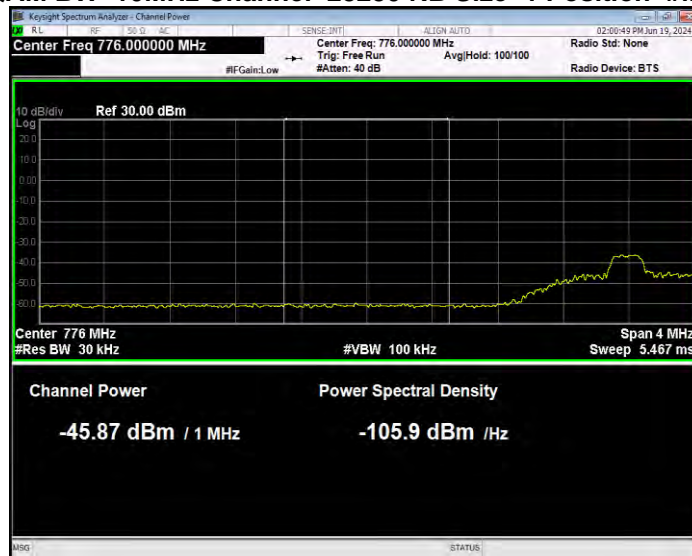

Band13 16QAM BW=10MHz Channel=23230 RB Size=1 Position=#Max Extended