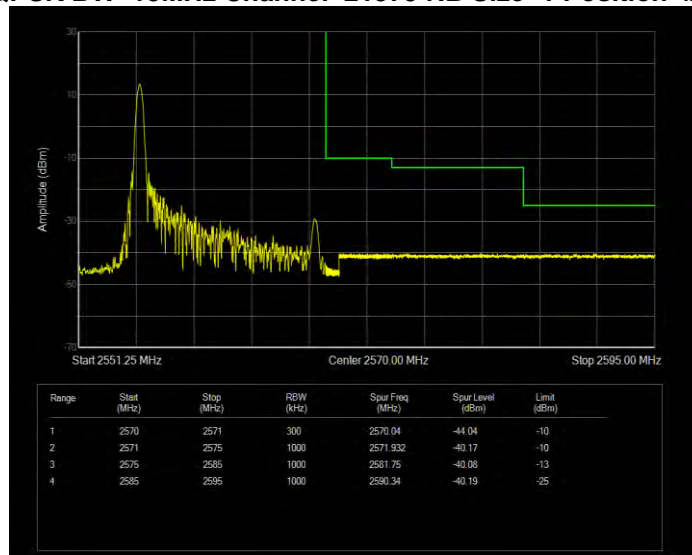

Band7 QPSK BW=15MHz Channel=21375 RB Size=1 Position=#0 Normal