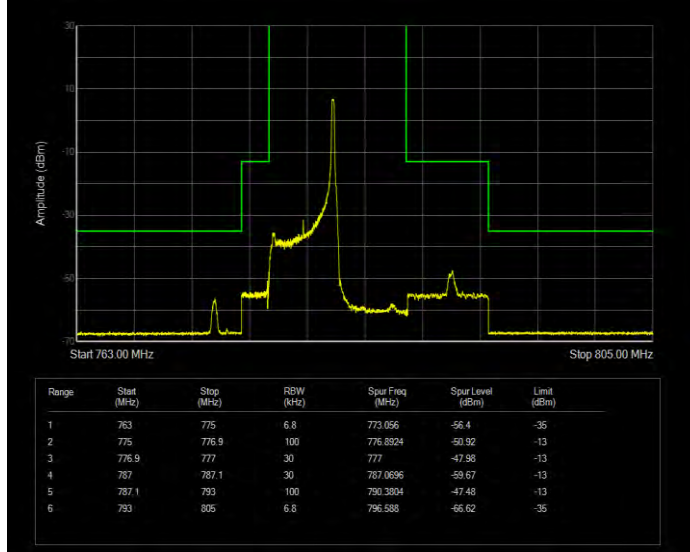

Band13 QPSK BW=5MHz Channel=23205 RB Size=1 Position=#Max Normal