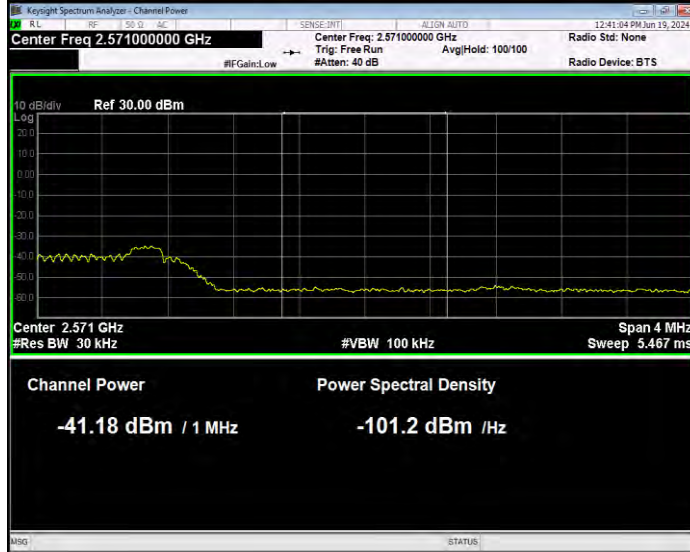

Band7 QPSK BW=5MHz Channel=21425 RB Size=1 Position=#0 Extended