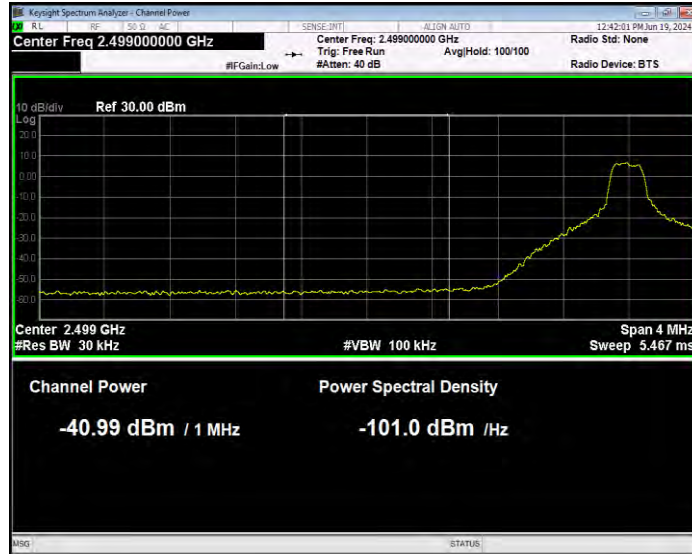

Band7 QPSK BW=10MHz Channel=20800 RB Size=1 Position=#0 Extended