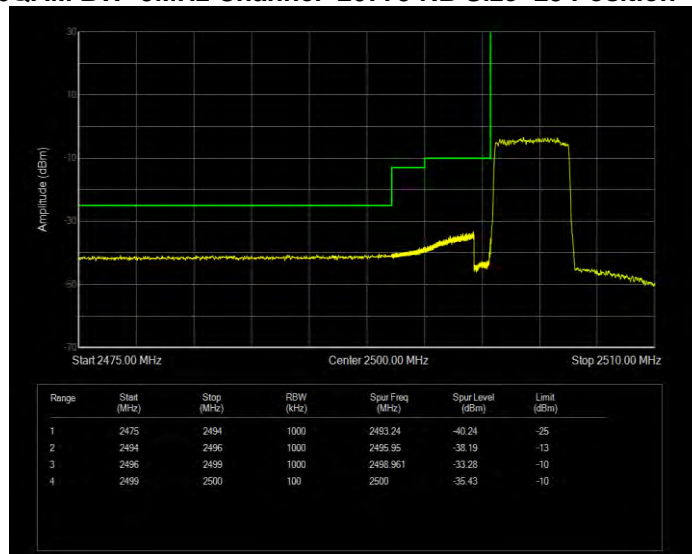

**Band7 16QAM BW=20MHz Channel=21350 RB Size=1 Position=#Max Normal**

**Band7 16QAM BW=20MHz Channel=21350 RB Size=100 Position=#0 Extended**

**Band7 16QAM BW=20MHz Channel=21350 RB Size=100 Position=#0 Normal**

**Band7 16QAM BW=5MHz Channel=20775 RB Size=1 Position=#0 Extended**

**Band7 16QAM BW=5MHz Channel=20775 RB Size=1 Position=#0 Normal**

**Band7 16QAM BW=5MHz Channel=20775 RB Size=1 Position=#Max Extended**

**Band7 16QAM BW=5MHz Channel=20775 RB Size=1 Position=#Max Normal**

**Band7 16QAM BW=5MHz Channel=20775 RB Size=25 Position=#0 Extended**

**Band7 16QAM BW=5MHz Channel=20775 RB Size=25 Position=#0 Normal**