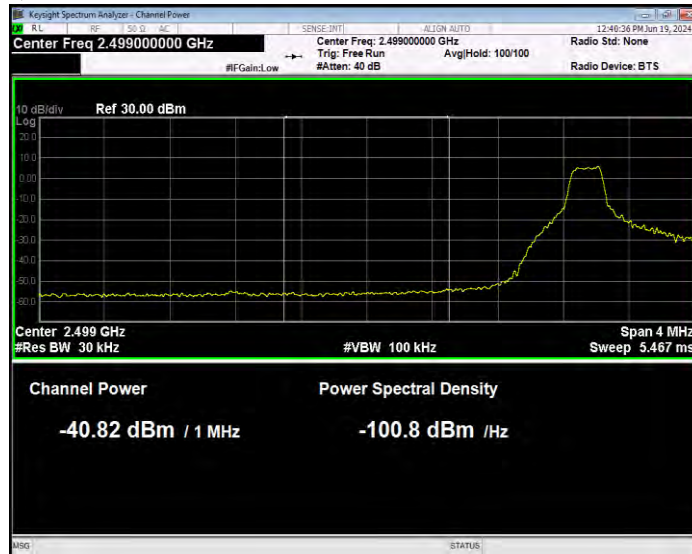

Band7 16QAM BW=5MHz Channel=20775 RB Size=1 Position=#0 Extended