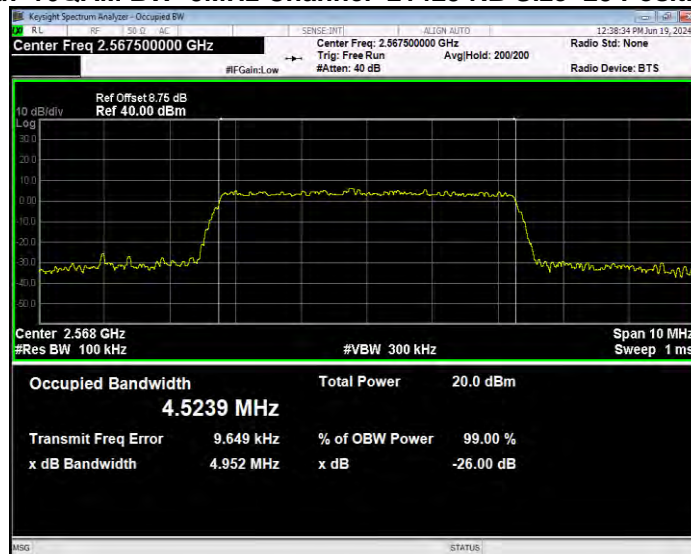

Band7 16QAM BW=5MHz Channel=21425 RB Size=25 Position=#0