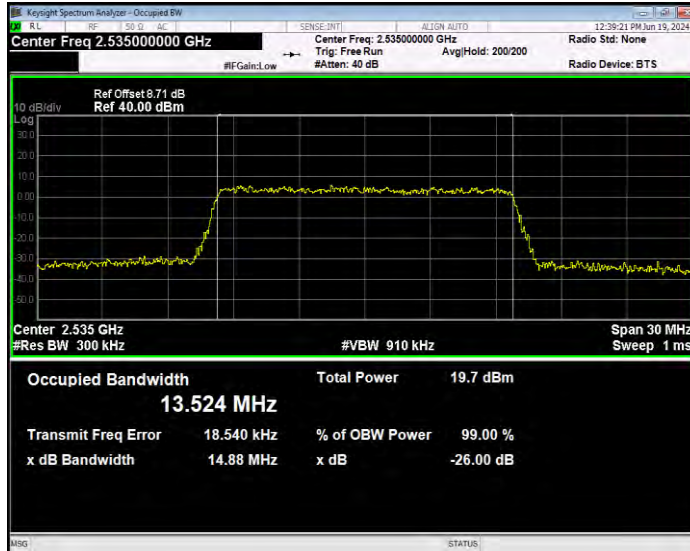

**Band7 16QAM BW=15MHz Channel=20825 RB Size=75 Position=#0**

**Band7 16QAM BW=15MHz Channel=21100 RB Size=75 Position=#0**

**Band7 16QAM BW=15MHz Channel=21375 RB Size=75 Position=#0**

**Band7 16QAM BW=20MHz Channel=20850 RB Size=100 Position=#0**

**Band7 16QAM BW=20MHz Channel=21100 RB Size=100 Position=#0**

**Band7 16QAM BW=20MHz Channel=21350 RB Size=100 Position=#0**

**Band7 16QAM BW=5MHz Channel=20775 RB Size=25 Position=#0**

**Band7 16QAM BW=5MHz Channel=21100 RB Size=25 Position=#0**