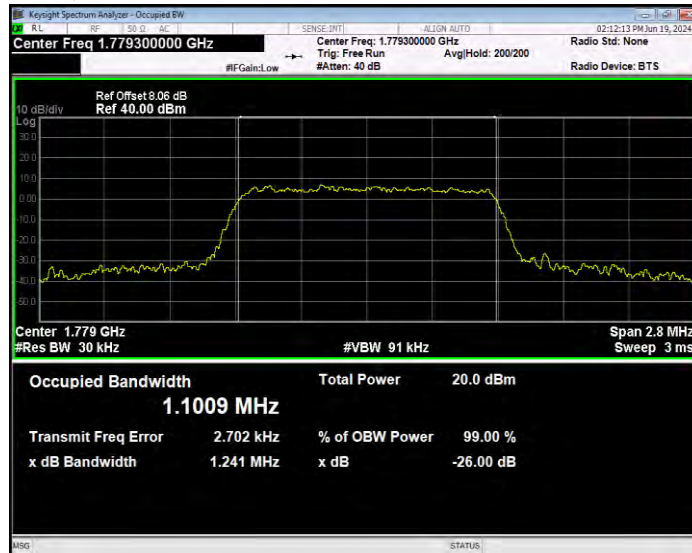

**Band13 QPSK BW=5MHz Channel=23255 RB Size=25 Position=#0**

**Band66 16QAM BW=1.4MHz Channel=131979 RB Size=6 Position=#0**

**Band66 16QAM BW=1.4MHz Channel=132322 RB Size=6 Position=#0**

**Band66 16QAM BW=1.4MHz Channel=132665 RB Size=6 Position=#0**