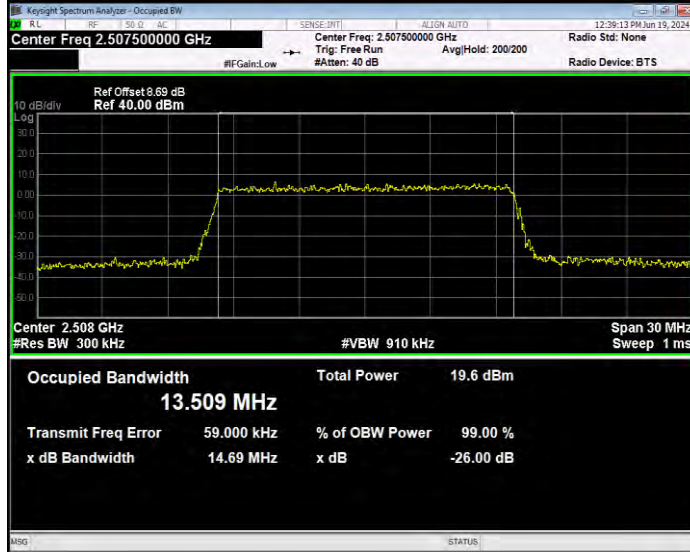

**Band7 16QAM BW=15MHz Channel=20825 RB Size=75 Position=#0**

**Band7 16QAM BW=15MHz Channel=21100 RB Size=75 Position=#0**

**Band7 16QAM BW=15MHz Channel=21375 RB Size=75 Position=#0**

**Band7 16QAM BW=20MHz Channel=20850 RB Size=100 Position=#0**