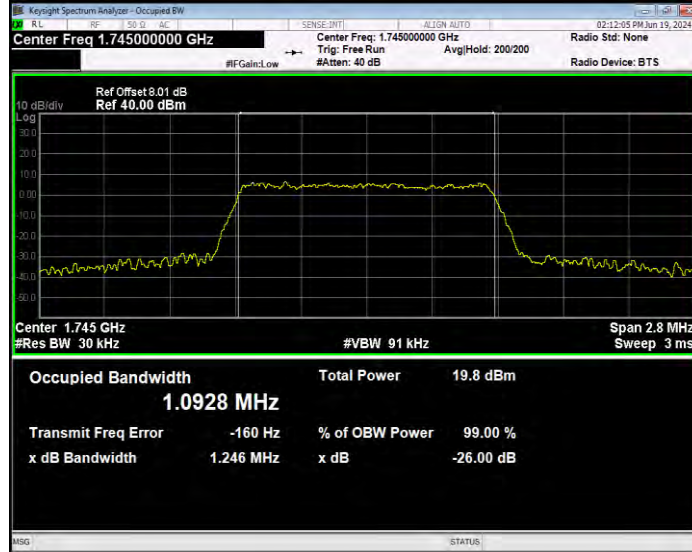

Band66 16QAM BW=1.4MHz Channel=132322 RB Size=6 Position=#0