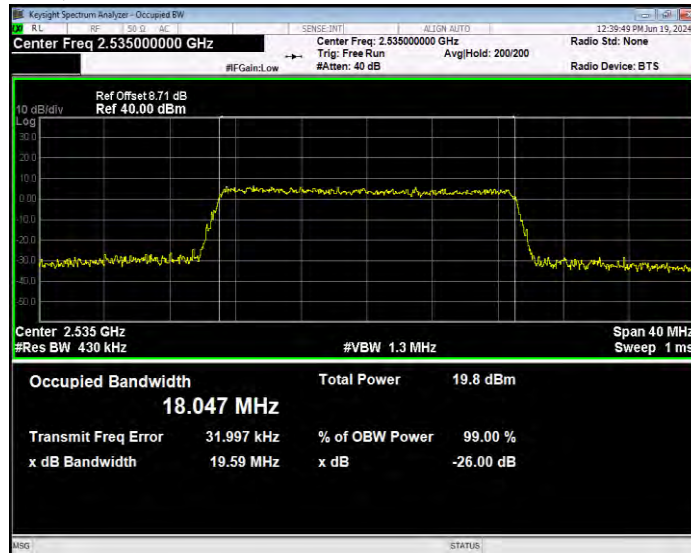

**Band7 16QAM BW=15MHz Channel=20825 RB Size=75 Position=#0**

**Band7 16QAM BW=15MHz Channel=21100 RB Size=75 Position=#0**

**Band7 16QAM BW=15MHz Channel=21375 RB Size=75 Position=#0**

**Band7 16QAM BW=20MHz Channel=20850 RB Size=100 Position=#0**

**Band7 16QAM BW=20MHz Channel=21100 RB Size=100 Position=#0**

**Band7 16QAM BW=20MHz Channel=21350 RB Size=100 Position=#0**

**Band7 16QAM BW=5MHz Channel=20775 RB Size=25 Position=#0**

**Band7 16QAM BW=5MHz Channel=21100 RB Size=25 Position=#0**