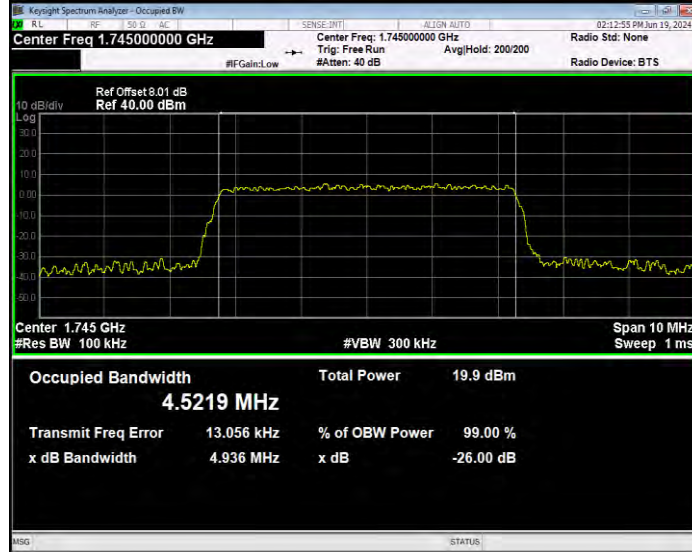

Band66 16QAM BW=5MHz Channel=132322 RB Size=25 Position=#0