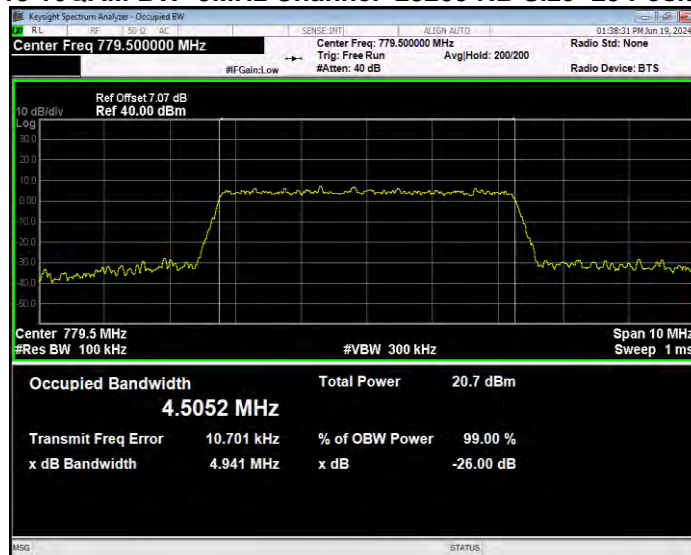

Band13 16QAM BW=5MHz Channel=23205 RB Size=25 Position=#0