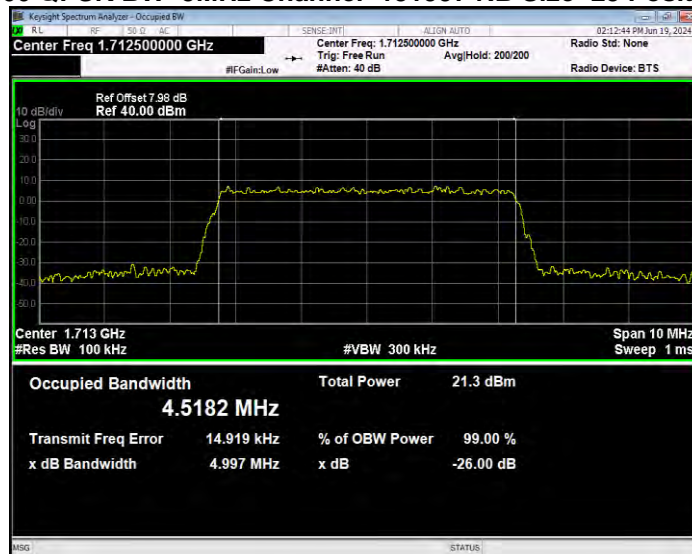

Band66 QPSK BW=5MHz Channel=131997 RB Size=25 Position=#0