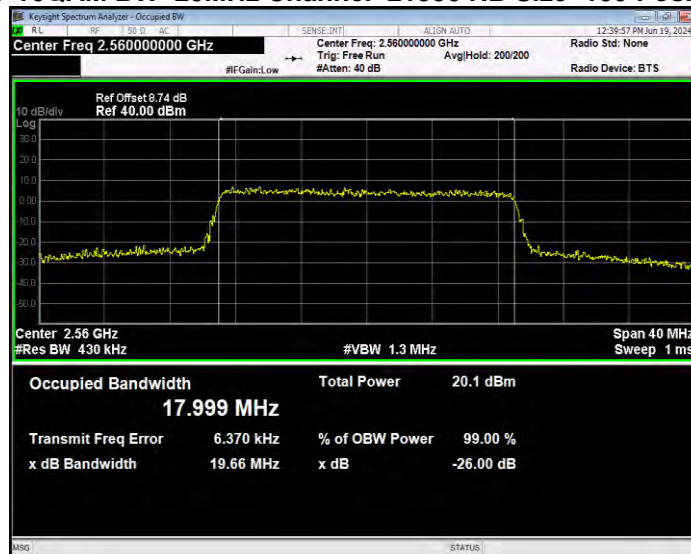

Band7 16QAM BW=20MHz Channel=21350 RB Size=100 Position=#0