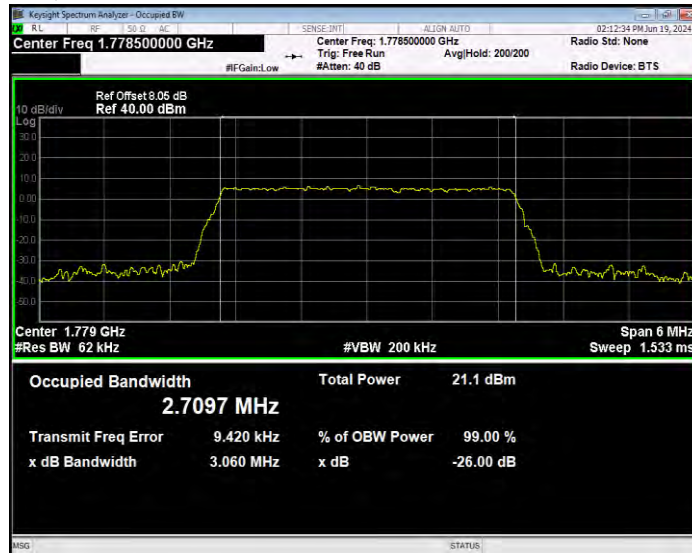

Band66 QPSK BW=3MHz Channel=132657 RB Size=15 Position=#0