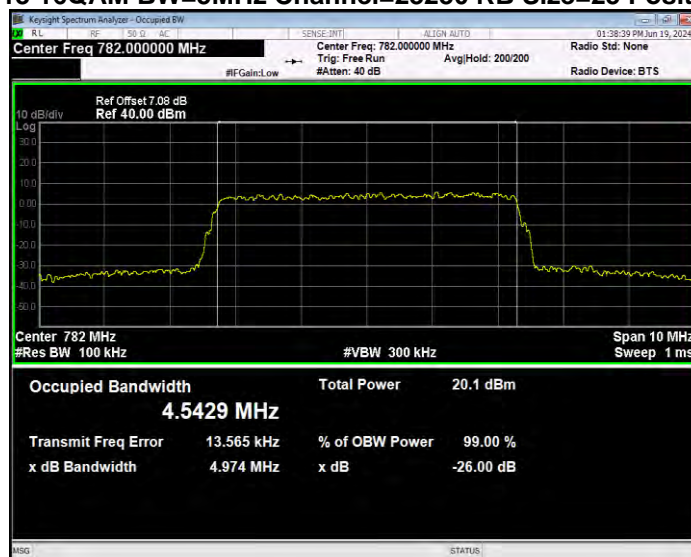

**Band7 QPSK BW=5MHz Channel=21425 RB Size=25 Position=#0**

**Band13 16QAM BW=10MHz Channel=23230 RB Size=50 Position=#0**

**Band13 16QAM BW=5MHz Channel=23205 RB Size=25 Position=#0**

**Band13 16QAM BW=5MHz Channel=23230 RB Size=25 Position=#0**