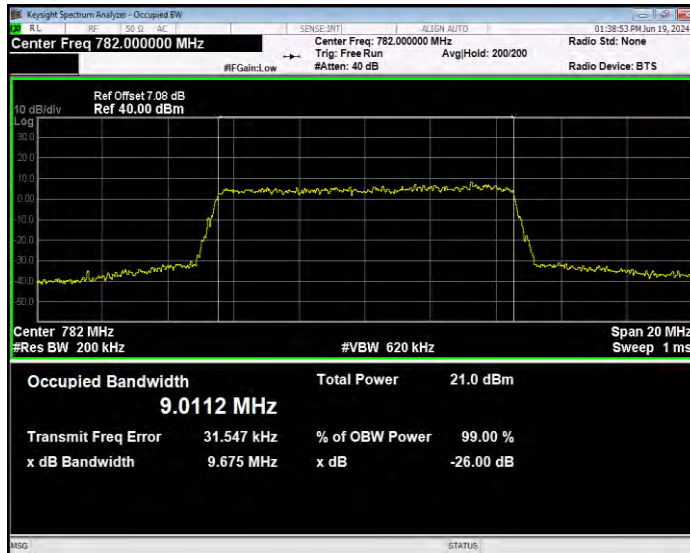

Band13 QPSK BW=10MHz Channel=23230 RB Size=50 Position=#0