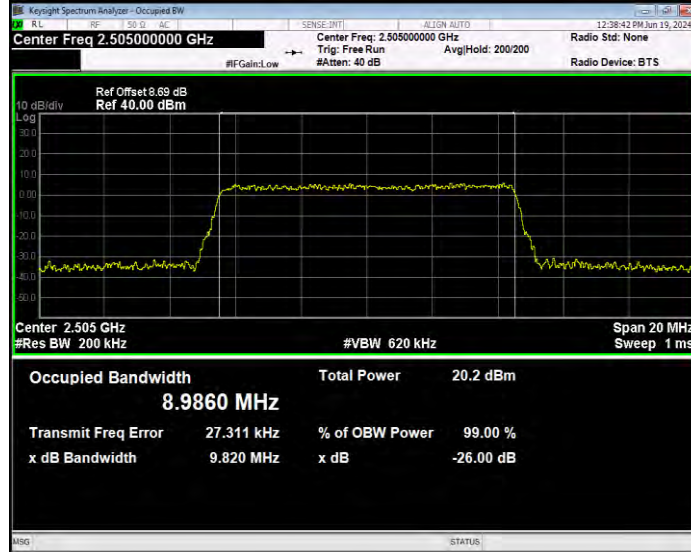

Band7 QPSK BW=10MHz Channel=20800 RB Size=50 Position=#0