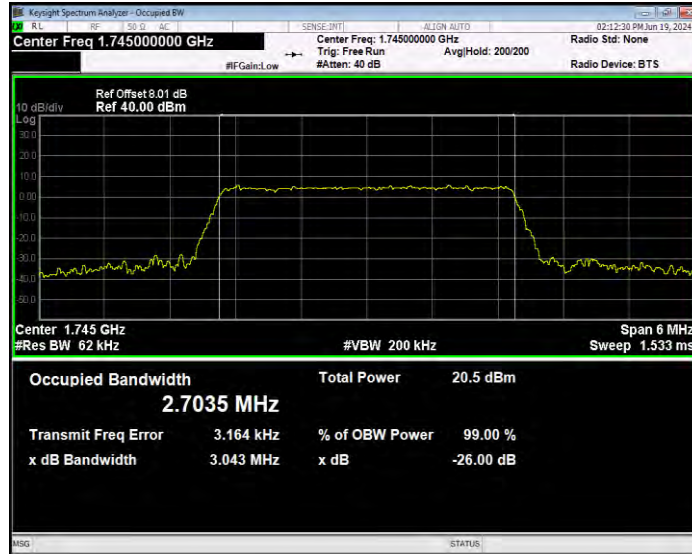

Band66 16QAM BW=3MHz Channel=132322 RB Size=15 Position=#0