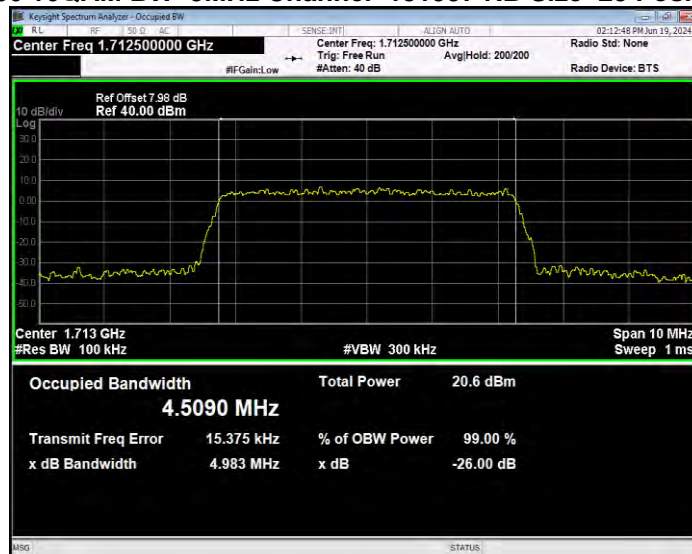

Band66 16QAM BW=5MHz Channel=131997 RB Size=25 Position=#0