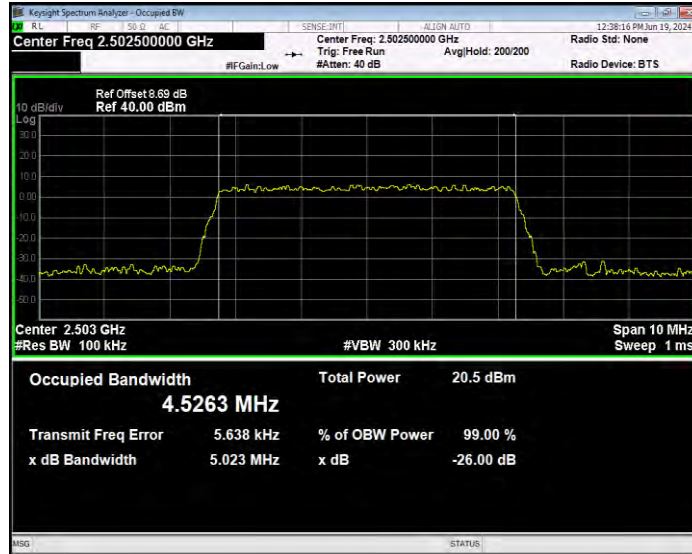

Band7 QPSK BW=5MHz Channel=20775 RB Size=25 Position=#0