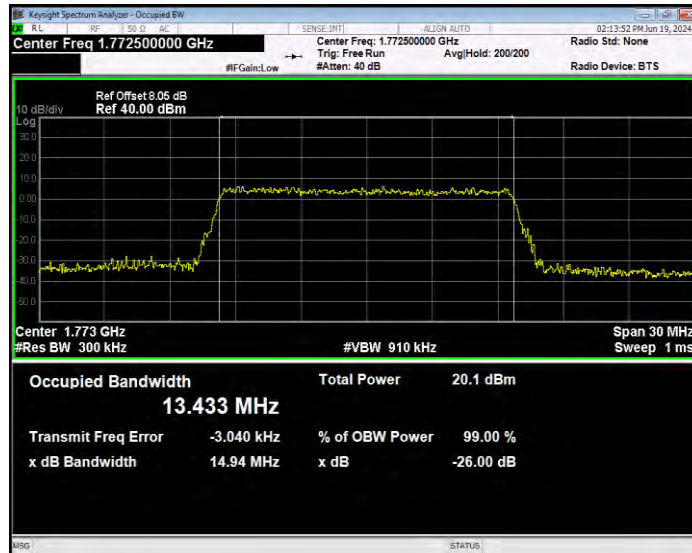

Band66 16QAM BW=15MHz Channel=132597 RB Size=75 Position=#0