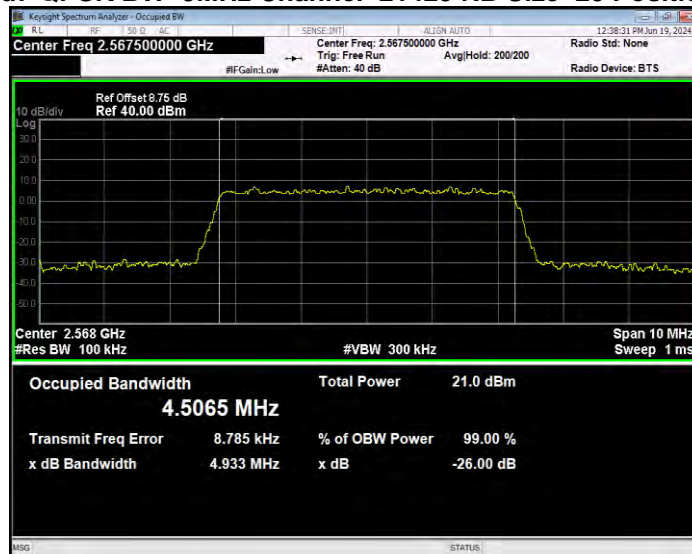

Band7 QPSK BW=5MHz Channel=21425 RB Size=25 Position=#0