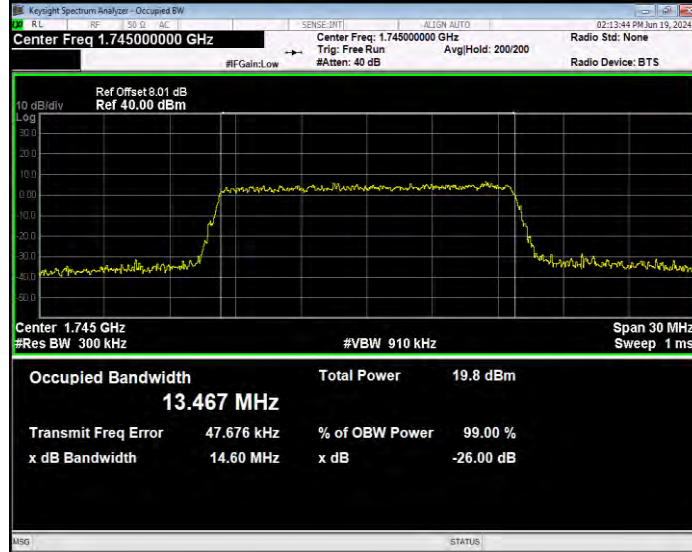

Band66 16QAM BW=15MHz Channel=132322 RB Size=75 Position=#0