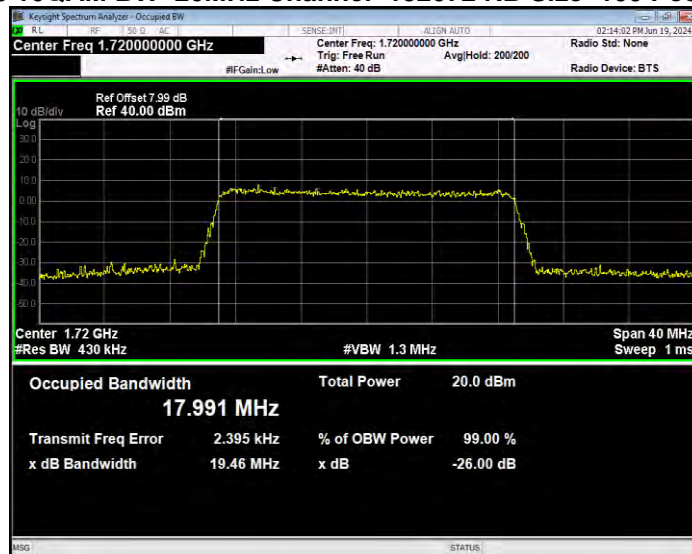

Band66 16QAM BW=20MHz Channel=132072 RB Size=100 Position=#0