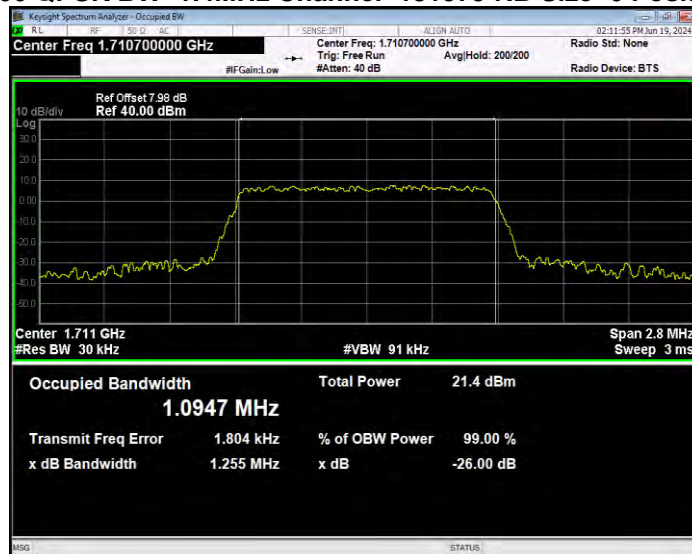

**Band66 16QAM BW=5MHz Channel=131997 RB Size=25 Position=#0**

**Band66 16QAM BW=5MHz Channel=132322 RB Size=25 Position=#0**

**Band66 16QAM BW=5MHz Channel=132647 RB Size=25 Position=#0**

**Band66 QPSK BW=1.4MHz Channel=131979 RB Size=6 Position=#0**