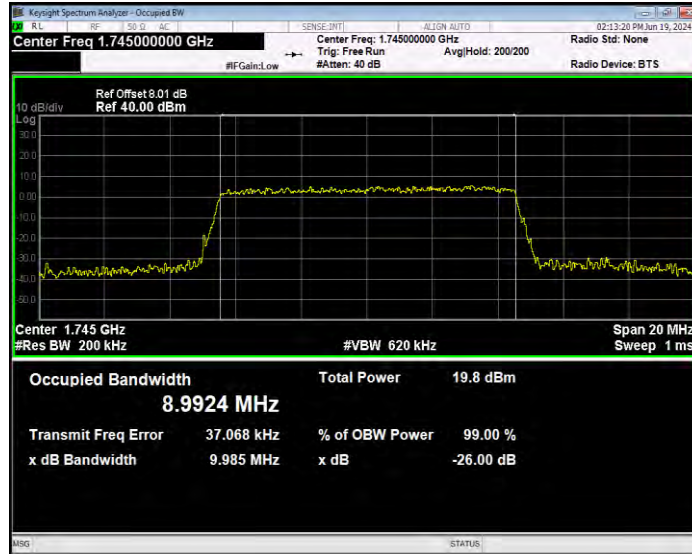

Band66 16QAM BW=10MHz Channel=132322 RB Size=50 Position=#0