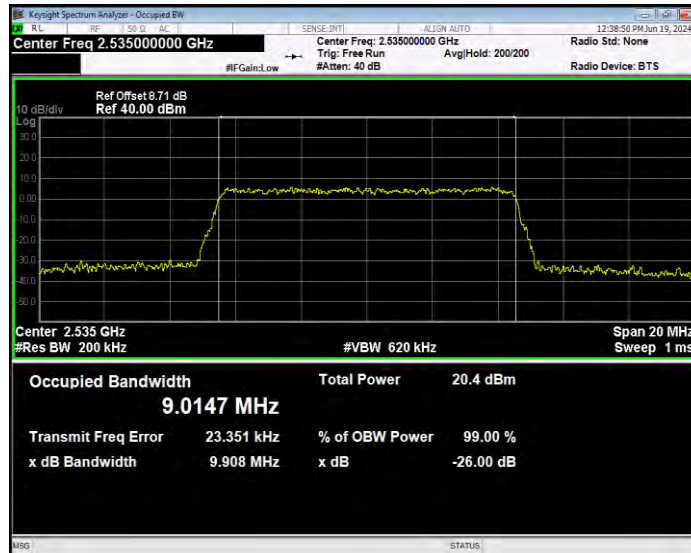

Band7 QPSK BW=10MHz Channel=21100 RB Size=50 Position=#0