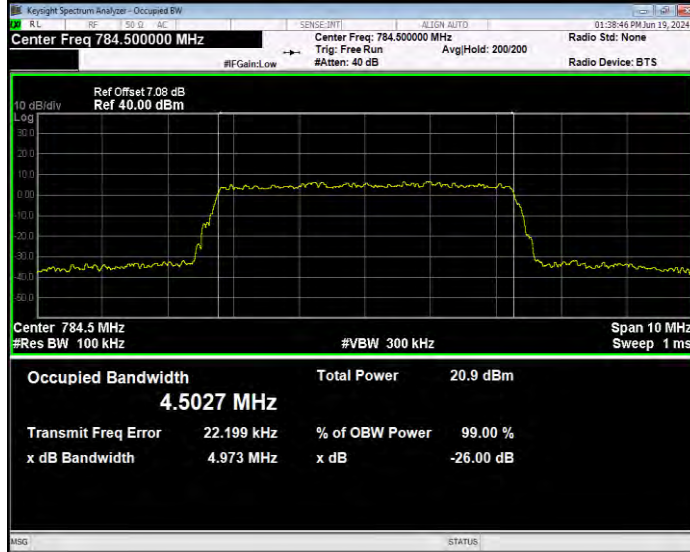

Band13 16QAM BW=5MHz Channel=23255 RB Size=25 Position=#0