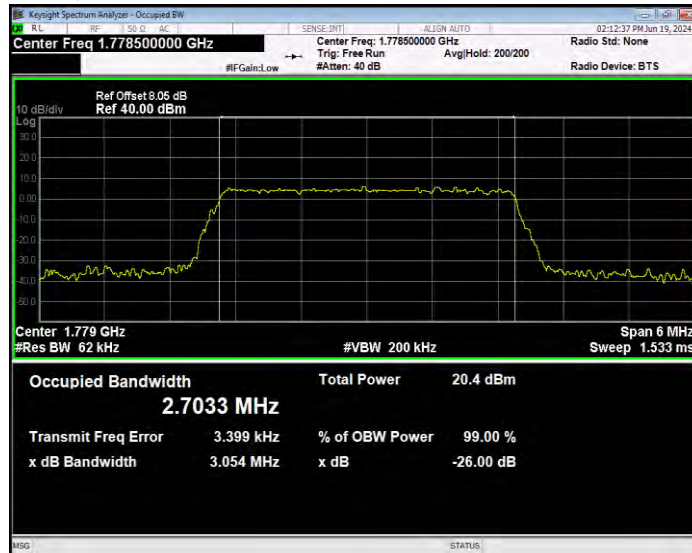

**Band66 16QAM BW=20MHz Channel=132572 RB Size=100 Position=#0**

**Band66 16QAM BW=3MHz Channel=131987 RB Size=15 Position=#0**

**Band66 16QAM BW=3MHz Channel=132322 RB Size=15 Position=#0**

**Band66 16QAM BW=3MHz Channel=132657 RB Size=15 Position=#0**