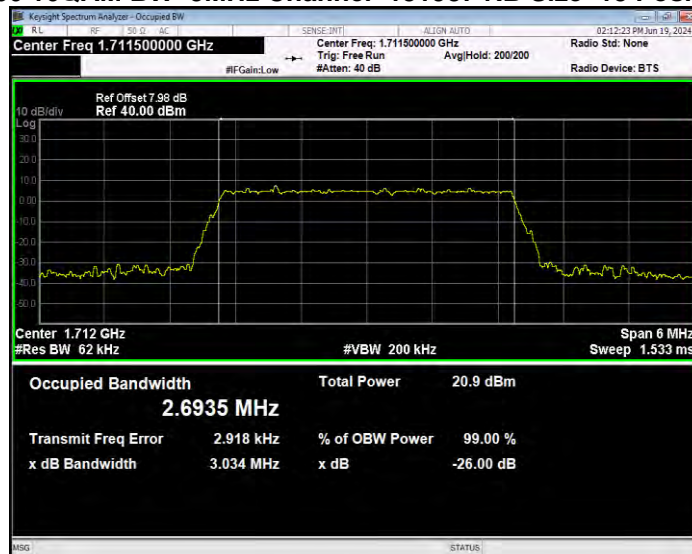

Band66 16QAM BW=3MHz Channel=131987 RB Size=15 Position=#0