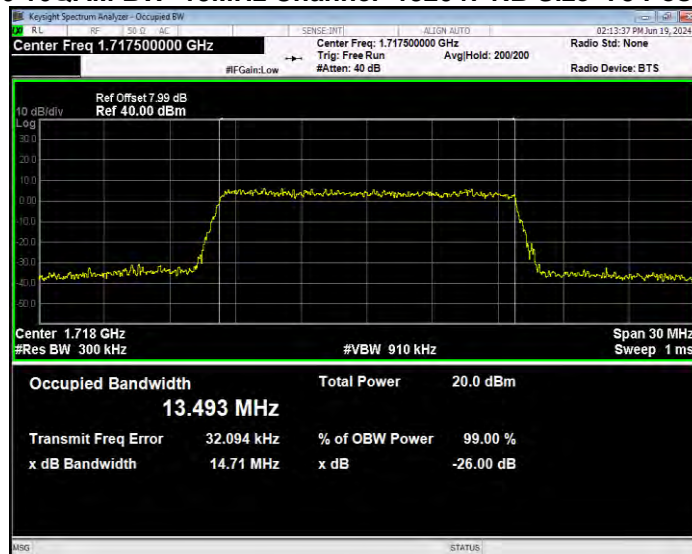

**Band66 16QAM BW=10MHz Channel=132022 RB Size=50 Position=#0**

**Band66 16QAM BW=10MHz Channel=132322 RB Size=50 Position=#0**

**Band66 16QAM BW=10MHz Channel=132622 RB Size=50 Position=#0**

**Band66 16QAM BW=15MHz Channel=132047 RB Size=75 Position=#0**