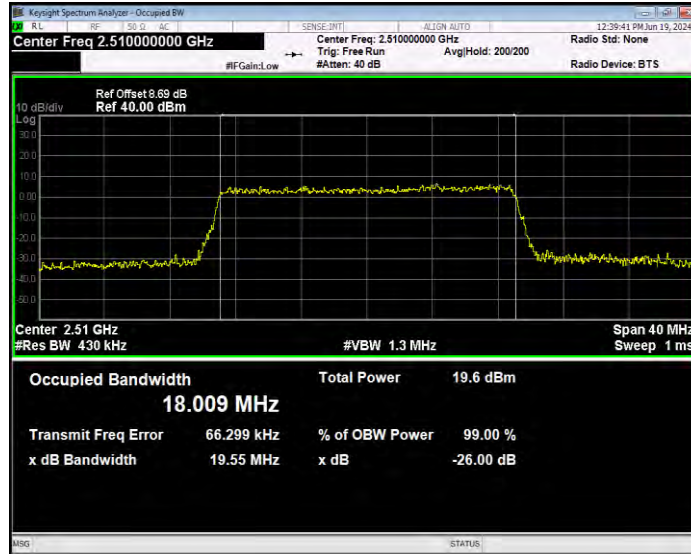

**Band7 16QAM BW=15MHz Channel=20825 RB Size=75 Position=#0**

**Band7 16QAM BW=15MHz Channel=21100 RB Size=75 Position=#0**

**Band7 16QAM BW=15MHz Channel=21375 RB Size=75 Position=#0**

**Band7 16QAM BW=20MHz Channel=20850 RB Size=100 Position=#0**