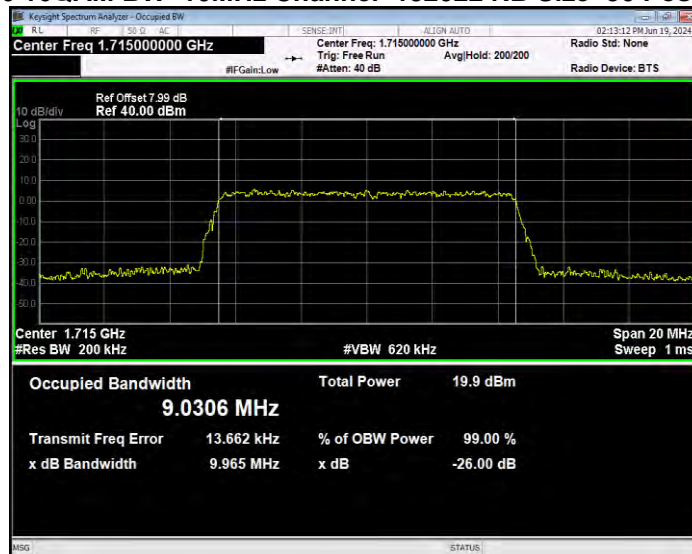

Band66 16QAM BW=10MHz Channel=132022 RB Size=50 Position=#0