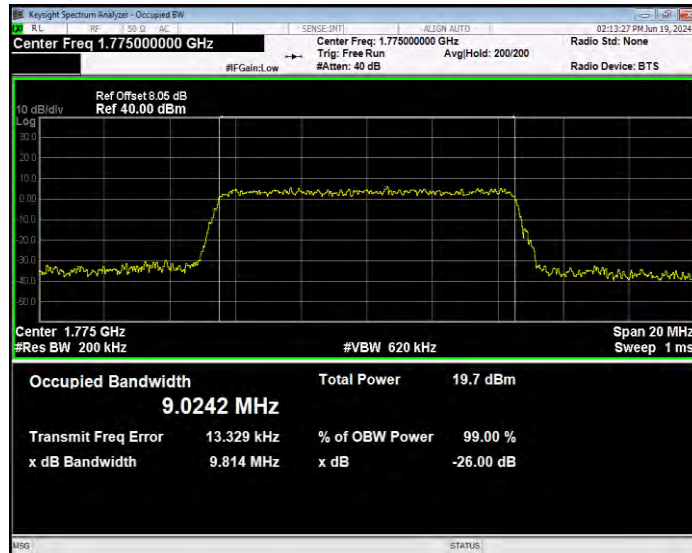

Band66 16QAM BW=10MHz Channel=132622 RB Size=50 Position=#0