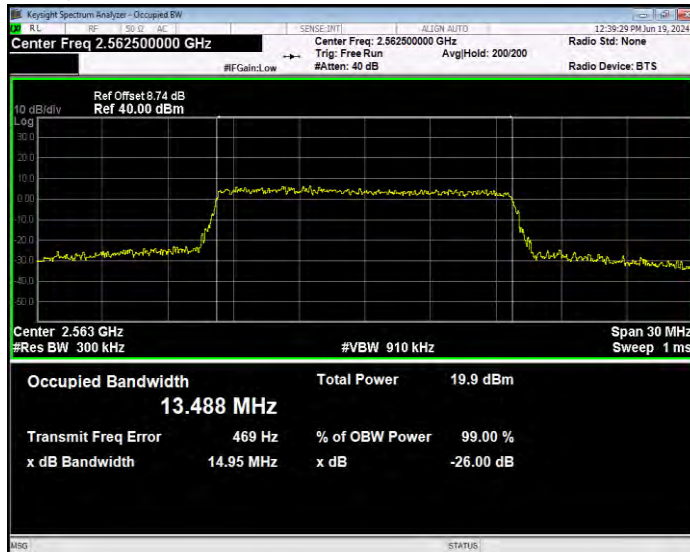

**Band7 16QAM BW=15MHz Channel=20825 RB Size=75 Position=#0**

**Band7 16QAM BW=15MHz Channel=21100 RB Size=75 Position=#0**

**Band7 16QAM BW=15MHz Channel=21375 RB Size=75 Position=#0**

**Band7 16QAM BW=20MHz Channel=20850 RB Size=100 Position=#0**

**Band7 16QAM BW=20MHz Channel=21100 RB Size=100 Position=#0**

**Band7 16QAM BW=20MHz Channel=21350 RB Size=100 Position=#0**

**Band7 16QAM BW=5MHz Channel=20775 RB Size=25 Position=#0**

**Band7 16QAM BW=5MHz Channel=21100 RB Size=25 Position=#0**