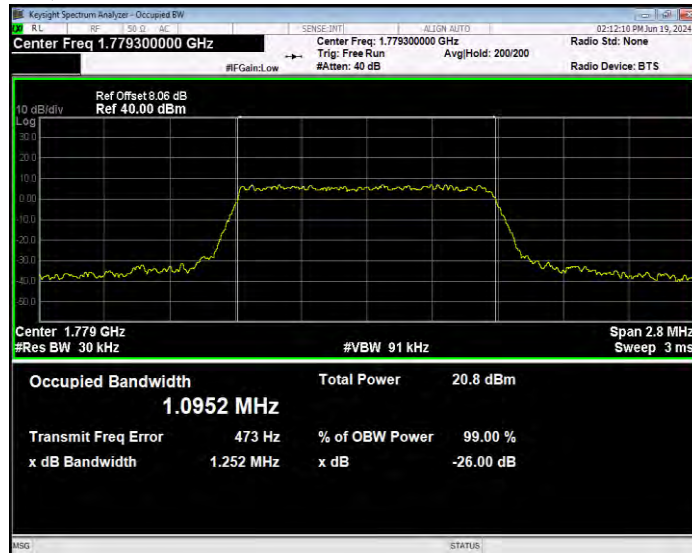

Band66 QPSK BW=1.4MHz Channel=132665 RB Size=6 Position=#0