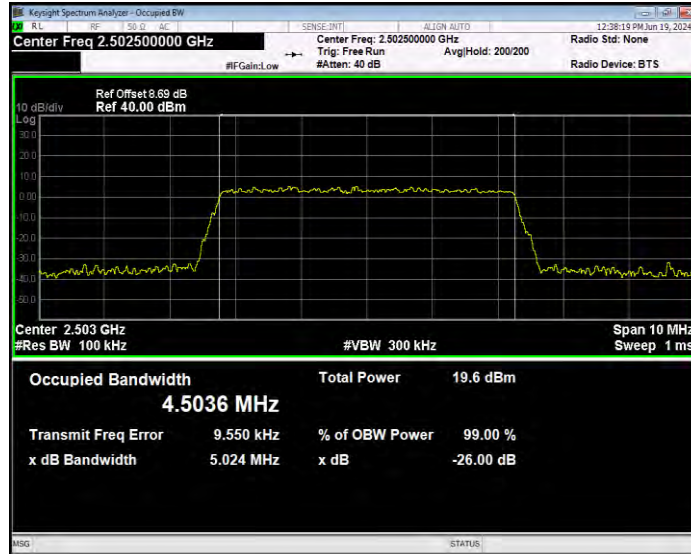

**Band7 16QAM BW=15MHz Channel=20825 RB Size=75 Position=#0**

**Band7 16QAM BW=15MHz Channel=21100 RB Size=75 Position=#0**

**Band7 16QAM BW=15MHz Channel=21375 RB Size=75 Position=#0**

**Band7 16QAM BW=20MHz Channel=20850 RB Size=100 Position=#0**

**Band7 16QAM BW=20MHz Channel=21100 RB Size=100 Position=#0**

**Band7 16QAM BW=20MHz Channel=21350 RB Size=100 Position=#0**

**Band7 16QAM BW=5MHz Channel=20775 RB Size=25 Position=#0**

**Band7 16QAM BW=5MHz Channel=21100 RB Size=25 Position=#0**