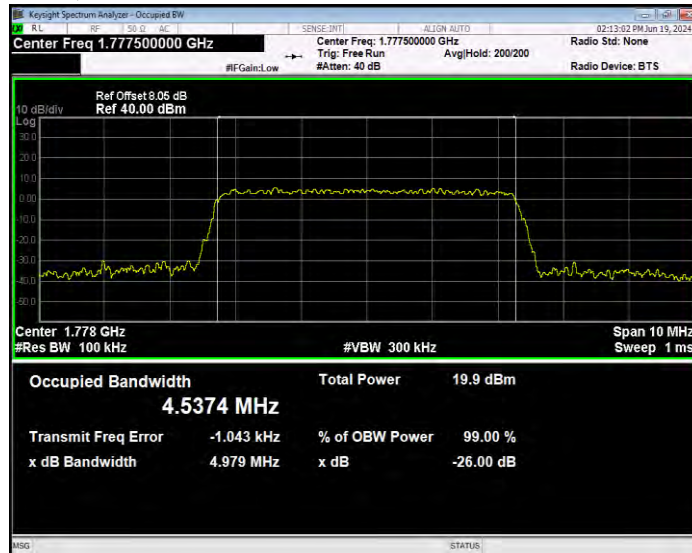

Band66 16QAM BW=5MHz Channel=132647 RB Size=25 Position=#0