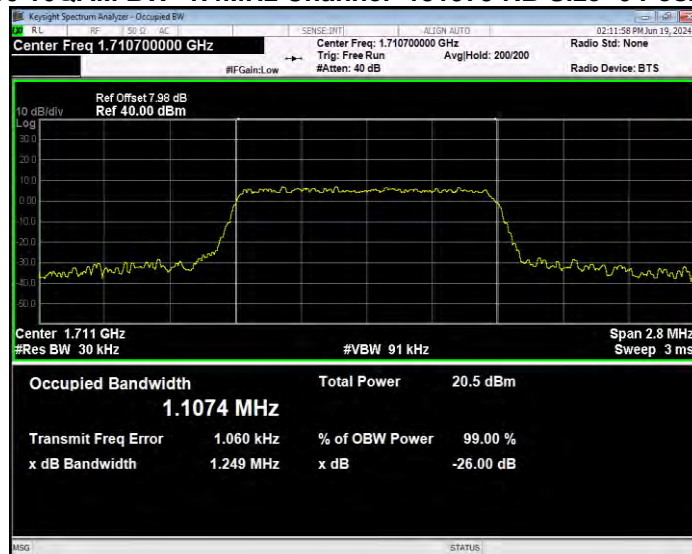

Band66 16QAM BW=1.4MHz Channel=131979 RB Size=6 Position=#0