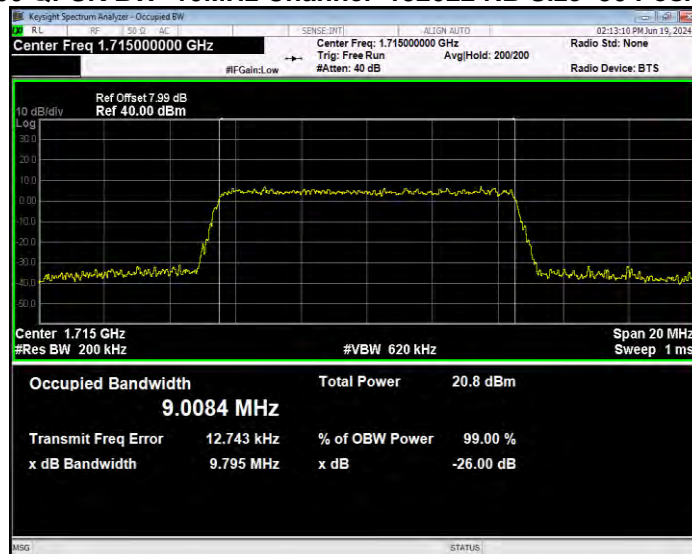

Band66 QPSK BW=10MHz Channel=132022 RB Size=50 Position=#0