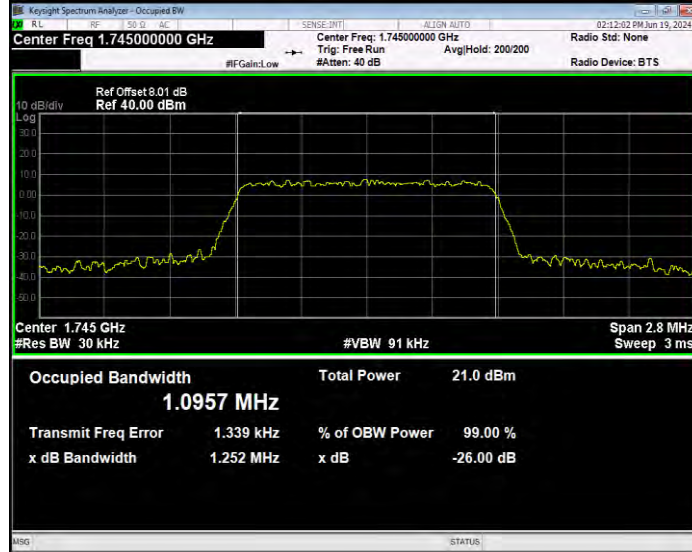

Band66 QPSK BW=1.4MHz Channel=132322 RB Size=6 Position=#0