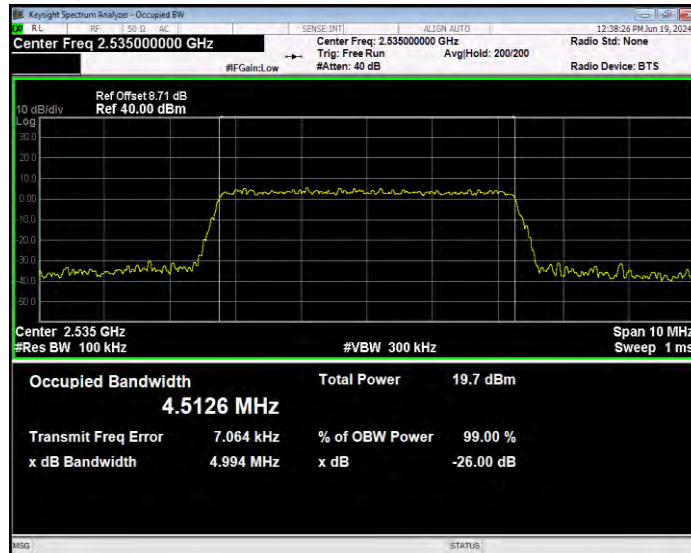

**Band7 16QAM BW=20MHz Channel=21100 RB Size=100 Position=#0**

**Band7 16QAM BW=20MHz Channel=21350 RB Size=100 Position=#0**

**Band7 16QAM BW=5MHz Channel=20775 RB Size=25 Position=#0**

**Band7 16QAM BW=5MHz Channel=21100 RB Size=25 Position=#0**