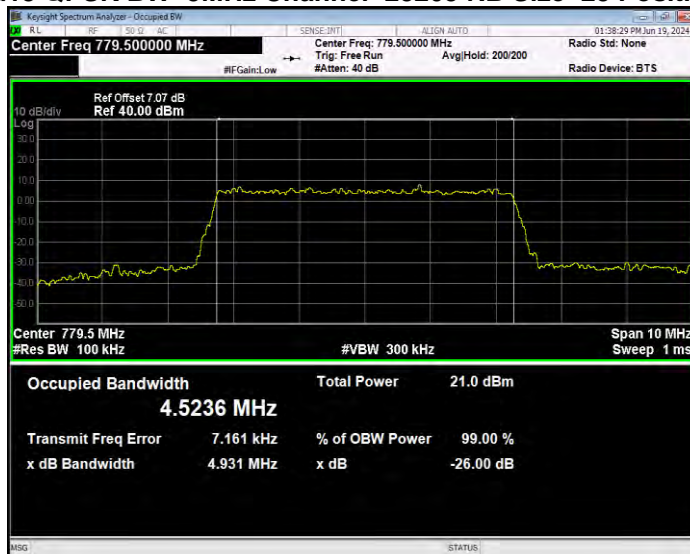

Band13 QPSK BW=5MHz Channel=23205 RB Size=25 Position=#0