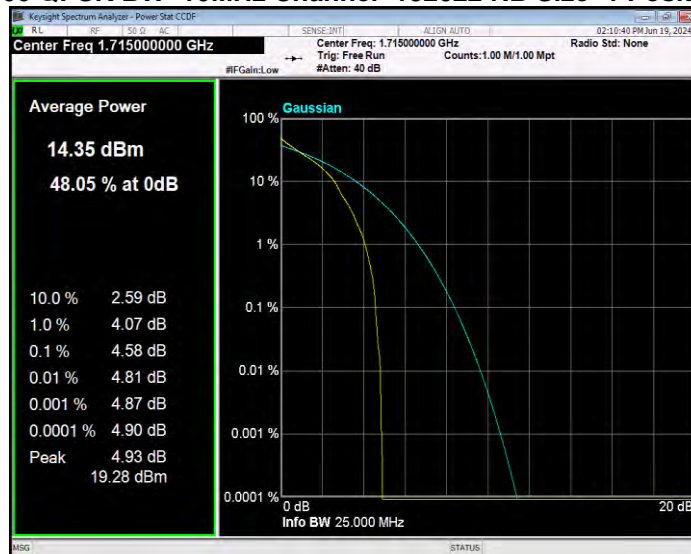

Band66 QPSK BW=10MHz Channel=132022 RB Size=1 Position=#0