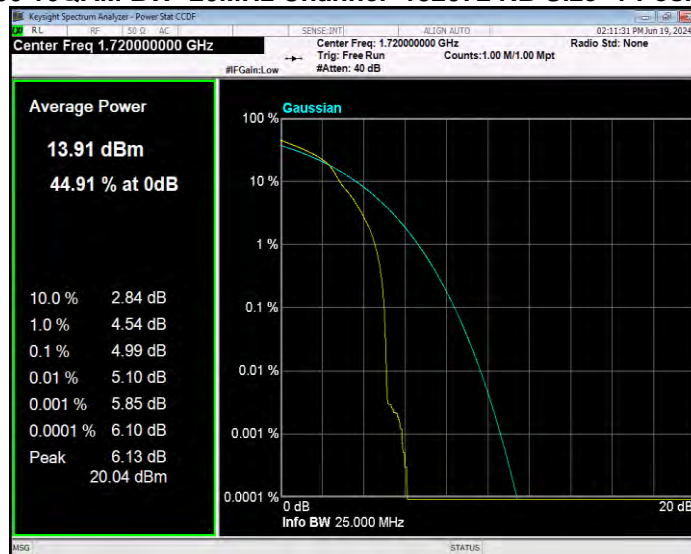

Band66 16QAM BW=20MHz Channel=132072 RB Size=1 Position=#0