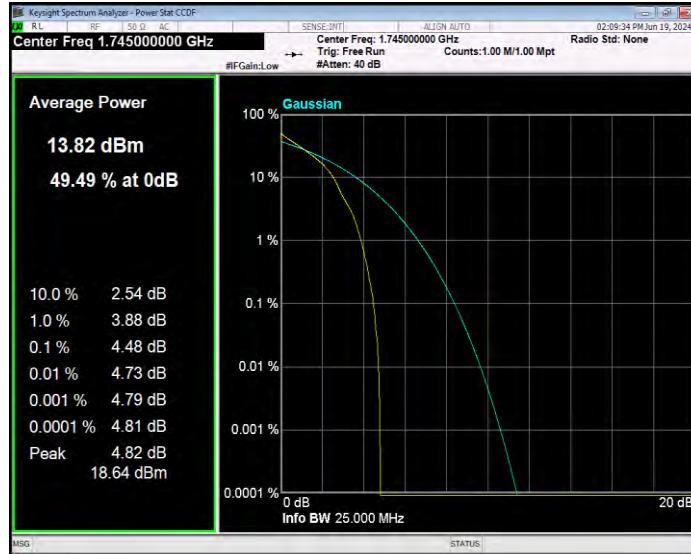

Band66 QPSK BW=1.4MHz Channel=132322 RB Size=1 Position=#0