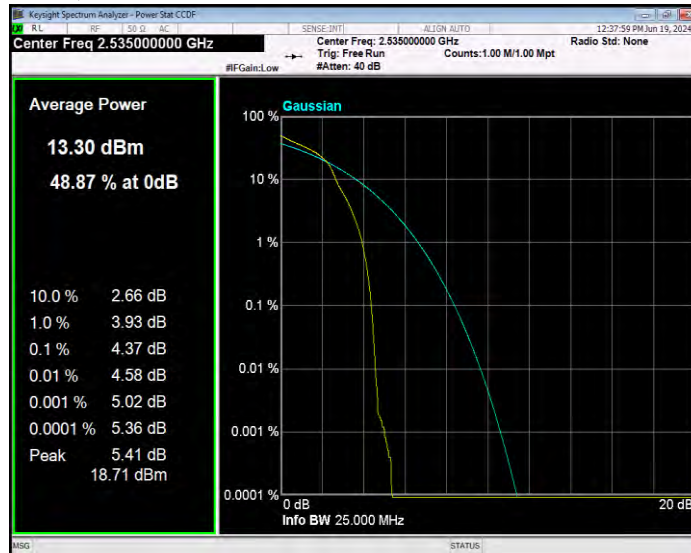

Band7 16QAM BW=15MHz Channel=20825 RB Size=1 Position=#0

Band7 16QAM BW=15MHz Channel=21100 RB Size=1 Position=#0

Band7 16QAM BW=15MHz Channel=21375 RB Size=1 Position=#0

Band7 16QAM BW=20MHz Channel=20850 RB Size=1 Position=#0

Band7 16QAM BW=20MHz Channel=21100 RB Size=1 Position=#0

Band7 16QAM BW=20MHz Channel=21350 RB Size=1 Position=#0

Band7 16QAM BW=5MHz Channel=20775 RB Size=1 Position=#0

Band7 16QAM BW=5MHz Channel=21100 RB Size=1 Position=#0