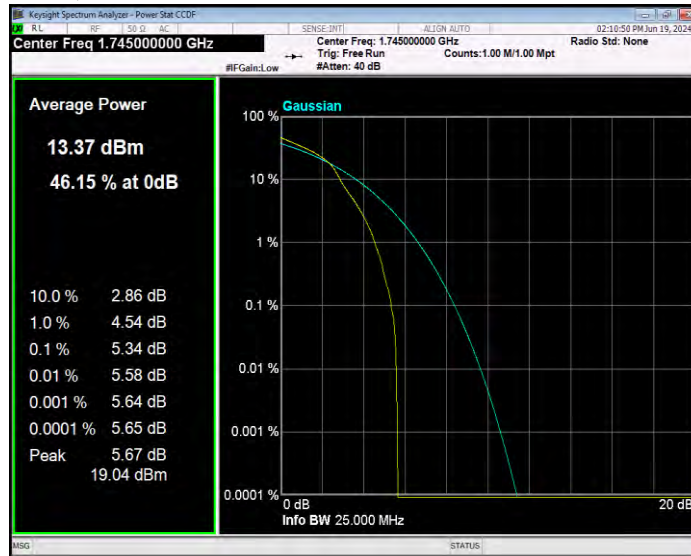

Band66 16QAM BW=10MHz Channel=132322 RB Size=1 Position=#0