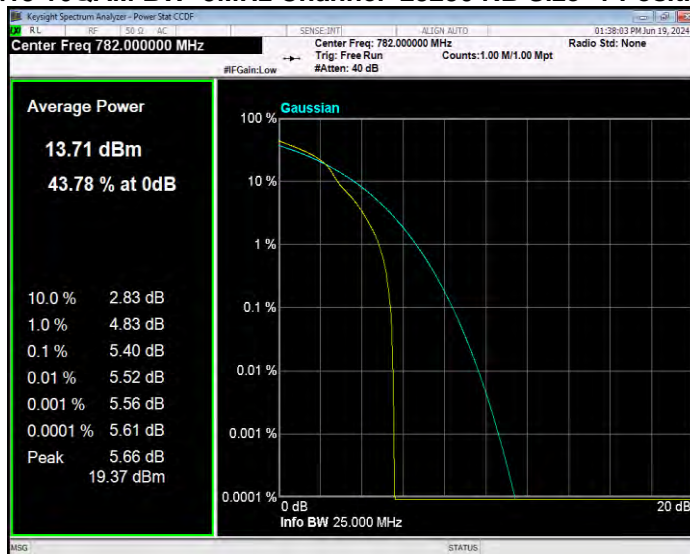

Band7 QPSK BW=5MHz Channel=21425 RB Size=1 Position=#0

Band13 16QAM BW=10MHz Channel=23230 RB Size=1 Position=#0

Band13 16QAM BW=5MHz Channel=23205 RB Size=1 Position=#0

Band13 16QAM BW=5MHz Channel=23230 RB Size=1 Position=#0