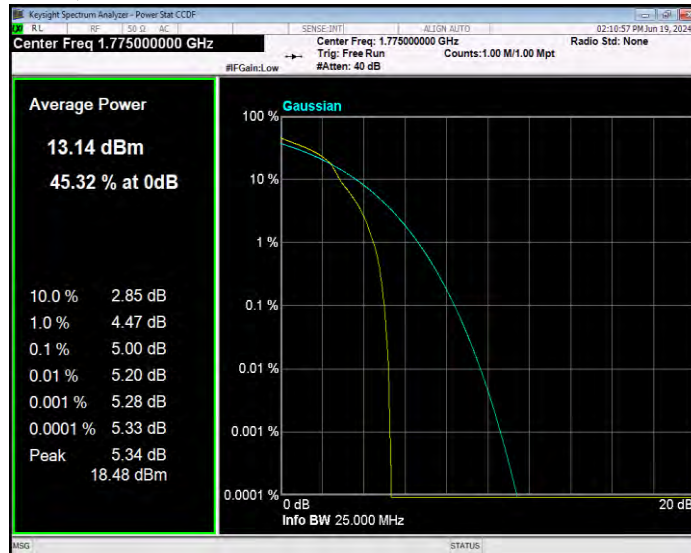

Band66 16QAM BW=10MHz Channel=132622 RB Size=1 Position=#0