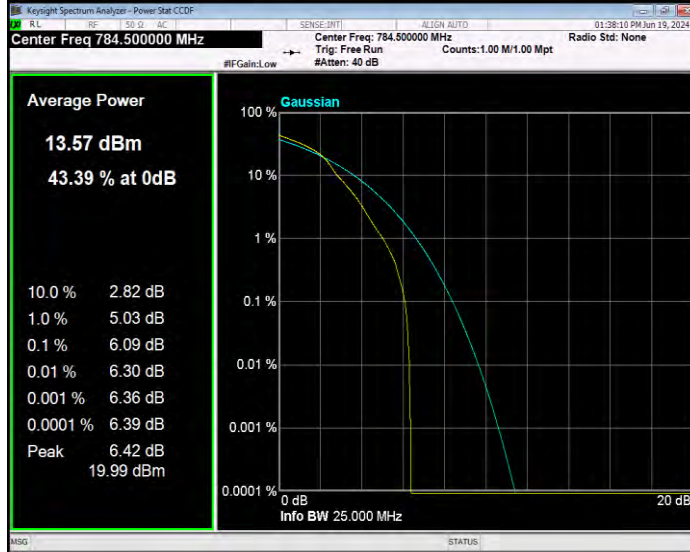

Band13 16QAM BW=5MHz Channel=23255 RB Size=1 Position=#0