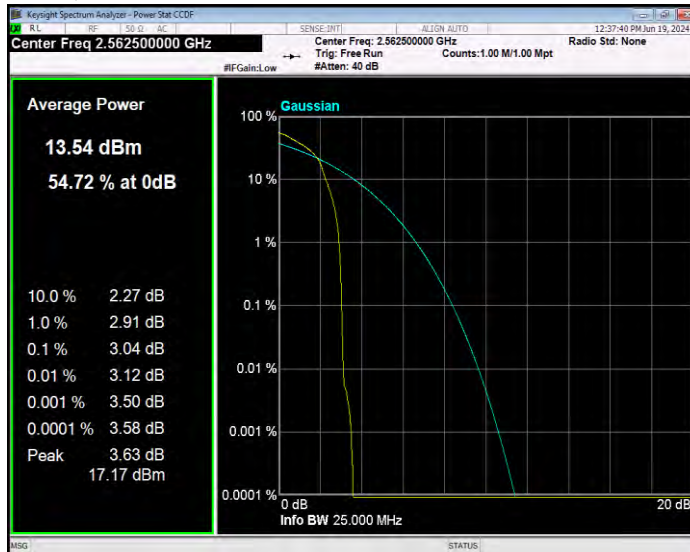

Band7 16QAM BW=15MHz Channel=20825 RB Size=1 Position=#0

Band7 16QAM BW=15MHz Channel=21100 RB Size=1 Position=#0

Band7 16QAM BW=15MHz Channel=21375 RB Size=1 Position=#0

Band7 16QAM BW=20MHz Channel=20850 RB Size=1 Position=#0