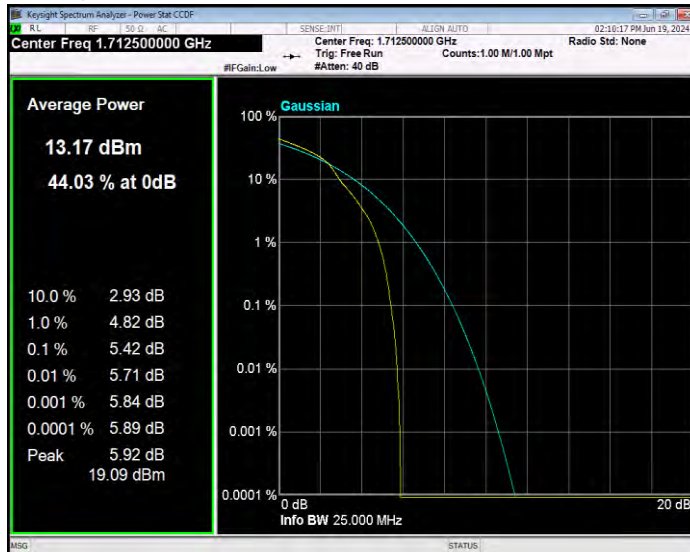

Band66 16QAM BW=5MHz Channel=131997 RB Size=1 Position=#0