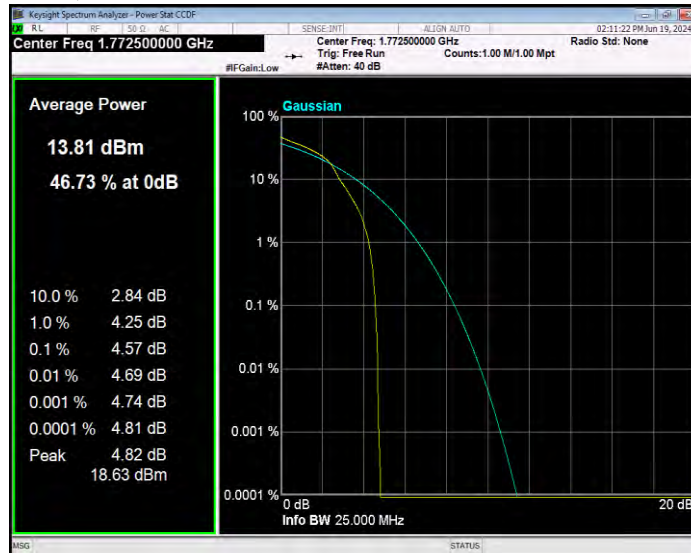

Band66 16QAM BW=15MHz Channel=132597 RB Size=1 Position=#0