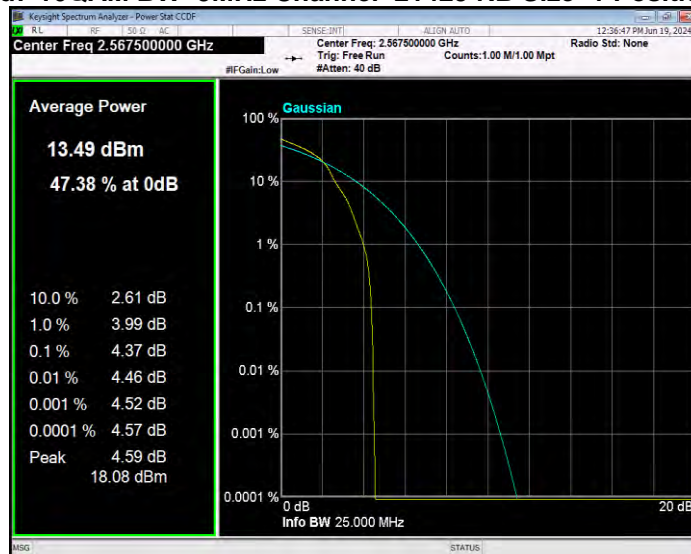

Band7 16QAM BW=5MHz Channel=21425 RB Size=1 Position=#0