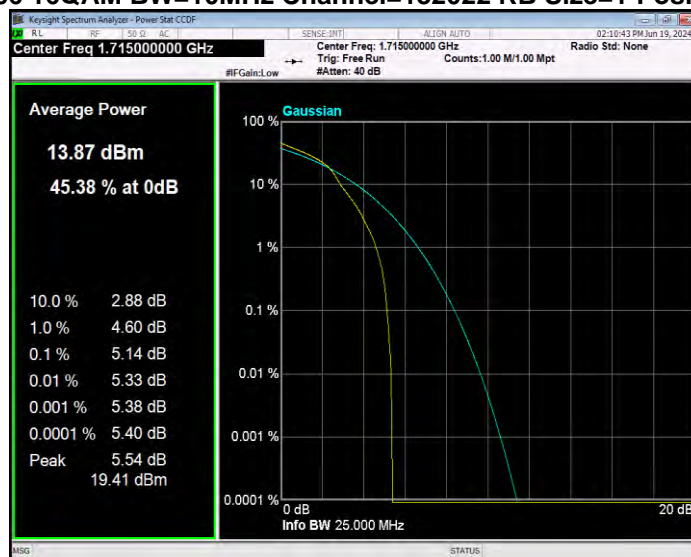

Band66 16QAM BW=10MHz Channel=132022 RB Size=1 Position=#0