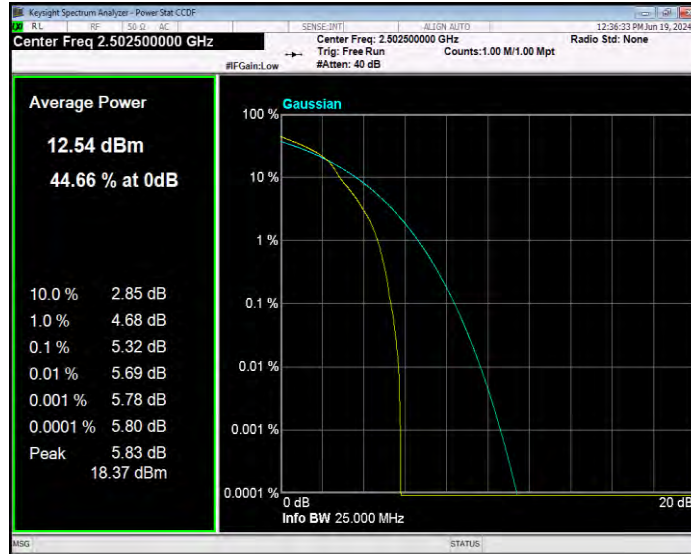

Band7 16QAM BW=5MHz Channel=20775 RB Size=1 Position=#0