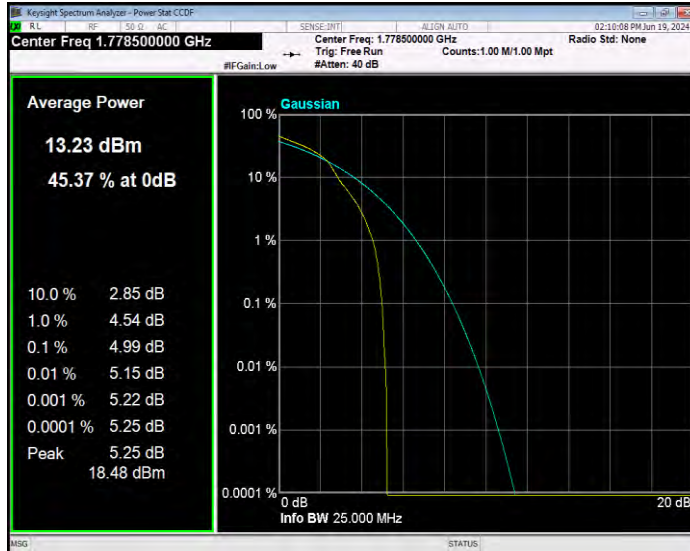

Band66 16QAM BW=20MHz Channel=132572 RB Size=1 Position=#0

Band66 16QAM BW=3MHz Channel=131987 RB Size=1 Position=#0

Band66 16QAM BW=3MHz Channel=132322 RB Size=1 Position=#0

Band66 16QAM BW=3MHz Channel=132657 RB Size=1 Position=#0