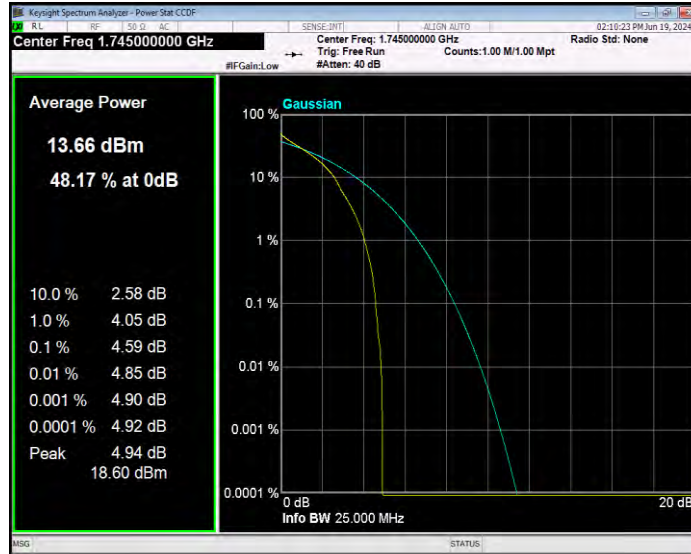

Band66 QPSK BW=3MHz Channel=132322 RB Size=1 Position=#0

Band66 QPSK BW=3MHz Channel=132657 RB Size=1 Position=#0

Band66 QPSK BW=5MHz Channel=131997 RB Size=1 Position=#0

Band66 QPSK BW=5MHz Channel=132322 RB Size=1 Position=#0