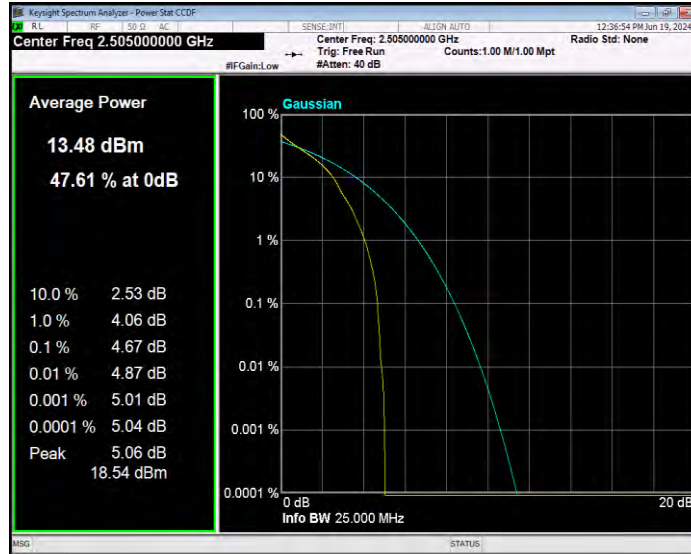

Band7 QPSK BW=10MHz Channel=20800 RB Size=1 Position=#0