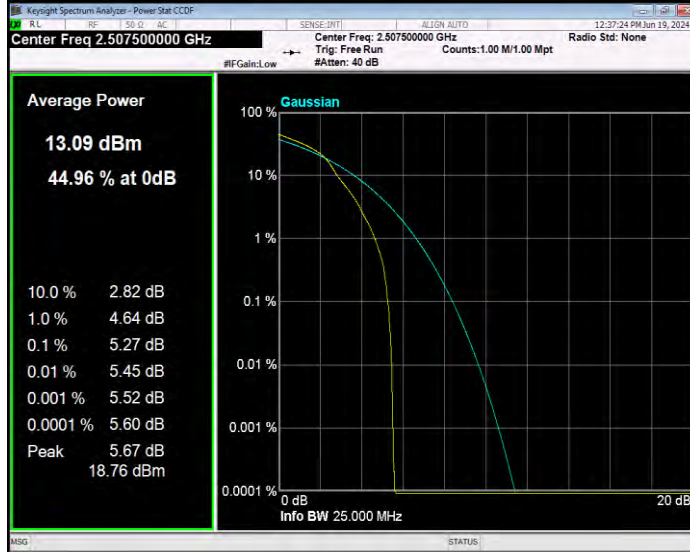

Band7 16QAM BW=15MHz Channel=20825 RB Size=1 Position=#0

Band7 16QAM BW=15MHz Channel=21100 RB Size=1 Position=#0

Band7 16QAM BW=15MHz Channel=21375 RB Size=1 Position=#0

Band7 16QAM BW=20MHz Channel=20850 RB Size=1 Position=#0