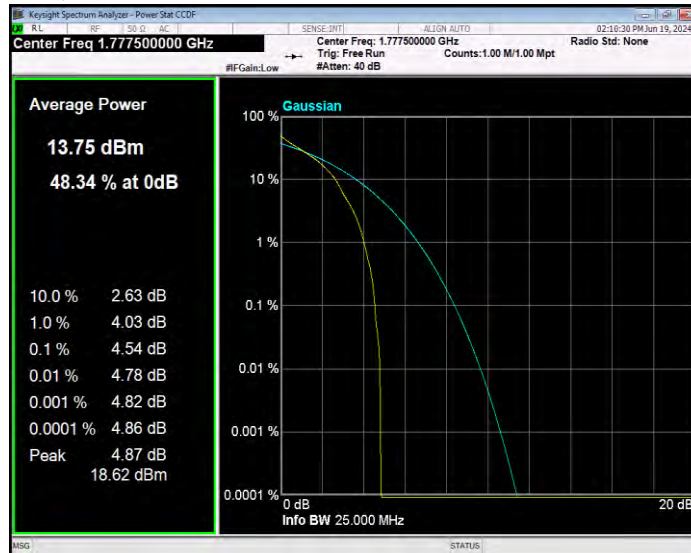

Band66 QPSK BW=5MHz Channel=132647 RB Size=1 Position=#0