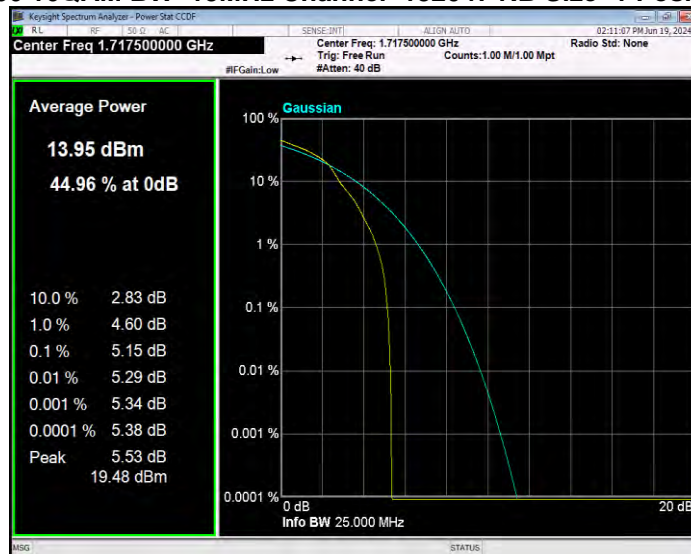

Band66 16QAM BW=10MHz Channel=132022 RB Size=1 Position=#0

Band66 16QAM BW=10MHz Channel=132322 RB Size=1 Position=#0

Band66 16QAM BW=10MHz Channel=132622 RB Size=1 Position=#0

Band66 16QAM BW=15MHz Channel=132047 RB Size=1 Position=#0