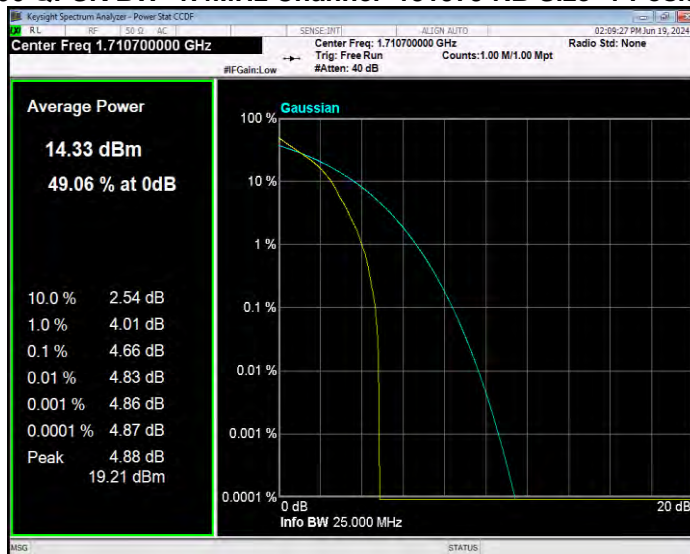

Band66 16QAM BW=5MHz Channel=131997 RB Size=1 Position=#0

Band66 16QAM BW=5MHz Channel=132322 RB Size=1 Position=#0

Band66 16QAM BW=5MHz Channel=132647 RB Size=1 Position=#0

Band66 QPSK BW=1.4MHz Channel=131979 RB Size=1 Position=#0