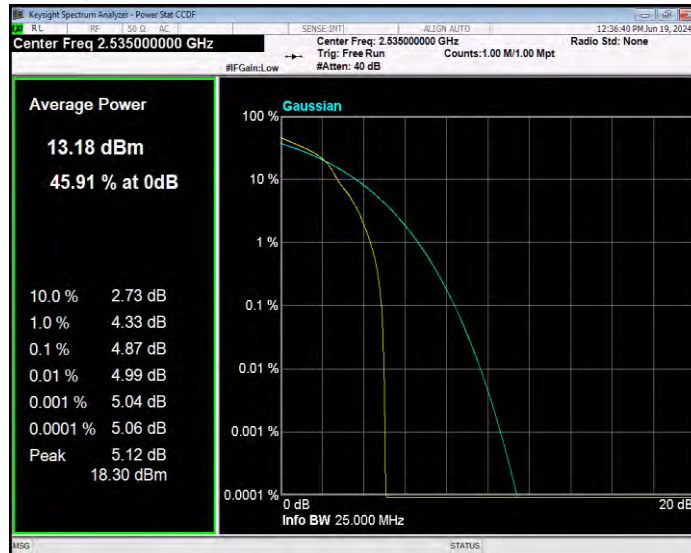

Band7 16QAM BW=20MHz Channel=21100 RB Size=1 Position=#0

Band7 16QAM BW=20MHz Channel=21350 RB Size=1 Position=#0

Band7 16QAM BW=5MHz Channel=20775 RB Size=1 Position=#0

Band7 16QAM BW=5MHz Channel=21100 RB Size=1 Position=#0