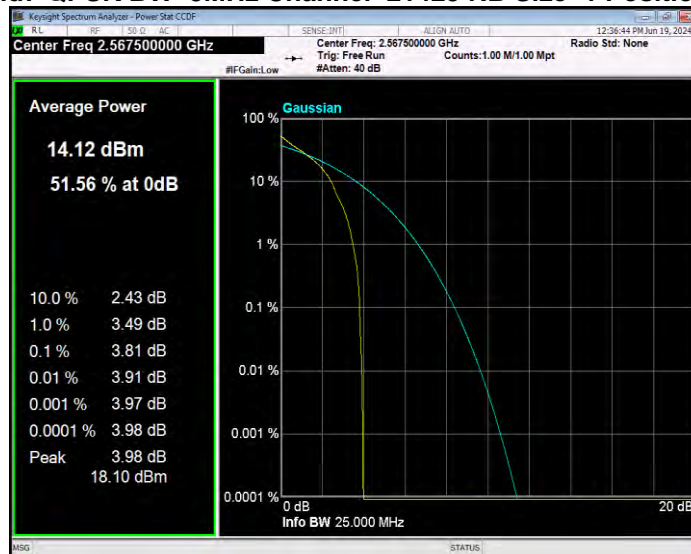

Band7 QPSK BW=5MHz Channel=21425 RB Size=1 Position=#0