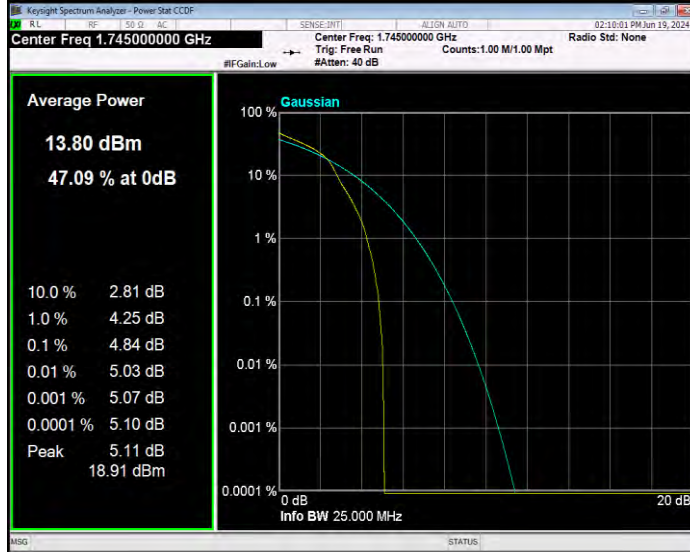

Band66 16QAM BW=3MHz Channel=132322 RB Size=1 Position=#0