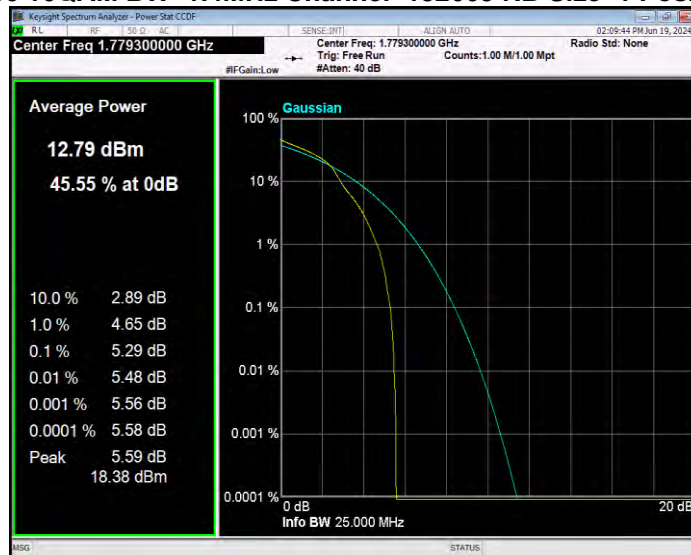

Band13 QPSK BW=5MHz Channel=23255 RB Size=1 Position=#0

Band66 16QAM BW=1.4MHz Channel=131979 RB Size=1 Position=#0

Band66 16QAM BW=1.4MHz Channel=132322 RB Size=1 Position=#0

Band66 16QAM BW=1.4MHz Channel=132665 RB Size=1 Position=#0