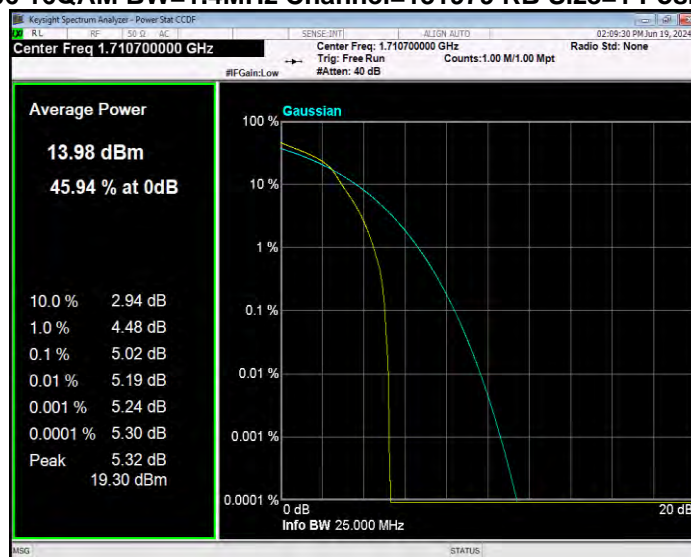

Band66 16QAM BW=1.4MHz Channel=131979 RB Size=1 Position=#0