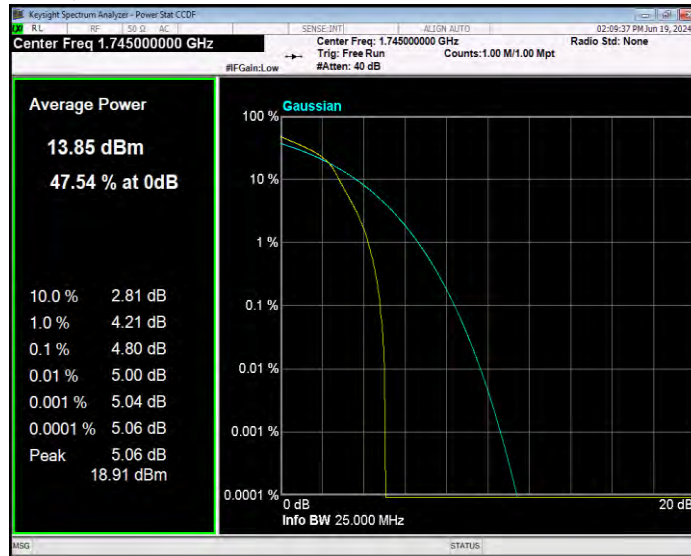

Band66 16QAM BW=1.4MHz Channel=132322 RB Size=1 Position=#0