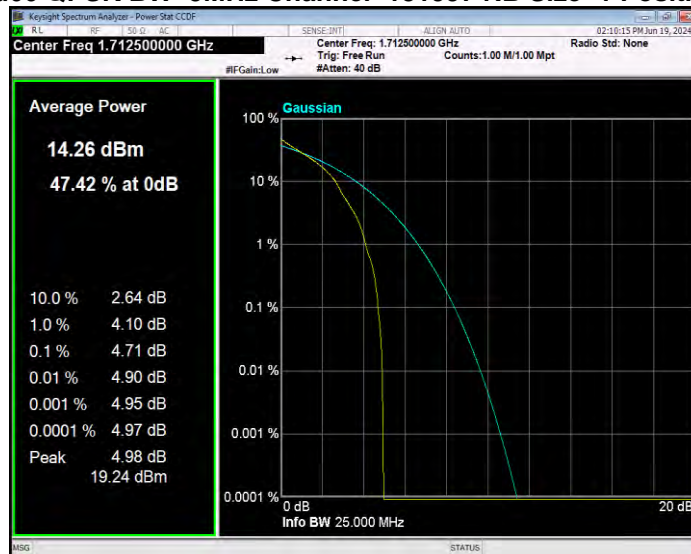

Band66 QPSK BW=5MHz Channel=131997 RB Size=1 Position=#0