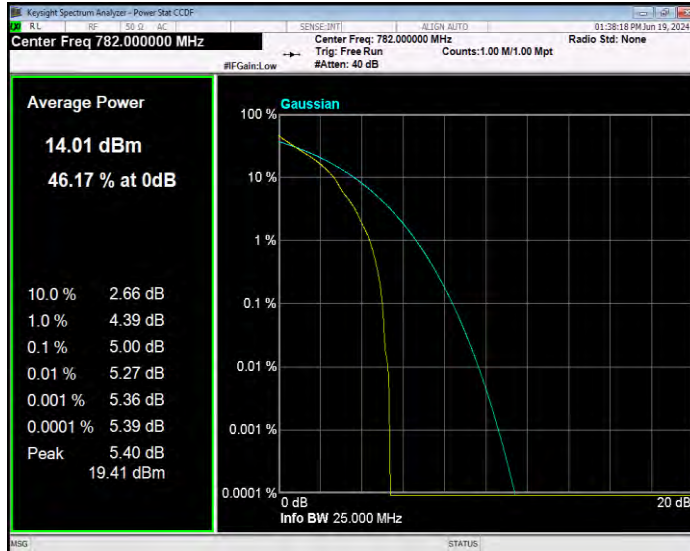

Band13 QPSK BW=10MHz Channel=23230 RB Size=1 Position=#0