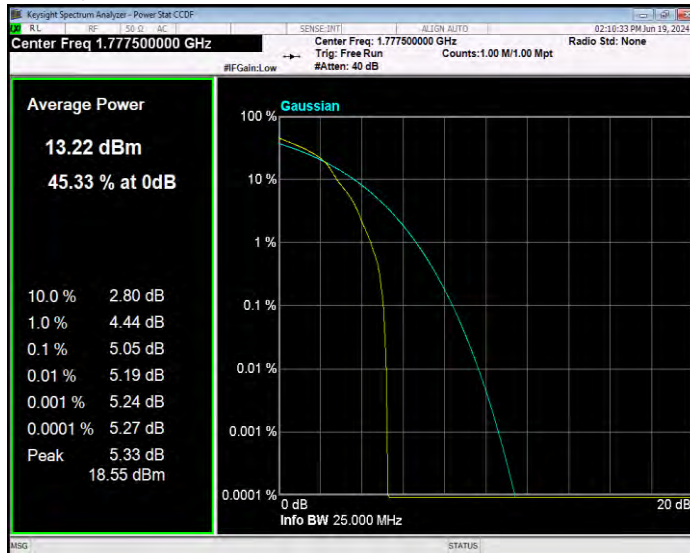

Band66 16QAM BW=5MHz Channel=132647 RB Size=1 Position=#0