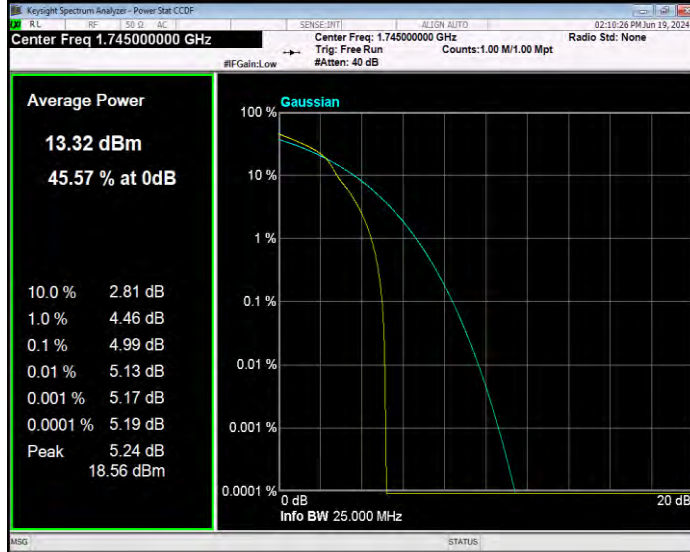

Band66 16QAM BW=5MHz Channel=132322 RB Size=1 Position=#0