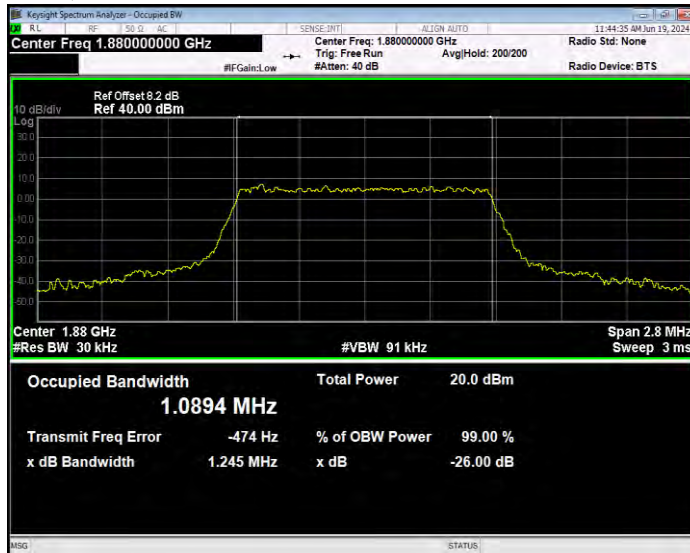

Band2 16QAM BW=1.4MHz Channel=18900 RB Size=6 Position=#0