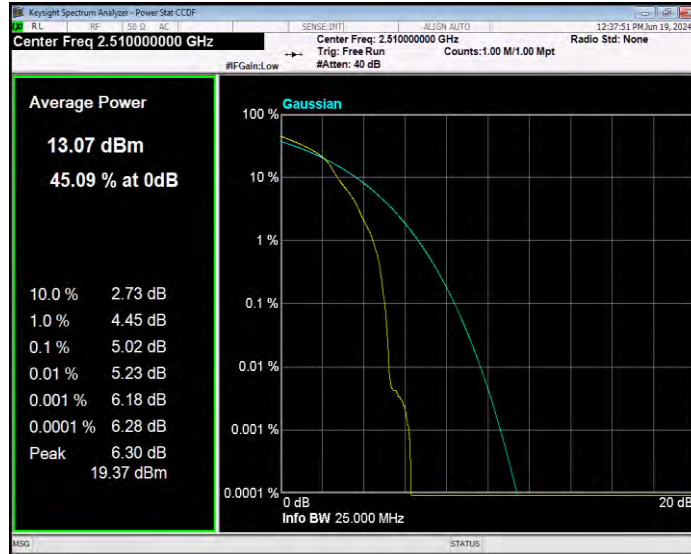

Band7 16QAM BW=15MHz Channel=20825 RB Size=1 Position=#0

Band7 16QAM BW=15MHz Channel=21100 RB Size=1 Position=#0

Band7 16QAM BW=15MHz Channel=21375 RB Size=1 Position=#0

Band7 16QAM BW=20MHz Channel=20850 RB Size=1 Position=#0

Band7 16QAM BW=20MHz Channel=21100 RB Size=1 Position=#0

Band7 16QAM BW=20MHz Channel=21350 RB Size=1 Position=#0

Band7 16QAM BW=5MHz Channel=20775 RB Size=1 Position=#0

Band7 16QAM BW=5MHz Channel=21100 RB Size=1 Position=#0