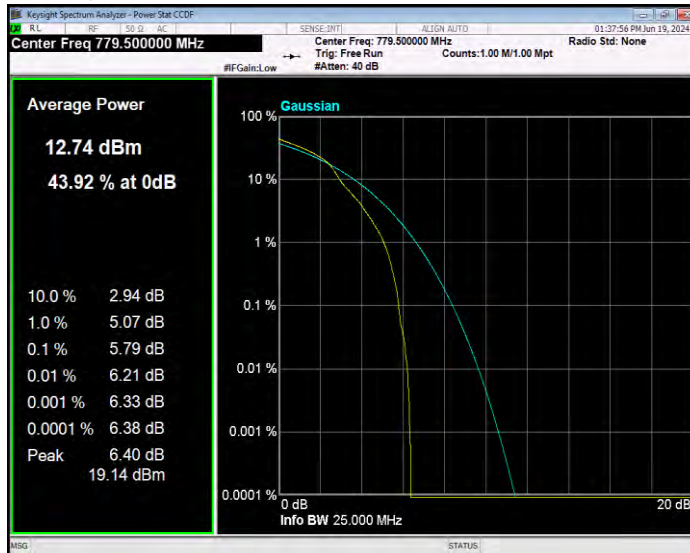

Band13 16QAM BW=5MHz Channel=23205 RB Size=1 Position=#0