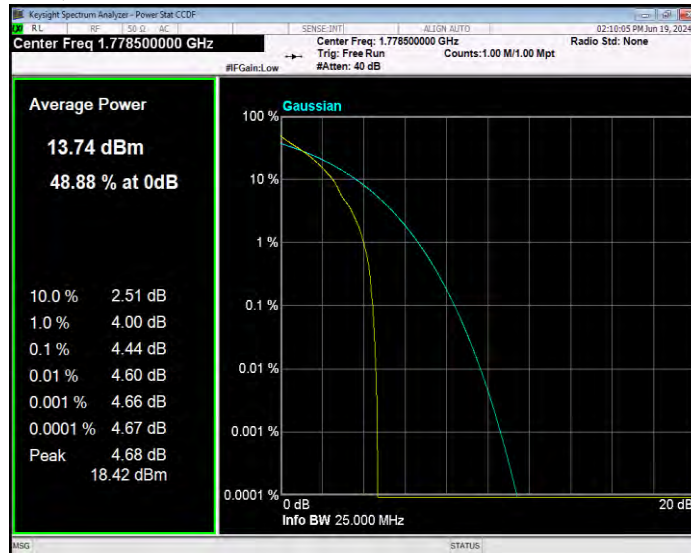

Band66 QPSK BW=3MHz Channel=132657 RB Size=1 Position=#0