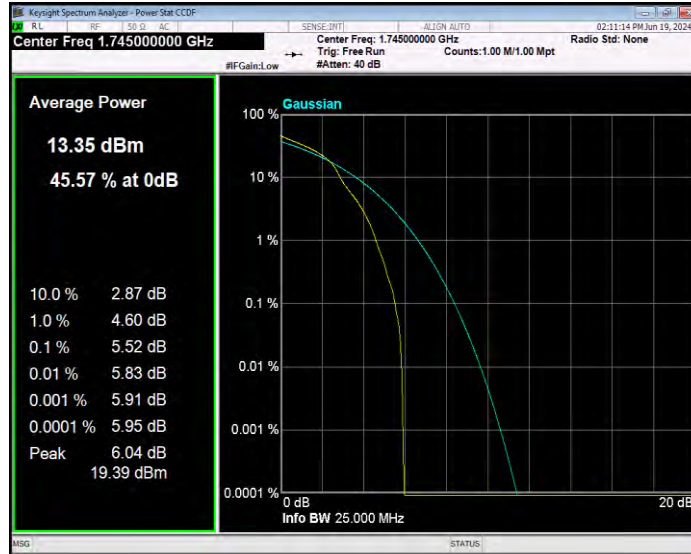

Band66 16QAM BW=15MHz Channel=132322 RB Size=1 Position=#0