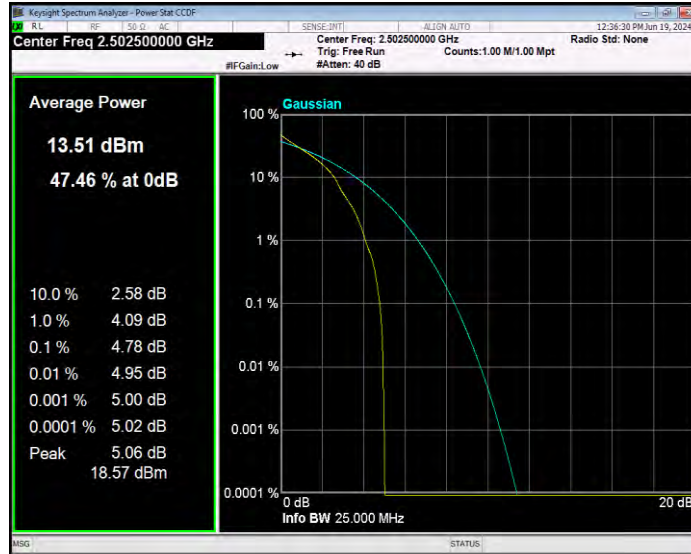

Band7 QPSK BW=5MHz Channel=20775 RB Size=1 Position=#0