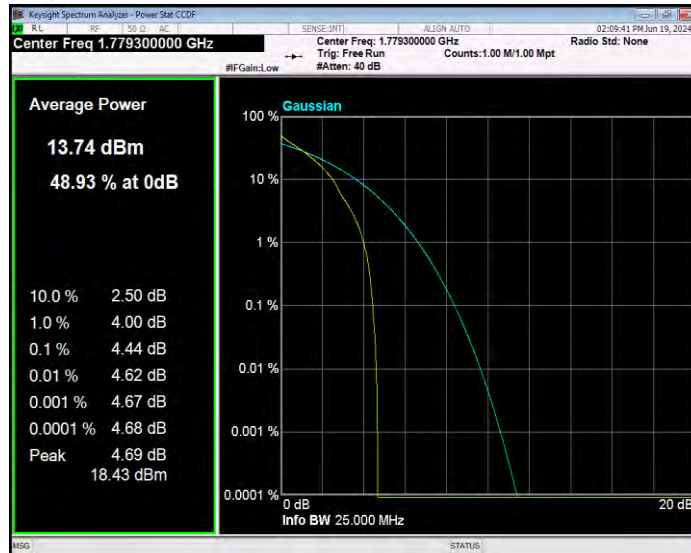

Band66 QPSK BW=1.4MHz Channel=132665 RB Size=1 Position=#0