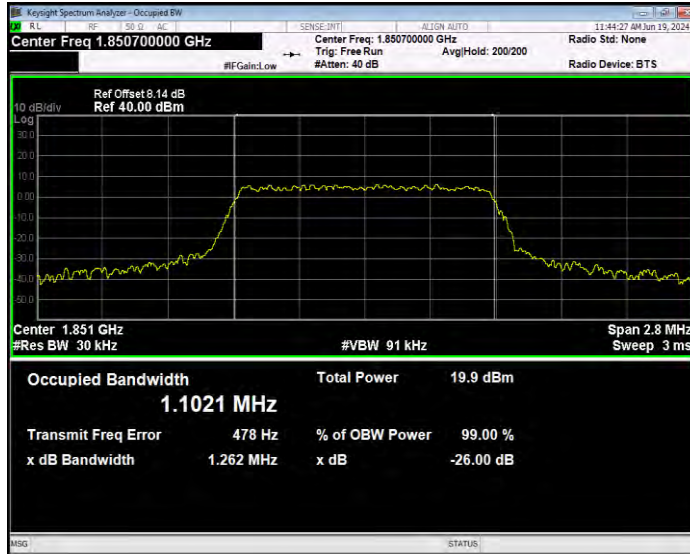

Band2 16QAM BW=1.4MHz Channel=18607 RB Size=6 Position=#0