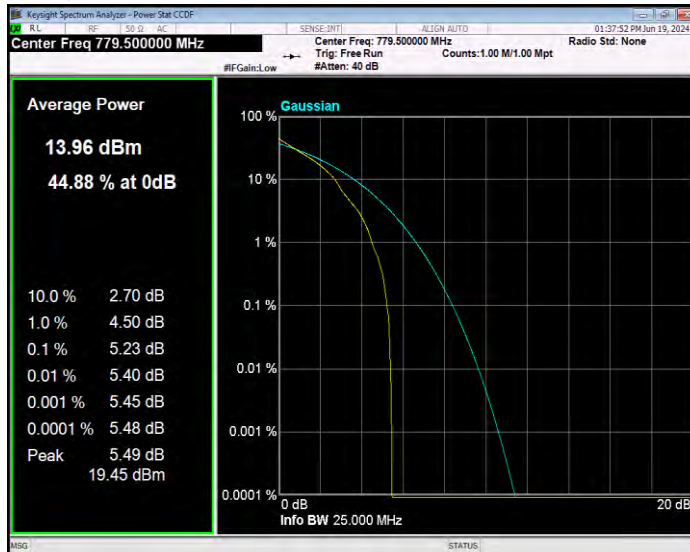

Band13 QPSK BW=5MHz Channel=23205 RB Size=1 Position=#0