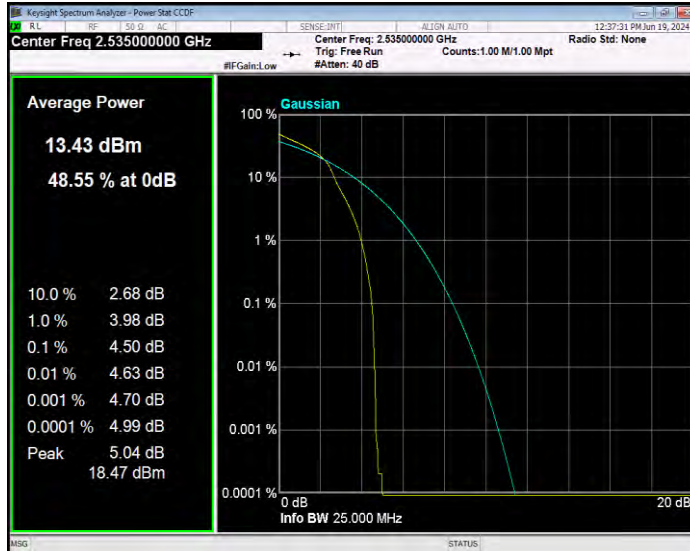

Band7 16QAM BW=15MHz Channel=20825 RB Size=1 Position=#0

Band7 16QAM BW=15MHz Channel=21100 RB Size=1 Position=#0

Band7 16QAM BW=15MHz Channel=21375 RB Size=1 Position=#0

Band7 16QAM BW=20MHz Channel=20850 RB Size=1 Position=#0