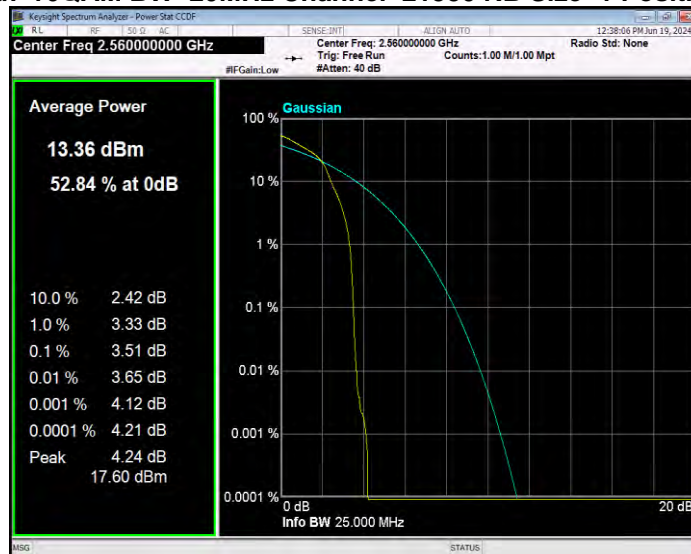

Band7 16QAM BW=20MHz Channel=21350 RB Size=1 Position=#0