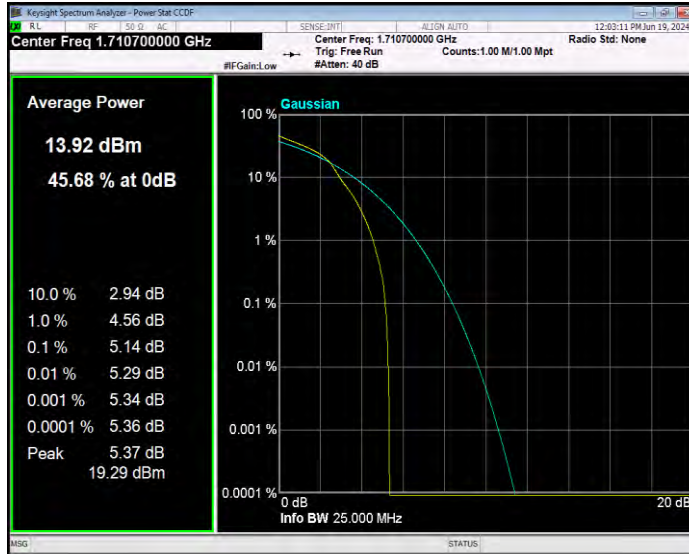

Band4 16QAM BW=1.4MHz Channel=19957 RB Size=1 Position=#0