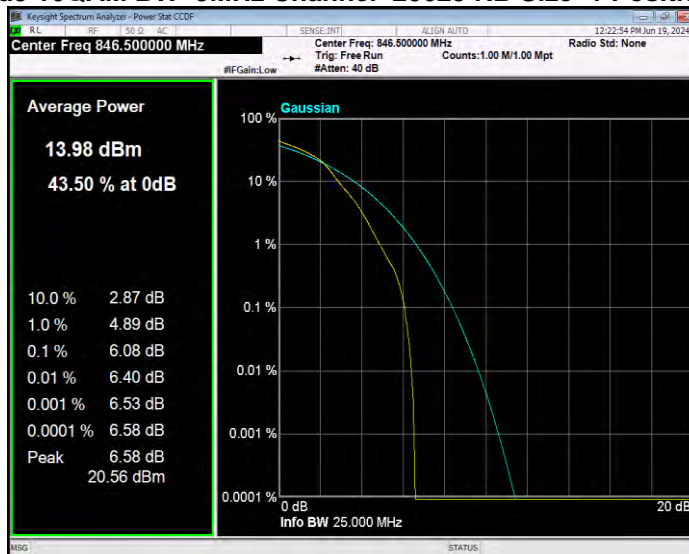

Band5 16QAM BW=3MHz Channel=20635 RB Size=1 Position=#0

Band5 16QAM BW=5MHz Channel=20425 RB Size=1 Position=#0

Band5 16QAM BW=5MHz Channel=20525 RB Size=1 Position=#0

Band5 16QAM BW=5MHz Channel=20625 RB Size=1 Position=#0