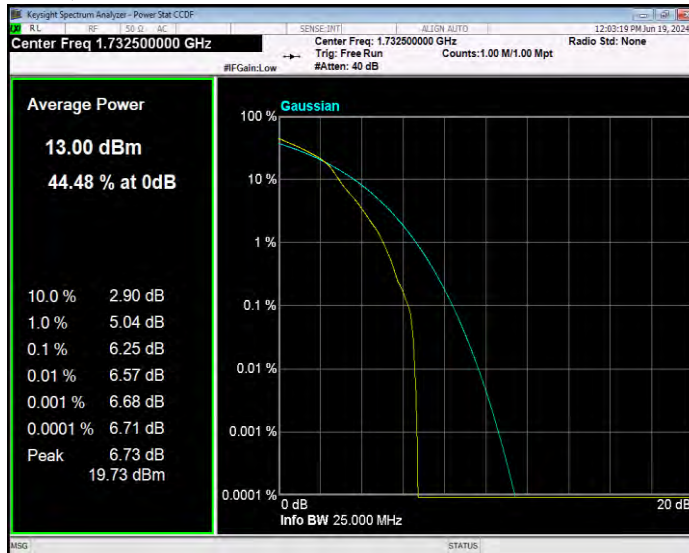

Band4 16QAM BW=1.4MHz Channel=20175 RB Size=1 Position=#0