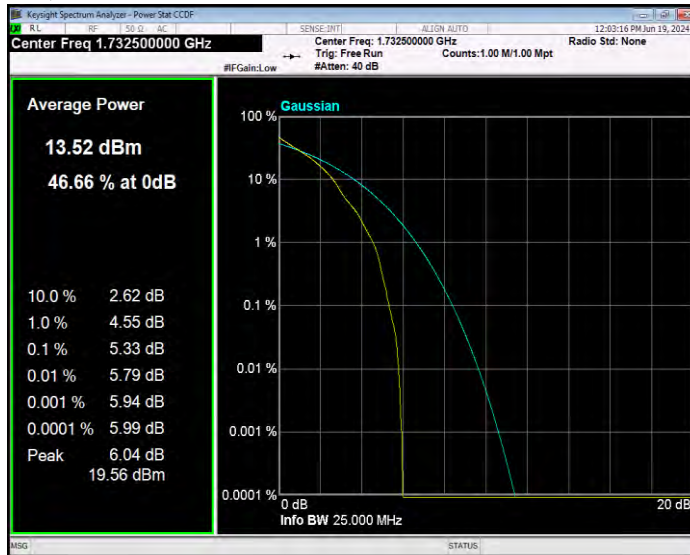

Band4 16QAM BW=5MHz Channel=20175 RB Size=1 Position=#0

Band4 16QAM BW=5MHz Channel=20375 RB Size=1 Position=#0

Band4 QPSK BW=1.4MHz Channel=19957 RB Size=1 Position=#0

Band4 QPSK BW=1.4MHz Channel=20175 RB Size=1 Position=#0