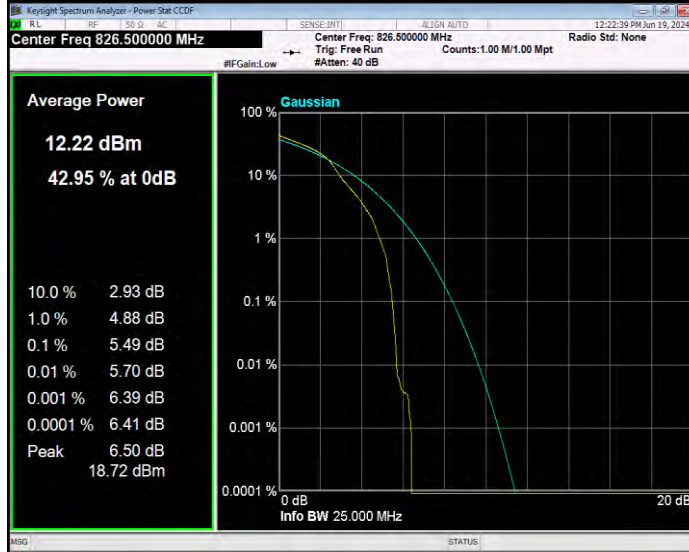

Band5 16QAM BW=5MHz Channel=20425 RB Size=1 Position=#0