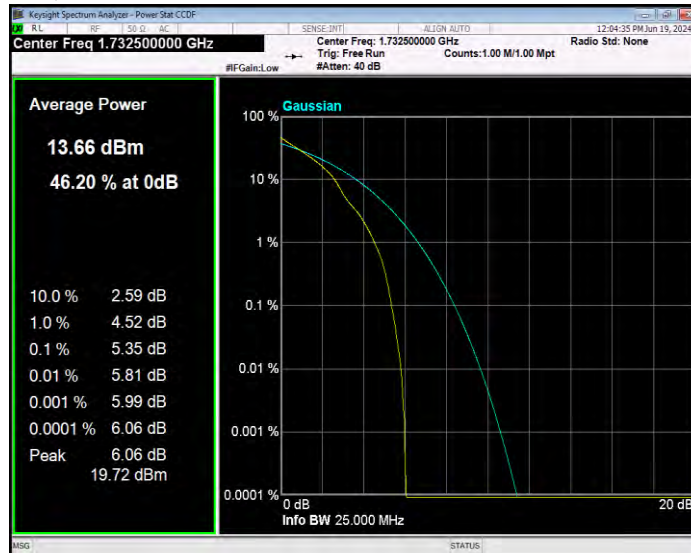

Band4 QPSK BW=10MHz Channel=20175 RB Size=1 Position=#0