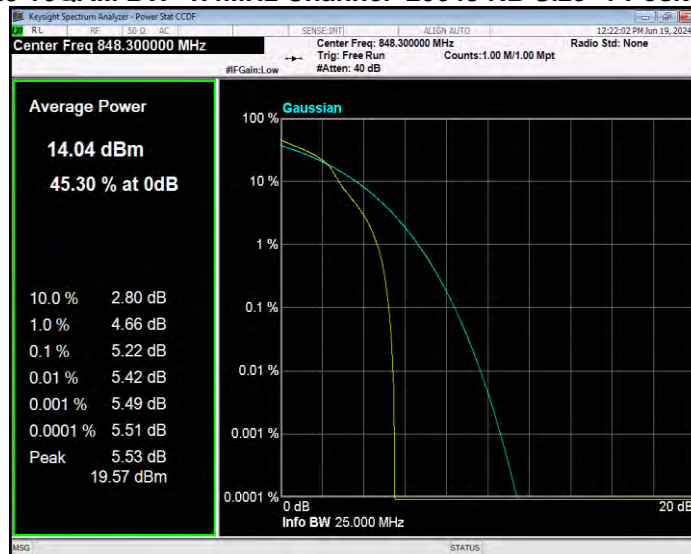

Band5 16QAM BW=1.4MHz Channel=20643 RB Size=1 Position=#0