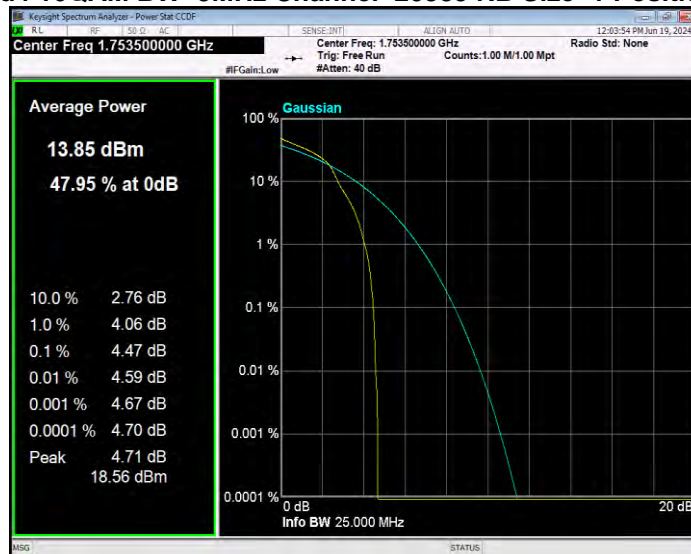

Band4 16QAM BW=3MHz Channel=20385 RB Size=1 Position=#0