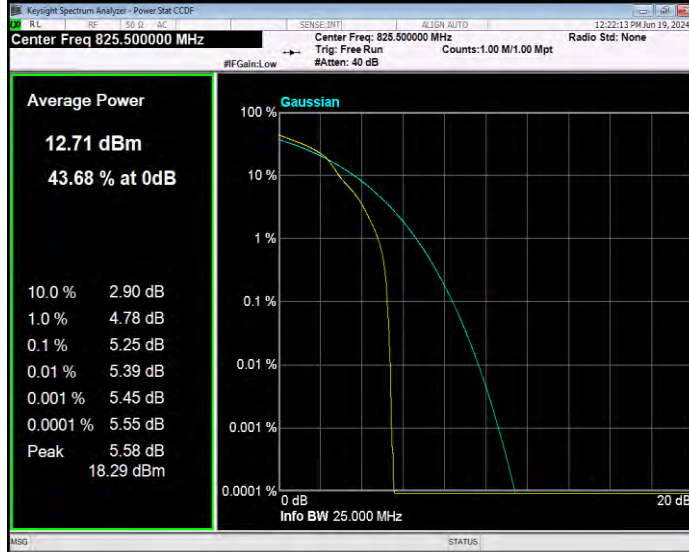

Band5 16QAM BW=3MHz Channel=20415 RB Size=1 Position=#0