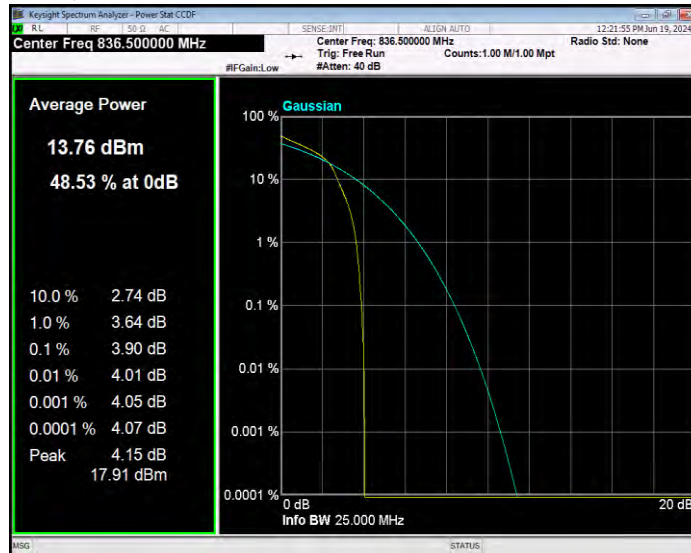

Band5 16QAM BW=1.4MHz Channel=20525 RB Size=1 Position=#0