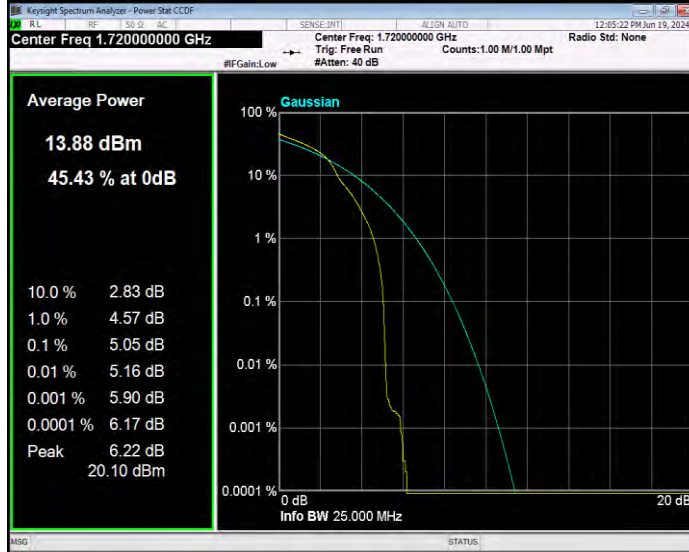

Band4 16QAM BW=20MHz Channel=20050 RB Size=1 Position=#0