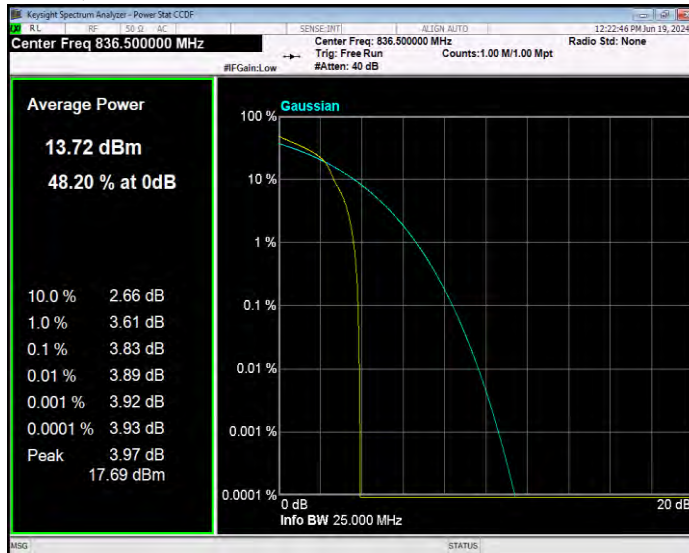

Band5 16QAM BW=5MHz Channel=20525 RB Size=1 Position=#0