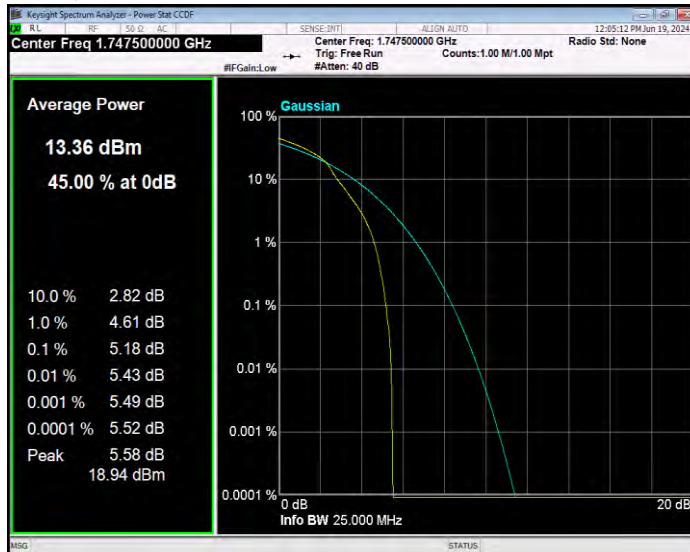

Band4 16QAM BW=15MHz Channel=20325 RB Size=1 Position=#0