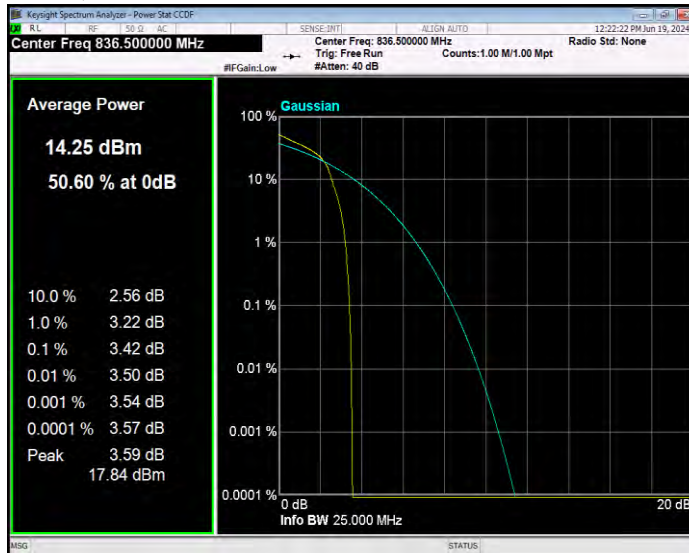

Band5 16QAM BW=10MHz Channel=20525 RB Size=1 Position=#0

Band5 16QAM BW=10MHz Channel=20600 RB Size=1 Position=#0

Band5 16QAM BW=3MHz Channel=20415 RB Size=1 Position=#0

Band5 16QAM BW=3MHz Channel=20525 RB Size=1 Position=#0