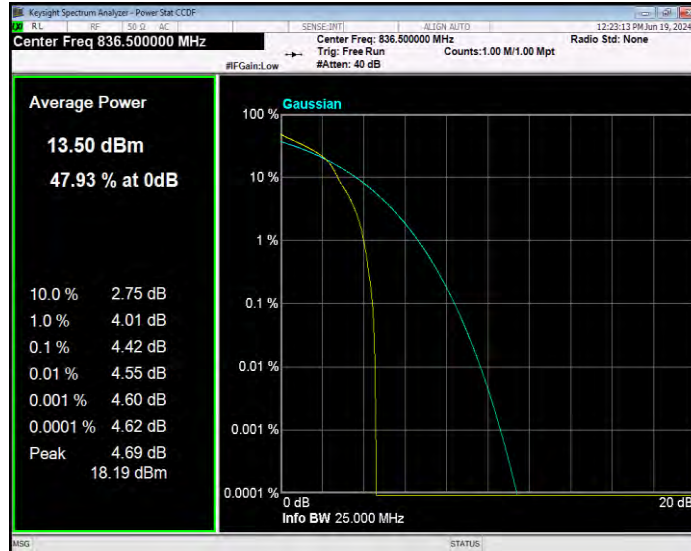

Band5 16QAM BW=10MHz Channel=20525 RB Size=1 Position=#0