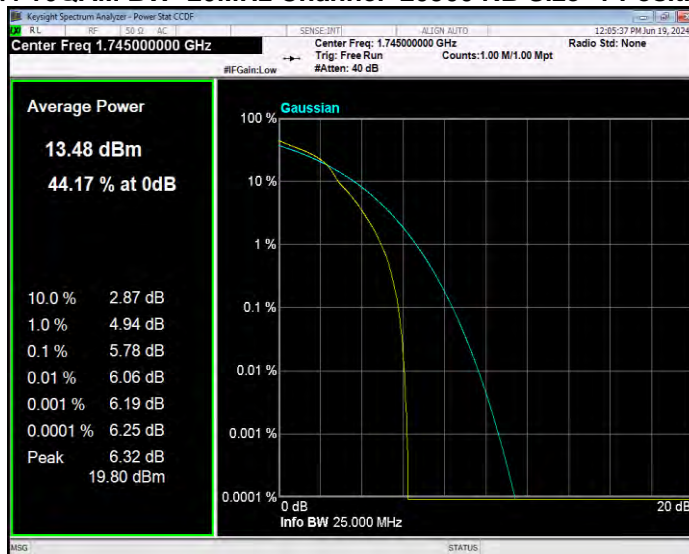

Band4 16QAM BW=15MHz Channel=20325 RB Size=1 Position=#0

Band4 16QAM BW=20MHz Channel=20050 RB Size=1 Position=#0

Band4 16QAM BW=20MHz Channel=20175 RB Size=1 Position=#0

Band4 16QAM BW=20MHz Channel=20300 RB Size=1 Position=#0