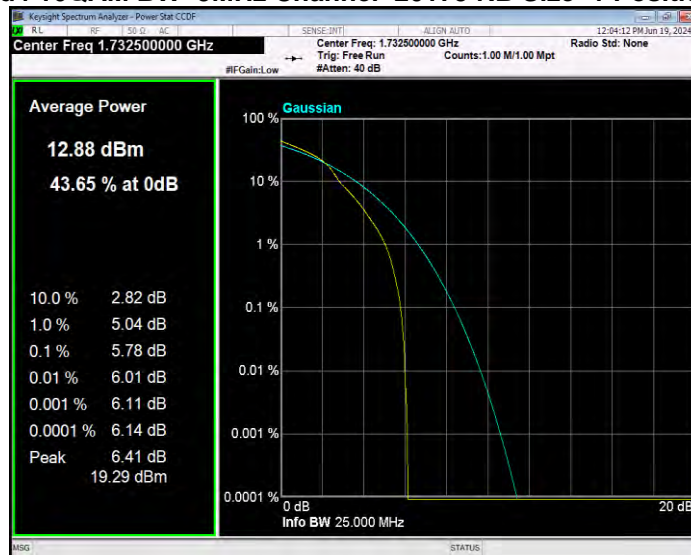

Band4 16QAM BW=5MHz Channel=20175 RB Size=1 Position=#0