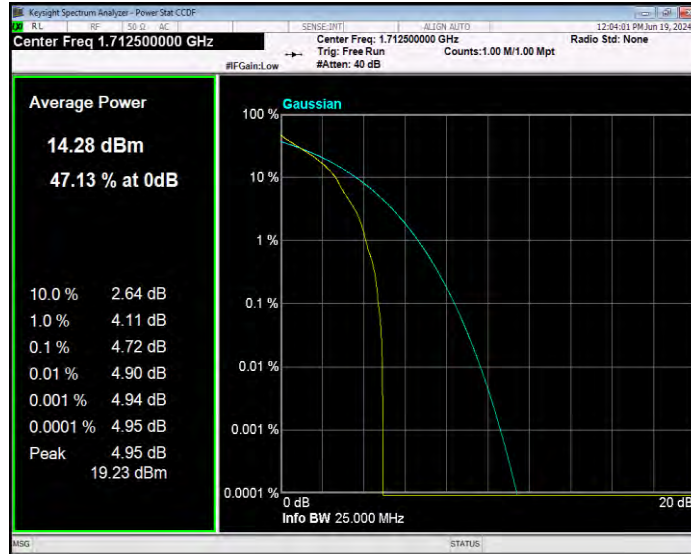

Band4 QPSK BW=5MHz Channel=19975 RB Size=1 Position=#0