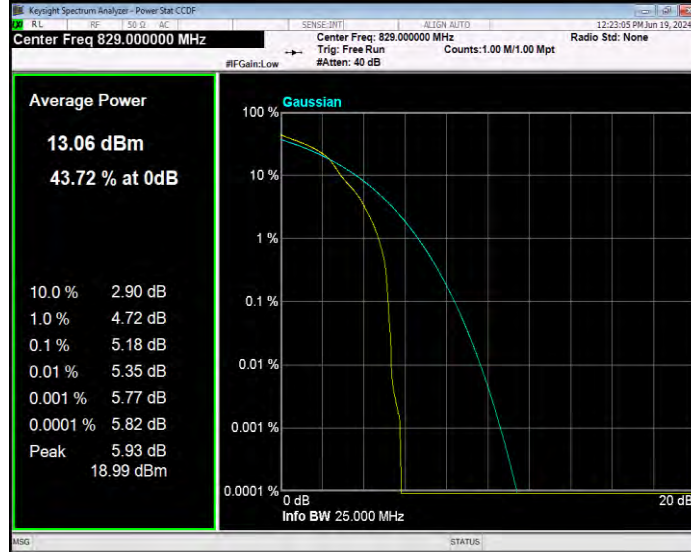

Band5 16QAM BW=1.4MHz Channel=20407 RB Size=1 Position=#0

Band5 16QAM BW=1.4MHz Channel=20525 RB Size=1 Position=#0

Band5 16QAM BW=1.4MHz Channel=20643 RB Size=1 Position=#0

Band5 16QAM BW=10MHz Channel=20450 RB Size=1 Position=#0