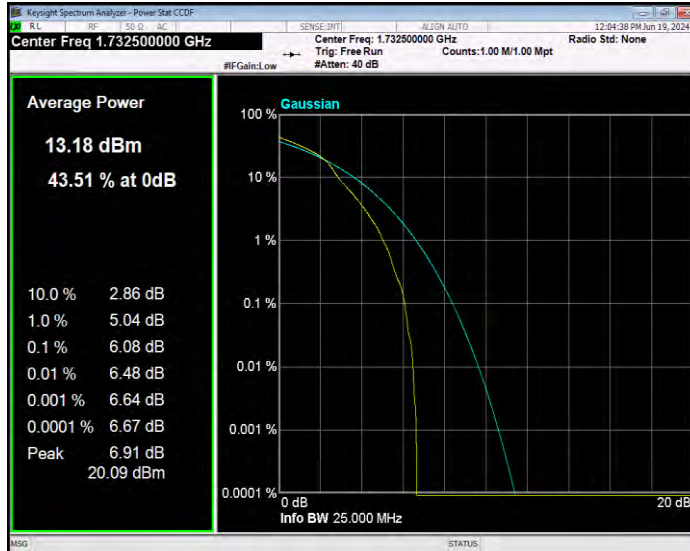

Band4 16QAM BW=10MHz Channel=20175 RB Size=1 Position=#0