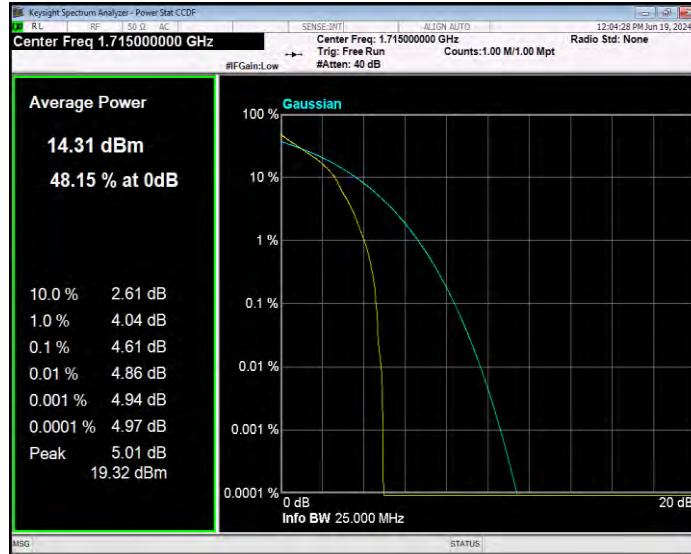

Band4 QPSK BW=10MHz Channel=20000 RB Size=1 Position=#0