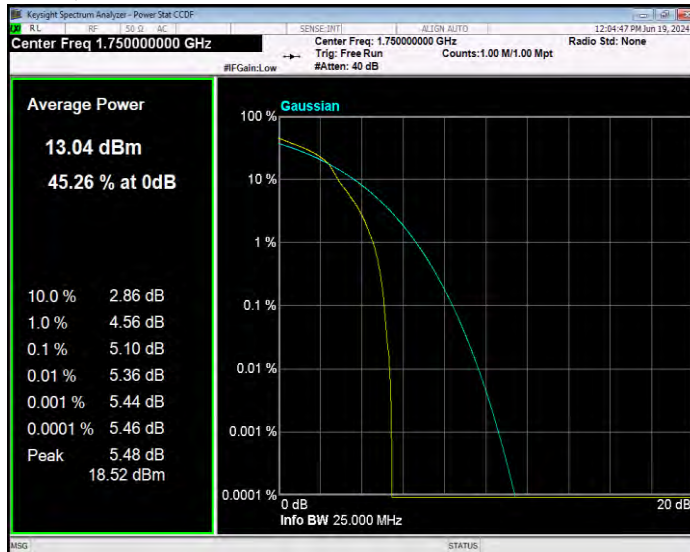

Band4 16QAM BW=10MHz Channel=20350 RB Size=1 Position=#0