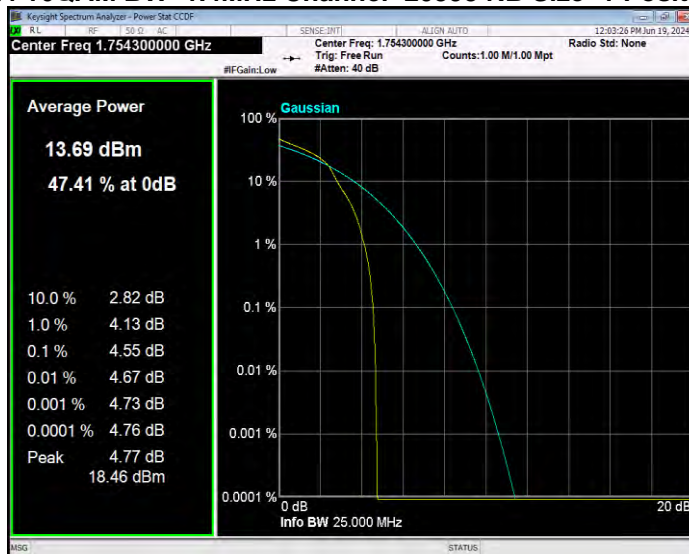

Band4 16QAM BW=1.4MHz Channel=20393 RB Size=1 Position=#0