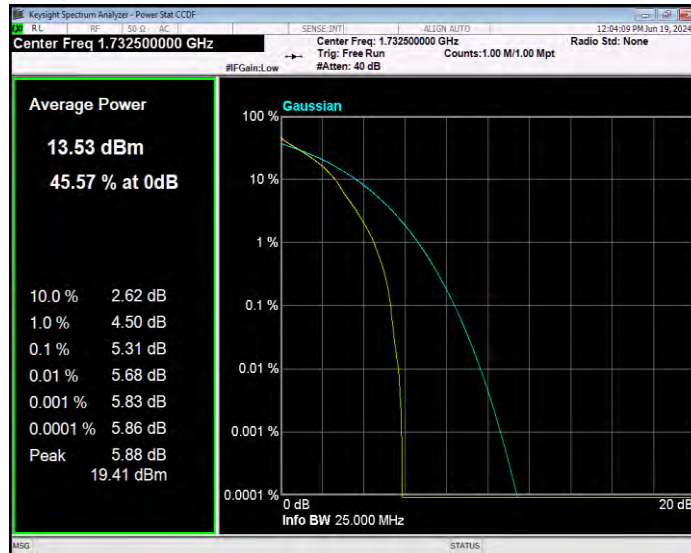

Band4 QPSK BW=5MHz Channel=20175 RB Size=1 Position=#0