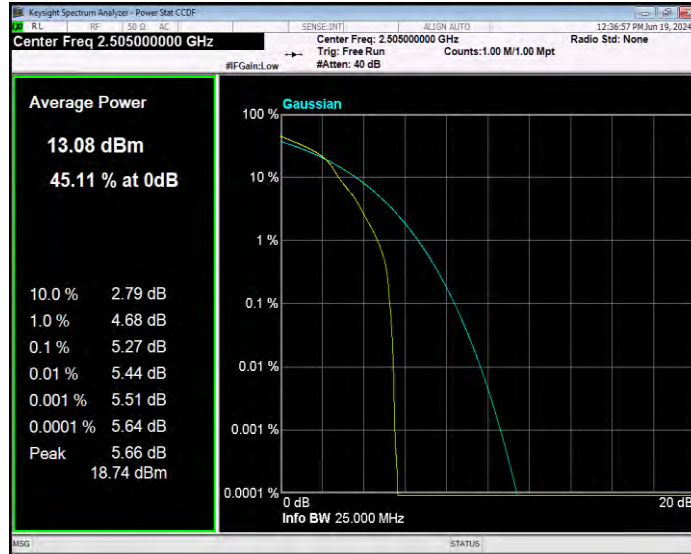

Band7 16QAM BW=10MHz Channel=20800 RB Size=1 Position=#0