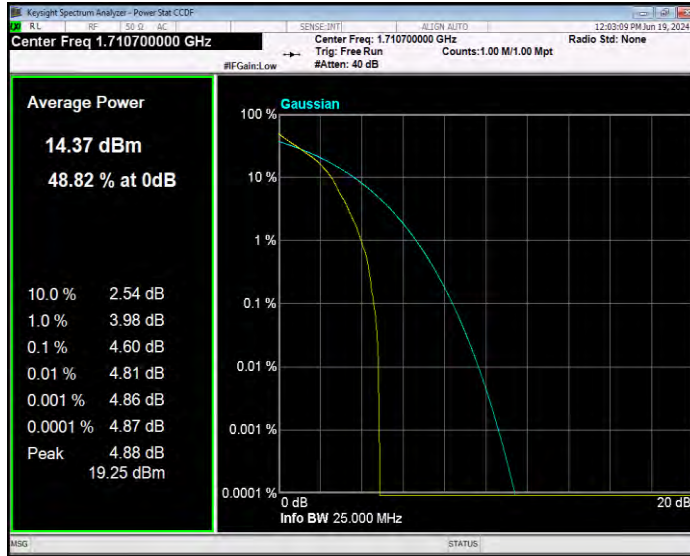

Band4 QPSK BW=1.4MHz Channel=19957 RB Size=1 Position=#0