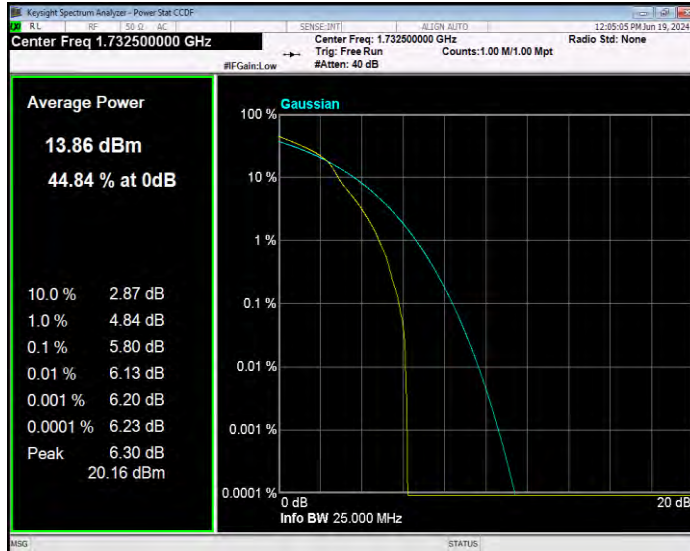

Band4 16QAM BW=10MHz Channel=20175 RB Size=1 Position=#0

Band4 16QAM BW=10MHz Channel=20350 RB Size=1 Position=#0

Band4 16QAM BW=15MHz Channel=20025 RB Size=1 Position=#0

Band4 16QAM BW=15MHz Channel=20175 RB Size=1 Position=#0