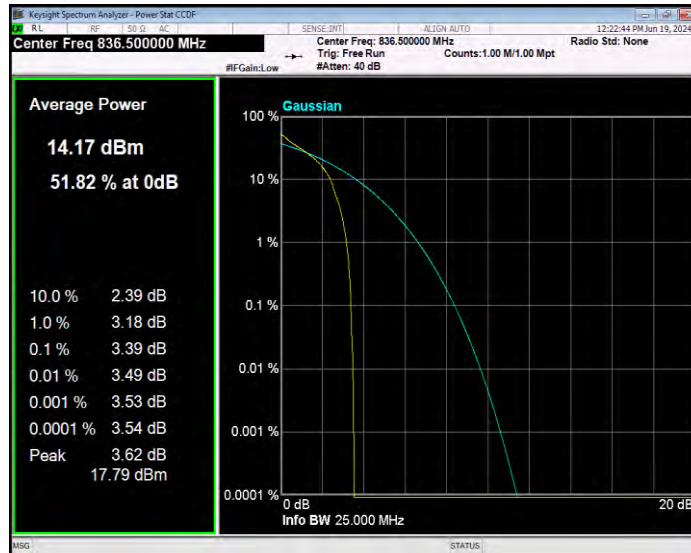

Band5 QPSK BW=5MHz Channel=20525 RB Size=1 Position=#0