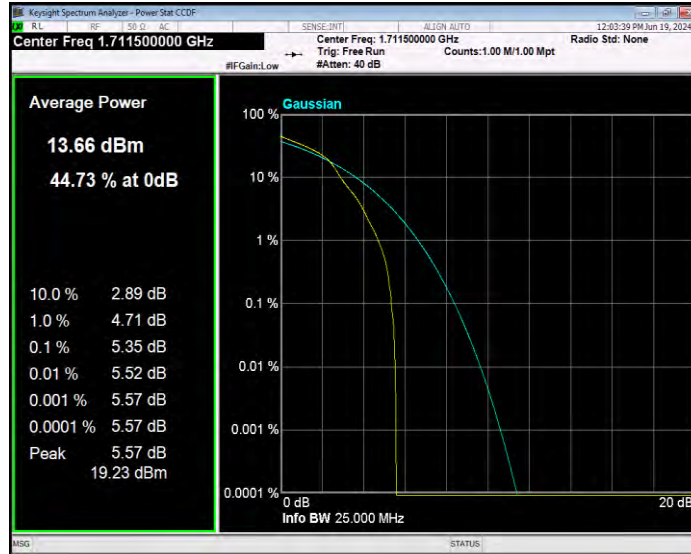

Band4 16QAM BW=3MHz Channel=19965 RB Size=1 Position=#0