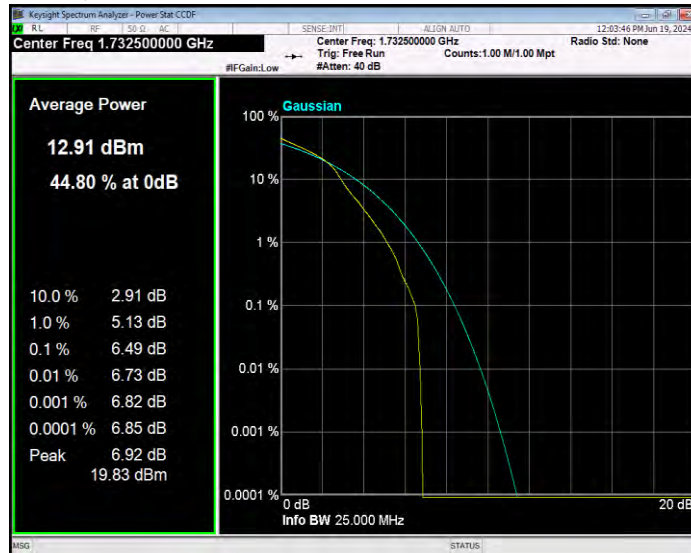

Band4 16QAM BW=3MHz Channel=20175 RB Size=1 Position=#0