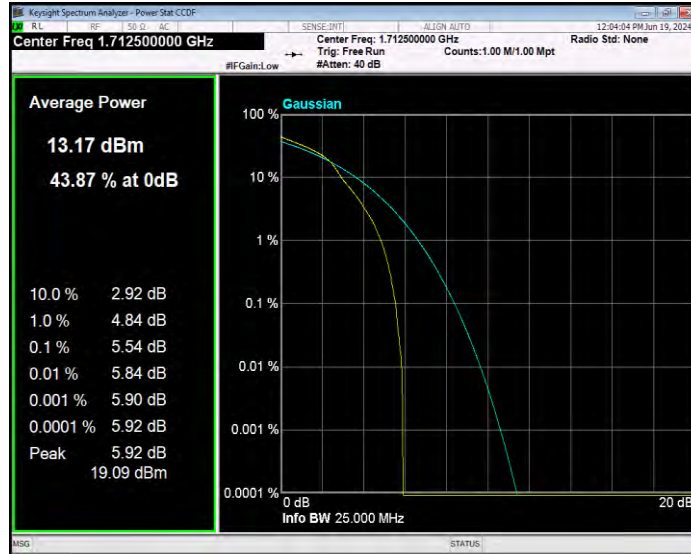

Band4 16QAM BW=3MHz Channel=19965 RB Size=1 Position=#0

Band4 16QAM BW=3MHz Channel=20175 RB Size=1 Position=#0

Band4 16QAM BW=3MHz Channel=20385 RB Size=1 Position=#0

Band4 16QAM BW=5MHz Channel=19975 RB Size=1 Position=#0