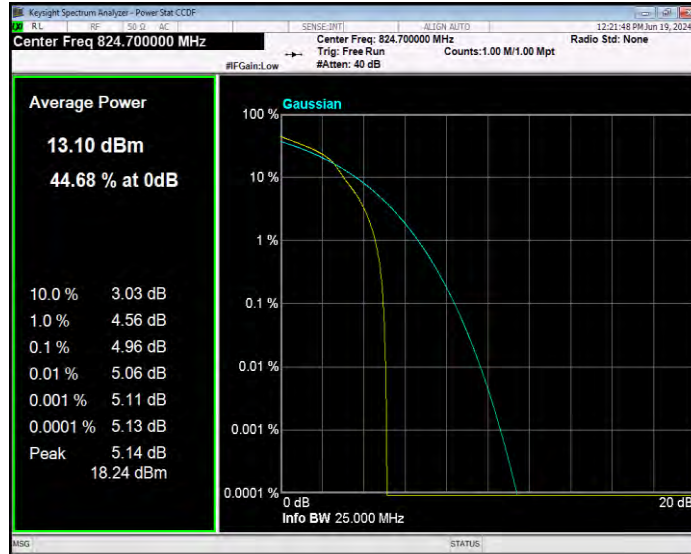

Band5 16QAM BW=1.4MHz Channel=20407 RB Size=1 Position=#0