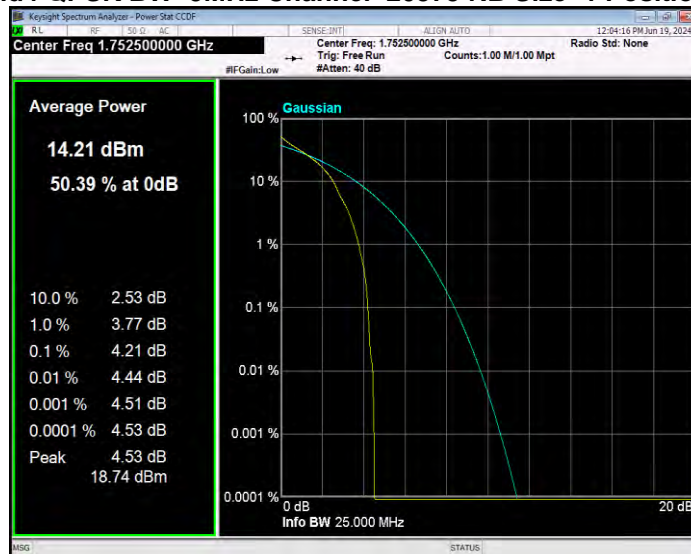

Band4 QPSK BW=3MHz Channel=20385 RB Size=1 Position=#0

Band4 QPSK BW=5MHz Channel=19975 RB Size=1 Position=#0

Band4 QPSK BW=5MHz Channel=20175 RB Size=1 Position=#0

Band4 QPSK BW=5MHz Channel=20375 RB Size=1 Position=#0