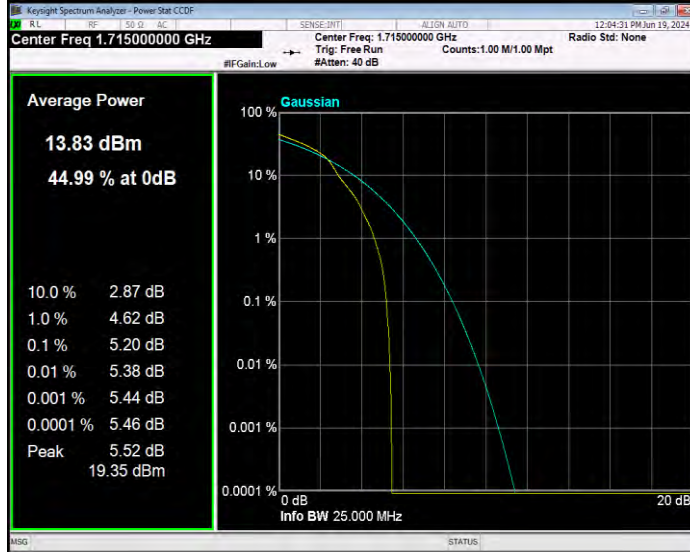

Band4 16QAM BW=1.4MHz Channel=19957 RB Size=1 Position=#0

Band4 16QAM BW=1.4MHz Channel=20175 RB Size=1 Position=#0

Band4 16QAM BW=1.4MHz Channel=20393 RB Size=1 Position=#0

Band4 16QAM BW=10MHz Channel=20000 RB Size=1 Position=#0