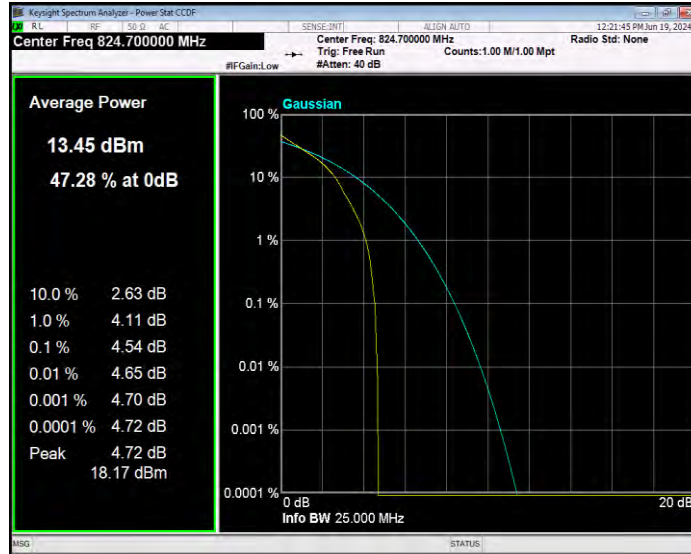

Band5 QPSK BW=1.4MHz Channel=20407 RB Size=1 Position=#0