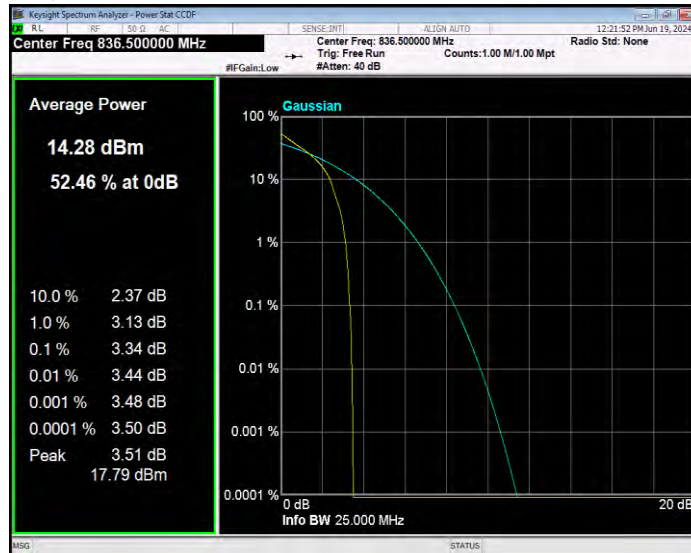

Band5 QPSK BW=1.4MHz Channel=20525 RB Size=1 Position=#0