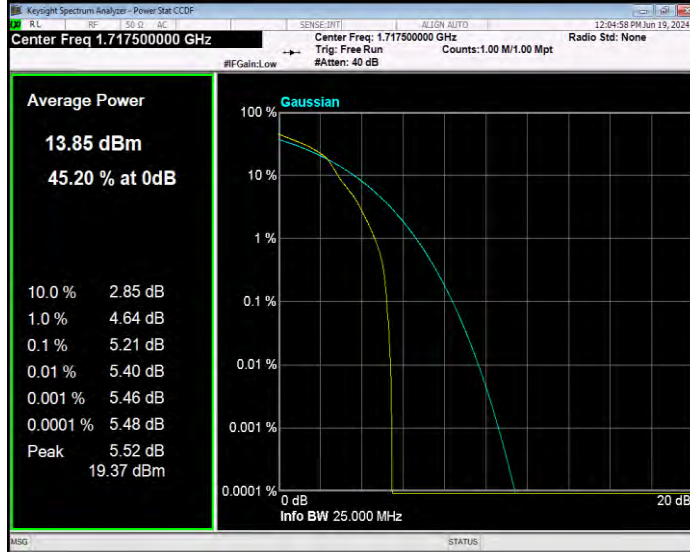

Band4 16QAM BW=15MHz Channel=20025 RB Size=1 Position=#0