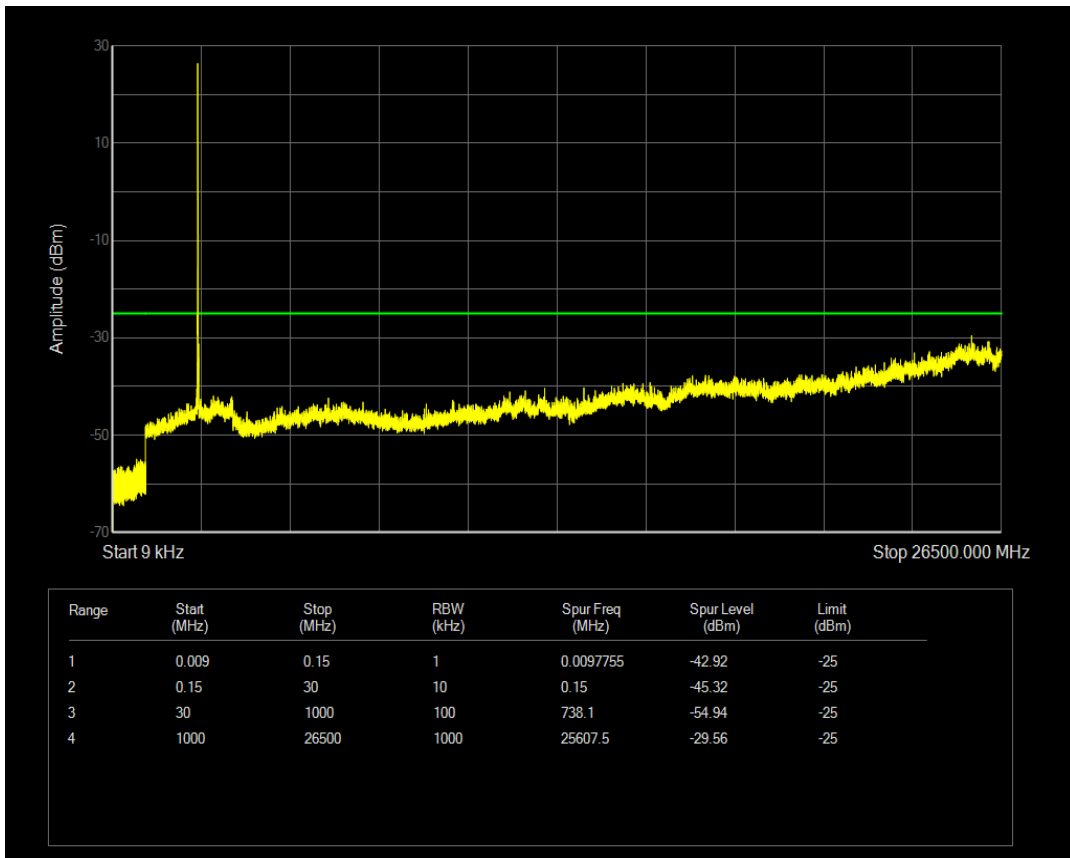

Band7 16QAM BW=15MHz Channel=21375 RB Size=1 Position=#0

Band7 16QAM BW=15MHz Channel=21375 RB Size=75 Position=#0