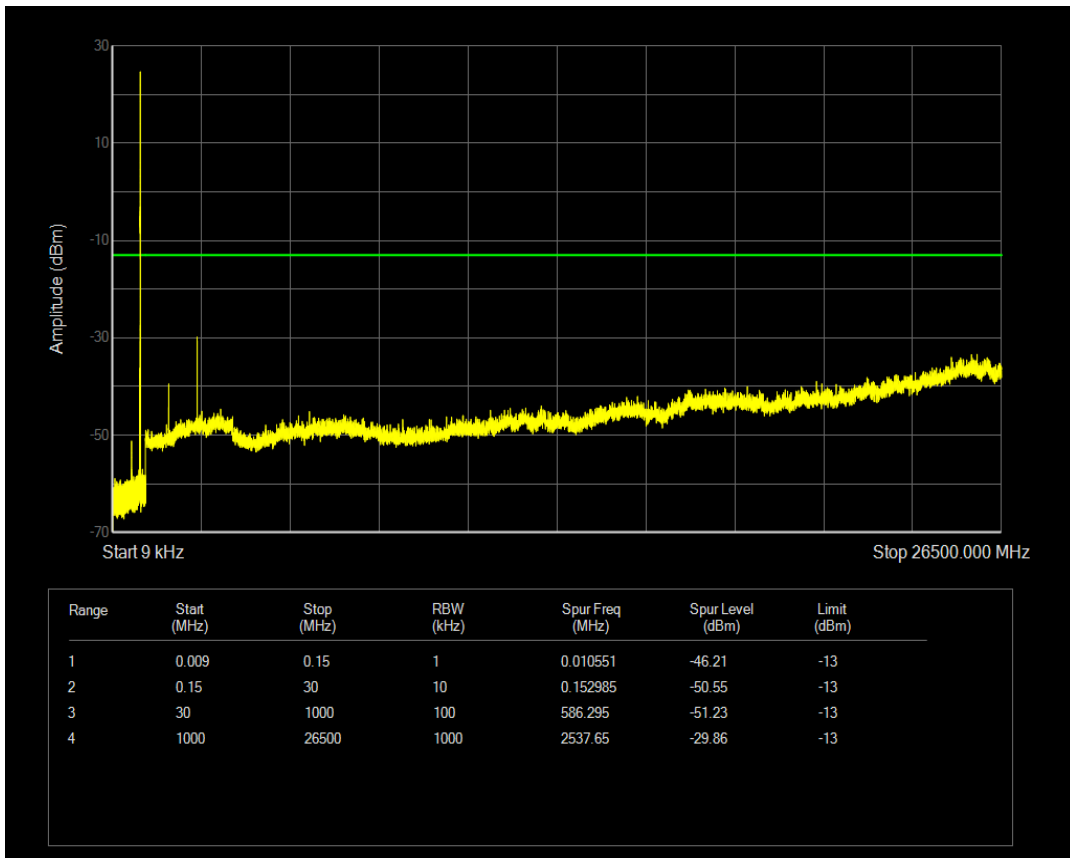

Band5 QPSK BW=3MHz Channel=20635 RB Size=1 Position=#0

Band5 QPSK BW=3MHz Channel=20635 RB Size=15 Position=#0