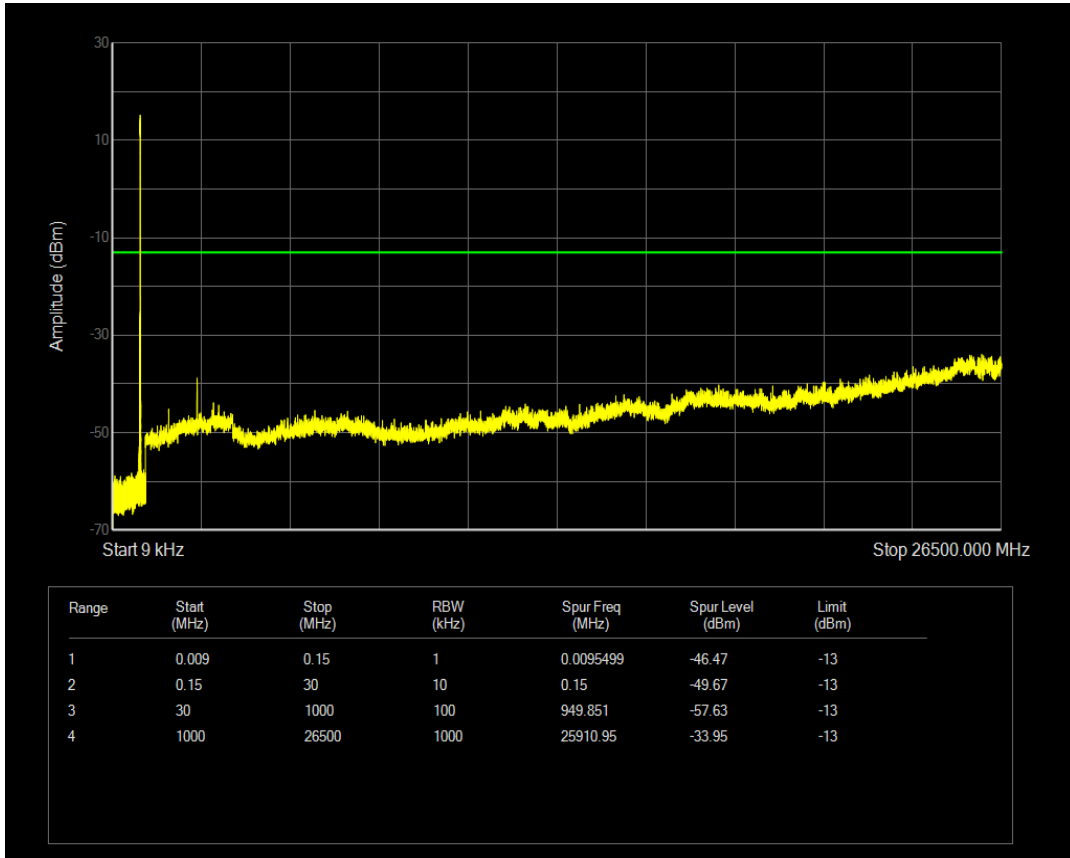

Band5 QPSK BW=5MHz Channel=20525 RB Size=1 Position=#0

Band5 QPSK BW=5MHz Channel=20525 RB Size=25 Position=#0

Band5 16QAM BW=5MHz Channel=20525 RB Size=1 Position=#0

Band5 16QAM BW=5MHz Channel=20525 RB Size=25 Position=#0

Band5 QPSK BW=5MHz Channel=20625 RB Size=1 Position=#0

Band5 QPSK BW=5MHz Channel=20625 RB Size=25 Position=#0

Band5 16QAM BW=5MHz Channel=20625 RB Size=1 Position=#0

Band5 16QAM BW=5MHz Channel=20625 RB Size=25 Position=#0