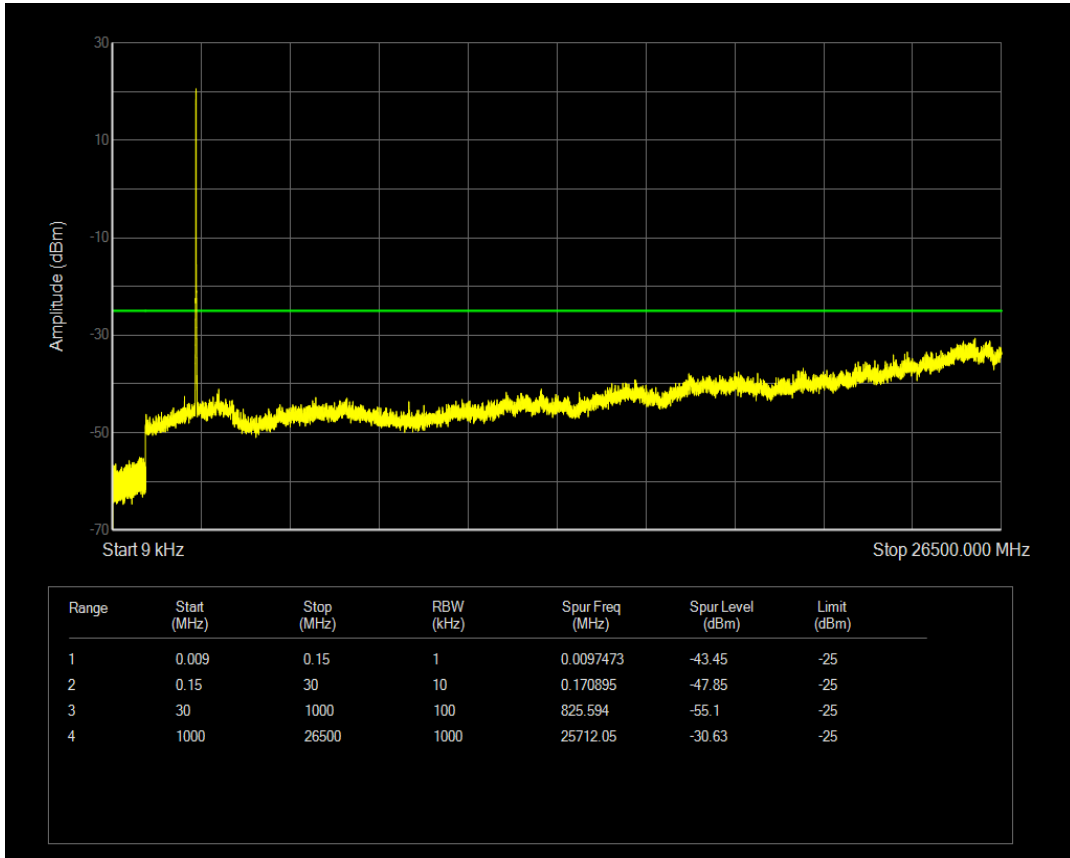

Band7 QPSK BW=5MHz Channel=21425 RB Size=1 Position=#0

Band7 QPSK BW=5MHz Channel=21425 RB Size=25 Position=#0

Band7 16QAM BW=5MHz Channel=21425 RB Size=1 Position=#0

Band7 16QAM BW=5MHz Channel=21425 RB Size=25 Position=#0

Band7 QPSK BW=10MHz Channel=20800 RB Size=1 Position=#0

Band7 QPSK BW=10MHz Channel=20800 RB Size=50 Position=#0

Band7 16QAM BW=10MHz Channel=20800 RB Size=1 Position=#0

Band7 16QAM BW=10MHz Channel=20800 RB Size=50 Position=#0