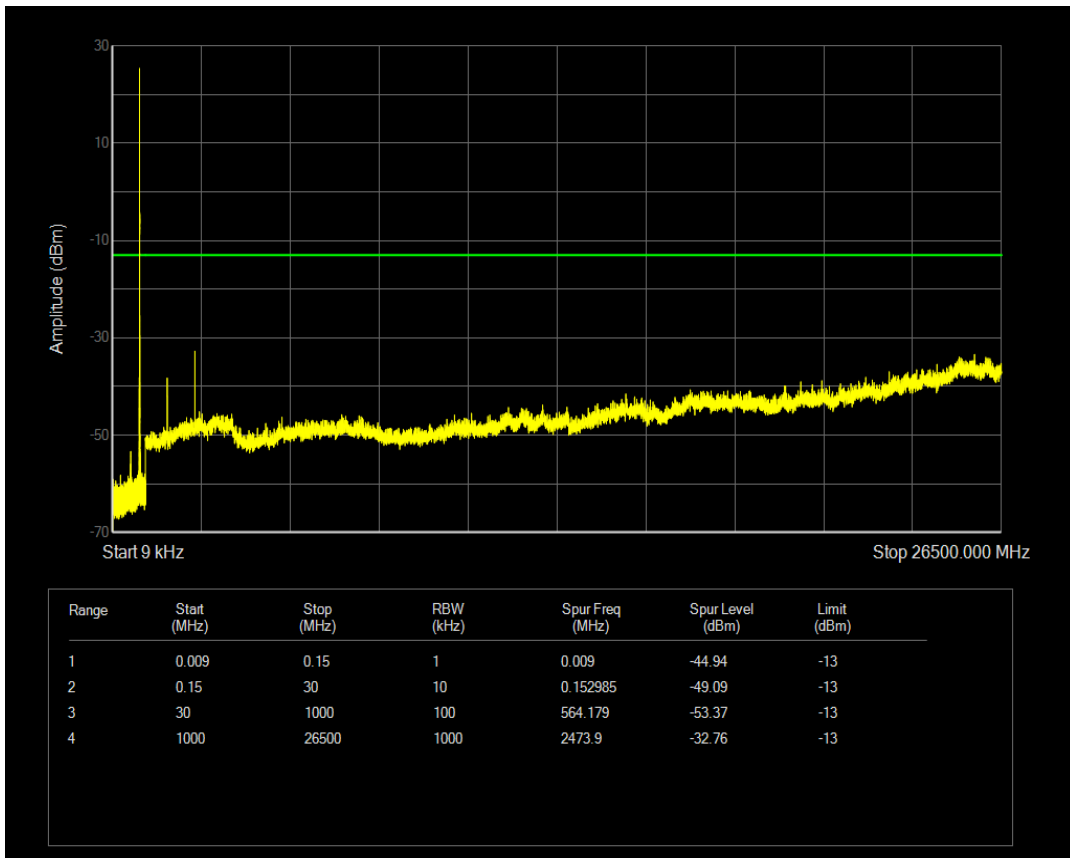

Band5 QPSK BW=3MHz Channel=20415 RB Size=1 Position=#0

Band5 QPSK BW=3MHz Channel=20415 RB Size=15 Position=#0