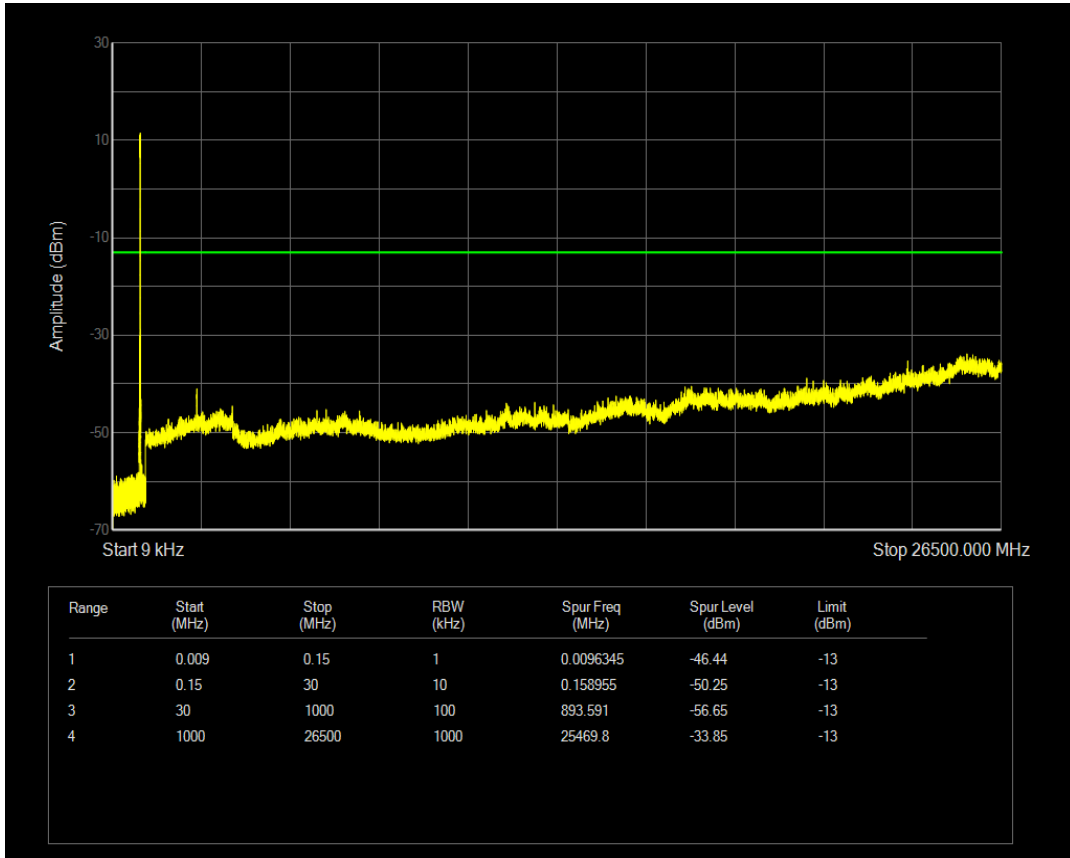

Band5 QPSK BW=10MHz Channel=20525 RB Size=1 Position=#0

Band5 QPSK BW=10MHz Channel=20525 RB Size=50 Position=#0

Band5 16QAM BW=10MHz Channel=20525 RB Size=1 Position=#0

Band5 16QAM BW=10MHz Channel=20525 RB Size=50 Position=#0

Band5 QPSK BW=10MHz Channel=20600 RB Size=1 Position=#0

Band5 QPSK BW=10MHz Channel=20600 RB Size=50 Position=#0

Band5 16QAM BW=10MHz Channel=20600 RB Size=1 Position=#0

Band5 16QAM BW=10MHz Channel=20600 RB Size=50 Position=#0

Band7 QPSK BW=5MHz Channel=20775 RB Size=1 Position=#0

Band7 QPSK BW=5MHz Channel=20775 RB Size=25 Position=#0

Band7 16QAM BW=5MHz Channel=20775 RB Size=1 Position=#0

Band7 16QAM BW=5MHz Channel=20775 RB Size=25 Position=#0