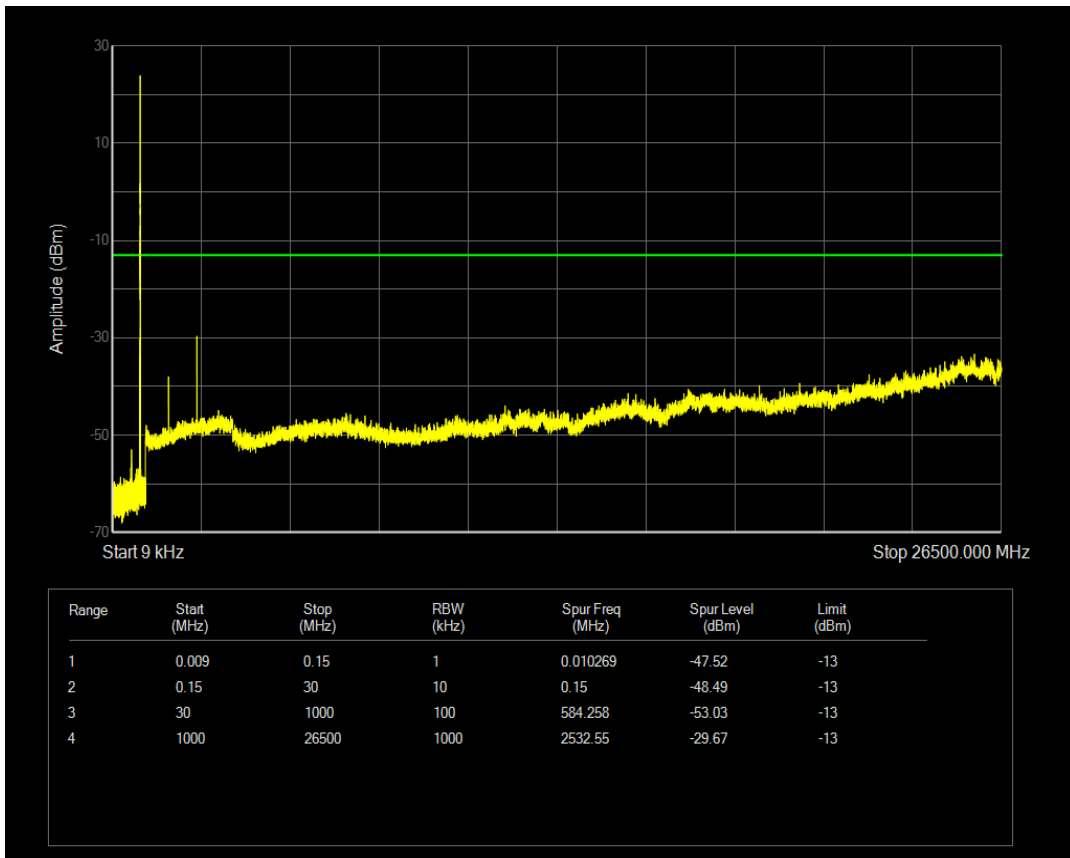

Band5 QPSK BW=5MHz Channel=20525 RB Size=1 Position=#0

Band5 QPSK BW=5MHz Channel=20525 RB Size=25 Position=#0

Band5 16QAM BW=5MHz Channel=20525 RB Size=1 Position=#0

Band5 16QAM BW=5MHz Channel=20525 RB Size=25 Position=#0

Band5 QPSK BW=5MHz Channel=20625 RB Size=1 Position=#0

Band5 QPSK BW=5MHz Channel=20625 RB Size=25 Position=#0

Band5 16QAM BW=5MHz Channel=20625 RB Size=1 Position=#0

Band5 16QAM BW=5MHz Channel=20625 RB Size=25 Position=#0