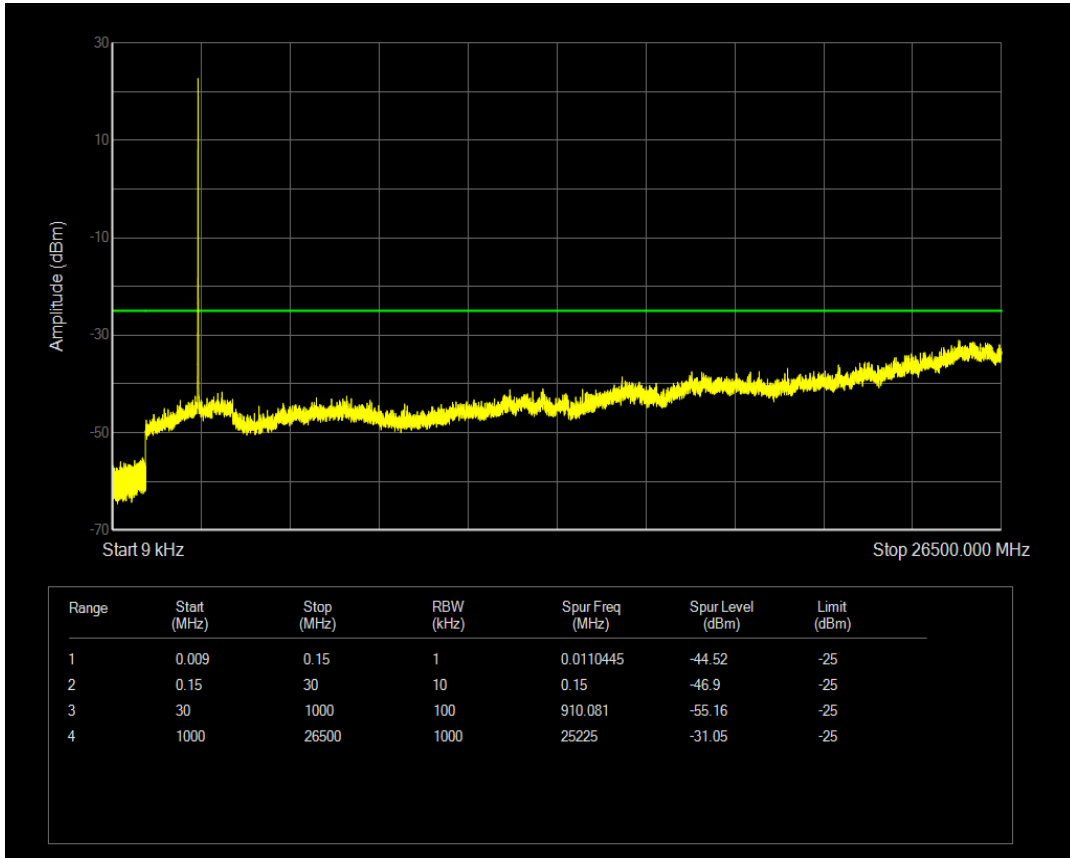

Band7 QPSK BW=5MHz Channel=21425 RB Size=25 Position=#0

Band7 16QAM BW=5MHz Channel=21425 RB Size=1 Position=#0