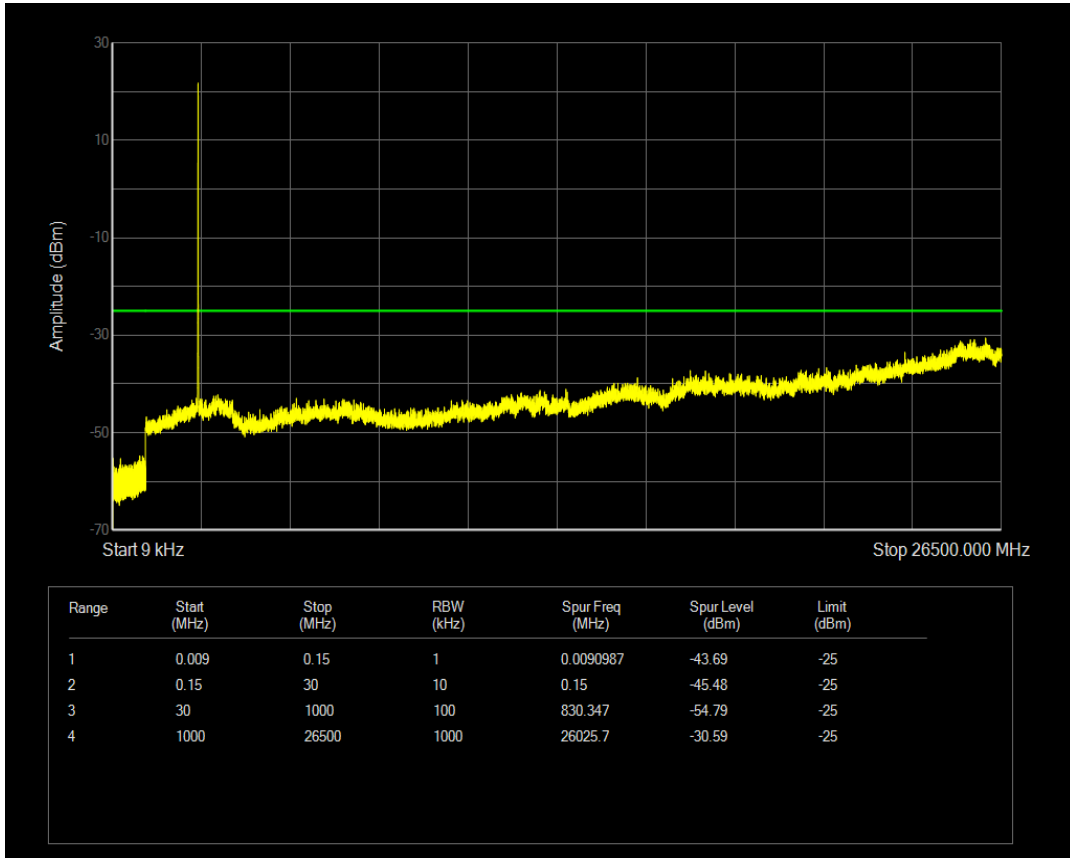

Band7 QPSK BW=5MHz Channel=21425 RB Size=1 Position=#0

Band7 QPSK BW=5MHz Channel=21425 RB Size=25 Position=#0

Band7 16QAM BW=5MHz Channel=21425 RB Size=1 Position=#0

Band7 16QAM BW=5MHz Channel=21425 RB Size=25 Position=#0

Band7 QPSK BW=10MHz Channel=20800 RB Size=1 Position=#0

Band7 QPSK BW=10MHz Channel=20800 RB Size=50 Position=#0

Band7 16QAM BW=10MHz Channel=20800 RB Size=1 Position=#0

Band7 16QAM BW=10MHz Channel=20800 RB Size=50 Position=#0