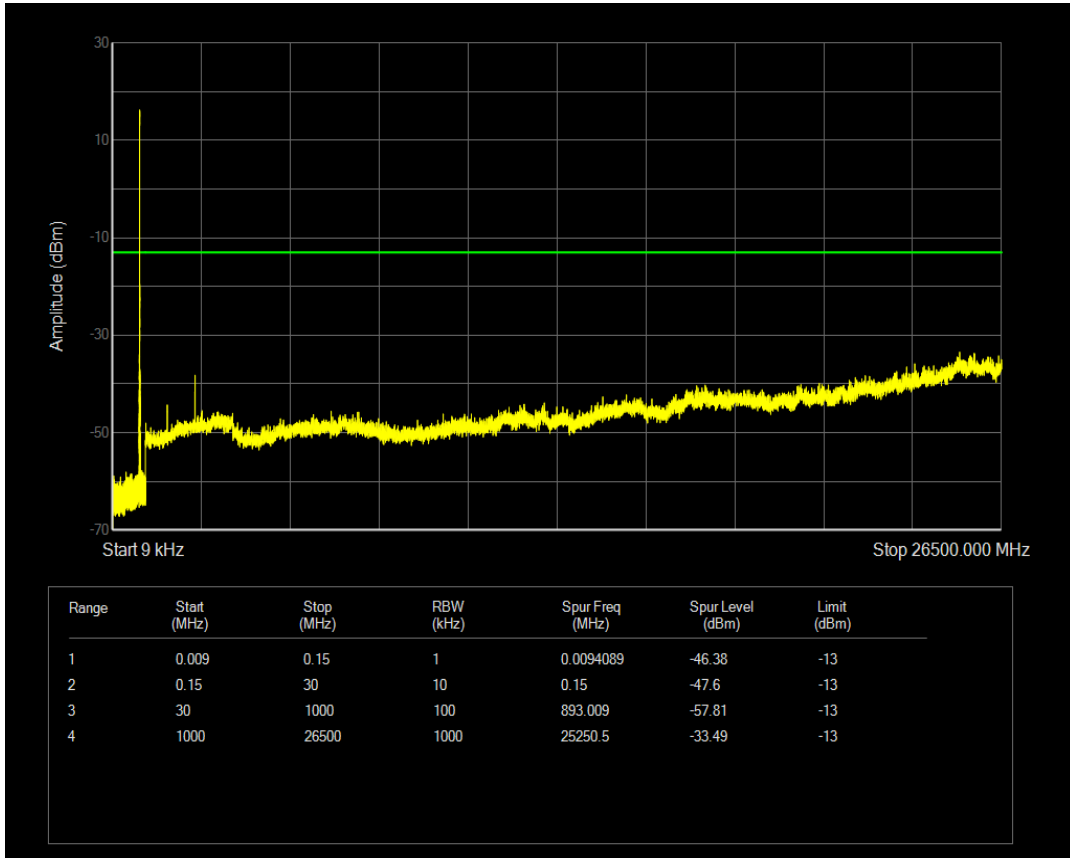

Band5 QPSK BW=1.4MHz Channel=20643 RB Size=1 Position=#0

Band5 QPSK BW=1.4MHz Channel=20643 RB Size=6 Position=#0

Band5 16QAM BW=1.4MHz Channel=20643 RB Size=1 Position=#0

Band5 16QAM BW=1.4MHz Channel=20643 RB Size=6 Position=#0

Band5 QPSK BW=3MHz Channel=20415 RB Size=1 Position=#0

Band5 QPSK BW=3MHz Channel=20415 RB Size=15 Position=#0

Band5 16QAM BW=3MHz Channel=20415 RB Size=1 Position=#0

Band5 16QAM BW=3MHz Channel=20415 RB Size=15 Position=#0

Band5 QPSK BW=3MHz Channel=20525 RB Size=1 Position=#0

Band5 QPSK BW=3MHz Channel=20525 RB Size=15 Position=#0

Band5 16QAM BW=3MHz Channel=20525 RB Size=1 Position=#0

Band5 16QAM BW=3MHz Channel=20525 RB Size=15 Position=#0