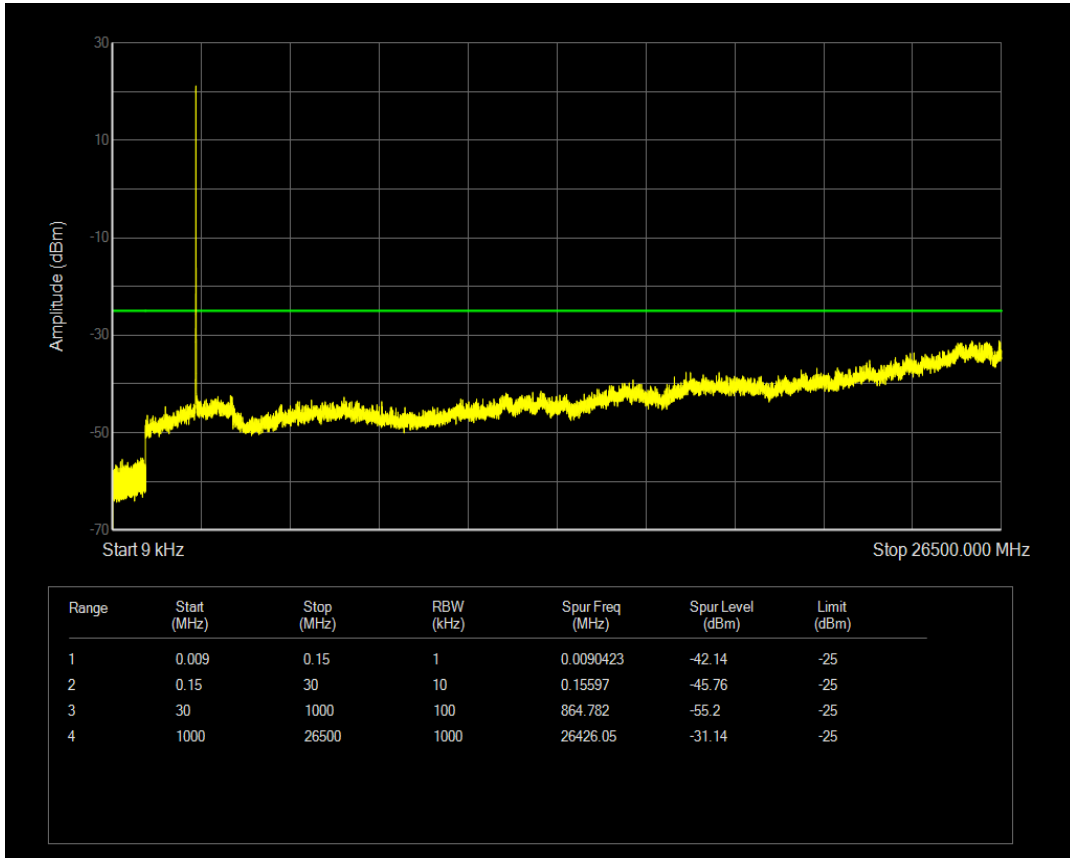

Band5 QPSK BW=10MHz Channel=20600 RB Size=1 Position=#0

Band5 QPSK BW=10MHz Channel=20600 RB Size=50 Position=#0

Band5 16QAM BW=10MHz Channel=20600 RB Size=1 Position=#0

Band5 16QAM BW=10MHz Channel=20600 RB Size=50 Position=#0

Band7 QPSK BW=5MHz Channel=20775 RB Size=1 Position=#0

Band7 QPSK BW=5MHz Channel=20775 RB Size=25 Position=#0

Band7 16QAM BW=5MHz Channel=20775 RB Size=1 Position=#0

Band7 16QAM BW=5MHz Channel=20775 RB Size=25 Position=#0

Band7 QPSK BW=5MHz Channel=21100 RB Size=1 Position=#0

Band7 QPSK BW=5MHz Channel=21100 RB Size=25 Position=#0

Band7 16QAM BW=5MHz Channel=21100 RB Size=1 Position=#0

Band7 16QAM BW=5MHz Channel=21100 RB Size=25 Position=#0