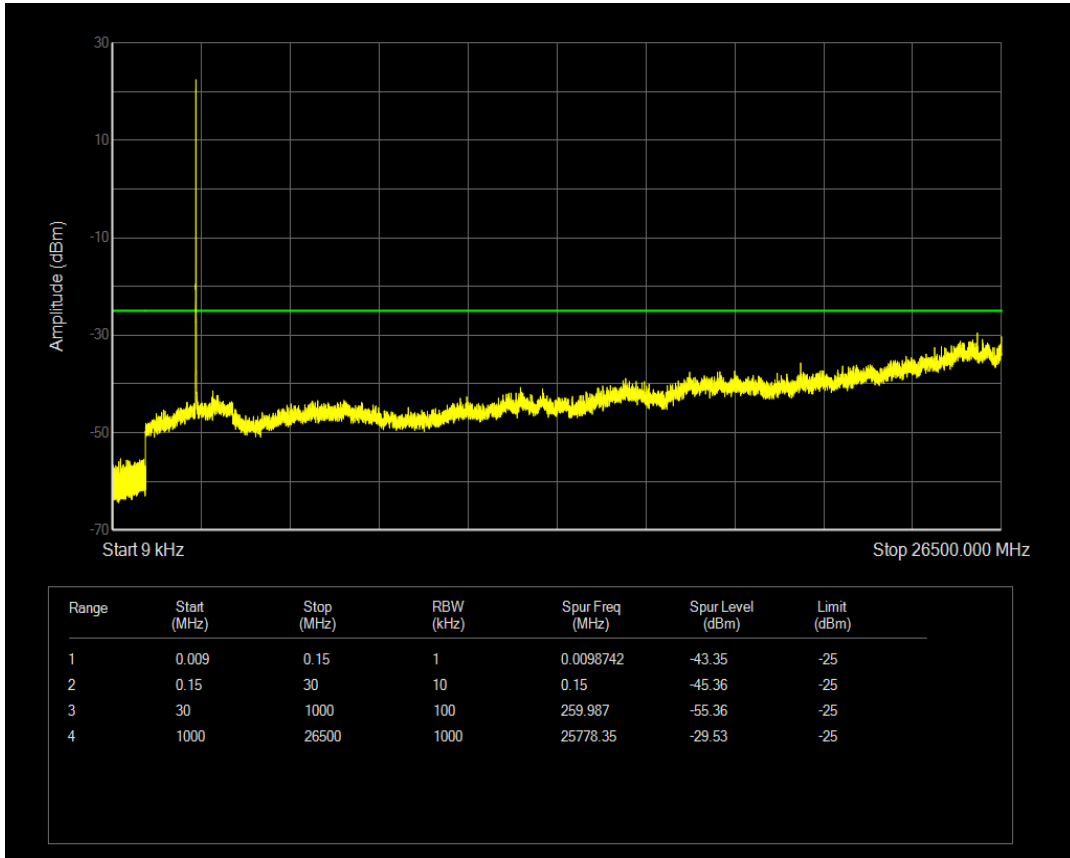

Band5 QPSK BW=10MHz Channel=20525 RB Size=1 Position=#0

Band5 QPSK BW=10MHz Channel=20525 RB Size=50 Position=#0

Band5 16QAM BW=10MHz Channel=20525 RB Size=1 Position=#0

Band5 16QAM BW=10MHz Channel=20525 RB Size=50 Position=#0

Band5 QPSK BW=10MHz Channel=20600 RB Size=1 Position=#0

Band5 QPSK BW=10MHz Channel=20600 RB Size=50 Position=#0

Band5 16QAM BW=10MHz Channel=20600 RB Size=1 Position=#0

Band5 16QAM BW=10MHz Channel=20600 RB Size=50 Position=#0

Band7 QPSK BW=5MHz Channel=20775 RB Size=1 Position=#0

Band7 QPSK BW=5MHz Channel=20775 RB Size=25 Position=#0

Band7 16QAM BW=5MHz Channel=20775 RB Size=1 Position=#0

Band7 16QAM BW=5MHz Channel=20775 RB Size=25 Position=#0