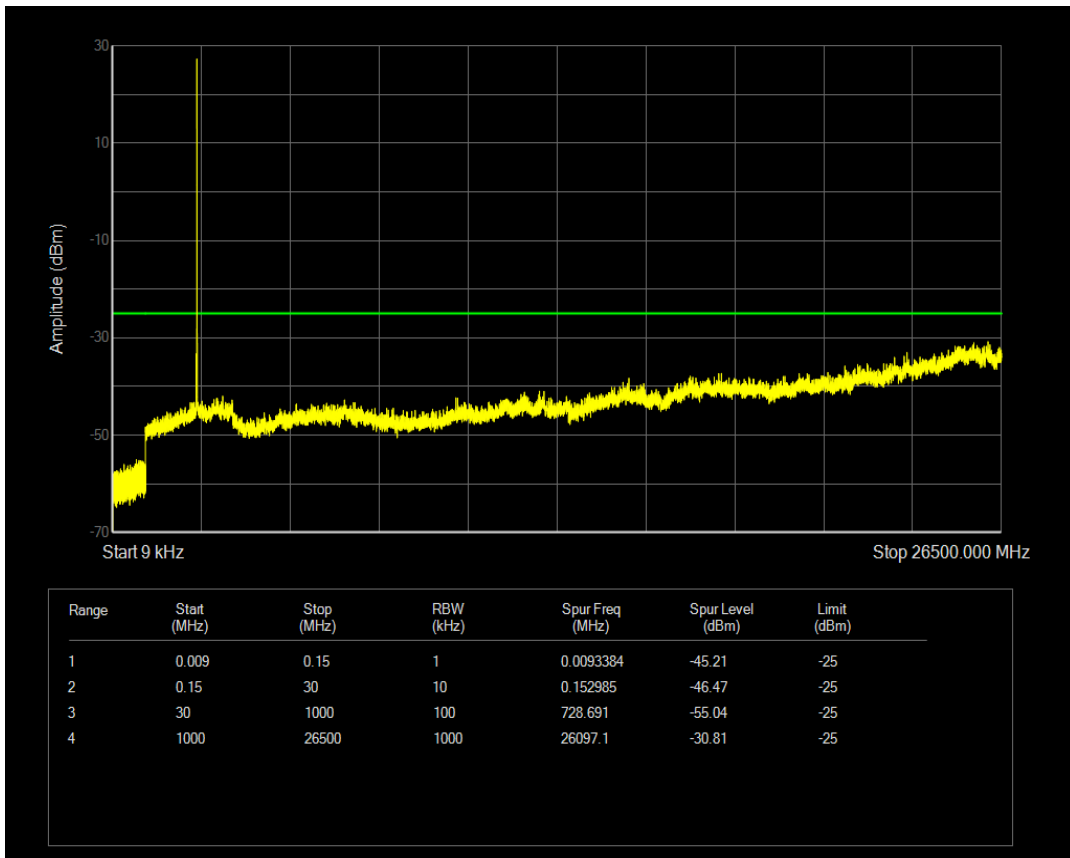

Band5 QPSK BW=10MHz Channel=20600 RB Size=1 Position=#0

Band5 QPSK BW=10MHz Channel=20600 RB Size=50 Position=#0

Band5 16QAM BW=10MHz Channel=20600 RB Size=1 Position=#0

Band5 16QAM BW=10MHz Channel=20600 RB Size=50 Position=#0

Band7 QPSK BW=5MHz Channel=20775 RB Size=1 Position=#0

Band7 QPSK BW=5MHz Channel=20775 RB Size=25 Position=#0

Band7 16QAM BW=5MHz Channel=20775 RB Size=1 Position=#0

Band7 16QAM BW=5MHz Channel=20775 RB Size=25 Position=#0

Band7 QPSK BW=5MHz Channel=21100 RB Size=1 Position=#0

Band7 QPSK BW=5MHz Channel=21100 RB Size=25 Position=#0

Band7 16QAM BW=5MHz Channel=21100 RB Size=1 Position=#0

Band7 16QAM BW=5MHz Channel=21100 RB Size=25 Position=#0