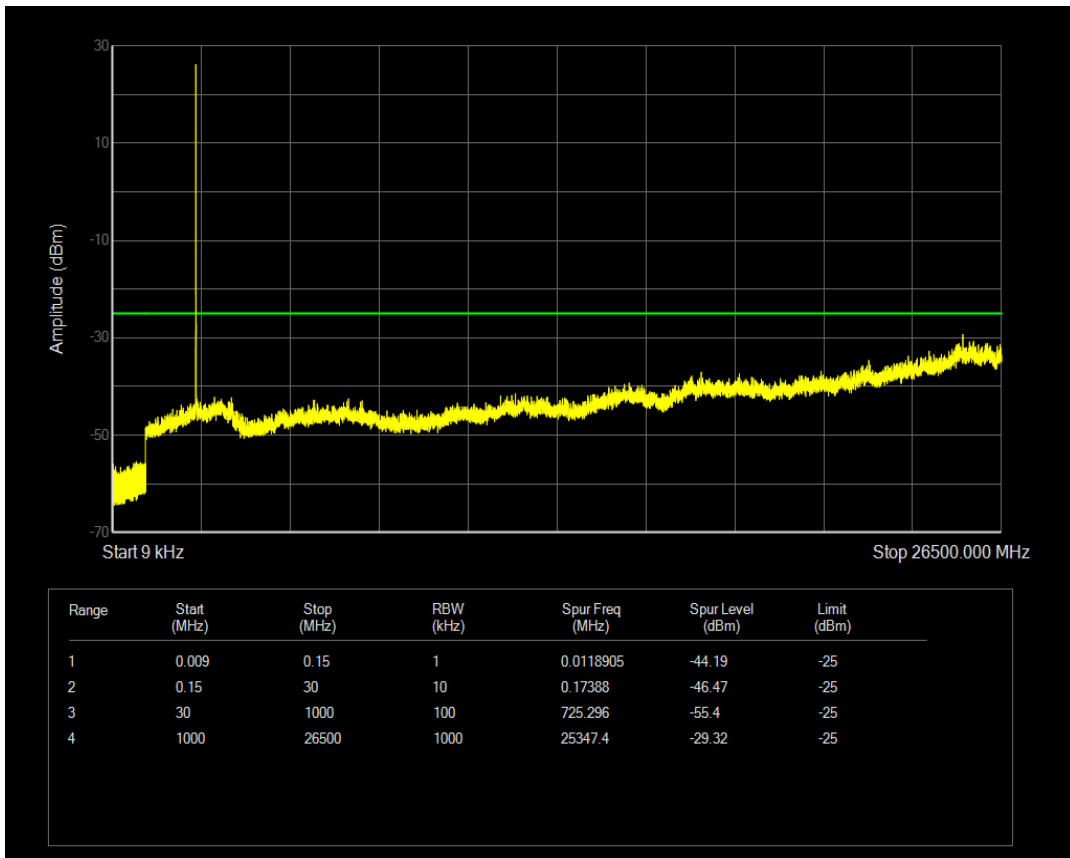

Band5 QPSK BW=10MHz Channel=20525 RB Size=1 Position=#0

Band5 QPSK BW=10MHz Channel=20525 RB Size=50 Position=#0

Band5 16QAM BW=10MHz Channel=20525 RB Size=1 Position=#0

Band5 16QAM BW=10MHz Channel=20525 RB Size=50 Position=#0

Band5 QPSK BW=10MHz Channel=20600 RB Size=1 Position=#0

Band5 QPSK BW=10MHz Channel=20600 RB Size=50 Position=#0

Band5 16QAM BW=10MHz Channel=20600 RB Size=1 Position=#0

Band5 16QAM BW=10MHz Channel=20600 RB Size=50 Position=#0

Band7 QPSK BW=5MHz Channel=20775 RB Size=1 Position=#0

Band7 QPSK BW=5MHz Channel=20775 RB Size=25 Position=#0

Band7 16QAM BW=5MHz Channel=20775 RB Size=1 Position=#0

Band7 16QAM BW=5MHz Channel=20775 RB Size=25 Position=#0