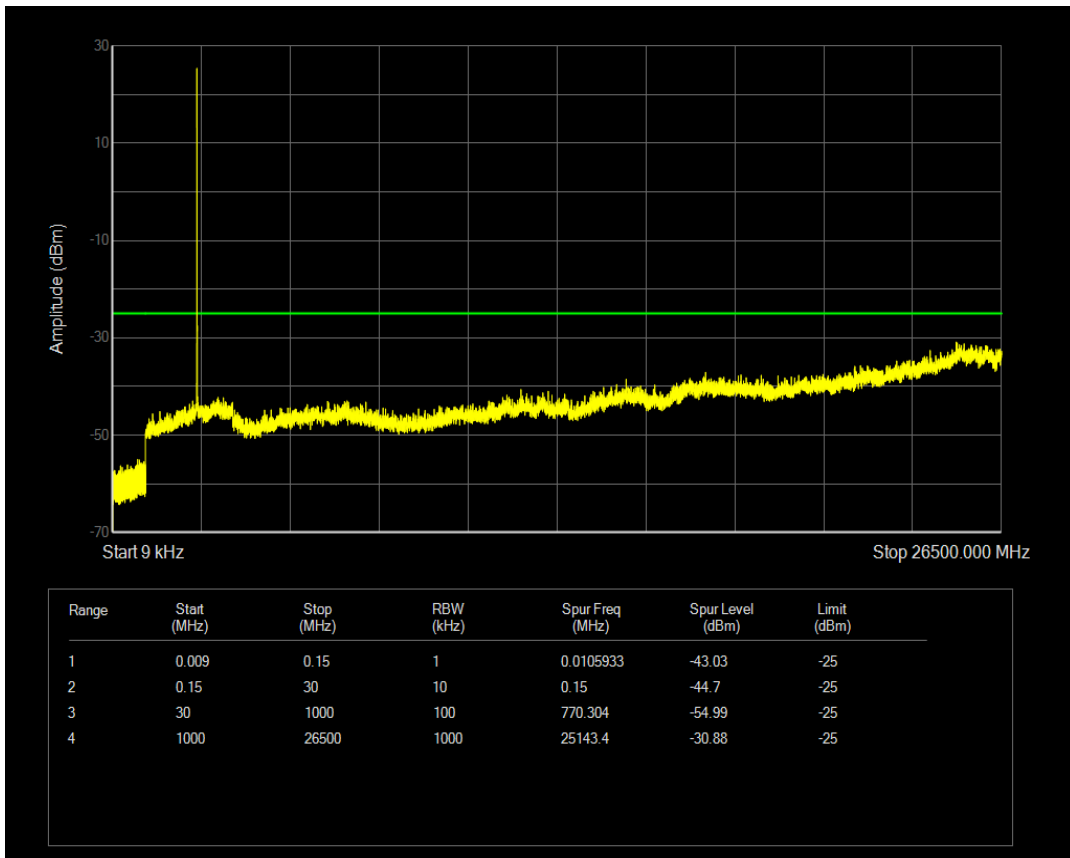

Band5 QPSK BW=10MHz Channel=20600 RB Size=1 Position=#0

Band5 QPSK BW=10MHz Channel=20600 RB Size=50 Position=#0

Band5 16QAM BW=10MHz Channel=20600 RB Size=1 Position=#0

Band5 16QAM BW=10MHz Channel=20600 RB Size=50 Position=#0

Band7 QPSK BW=5MHz Channel=20775 RB Size=1 Position=#0

Band7 QPSK BW=5MHz Channel=20775 RB Size=25 Position=#0

Band7 16QAM BW=5MHz Channel=20775 RB Size=1 Position=#0

Band7 16QAM BW=5MHz Channel=20775 RB Size=25 Position=#0

Band7 QPSK BW=5MHz Channel=21100 RB Size=1 Position=#0

Band7 QPSK BW=5MHz Channel=21100 RB Size=25 Position=#0

Band7 16QAM BW=5MHz Channel=21100 RB Size=1 Position=#0

Band7 16QAM BW=5MHz Channel=21100 RB Size=25 Position=#0