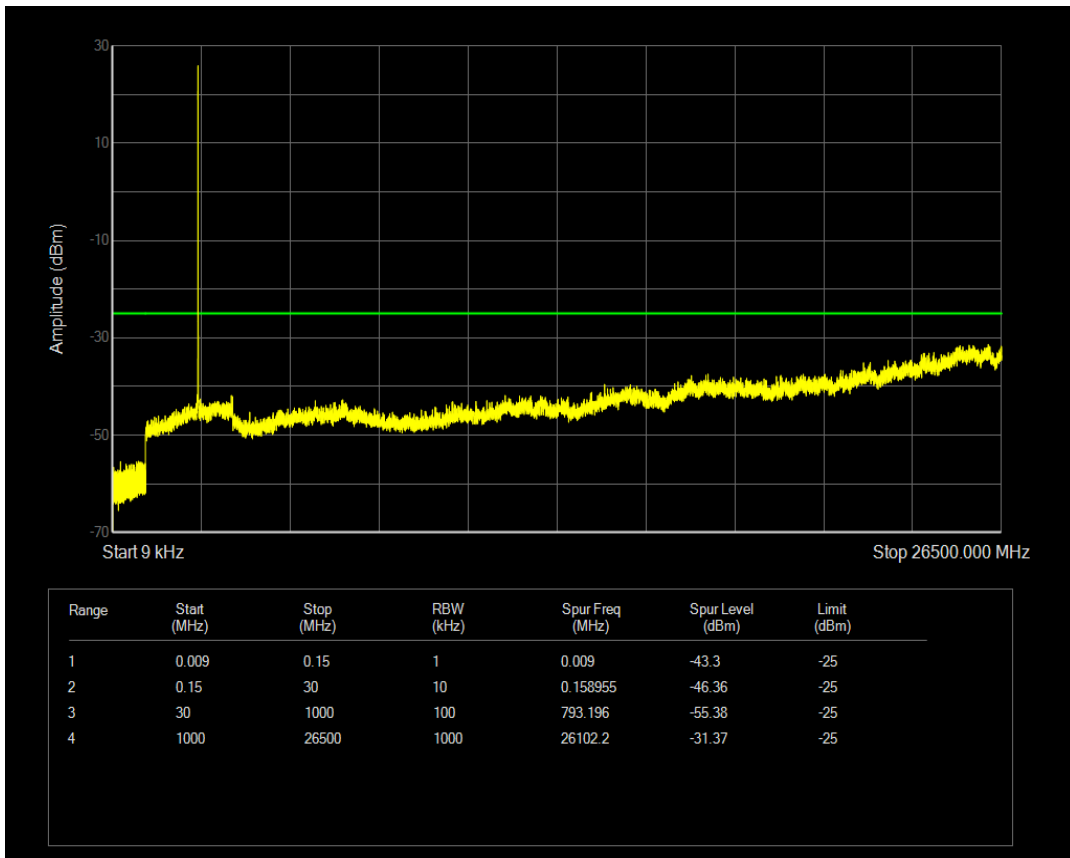

Band7 QPSK BW=5MHz Channel=21425 RB Size=1 Position=#0

Band7 QPSK BW=5MHz Channel=21425 RB Size=25 Position=#0