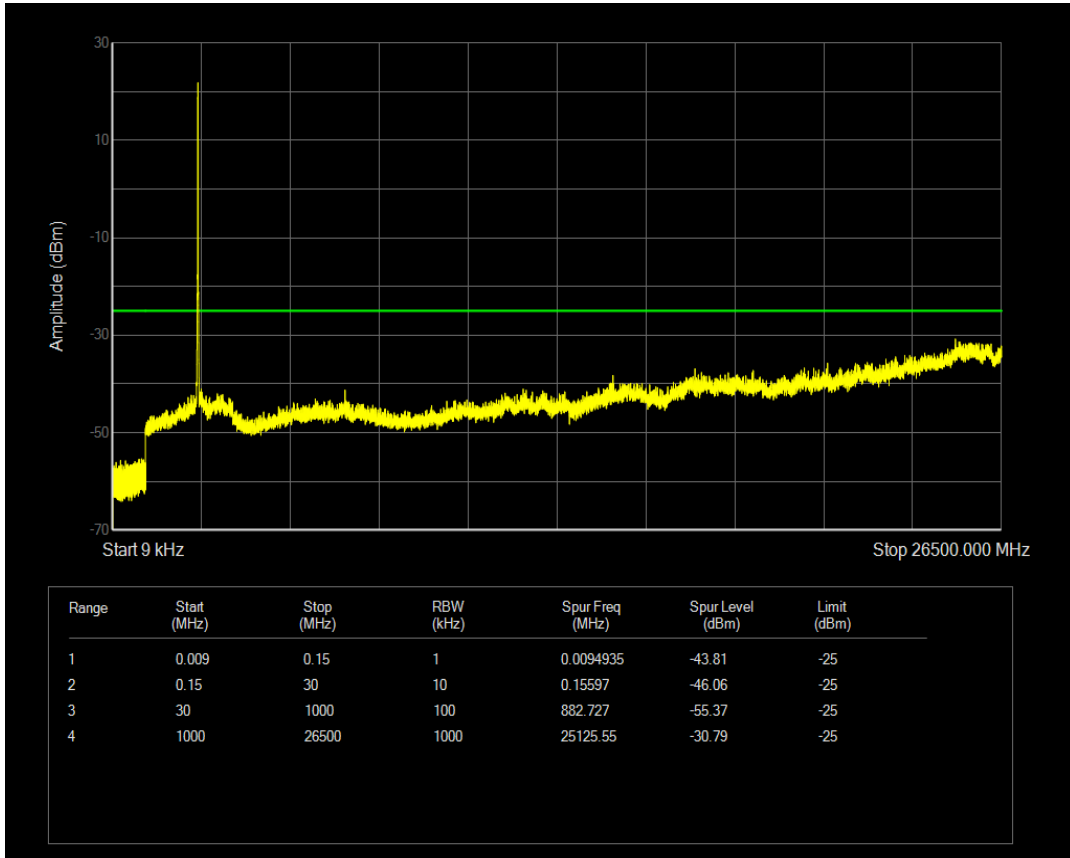

Band7 QPSK BW=15MHz Channel=21375 RB Size=75 Position=#0

Band7 16QAM BW=15MHz Channel=21375 RB Size=1 Position=#0