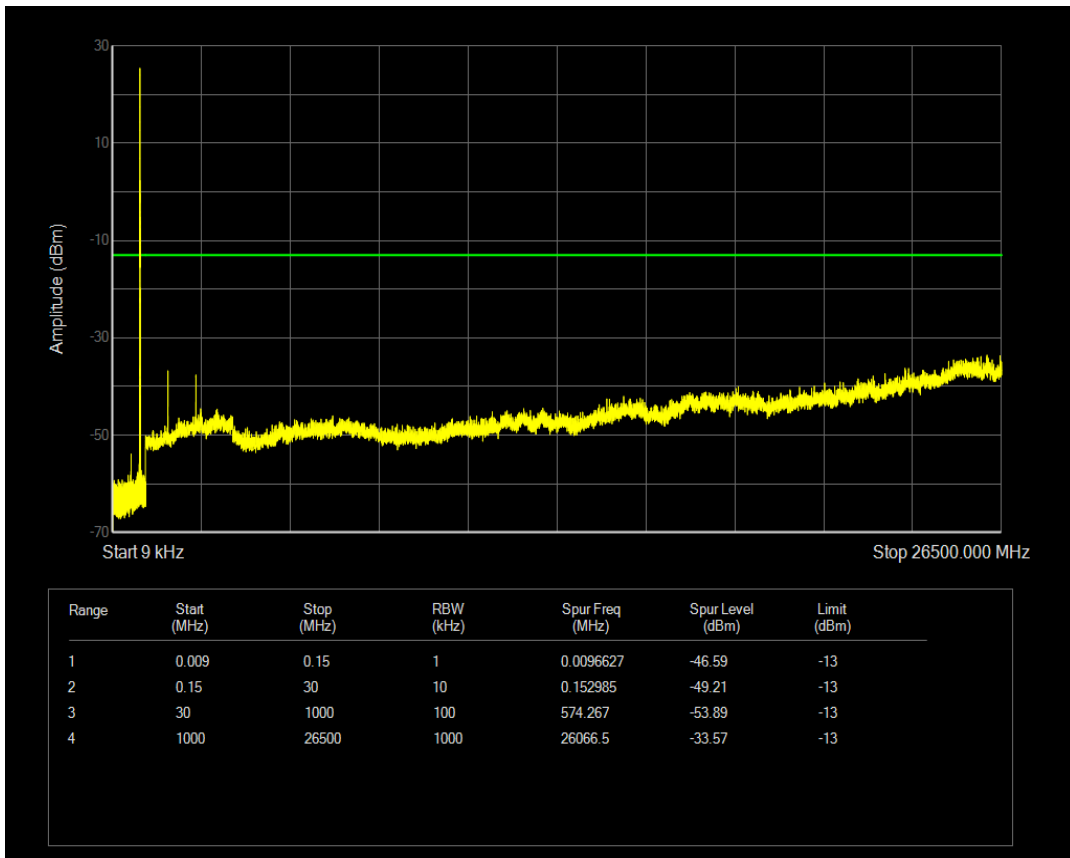

Band5 QPSK BW=5MHz Channel=20425 RB Size=1 Position=#0

Band5 QPSK BW=5MHz Channel=20425 RB Size=25 Position=#0

Band5 16QAM BW=5MHz Channel=20425 RB Size=1 Position=#0

Band5 16QAM BW=5MHz Channel=20425 RB Size=25 Position=#0

Band5 QPSK BW=5MHz Channel=20525 RB Size=1 Position=#0

Band5 QPSK BW=5MHz Channel=20525 RB Size=25 Position=#0

Band5 16QAM BW=5MHz Channel=20525 RB Size=1 Position=#0

Band5 16QAM BW=5MHz Channel=20525 RB Size=25 Position=#0