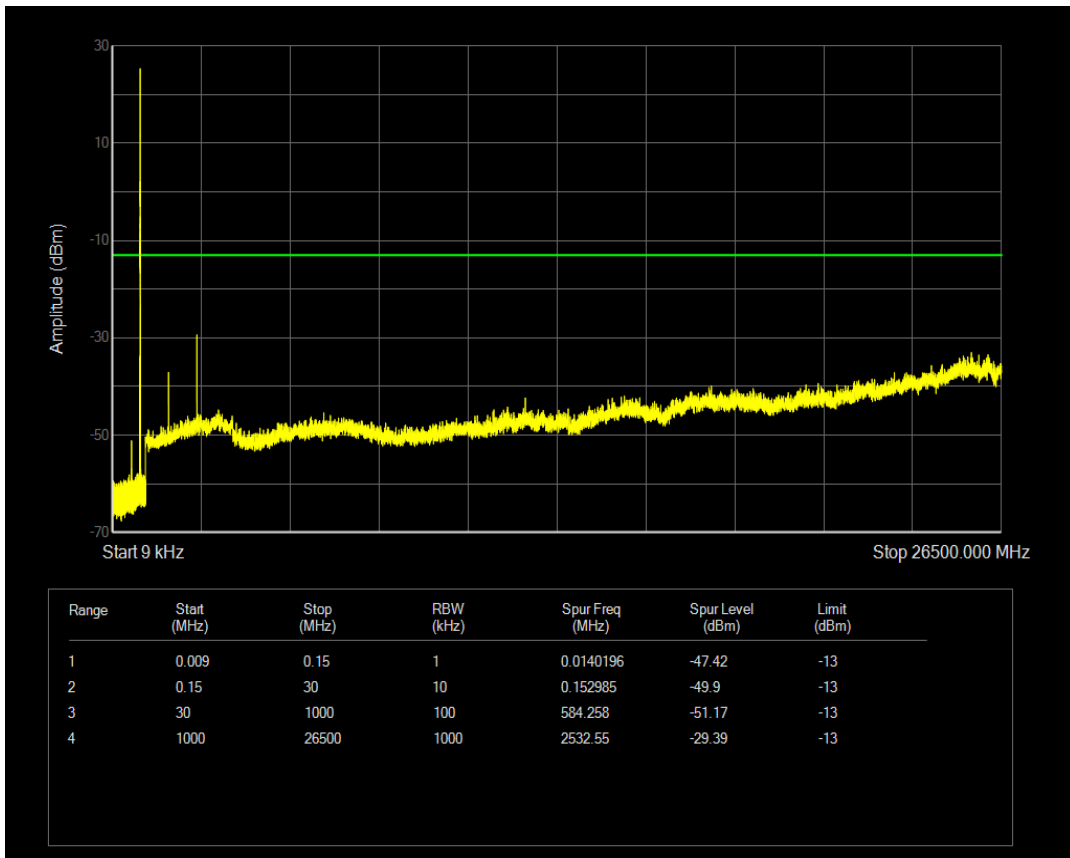

Band5 QPSK BW=5MHz Channel=20525 RB Size=1 Position=#0

Band5 QPSK BW=5MHz Channel=20525 RB Size=25 Position=#0

Band5 16QAM BW=5MHz Channel=20525 RB Size=1 Position=#0

Band5 16QAM BW=5MHz Channel=20525 RB Size=25 Position=#0

Band5 QPSK BW=5MHz Channel=20625 RB Size=1 Position=#0

Band5 QPSK BW=5MHz Channel=20625 RB Size=25 Position=#0

Band5 16QAM BW=5MHz Channel=20625 RB Size=1 Position=#0

Band5 16QAM BW=5MHz Channel=20625 RB Size=25 Position=#0