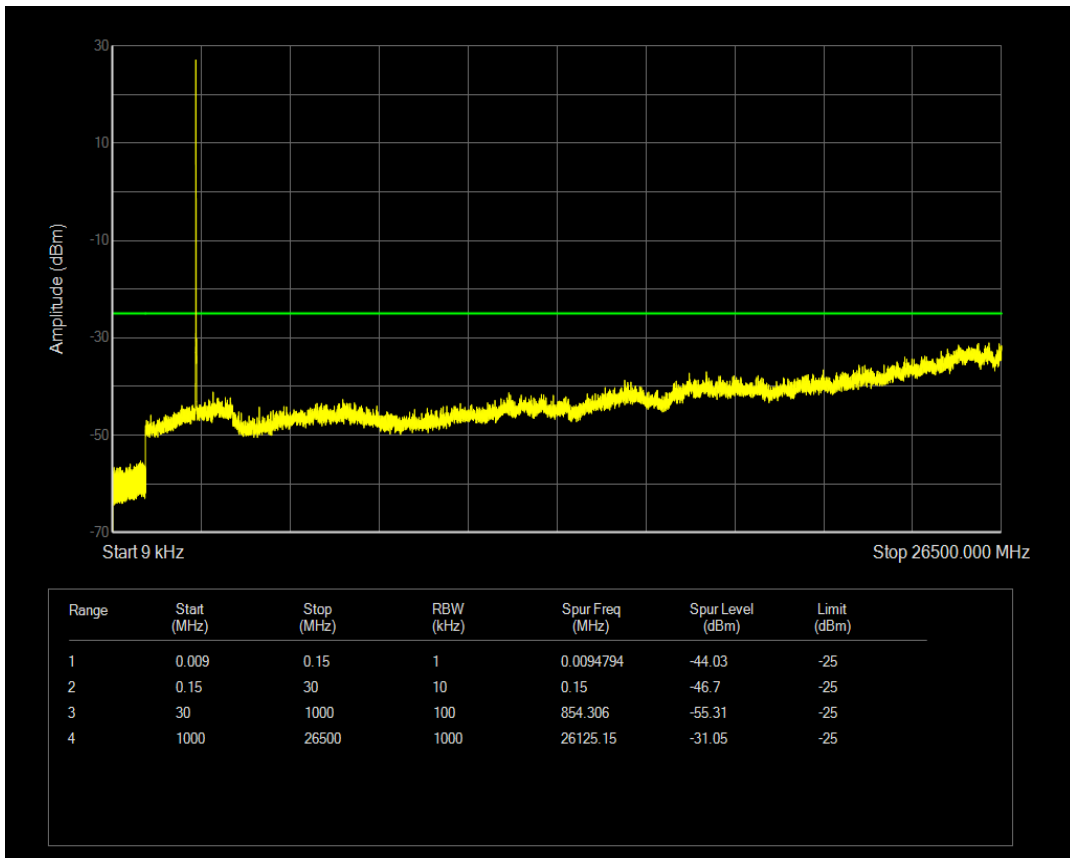

Band7 QPSK BW=5MHz Channel=21425 RB Size=1 Position=#0

Band7 QPSK BW=5MHz Channel=21425 RB Size=25 Position=#0

Band7 16QAM BW=5MHz Channel=21425 RB Size=1 Position=#0

Band7 16QAM BW=5MHz Channel=21425 RB Size=25 Position=#0

Band7 QPSK BW=10MHz Channel=20800 RB Size=1 Position=#0

Band7 QPSK BW=10MHz Channel=20800 RB Size=50 Position=#0

Band7 16QAM BW=10MHz Channel=20800 RB Size=1 Position=#0

Band7 16QAM BW=10MHz Channel=20800 RB Size=50 Position=#0