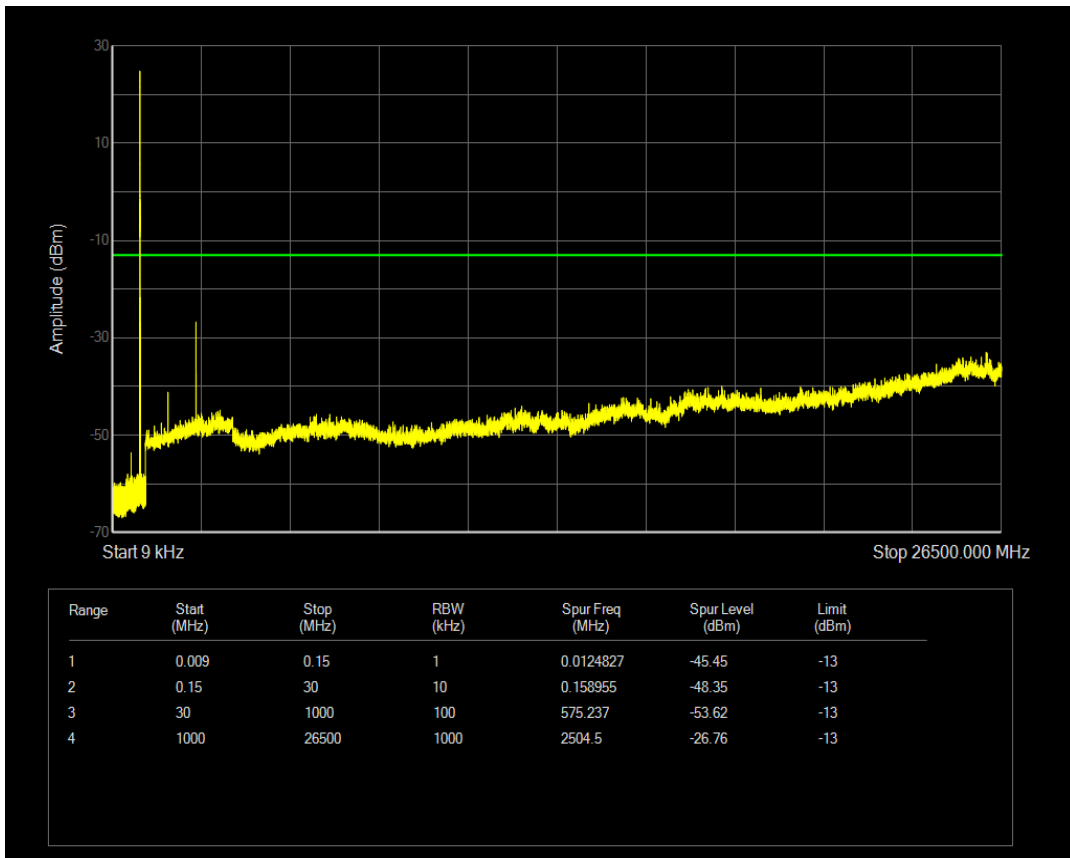

Band5 16QAM BW=3MHz Channel=20525 RB Size=1 Position=#0

Band5 16QAM BW=3MHz Channel=20525 RB Size=15 Position=#0