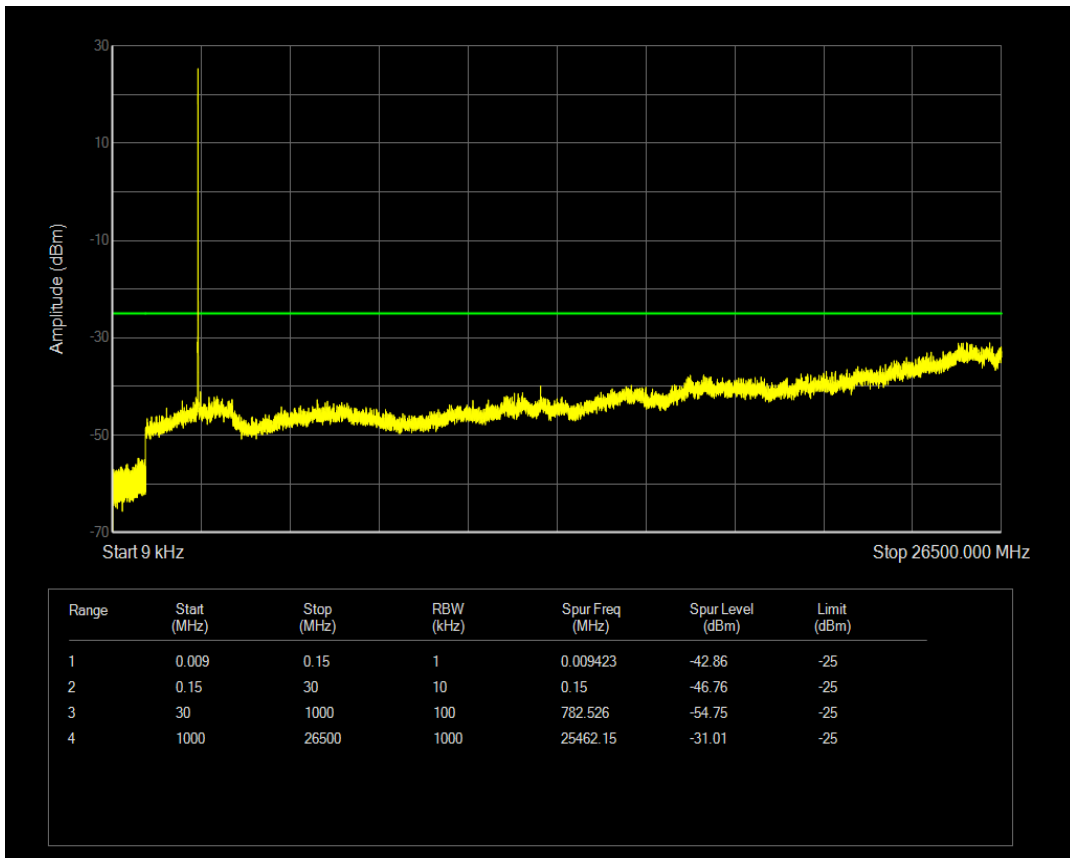

Band7 QPSK BW=5MHz Channel=21100 RB Size=1 Position=#0

Band7 QPSK BW=5MHz Channel=21100 RB Size=25 Position=#0

Band7 16QAM BW=5MHz Channel=21100 RB Size=1 Position=#0

Band7 16QAM BW=5MHz Channel=21100 RB Size=25 Position=#0

Band7 QPSK BW=5MHz Channel=21425 RB Size=1 Position=#0

Band7 QPSK BW=5MHz Channel=21425 RB Size=25 Position=#0

Band7 16QAM BW=5MHz Channel=21425 RB Size=1 Position=#0

Band7 16QAM BW=5MHz Channel=21425 RB Size=25 Position=#0