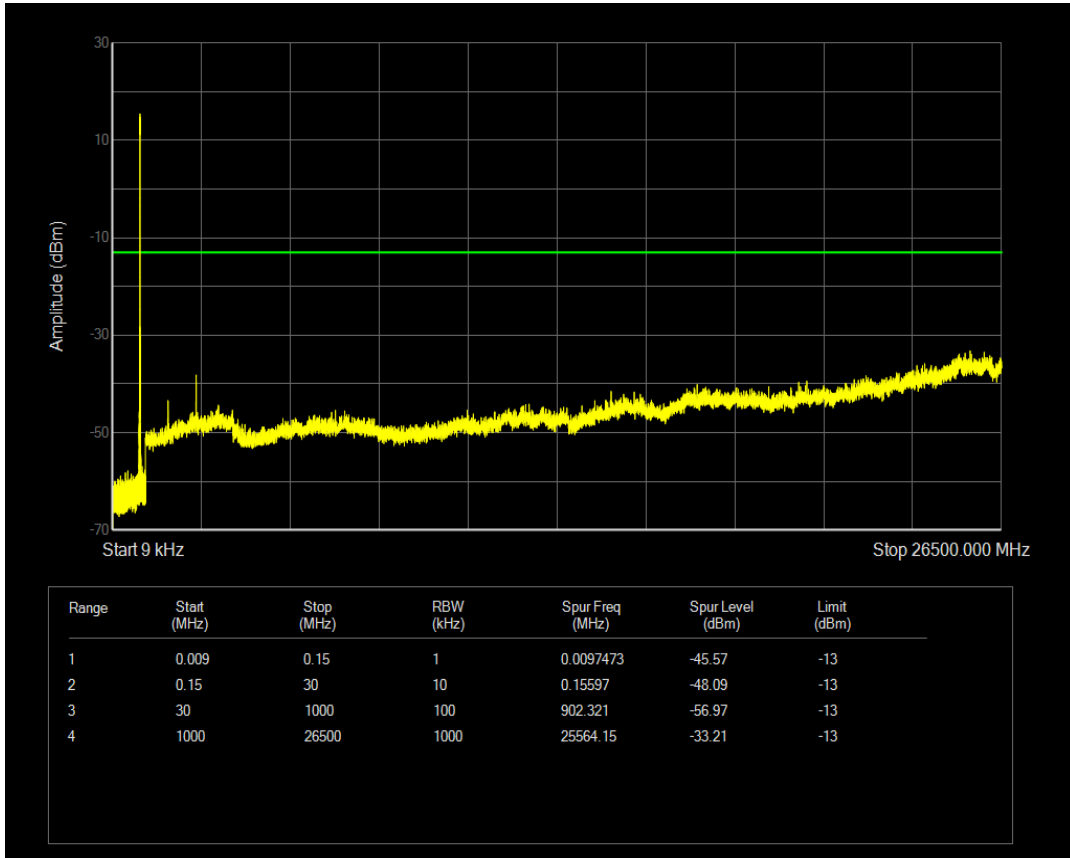

Band5 QPSK BW=5MHz Channel=20425 RB Size=1 Position=#0

Band5 QPSK BW=5MHz Channel=20425 RB Size=25 Position=#0

Band5 16QAM BW=5MHz Channel=20425 RB Size=1 Position=#0

Band5 16QAM BW=5MHz Channel=20425 RB Size=25 Position=#0

Band5 QPSK BW=5MHz Channel=20525 RB Size=1 Position=#0

Band5 QPSK BW=5MHz Channel=20525 RB Size=25 Position=#0

Band5 16QAM BW=5MHz Channel=20525 RB Size=1 Position=#0

Band5 16QAM BW=5MHz Channel=20525 RB Size=25 Position=#0