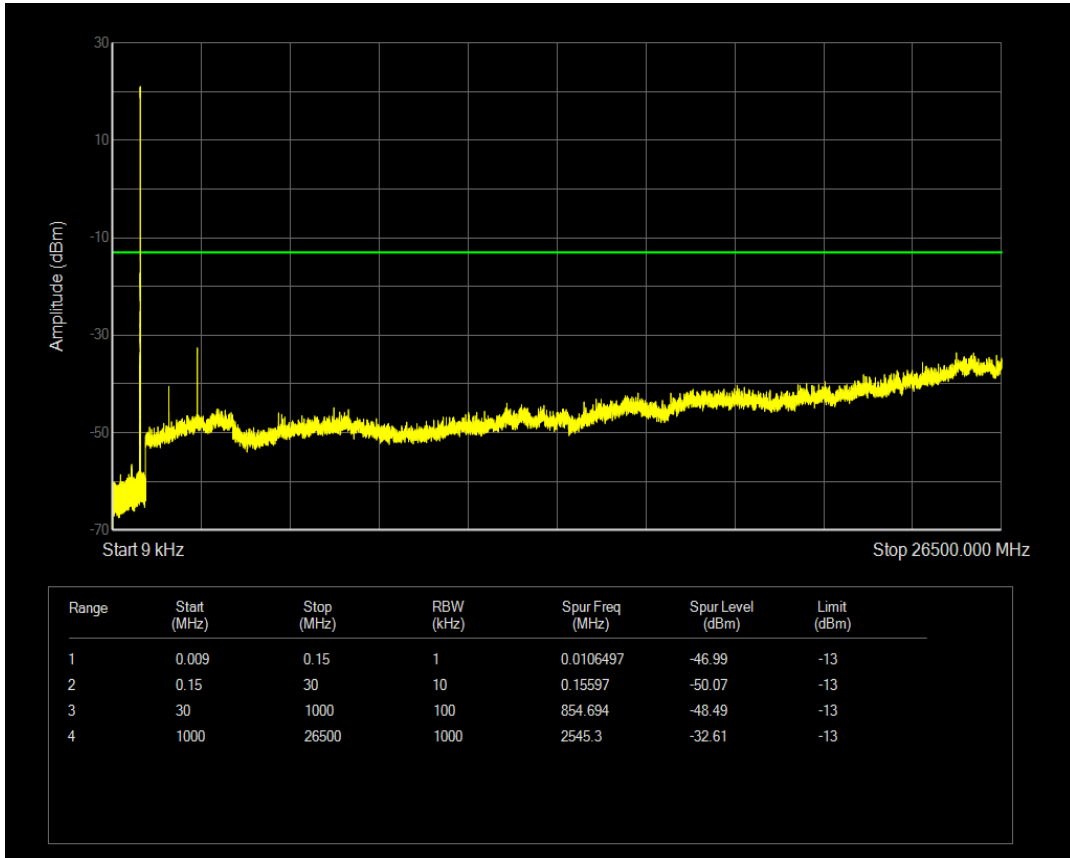

Band5 QPSK BW=1.4MHz Channel=20407 RB Size=1 Position=#0

Band5 QPSK BW=1.4MHz Channel=20407 RB Size=6 Position=#0

Band5 16QAM BW=1.4MHz Channel=20407 RB Size=1 Position=#0

Band5 16QAM BW=1.4MHz Channel=20407 RB Size=6 Position=#0

Band5 QPSK BW=1.4MHz Channel=20525 RB Size=1 Position=#0

Band5 QPSK BW=1.4MHz Channel=20525 RB Size=6 Position=#0

Band5 16QAM BW=1.4MHz Channel=20525 RB Size=6 Position=#0

Band5 16QAM BW=1.4MHz Channel=20525 RB Size=1 Position=#0

Band5 QPSK BW=1.4MHz Channel=20643 RB Size=1 Position=#0

Band5 QPSK BW=1.4MHz Channel=20643 RB Size=6 Position=#0

Band5 16QAM BW=1.4MHz Channel=20643 RB Size=1 Position=#0

Band5 16QAM BW=1.4MHz Channel=20643 RB Size=6 Position=#0