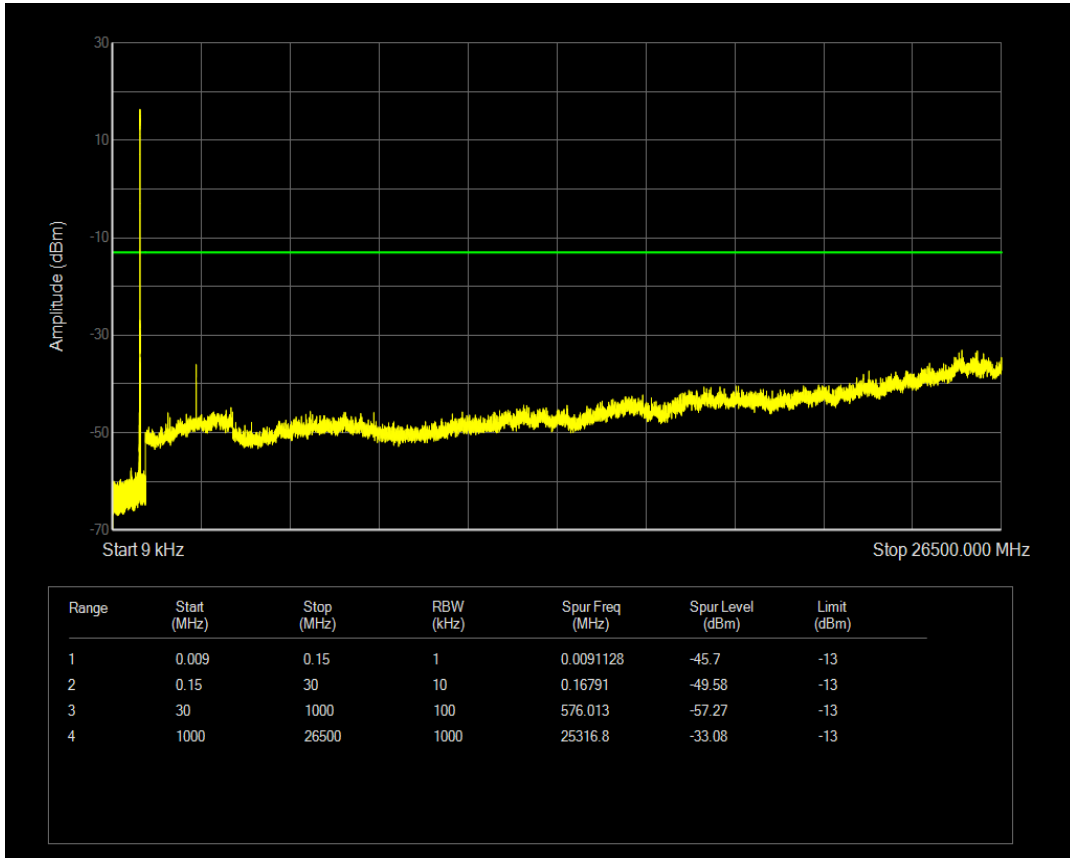

Band5 QPSK BW=3MHz Channel=20525 RB Size=15 Position=#0

Band5 16QAM BW=3MHz Channel=20525 RB Size=1 Position=#0