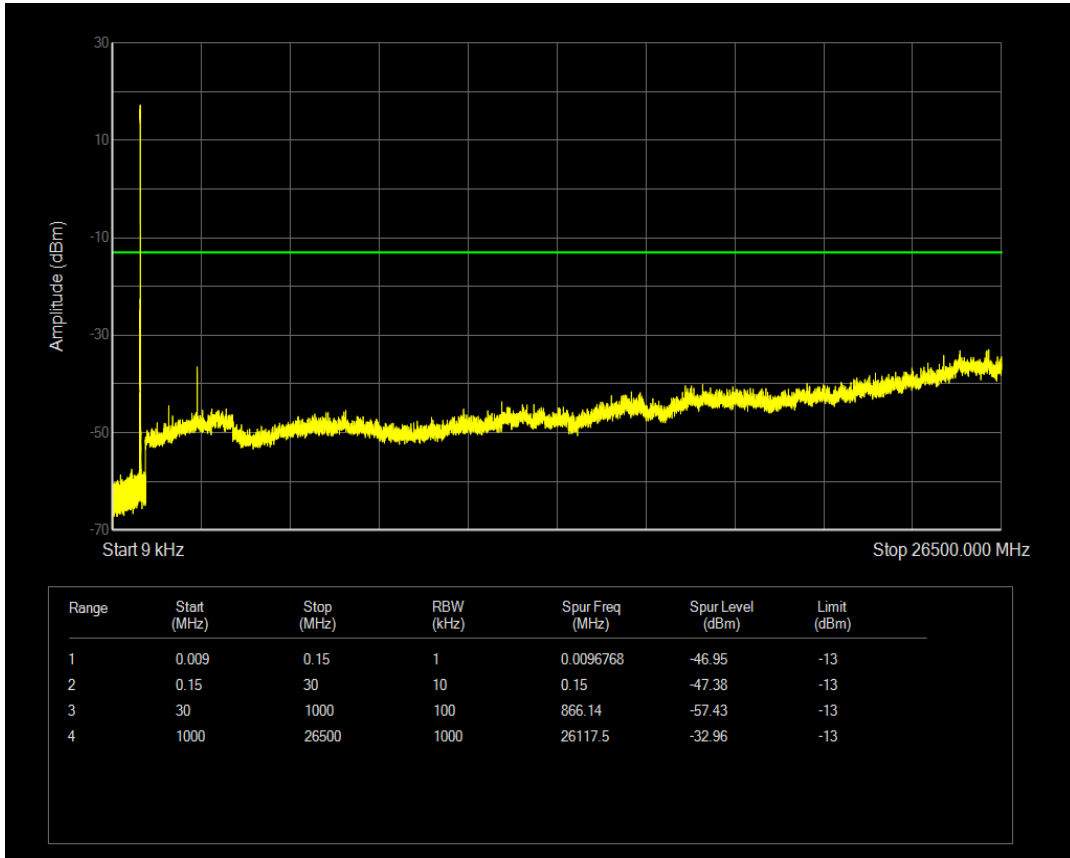

Band5 QPSK BW=3MHz Channel=20635 RB Size=15 Position=#0

Band5 16QAM BW=3MHz Channel=20635 RB Size=1 Position=#0