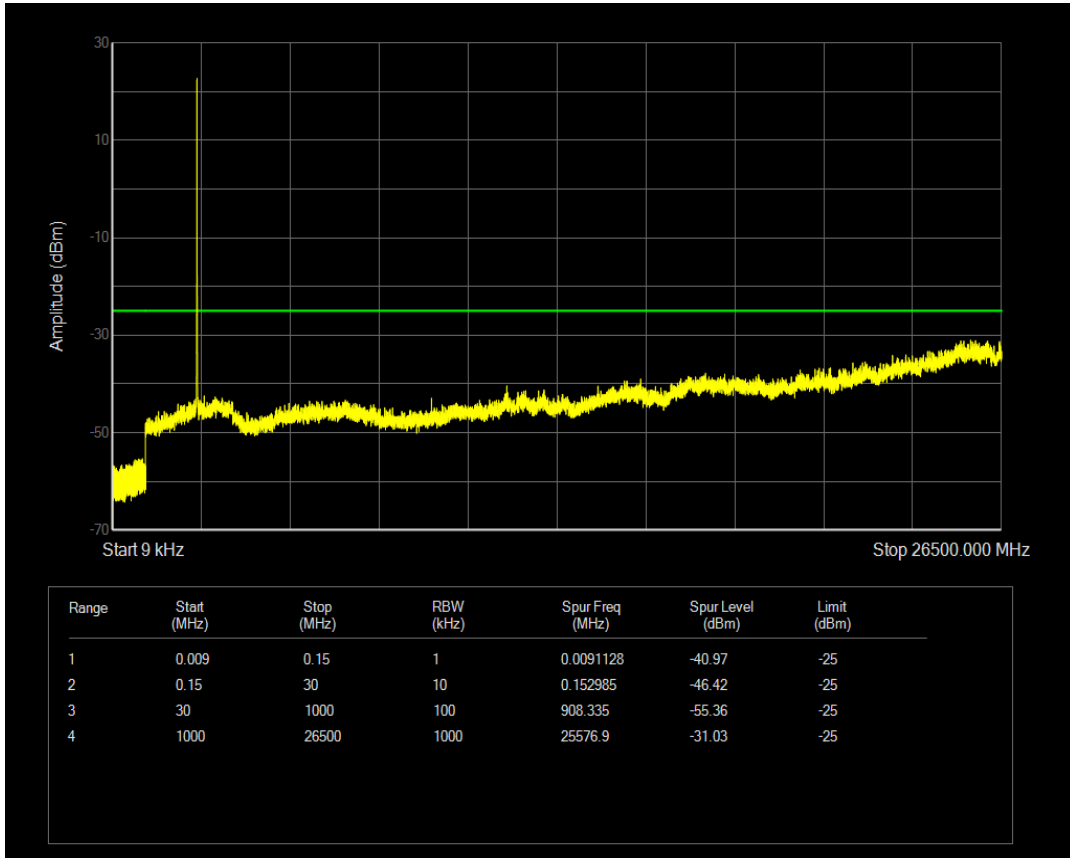

Band5 QPSK BW=10MHz Channel=20600 RB Size=1 Position=#0

Band5 QPSK BW=10MHz Channel=20600 RB Size=50 Position=#0

Band5 16QAM BW=10MHz Channel=20600 RB Size=1 Position=#0

Band5 16QAM BW=10MHz Channel=20600 RB Size=50 Position=#0

Band7 QPSK BW=5MHz Channel=20775 RB Size=1 Position=#0

Band7 QPSK BW=5MHz Channel=20775 RB Size=25 Position=#0

Band7 16QAM BW=5MHz Channel=20775 RB Size=1 Position=#0

Band7 16QAM BW=5MHz Channel=20775 RB Size=25 Position=#0

Band7 QPSK BW=5MHz Channel=21100 RB Size=1 Position=#0

Band7 QPSK BW=5MHz Channel=21100 RB Size=25 Position=#0

Band7 16QAM BW=5MHz Channel=21100 RB Size=1 Position=#0

Band7 16QAM BW=5MHz Channel=21100 RB Size=25 Position=#0