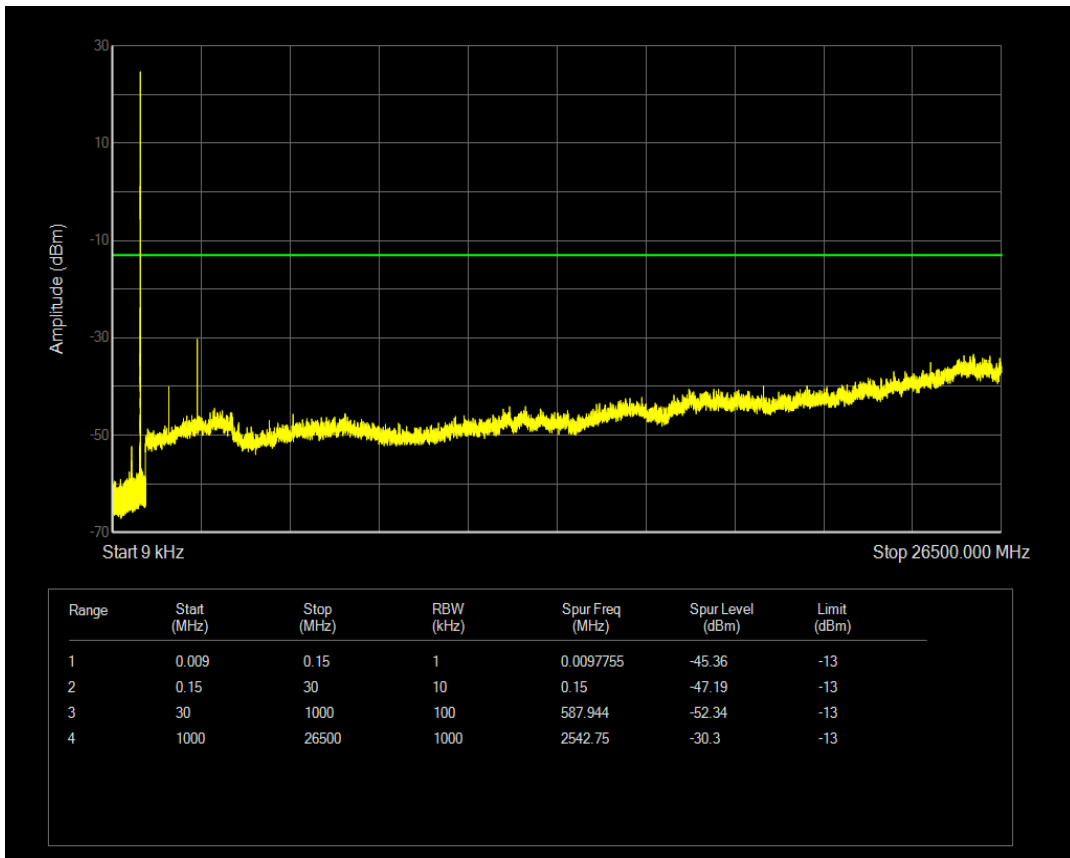

Band5 QPSK BW=1.4MHz Channel=20407 RB Size=1 Position=#0

Band5 QPSK BW=1.4MHz Channel=20407 RB Size=6 Position=#0

Band5 16QAM BW=1.4MHz Channel=20407 RB Size=1 Position=#0

Band5 16QAM BW=1.4MHz Channel=20407 RB Size=6 Position=#0

Band5 QPSK BW=1.4MHz Channel=20525 RB Size=1 Position=#0

Band5 QPSK BW=1.4MHz Channel=20525 RB Size=6 Position=#0

Band5 16QAM BW=1.4MHz Channel=20525 RB Size=6 Position=#0

Band5 16QAM BW=1.4MHz Channel=20525 RB Size=1 Position=#0

Band5 QPSK BW=1.4MHz Channel=20643 RB Size=1 Position=#0

Band5 QPSK BW=1.4MHz Channel=20643 RB Size=6 Position=#0

Band5 16QAM BW=1.4MHz Channel=20643 RB Size=1 Position=#0

Band5 16QAM BW=1.4MHz Channel=20643 RB Size=6 Position=#0