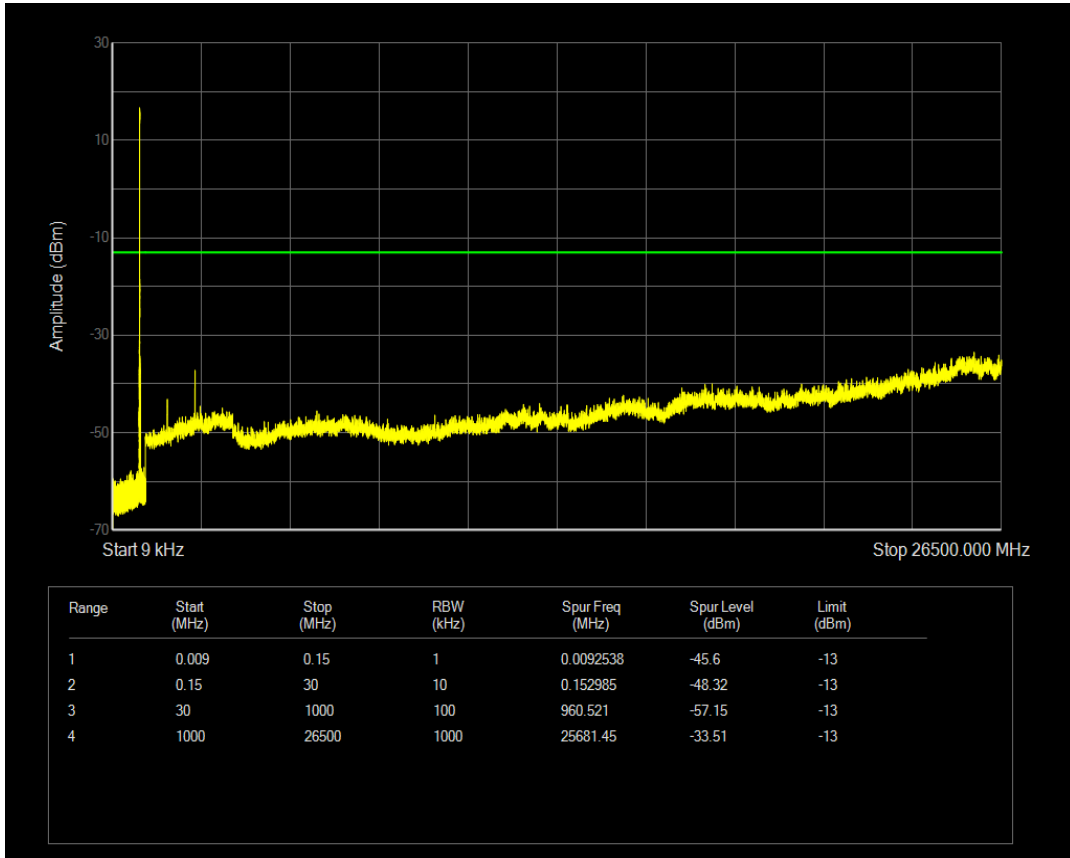

Band5 QPSK BW=1.4MHz Channel=20525 RB Size=1 Position=#0

Band5 QPSK BW=1.4MHz Channel=20525 RB Size=6 Position=#0

Band5 16QAM BW=1.4MHz Channel=20525 RB Size=6 Position=#0

Band5 16QAM BW=1.4MHz Channel=20525 RB Size=1 Position=#0

Band5 QPSK BW=1.4MHz Channel=20643 RB Size=1 Position=#0

Band5 QPSK BW=1.4MHz Channel=20643 RB Size=6 Position=#0

Band5 16QAM BW=1.4MHz Channel=20643 RB Size=1 Position=#0

Band5 16QAM BW=1.4MHz Channel=20643 RB Size=6 Position=#0

Band5 QPSK BW=3MHz Channel=20415 RB Size=1 Position=#0

Band5 QPSK BW=3MHz Channel=20415 RB Size=15 Position=#0

Band5 16QAM BW=3MHz Channel=20415 RB Size=1 Position=#0

Band5 16QAM BW=3MHz Channel=20415 RB Size=15 Position=#0