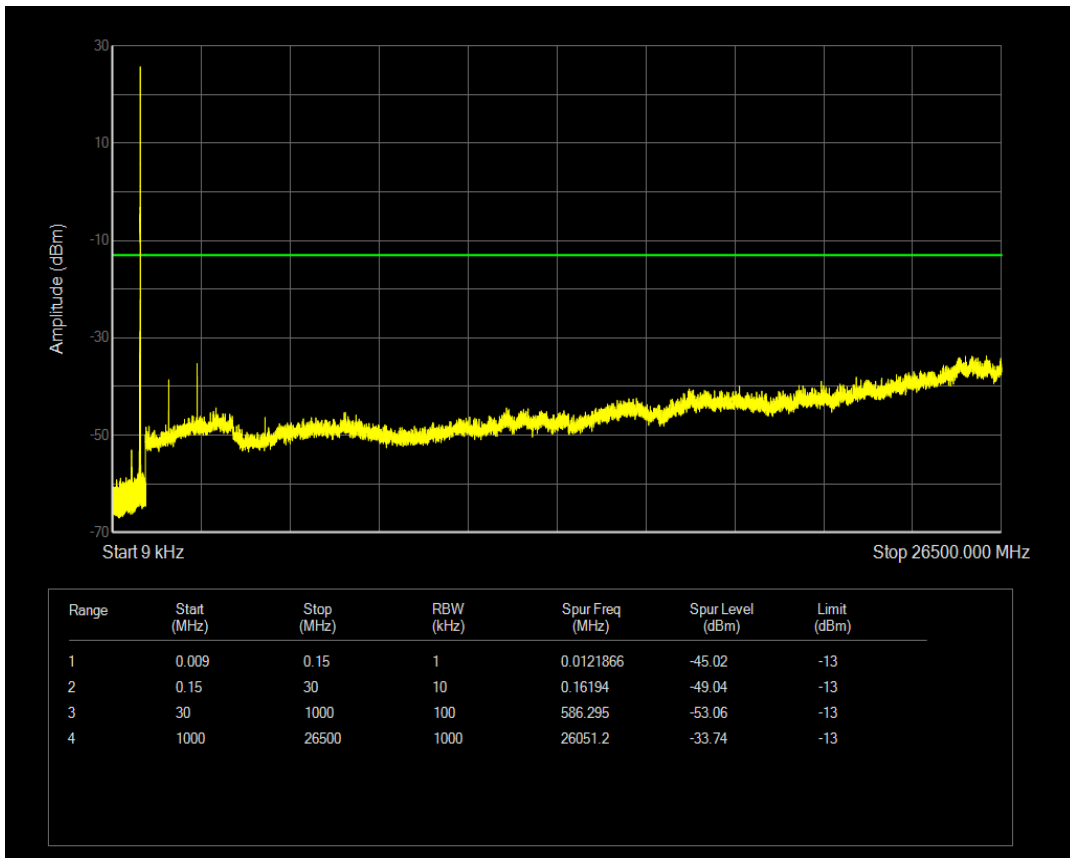

Band5 16QAM BW=3MHz Channel=20635 RB Size=1 Position=#0

Band5 16QAM BW=3MHz Channel=20635 RB Size=15 Position=#0