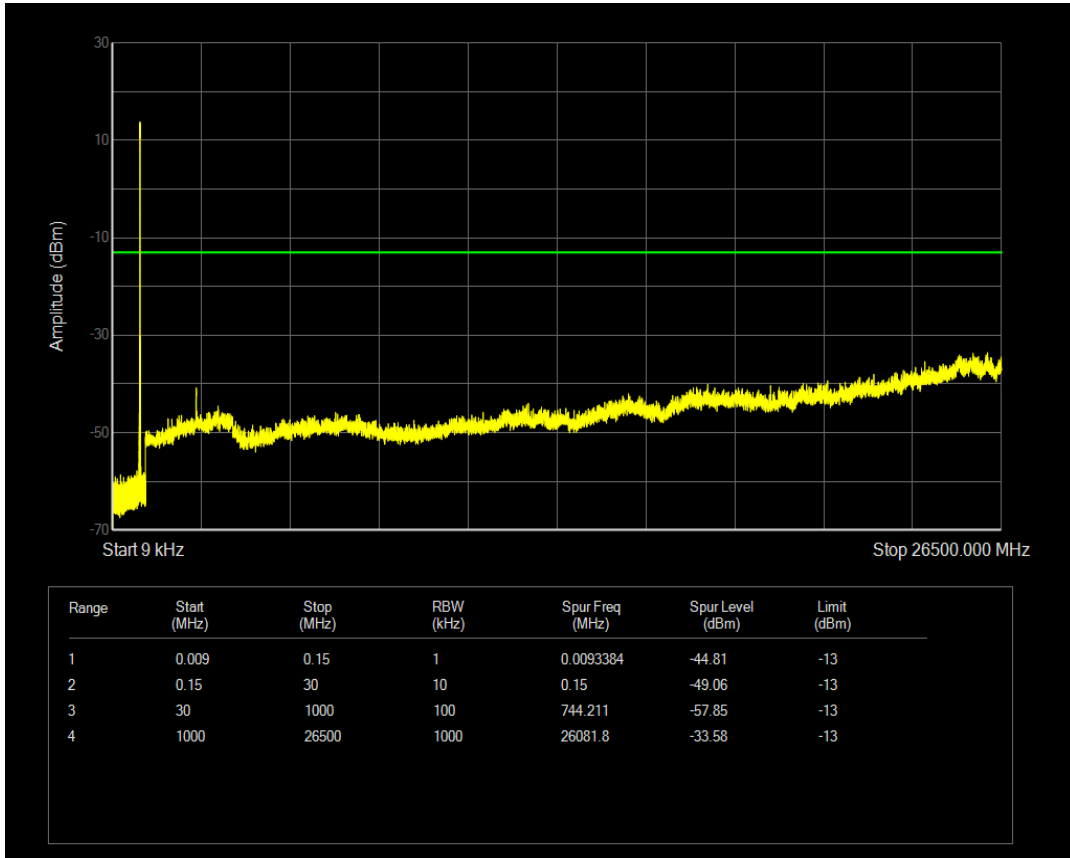

Band5 QPSK BW=5MHz Channel=20525 RB Size=1 Position=#0

Band5 QPSK BW=5MHz Channel=20525 RB Size=25 Position=#0

Band5 16QAM BW=5MHz Channel=20525 RB Size=1 Position=#0

Band5 16QAM BW=5MHz Channel=20525 RB Size=25 Position=#0

Band5 QPSK BW=5MHz Channel=20625 RB Size=1 Position=#0

Band5 QPSK BW=5MHz Channel=20625 RB Size=25 Position=#0

Band5 16QAM BW=5MHz Channel=20625 RB Size=1 Position=#0

Band5 16QAM BW=5MHz Channel=20625 RB Size=25 Position=#0