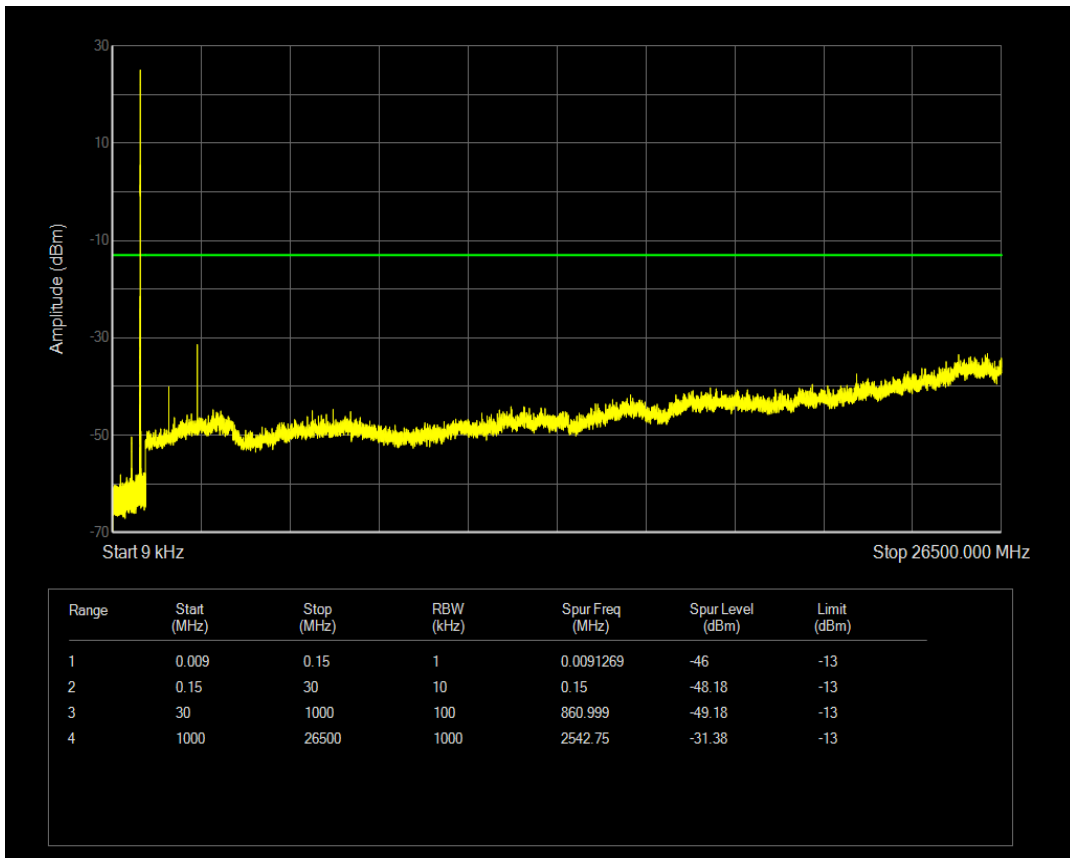

Band5 QPSK BW=1.4MHz Channel=20407 RB Size=1 Position=#0

Band5 QPSK BW=1.4MHz Channel=20407 RB Size=6 Position=#0

Band5 16QAM BW=1.4MHz Channel=20407 RB Size=1 Position=#0

Band5 16QAM BW=1.4MHz Channel=20407 RB Size=6 Position=#0

Band5 QPSK BW=1.4MHz Channel=20525 RB Size=1 Position=#0

Band5 QPSK BW=1.4MHz Channel=20525 RB Size=6 Position=#0

Band5 16QAM BW=1.4MHz Channel=20525 RB Size=6 Position=#0

Band5 16QAM BW=1.4MHz Channel=20525 RB Size=1 Position=#0

Band5 QPSK BW=1.4MHz Channel=20643 RB Size=1 Position=#0

Band5 QPSK BW=1.4MHz Channel=20643 RB Size=6 Position=#0

Band5 16QAM BW=1.4MHz Channel=20643 RB Size=1 Position=#0

Band5 16QAM BW=1.4MHz Channel=20643 RB Size=6 Position=#0