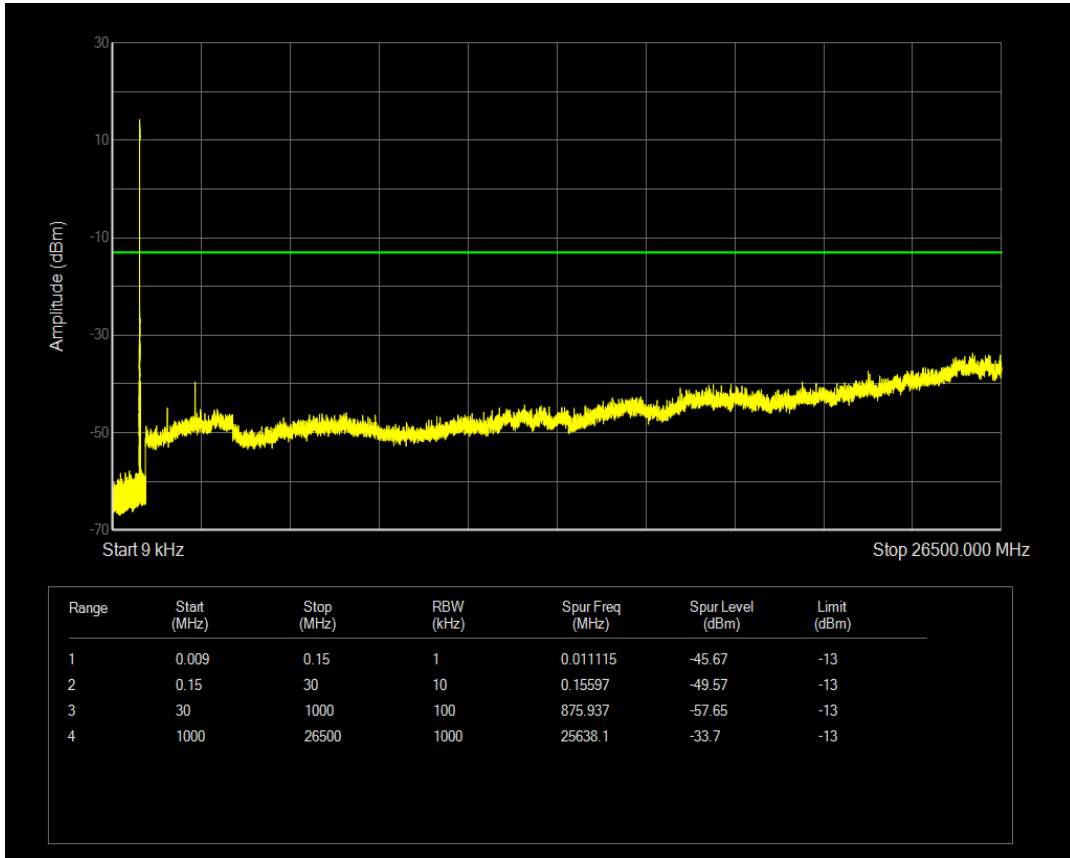

Band5 QPSK BW=5MHz Channel=20425 RB Size=1 Position=#0

Band5 QPSK BW=5MHz Channel=20425 RB Size=25 Position=#0

Band5 16QAM BW=5MHz Channel=20425 RB Size=1 Position=#0

Band5 16QAM BW=5MHz Channel=20425 RB Size=25 Position=#0

Band5 QPSK BW=5MHz Channel=20525 RB Size=1 Position=#0

Band5 QPSK BW=5MHz Channel=20525 RB Size=25 Position=#0

Band5 16QAM BW=5MHz Channel=20525 RB Size=1 Position=#0

Band5 16QAM BW=5MHz Channel=20525 RB Size=25 Position=#0