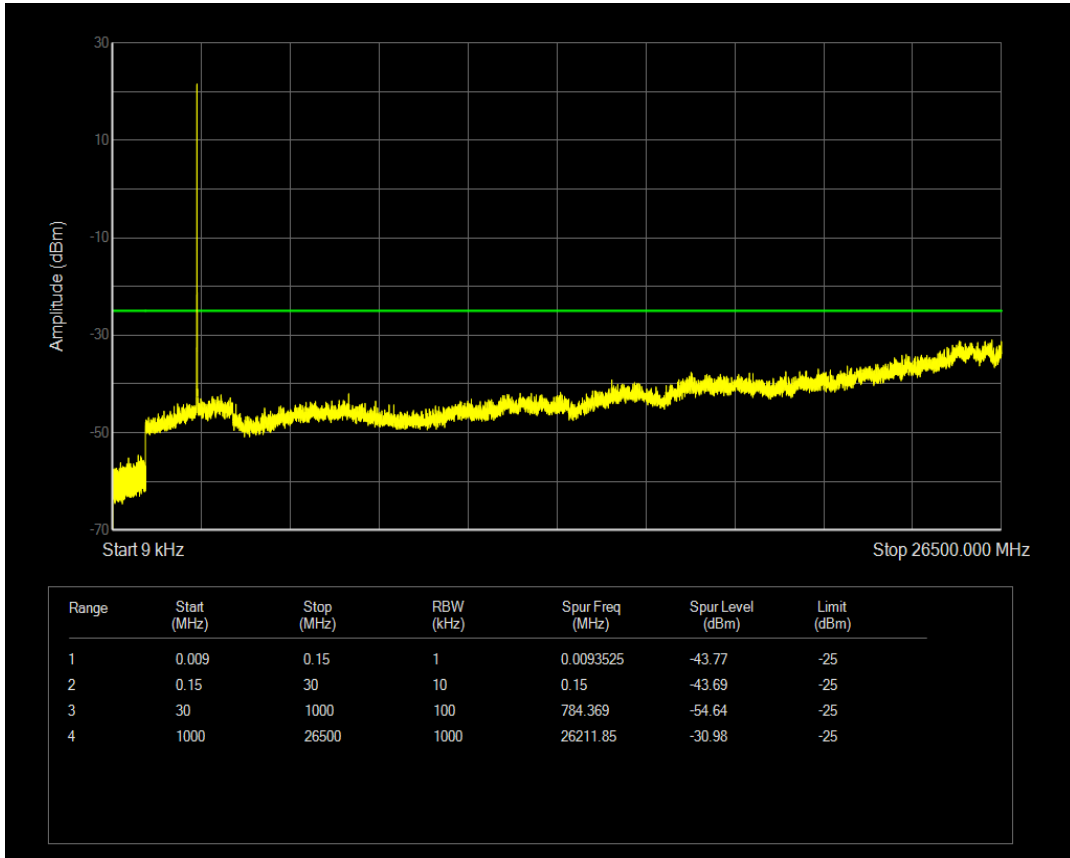

Band7 QPSK BW=5MHz Channel=21100 RB Size=1 Position=#0

Band7 QPSK BW=5MHz Channel=21100 RB Size=25 Position=#0

Band7 16QAM BW=5MHz Channel=21100 RB Size=1 Position=#0

Band7 16QAM BW=5MHz Channel=21100 RB Size=25 Position=#0