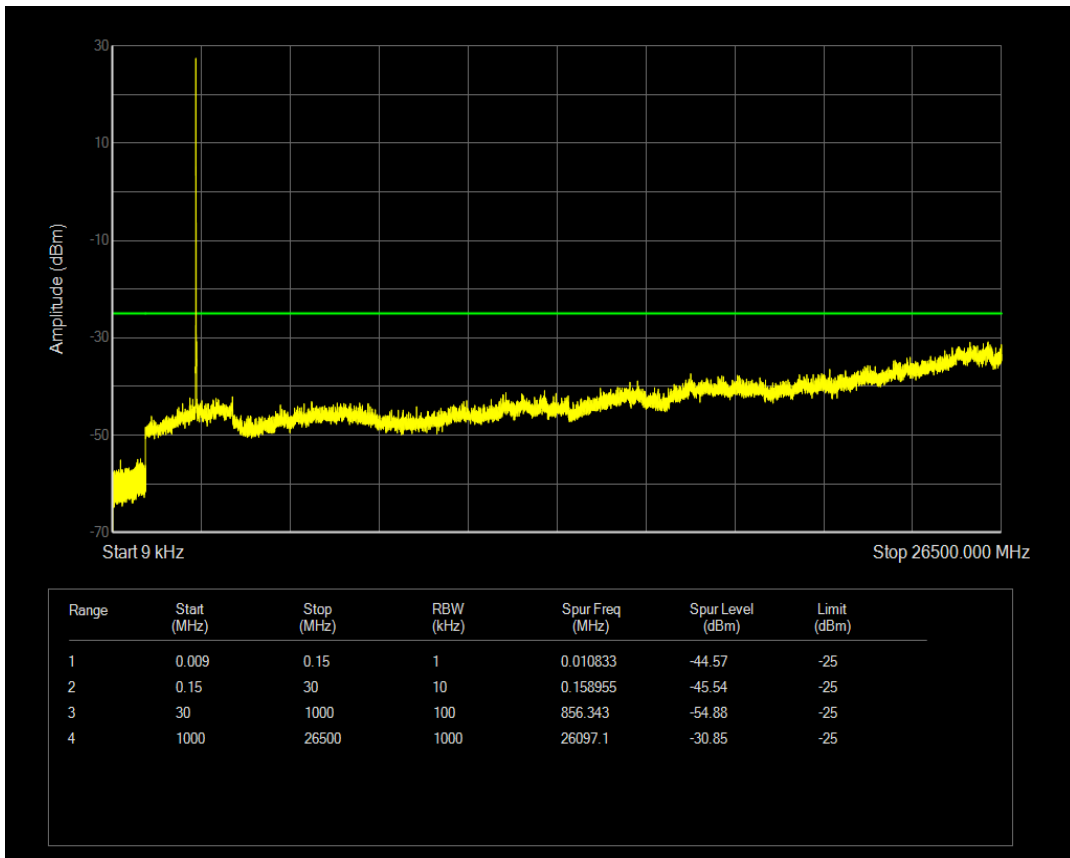

Band7 QPSK BW=5MHz Channel=21425 RB Size=1 Position=#0

Band7 QPSK BW=5MHz Channel=21425 RB Size=25 Position=#0

Band7 16QAM BW=5MHz Channel=21425 RB Size=1 Position=#0

Band7 16QAM BW=5MHz Channel=21425 RB Size=25 Position=#0

Band7 QPSK BW=10MHz Channel=20800 RB Size=1 Position=#0

Band7 QPSK BW=10MHz Channel=20800 RB Size=50 Position=#0

Band7 16QAM BW=10MHz Channel=20800 RB Size=1 Position=#0

Band7 16QAM BW=10MHz Channel=20800 RB Size=50 Position=#0