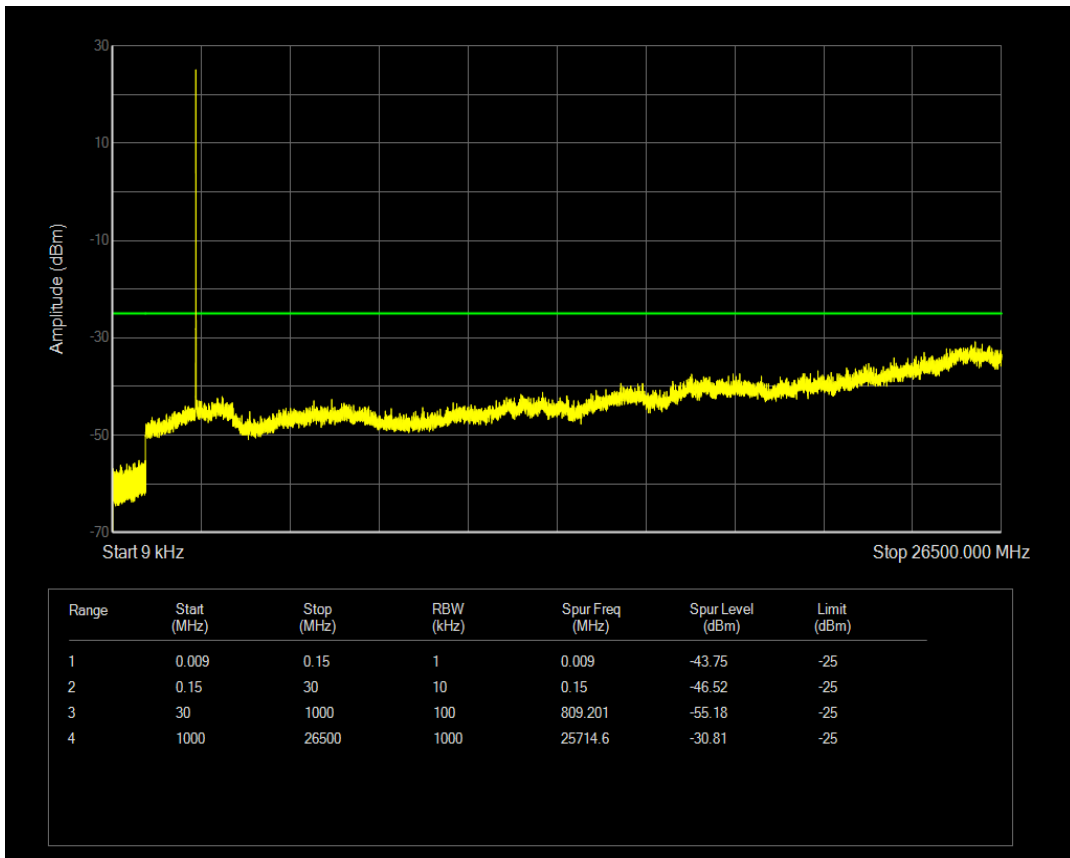

Band5 QPSK BW=10MHz Channel=20525 RB Size=1 Position=#0

Band5 QPSK BW=10MHz Channel=20525 RB Size=50 Position=#0

Band5 16QAM BW=10MHz Channel=20525 RB Size=1 Position=#0

Band5 16QAM BW=10MHz Channel=20525 RB Size=50 Position=#0

Band5 QPSK BW=10MHz Channel=20600 RB Size=1 Position=#0

Band5 QPSK BW=10MHz Channel=20600 RB Size=50 Position=#0

Band5 16QAM BW=10MHz Channel=20600 RB Size=1 Position=#0

Band5 16QAM BW=10MHz Channel=20600 RB Size=50 Position=#0

Band7 QPSK BW=5MHz Channel=20775 RB Size=1 Position=#0

Band7 QPSK BW=5MHz Channel=20775 RB Size=25 Position=#0

Band7 16QAM BW=5MHz Channel=20775 RB Size=1 Position=#0

Band7 16QAM BW=5MHz Channel=20775 RB Size=25 Position=#0