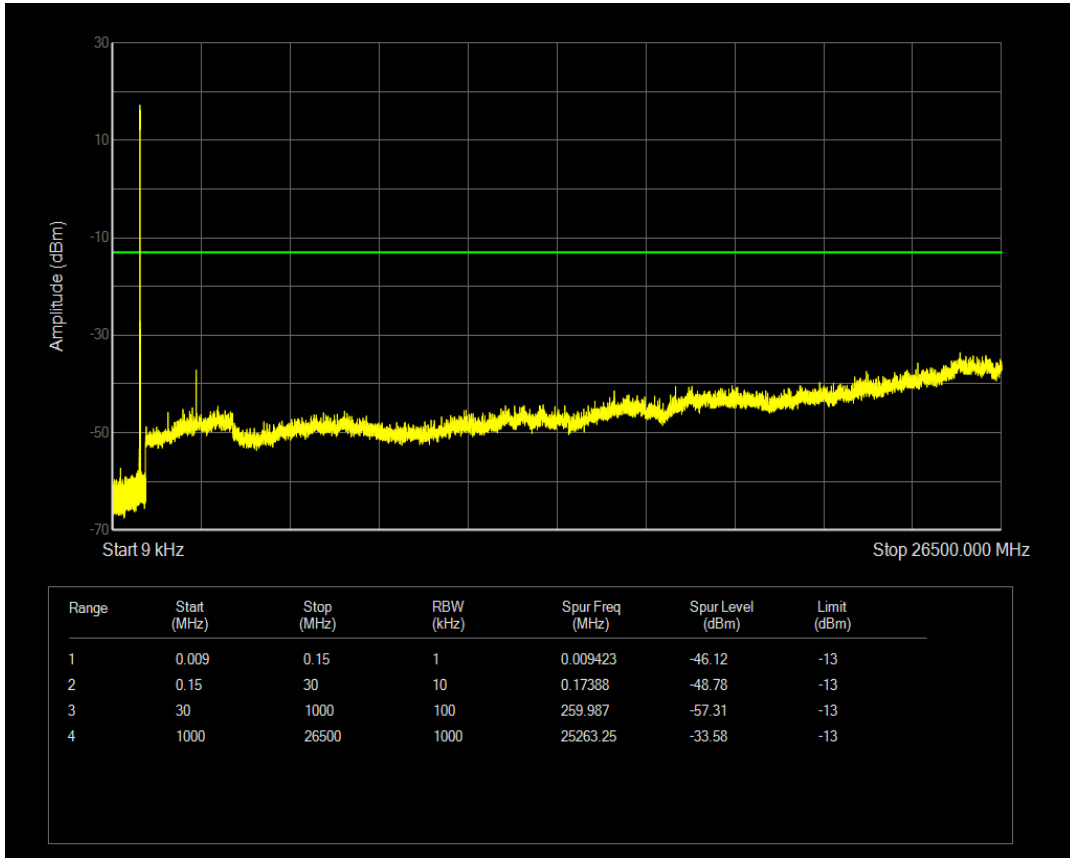

Band5 QPSK BW=3MHz Channel=20525 RB Size=1 Position=#0

Band5 QPSK BW=3MHz Channel=20525 RB Size=15 Position=#0

Band5 16QAM BW=3MHz Channel=20525 RB Size=1 Position=#0

Band5 16QAM BW=3MHz Channel=20525 RB Size=15 Position=#0