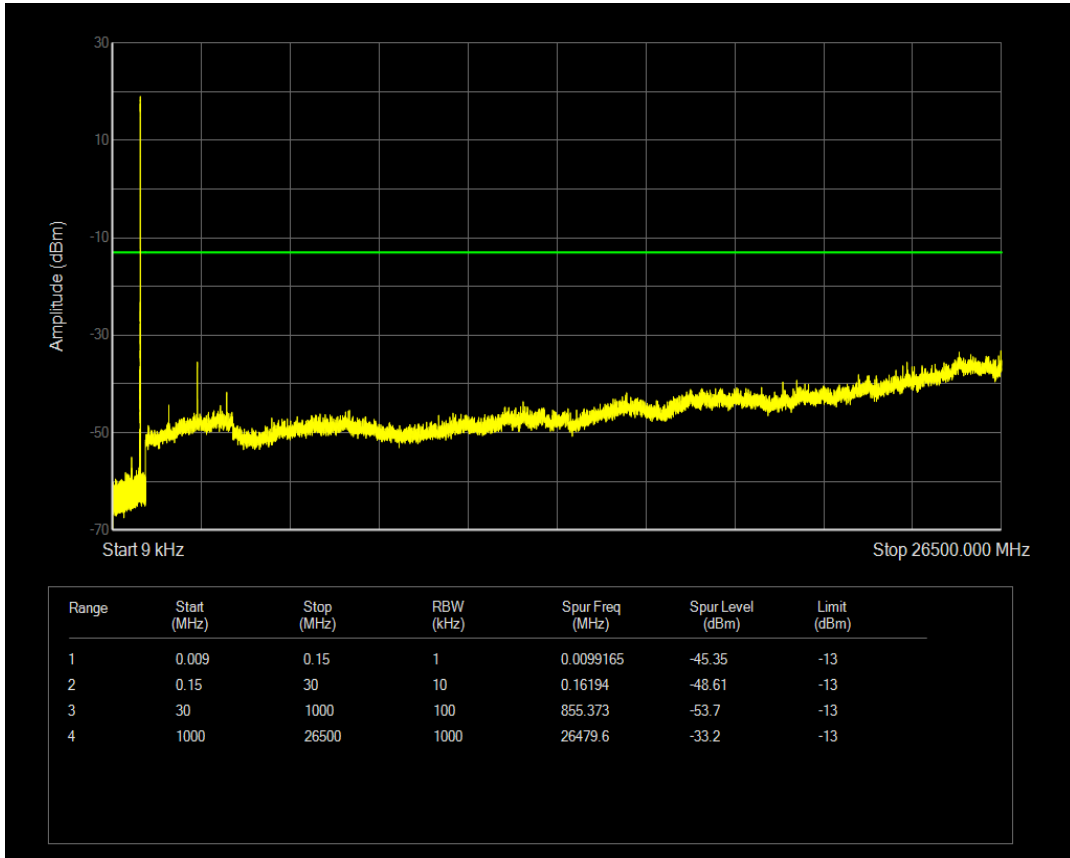

Band5 QPSK BW=1.4MHz Channel=20525 RB Size=1 Position=#0

Band5 QPSK BW=1.4MHz Channel=20525 RB Size=6 Position=#0

Band5 16QAM BW=1.4MHz Channel=20525 RB Size=6 Position=#0

Band5 16QAM BW=1.4MHz Channel=20525 RB Size=1 Position=#0

Band5 QPSK BW=1.4MHz Channel=20643 RB Size=1 Position=#0

Band5 QPSK BW=1.4MHz Channel=20643 RB Size=6 Position=#0

Band5 16QAM BW=1.4MHz Channel=20643 RB Size=1 Position=#0

Band5 16QAM BW=1.4MHz Channel=20643 RB Size=6 Position=#0

Band5 QPSK BW=3MHz Channel=20415 RB Size=1 Position=#0

Band5 QPSK BW=3MHz Channel=20415 RB Size=15 Position=#0

Band5 16QAM BW=3MHz Channel=20415 RB Size=1 Position=#0

Band5 16QAM BW=3MHz Channel=20415 RB Size=15 Position=#0