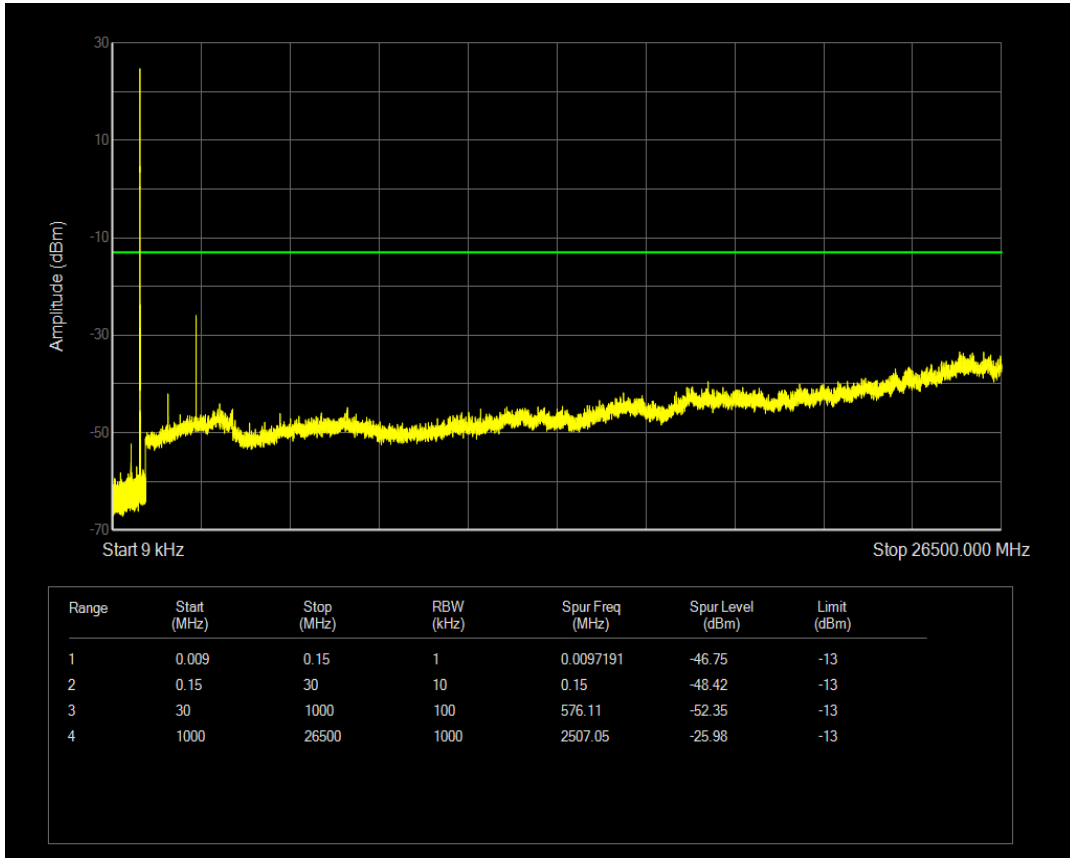

Band5 QPSK BW=1.4MHz Channel=20407 RB Size=1 Position=#0

Band5 QPSK BW=1.4MHz Channel=20407 RB Size=6 Position=#0

Band5 16QAM BW=1.4MHz Channel=20407 RB Size=1 Position=#0

Band5 16QAM BW=1.4MHz Channel=20407 RB Size=6 Position=#0

Band5 QPSK BW=1.4MHz Channel=20525 RB Size=1 Position=#0

Band5 QPSK BW=1.4MHz Channel=20525 RB Size=6 Position=#0

Band5 16QAM BW=1.4MHz Channel=20525 RB Size=6 Position=#0

Band5 16QAM BW=1.4MHz Channel=20525 RB Size=1 Position=#0

Band5 QPSK BW=1.4MHz Channel=20643 RB Size=1 Position=#0

Band5 QPSK BW=1.4MHz Channel=20643 RB Size=6 Position=#0

Band5 16QAM BW=1.4MHz Channel=20643 RB Size=1 Position=#0

Band5 16QAM BW=1.4MHz Channel=20643 RB Size=6 Position=#0