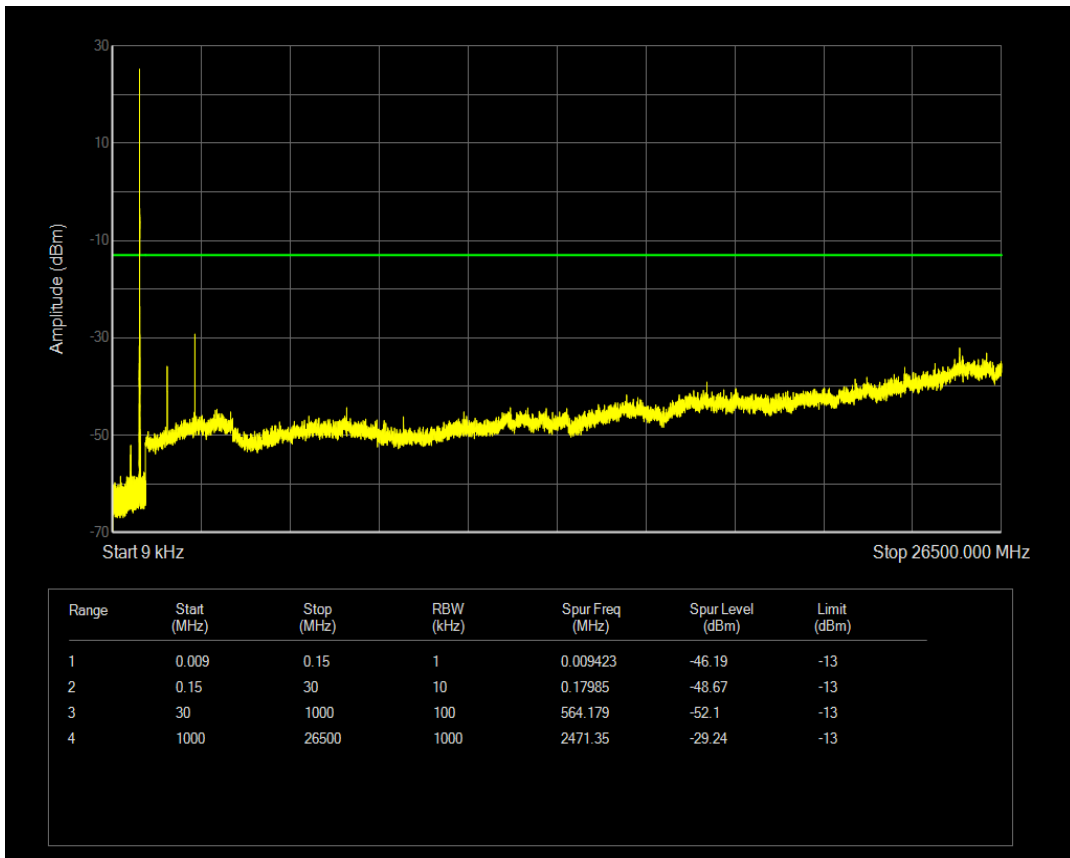

Band5 QPSK BW=1.4MHz Channel=20525 RB Size=1 Position=#0

Band5 QPSK BW=1.4MHz Channel=20525 RB Size=6 Position=#0

Band5 16QAM BW=1.4MHz Channel=20525 RB Size=6 Position=#0

Band5 16QAM BW=1.4MHz Channel=20525 RB Size=1 Position=#0

Band5 QPSK BW=1.4MHz Channel=20643 RB Size=1 Position=#0

Band5 QPSK BW=1.4MHz Channel=20643 RB Size=6 Position=#0

Band5 16QAM BW=1.4MHz Channel=20643 RB Size=1 Position=#0

Band5 16QAM BW=1.4MHz Channel=20643 RB Size=6 Position=#0

Band5 QPSK BW=3MHz Channel=20415 RB Size=1 Position=#0

Band5 QPSK BW=3MHz Channel=20415 RB Size=15 Position=#0

Band5 16QAM BW=3MHz Channel=20415 RB Size=1 Position=#0

Band5 16QAM BW=3MHz Channel=20415 RB Size=15 Position=#0