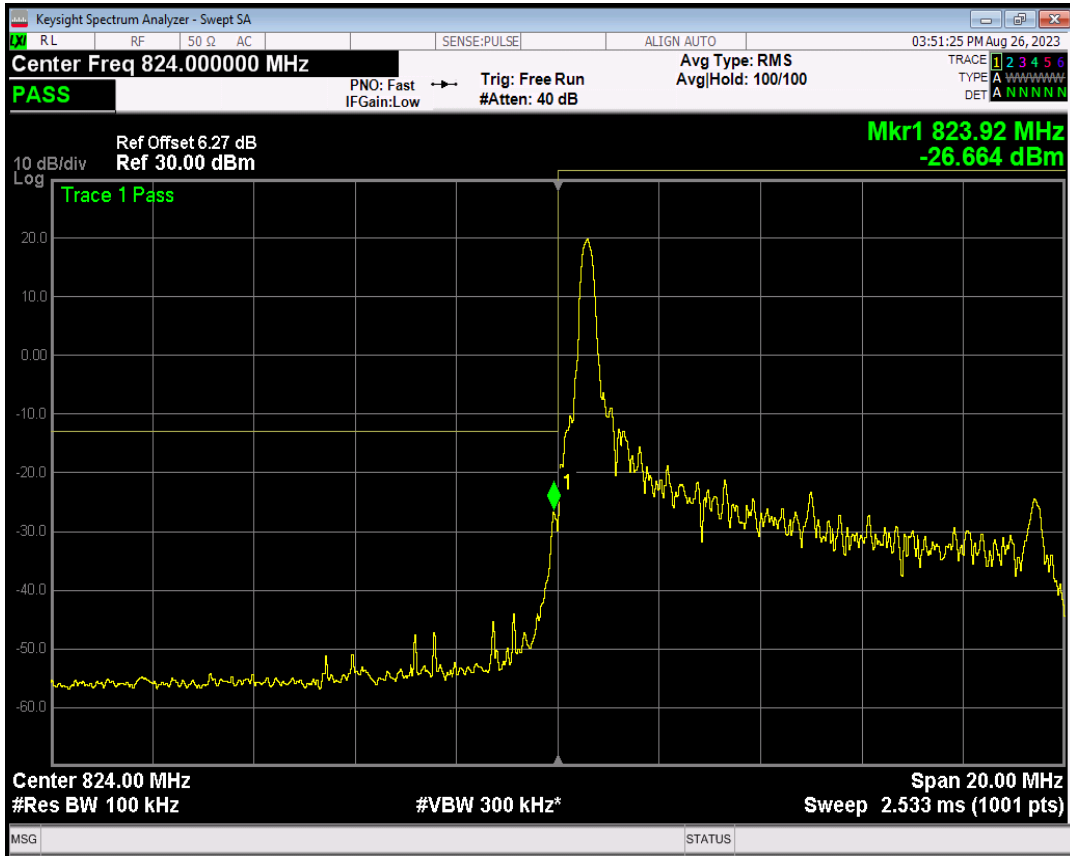

Band5 16QAM BW=10MHz Channel=20450 RB Size=1 Position=#0

Band5 16QAM BW=10MHz Channel=20450 RB Size=1 Position=#Max