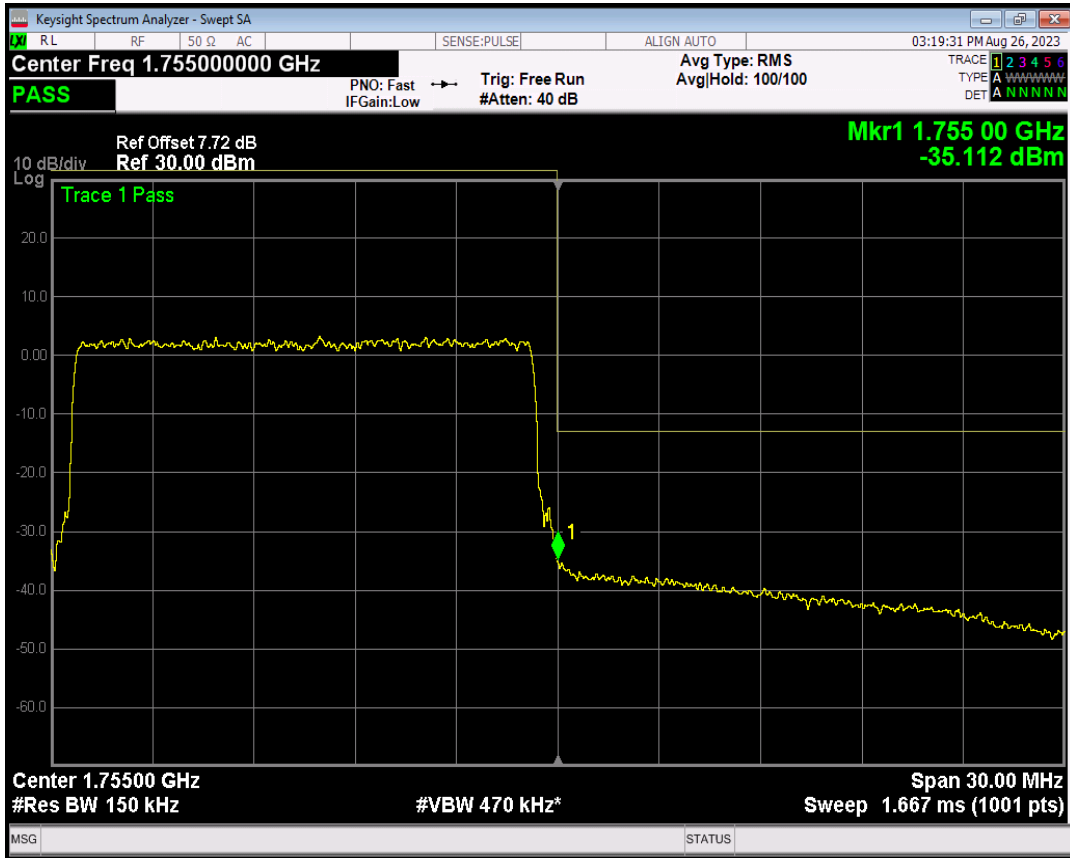

Band4 16QAM BW=15MHz Channel=20325 RB Size=75 Position=#0

Band4 QPSK BW=20MHz Channel=20050 RB Size=1 Position=#0