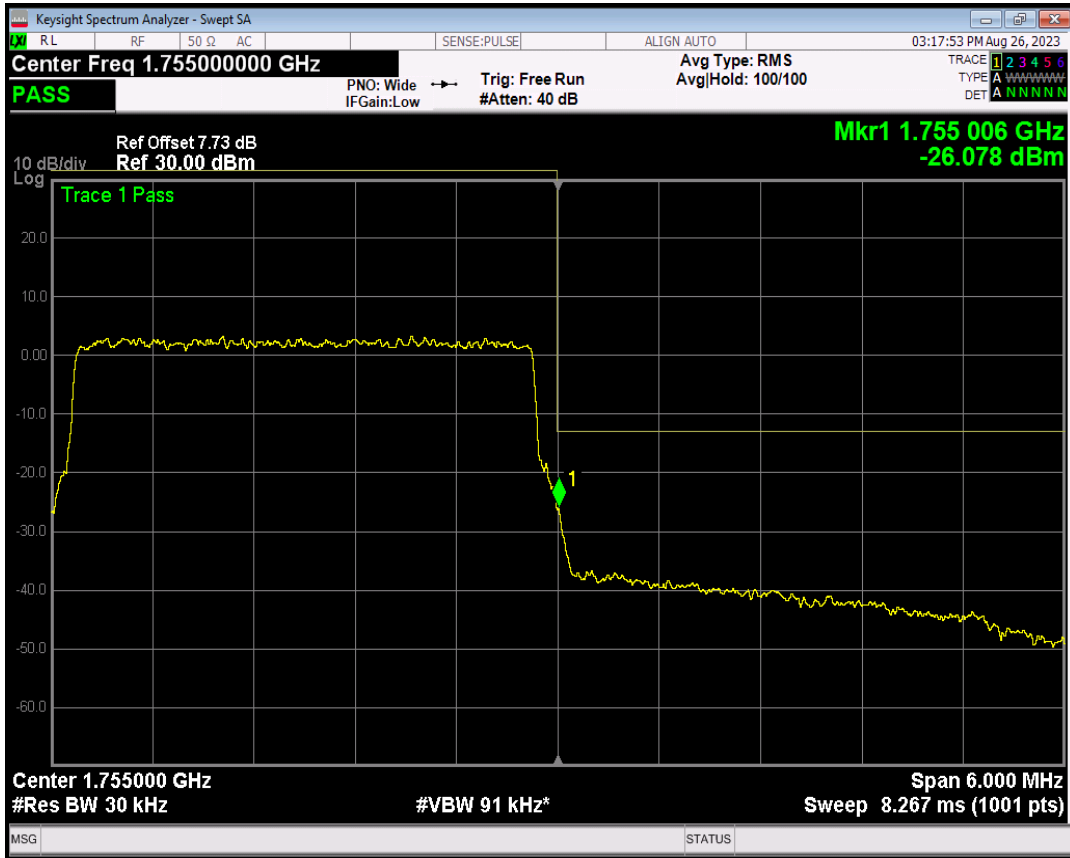

Band4 16QAM BW=3MHz Channel=20385 RB Size=1 Position=#Max

Band4 16QAM BW=3MHz Channel=20385 RB Size=15 Position=#0

Band4 QPSK BW=5MHz Channel=19975 RB Size=1 Position=#Max

Band4 QPSK BW=5MHz Channel=19975 RB Size=1 Position=#0

Band4 QPSK BW=5MHz Channel=19975 RB Size=25 Position=#0

Band4 16QAM BW=5MHz Channel=19975 RB Size=1 Position=#0

Band4 16QAM BW=5MHz Channel=19975 RB Size=1 Position=#Max

Band4 16QAM BW=5MHz Channel=19975 RB Size=25 Position=#0