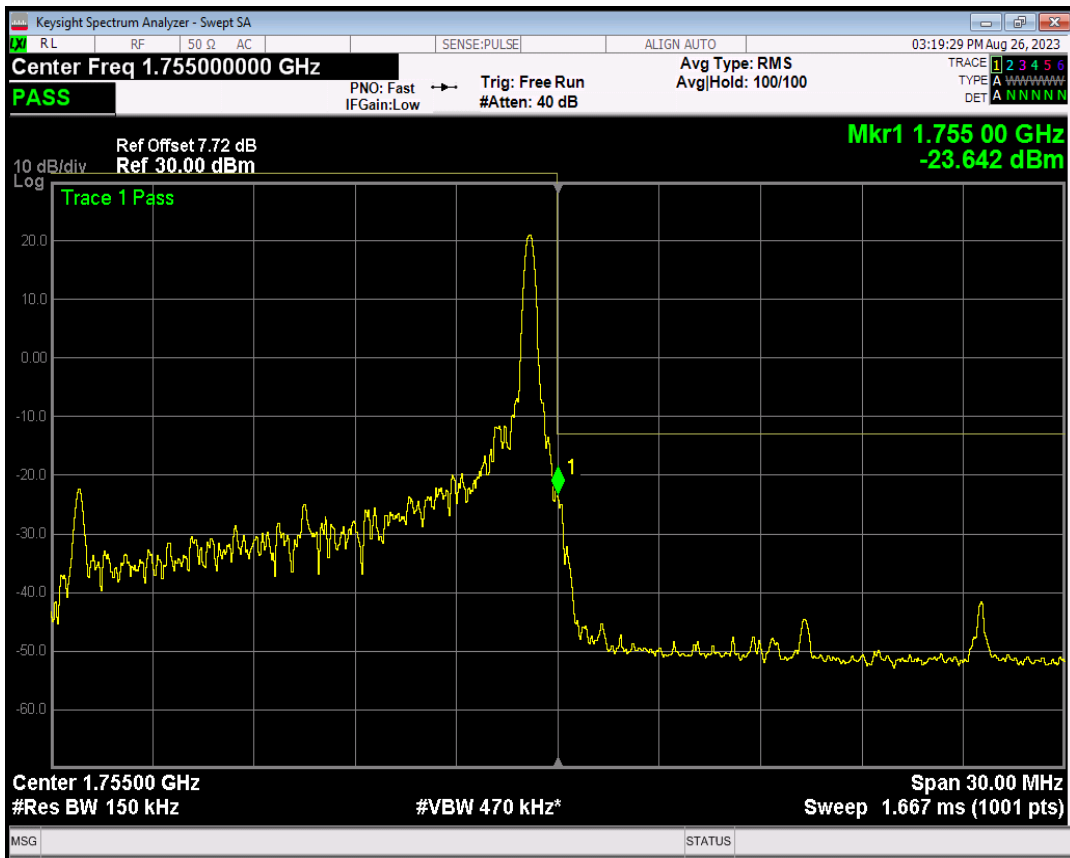

Band4 16QAM BW=15MHz Channel=20325 RB Size=1 Position=#Max

Band4 16QAM BW=15MHz Channel=20325 RB Size=75 Position=#0