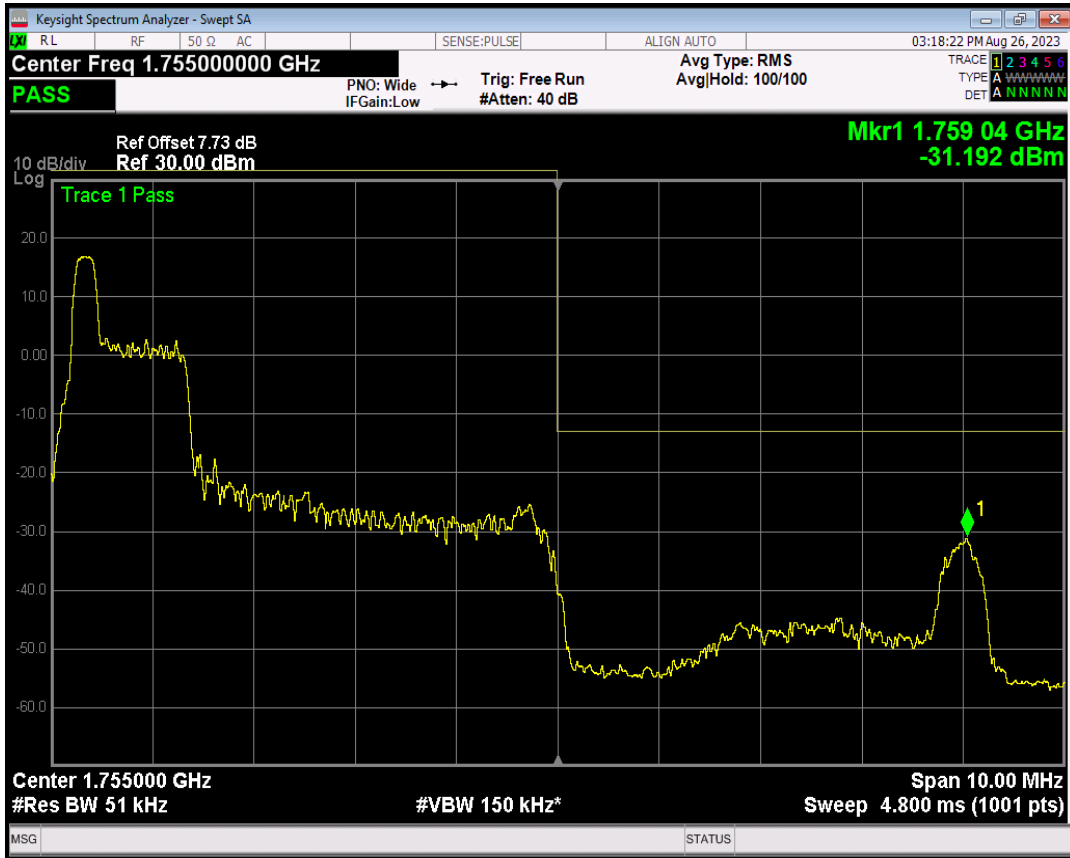

Band4 QPSK BW=5MHz Channel=20375 RB Size=1 Position=#0

Band4 QPSK BW=5MHz Channel=20375 RB Size=1 Position=#Max

Band4 QPSK BW=5MHz Channel=20375 RB Size=25 Position=#0

Band4 16QAM BW=5MHz Channel=20375 RB Size=1 Position=#0

Band4 16QAM BW=5MHz Channel=20375 RB Size=1 Position=#Max

Band4 16QAM BW=5MHz Channel=20375 RB Size=25 Position=#0

Band4 QPSK BW=10MHz Channel=20000 RB Size=1 Position=#0

Band4 QPSK BW=10MHz Channel=20000 RB Size=1 Position=#Max