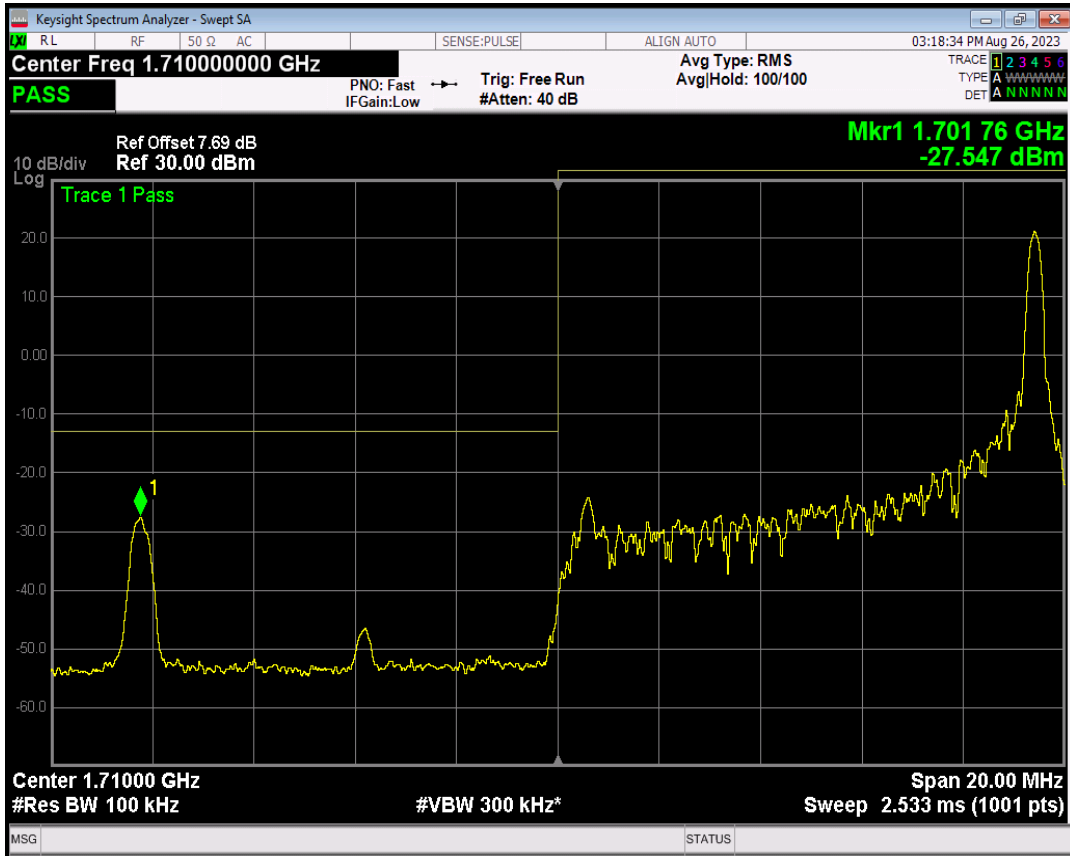

Band4 16QAM BW=5MHz Channel=20375 RB Size=1 Position=#Max

Band4 16QAM BW=5MHz Channel=20375 RB Size=25 Position=#0

Band4 QPSK BW=10MHz Channel=20000 RB Size=1 Position=#0

Band4 QPSK BW=10MHz Channel=20000 RB Size=1 Position=#Max

Band4 QPSK BW=10MHz Channel=20000 RB Size=50 Position=#0

Band4 16QAM BW=10MHz Channel=20000 RB Size=1 Position=#0

Band4 16QAM BW=10MHz Channel=20000 RB Size=1 Position=#Max

Band4 16QAM BW=10MHz Channel=20000 RB Size=50 Position=#0