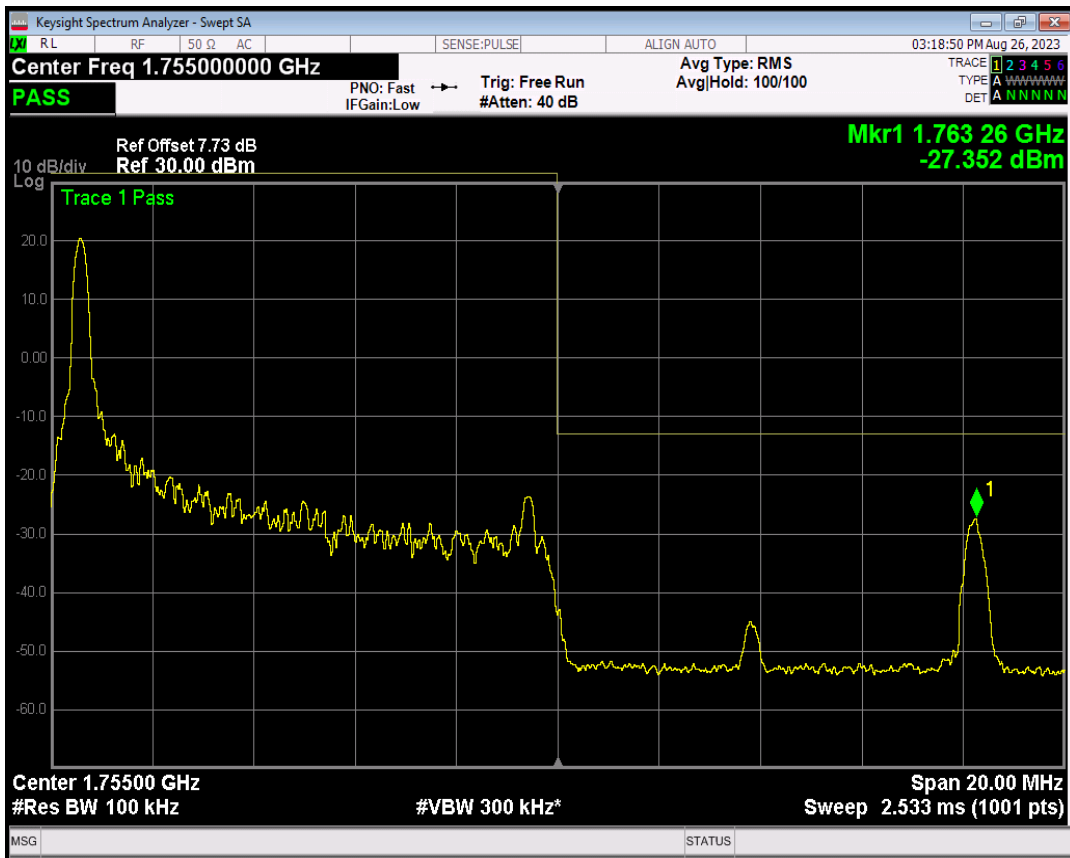

Band4 QPSK BW=10MHz Channel=20350 RB Size=1 Position=#0

Band4 QPSK BW=10MHz Channel=20350 RB Size=1 Position=#Max