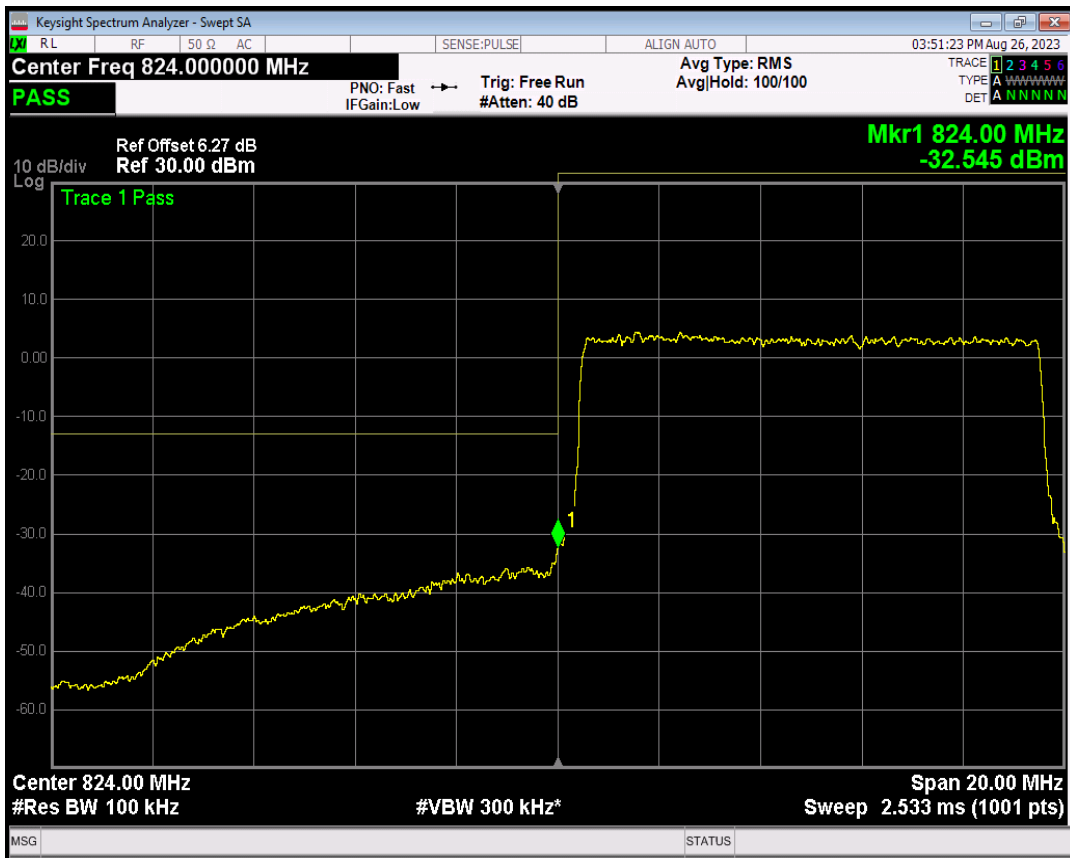

Band5 QPSK BW=10MHz Channel=20450 RB Size=50 Position=#0

Band5 16QAM BW=10MHz Channel=20450 RB Size=1 Position=#0