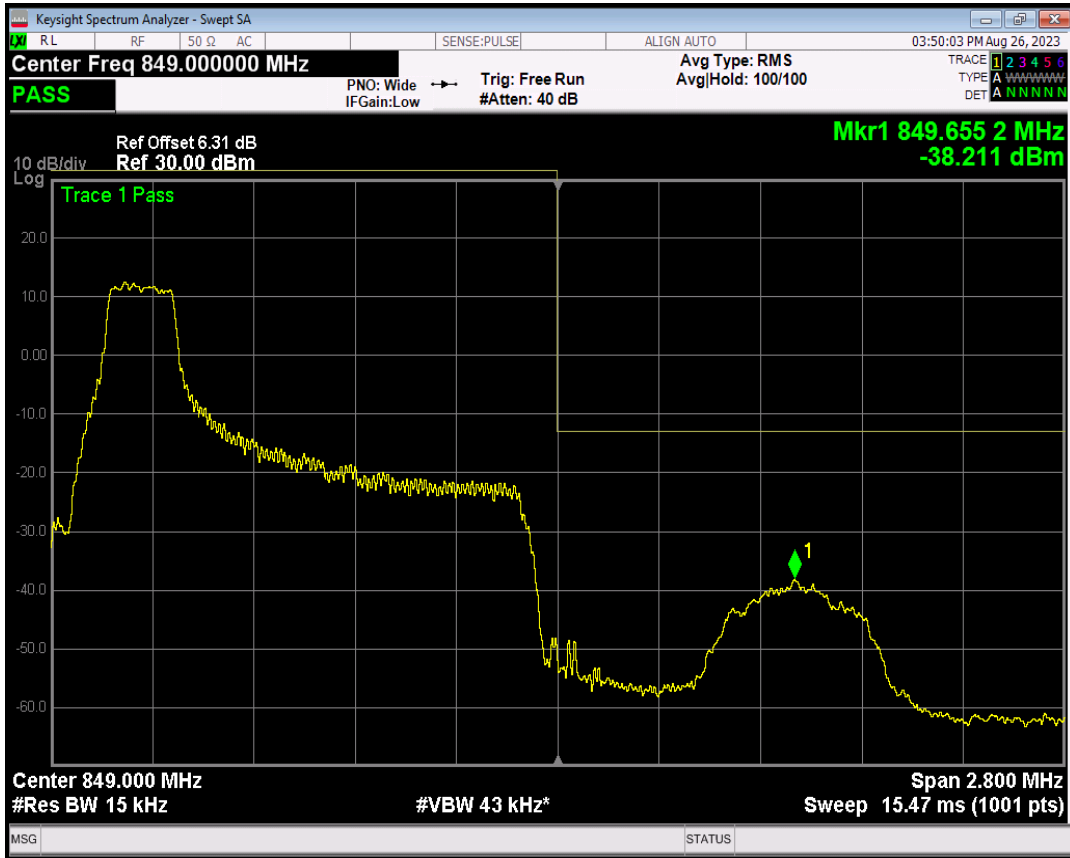

Band5 QPSK BW=1.4MHz Channel=20643 RB Size=1 Position=#0

Band5 QPSK BW=1.4MHz Channel=20643 RB Size=1 Position=#Max

Band5 QPSK BW=1.4MHz Channel=20643 RB Size=6 Position=#0

Band5 16QAM BW=1.4MHz Channel=20643 RB Size=1 Position=#0