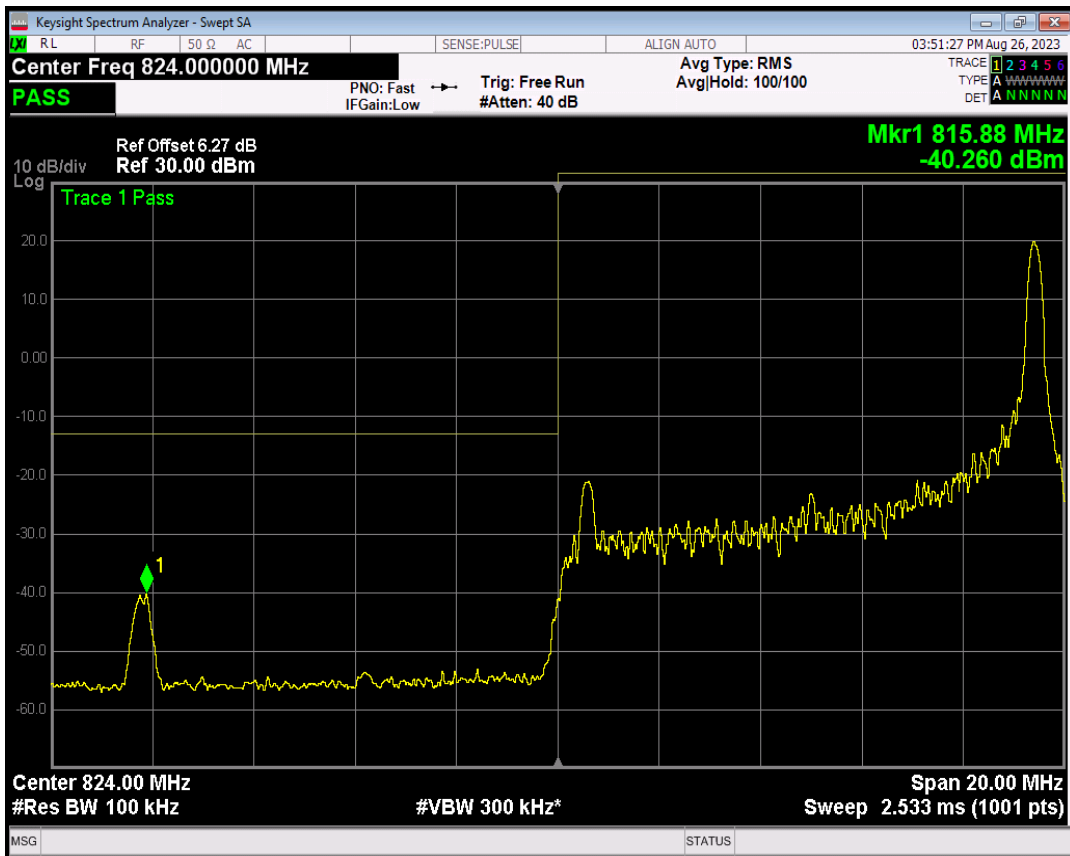

Band5 16QAM BW=10MHz Channel=20450 RB Size=1 Position=#Max

Band5 16QAM BW=10MHz Channel=20450 RB Size=50 Position=#0