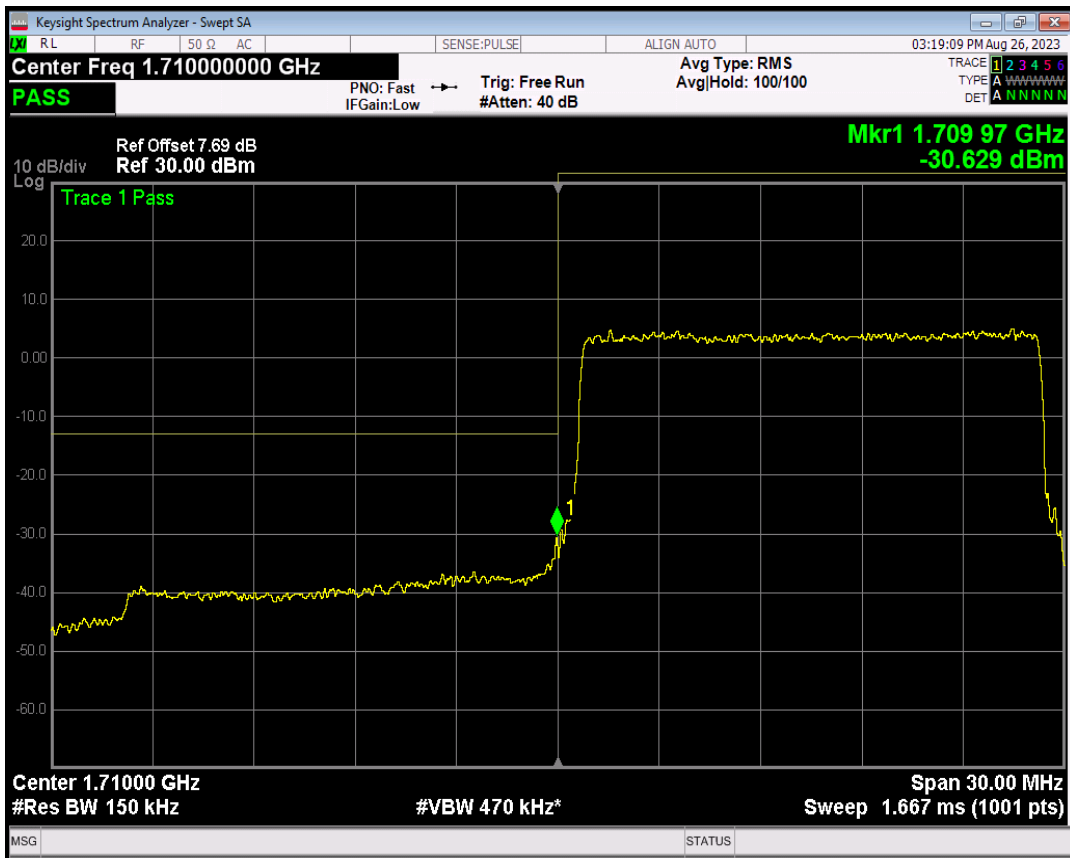

Band4 16QAM BW=10MHz Channel=20350 RB Size=1 Position=#Max

Band4 16QAM BW=10MHz Channel=20350 RB Size=50 Position=#0

Band4 QPSK BW=15MHz Channel=20025 RB Size=1 Position=#0

Band4 QPSK BW=15MHz Channel=20025 RB Size=1 Position=#Max

Band4 QPSK BW=15MHz Channel=20025 RB Size=75 Position=#0

Band4 16QAM BW=15MHz Channel=20025 RB Size=1 Position=#0

Band4 16QAM BW=15MHz Channel=20025 RB Size=1 Position=#Max

Band4 16QAM BW=15MHz Channel=20025 RB Size=75 Position=#0