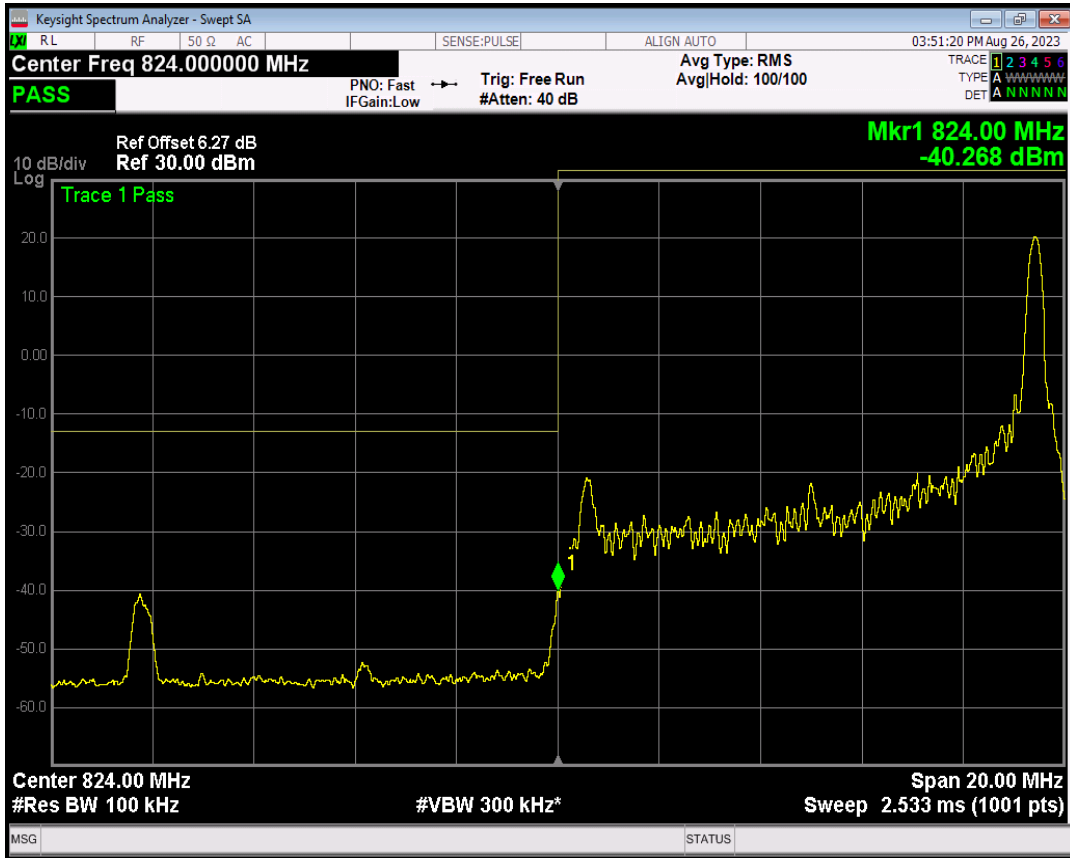

Band5 16QAM BW=5MHz Channel=20625 RB Size=1 Position=#Max

Band5 16QAM BW=5MHz Channel=20625 RB Size=25 Position=#0

Band5 QPSK BW=10MHz Channel=20450 RB Size=1 Position=#0

Band5 QPSK BW=10MHz Channel=20450 RB Size=1 Position=#Max