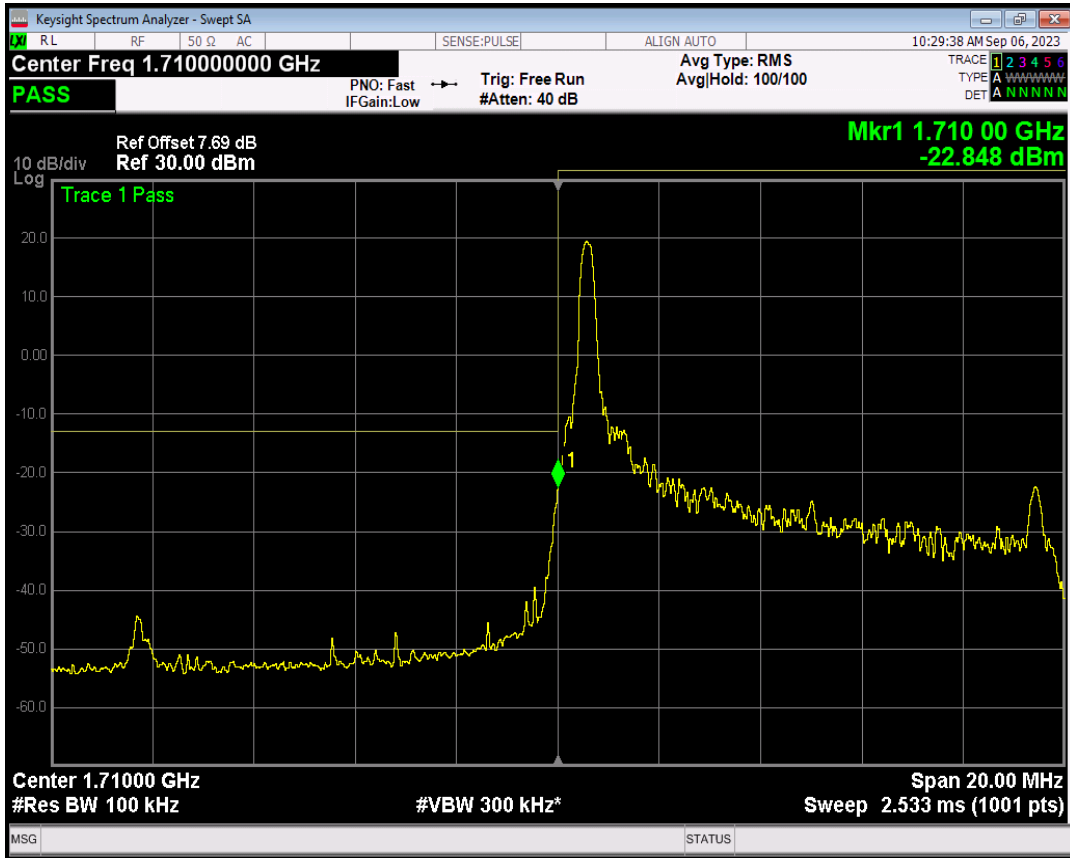

Band4 16QAM BW=10MHz Channel=20000 RB Size=1 Position=#0

Band4 16QAM BW=10MHz Channel=20000 RB Size=1 Position=#Max