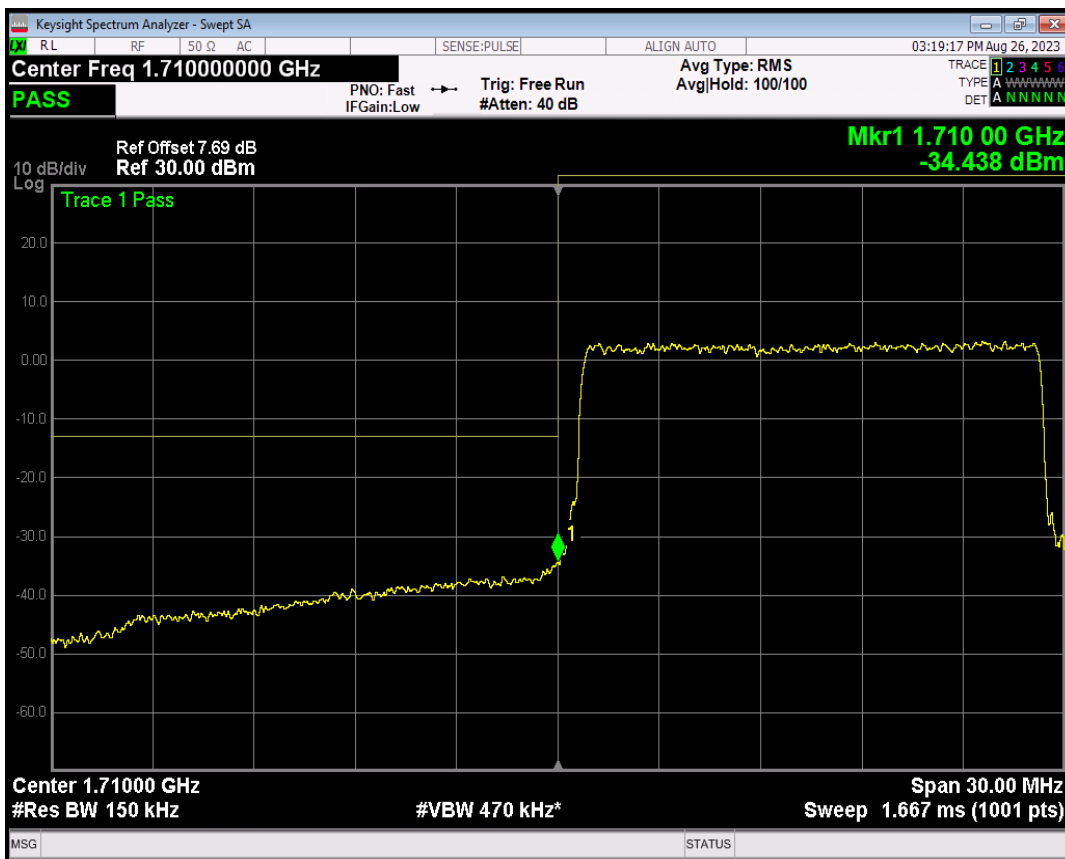

Band4 QPSK BW=15MHz Channel=20025 RB Size=75 Position=#0

Band4 16QAM BW=15MHz Channel=20025 RB Size=1 Position=#0

Band4 16QAM BW=15MHz Channel=20025 RB Size=1 Position=#Max

Band4 16QAM BW=15MHz Channel=20025 RB Size=75 Position=#0