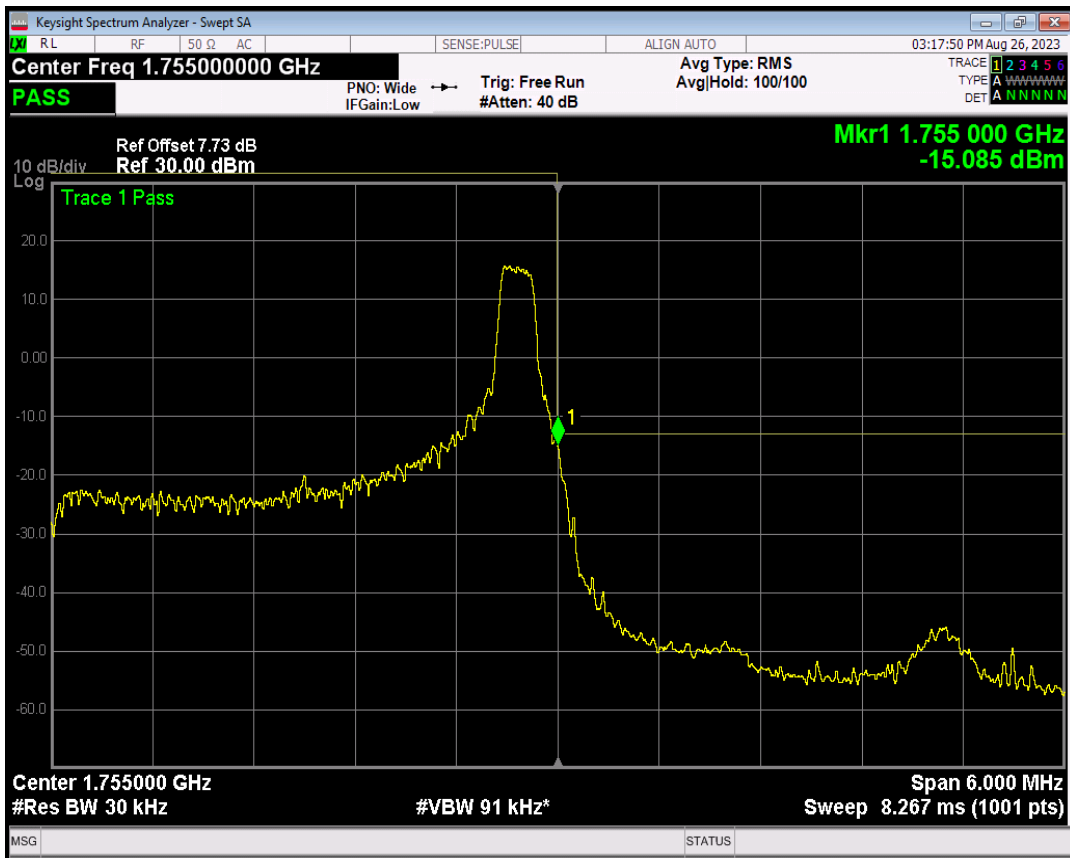

Band4 16QAM BW=3MHz Channel=20385 RB Size=1 Position=#Max

Band4 16QAM BW=3MHz Channel=20385 RB Size=15 Position=#0

Band4 QPSK BW=5MHz Channel=19975 RB Size=1 Position=#Max

Band4 QPSK BW=5MHz Channel=19975 RB Size=1 Position=#0