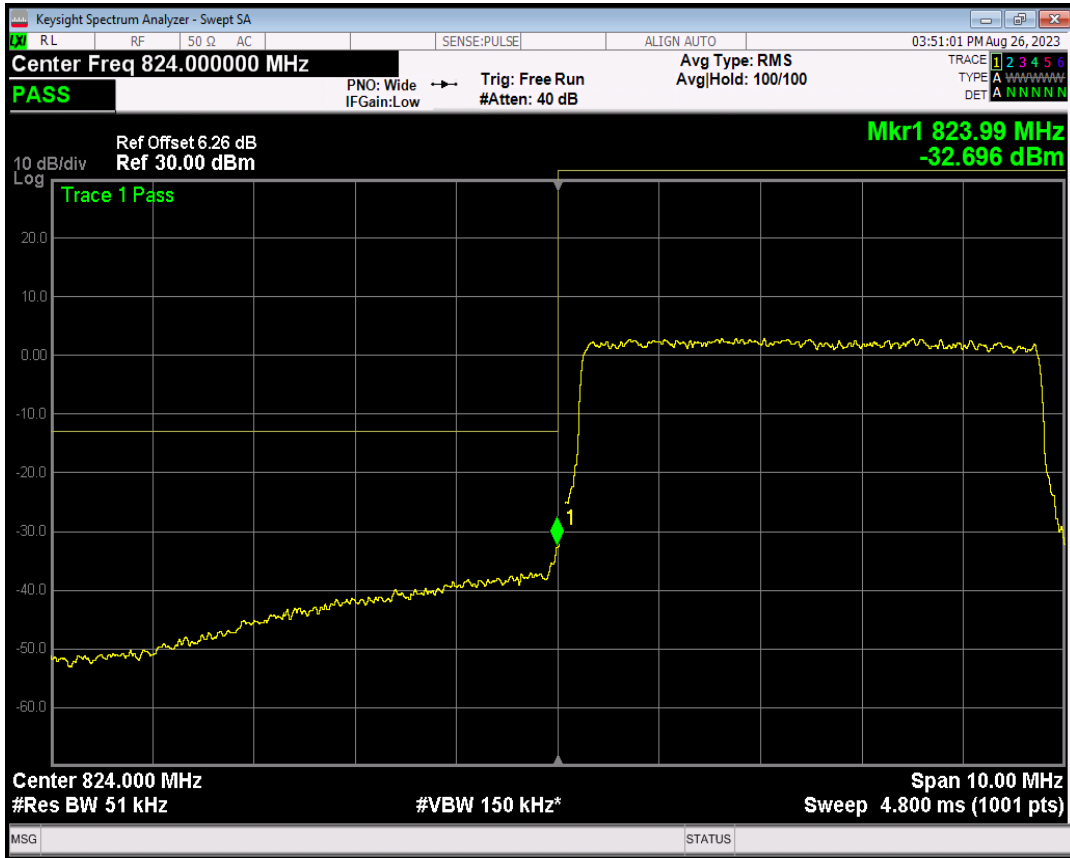

Band5 QPSK BW=5MHz Channel=20425 RB Size=25 Position=#0

Band5 16QAM BW=5MHz Channel=20425 RB Size=1 Position=#0

Band5 16QAM BW=5MHz Channel=20425 RB Size=1 Position=#Max

Band5 16QAM BW=5MHz Channel=20425 RB Size=25 Position=#0