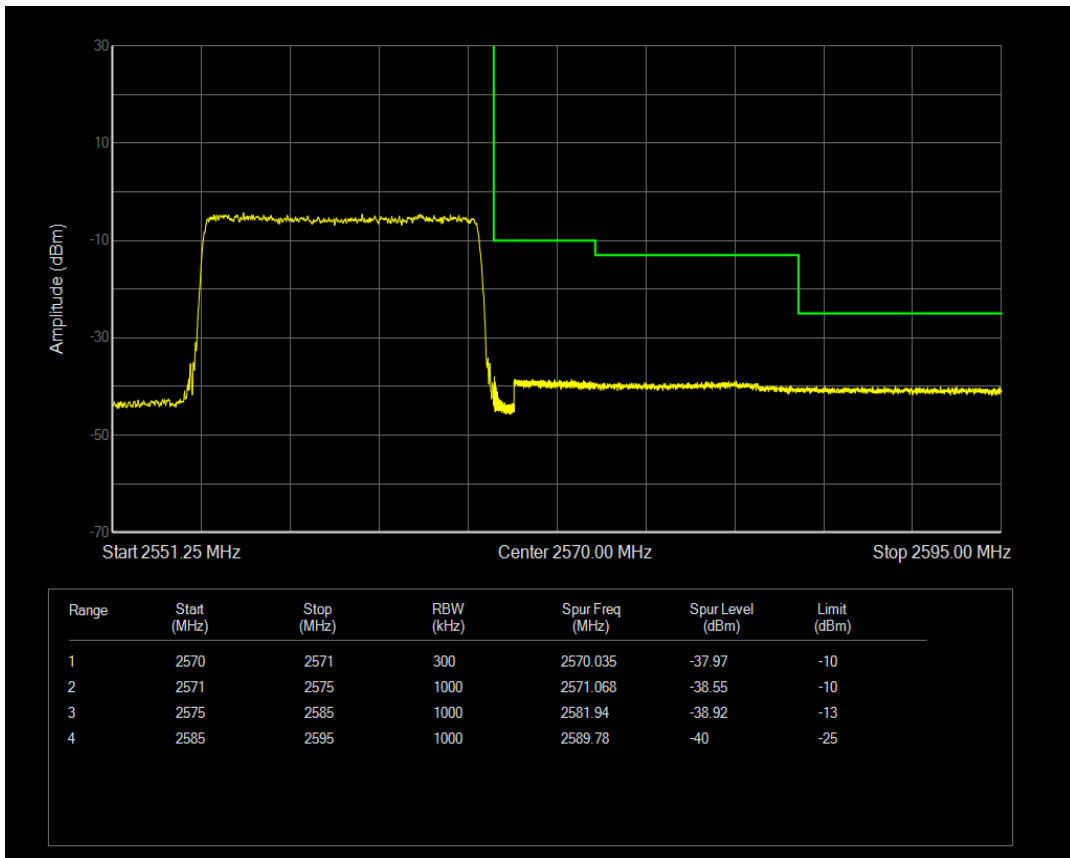

Band7 QPSK BW=15MHz Channel=21375 RB Size=75 Position=#0

Band7 16QAM BW=15MHz Channel=21375 RB Size=1 Position=#0