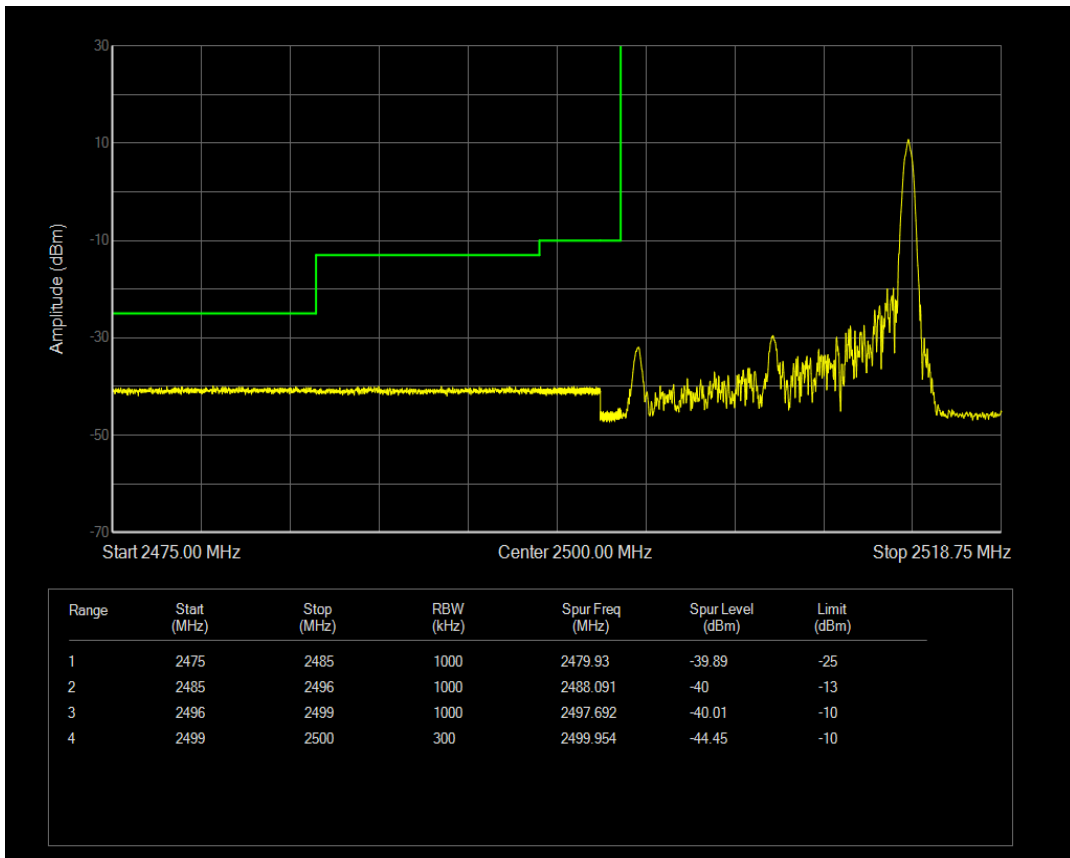

Band7 16QAM BW=15MHz Channel=20825 RB Size=1 Position=#Max

Band7 16QAM BW=15MHz Channel=20825 RB Size=75 Position=#0