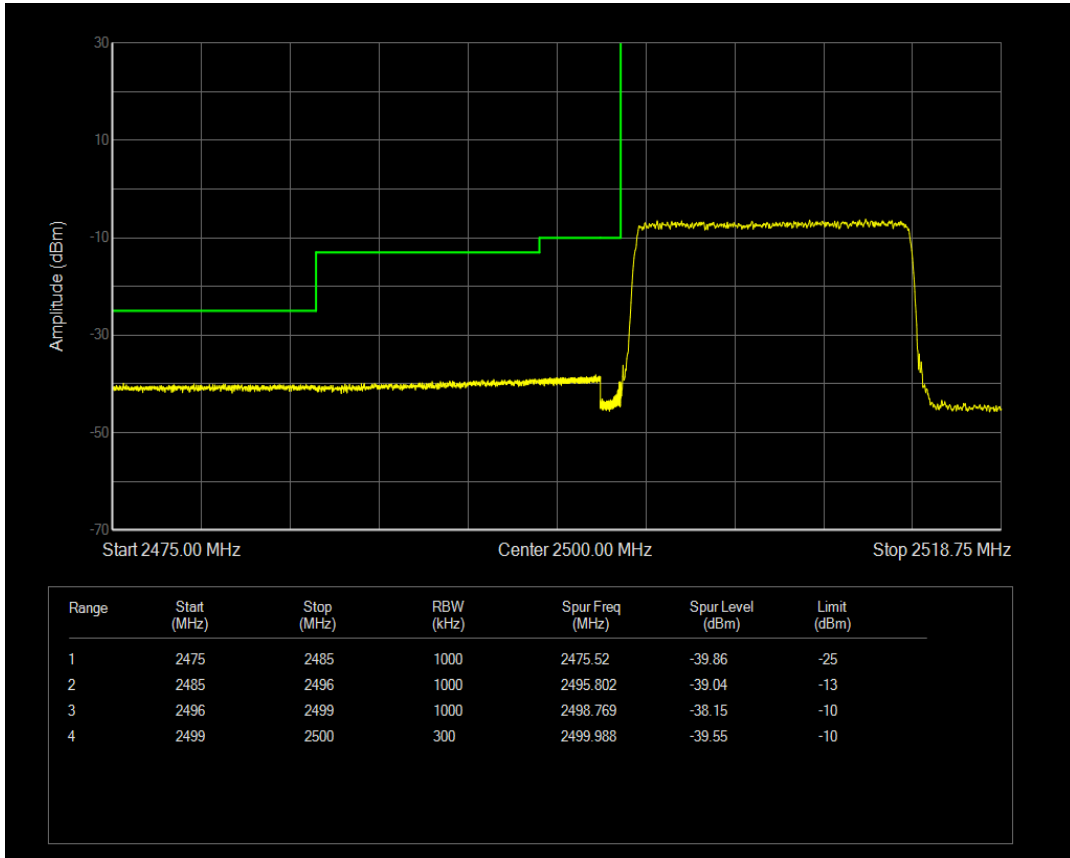

Band7 QPSK BW=15MHz Channel=20825 RB Size=75 Position=#0

Band7 16QAM BW=15MHz Channel=20825 RB Size=1 Position=#0

Band7 16QAM BW=15MHz Channel=20825 RB Size=1 Position=#Max

Band7 16QAM BW=15MHz Channel=20825 RB Size=75 Position=#0