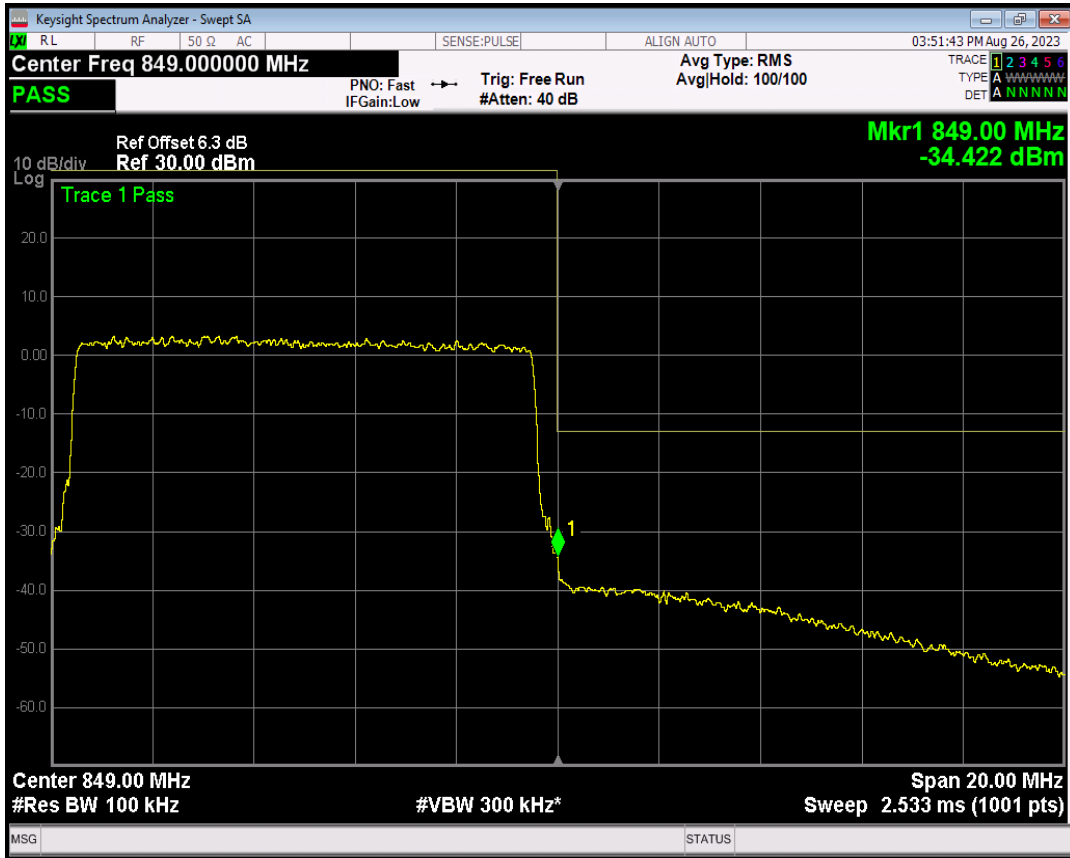

Band5 16QAM BW=10MHz Channel=20600 RB Size=50 Position=#0

Band7 QPSK BW=5MHz Channel=20775 RB Size=1 Position=#0