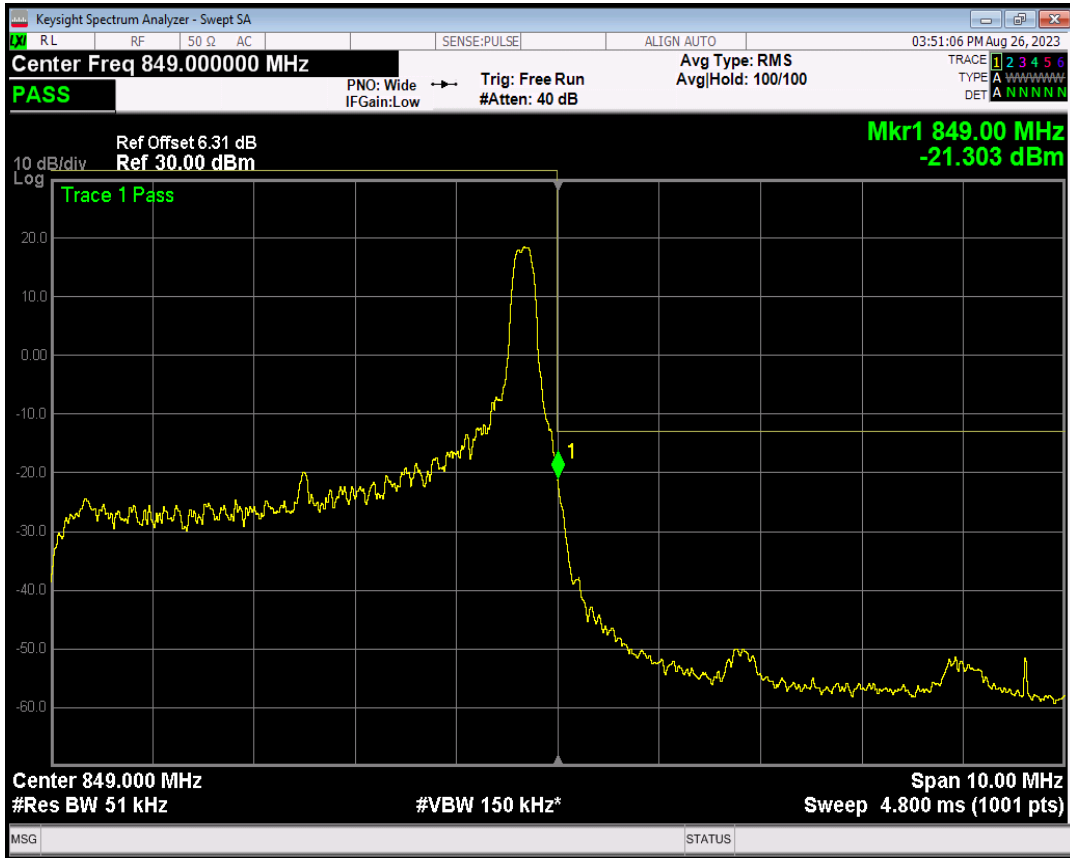

Band5 QPSK BW=5MHz Channel=20625 RB Size=1 Position=#Max

Band5 QPSK BW=5MHz Channel=20625 RB Size=25 Position=#0