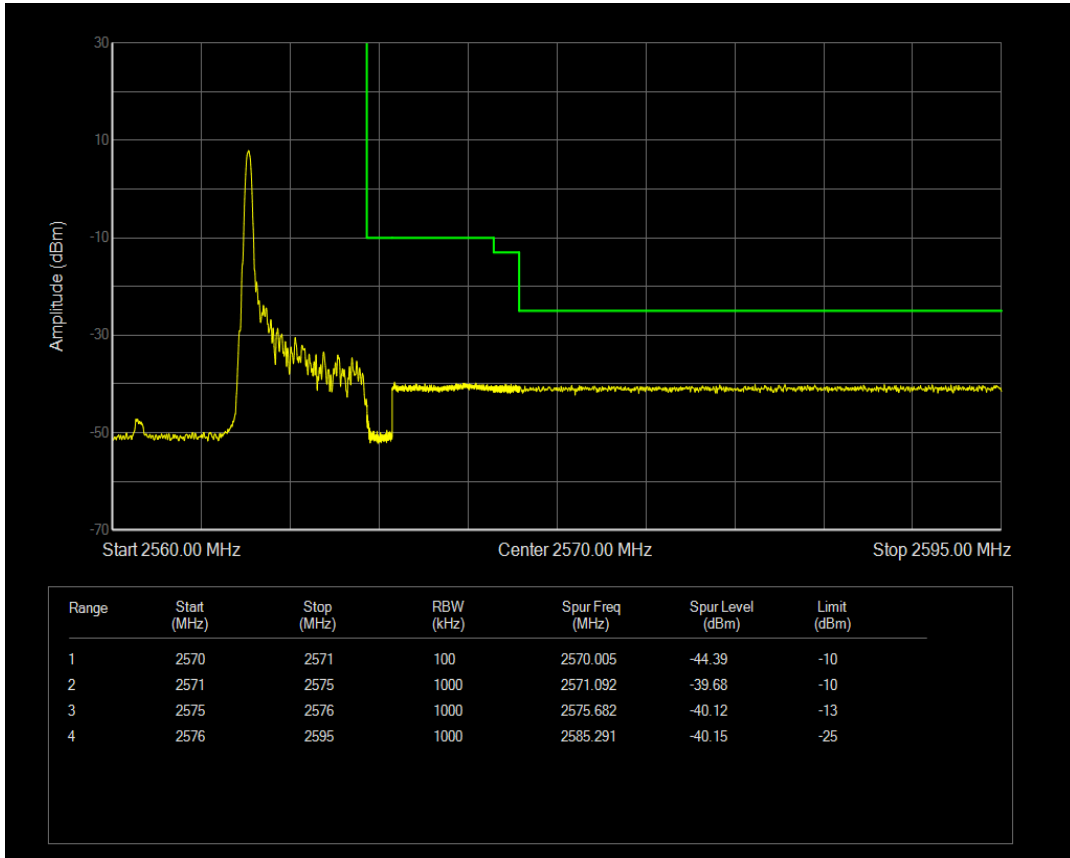

Band7 QPSK BW=5MHz Channel=21425 RB Size=1 Position=#0

Band7 QPSK BW=5MHz Channel=21425 RB Size=25 Position=#0

Band7 QPSK BW=5MHz Channel=21425 RB Size=1 Position=#Max

Band7 16QAM BW=5MHz Channel=21425 RB Size=1 Position=#0

Band7 16QAM BW=5MHz Channel=21425 RB Size=1 Position=#Max

Band7 16QAM BW=5MHz Channel=21425 RB Size=25 Position=#0

Band7 QPSK BW=10MHz Channel=20800 RB Size=1 Position=#0

Band7 QPSK BW=10MHz Channel=20800 RB Size=1 Position=#Max