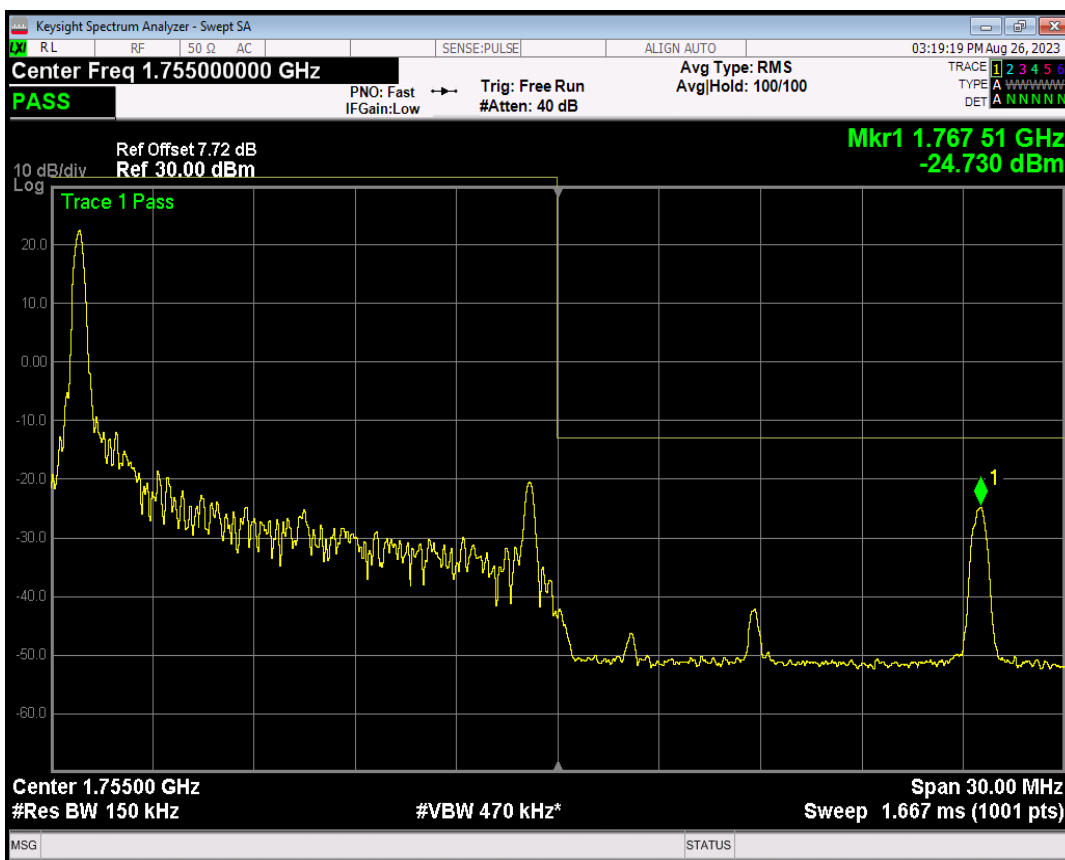

Band4 QPSK BW=15MHz Channel=20325 RB Size=1 Position=#0

Band4 QPSK BW=15MHz Channel=20325 RB Size=1 Position=#Max