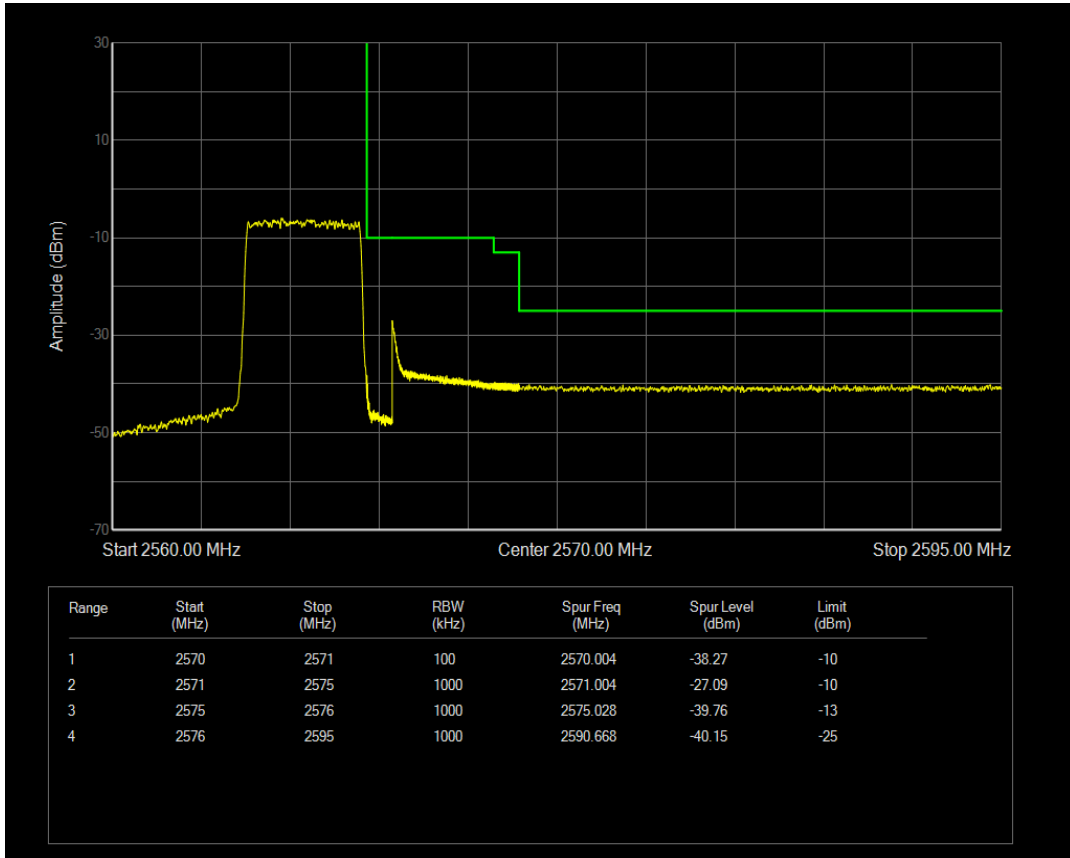

Band7 QPSK BW=5MHz Channel=21425 RB Size=1 Position=#0

Band7 QPSK BW=5MHz Channel=21425 RB Size=25 Position=#0

Band7 QPSK BW=5MHz Channel=21425 RB Size=1 Position=#Max

Band7 16QAM BW=5MHz Channel=21425 RB Size=1 Position=#0

Band7 16QAM BW=5MHz Channel=21425 RB Size=1 Position=#Max

Band7 16QAM BW=5MHz Channel=21425 RB Size=25 Position=#0

Band7 QPSK BW=10MHz Channel=20800 RB Size=1 Position=#0

Band7 QPSK BW=10MHz Channel=20800 RB Size=1 Position=#Max