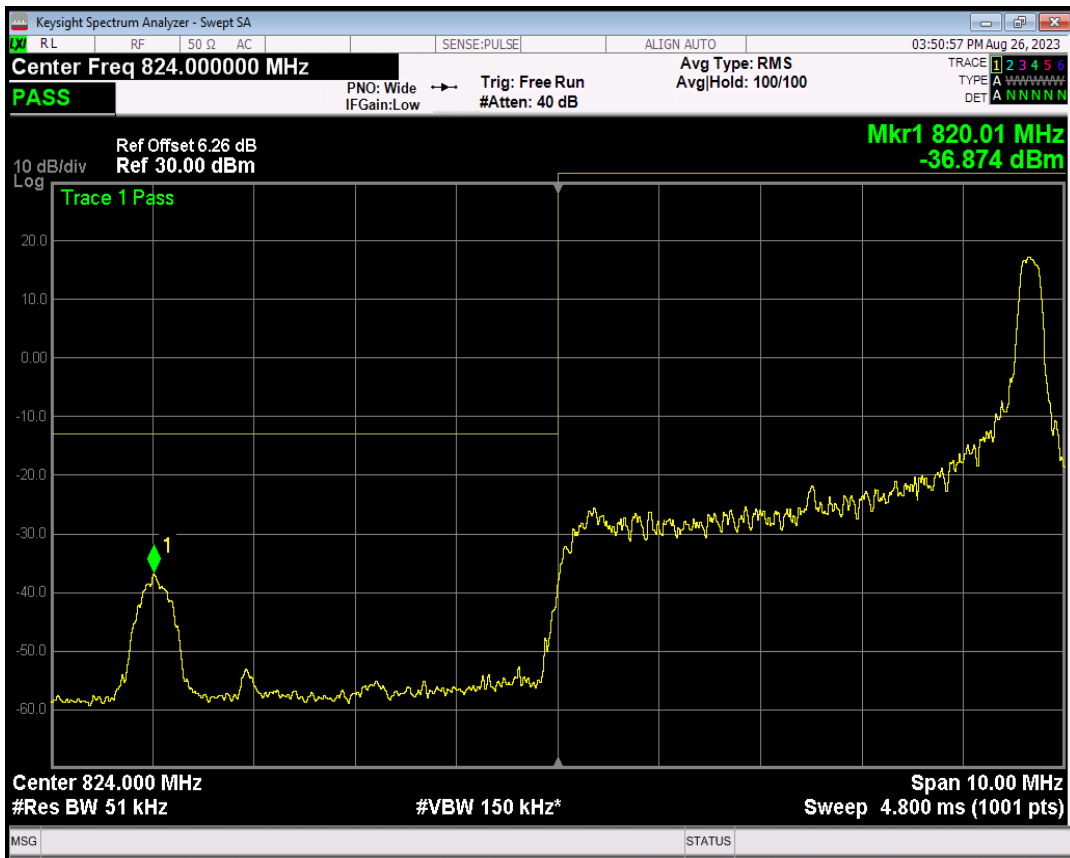

Band5 16QAM BW=5MHz Channel=20425 RB Size=1 Position=#Max

Band5 16QAM BW=5MHz Channel=20425 RB Size=25 Position=#0