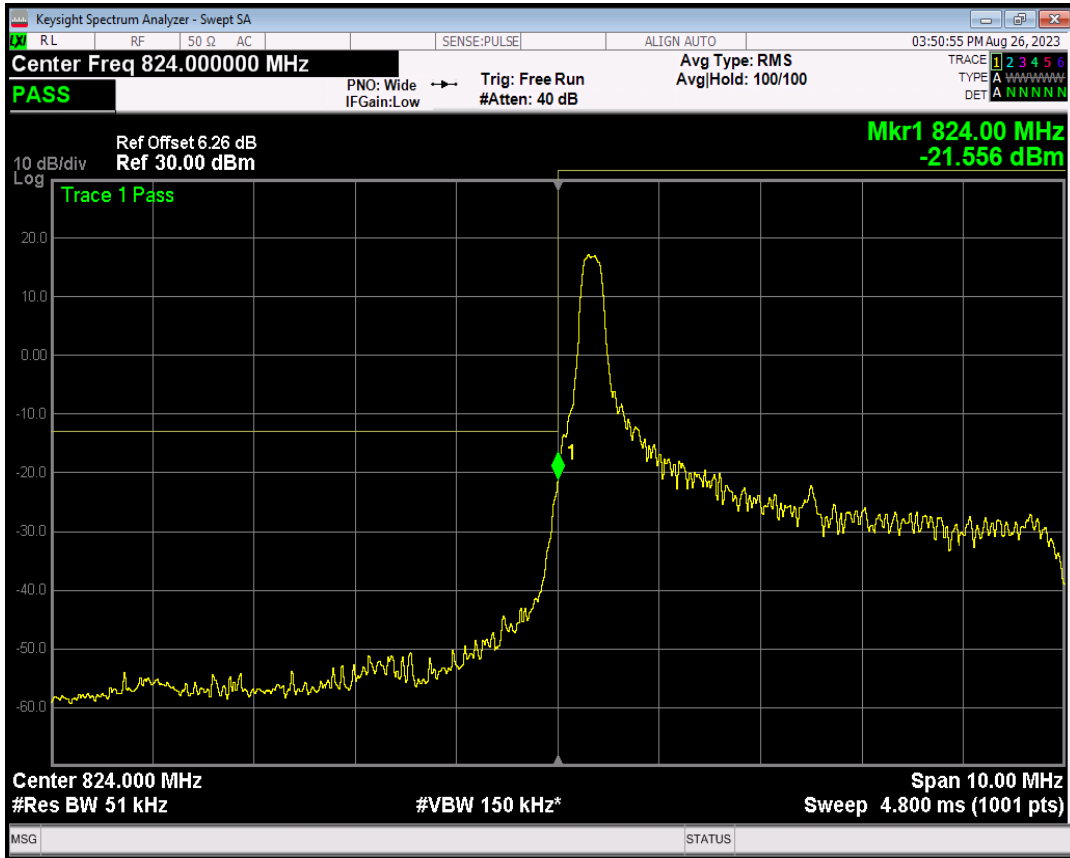

Band5 16QAM BW=5MHz Channel=20425 RB Size=1 Position=#0

Band5 16QAM BW=5MHz Channel=20425 RB Size=1 Position=#Max