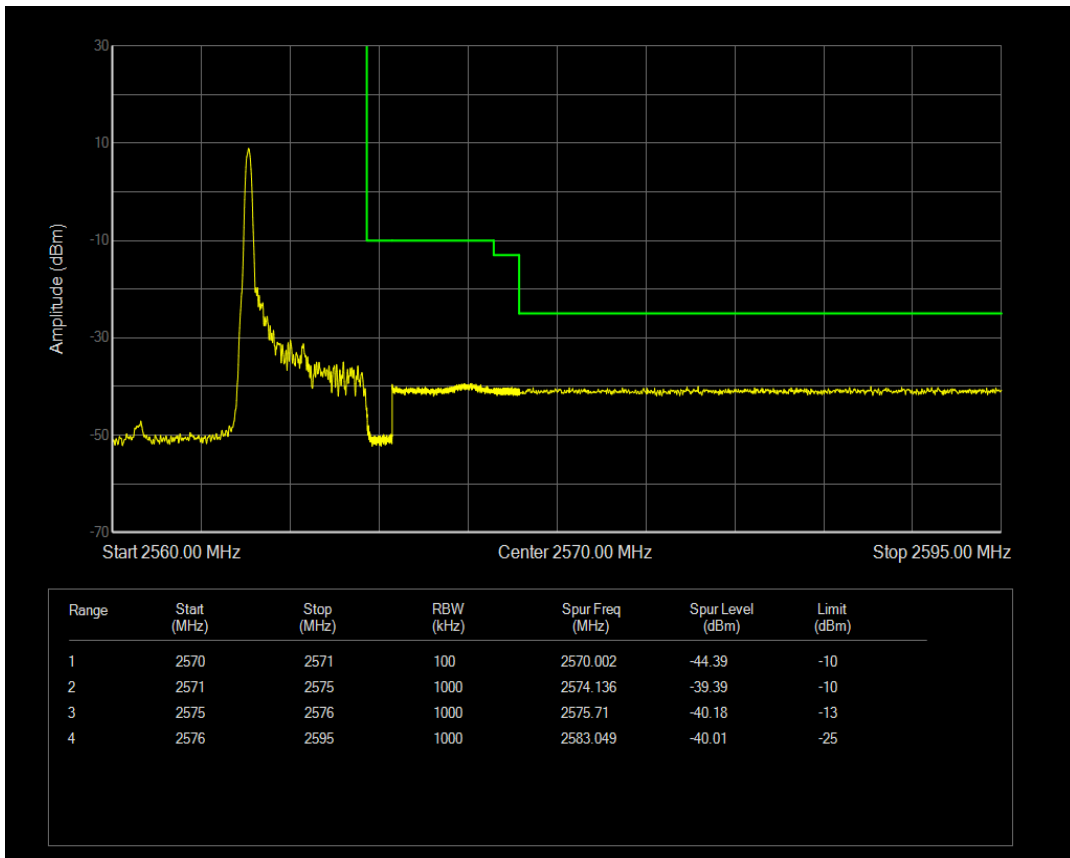

Band7 QPSK BW=5MHz Channel=21425 RB Size=1 Position=#0

Band7 QPSK BW=5MHz Channel=21425 RB Size=25 Position=#0