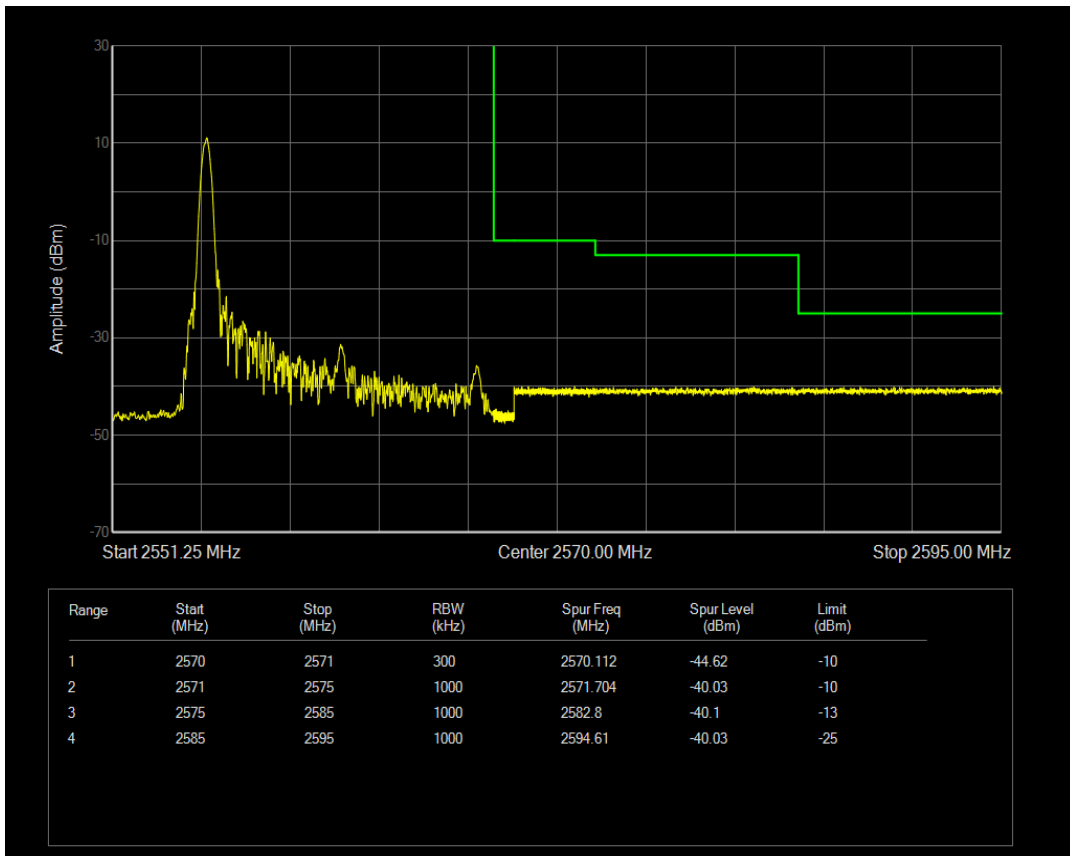

Band7 QPSK BW=15MHz Channel=21375 RB Size=1 Position=#0

Band7 QPSK BW=15MHz Channel=21375 RB Size=1 Position=#Max