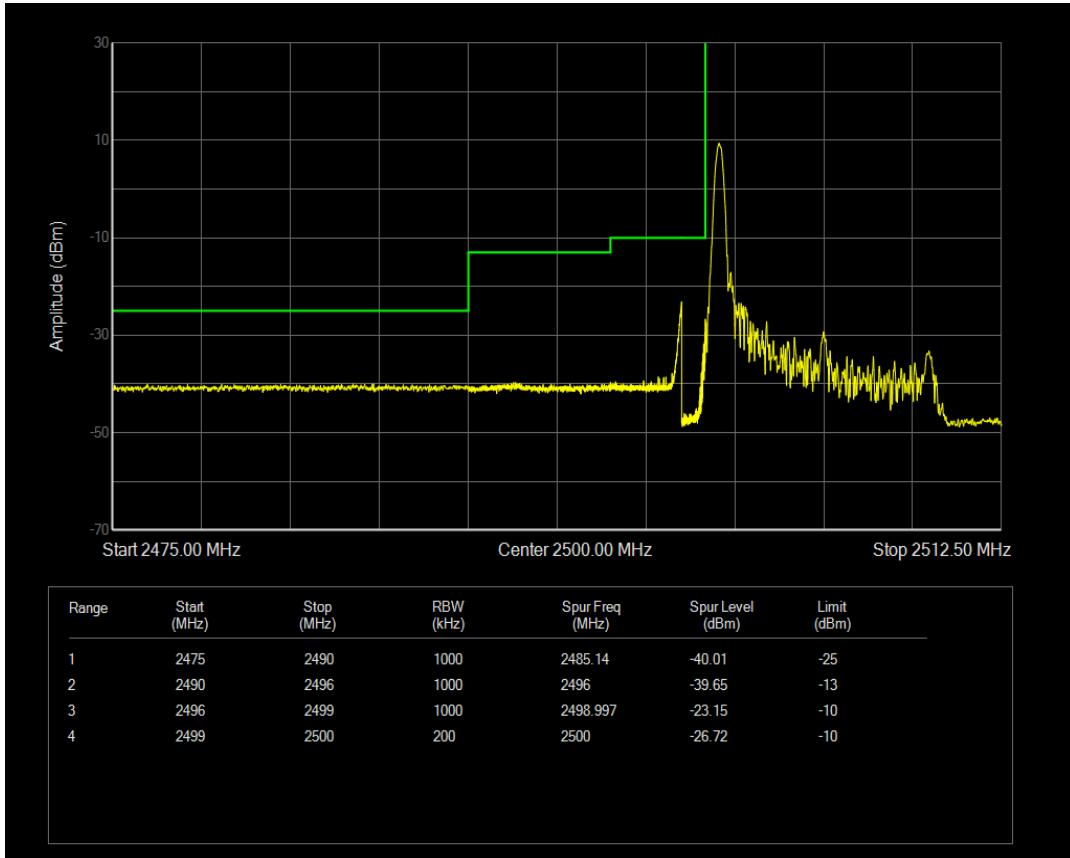

Band7 16QAM BW=5MHz Channel=21425 RB Size=1 Position=#Max

Band7 16QAM BW=5MHz Channel=21425 RB Size=25 Position=#0

Band7 QPSK BW=10MHz Channel=20800 RB Size=1 Position=#0

Band7 QPSK BW=10MHz Channel=20800 RB Size=1 Position=#Max

Band7 QPSK BW=10MHz Channel=20800 RB Size=50 Position=#0

Band7 16QAM BW=10MHz Channel=20800 RB Size=1 Position=#0

Band7 16QAM BW=10MHz Channel=20800 RB Size=1 Position=#Max

Band7 16QAM BW=10MHz Channel=20800 RB Size=50 Position=#0