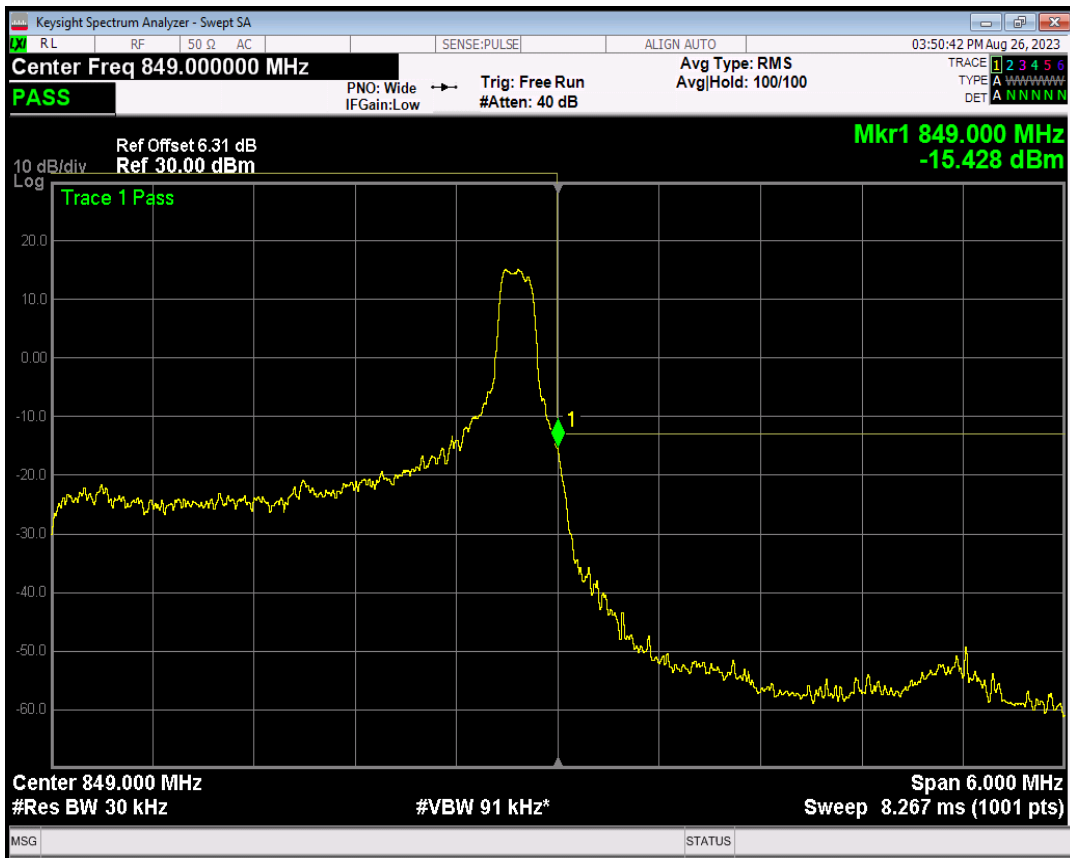

Band5 16QAM BW=3MHz Channel=20635 RB Size=1 Position=#Max

Band5 16QAM BW=3MHz Channel=20635 RB Size=15 Position=#0