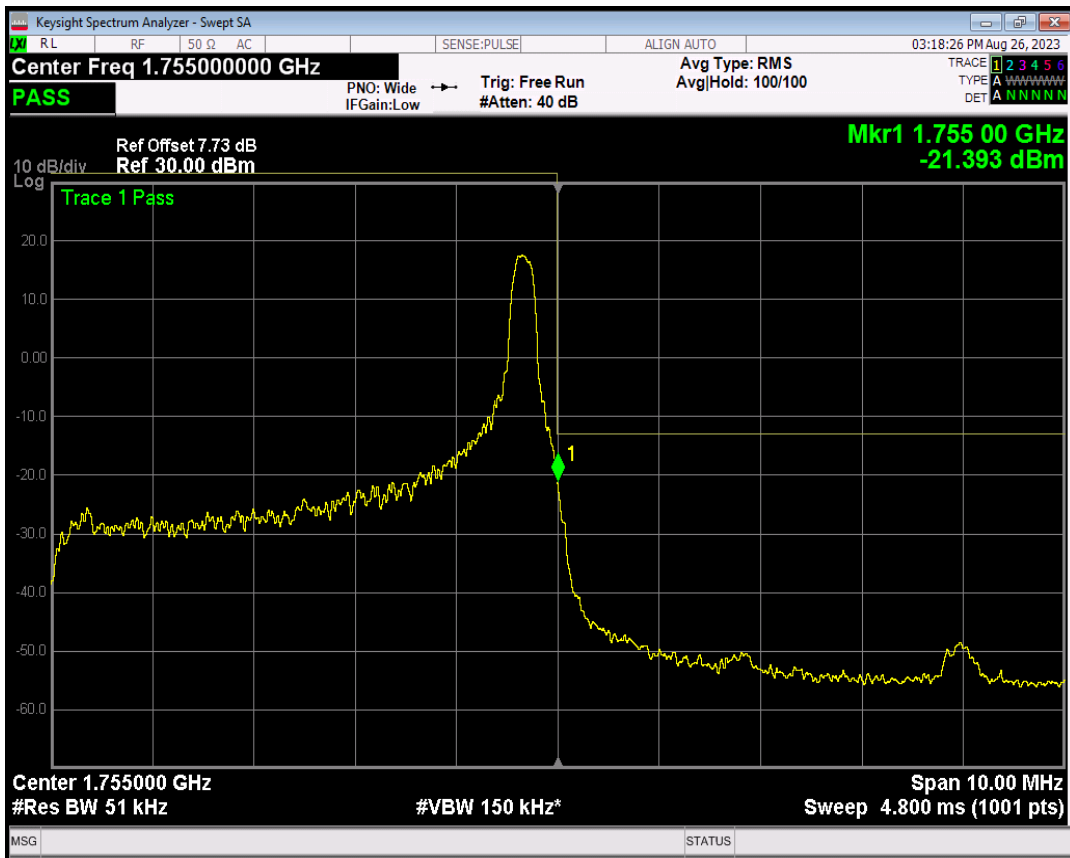

Band4 16QAM BW=5MHz Channel=20375 RB Size=1 Position=#Max

Band4 16QAM BW=5MHz Channel=20375 RB Size=25 Position=#0