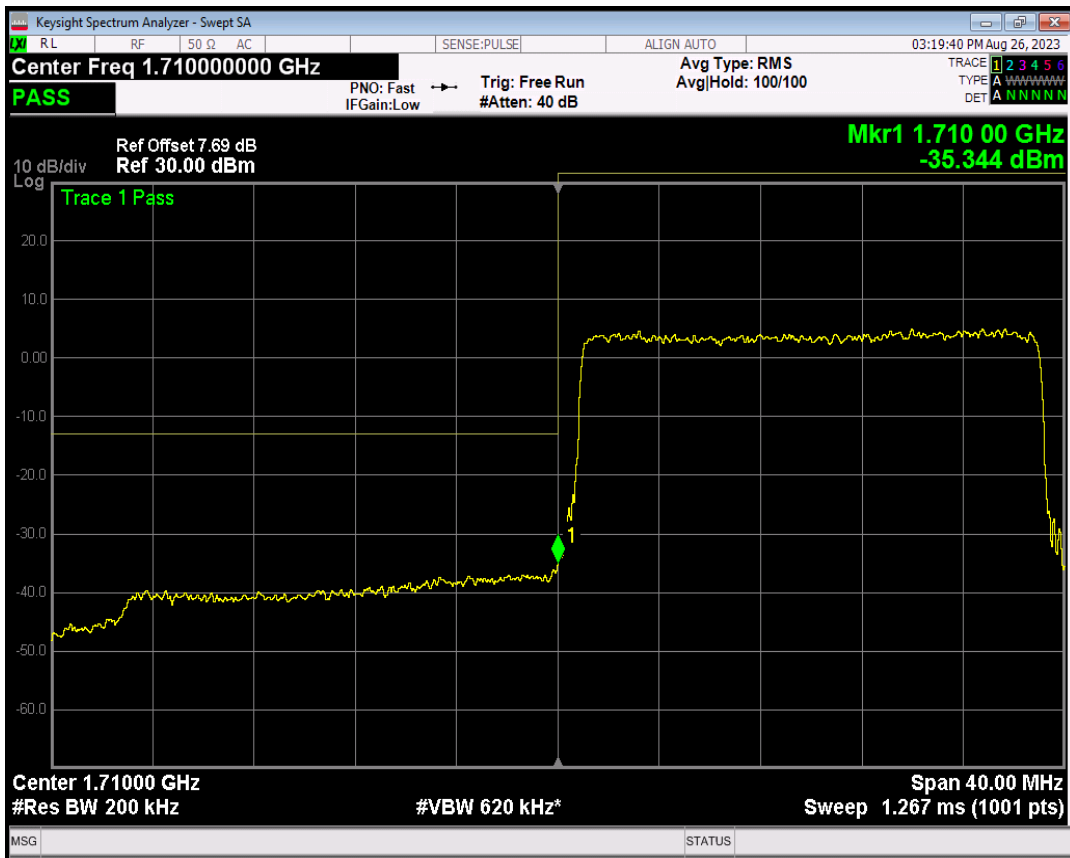

Band4 QPSK BW=20MHz Channel=20050 RB Size=100 Position=#0

Band4 16QAM BW=20MHz Channel=20050 RB Size=1 Position=#0