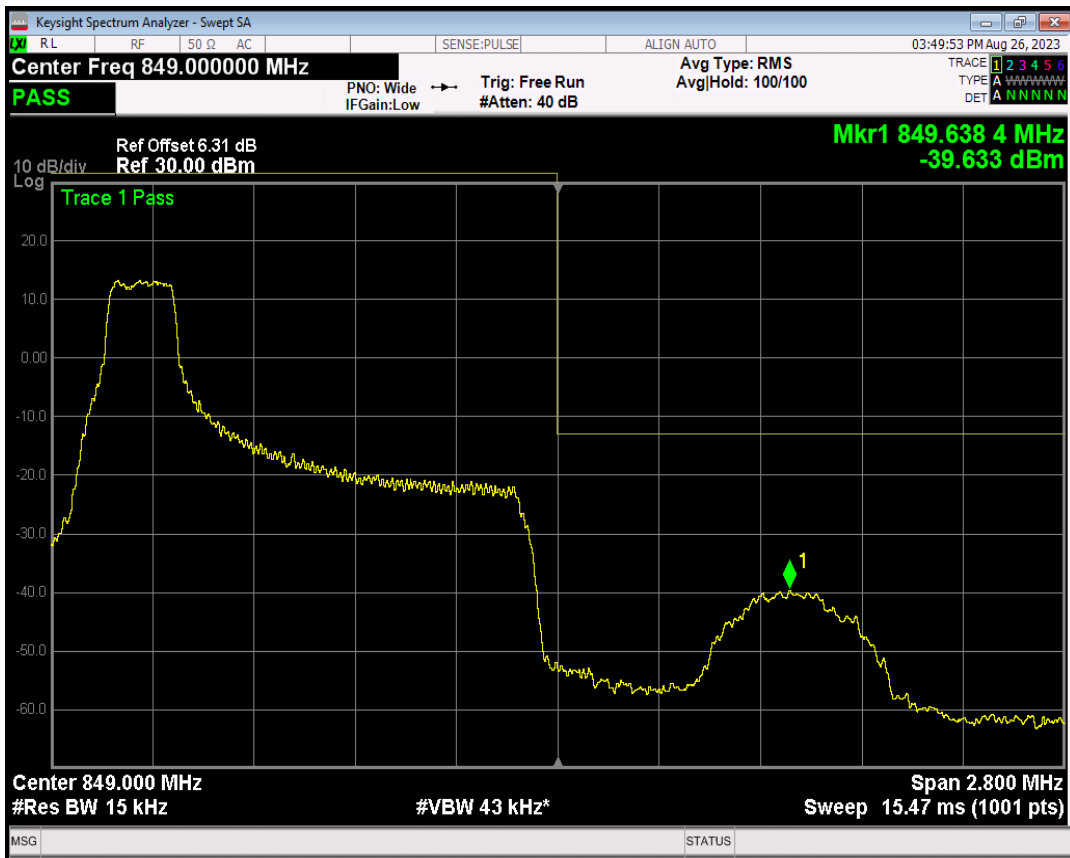

Band5 QPSK BW=1.4MHz Channel=20643 RB Size=1 Position=#0

Band5 QPSK BW=1.4MHz Channel=20643 RB Size=1 Position=#Max