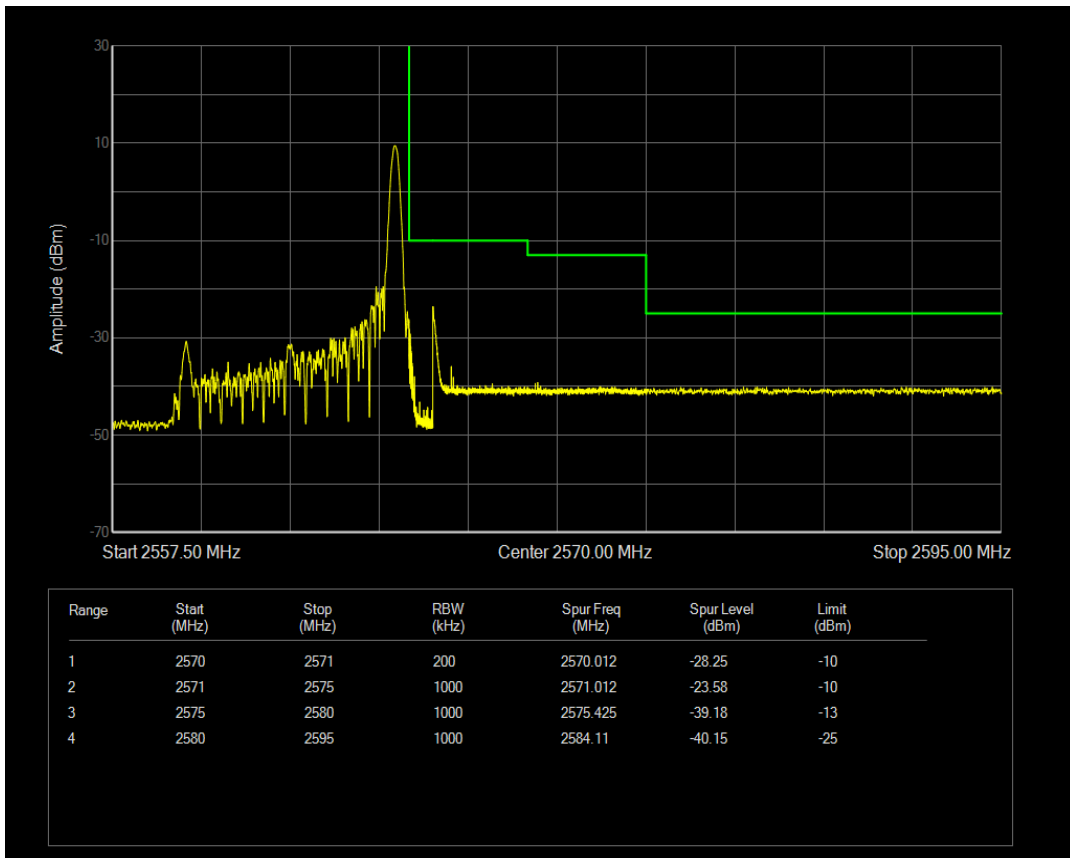

Band7 16QAM BW=10MHz Channel=21400 RB Size=1 Position=#Max

Band7 16QAM BW=10MHz Channel=21400 RB Size=50 Position=#0