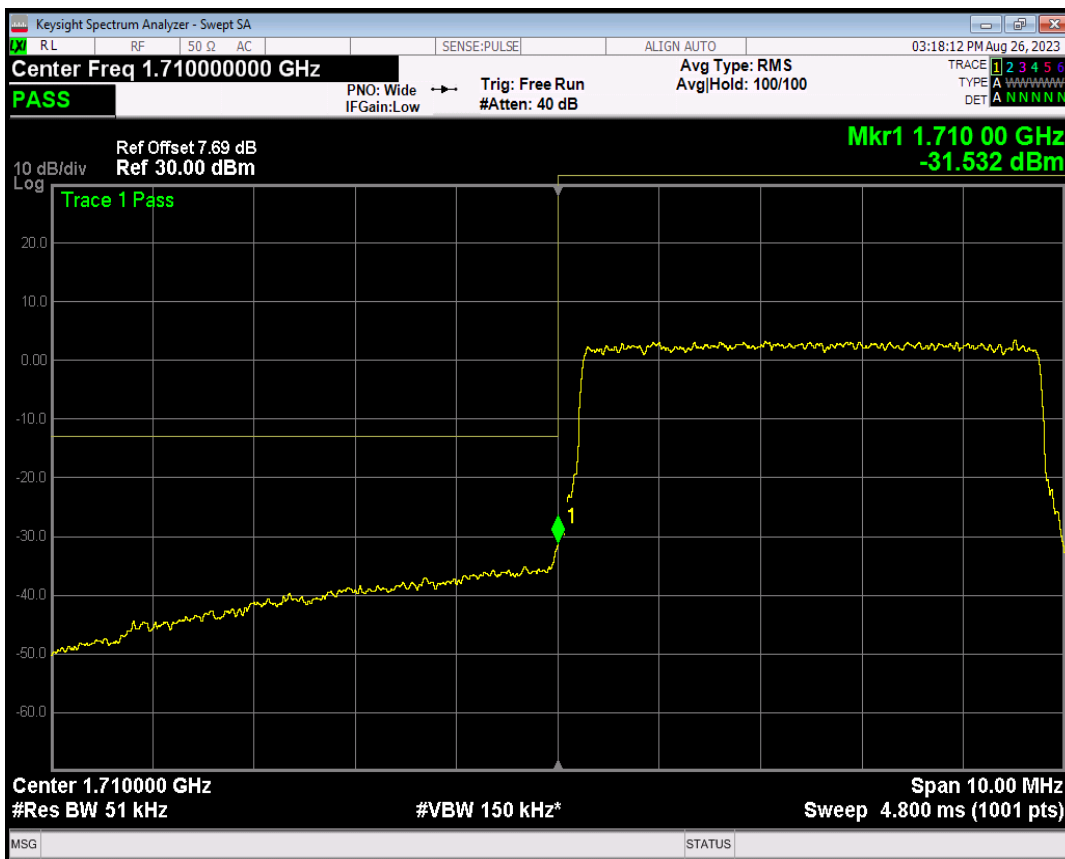

Band4 QPSK BW=5MHz Channel=19975 RB Size=25 Position=#0

Band4 16QAM BW=5MHz Channel=19975 RB Size=1 Position=#0

Band4 16QAM BW=5MHz Channel=19975 RB Size=1 Position=#Max

Band4 16QAM BW=5MHz Channel=19975 RB Size=25 Position=#0