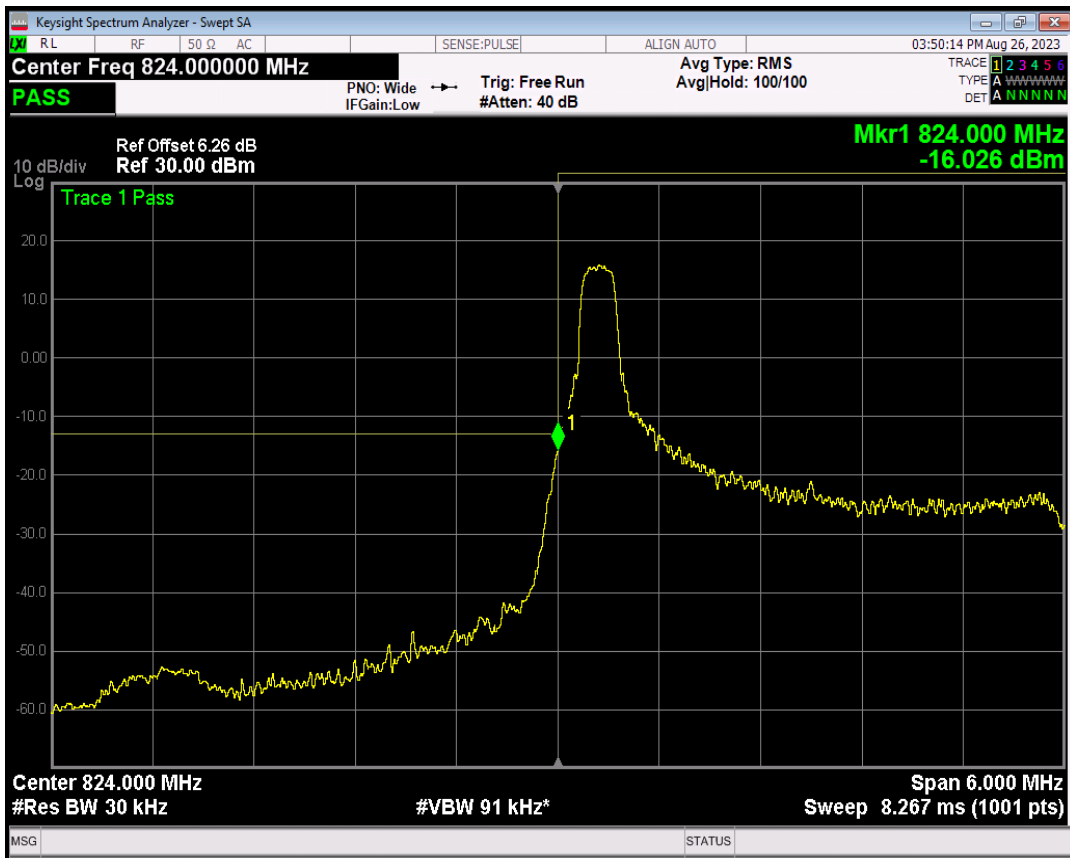

Band5 QPSK BW=3MHz Channel=20415 RB Size=1 Position=#0

Band5 QPSK BW=3MHz Channel=20415 RB Size=1 Position=#Max