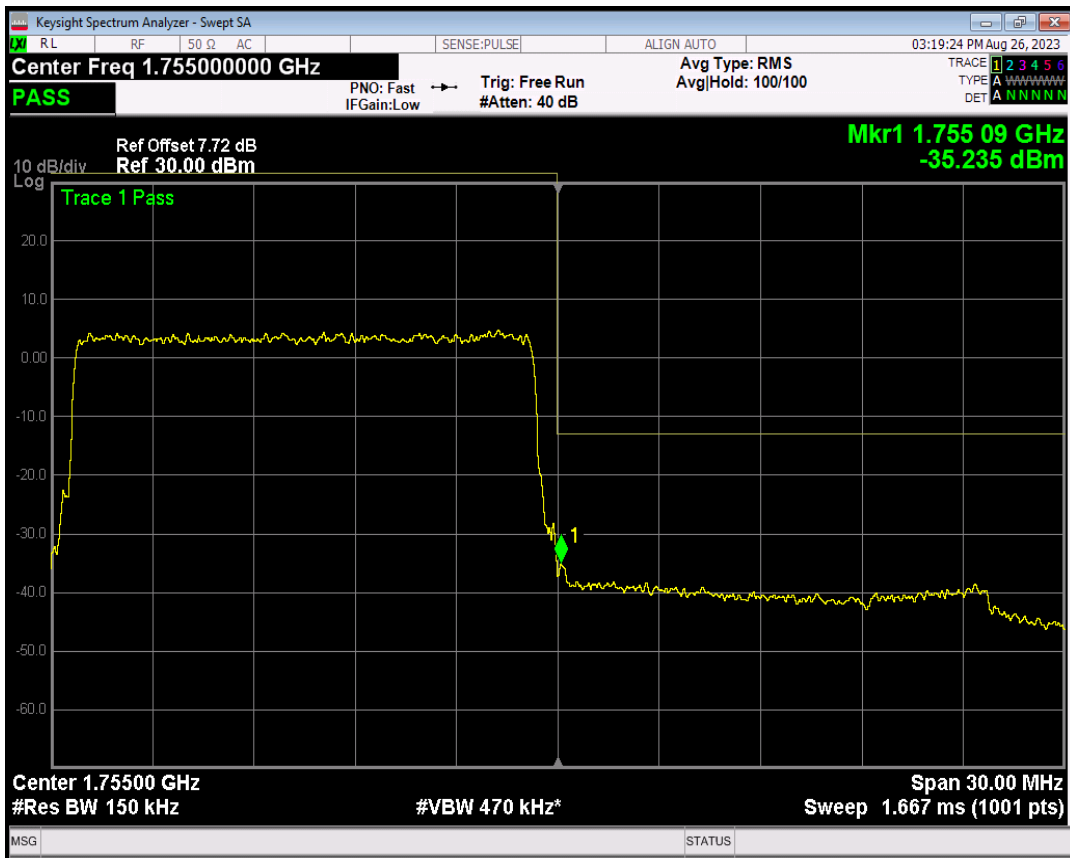

Band4 QPSK BW=15MHz Channel=20325 RB Size=75 Position=#0

Band4 16QAM BW=15MHz Channel=20325 RB Size=1 Position=#0