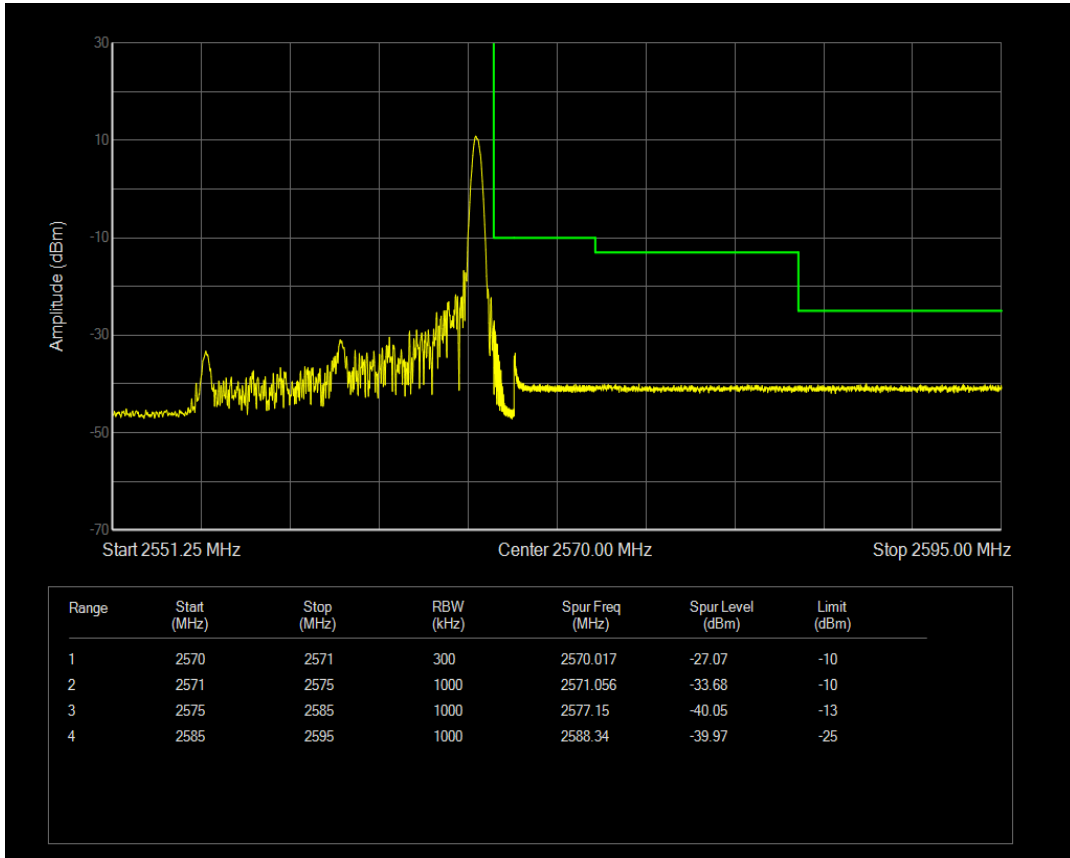

Band7 QPSK BW=15MHz Channel=21375 RB Size=1 Position=#Max

Band7 QPSK BW=15MHz Channel=21375 RB Size=75 Position=#0