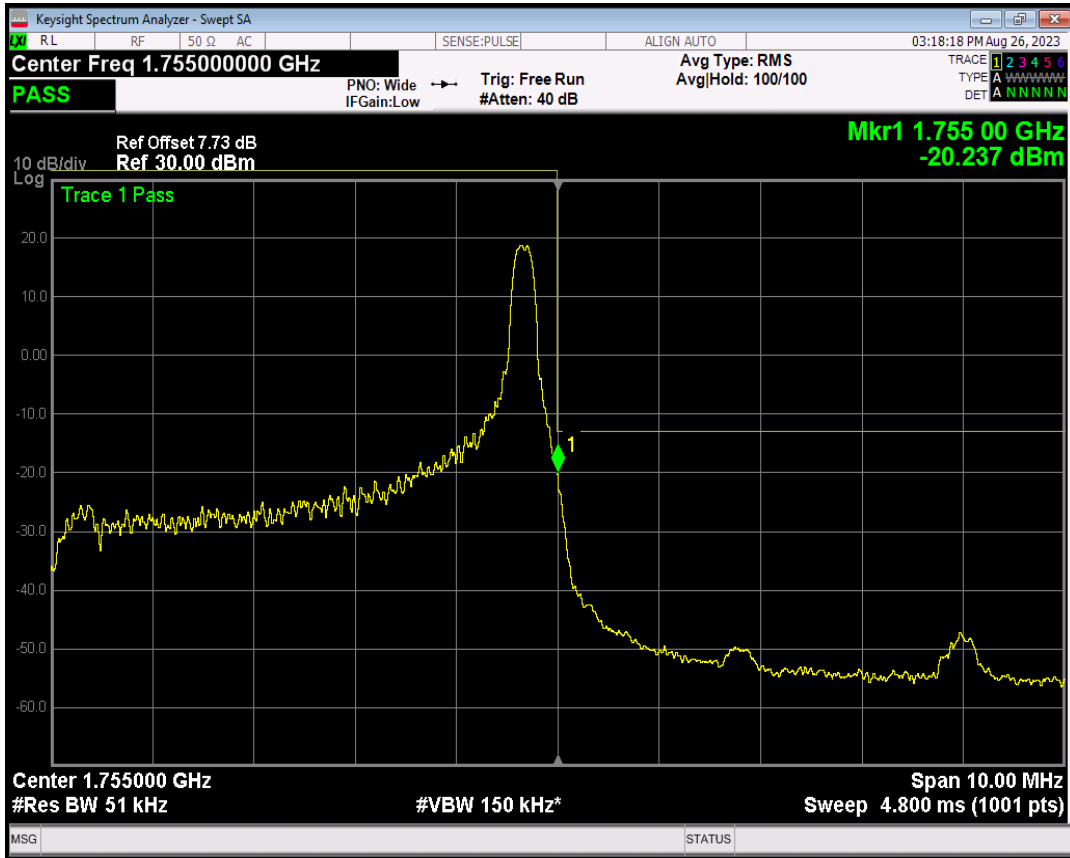

Band4 QPSK BW=5MHz Channel=20375 RB Size=1 Position=#Max

Band4 QPSK BW=5MHz Channel=20375 RB Size=25 Position=#0