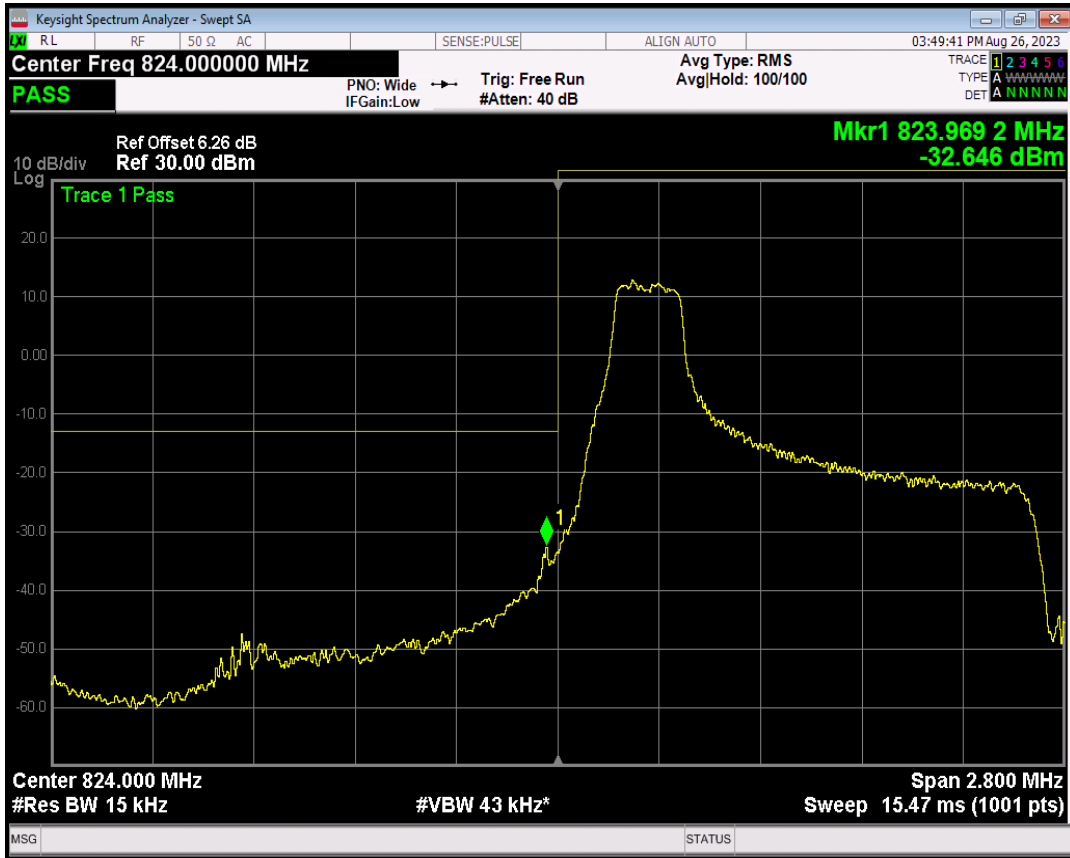

Band5 16QAM BW=1.4MHz Channel=20407 RB Size=1 Position=#0

Band5 16QAM BW=1.4MHz Channel=20407 RB Size=1 Position=#Max