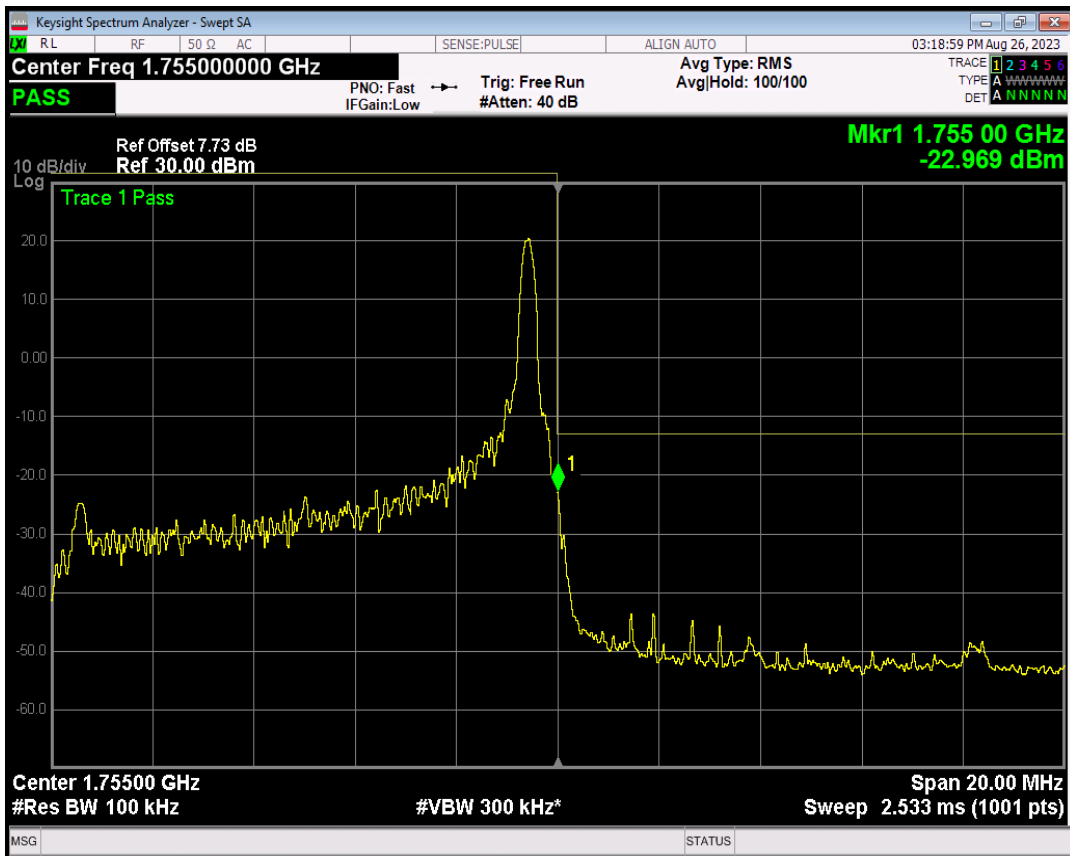

Band4 16QAM BW=10MHz Channel=20350 RB Size=1 Position=#Max

Band4 16QAM BW=10MHz Channel=20350 RB Size=50 Position=#0