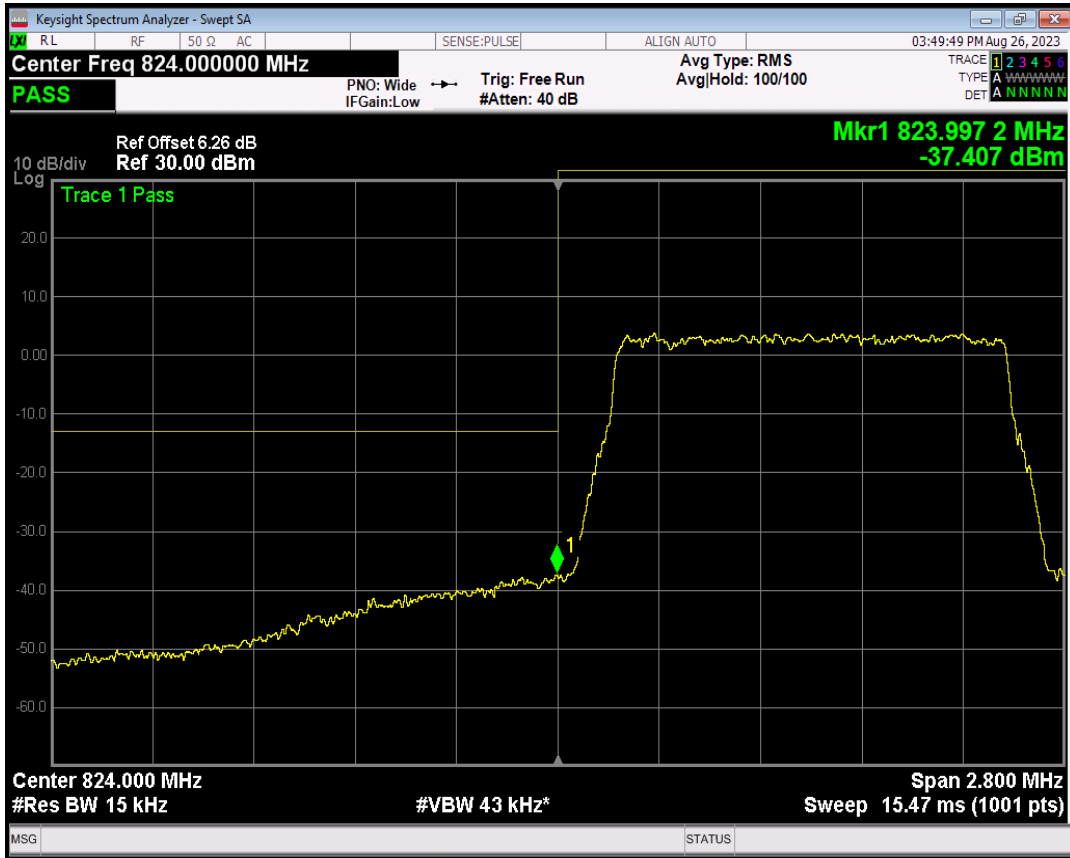

Band5 QPSK BW=1.4MHz Channel=20407 RB Size=6 Position=#0

Band5 16QAM BW=1.4MHz Channel=20407 RB Size=1 Position=#0

Band5 16QAM BW=1.4MHz Channel=20407 RB Size=1 Position=#Max

Band5 16QAM BW=1.4MHz Channel=20407 RB Size=6 Position=#0