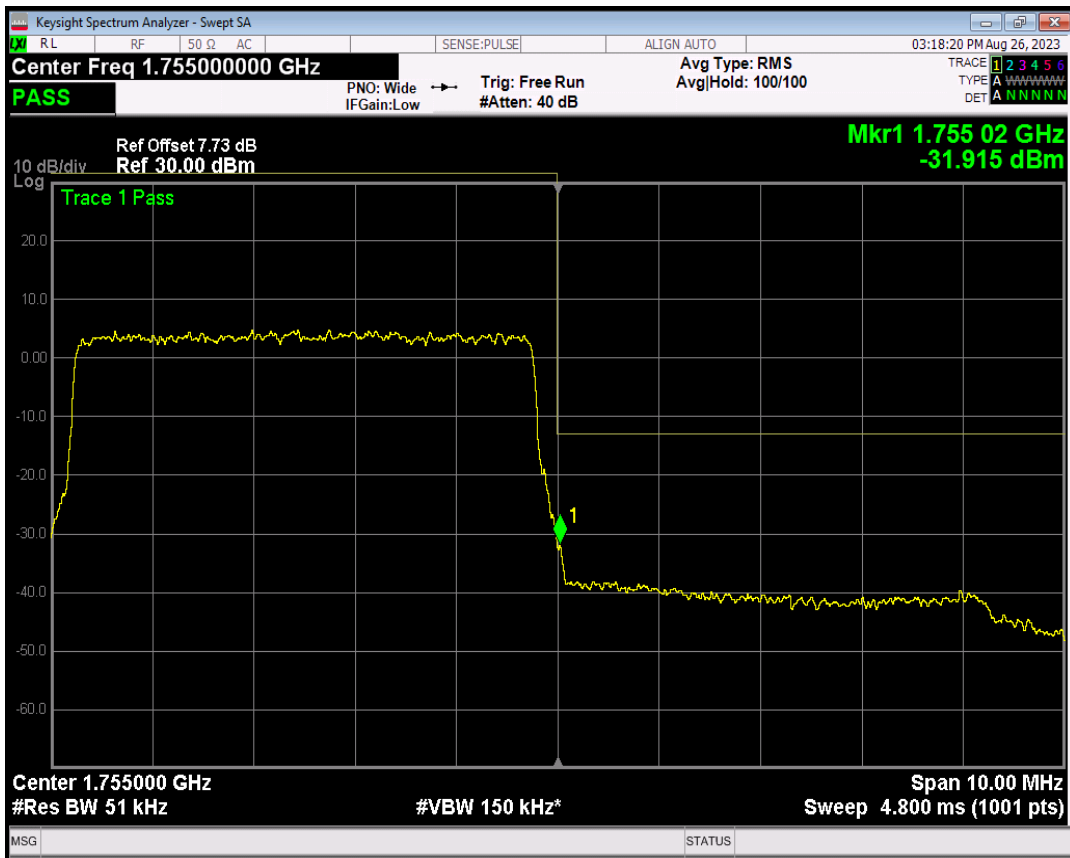

Band4 QPSK BW=5MHz Channel=20375 RB Size=25 Position=#0

Band4 16QAM BW=5MHz Channel=20375 RB Size=1 Position=#0