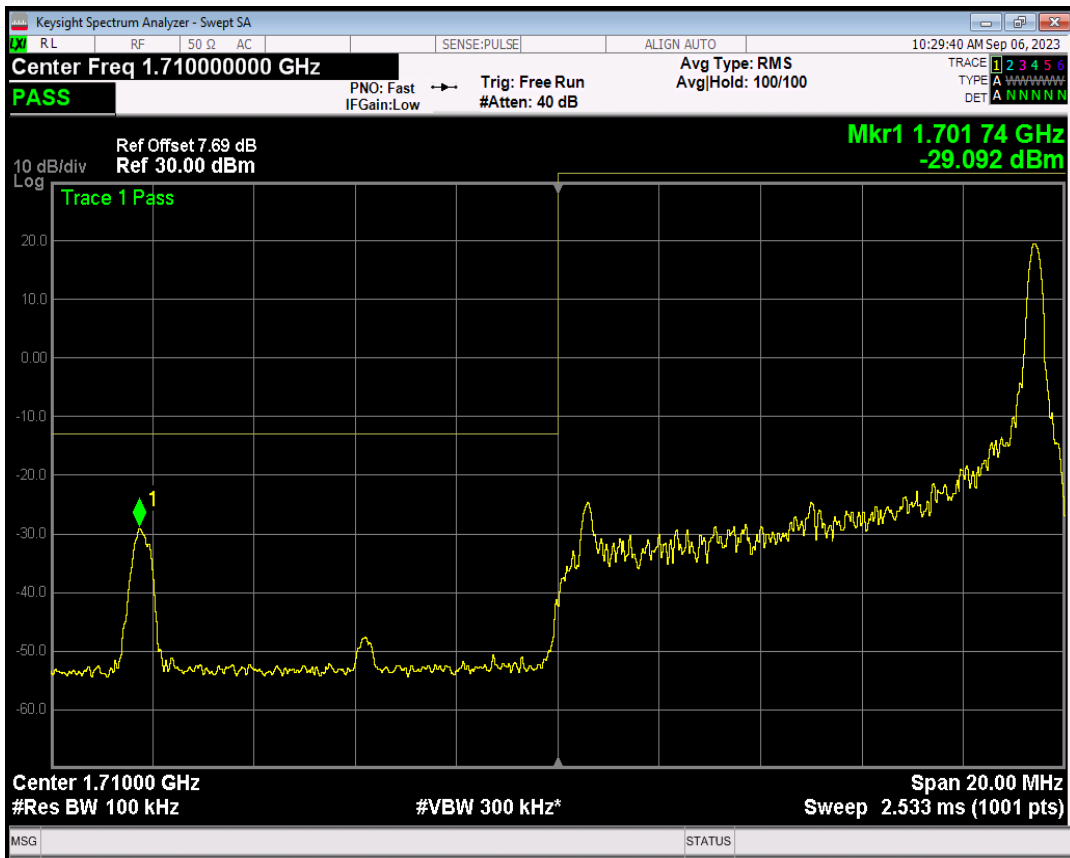

Band4 16QAM BW=10MHz Channel=20000 RB Size=1 Position=#Max

Band4 16QAM BW=10MHz Channel=20000 RB Size=50 Position=#0