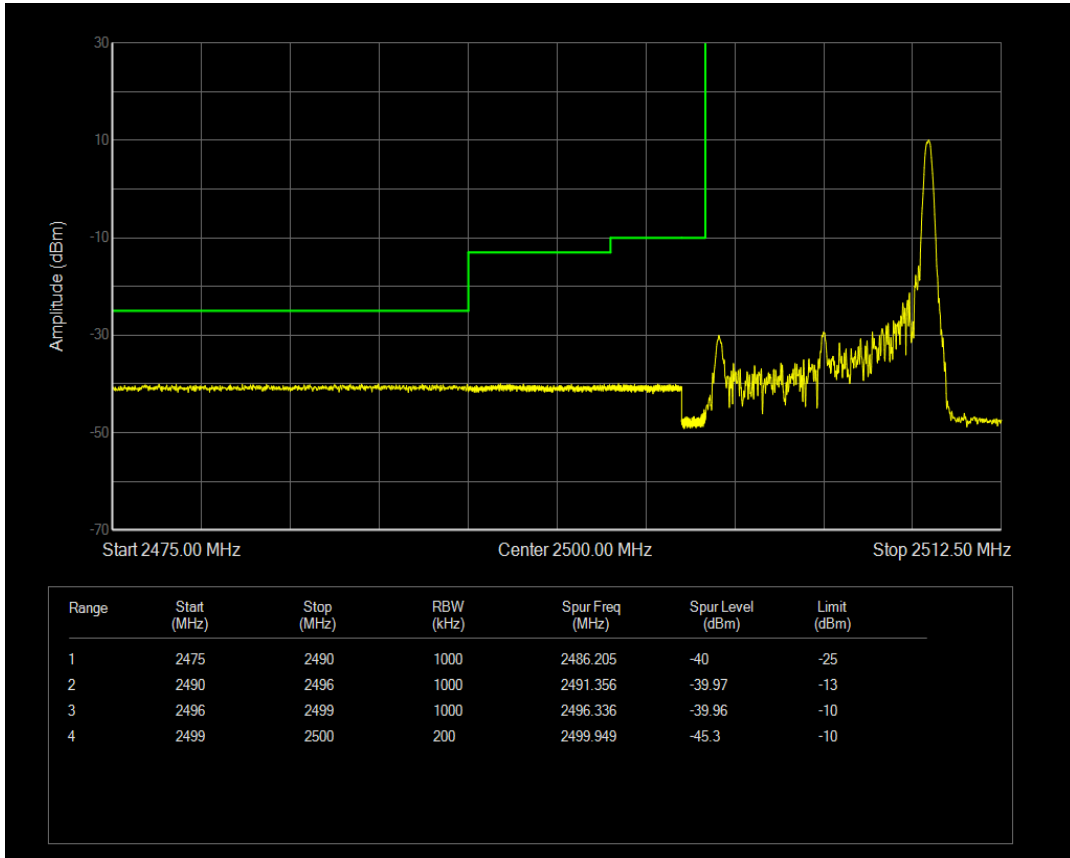

Band7 16QAM BW=5MHz Channel=21425 RB Size=1 Position=#Max

Band7 16QAM BW=5MHz Channel=21425 RB Size=25 Position=#0

Band7 QPSK BW=10MHz Channel=20800 RB Size=1 Position=#0

Band7 QPSK BW=10MHz Channel=20800 RB Size=1 Position=#Max

Band7 QPSK BW=10MHz Channel=20800 RB Size=50 Position=#0

Band7 16QAM BW=10MHz Channel=20800 RB Size=1 Position=#0

Band7 16QAM BW=10MHz Channel=20800 RB Size=1 Position=#Max

Band7 16QAM BW=10MHz Channel=20800 RB Size=50 Position=#0