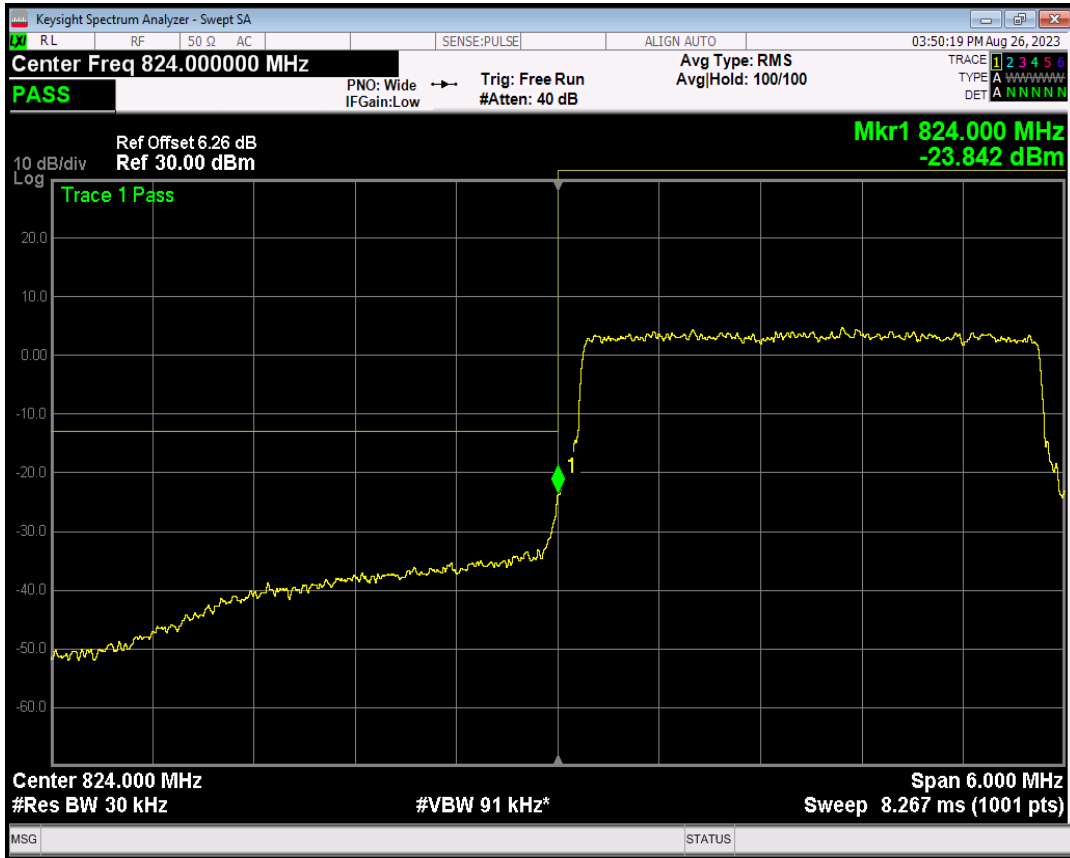

Band5 QPSK BW=3MHz Channel=20415 RB Size=15 Position=#0

Band5 16QAM BW=3MHz Channel=20415 RB Size=1 Position=#Max