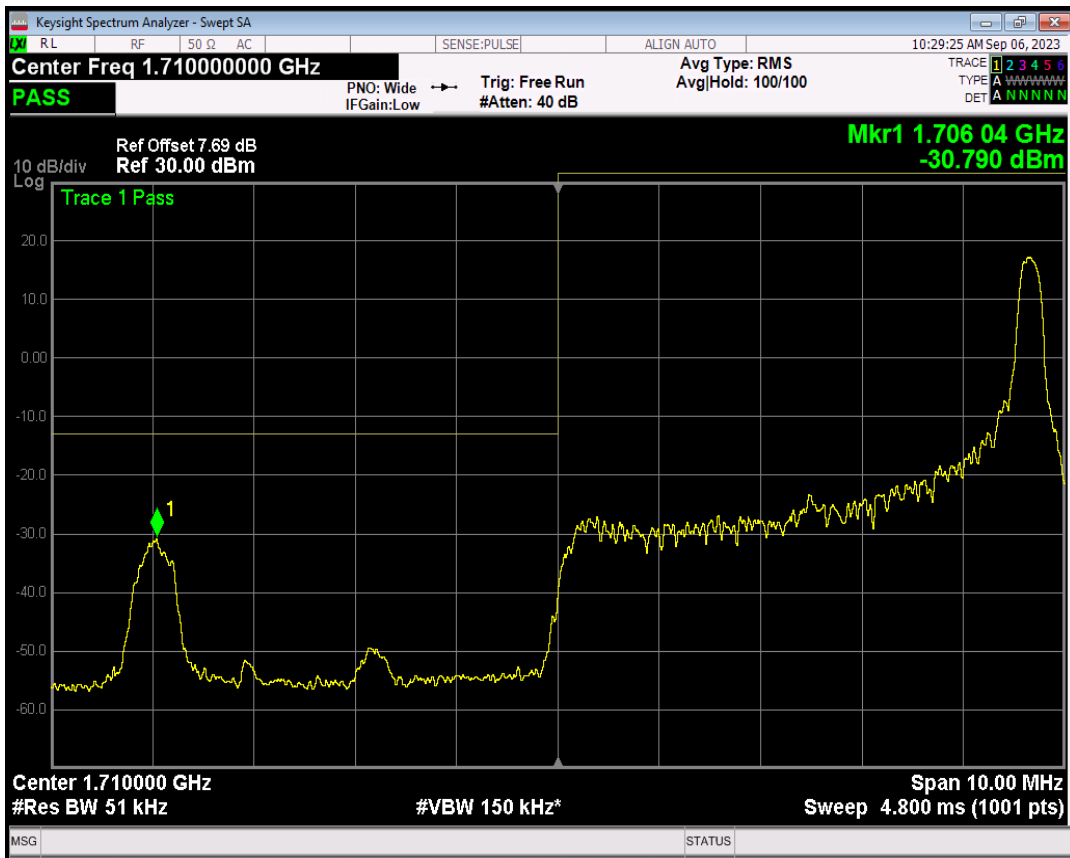

Band4 16QAM BW=3MHz Channel=20385 RB Size=1 Position=#Max

Band4 16QAM BW=3MHz Channel=20385 RB Size=15 Position=#0

Band4 QPSK BW=5MHz Channel=19975 RB Size=1 Position=#Max

Band4 QPSK BW=5MHz Channel=19975 RB Size=1 Position=#0

Band4 QPSK BW=5MHz Channel=19975 RB Size=25 Position=#0

Band4 16QAM BW=5MHz Channel=19975 RB Size=1 Position=#0

Band4 16QAM BW=5MHz Channel=19975 RB Size=1 Position=#Max

Band4 16QAM BW=5MHz Channel=19975 RB Size=25 Position=#0