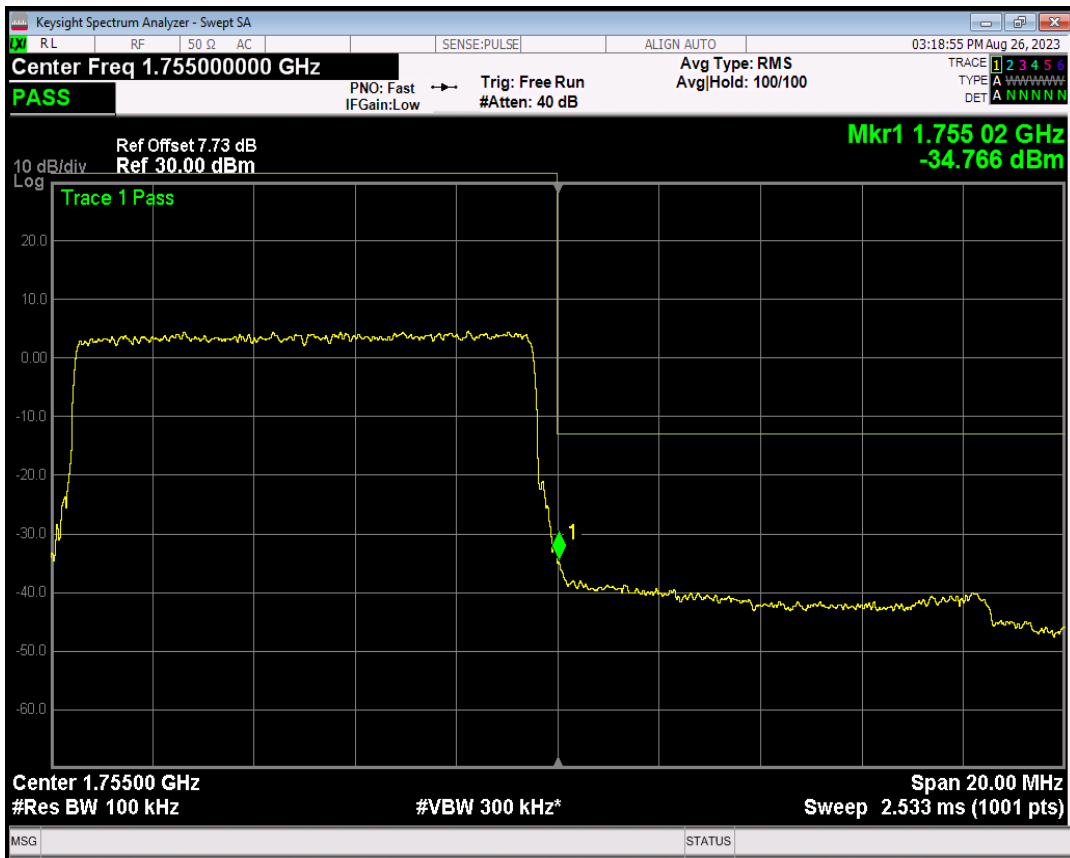

Band4 QPSK BW=10MHz Channel=20350 RB Size=50 Position=#0

Band4 16QAM BW=10MHz Channel=20350 RB Size=1 Position=#0