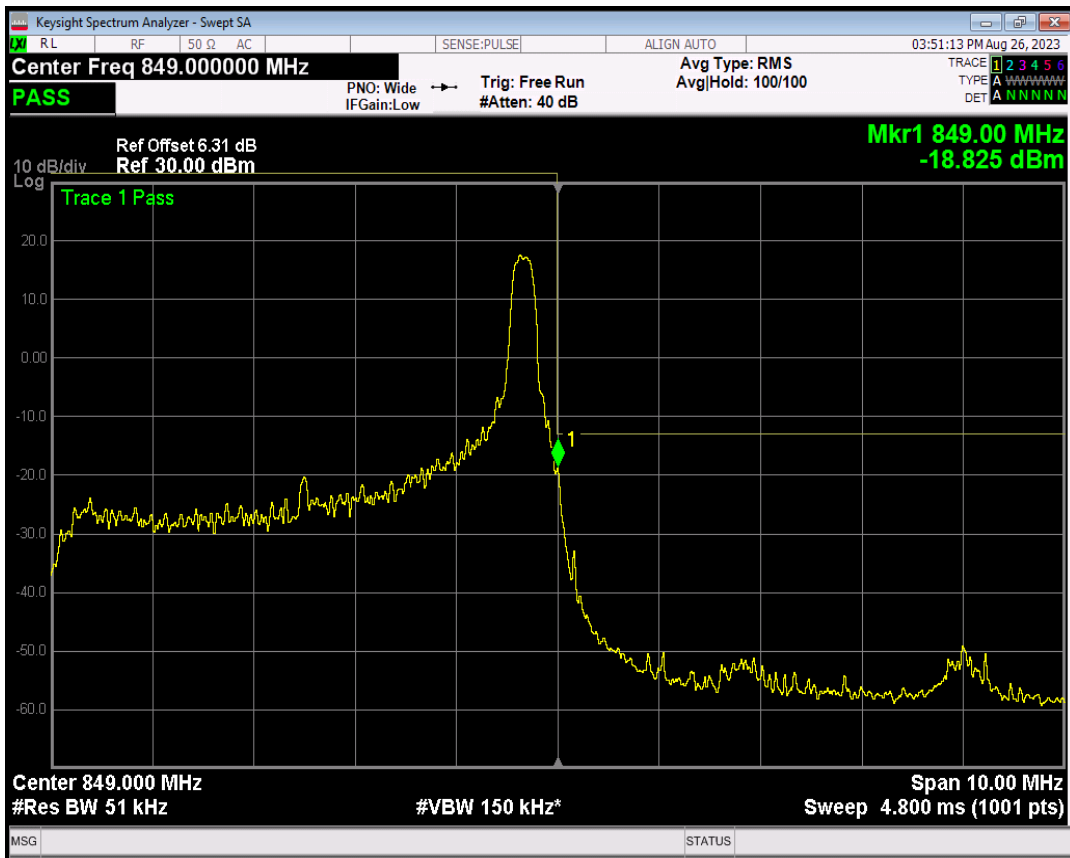

Band5 16QAM BW=5MHz Channel=20625 RB Size=1 Position=#Max

Band5 16QAM BW=5MHz Channel=20625 RB Size=25 Position=#0