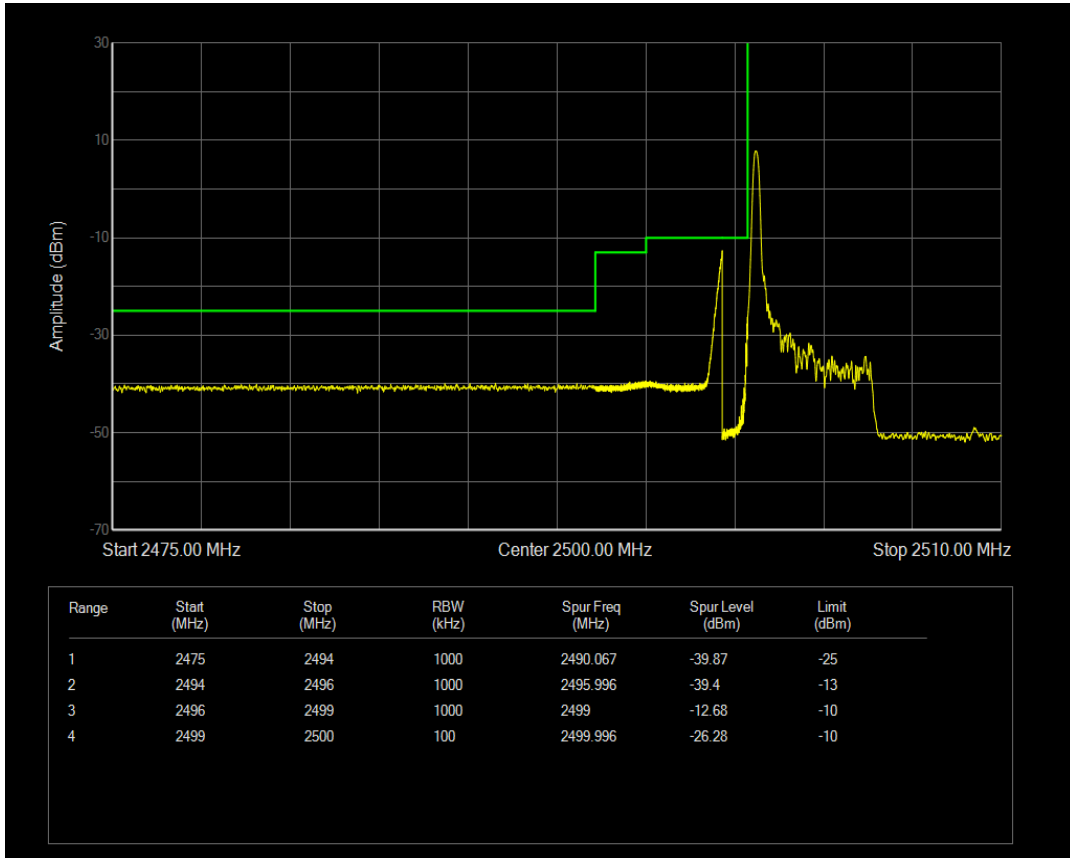

Band5 QPSK BW=10MHz Channel=20600 RB Size=1 Position=#0

Band5 QPSK BW=10MHz Channel=20600 RB Size=1 Position=#Max

Band5 QPSK BW=10MHz Channel=20600 RB Size=50 Position=#0

Band5 16QAM BW=10MHz Channel=20600 RB Size=1 Position=#0

Band5 16QAM BW=10MHz Channel=20600 RB Size=1 Position=#Max

Band5 16QAM BW=10MHz Channel=20600 RB Size=50 Position=#0

Band7 QPSK BW=5MHz Channel=20775 RB Size=1 Position=#0

Band7 QPSK BW=5MHz Channel=20775 RB Size=1 Position=#Max

Band7 QPSK BW=5MHz Channel=20775 RB Size=25 Position=#0

Band7 16QAM BW=5MHz Channel=20775 RB Size=1 Position=#0

Band7 16QAM BW=5MHz Channel=20775 RB Size=1 Position=#Max

Band7 16QAM BW=5MHz Channel=20775 RB Size=25 Position=#0