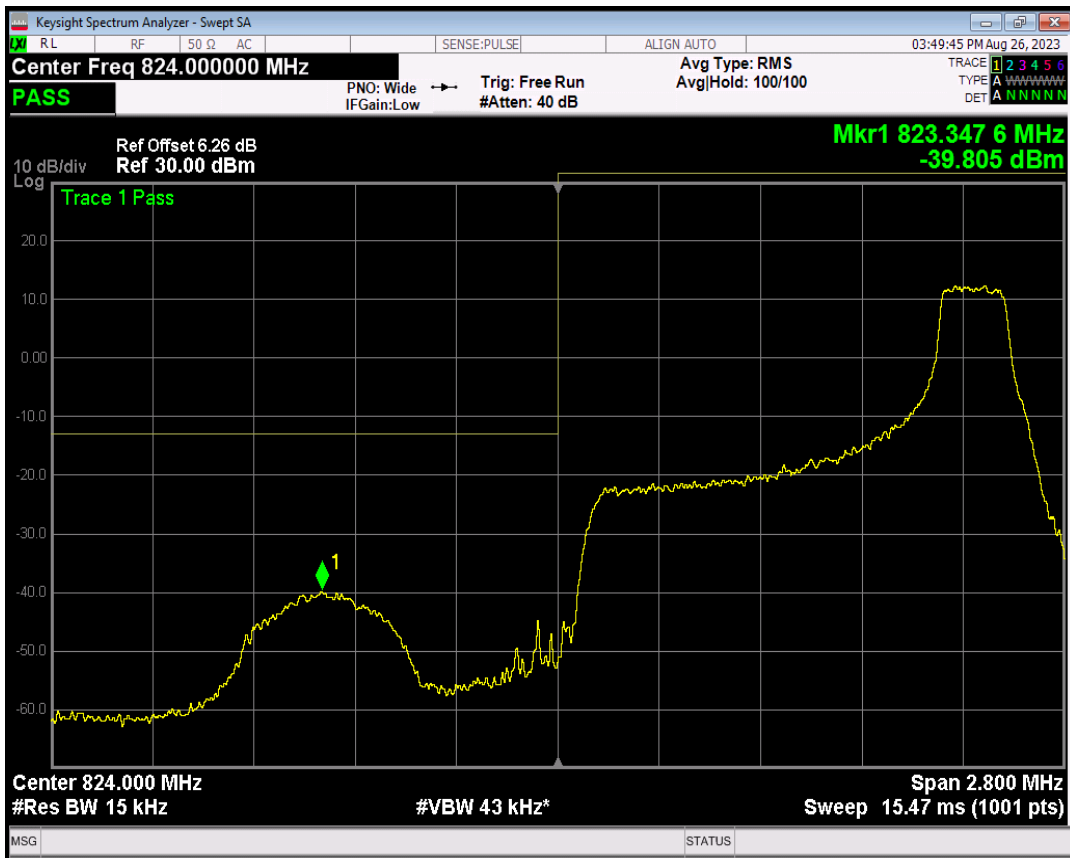

Band5 16QAM BW=1.4MHz Channel=20407 RB Size=1 Position=#Max

Band5 16QAM BW=1.4MHz Channel=20407 RB Size=6 Position=#0