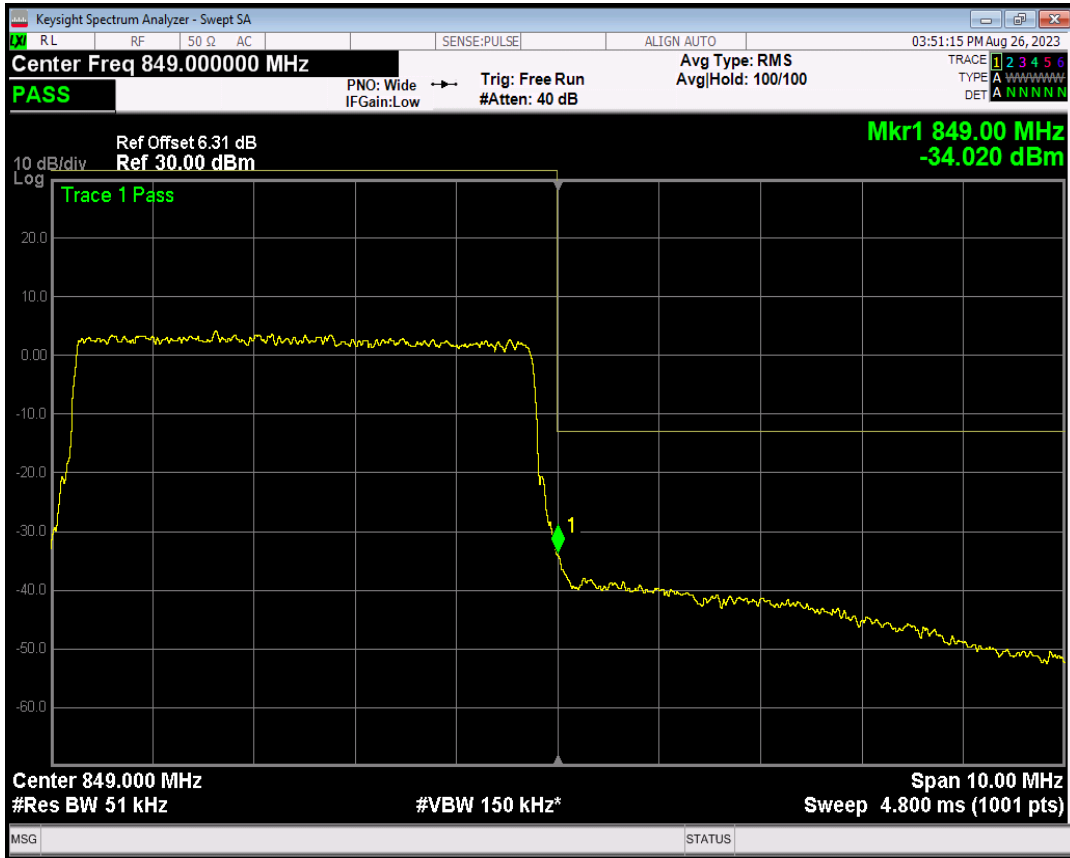

Band5 16QAM BW=5MHz Channel=20625 RB Size=25 Position=#0

Band5 QPSK BW=10MHz Channel=20450 RB Size=1 Position=#0