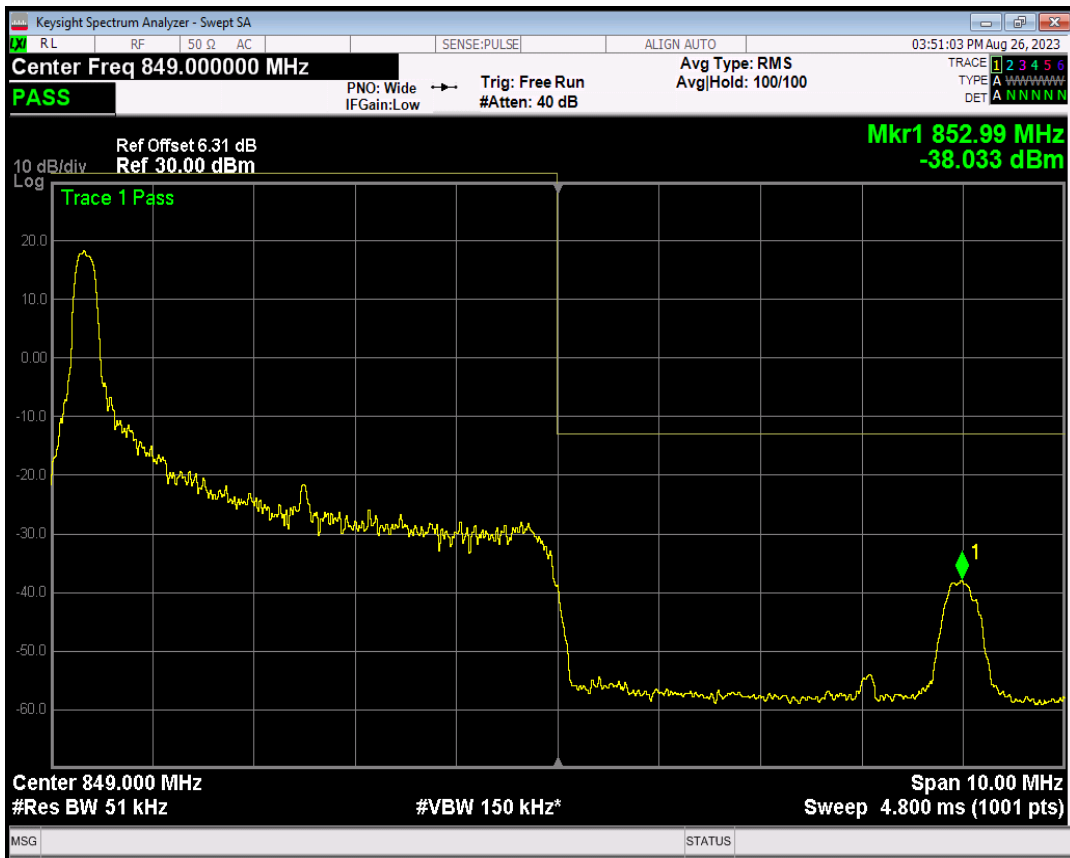

Band5 QPSK BW=5MHz Channel=20625 RB Size=1 Position=#0

Band5 QPSK BW=5MHz Channel=20625 RB Size=1 Position=#Max