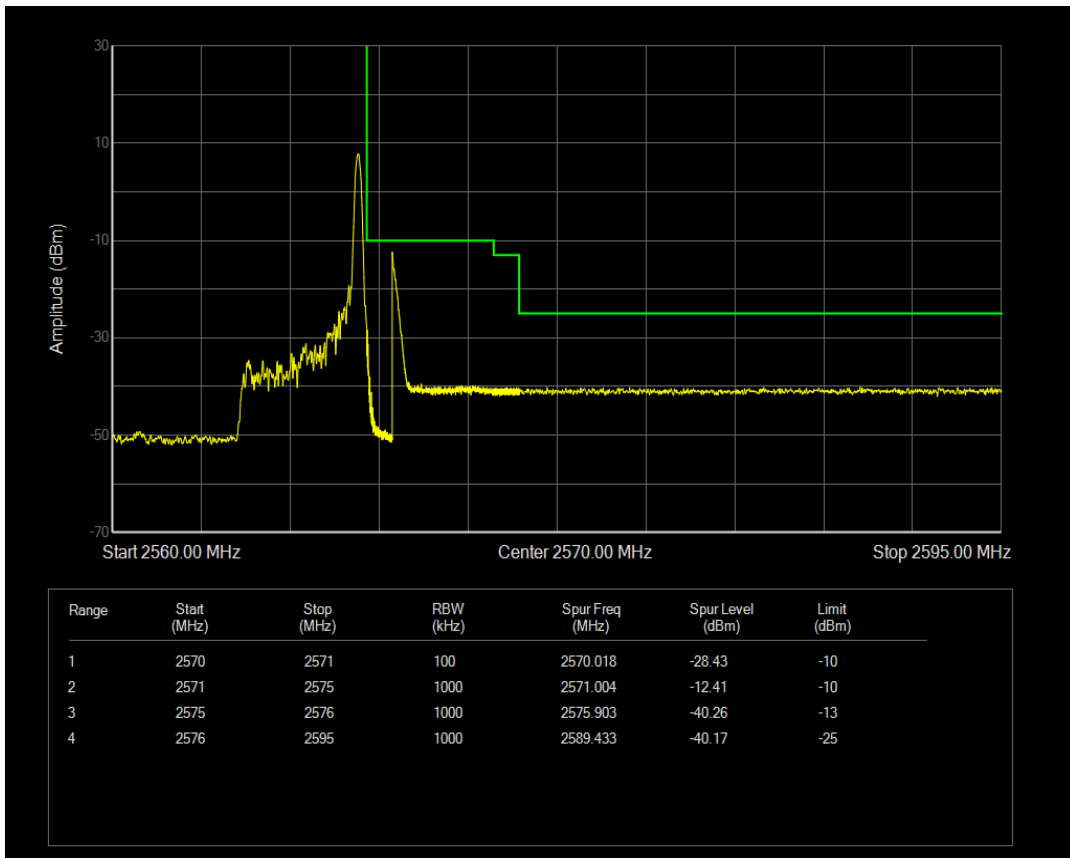

Band7 QPSK BW=5MHz Channel=21425 RB Size=1 Position=#0

Band7 QPSK BW=5MHz Channel=21425 RB Size=25 Position=#0

Band7 QPSK BW=5MHz Channel=21425 RB Size=1 Position=#Max

Band7 16QAM BW=5MHz Channel=21425 RB Size=1 Position=#0

Band7 16QAM BW=5MHz Channel=21425 RB Size=1 Position=#Max

Band7 16QAM BW=5MHz Channel=21425 RB Size=25 Position=#0

Band7 QPSK BW=10MHz Channel=20800 RB Size=1 Position=#0

Band7 QPSK BW=10MHz Channel=20800 RB Size=1 Position=#Max