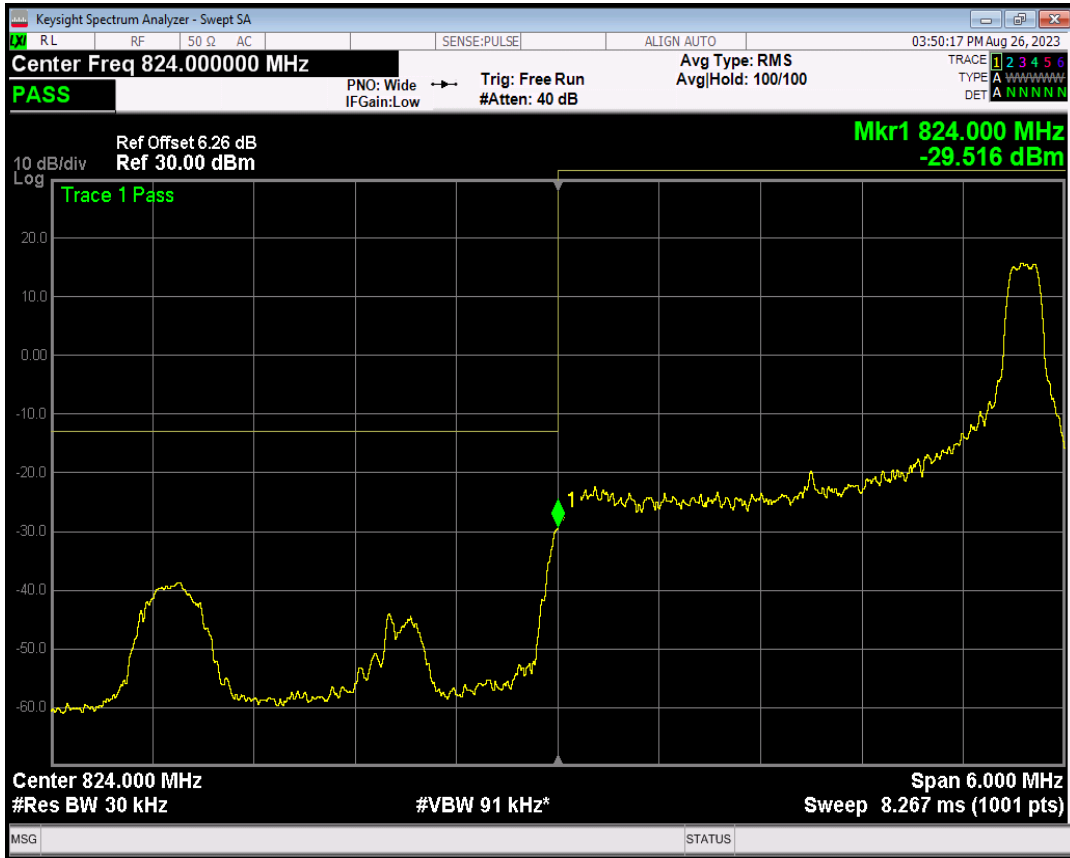

Band5 16QAM BW=1.4MHz Channel=20643 RB Size=1 Position=#Max

Band5 16QAM BW=1.4MHz Channel=20643 RB Size=6 Position=#0

Band5 QPSK BW=3MHz Channel=20415 RB Size=1 Position=#0

Band5 QPSK BW=3MHz Channel=20415 RB Size=1 Position=#Max