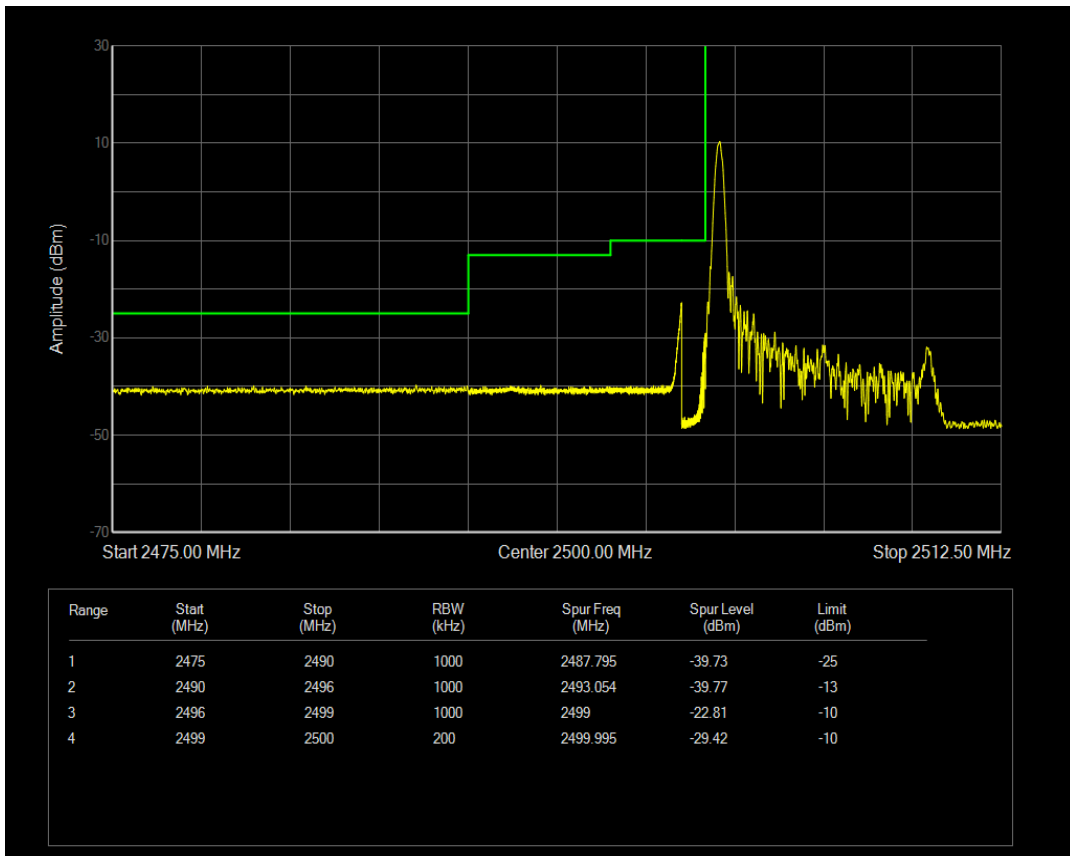

Band7 QPSK BW=5MHz Channel=21425 RB Size=1 Position=#0

Band7 QPSK BW=5MHz Channel=21425 RB Size=25 Position=#0

Band7 QPSK BW=5MHz Channel=21425 RB Size=1 Position=#Max

Band7 16QAM BW=5MHz Channel=21425 RB Size=1 Position=#0

Band7 16QAM BW=5MHz Channel=21425 RB Size=1 Position=#Max

Band7 16QAM BW=5MHz Channel=21425 RB Size=25 Position=#0

Band7 QPSK BW=10MHz Channel=20800 RB Size=1 Position=#0

Band7 QPSK BW=10MHz Channel=20800 RB Size=1 Position=#Max