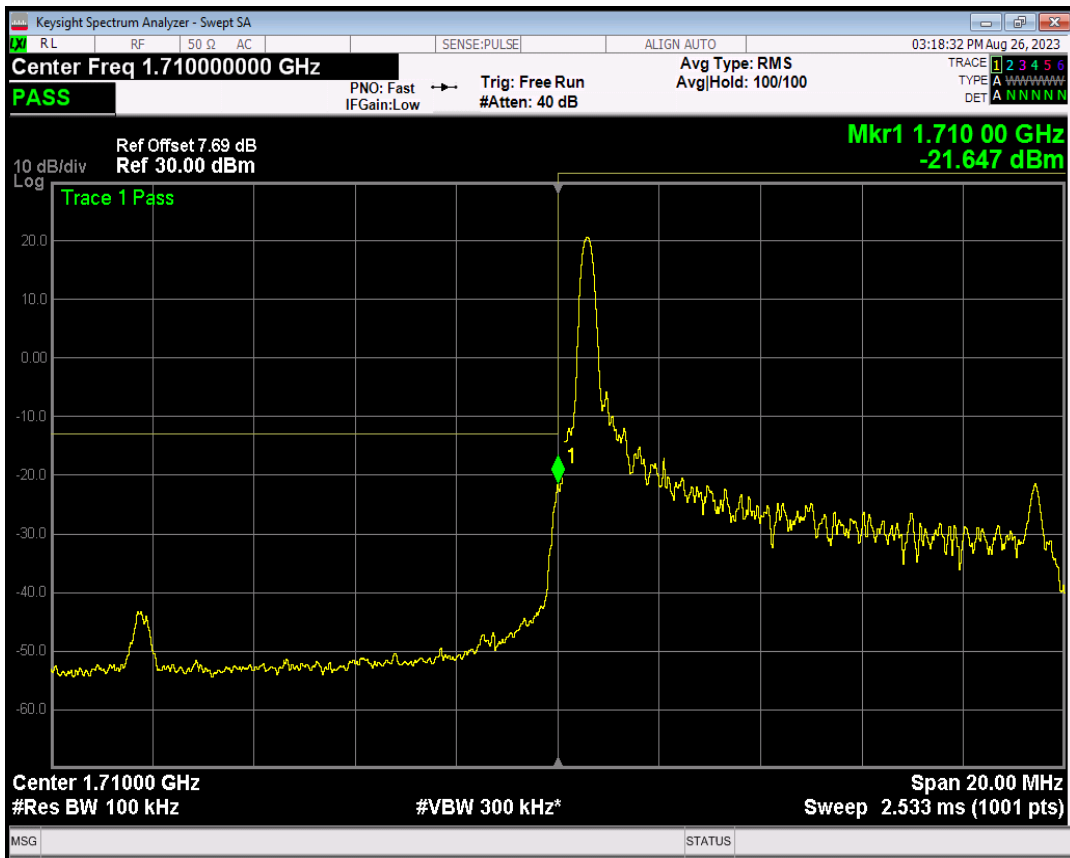

Band4 QPSK BW=10MHz Channel=20000 RB Size=1 Position=#0

Band4 QPSK BW=10MHz Channel=20000 RB Size=1 Position=#Max