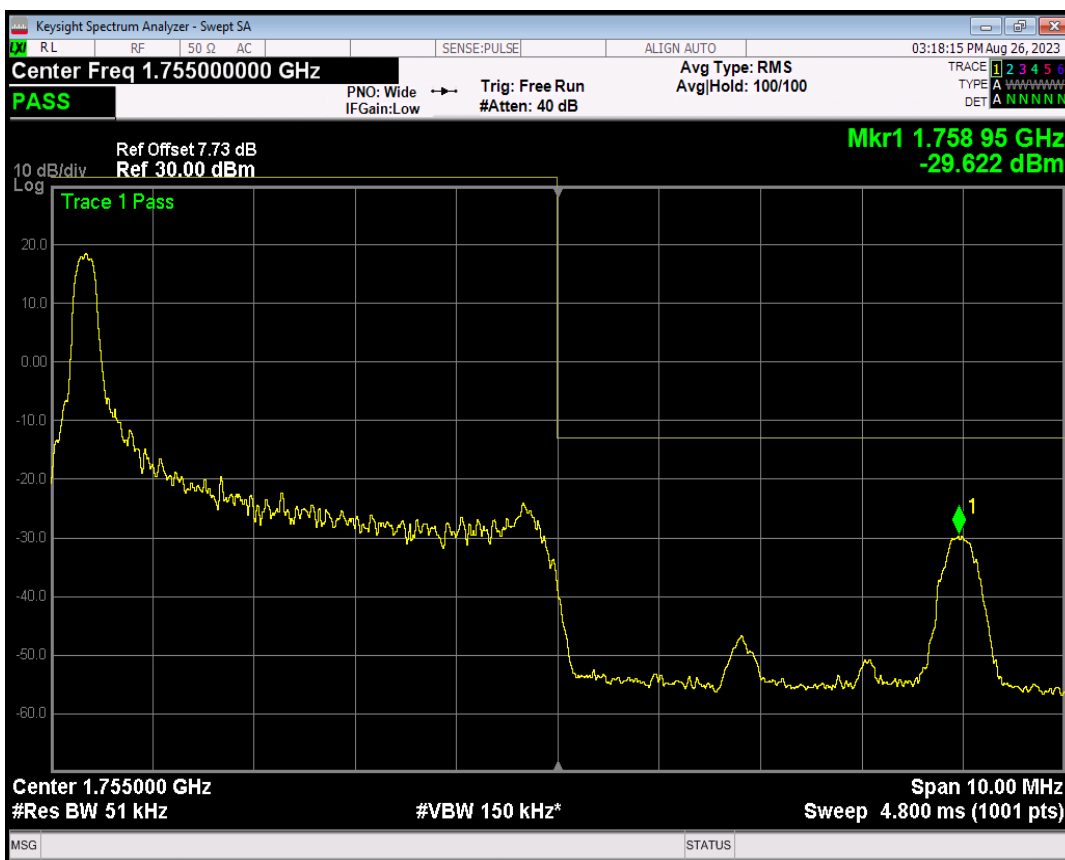

Band4 QPSK BW=5MHz Channel=20375 RB Size=1 Position=#0

Band4 QPSK BW=5MHz Channel=20375 RB Size=1 Position=#Max