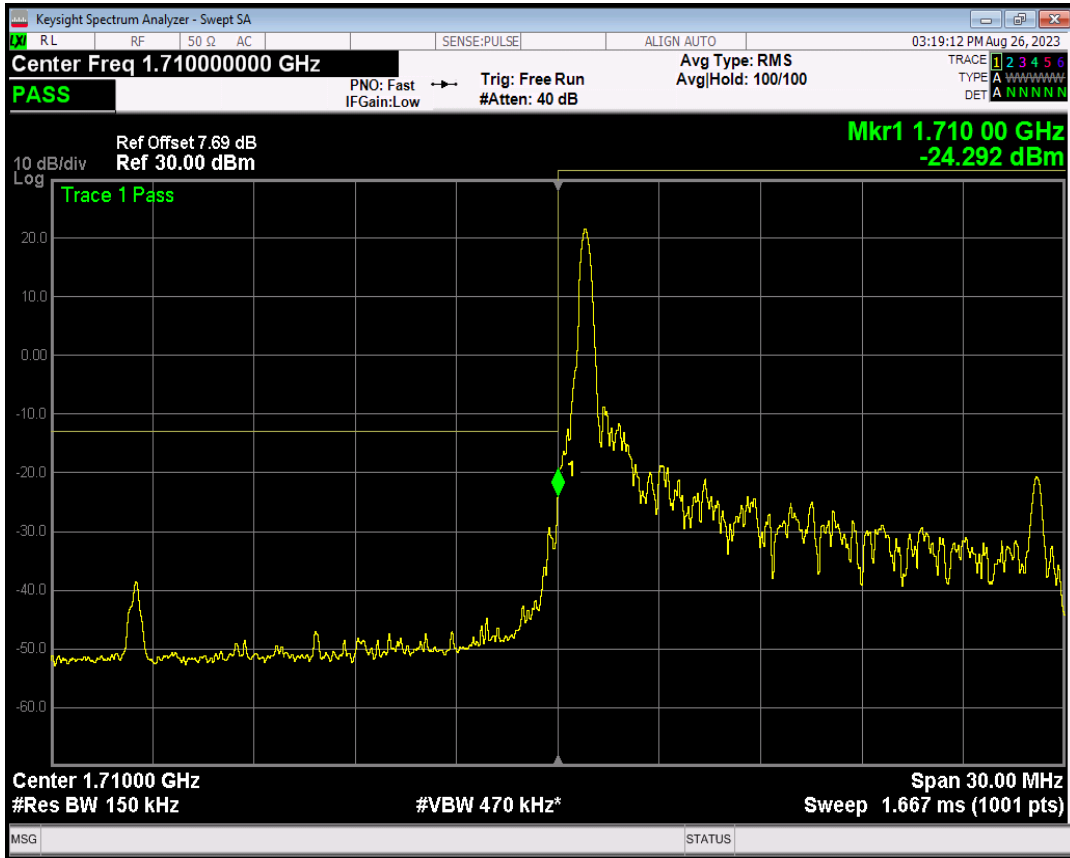

Band4 16QAM BW=10MHz Channel=20350 RB Size=1 Position=#Max

Band4 16QAM BW=10MHz Channel=20350 RB Size=50 Position=#0

Band4 QPSK BW=15MHz Channel=20025 RB Size=1 Position=#0

Band4 QPSK BW=15MHz Channel=20025 RB Size=1 Position=#Max

Band4 QPSK BW=15MHz Channel=20025 RB Size=75 Position=#0

Band4 16QAM BW=15MHz Channel=20025 RB Size=1 Position=#0

Band4 16QAM BW=15MHz Channel=20025 RB Size=1 Position=#Max

Band4 16QAM BW=15MHz Channel=20025 RB Size=75 Position=#0