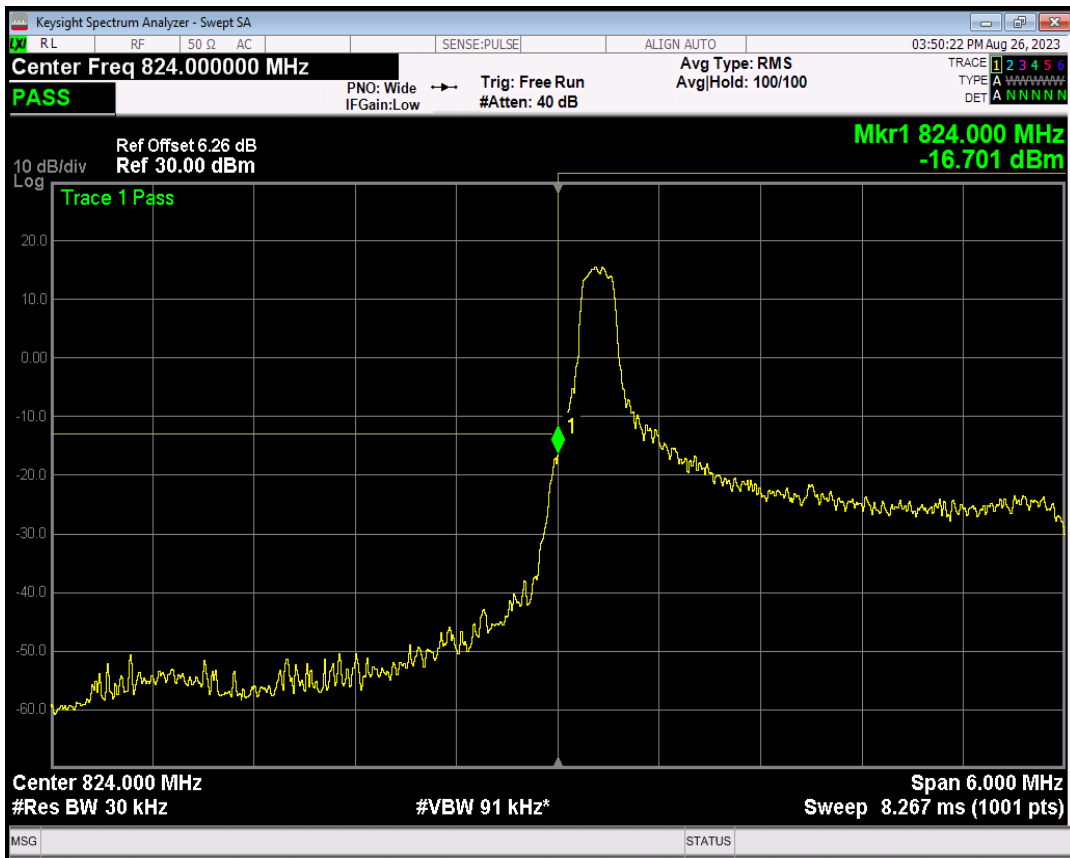

Band5 16QAM BW=3MHz Channel=20415 RB Size=1 Position=#0

Band5 QPSK BW=3MHz Channel=20415 RB Size=15 Position=#0