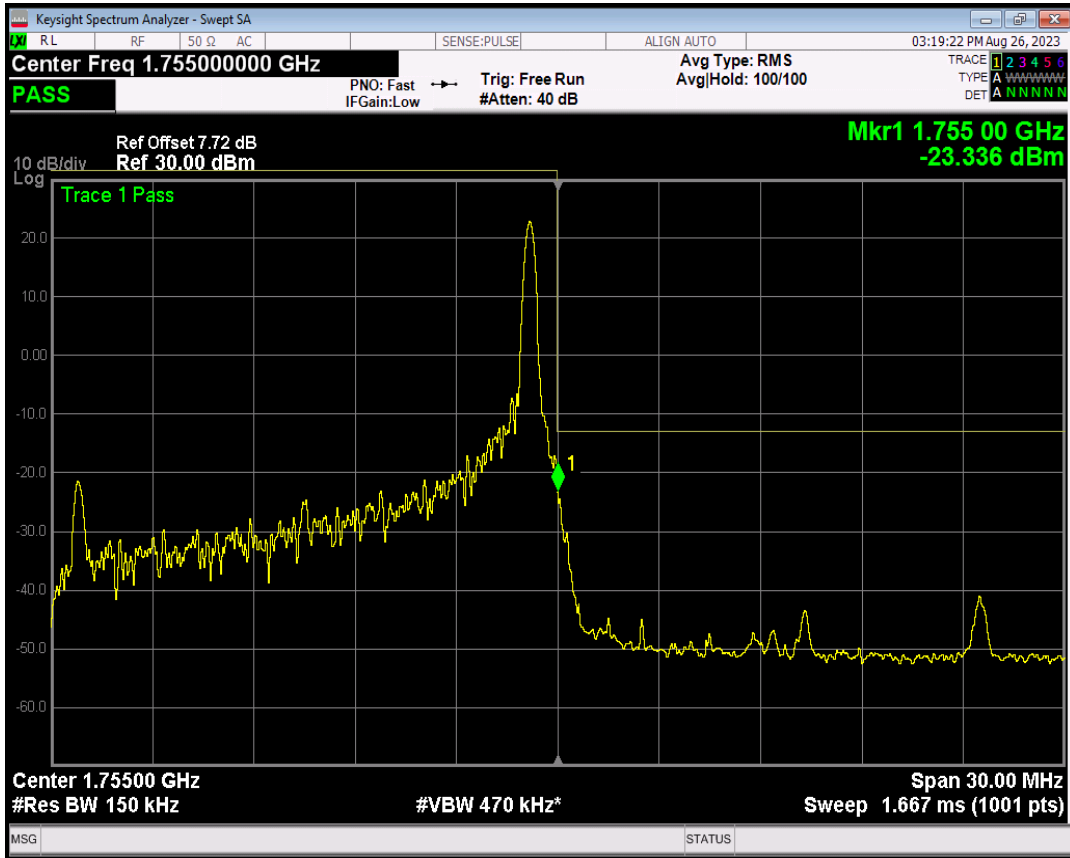

Band4 QPSK BW=15MHz Channel=20325 RB Size=1 Position=#Max

Band4 QPSK BW=15MHz Channel=20325 RB Size=75 Position=#0