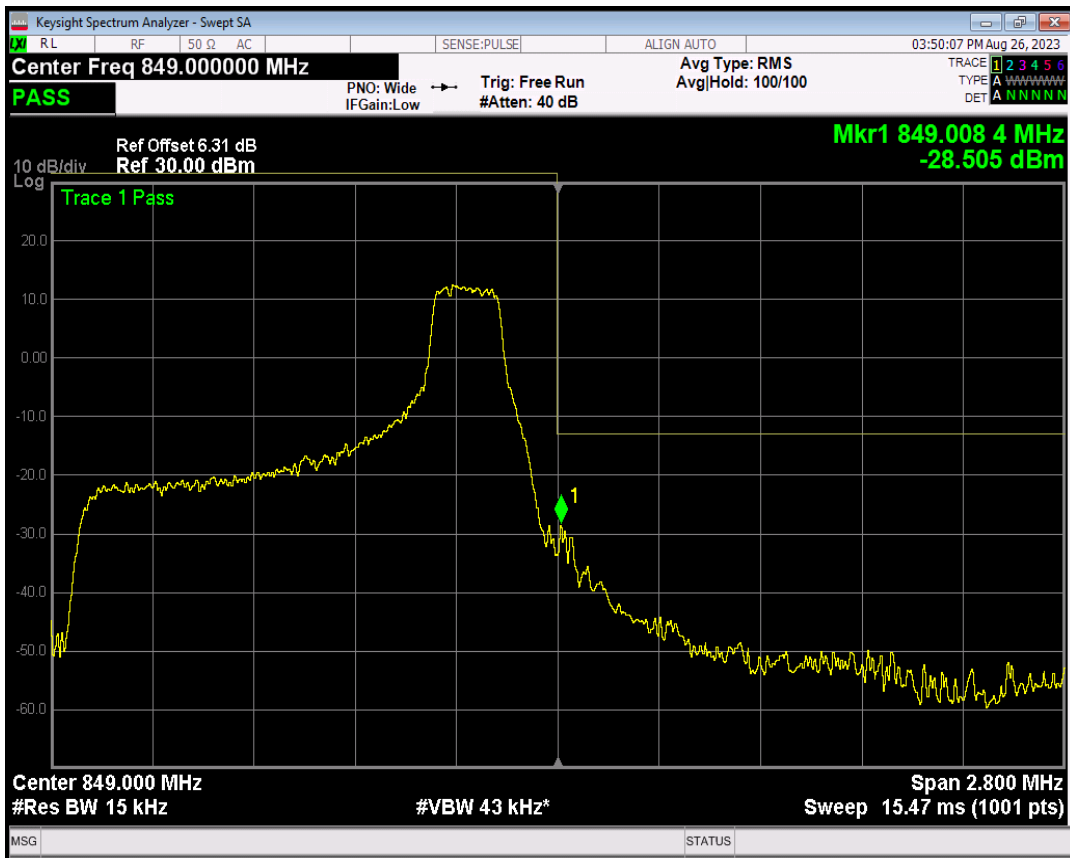

Band5 16QAM BW=1.4MHz Channel=20643 RB Size=1 Position=#Max

Band5 16QAM BW=1.4MHz Channel=20643 RB Size=6 Position=#0