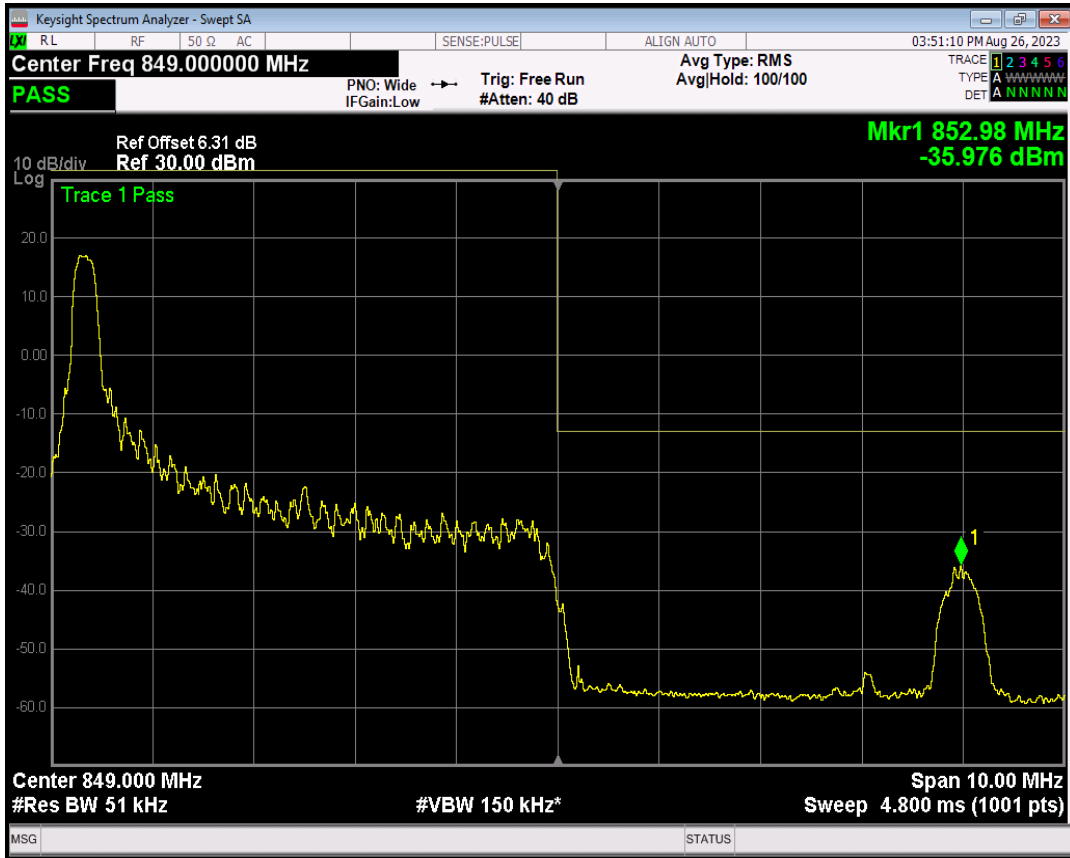

Band5 QPSK BW=5MHz Channel=20625 RB Size=1 Position=#0

Band5 QPSK BW=5MHz Channel=20625 RB Size=1 Position=#Max

Band5 QPSK BW=5MHz Channel=20625 RB Size=25 Position=#0

Band5 16QAM BW=5MHz Channel=20625 RB Size=1 Position=#0