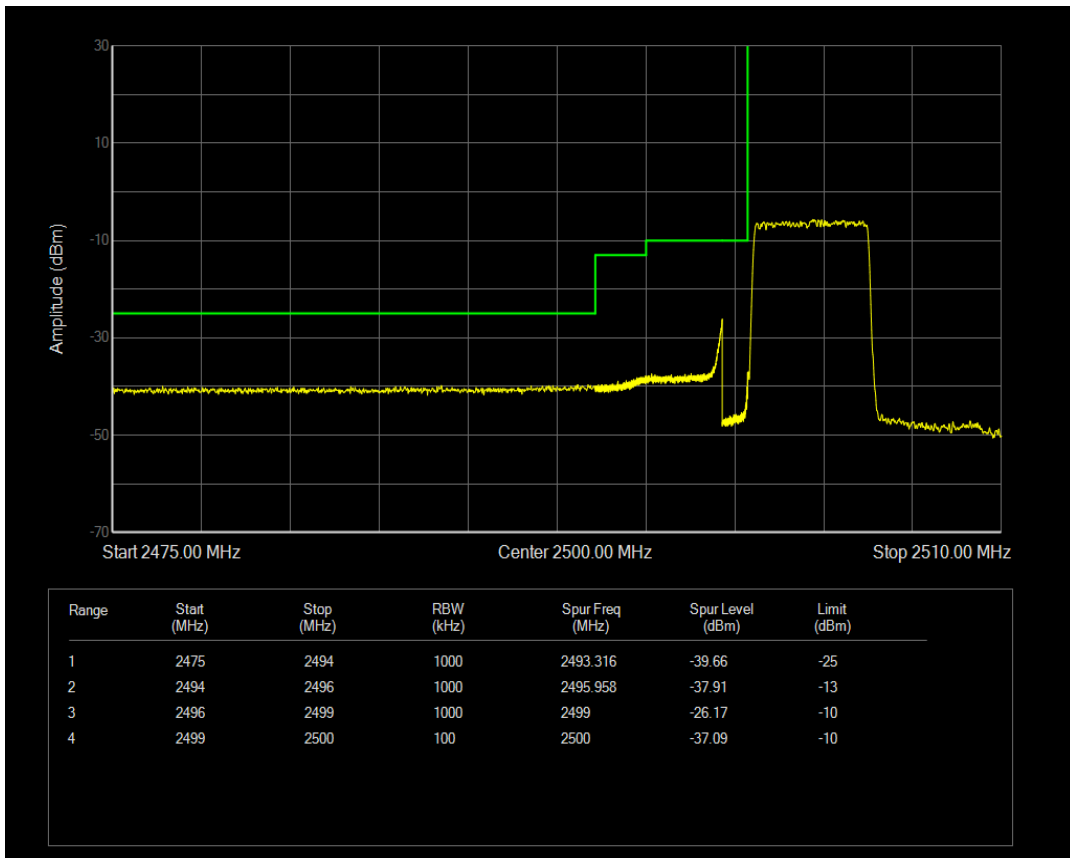

Band5 QPSK BW=10MHz Channel=20600 RB Size=1 Position=#0

Band5 QPSK BW=10MHz Channel=20600 RB Size=1 Position=#Max

Band5 QPSK BW=10MHz Channel=20600 RB Size=50 Position=#0

Band5 16QAM BW=10MHz Channel=20600 RB Size=1 Position=#0

Band5 16QAM BW=10MHz Channel=20600 RB Size=1 Position=#Max

Band5 16QAM BW=10MHz Channel=20600 RB Size=50 Position=#0

Band7 QPSK BW=5MHz Channel=20775 RB Size=1 Position=#0

Band7 QPSK BW=5MHz Channel=20775 RB Size=1 Position=#Max

Band7 QPSK BW=5MHz Channel=20775 RB Size=25 Position=#0

Band7 16QAM BW=5MHz Channel=20775 RB Size=1 Position=#0

Band7 16QAM BW=5MHz Channel=20775 RB Size=1 Position=#Max

Band7 16QAM BW=5MHz Channel=20775 RB Size=25 Position=#0