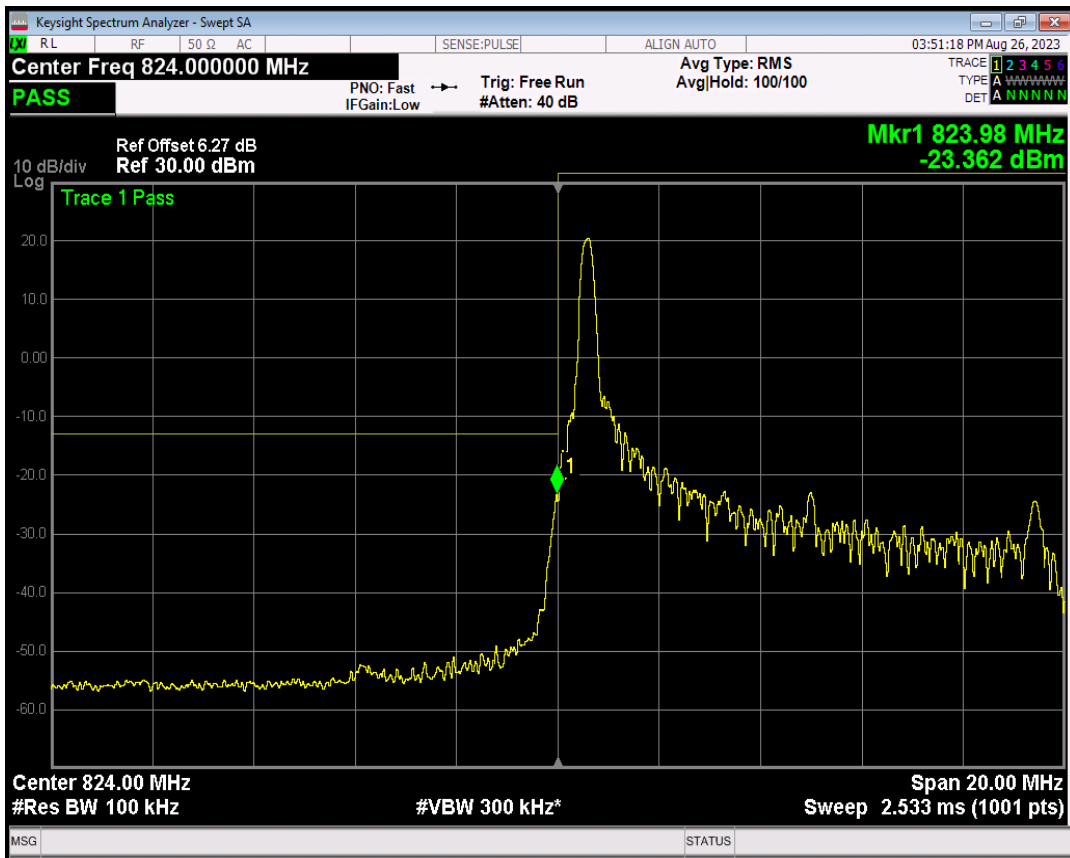

Band5 QPSK BW=10MHz Channel=20450 RB Size=1 Position=#0

Band5 QPSK BW=10MHz Channel=20450 RB Size=1 Position=#Max