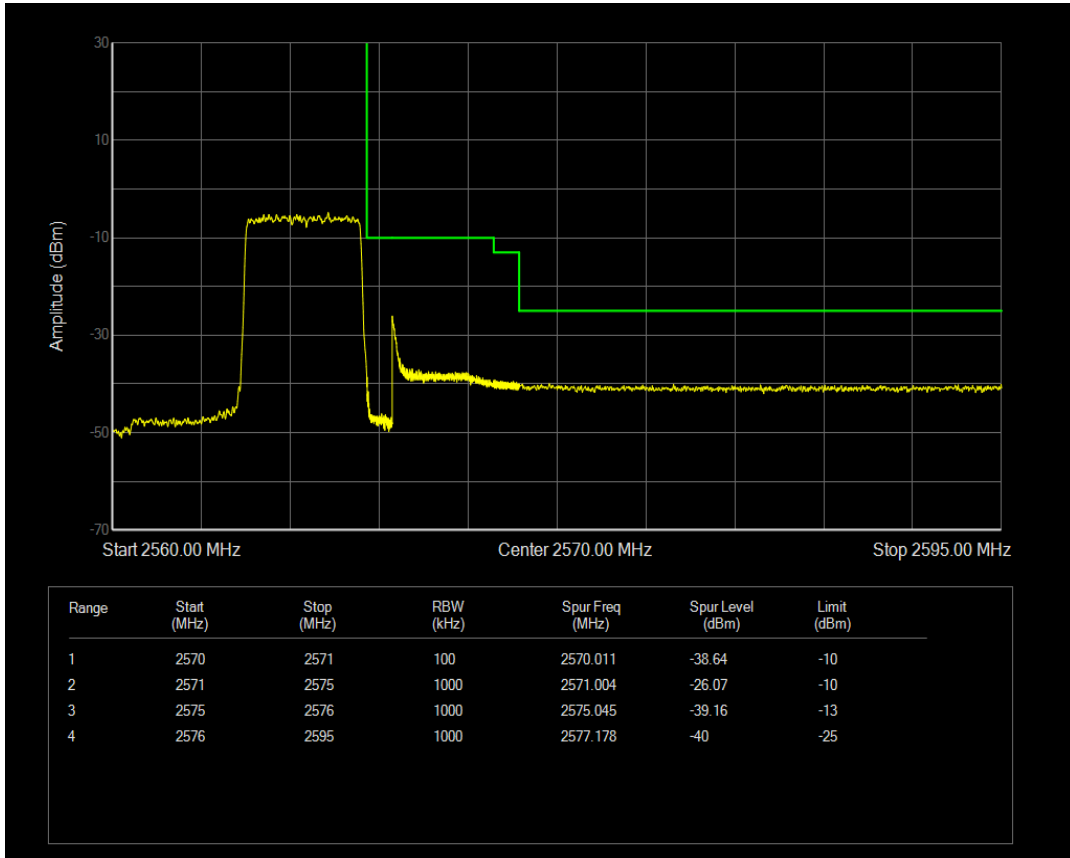

Band7 QPSK BW=5MHz Channel=21425 RB Size=25 Position=#0

Band7 QPSK BW=5MHz Channel=21425 RB Size=1 Position=#Max