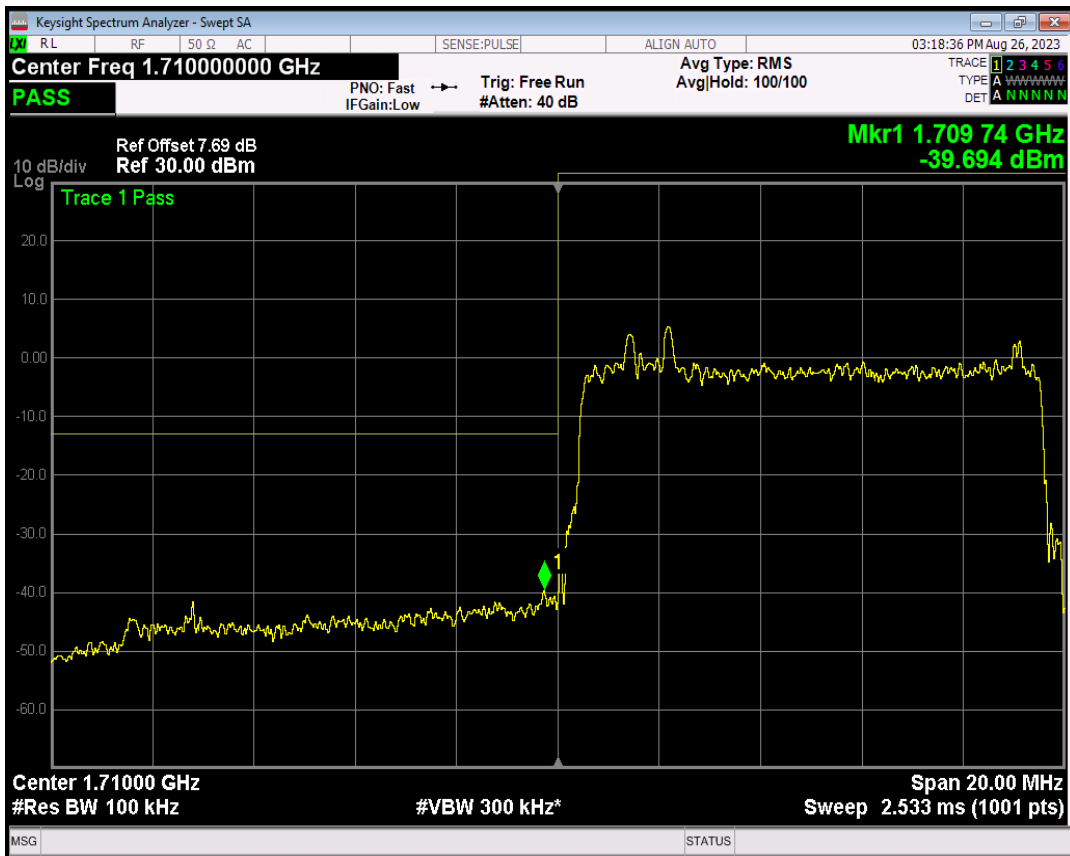

Band4 16QAM BW=5MHz Channel=20375 RB Size=1 Position=#Max

Band4 16QAM BW=5MHz Channel=20375 RB Size=25 Position=#0

Band4 QPSK BW=10MHz Channel=20000 RB Size=1 Position=#0

Band4 QPSK BW=10MHz Channel=20000 RB Size=1 Position=#Max

Band4 QPSK BW=10MHz Channel=20000 RB Size=50 Position=#0

Band4 16QAM BW=10MHz Channel=20000 RB Size=1 Position=#0

Band4 16QAM BW=10MHz Channel=20000 RB Size=1 Position=#Max

Band4 16QAM BW=10MHz Channel=20000 RB Size=50 Position=#0