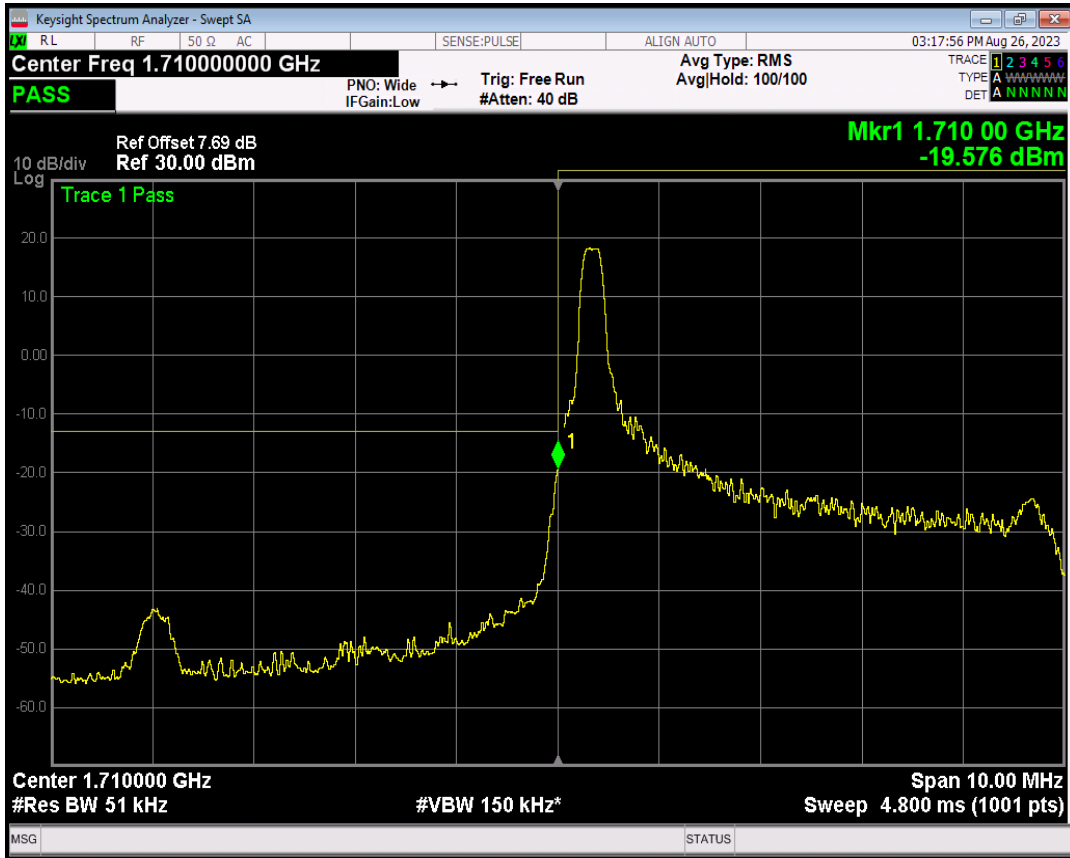

Band4 16QAM BW=3MHz Channel=20385 RB Size=1 Position=#Max

Band4 16QAM BW=3MHz Channel=20385 RB Size=15 Position=#0

Band4 QPSK BW=5MHz Channel=19975 RB Size=1 Position=#Max

Band4 QPSK BW=5MHz Channel=19975 RB Size=1 Position=#0