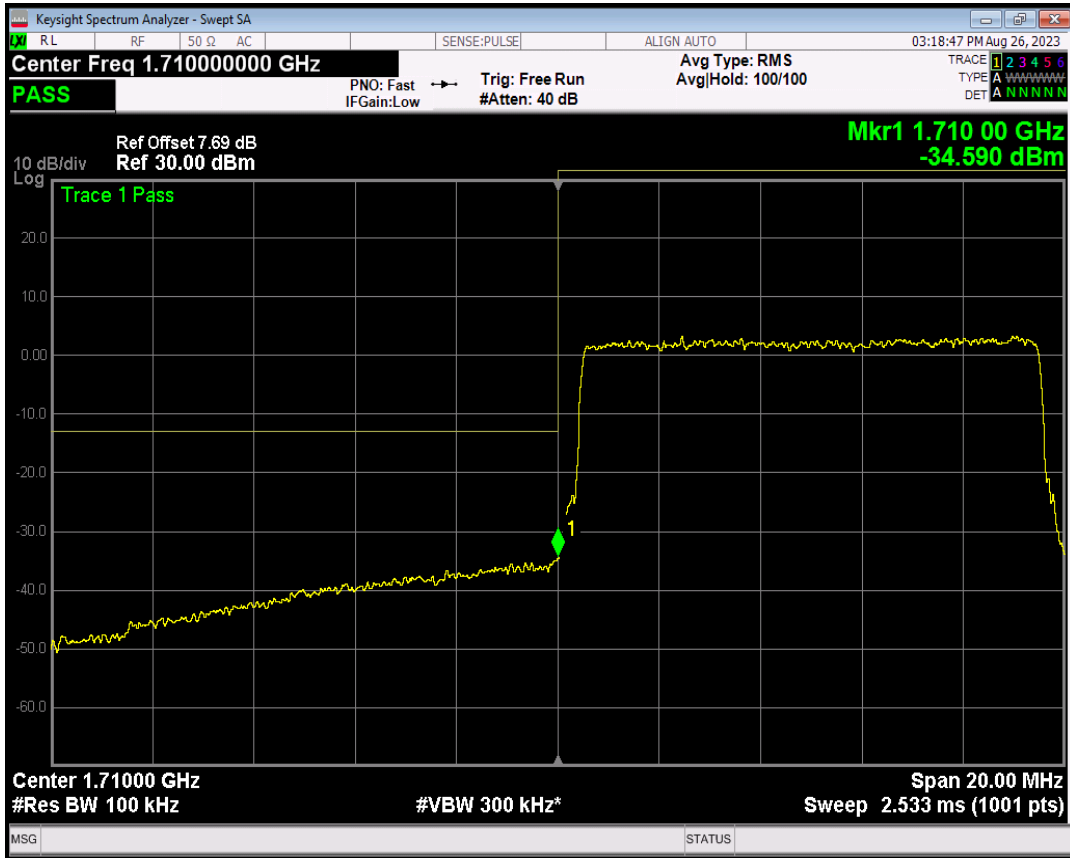

Band4 QPSK BW=10MHz Channel=20000 RB Size=50 Position=#0

Band4 16QAM BW=10MHz Channel=20000 RB Size=1 Position=#0

Band4 16QAM BW=10MHz Channel=20000 RB Size=1 Position=#Max

Band4 16QAM BW=10MHz Channel=20000 RB Size=50 Position=#0