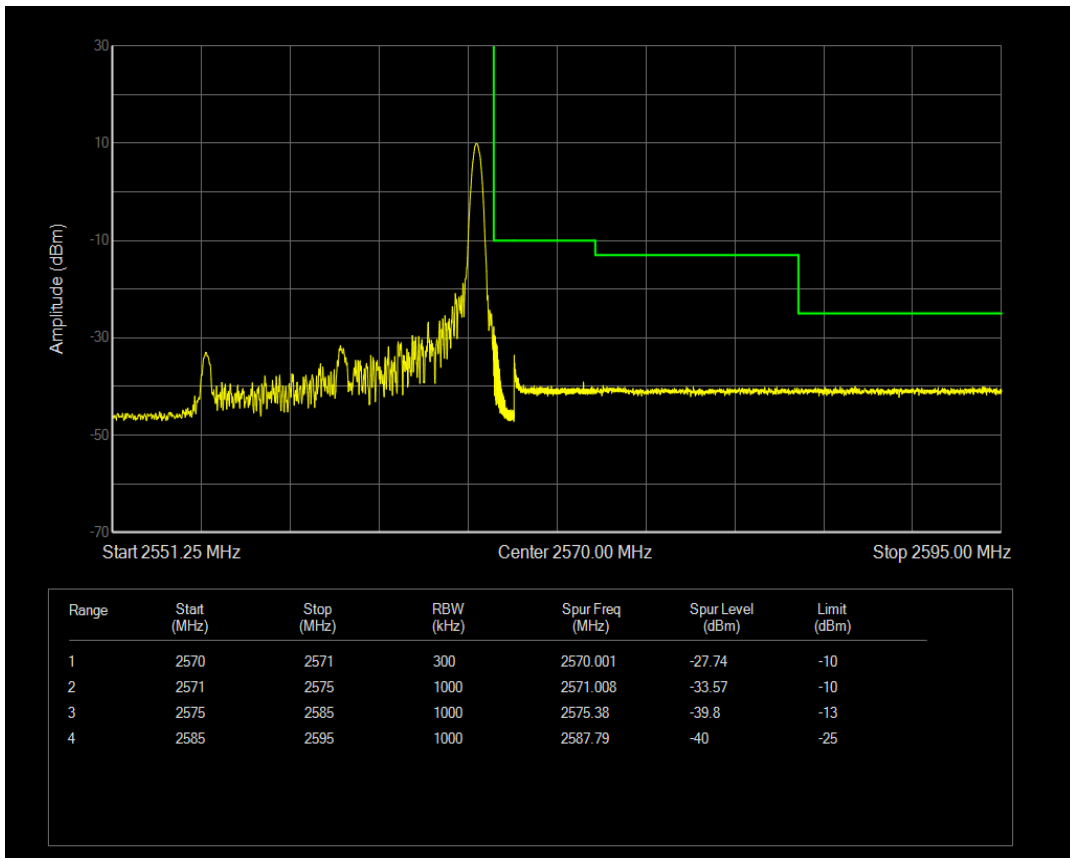

Band7 16QAM BW=15MHz Channel=21375 RB Size=1 Position=#Max

Band7 16QAM BW=15MHz Channel=21375 RB Size=75 Position=#0