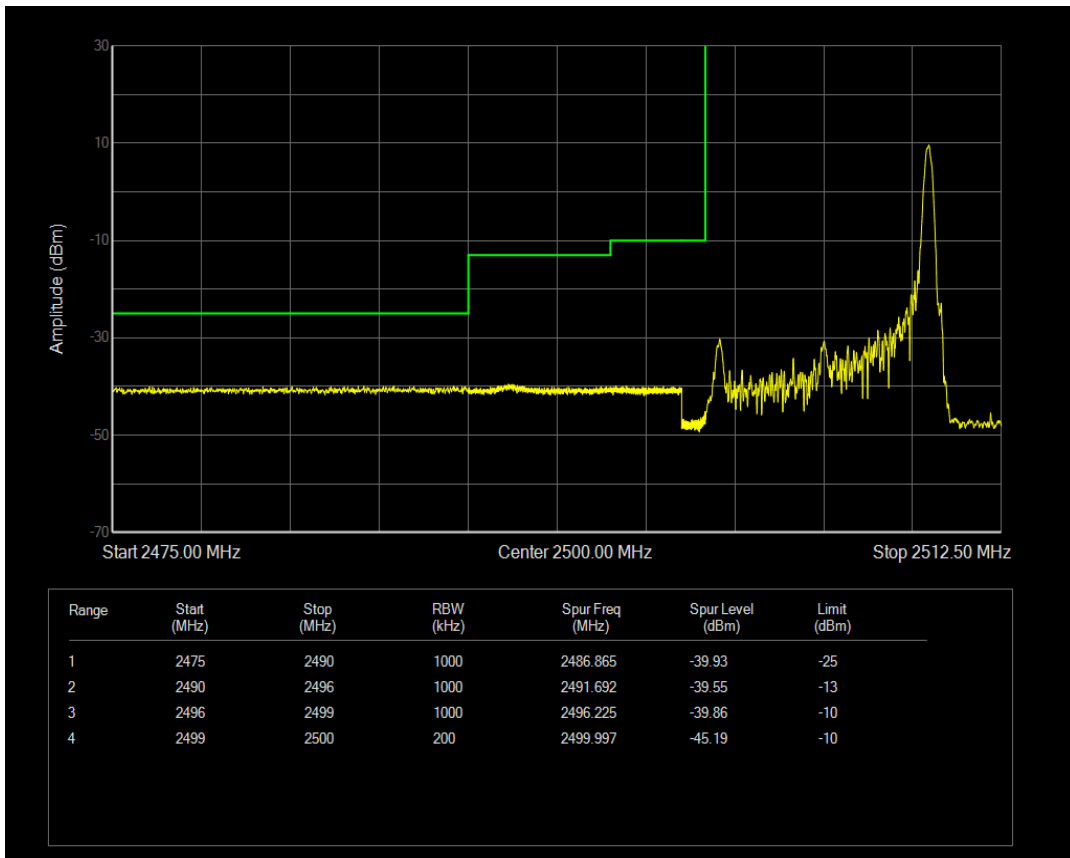

Band7 16QAM BW=5MHz Channel=21425 RB Size=1 Position=#Max

Band7 16QAM BW=5MHz Channel=21425 RB Size=25 Position=#0

Band7 QPSK BW=10MHz Channel=20800 RB Size=1 Position=#0

Band7 QPSK BW=10MHz Channel=20800 RB Size=1 Position=#Max

Band7 QPSK BW=10MHz Channel=20800 RB Size=50 Position=#0

Band7 16QAM BW=10MHz Channel=20800 RB Size=1 Position=#0

Band7 16QAM BW=10MHz Channel=20800 RB Size=1 Position=#Max

Band7 16QAM BW=10MHz Channel=20800 RB Size=50 Position=#0