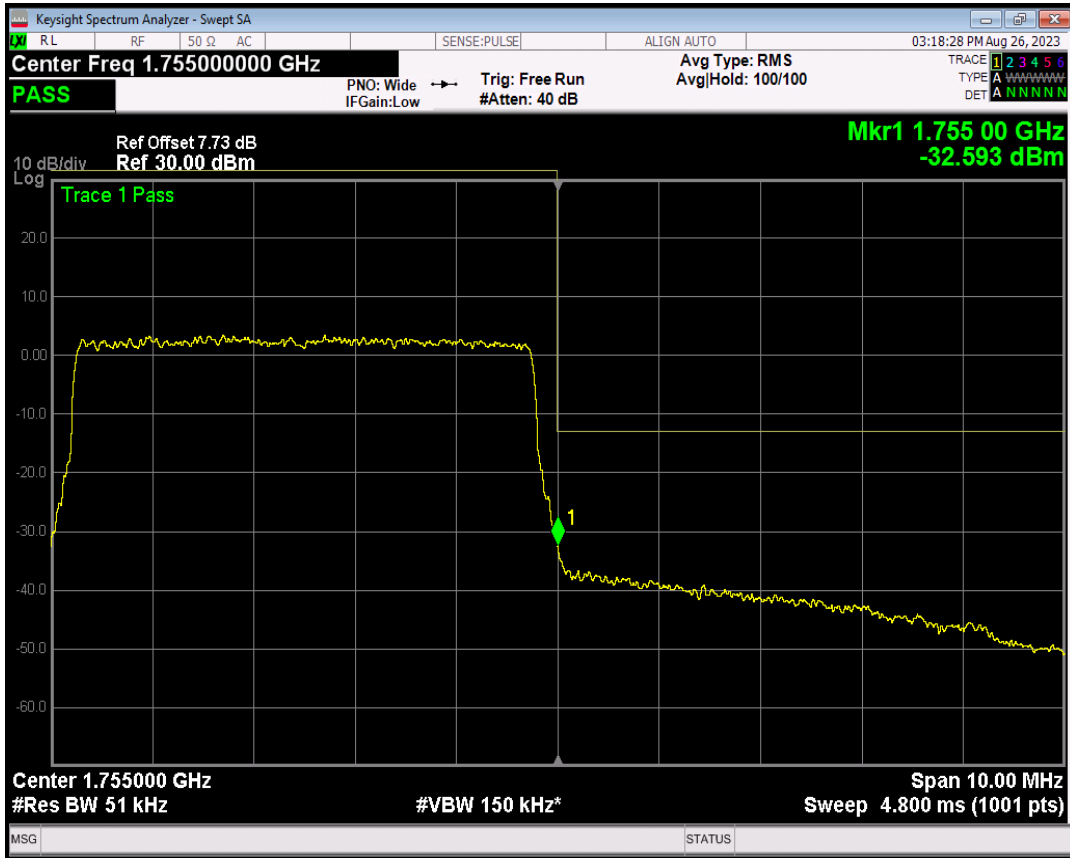

Band4 16QAM BW=5MHz Channel=20375 RB Size=25 Position=#0

Band4 QPSK BW=10MHz Channel=20000 RB Size=1 Position=#0