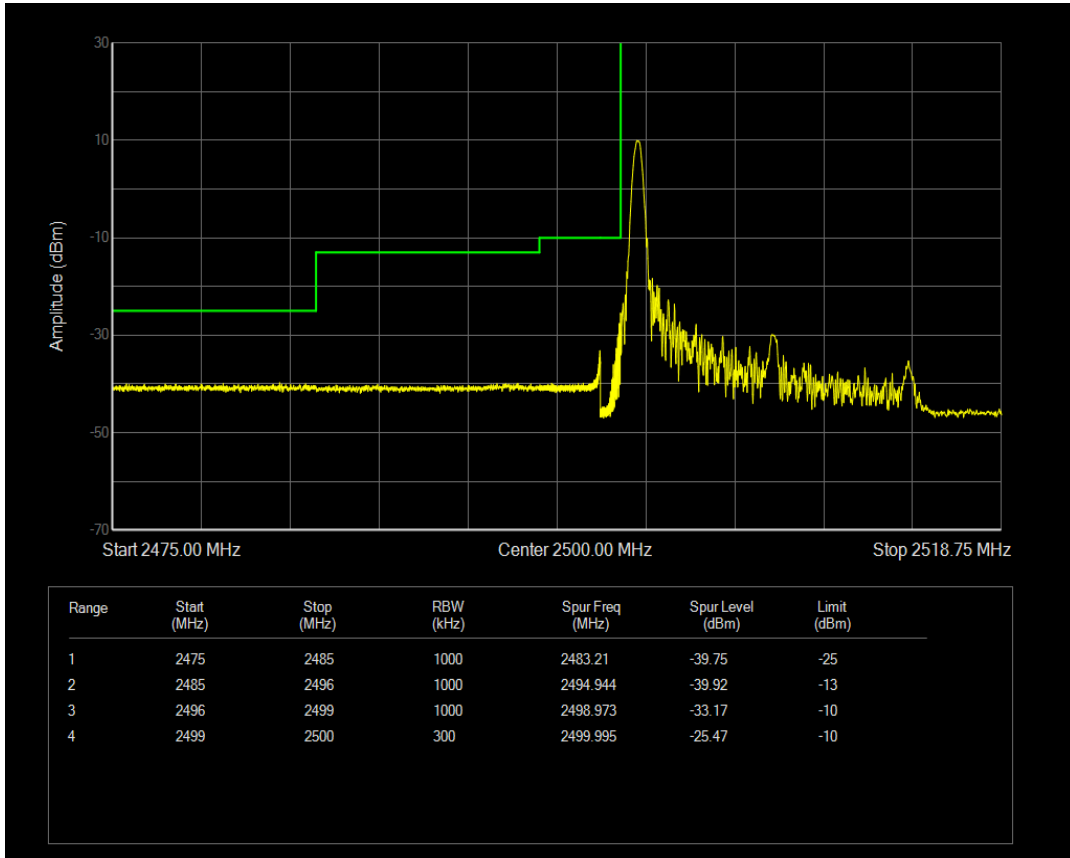

Band7 16QAM BW=15MHz Channel=20825 RB Size=1 Position=#0

Band7 16QAM BW=15MHz Channel=20825 RB Size=1 Position=#Max