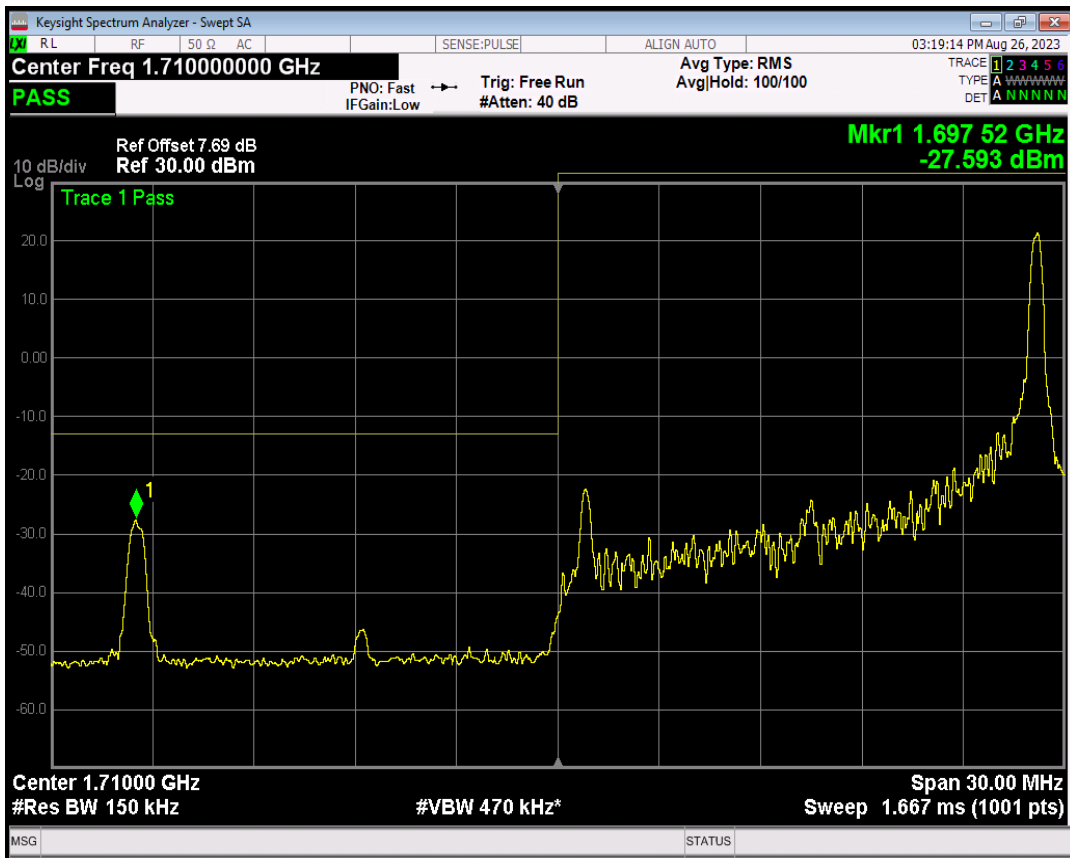

Band4 16QAM BW=15MHz Channel=20025 RB Size=1 Position=#Max

Band4 16QAM BW=15MHz Channel=20025 RB Size=75 Position=#0