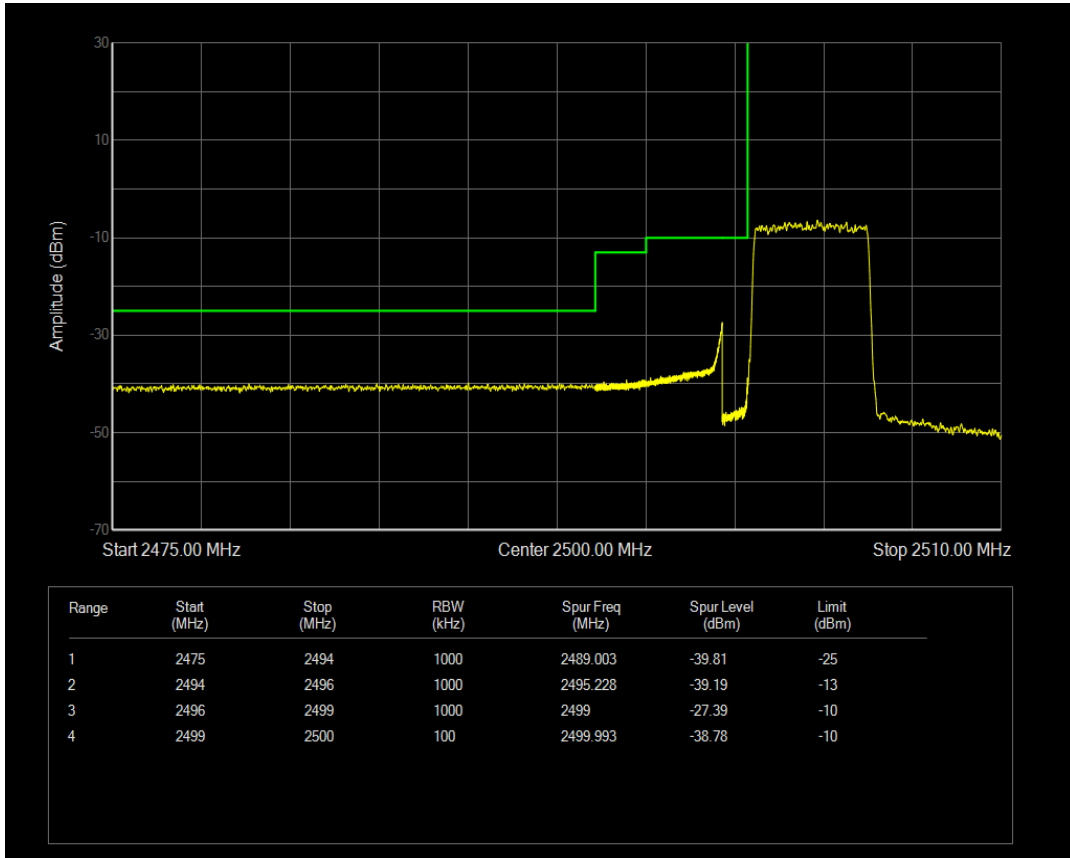

Band7 QPSK BW=5MHz Channel=20775 RB Size=25 Position=#0

Band7 16QAM BW=5MHz Channel=20775 RB Size=1 Position=#0

Band7 16QAM BW=5MHz Channel=20775 RB Size=1 Position=#Max

Band7 16QAM BW=5MHz Channel=20775 RB Size=25 Position=#0