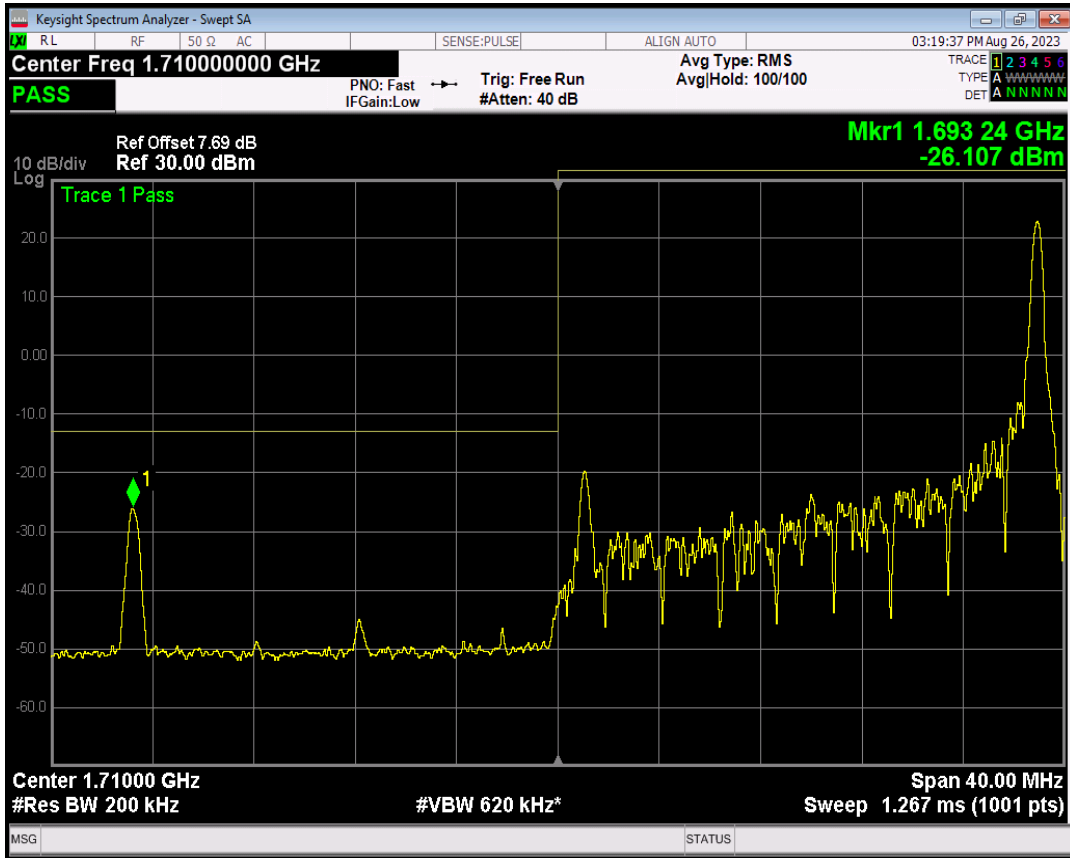

Band4 16QAM BW=15MHz Channel=20325 RB Size=1 Position=#Max

Band4 16QAM BW=15MHz Channel=20325 RB Size=75 Position=#0

Band4 QPSK BW=20MHz Channel=20050 RB Size=1 Position=#0

Band4 QPSK BW=20MHz Channel=20050 RB Size=1 Position=#Max