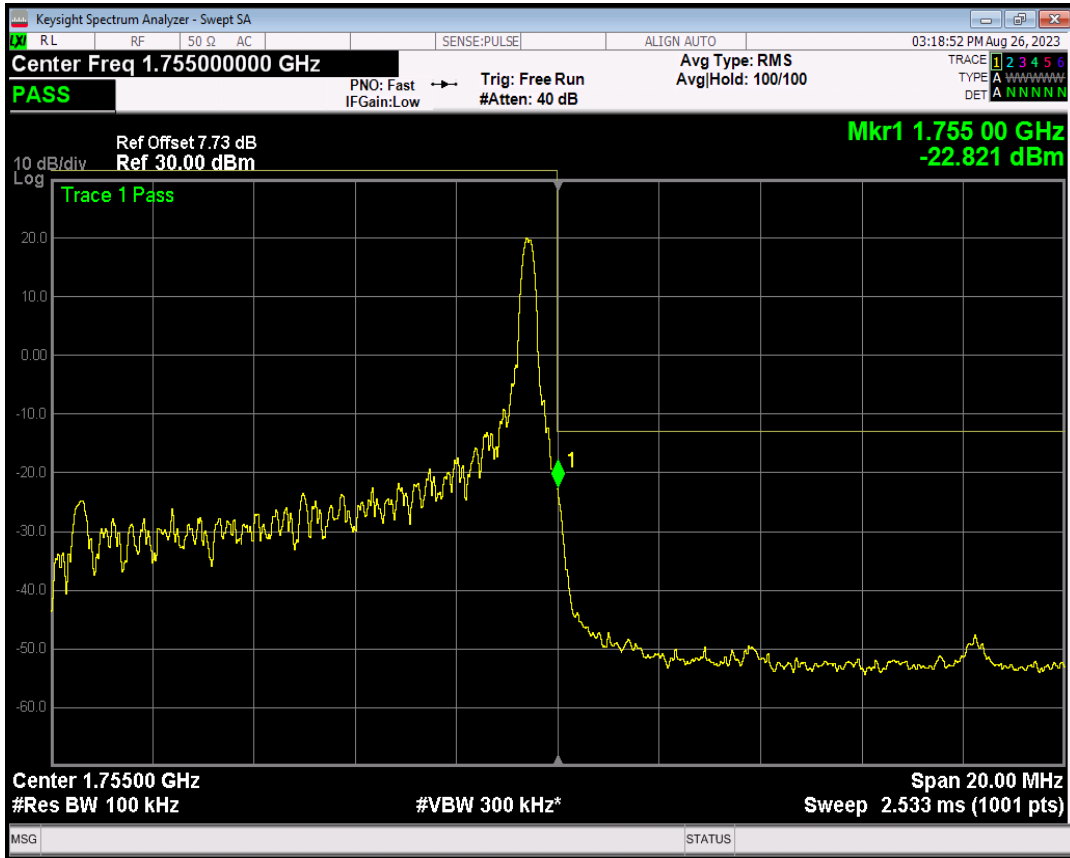

Band4 QPSK BW=10MHz Channel=20350 RB Size=1 Position=#Max

Band4 QPSK BW=10MHz Channel=20350 RB Size=50 Position=#0