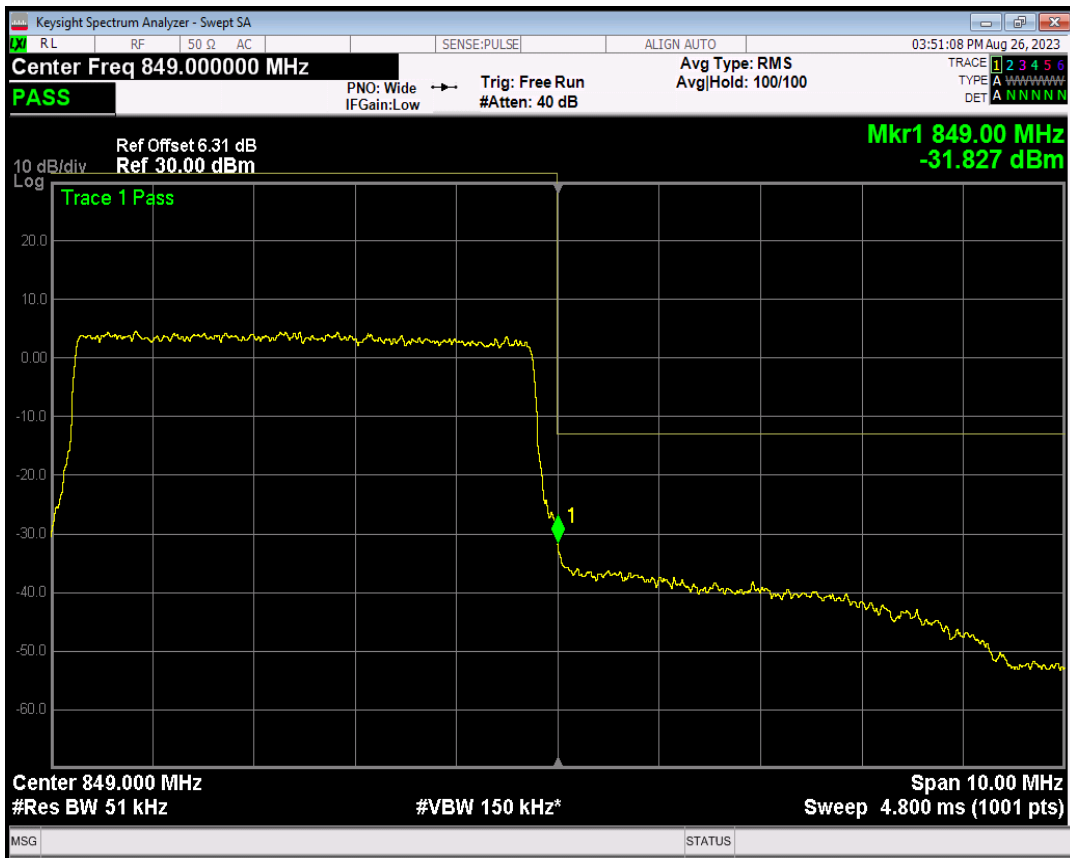

Band5 QPSK BW=5MHz Channel=20625 RB Size=25 Position=#0

Band5 16QAM BW=5MHz Channel=20625 RB Size=1 Position=#0