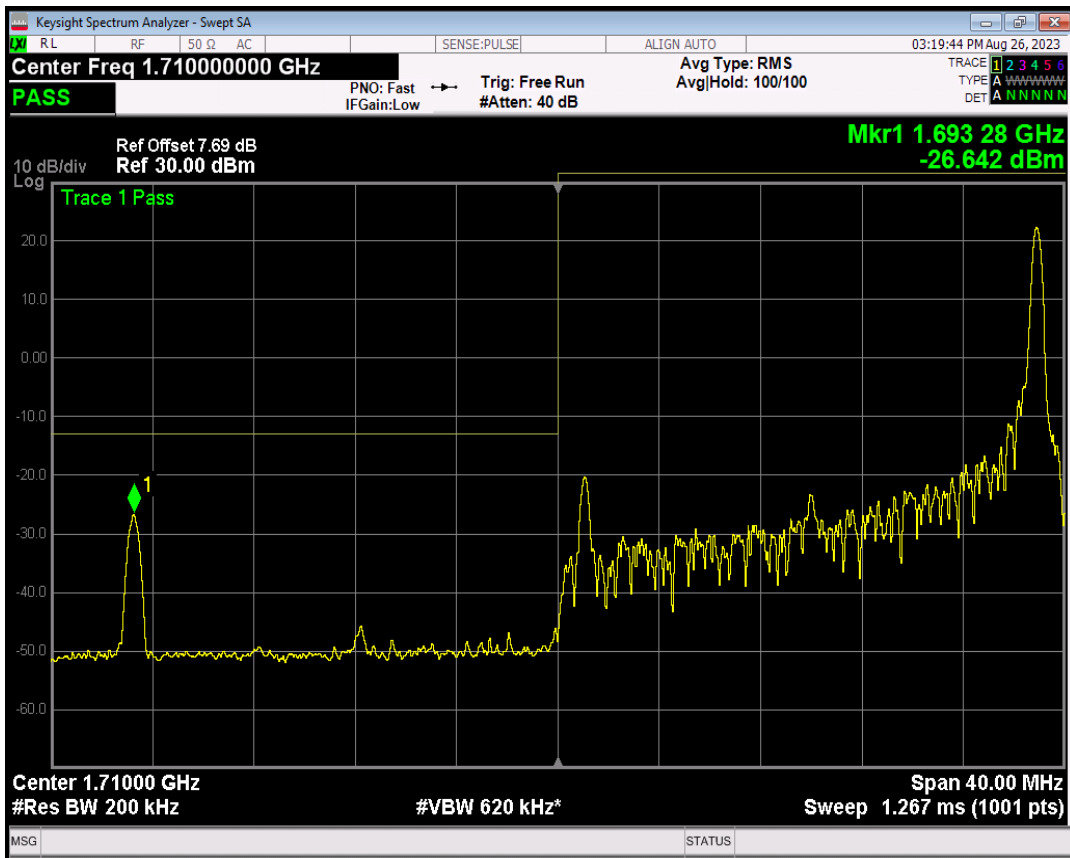

Band4 16QAM BW=20MHz Channel=20050 RB Size=1 Position=#Max

Band4 16QAM BW=20MHz Channel=20050 RB Size=100 Position=#0