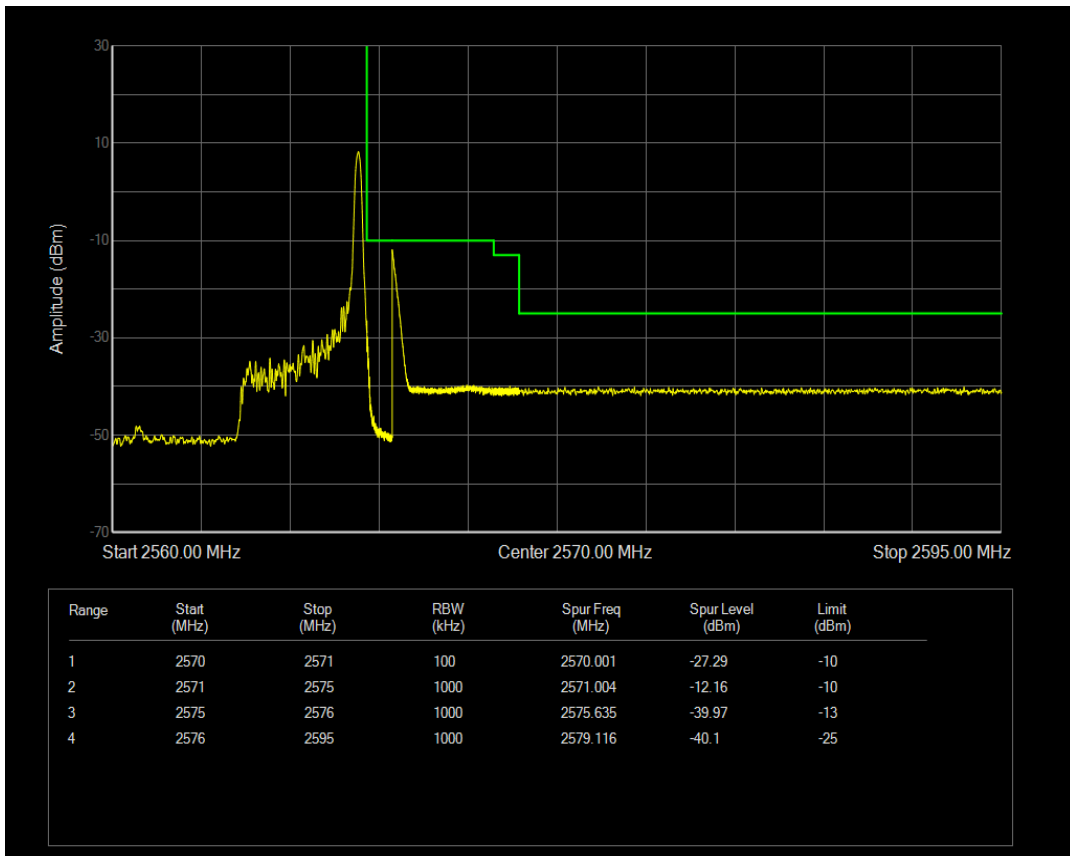

Band7 QPSK BW=5MHz Channel=21425 RB Size=1 Position=#Max

Band7 16QAM BW=5MHz Channel=21425 RB Size=1 Position=#0