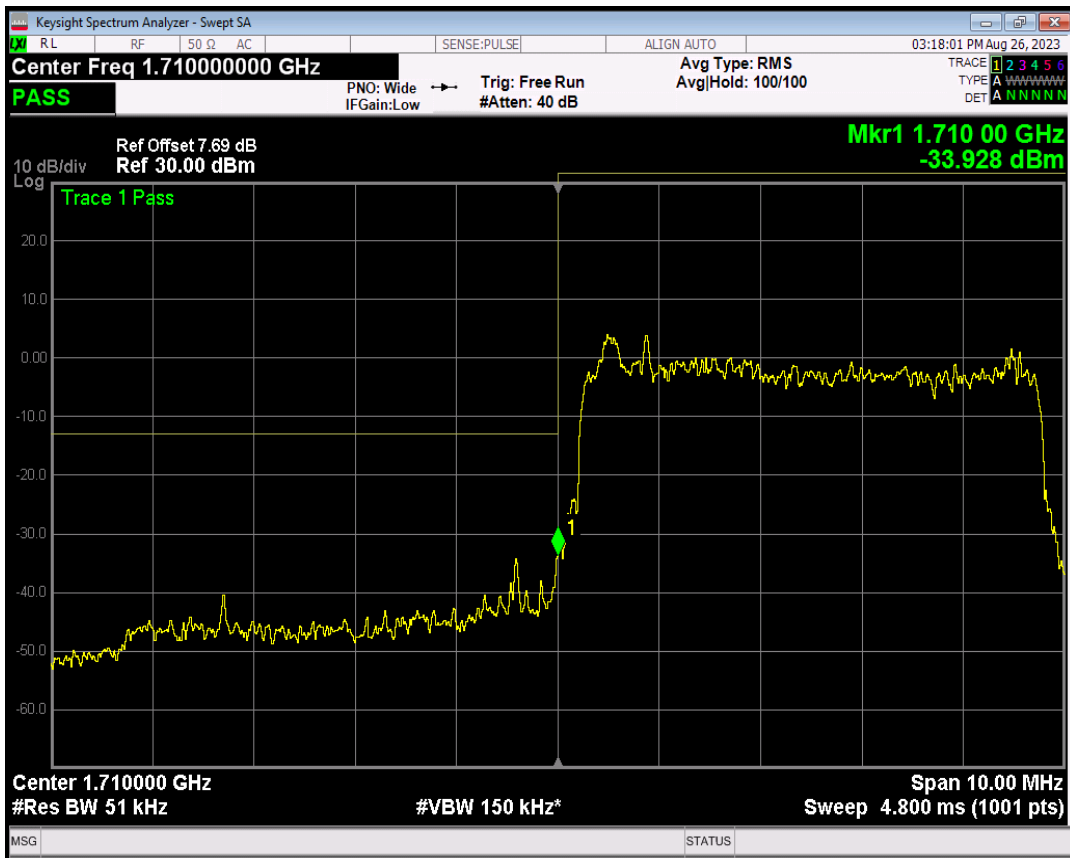

Band4 16QAM BW=3MHz Channel=20385 RB Size=1 Position=#Max

Band4 16QAM BW=3MHz Channel=20385 RB Size=15 Position=#0

Band4 QPSK BW=5MHz Channel=19975 RB Size=1 Position=#Max

Band4 QPSK BW=5MHz Channel=19975 RB Size=1 Position=#0

Band4 QPSK BW=5MHz Channel=19975 RB Size=25 Position=#0

Band4 16QAM BW=5MHz Channel=19975 RB Size=1 Position=#0

Band4 16QAM BW=5MHz Channel=19975 RB Size=1 Position=#Max

Band4 16QAM BW=5MHz Channel=19975 RB Size=25 Position=#0