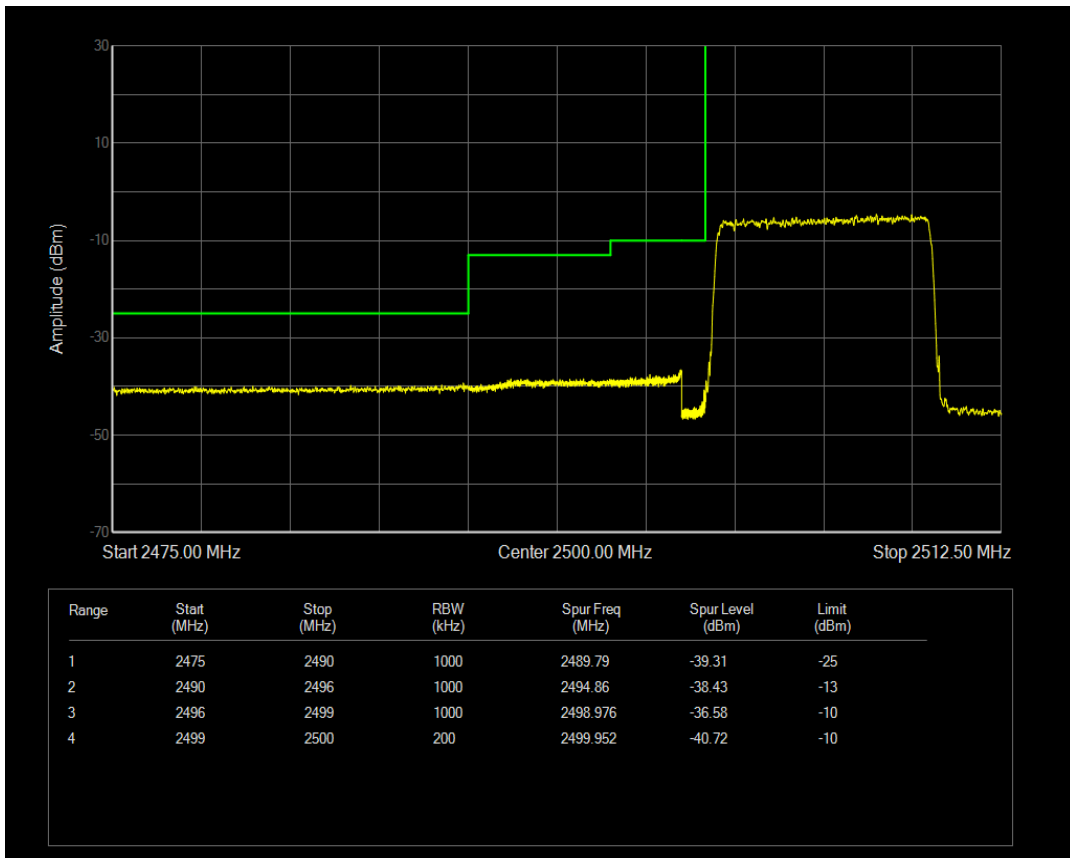

Band7 16QAM BW=5MHz Channel=21425 RB Size=1 Position=#Max

Band7 16QAM BW=5MHz Channel=21425 RB Size=25 Position=#0

Band7 QPSK BW=10MHz Channel=20800 RB Size=1 Position=#0

Band7 QPSK BW=10MHz Channel=20800 RB Size=1 Position=#Max

Band7 QPSK BW=10MHz Channel=20800 RB Size=50 Position=#0

Band7 16QAM BW=10MHz Channel=20800 RB Size=1 Position=#0

Band7 16QAM BW=10MHz Channel=20800 RB Size=1 Position=#Max

Band7 16QAM BW=10MHz Channel=20800 RB Size=50 Position=#0