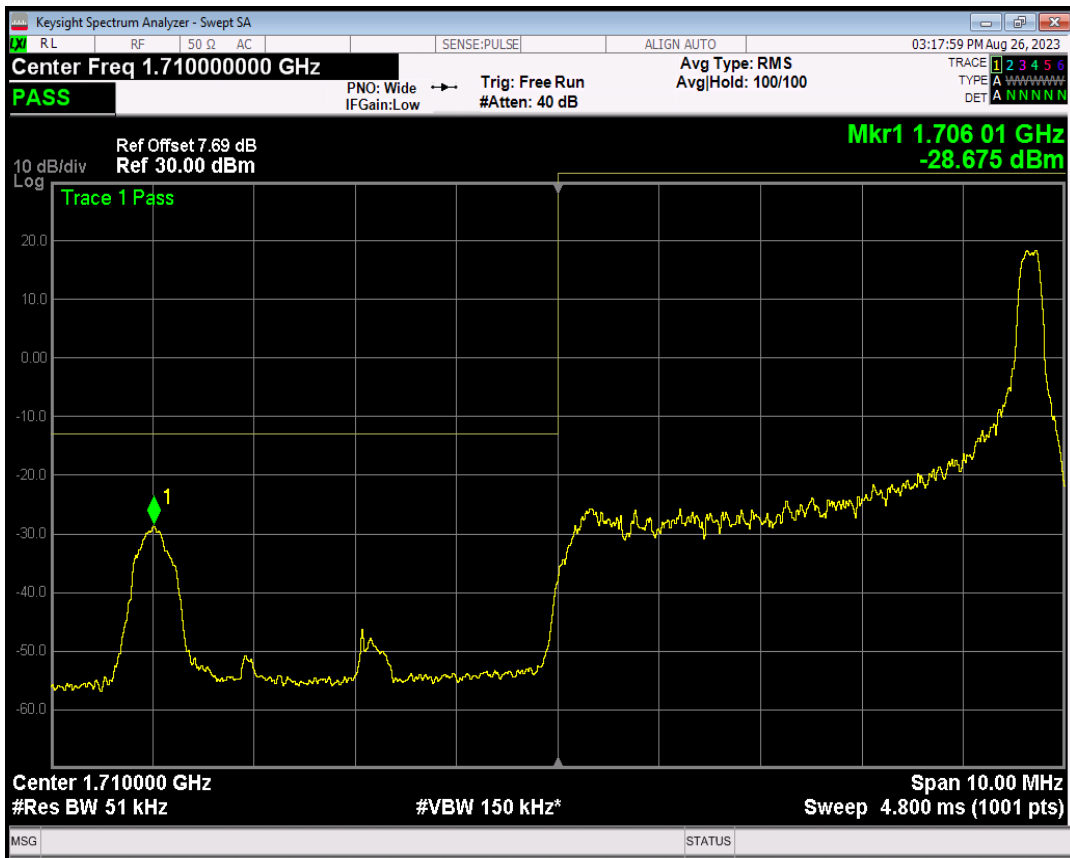

Band4 16QAM BW=3MHz Channel=20385 RB Size=1 Position=#Max

Band4 16QAM BW=3MHz Channel=20385 RB Size=15 Position=#0

Band4 QPSK BW=5MHz Channel=19975 RB Size=1 Position=#Max

Band4 QPSK BW=5MHz Channel=19975 RB Size=1 Position=#0

Band4 QPSK BW=5MHz Channel=19975 RB Size=25 Position=#0

Band4 16QAM BW=5MHz Channel=19975 RB Size=1 Position=#0

Band4 16QAM BW=5MHz Channel=19975 RB Size=1 Position=#Max

Band4 16QAM BW=5MHz Channel=19975 RB Size=25 Position=#0