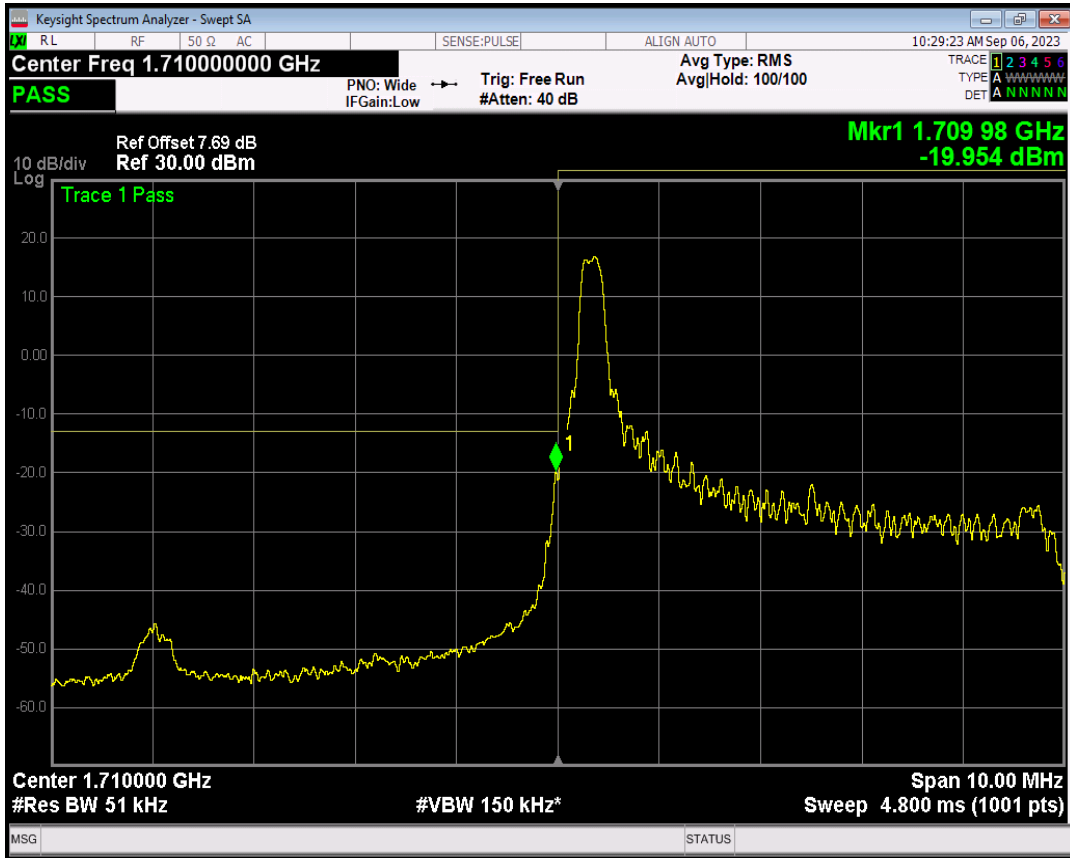

Band4 16QAM BW=5MHz Channel=19975 RB Size=1 Position=#0

Band4 16QAM BW=5MHz Channel=19975 RB Size=1 Position=#Max