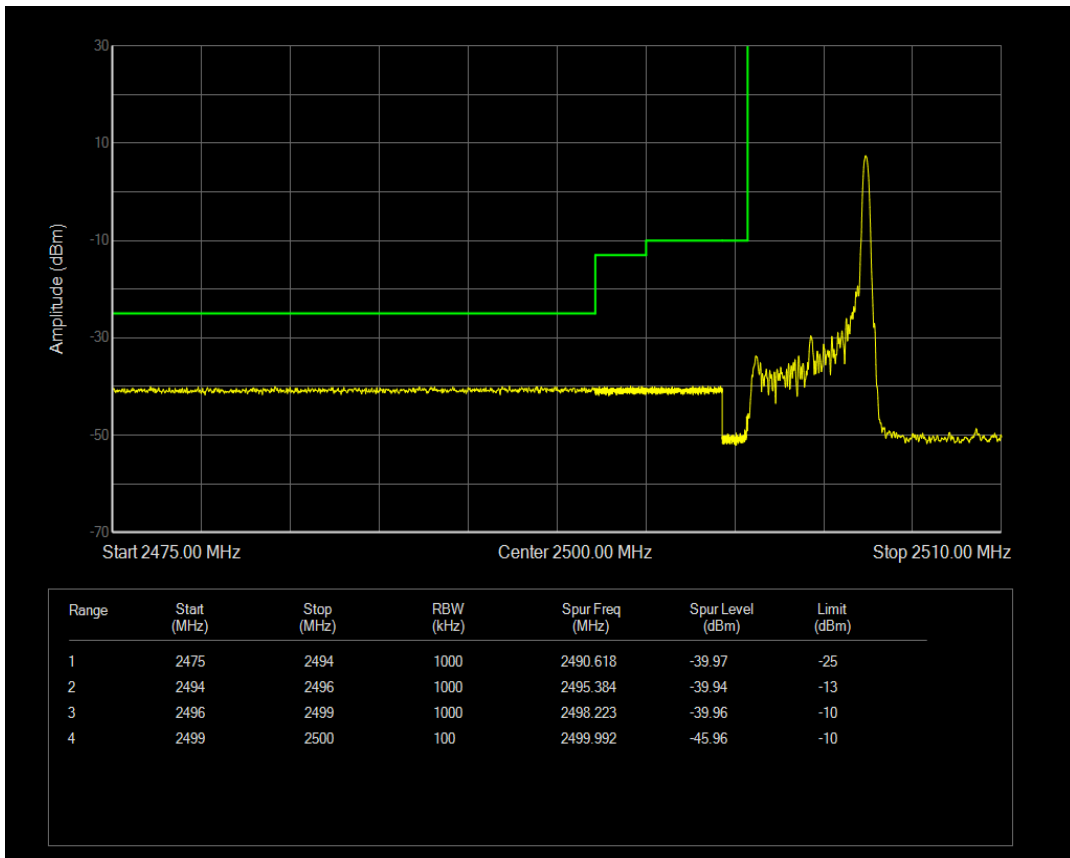

Band5 QPSK BW=10MHz Channel=20600 RB Size=1 Position=#0

Band5 QPSK BW=10MHz Channel=20600 RB Size=1 Position=#Max

Band5 QPSK BW=10MHz Channel=20600 RB Size=50 Position=#0

Band5 16QAM BW=10MHz Channel=20600 RB Size=1 Position=#0

Band5 16QAM BW=10MHz Channel=20600 RB Size=1 Position=#Max

Band5 16QAM BW=10MHz Channel=20600 RB Size=50 Position=#0

Band7 QPSK BW=5MHz Channel=20775 RB Size=1 Position=#0

Band7 QPSK BW=5MHz Channel=20775 RB Size=1 Position=#Max

Band7 QPSK BW=5MHz Channel=20775 RB Size=25 Position=#0

Band7 16QAM BW=5MHz Channel=20775 RB Size=1 Position=#0

Band7 16QAM BW=5MHz Channel=20775 RB Size=1 Position=#Max

Band7 16QAM BW=5MHz Channel=20775 RB Size=25 Position=#0