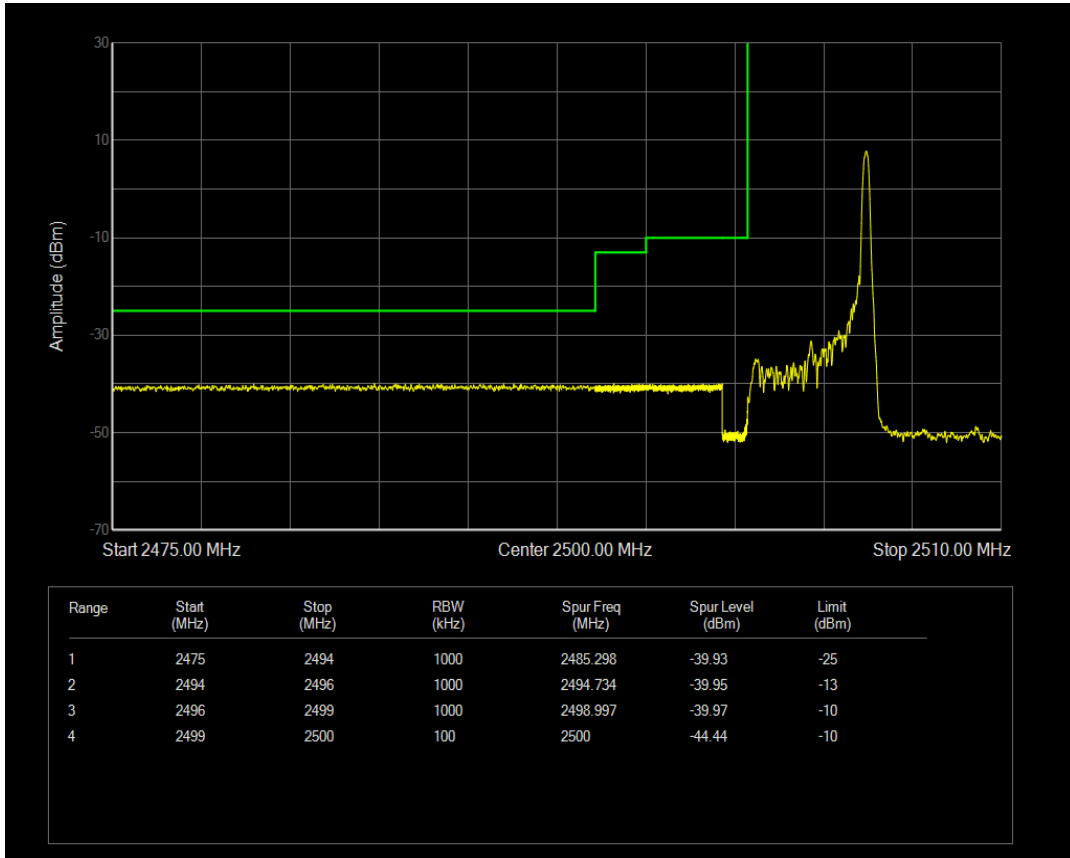

Band5 QPSK BW=10MHz Channel=20600 RB Size=1 Position=#0

Band5 QPSK BW=10MHz Channel=20600 RB Size=1 Position=#Max

Band5 QPSK BW=10MHz Channel=20600 RB Size=50 Position=#0

Band5 16QAM BW=10MHz Channel=20600 RB Size=1 Position=#0

Band5 16QAM BW=10MHz Channel=20600 RB Size=1 Position=#Max

Band5 16QAM BW=10MHz Channel=20600 RB Size=50 Position=#0

Band7 QPSK BW=5MHz Channel=20775 RB Size=1 Position=#0

Band7 QPSK BW=5MHz Channel=20775 RB Size=1 Position=#Max

Band7 QPSK BW=5MHz Channel=20775 RB Size=25 Position=#0

Band7 16QAM BW=5MHz Channel=20775 RB Size=1 Position=#0

Band7 16QAM BW=5MHz Channel=20775 RB Size=1 Position=#Max

Band7 16QAM BW=5MHz Channel=20775 RB Size=25 Position=#0