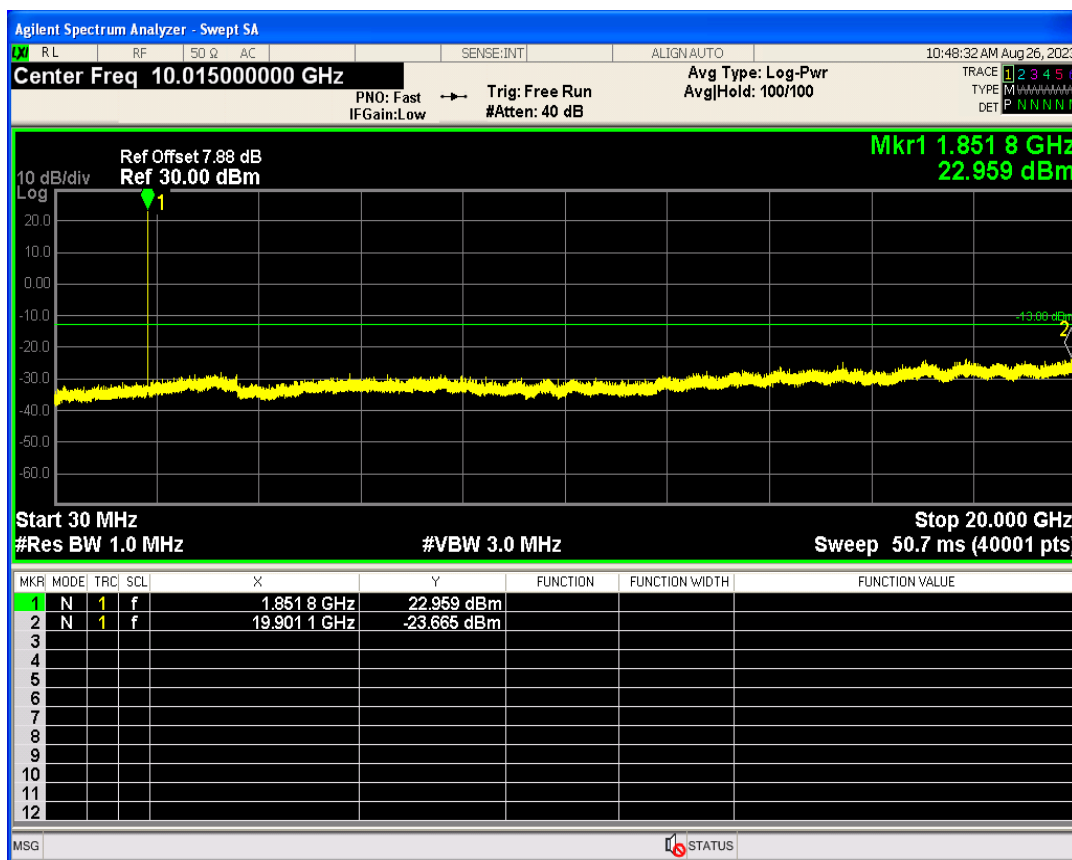

WCDMA Band2 Channel=9262

WCDMA Band2 Channel=9538

WCDMA Band4 Channel=1312

WCDMA Band4 Channel=1513

WCDMA Band5 Channel=4132

WCDMA Band5 Channel=4233

06 Out-of-band emissions

Band	Channel	Frequency (MHz)	Spur Freq (MHz)	Spur Level (dBm)	Limit (dBm)	Verdict
WCDMA Band2	9262	1852.4	19901.15	-23.66	-13	PASS
WCDMA Band2	9400	1880	17941.59	-23.56	-13	PASS
WCDMA Band2	9538	1907.6	17060.42	-23.70	-13	PASS
WCDMA Band4	1312	1712.4	19951.57	-23.66	-13	PASS
WCDMA Band4	1413	1732.6	18473.79	-23.56	-13	PASS
WCDMA Band4	1513	1752.6	17069.90	-24.32	-13	PASS
WCDMA Band5	4132	826.4	5793.41	-29.63	-13	PASS
WCDMA Band5	4182	836.4	3275.98	-29.77	-13	PASS
WCDMA Band5	4233	846.6	3170.30	-29.89	-13	PASS

WCDMA Band2 Channel=9262

WCDMA Band2 Channel=9400

WCDMA Band2 Channel=9538

WCDMA Band4 Channel=1312

WCDMA Band4 Channel=1513

WCDMA Band4 Channel=1413

WCDMA Band5 Channel=4132

WCDMA Band5 Channel=4182