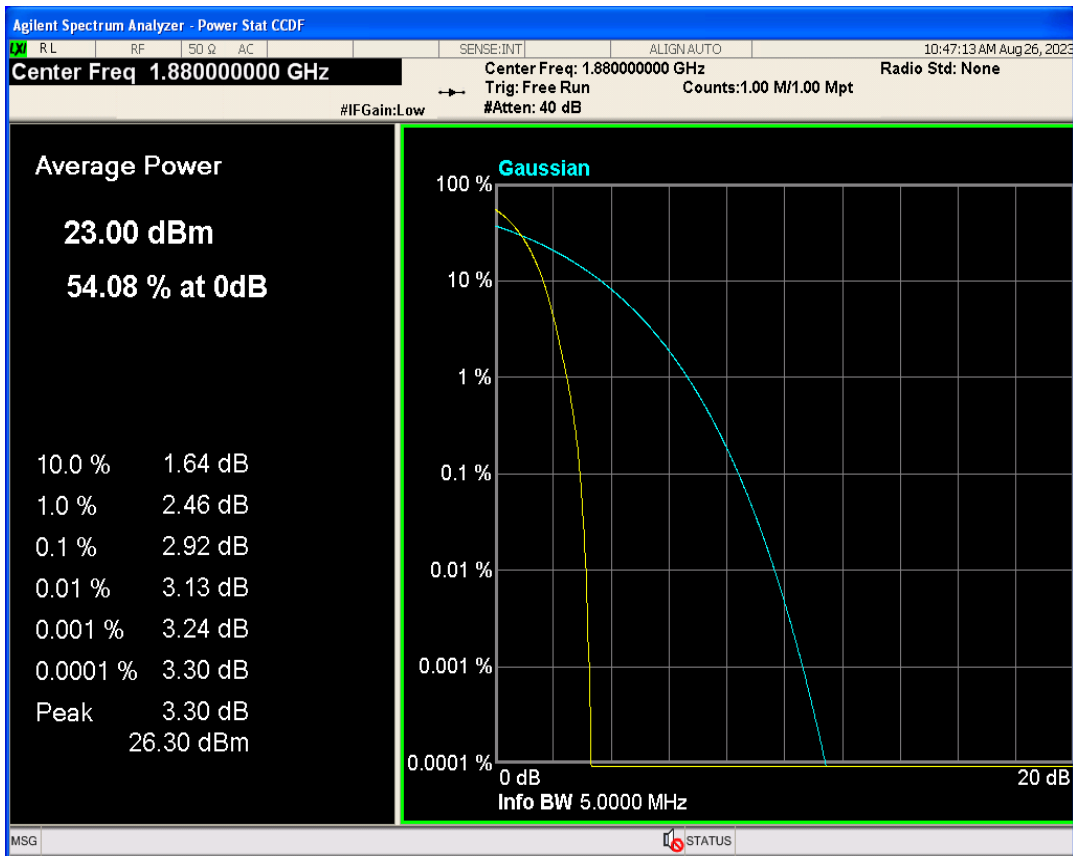

WCDMA Band2 Channel=9400