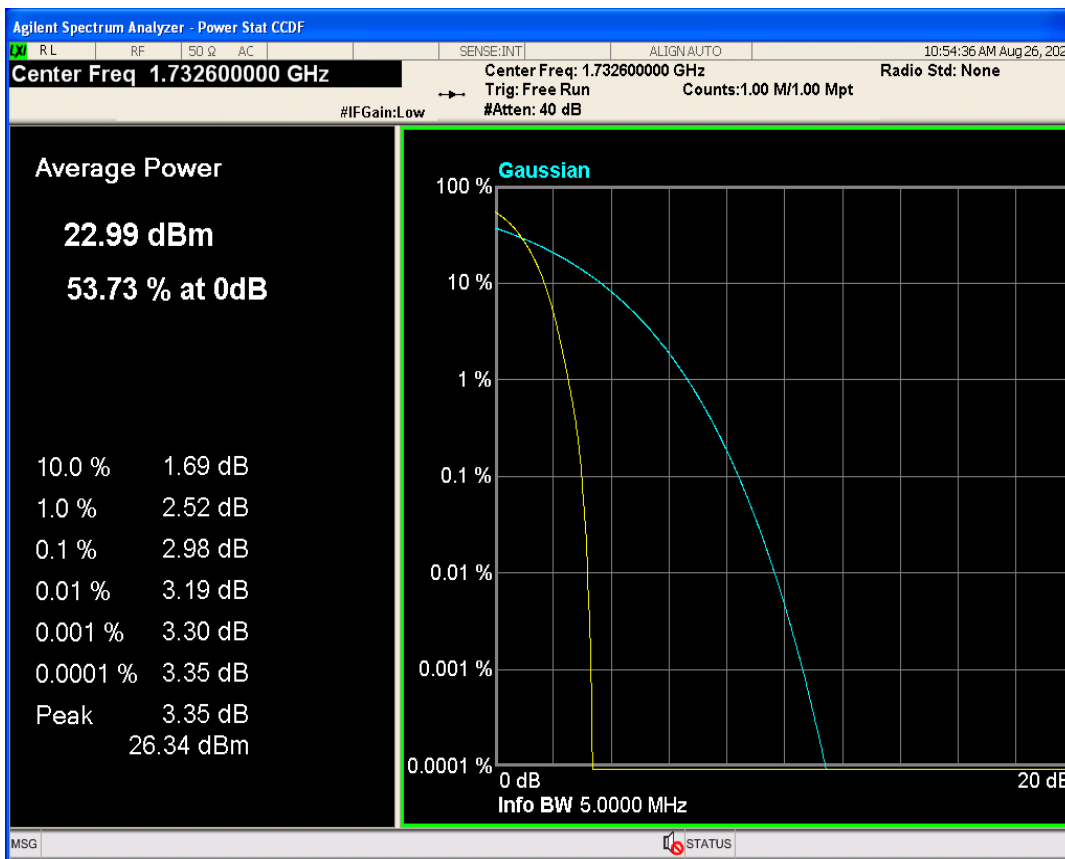

WCDMA Band2 Channel=9262

WCDMA Band2 Channel=9400

WCDMA Band2 Channel=9538

WCDMA Band4 Channel=1312

WCDMA Band4 Channel=1413

WCDMA Band5 Channel=4182

WCDMA Band5 Channel=4233

04 Occupied bandwidth