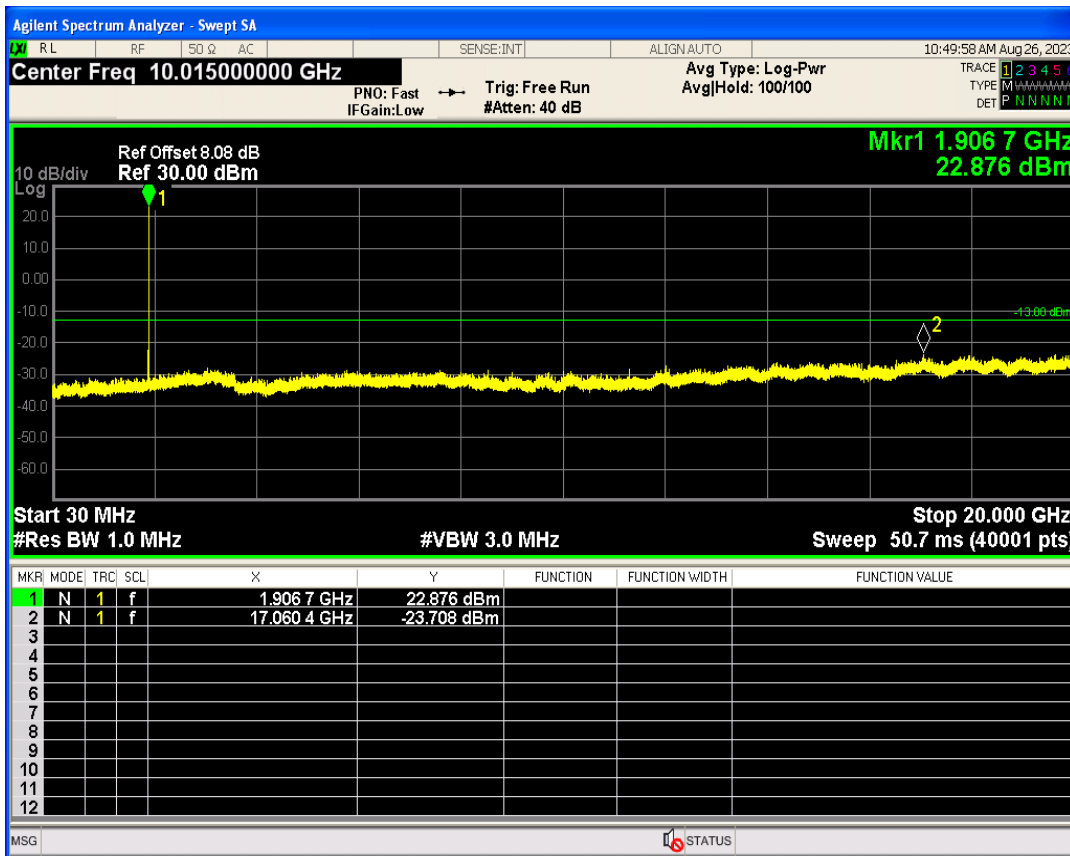

WCDMA Band2 Channel=9262

WCDMA Band2 Channel=9538

WCDMA Band4 Channel=1312

WCDMA Band4 Channel=1513

WCDMA Band5 Channel=4132

WCDMA Band5 Channel=4233

06 Out-of-band emissions

Band	Channel	Frequency (MHz)	Spur Freq (MHz)	Spur Level (dBm)	Limit (dBm)	Verdict
WCDMA Band2	9262	1852.4	19901.15	-23.66	-13	PASS
WCDMA Band2	9400	1880	17941.59	-23.56	-13	PASS
WCDMA Band2	9538	1907.6	17060.42	-23.70	-13	PASS
WCDMA Band4	1312	1712.4	19951.57	-23.66	-13	PASS
WCDMA Band4	1413	1732.6	18473.79	-23.56	-13	PASS
WCDMA Band4	1513	1752.6	17069.90	-24.32	-13	PASS
WCDMA Band5	4132	826.4	5793.41	-29.63	-13	PASS
WCDMA Band5	4182	836.4	3275.98	-29.77	-13	PASS
WCDMA Band5	4233	846.6	3170.30	-29.89	-13	PASS

WCDMA Band2 Channel=9262

WCDMA Band2 Channel=9400

WCDMA Band2 Channel=9538

WCDMA Band4 Channel=1312

WCDMA Band4 Channel=1513

WCDMA Band4 Channel=1413

WCDMA Band5 Channel=4132

WCDMA Band5 Channel=4182