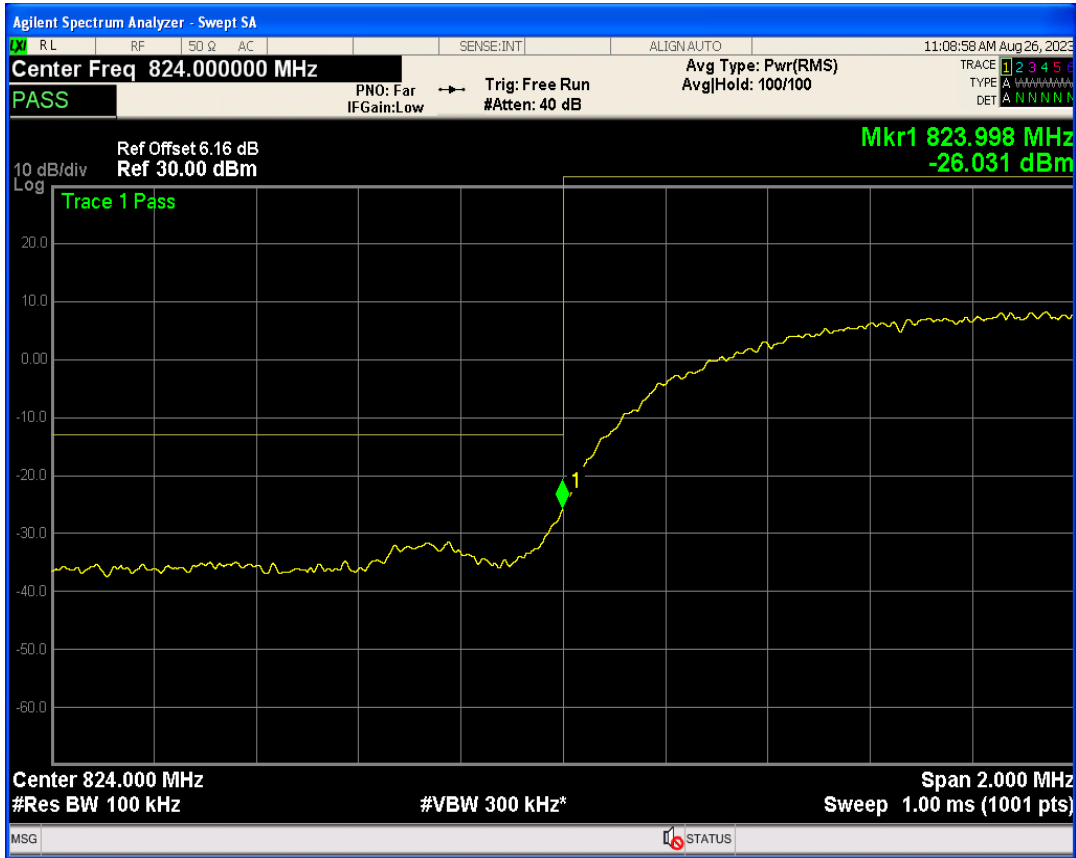

WCDMA Band2 Channel=9262

WCDMA Band2 Channel=9538

WCDMA Band4 Channel=1312

WCDMA Band4 Channel=1513

WCDMA Band5 Channel=4132

WCDMA Band5 Channel=4233

06 Out-of-band emissions

Band	Channel	Frequency (MHz)	Spur Freq (MHz)	Spur Level (dBm)	Limit (dBm)	Verdict
WCDMA Band2	9262	1852.4	19901.15	-23.66	-13	PASS
WCDMA Band2	9400	1880	17941.59	-23.56	-13	PASS
WCDMA Band2	9538	1907.6	17060.42	-23.70	-13	PASS
WCDMA Band4	1312	1712.4	19951.57	-23.66	-13	PASS
WCDMA Band4	1413	1732.6	18473.79	-23.56	-13	PASS
WCDMA Band4	1513	1752.6	17069.90	-24.32	-13	PASS
WCDMA Band5	4132	826.4	5793.41	-29.63	-13	PASS
WCDMA Band5	4182	836.4	3275.98	-29.77	-13	PASS
WCDMA Band5	4233	846.6	3170.30	-29.89	-13	PASS

WCDMA Band2 Channel=9262

WCDMA Band2 Channel=9400

WCDMA Band2 Channel=9538

WCDMA Band4 Channel=1312

WCDMA Band4 Channel=1513

WCDMA Band4 Channel=1413

WCDMA Band5 Channel=4132

WCDMA Band5 Channel=4182