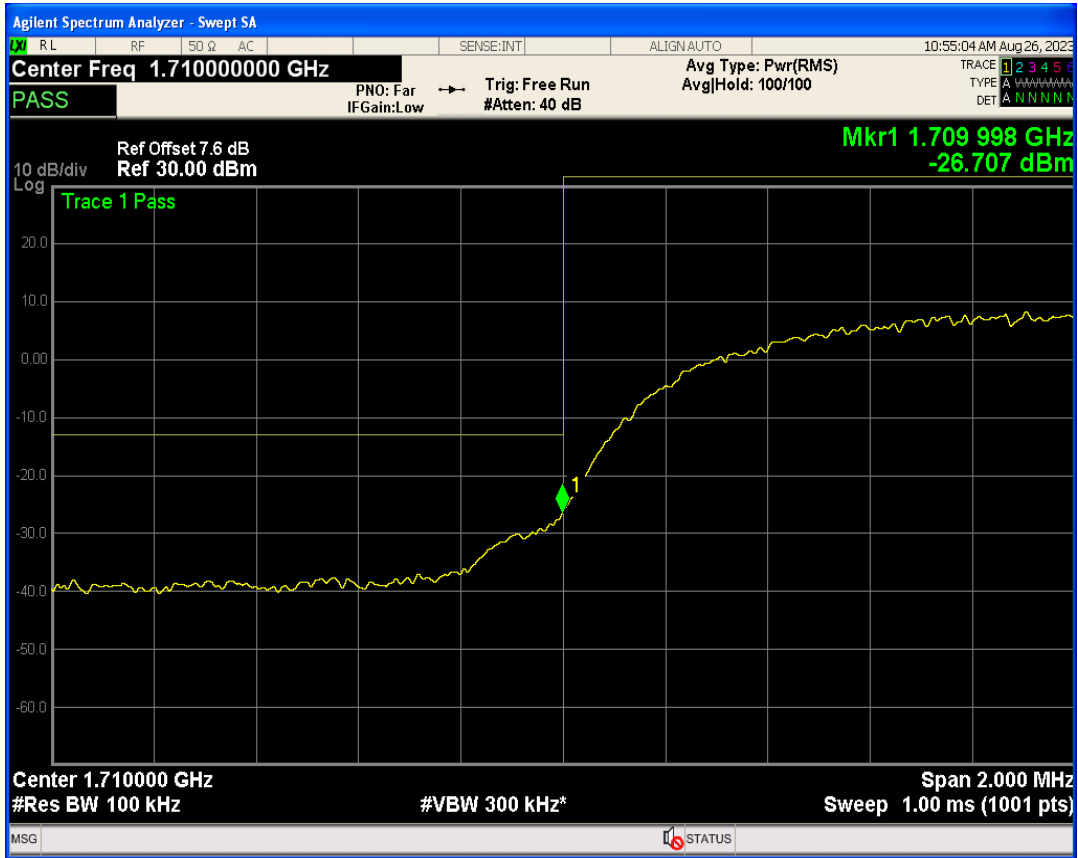

WCDMA Band4 Channel=1312