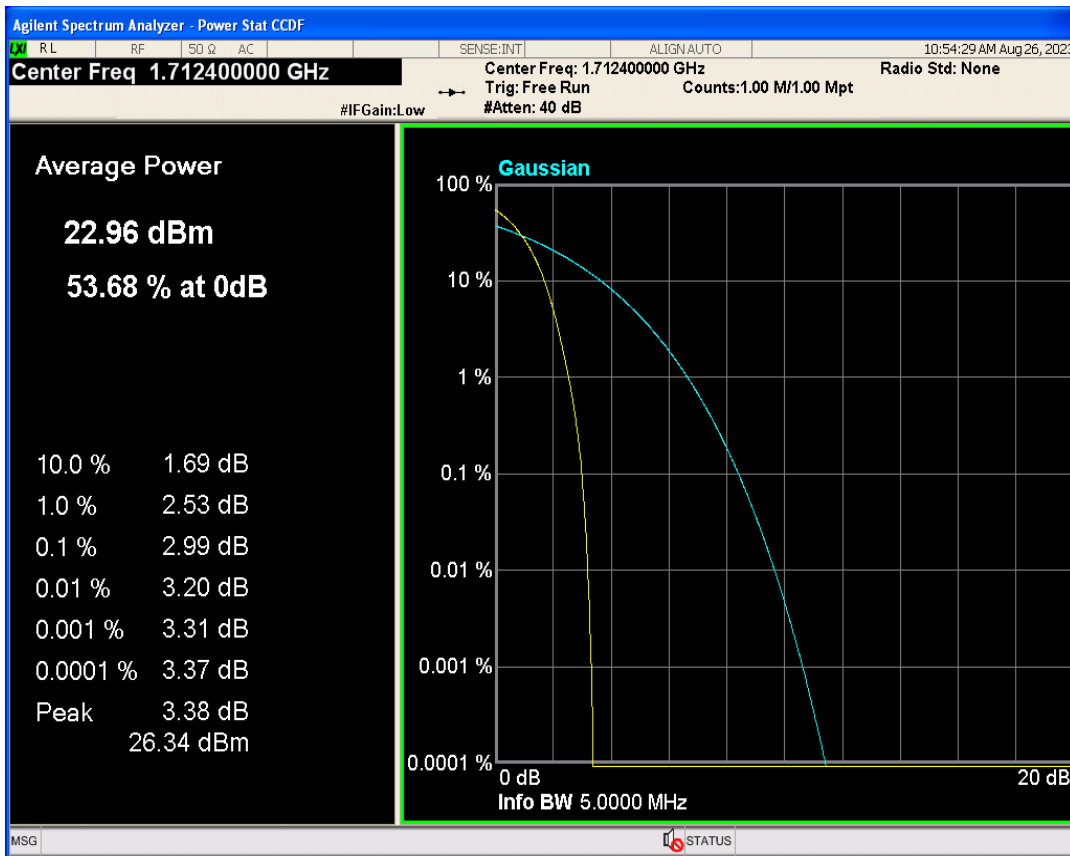

WCDMA Band2 Channel=9262

WCDMA Band2 Channel=9400

WCDMA Band2 Channel=9538

WCDMA Band4 Channel=1312

WCDMA Band4 Channel=1413

WCDMA Band5 Channel=4182

WCDMA Band5 Channel=4233

04 Occupied bandwidth