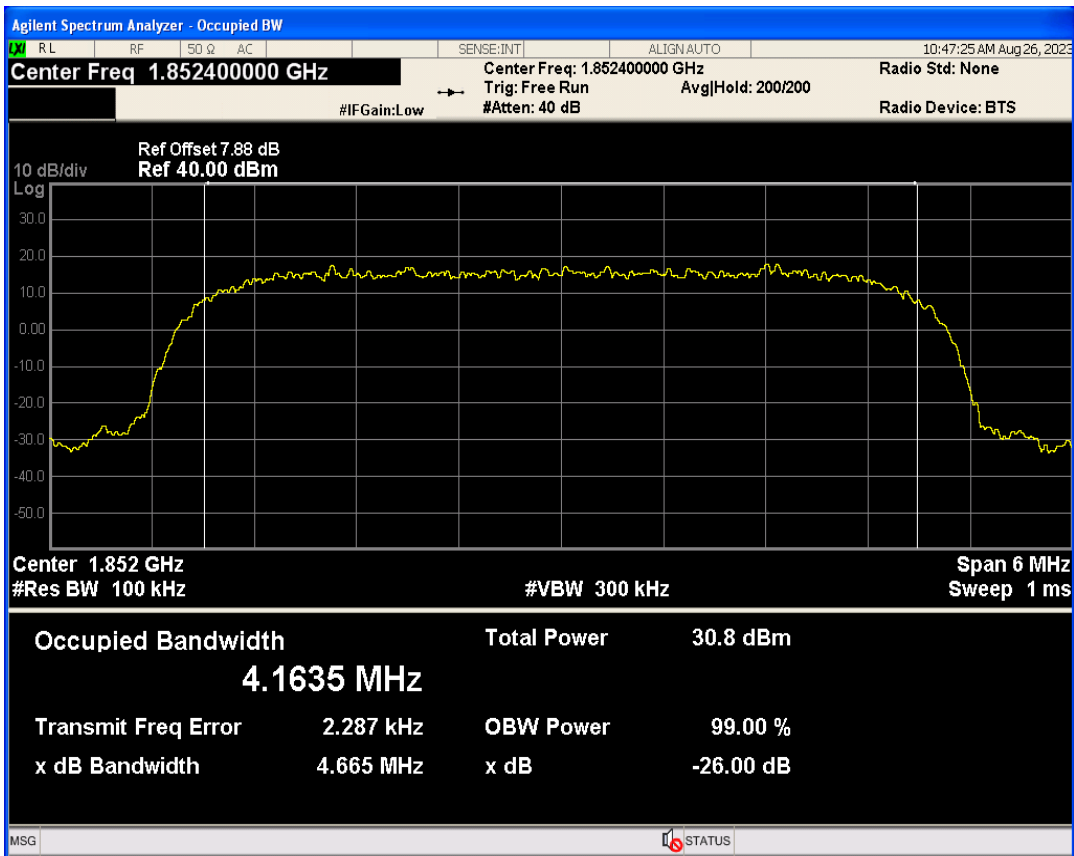

WCDMA Band2 Channel=9262