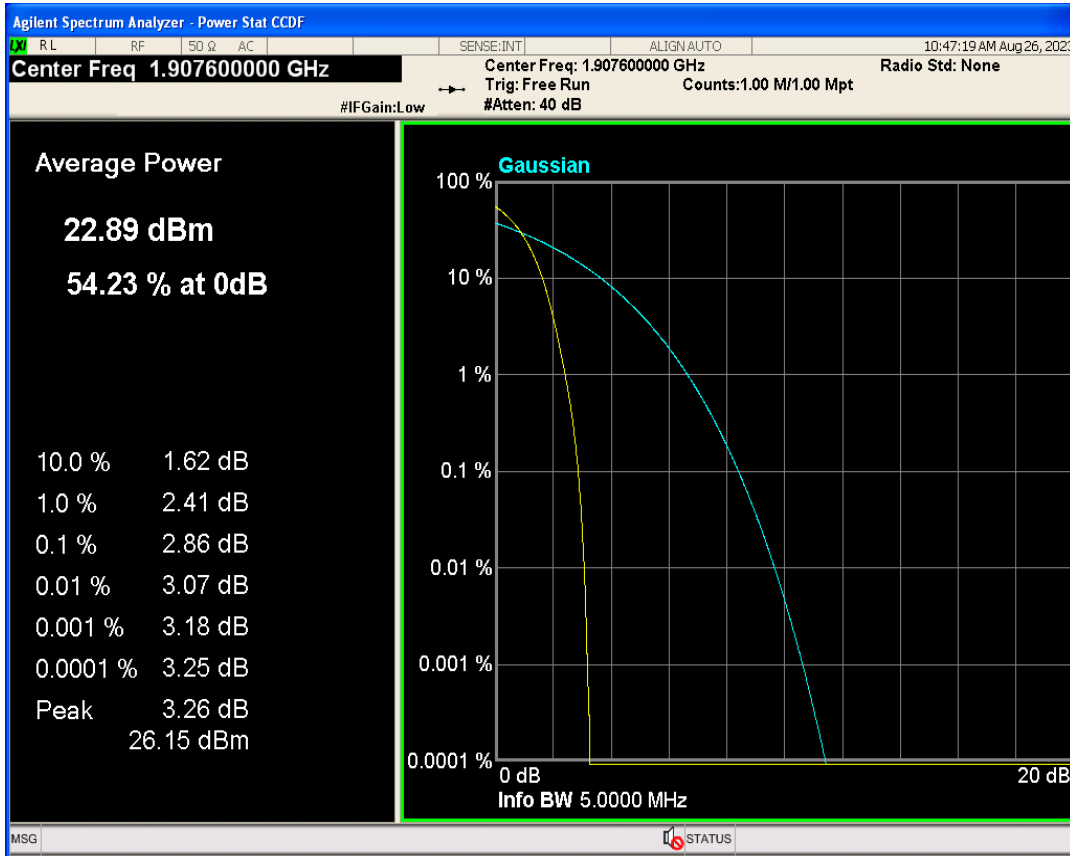

03 Peak-to-Average Ratio

Band	Channel	Frequency (MHz)	Result (dB)	high Limit (dB)	Verdict
WCDMA Band2	9262	1852.4	2.91	13	PASS
WCDMA Band2	9400	1880	2.92	13	PASS
WCDMA Band2	9538	1907.6	2.86	13	PASS
WCDMA Band4	1312	1712.4	2.99	13	PASS
WCDMA Band4	1413	1732.6	2.98	13	PASS
WCDMA Band4	1513	1752.6	2.98	13	PASS
WCDMA Band5	4132	826.4	2.85	13	PASS
WCDMA Band5	4182	836.4	3.04	13	PASS
WCDMA Band5	4233	846.6	2.95	13	PASS

WCDMA Band2 Channel=9262

WCDMA Band2 Channel=9400

WCDMA Band2 Channel=9538

WCDMA Band4 Channel=1312

WCDMA Band4 Channel=1413

WCDMA Band5 Channel=4182

WCDMA Band5 Channel=4233

04 Occupied bandwidth