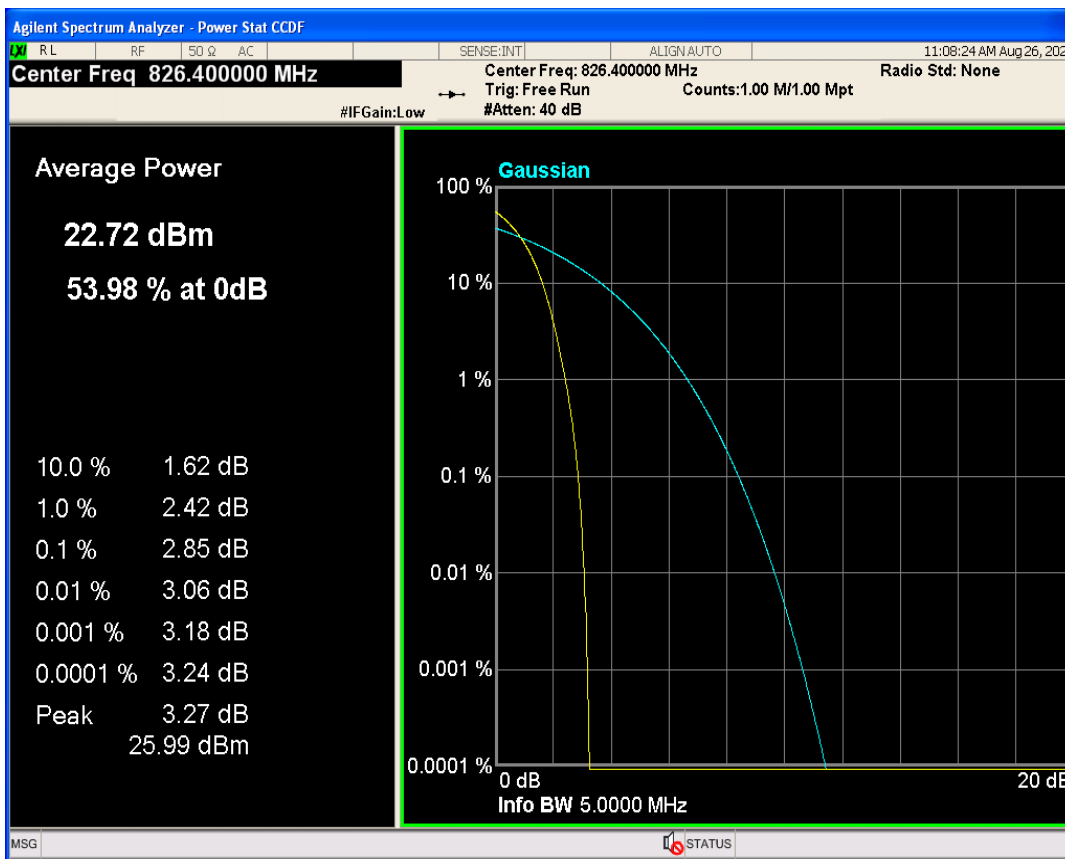

WCDMA Band2 Channel=9262

WCDMA Band2 Channel=9400

WCDMA Band2 Channel=9538

WCDMA Band4 Channel=1312

WCDMA Band4 Channel=1413

WCDMA Band5 Channel=4182

WCDMA Band5 Channel=4233

04 Occupied bandwidth