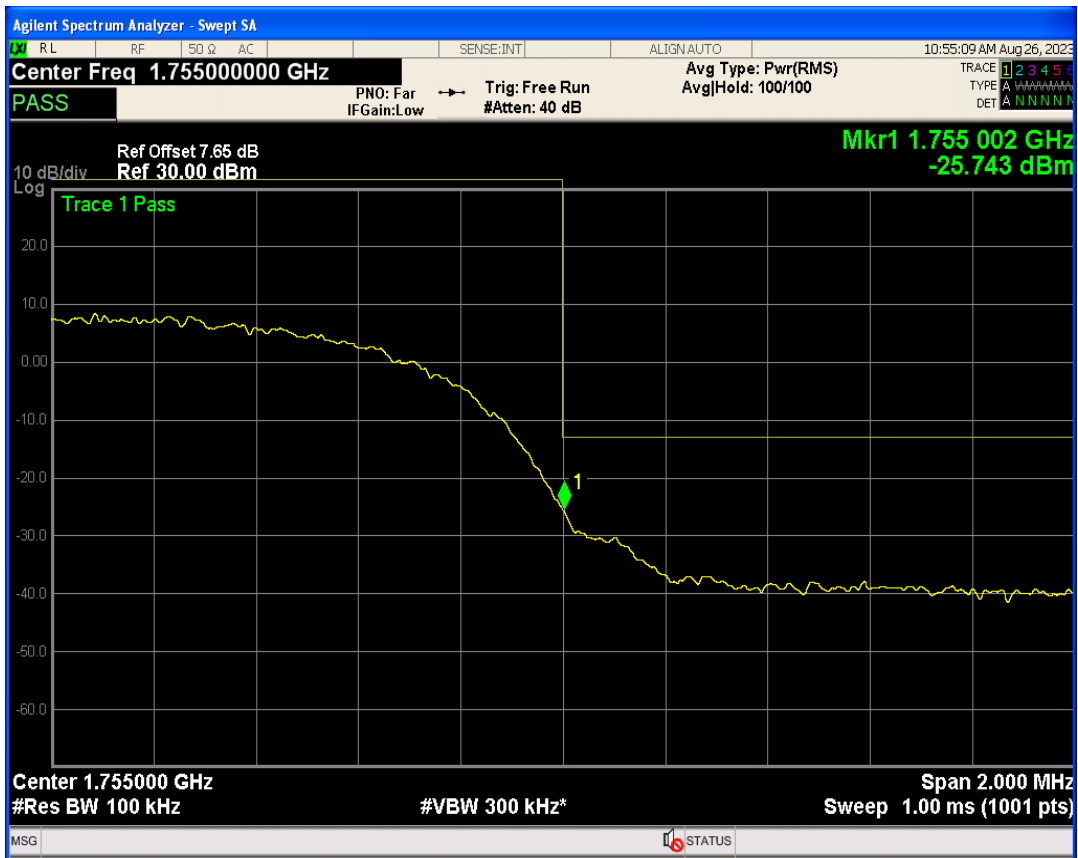

WCDMA Band2 Channel=9262

WCDMA Band2 Channel=9538

WCDMA Band4 Channel=1312

WCDMA Band4 Channel=1513

WCDMA Band5 Channel=4132

WCDMA Band5 Channel=4233

06 Out-of-band emissions

Band	Channel	Frequency (MHz)	Spur Freq (MHz)	Spur Level (dBm)	Limit (dBm)	Verdict
WCDMA Band2	9262	1852.4	19901.15	-23.66	-13	PASS
WCDMA Band2	9400	1880	17941.59	-23.56	-13	PASS
WCDMA Band2	9538	1907.6	17060.42	-23.70	-13	PASS
WCDMA Band4	1312	1712.4	19951.57	-23.66	-13	PASS
WCDMA Band4	1413	1732.6	18473.79	-23.56	-13	PASS
WCDMA Band4	1513	1752.6	17069.90	-24.32	-13	PASS
WCDMA Band5	4132	826.4	5793.41	-29.63	-13	PASS
WCDMA Band5	4182	836.4	3275.98	-29.77	-13	PASS
WCDMA Band5	4233	846.6	3170.30	-29.89	-13	PASS

WCDMA Band2 Channel=9262

WCDMA Band2 Channel=9400

WCDMA Band2 Channel=9538

WCDMA Band4 Channel=1312

WCDMA Band4 Channel=1513

WCDMA Band4 Channel=1413

WCDMA Band5 Channel=4132

WCDMA Band5 Channel=4182