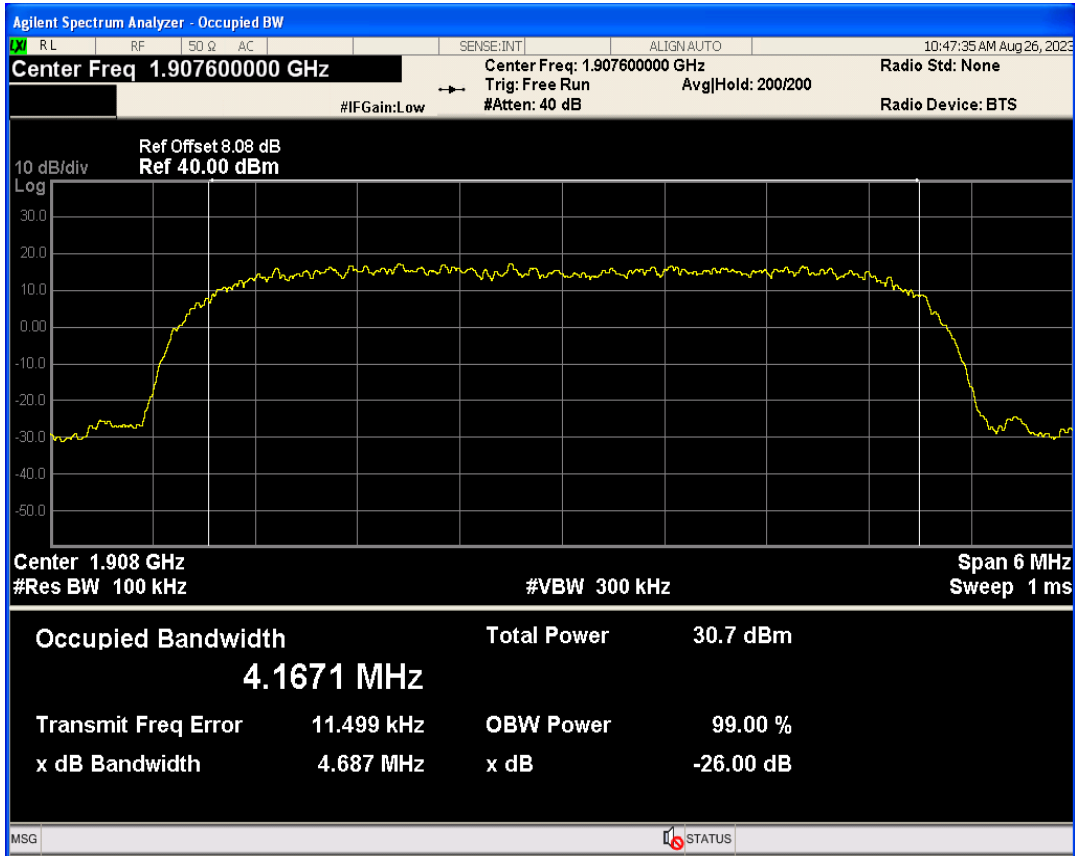

WCDMA Band2 Channel=9538