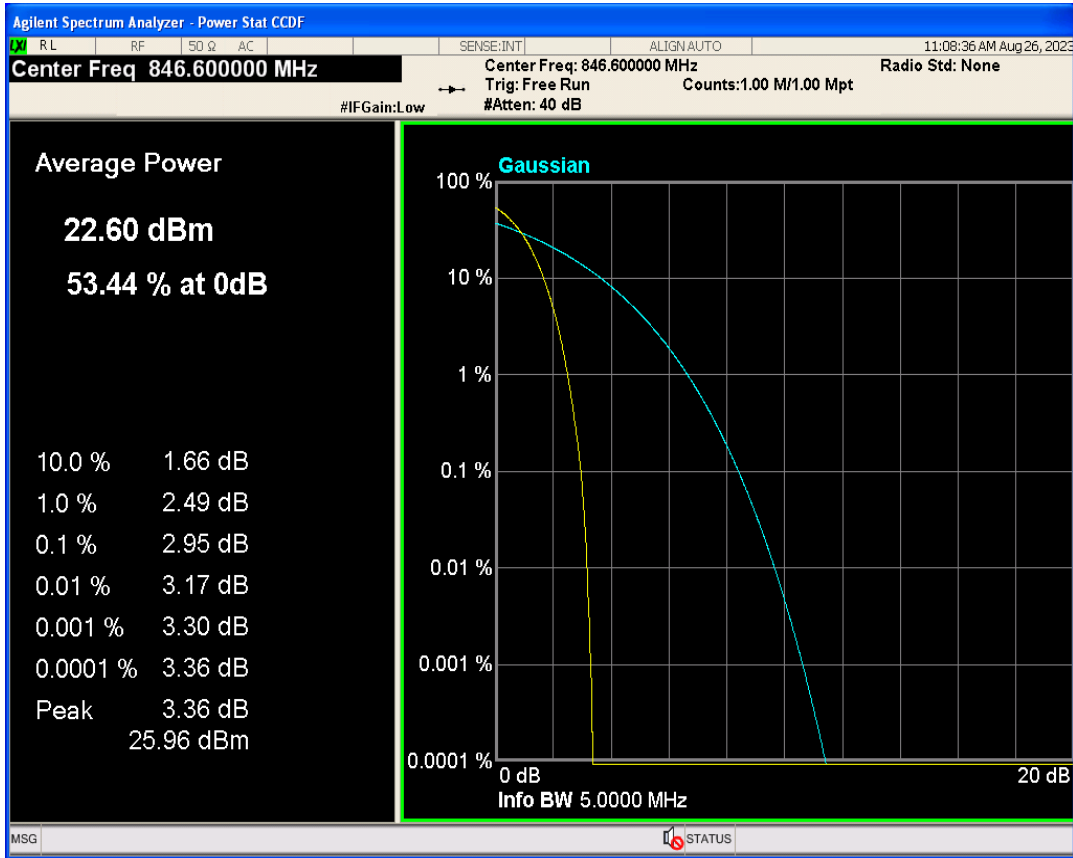

WCDMA Band2 Channel=9262

WCDMA Band2 Channel=9400

WCDMA Band2 Channel=9538

WCDMA Band4 Channel=1312

WCDMA Band4 Channel=1413

WCDMA Band5 Channel=4182

WCDMA Band5 Channel=4233

04 Occupied bandwidth