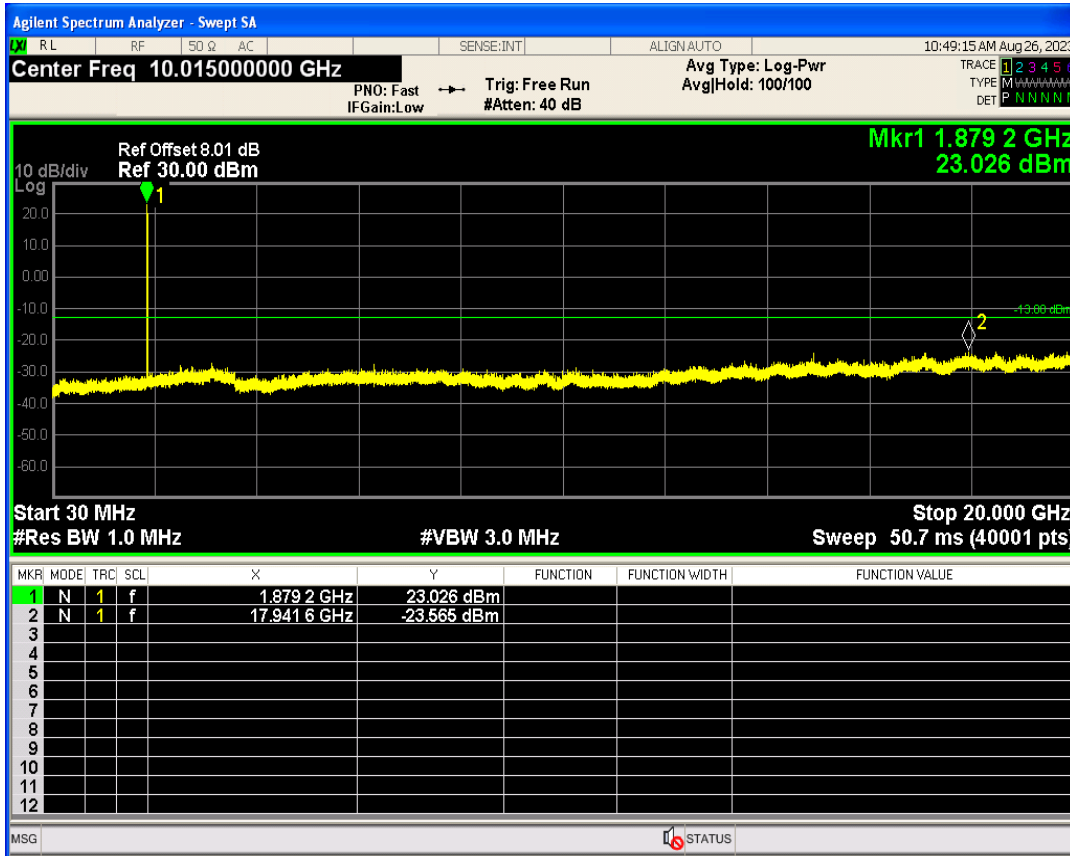

WCDMA Band2 Channel=9262

WCDMA Band2 Channel=9538

WCDMA Band4 Channel=1312

WCDMA Band4 Channel=1513

WCDMA Band5 Channel=4132

WCDMA Band5 Channel=4233

06 Out-of-band emissions

Band	Channel	Frequency (MHz)	Spur Freq (MHz)	Spur Level (dBm)	Limit (dBm)	Verdict
WCDMA Band2	9262	1852.4	19901.15	-23.66	-13	PASS
WCDMA Band2	9400	1880	17941.59	-23.56	-13	PASS
WCDMA Band2	9538	1907.6	17060.42	-23.70	-13	PASS
WCDMA Band4	1312	1712.4	19951.57	-23.66	-13	PASS
WCDMA Band4	1413	1732.6	18473.79	-23.56	-13	PASS
WCDMA Band4	1513	1752.6	17069.90	-24.32	-13	PASS
WCDMA Band5	4132	826.4	5793.41	-29.63	-13	PASS
WCDMA Band5	4182	836.4	3275.98	-29.77	-13	PASS
WCDMA Band5	4233	846.6	3170.30	-29.89	-13	PASS

WCDMA Band2 Channel=9262

WCDMA Band2 Channel=9400

WCDMA Band2 Channel=9538

WCDMA Band4 Channel=1312

WCDMA Band4 Channel=1513

WCDMA Band4 Channel=1413

WCDMA Band5 Channel=4132

WCDMA Band5 Channel=4182