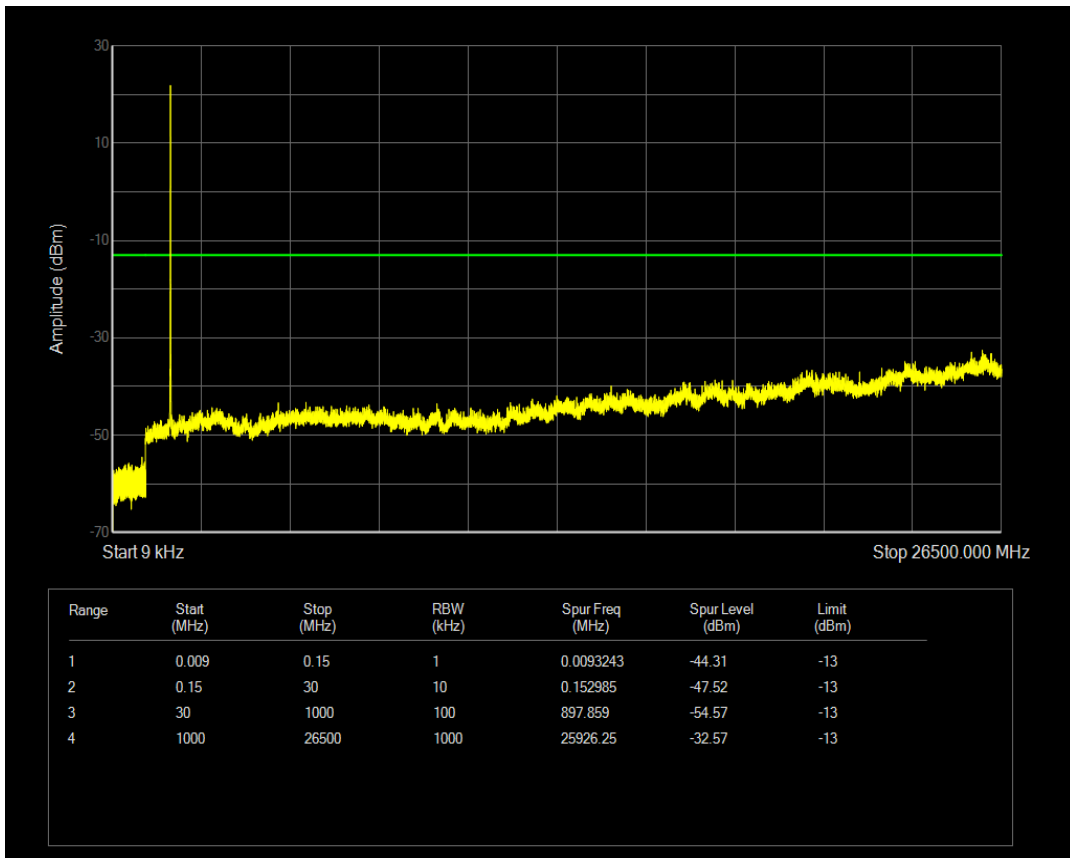

Band66 QPSK BW=5MHz Channel=132322 RB Size=25 Position=#0

Band66 16QAM BW=5MHz Channel=132322 RB Size=1 Position=#0