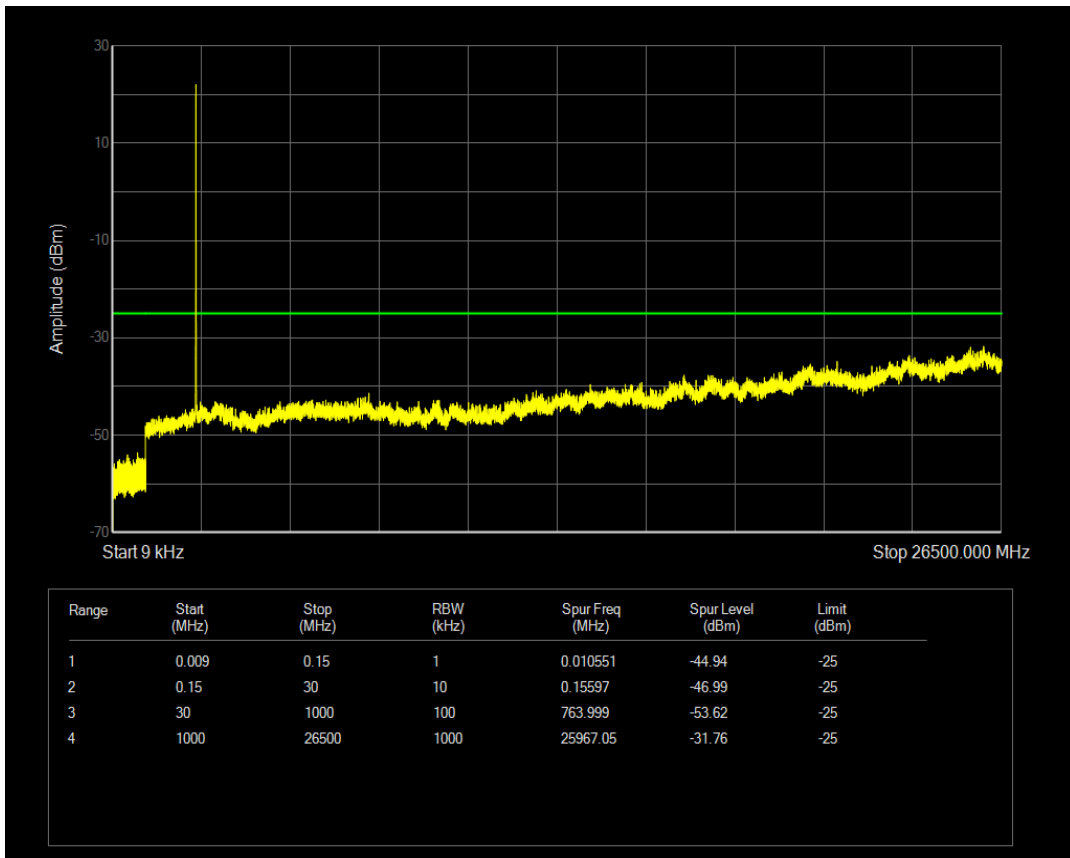

Band7 16QAM BW=5MHz Channel=20775 RB Size=25 Position=#0

Band7 QPSK BW=5MHz Channel=21100 RB Size=1 Position=#0