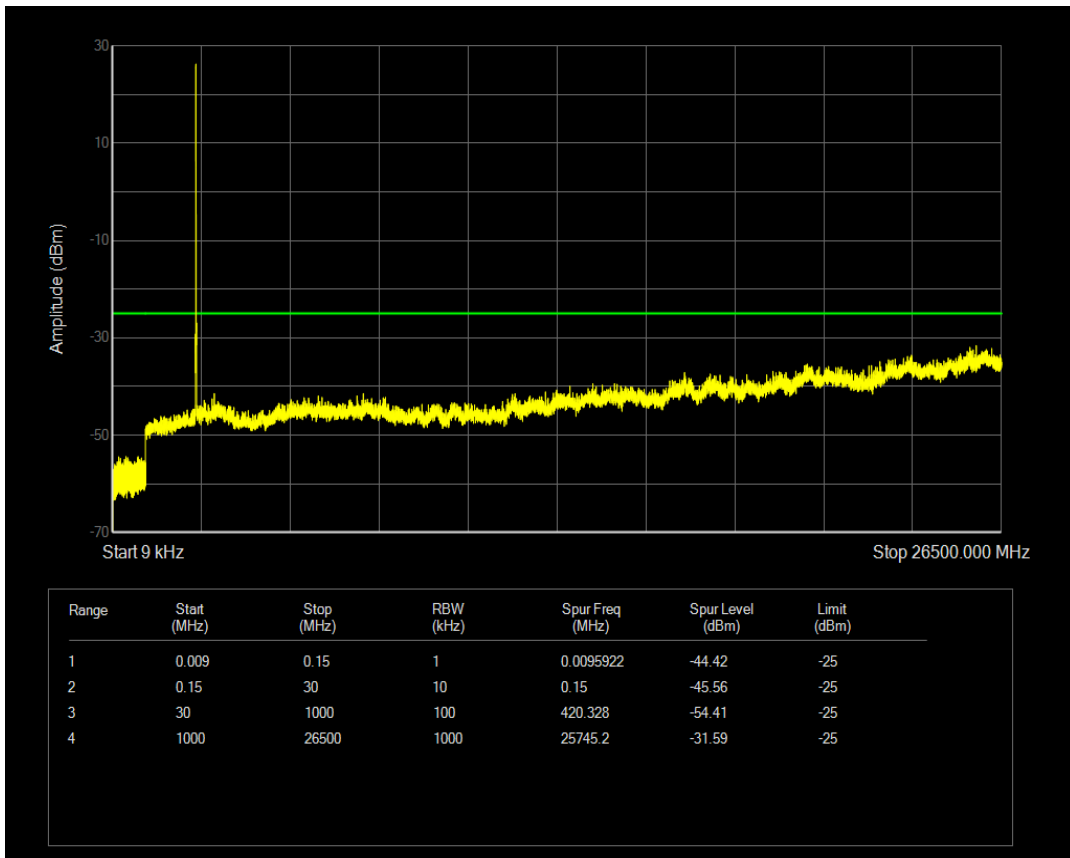

Band7 16QAM BW=5MHz Channel=21100 RB Size=25 Position=#0

Band7 QPSK BW=5MHz Channel=21425 RB Size=1 Position=#0

Band7 QPSK BW=5MHz Channel=21425 RB Size=25 Position=#0

Band7 16QAM BW=5MHz Channel=21425 RB Size=1 Position=#0

Band7 16QAM BW=5MHz Channel=21425 RB Size=25 Position=#0

Band7 QPSK BW=10MHz Channel=20800 RB Size=1 Position=#0

Band7 16QAM BW=10MHz Channel=20800 RB Size=1 Position=#0

Band7 QPSK BW=10MHz Channel=20800 RB Size=50 Position=#0