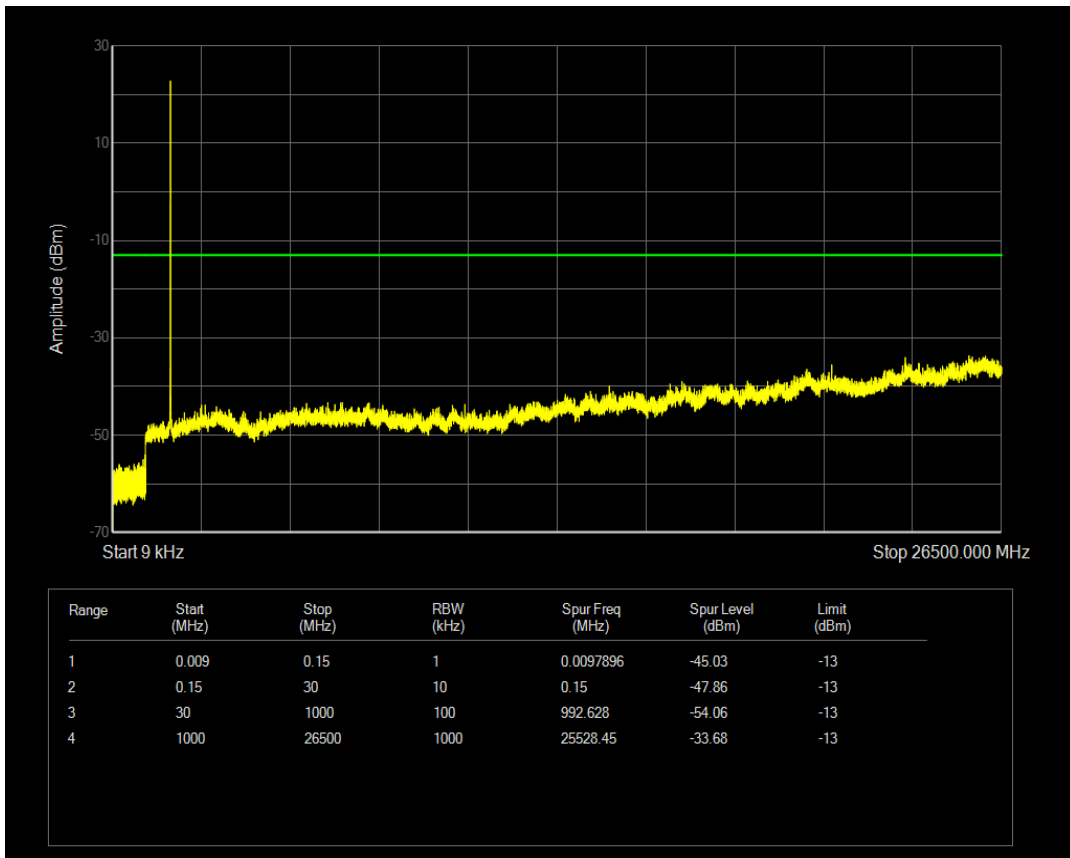

Band66 16QAM BW=3MHz Channel=132322 RB Size=15 Position=#0

Band66 QPSK BW=3MHz Channel=132657 RB Size=1 Position=#0

Band66 QPSK BW=3MHz Channel=132657 RB Size=15 Position=#0

Band66 16QAM BW=3MHz Channel=132657 RB Size=1 Position=#0