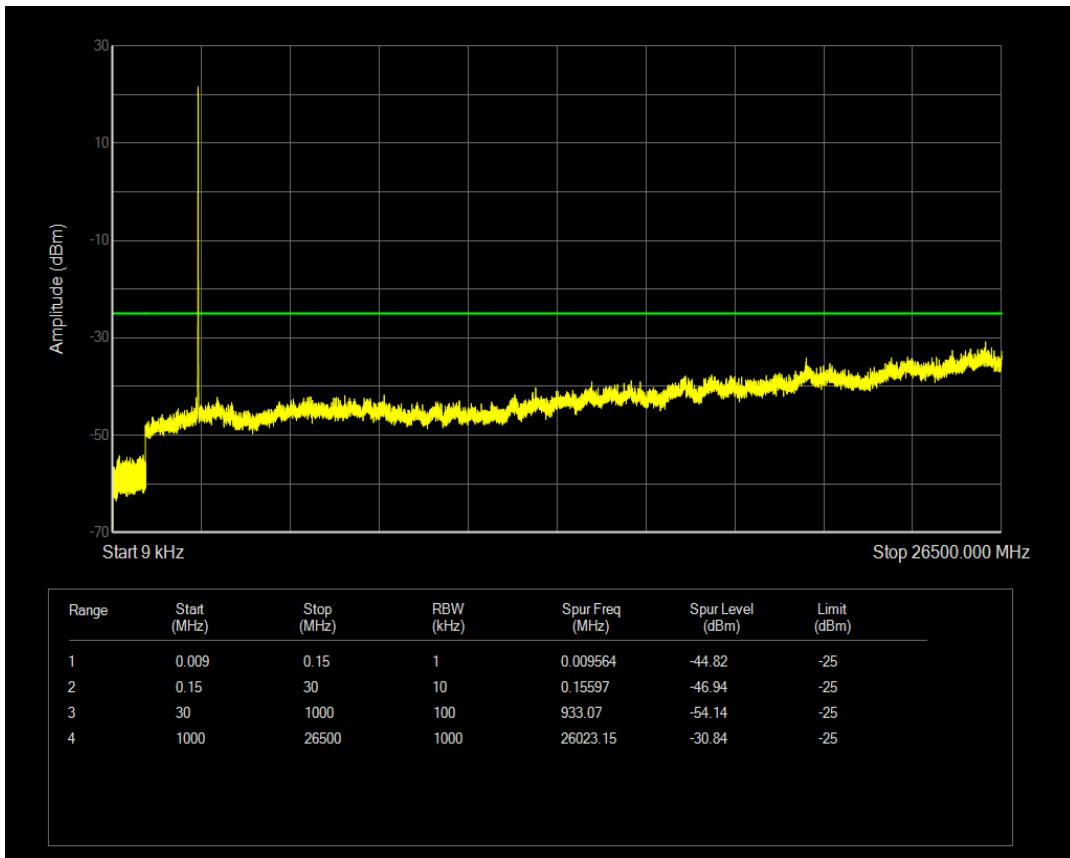

Band7 16QAM BW=5MHz Channel=21100 RB Size=25 Position=#0

Band7 QPSK BW=5MHz Channel=21425 RB Size=1 Position=#0

Band7 QPSK BW=5MHz Channel=21425 RB Size=25 Position=#0

Band7 16QAM BW=5MHz Channel=21425 RB Size=1 Position=#0

Band7 16QAM BW=5MHz Channel=21425 RB Size=25 Position=#0

Band7 QPSK BW=10MHz Channel=20800 RB Size=1 Position=#0

Band7 16QAM BW=10MHz Channel=20800 RB Size=1 Position=#0

Band7 QPSK BW=10MHz Channel=20800 RB Size=50 Position=#0