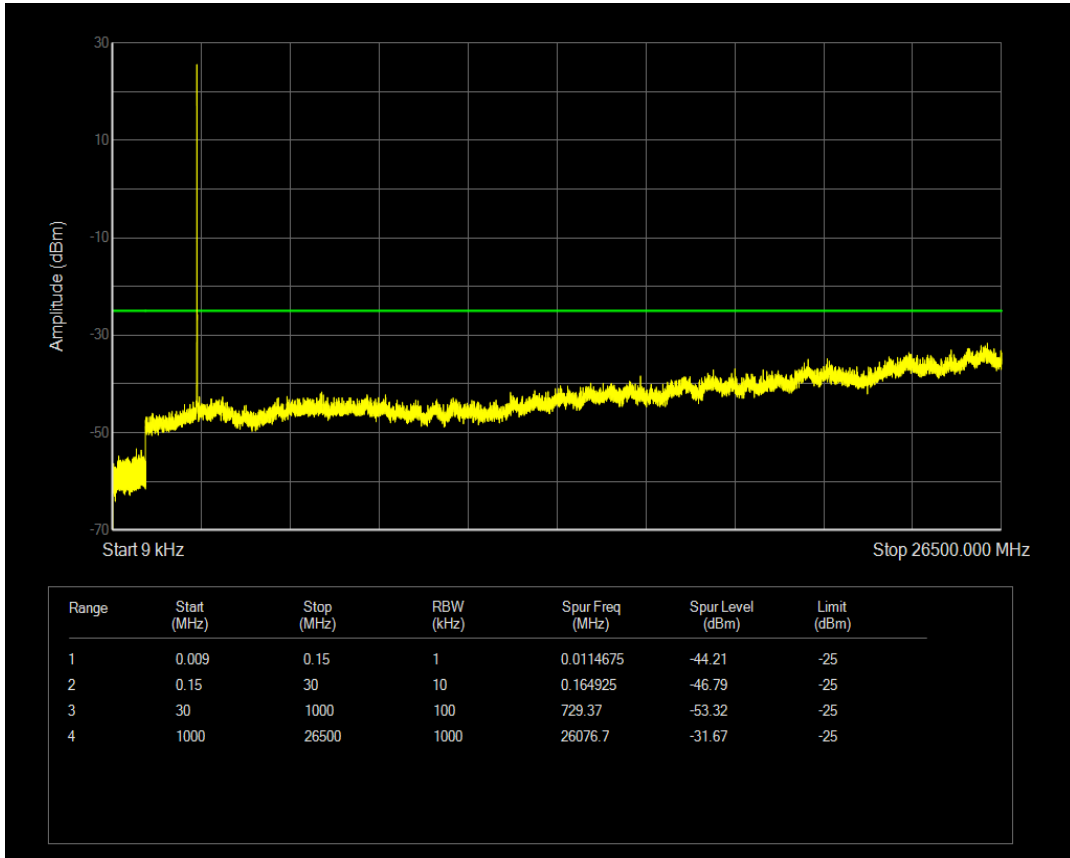

Band7 16QAM BW=5MHz Channel=20775 RB Size=25 Position=#0

Band7 QPSK BW=5MHz Channel=21100 RB Size=1 Position=#0

Band7 QPSK BW=5MHz Channel=21100 RB Size=25 Position=#0

Band7 16QAM BW=5MHz Channel=21100 RB Size=1 Position=#0