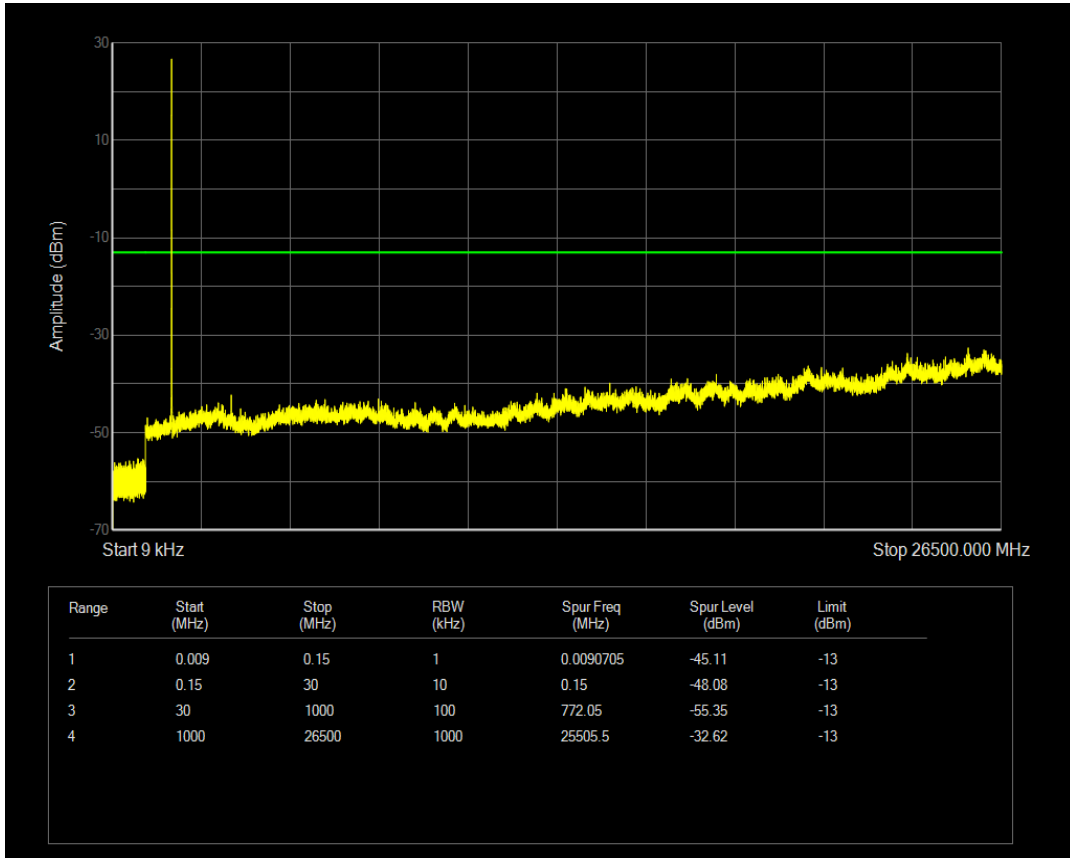

Band66 16QAM BW=3MHz Channel=132322 RB Size=15 Position=#0

Band66 QPSK BW=3MHz Channel=132657 RB Size=1 Position=#0

Band66 QPSK BW=3MHz Channel=132657 RB Size=15 Position=#0

Band66 16QAM BW=3MHz Channel=132657 RB Size=1 Position=#0