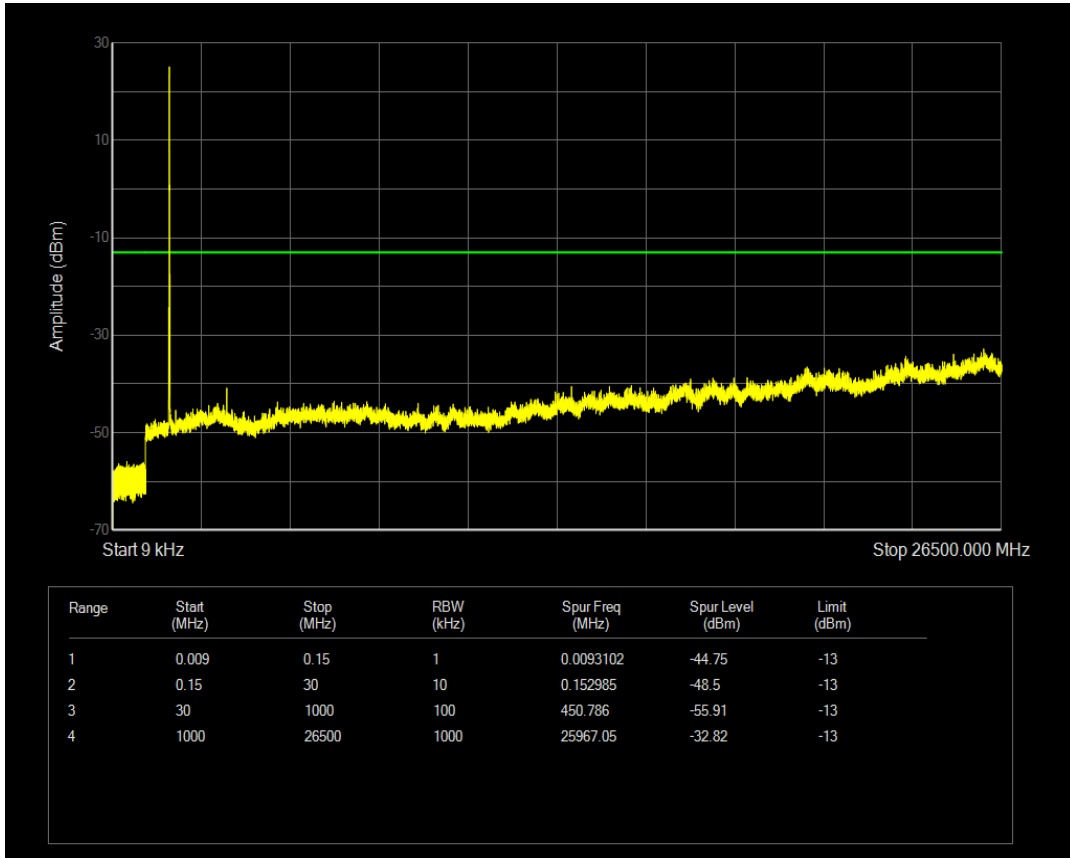

Band66 QPSK BW=10MHz Channel=132022 RB Size=1 Position=#0

Band66 QPSK BW=10MHz Channel=132022 RB Size=50 Position=#0