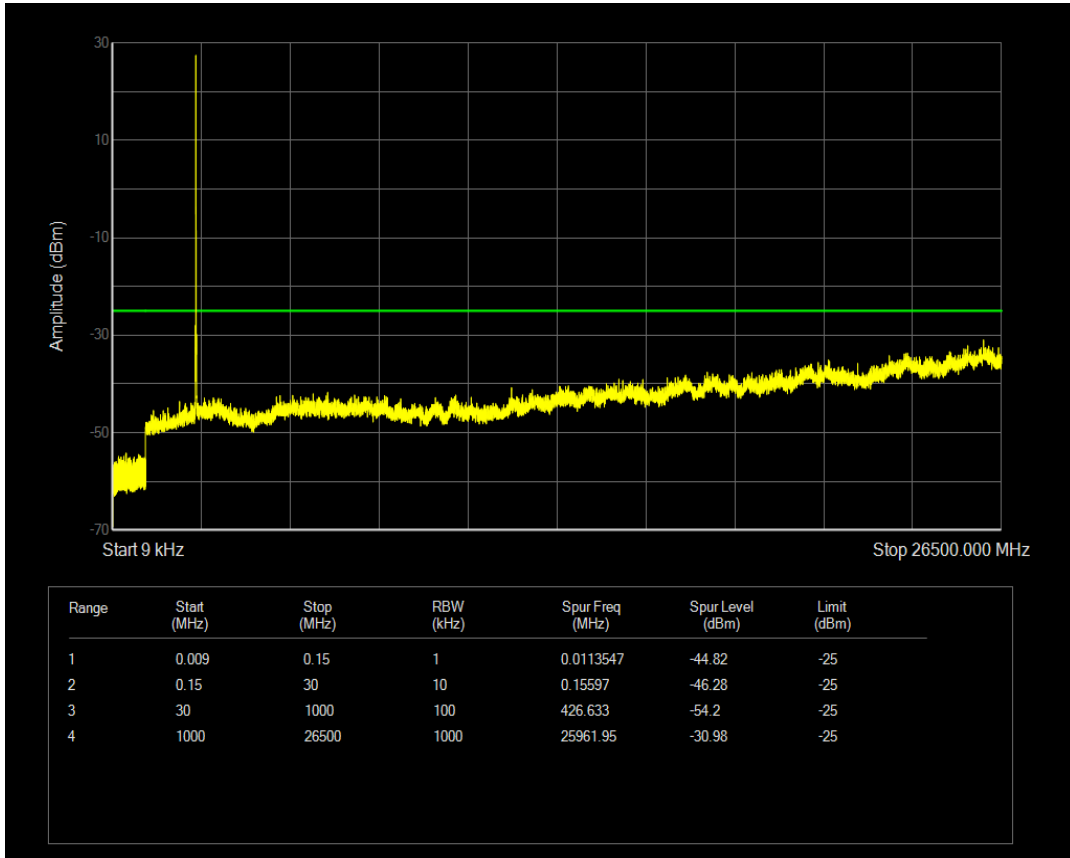

Band7 16QAM BW=5MHz Channel=21100 RB Size=25 Position=#0

Band7 QPSK BW=5MHz Channel=21425 RB Size=1 Position=#0

Band7 QPSK BW=5MHz Channel=21425 RB Size=25 Position=#0

Band7 16QAM BW=5MHz Channel=21425 RB Size=1 Position=#0

Band7 16QAM BW=5MHz Channel=21425 RB Size=25 Position=#0

Band7 QPSK BW=10MHz Channel=20800 RB Size=1 Position=#0

Band7 16QAM BW=10MHz Channel=20800 RB Size=1 Position=#0

Band7 QPSK BW=10MHz Channel=20800 RB Size=50 Position=#0