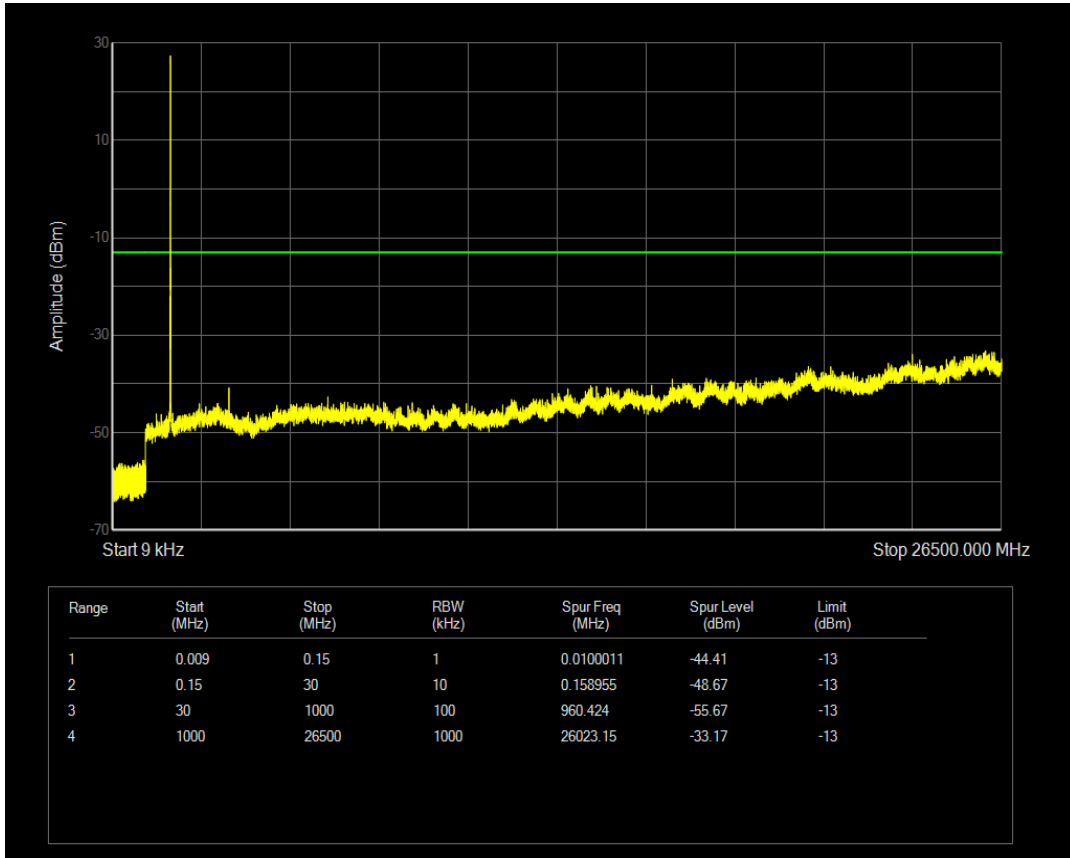

Band66 QPSK BW=5MHz Channel=132322 RB Size=1 Position=#0

Band66 QPSK BW=5MHz Channel=132322 RB Size=25 Position=#0