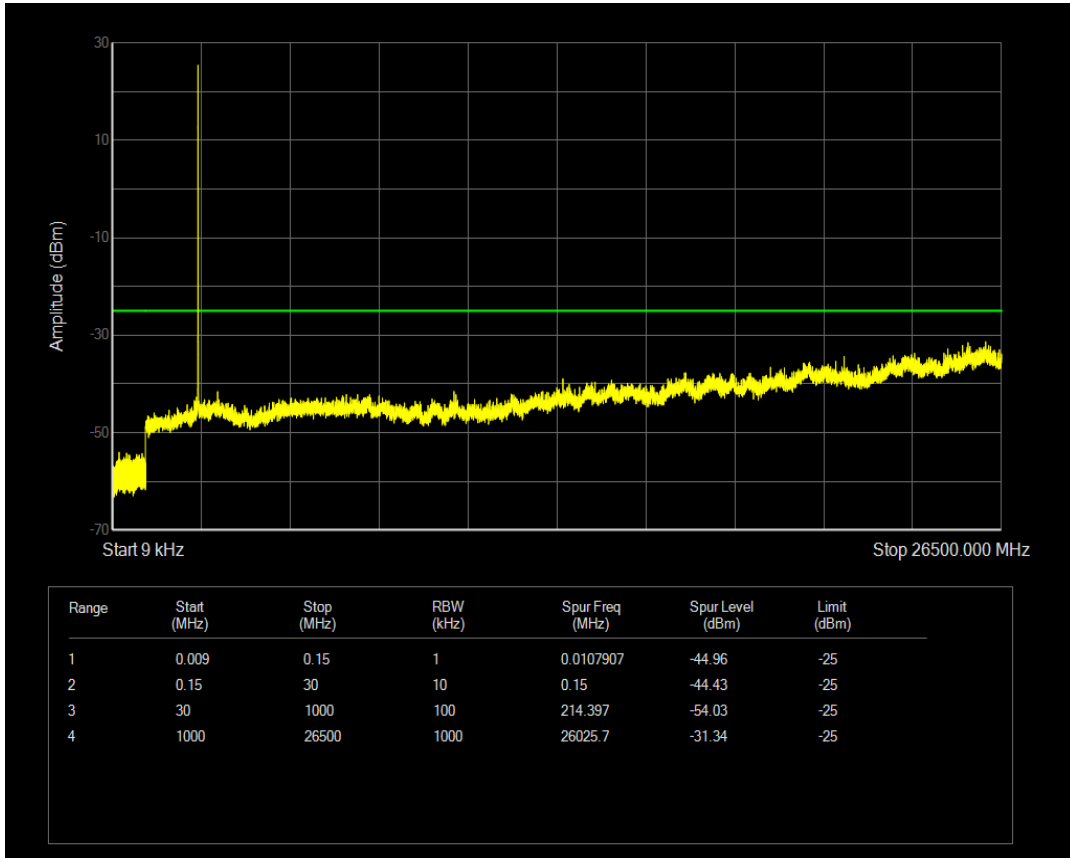

Band7 QPSK BW=5MHz Channel=21425 RB Size=1 Position=#0

Band7 QPSK BW=5MHz Channel=21425 RB Size=25 Position=#0