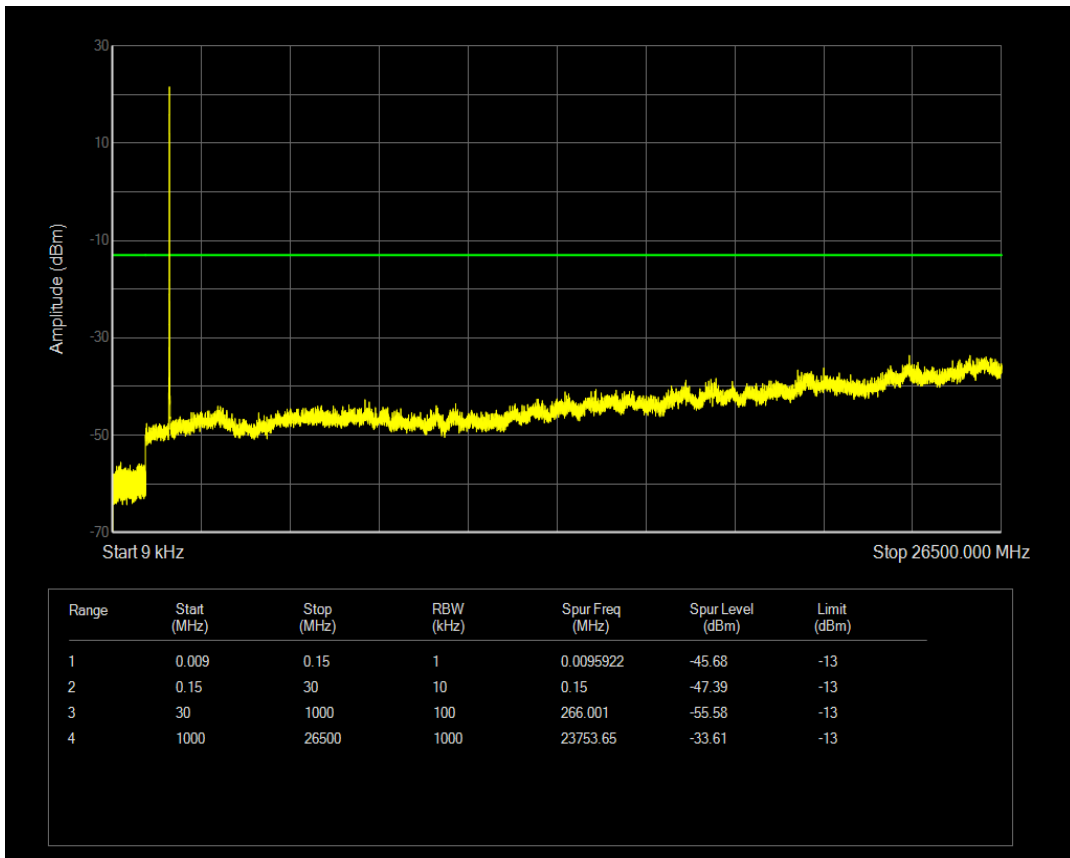

Band66 QPSK BW=5MHz Channel=131997 RB Size=25 Position=#0

Band66 16QAM BW=5MHz Channel=131997 RB Size=1 Position=#0