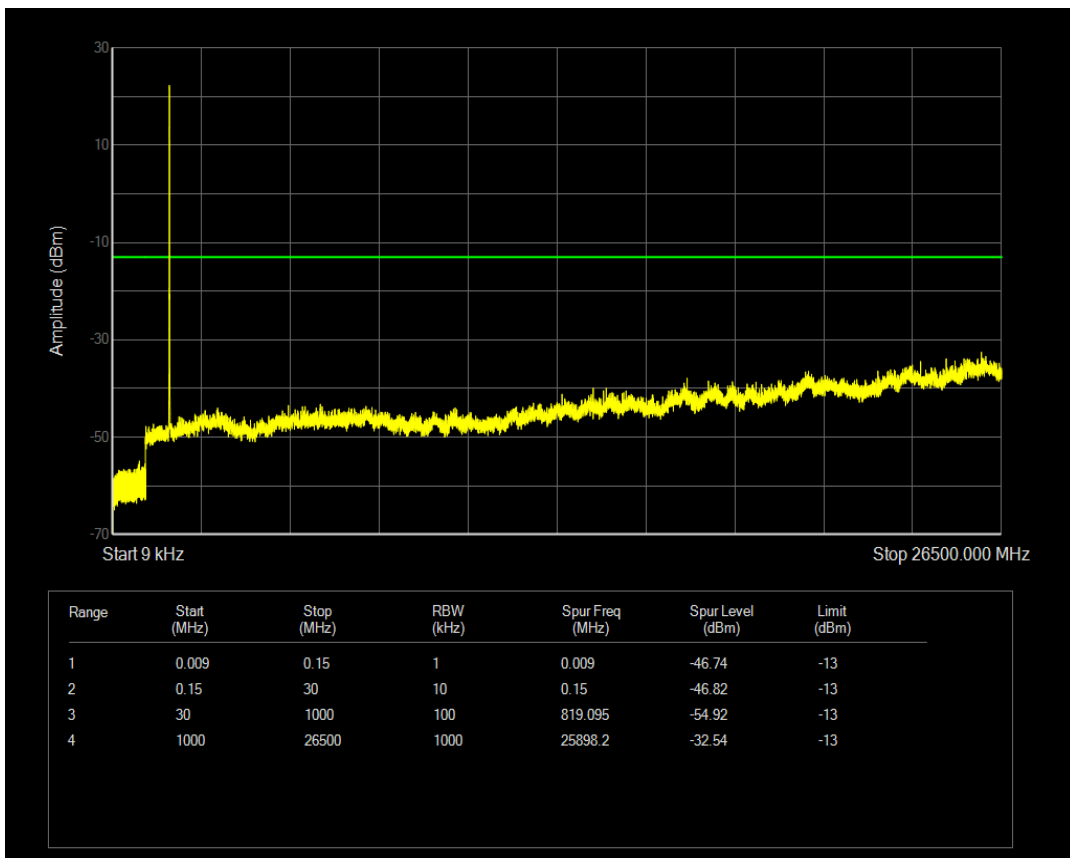

Band66 16QAM BW=5MHz Channel=131997 RB Size=25 Position=#0

Band66 QPSK BW=5MHz Channel=132322 RB Size=1 Position=#0