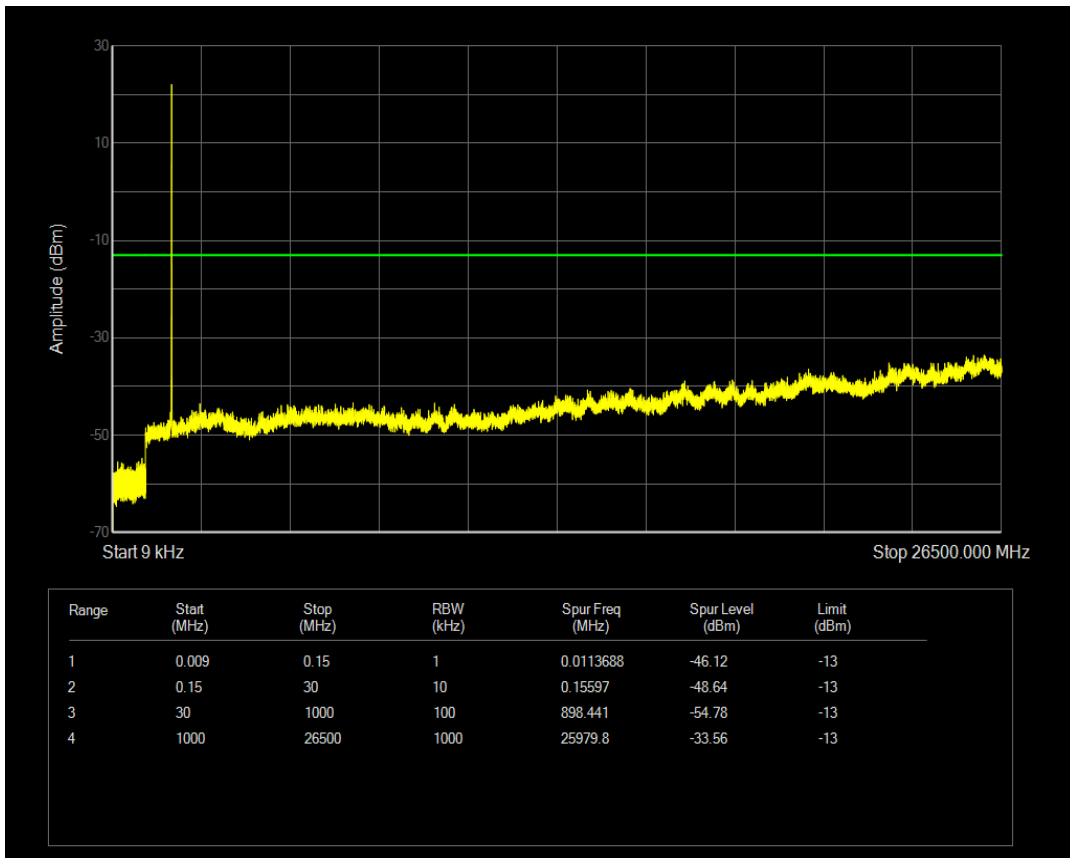

Band66 16QAM BW=3MHz Channel=132657 RB Size=15 Position=#0

Band66 QPSK BW=5MHz Channel=131997 RB Size=1 Position=#0