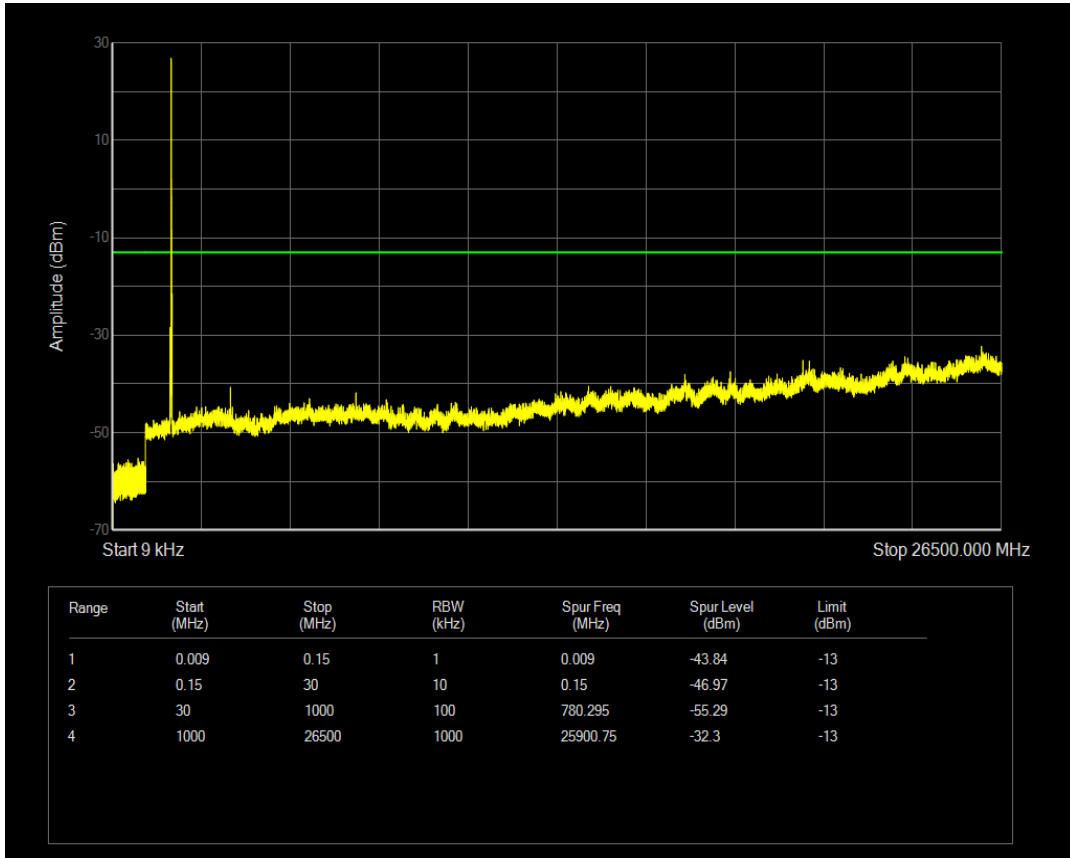

Band66 16QAM BW=15MHz Channel=132322 RB Size=75 Position=#0

Band66 QPSK BW=15MHz Channel=132597 RB Size=1 Position=#0

Band66 QPSK BW=15MHz Channel=132597 RB Size=75 Position=#0

Band66 16QAM BW=15MHz Channel=132597 RB Size=1 Position=#0