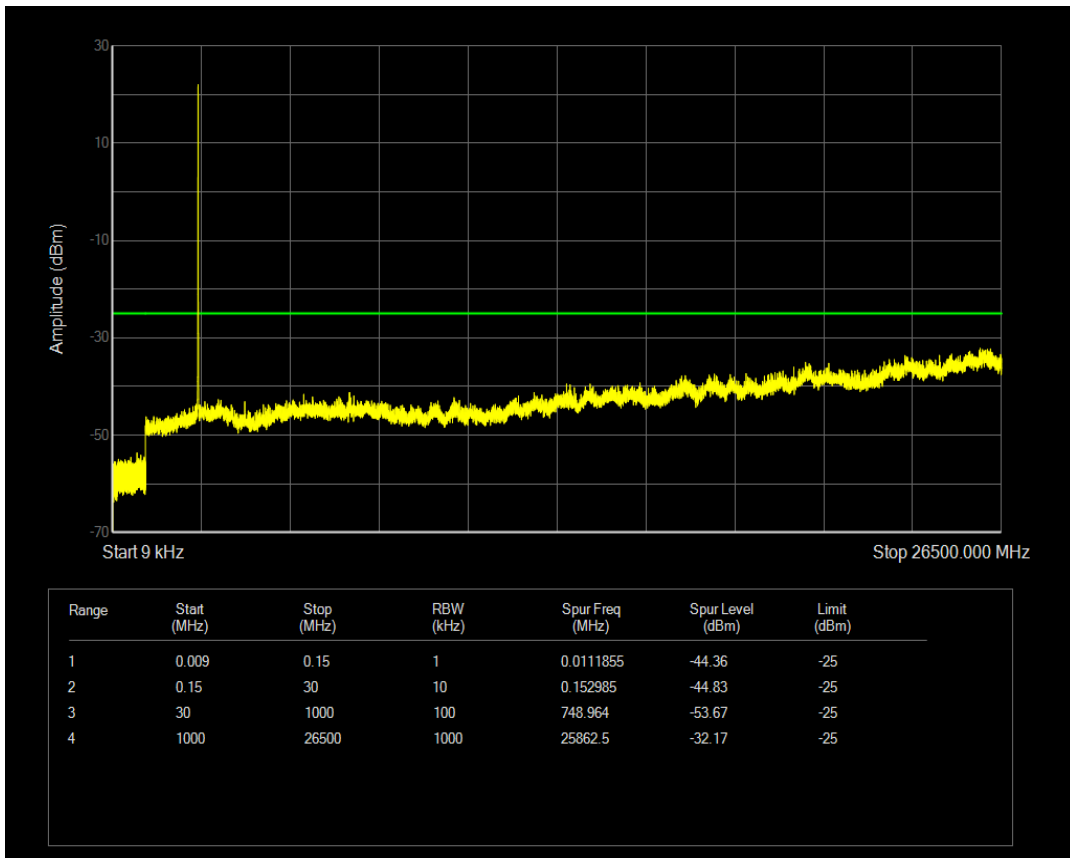

Band7 QPSK BW=5MHz Channel=21425 RB Size=25 Position=#0

Band7 16QAM BW=5MHz Channel=21425 RB Size=1 Position=#0