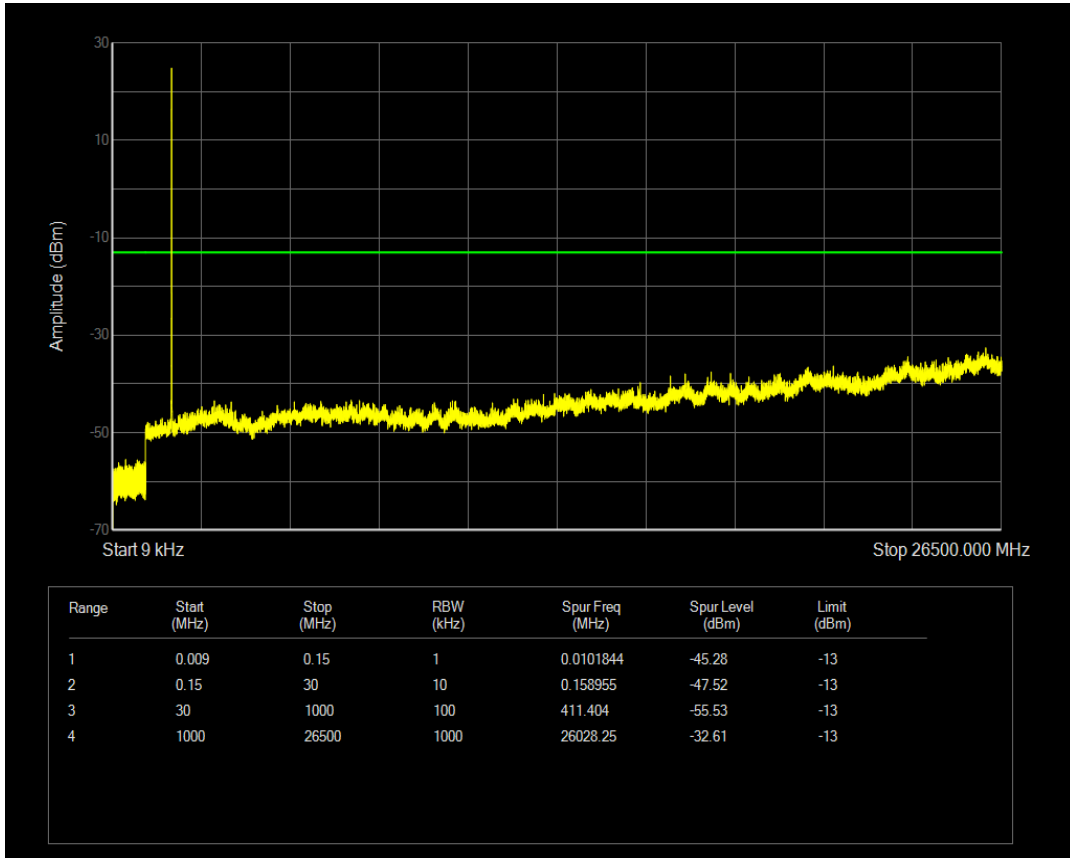

Band66 16QAM BW=3MHz Channel=132322 RB Size=15 Position=#0

Band66 QPSK BW=3MHz Channel=132657 RB Size=1 Position=#0

Band66 QPSK BW=3MHz Channel=132657 RB Size=15 Position=#0

Band66 16QAM BW=3MHz Channel=132657 RB Size=1 Position=#0