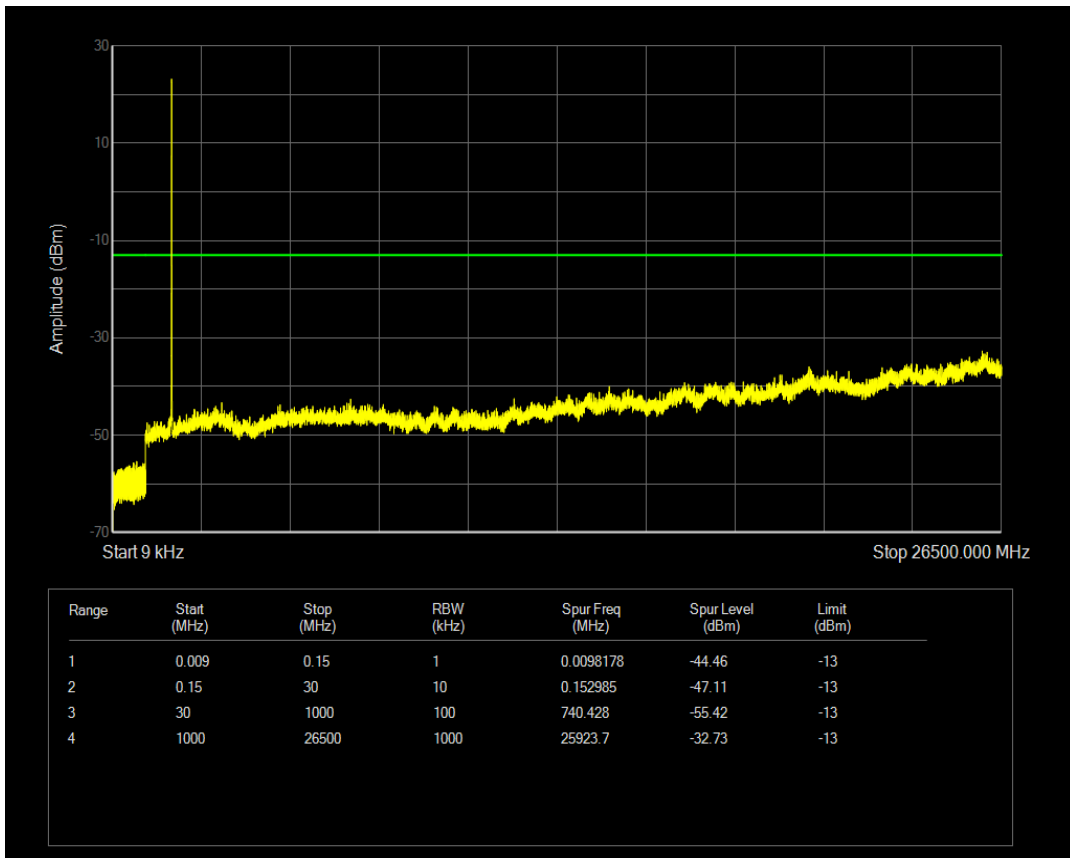

Band66 16QAM BW=3MHz Channel=132322 RB Size=15 Position=#0

Band66 QPSK BW=3MHz Channel=132657 RB Size=1 Position=#0

Band66 QPSK BW=3MHz Channel=132657 RB Size=15 Position=#0

Band66 16QAM BW=3MHz Channel=132657 RB Size=1 Position=#0