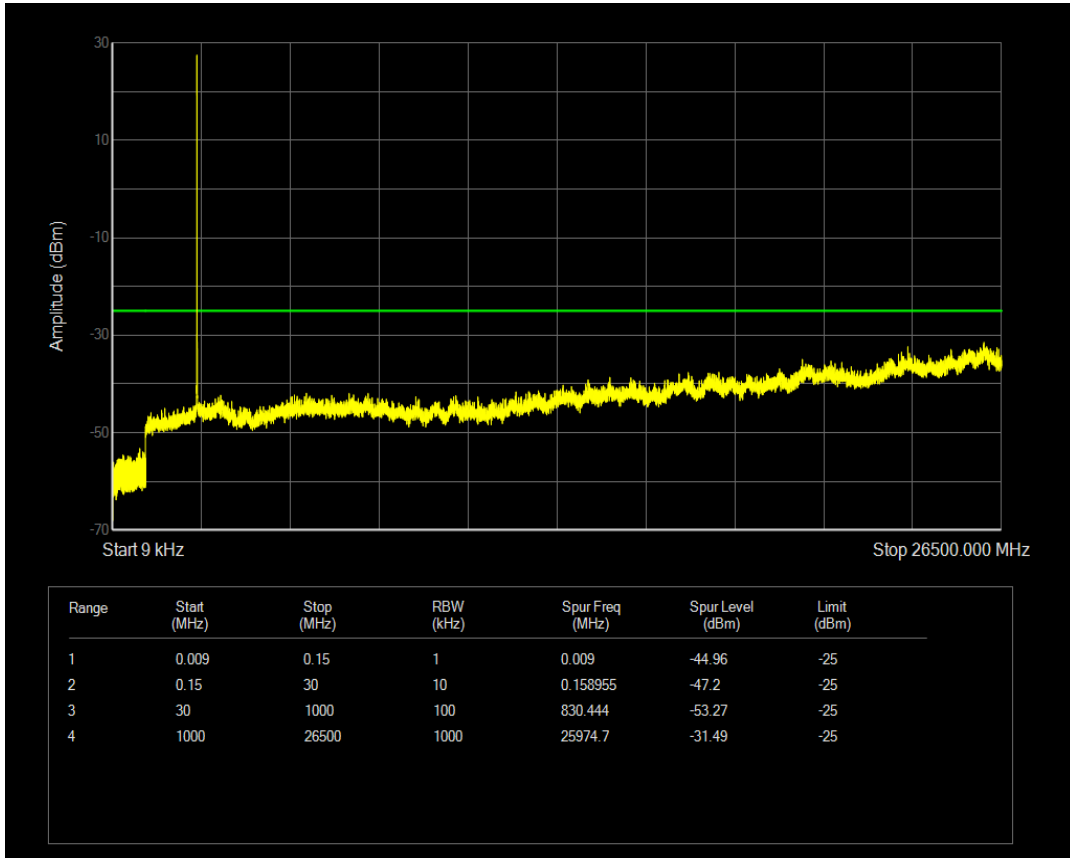

Band7 QPSK BW=5MHz Channel=21100 RB Size=1 Position=#0

Band7 QPSK BW=5MHz Channel=21100 RB Size=25 Position=#0