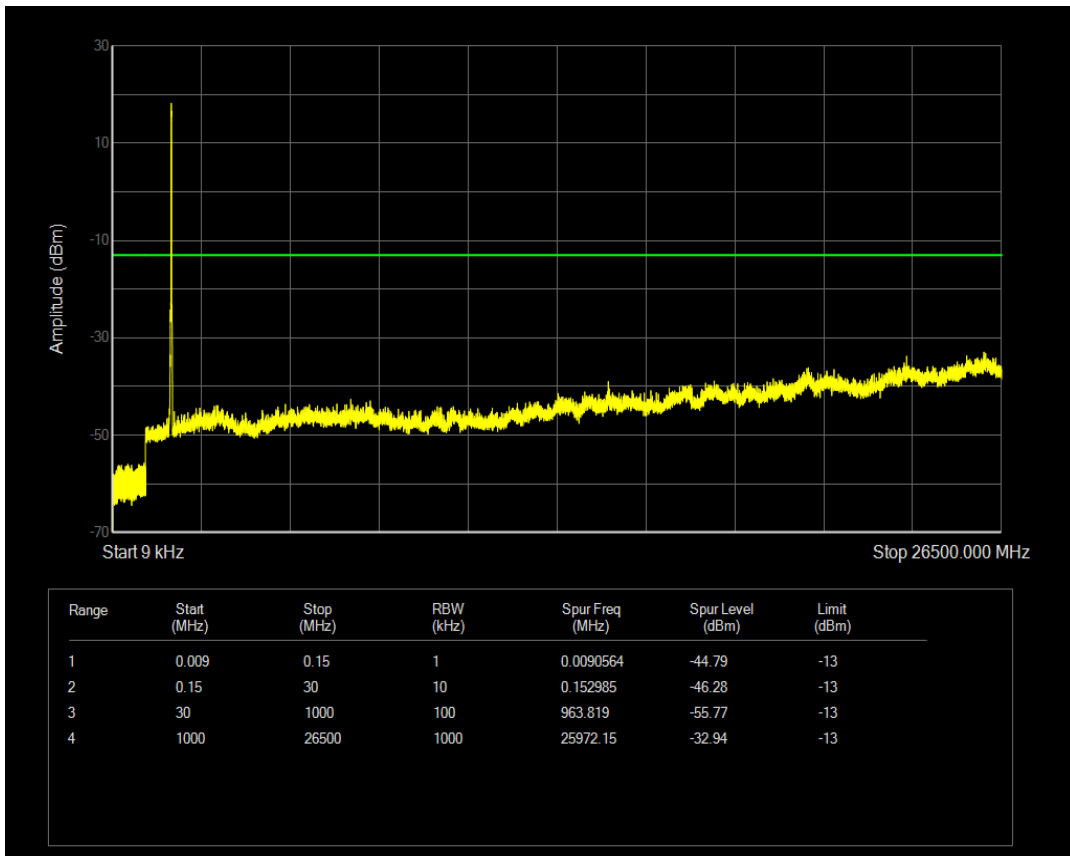

Band66 16QAM BW=20MHz Channel=132572 RB Size=100 Position=#0

Band7 QPSK BW=5MHz Channel=20775 RB Size=1 Position=#0