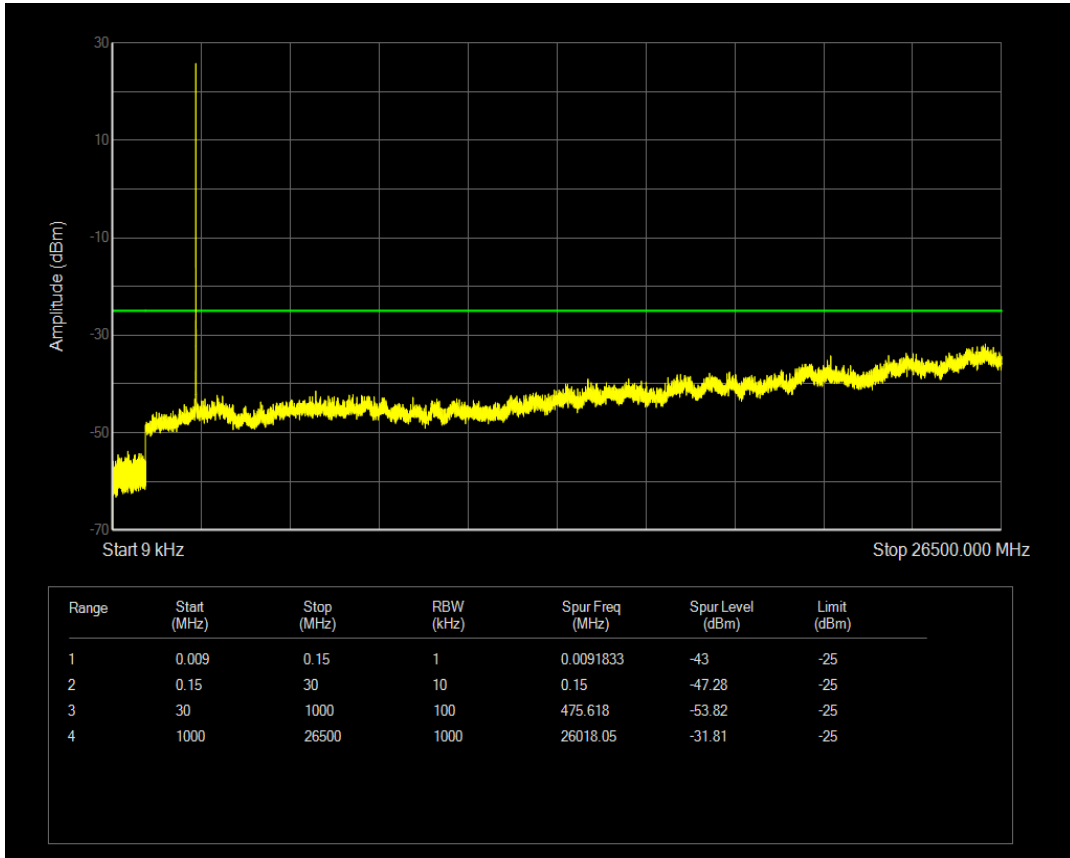

Band7 QPSK BW=5MHz Channel=20775 RB Size=1 Position=#0

Band7 QPSK BW=5MHz Channel=20775 RB Size=25 Position=#0