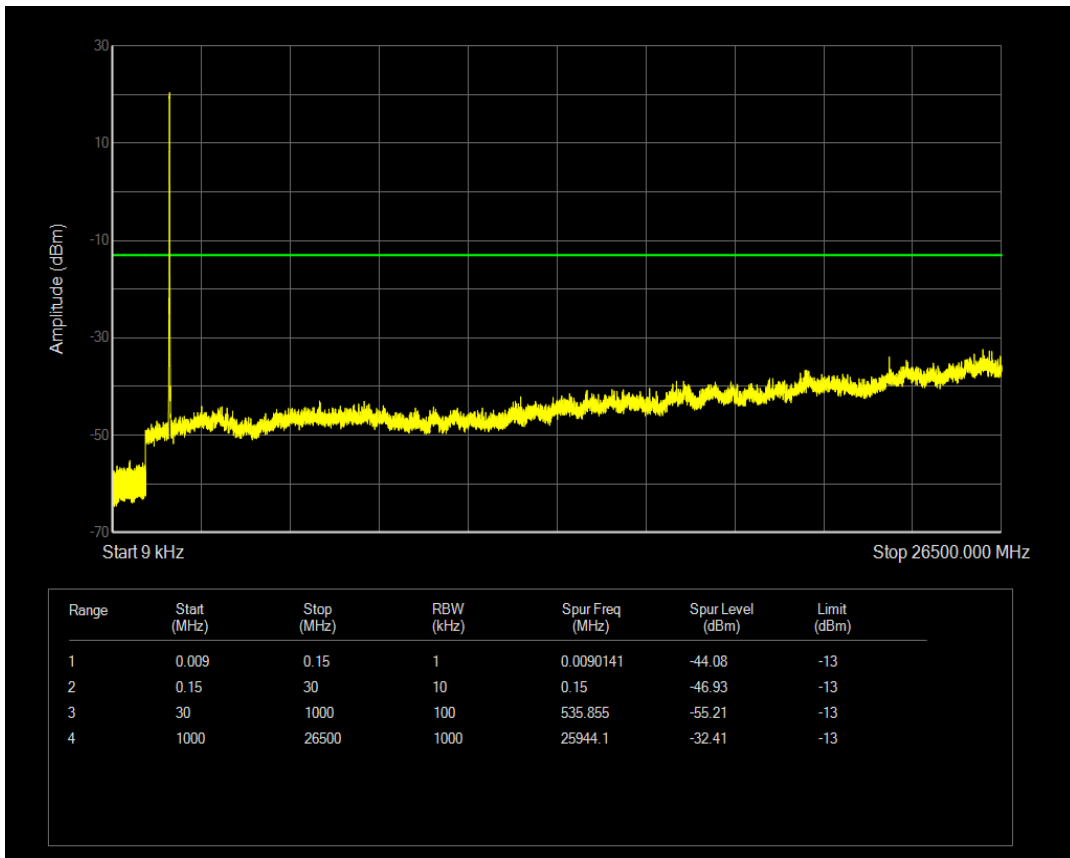

Band66 QPSK BW=10MHz Channel=132022 RB Size=50 Position=#0

Band66 16QAM BW=10MHz Channel=132022 RB Size=1 Position=#0