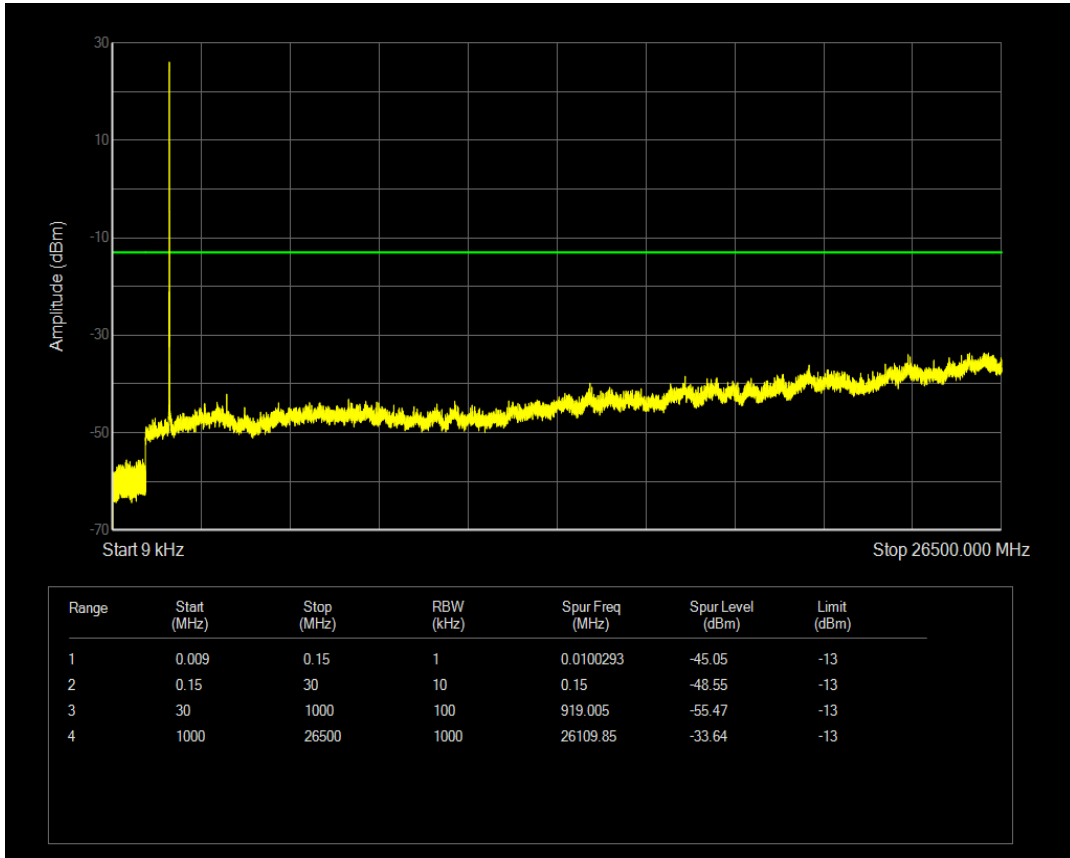

Band66 QPSK BW=5MHz Channel=131997 RB Size=1 Position=#0

Band66 QPSK BW=5MHz Channel=131997 RB Size=25 Position=#0