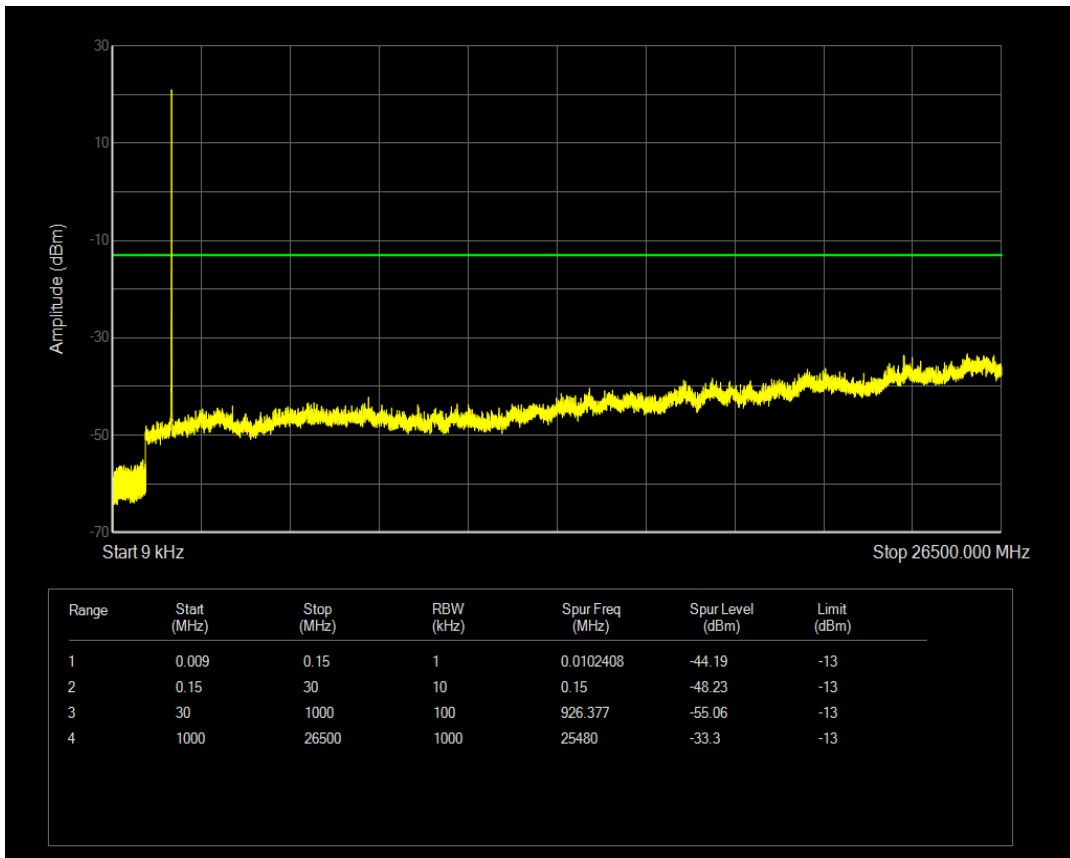

Band66 16QAM BW=5MHz Channel=132647 RB Size=25 Position=#0

Band66 QPSK BW=10MHz Channel=132022 RB Size=1 Position=#0