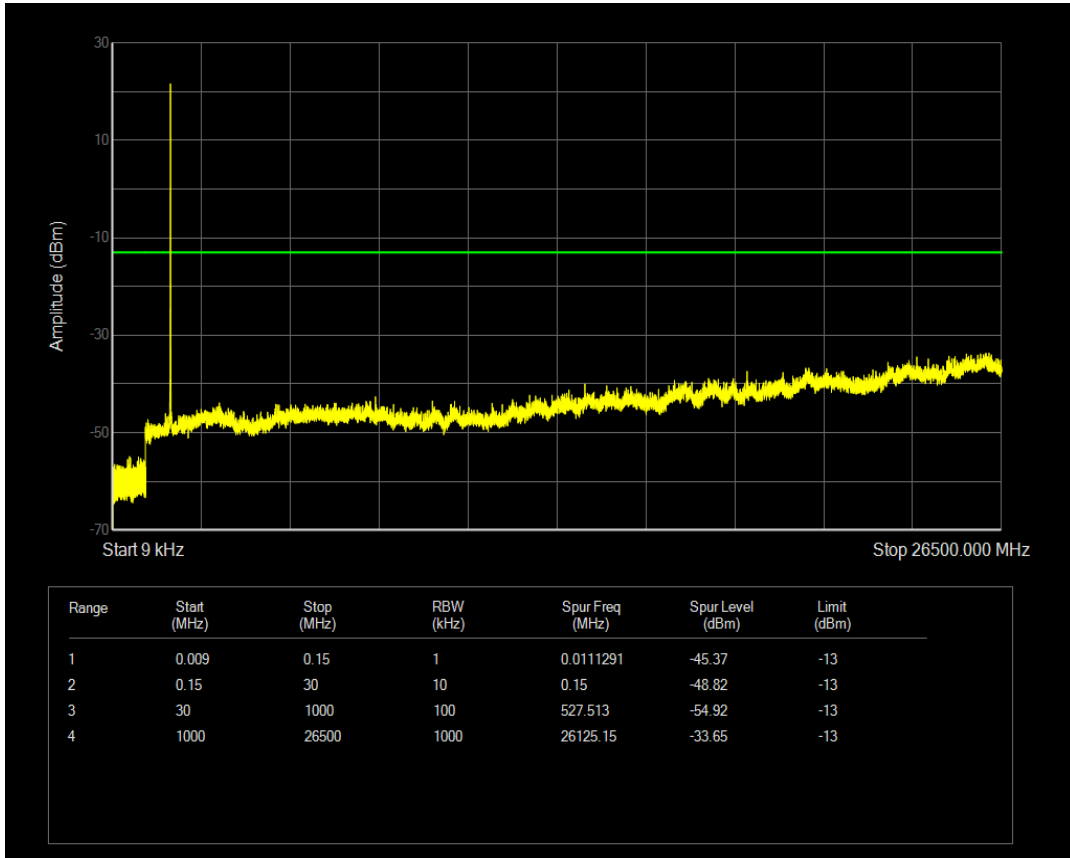

Band66 16QAM BW=5MHz Channel=132322 RB Size=25 Position=#0

Band66 QPSK BW=5MHz Channel=132647 RB Size=25 Position=#0