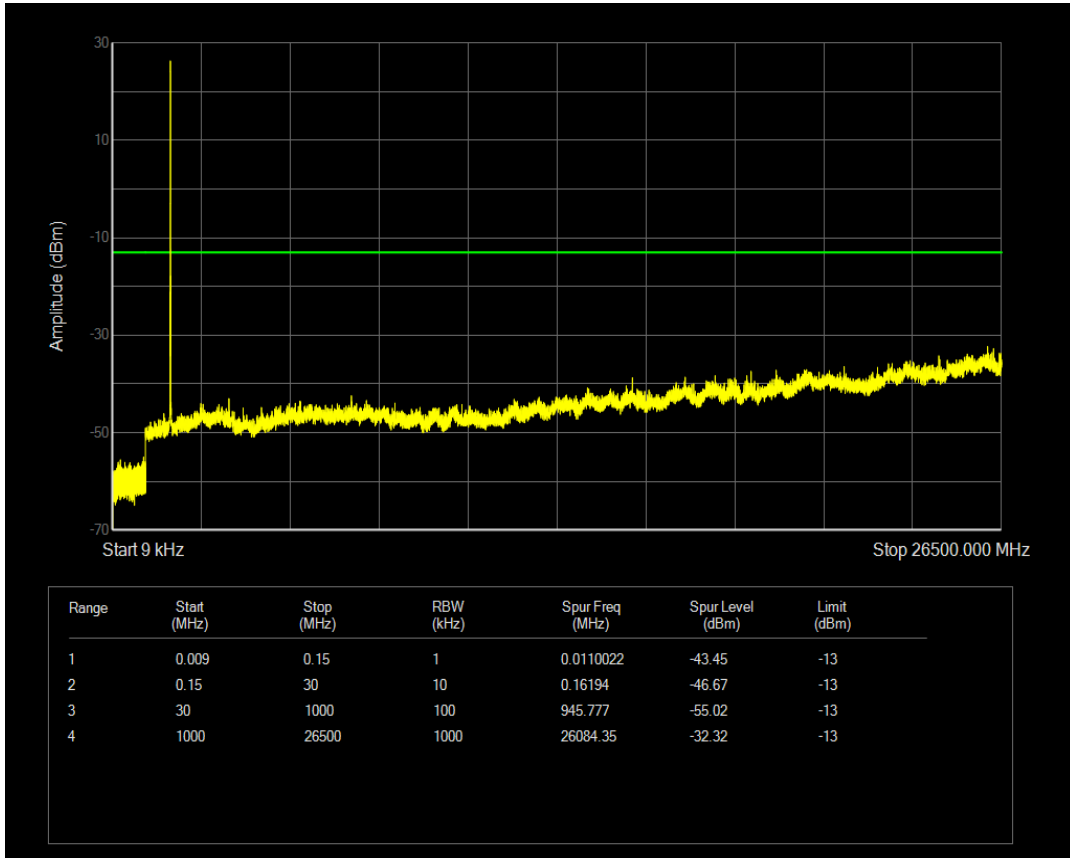

Band66 16QAM BW=5MHz Channel=131997 RB Size=25 Position=#0

Band66 QPSK BW=5MHz Channel=132322 RB Size=1 Position=#0

Band66 QPSK BW=5MHz Channel=132322 RB Size=25 Position=#0

Band66 16QAM BW=5MHz Channel=132322 RB Size=1 Position=#0