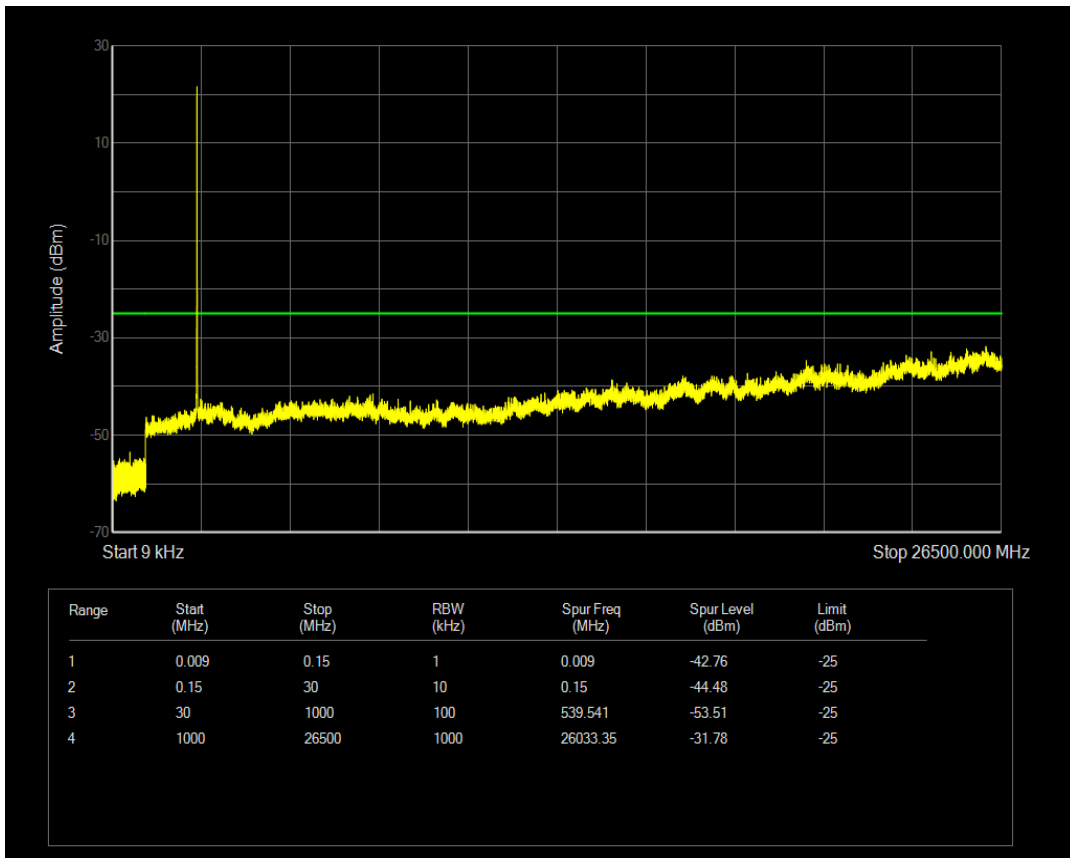

Band7 QPSK BW=5MHz Channel=21100 RB Size=25 Position=#0

Band7 16QAM BW=5MHz Channel=21100 RB Size=1 Position=#0