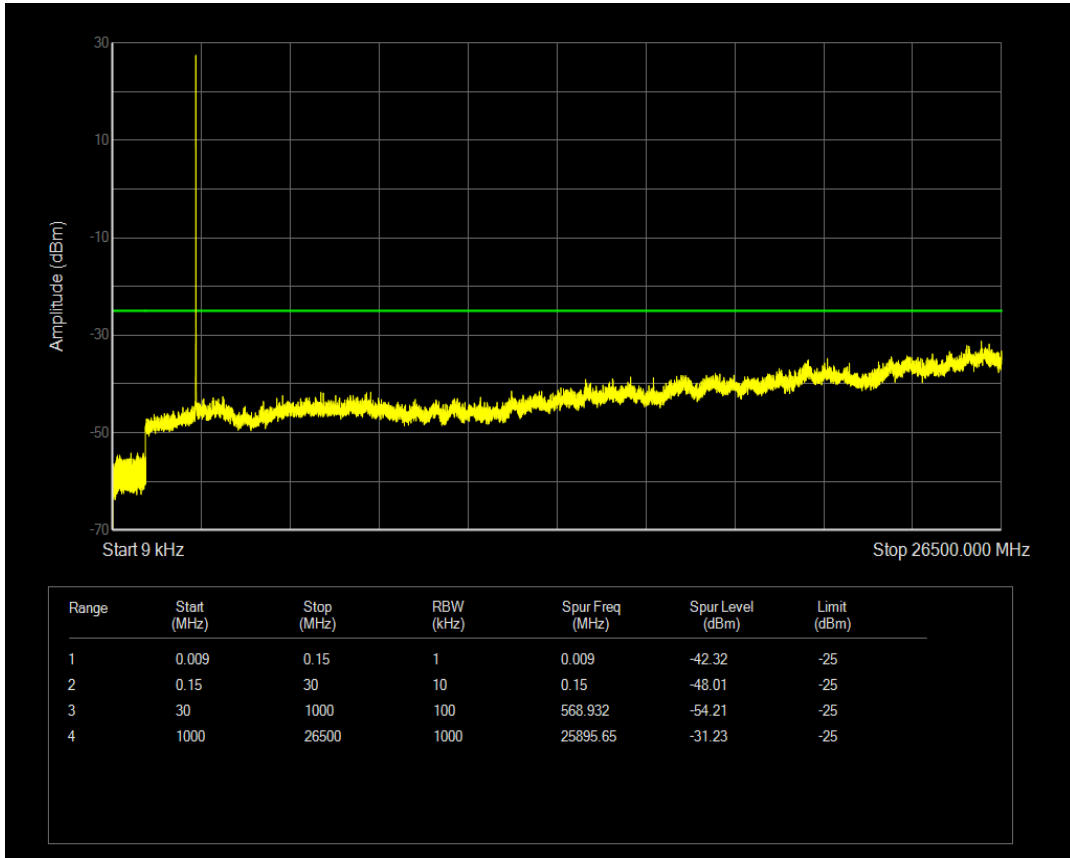

Band66 16QAM BW=20MHz Channel=132572 RB Size=100 Position=#0

Band7 QPSK BW=5MHz Channel=20775 RB Size=1 Position=#0

Band7 QPSK BW=5MHz Channel=20775 RB Size=25 Position=#0

Band7 16QAM BW=5MHz Channel=20775 RB Size=1 Position=#0

Band7 16QAM BW=5MHz Channel=20775 RB Size=25 Position=#0

Band7 QPSK BW=5MHz Channel=21100 RB Size=1 Position=#0

Band7 QPSK BW=5MHz Channel=21100 RB Size=25 Position=#0

Band7 16QAM BW=5MHz Channel=21100 RB Size=1 Position=#0