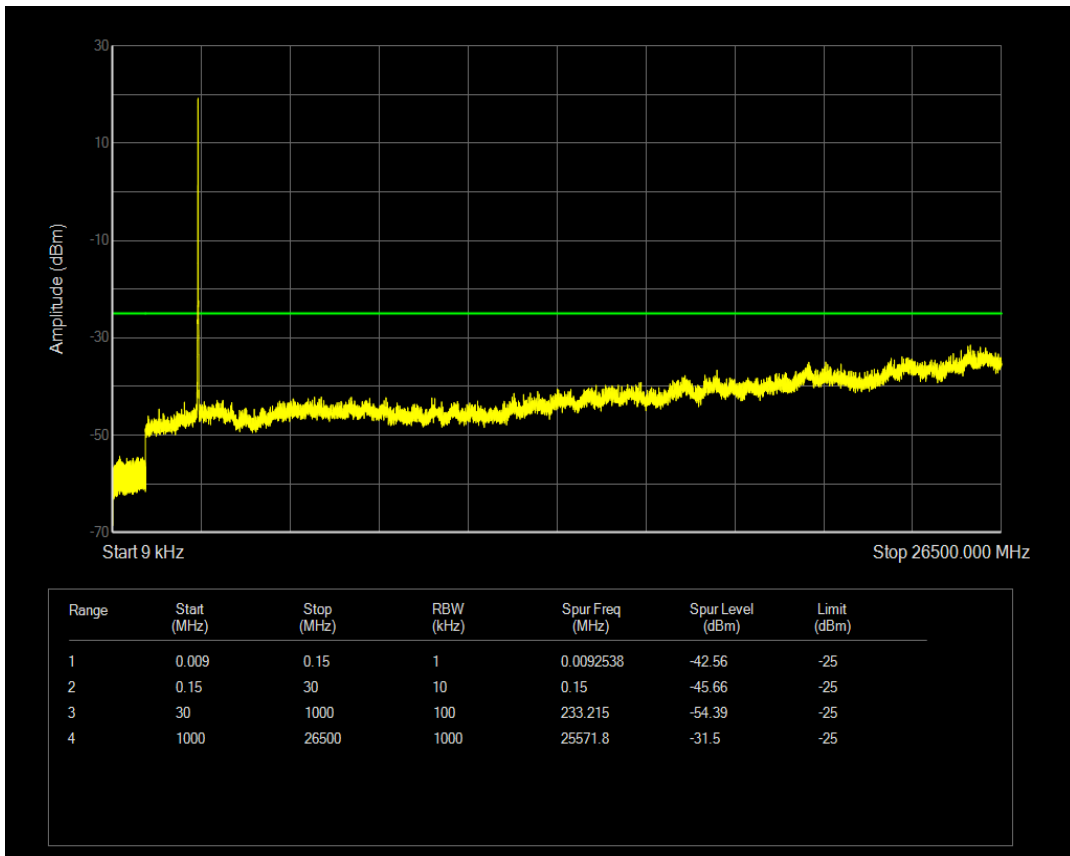

Band7 16QAM BW=10MHz Channel=21400 RB Size=50 Position=#0

Band7 QPSK BW=15MHz Channel=20825 RB Size=75 Position=#0