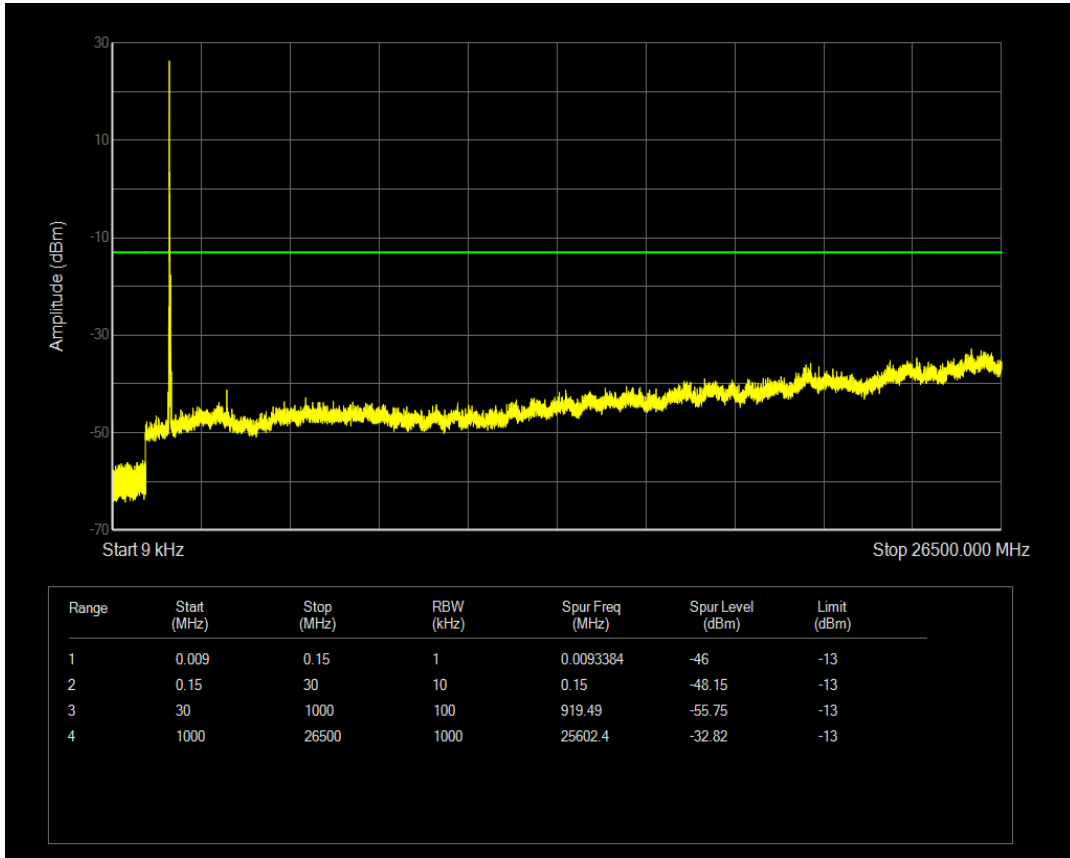

Band66 QPSK BW=20MHz Channel=132072 RB Size=1 Position=#0

Band66 QPSK BW=20MHz Channel=132072 RB Size=100 Position=#0