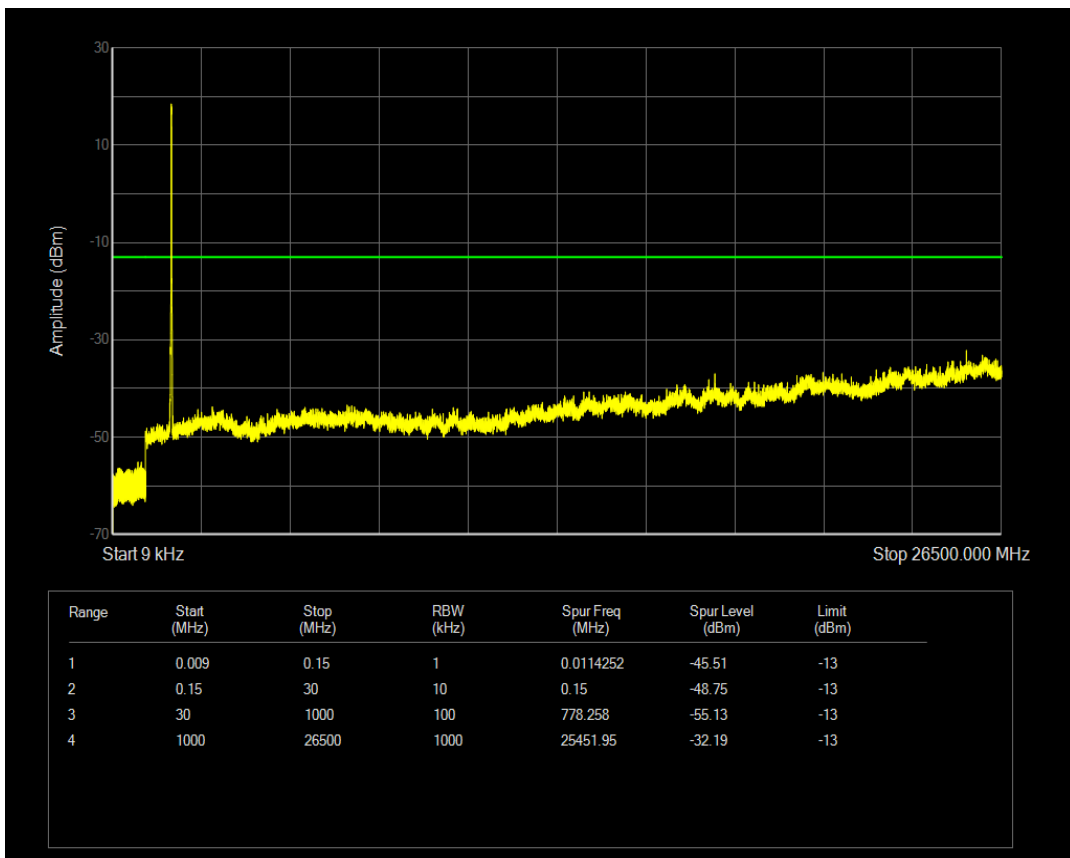

Band66 16QAM BW=15MHz Channel=132597 RB Size=75 Position=#0

Band66 QPSK BW=20MHz Channel=132072 RB Size=1 Position=#0