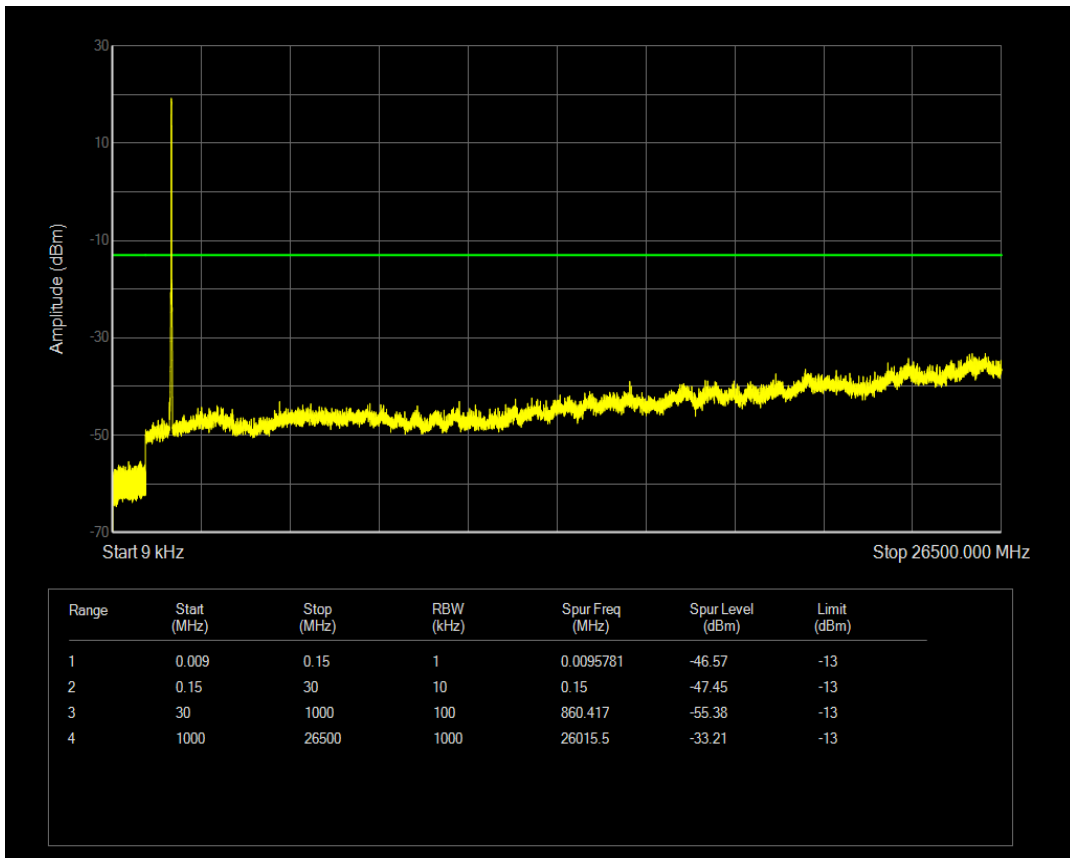

Band66 QPSK BW=15MHz Channel=132597 RB Size=75 Position=#0

Band66 16QAM BW=15MHz Channel=132597 RB Size=1 Position=#0