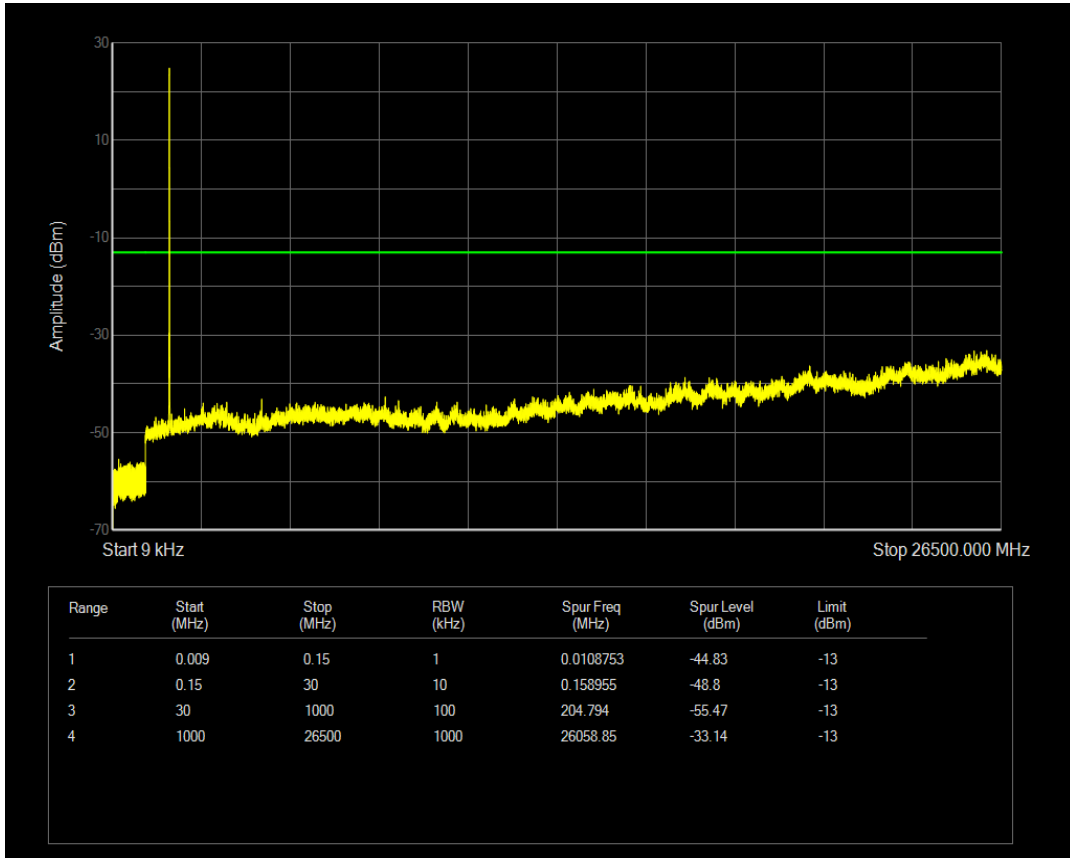

Band66 16QAM BW=3MHz Channel=132657 RB Size=15 Position=#0

Band66 QPSK BW=5MHz Channel=131997 RB Size=1 Position=#0

Band66 QPSK BW=5MHz Channel=131997 RB Size=25 Position=#0

Band66 16QAM BW=5MHz Channel=131997 RB Size=1 Position=#0