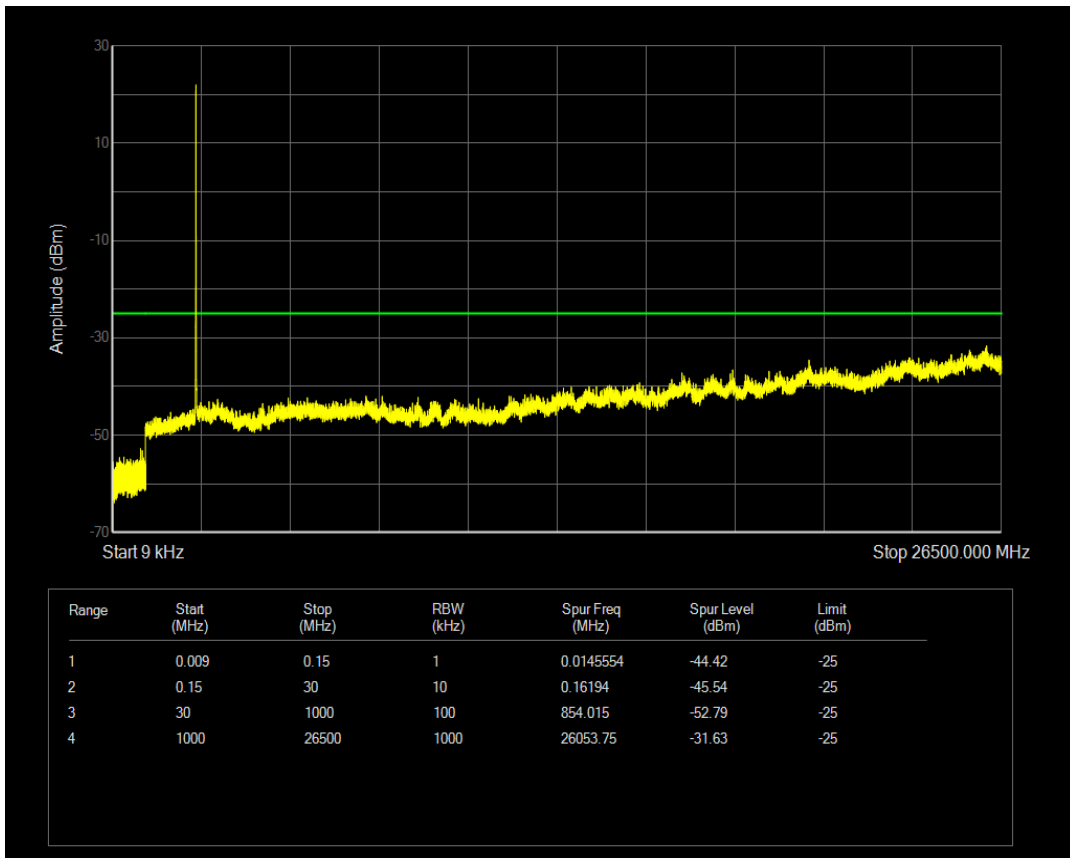

Band7 QPSK BW=5MHz Channel=20775 RB Size=25 Position=#0

Band7 16QAM BW=5MHz Channel=20775 RB Size=1 Position=#0