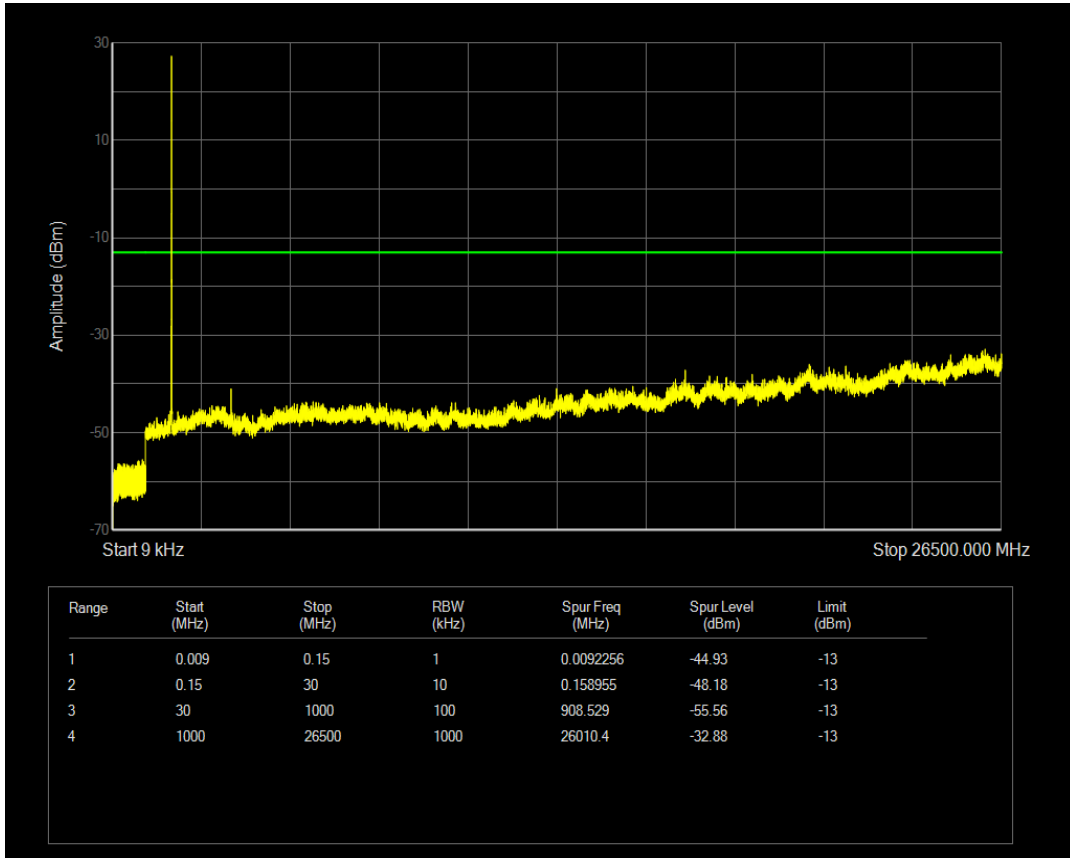

Band66 QPSK BW=5MHz Channel=132647 RB Size=1 Position=#0

Band66 16QAM BW=5MHz Channel=132322 RB Size=25 Position=#0

Band66 QPSK BW=5MHz Channel=132647 RB Size=25 Position=#0

Band66 16QAM BW=5MHz Channel=132647 RB Size=1 Position=#0