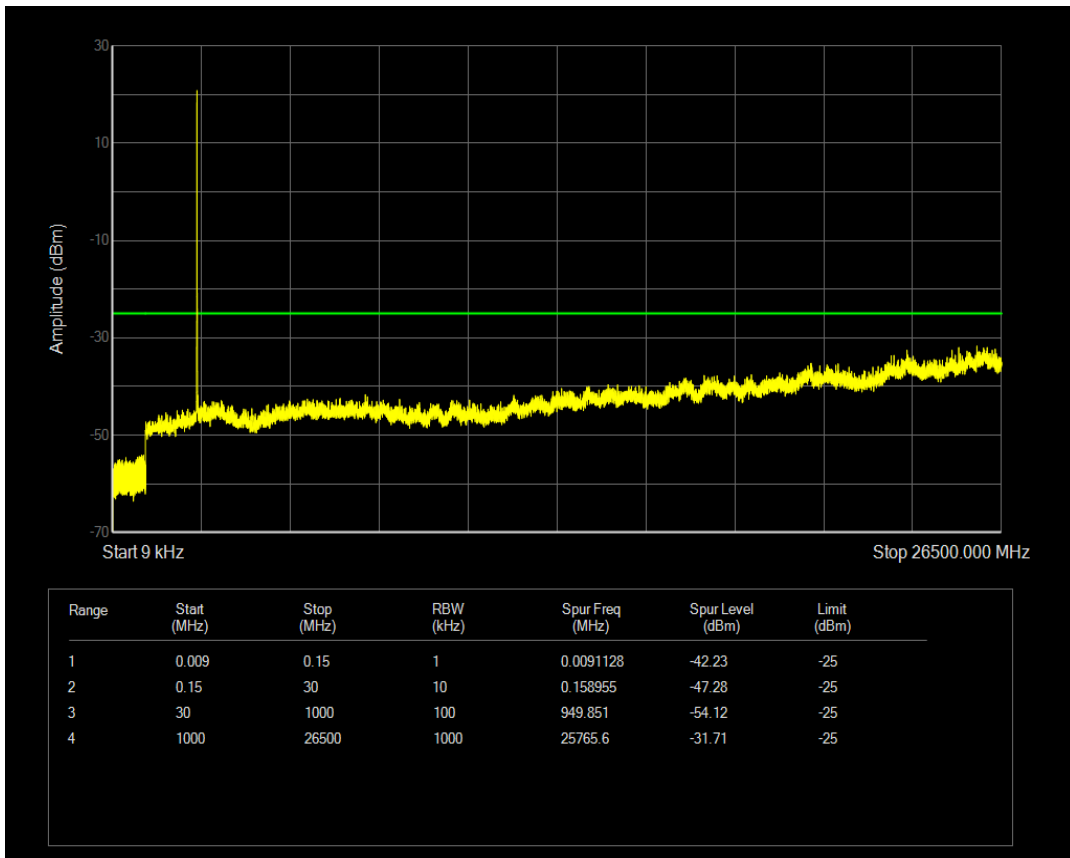

Band7 16QAM BW=5MHz Channel=21100 RB Size=25 Position=#0

Band7 QPSK BW=5MHz Channel=21425 RB Size=1 Position=#0