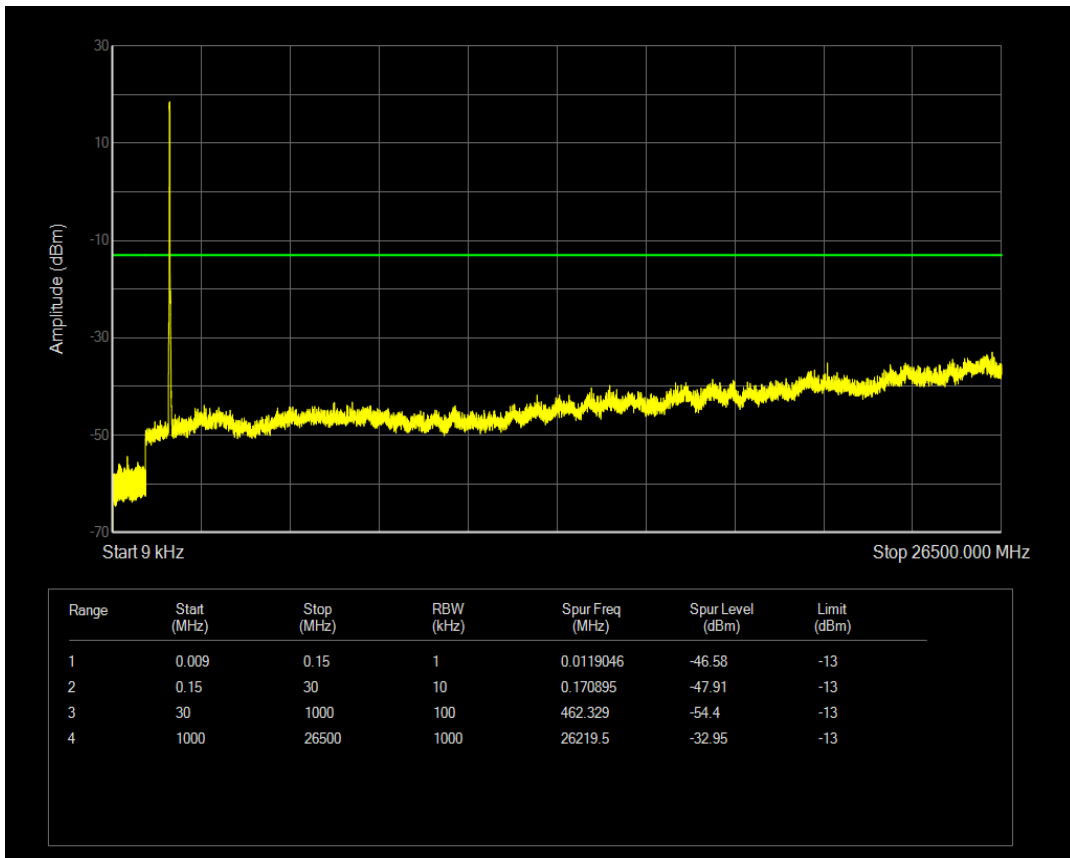

Band66 QPSK BW=20MHz Channel=132072 RB Size=100 Position=#0

Band66 16QAM BW=20MHz Channel=132072 RB Size=1 Position=#0