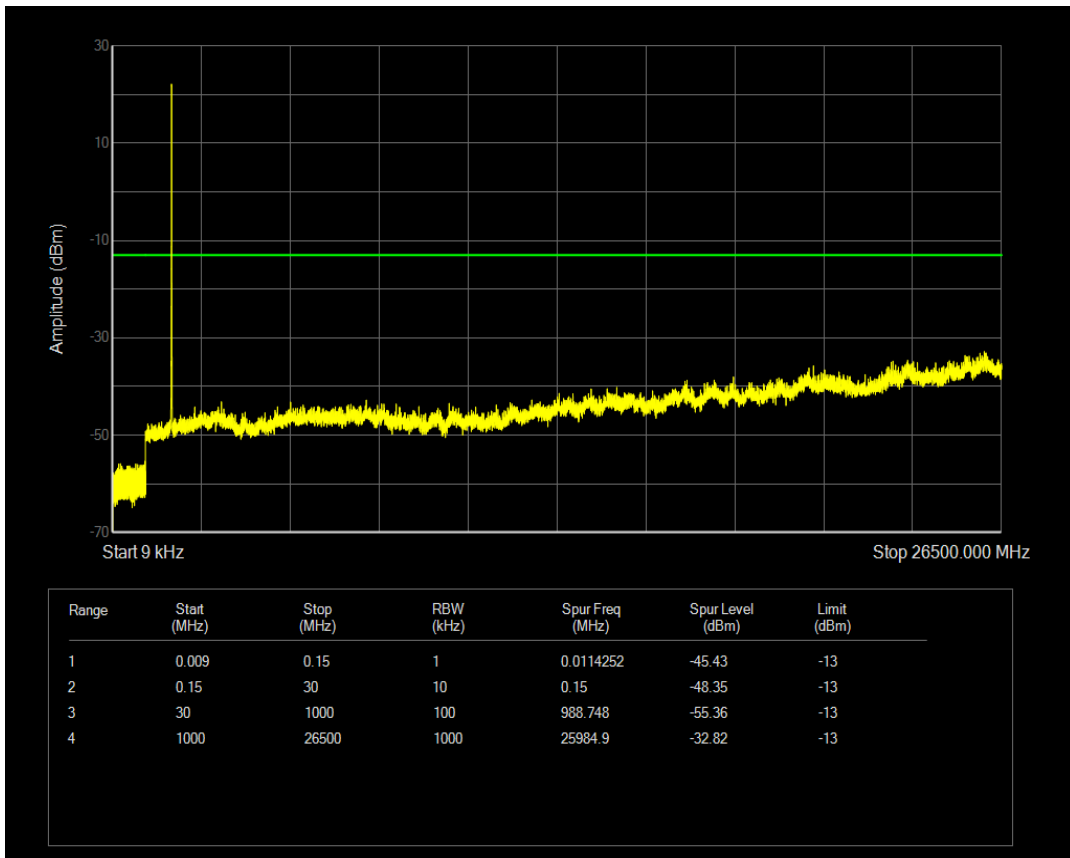

Band66 QPSK BW=5MHz Channel=132647 RB Size=25 Position=#0

Band66 16QAM BW=5MHz Channel=132647 RB Size=1 Position=#0