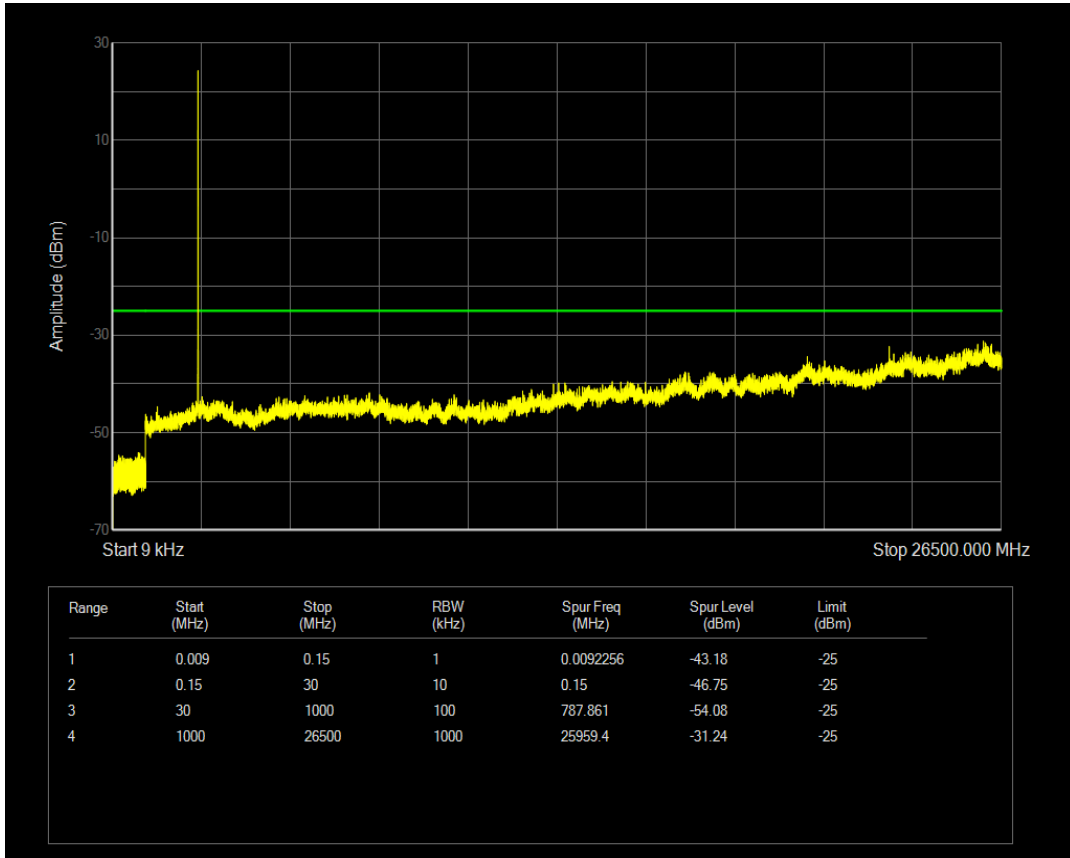

Band7 16QAM BW=5MHz Channel=21100 RB Size=25 Position=#0

Band7 QPSK BW=5MHz Channel=21425 RB Size=1 Position=#0

Band7 QPSK BW=5MHz Channel=21425 RB Size=25 Position=#0

Band7 16QAM BW=5MHz Channel=21425 RB Size=1 Position=#0

Band7 16QAM BW=5MHz Channel=21425 RB Size=25 Position=#0

Band7 QPSK BW=10MHz Channel=20800 RB Size=1 Position=#0

Band7 16QAM BW=10MHz Channel=20800 RB Size=1 Position=#0

Band7 QPSK BW=10MHz Channel=20800 RB Size=50 Position=#0