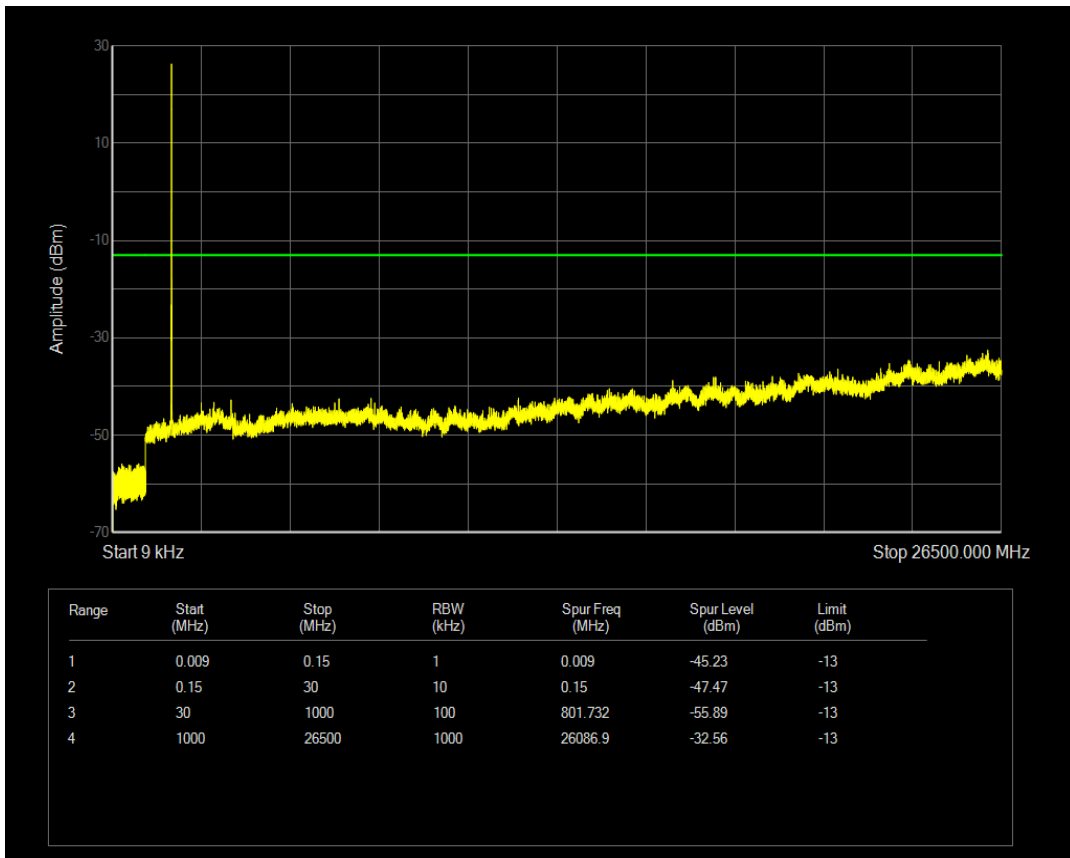

Band66 QPSK BW=5MHz Channel=132647 RB Size=1 Position=#0

Band66 16QAM BW=5MHz Channel=132322 RB Size=25 Position=#0